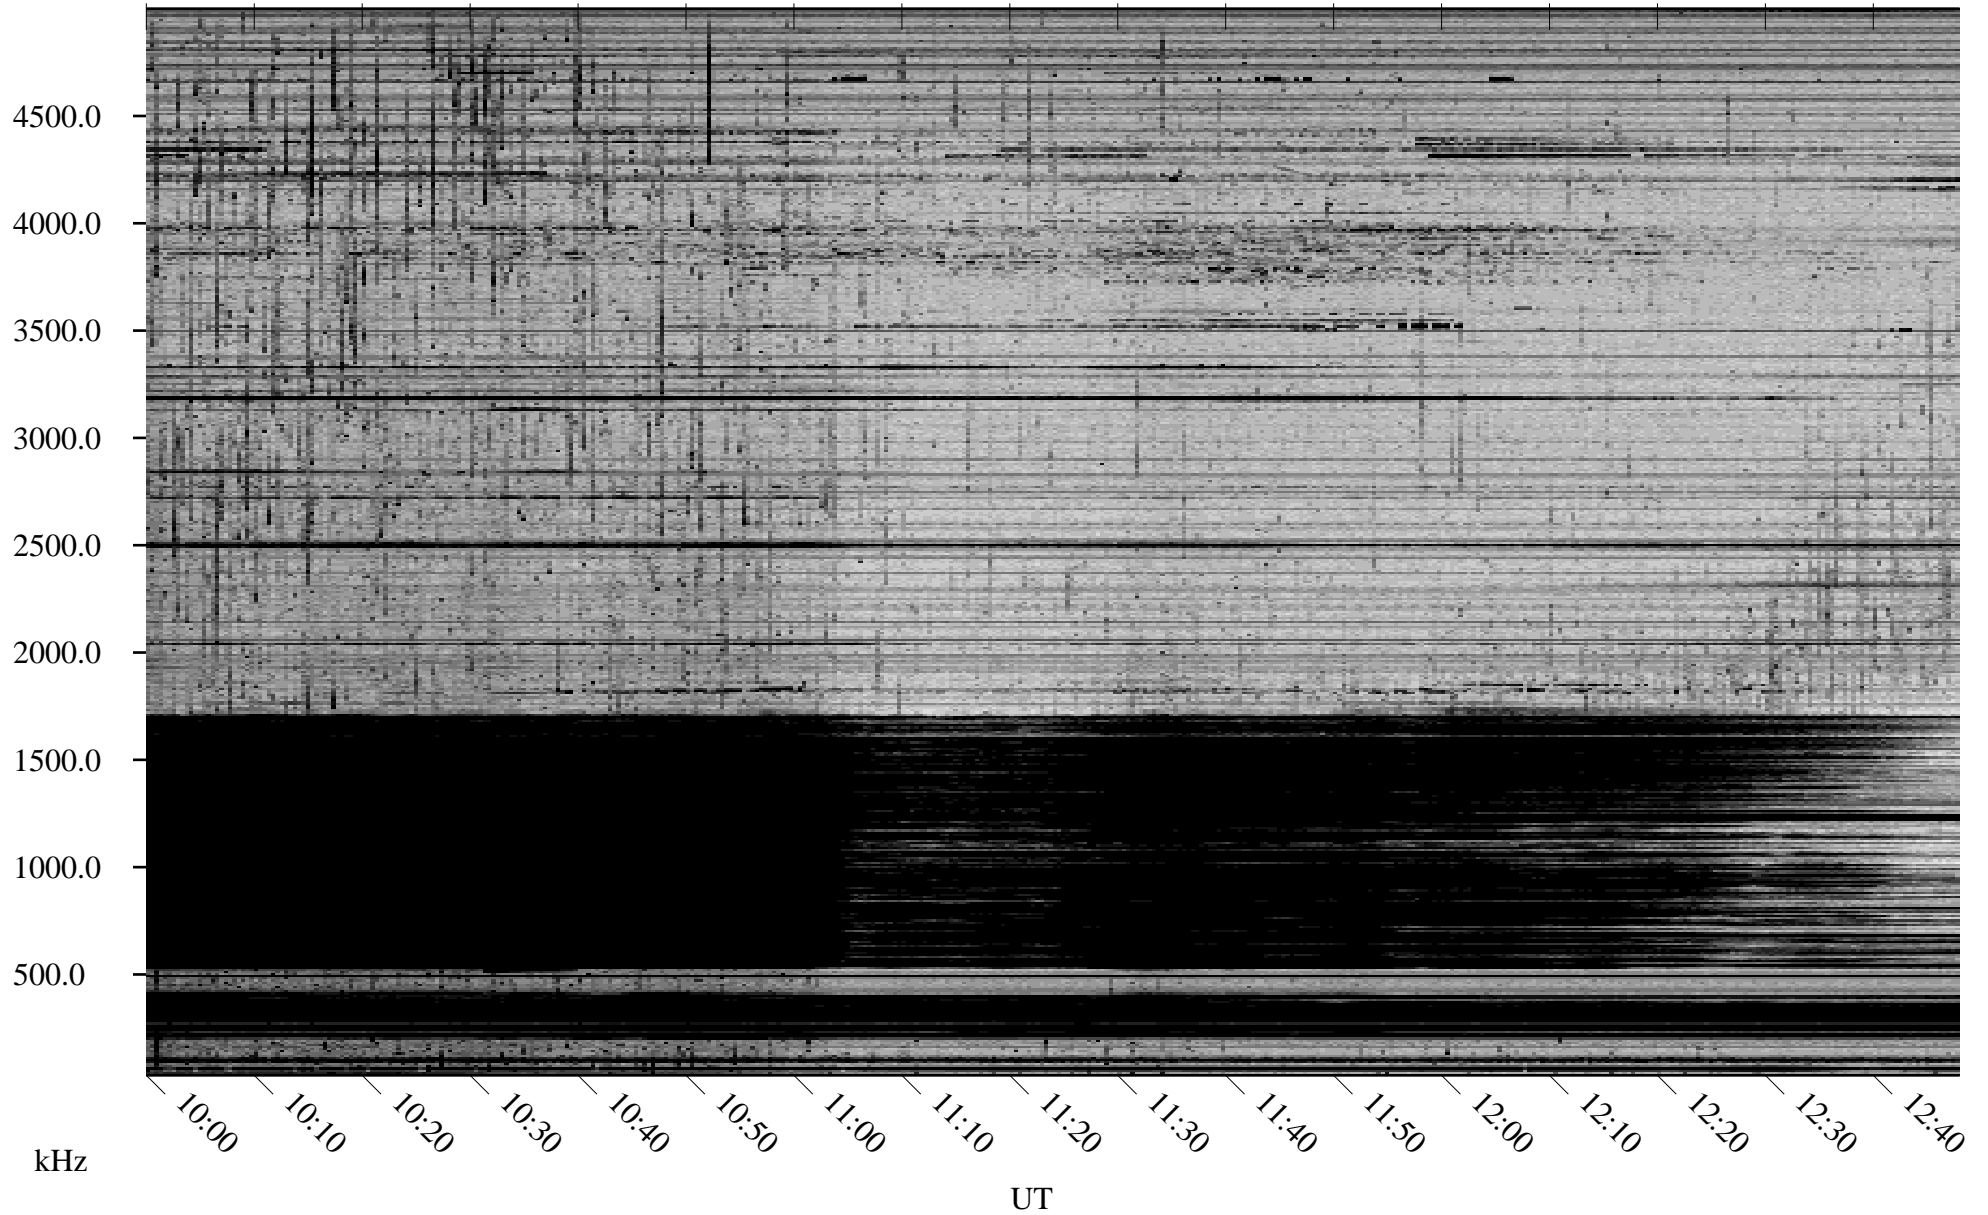

# 03/09/2007 Churchill, Manitoba

Linear Scale    Black = 161    White = 15

CH07067L.R00m max\_12

Page 5

# 03/09/2007 Churchill, Manitoba

Linear Scale    Black = 161    White = 15

CH07067L.R00m max\_12

Page 6

03/09/2007 Churchill, Manitoba

Linear Scale Black = 161 White = 15

CH07067L.R00m max\_12

Page 7

03/09/2007 Churchill, Manitoba

Linear Scale Black = 161 White = 15

CH07067L.R00m max\_12

Page 8