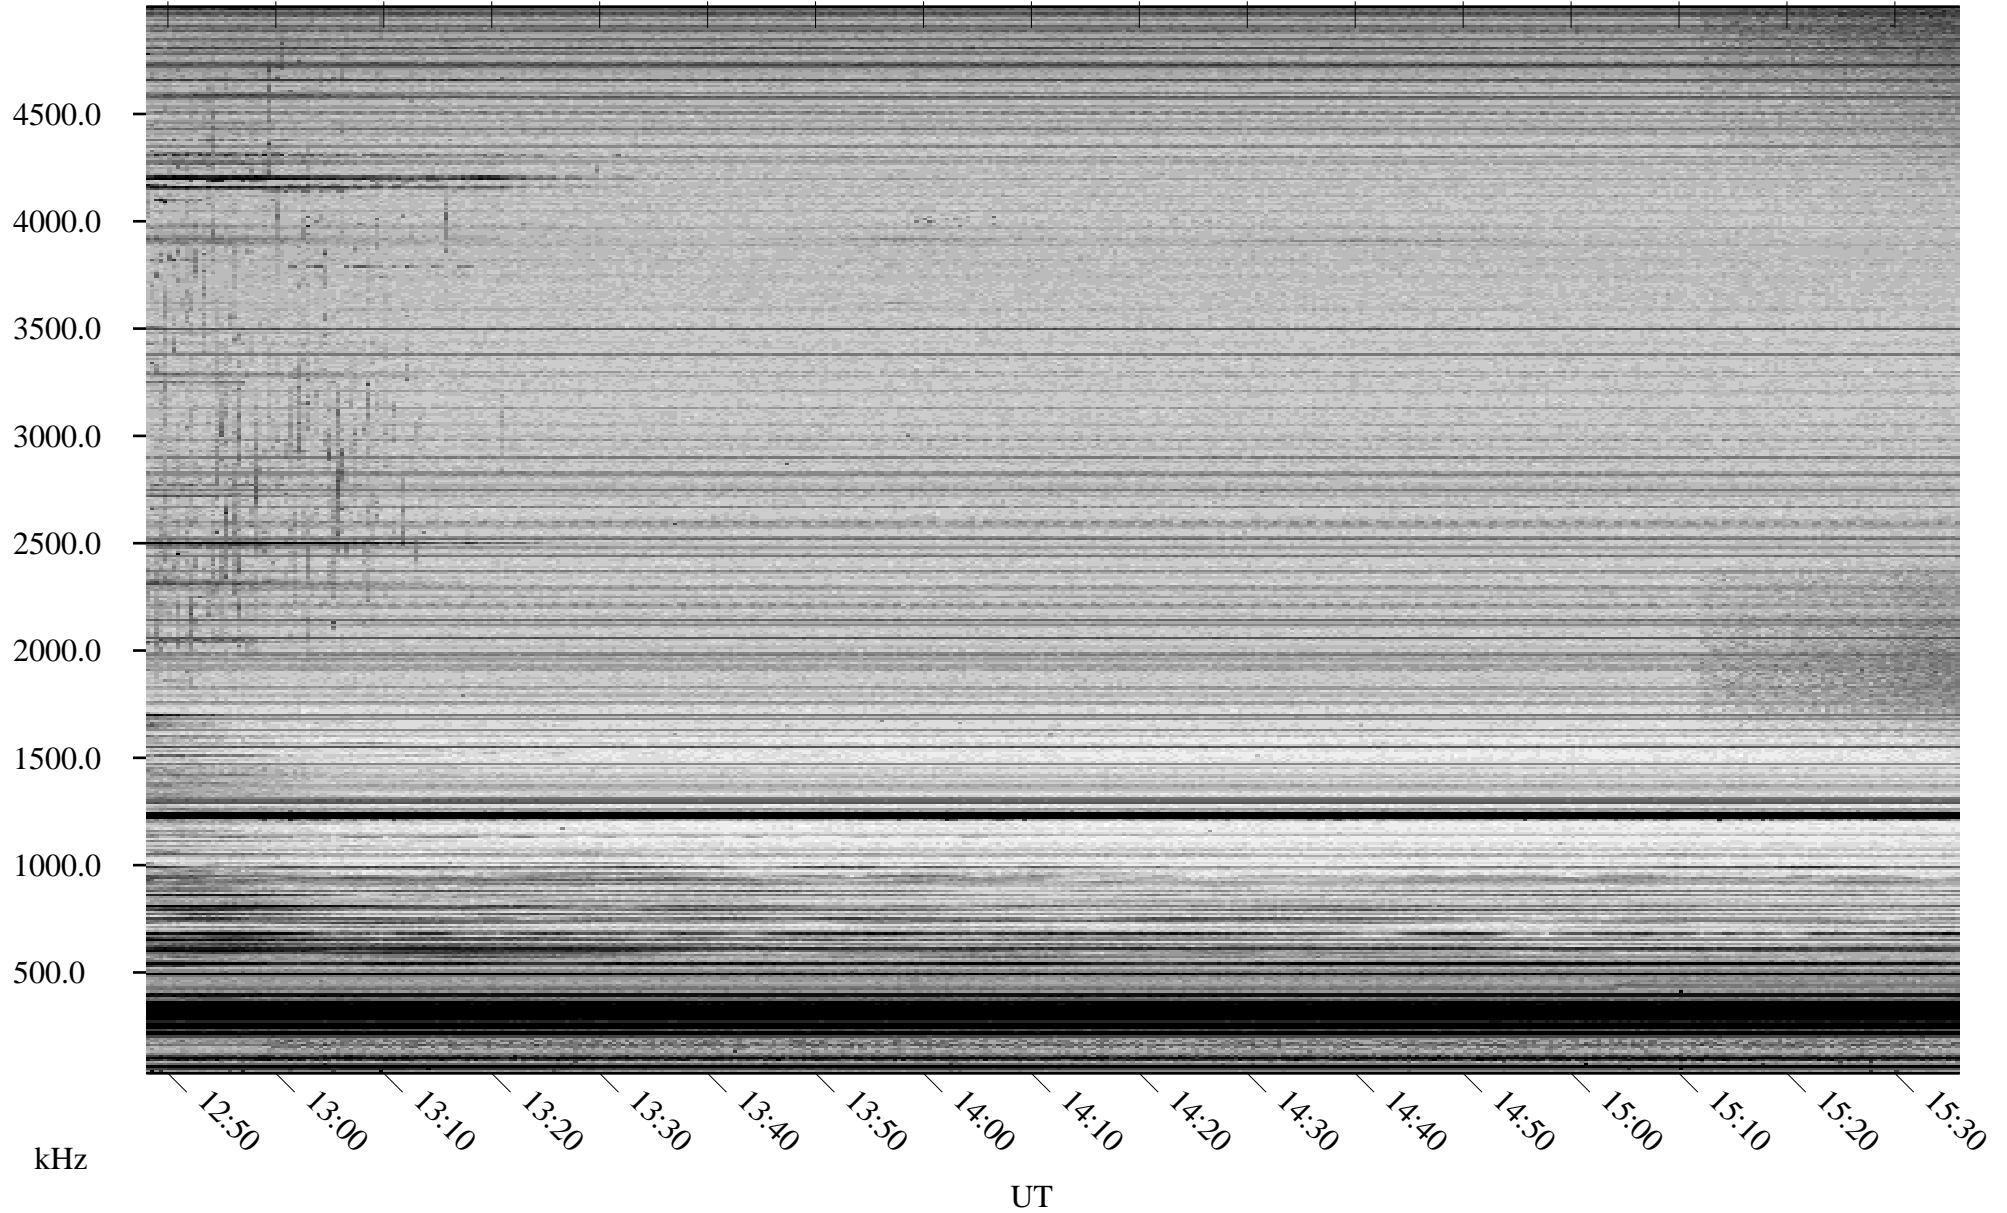

# 03/09/2007 Churchill, Manitoba

Linear Scale    Black = 161    White = 15

CH07067L.R00m max\_12

Page 5

# 03/09/2007 Churchill, Manitoba

Linear Scale    Black = 161    White = 15

CH07067L.R00m max\_12

Page 6

03/09/2007 Churchill, Manitoba

Linear Scale Black = 161 White = 15

CH07067L.R00m max\_12

Page 7

03/09/2007 Churchill, Manitoba

Linear Scale Black = 161 White = 15

CH07067L.R00m max\_12

Page 8