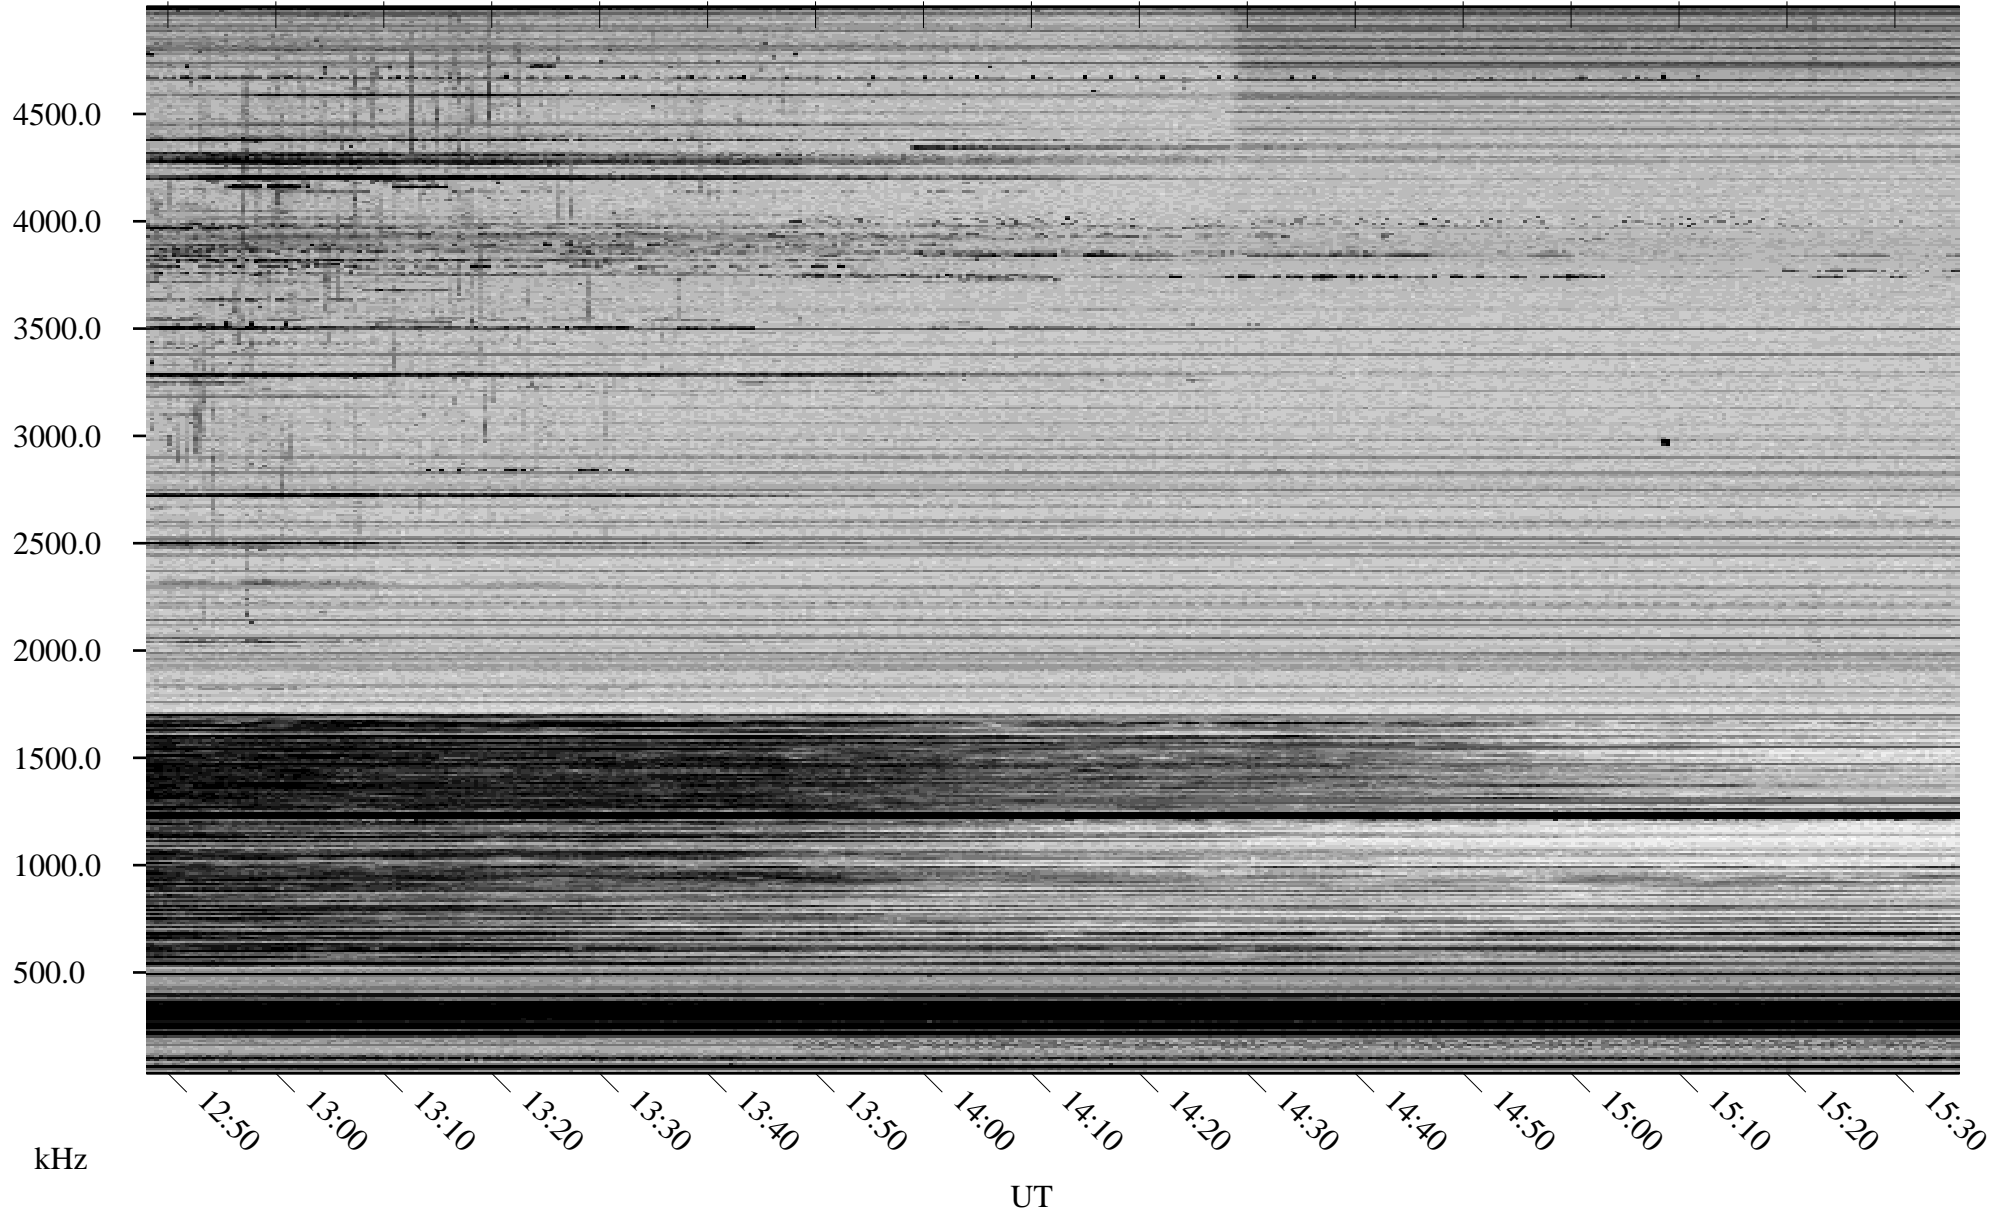

03/09/2007 Churchill, Manitoba

Linear Scale Black = 161 White = 15

CH07068L.R00m max_12

Page 1

03/09/2007 Churchill, Manitoba

Linear Scale Black = 161 White = 15

CH07068L.R00m max_12

Page 2

03/10/2007 Churchill, Manitoba

Linear Scale Black = 161 White = 15

CH07068L.R00m max_12

Page 3

03/10/2007 Churchill, Manitoba

Linear Scale Black = 161 White = 15

CH07068L.R00m max_12

Page 4

03/10/2007 Churchill, Manitoba

Linear Scale Black = 161 White = 15

CH07068L.R00m max_12

Page 5

03/10/2007 Churchill, Manitoba

Linear Scale Black = 161 White = 15

CH07068L.R00m max_12

Page 6

03/10/2007 Churchill, Manitoba

Linear Scale Black = 161 White = 15

CH07068L.R00m max_12

Page 7

03/10/2007 Churchill, Manitoba

Linear Scale Black = 161 White = 15

CH07068L.R00m max_12