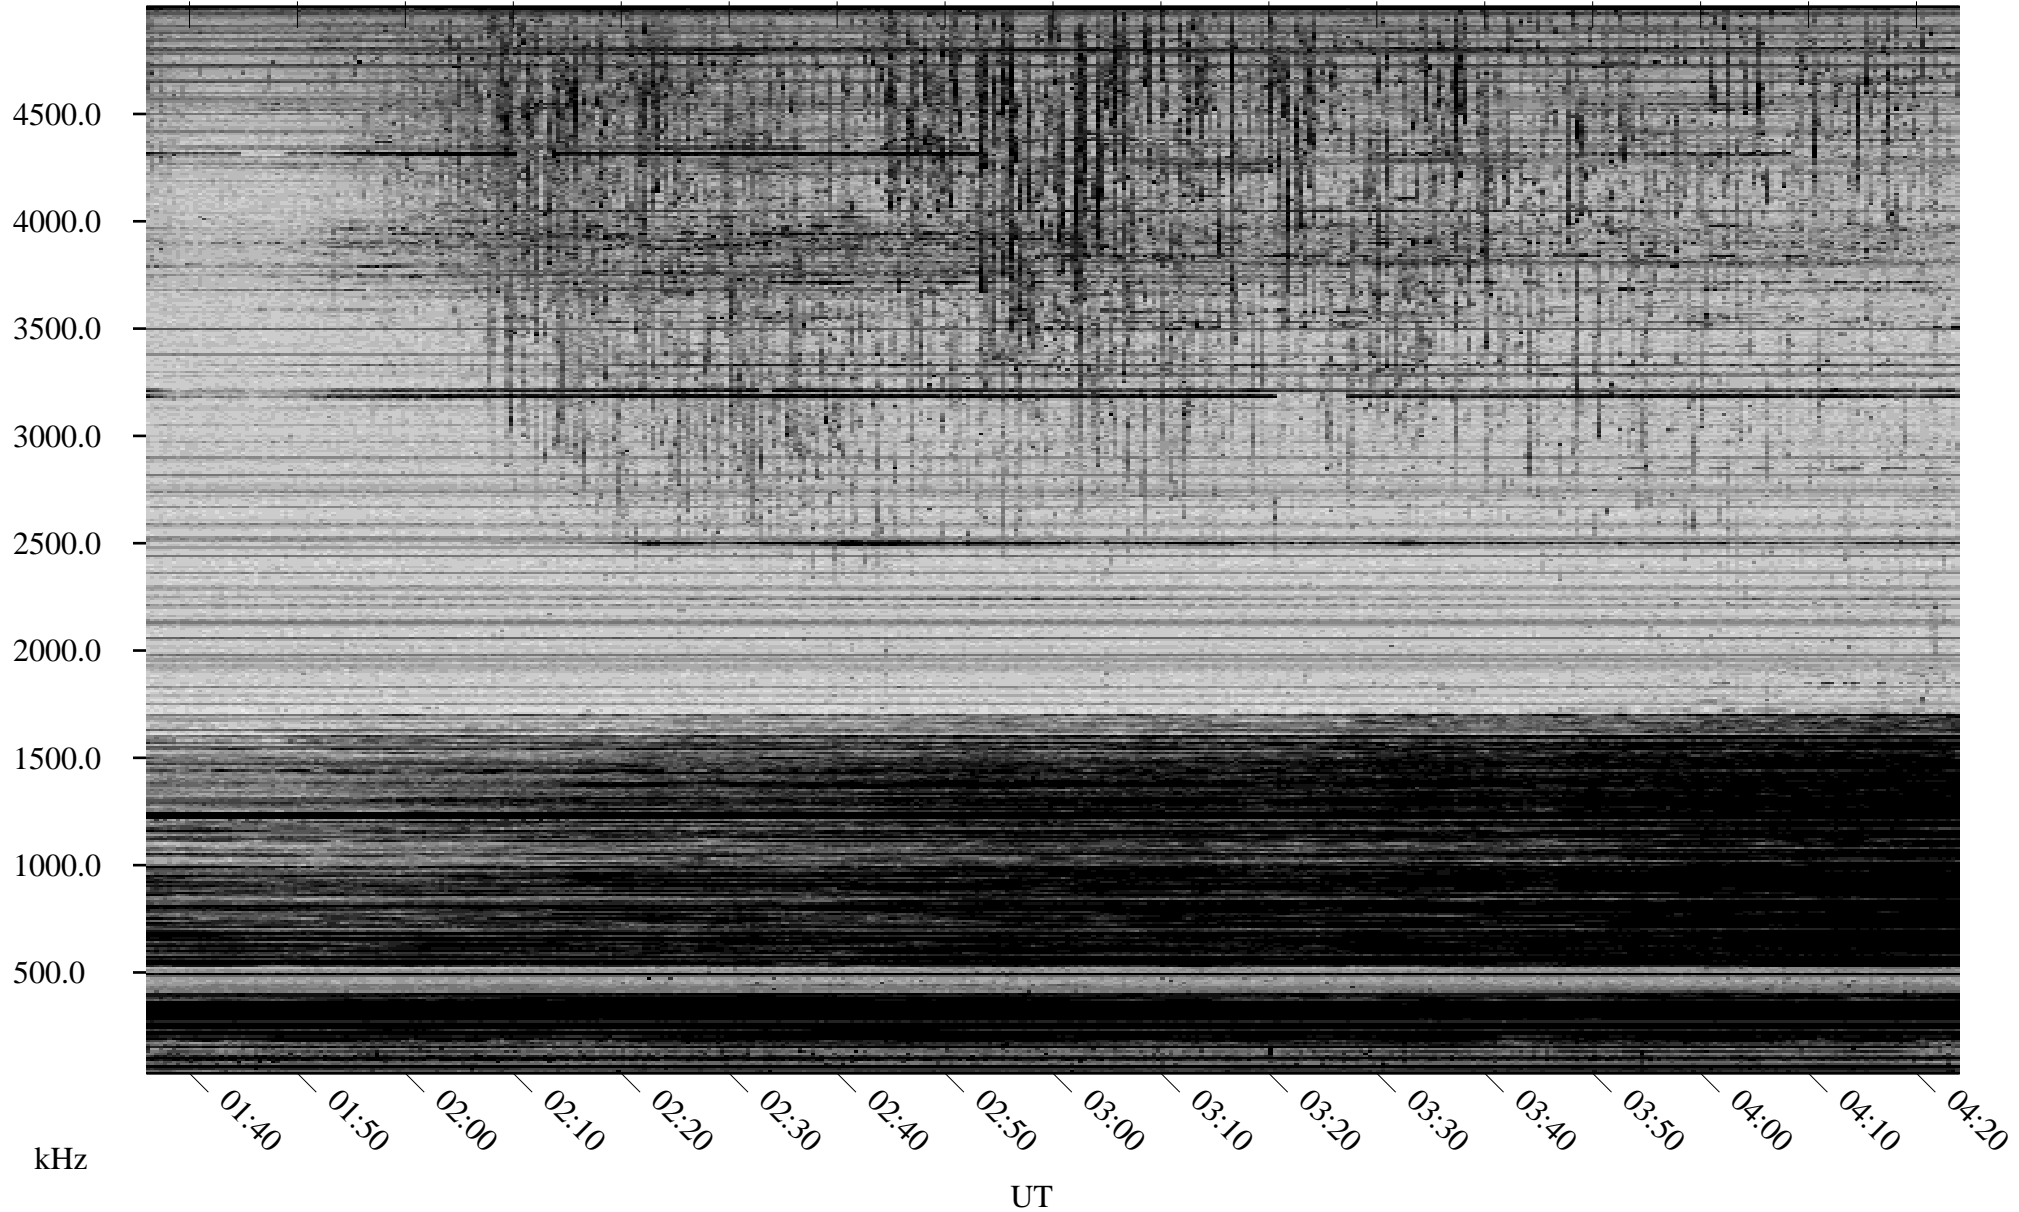

03/09/2007 Churchill, Manitoba

Linear Scale Black = 161 White = 15

CH07068L.R00m max_12

Page 1

03/09/2007 Churchill, Manitoba

Linear Scale Black = 161 White = 15

CH07068L.R00m max_12

Page 2

03/10/2007 Churchill, Manitoba

Linear Scale Black = 161 White = 15

CH07068L.R00m max_12

Page 3

03/10/2007 Churchill, Manitoba

Linear Scale Black = 161 White = 15

CH07068L.R00m max_12

Page 4

03/10/2007 Churchill, Manitoba

Linear Scale Black = 161 White = 15

CH07068L.R00m max_12

Page 5

03/10/2007 Churchill, Manitoba

Linear Scale Black = 161 White = 15

CH07068L.R00m max_12

Page 6

03/10/2007 Churchill, Manitoba

Linear Scale Black = 161 White = 15

CH07068L.R00m max_12

Page 7

03/10/2007 Churchill, Manitoba

Linear Scale Black = 161 White = 15

CH07068L.R00m max_12