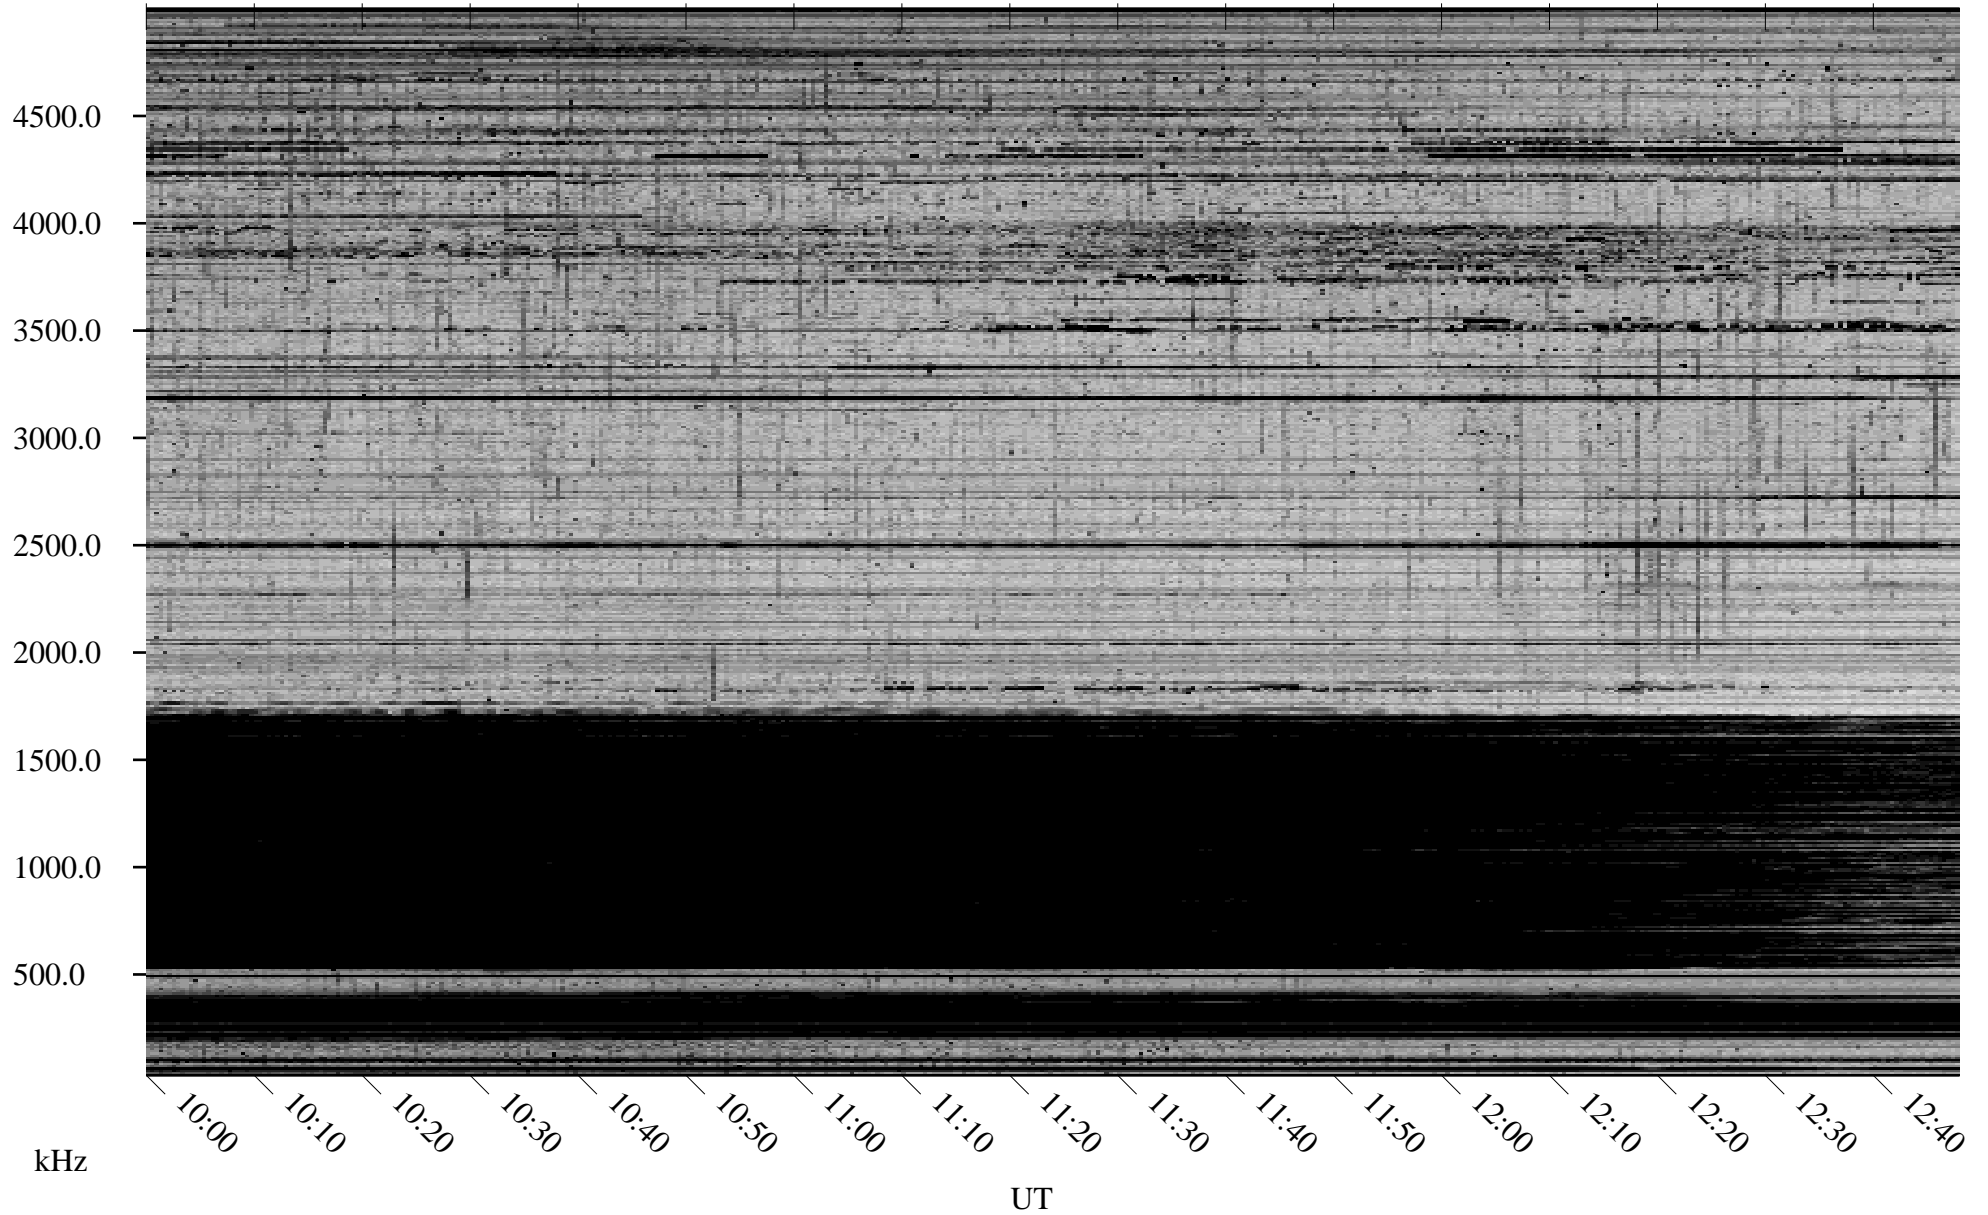

03/10/2007 Churchill, Manitoba

Linear Scale Black = 161 White = 15

CH07068L.R00m max_12

Page 3

03/10/2007 Churchill, Manitoba

Linear Scale Black = 161 White = 15

CH07068L.R00m max_12

Page 4

03/10/2007 Churchill, Manitoba

Linear Scale Black = 161 White = 15

CH07068L.R00m max_12

Page 5

03/10/2007 Churchill, Manitoba

Linear Scale Black = 161 White = 15

CH07068L.R00m max_12

Page 6

03/10/2007 Churchill, Manitoba

Linear Scale Black = 161 White = 15

CH07068L.R00m max_12

Page 7

03/10/2007 Churchill, Manitoba

Linear Scale Black = 161 White = 15

CH07068L.R00m max_12