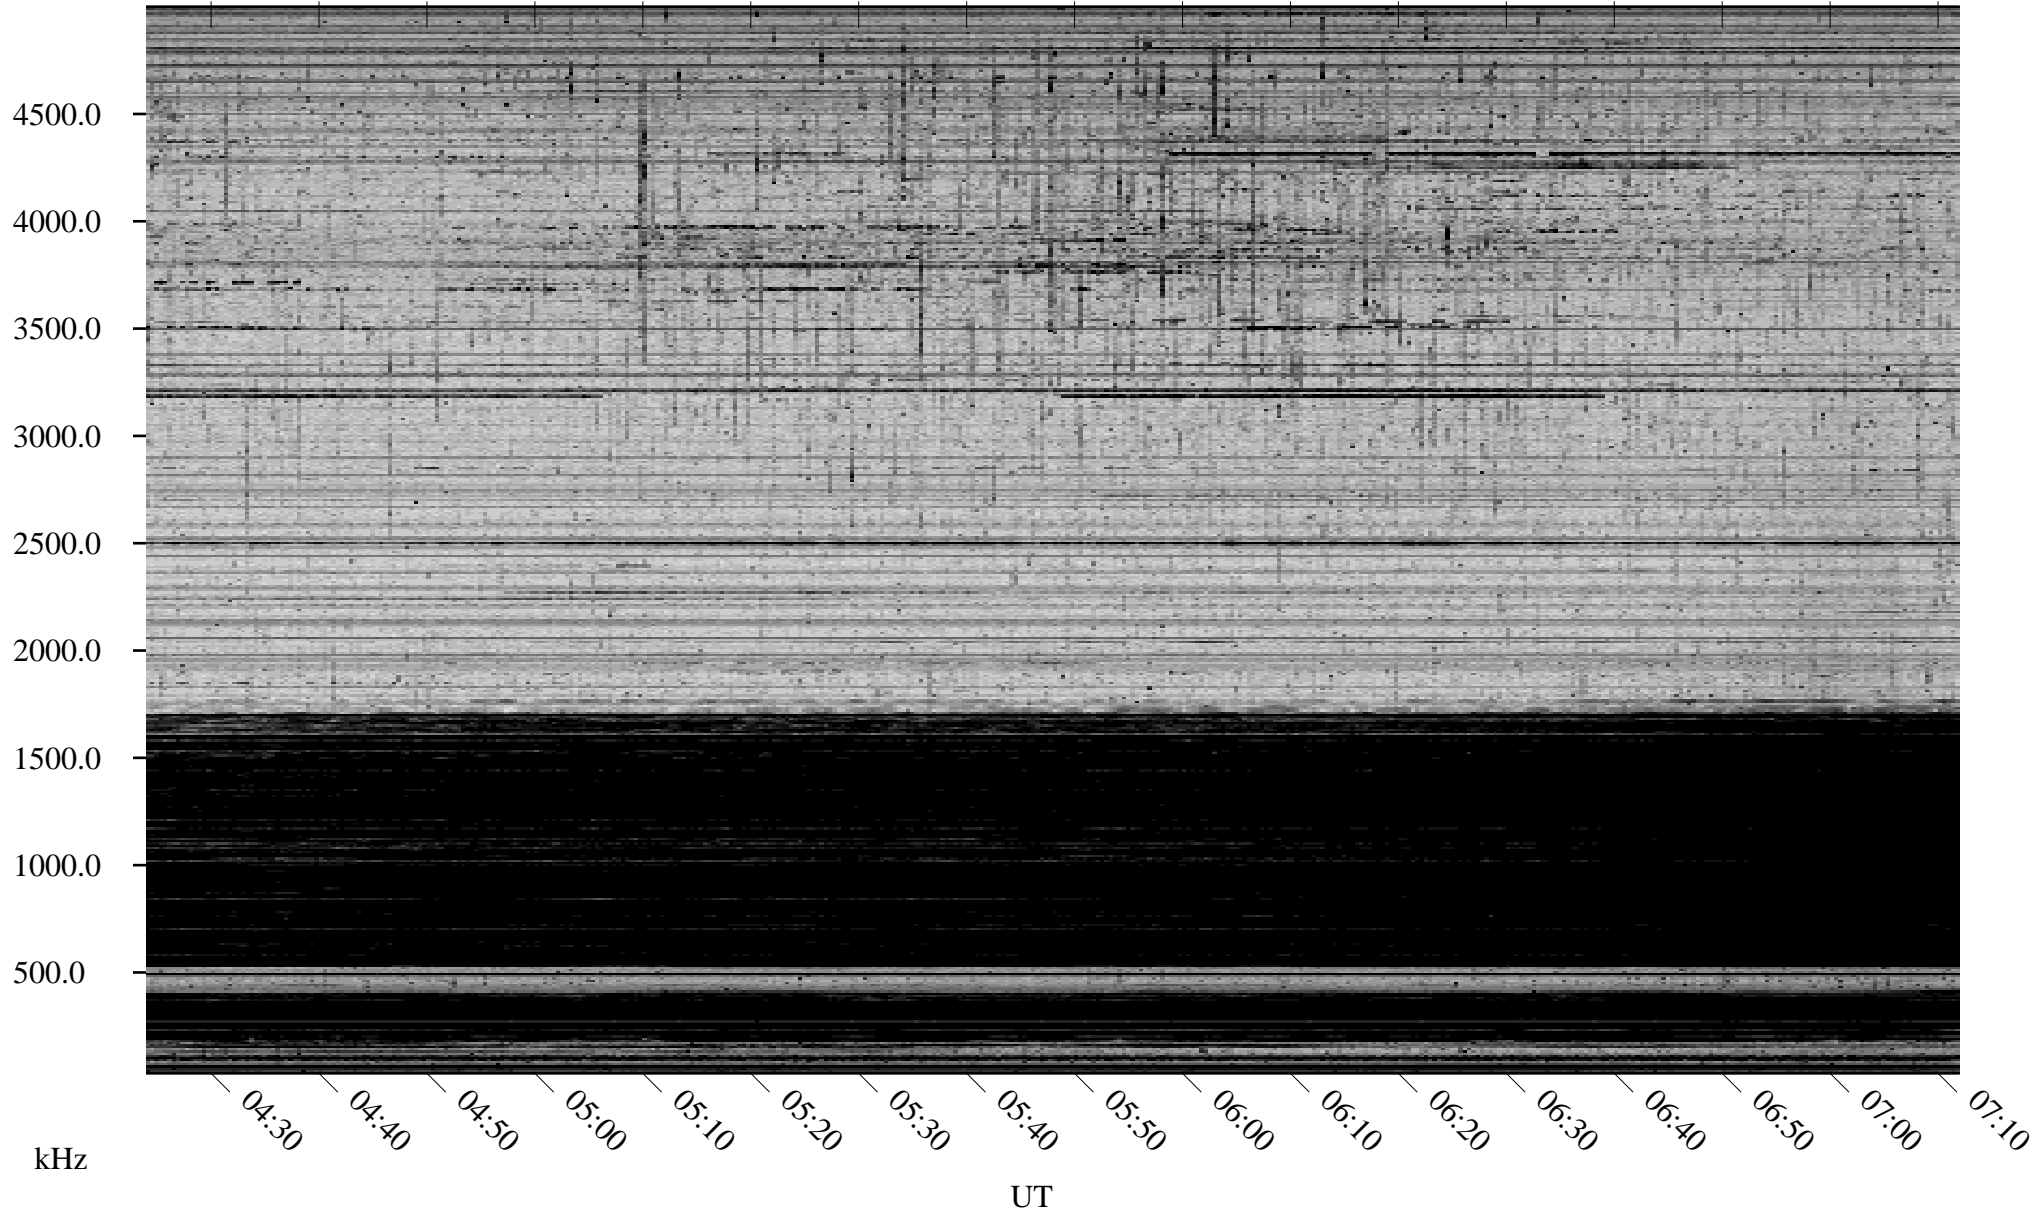

03/09/2007 Churchill, Manitoba

Linear Scale Black = 161 White = 15

CH07068L.R00m max_12

Page 1

03/09/2007 Churchill, Manitoba

Linear Scale Black = 161 White = 15

CH07068L.R00m max_12

Page 2

03/10/2007 Churchill, Manitoba

Linear Scale Black = 161 White = 15

CH07068L.R00m max_12

Page 3

03/10/2007 Churchill, Manitoba

Linear Scale Black = 161 White = 15

CH07068L.R00m max_12

Page 4

03/10/2007 Churchill, Manitoba

Linear Scale Black = 161 White = 15

CH07068L.R00m max_12

Page 5

03/10/2007 Churchill, Manitoba

Linear Scale Black = 161 White = 15

CH07068L.R00m max_12

Page 6

03/10/2007 Churchill, Manitoba

Linear Scale Black = 161 White = 15

CH07068L.R00m max_12

Page 7

03/10/2007 Churchill, Manitoba

Linear Scale Black = 161 White = 15

CH07068L.R00m max_12