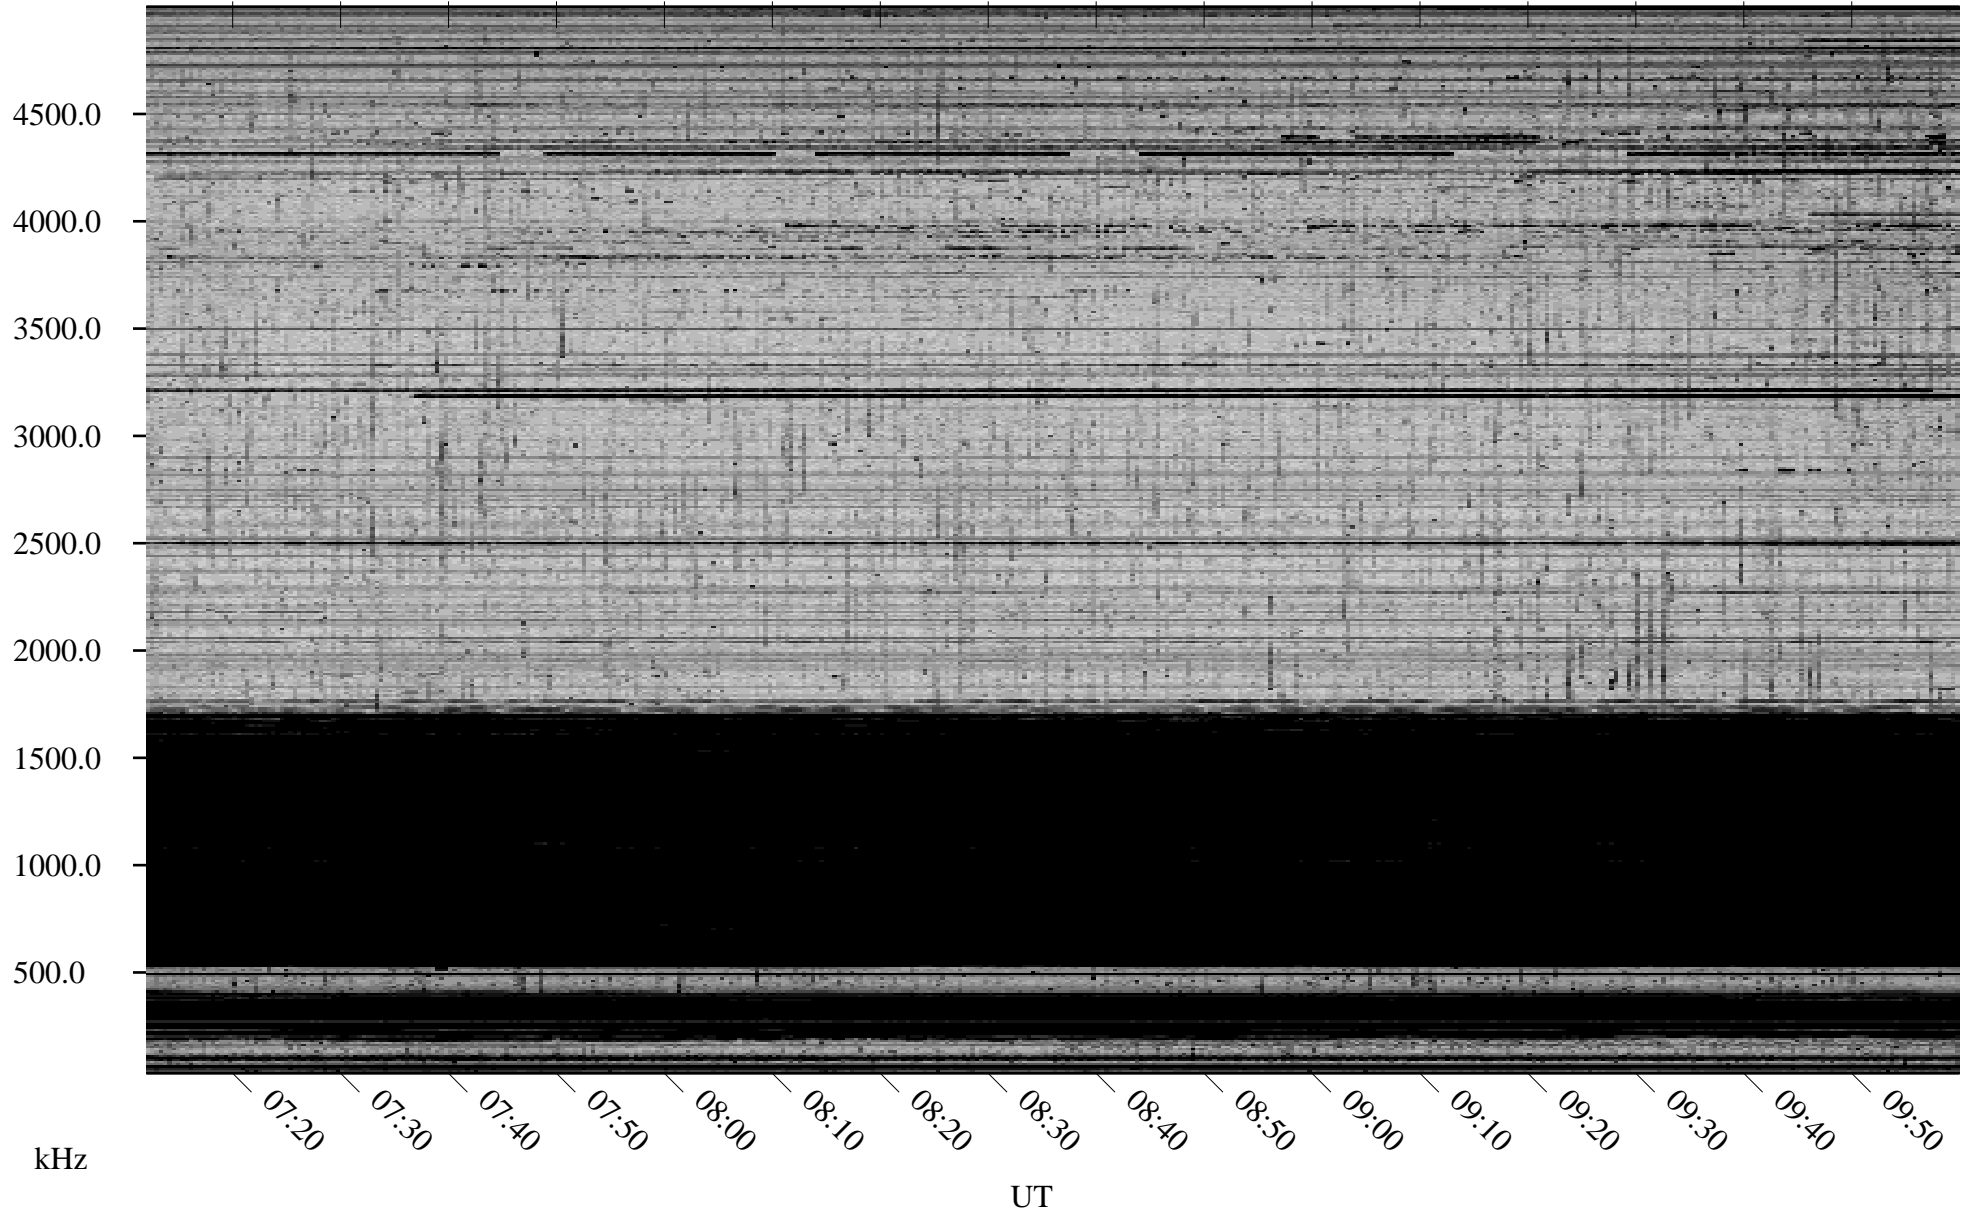

03/09/2007 Churchill, Manitoba

Linear Scale Black = 161 White = 15

CH07068L.R00m max_12

Page 1

03/09/2007 Churchill, Manitoba

Linear Scale Black = 161 White = 15

CH07068L.R00m max_12

Page 2

03/10/2007 Churchill, Manitoba

Linear Scale Black = 161 White = 15

CH07068L.R00m max_12

Page 3

03/10/2007 Churchill, Manitoba

Linear Scale Black = 161 White = 15

CH07068L.R00m max_12

Page 4

03/10/2007 Churchill, Manitoba

Linear Scale Black = 161 White = 15

CH07068L.R00m max_12

Page 5

03/10/2007 Churchill, Manitoba

Linear Scale Black = 161 White = 15

CH07068L.R00m max_12

Page 6

03/10/2007 Churchill, Manitoba

Linear Scale Black = 161 White = 15

CH07068L.R00m max_12

Page 7

03/10/2007 Churchill, Manitoba

Linear Scale Black = 161 White = 15

CH07068L.R00m max_12