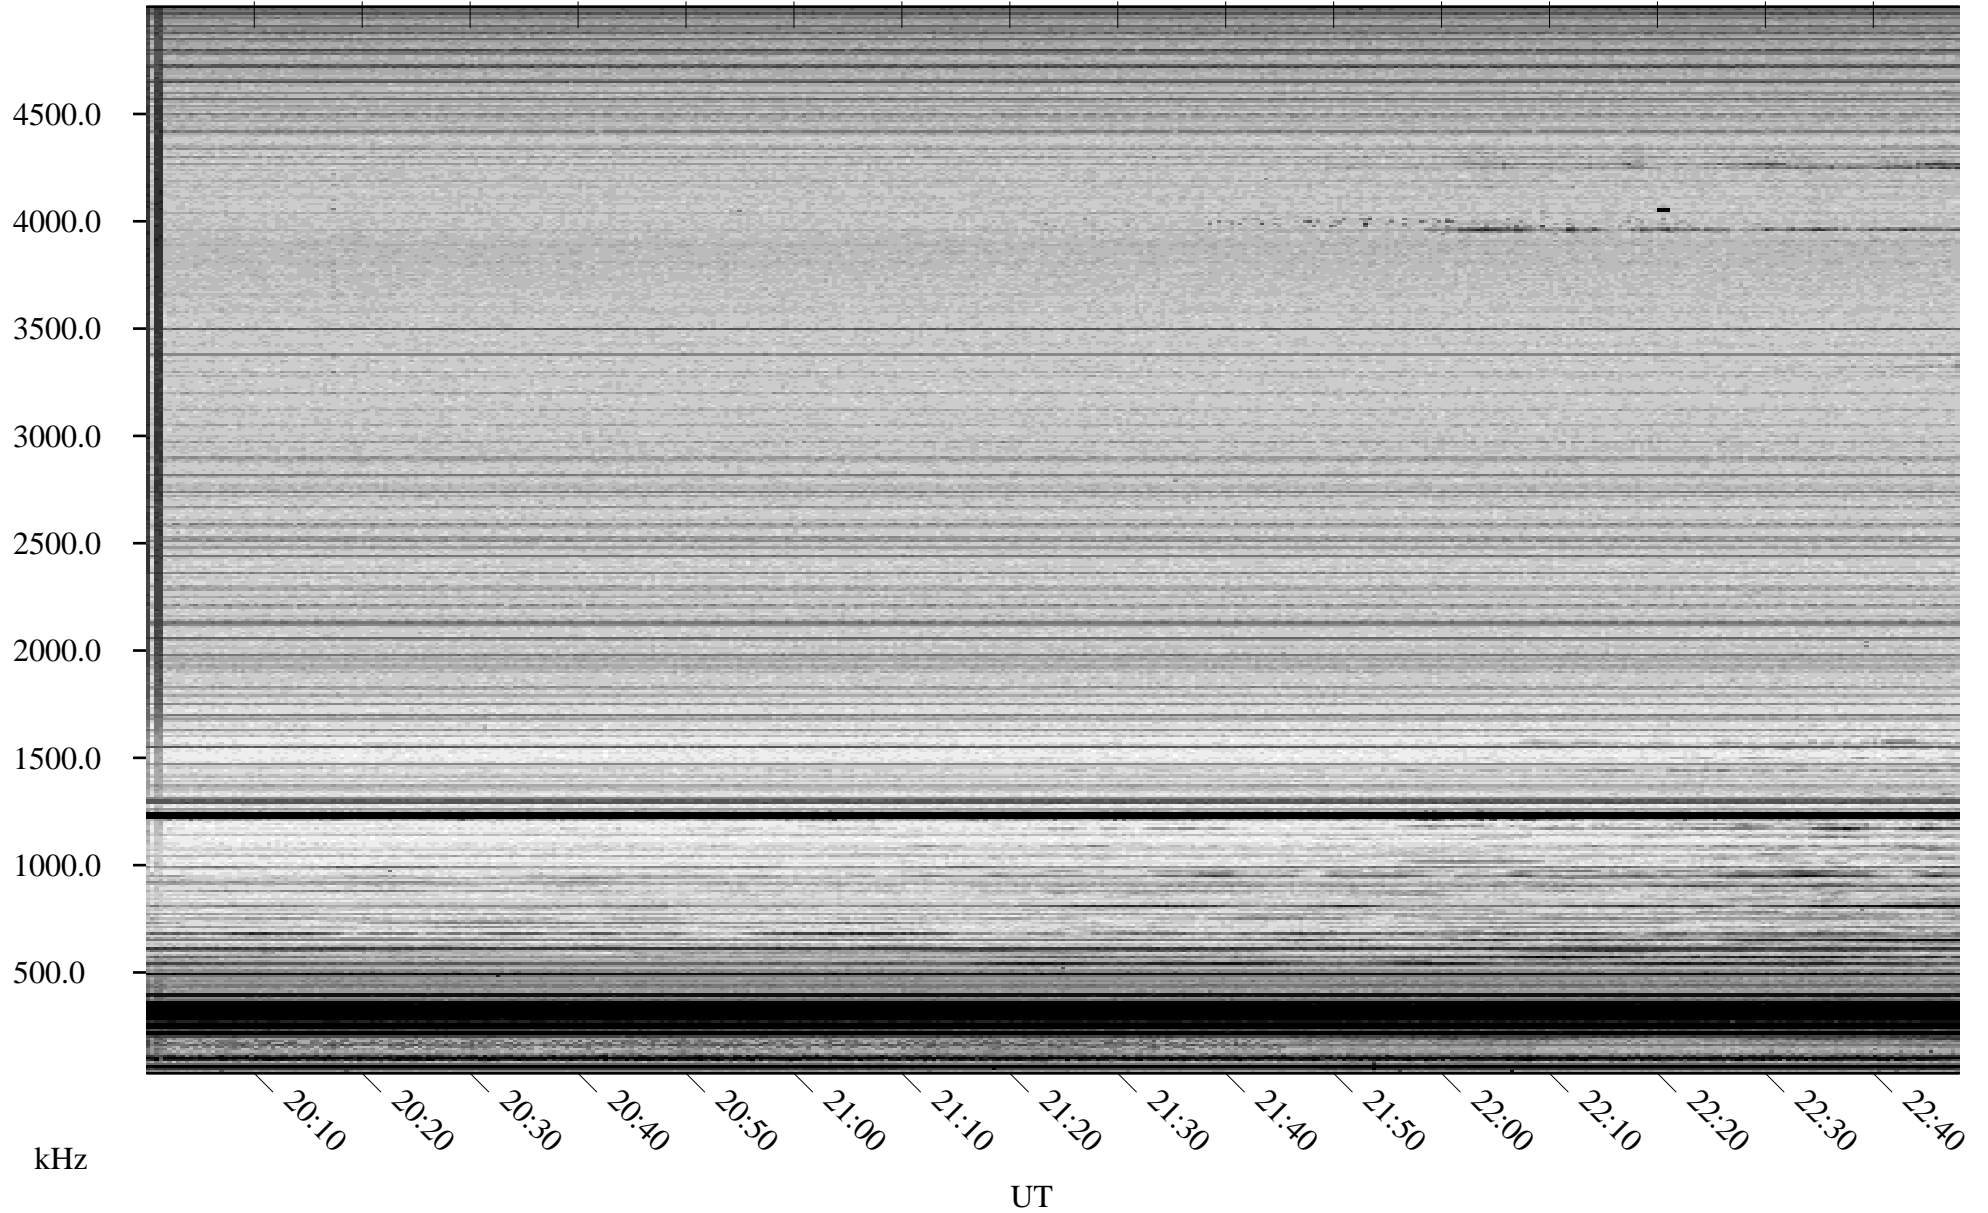

03/09/2007 Churchill, Manitoba

Linear Scale Black = 161 White = 15

CH07068L.R00m max_12

Page 1

03/09/2007 Churchill, Manitoba

Linear Scale Black = 161 White = 15

CH07068L.R00m max_12

Page 2

03/10/2007 Churchill, Manitoba

Linear Scale Black = 161 White = 15

CH07068L.R00m max_12

Page 3

03/10/2007 Churchill, Manitoba

Linear Scale Black = 161 White = 15

CH07068L.R00m max_12

Page 4

03/10/2007 Churchill, Manitoba

Linear Scale Black = 161 White = 15

CH07068L.R00m max_12

Page 5

03/10/2007 Churchill, Manitoba

Linear Scale Black = 161 White = 15

CH07068L.R00m max_12

Page 6

03/10/2007 Churchill, Manitoba

Linear Scale Black = 161 White = 15

CH07068L.R00m max_12

Page 7

03/10/2007 Churchill, Manitoba

Linear Scale Black = 161 White = 15

CH07068L.R00m max_12