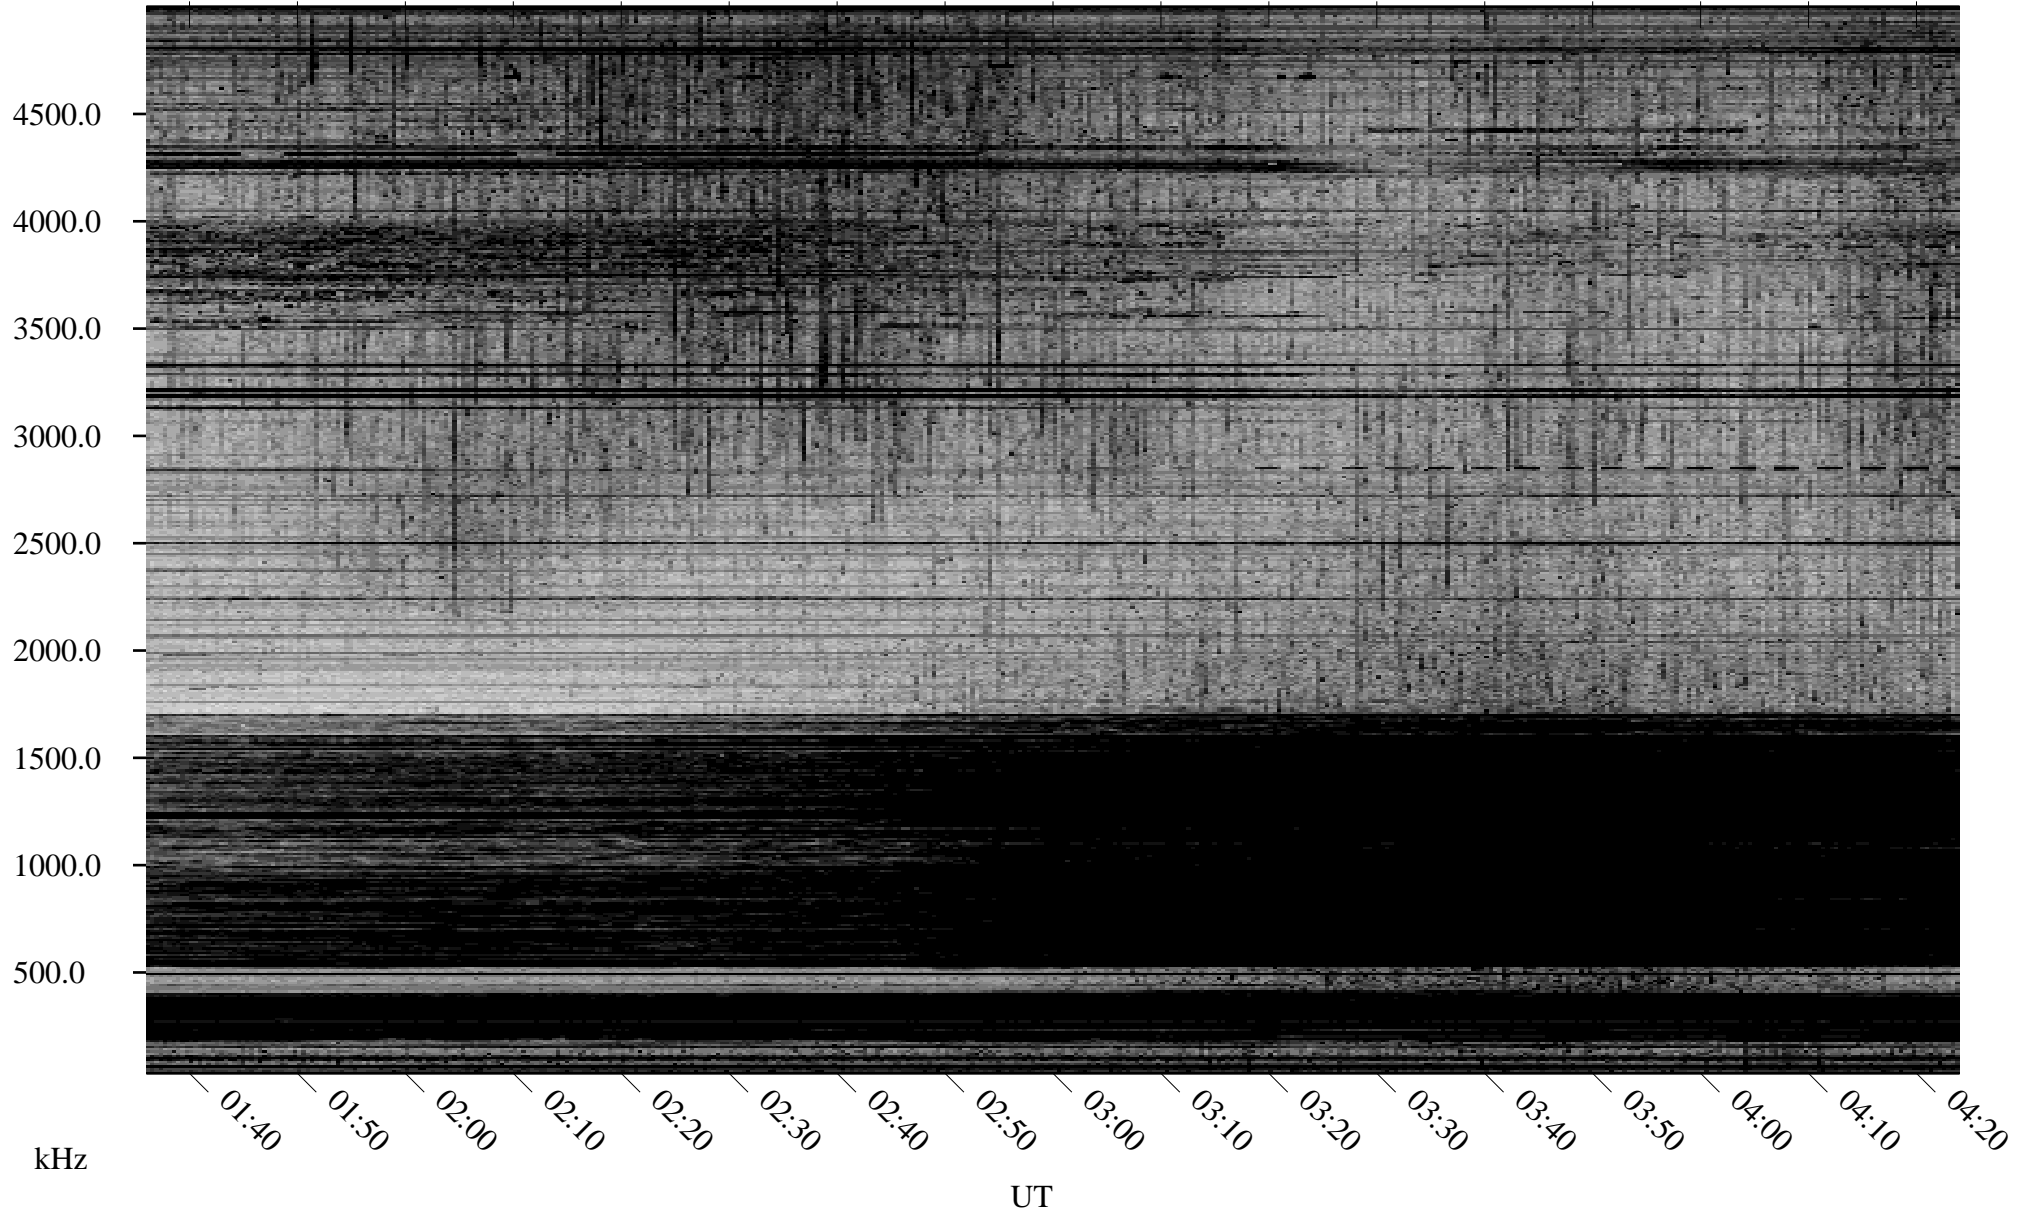

03/11/2007 Churchill, Manitoba

Linear Scale Black = 161 White = 15

CH07070L.R00m max_12

Page 1

03/11/2007 Churchill, Manitoba

Linear Scale Black = 161 White = 15

CH07070L.R00m max_12

Page 2

03/12/2007 Churchill, Manitoba

Linear Scale Black = 161 White = 15

CH07070L.R00m max_12

Page 3

03/12/2007 Churchill, Manitoba

Linear Scale Black = 161 White = 15

CH07070L.R00m max_12

Page 4

03/12/2007 Churchill, Manitoba

Linear Scale Black = 161 White = 15

CH07070L.R00m max_12

Page 5

03/12/2007 Churchill, Manitoba

Linear Scale Black = 161 White = 15

CH07070L.R00m max_12

Page 6

03/12/2007 Churchill, Manitoba

Linear Scale Black = 161 White = 15

CH07070L.R00m max_12

Page 7

03/12/2007 Churchill, Manitoba

Linear Scale Black = 161 White = 15

CH07070L.R00m max_12

Page 8