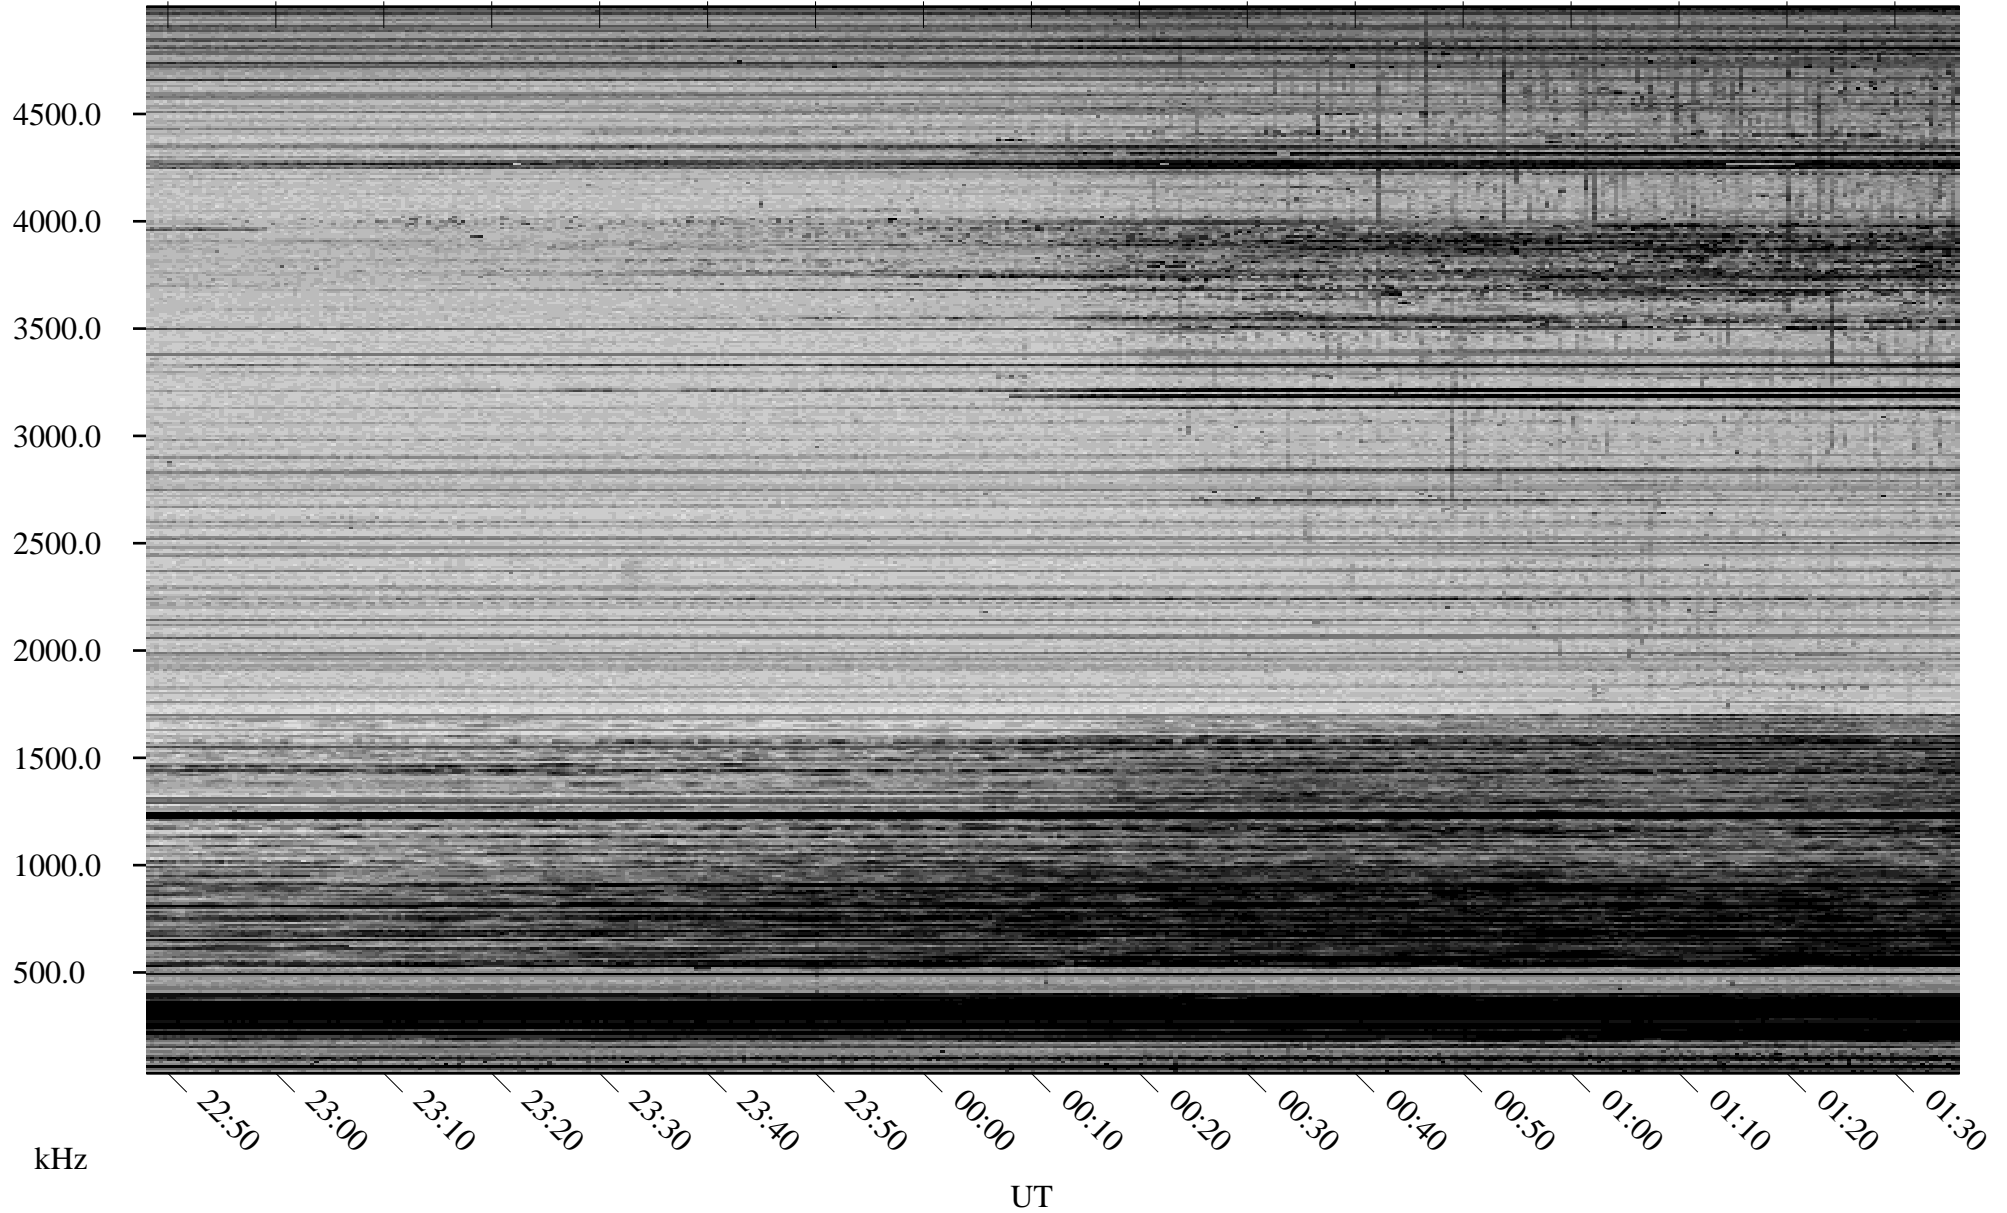

03/11/2007 Churchill, Manitoba

Linear Scale Black = 161 White = 15

CH07070L.R00m max_12

Page 1

03/11/2007 Churchill, Manitoba

Linear Scale Black = 161 White = 15

CH07070L.R00m max_12

Page 2

03/12/2007 Churchill, Manitoba

Linear Scale Black = 161 White = 15

CH07070L.R00m max_12

Page 3

03/12/2007 Churchill, Manitoba

Linear Scale Black = 161 White = 15

CH07070L.R00m max_12

Page 4

03/12/2007 Churchill, Manitoba

Linear Scale Black = 161 White = 15

CH07070L.R00m max_12

Page 5

03/12/2007 Churchill, Manitoba

Linear Scale Black = 161 White = 15

CH07070L.R00m max_12

Page 6

03/12/2007 Churchill, Manitoba

Linear Scale Black = 161 White = 15

CH07070L.R00m max_12

Page 7

03/12/2007 Churchill, Manitoba

Linear Scale Black = 161 White = 15

CH07070L.R00m max_12

Page 8