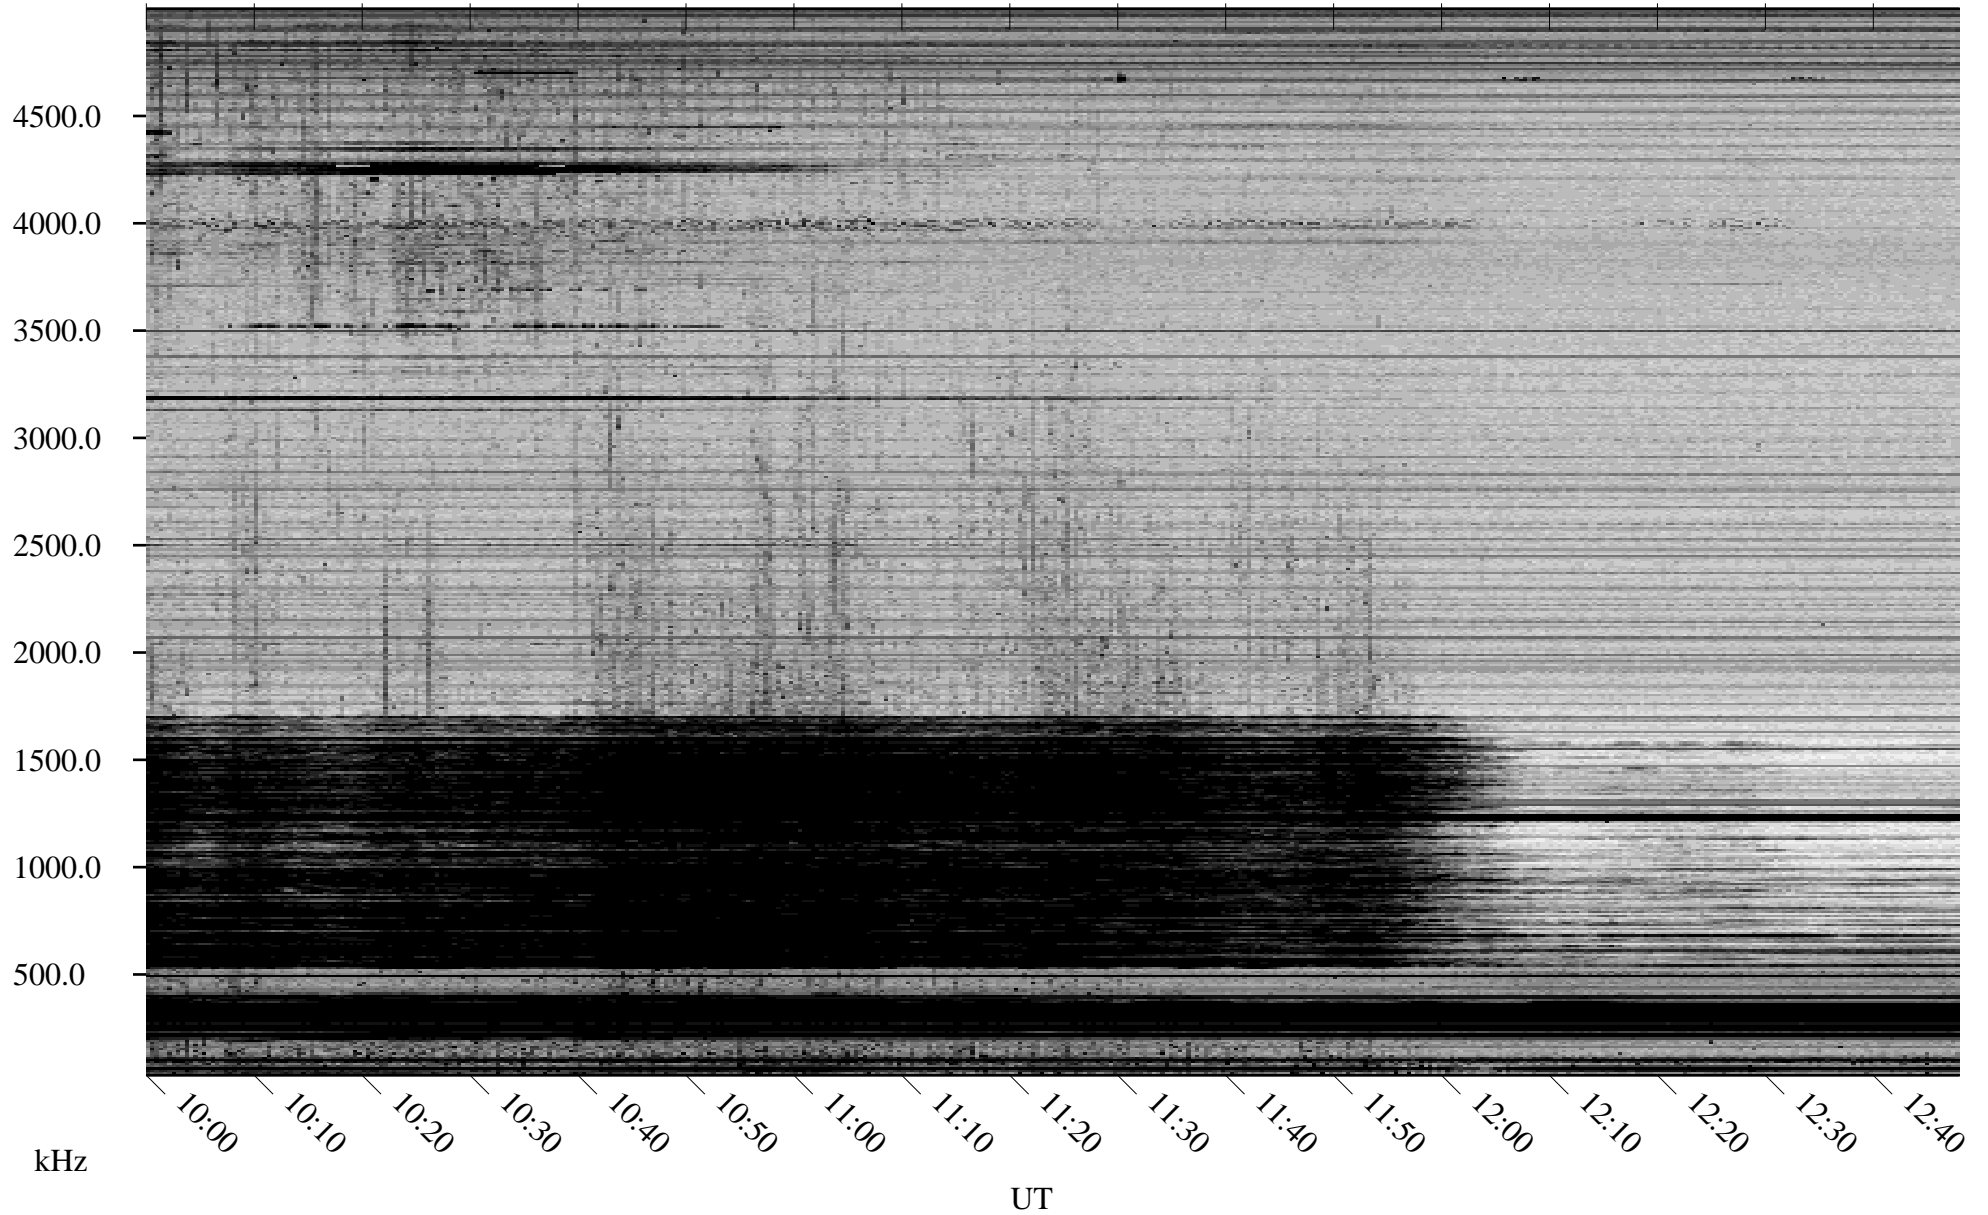

03/11/2007 Churchill, Manitoba

Linear Scale Black = 161 White = 15

CH07070L.R00m max_12

Page 1

03/11/2007 Churchill, Manitoba

Linear Scale Black = 161 White = 15

CH07070L.R00m max_12

Page 2

03/12/2007 Churchill, Manitoba

Linear Scale Black = 161 White = 15

CH07070L.R00m max_12

Page 3

03/12/2007 Churchill, Manitoba

Linear Scale Black = 161 White = 15

CH07070L.R00m max_12

Page 4

03/12/2007 Churchill, Manitoba

Linear Scale Black = 161 White = 15

CH07070L.R00m max_12

Page 5

03/12/2007 Churchill, Manitoba

Linear Scale Black = 161 White = 15

CH07070L.R00m max_12

Page 6

03/12/2007 Churchill, Manitoba

Linear Scale Black = 161 White = 15

CH07070L.R00m max_12

Page 7

03/12/2007 Churchill, Manitoba

Linear Scale Black = 161 White = 15

CH07070L.R00m max_12

Page 8