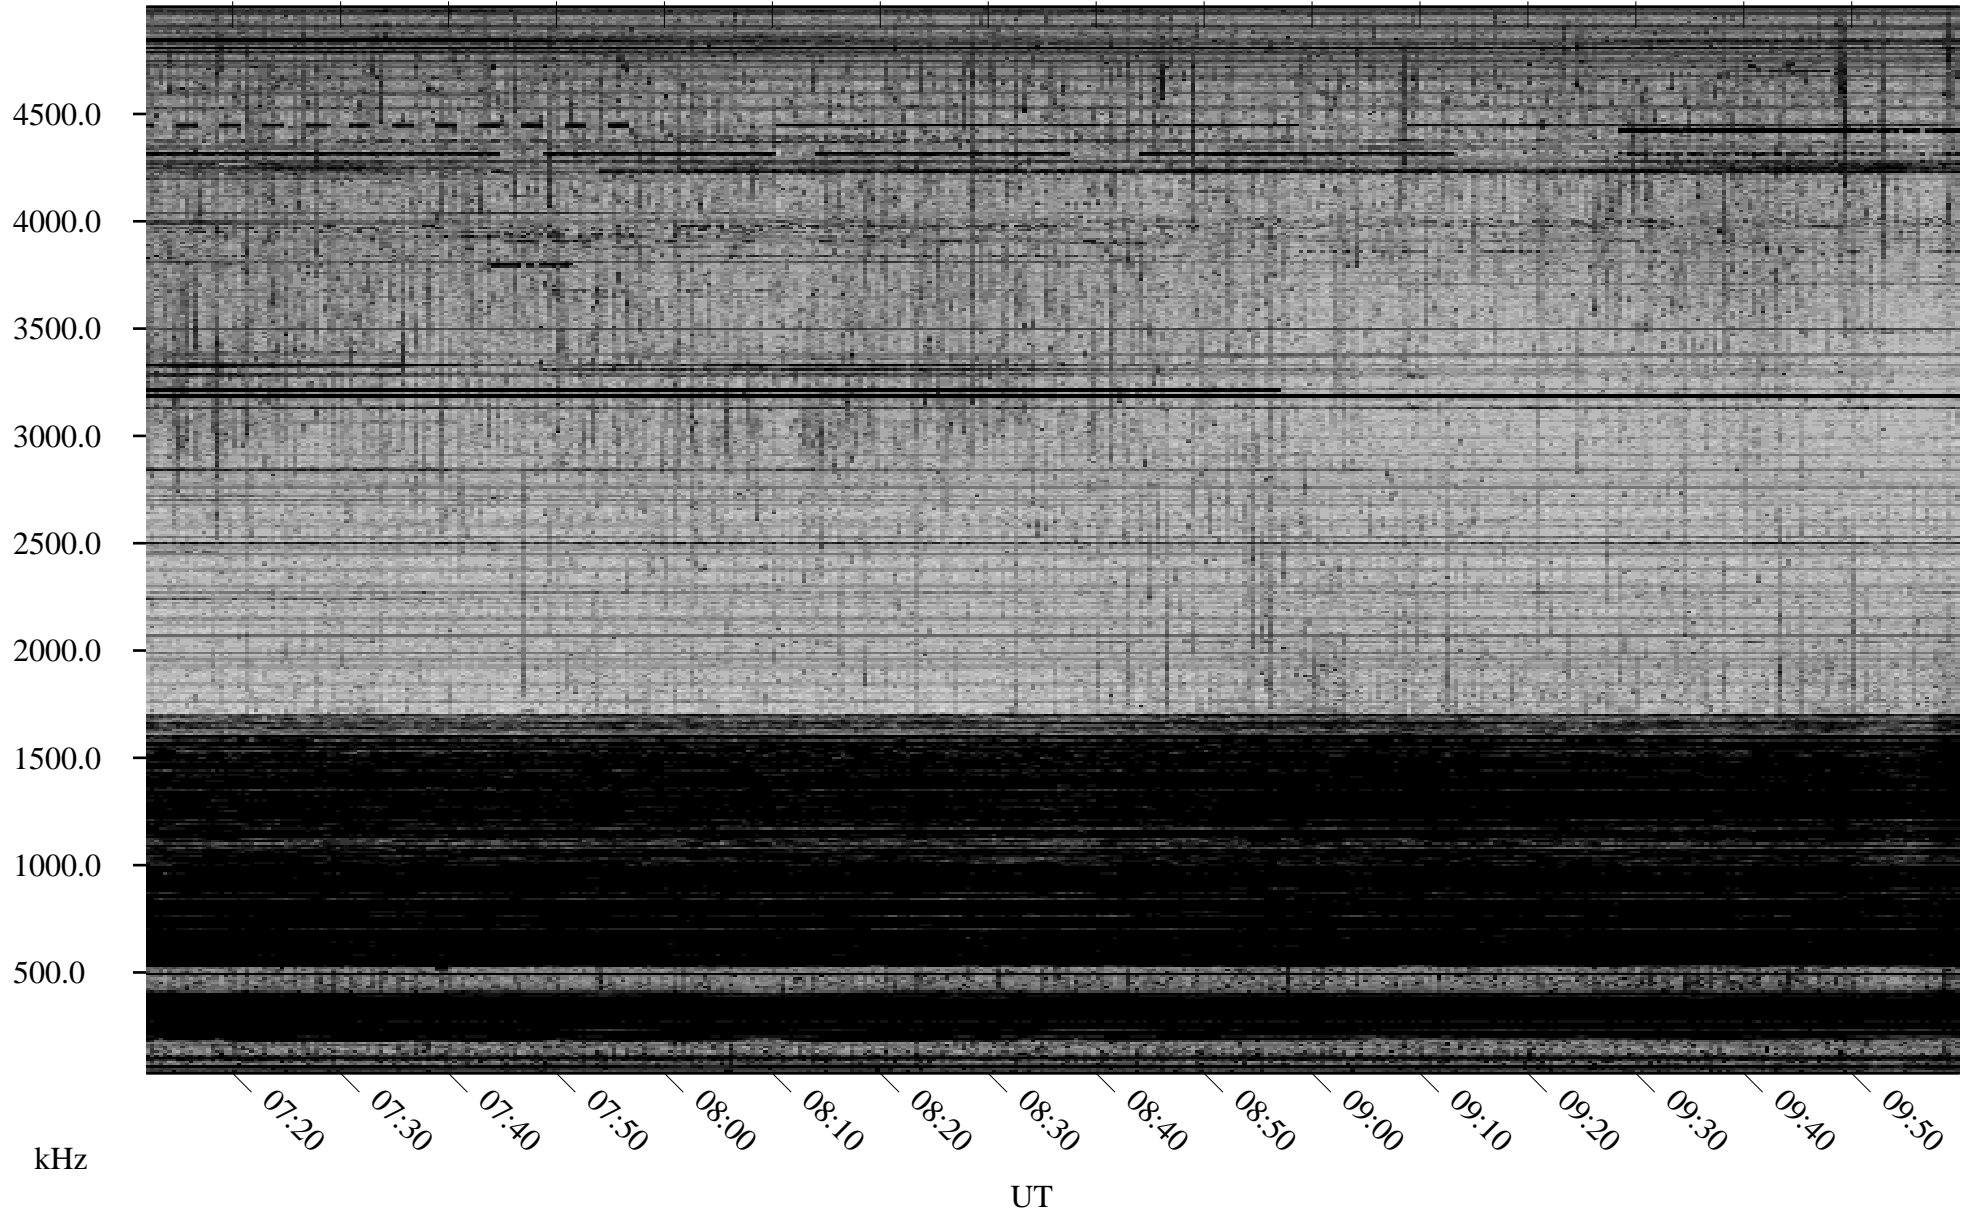

03/11/2007 Churchill, Manitoba

Linear Scale Black = 161 White = 15

CH07070L.R00m max_12

Page 1

03/11/2007 Churchill, Manitoba

Linear Scale Black = 161 White = 15

CH07070L.R00m max_12

Page 2

03/12/2007 Churchill, Manitoba

Linear Scale Black = 161 White = 15

CH07070L.R00m max_12

Page 3

03/12/2007 Churchill, Manitoba

Linear Scale Black = 161 White = 15

CH07070L.R00m max_12

Page 4

03/12/2007 Churchill, Manitoba

Linear Scale Black = 161 White = 15

CH07070L.R00m max_12

Page 5

03/12/2007 Churchill, Manitoba

Linear Scale Black = 161 White = 15

CH07070L.R00m max_12

Page 6

03/12/2007 Churchill, Manitoba

Linear Scale Black = 161 White = 15

CH07070L.R00m max_12

Page 7

03/12/2007 Churchill, Manitoba

Linear Scale Black = 161 White = 15

CH07070L.R00m max_12

Page 8