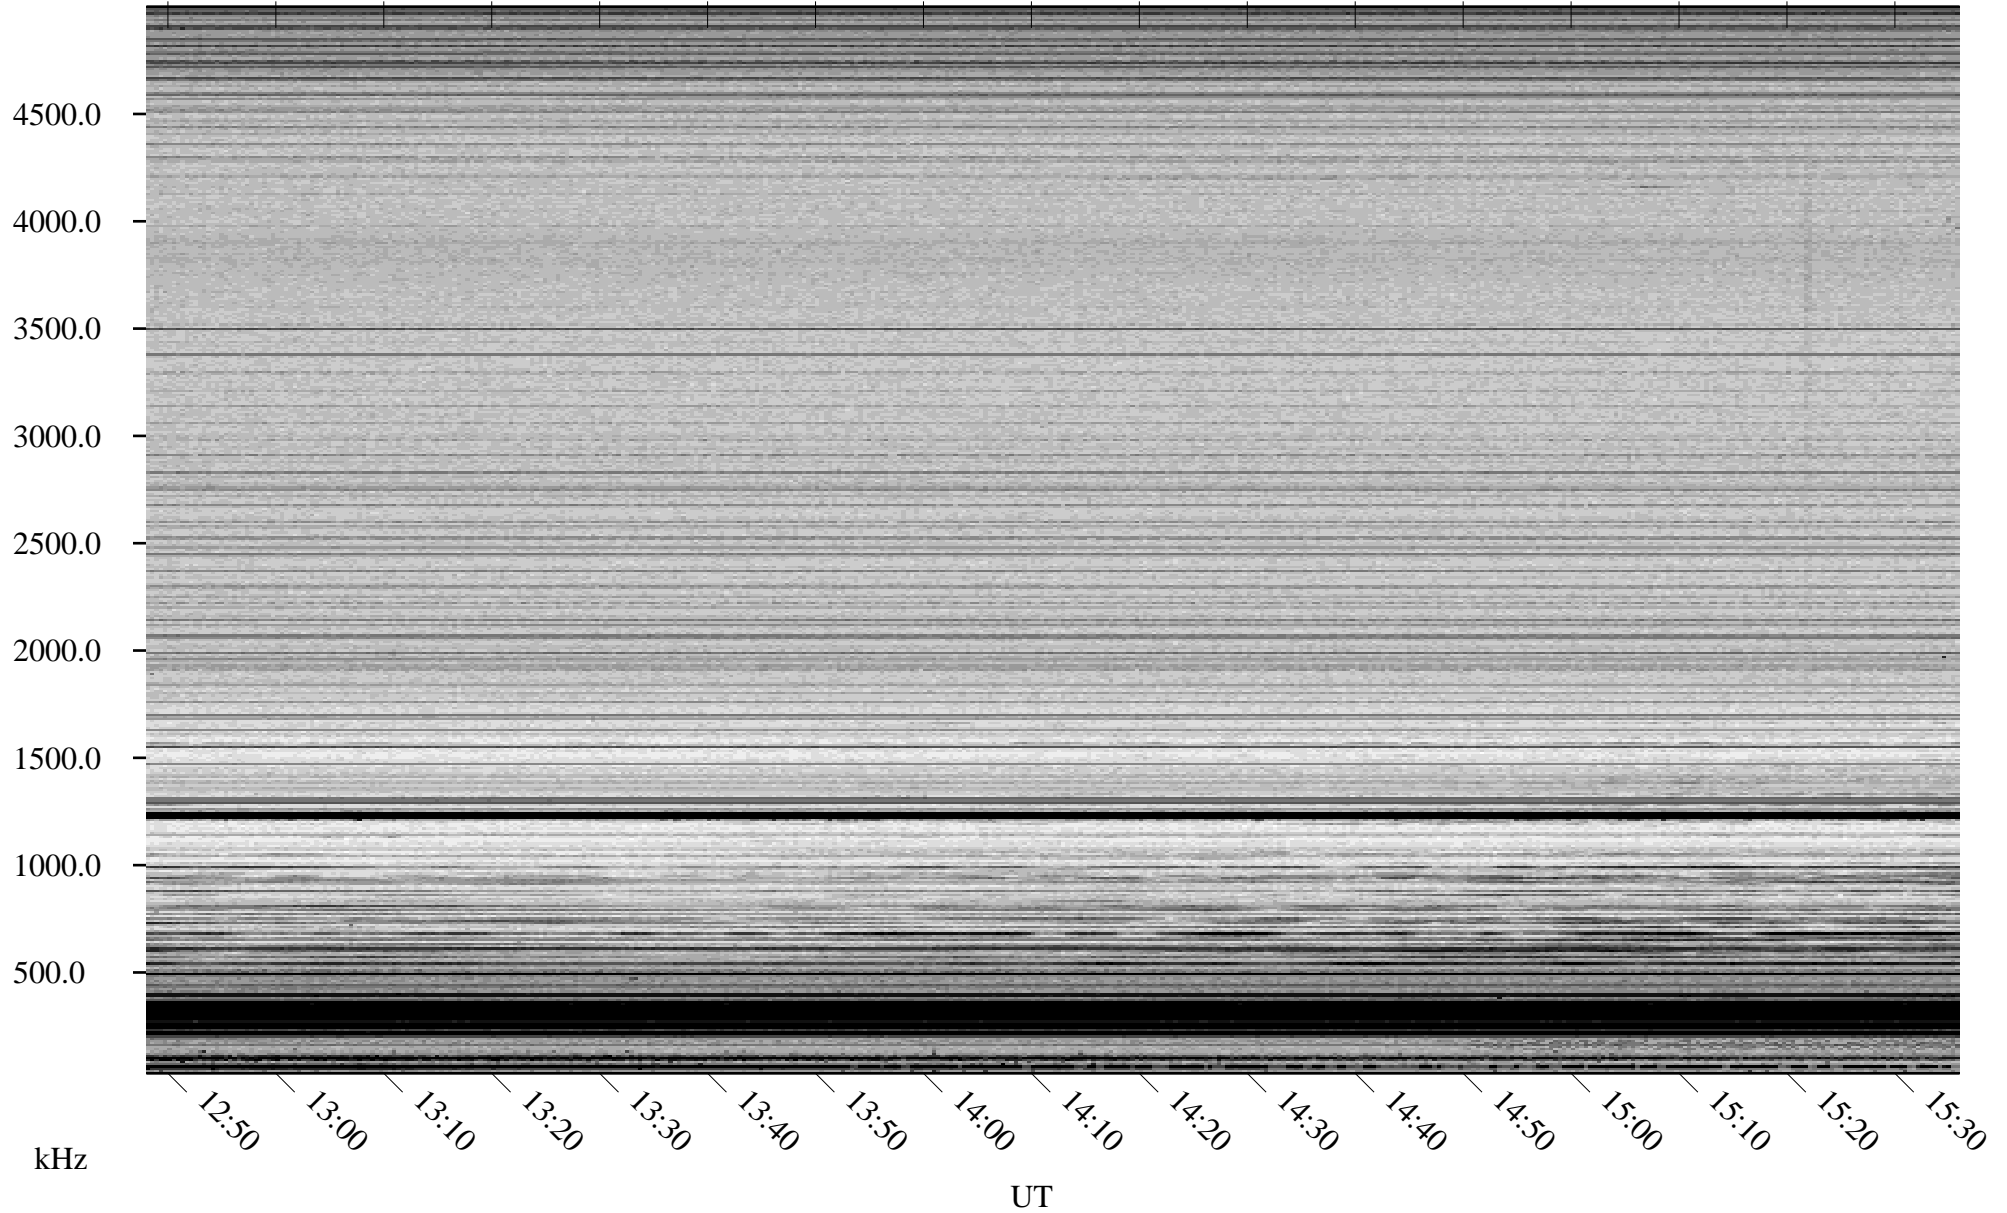

03/11/2007 Churchill, Manitoba

Linear Scale Black = 161 White = 15

CH07070L.R00m max_12

Page 1

03/11/2007 Churchill, Manitoba

Linear Scale Black = 161 White = 15

CH07070L.R00m max_12

Page 2

03/12/2007 Churchill, Manitoba

Linear Scale Black = 161 White = 15

CH07070L.R00m max_12

Page 3

03/12/2007 Churchill, Manitoba

Linear Scale Black = 161 White = 15

CH07070L.R00m max_12

Page 4

03/12/2007 Churchill, Manitoba

Linear Scale Black = 161 White = 15

CH07070L.R00m max_12

Page 5

03/12/2007 Churchill, Manitoba

Linear Scale Black = 161 White = 15

CH07070L.R00m max_12

Page 6

03/12/2007 Churchill, Manitoba

Linear Scale Black = 161 White = 15

CH07070L.R00m max_12

Page 7

03/12/2007 Churchill, Manitoba

Linear Scale Black = 161 White = 15

CH07070L.R00m max_12

Page 8