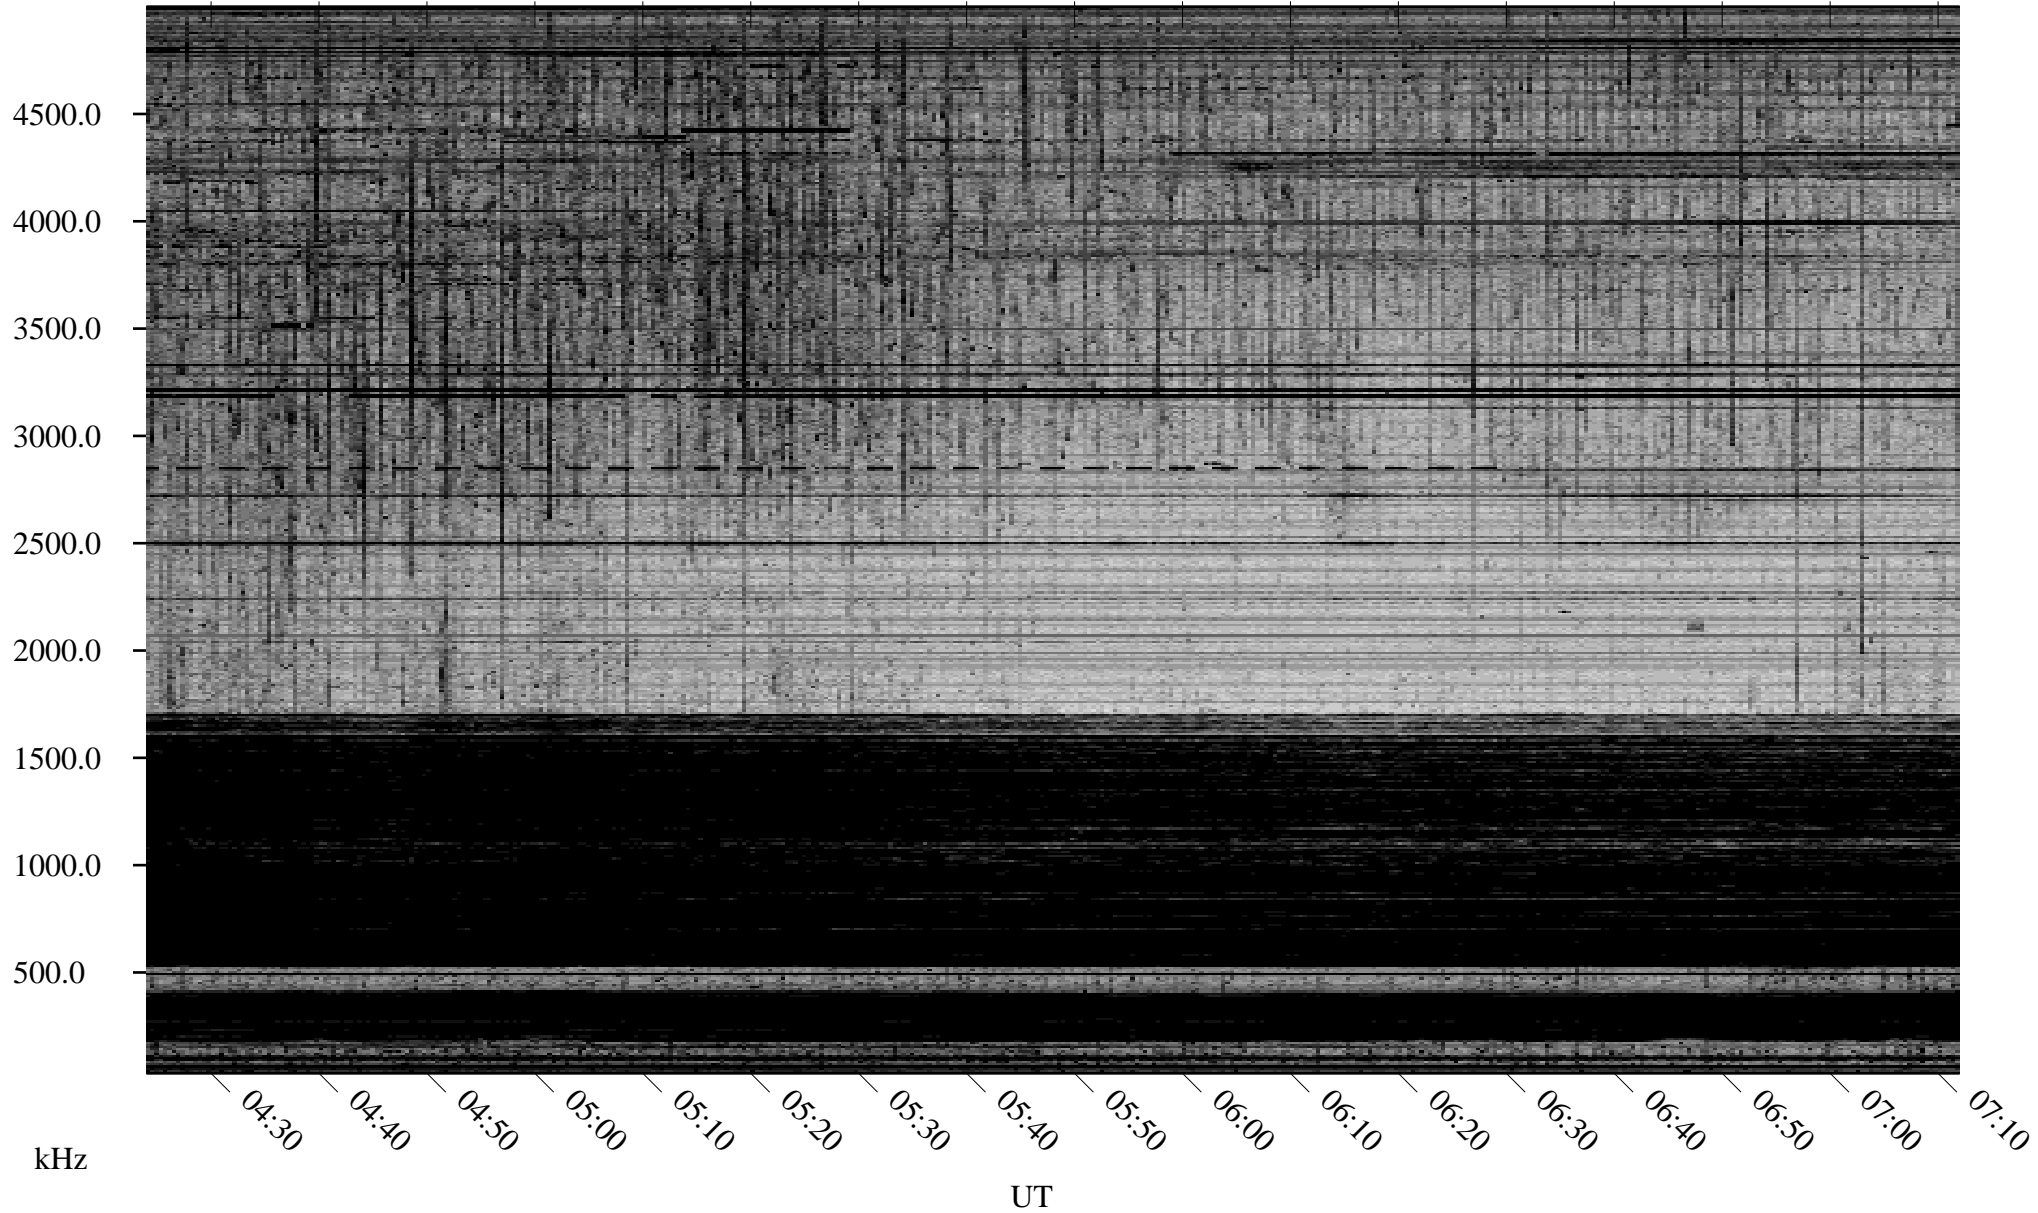

03/11/2007 Churchill, Manitoba

Linear Scale Black = 161 White = 15

CH07070L.R00m max_12

Page 1

03/11/2007 Churchill, Manitoba

Linear Scale Black = 161 White = 15

CH07070L.R00m max_12

Page 2

03/12/2007 Churchill, Manitoba

Linear Scale Black = 161 White = 15

CH07070L.R00m max_12

Page 3

03/12/2007 Churchill, Manitoba

Linear Scale Black = 161 White = 15

CH07070L.R00m max_12

Page 4

03/12/2007 Churchill, Manitoba

Linear Scale Black = 161 White = 15

CH07070L.R00m max_12

Page 5

03/12/2007 Churchill, Manitoba

Linear Scale Black = 161 White = 15

CH07070L.R00m max_12

Page 6

03/12/2007 Churchill, Manitoba

Linear Scale Black = 161 White = 15

CH07070L.R00m max_12

Page 7

03/12/2007 Churchill, Manitoba

Linear Scale Black = 161 White = 15

CH07070L.R00m max_12

Page 8