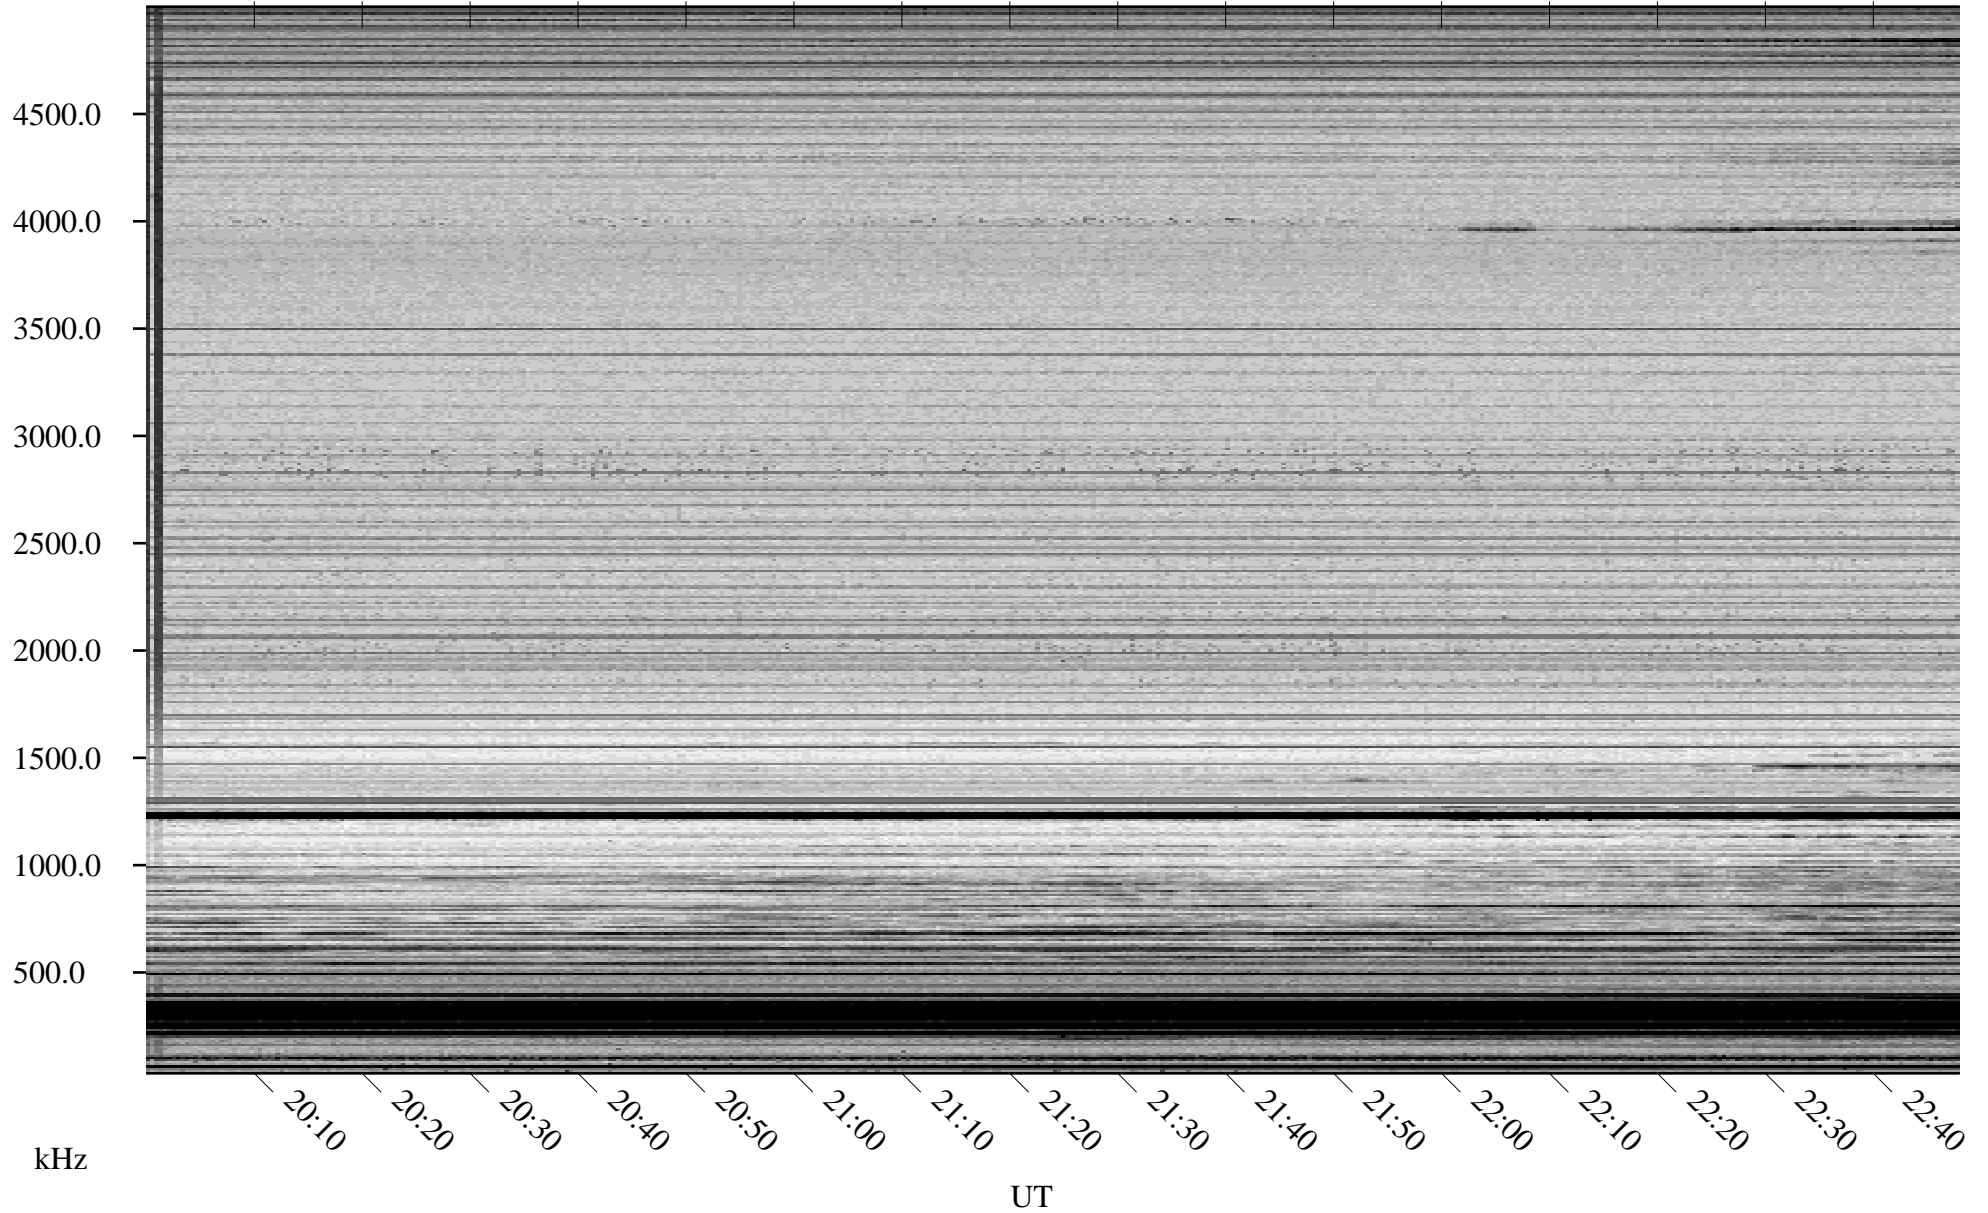

# 03/12/2007 Churchill, Manitoba

Linear Scale    Black = 161    White = 15

CH07071L.R00m max\_12

Page 1

# 03/12/2007 Churchill, Manitoba

Linear Scale    Black = 161    White = 15

CH07071L.R00m max\_12

Page 2

# 03/13/2007 Churchill, Manitoba

Linear Scale    Black = 161    White = 15

CH07071L.R00m max\_12

Page 3

# 03/13/2007 Churchill, Manitoba

Linear Scale    Black = 161    White = 15

CH07071L.R00m max\_12

Page 4