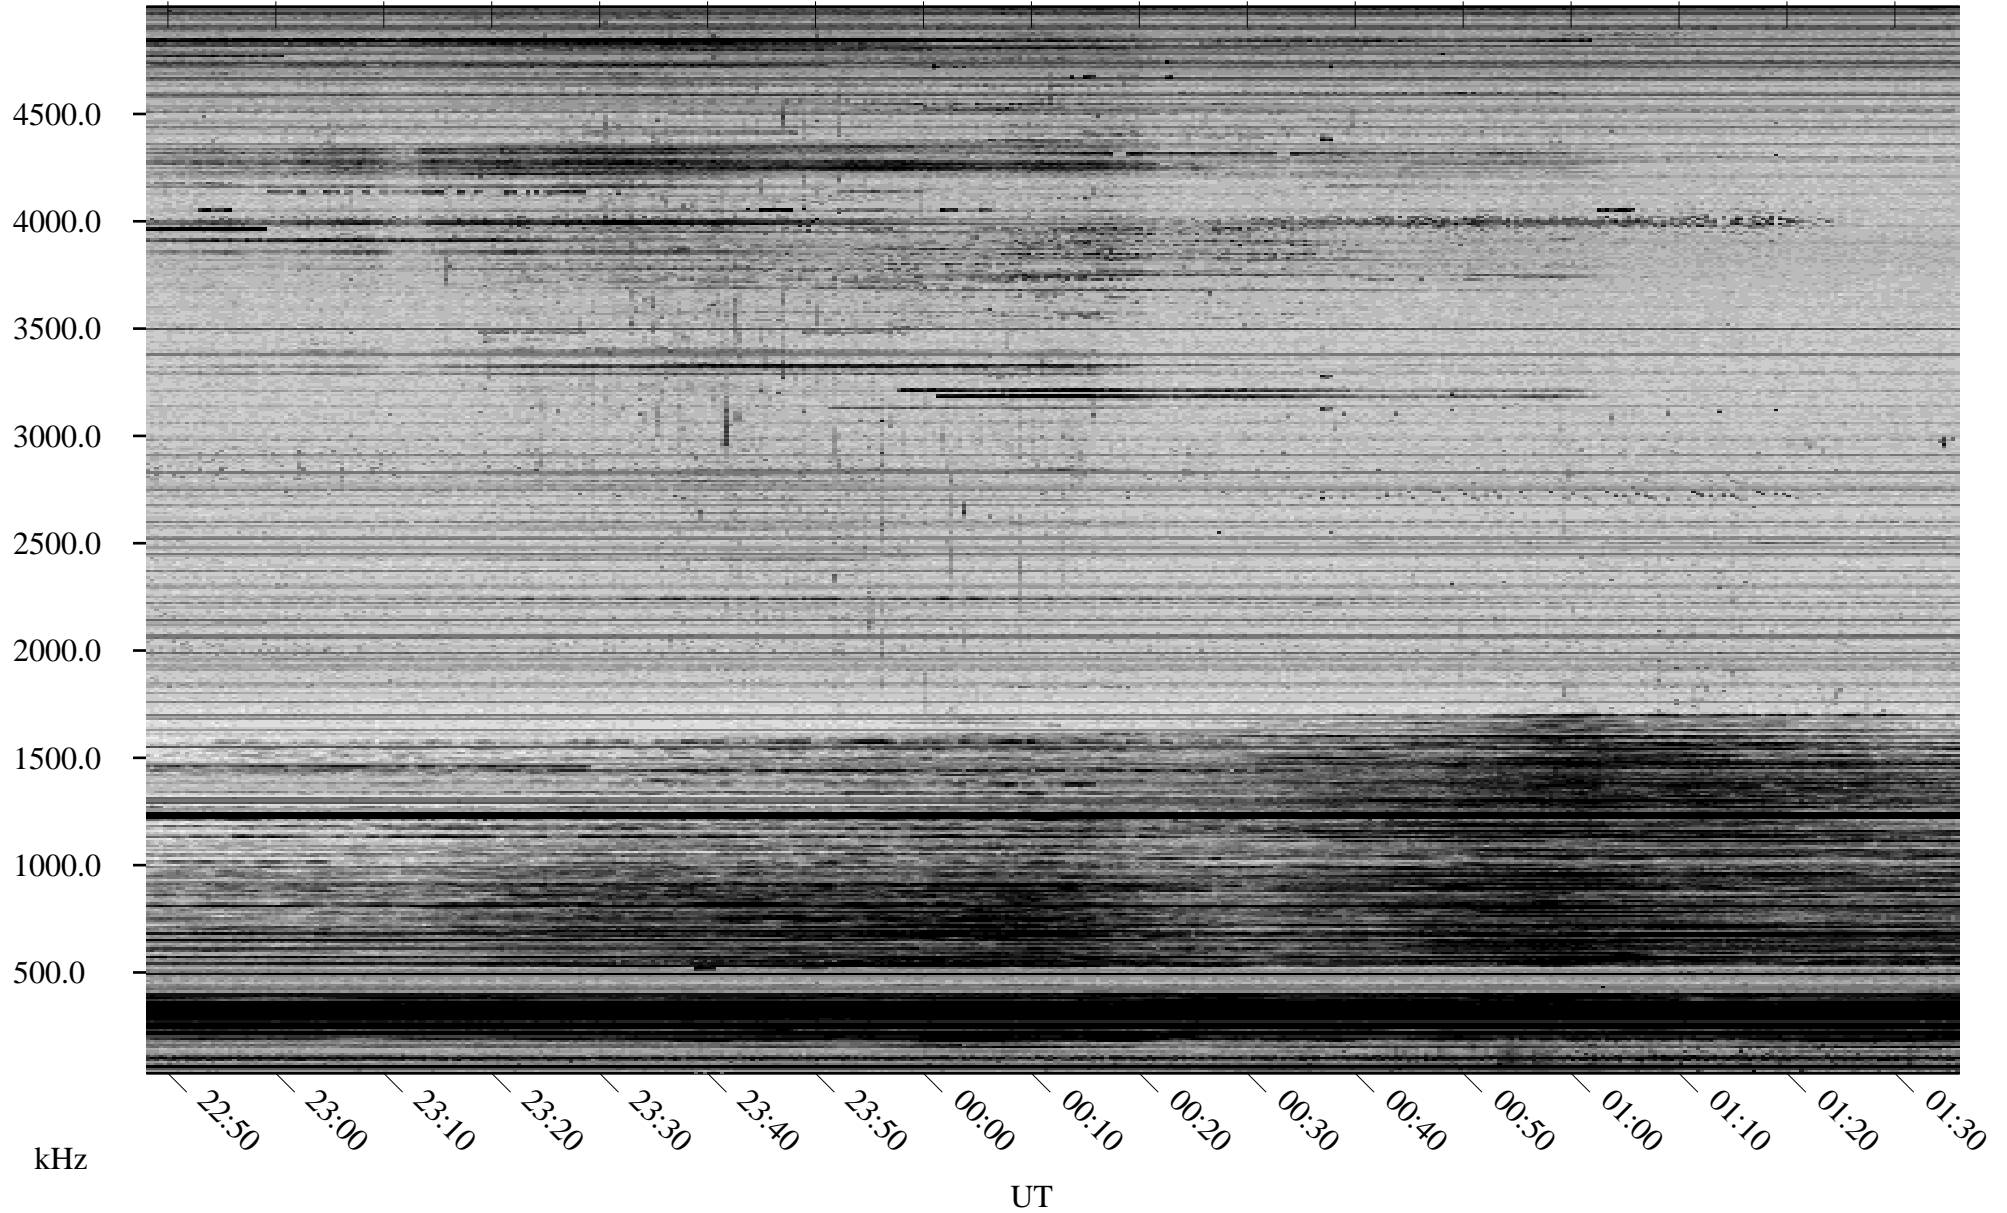

# 03/12/2007 Churchill, Manitoba

Linear Scale    Black = 161    White = 15

CH07071L.R00m max\_12

Page 1

# 03/12/2007 Churchill, Manitoba

Linear Scale    Black = 161    White = 15

CH07071L.R00m max\_12

Page 2

# 03/13/2007 Churchill, Manitoba

Linear Scale    Black = 161    White = 15

CH07071L.R00m max\_12

Page 3

# 03/13/2007 Churchill, Manitoba

Linear Scale    Black = 161    White = 15

CH07071L.R00m max\_12

Page 4