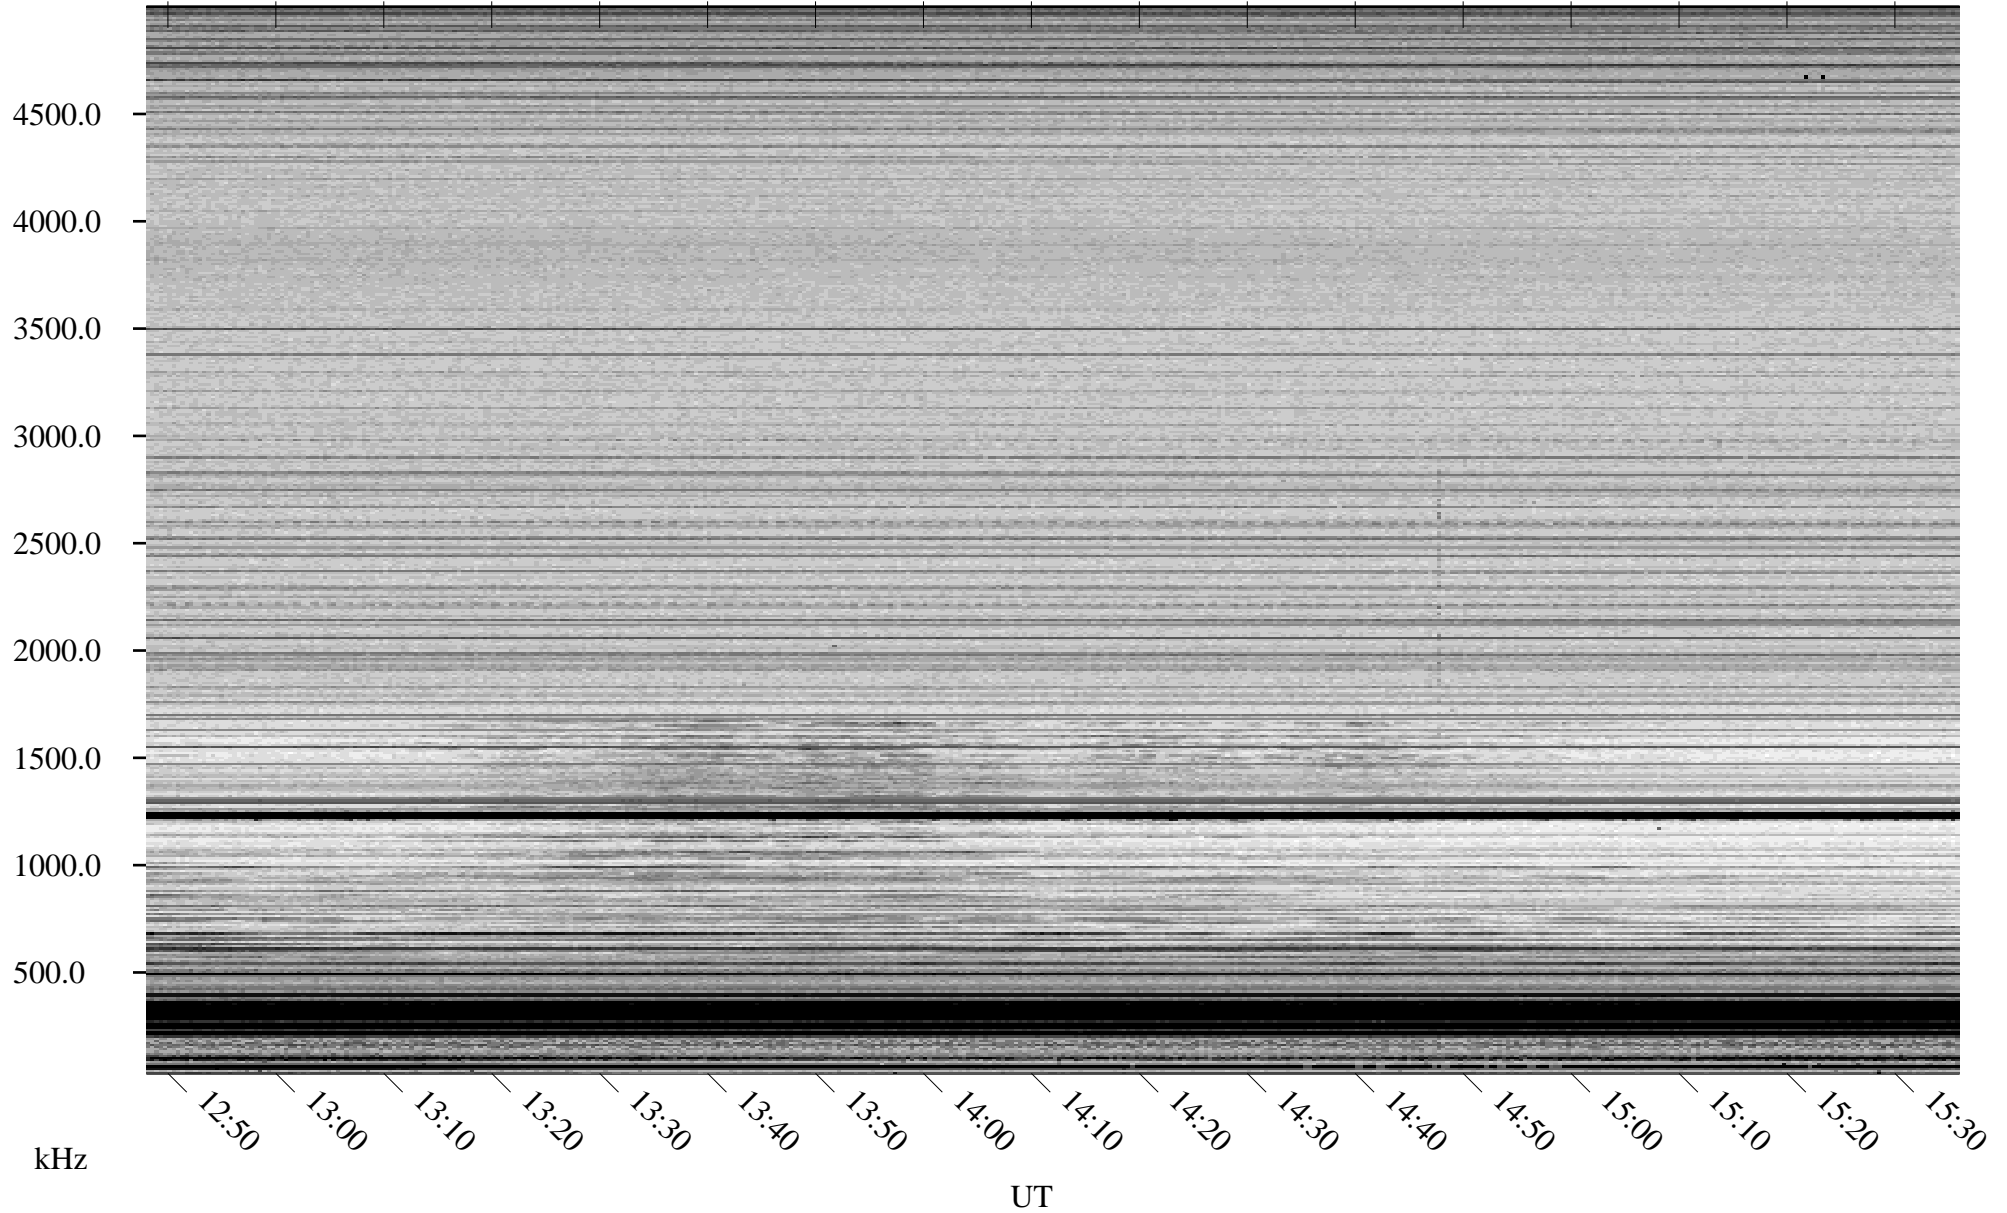

# 03/13/2007 Churchill, Manitoba

Linear Scale    Black = 161    White = 15

CH07071L.R00m max\_12

Page 5

# 03/13/2007 Churchill, Manitoba

Linear Scale    Black = 161    White = 15

CH07071L.R00m max\_12

Page 6

# 03/13/2007 Churchill, Manitoba

Linear Scale    Black = 161    White = 15

CH07071L.R00m max\_12

Page 7

# 03/13/2007 Churchill, Manitoba

Linear Scale    Black = 161    White = 15

CH07071L.R00m max\_12