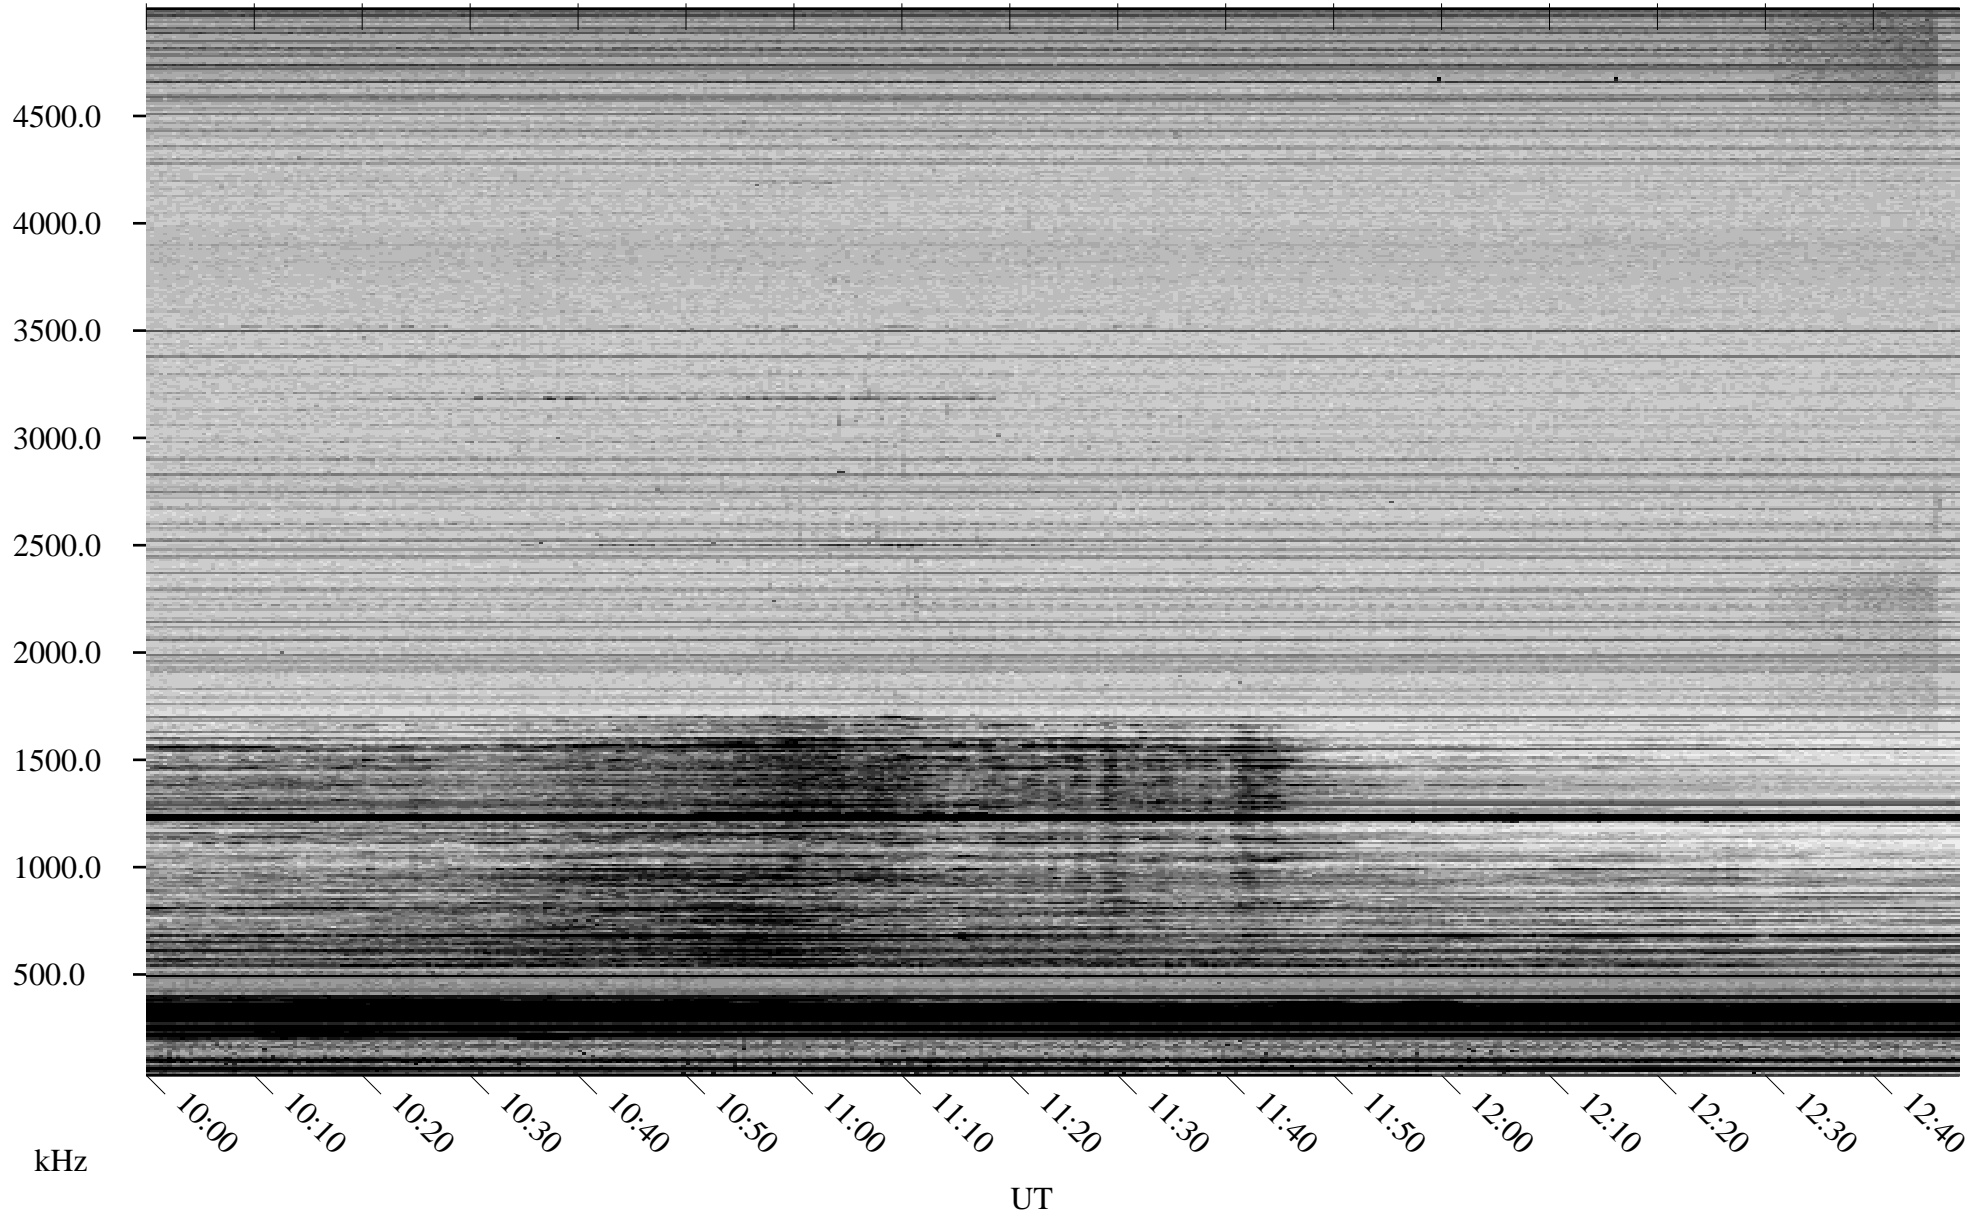

# 03/13/2007 Churchill, Manitoba

Linear Scale    Black = 161    White = 15

CH07071L.R00m max\_12

Page 5

# 03/13/2007 Churchill, Manitoba

Linear Scale    Black = 161    White = 15

CH07071L.R00m max\_12

Page 6