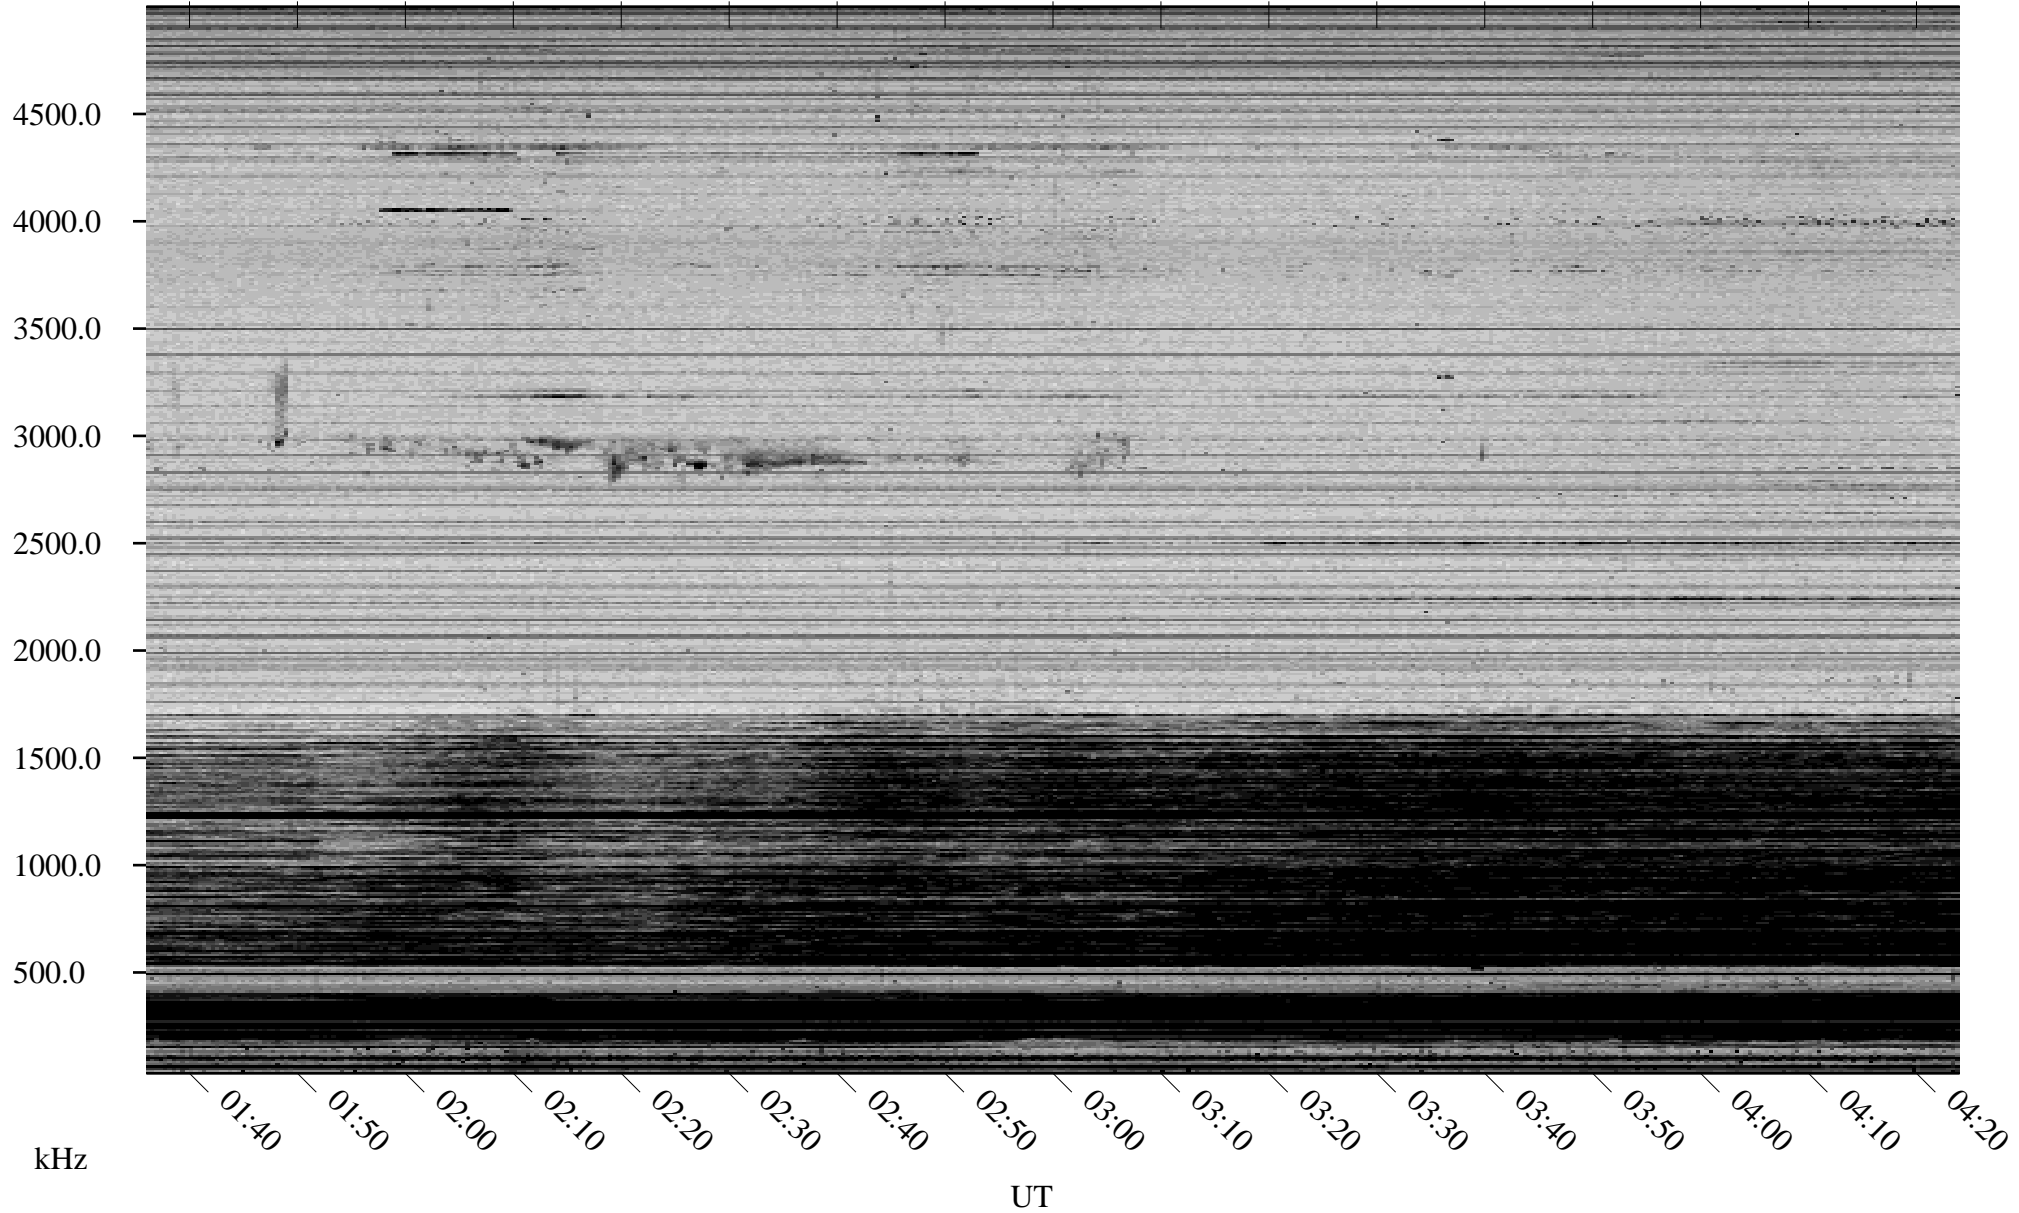

# 03/12/2007 Churchill, Manitoba

Linear Scale    Black = 161    White = 15

CH07071L.R00m max\_12

Page 1

# 03/12/2007 Churchill, Manitoba

Linear Scale    Black = 161    White = 15

CH07071L.R00m max\_12

Page 2

# 03/13/2007 Churchill, Manitoba

Linear Scale    Black = 161    White = 15

CH07071L.R00m max\_12

Page 3

# 03/13/2007 Churchill, Manitoba

Linear Scale    Black = 161    White = 15

CH07071L.R00m max\_12

Page 4