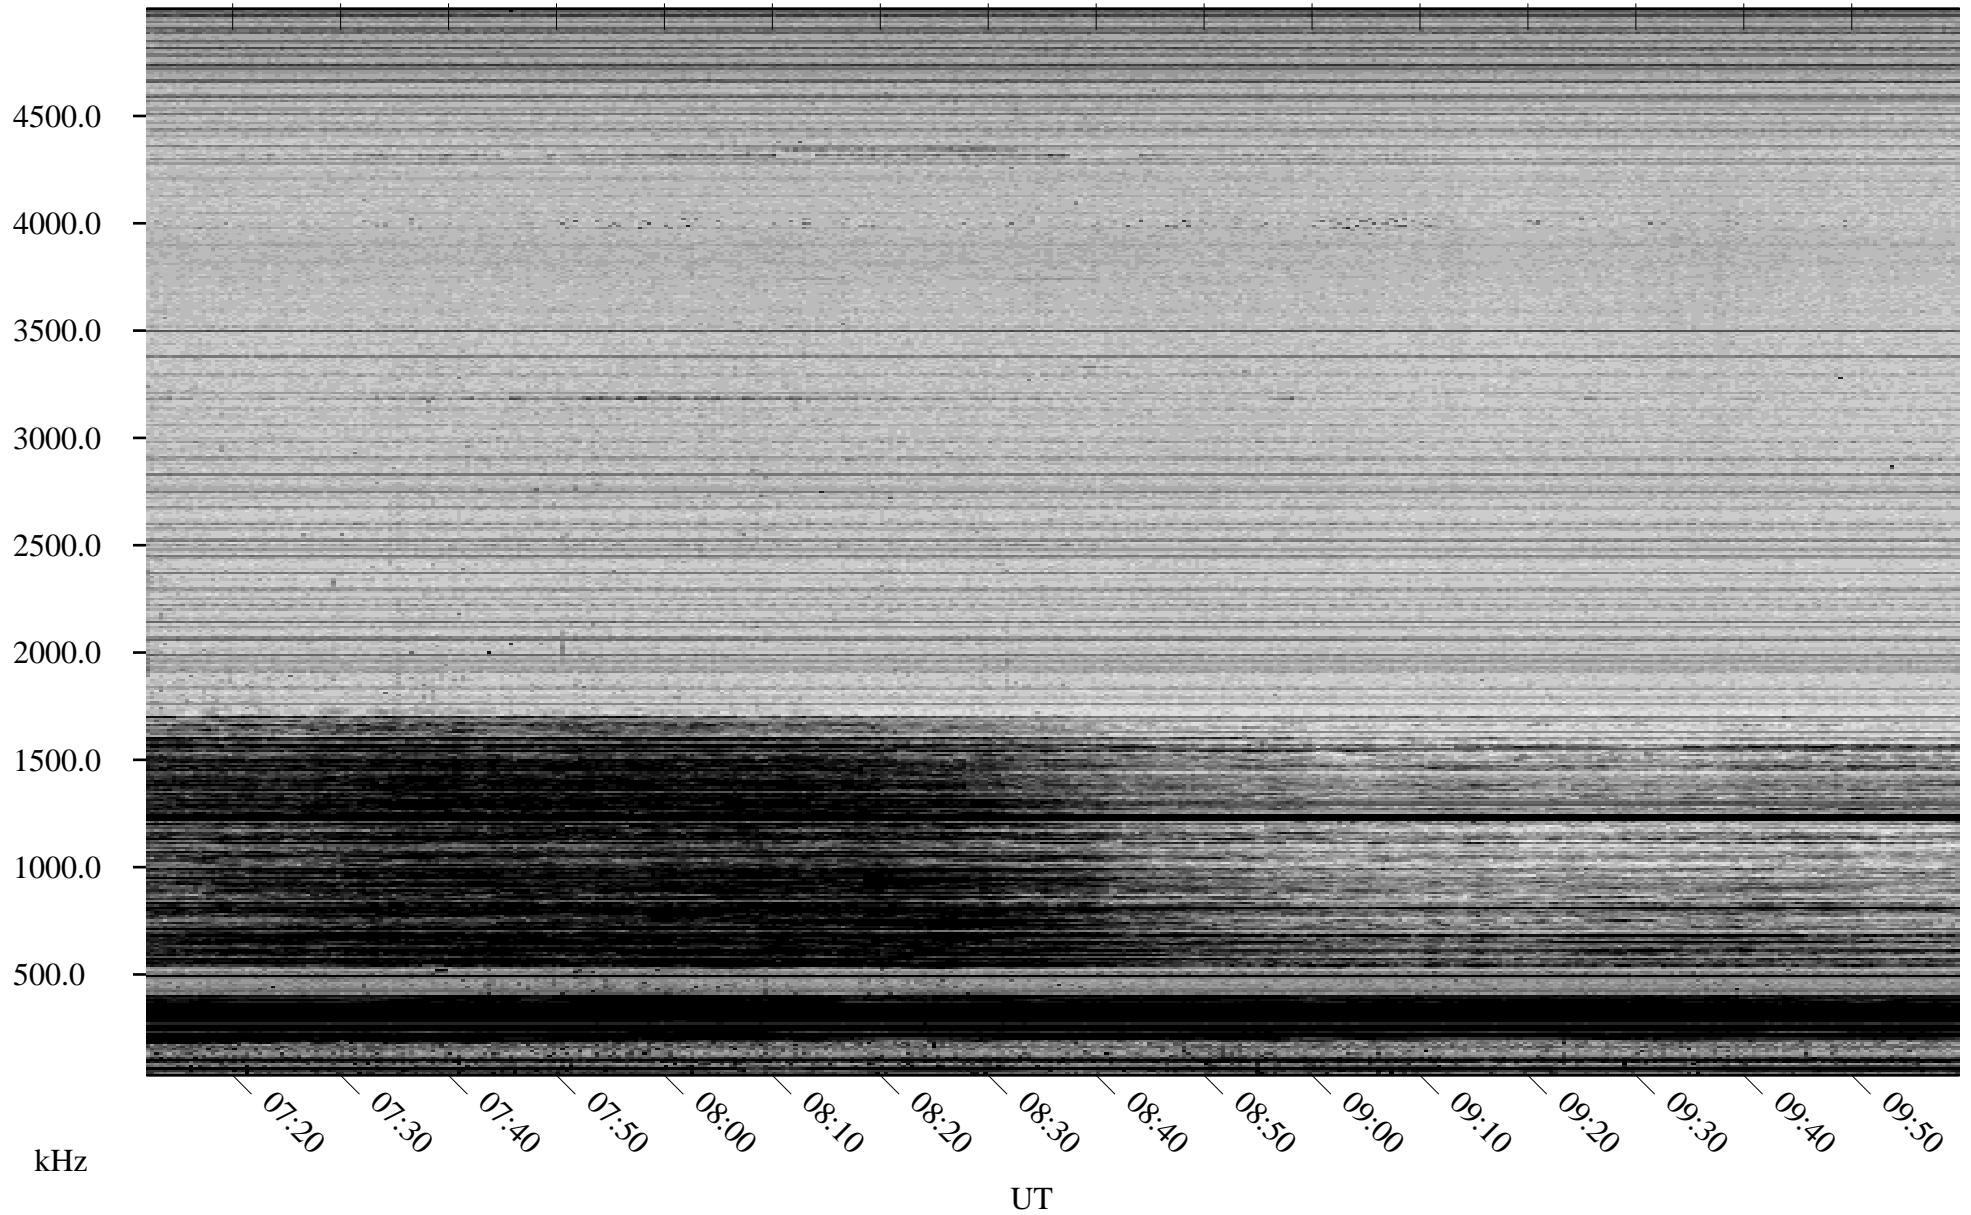

# 03/12/2007 Churchill, Manitoba

Linear Scale    Black = 161    White = 15

CH07071L.R00m max\_12

Page 1

# 03/13/2007 Churchill, Manitoba

Linear Scale    Black = 161    White = 15

CH07071L.R00m max\_12

Page 3

# 03/13/2007 Churchill, Manitoba

Linear Scale    Black = 161    White = 15

CH07071L.R00m max\_12

Page 4

# 03/13/2007 Churchill, Manitoba

Linear Scale    Black = 161    White = 15

CH07071L.R00m max\_12

Page 5