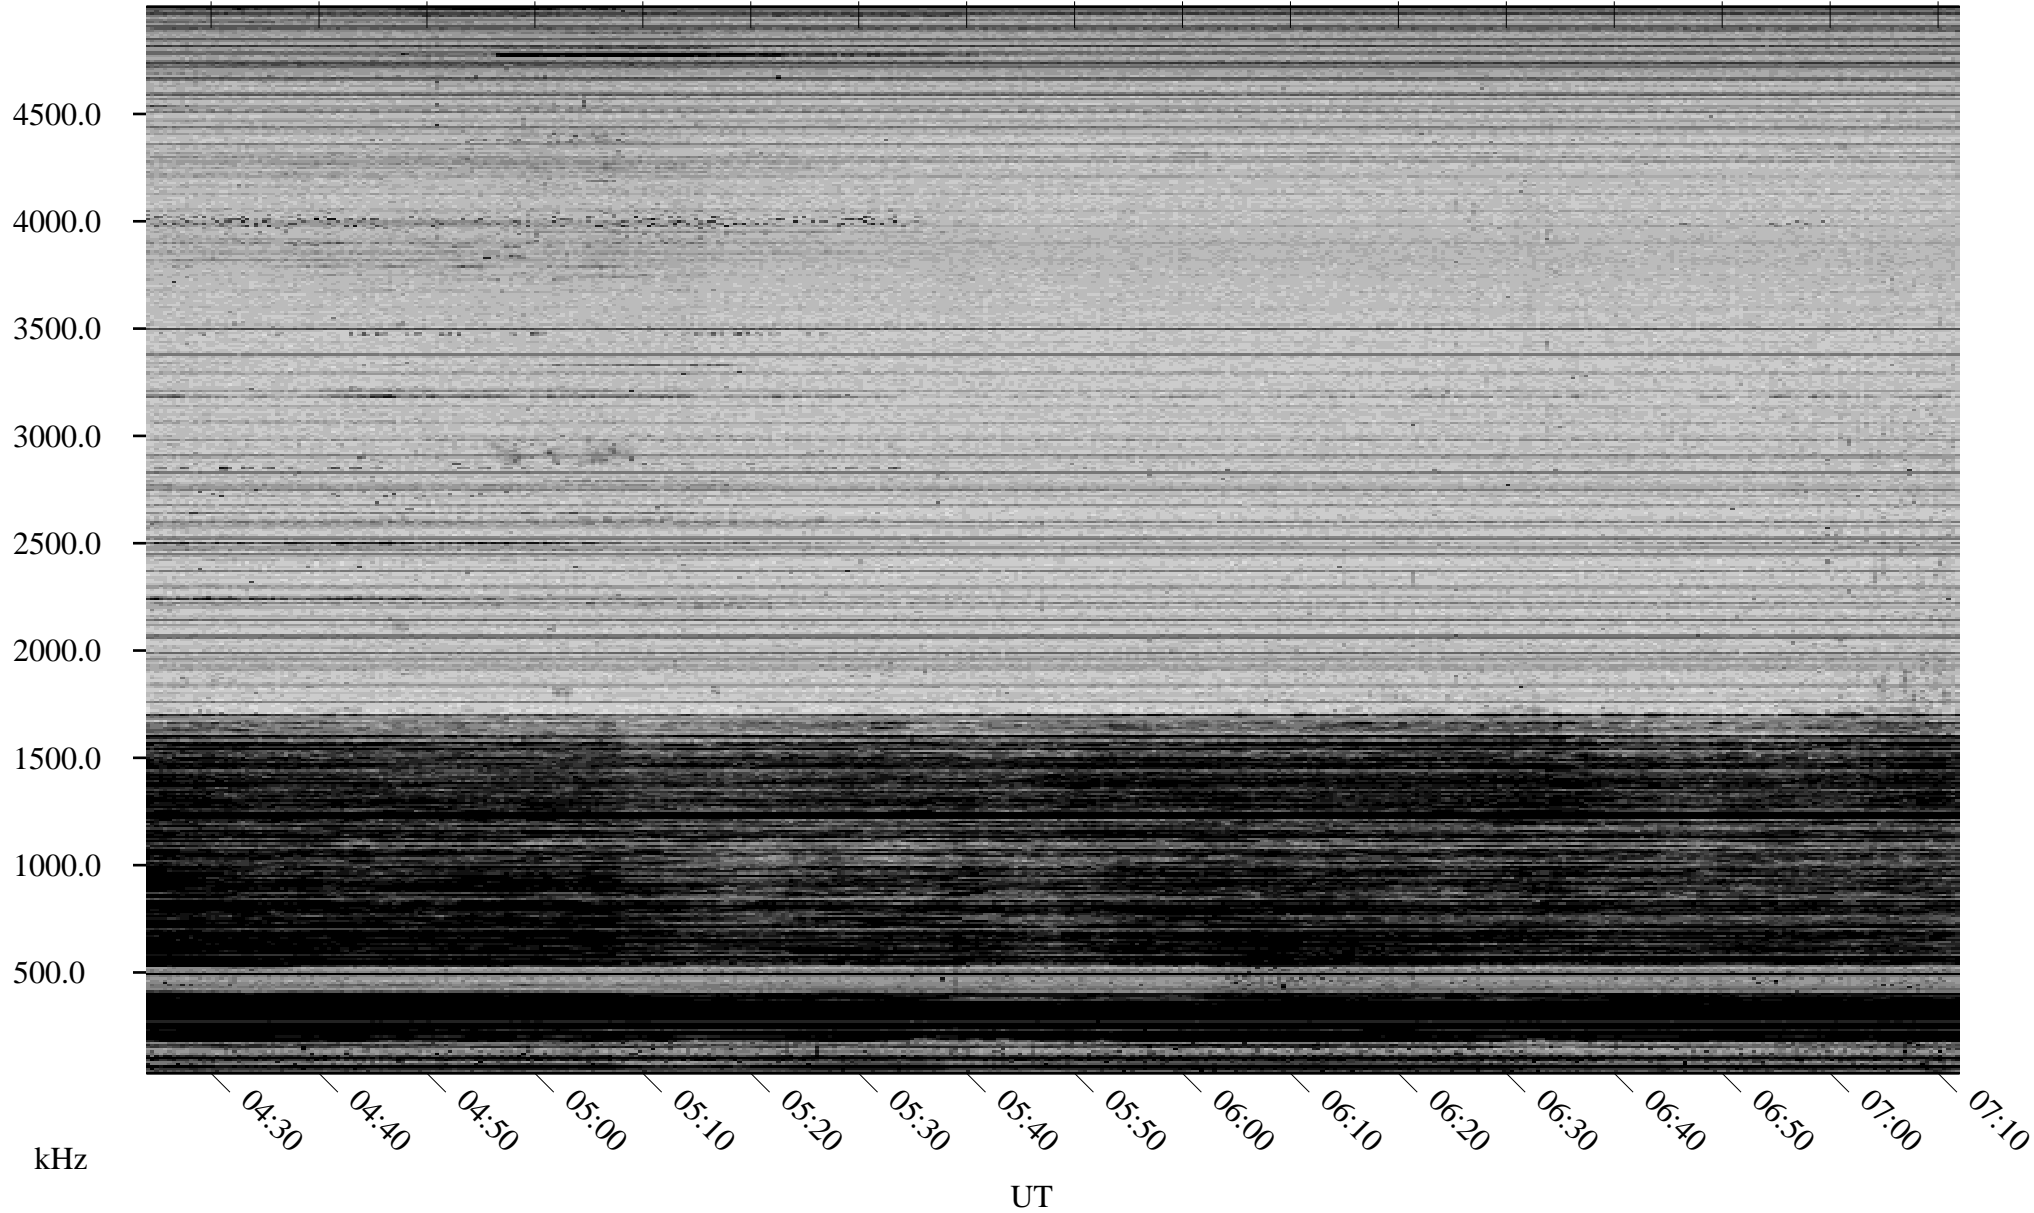

# 03/12/2007 Churchill, Manitoba

Linear Scale    Black = 161    White = 15

CH07071L.R00m max\_12

Page 1

# 03/12/2007 Churchill, Manitoba

Linear Scale    Black = 161    White = 15

CH07071L.R00m max\_12

Page 2

# 03/13/2007 Churchill, Manitoba

Linear Scale    Black = 161    White = 15

CH07071L.R00m max\_12

Page 3

# 03/13/2007 Churchill, Manitoba

Linear Scale    Black = 161    White = 15

CH07071L.R00m max\_12

Page 4