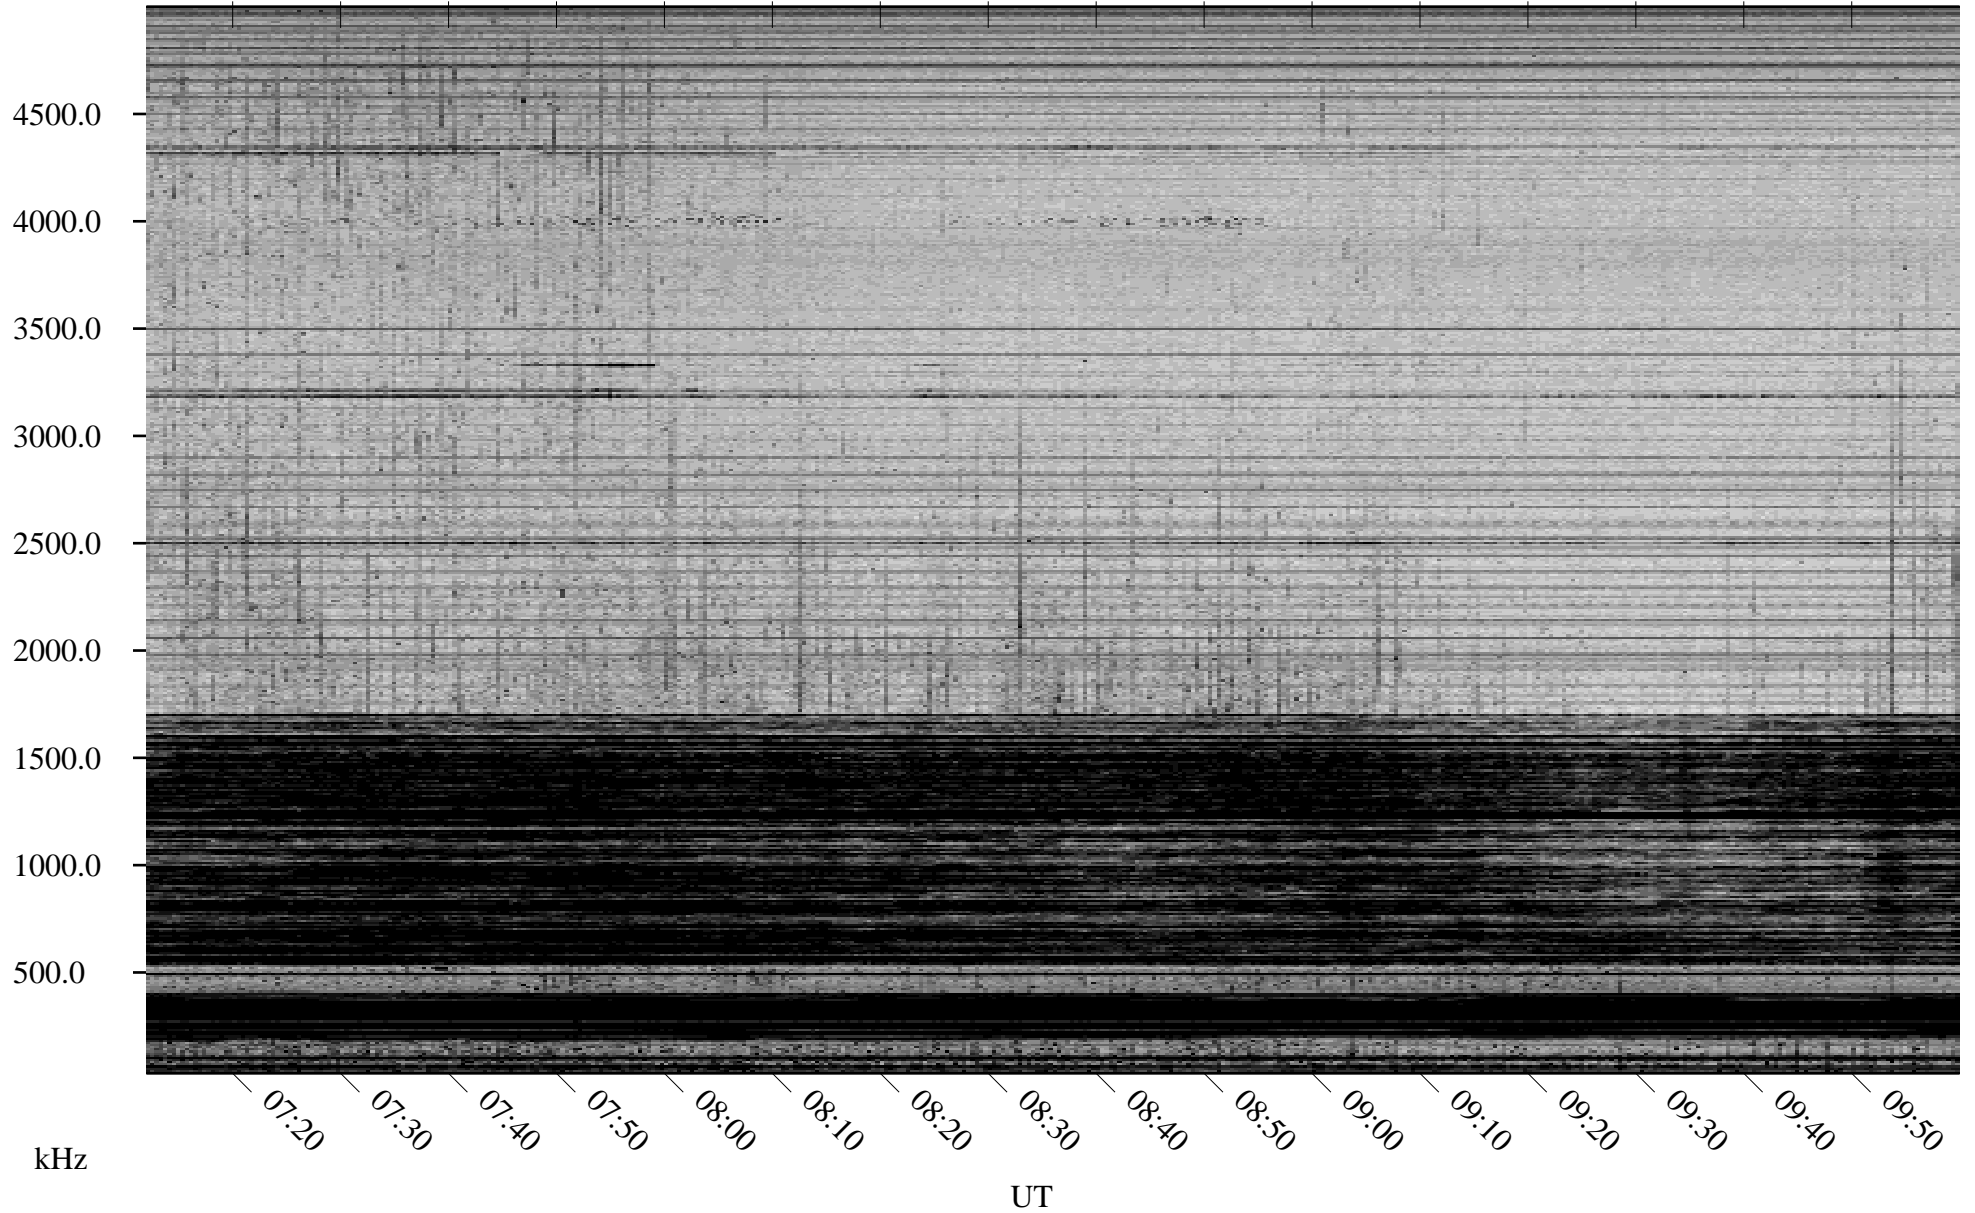

03/13/2007 Churchill, Manitoba

Linear Scale Black = 161 White = 15

CH07072L.R00m max_12

Page 1

03/13/2007 Churchill, Manitoba

Linear Scale Black = 161 White = 15

CH07072L.R00m max_12

Page 2

03/14/2007 Churchill, Manitoba

Linear Scale Black = 161 White = 15

CH07072L.R00m max_12

Page 3

03/14/2007 Churchill, Manitoba

Linear Scale Black = 161 White = 15

CH07072L.R00m max_12

Page 4

03/14/2007 Churchill, Manitoba

Linear Scale Black = 161 White = 15

CH07072L.R00m max_12

Page 5

03/14/2007 Churchill, Manitoba

Linear Scale Black = 161 White = 15

CH07072L.R00m max_12

Page 6

03/14/2007 Churchill, Manitoba

Linear Scale Black = 161 White = 15

CH07072L.R00m max_12

Page 7

03/14/2007 Churchill, Manitoba

Linear Scale Black = 161 White = 15

CH07072L.R00m max_12

Page 8