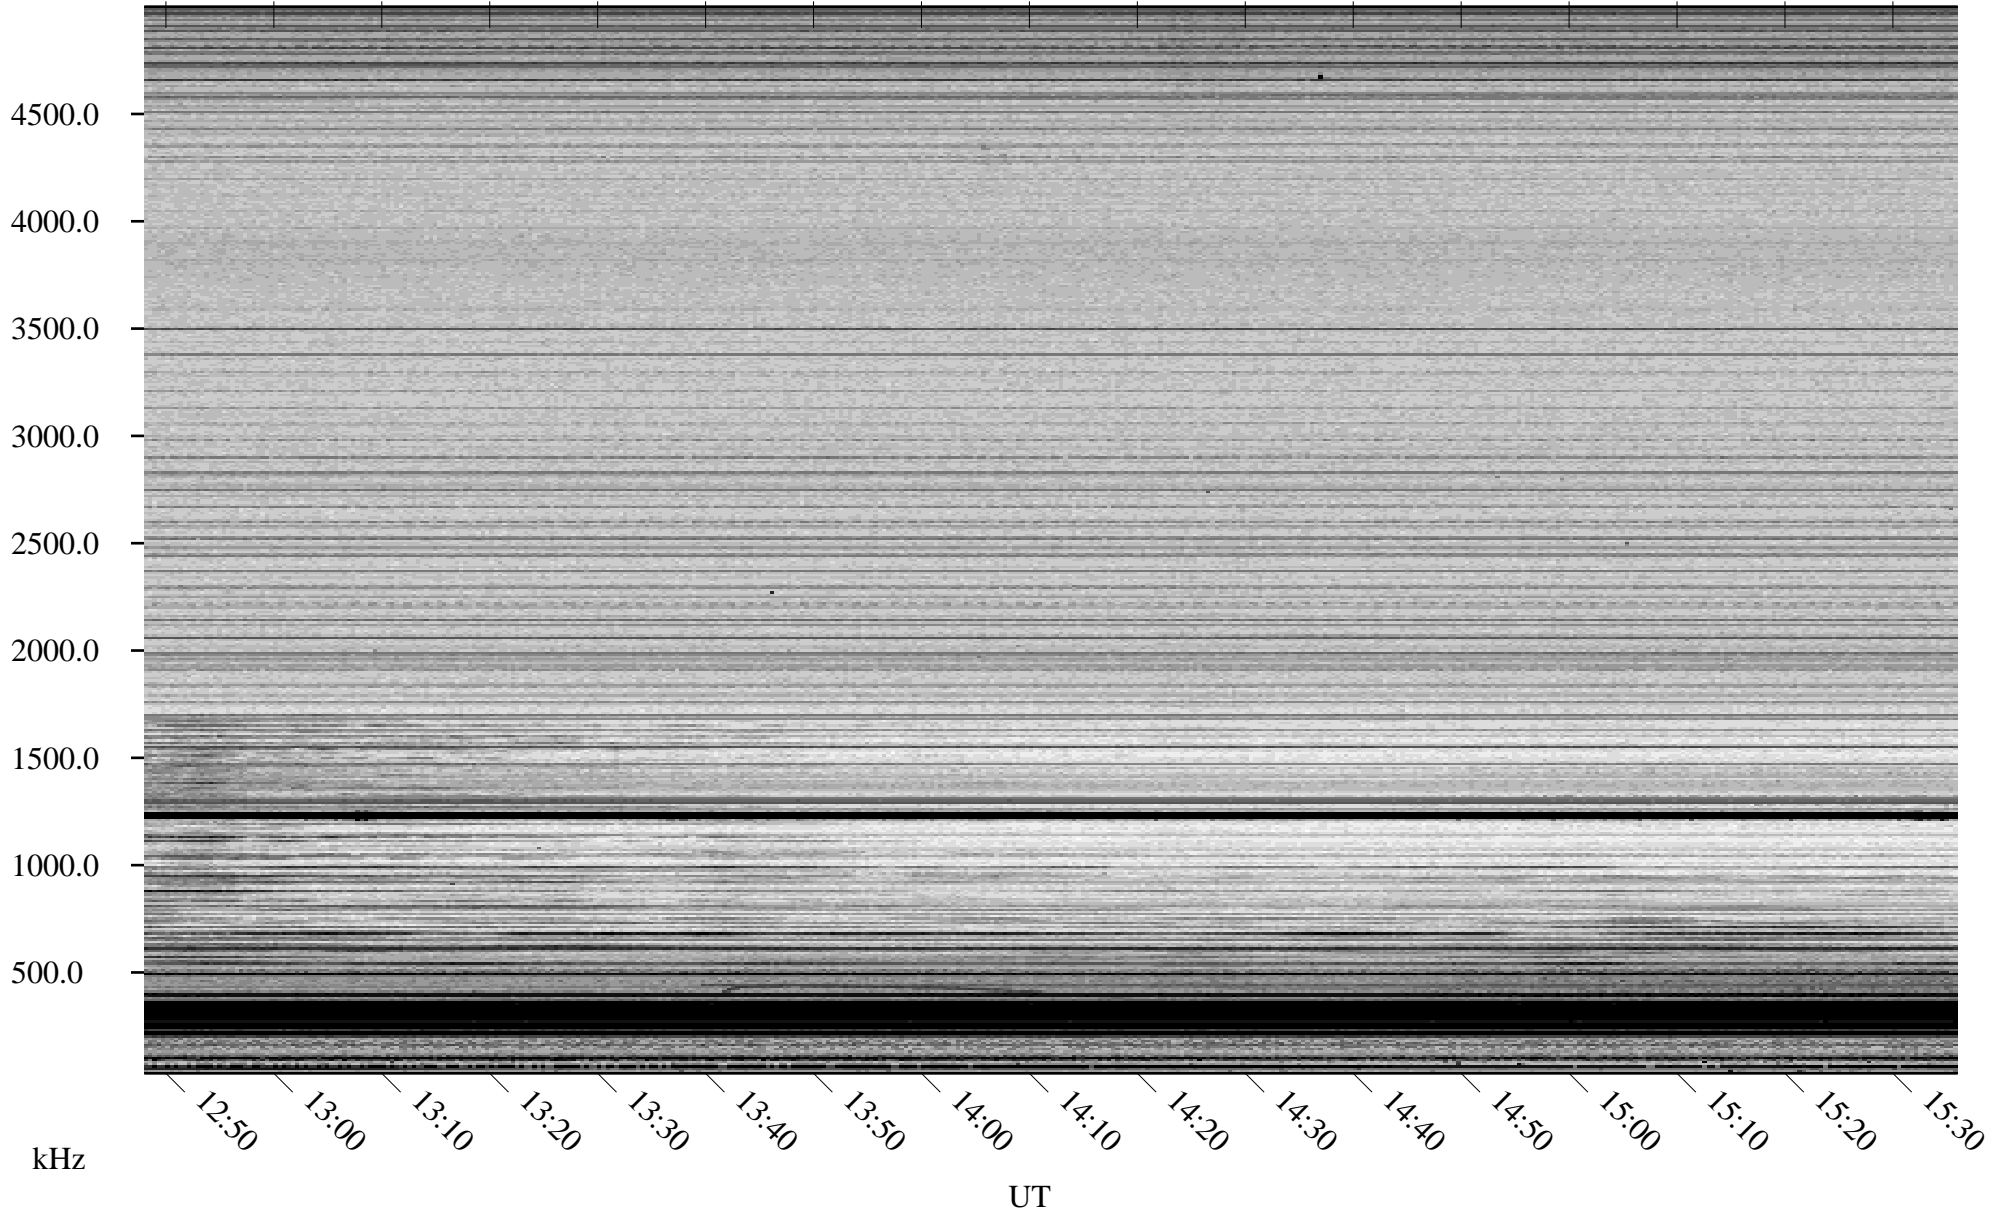

03/13/2007 Churchill, Manitoba

Linear Scale Black = 161 White = 15

CH07072L.R00m max_12

Page 1

03/13/2007 Churchill, Manitoba

Linear Scale Black = 161 White = 15

CH07072L.R00m max_12

Page 2

03/14/2007 Churchill, Manitoba

Linear Scale Black = 161 White = 15

CH07072L.R00m max_12

Page 3

03/14/2007 Churchill, Manitoba

Linear Scale Black = 161 White = 15

CH07072L.R00m max_12

Page 4

03/14/2007 Churchill, Manitoba

Linear Scale Black = 161 White = 15

CH07072L.R00m max_12

Page 5

03/14/2007 Churchill, Manitoba

Linear Scale Black = 161 White = 15

CH07072L.R00m max_12

Page 6

03/14/2007 Churchill, Manitoba

Linear Scale Black = 161 White = 15

CH07072L.R00m max_12

Page 7

03/14/2007 Churchill, Manitoba

Linear Scale Black = 161 White = 15

CH07072L.R00m max_12

Page 8