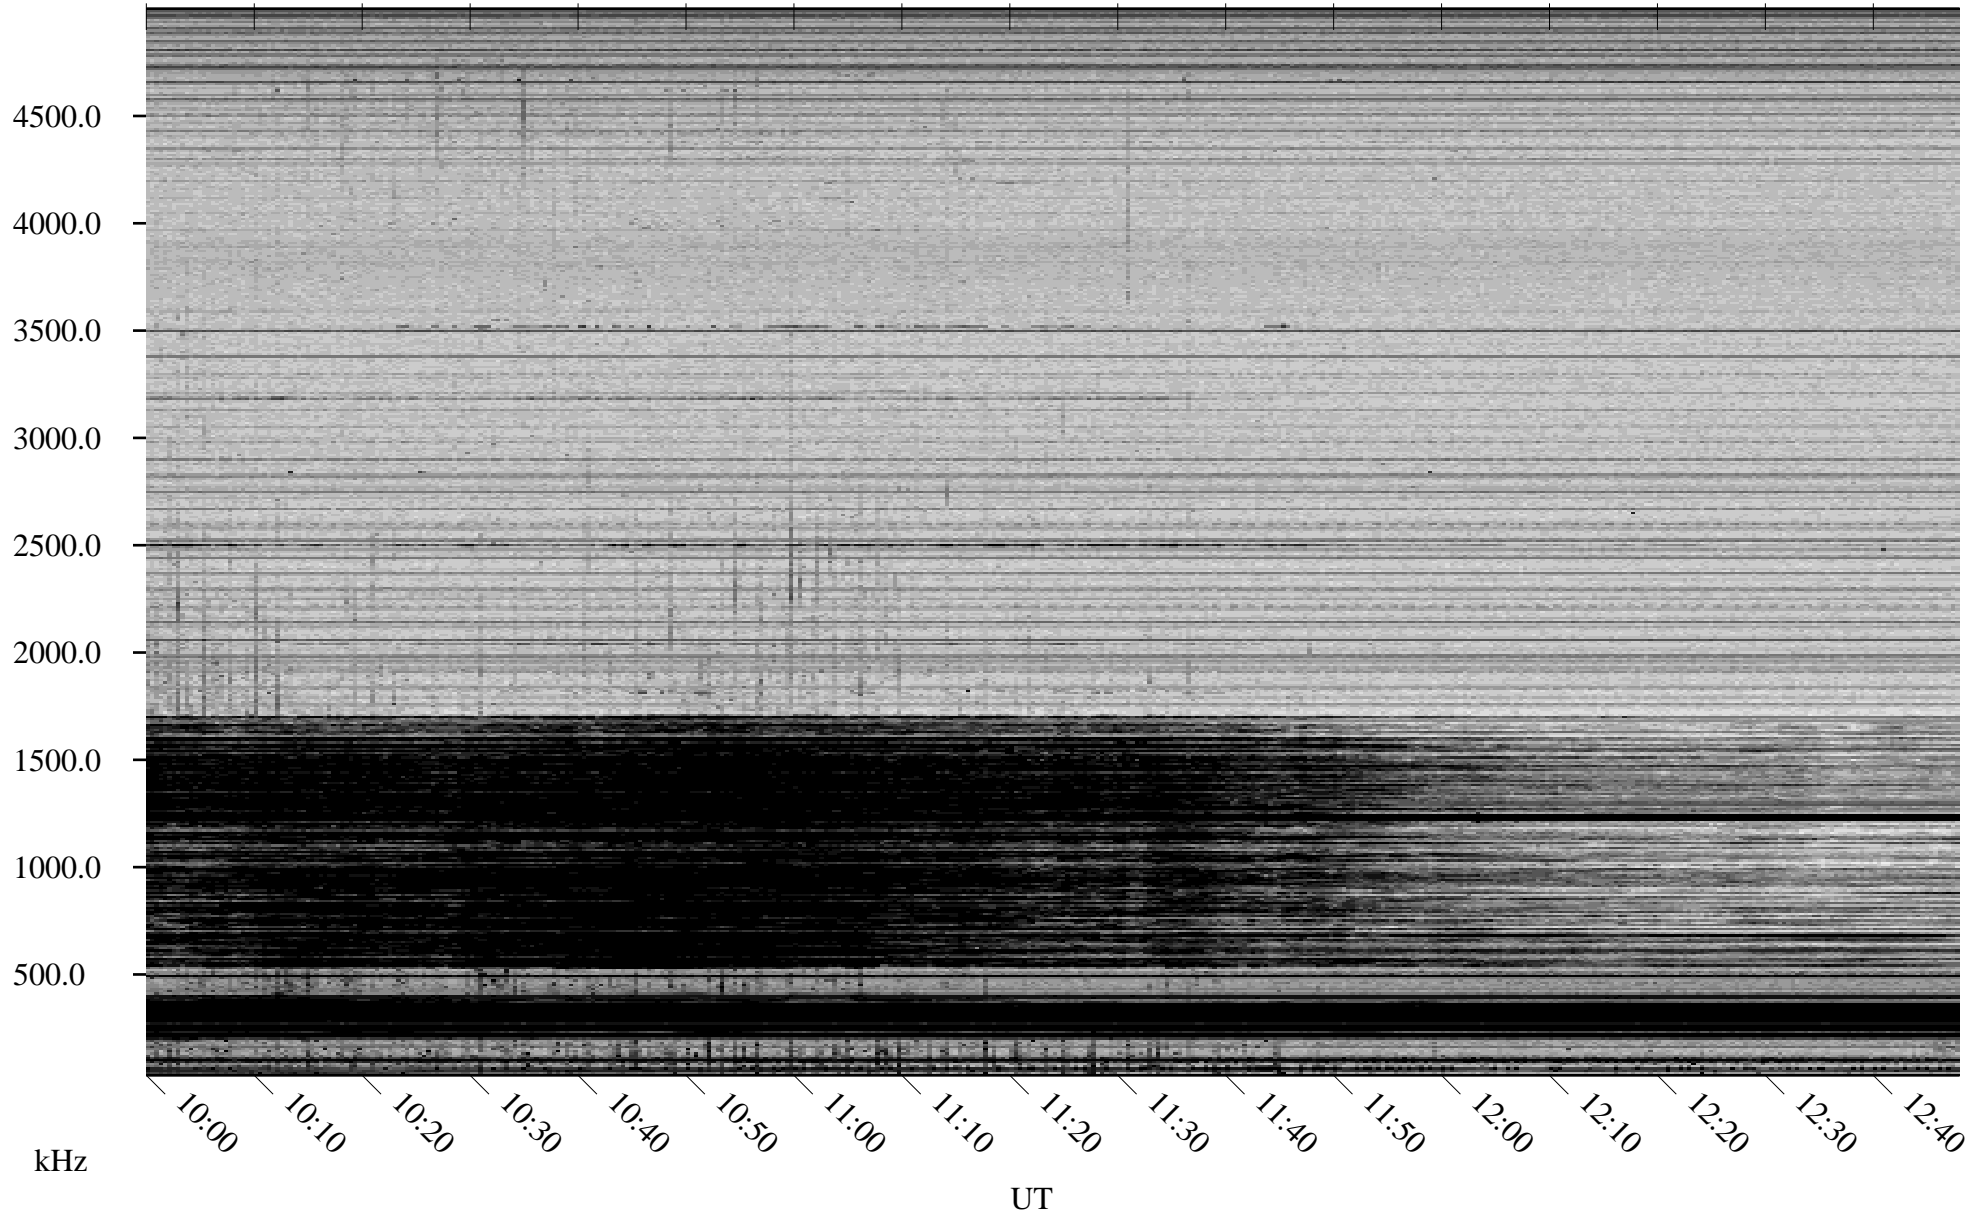

03/13/2007 Churchill, Manitoba

Linear Scale Black = 161 White = 15

CH07072L.R00m max_12

Page 1

03/13/2007 Churchill, Manitoba

Linear Scale Black = 161 White = 15

CH07072L.R00m max_12

Page 2

03/14/2007 Churchill, Manitoba

Linear Scale Black = 161 White = 15

CH07072L.R00m max_12

Page 3

03/14/2007 Churchill, Manitoba

Linear Scale Black = 161 White = 15

CH07072L.R00m max_12

Page 4

03/14/2007 Churchill, Manitoba

Linear Scale Black = 161 White = 15

CH07072L.R00m max_12

Page 5

03/14/2007 Churchill, Manitoba

Linear Scale Black = 161 White = 15

CH07072L.R00m max_12

Page 6

03/14/2007 Churchill, Manitoba

Linear Scale Black = 161 White = 15

CH07072L.R00m max_12

Page 7

03/14/2007 Churchill, Manitoba

Linear Scale Black = 161 White = 15

CH07072L.R00m max_12

Page 8