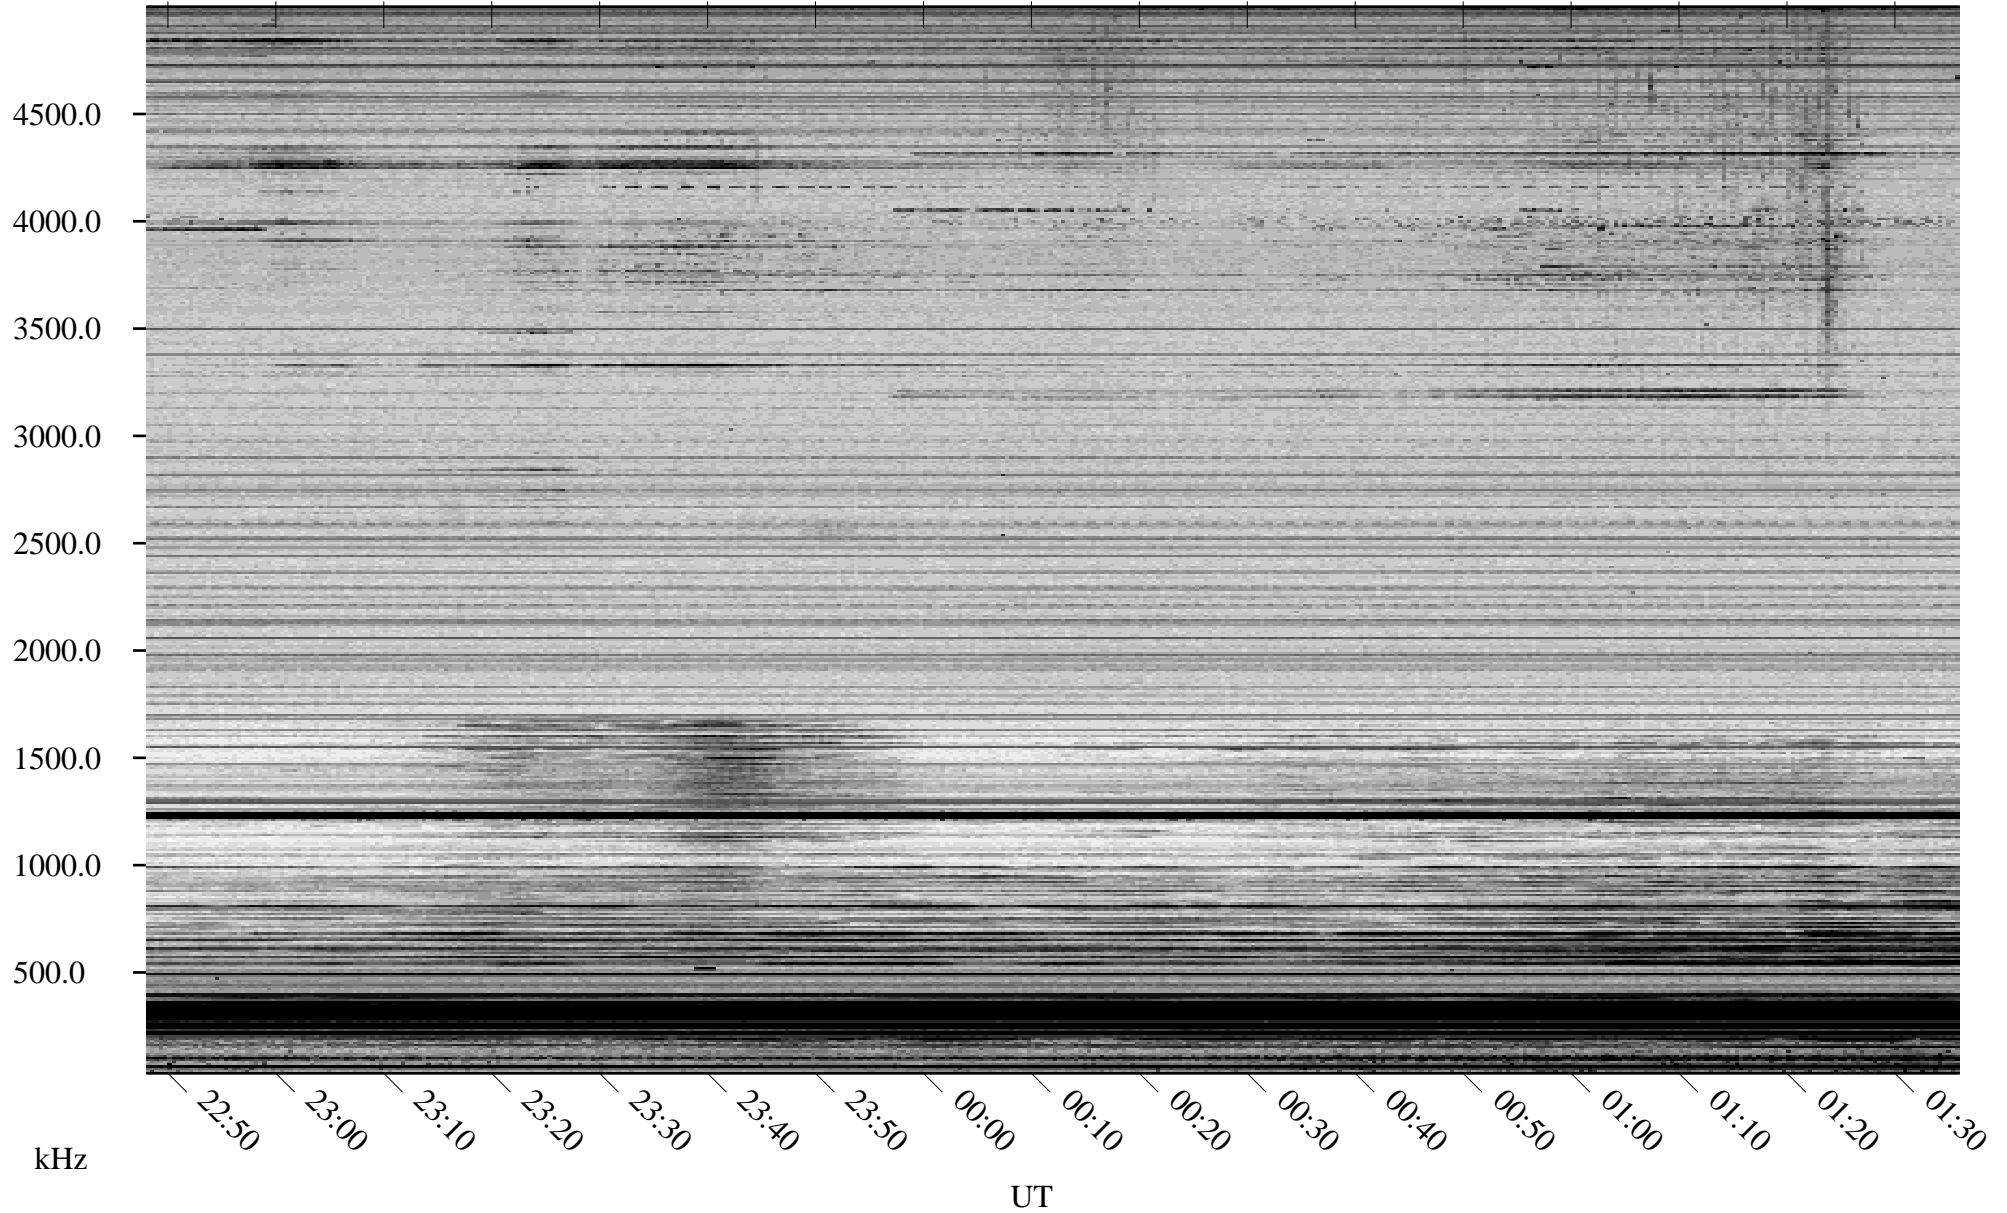

03/13/2007 Churchill, Manitoba

Linear Scale Black = 161 White = 15

CH07072L.R00m max_12

Page 1

03/13/2007 Churchill, Manitoba

Linear Scale Black = 161 White = 15

CH07072L.R00m max_12

Page 2

03/14/2007 Churchill, Manitoba

Linear Scale Black = 161 White = 15

CH07072L.R00m max_12

Page 3

03/14/2007 Churchill, Manitoba

Linear Scale Black = 161 White = 15

CH07072L.R00m max_12

Page 4

03/14/2007 Churchill, Manitoba

Linear Scale Black = 161 White = 15

CH07072L.R00m max_12

Page 5

03/14/2007 Churchill, Manitoba

Linear Scale Black = 161 White = 15

CH07072L.R00m max_12

Page 6

03/14/2007 Churchill, Manitoba

Linear Scale Black = 161 White = 15

CH07072L.R00m max_12

Page 7

03/14/2007 Churchill, Manitoba

Linear Scale Black = 161 White = 15

CH07072L.R00m max_12

Page 8