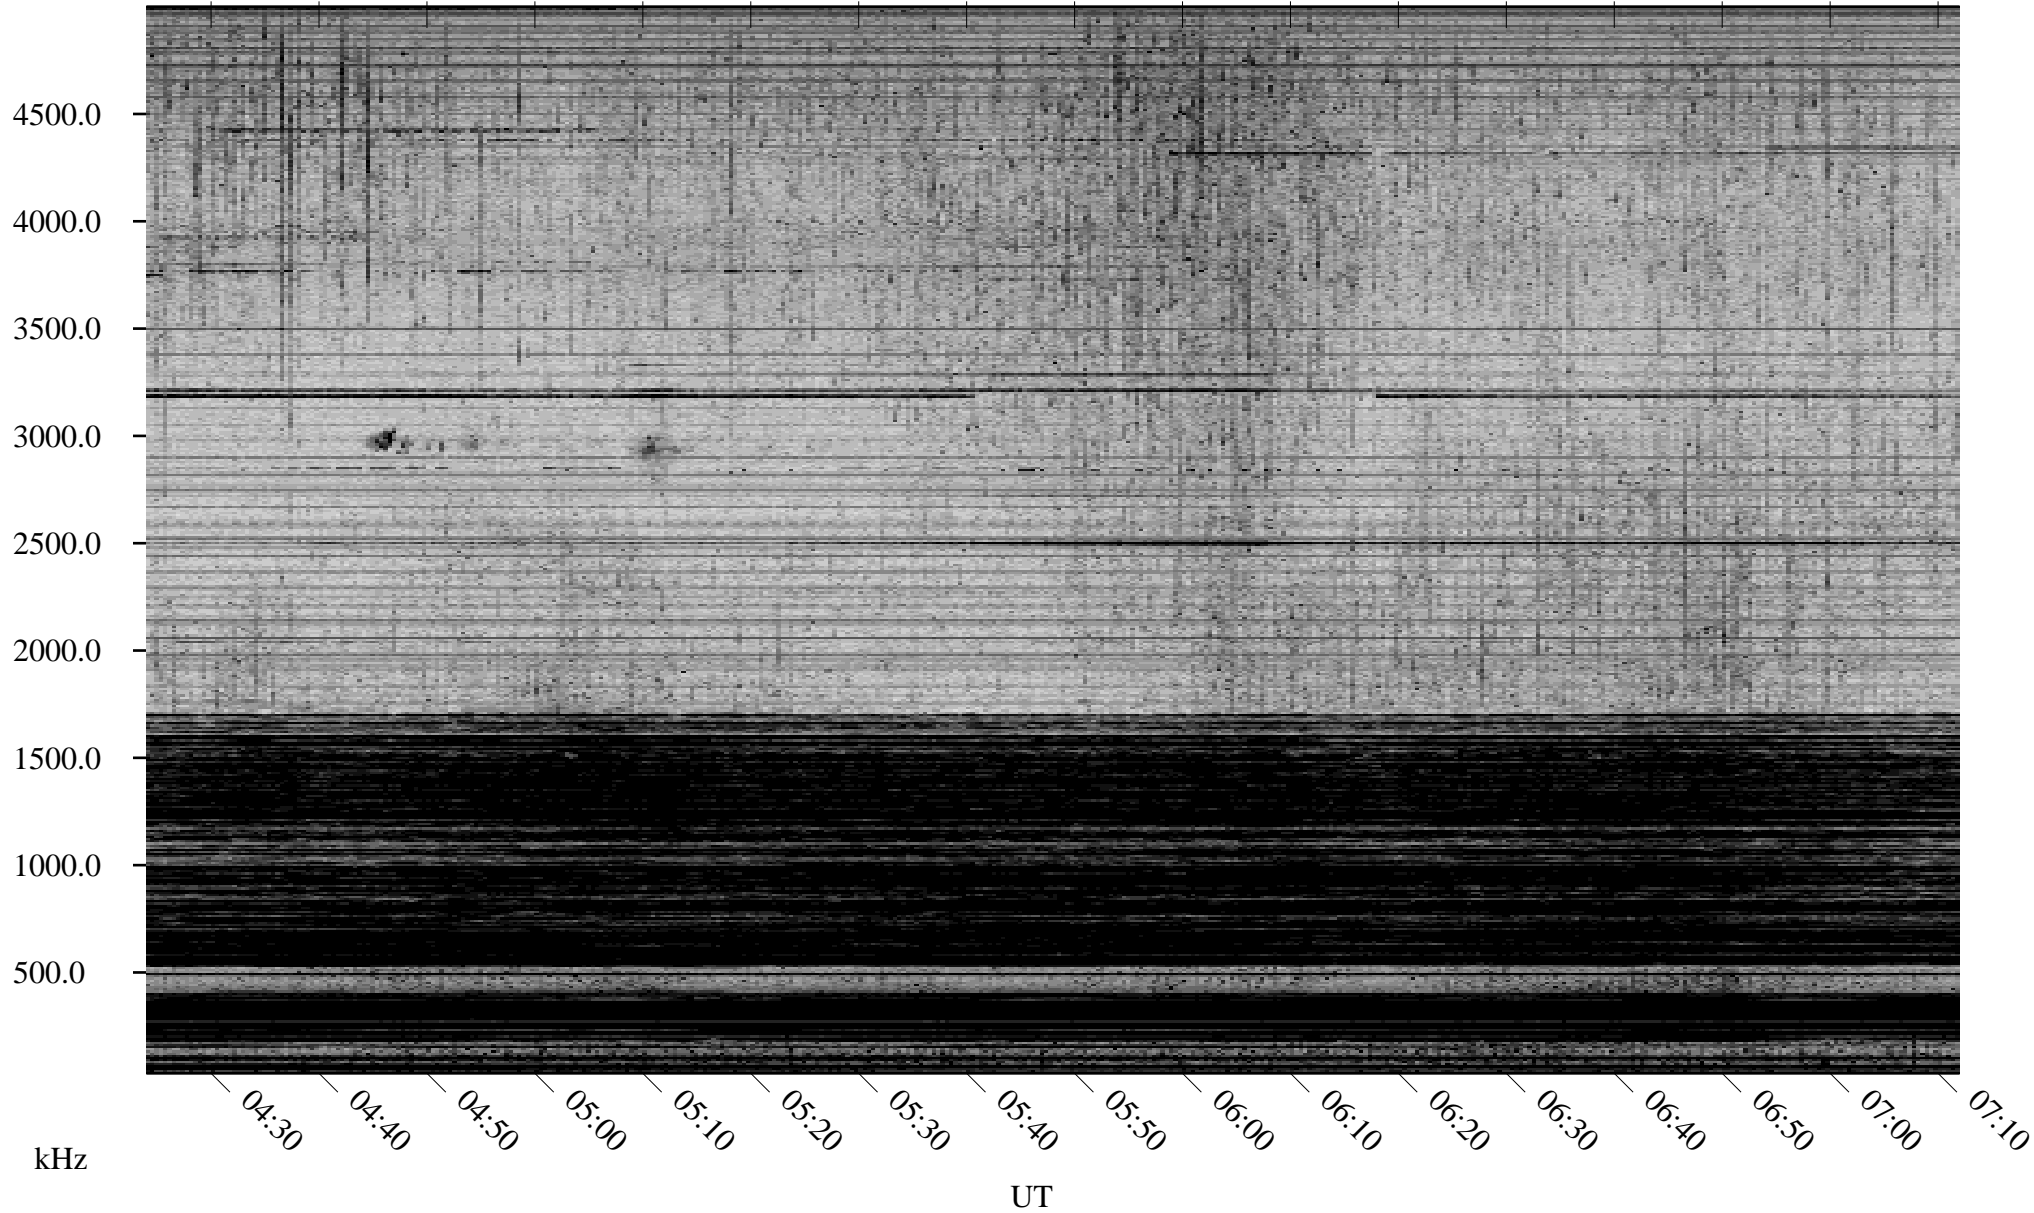

03/13/2007 Churchill, Manitoba

Linear Scale Black = 161 White = 15

CH07072L.R00m max_12

Page 1

03/13/2007 Churchill, Manitoba

Linear Scale Black = 161 White = 15

CH07072L.R00m max_12

Page 2

03/14/2007 Churchill, Manitoba

Linear Scale Black = 161 White = 15

CH07072L.R00m max_12

Page 3

03/14/2007 Churchill, Manitoba

Linear Scale Black = 161 White = 15

CH07072L.R00m max_12

Page 4

03/14/2007 Churchill, Manitoba

Linear Scale Black = 161 White = 15

CH07072L.R00m max_12

Page 5

03/14/2007 Churchill, Manitoba

Linear Scale Black = 161 White = 15

CH07072L.R00m max_12

Page 6

03/14/2007 Churchill, Manitoba

Linear Scale Black = 161 White = 15

CH07072L.R00m max_12

Page 7

03/14/2007 Churchill, Manitoba

Linear Scale Black = 161 White = 15

CH07072L.R00m max_12

Page 8