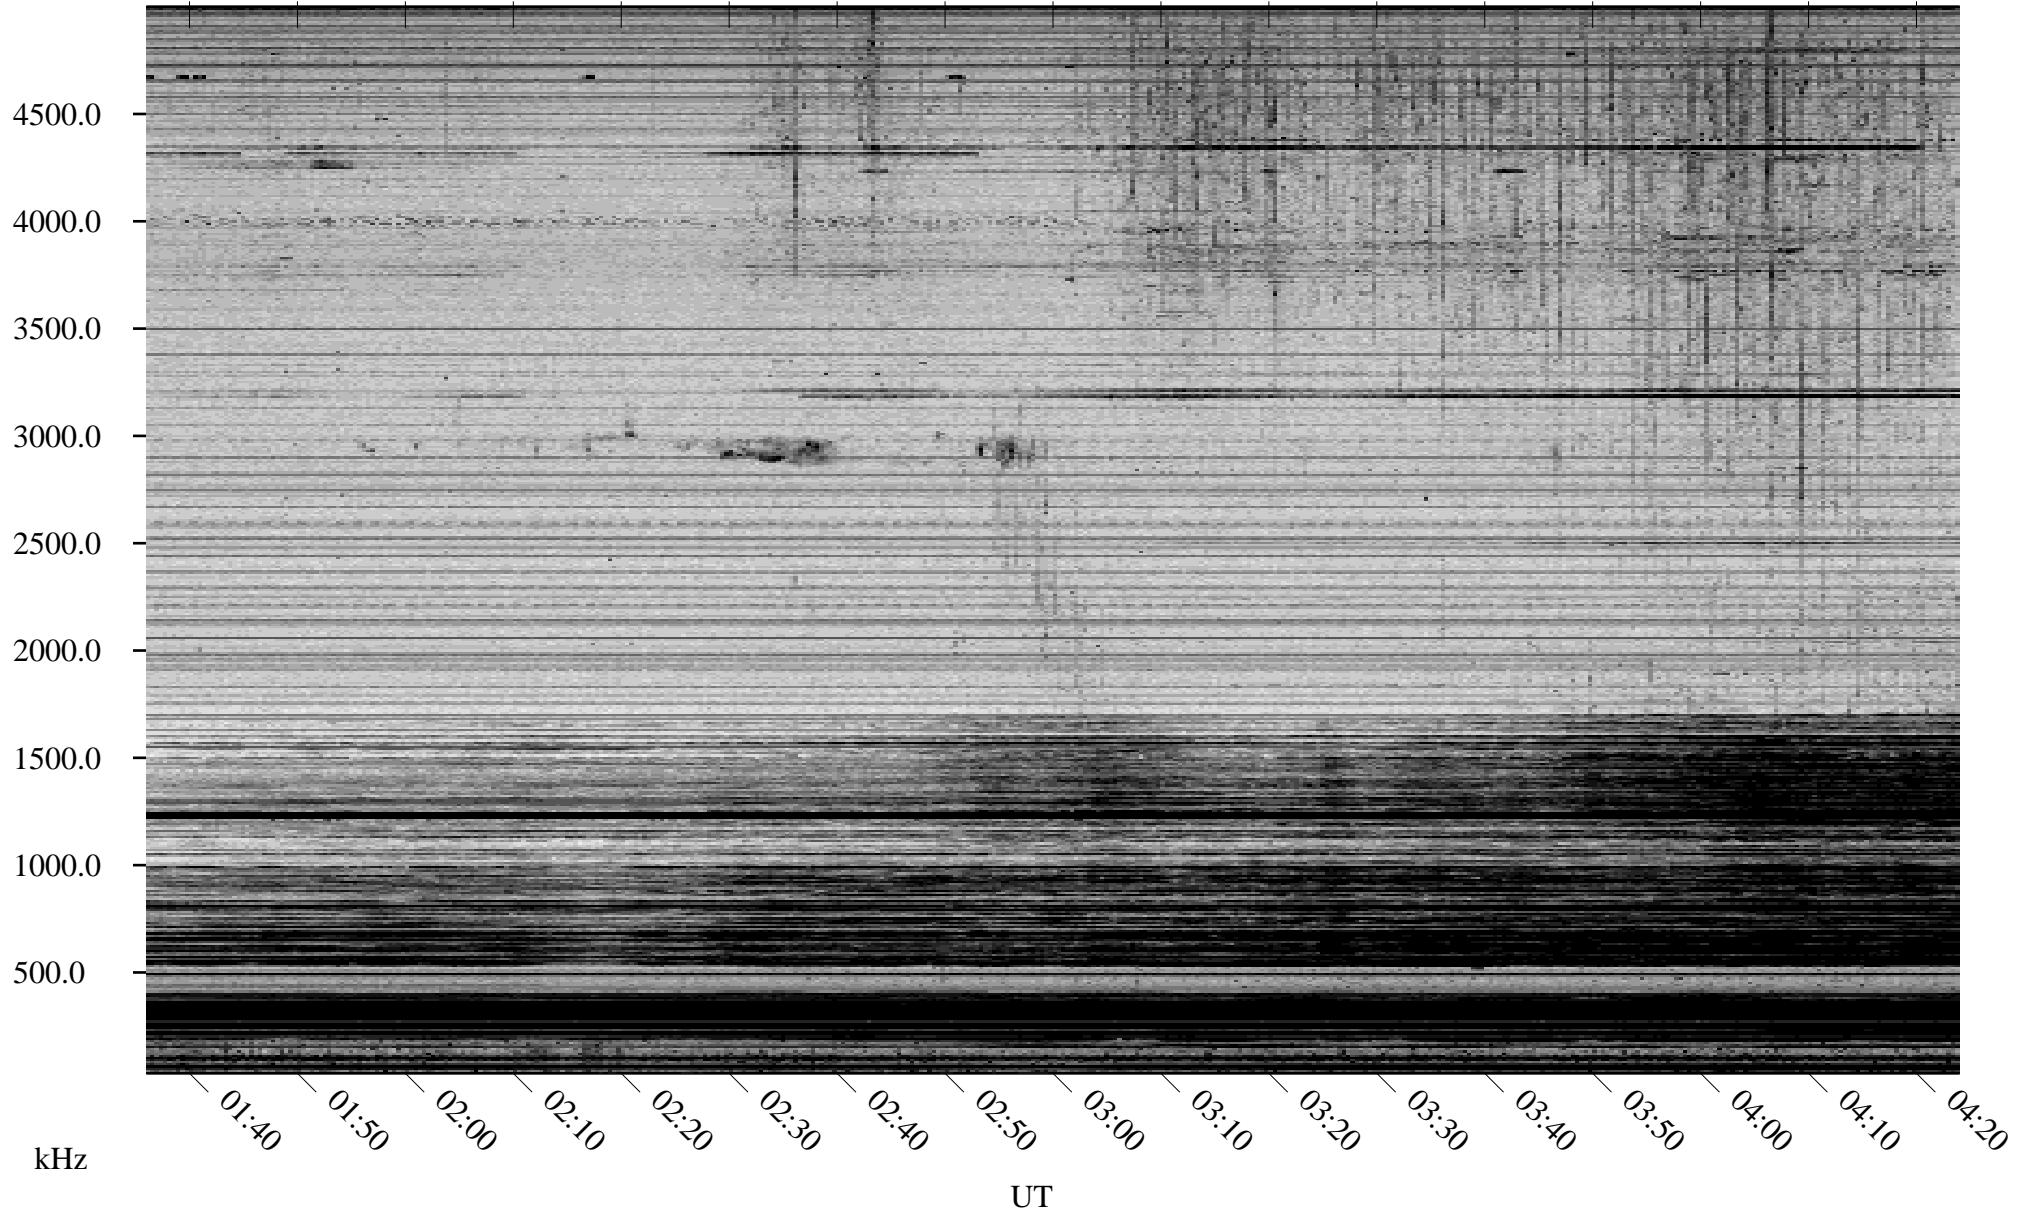

03/13/2007 Churchill, Manitoba

Linear Scale Black = 161 White = 15

CH07072L.R00m max_12

Page 1

03/13/2007 Churchill, Manitoba

Linear Scale Black = 161 White = 15

CH07072L.R00m max_12

Page 2

03/14/2007 Churchill, Manitoba

Linear Scale Black = 161 White = 15

CH07072L.R00m max_12

Page 3

03/14/2007 Churchill, Manitoba

Linear Scale Black = 161 White = 15

CH07072L.R00m max_12

Page 4

03/14/2007 Churchill, Manitoba

Linear Scale Black = 161 White = 15

CH07072L.R00m max_12

Page 5

03/14/2007 Churchill, Manitoba

Linear Scale Black = 161 White = 15

CH07072L.R00m max_12

Page 6

03/14/2007 Churchill, Manitoba

Linear Scale Black = 161 White = 15

CH07072L.R00m max_12

Page 7

03/14/2007 Churchill, Manitoba

Linear Scale Black = 161 White = 15

CH07072L.R00m max_12

Page 8