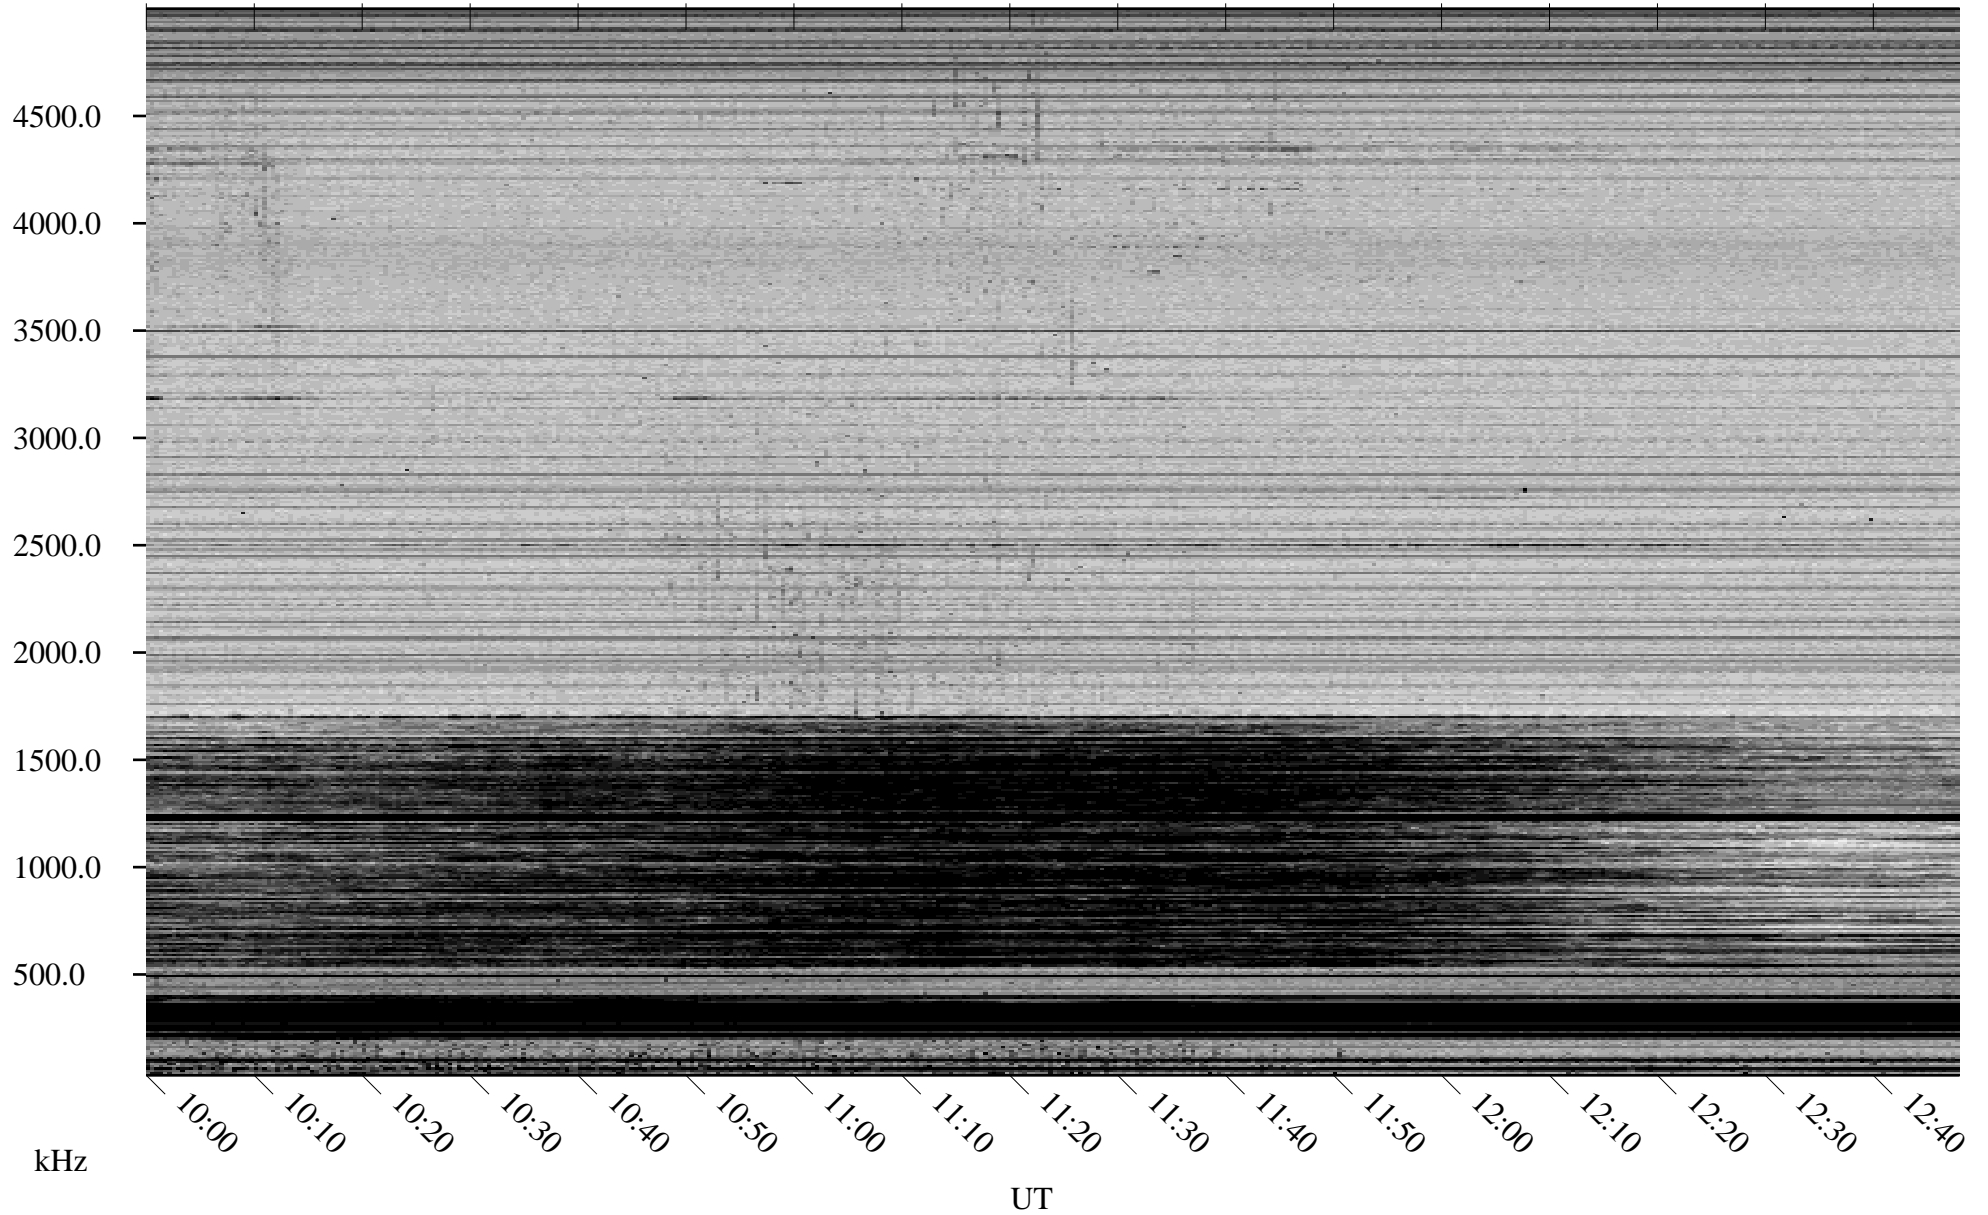

# 03/15/2007 Churchill, Manitoba

Linear Scale    Black = 161    White = 15

CH07073L.R00m max\_12

Page 4

# 03/15/2007 Churchill, Manitoba

Linear Scale    Black = 161    White = 15

CH07073L.R00m max\_12

Page 5

# 03/15/2007 Churchill, Manitoba

Linear Scale    Black = 161    White = 15

CH07073L.R00m max\_12

Page 6

# 03/15/2007 Churchill, Manitoba

Linear Scale    Black = 161    White = 15

CH07073L.R00m max\_12

Page 7