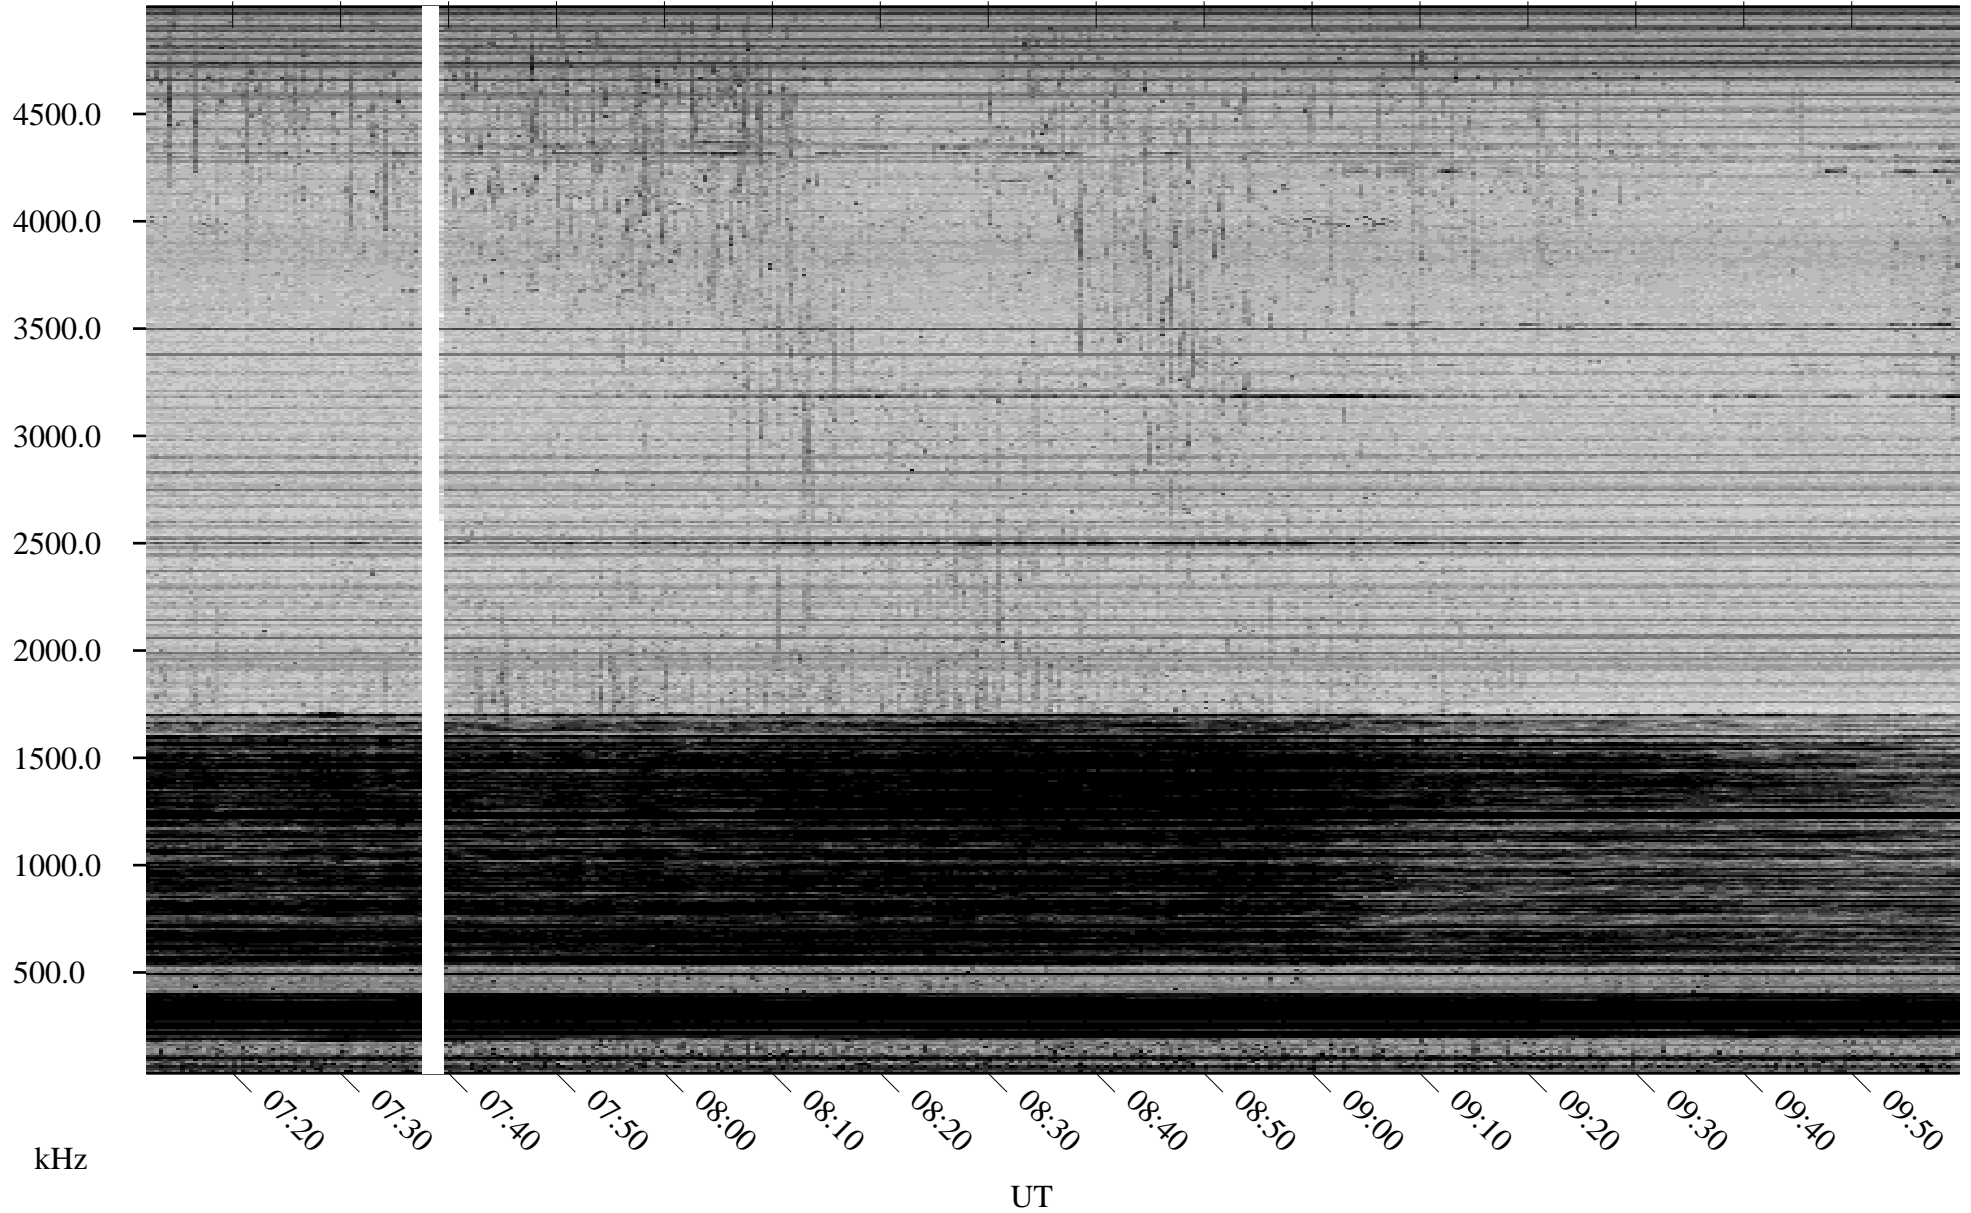

# 03/14/2007 Churchill, Manitoba

Linear Scale    Black = 161    White = 15

CH07073L.R00m max\_12

Page 1

# 03/15/2007 Churchill, Manitoba

Linear Scale    Black = 161    White = 15

CH07073L.R00m max\_12

Page 4

# 03/15/2007 Churchill, Manitoba

Linear Scale    Black = 161    White = 15

CH07073L.R00m max\_12

Page 5

# 03/15/2007 Churchill, Manitoba

Linear Scale    Black = 161    White = 15

CH07073L.R00m max\_12

Page 6