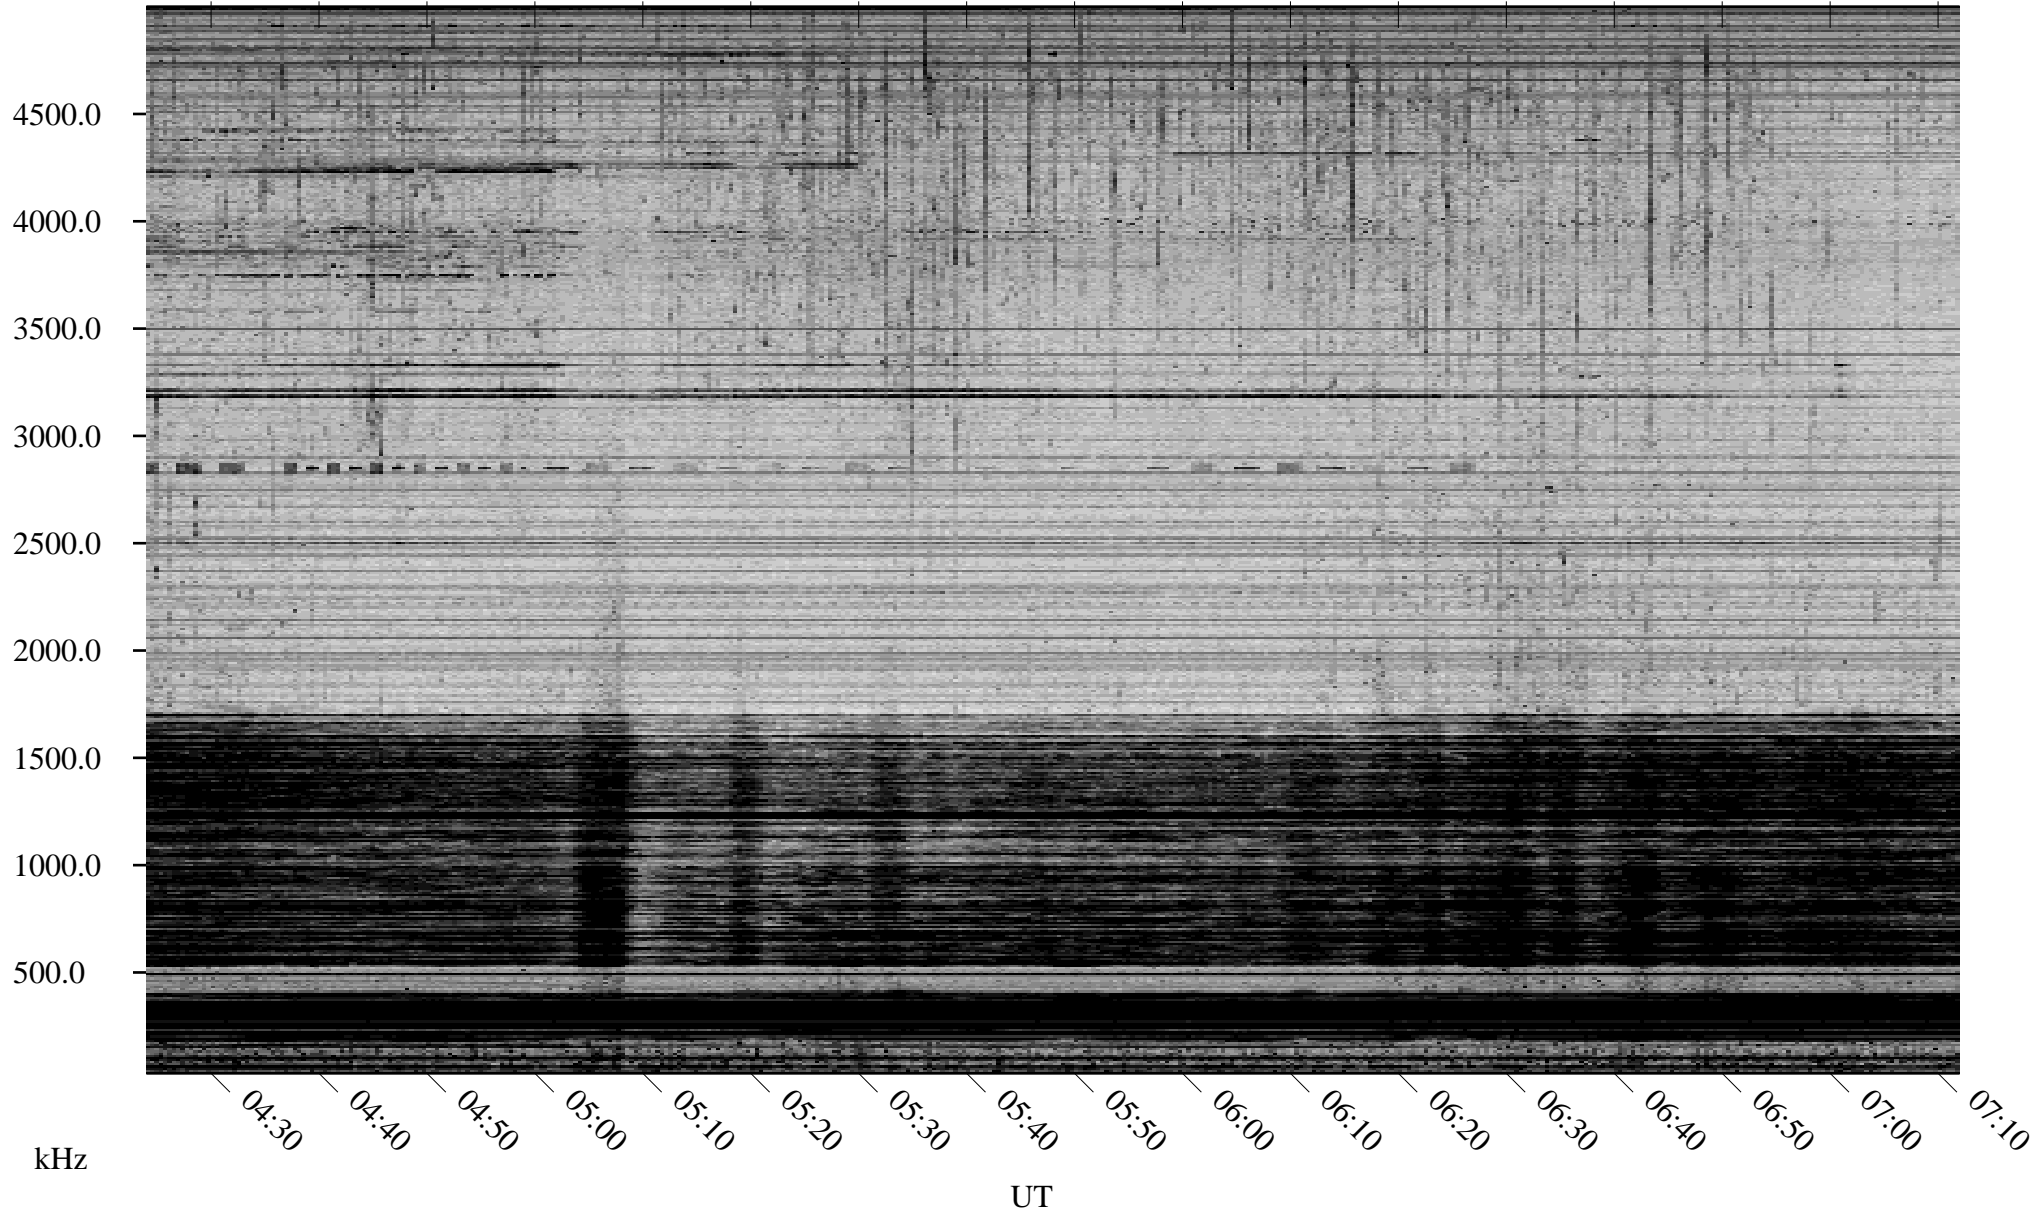

# 03/14/2007 Churchill, Manitoba

Linear Scale    Black = 161    White = 15

CH07073L.R00m max\_12

Page 1

# 03/14/2007 Churchill, Manitoba

Linear Scale    Black = 161    White = 15

CH07073L.R00m max\_12

Page 2

# 03/15/2007 Churchill, Manitoba

Linear Scale    Black = 161    White = 15

CH07073L.R00m max\_12

Page 3

# 03/15/2007 Churchill, Manitoba

Linear Scale    Black = 161    White = 15

CH07073L.R00m max\_12

Page 4