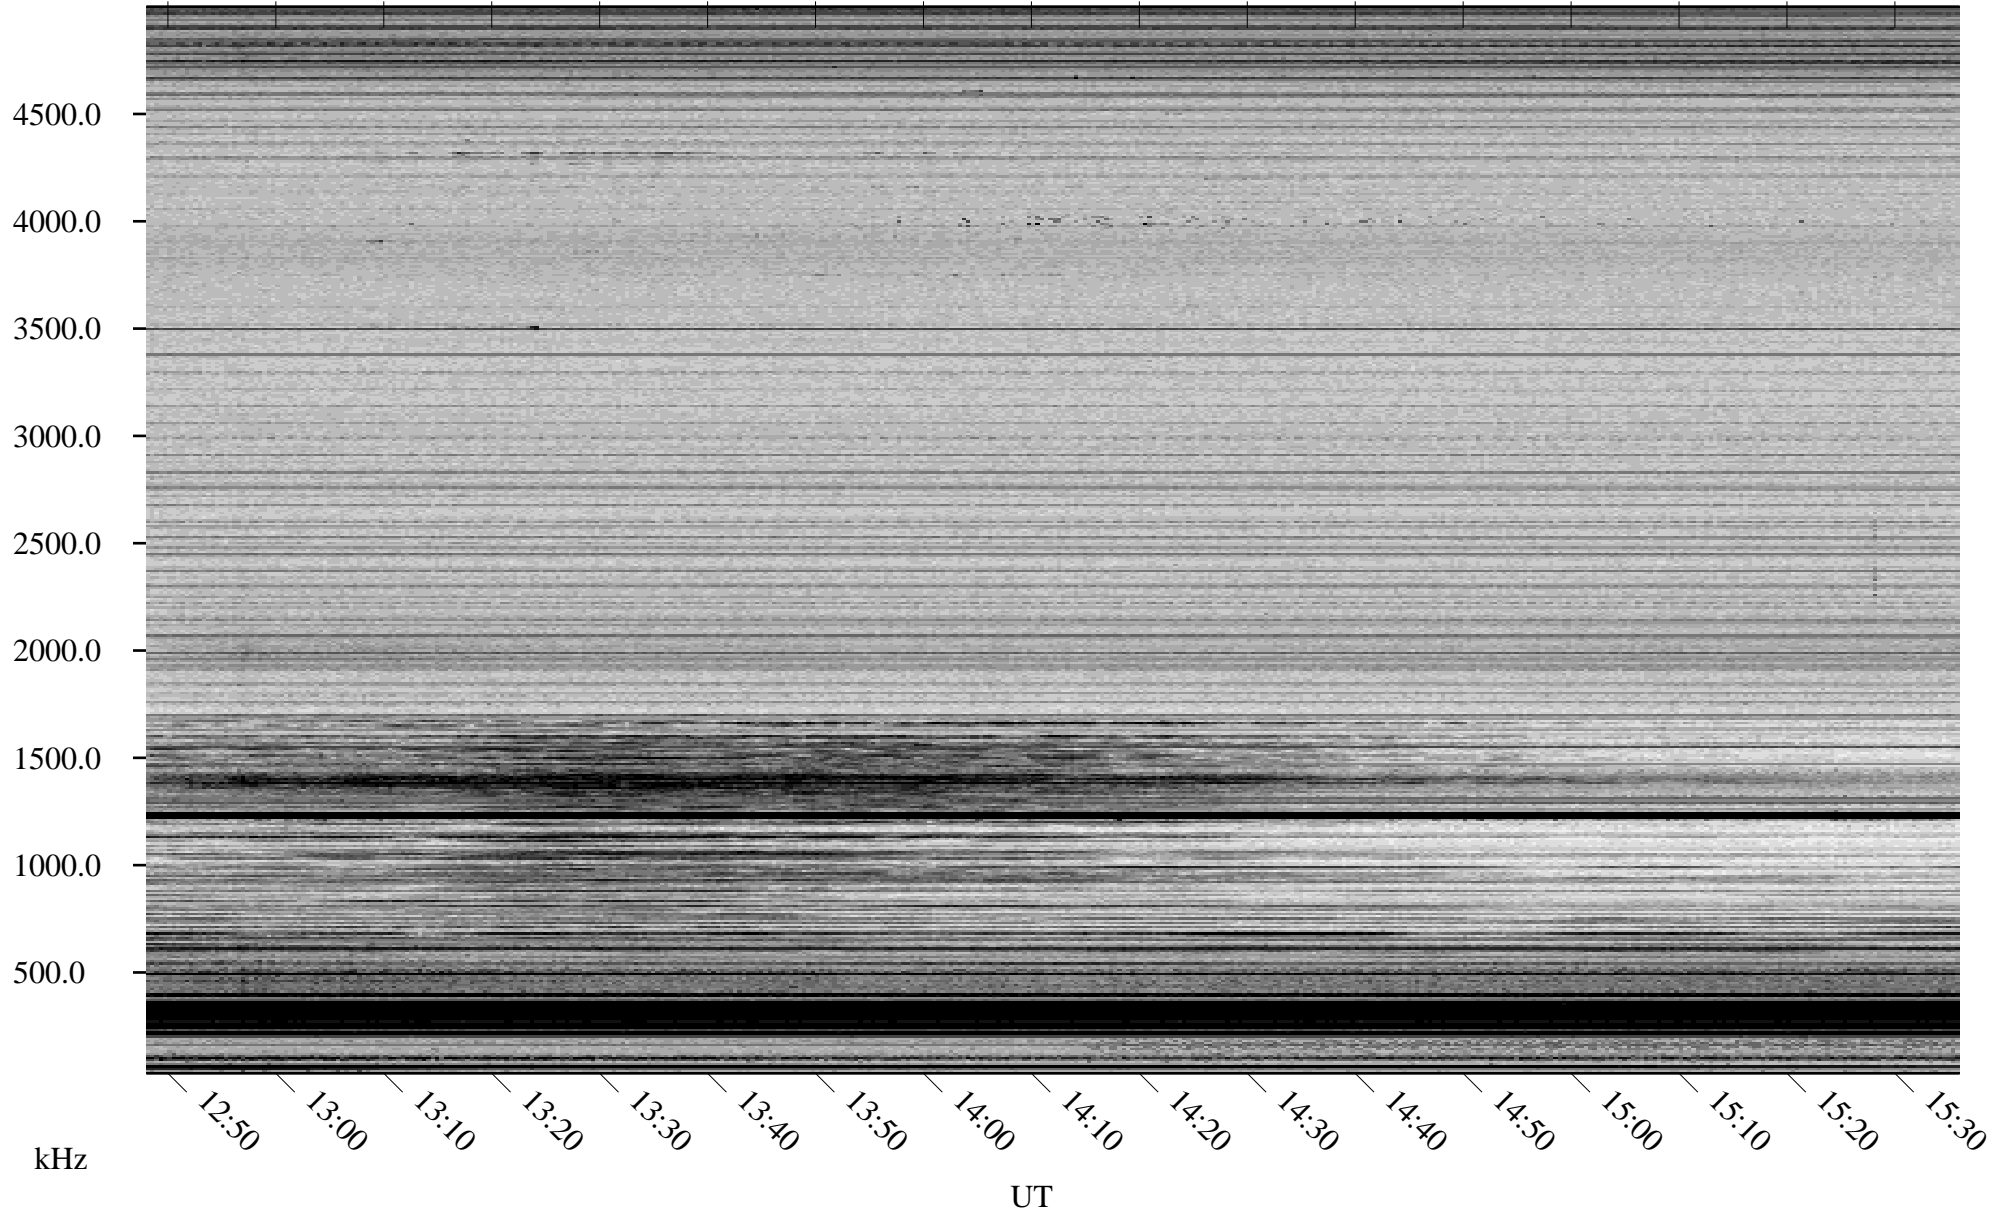

# 03/15/2007 Churchill, Manitoba

Linear Scale    Black = 161    White = 15

CH07073L.R00m max\_12

Page 5

# 03/15/2007 Churchill, Manitoba

Linear Scale    Black = 161    White = 15

CH07073L.R00m max\_12

Page 6

# 03/15/2007 Churchill, Manitoba

Linear Scale    Black = 161    White = 15

CH07073L.R00m max\_12

Page 7

# 03/15/2007 Churchill, Manitoba

Linear Scale    Black = 161    White = 15

CH07073L.R00m max\_12

Page 8