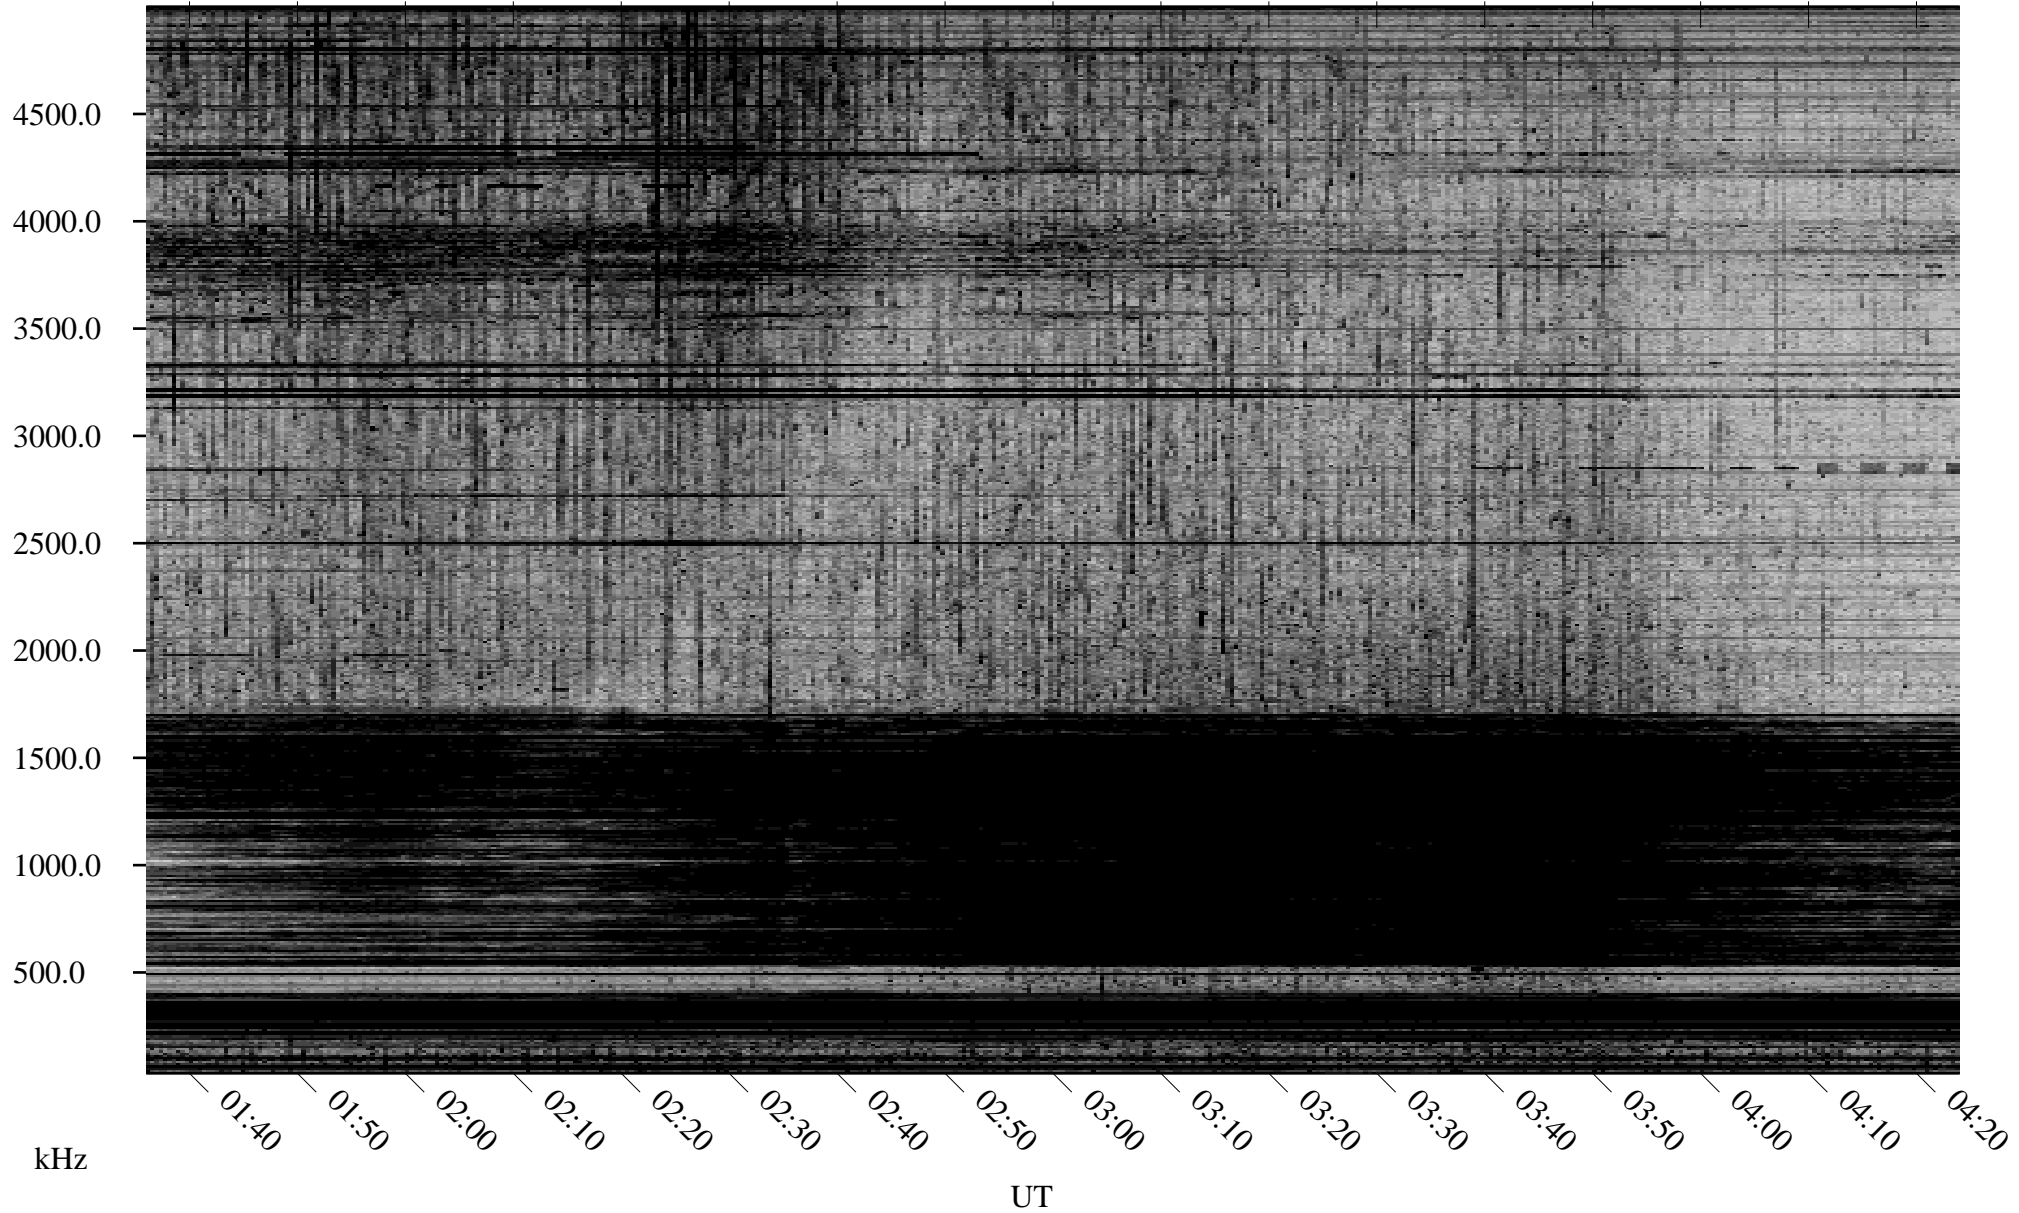

# 03/14/2007 Churchill, Manitoba

Linear Scale    Black = 161    White = 15

CH07073L.R00m max\_12

Page 1

# 03/14/2007 Churchill, Manitoba

Linear Scale    Black = 161    White = 15

CH07073L.R00m max\_12

Page 2

# 03/15/2007 Churchill, Manitoba

Linear Scale    Black = 161    White = 15

CH07073L.R00m max\_12

Page 3

# 03/15/2007 Churchill, Manitoba

Linear Scale    Black = 161    White = 15

CH07073L.R00m max\_12

Page 4