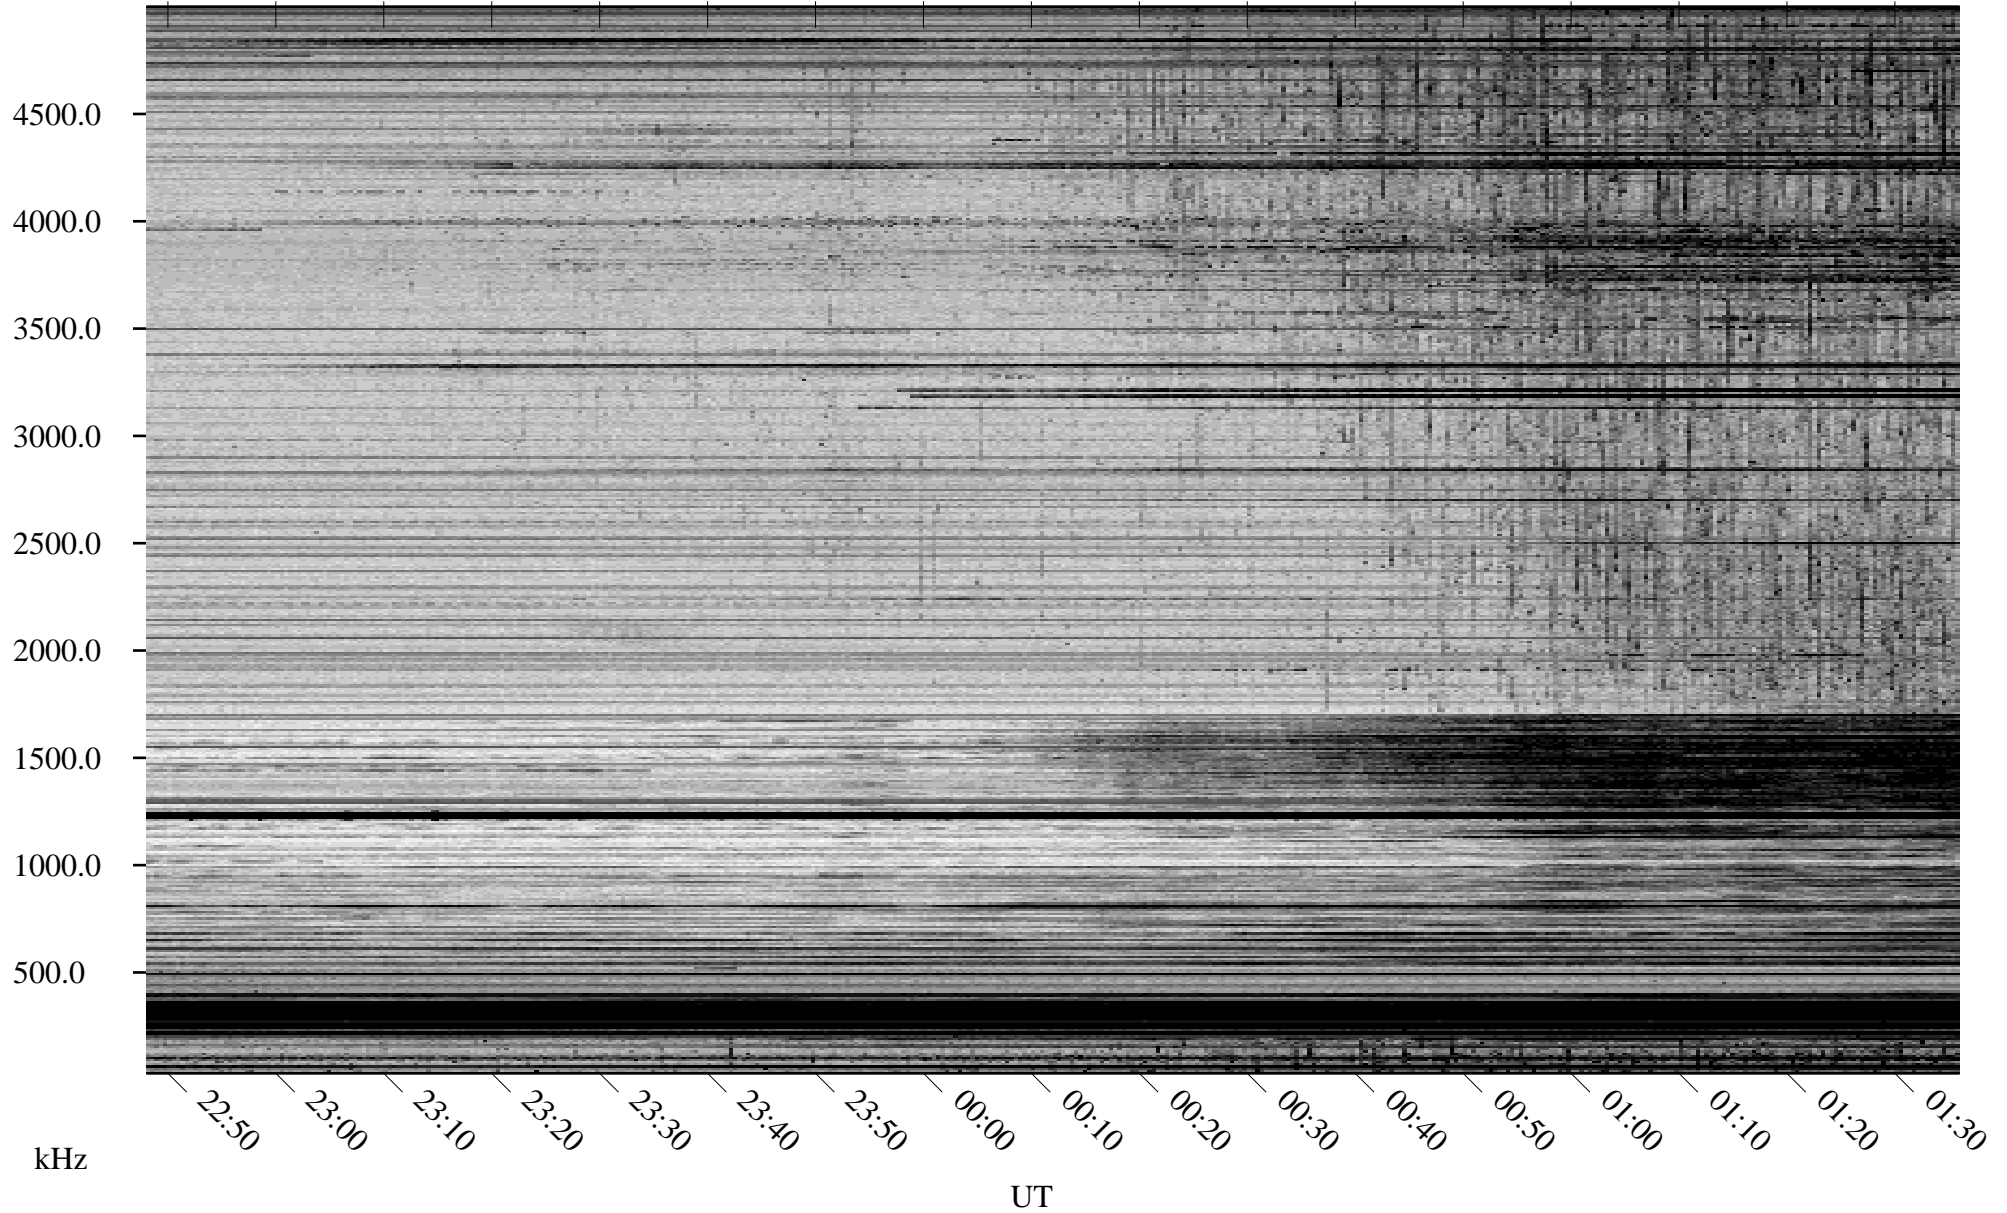

# 03/14/2007 Churchill, Manitoba

Linear Scale    Black = 161    White = 15

CH07073L.R00m max\_12

Page 1

# 03/14/2007 Churchill, Manitoba

Linear Scale    Black = 161    White = 15

CH07073L.R00m max\_12

Page 2

# 03/15/2007 Churchill, Manitoba

Linear Scale    Black = 161    White = 15

CH07073L.R00m max\_12

Page 3

# 03/15/2007 Churchill, Manitoba

Linear Scale    Black = 161    White = 15

CH07073L.R00m max\_12

Page 4