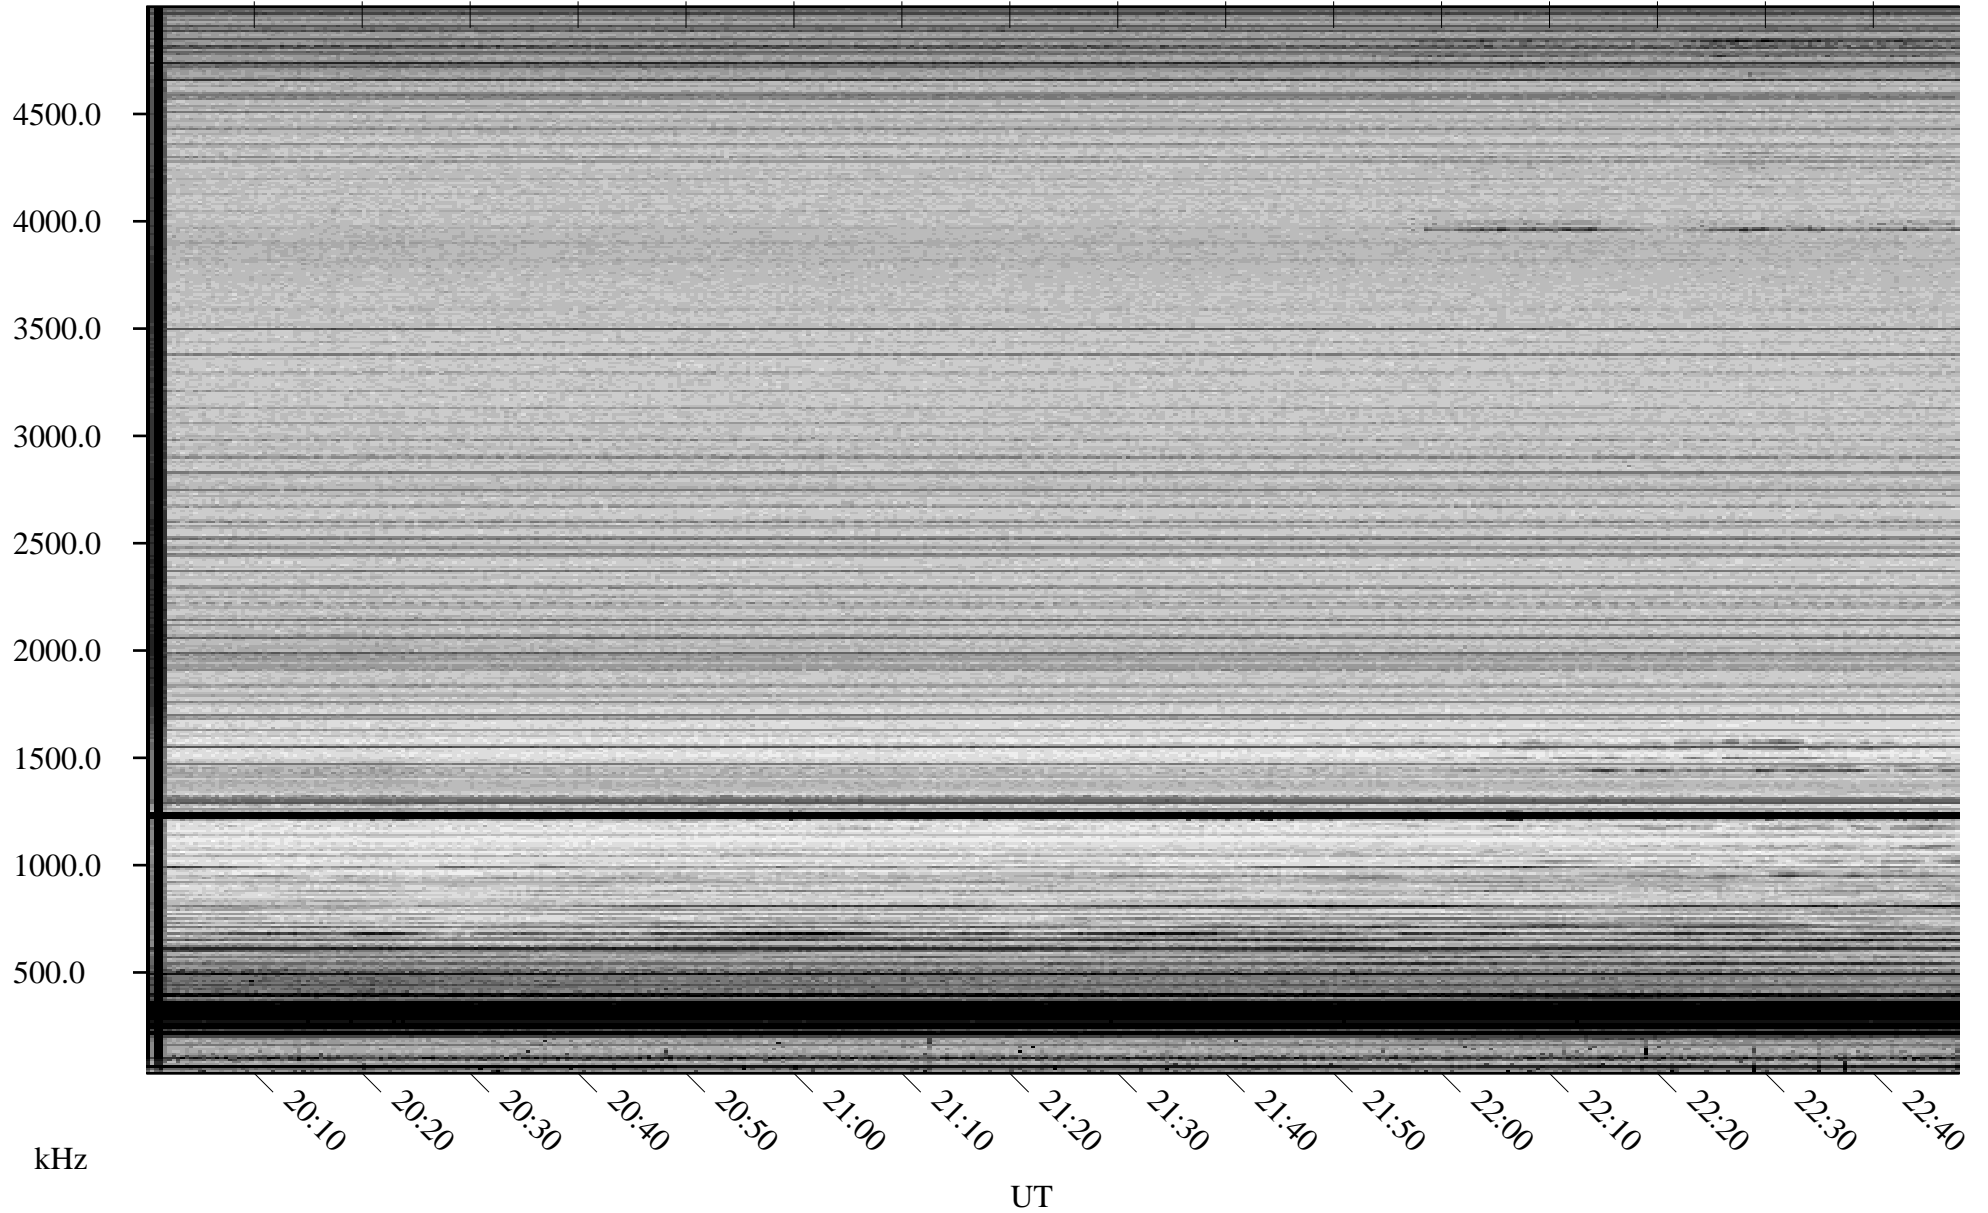

# 03/14/2007 Churchill, Manitoba

Linear Scale    Black = 161    White = 15

CH07073L.R00m max\_12

Page 1

# 03/14/2007 Churchill, Manitoba

Linear Scale    Black = 161    White = 15

CH07073L.R00m max\_12

Page 2

# 03/15/2007 Churchill, Manitoba

Linear Scale    Black = 161    White = 15

CH07073L.R00m max\_12

Page 3

# 03/15/2007 Churchill, Manitoba

Linear Scale    Black = 161    White = 15

CH07073L.R00m max\_12

Page 4