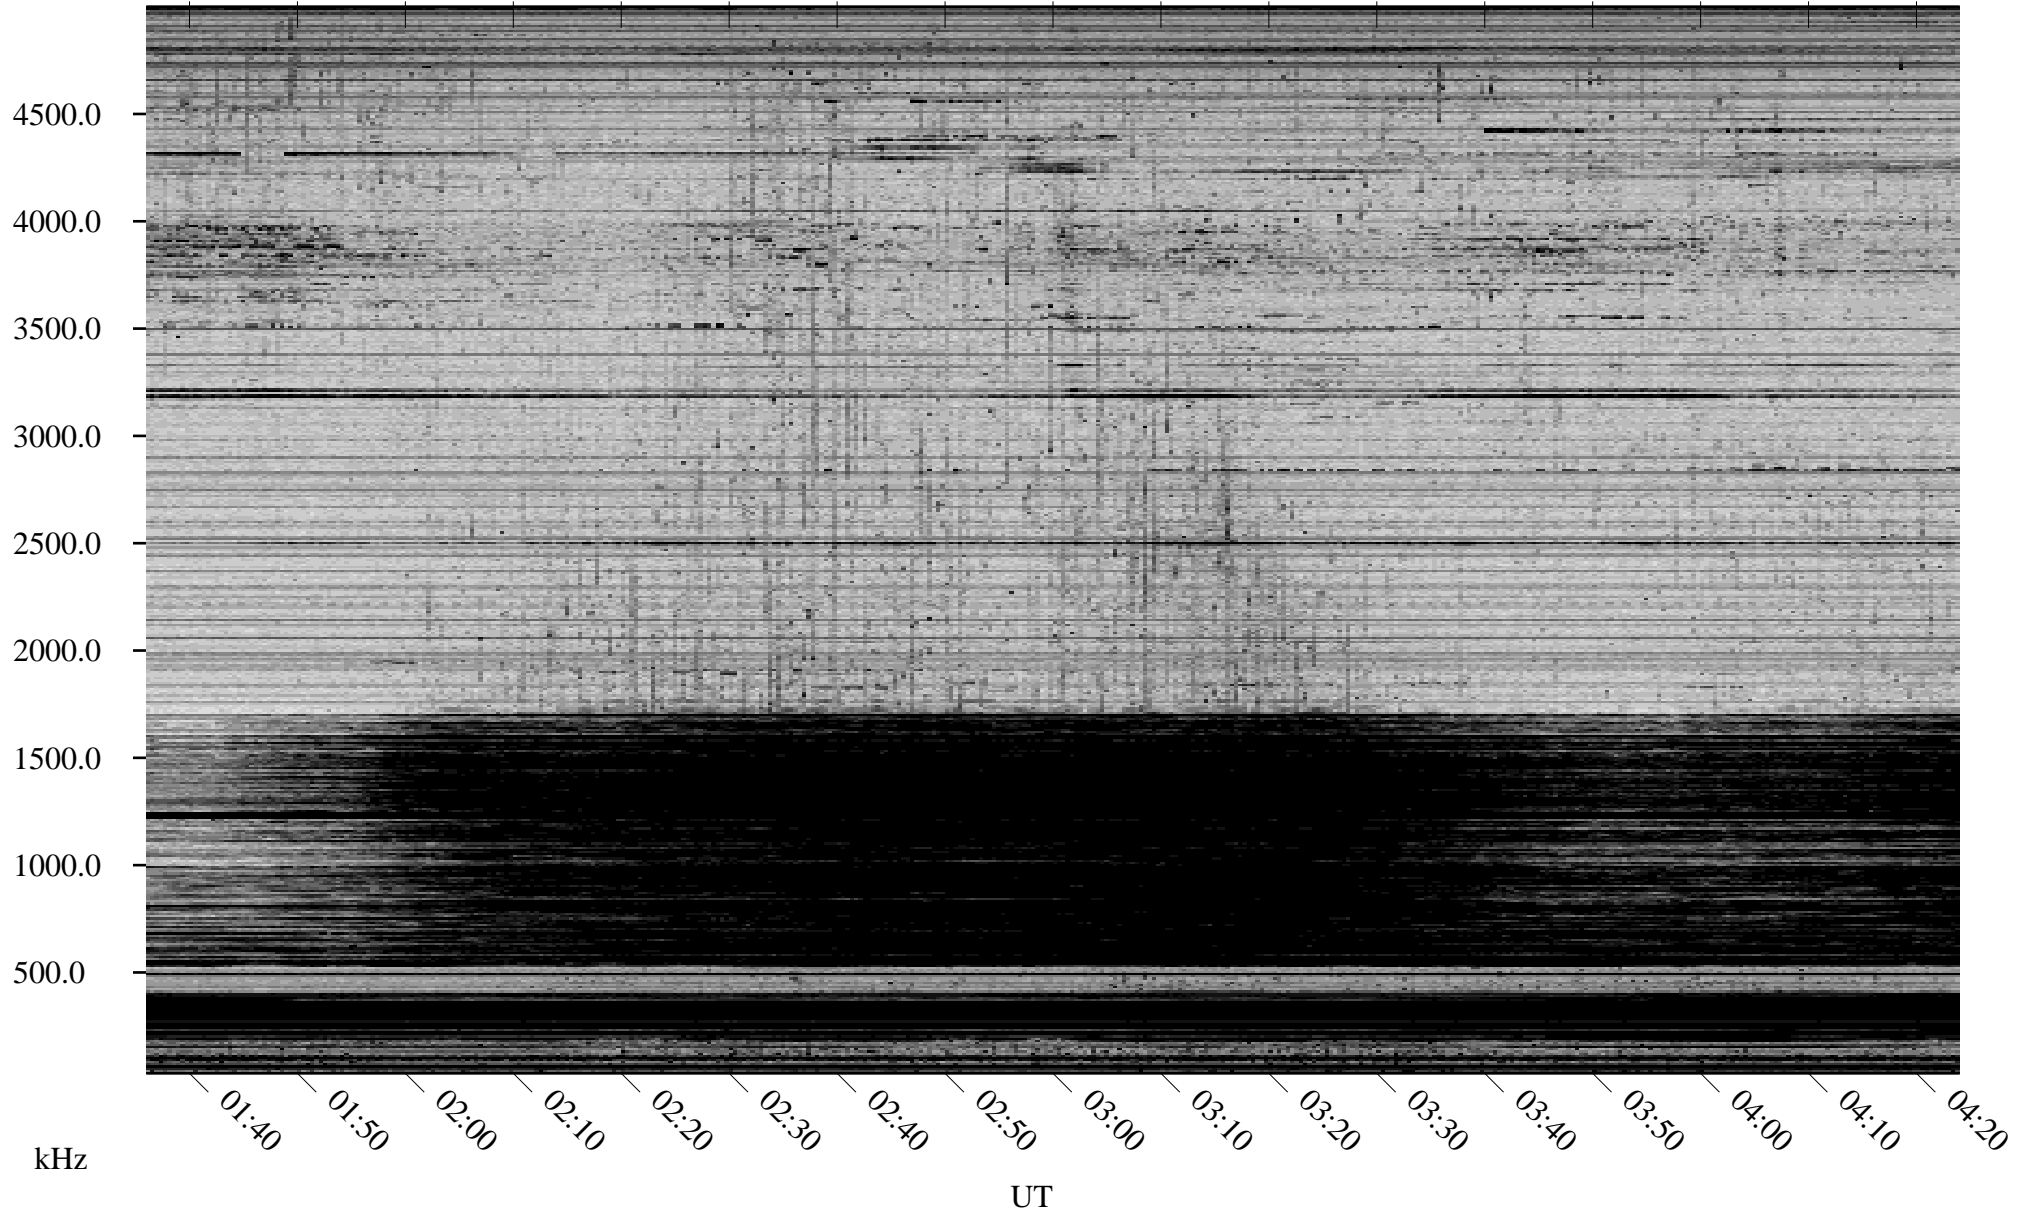

# 03/15/2007 Churchill, Manitoba

Linear Scale    Black = 161    White = 15

CH07074L.R00m max\_12

Page 1

# 03/15/2007 Churchill, Manitoba

Linear Scale    Black = 161    White = 15

CH07074L.R00m max\_12

Page 2

# 03/16/2007 Churchill, Manitoba

Linear Scale    Black = 161    White = 15

CH07074L.R00m max\_12

Page 3

# 03/16/2007 Churchill, Manitoba

Linear Scale    Black = 161    White = 15

CH07074L.R00m max\_12

Page 4