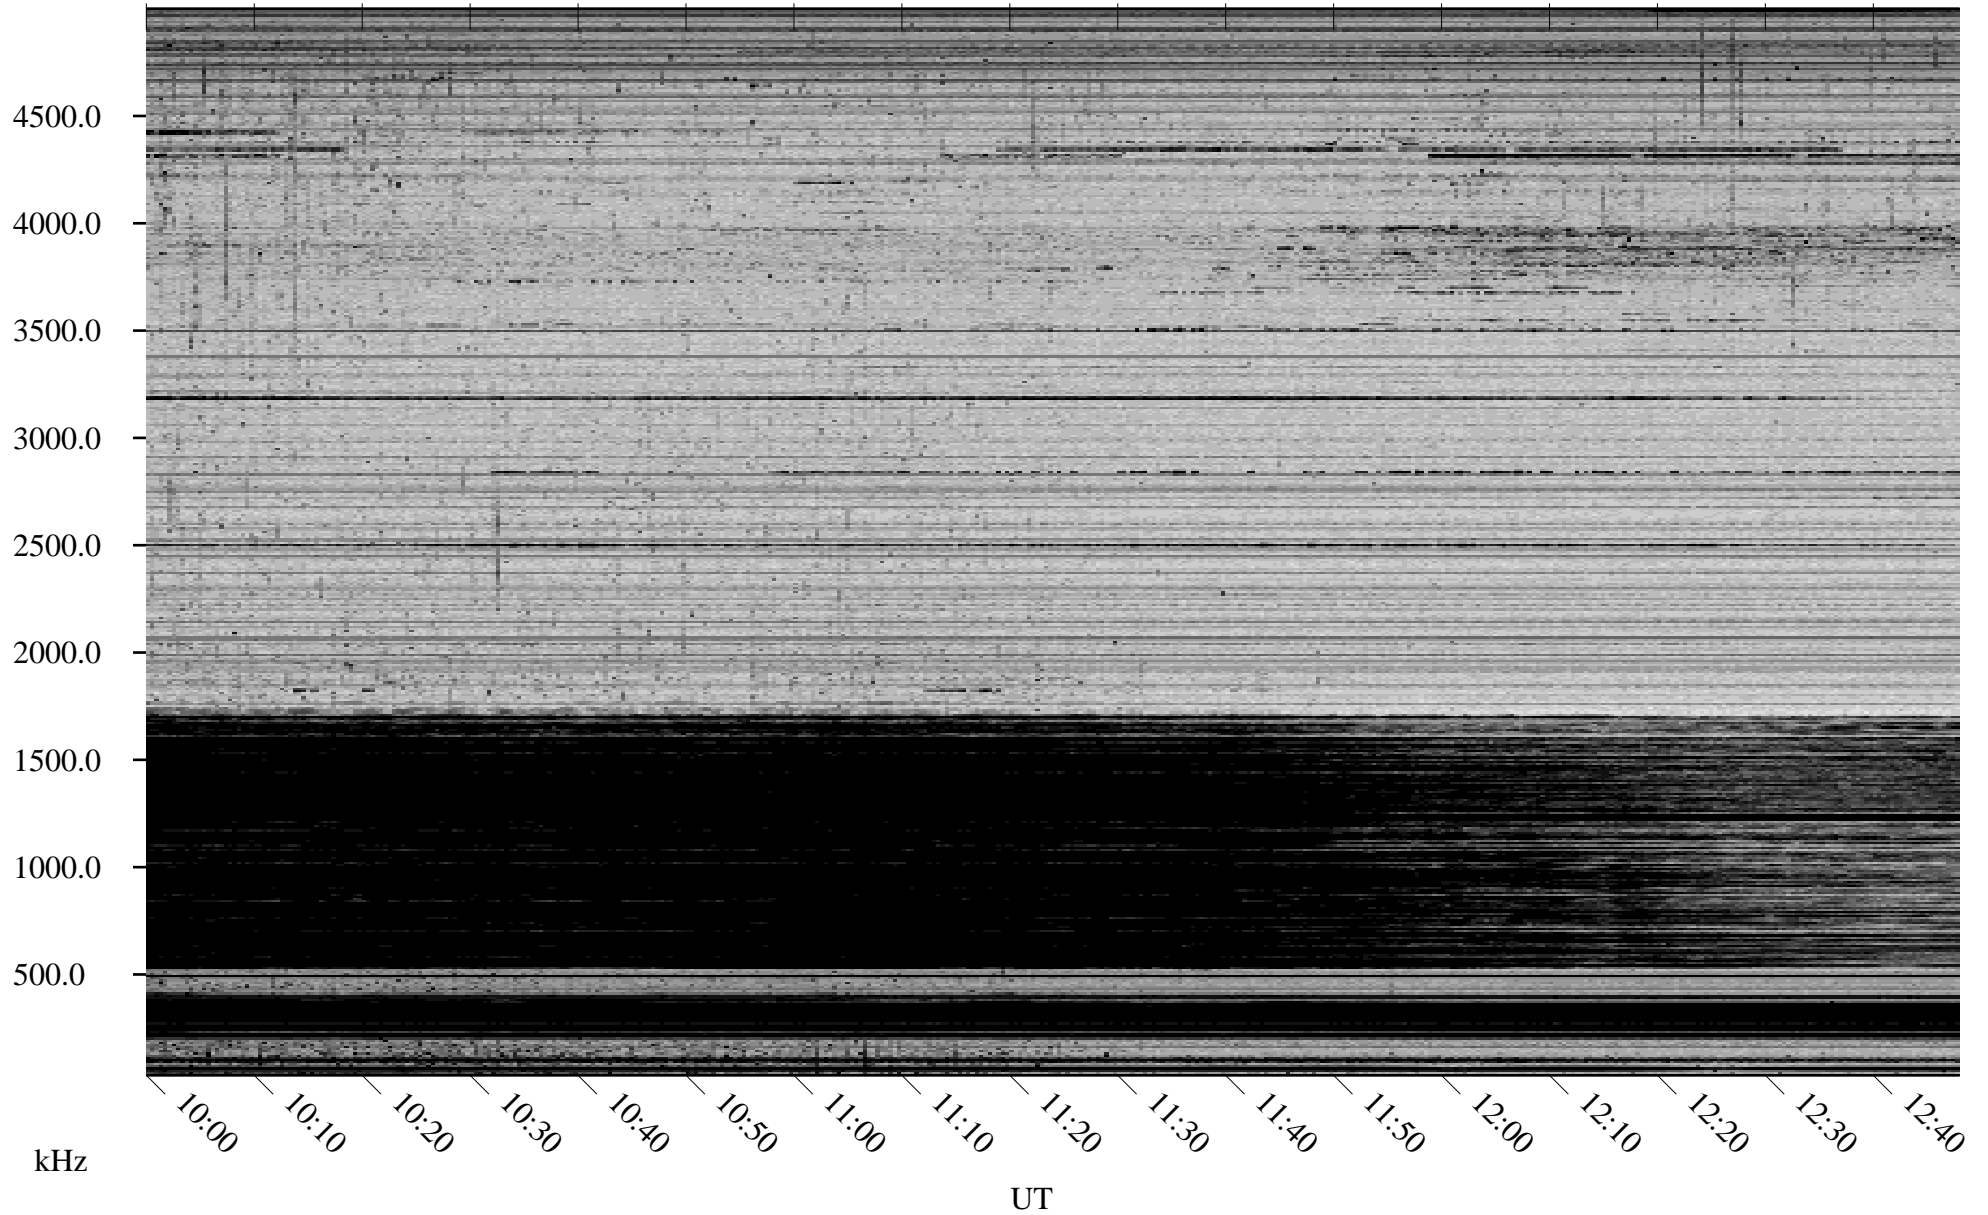

# 03/16/2007 Churchill, Manitoba

Linear Scale    Black = 161    White = 15

CH07074L.R00m max\_12

Page 5

# 03/16/2007 Churchill, Manitoba

Linear Scale    Black = 161    White = 15

CH07074L.R00m max\_12

Page 6

# 03/16/2007 Churchill, Manitoba

Linear Scale    Black = 161    White = 15

CH07074L.R00m max\_12

Page 7