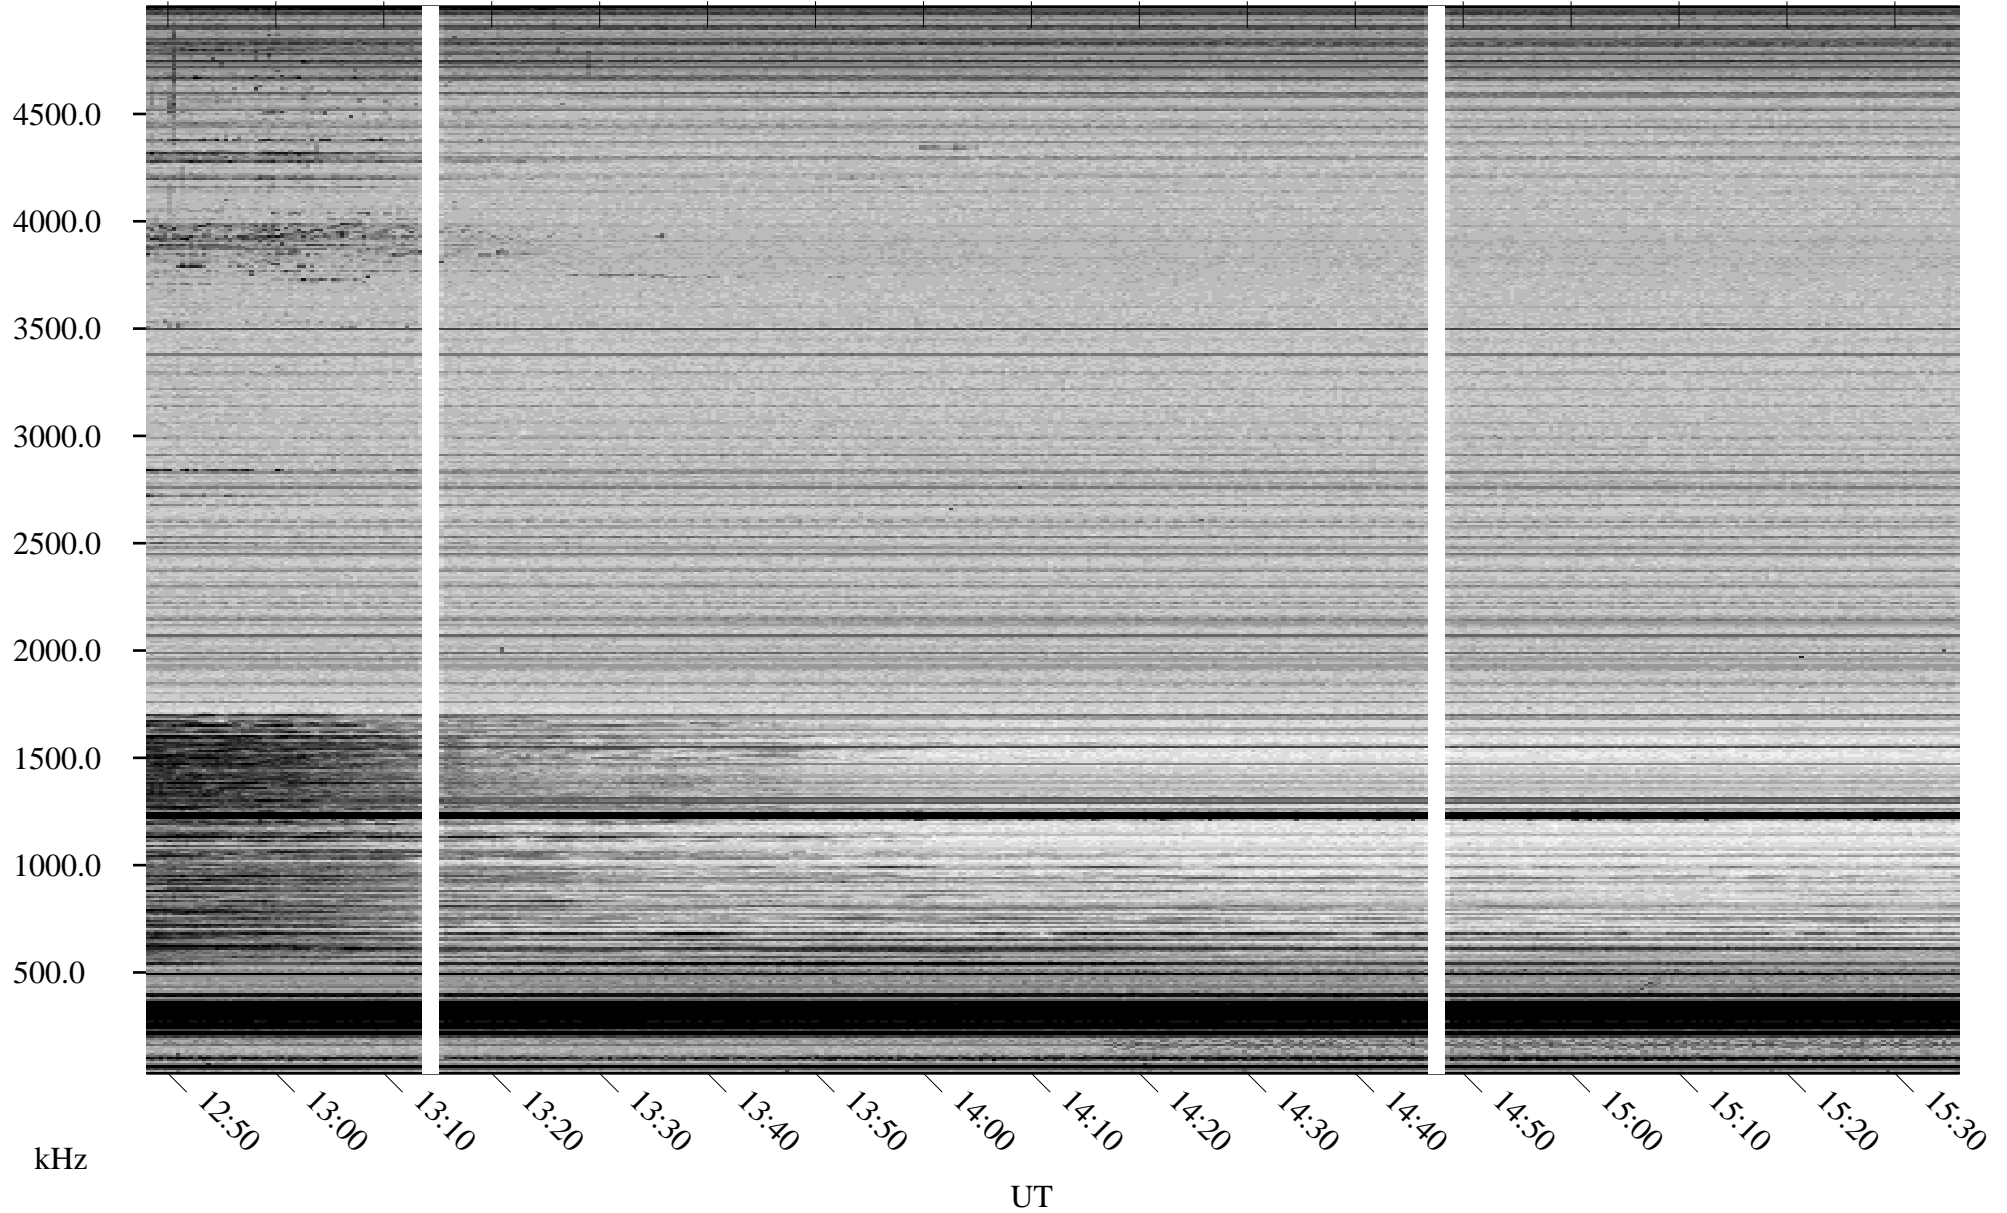

# 03/16/2007 Churchill, Manitoba

Linear Scale    Black = 161    White = 15

CH07074L.R00m max\_12

Page 5

# 03/16/2007 Churchill, Manitoba

Linear Scale    Black = 161    White = 15

CH07074L.R00m max\_12

Page 6

# 03/16/2007 Churchill, Manitoba

Linear Scale    Black = 161    White = 15

CH07074L.R00m max\_12

Page 7

# 03/16/2007 Churchill, Manitoba

Linear Scale    Black = 161    White = 15

CH07074L.R00m max\_12

Page 8