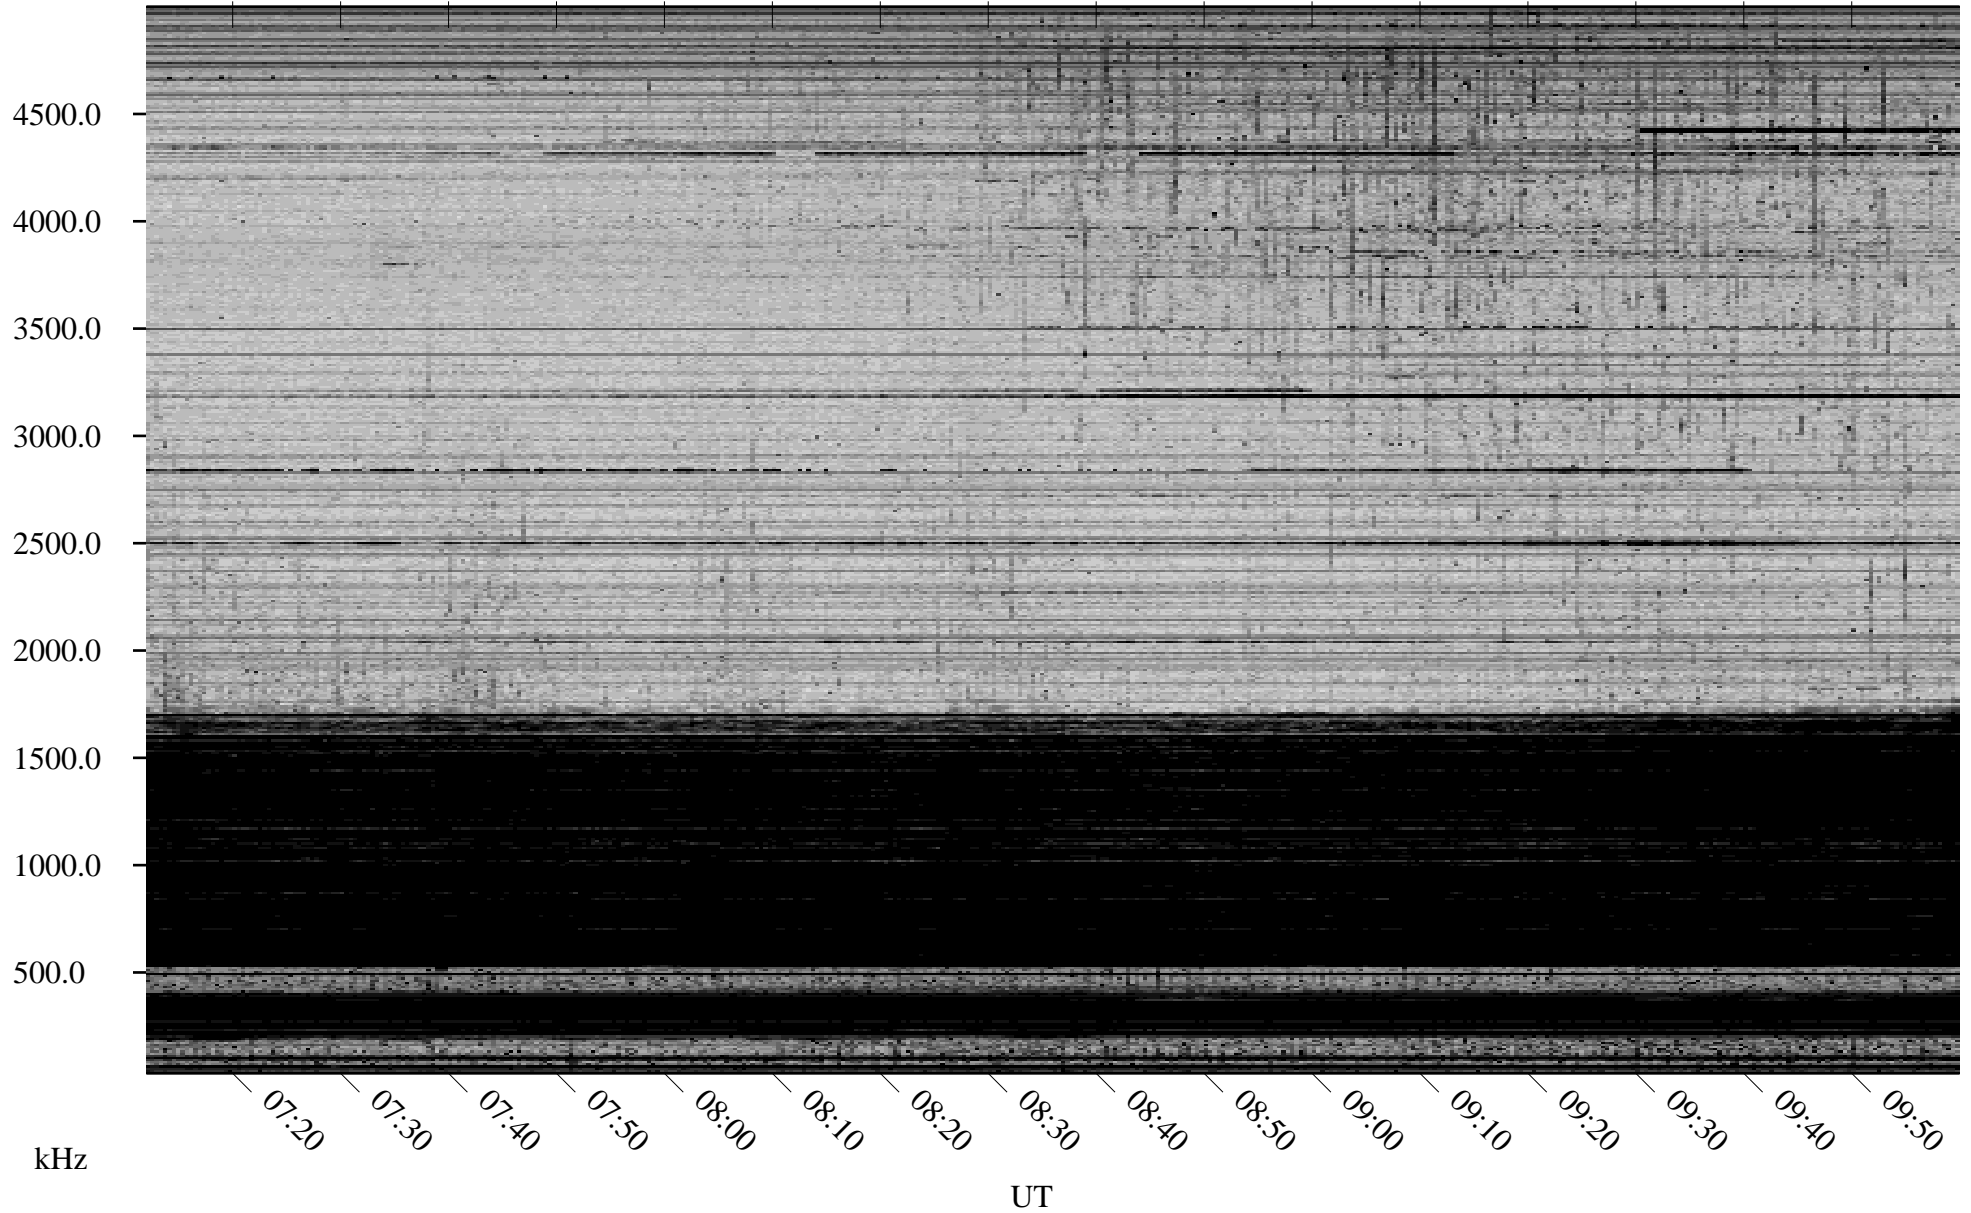

# 03/15/2007 Churchill, Manitoba

Linear Scale    Black = 161    White = 15

CH07074L.R00m max\_12

Page 1

# 03/16/2007 Churchill, Manitoba

Linear Scale    Black = 161    White = 15

CH07074L.R00m max\_12

Page 4

# 03/16/2007 Churchill, Manitoba

Linear Scale    Black = 161    White = 15

CH07074L.R00m max\_12

Page 5

# 03/16/2007 Churchill, Manitoba

Linear Scale    Black = 161    White = 15

CH07074L.R00m max\_12

Page 6