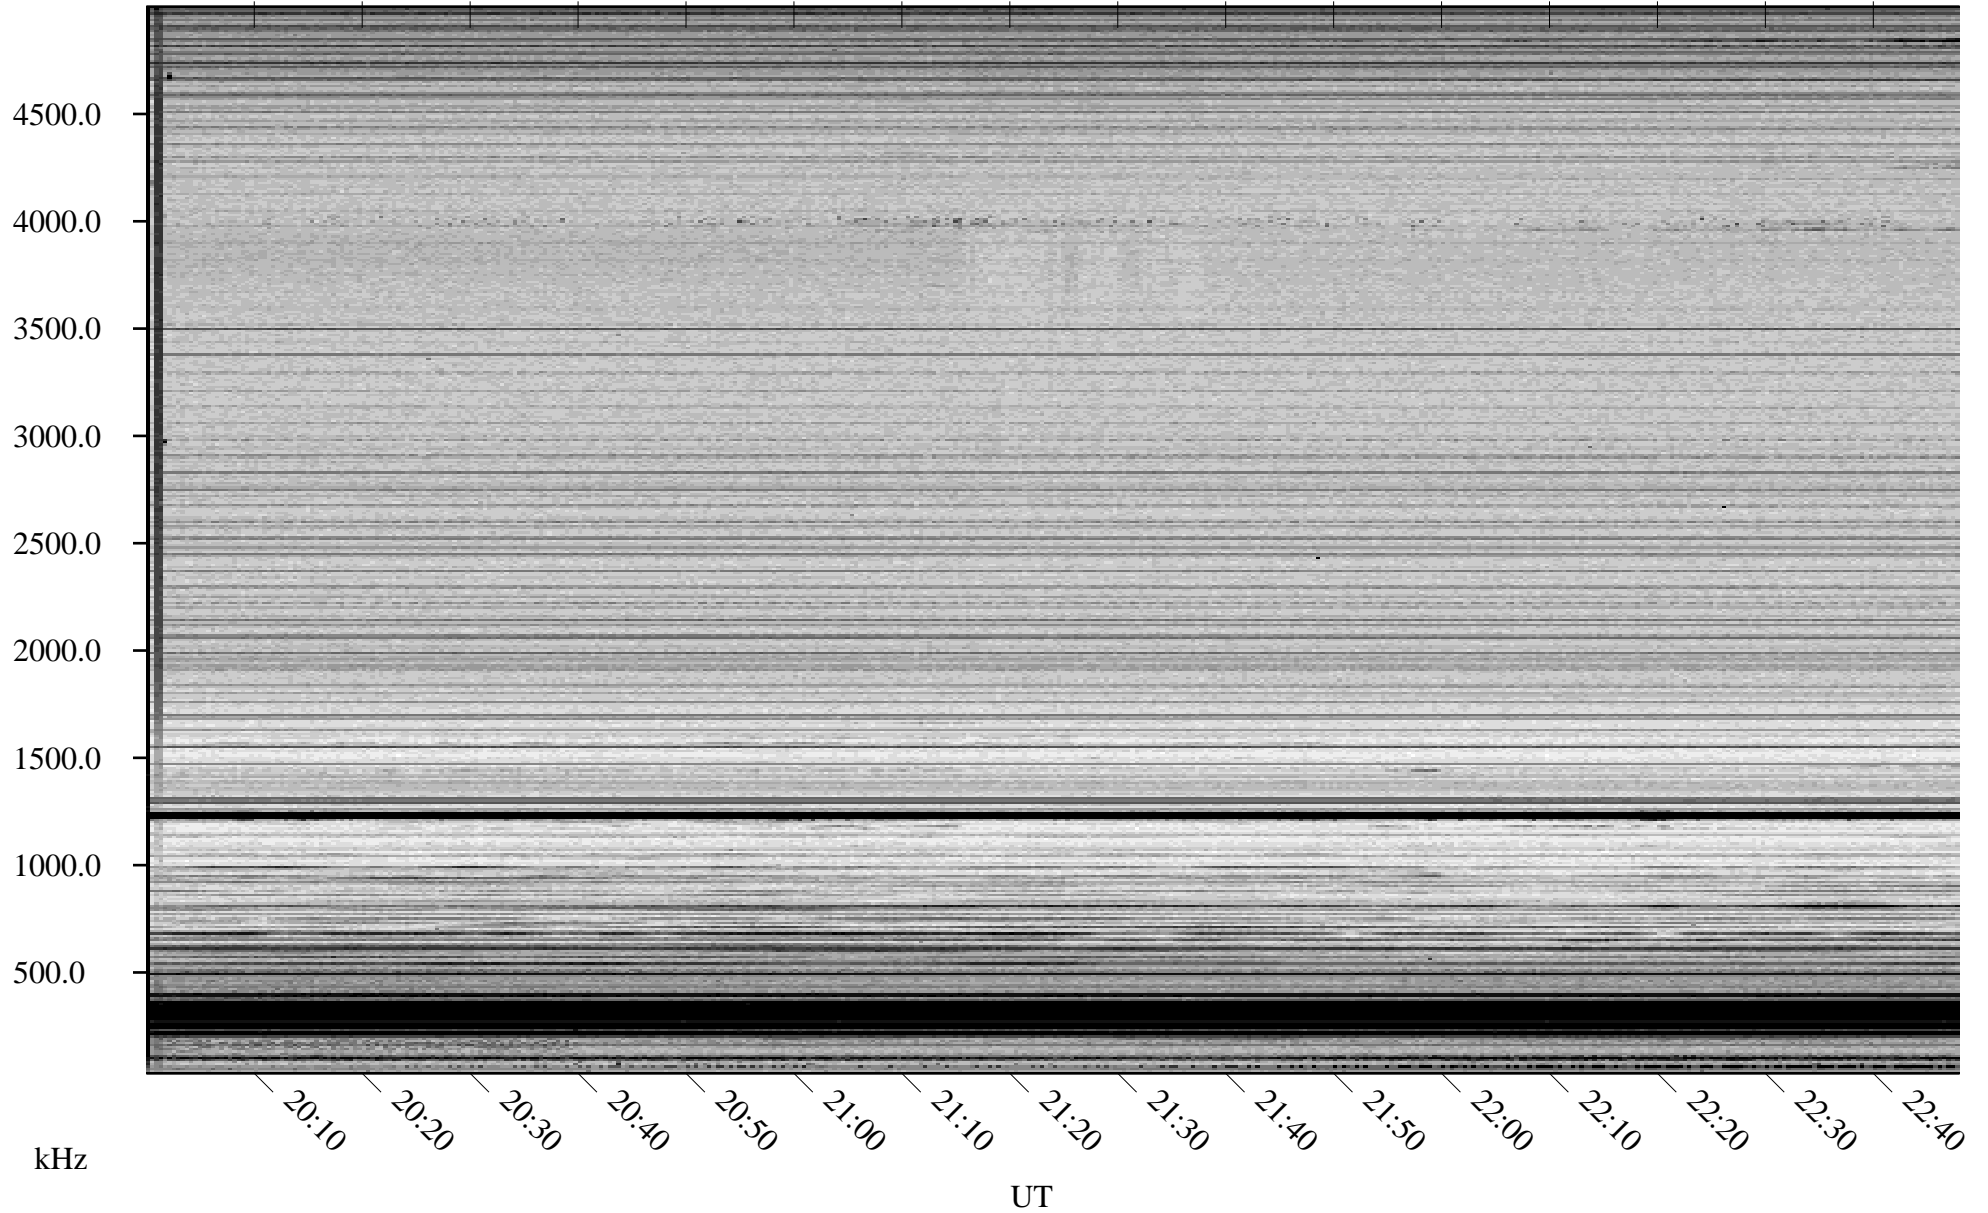

# 03/15/2007 Churchill, Manitoba

Linear Scale    Black = 161    White = 15

CH07074L.R00m max\_12

Page 1

# 03/15/2007 Churchill, Manitoba

Linear Scale    Black = 161    White = 15

CH07074L.R00m max\_12

Page 2

# 03/16/2007 Churchill, Manitoba

Linear Scale    Black = 161    White = 15

CH07074L.R00m max\_12

Page 3

# 03/16/2007 Churchill, Manitoba

Linear Scale    Black = 161    White = 15

CH07074L.R00m max\_12

Page 4