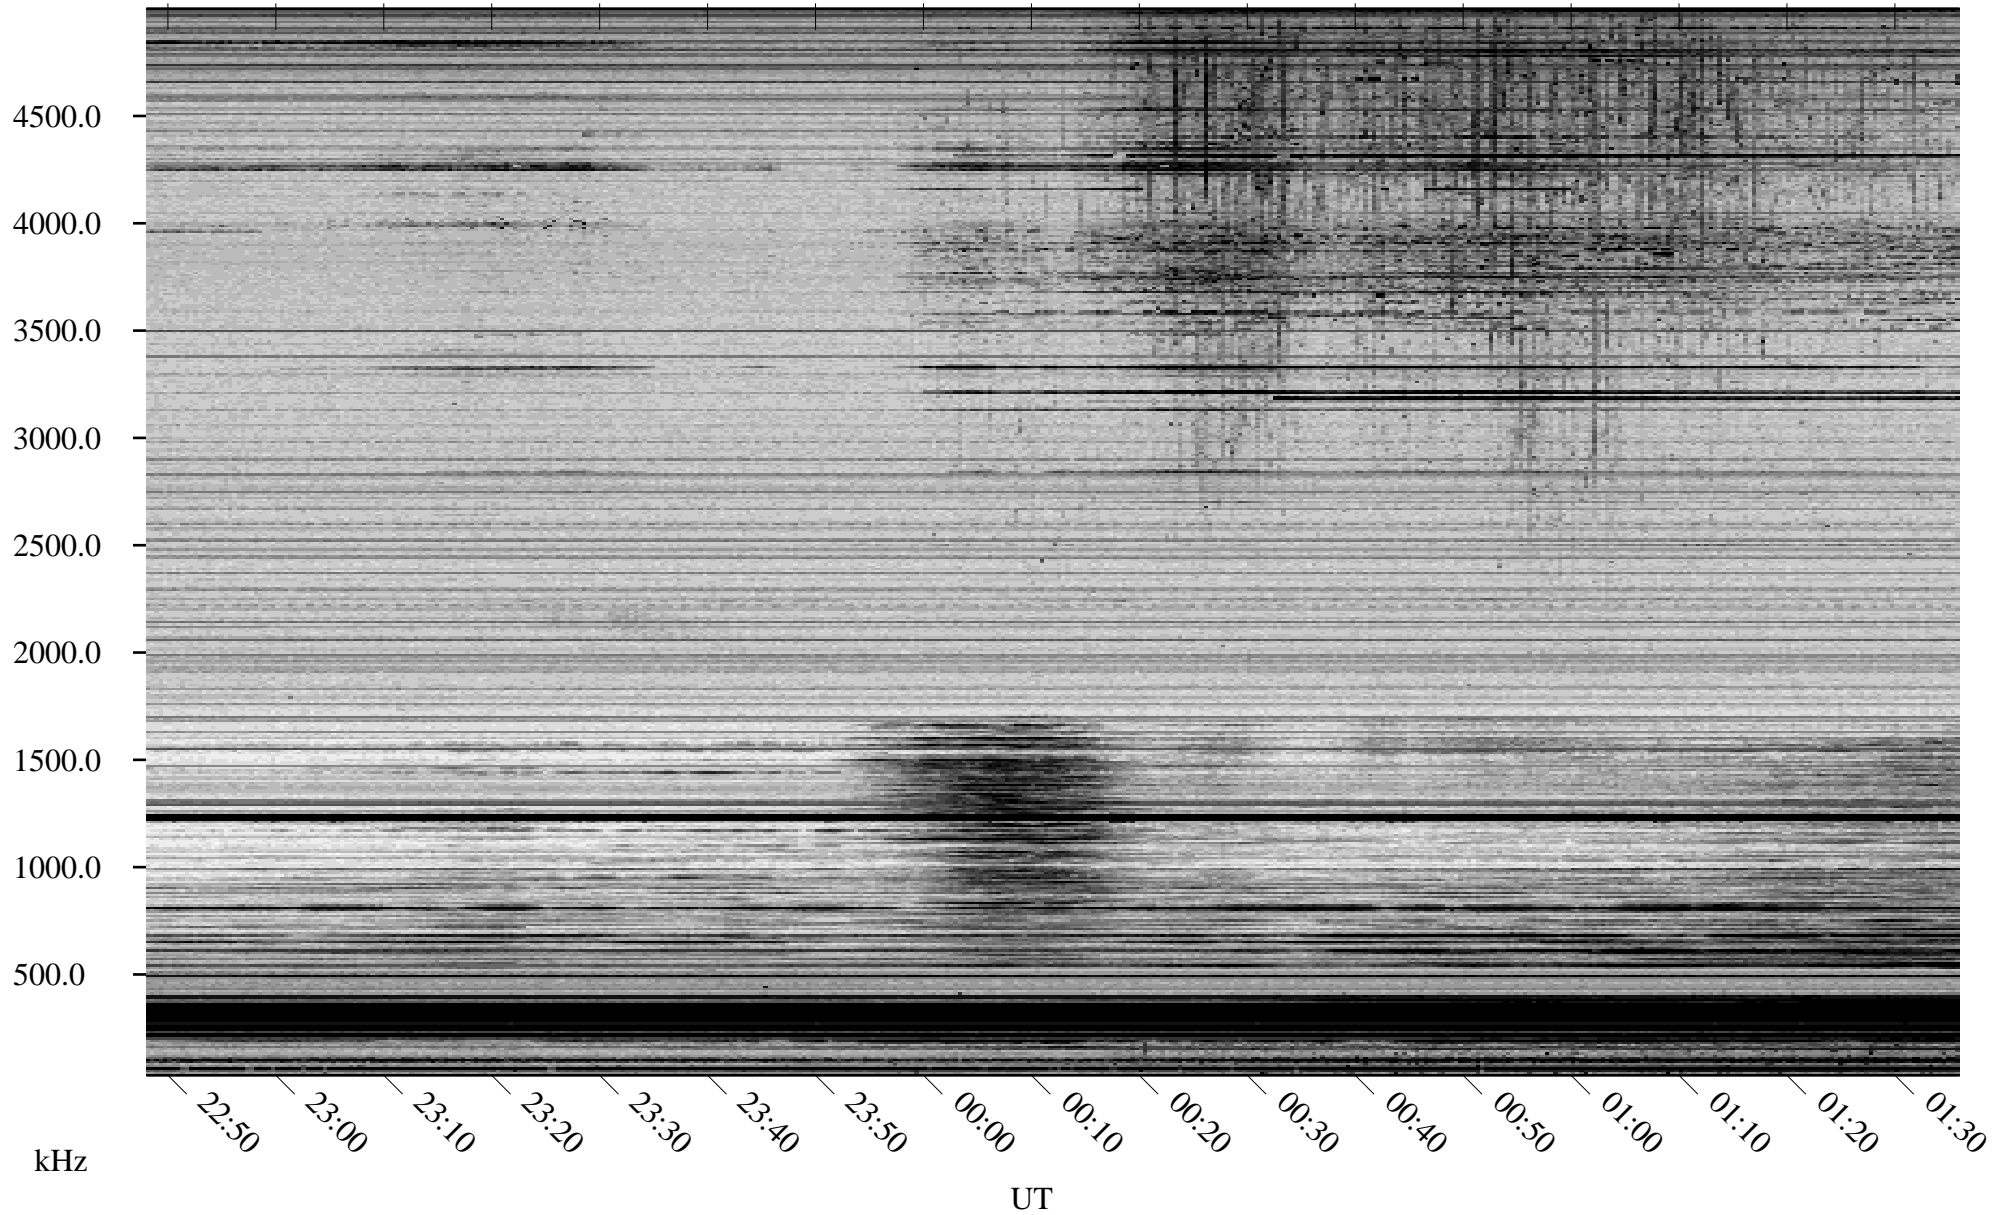

# 03/15/2007 Churchill, Manitoba

Linear Scale    Black = 161    White = 15

CH07074L.R00m max\_12

Page 1

# 03/15/2007 Churchill, Manitoba

Linear Scale    Black = 161    White = 15

CH07074L.R00m max\_12

Page 2

# 03/16/2007 Churchill, Manitoba

Linear Scale    Black = 161    White = 15

CH07074L.R00m max\_12

Page 3

# 03/16/2007 Churchill, Manitoba

Linear Scale    Black = 161    White = 15

CH07074L.R00m max\_12

Page 4