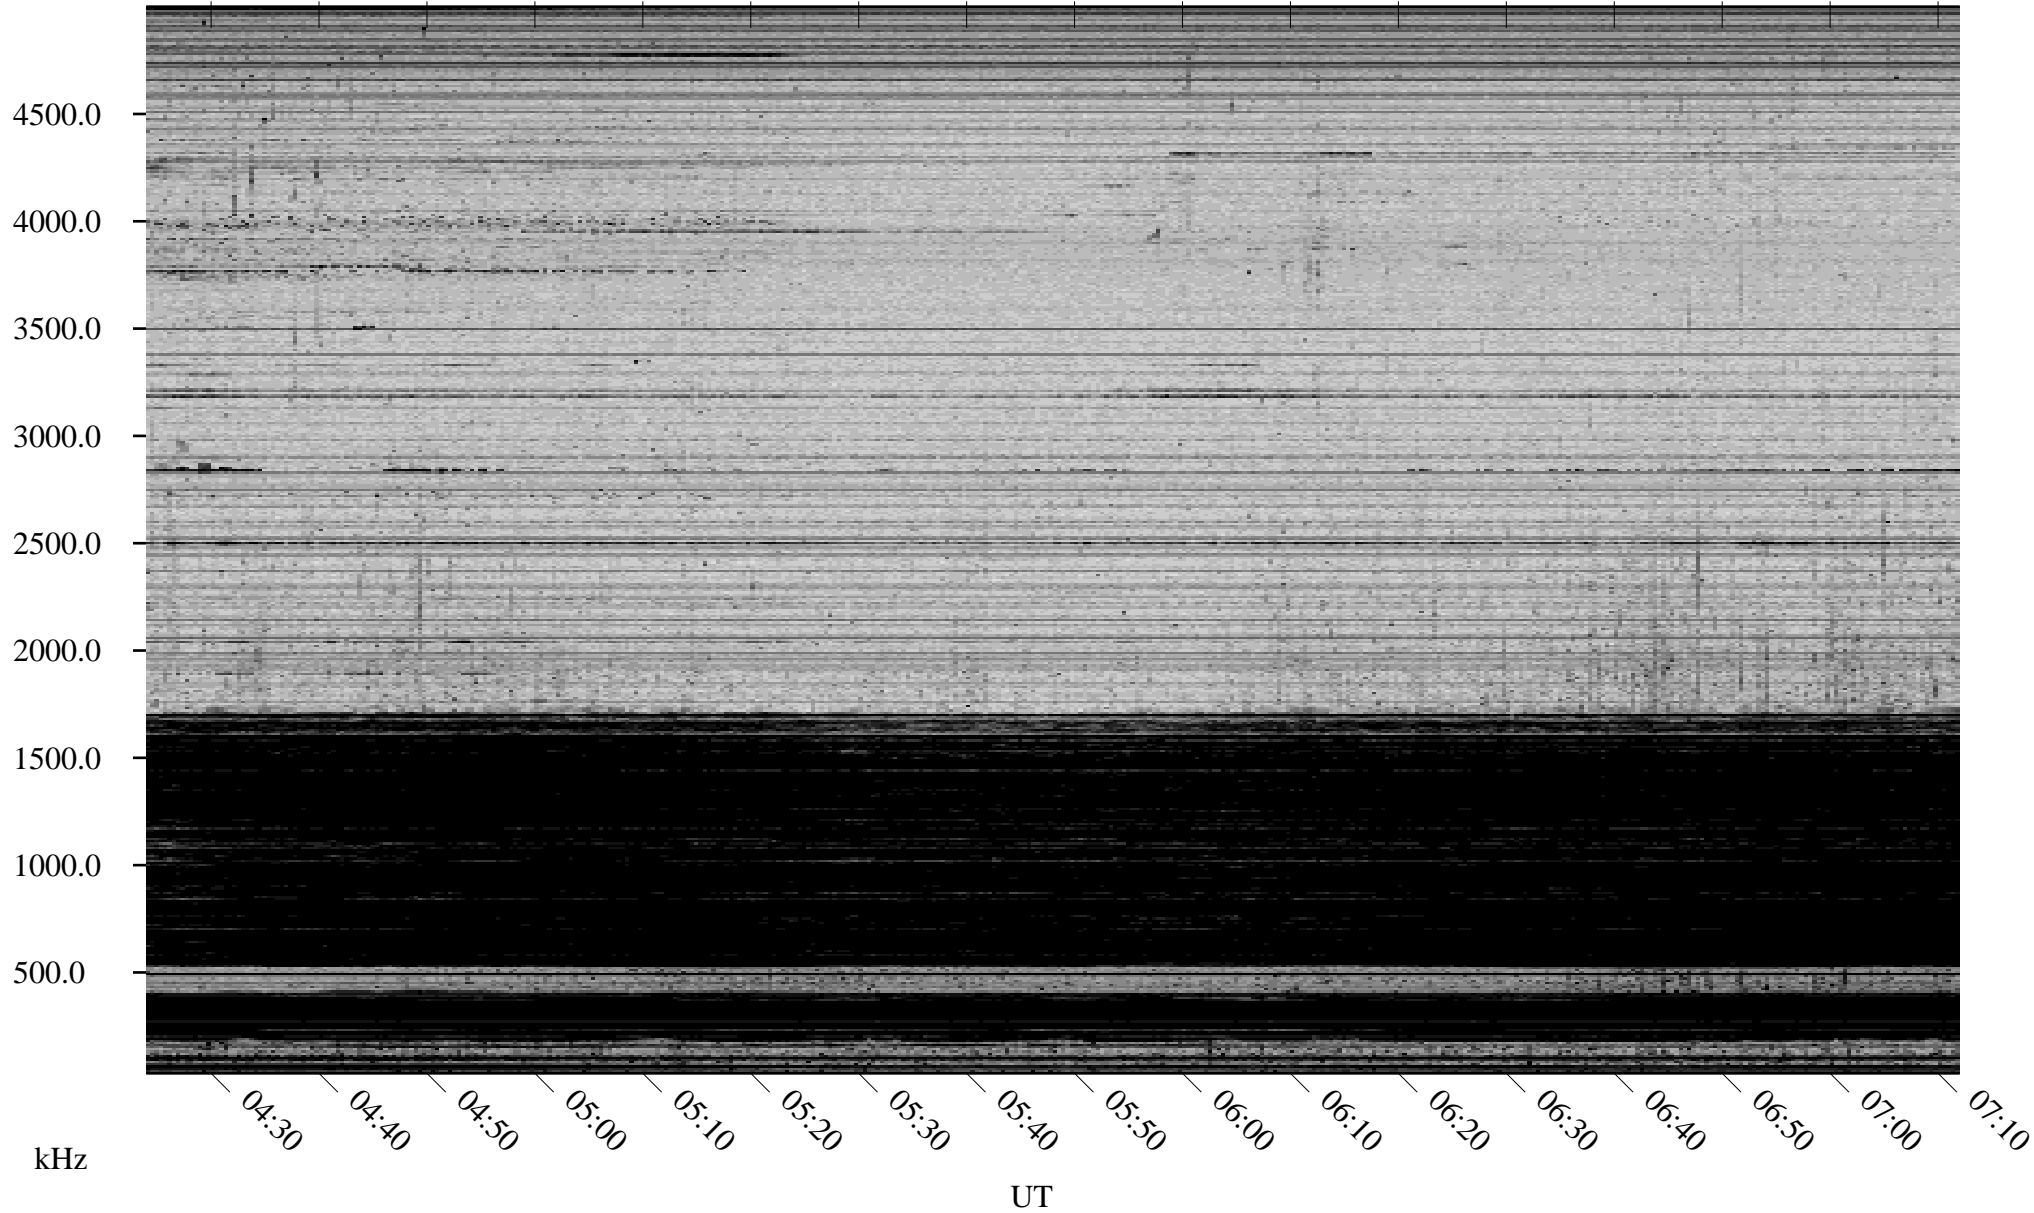

# 03/15/2007 Churchill, Manitoba

Linear Scale    Black = 161    White = 15

CH07074L.R00m max\_12

Page 1

# 03/15/2007 Churchill, Manitoba

Linear Scale    Black = 161    White = 15

CH07074L.R00m max\_12

Page 2

# 03/16/2007 Churchill, Manitoba

Linear Scale    Black = 161    White = 15

CH07074L.R00m max\_12

Page 3

# 03/16/2007 Churchill, Manitoba

Linear Scale    Black = 161    White = 15

CH07074L.R00m max\_12

Page 4