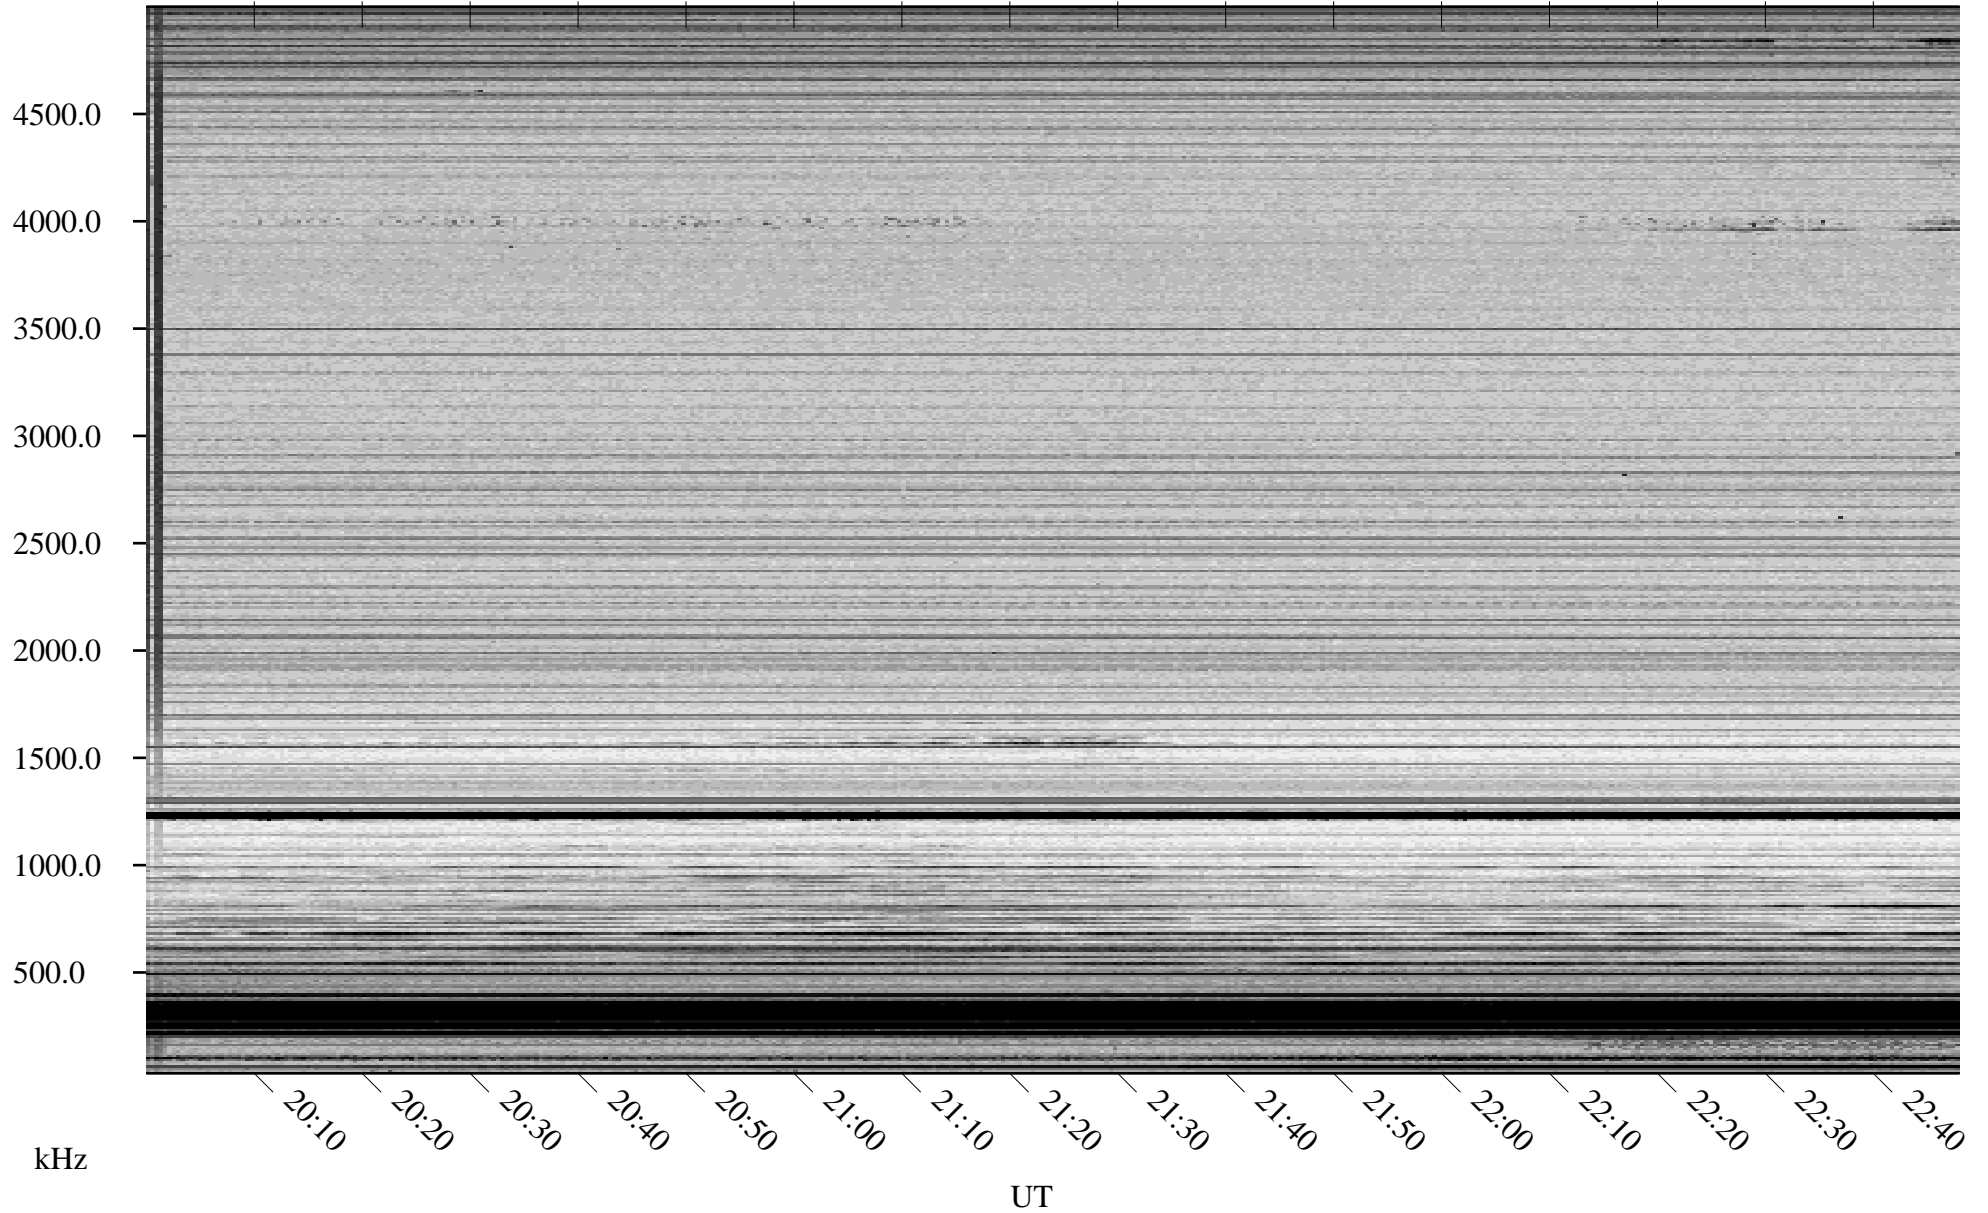

03/16/2007 Churchill, Manitoba

Linear Scale Black = 161 White = 15

CH07075L.R00m max_12

Page 1

03/16/2007 Churchill, Manitoba

Linear Scale Black = 161 White = 15

CH07075L.R00m max_12

Page 2

03/17/2007 Churchill, Manitoba

Linear Scale Black = 161 White = 15

CH07075L.R00m max_12

Page 3

03/17/2007 Churchill, Manitoba

Linear Scale Black = 161 White = 15

CH07075L.R00m max_12

Page 4

03/17/2007 Churchill, Manitoba

Linear Scale Black = 161 White = 15

CH07075L.R00m max_12

Page 5

03/17/2007 Churchill, Manitoba

Linear Scale Black = 161 White = 15

CH07075L.R00m max_12

Page 6

03/17/2007 Churchill, Manitoba

Linear Scale Black = 161 White = 15

CH07075L.R00m max_12

Page 7

03/17/2007 Churchill, Manitoba

Linear Scale Black = 161 White = 15

CH07075L.R00m max_12

Page 8