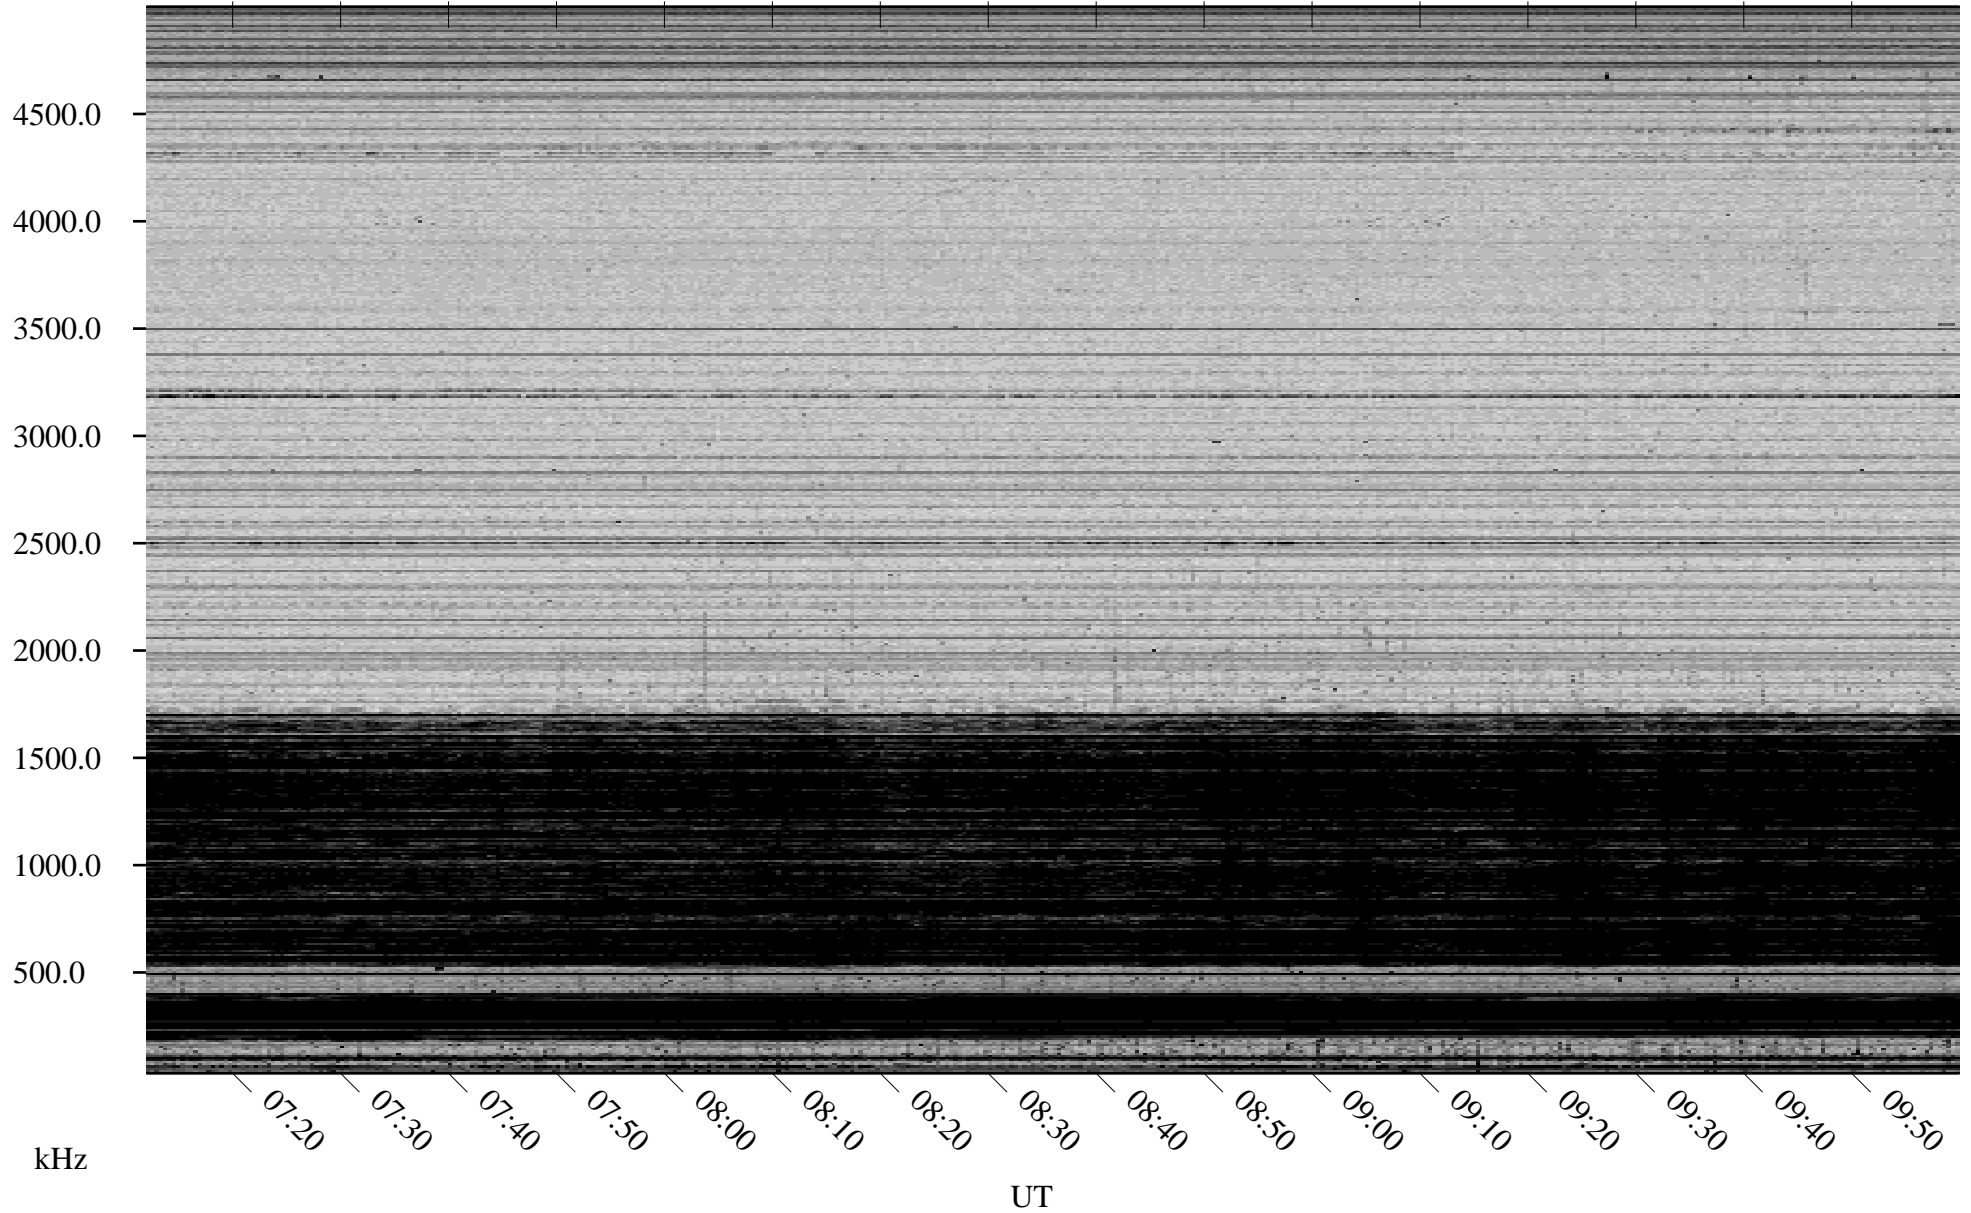

03/16/2007 Churchill, Manitoba

Linear Scale Black = 161 White = 15

CH07075L.R00m max_12

Page 1

03/16/2007 Churchill, Manitoba

Linear Scale Black = 161 White = 15

CH07075L.R00m max_12

Page 2

03/17/2007 Churchill, Manitoba

Linear Scale Black = 161 White = 15

CH07075L.R00m max_12

Page 3

03/17/2007 Churchill, Manitoba

Linear Scale Black = 161 White = 15

CH07075L.R00m max_12

Page 4

03/17/2007 Churchill, Manitoba

Linear Scale Black = 161 White = 15

CH07075L.R00m max_12

Page 5

03/17/2007 Churchill, Manitoba

Linear Scale Black = 161 White = 15

CH07075L.R00m max_12

Page 6

03/17/2007 Churchill, Manitoba

Linear Scale Black = 161 White = 15

CH07075L.R00m max_12

Page 7

03/17/2007 Churchill, Manitoba

Linear Scale Black = 161 White = 15

CH07075L.R00m max_12

Page 8