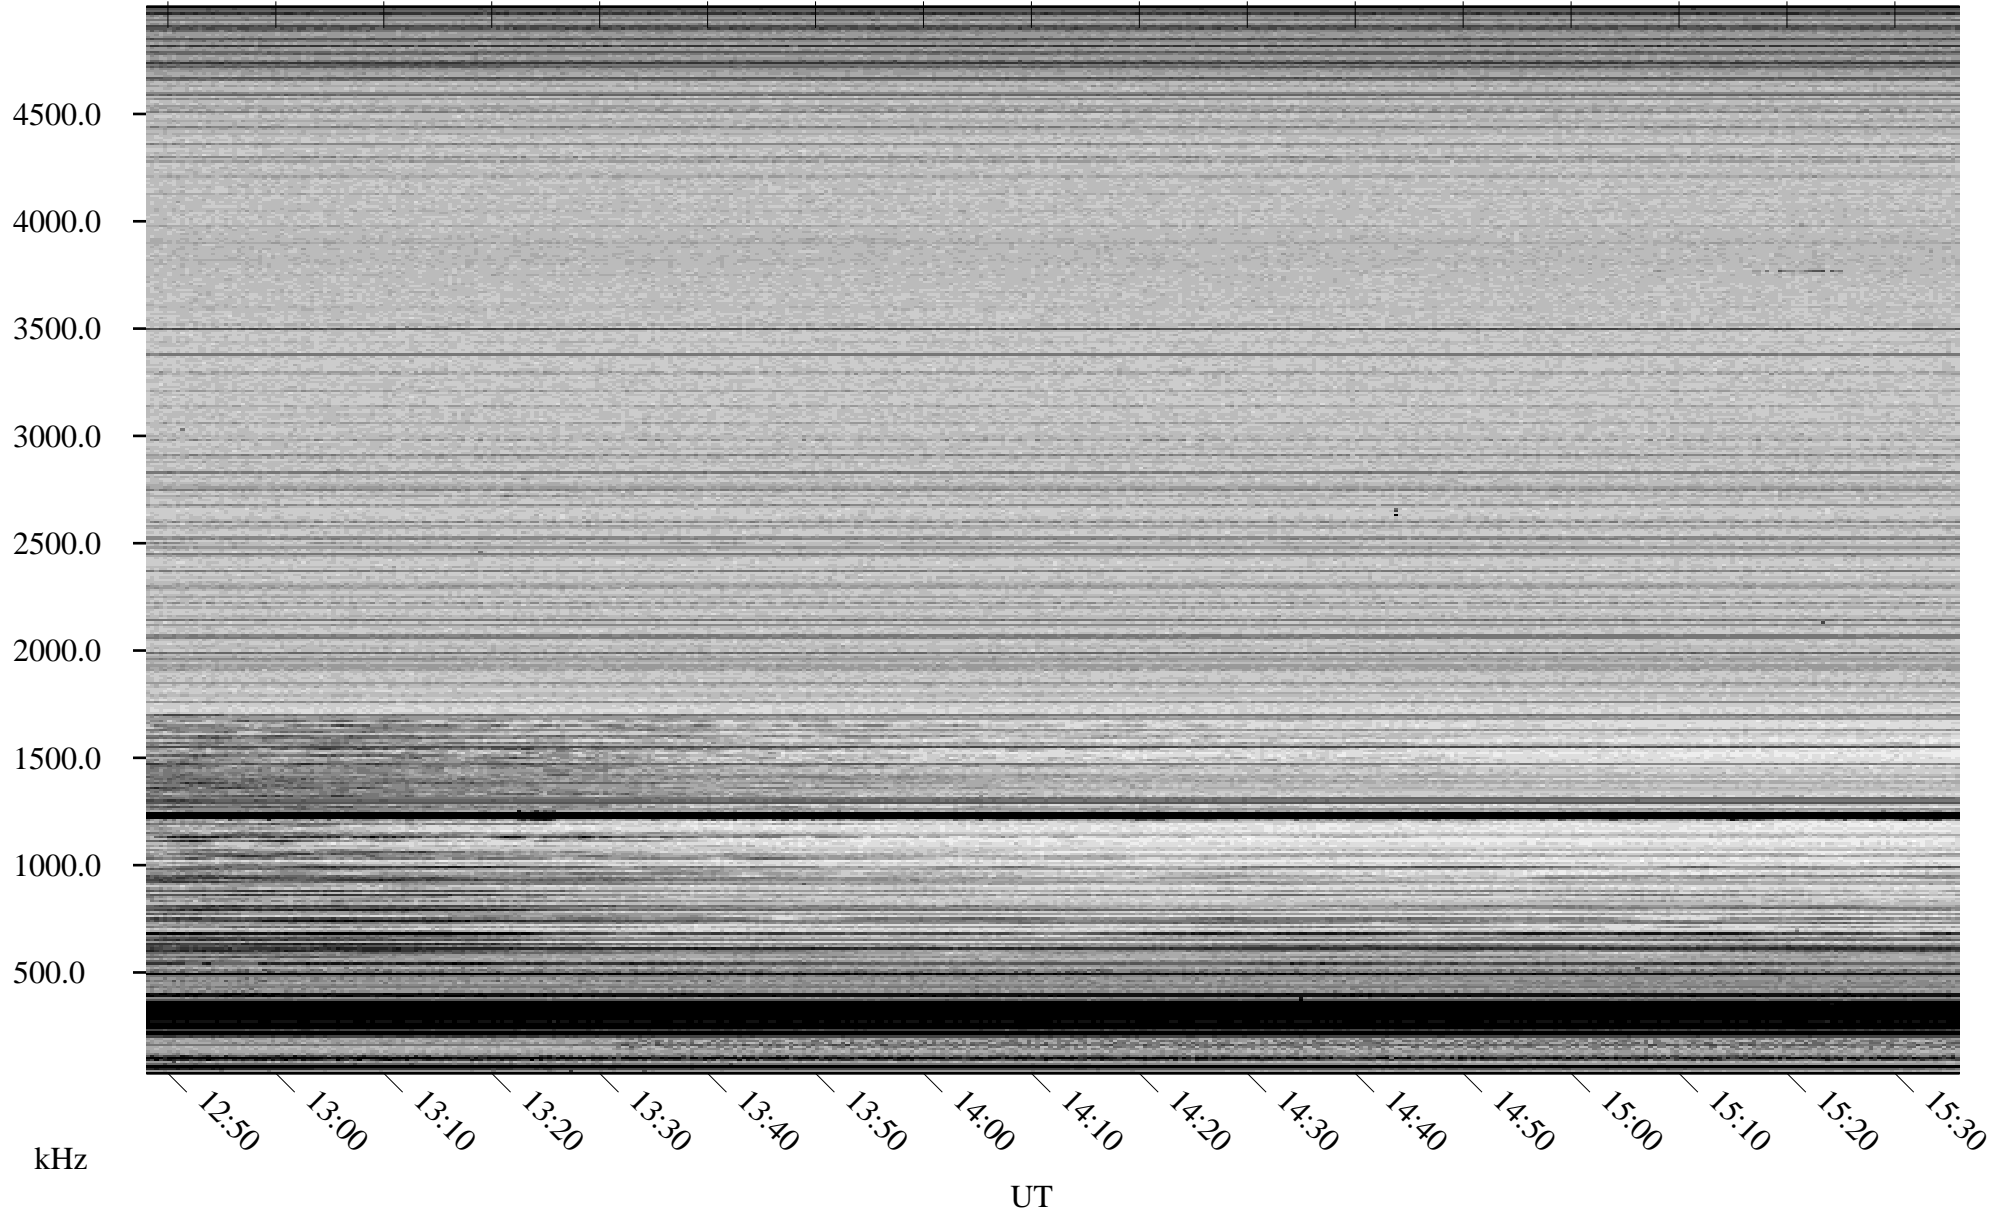

03/16/2007 Churchill, Manitoba

Linear Scale Black = 161 White = 15

CH07075L.R00m max_12

Page 1

03/16/2007 Churchill, Manitoba

Linear Scale Black = 161 White = 15

CH07075L.R00m max_12

Page 2

03/17/2007 Churchill, Manitoba

Linear Scale Black = 161 White = 15

CH07075L.R00m max_12

Page 3

03/17/2007 Churchill, Manitoba

Linear Scale Black = 161 White = 15

CH07075L.R00m max_12

Page 4

03/17/2007 Churchill, Manitoba

Linear Scale Black = 161 White = 15

CH07075L.R00m max_12

Page 5

03/17/2007 Churchill, Manitoba

Linear Scale Black = 161 White = 15

CH07075L.R00m max_12

Page 6

03/17/2007 Churchill, Manitoba

Linear Scale Black = 161 White = 15

CH07075L.R00m max_12

Page 7

03/17/2007 Churchill, Manitoba

Linear Scale Black = 161 White = 15

CH07075L.R00m max_12

Page 8