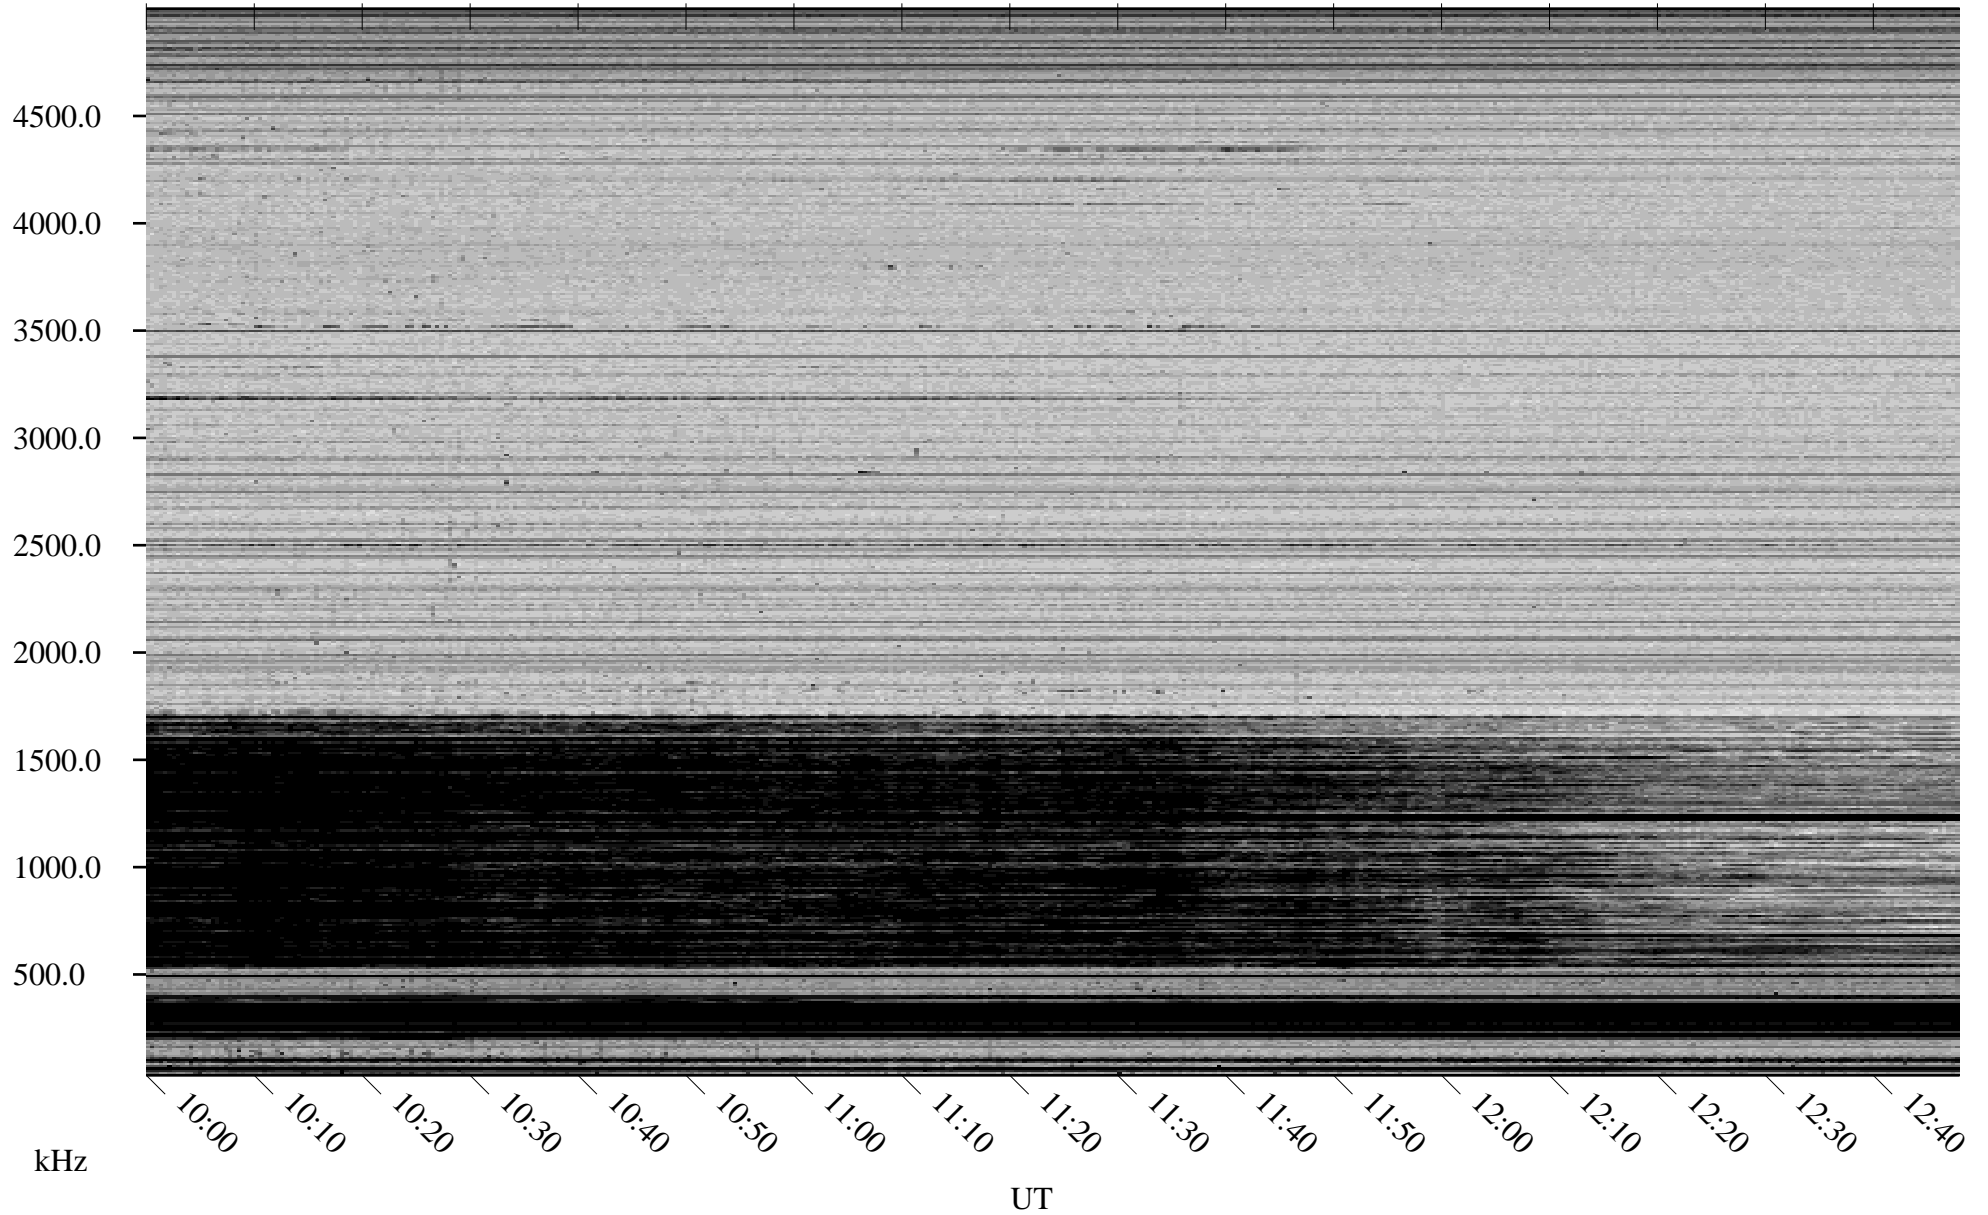

03/16/2007 Churchill, Manitoba

Linear Scale Black = 161 White = 15

CH07075L.R00m max_12

Page 1

03/16/2007 Churchill, Manitoba

Linear Scale Black = 161 White = 15

CH07075L.R00m max_12

Page 2

03/17/2007 Churchill, Manitoba

Linear Scale Black = 161 White = 15

CH07075L.R00m max_12

Page 3

03/17/2007 Churchill, Manitoba

Linear Scale Black = 161 White = 15

CH07075L.R00m max_12

Page 4

03/17/2007 Churchill, Manitoba

Linear Scale Black = 161 White = 15

CH07075L.R00m max_12

Page 5

03/17/2007 Churchill, Manitoba

Linear Scale Black = 161 White = 15

CH07075L.R00m max_12

Page 6

03/17/2007 Churchill, Manitoba

Linear Scale Black = 161 White = 15

CH07075L.R00m max_12

Page 7

03/17/2007 Churchill, Manitoba

Linear Scale Black = 161 White = 15

CH07075L.R00m max_12

Page 8