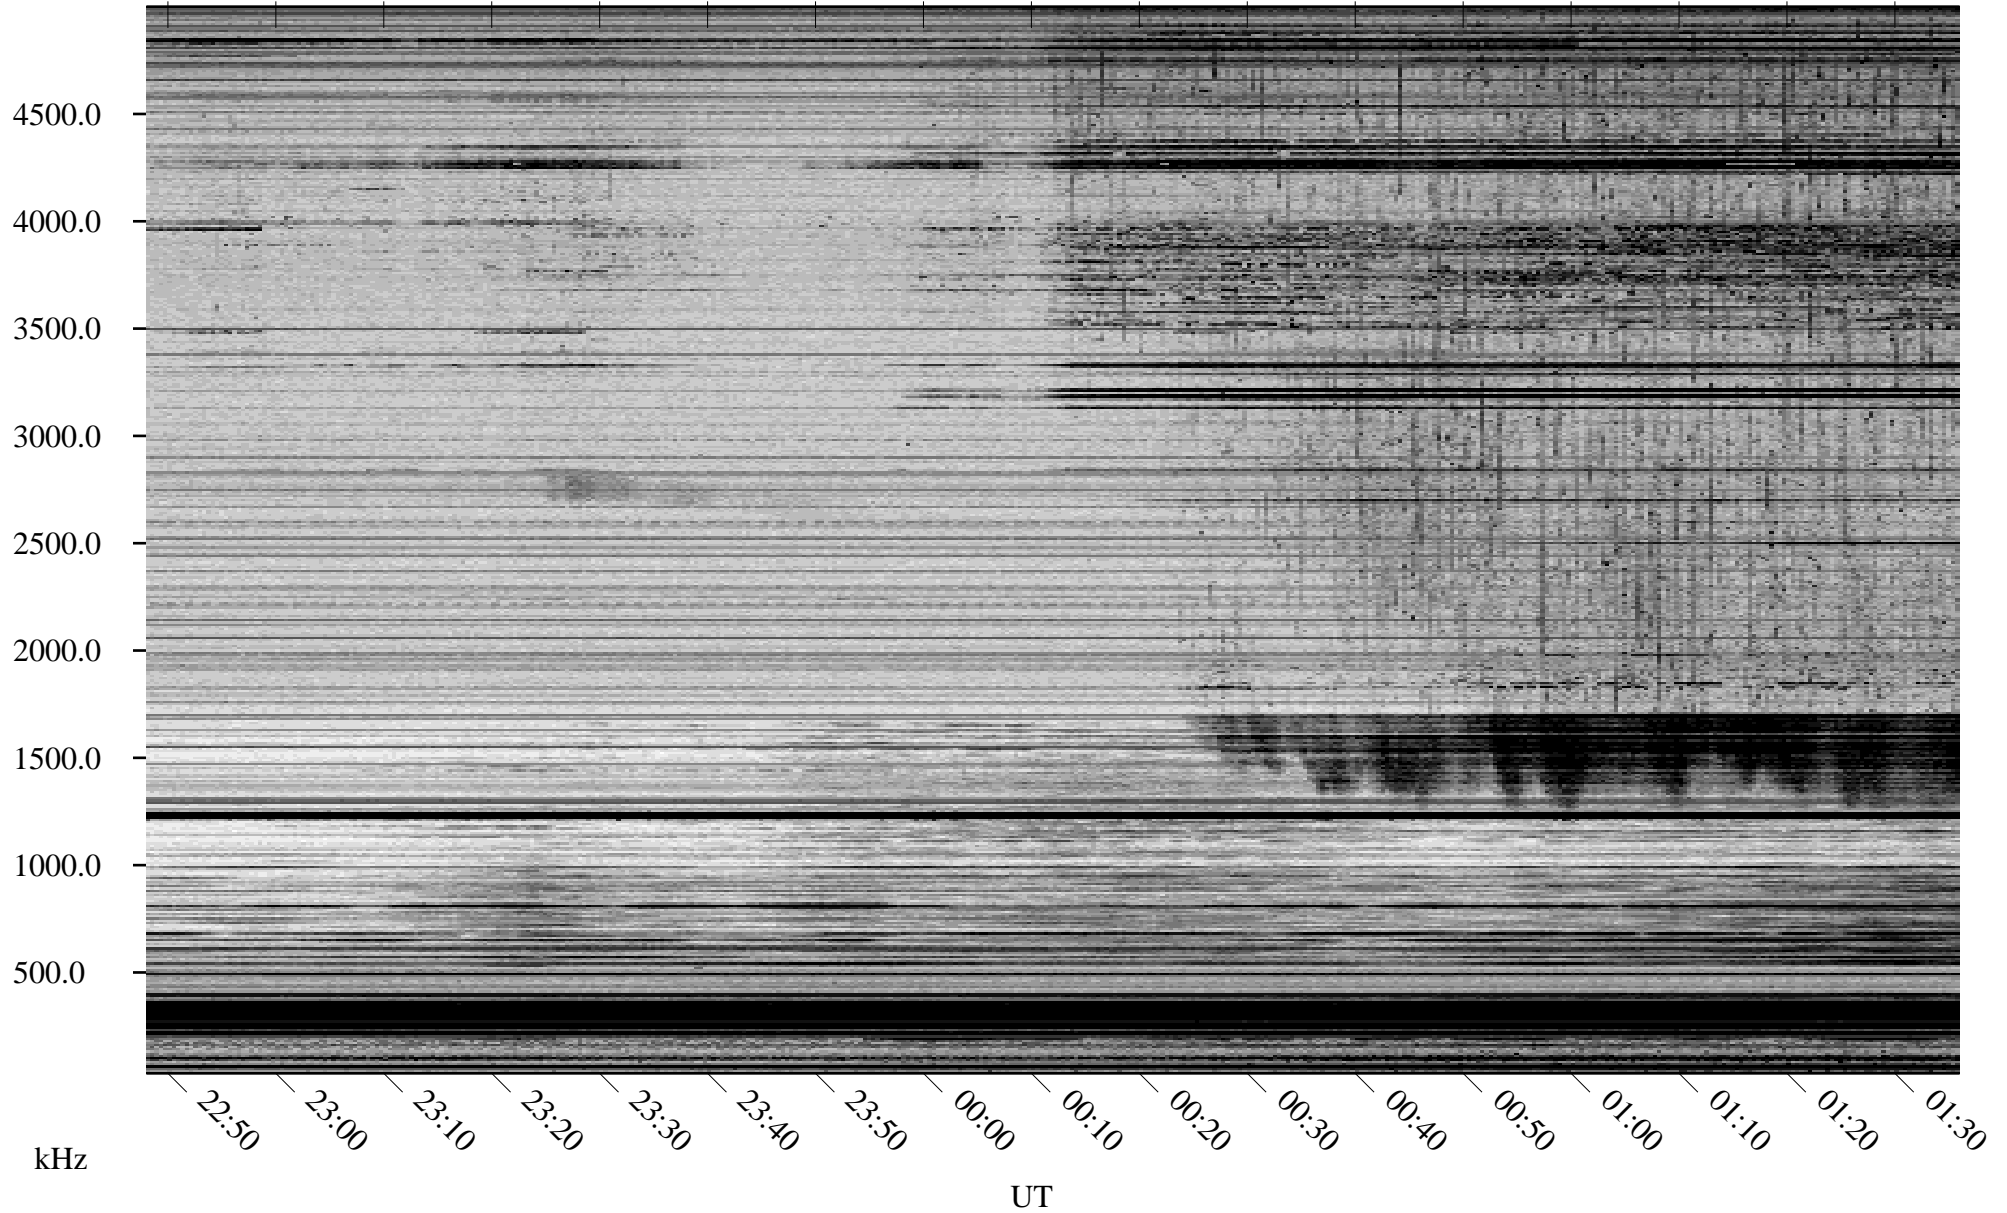

03/16/2007 Churchill, Manitoba

Linear Scale Black = 161 White = 15

CH07075L.R00m max_12

Page 1

03/16/2007 Churchill, Manitoba

Linear Scale Black = 161 White = 15

CH07075L.R00m max_12

Page 2

03/17/2007 Churchill, Manitoba

Linear Scale Black = 161 White = 15

CH07075L.R00m max_12

Page 3

03/17/2007 Churchill, Manitoba

Linear Scale Black = 161 White = 15

CH07075L.R00m max_12

Page 4

03/17/2007 Churchill, Manitoba

Linear Scale Black = 161 White = 15

CH07075L.R00m max_12

Page 5

03/17/2007 Churchill, Manitoba

Linear Scale Black = 161 White = 15

CH07075L.R00m max_12

Page 6

03/17/2007 Churchill, Manitoba

Linear Scale Black = 161 White = 15

CH07075L.R00m max_12

Page 7

03/17/2007 Churchill, Manitoba

Linear Scale Black = 161 White = 15

CH07075L.R00m max_12

Page 8