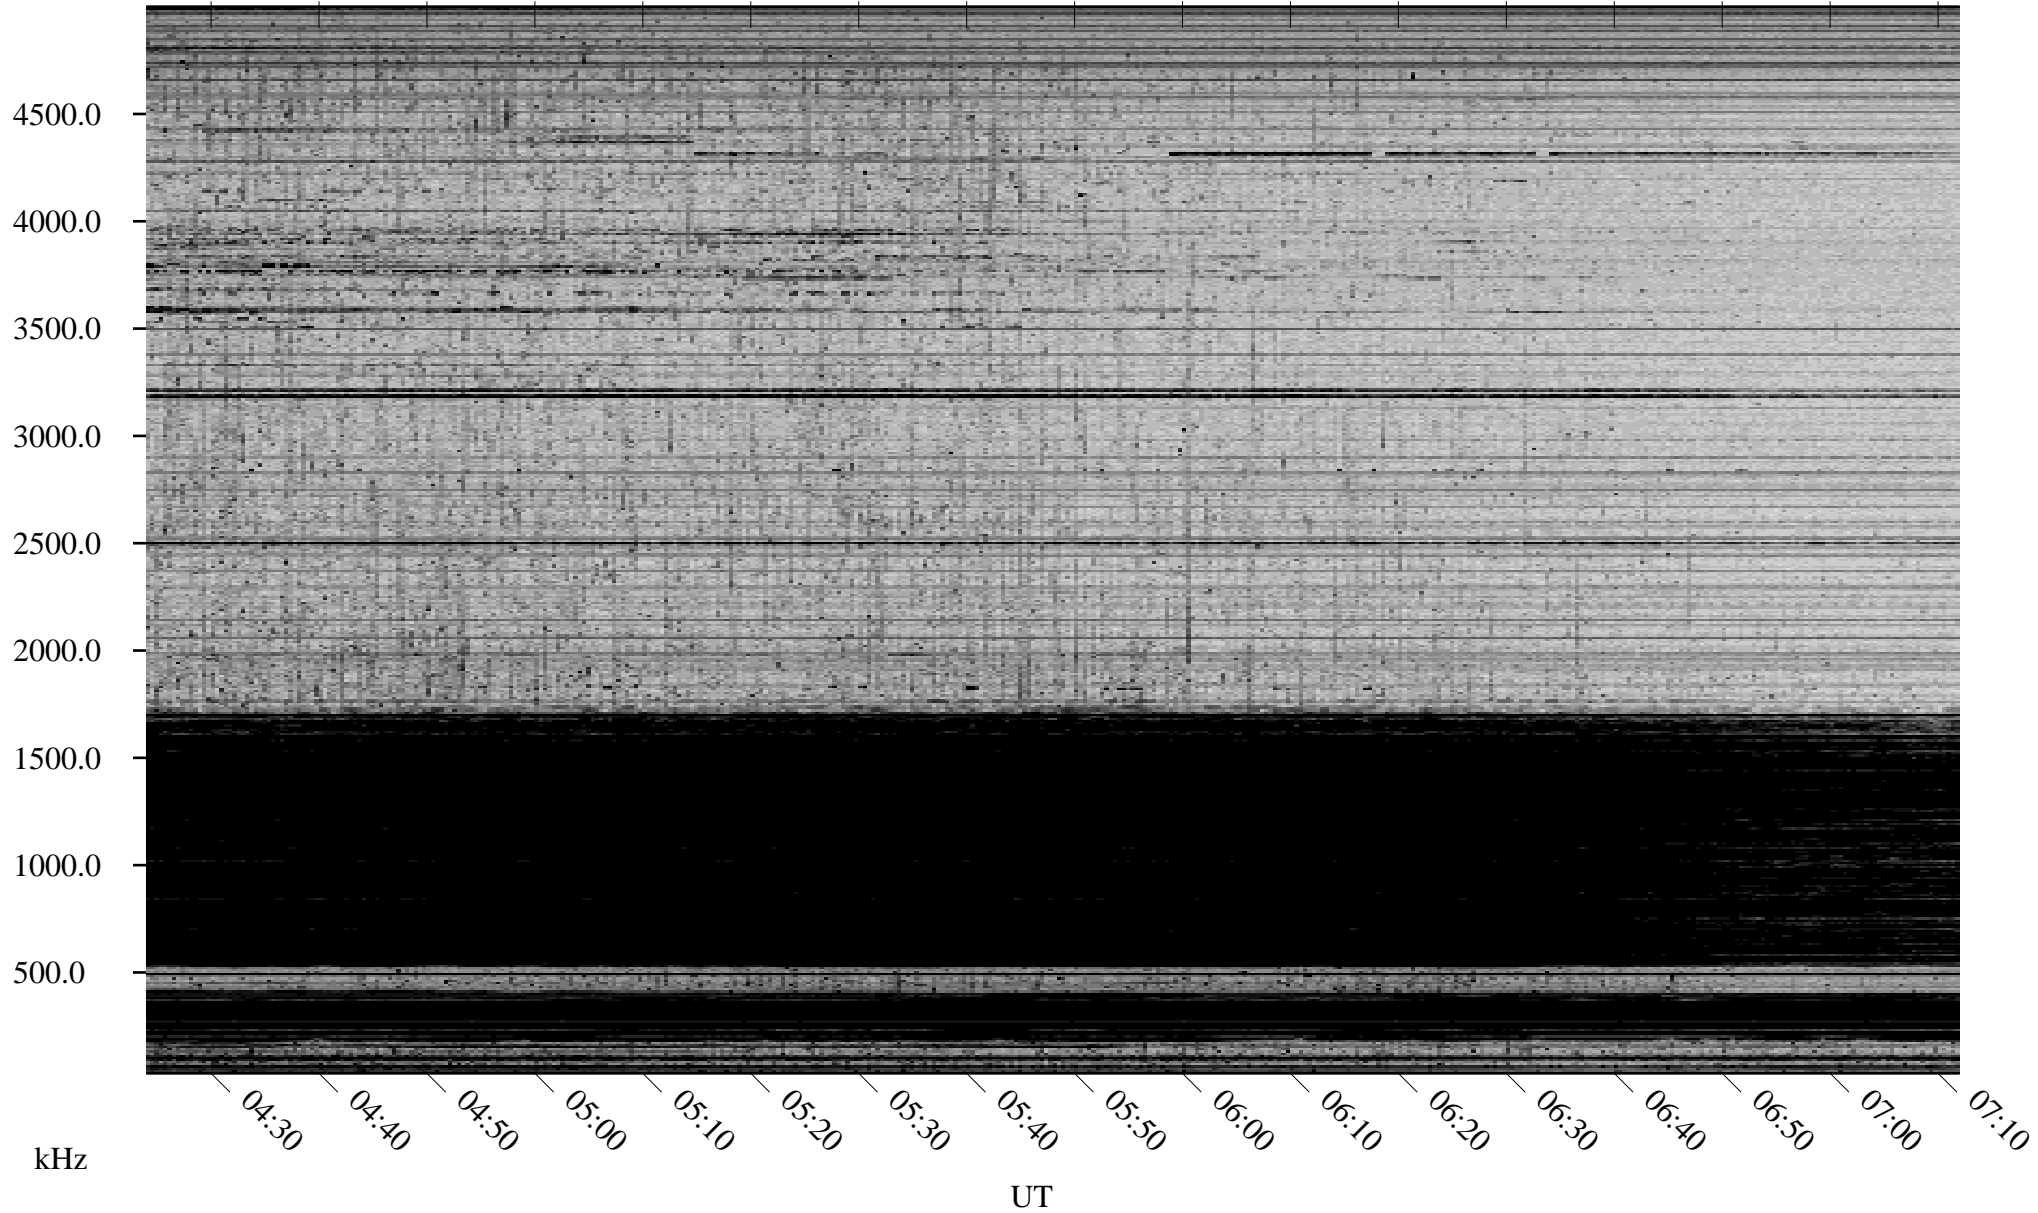

03/16/2007 Churchill, Manitoba

Linear Scale Black = 161 White = 15

CH07075L.R00m max_12

Page 1

03/16/2007 Churchill, Manitoba

Linear Scale Black = 161 White = 15

CH07075L.R00m max_12

Page 2

03/17/2007 Churchill, Manitoba

Linear Scale Black = 161 White = 15

CH07075L.R00m max_12

Page 3

03/17/2007 Churchill, Manitoba

Linear Scale Black = 161 White = 15

CH07075L.R00m max_12

Page 4

03/17/2007 Churchill, Manitoba

Linear Scale Black = 161 White = 15

CH07075L.R00m max_12

Page 5

03/17/2007 Churchill, Manitoba

Linear Scale Black = 161 White = 15

CH07075L.R00m max_12

Page 6

03/17/2007 Churchill, Manitoba

Linear Scale Black = 161 White = 15

CH07075L.R00m max_12

Page 7

03/17/2007 Churchill, Manitoba

Linear Scale Black = 161 White = 15

CH07075L.R00m max_12

Page 8