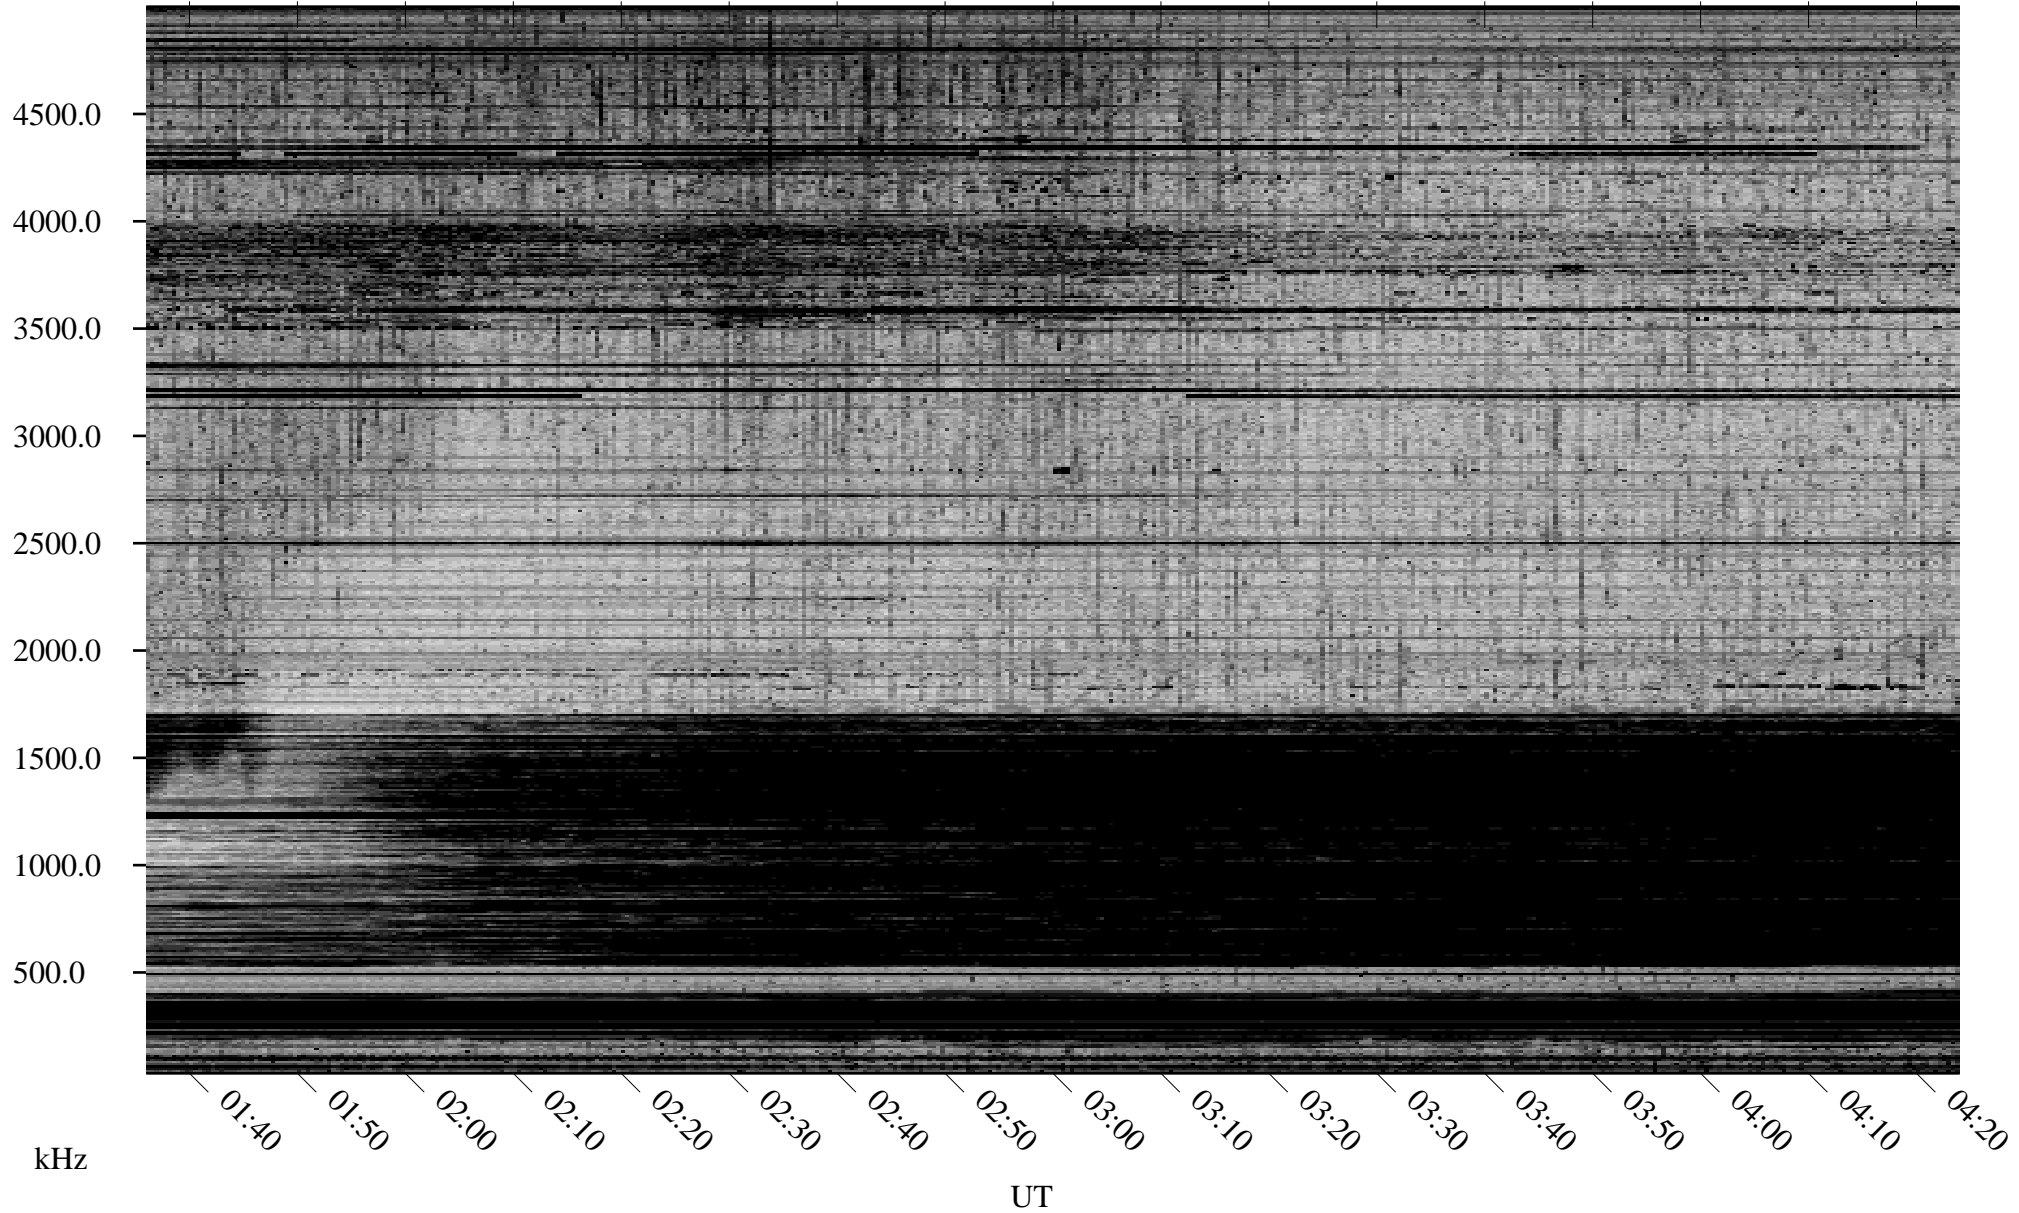

03/16/2007 Churchill, Manitoba

Linear Scale Black = 161 White = 15

CH07075L.R00m max_12

Page 1

03/16/2007 Churchill, Manitoba

Linear Scale Black = 161 White = 15

CH07075L.R00m max_12

Page 2

03/17/2007 Churchill, Manitoba

Linear Scale Black = 161 White = 15

CH07075L.R00m max_12

Page 3

03/17/2007 Churchill, Manitoba

Linear Scale Black = 161 White = 15

CH07075L.R00m max_12

Page 4

03/17/2007 Churchill, Manitoba

Linear Scale Black = 161 White = 15

CH07075L.R00m max_12

Page 5

03/17/2007 Churchill, Manitoba

Linear Scale Black = 161 White = 15

CH07075L.R00m max_12

Page 6

03/17/2007 Churchill, Manitoba

Linear Scale Black = 161 White = 15

CH07075L.R00m max_12

Page 7

03/17/2007 Churchill, Manitoba

Linear Scale Black = 161 White = 15

CH07075L.R00m max_12

Page 8