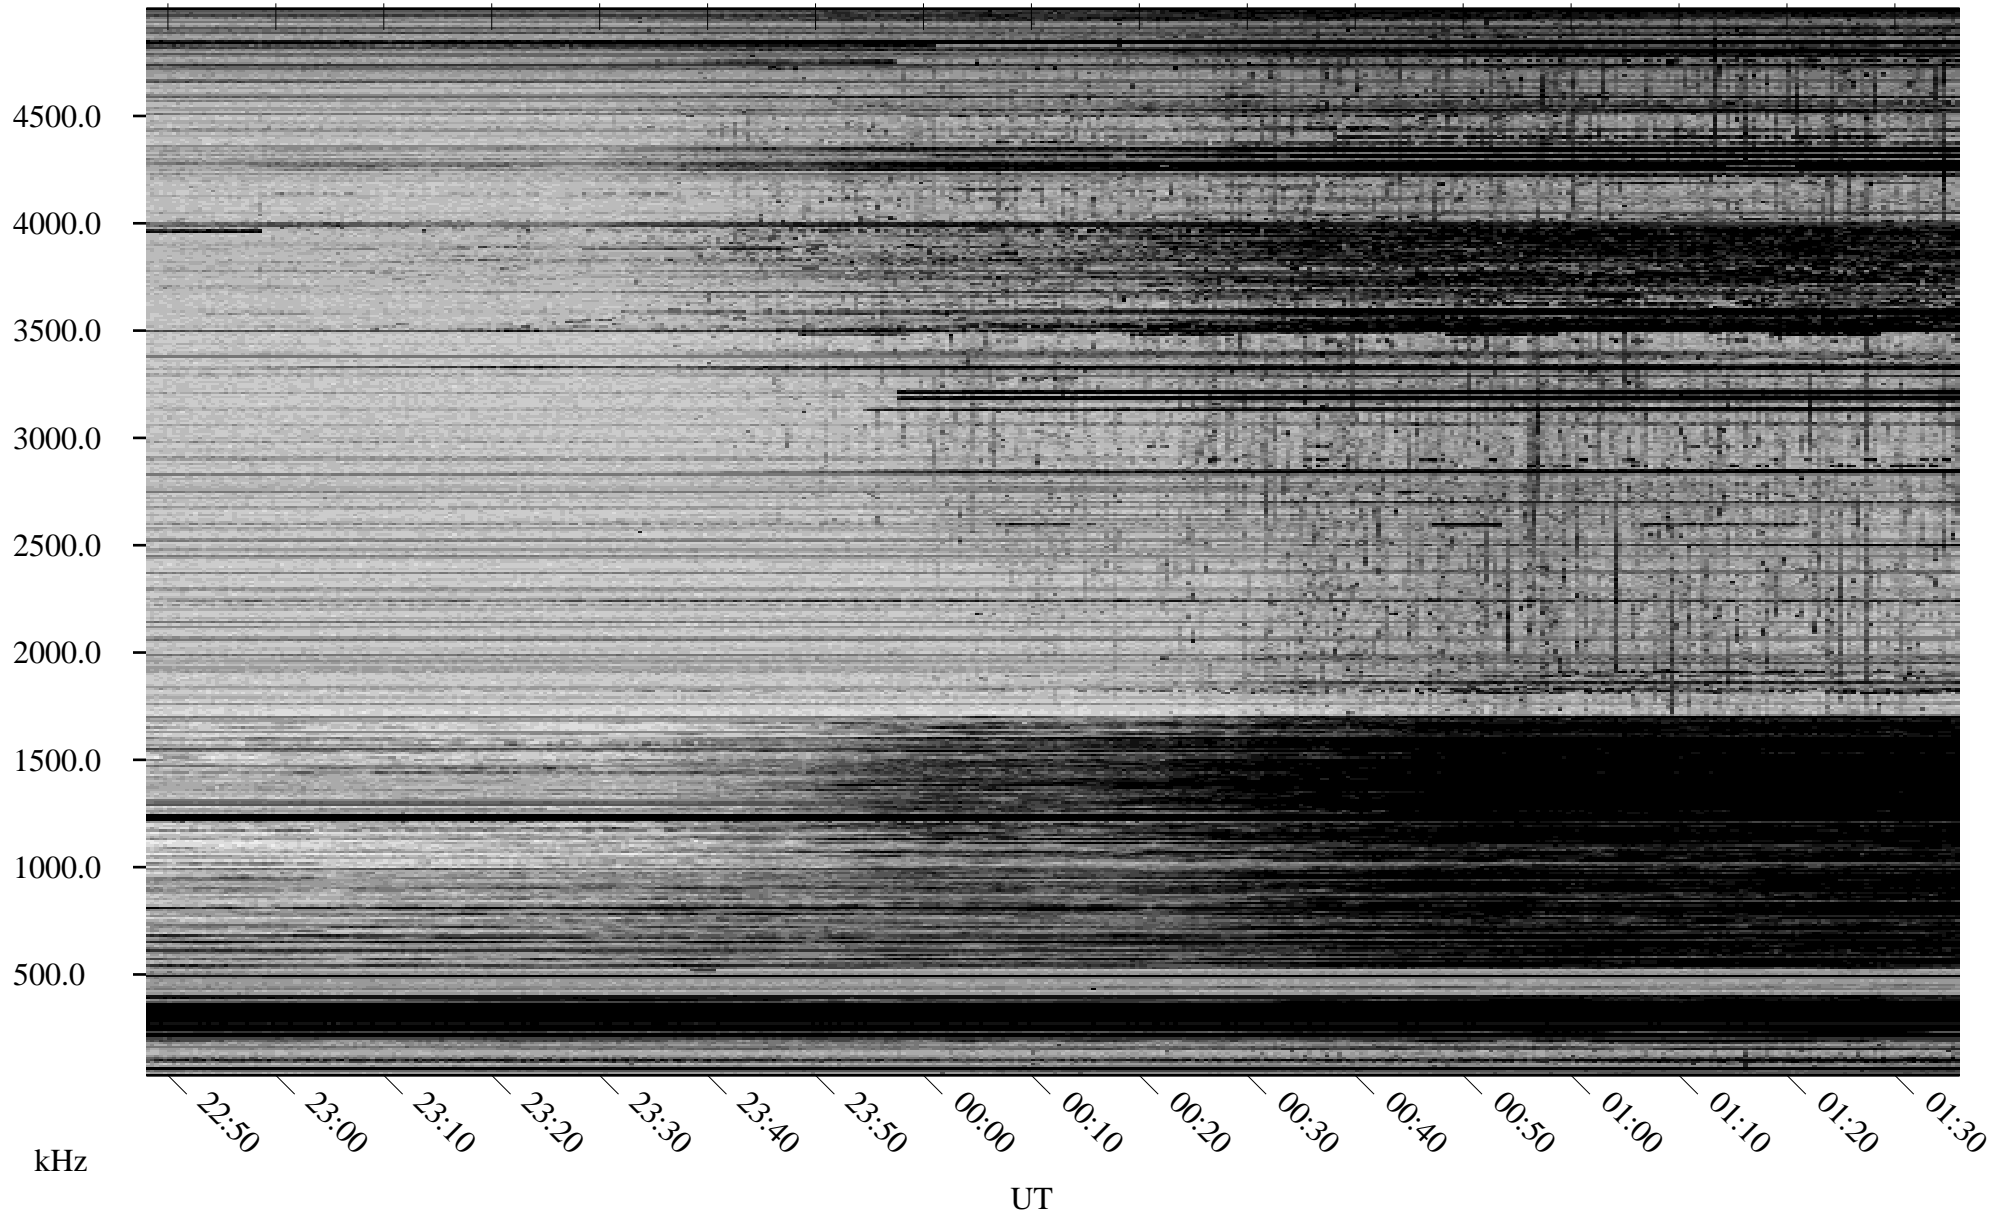

# 03/17/2007 Churchill, Manitoba

Linear Scale    Black = 161    White = 15

CH07076L.R00m max\_12

Page 1

# 03/17/2007 Churchill, Manitoba

Linear Scale    Black = 161    White = 15

CH07076L.R00m max\_12

Page 2

# 03/18/2007 Churchill, Manitoba

Linear Scale    Black = 161    White = 15

CH07076L.R00m max\_12

Page 3

# 03/18/2007 Churchill, Manitoba

Linear Scale    Black = 161    White = 15

CH07076L.R00m max\_12

Page 4