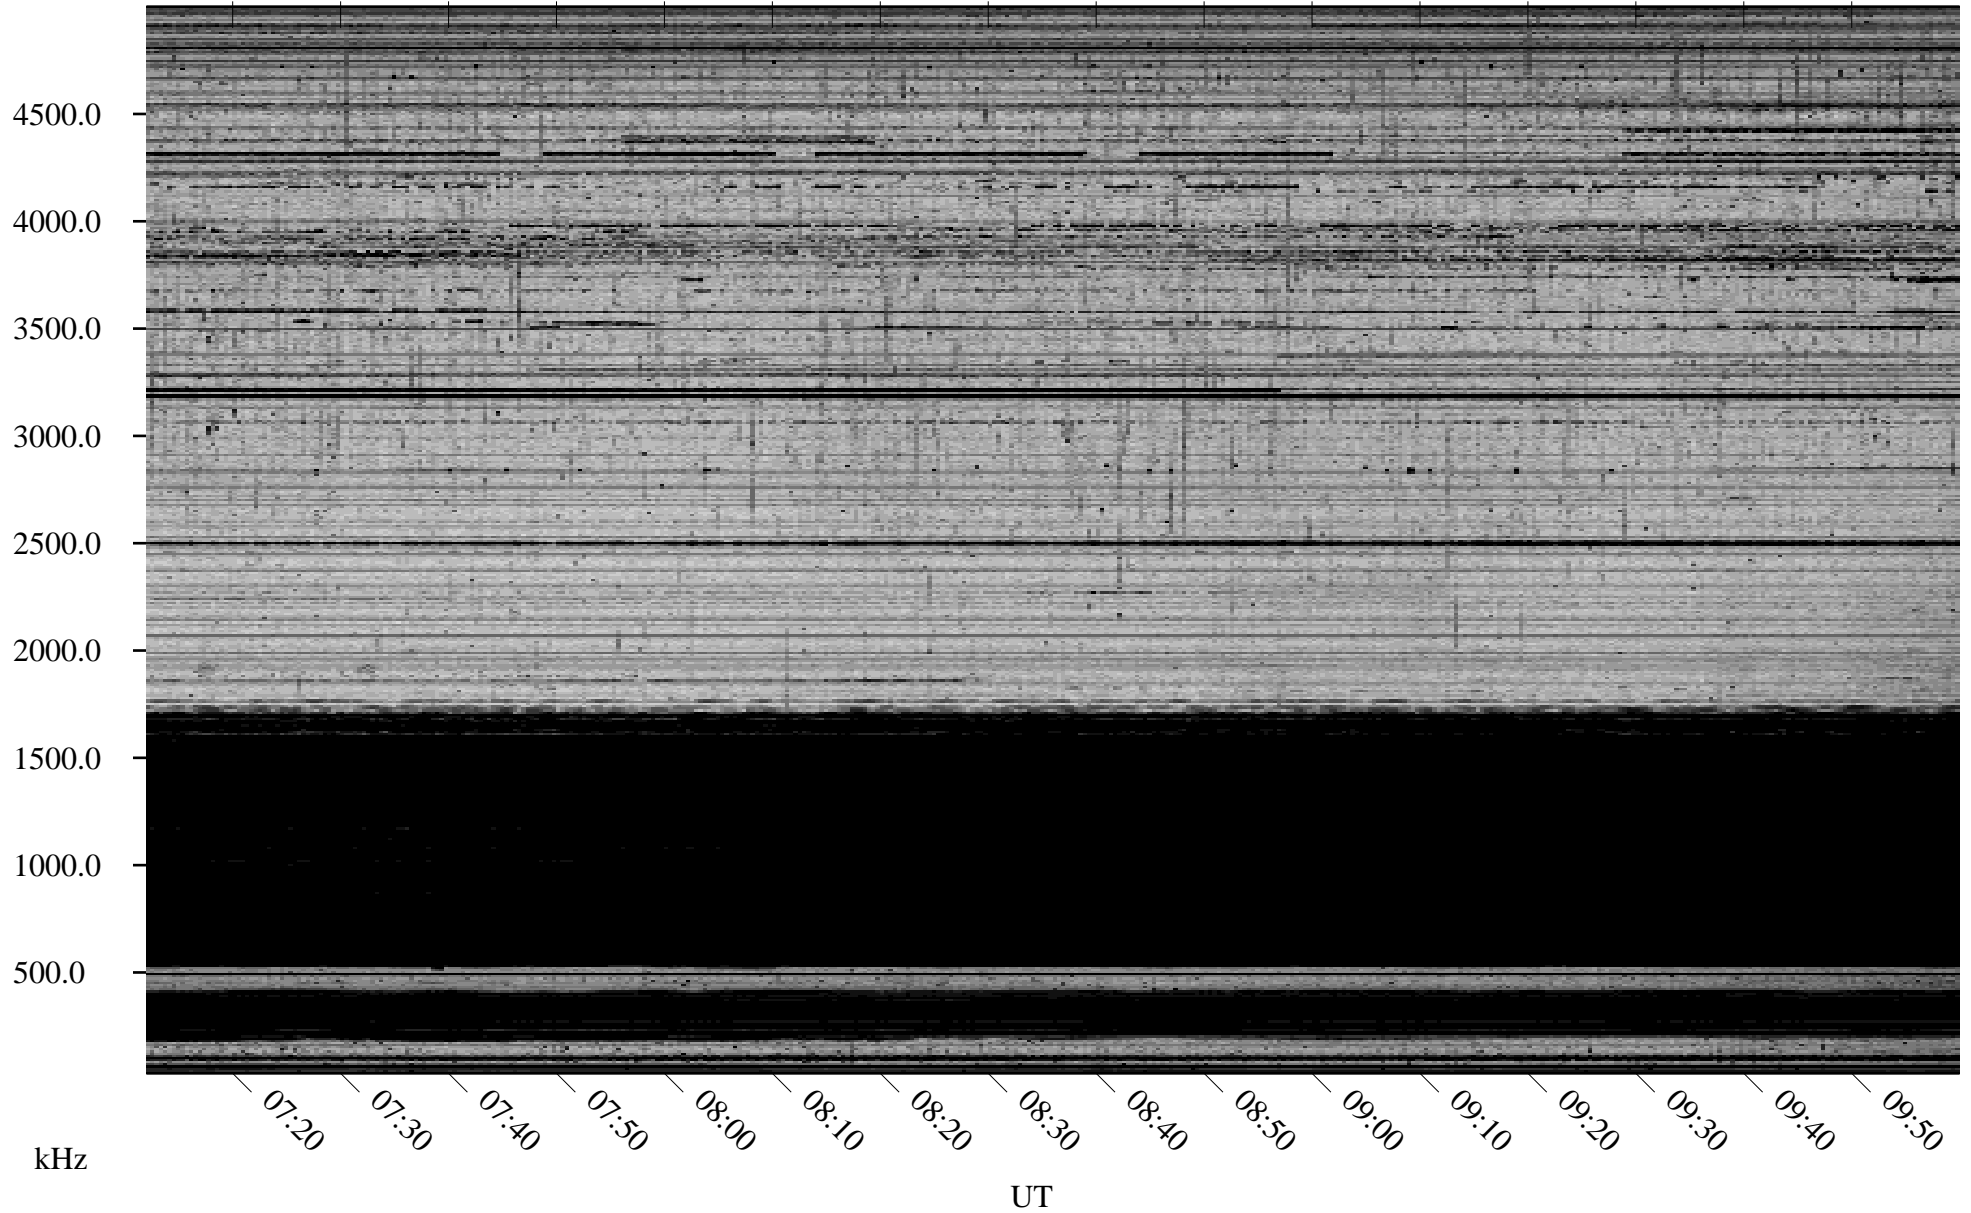

# 03/18/2007 Churchill, Manitoba

Linear Scale    Black = 161    White = 15

CH07076L.R00m max\_12

Page 4

# 03/18/2007 Churchill, Manitoba

Linear Scale    Black = 161    White = 15

CH07076L.R00m max\_12

Page 5

# 03/18/2007 Churchill, Manitoba

Linear Scale    Black = 161    White = 15

CH07076L.R00m max\_12

Page 6