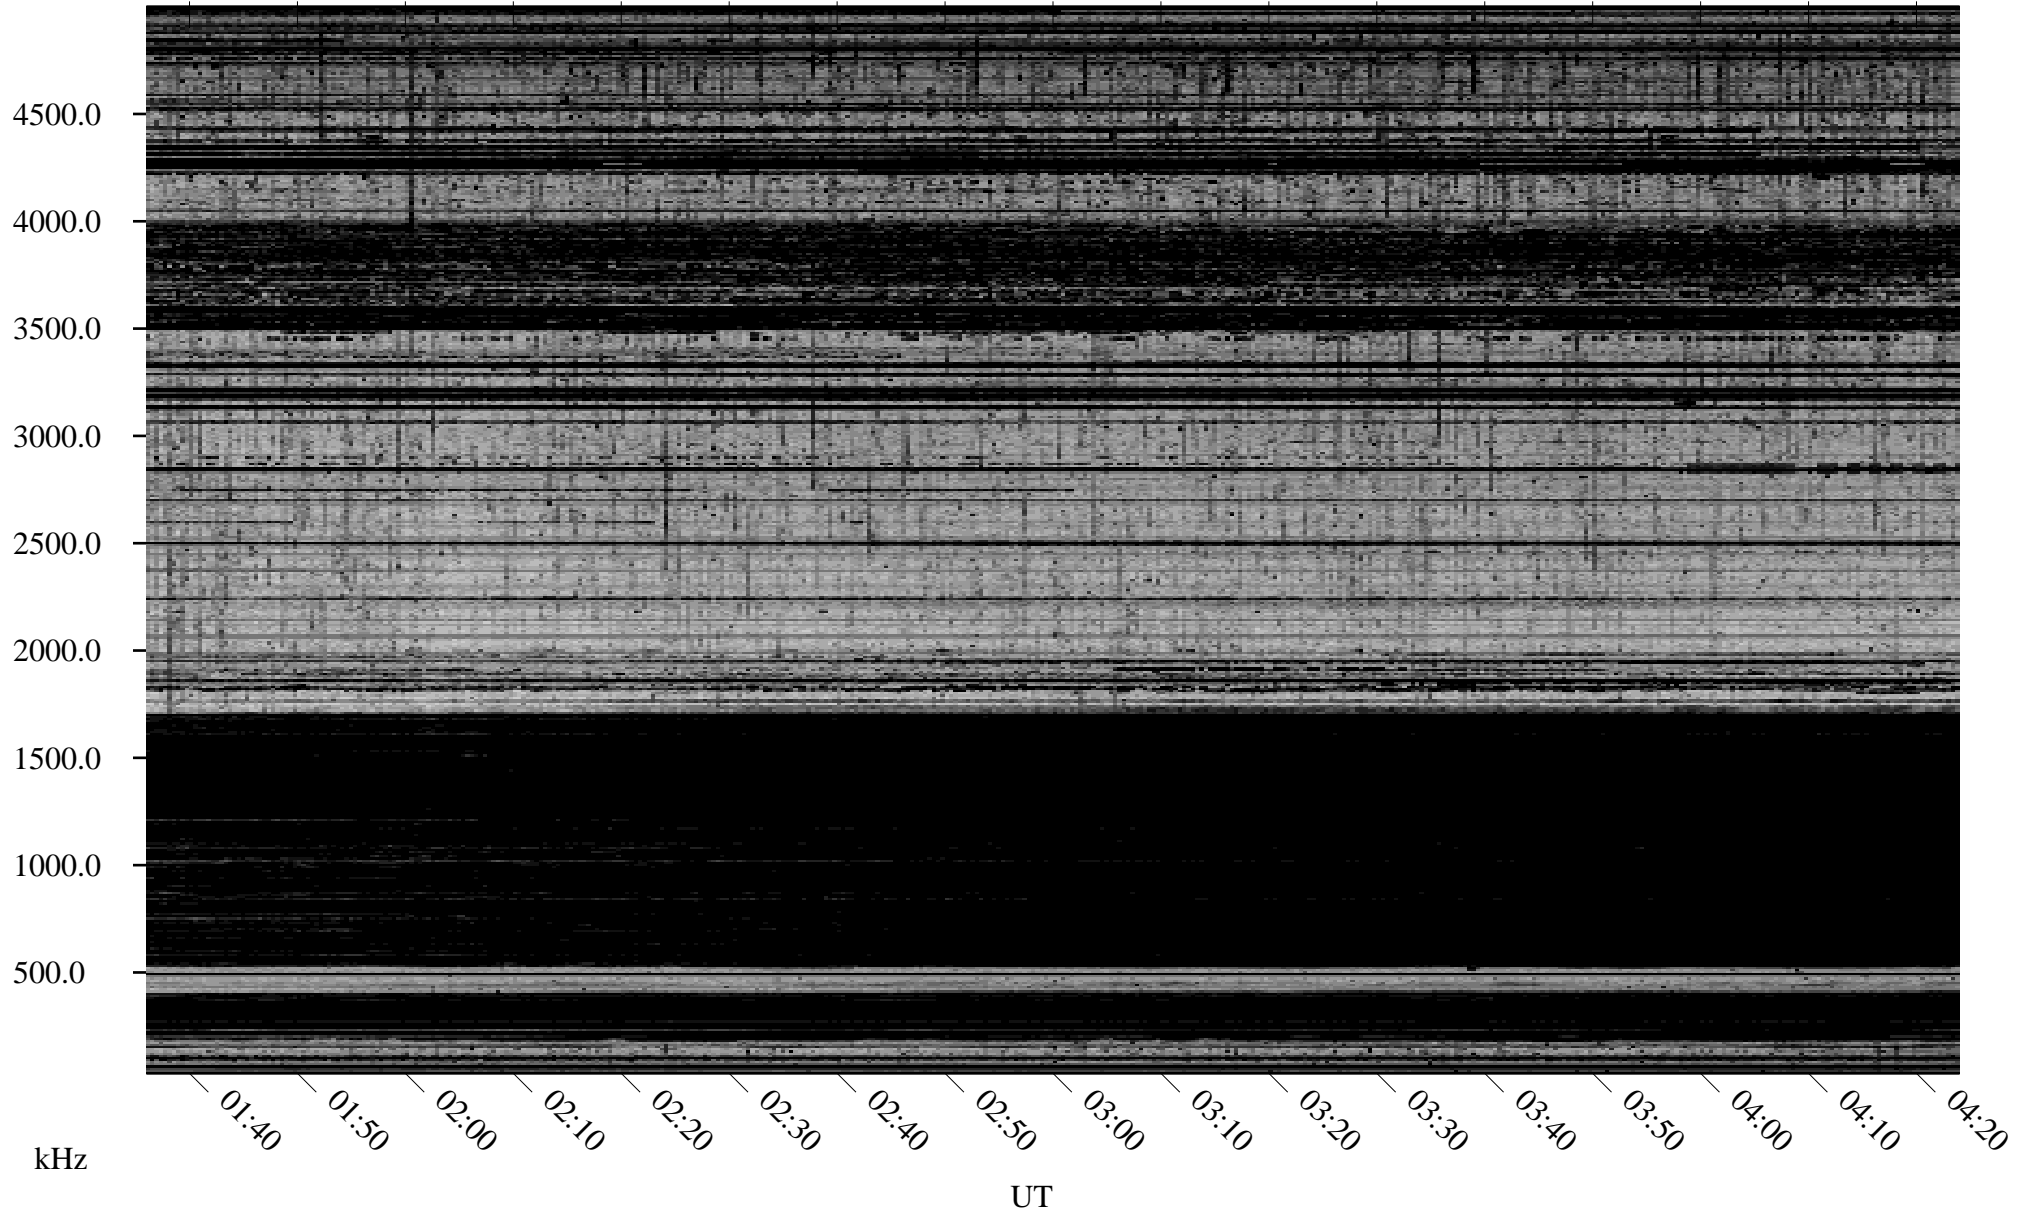

# 03/17/2007 Churchill, Manitoba

Linear Scale    Black = 161    White = 15

CH07076L.R00m max\_12

Page 1

# 03/17/2007 Churchill, Manitoba

Linear Scale    Black = 161    White = 15

CH07076L.R00m max\_12

Page 2

# 03/18/2007 Churchill, Manitoba

Linear Scale    Black = 161    White = 15

CH07076L.R00m max\_12

Page 3

# 03/18/2007 Churchill, Manitoba

Linear Scale    Black = 161    White = 15

CH07076L.R00m max\_12

Page 4