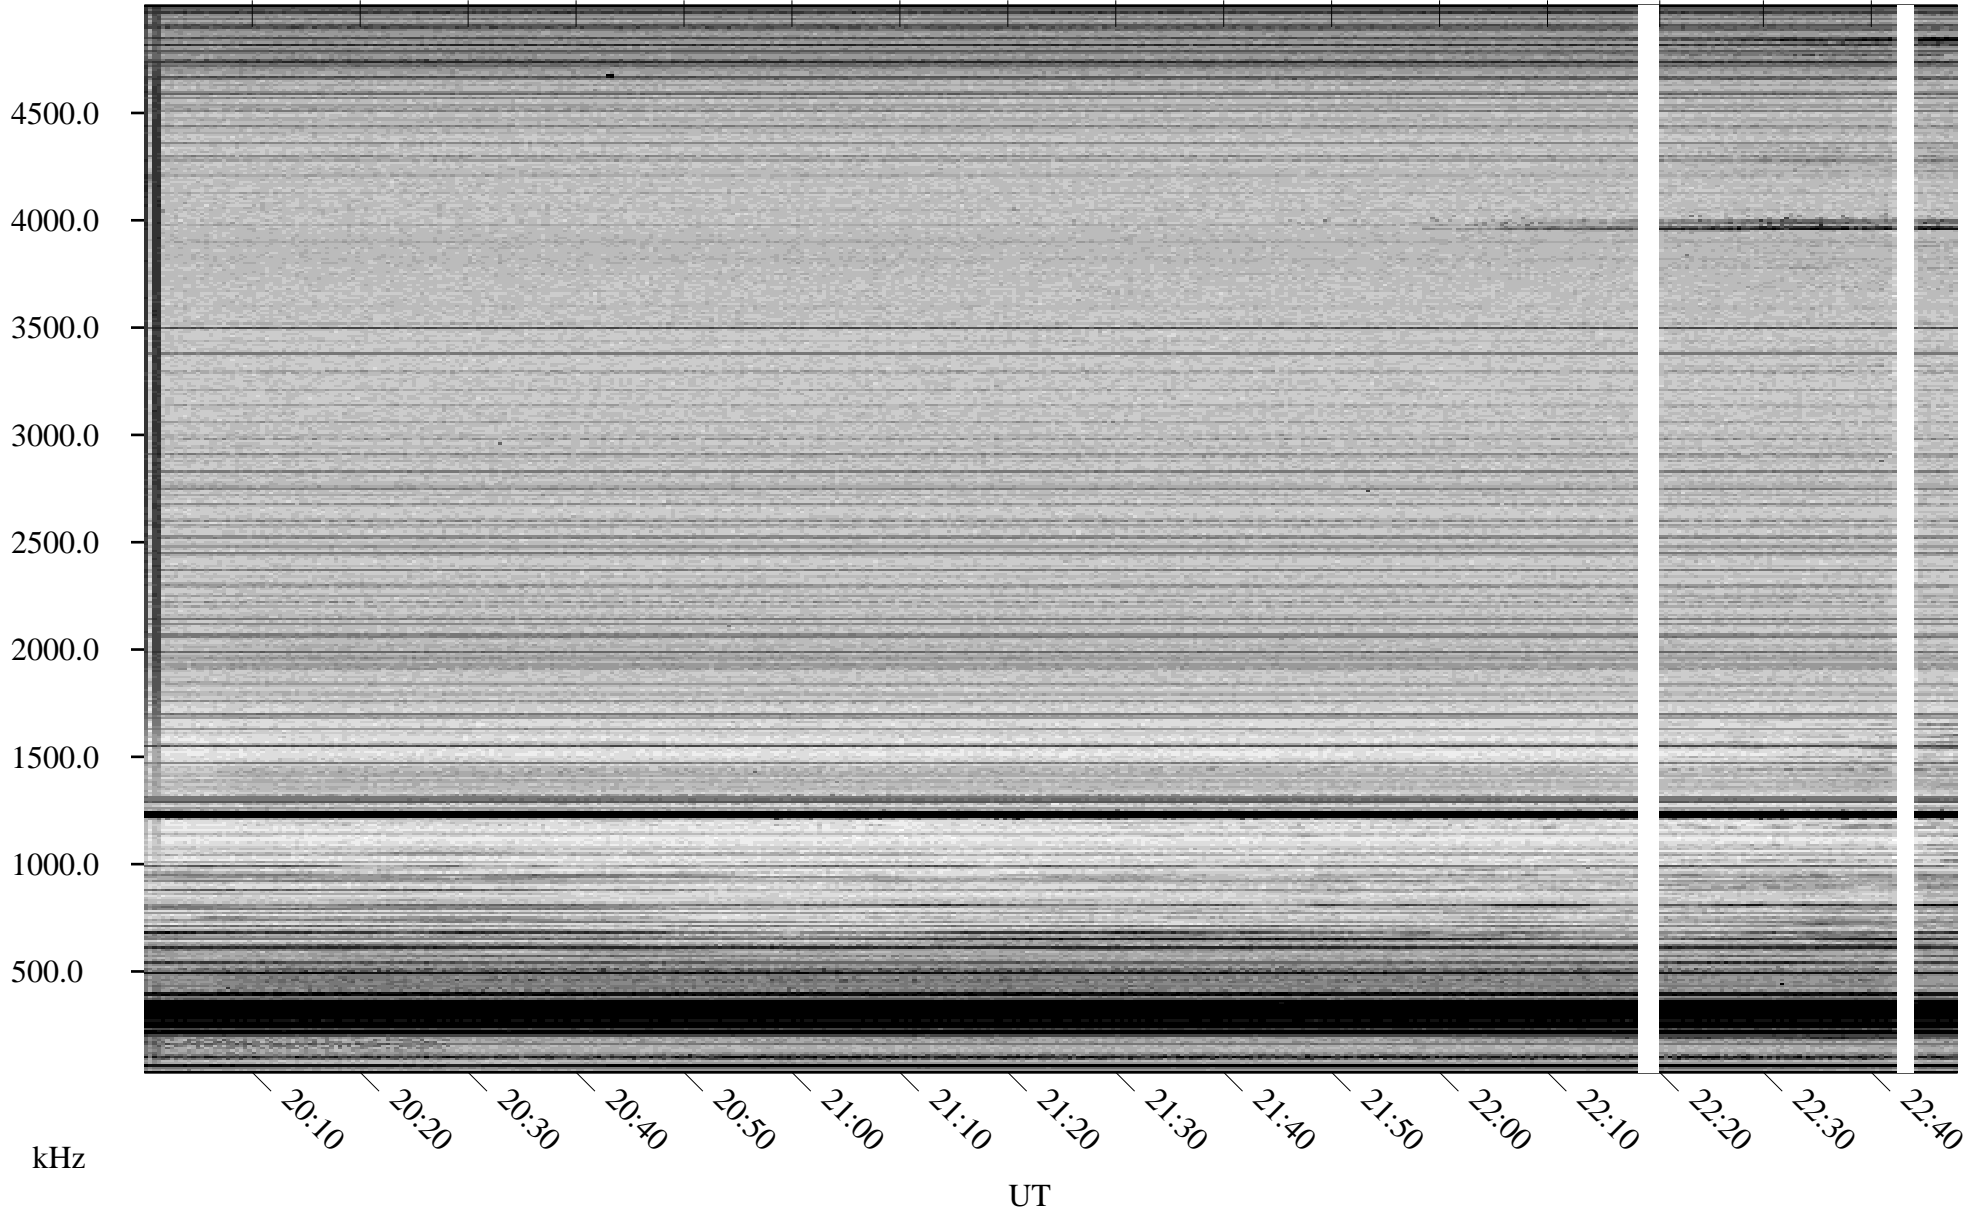

# 03/17/2007 Churchill, Manitoba

Linear Scale    Black = 161    White = 15

CH07076L.R00m max\_12

Page 1

# 03/17/2007 Churchill, Manitoba

Linear Scale    Black = 161    White = 15

CH07076L.R00m max\_12

Page 2

# 03/18/2007 Churchill, Manitoba

Linear Scale    Black = 161    White = 15

CH07076L.R00m max\_12

Page 3

# 03/18/2007 Churchill, Manitoba

Linear Scale    Black = 161    White = 15

CH07076L.R00m max\_12

Page 4