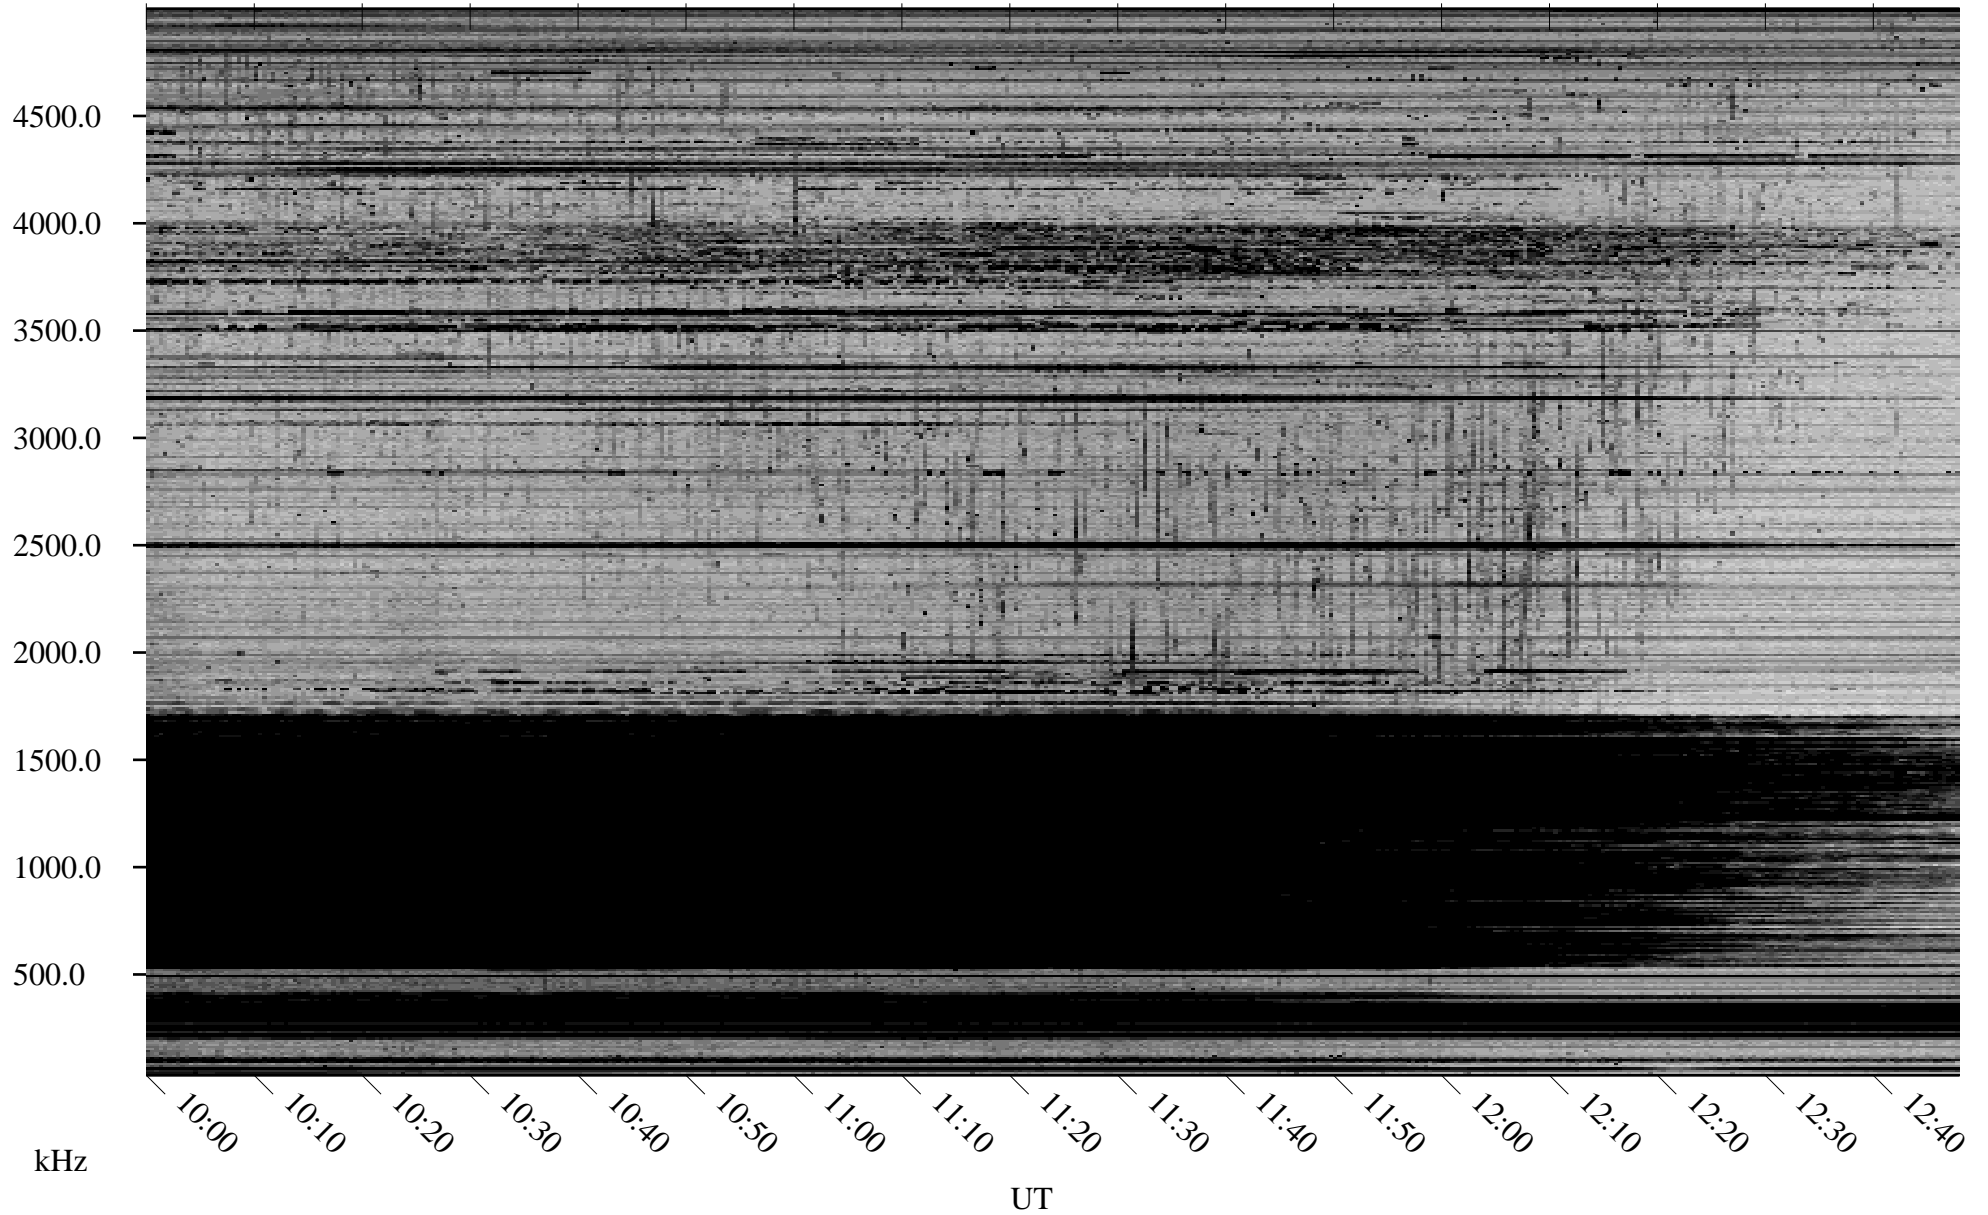

# 03/18/2007 Churchill, Manitoba

Linear Scale    Black = 161    White = 15

CH07076L.R00m max\_12

Page 5

# 03/18/2007 Churchill, Manitoba

Linear Scale    Black = 161    White = 15

CH07076L.R00m max\_12

Page 6