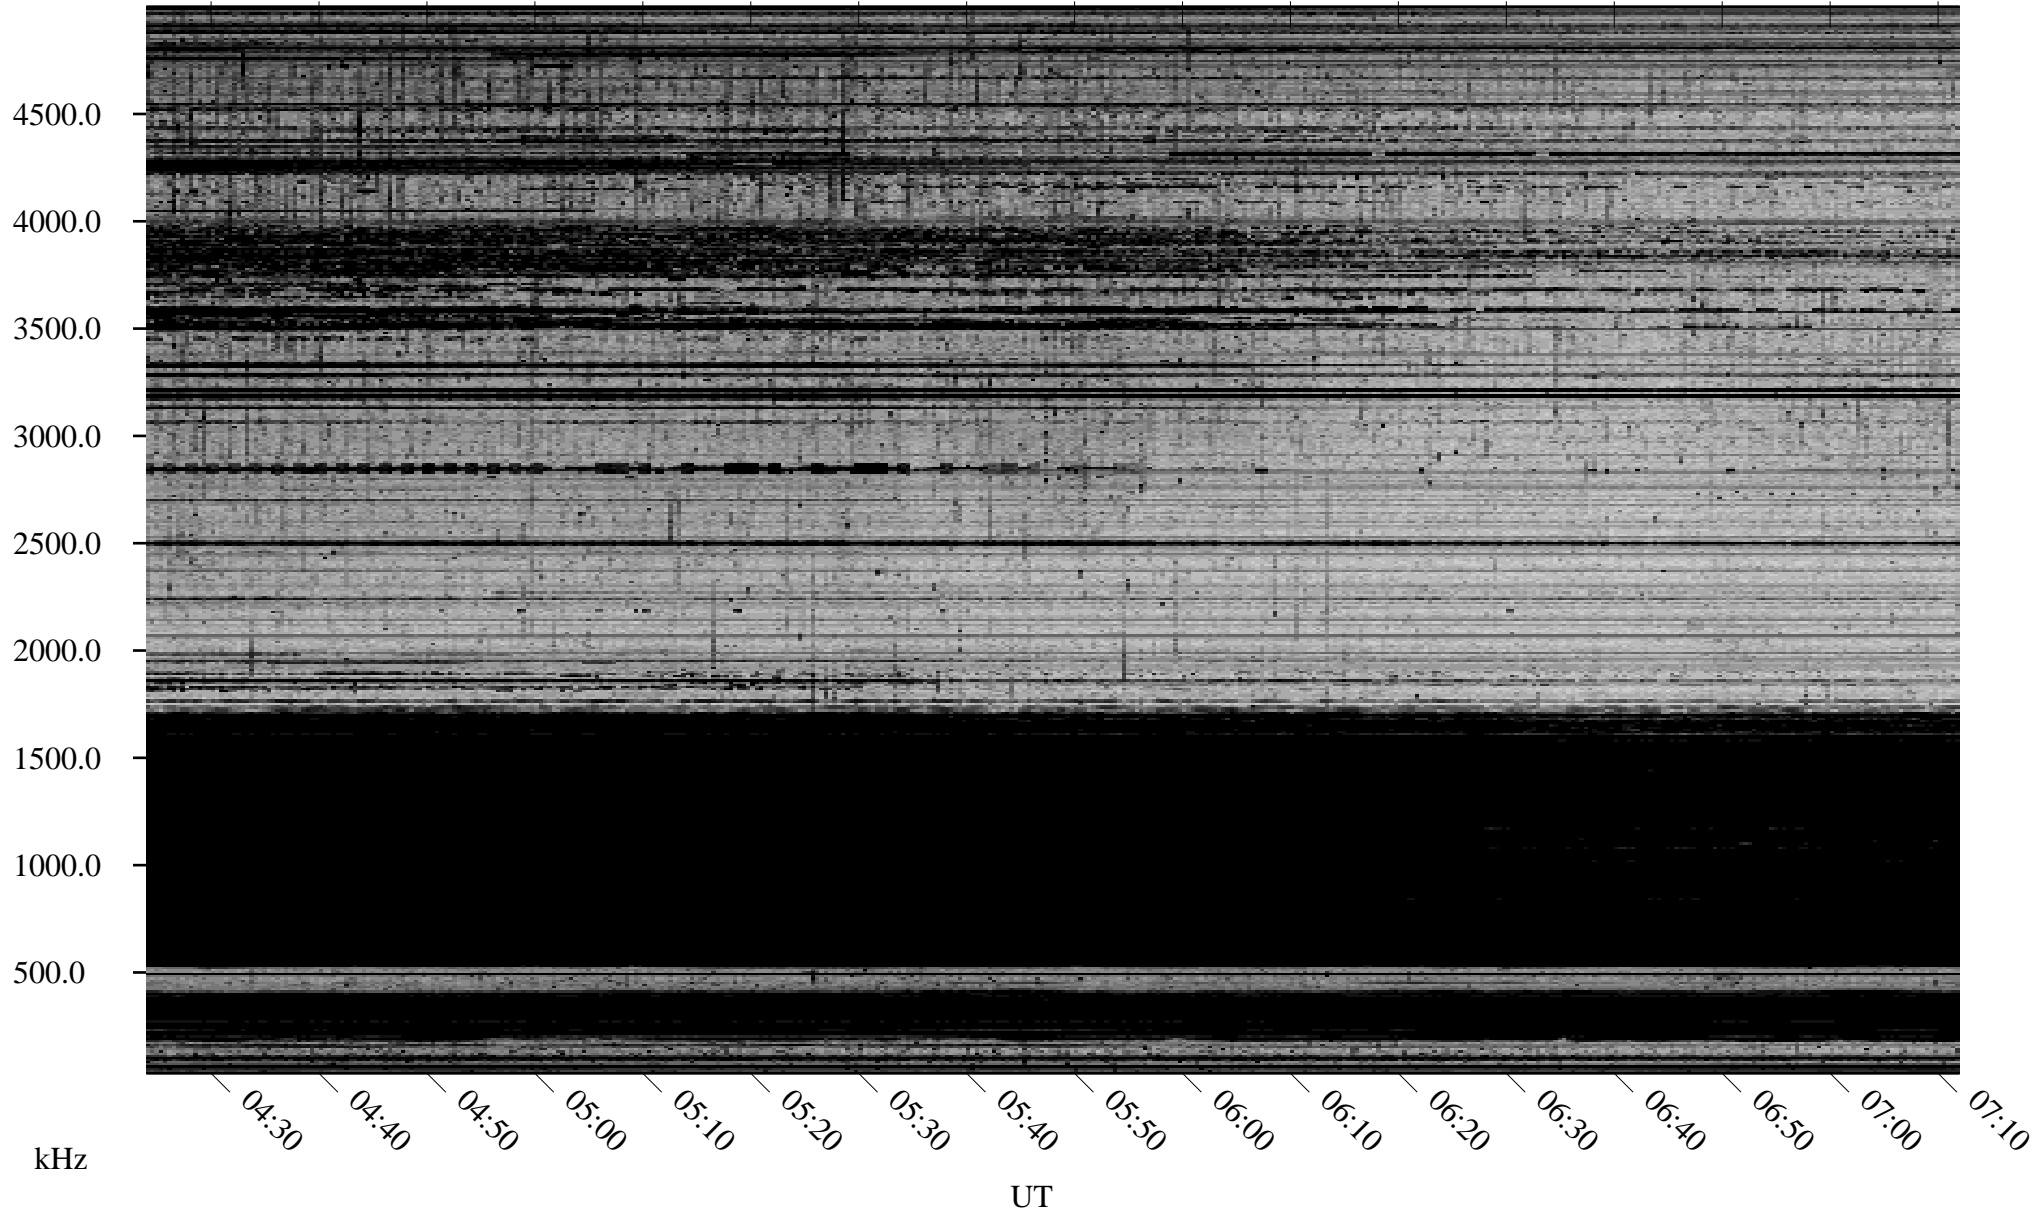

# 03/17/2007 Churchill, Manitoba

Linear Scale    Black = 161    White = 15

CH07076L.R00m max\_12

Page 1

# 03/17/2007 Churchill, Manitoba

Linear Scale    Black = 161    White = 15

CH07076L.R00m max\_12

Page 2

# 03/18/2007 Churchill, Manitoba

Linear Scale    Black = 161    White = 15

CH07076L.R00m max\_12

Page 3

# 03/18/2007 Churchill, Manitoba

Linear Scale    Black = 161    White = 15

CH07076L.R00m max\_12

Page 4