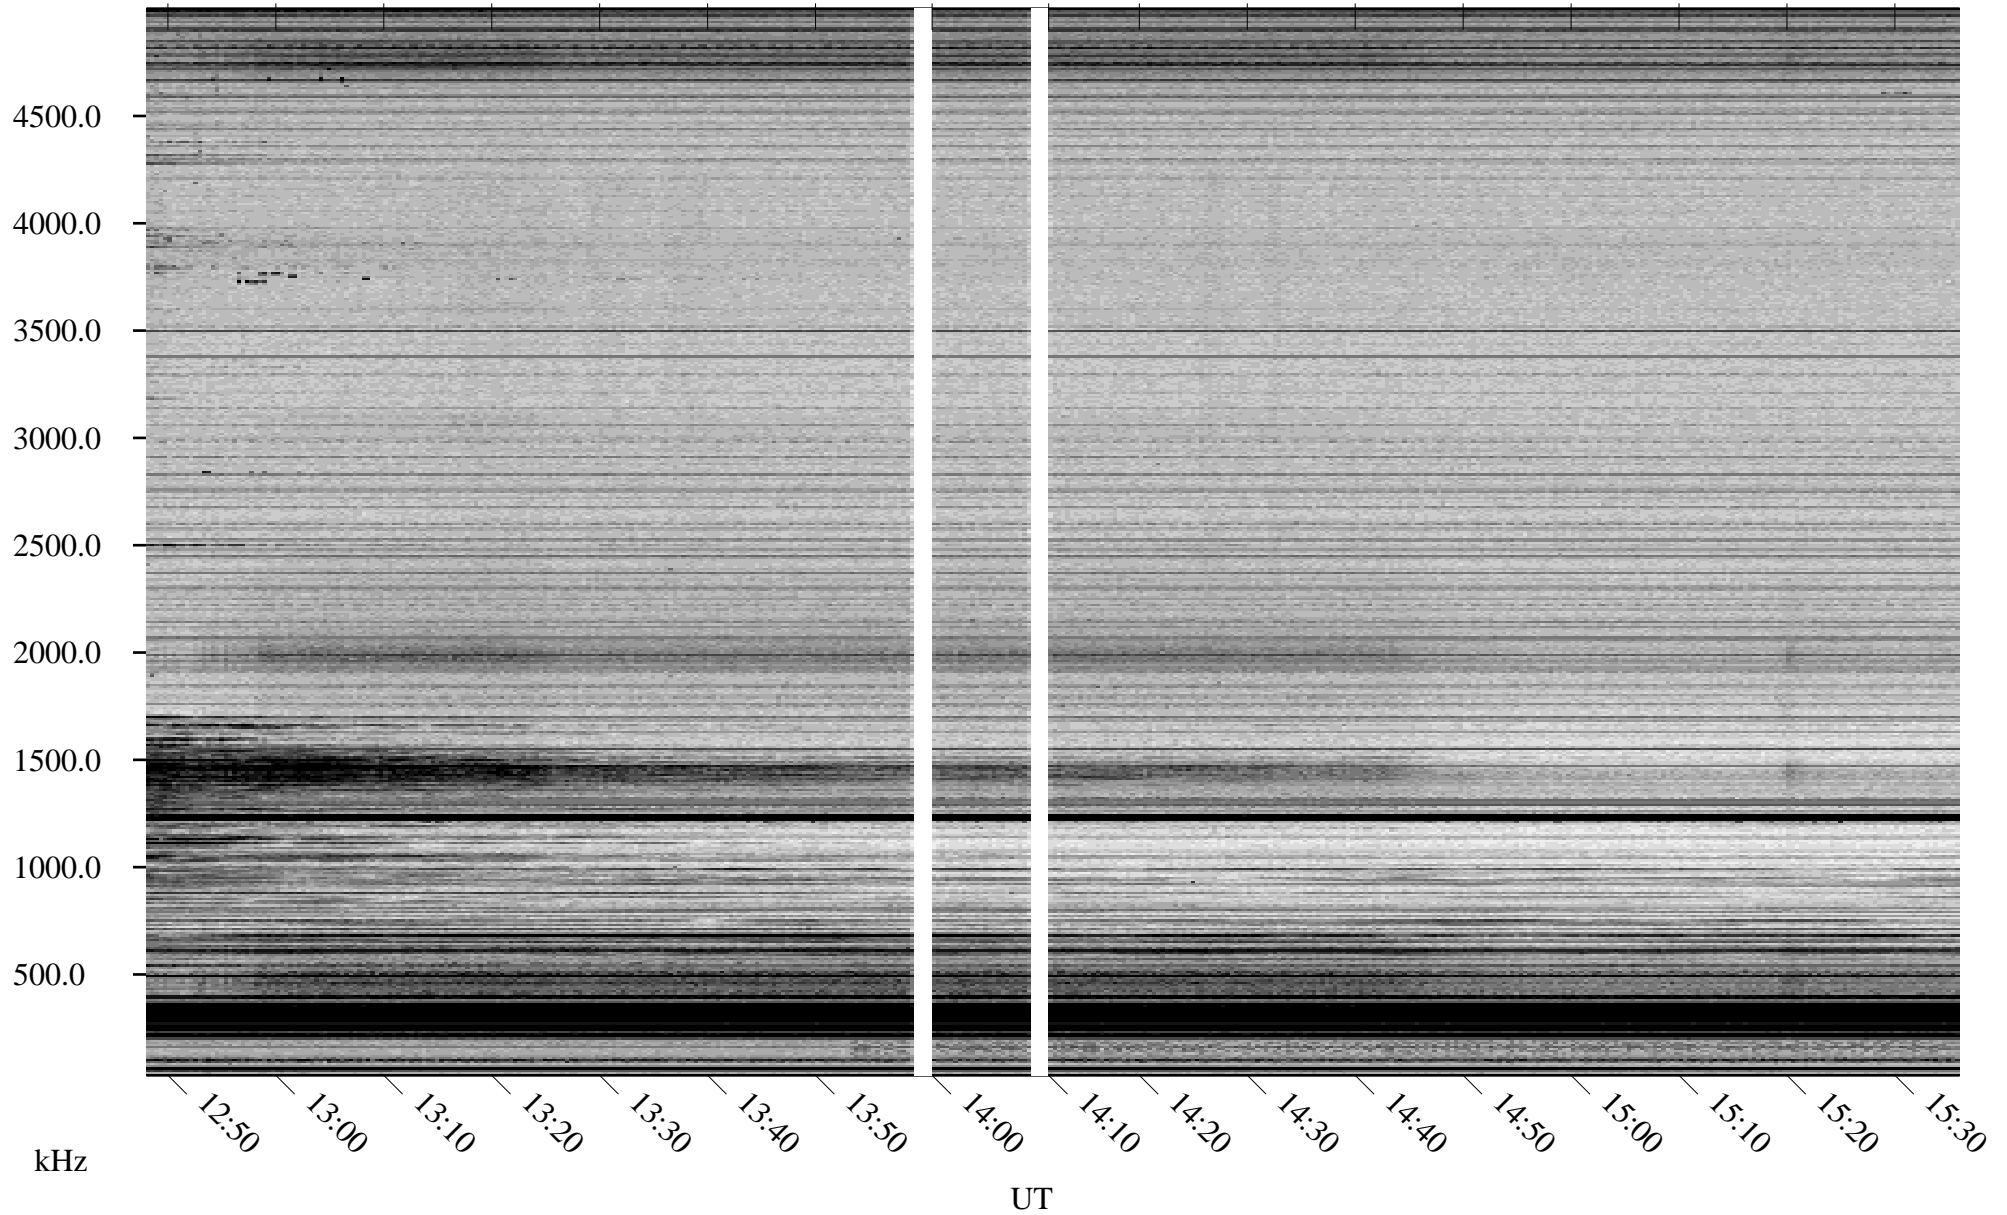

# 03/18/2007 Churchill, Manitoba

Linear Scale    Black = 161    White = 15

CH07076L.R00m max\_12

Page 5

# 03/18/2007 Churchill, Manitoba

Linear Scale    Black = 161    White = 15

CH07076L.R00m max\_12

Page 6

# 03/18/2007 Churchill, Manitoba

Linear Scale    Black = 161    White = 15

CH07076L.R00m max\_12

Page 7

# 03/18/2007 Churchill, Manitoba

Linear Scale    Black = 161    White = 15

CH07076L.R00m max\_12