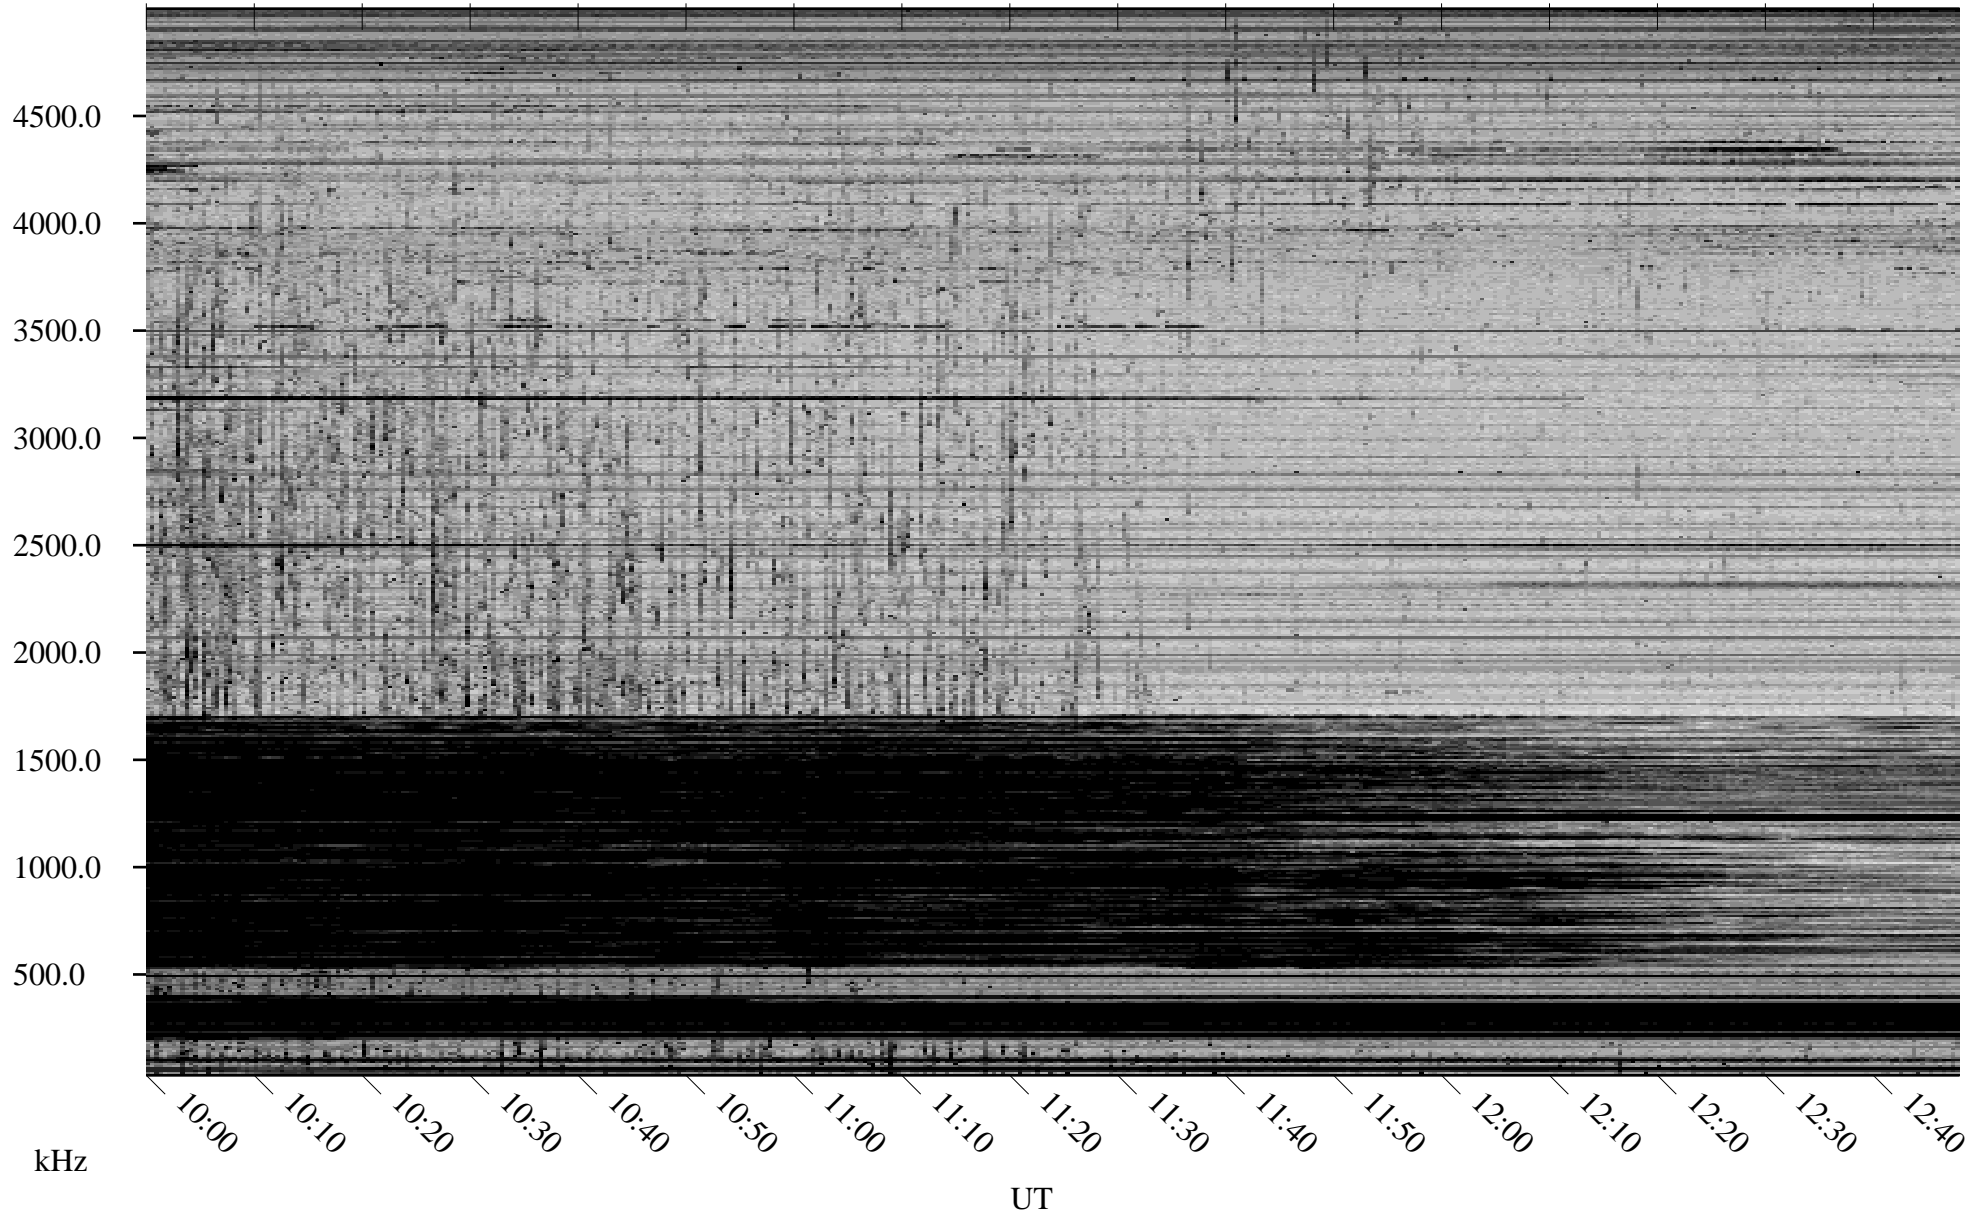

03/18/2007 Churchill, Manitoba

Linear Scale Black = 161 White = 15

CH07077L.R00m max_12

Page 1

03/18/2007 Churchill, Manitoba

Linear Scale Black = 161 White = 15

CH07077L.R00m max_12

Page 2

03/19/2007 Churchill, Manitoba

Linear Scale Black = 161 White = 15

CH07077L.R00m max_12

Page 3

03/19/2007 Churchill, Manitoba

Linear Scale Black = 161 White = 15

CH07077L.R00m max_12

Page 4

03/19/2007 Churchill, Manitoba

Linear Scale Black = 161 White = 15

CH07077L.R00m max_12

Page 5

03/19/2007 Churchill, Manitoba

Linear Scale Black = 161 White = 15

CH07077L.R00m max_12

Page 6

03/19/2007 Churchill, Manitoba

Linear Scale Black = 161 White = 15

CH07077L.R00m max_12

Page 7

03/19/2007 Churchill, Manitoba

Linear Scale Black = 161 White = 15

CH07077L.R00m max_12

Page 8