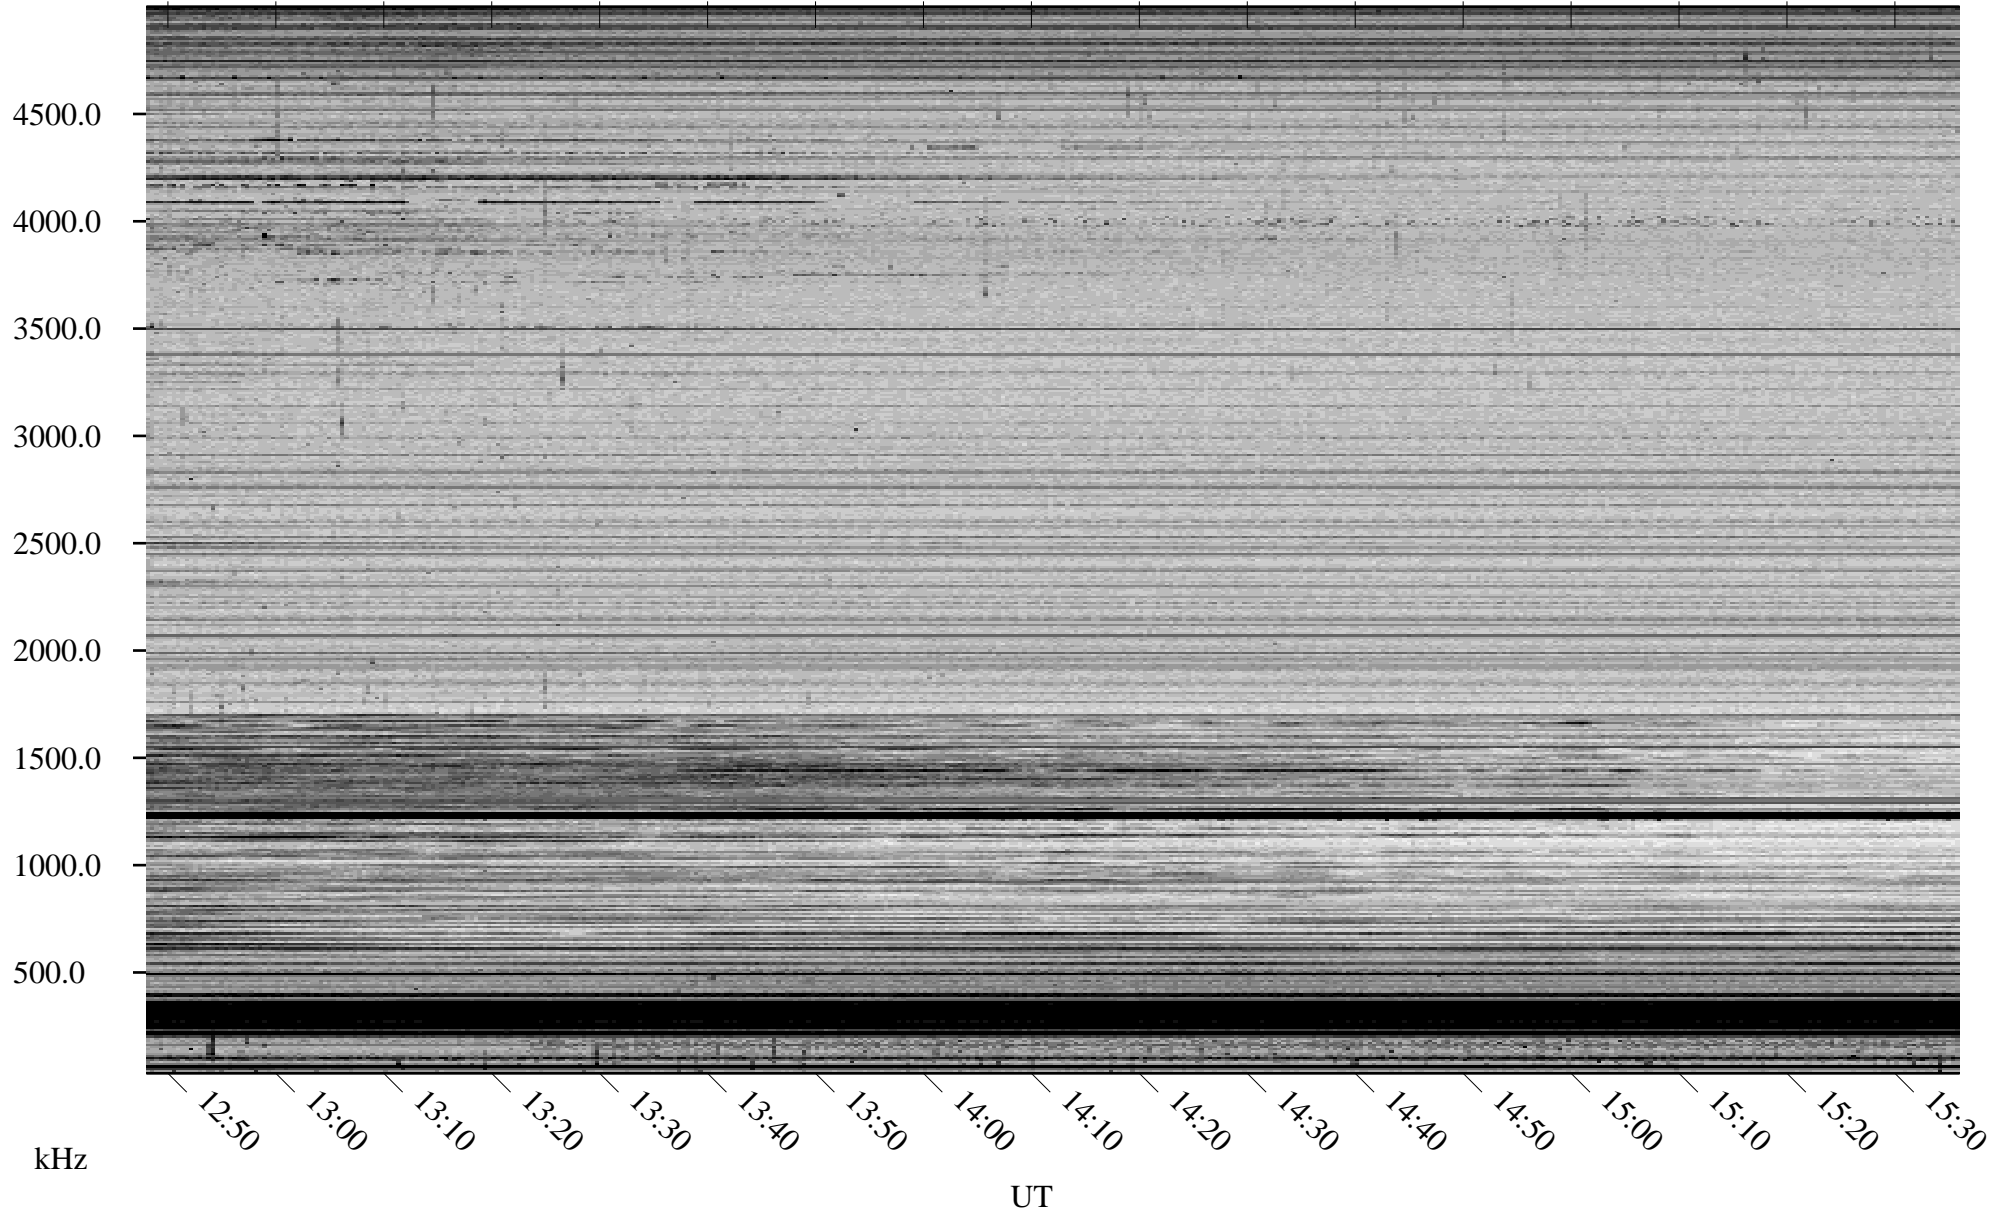

03/18/2007 Churchill, Manitoba

Linear Scale Black = 161 White = 15

CH07077L.R00m max_12

Page 1

03/18/2007 Churchill, Manitoba

Linear Scale Black = 161 White = 15

CH07077L.R00m max_12

Page 2

03/19/2007 Churchill, Manitoba

Linear Scale Black = 161 White = 15

CH07077L.R00m max_12

Page 3

03/19/2007 Churchill, Manitoba

Linear Scale Black = 161 White = 15

CH07077L.R00m max_12

Page 4

03/19/2007 Churchill, Manitoba

Linear Scale Black = 161 White = 15

CH07077L.R00m max_12

Page 5

03/19/2007 Churchill, Manitoba

Linear Scale Black = 161 White = 15

CH07077L.R00m max_12

Page 6

03/19/2007 Churchill, Manitoba

Linear Scale Black = 161 White = 15

CH07077L.R00m max_12

Page 7

03/19/2007 Churchill, Manitoba

Linear Scale Black = 161 White = 15

CH07077L.R00m max_12

Page 8