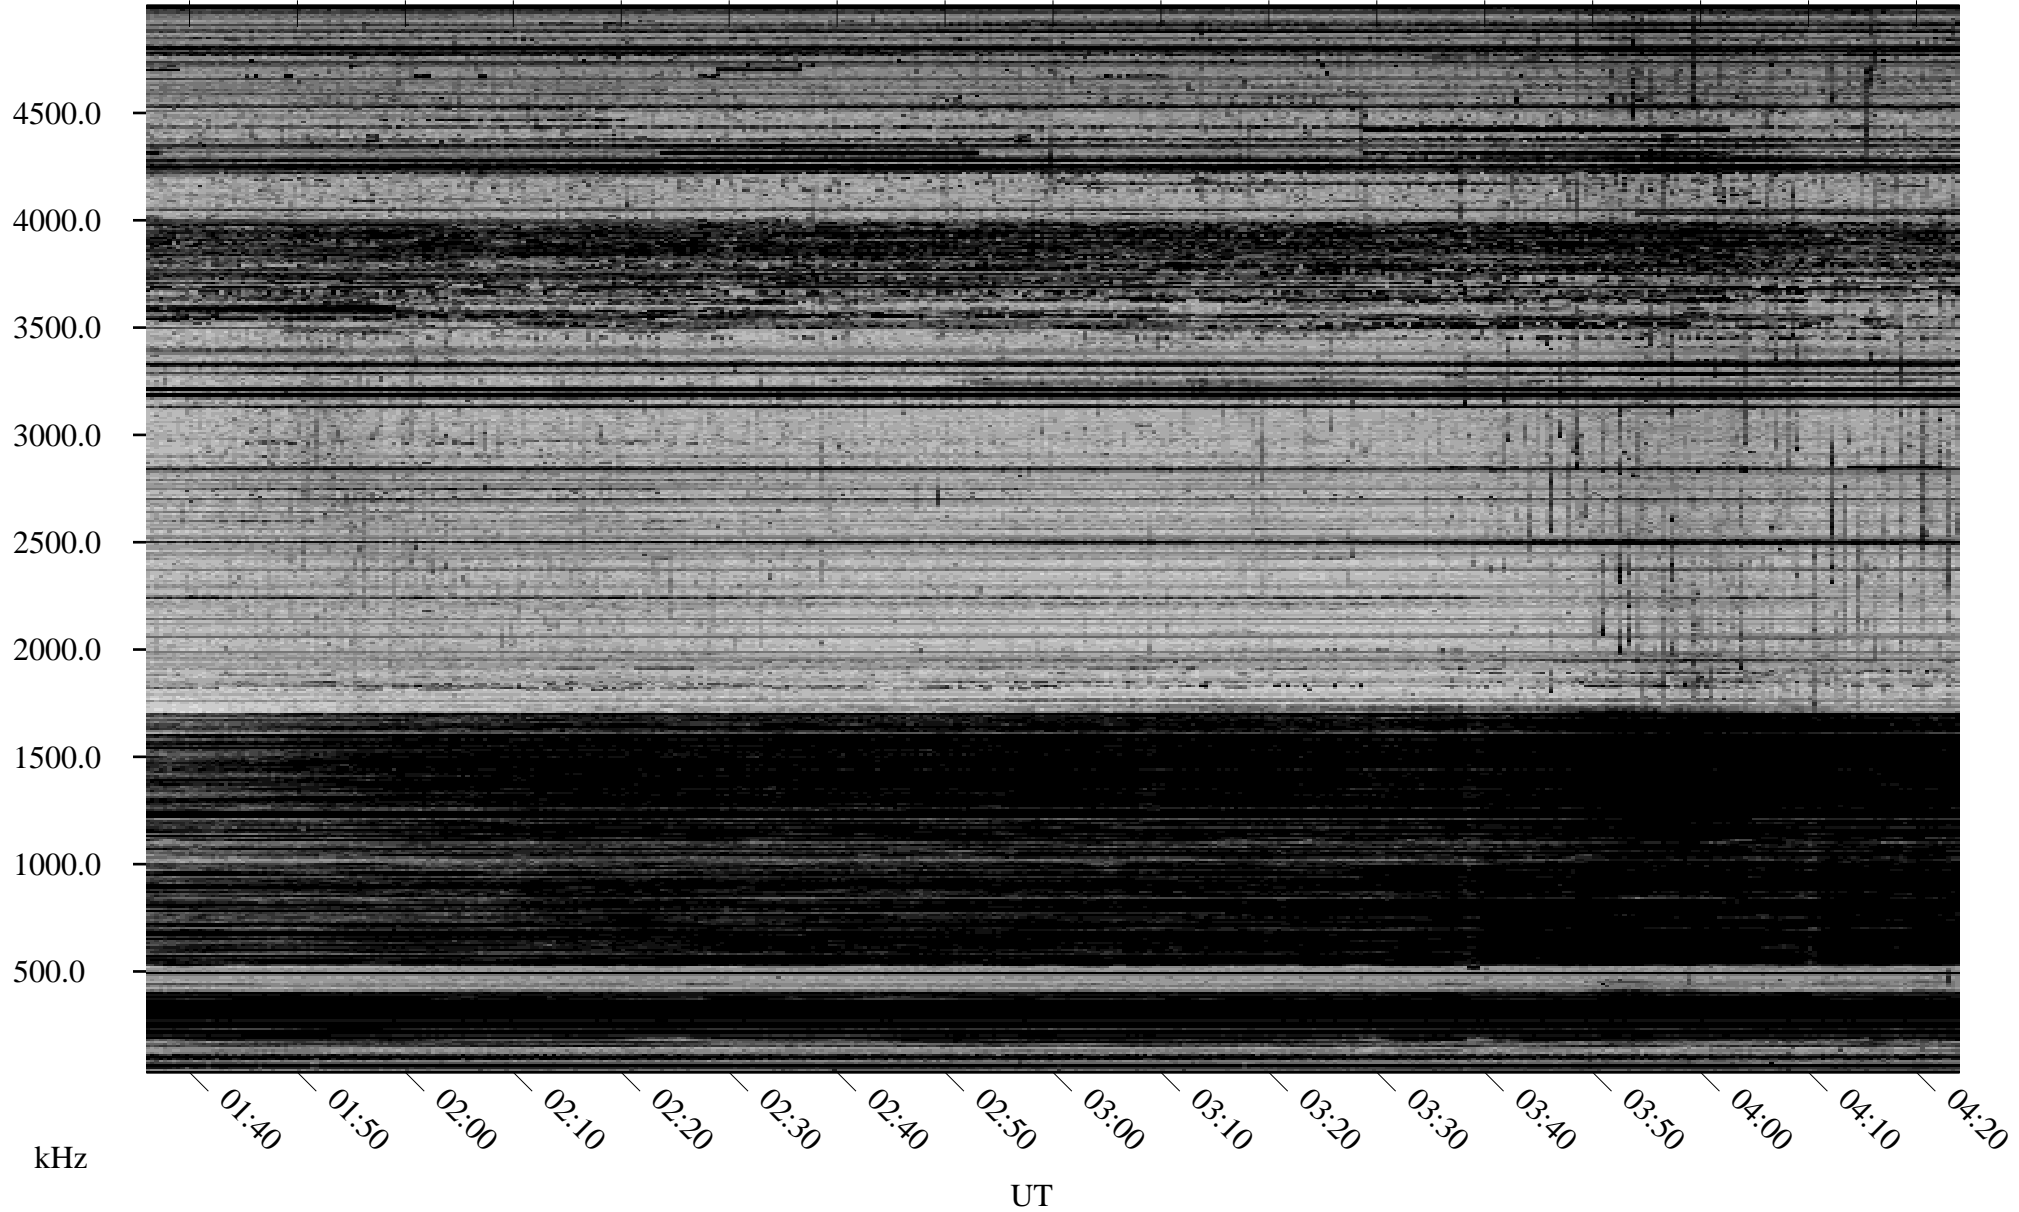

03/18/2007 Churchill, Manitoba

Linear Scale Black = 161 White = 15

CH07077L.R00m max_12

Page 1

03/18/2007 Churchill, Manitoba

Linear Scale Black = 161 White = 15

CH07077L.R00m max_12

Page 2

03/19/2007 Churchill, Manitoba

Linear Scale Black = 161 White = 15

CH07077L.R00m max_12

Page 3

03/19/2007 Churchill, Manitoba

Linear Scale Black = 161 White = 15

CH07077L.R00m max_12

Page 4

03/19/2007 Churchill, Manitoba

Linear Scale Black = 161 White = 15

CH07077L.R00m max_12

Page 5

03/19/2007 Churchill, Manitoba

Linear Scale Black = 161 White = 15

CH07077L.R00m max_12

Page 6

03/19/2007 Churchill, Manitoba

Linear Scale Black = 161 White = 15

CH07077L.R00m max_12

Page 7

03/19/2007 Churchill, Manitoba

Linear Scale Black = 161 White = 15

CH07077L.R00m max_12

Page 8