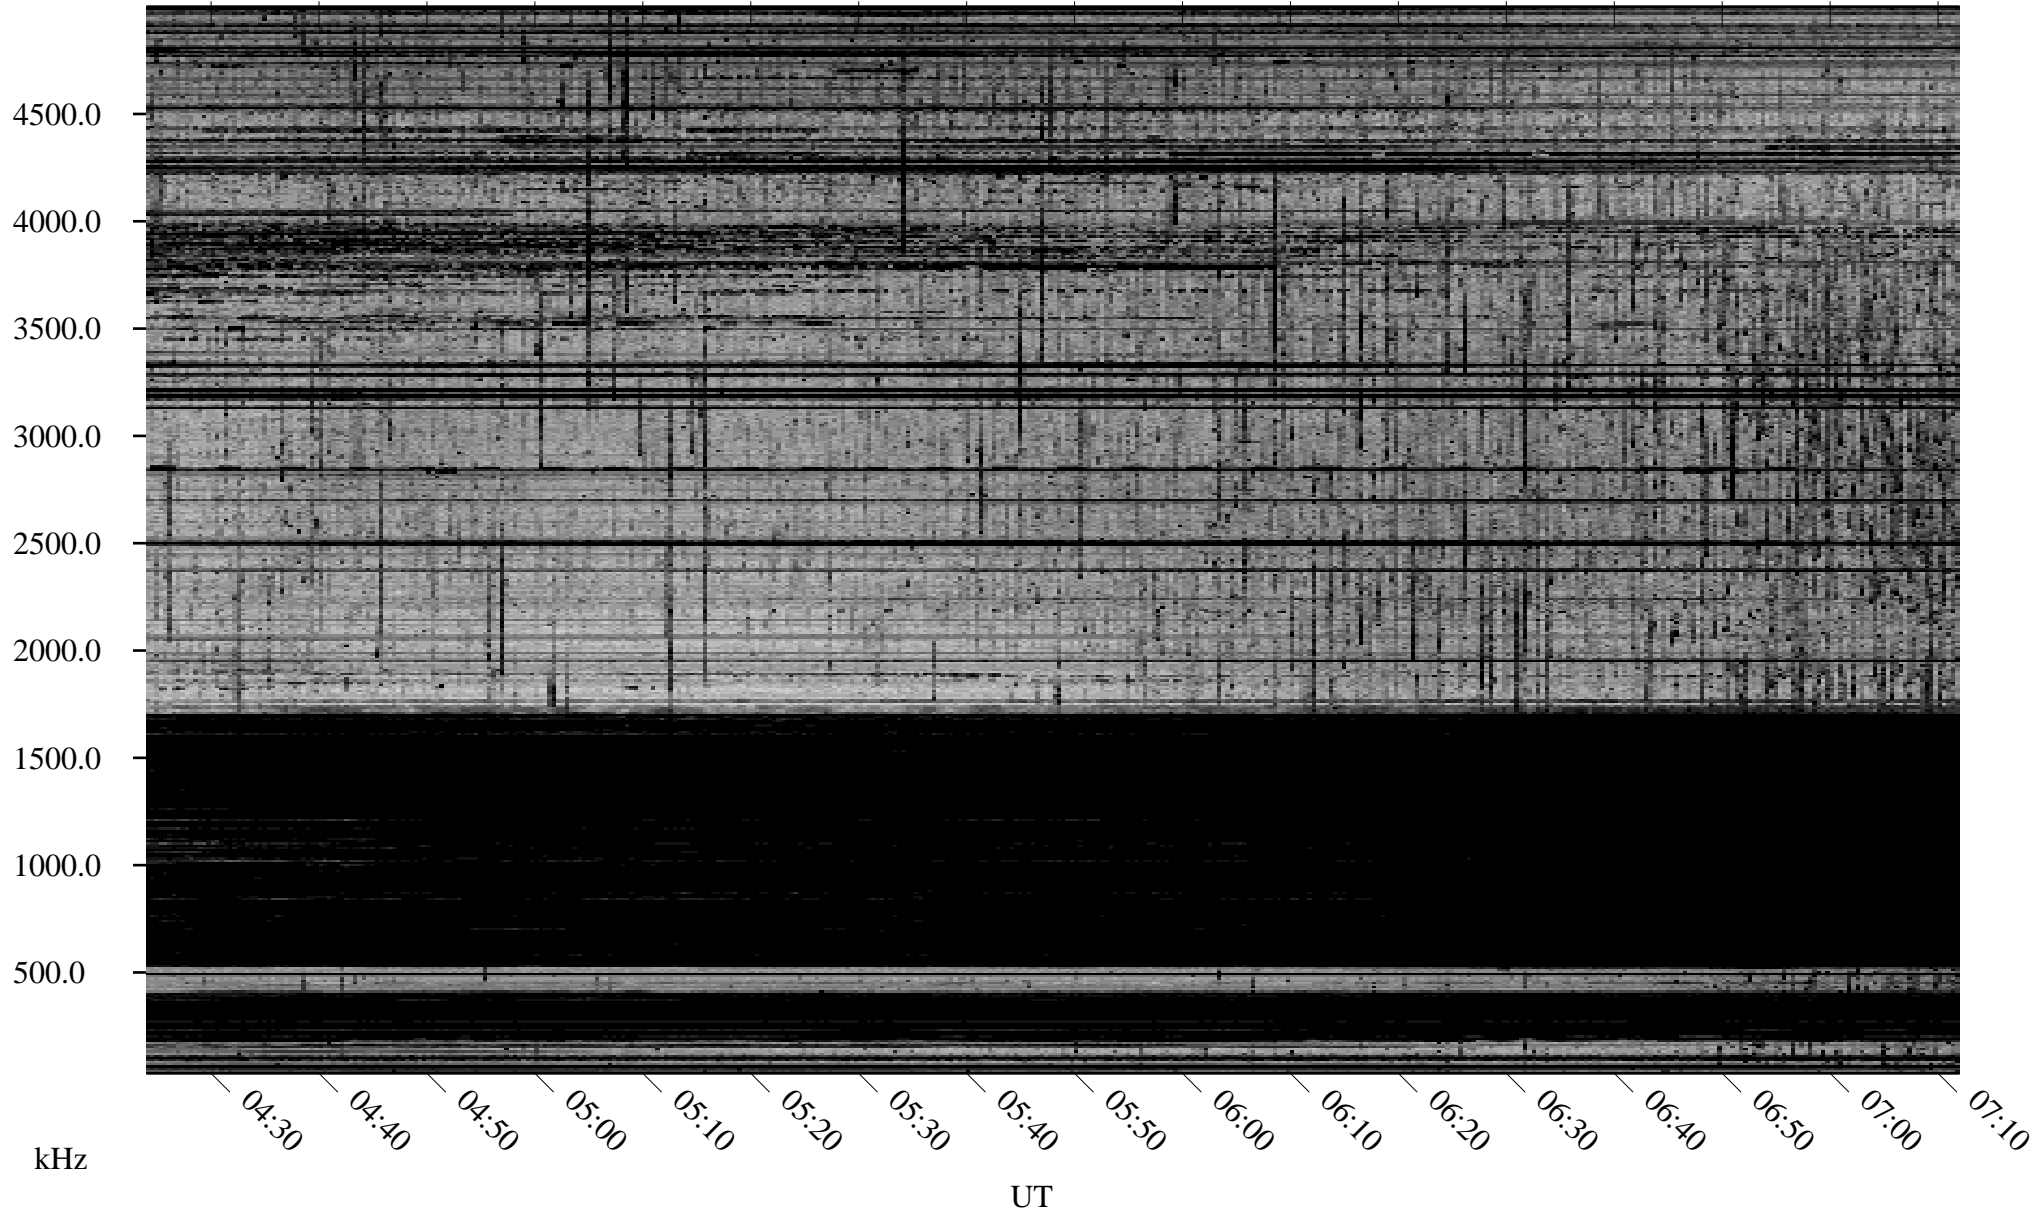

03/18/2007 Churchill, Manitoba

Linear Scale Black = 161 White = 15

CH07077L.R00m max_12

Page 1

03/18/2007 Churchill, Manitoba

Linear Scale Black = 161 White = 15

CH07077L.R00m max_12

Page 2

03/19/2007 Churchill, Manitoba

Linear Scale Black = 161 White = 15

CH07077L.R00m max_12

Page 3

03/19/2007 Churchill, Manitoba

Linear Scale Black = 161 White = 15

CH07077L.R00m max_12

Page 4

03/19/2007 Churchill, Manitoba

Linear Scale Black = 161 White = 15

CH07077L.R00m max_12

Page 5

03/19/2007 Churchill, Manitoba

Linear Scale Black = 161 White = 15

CH07077L.R00m max_12

Page 6

03/19/2007 Churchill, Manitoba

Linear Scale Black = 161 White = 15

CH07077L.R00m max_12

Page 7

03/19/2007 Churchill, Manitoba

Linear Scale Black = 161 White = 15

CH07077L.R00m max_12

Page 8