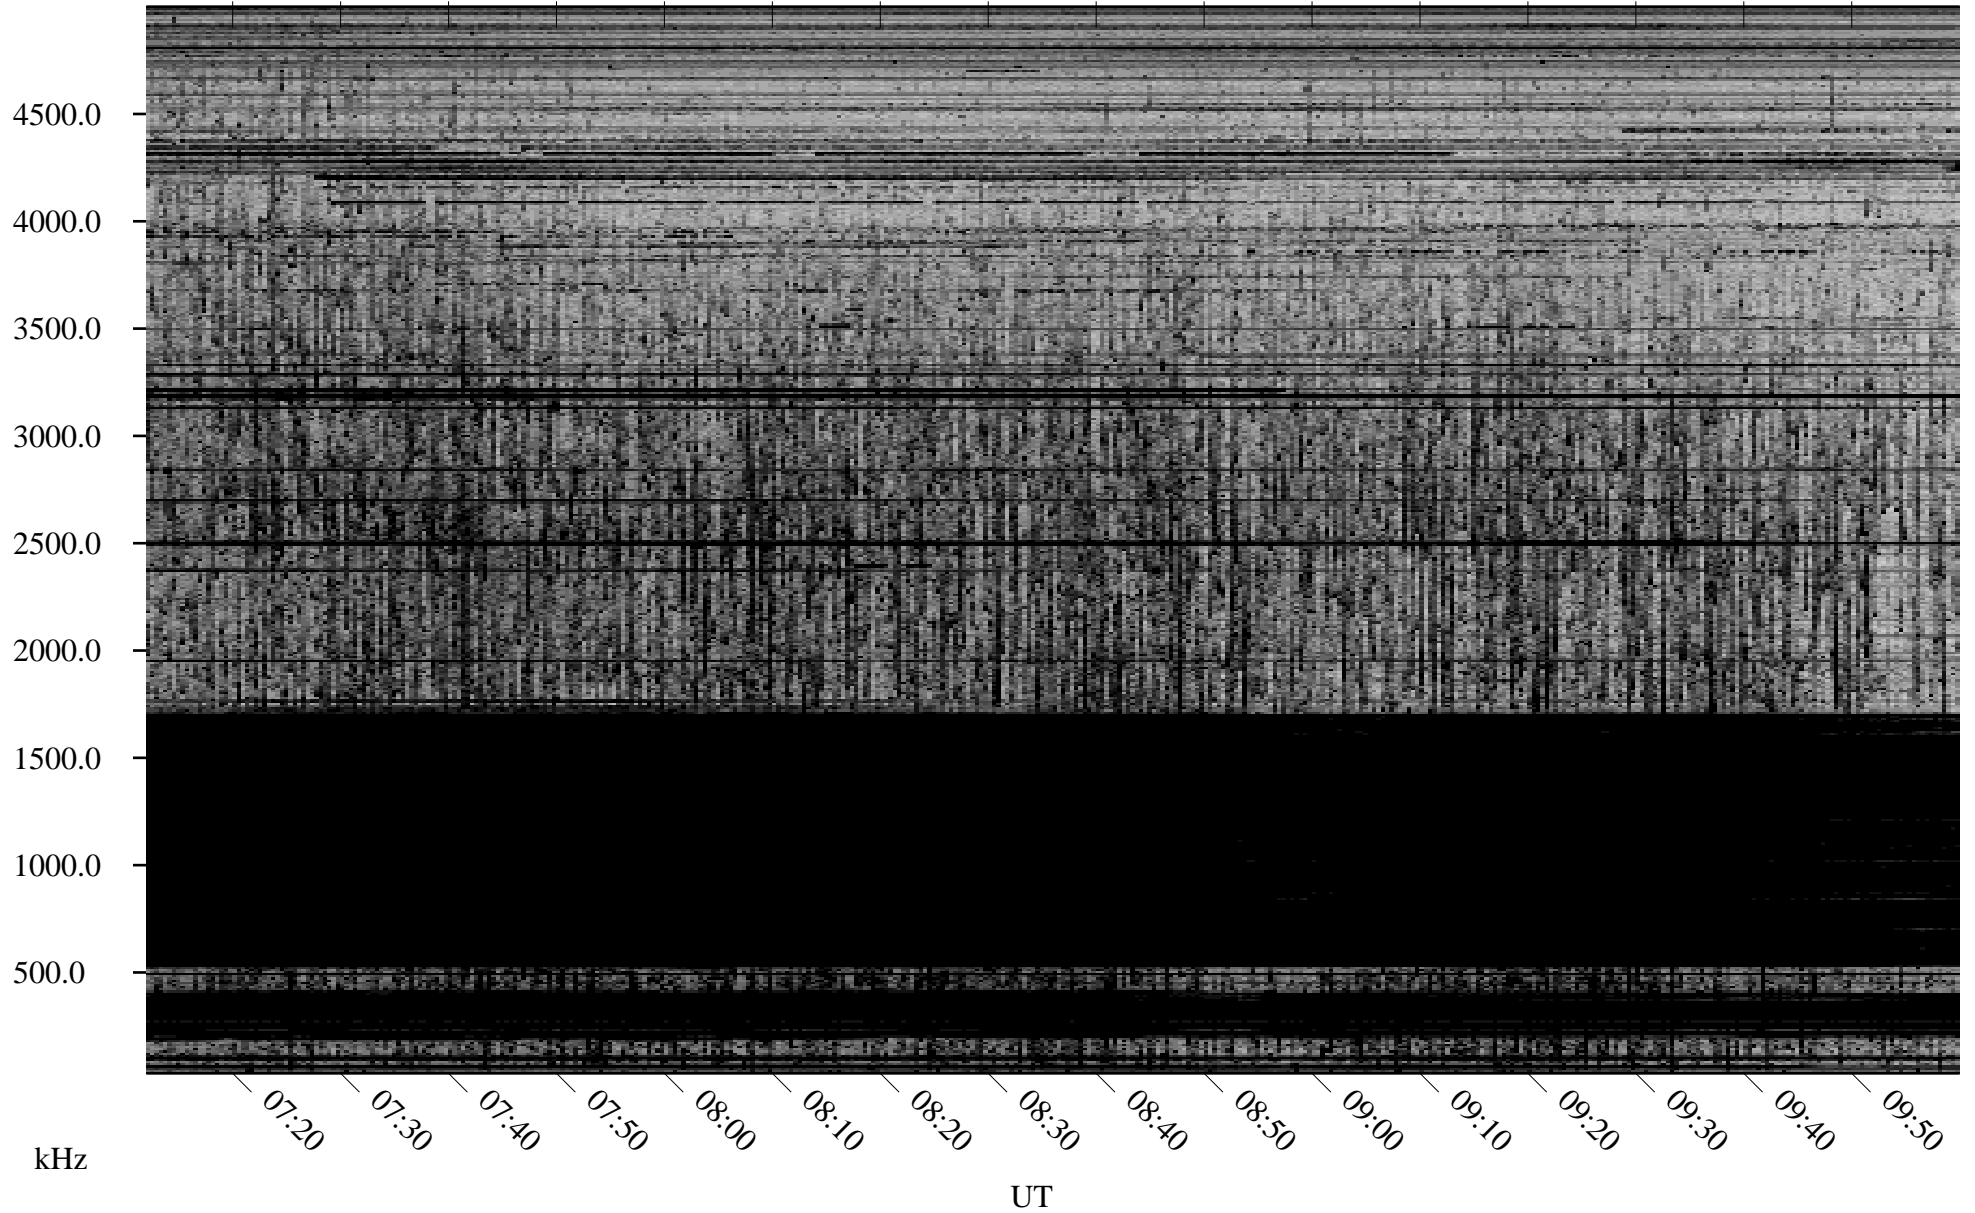

03/18/2007 Churchill, Manitoba

Linear Scale Black = 161 White = 15

CH07077L.R00m max_12

Page 1

03/18/2007 Churchill, Manitoba

Linear Scale Black = 161 White = 15

CH07077L.R00m max_12

Page 2

03/19/2007 Churchill, Manitoba

Linear Scale Black = 161 White = 15

CH07077L.R00m max_12

Page 3

03/19/2007 Churchill, Manitoba

Linear Scale Black = 161 White = 15

CH07077L.R00m max_12

Page 4

03/19/2007 Churchill, Manitoba

Linear Scale Black = 161 White = 15

CH07077L.R00m max_12

Page 5

03/19/2007 Churchill, Manitoba

Linear Scale Black = 161 White = 15

CH07077L.R00m max_12

Page 6

03/19/2007 Churchill, Manitoba

Linear Scale Black = 161 White = 15

CH07077L.R00m max_12

Page 7

03/19/2007 Churchill, Manitoba

Linear Scale Black = 161 White = 15

CH07077L.R00m max_12

Page 8