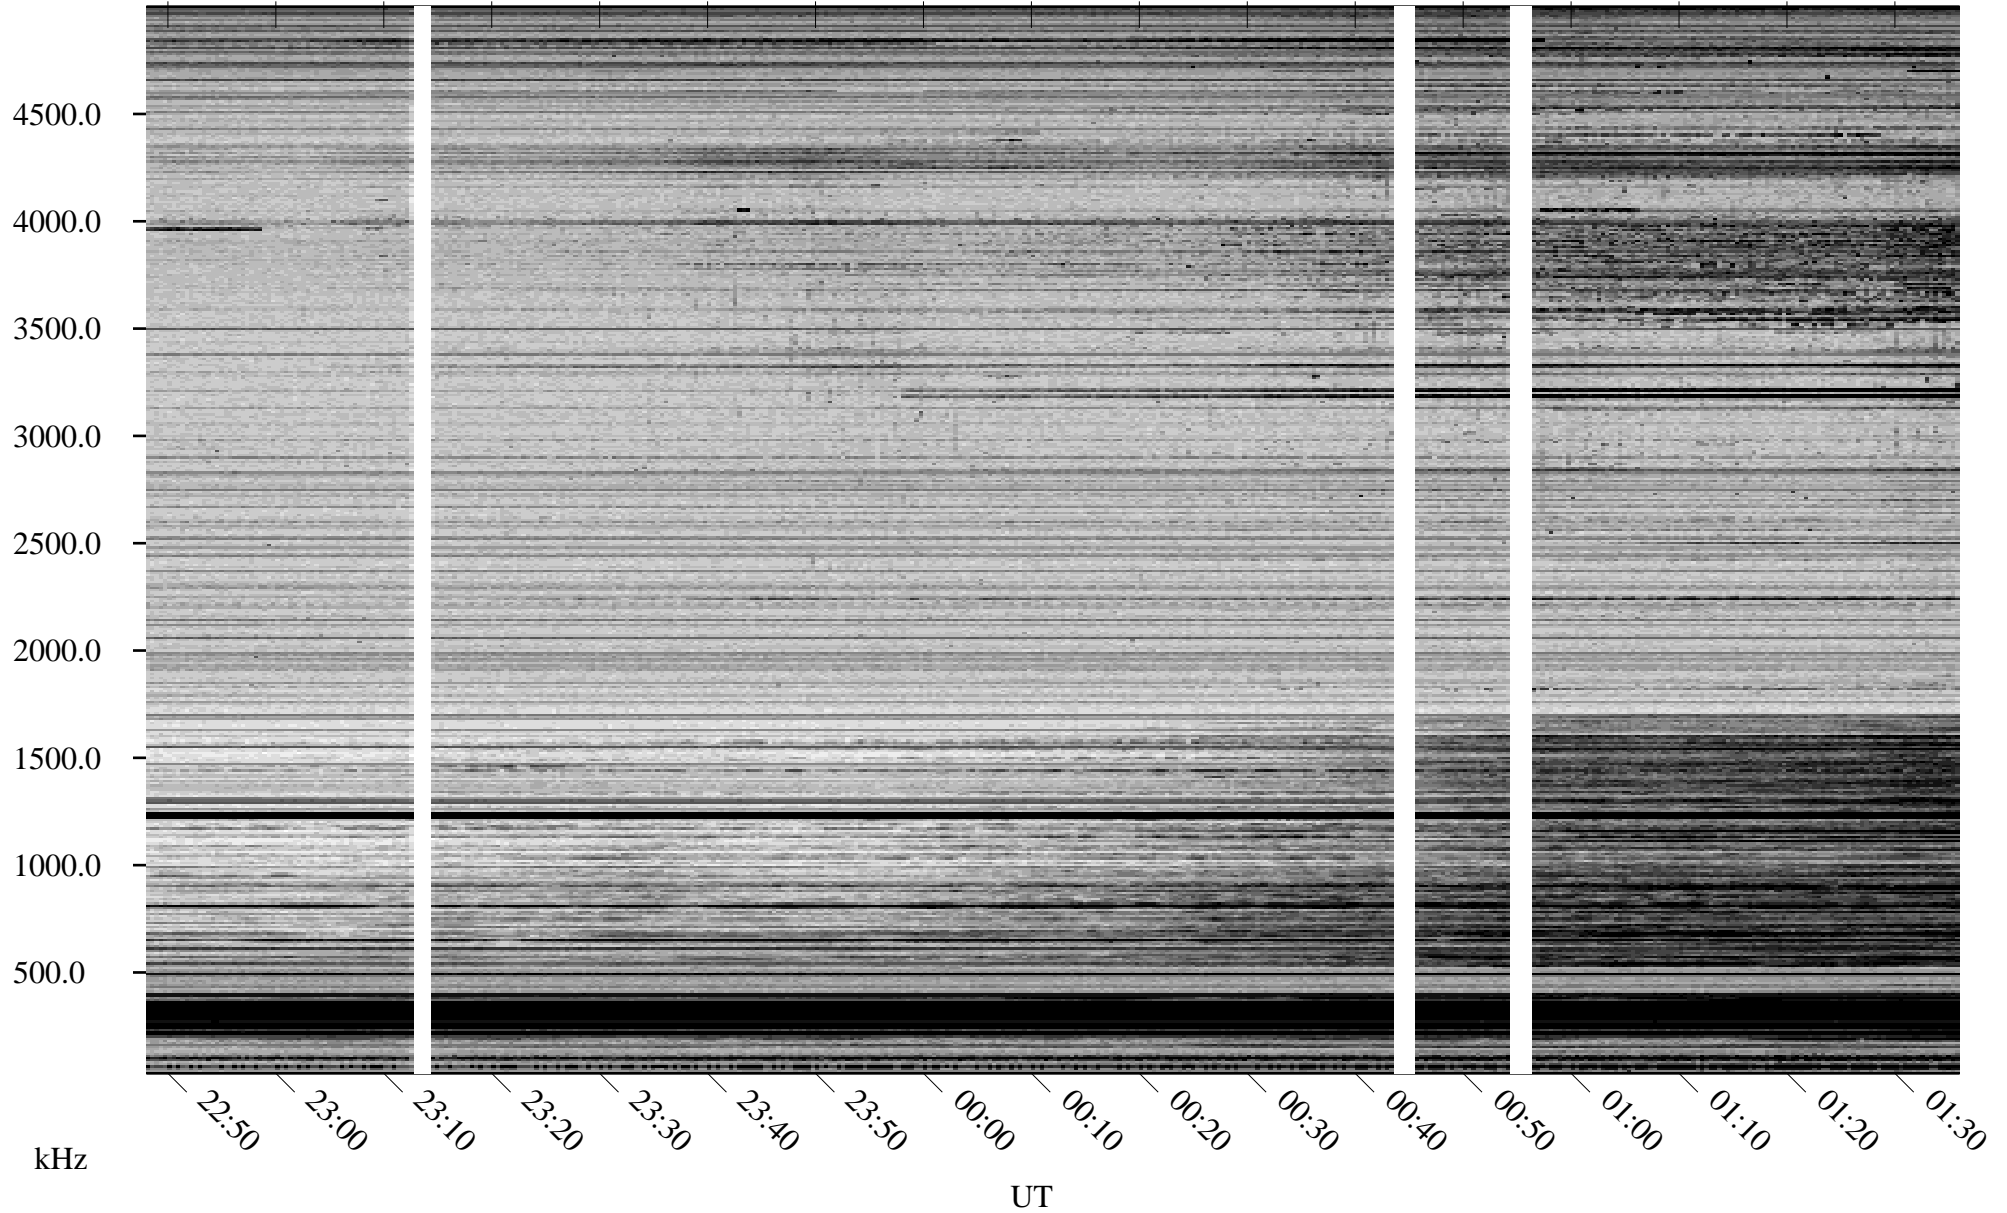

03/18/2007 Churchill, Manitoba

Linear Scale Black = 161 White = 15

CH07077L.R00m max_12

Page 1

03/18/2007 Churchill, Manitoba

Linear Scale Black = 161 White = 15

CH07077L.R00m max_12

Page 2

03/19/2007 Churchill, Manitoba

Linear Scale Black = 161 White = 15

CH07077L.R00m max_12

Page 3

03/19/2007 Churchill, Manitoba

Linear Scale Black = 161 White = 15

CH07077L.R00m max_12

Page 4

03/19/2007 Churchill, Manitoba

Linear Scale Black = 161 White = 15

CH07077L.R00m max_12

Page 5

03/19/2007 Churchill, Manitoba

Linear Scale Black = 161 White = 15

CH07077L.R00m max_12

Page 6

03/19/2007 Churchill, Manitoba

Linear Scale Black = 161 White = 15

CH07077L.R00m max_12

Page 7

03/19/2007 Churchill, Manitoba

Linear Scale Black = 161 White = 15

CH07077L.R00m max_12

Page 8