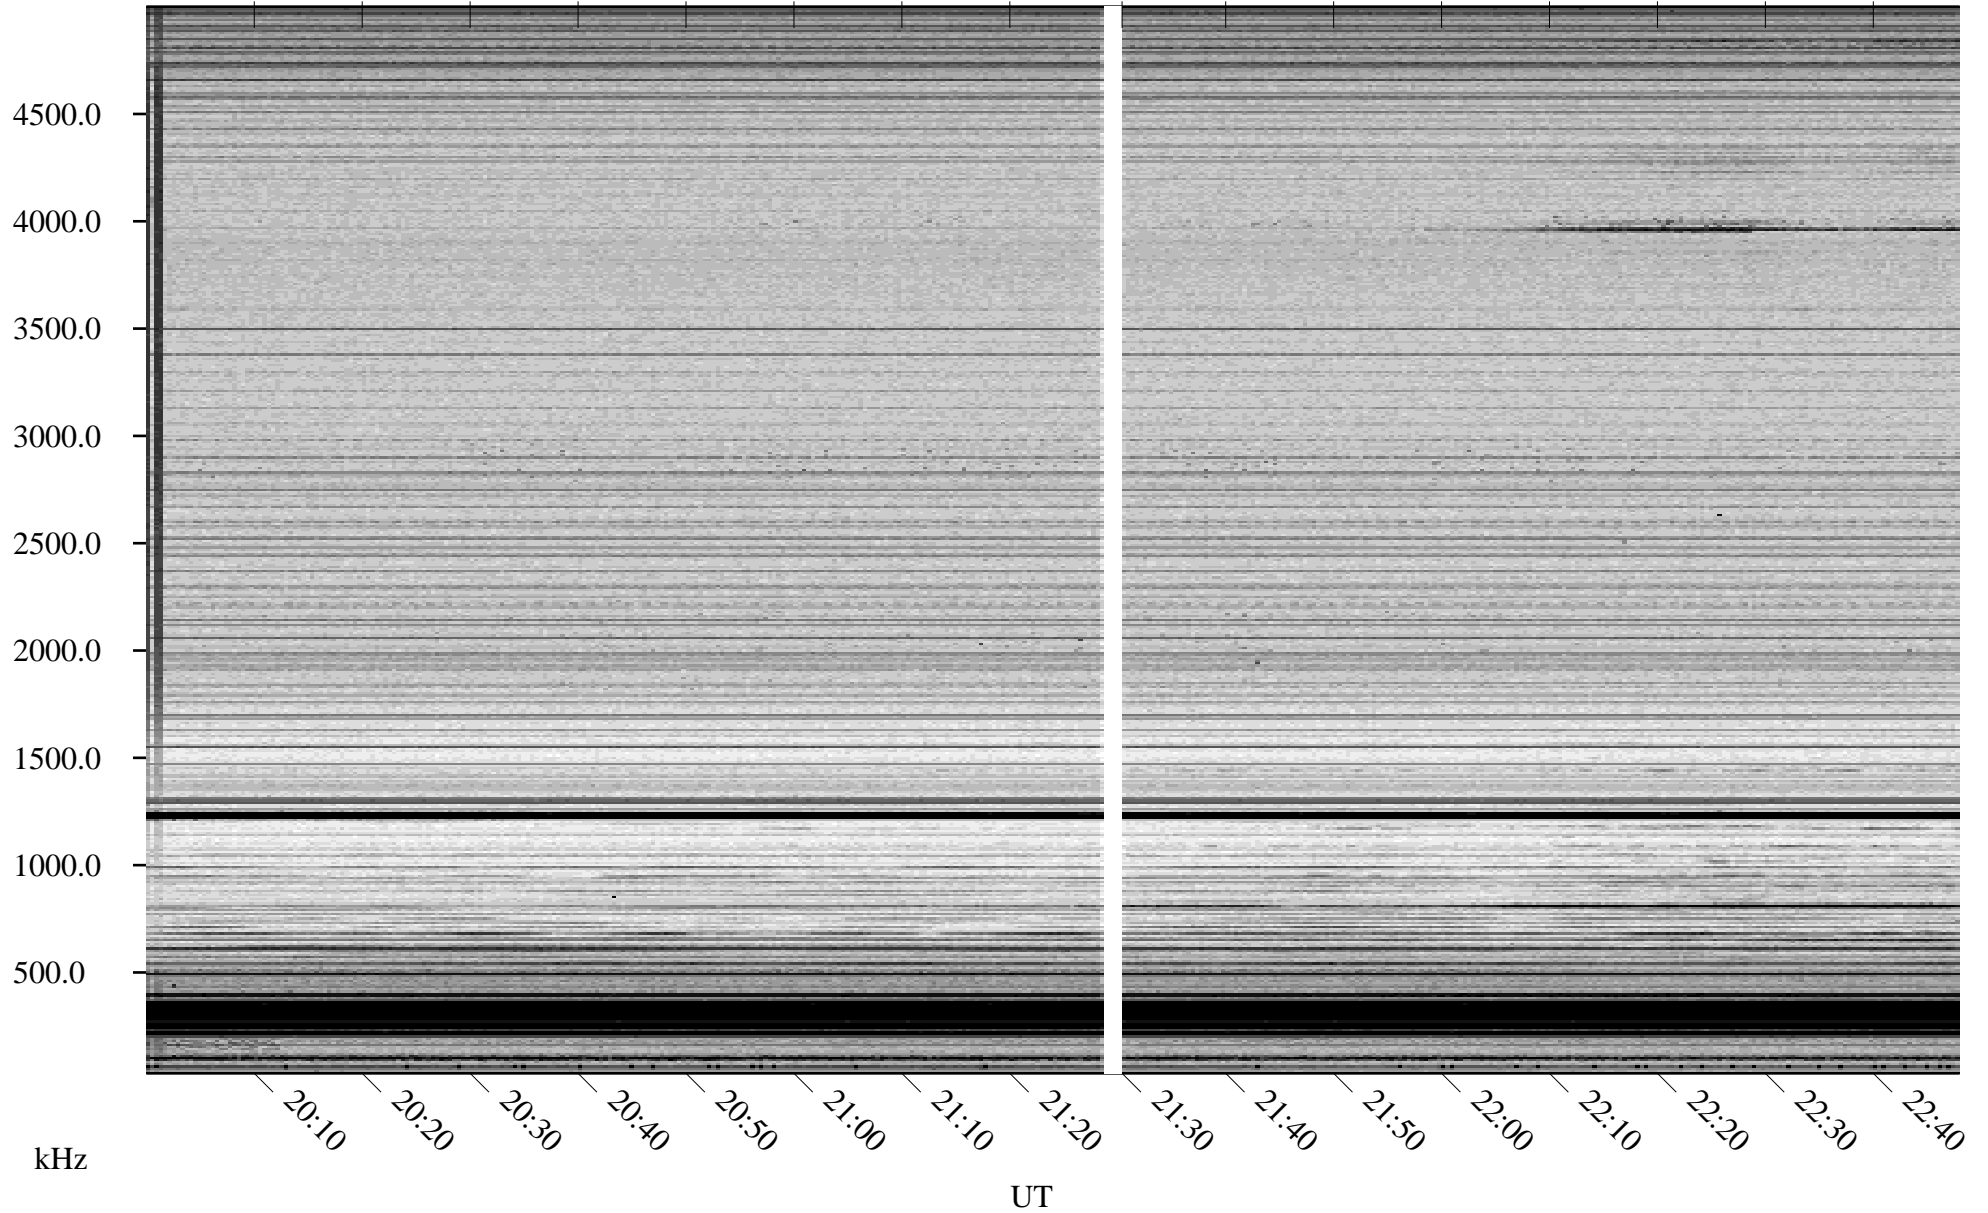

03/18/2007 Churchill, Manitoba

Linear Scale Black = 161 White = 15

CH07077L.R00m max_12

Page 1

03/18/2007 Churchill, Manitoba

Linear Scale Black = 161 White = 15

CH07077L.R00m max_12

Page 2

03/19/2007 Churchill, Manitoba

Linear Scale Black = 161 White = 15

CH07077L.R00m max_12

Page 3

03/19/2007 Churchill, Manitoba

Linear Scale Black = 161 White = 15

CH07077L.R00m max_12

Page 4

03/19/2007 Churchill, Manitoba

Linear Scale Black = 161 White = 15

CH07077L.R00m max_12

Page 5

03/19/2007 Churchill, Manitoba

Linear Scale Black = 161 White = 15

CH07077L.R00m max_12

Page 6

03/19/2007 Churchill, Manitoba

Linear Scale Black = 161 White = 15

CH07077L.R00m max_12

Page 7

03/19/2007 Churchill, Manitoba

Linear Scale Black = 161 White = 15

CH07077L.R00m max_12

Page 8