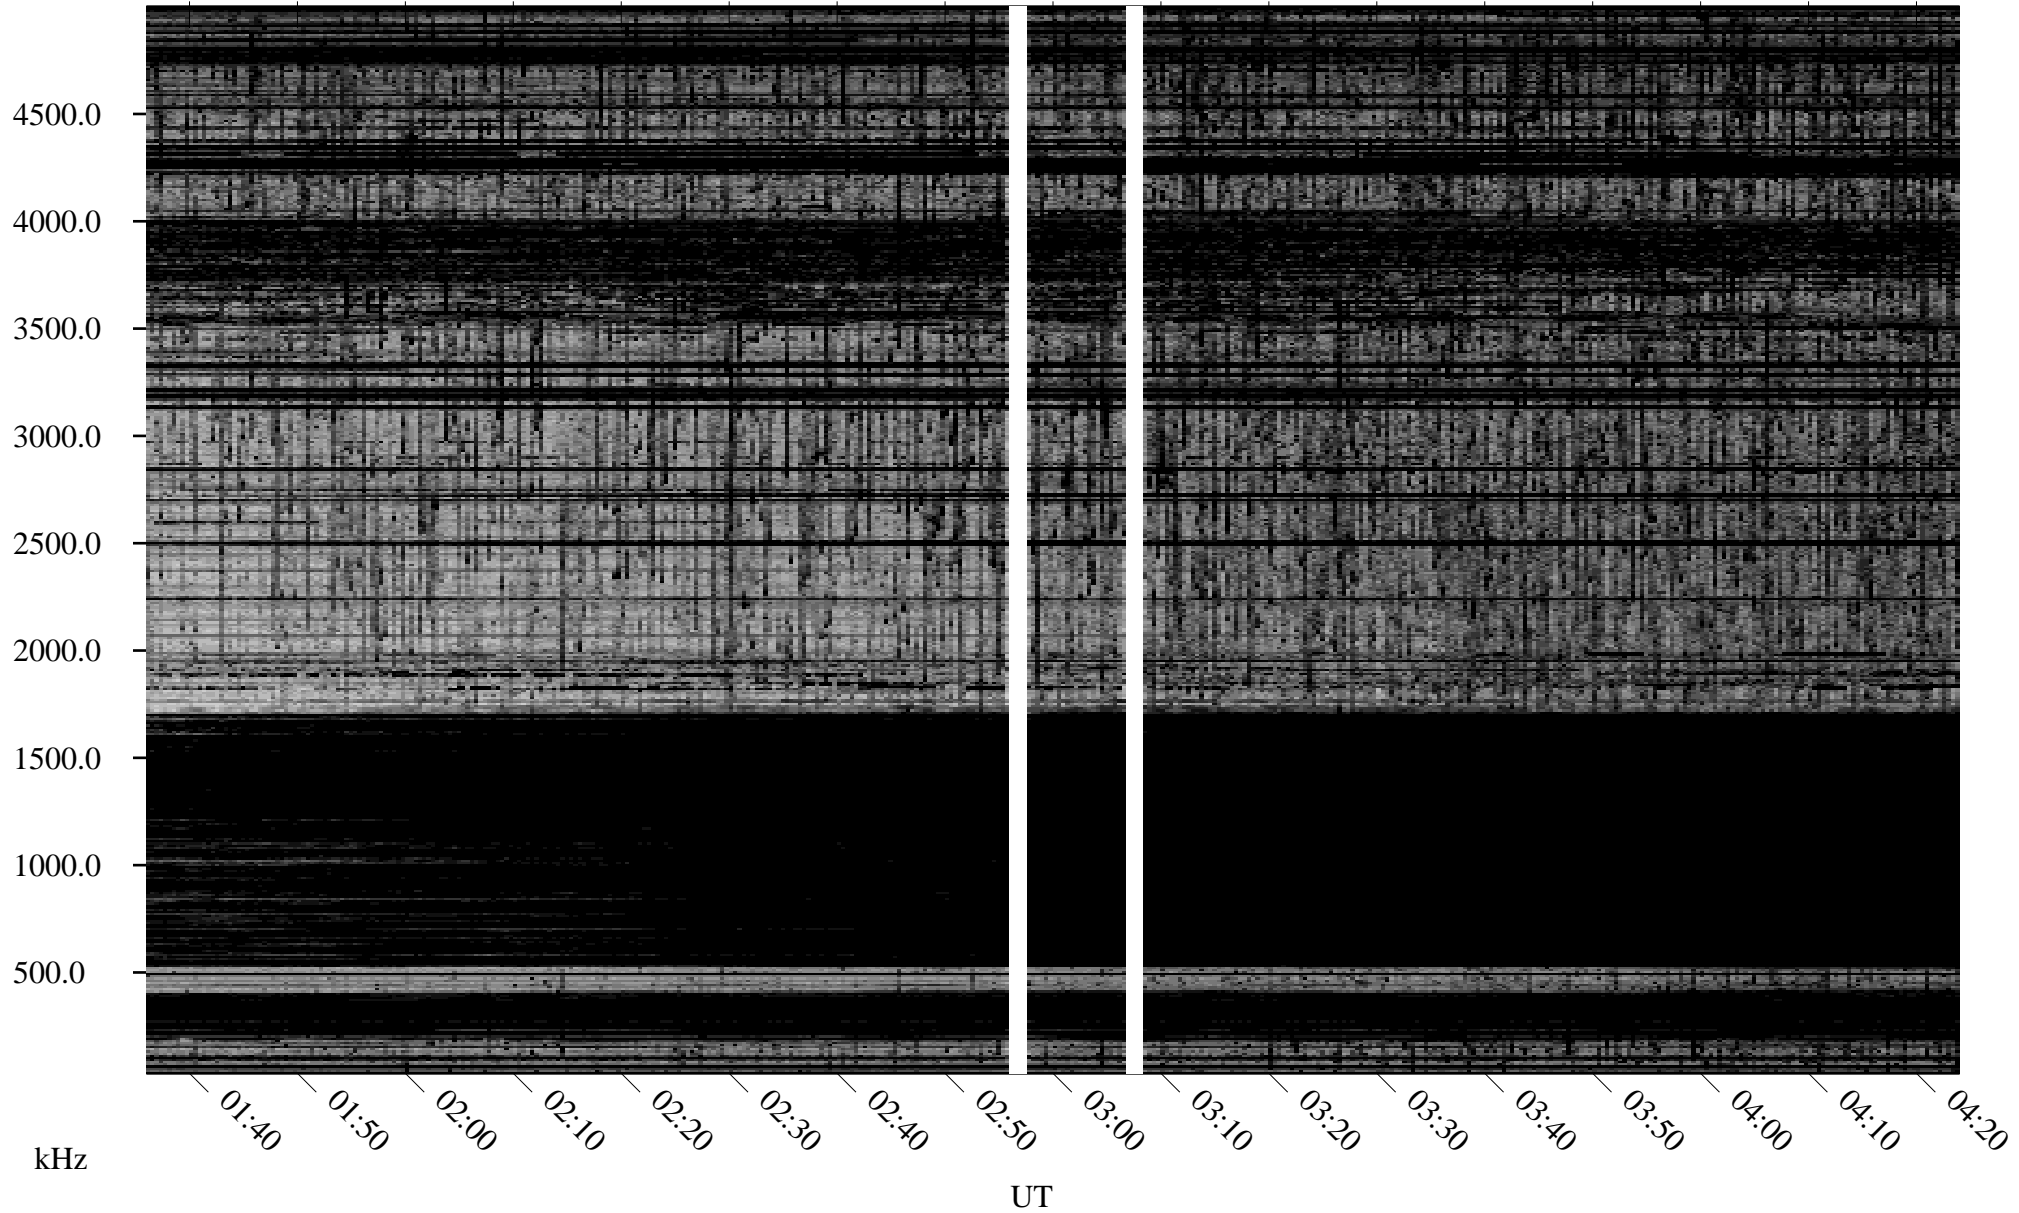

03/19/2007 Churchill, Manitoba

Linear Scale Black = 161 White = 15

CH07078L.R00m max_12

Page 1

03/19/2007 Churchill, Manitoba

Linear Scale Black = 161 White = 15

CH07078L.R00m max_12

Page 2

03/20/2007 Churchill, Manitoba

Linear Scale Black = 161 White = 15

CH07078L.R00m max_12

Page 3

03/20/2007 Churchill, Manitoba

Linear Scale Black = 161 White = 15

CH07078L.R00m max_12

Page 4

03/20/2007 Churchill, Manitoba

Linear Scale Black = 161 White = 15

CH07078L.R00m max_12

Page 5

01/01/2007 Churchill, Manitoba

Linear Scale Black = 161 White = 15

CH07078L.R00m max_12

Page 6

03/20/2007 Churchill, Manitoba

Linear Scale Black = 161 White = 15

CH07078L.R00m max_12

Page 7

03/20/2007 Churchill, Manitoba

Linear Scale Black = 161 White = 15

CH07078L.R00m max_12

Page 8