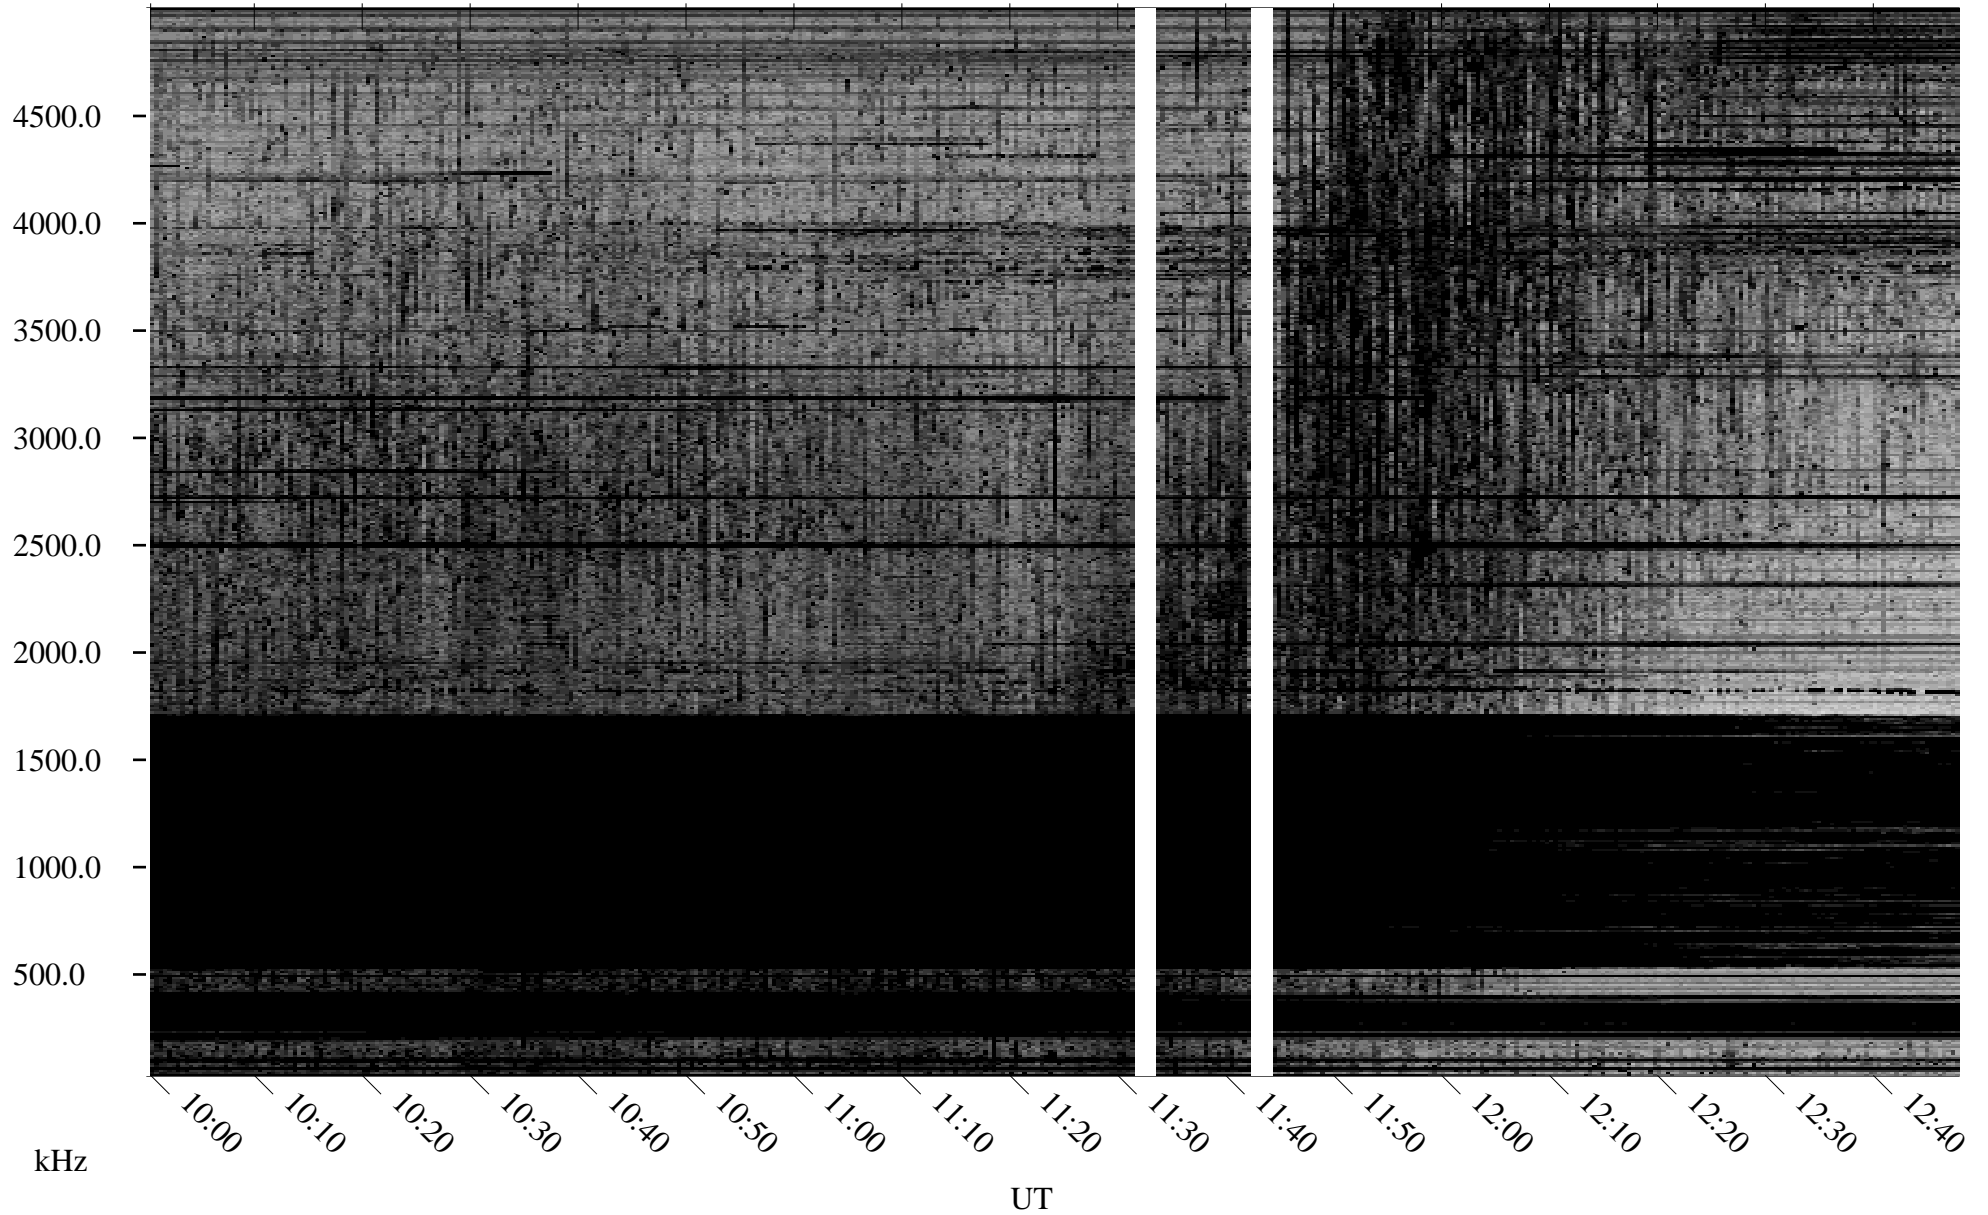

03/19/2007 Churchill, Manitoba

Linear Scale Black = 161 White = 15

CH07078L.R00m max_12

Page 1

03/19/2007 Churchill, Manitoba

Linear Scale Black = 161 White = 15

CH07078L.R00m max_12

Page 2

03/20/2007 Churchill, Manitoba

Linear Scale Black = 161 White = 15

CH07078L.R00m max_12

Page 3

03/20/2007 Churchill, Manitoba

Linear Scale Black = 161 White = 15

CH07078L.R00m max_12

Page 4

03/20/2007 Churchill, Manitoba

Linear Scale Black = 161 White = 15

CH07078L.R00m max_12

Page 5

01/01/2007 Churchill, Manitoba

Linear Scale Black = 161 White = 15

CH07078L.R00m max_12

Page 6

03/20/2007 Churchill, Manitoba

Linear Scale Black = 161 White = 15

CH07078L.R00m max_12

Page 7

03/20/2007 Churchill, Manitoba

Linear Scale Black = 161 White = 15

CH07078L.R00m max_12

Page 8