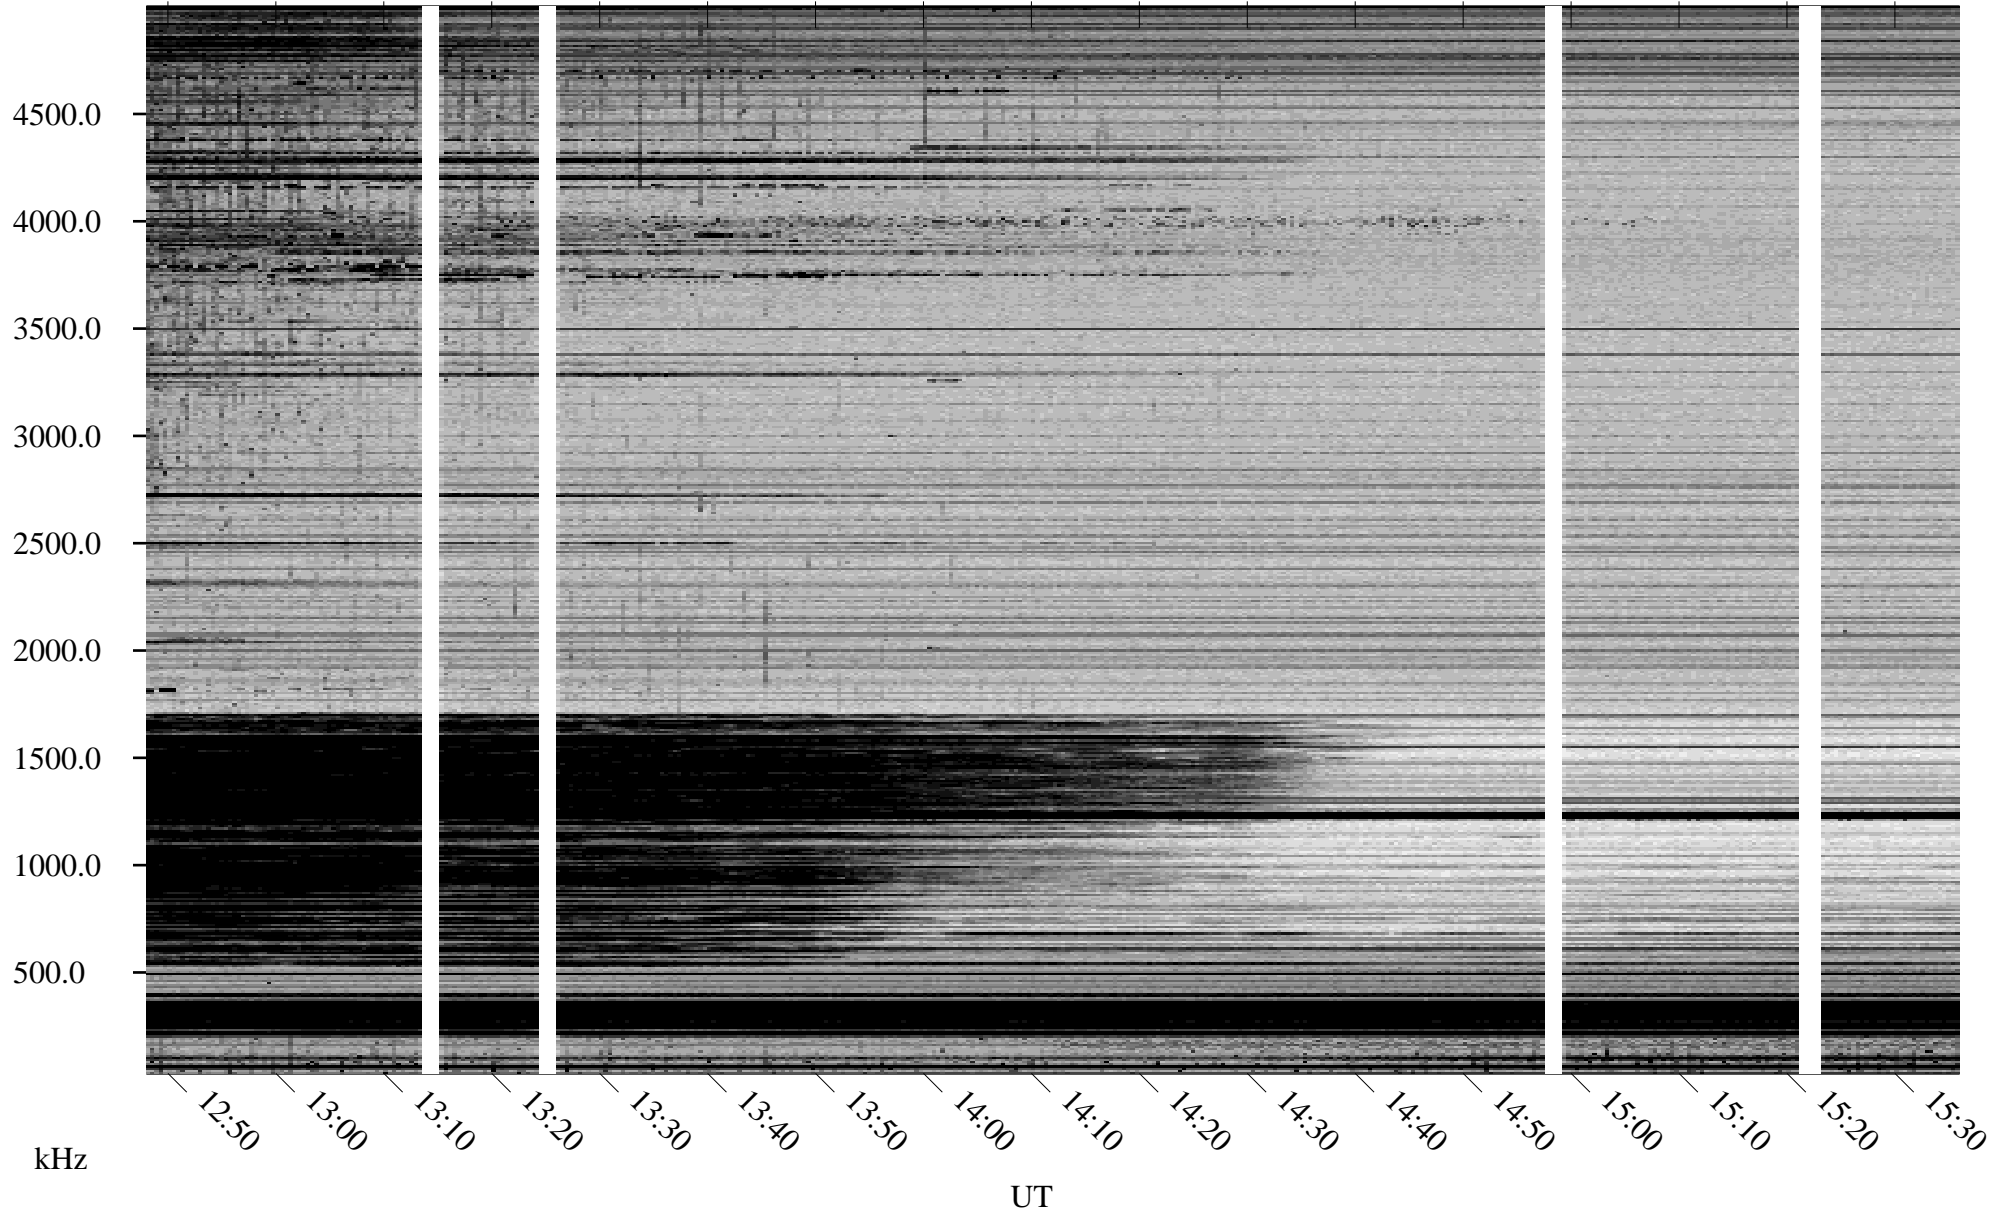

03/19/2007 Churchill, Manitoba

Linear Scale Black = 161 White = 15

CH07078L.R00m max_12

Page 1

03/19/2007 Churchill, Manitoba

Linear Scale Black = 161 White = 15

CH07078L.R00m max_12

Page 2

03/20/2007 Churchill, Manitoba

Linear Scale Black = 161 White = 15

CH07078L.R00m max_12

Page 3

03/20/2007 Churchill, Manitoba

Linear Scale Black = 161 White = 15

CH07078L.R00m max_12

Page 4

03/20/2007 Churchill, Manitoba

Linear Scale Black = 161 White = 15

CH07078L.R00m max_12

Page 5

01/01/2007 Churchill, Manitoba

Linear Scale Black = 161 White = 15

CH07078L.R00m max_12

Page 6

03/20/2007 Churchill, Manitoba

Linear Scale Black = 161 White = 15

CH07078L.R00m max_12

Page 7

03/20/2007 Churchill, Manitoba

Linear Scale Black = 161 White = 15

CH07078L.R00m max_12

Page 8