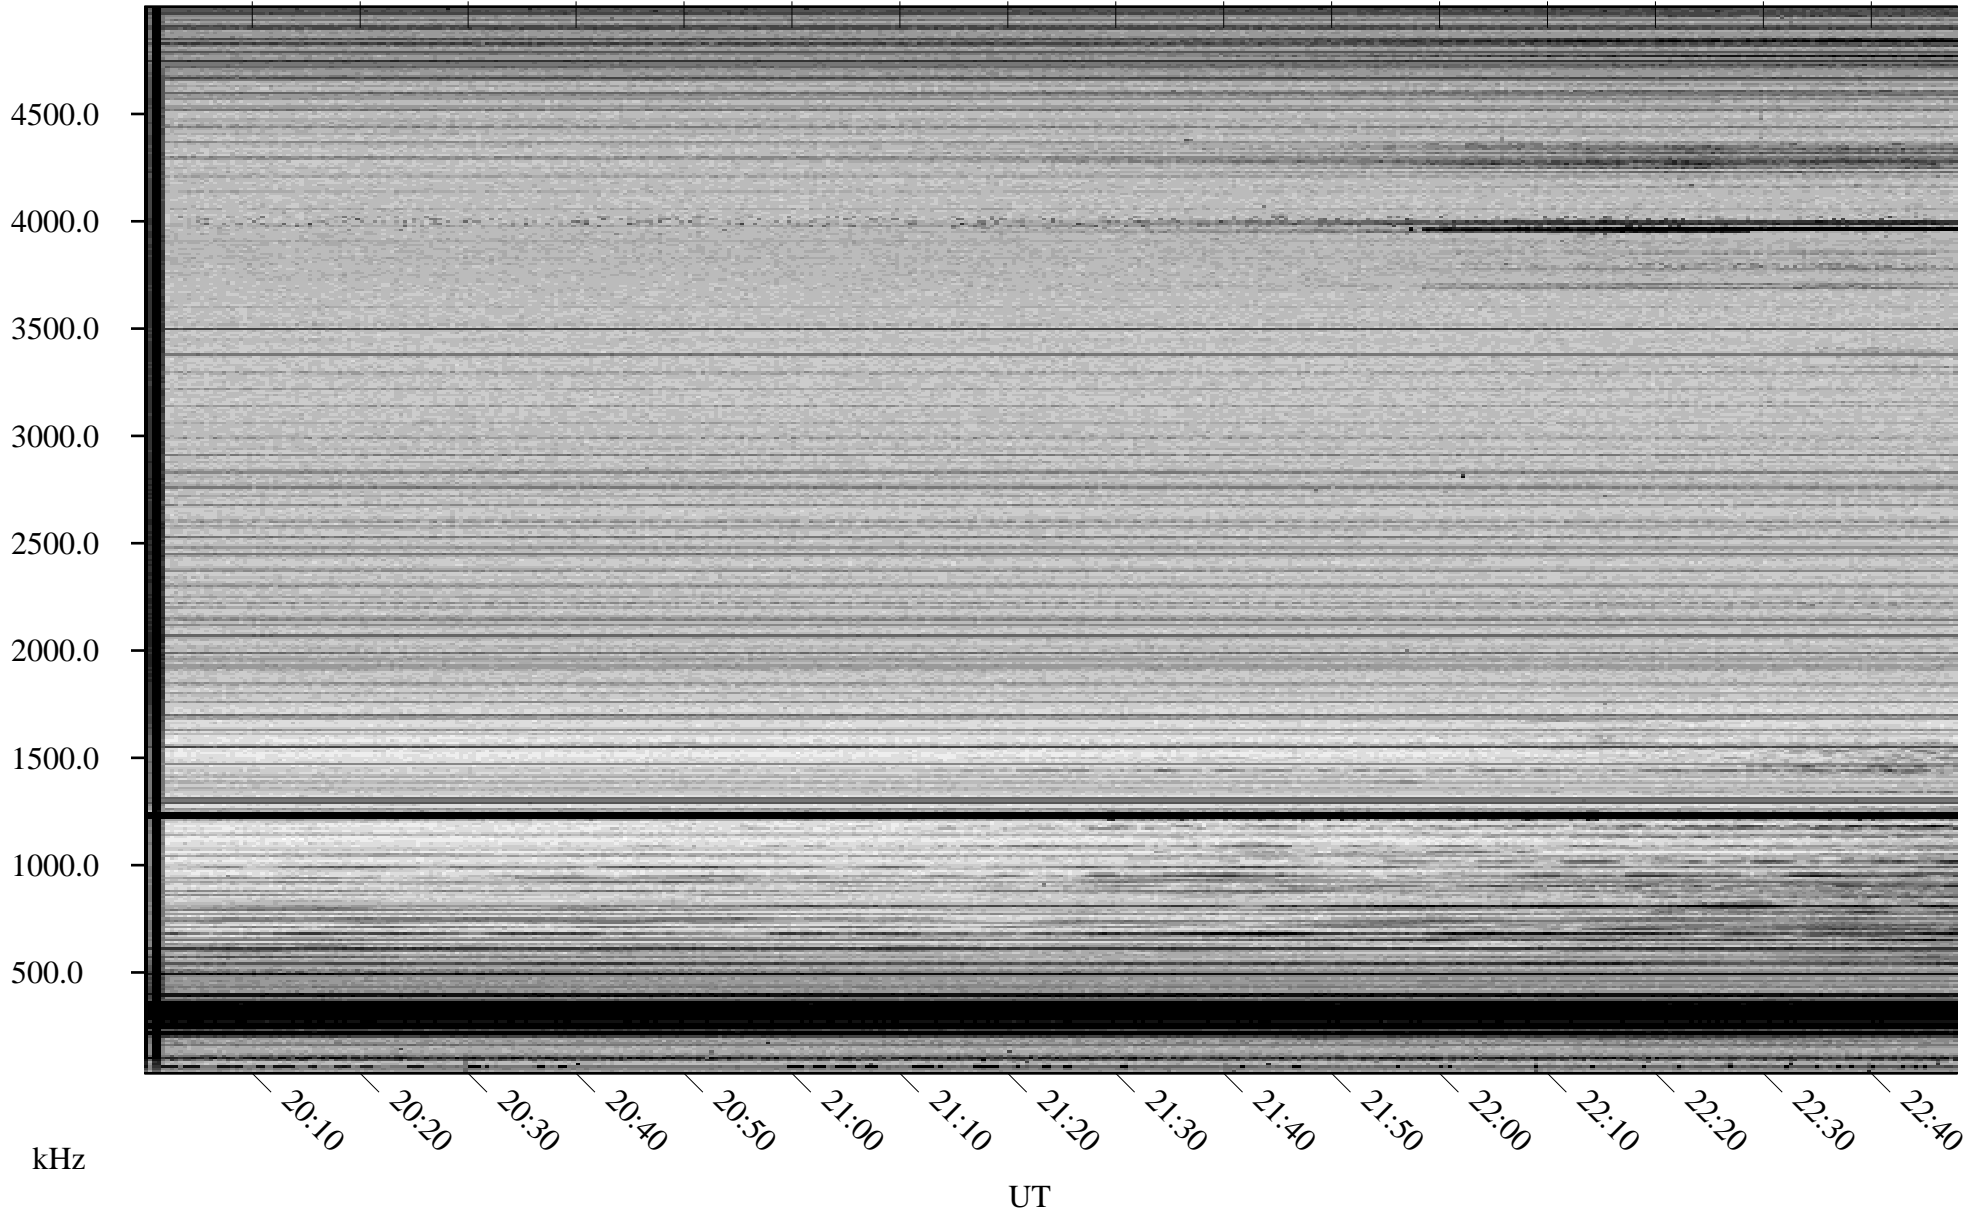

03/19/2007 Churchill, Manitoba

Linear Scale Black = 161 White = 15

CH07078L.R00m max_12

Page 1

03/19/2007 Churchill, Manitoba

Linear Scale Black = 161 White = 15

CH07078L.R00m max_12

Page 2

03/20/2007 Churchill, Manitoba

Linear Scale Black = 161 White = 15

CH07078L.R00m max_12

Page 3

03/20/2007 Churchill, Manitoba

Linear Scale Black = 161 White = 15

CH07078L.R00m max_12

Page 4

03/20/2007 Churchill, Manitoba

Linear Scale Black = 161 White = 15

CH07078L.R00m max_12

Page 5

01/01/2007 Churchill, Manitoba

Linear Scale Black = 161 White = 15

CH07078L.R00m max_12

Page 6

03/20/2007 Churchill, Manitoba

Linear Scale Black = 161 White = 15

CH07078L.R00m max_12

Page 7

03/20/2007 Churchill, Manitoba

Linear Scale Black = 161 White = 15

CH07078L.R00m max_12

Page 8