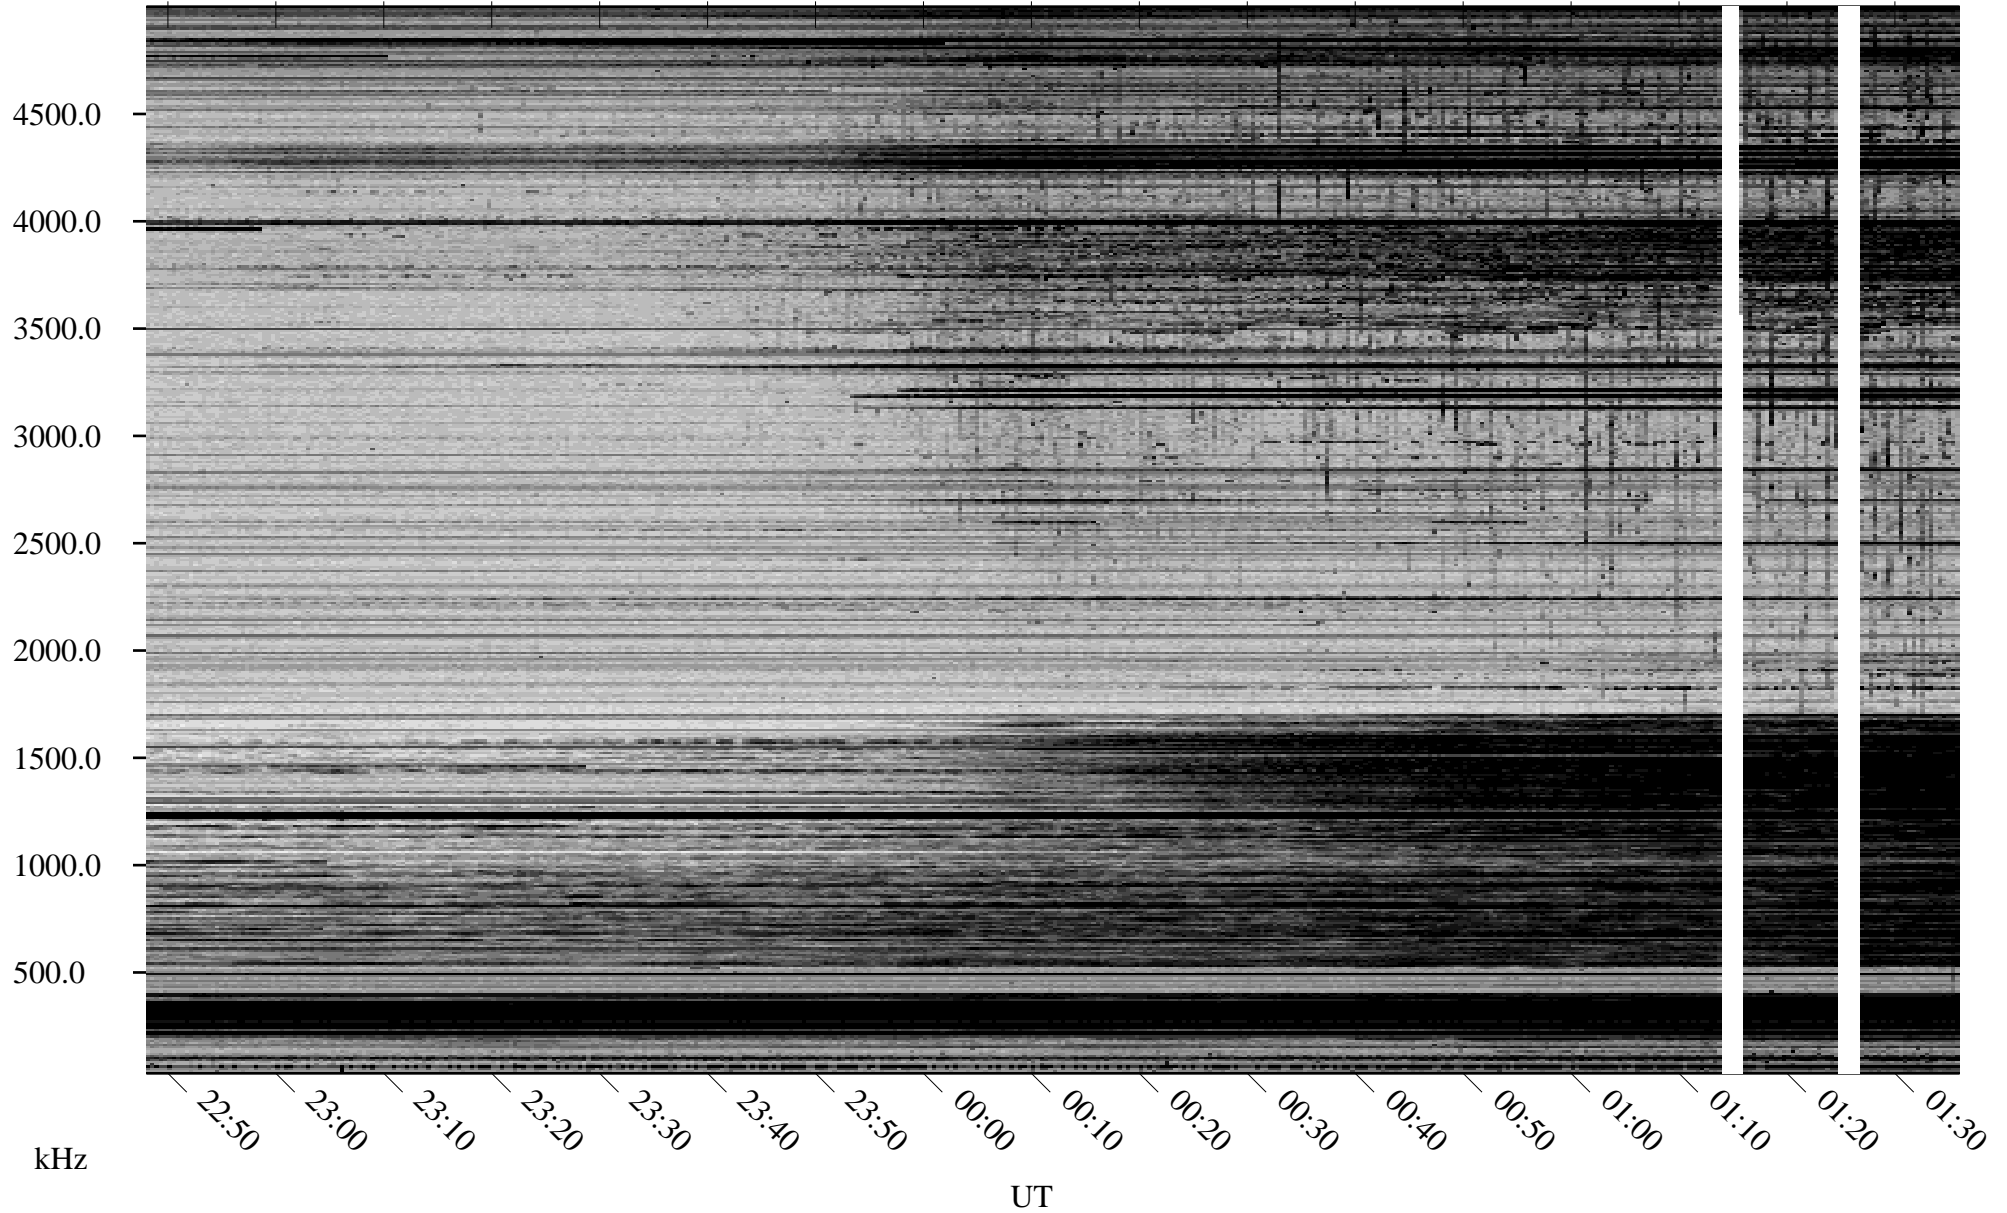

03/19/2007 Churchill, Manitoba

Linear Scale Black = 161 White = 15

CH07078L.R00m max_12

Page 1

03/19/2007 Churchill, Manitoba

Linear Scale Black = 161 White = 15

CH07078L.R00m max_12

Page 2

03/20/2007 Churchill, Manitoba

Linear Scale Black = 161 White = 15

CH07078L.R00m max_12

Page 3

03/20/2007 Churchill, Manitoba

Linear Scale Black = 161 White = 15

CH07078L.R00m max_12

Page 4

03/20/2007 Churchill, Manitoba

Linear Scale Black = 161 White = 15

CH07078L.R00m max_12

Page 5

01/01/2007 Churchill, Manitoba

Linear Scale Black = 161 White = 15

CH07078L.R00m max_12

Page 6

03/20/2007 Churchill, Manitoba

Linear Scale Black = 161 White = 15

CH07078L.R00m max_12

Page 7

03/20/2007 Churchill, Manitoba

Linear Scale Black = 161 White = 15

CH07078L.R00m max_12

Page 8