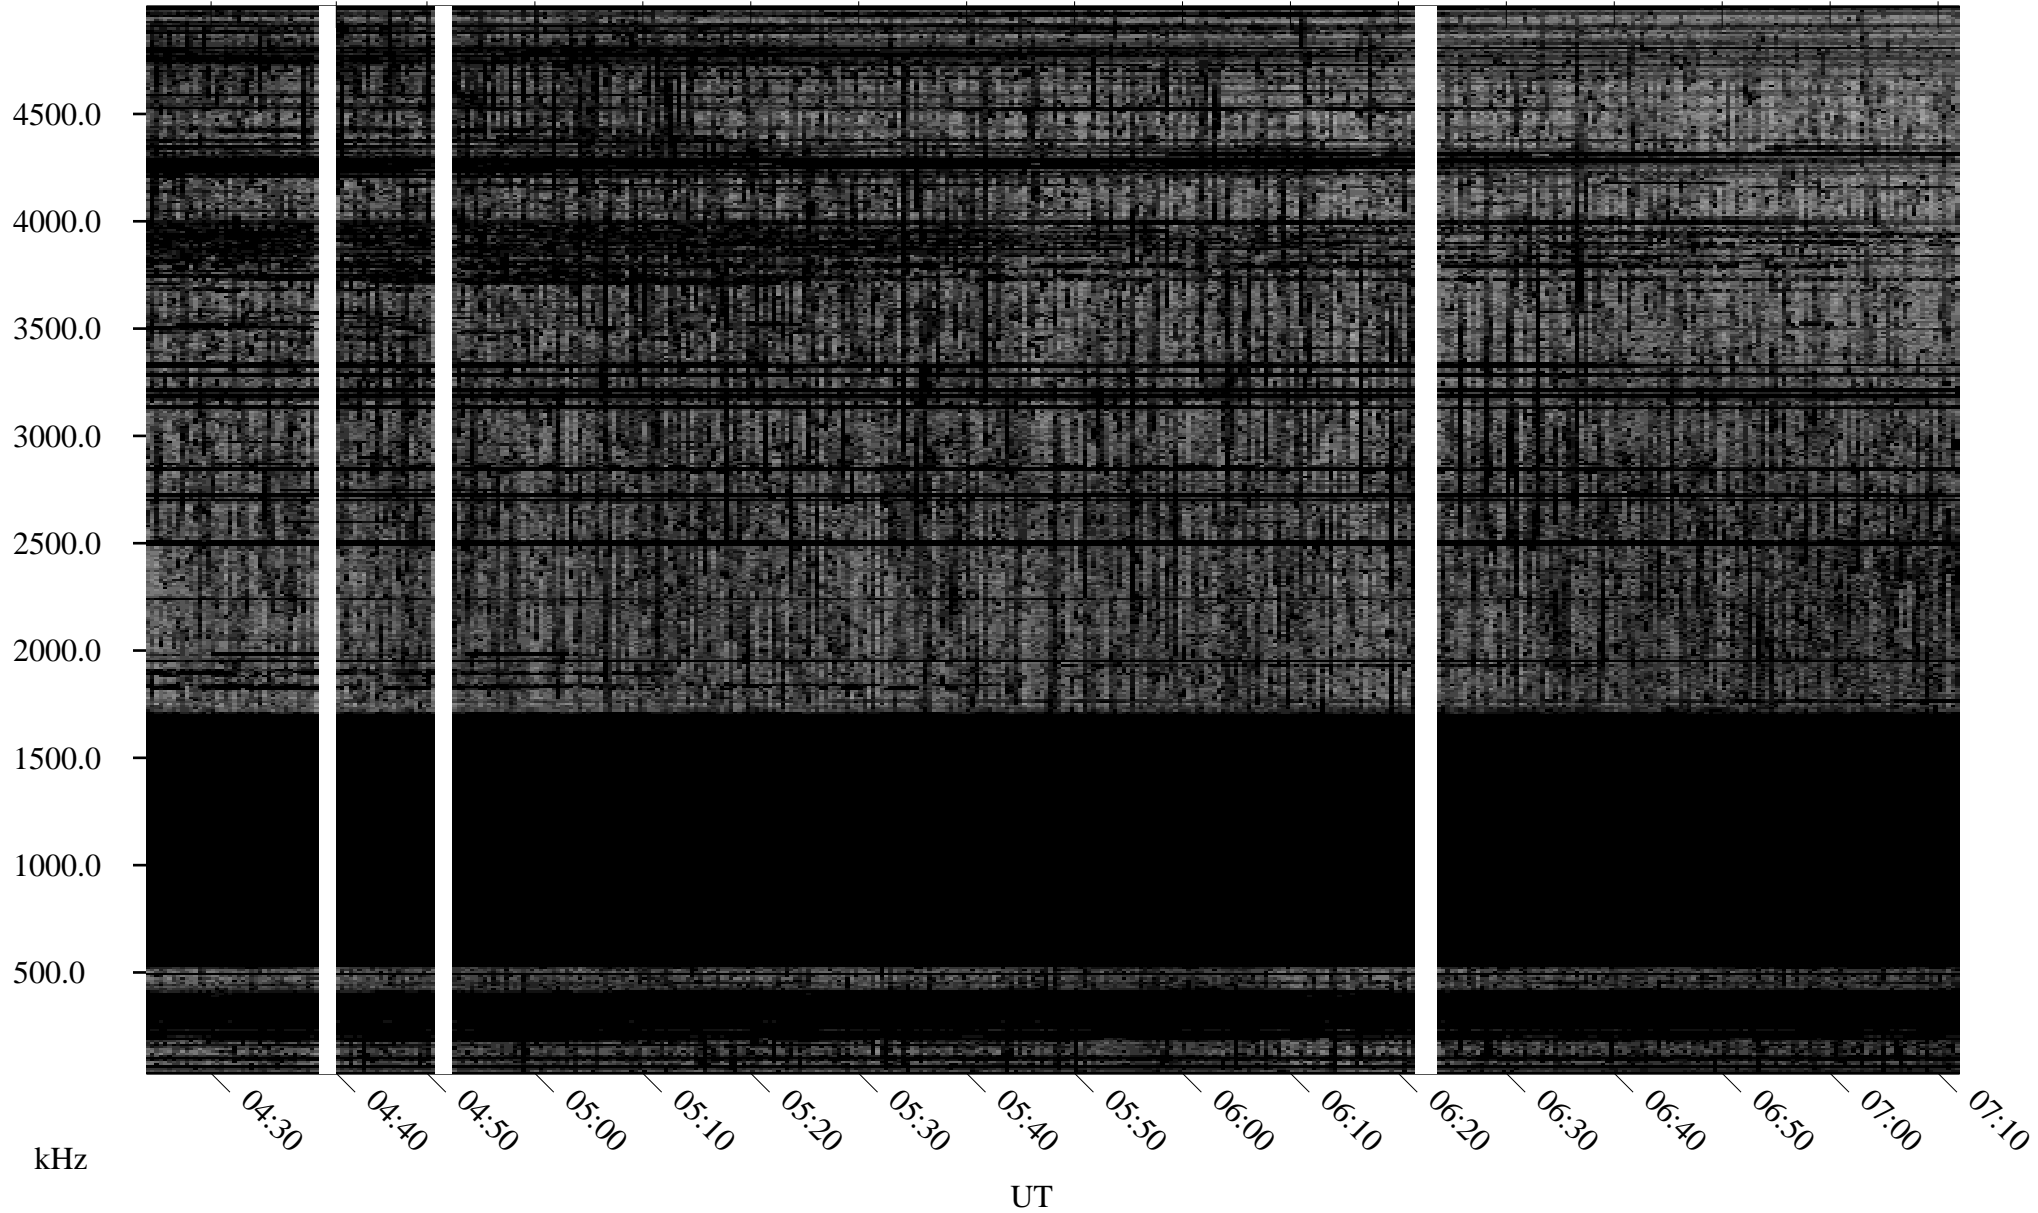

03/19/2007 Churchill, Manitoba

Linear Scale Black = 161 White = 15

CH07078L.R00m max_12

Page 1

03/19/2007 Churchill, Manitoba

Linear Scale Black = 161 White = 15

CH07078L.R00m max_12

Page 2

03/20/2007 Churchill, Manitoba

Linear Scale Black = 161 White = 15

CH07078L.R00m max_12

Page 3

03/20/2007 Churchill, Manitoba

Linear Scale Black = 161 White = 15

CH07078L.R00m max_12

Page 4

03/20/2007 Churchill, Manitoba

Linear Scale Black = 161 White = 15

CH07078L.R00m max_12

Page 5

01/01/2007 Churchill, Manitoba

Linear Scale Black = 161 White = 15

CH07078L.R00m max_12

Page 6

03/20/2007 Churchill, Manitoba

Linear Scale Black = 161 White = 15

CH07078L.R00m max_12

Page 7

03/20/2007 Churchill, Manitoba

Linear Scale Black = 161 White = 15

CH07078L.R00m max_12

Page 8