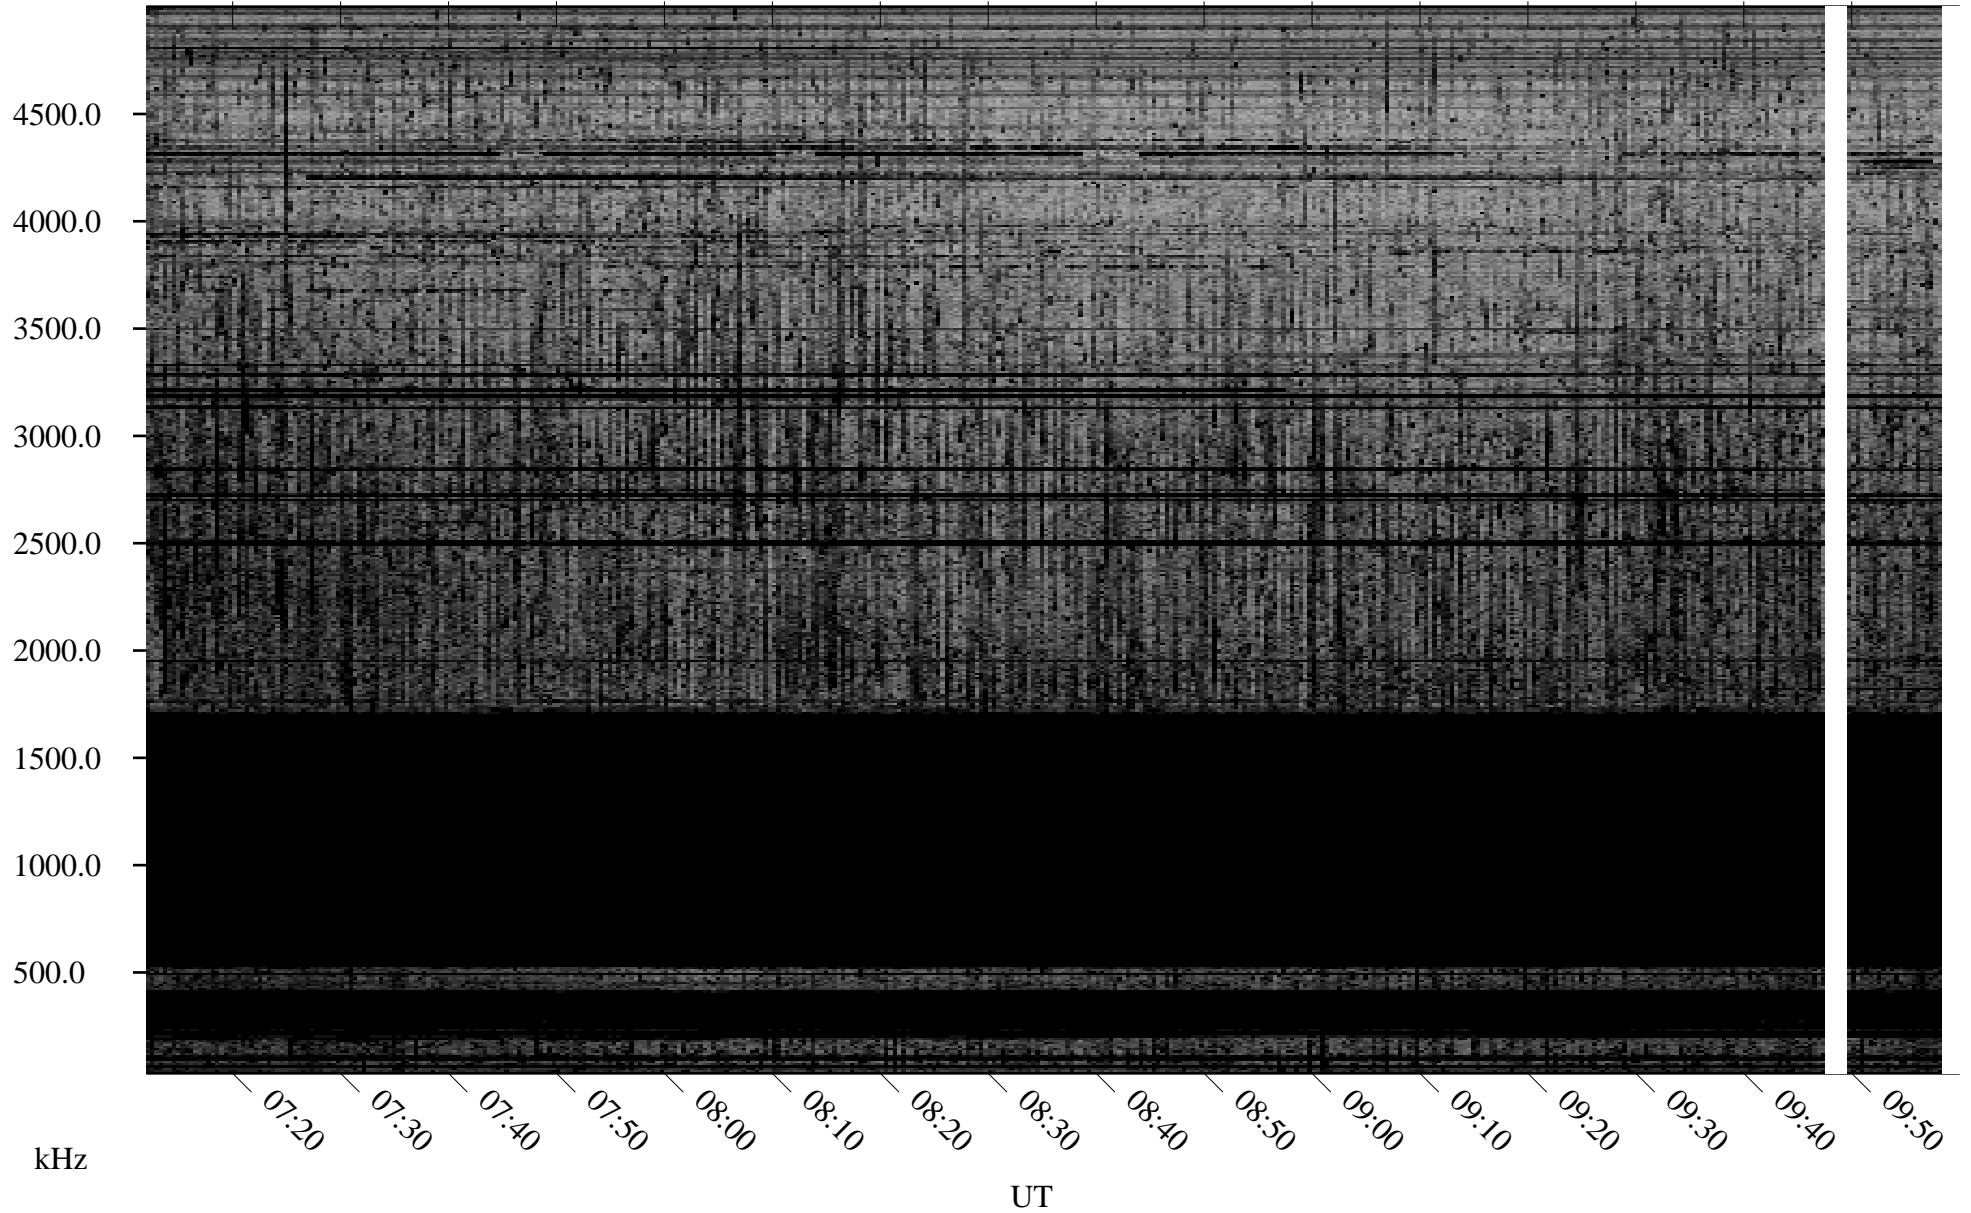

03/19/2007 Churchill, Manitoba

Linear Scale Black = 161 White = 15

CH07078L.R00m max_12

Page 1

03/19/2007 Churchill, Manitoba

Linear Scale Black = 161 White = 15

CH07078L.R00m max_12

Page 2

03/20/2007 Churchill, Manitoba

Linear Scale Black = 161 White = 15

CH07078L.R00m max_12

Page 3

03/20/2007 Churchill, Manitoba

Linear Scale Black = 161 White = 15

CH07078L.R00m max_12

Page 4

03/20/2007 Churchill, Manitoba

Linear Scale Black = 161 White = 15

CH07078L.R00m max_12

Page 5

01/01/2007 Churchill, Manitoba

Linear Scale Black = 161 White = 15

CH07078L.R00m max_12

Page 6

03/20/2007 Churchill, Manitoba

Linear Scale Black = 161 White = 15

CH07078L.R00m max_12

Page 7

03/20/2007 Churchill, Manitoba

Linear Scale Black = 161 White = 15

CH07078L.R00m max_12

Page 8