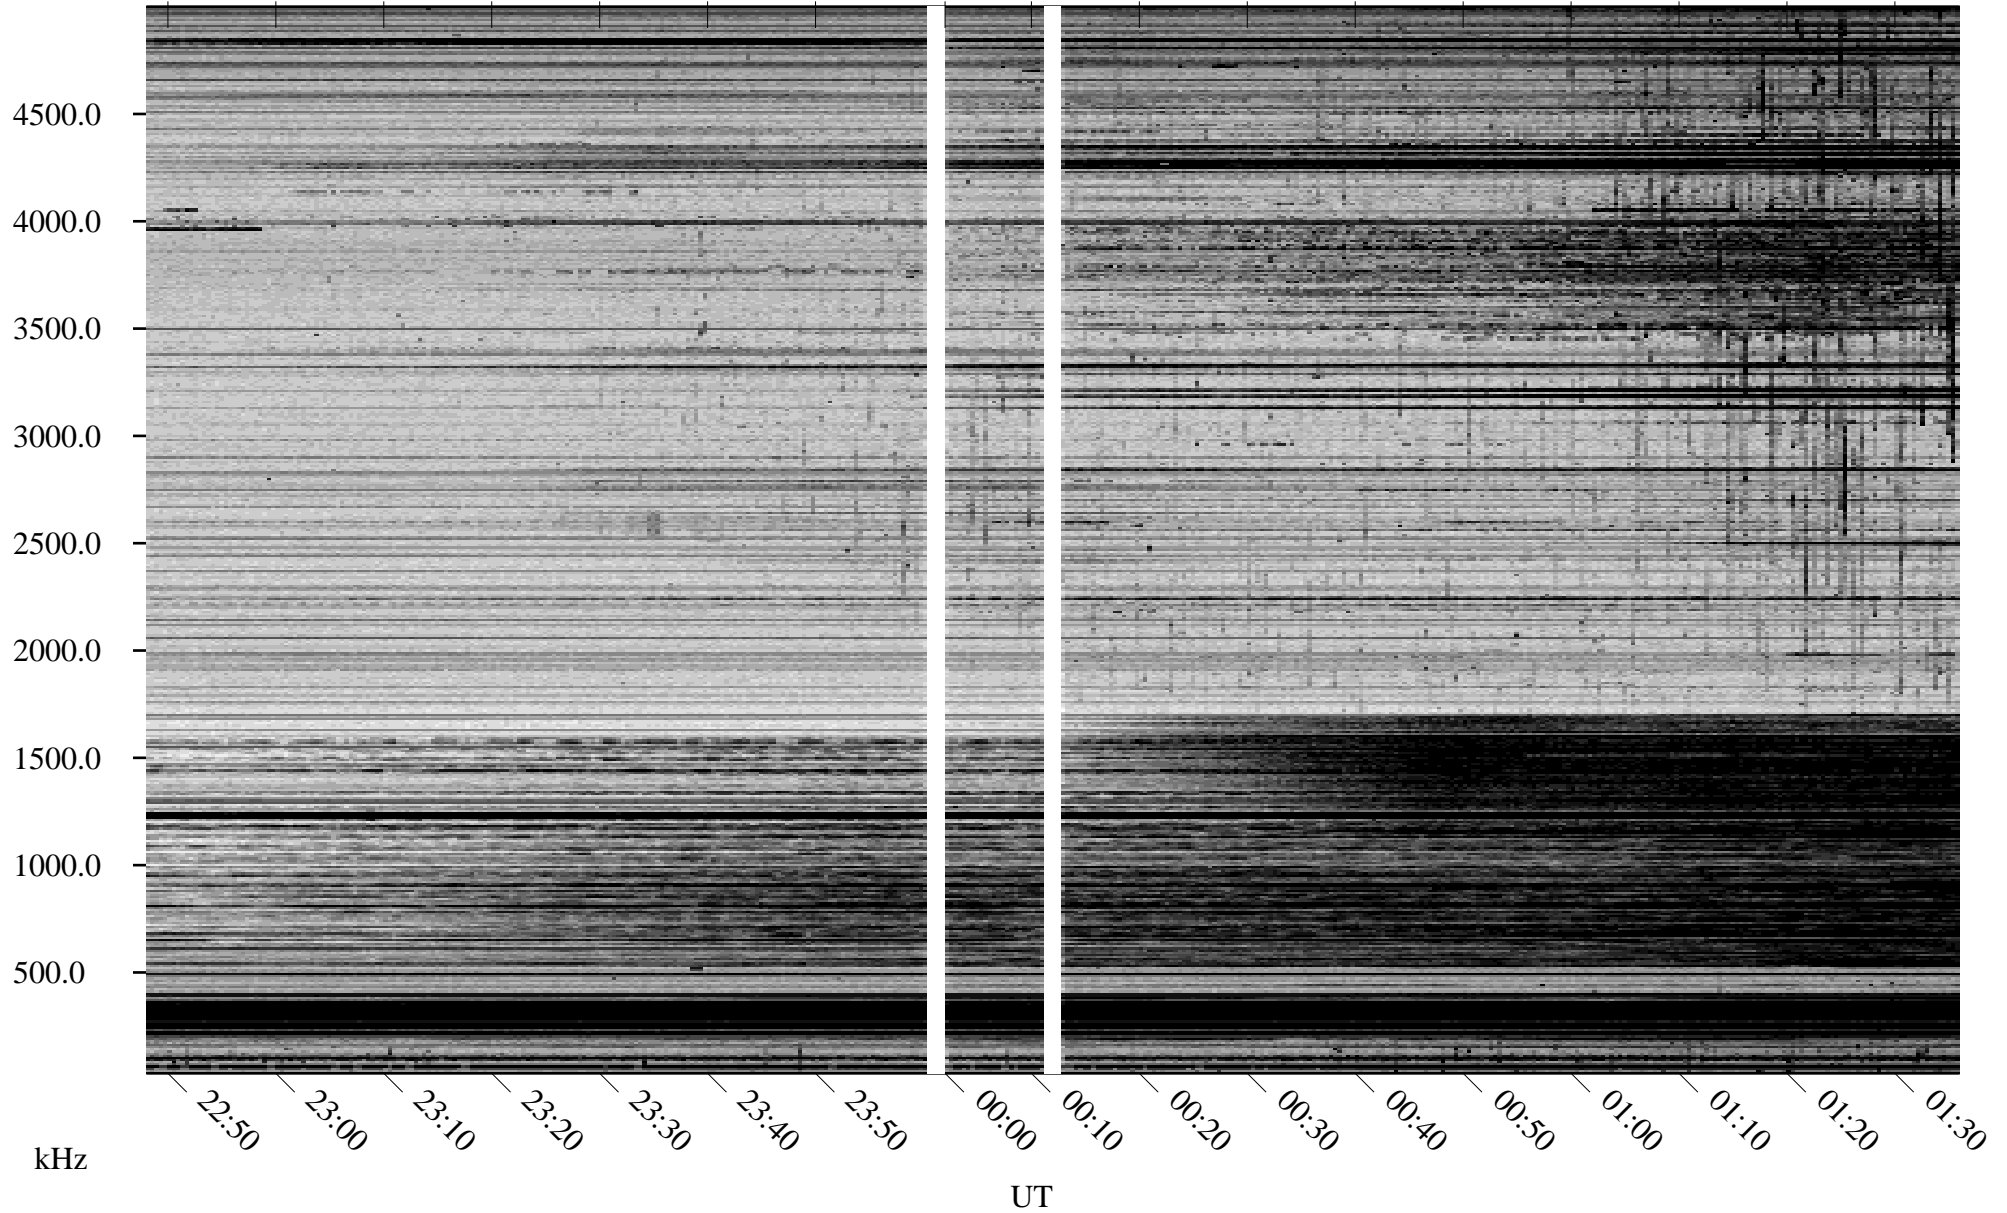

03/20/2007 Churchill, Manitoba

Linear Scale Black = 161 White = 15

CH07079L.R00m max_12

Page 1

03/20/2007 Churchill, Manitoba

Linear Scale Black = 161 White = 15

CH07079L.R00m max_12

Page 2

03/21/2007 Churchill, Manitoba

Linear Scale Black = 161 White = 15

CH07079L.R00m max_12

Page 3

03/21/2007 Churchill, Manitoba

Linear Scale Black = 161 White = 15

CH07079L.R00m max_12

Page 4

03/21/2007 Churchill, Manitoba

Linear Scale Black = 161 White = 15

CH07079L.R00m max_12

Page 5

03/21/2007 Churchill, Manitoba

Linear Scale Black = 161 White = 15

CH07079L.R00m max_12

Page 6

03/21/2007 Churchill, Manitoba

Linear Scale Black = 161 White = 15

CH07079L.R00m max_12

Page 7

03/21/2007 Churchill, Manitoba

Linear Scale Black = 161 White = 15

CH07079L.R00m max_12