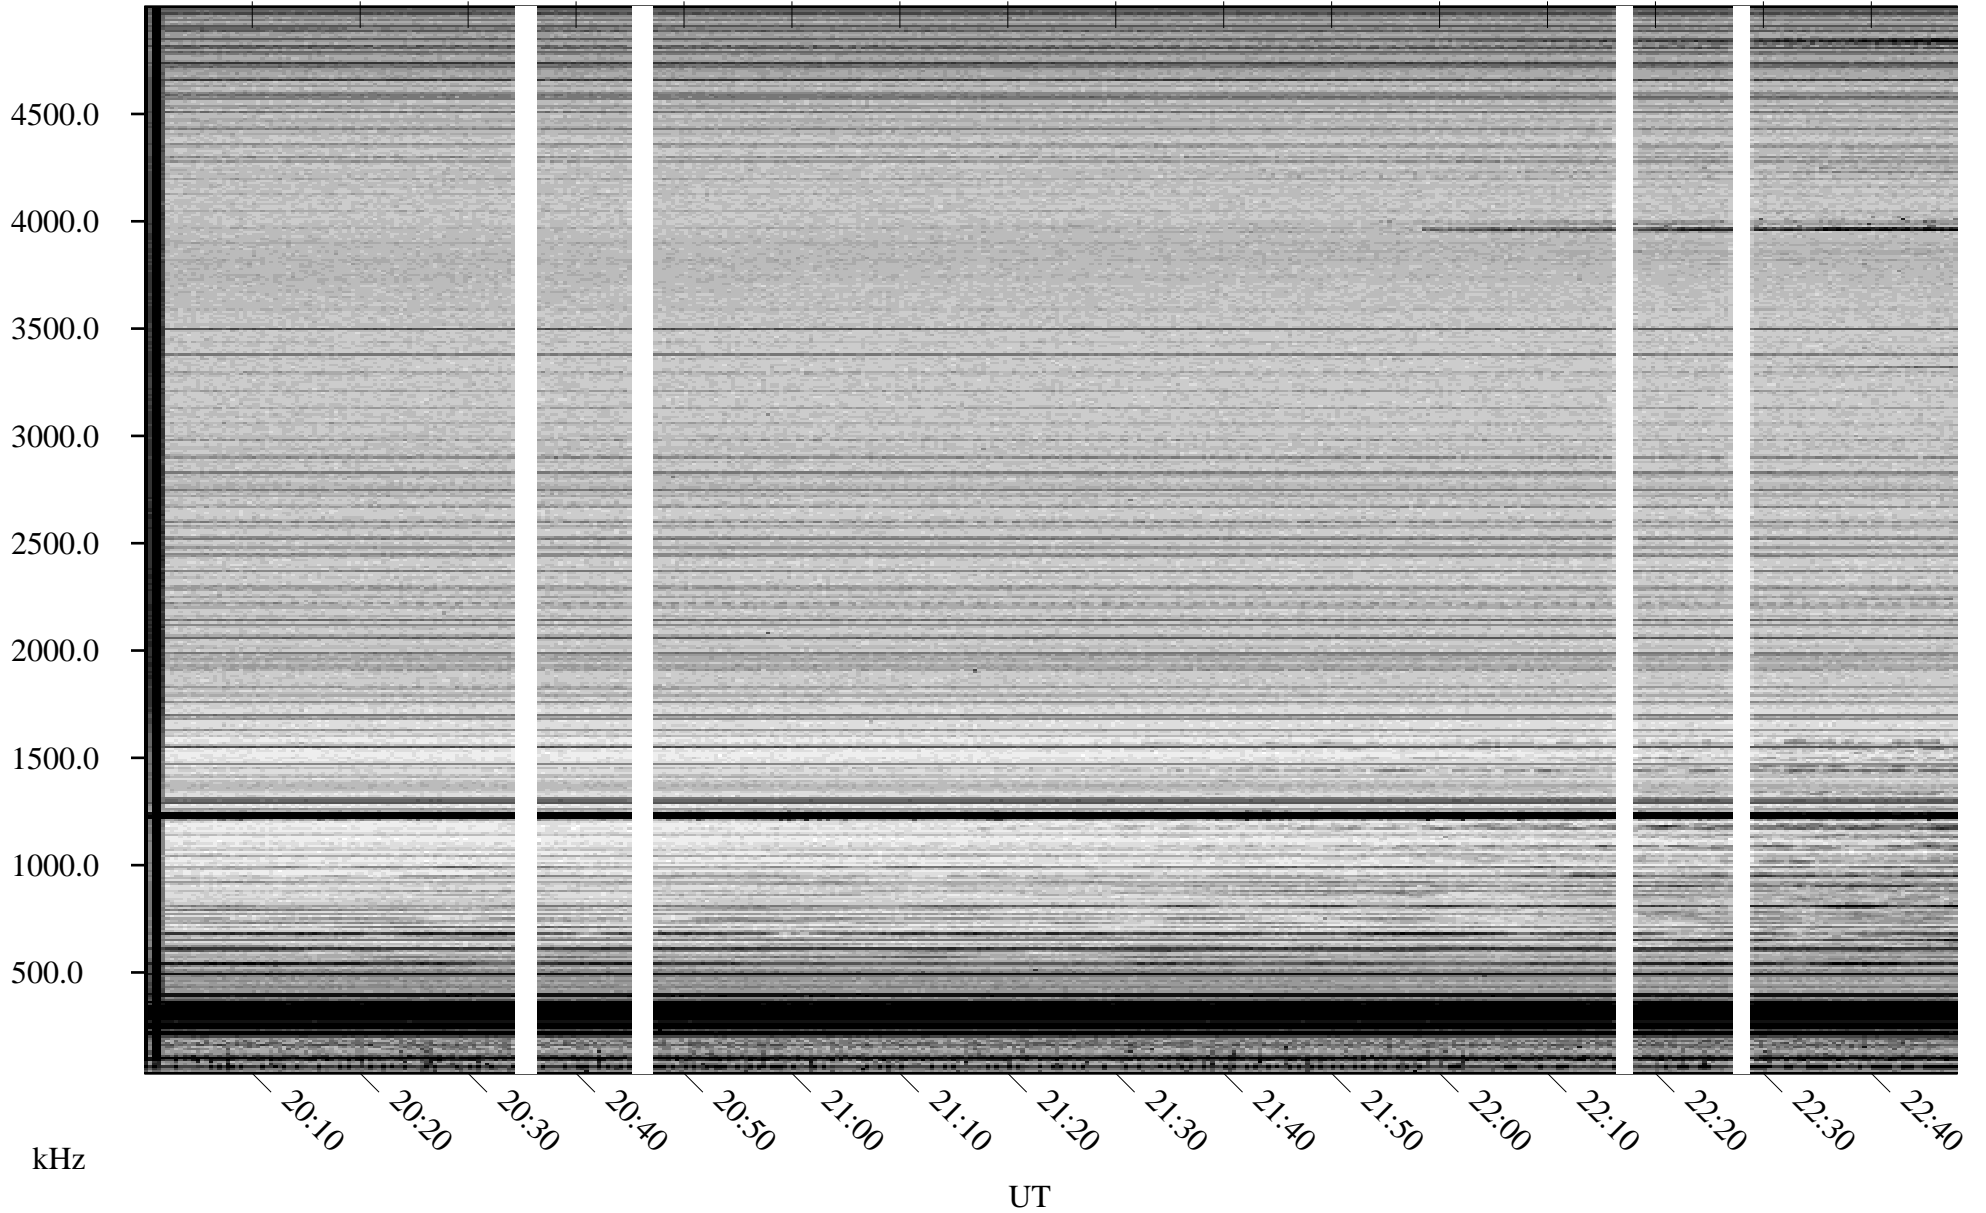

03/20/2007 Churchill, Manitoba

Linear Scale Black = 161 White = 15

CH07079L.R00m max_12

Page 1

03/20/2007 Churchill, Manitoba

Linear Scale Black = 161 White = 15

CH07079L.R00m max_12

Page 2

03/21/2007 Churchill, Manitoba

Linear Scale Black = 161 White = 15

CH07079L.R00m max_12

Page 3

03/21/2007 Churchill, Manitoba

Linear Scale Black = 161 White = 15

CH07079L.R00m max_12

Page 4

03/21/2007 Churchill, Manitoba

Linear Scale Black = 161 White = 15

CH07079L.R00m max_12

Page 5

03/21/2007 Churchill, Manitoba

Linear Scale Black = 161 White = 15

CH07079L.R00m max_12

Page 6

03/21/2007 Churchill, Manitoba

Linear Scale Black = 161 White = 15

CH07079L.R00m max_12

Page 7

03/21/2007 Churchill, Manitoba

Linear Scale Black = 161 White = 15

CH07079L.R00m max_12