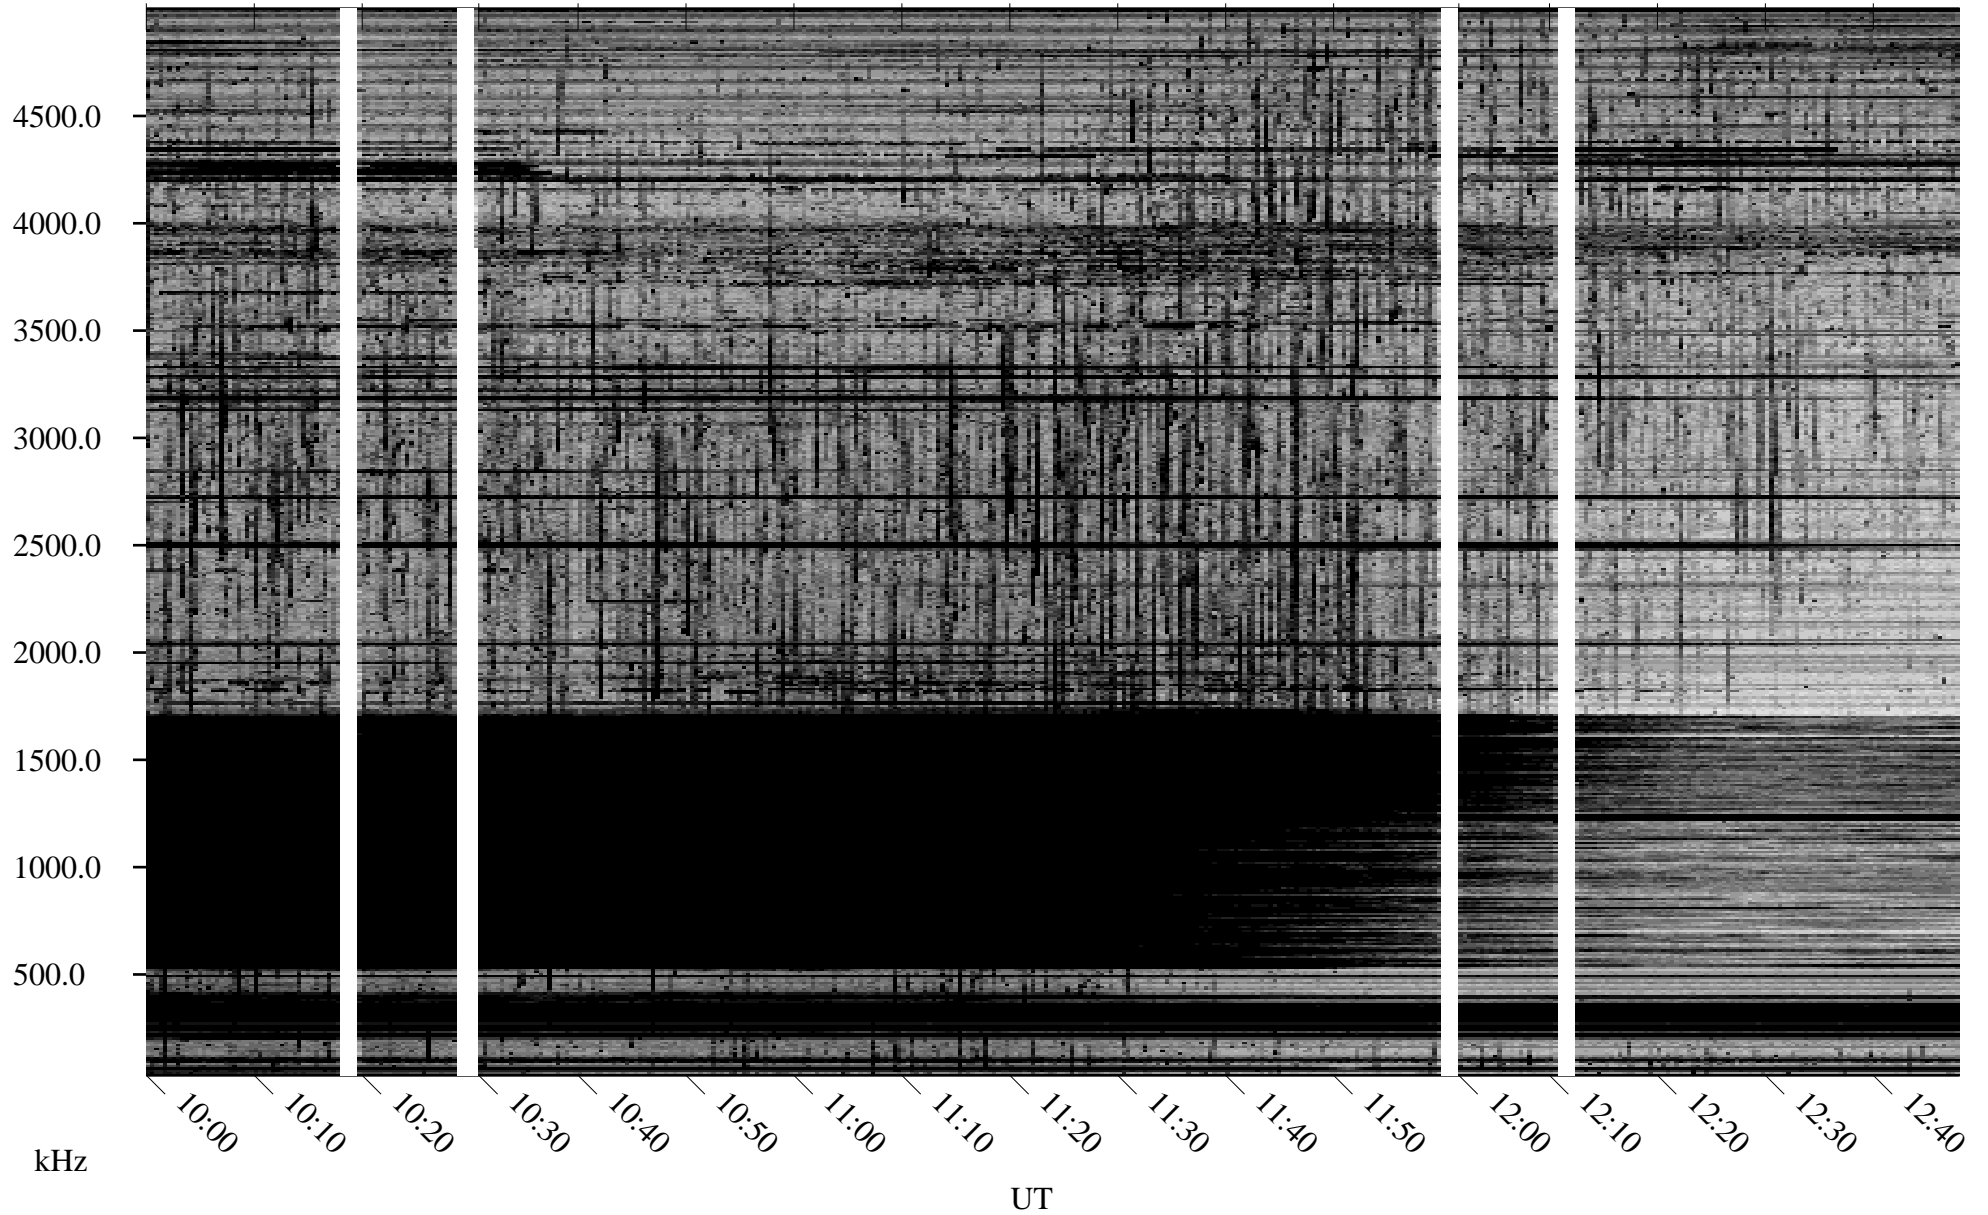

03/20/2007 Churchill, Manitoba

Linear Scale Black = 161 White = 15

CH07079L.R00m max_12

Page 1

03/20/2007 Churchill, Manitoba

Linear Scale Black = 161 White = 15

CH07079L.R00m max_12

Page 2

03/21/2007 Churchill, Manitoba

Linear Scale Black = 161 White = 15

CH07079L.R00m max_12

Page 3

03/21/2007 Churchill, Manitoba

Linear Scale Black = 161 White = 15

CH07079L.R00m max_12

Page 4

03/21/2007 Churchill, Manitoba

Linear Scale Black = 161 White = 15

CH07079L.R00m max_12

Page 5

03/21/2007 Churchill, Manitoba

Linear Scale Black = 161 White = 15

CH07079L.R00m max_12

Page 6

03/21/2007 Churchill, Manitoba

Linear Scale Black = 161 White = 15

CH07079L.R00m max_12

Page 7

03/21/2007 Churchill, Manitoba

Linear Scale Black = 161 White = 15

CH07079L.R00m max_12