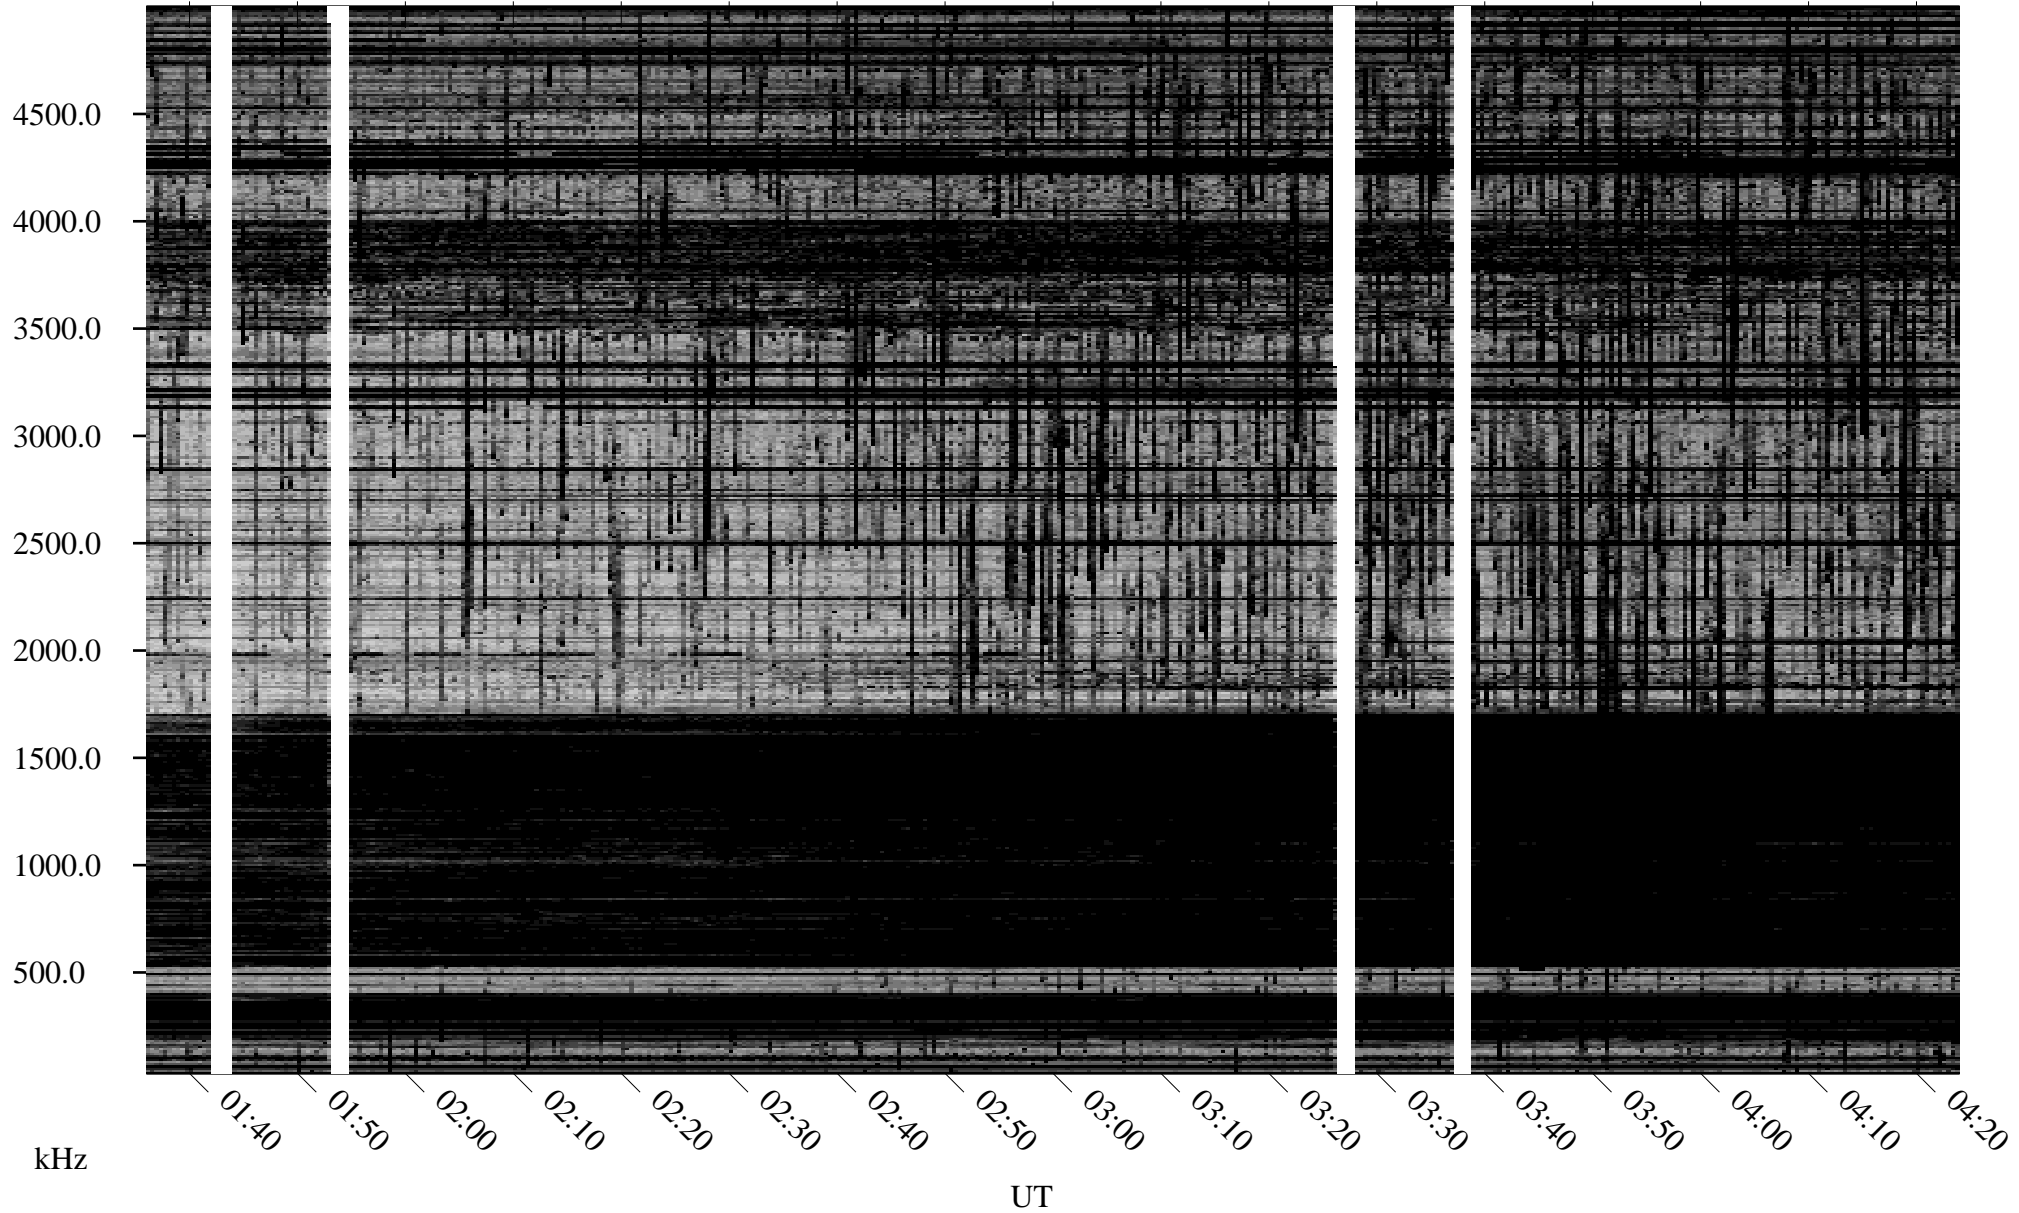

03/20/2007 Churchill, Manitoba

Linear Scale Black = 161 White = 15

CH07079L.R00m max_12

Page 1

03/20/2007 Churchill, Manitoba

Linear Scale Black = 161 White = 15

CH07079L.R00m max_12

Page 2

03/21/2007 Churchill, Manitoba

Linear Scale Black = 161 White = 15

CH07079L.R00m max_12

Page 3

03/21/2007 Churchill, Manitoba

Linear Scale Black = 161 White = 15

CH07079L.R00m max_12

Page 4

03/21/2007 Churchill, Manitoba

Linear Scale Black = 161 White = 15

CH07079L.R00m max_12

Page 5

03/21/2007 Churchill, Manitoba

Linear Scale Black = 161 White = 15

CH07079L.R00m max_12

Page 6

03/21/2007 Churchill, Manitoba

Linear Scale Black = 161 White = 15

CH07079L.R00m max_12

Page 7

03/21/2007 Churchill, Manitoba

Linear Scale Black = 161 White = 15

CH07079L.R00m max_12