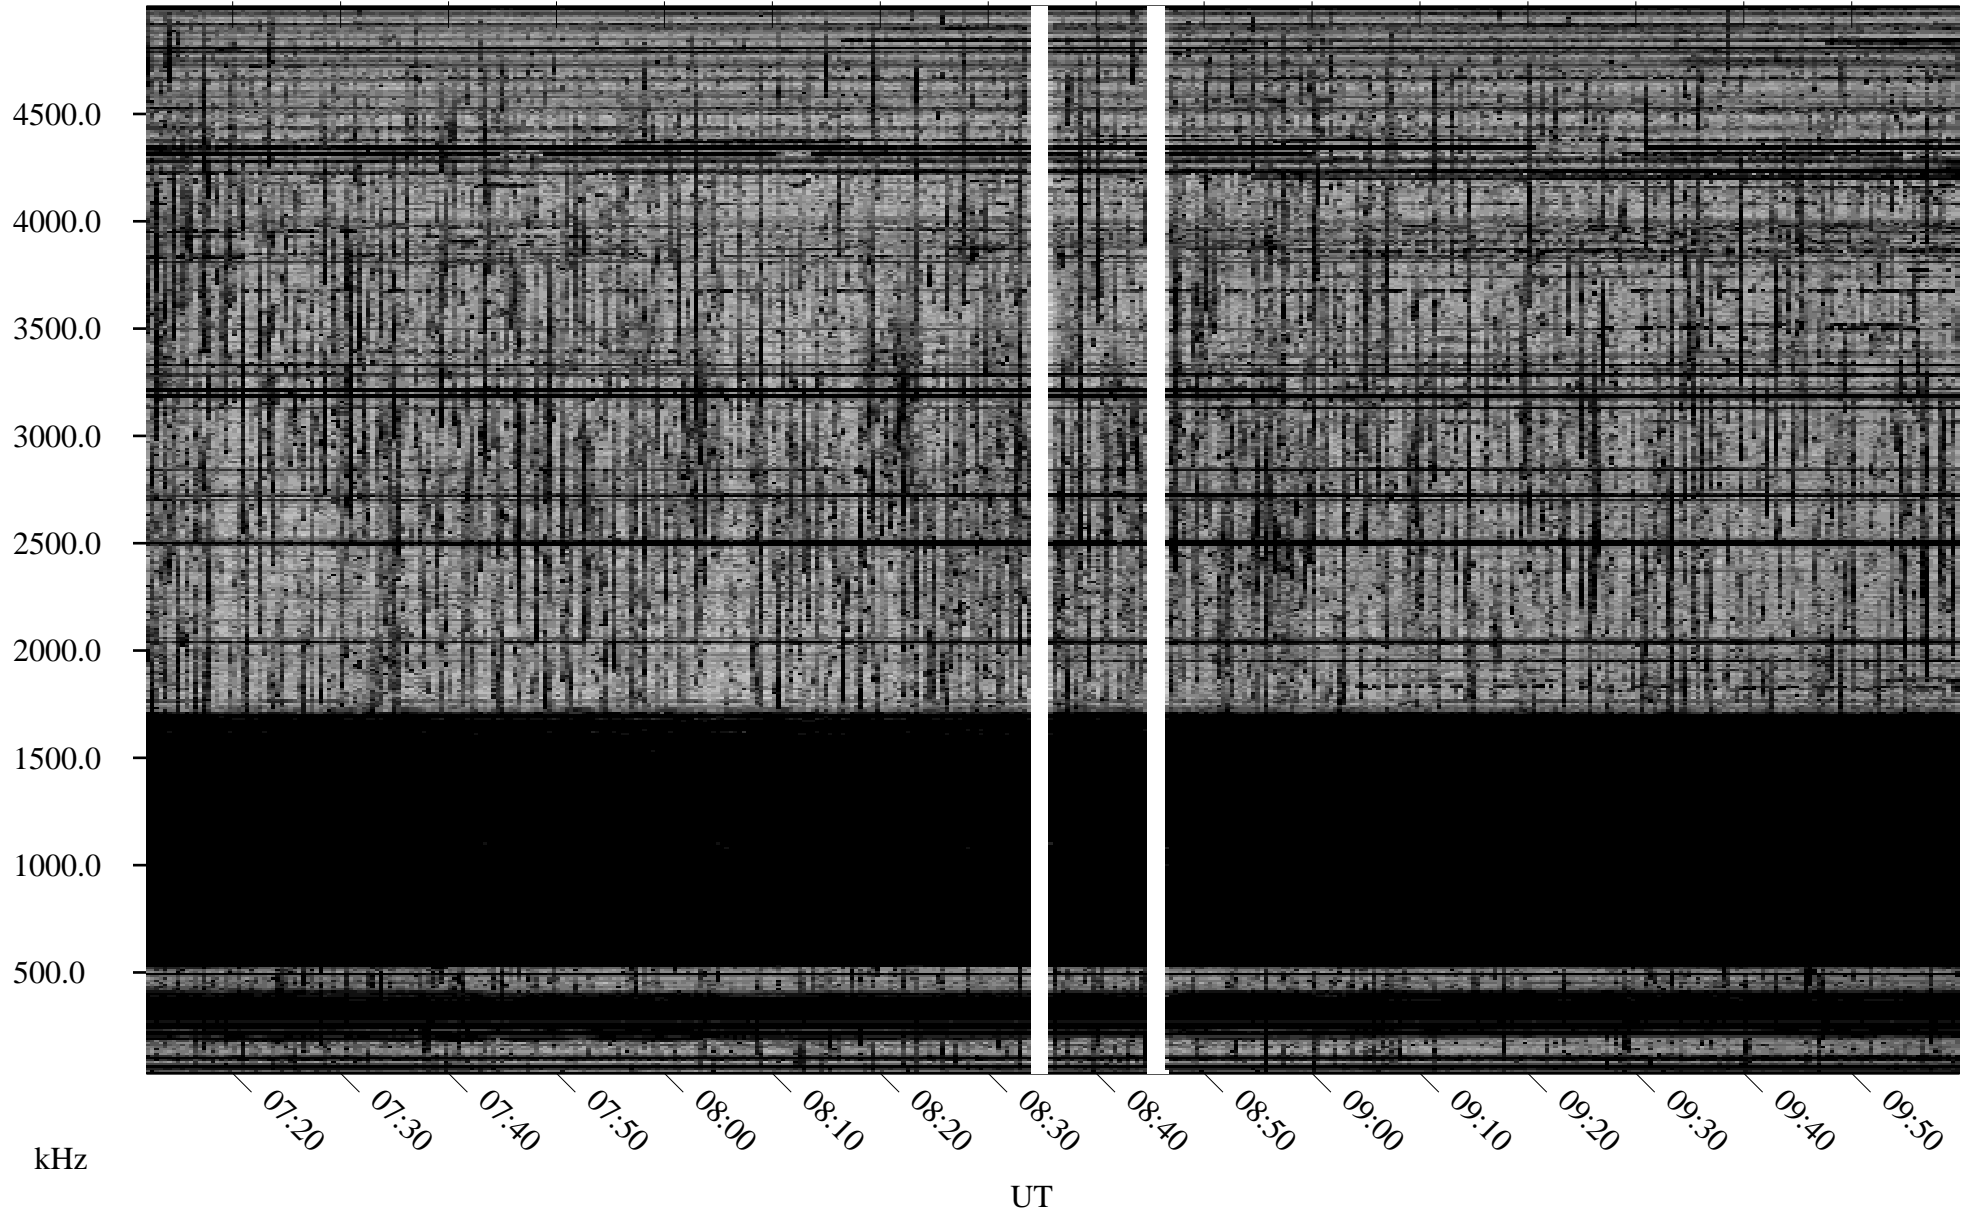

03/20/2007 Churchill, Manitoba

Linear Scale Black = 161 White = 15

CH07079L.R00m max_12

Page 1

03/20/2007 Churchill, Manitoba

Linear Scale Black = 161 White = 15

CH07079L.R00m max_12

Page 2

03/21/2007 Churchill, Manitoba

Linear Scale Black = 161 White = 15

CH07079L.R00m max_12

Page 3

03/21/2007 Churchill, Manitoba

Linear Scale Black = 161 White = 15

CH07079L.R00m max_12

Page 4

03/21/2007 Churchill, Manitoba

Linear Scale Black = 161 White = 15

CH07079L.R00m max_12

Page 5

03/21/2007 Churchill, Manitoba

Linear Scale Black = 161 White = 15

CH07079L.R00m max_12

Page 6

03/21/2007 Churchill, Manitoba

Linear Scale Black = 161 White = 15

CH07079L.R00m max_12

Page 7

03/21/2007 Churchill, Manitoba

Linear Scale Black = 161 White = 15

CH07079L.R00m max_12