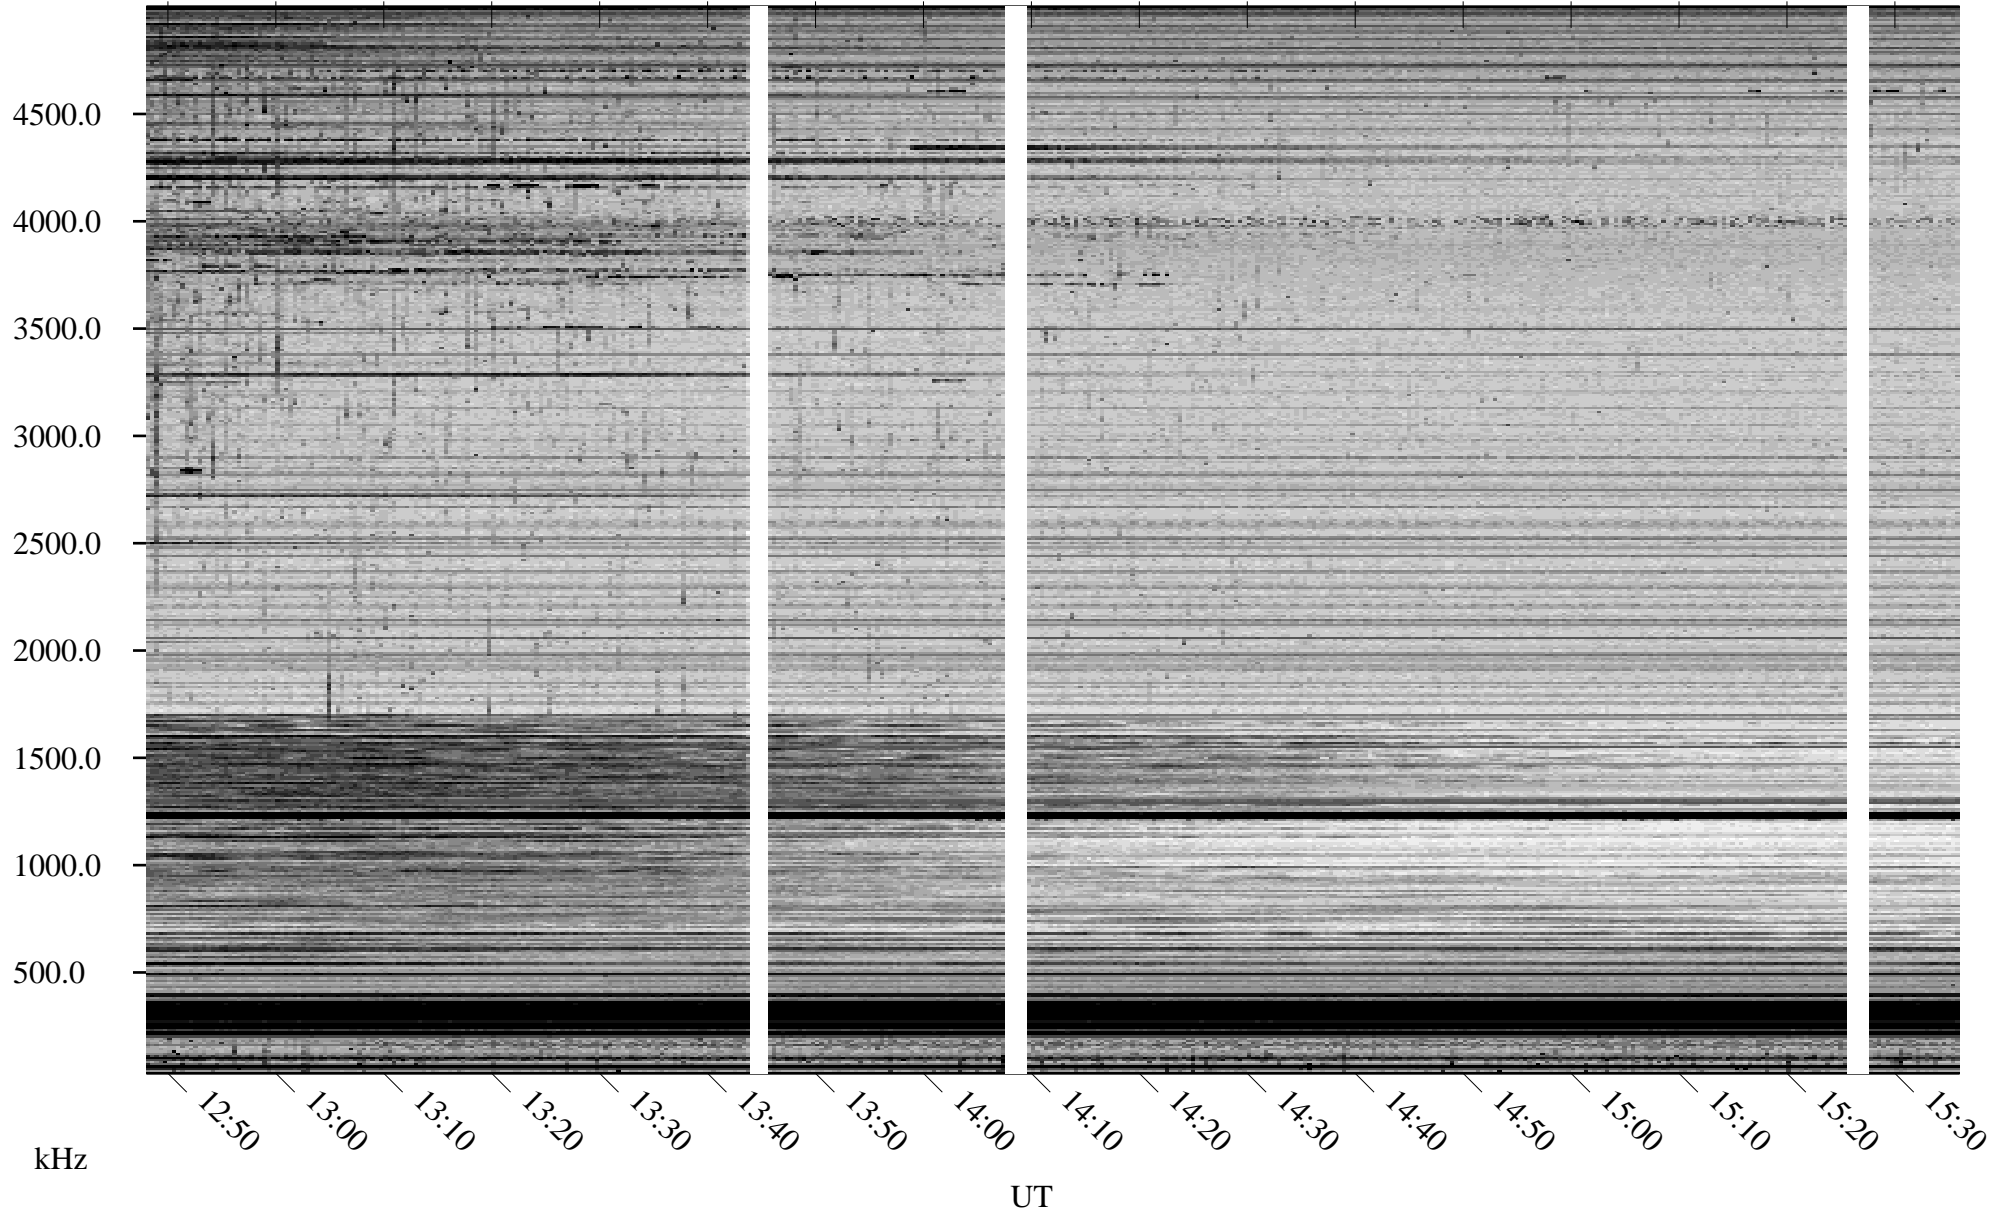

03/20/2007 Churchill, Manitoba

Linear Scale Black = 161 White = 15

CH07079L.R00m max_12

Page 1

03/20/2007 Churchill, Manitoba

Linear Scale Black = 161 White = 15

CH07079L.R00m max_12

Page 2

03/21/2007 Churchill, Manitoba

Linear Scale Black = 161 White = 15

CH07079L.R00m max_12

Page 3

03/21/2007 Churchill, Manitoba

Linear Scale Black = 161 White = 15

CH07079L.R00m max_12

Page 4

03/21/2007 Churchill, Manitoba

Linear Scale Black = 161 White = 15

CH07079L.R00m max_12

Page 5

03/21/2007 Churchill, Manitoba

Linear Scale Black = 161 White = 15

CH07079L.R00m max_12

Page 6

03/21/2007 Churchill, Manitoba

Linear Scale Black = 161 White = 15

CH07079L.R00m max_12

Page 7

03/21/2007 Churchill, Manitoba

Linear Scale Black = 161 White = 15

CH07079L.R00m max_12