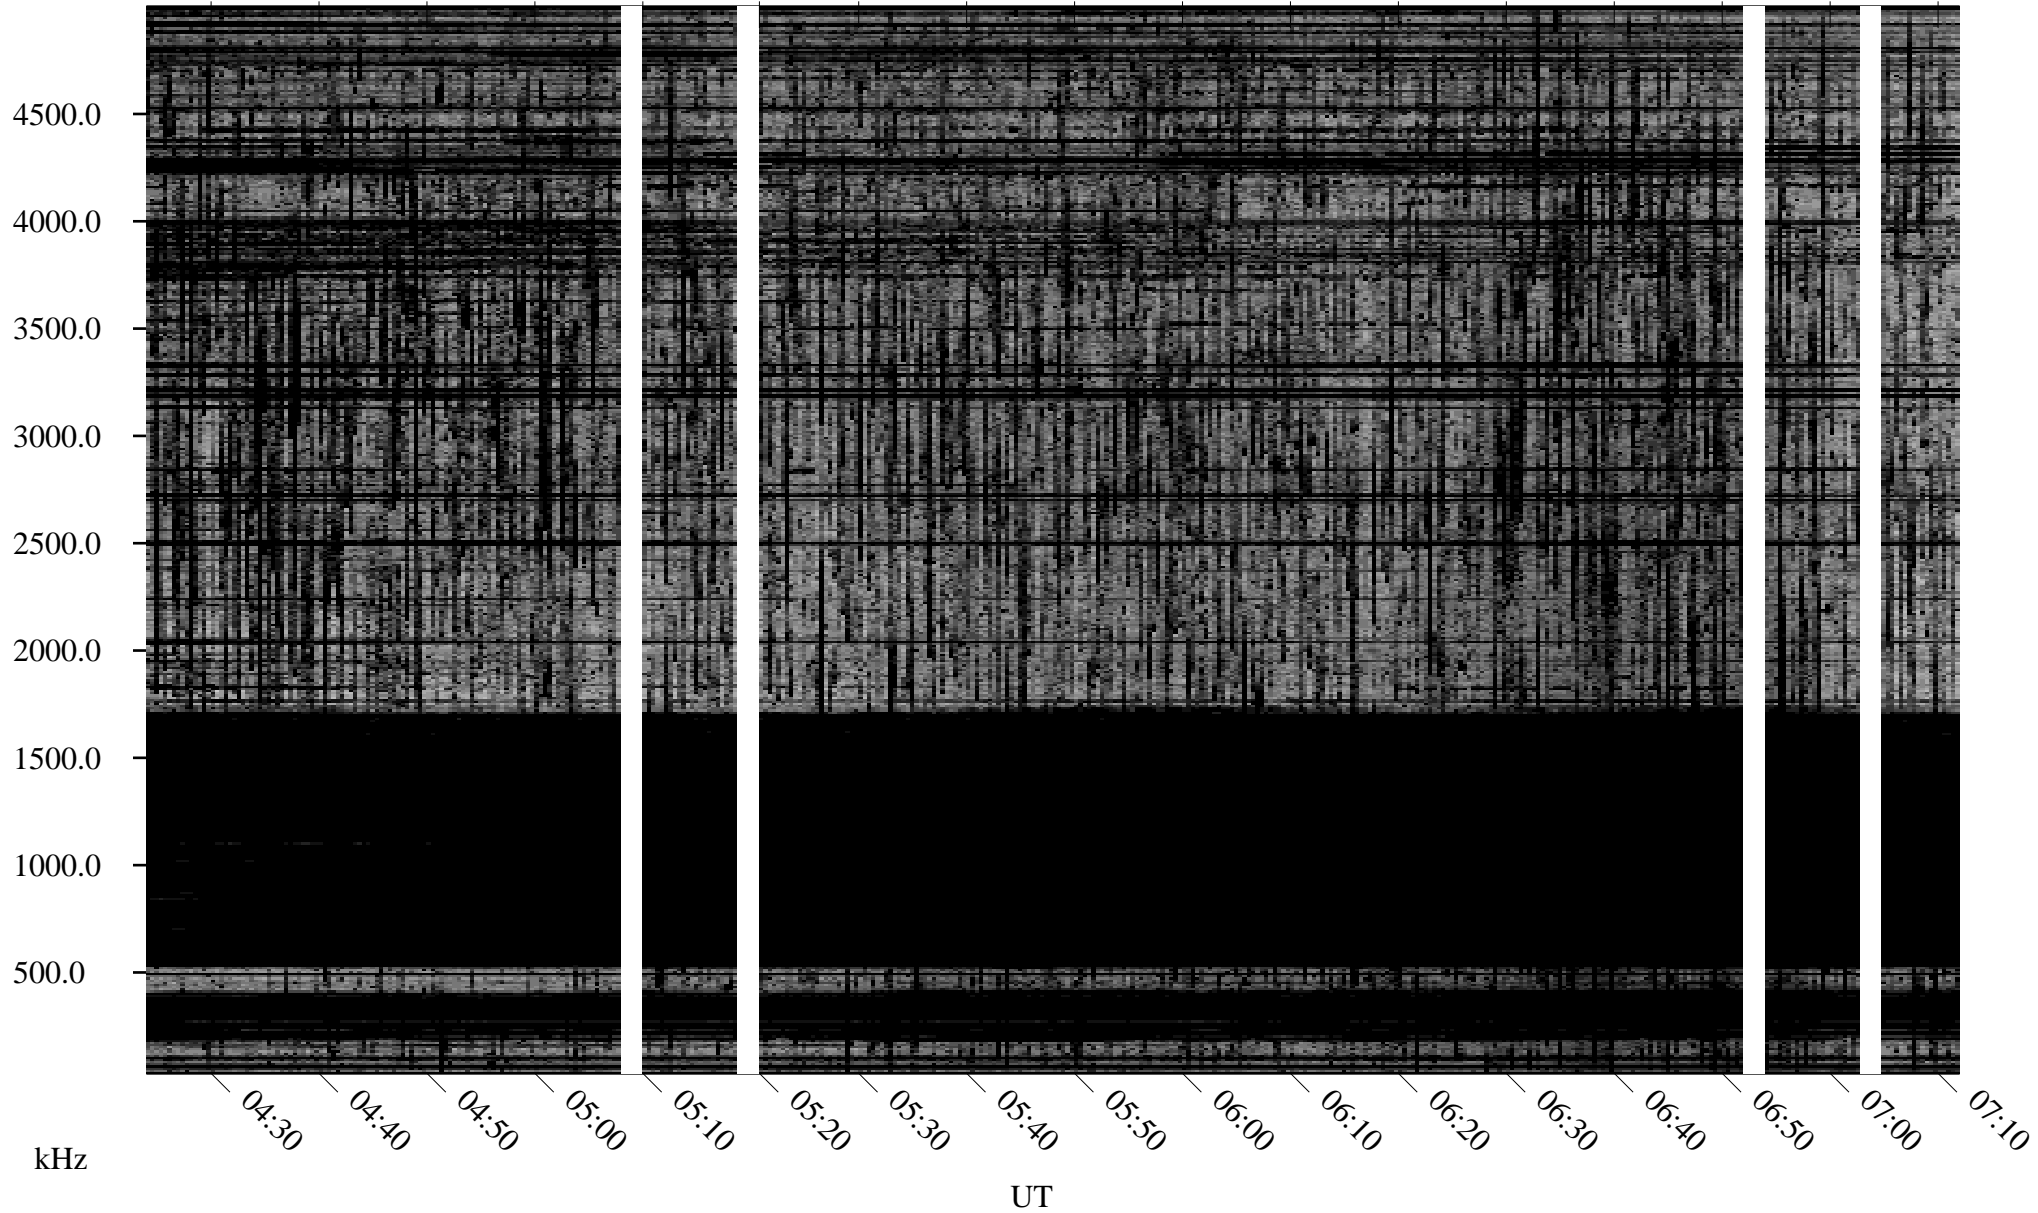

03/20/2007 Churchill, Manitoba

Linear Scale Black = 161 White = 15

CH07079L.R00m max_12

Page 1

03/20/2007 Churchill, Manitoba

Linear Scale Black = 161 White = 15

CH07079L.R00m max_12

Page 2

03/21/2007 Churchill, Manitoba

Linear Scale Black = 161 White = 15

CH07079L.R00m max_12

Page 3

03/21/2007 Churchill, Manitoba

Linear Scale Black = 161 White = 15

CH07079L.R00m max_12

Page 4

03/21/2007 Churchill, Manitoba

Linear Scale Black = 161 White = 15

CH07079L.R00m max_12

Page 5

03/21/2007 Churchill, Manitoba

Linear Scale Black = 161 White = 15

CH07079L.R00m max_12

Page 6

03/21/2007 Churchill, Manitoba

Linear Scale Black = 161 White = 15

CH07079L.R00m max_12

Page 7

03/21/2007 Churchill, Manitoba

Linear Scale Black = 161 White = 15

CH07079L.R00m max_12