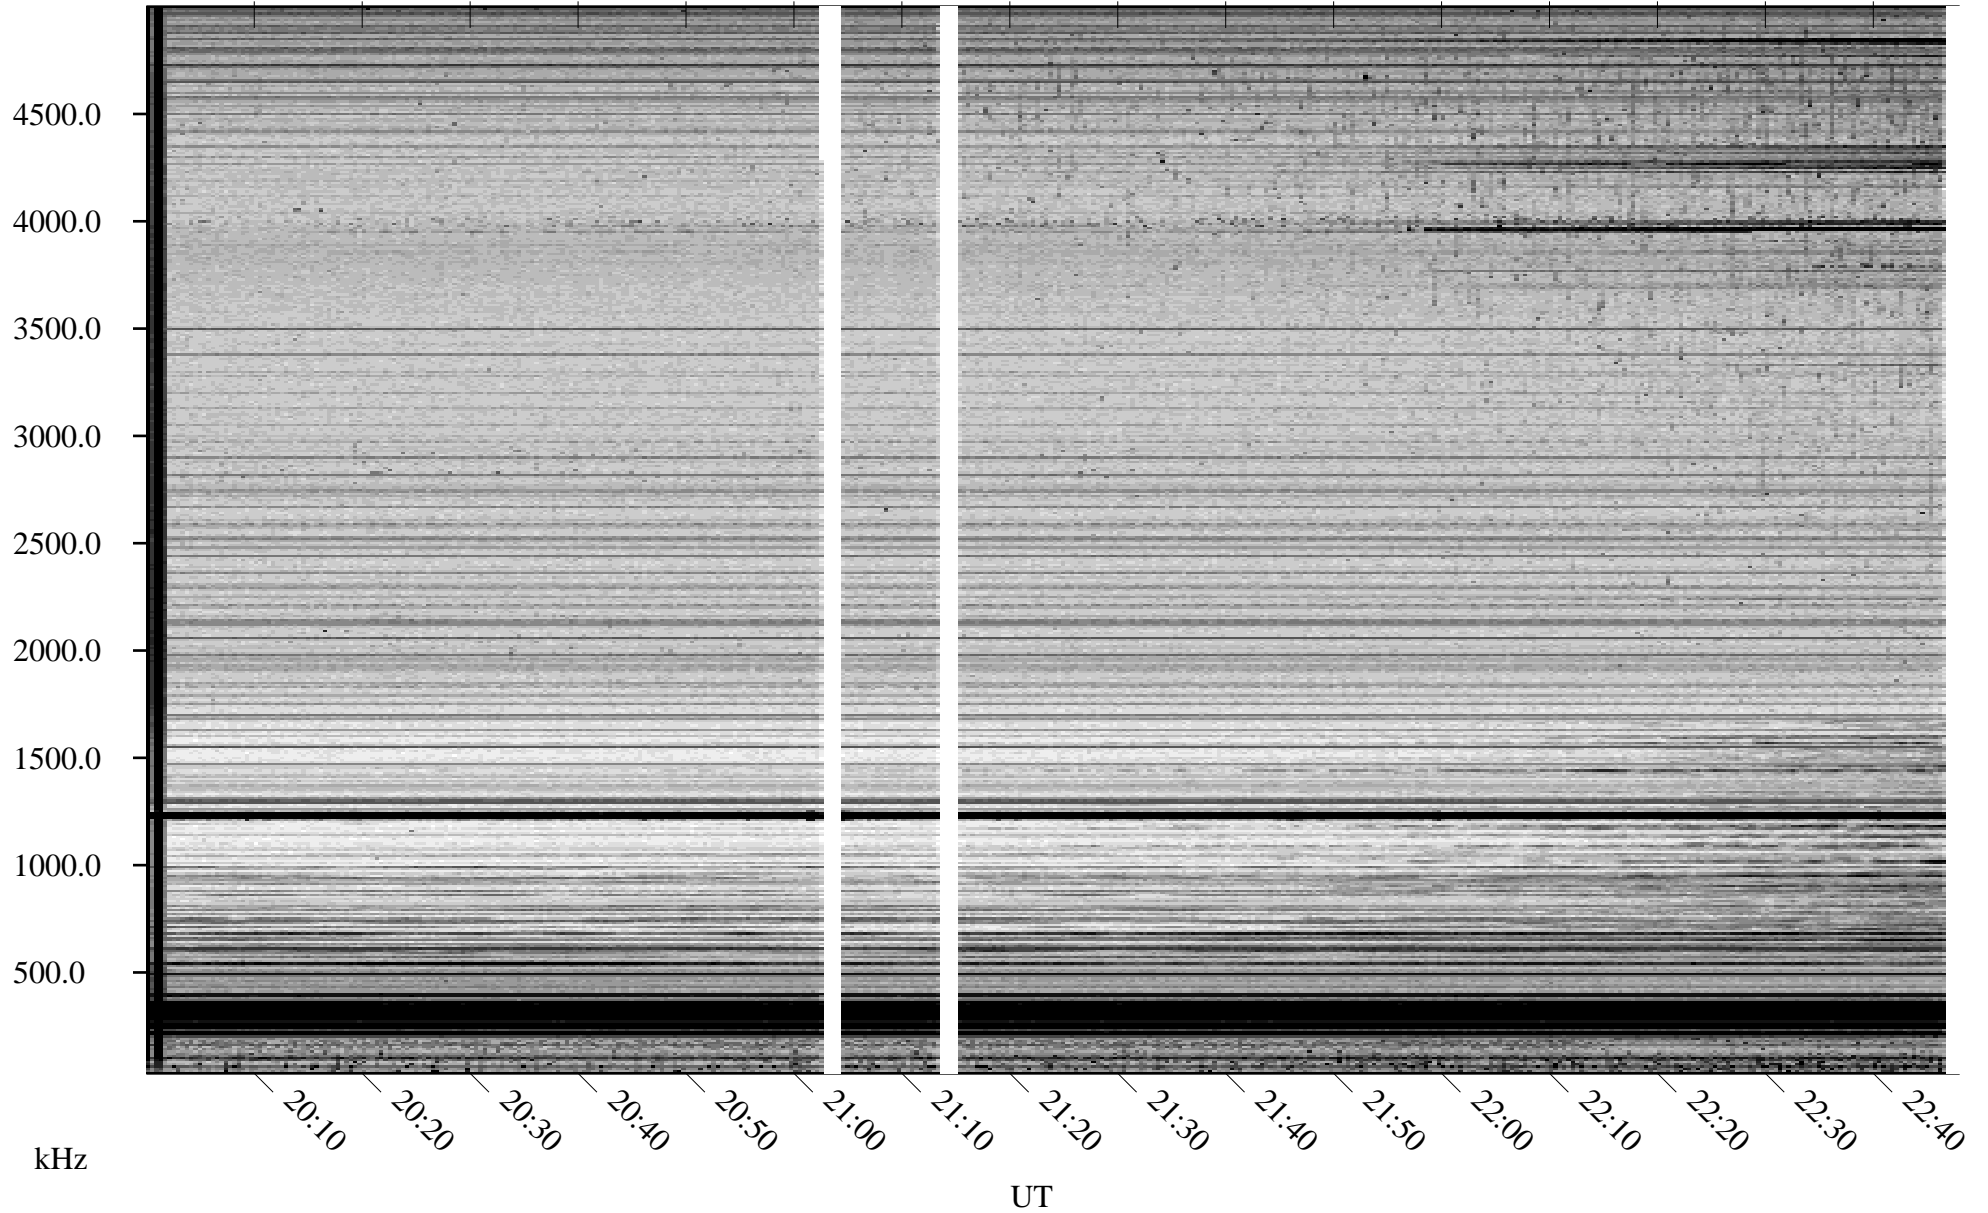

03/21/2007 Churchill, Manitoba

Linear Scale Black = 161 White = 15

CH07080L.R00m max_12

Page 1

01/01/2007 Churchill, Manitoba

Linear Scale Black = 161 White = 15

CH07080L.R00m max_12

Page 2

03/22/2007 Churchill, Manitoba

Linear Scale Black = 161 White = 15

CH07080L.R00m max_12

Page 3

03/22/2007 Churchill, Manitoba

Linear Scale Black = 161 White = 15

CH07080L.R00m max_12

Page 4

03/22/2007 Churchill, Manitoba

Linear Scale Black = 161 White = 15

CH07080L.R00m max_12

03/22/2007 Churchill, Manitoba

Linear Scale Black = 161 White = 15

CH07080L.R00m max_12

Page 6

03/22/2007 Churchill, Manitoba

Linear Scale Black = 161 White = 15

CH07080L.R00m max_12

Page 7

03/22/2007 Churchill, Manitoba

Linear Scale Black = 161 White = 15

CH07080L.R00m max_12

Page 8