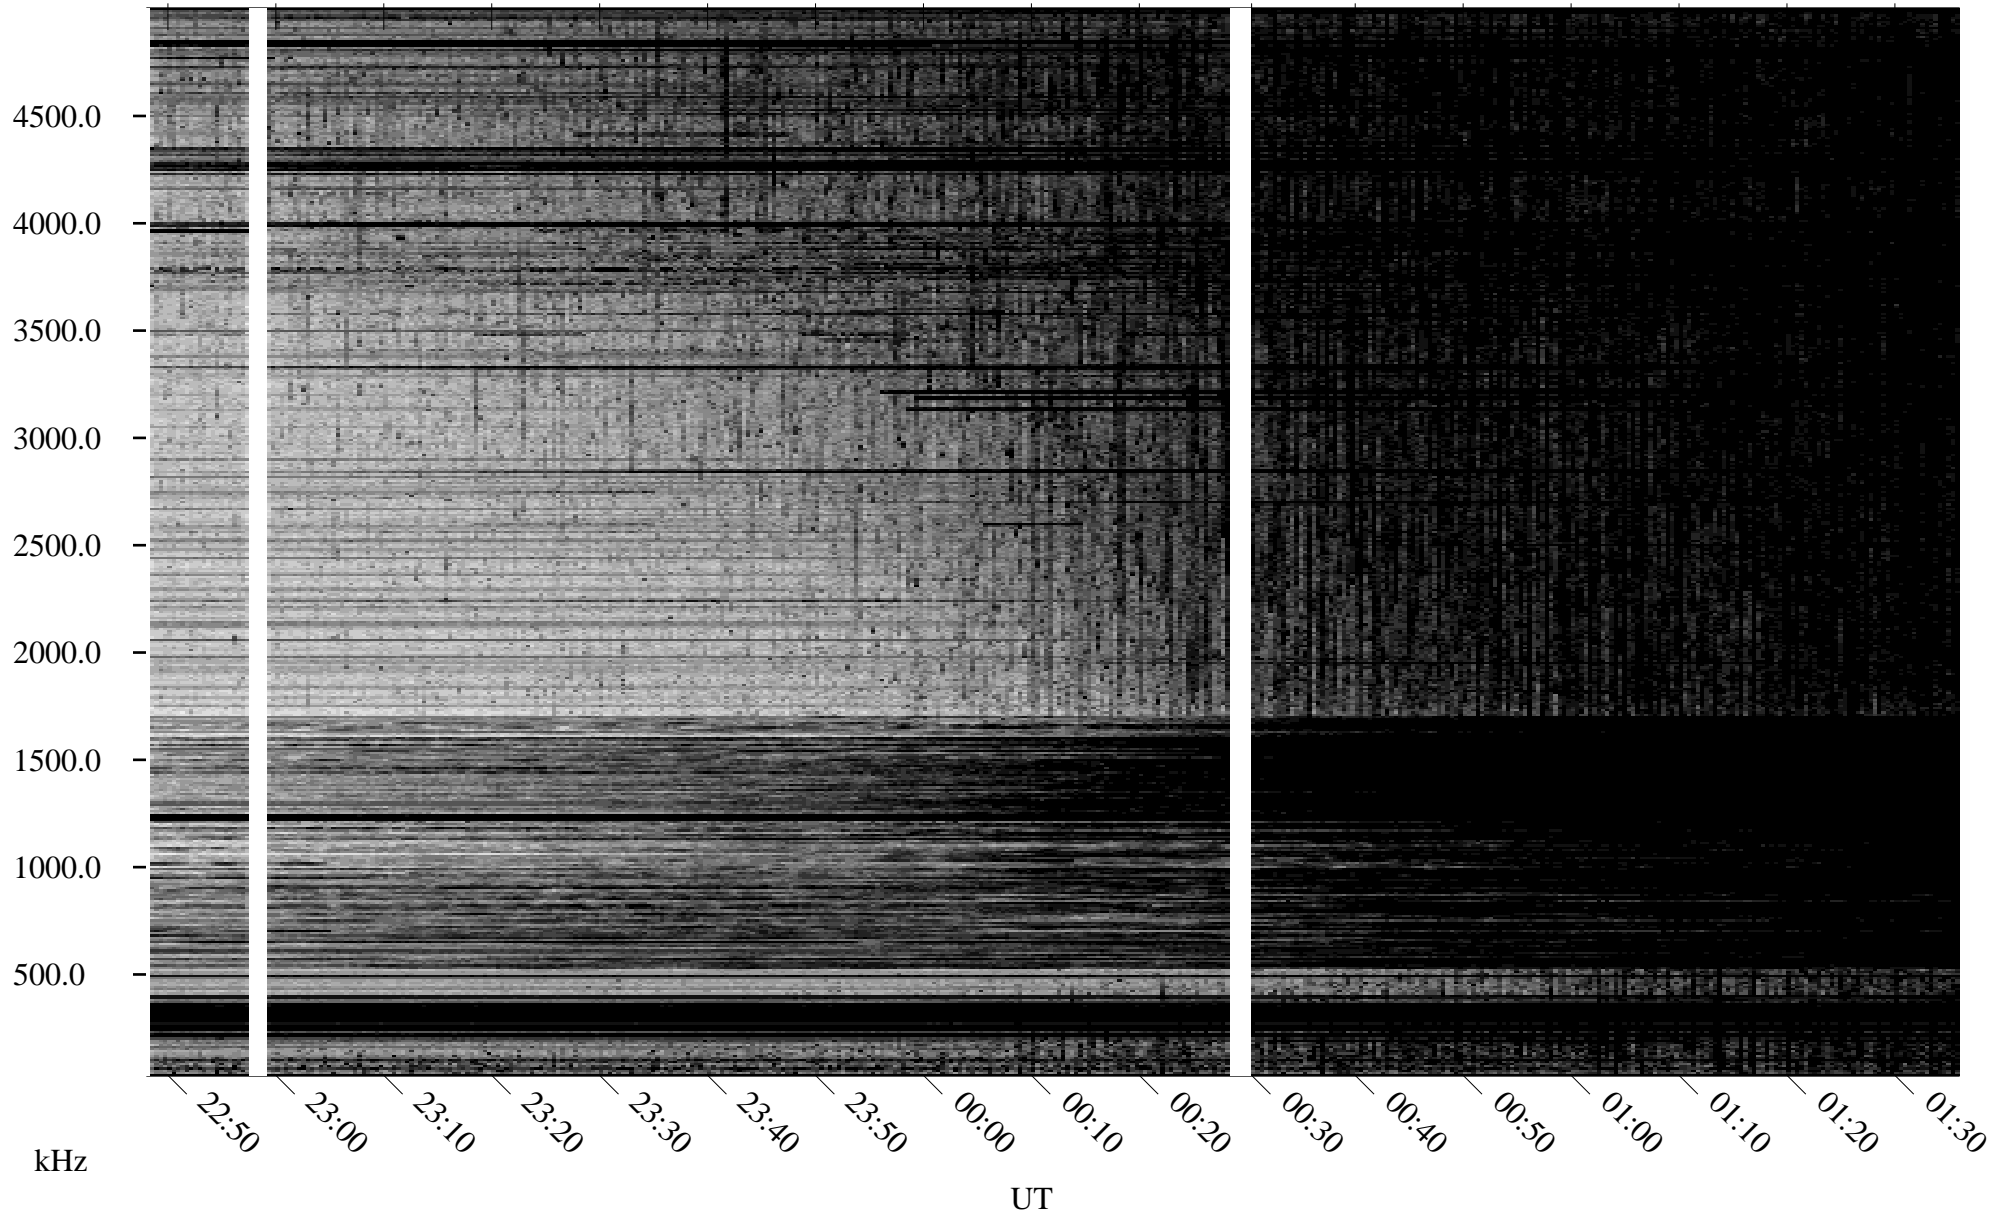

03/21/2007 Churchill, Manitoba

Linear Scale Black = 161 White = 15

CH07080L.R00m max_12

Page 1

01/01/2007 Churchill, Manitoba

Linear Scale Black = 161 White = 15

CH07080L.R00m max_12

Page 2

03/22/2007 Churchill, Manitoba

Linear Scale Black = 161 White = 15

CH07080L.R00m max_12

Page 3

03/22/2007 Churchill, Manitoba

Linear Scale Black = 161 White = 15

CH07080L.R00m max_12

Page 4

03/22/2007 Churchill, Manitoba

Linear Scale Black = 161 White = 15

CH07080L.R00m max_12

03/22/2007 Churchill, Manitoba

Linear Scale Black = 161 White = 15

CH07080L.R00m max_12

Page 6

03/22/2007 Churchill, Manitoba

Linear Scale Black = 161 White = 15

CH07080L.R00m max_12

Page 7

03/22/2007 Churchill, Manitoba

Linear Scale Black = 161 White = 15

CH07080L.R00m max_12

Page 8