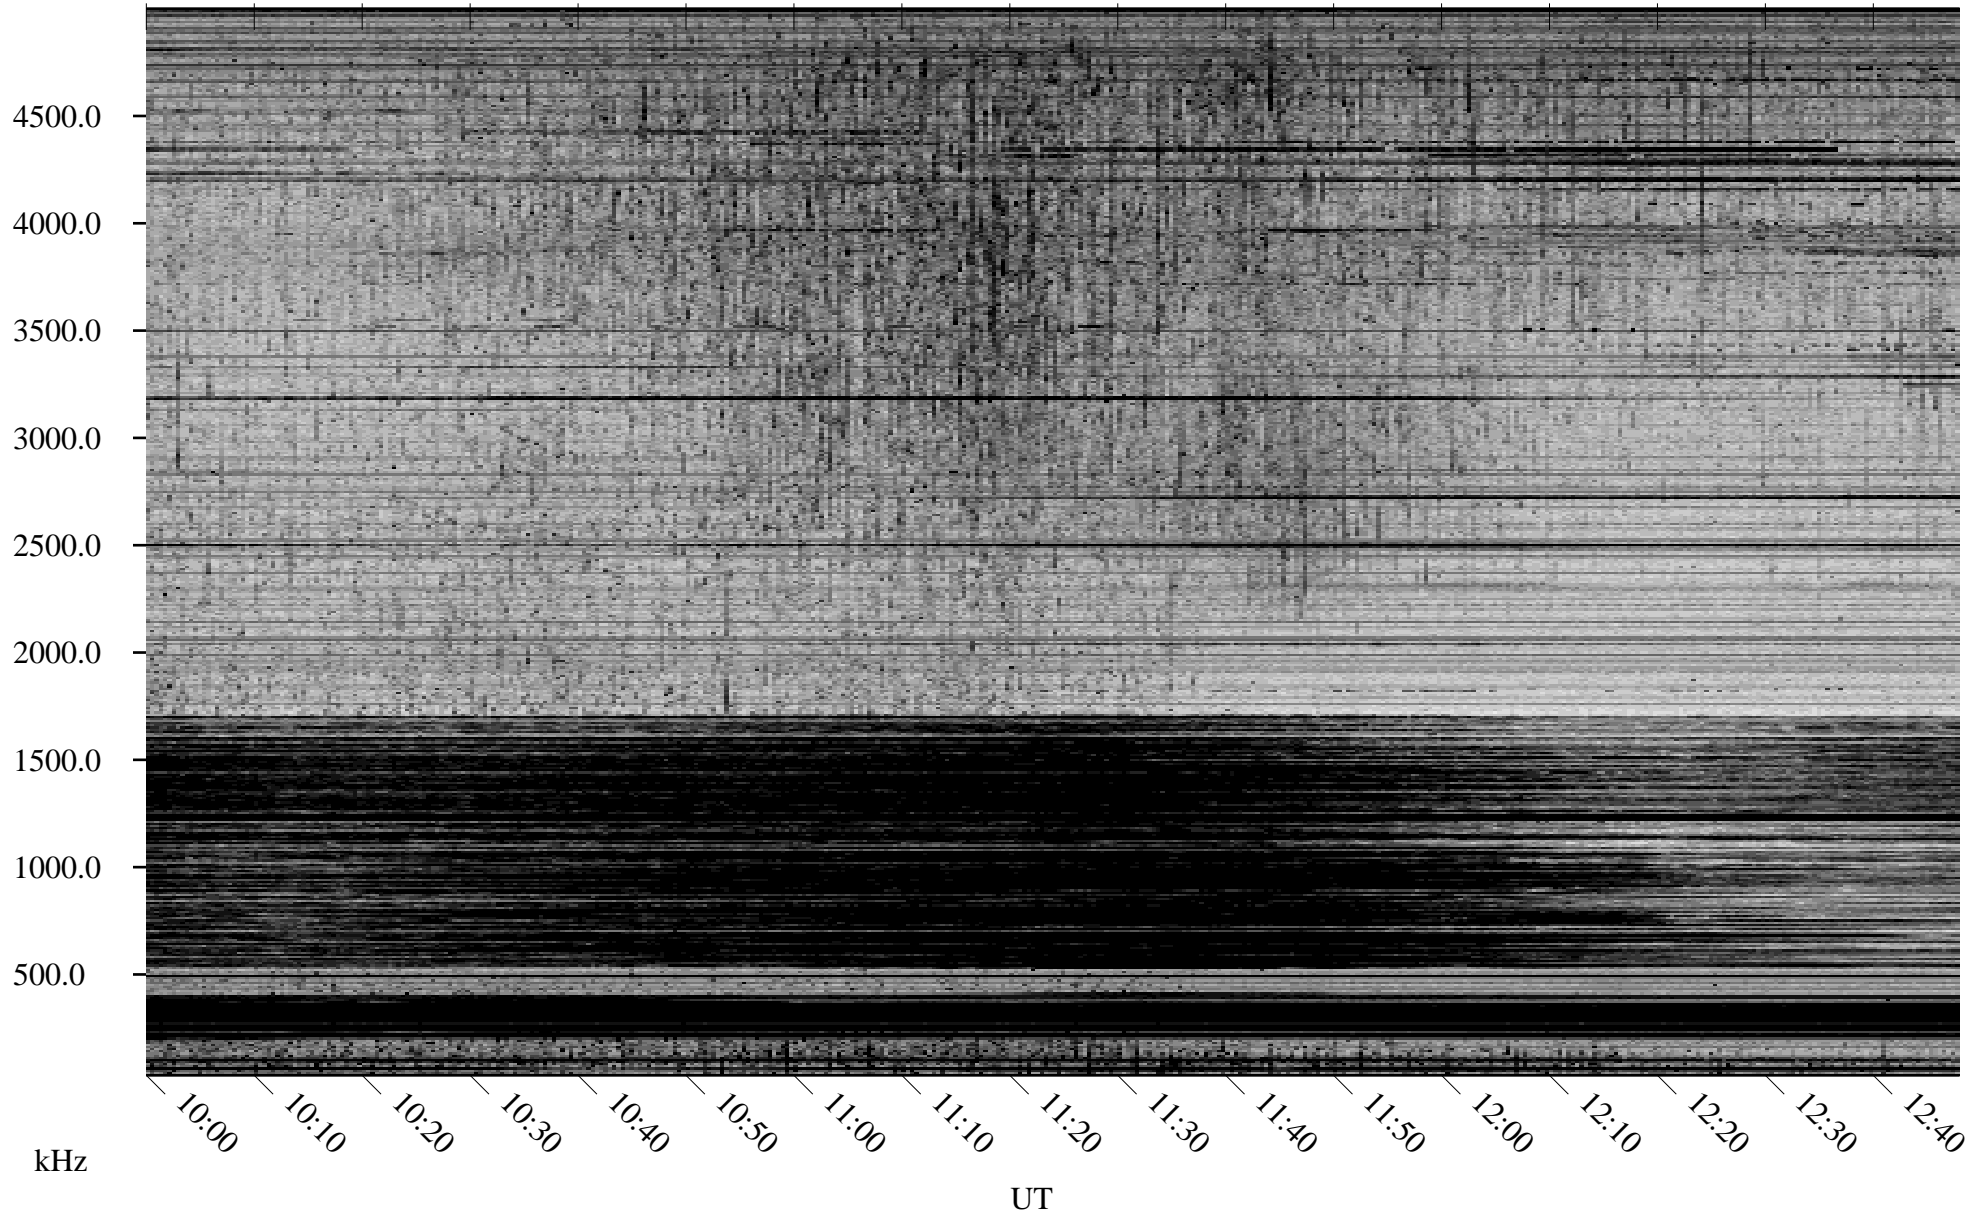

03/21/2007 Churchill, Manitoba

Linear Scale Black = 161 White = 15

CH07080L.R00m max_12

Page 1

01/01/2007 Churchill, Manitoba

Linear Scale Black = 161 White = 15

CH07080L.R00m max_12

Page 2

03/22/2007 Churchill, Manitoba

Linear Scale Black = 161 White = 15

CH07080L.R00m max_12

Page 3

03/22/2007 Churchill, Manitoba

Linear Scale Black = 161 White = 15

CH07080L.R00m max_12

Page 4

03/22/2007 Churchill, Manitoba

Linear Scale Black = 161 White = 15

CH07080L.R00m max_12

03/22/2007 Churchill, Manitoba

Linear Scale Black = 161 White = 15

CH07080L.R00m max_12

Page 6

03/22/2007 Churchill, Manitoba

Linear Scale Black = 161 White = 15

CH07080L.R00m max_12

Page 7

03/22/2007 Churchill, Manitoba

Linear Scale Black = 161 White = 15

CH07080L.R00m max_12

Page 8