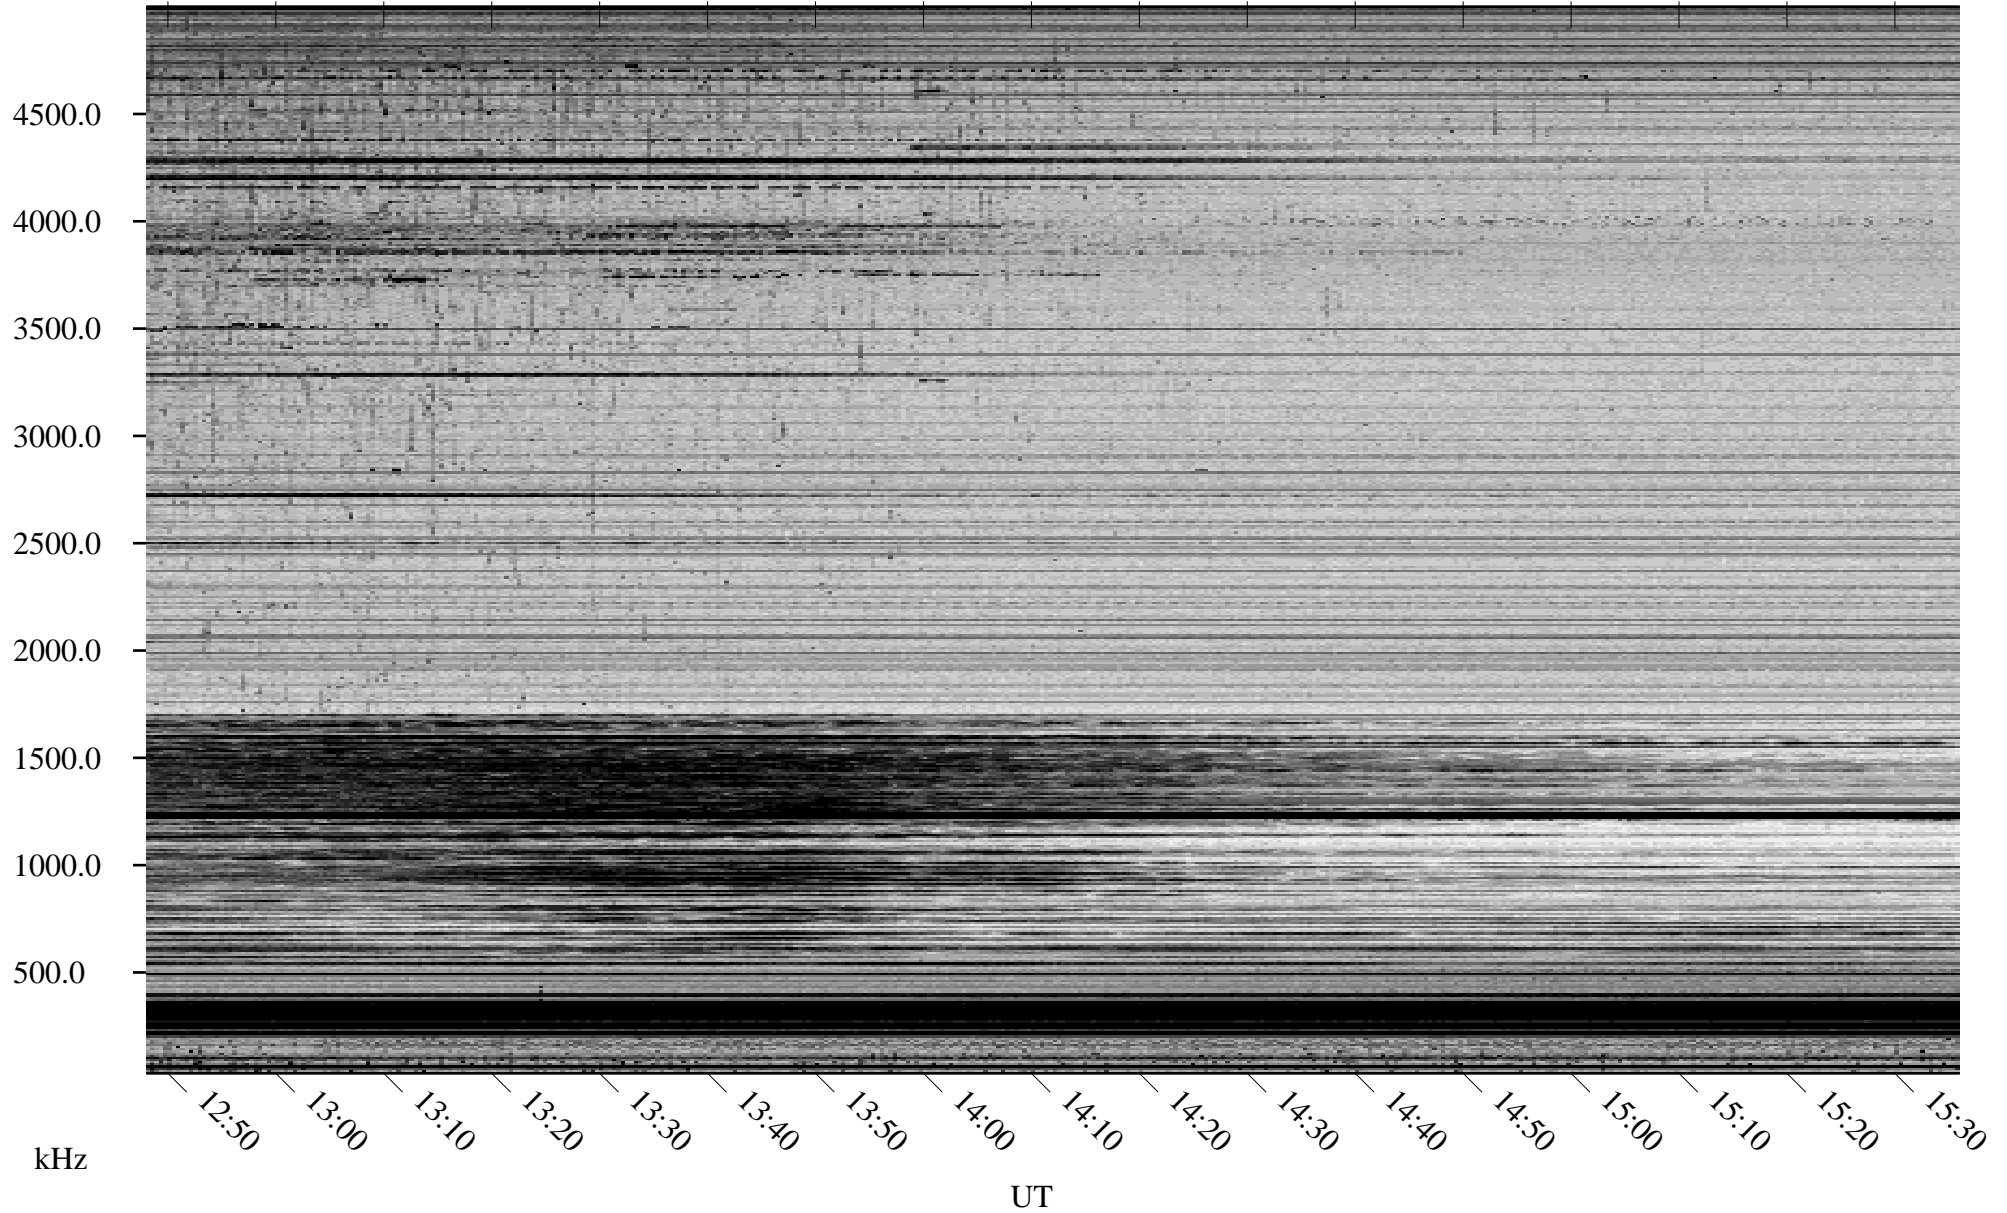

03/21/2007 Churchill, Manitoba

Linear Scale Black = 161 White = 15

CH07080L.R00m max_12

Page 1

01/01/2007 Churchill, Manitoba

Linear Scale Black = 161 White = 15

CH07080L.R00m max_12

Page 2

03/22/2007 Churchill, Manitoba

Linear Scale Black = 161 White = 15

CH07080L.R00m max_12

Page 3

03/22/2007 Churchill, Manitoba

Linear Scale Black = 161 White = 15

CH07080L.R00m max_12

Page 4

03/22/2007 Churchill, Manitoba

Linear Scale Black = 161 White = 15

CH07080L.R00m max_12

03/22/2007 Churchill, Manitoba

Linear Scale Black = 161 White = 15

CH07080L.R00m max_12

Page 6

03/22/2007 Churchill, Manitoba

Linear Scale Black = 161 White = 15

CH07080L.R00m max_12

Page 7

03/22/2007 Churchill, Manitoba

Linear Scale Black = 161 White = 15

CH07080L.R00m max_12

Page 8