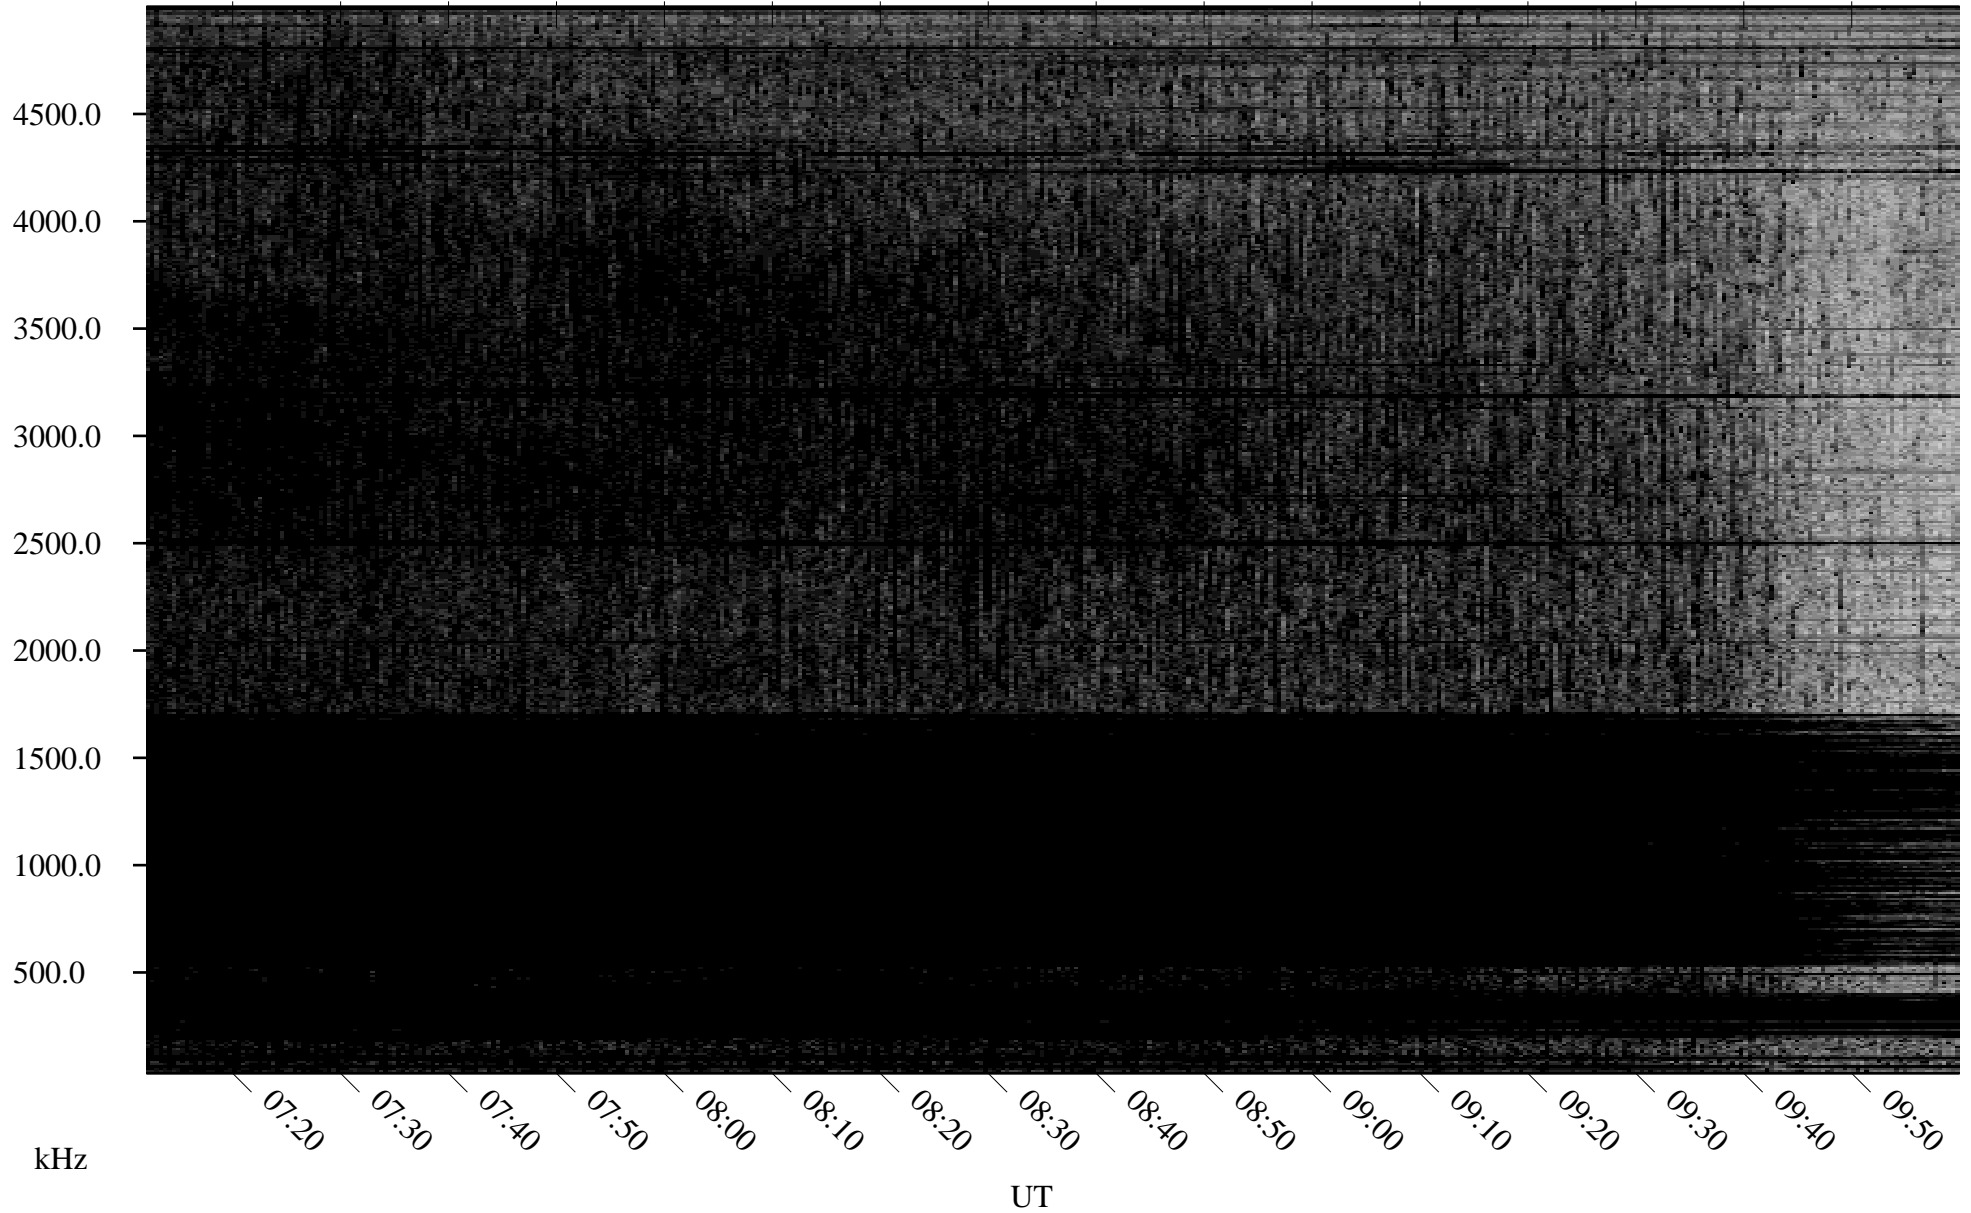

03/21/2007 Churchill, Manitoba

Linear Scale Black = 161 White = 15

CH07080L.R00m max_12

Page 1

01/01/2007 Churchill, Manitoba

Linear Scale Black = 161 White = 15

CH07080L.R00m max_12

Page 2

03/22/2007 Churchill, Manitoba

Linear Scale Black = 161 White = 15

CH07080L.R00m max_12

Page 3

03/22/2007 Churchill, Manitoba

Linear Scale Black = 161 White = 15

CH07080L.R00m max_12

Page 4

03/22/2007 Churchill, Manitoba

Linear Scale Black = 161 White = 15

CH07080L.R00m max_12

03/22/2007 Churchill, Manitoba

Linear Scale Black = 161 White = 15

CH07080L.R00m max_12

Page 6

03/22/2007 Churchill, Manitoba

Linear Scale Black = 161 White = 15

CH07080L.R00m max_12

Page 7

03/22/2007 Churchill, Manitoba

Linear Scale Black = 161 White = 15

CH07080L.R00m max_12

Page 8