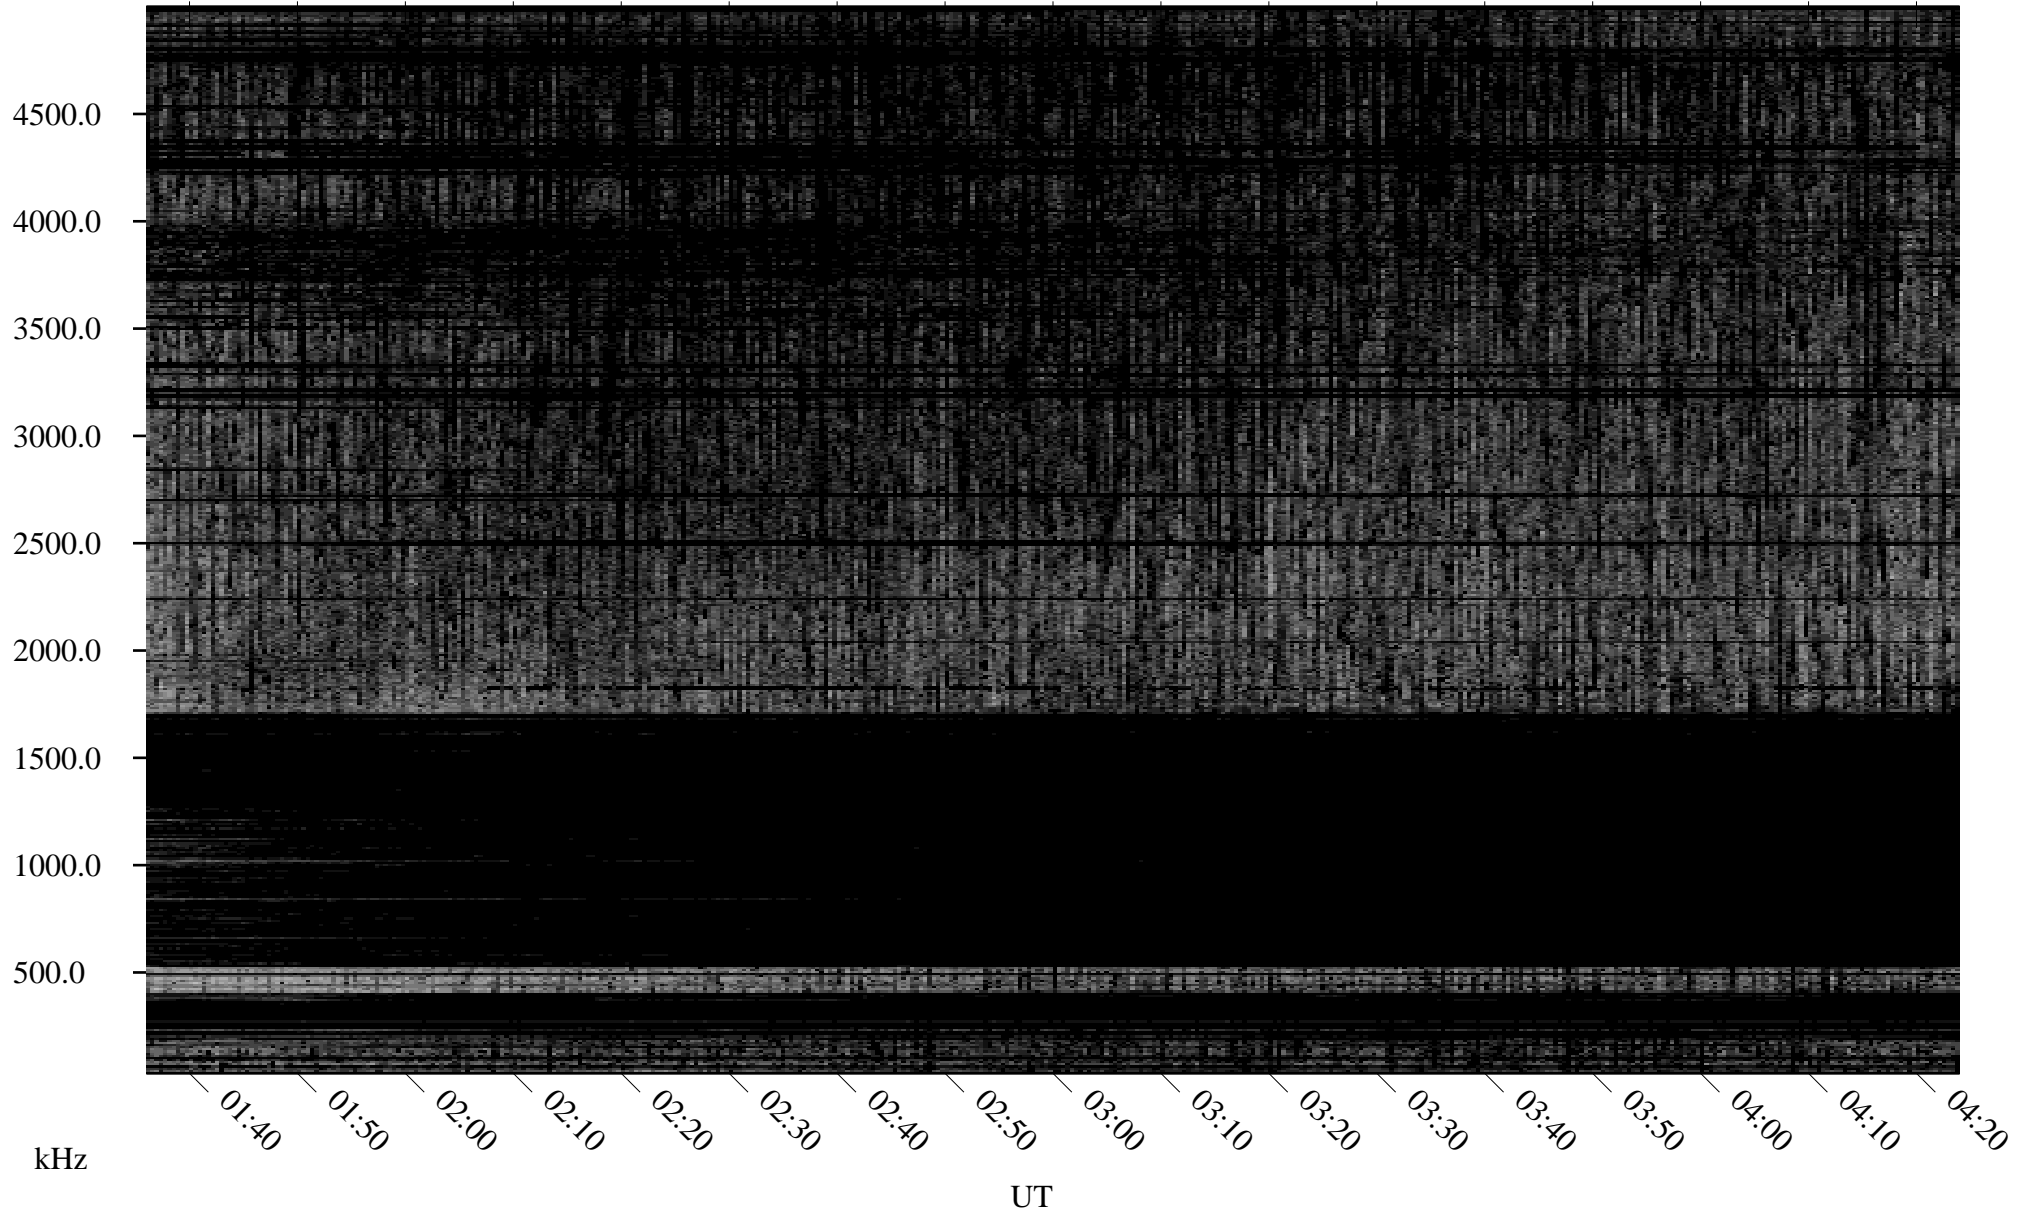

# 03/22/2007 Churchill, Manitoba

Linear Scale    Black = 161    White = 15

CH07081L.R00m max\_12

Page 1

03/22/2007 Churchill, Manitoba

Linear Scale Black = 161 White = 15

CH07081L.R00m max\_12

Page 2

# 03/23/2007 Churchill, Manitoba

Linear Scale    Black = 161    White = 15

CH07081L.R00m max\_12

Page 3

# 03/23/2007 Churchill, Manitoba

Linear Scale    Black = 161    White = 15

CH07081L.R00m max\_12

Page 4

# 03/23/2007 Churchill, Manitoba

Linear Scale    Black = 161    White = 15

CH07081L.R00m max\_12

Page 5