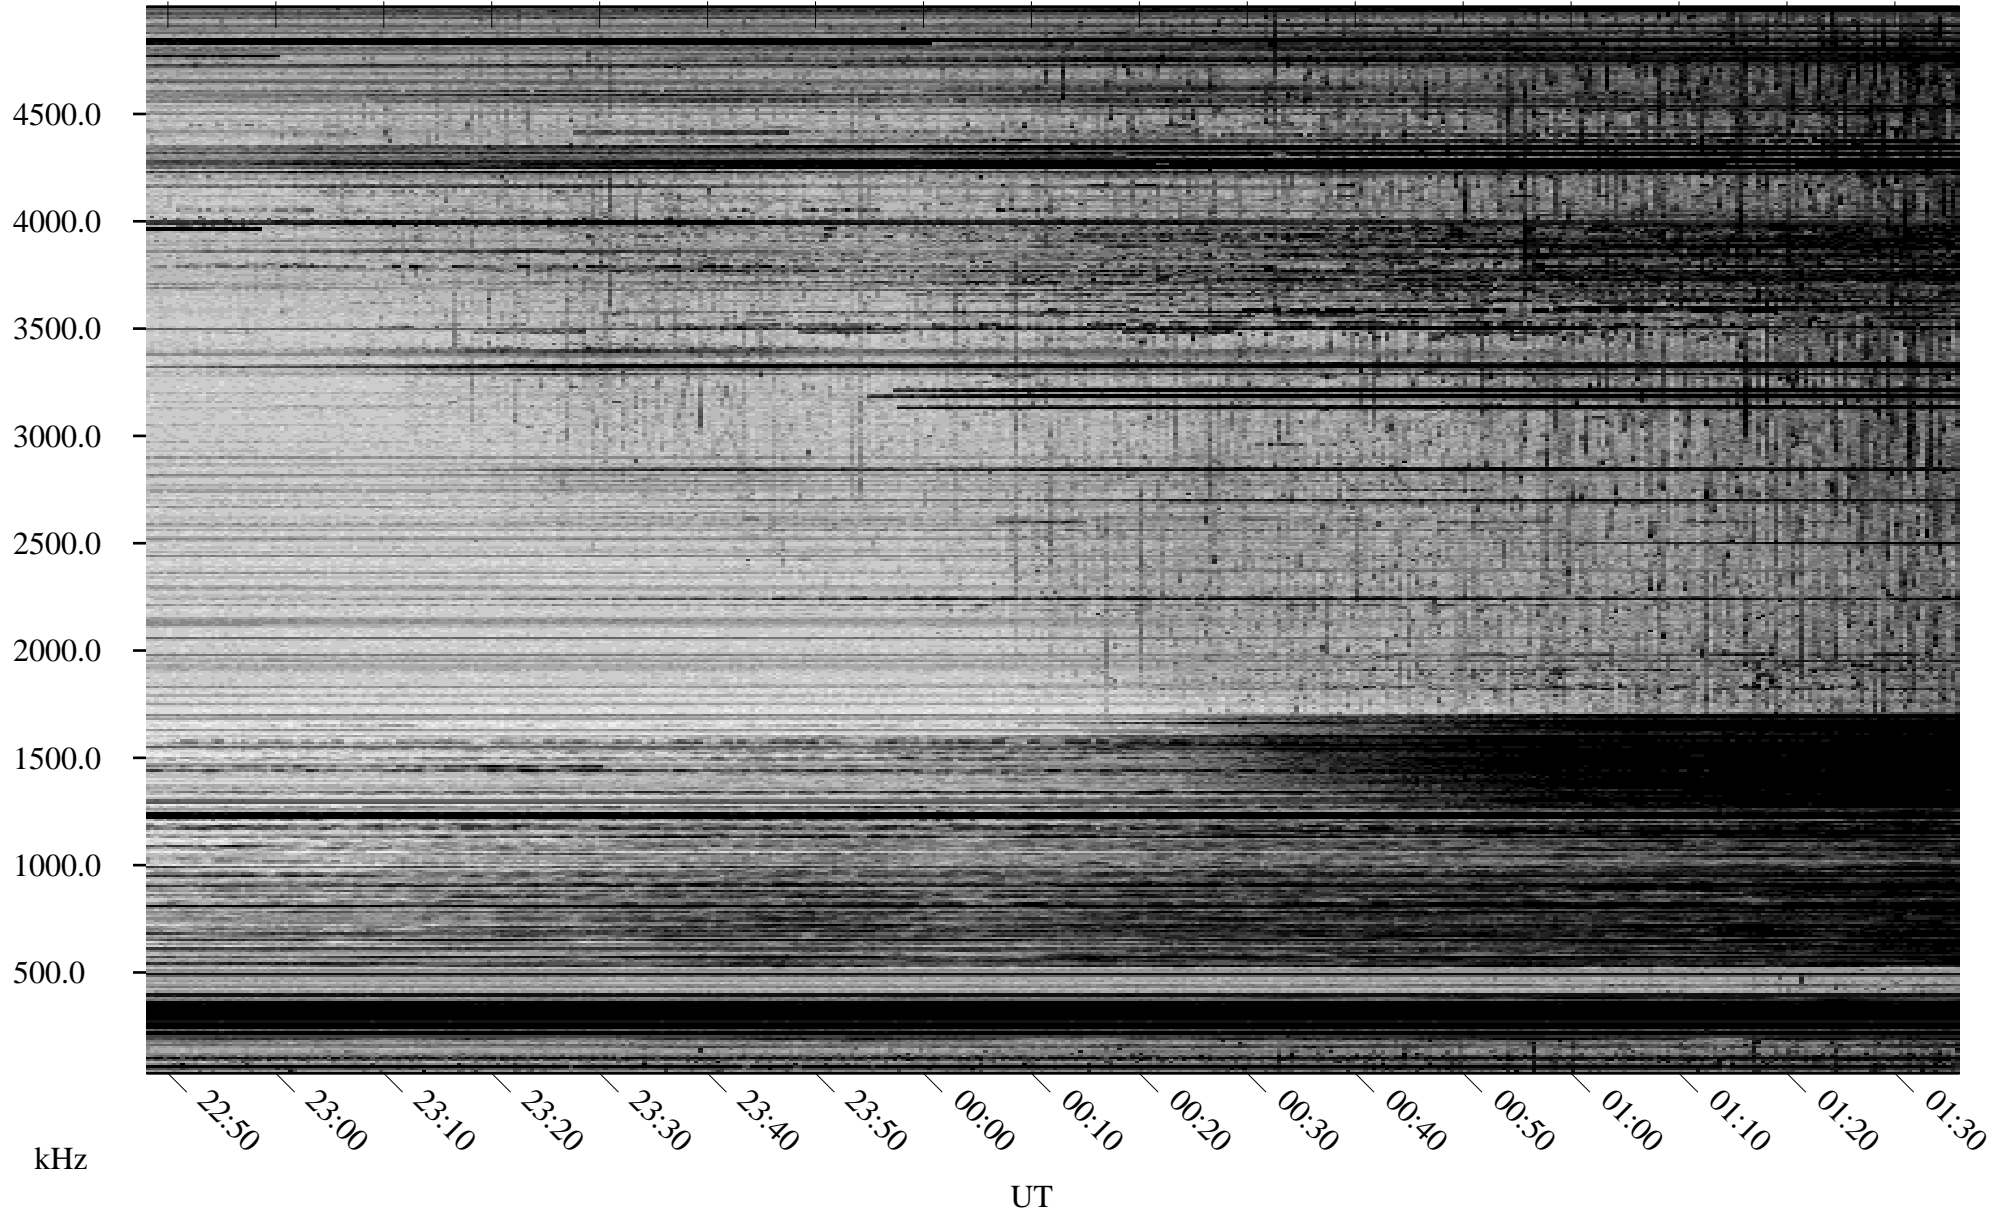

# 03/22/2007 Churchill, Manitoba

Linear Scale    Black = 161    White = 15

CH07081L.R00m max\_12

Page 1

03/22/2007 Churchill, Manitoba

Linear Scale Black = 161 White = 15

CH07081L.R00m max\_12

Page 2

# 03/23/2007 Churchill, Manitoba

Linear Scale    Black = 161    White = 15

CH07081L.R00m max\_12

Page 3

# 03/23/2007 Churchill, Manitoba

Linear Scale    Black = 161    White = 15

CH07081L.R00m max\_12

Page 4

# 03/23/2007 Churchill, Manitoba

Linear Scale    Black = 161    White = 15

CH07081L.R00m max\_12

Page 5