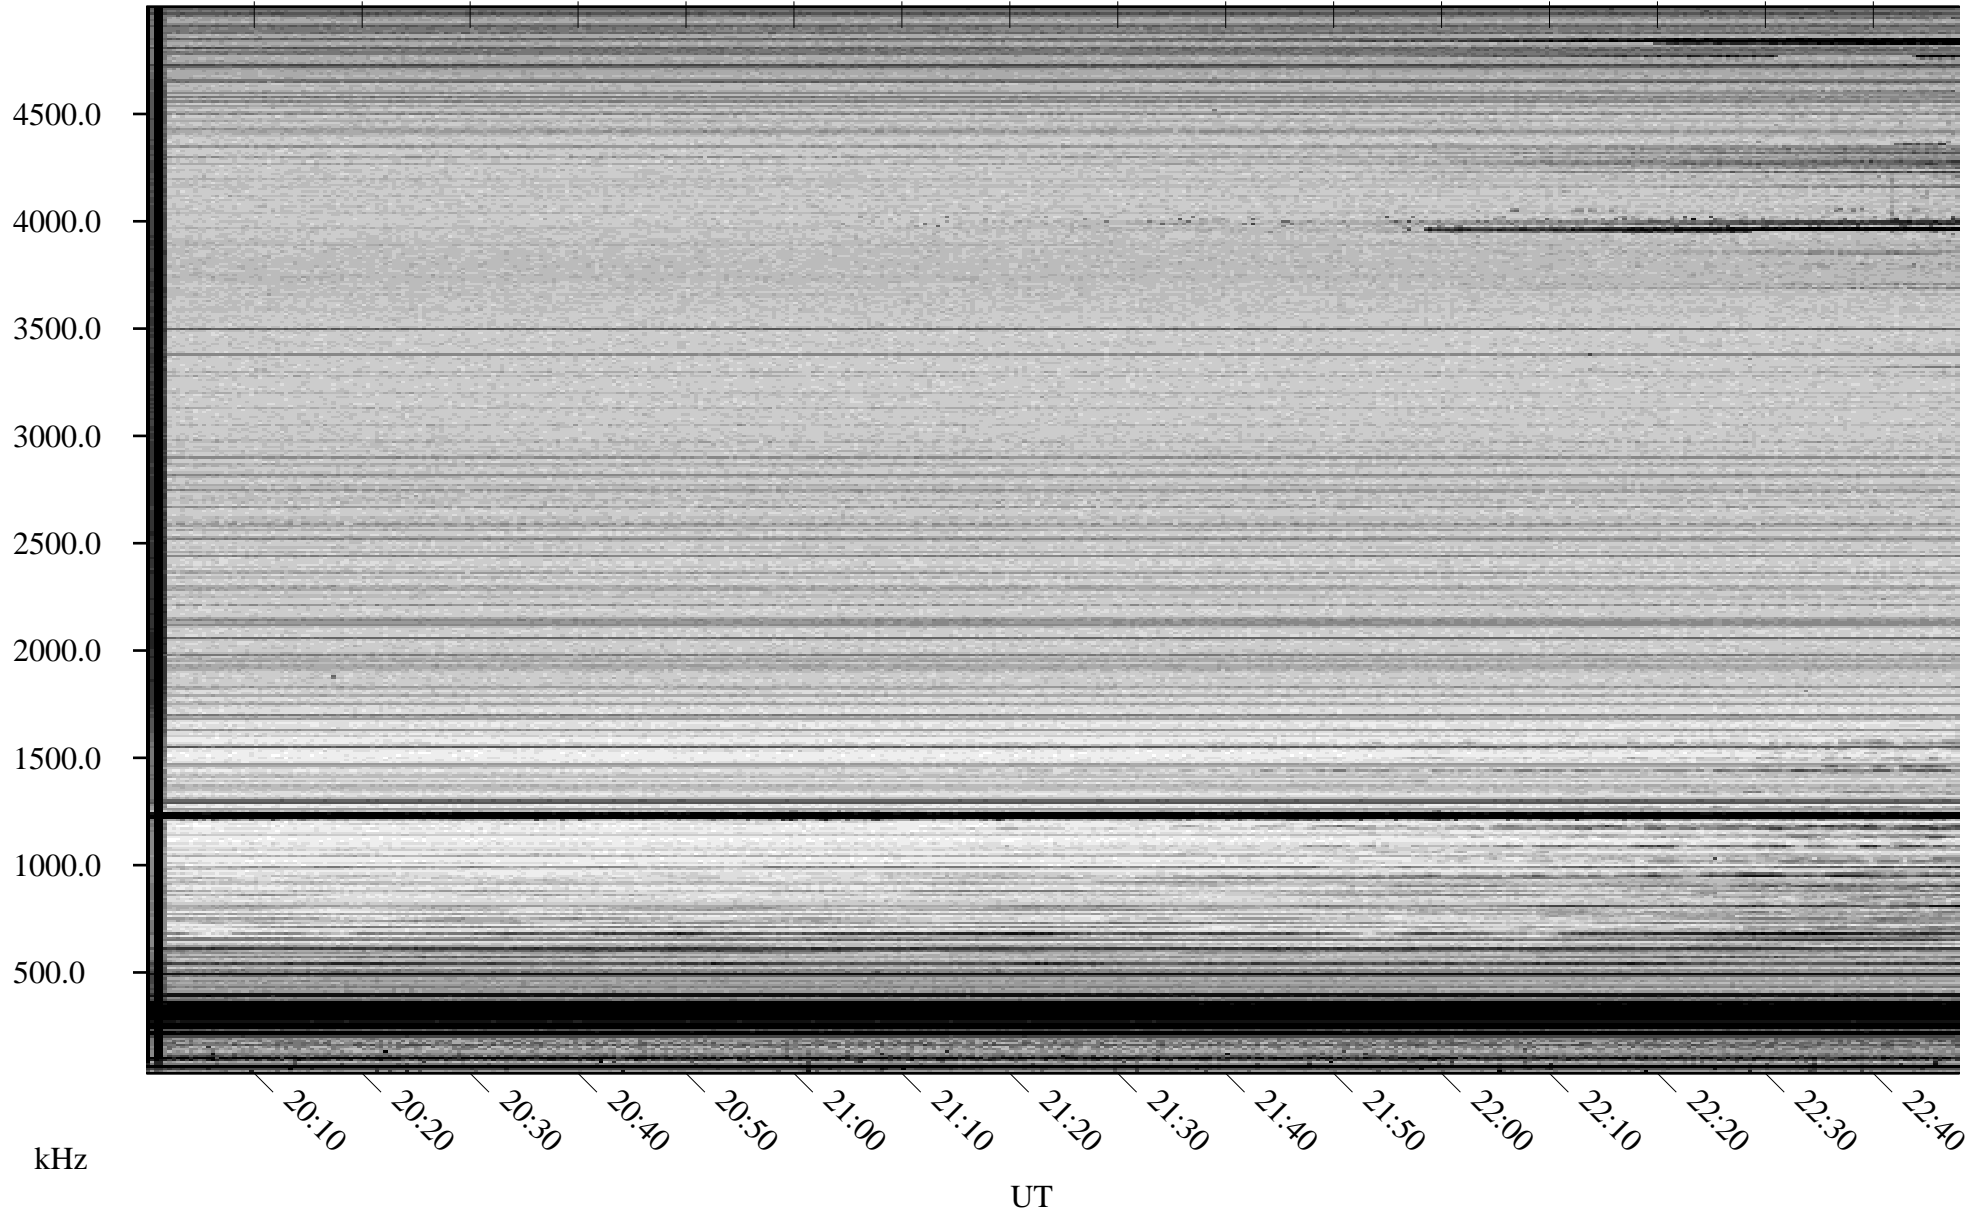

# 03/22/2007 Churchill, Manitoba

Linear Scale    Black = 161    White = 15

CH07081L.R00m max\_12

Page 1

03/22/2007 Churchill, Manitoba

Linear Scale Black = 161 White = 15

CH07081L.R00m max\_12

Page 2

# 03/23/2007 Churchill, Manitoba

Linear Scale    Black = 161    White = 15

CH07081L.R00m max\_12

Page 3

# 03/23/2007 Churchill, Manitoba

Linear Scale    Black = 161    White = 15

CH07081L.R00m max\_12

Page 4

# 03/23/2007 Churchill, Manitoba

Linear Scale    Black = 161    White = 15

CH07081L.R00m max\_12

Page 5