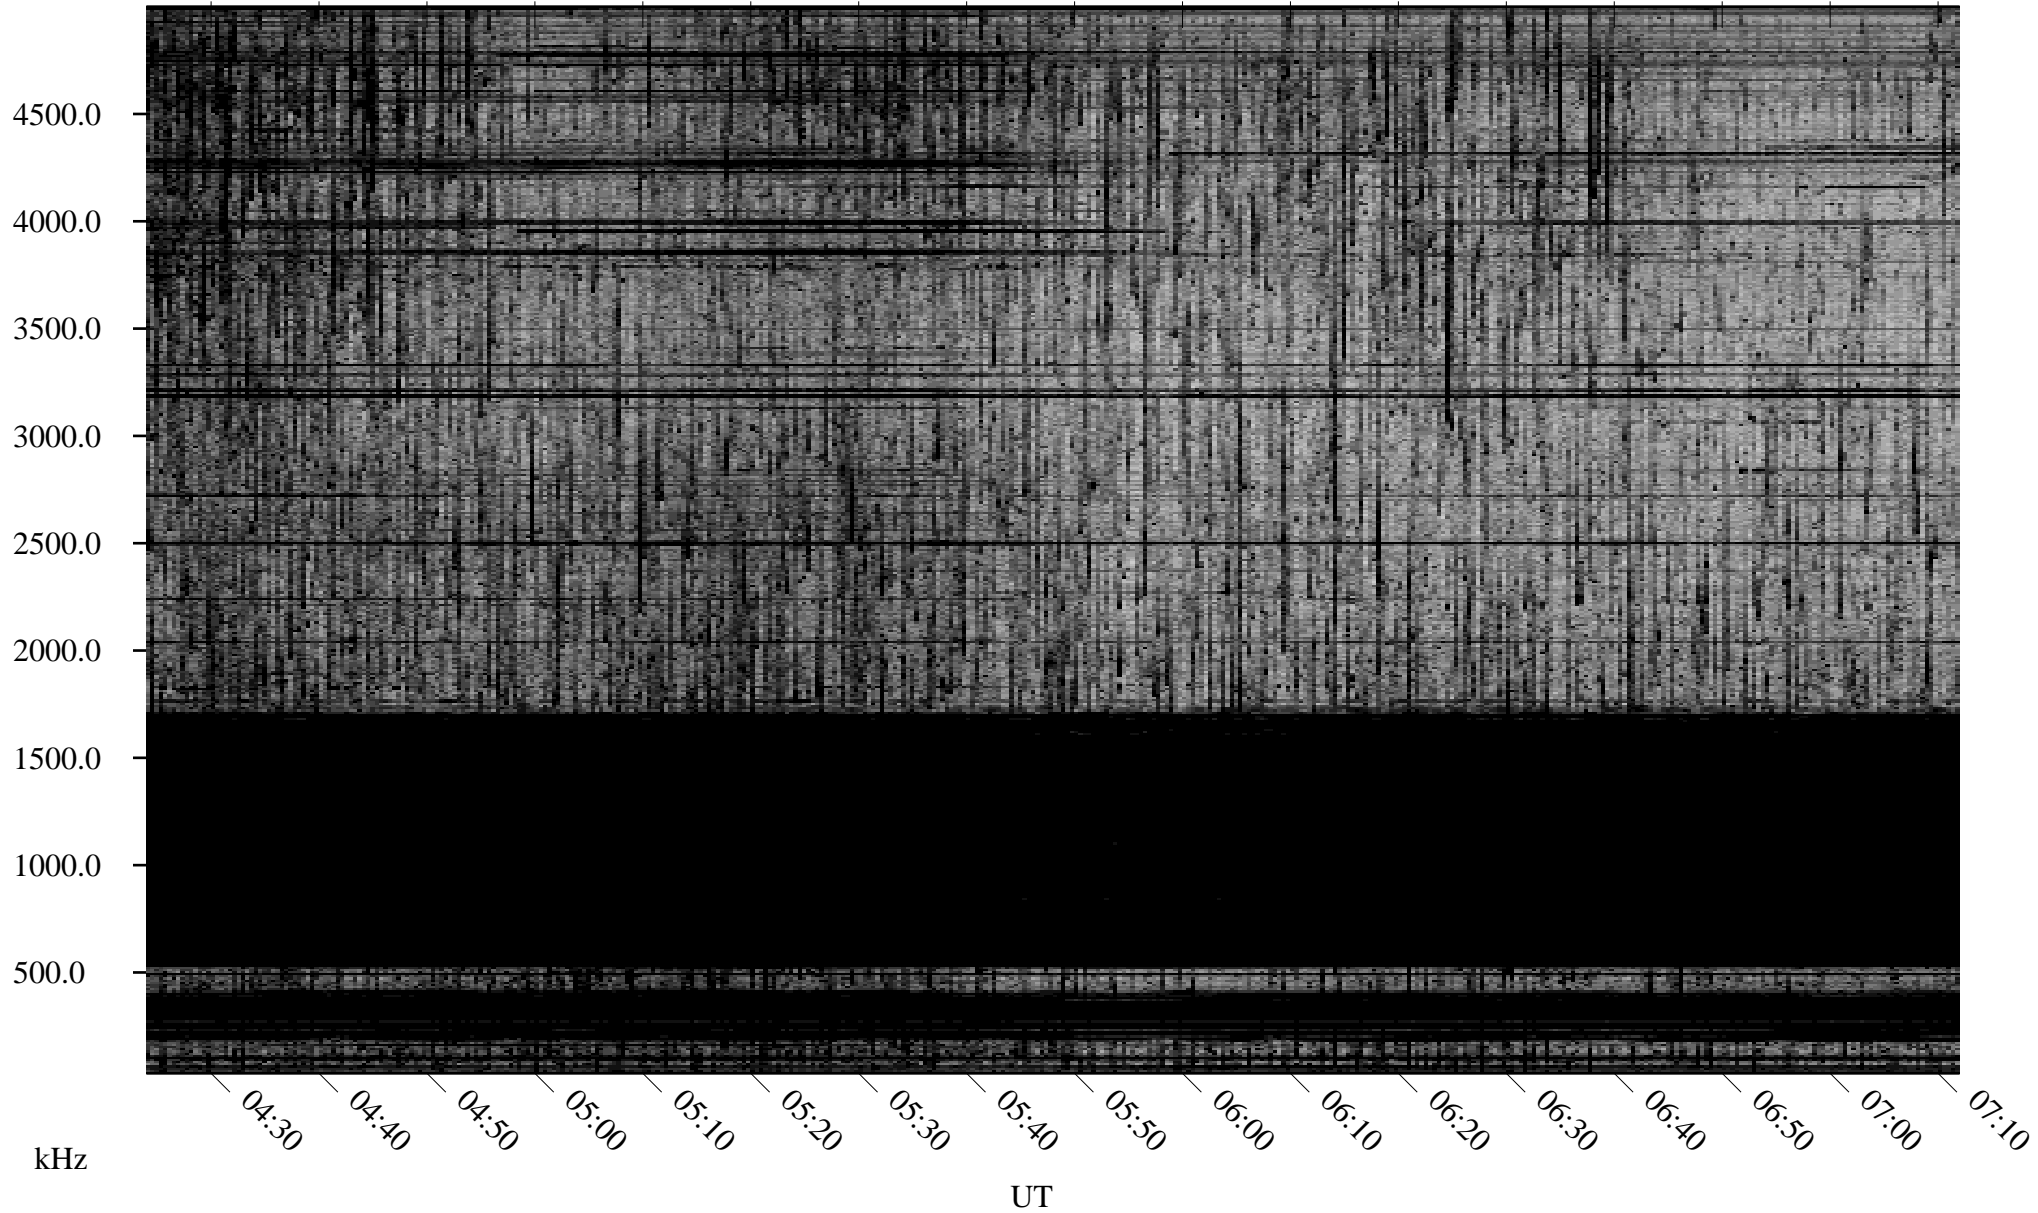

# 03/22/2007 Churchill, Manitoba

Linear Scale    Black = 161    White = 15

CH07081L.R00m max\_12

Page 1

03/22/2007 Churchill, Manitoba

Linear Scale Black = 161 White = 15

CH07081L.R00m max\_12

Page 2

# 03/23/2007 Churchill, Manitoba

Linear Scale    Black = 161    White = 15

CH07081L.R00m max\_12

Page 3

# 03/23/2007 Churchill, Manitoba

Linear Scale    Black = 161    White = 15

CH07081L.R00m max\_12

Page 4

# 03/23/2007 Churchill, Manitoba

Linear Scale    Black = 161    White = 15

CH07081L.R00m max\_12

Page 5