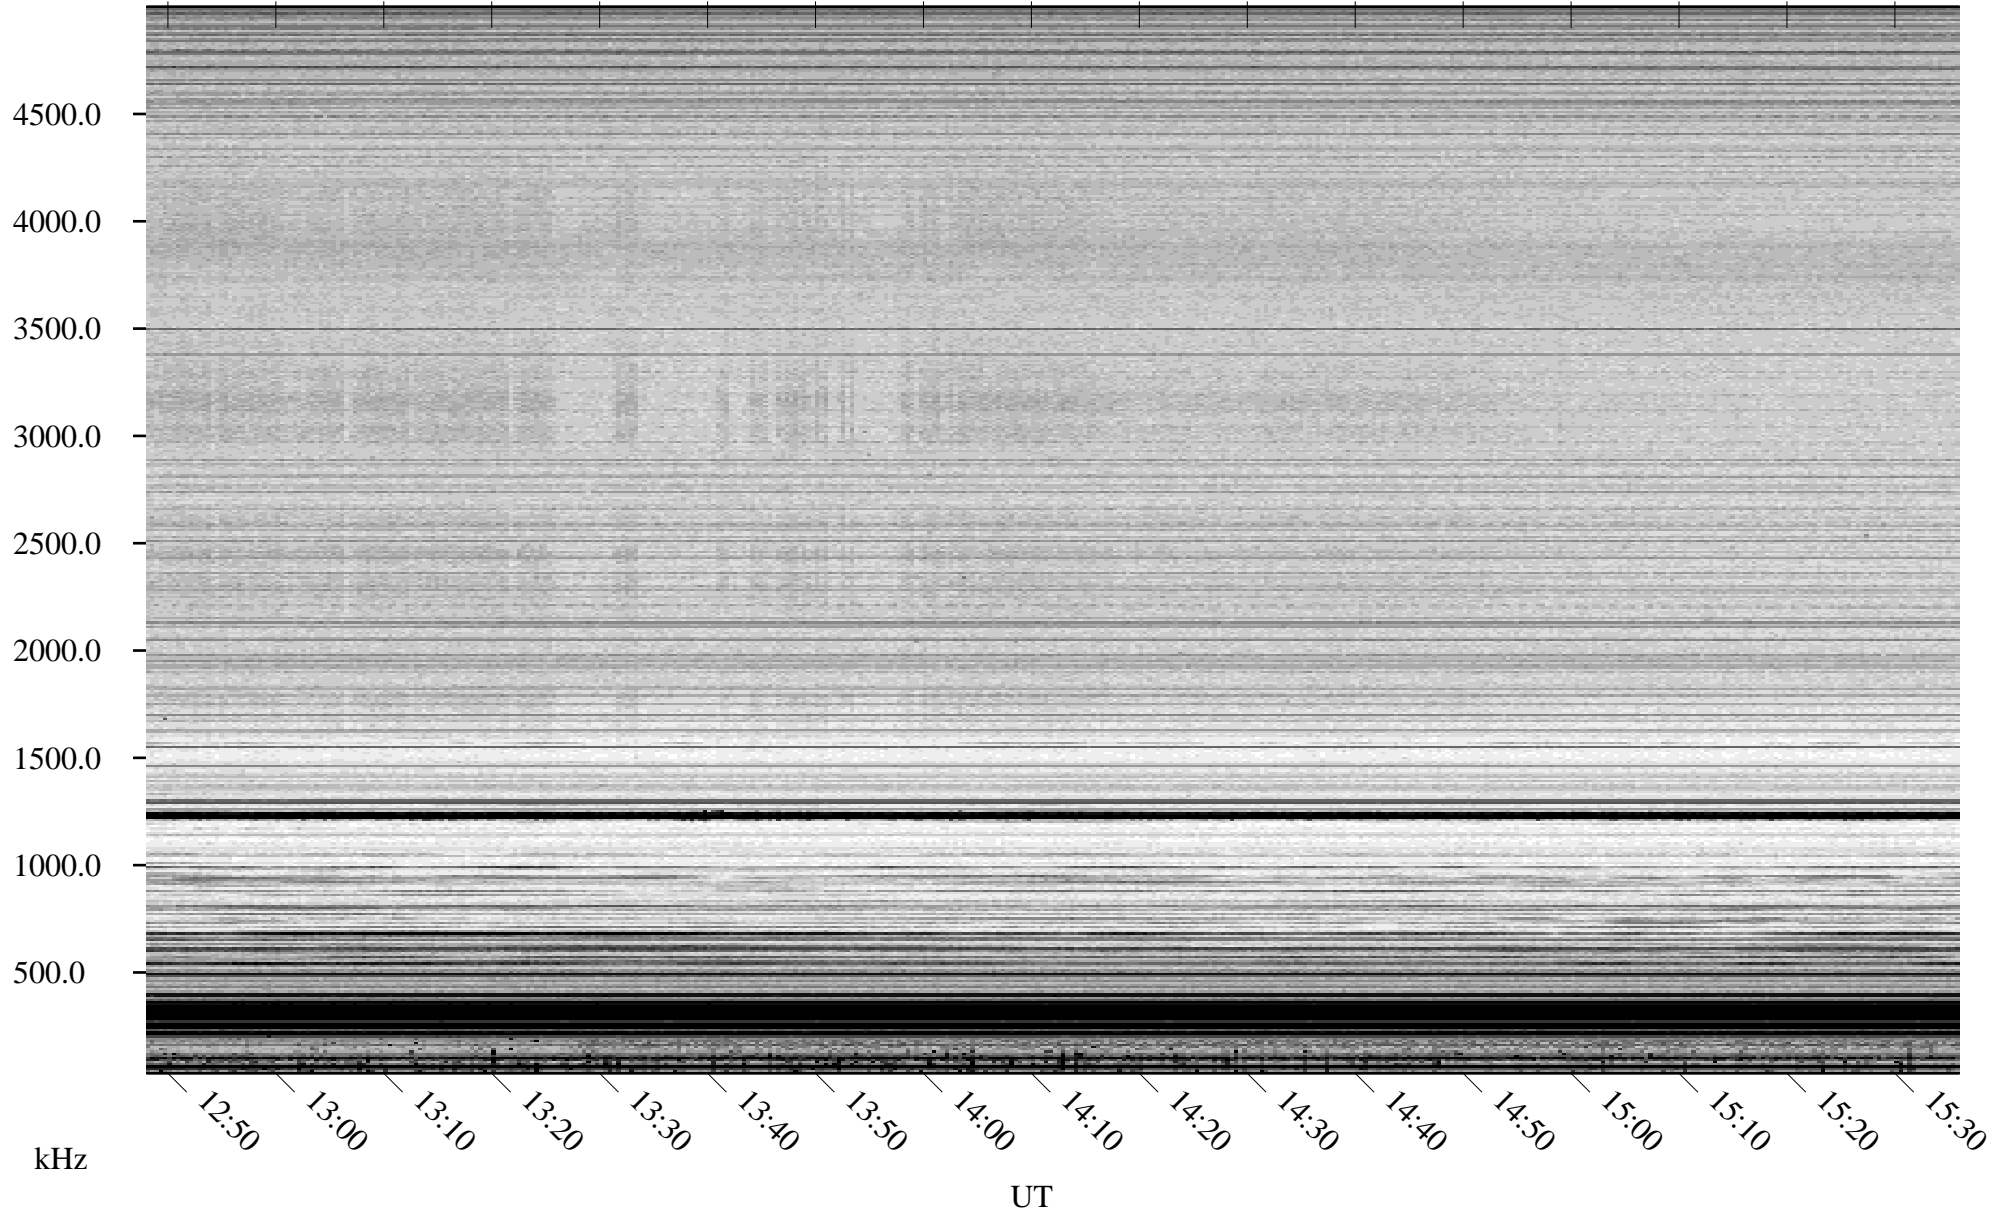

03/23/2007 Churchill, Manitoba

Linear Scale Black = 161 White = 15

CH07082L.R00m max_12

Page 1

03/23/2007 Churchill, Manitoba

Linear Scale Black = 161 White = 15

CH07082L.R00m max_12

Page 2

03/24/2007 Churchill, Manitoba

Linear Scale Black = 161 White = 15

CH07082L.R00m max_12

Page 3

03/24/2007 Churchill, Manitoba

Linear Scale Black = 161 White = 15

CH07082L.R00m max_12

Page 4

03/24/2007 Churchill, Manitoba

Linear Scale Black = 161 White = 15

CH07082L.R00m max_12

Page 5

03/24/2007 Churchill, Manitoba

Linear Scale Black = 161 White = 15

CH07082L.R00m max_12

Page 6

03/24/2007 Churchill, Manitoba

Linear Scale Black = 161 White = 15

CH07082L.R00m max_12

Page 7

03/24/2007 Churchill, Manitoba

Linear Scale Black = 161 White = 15

CH07082L.R00m max_12