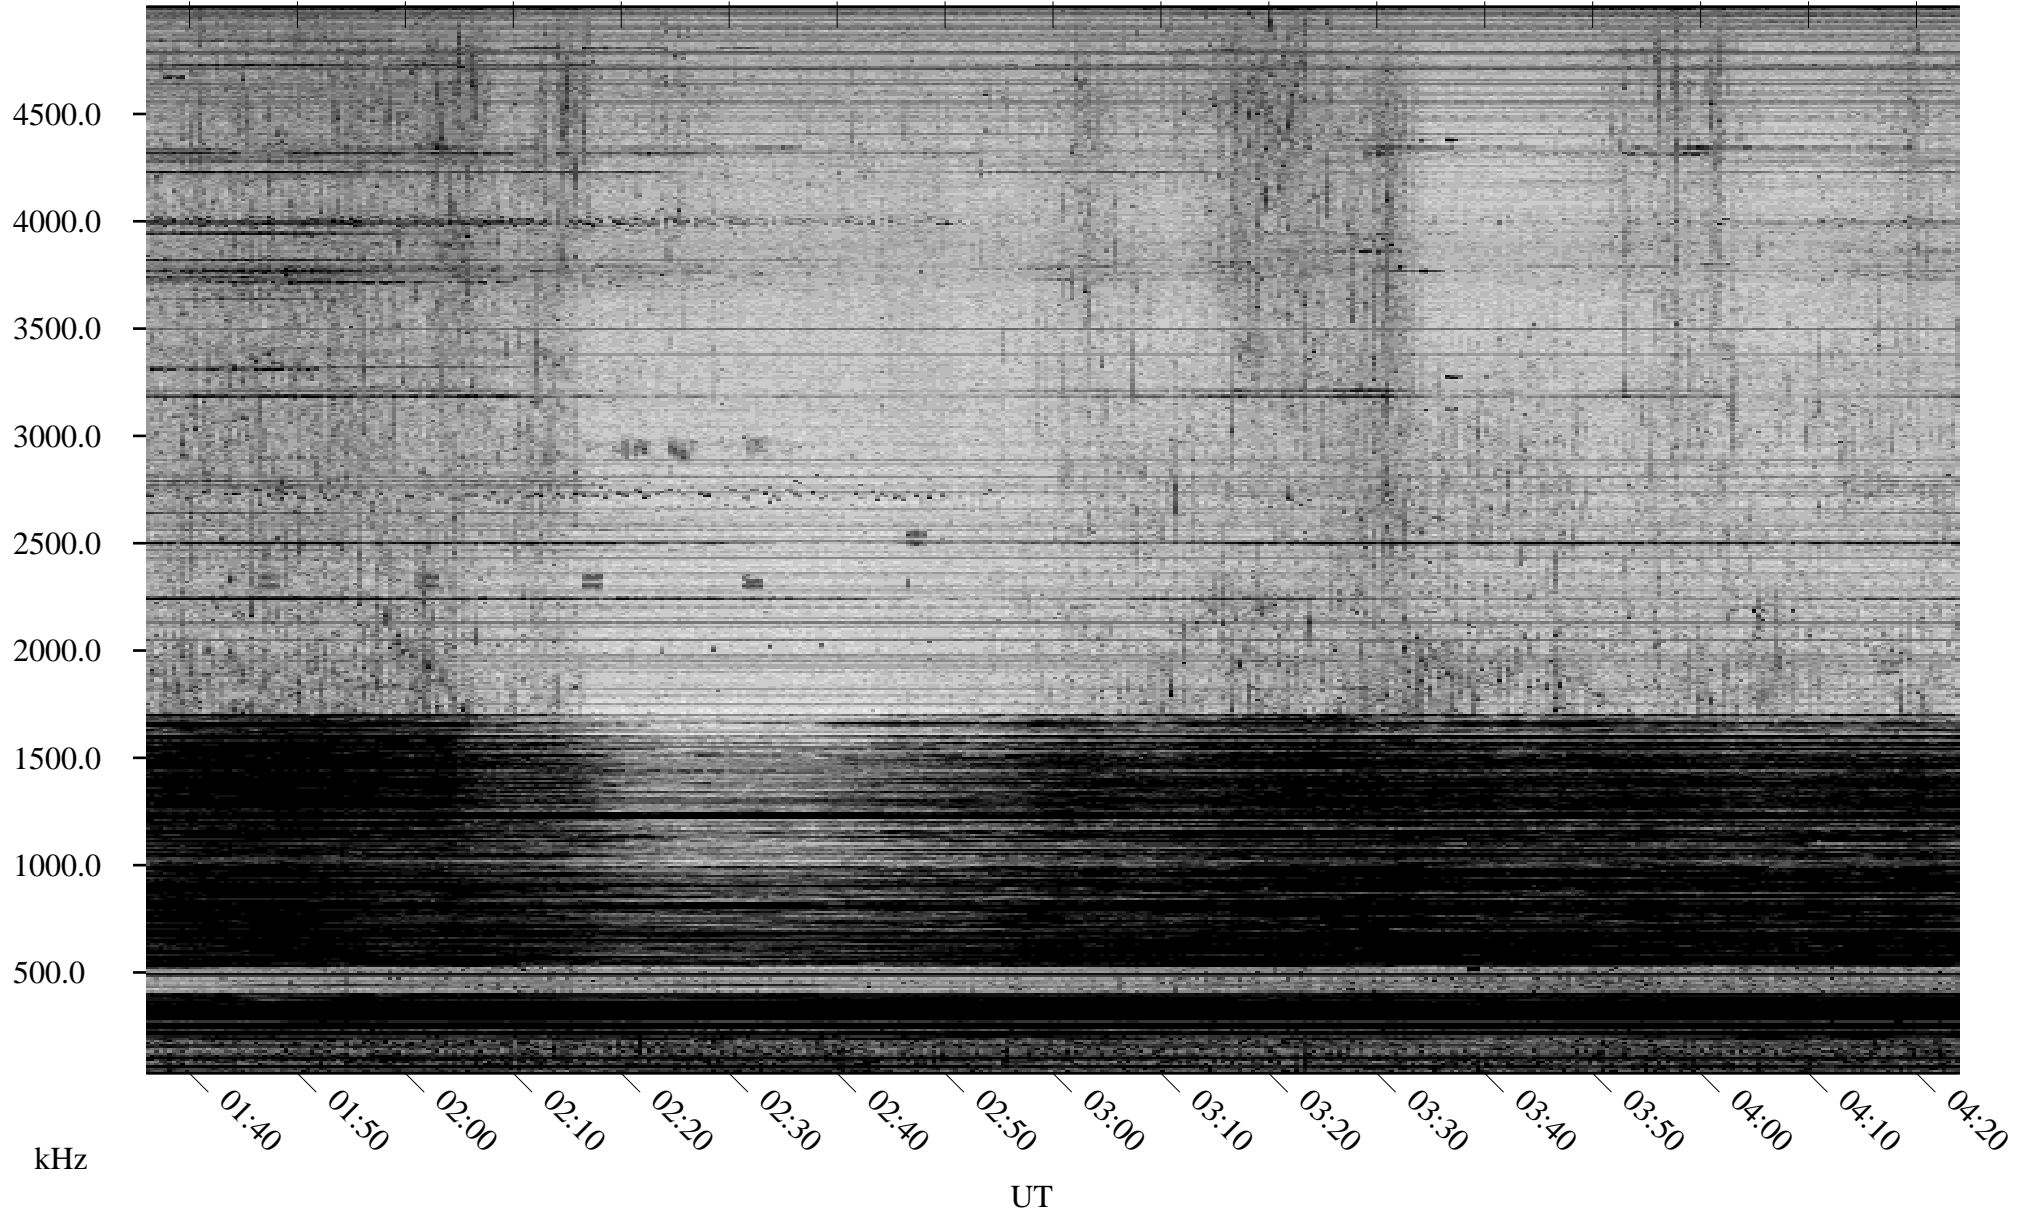

03/23/2007 Churchill, Manitoba

Linear Scale Black = 161 White = 15

CH07082L.R00m max_12

Page 1

03/23/2007 Churchill, Manitoba

Linear Scale Black = 161 White = 15

CH07082L.R00m max_12

Page 2

03/24/2007 Churchill, Manitoba

Linear Scale Black = 161 White = 15

CH07082L.R00m max_12

Page 3

03/24/2007 Churchill, Manitoba

Linear Scale Black = 161 White = 15

CH07082L.R00m max_12

Page 4

03/24/2007 Churchill, Manitoba

Linear Scale Black = 161 White = 15

CH07082L.R00m max_12

Page 5

03/24/2007 Churchill, Manitoba

Linear Scale Black = 161 White = 15

CH07082L.R00m max_12

Page 6

03/24/2007 Churchill, Manitoba

Linear Scale Black = 161 White = 15

CH07082L.R00m max_12

Page 7

03/24/2007 Churchill, Manitoba

Linear Scale Black = 161 White = 15

CH07082L.R00m max_12