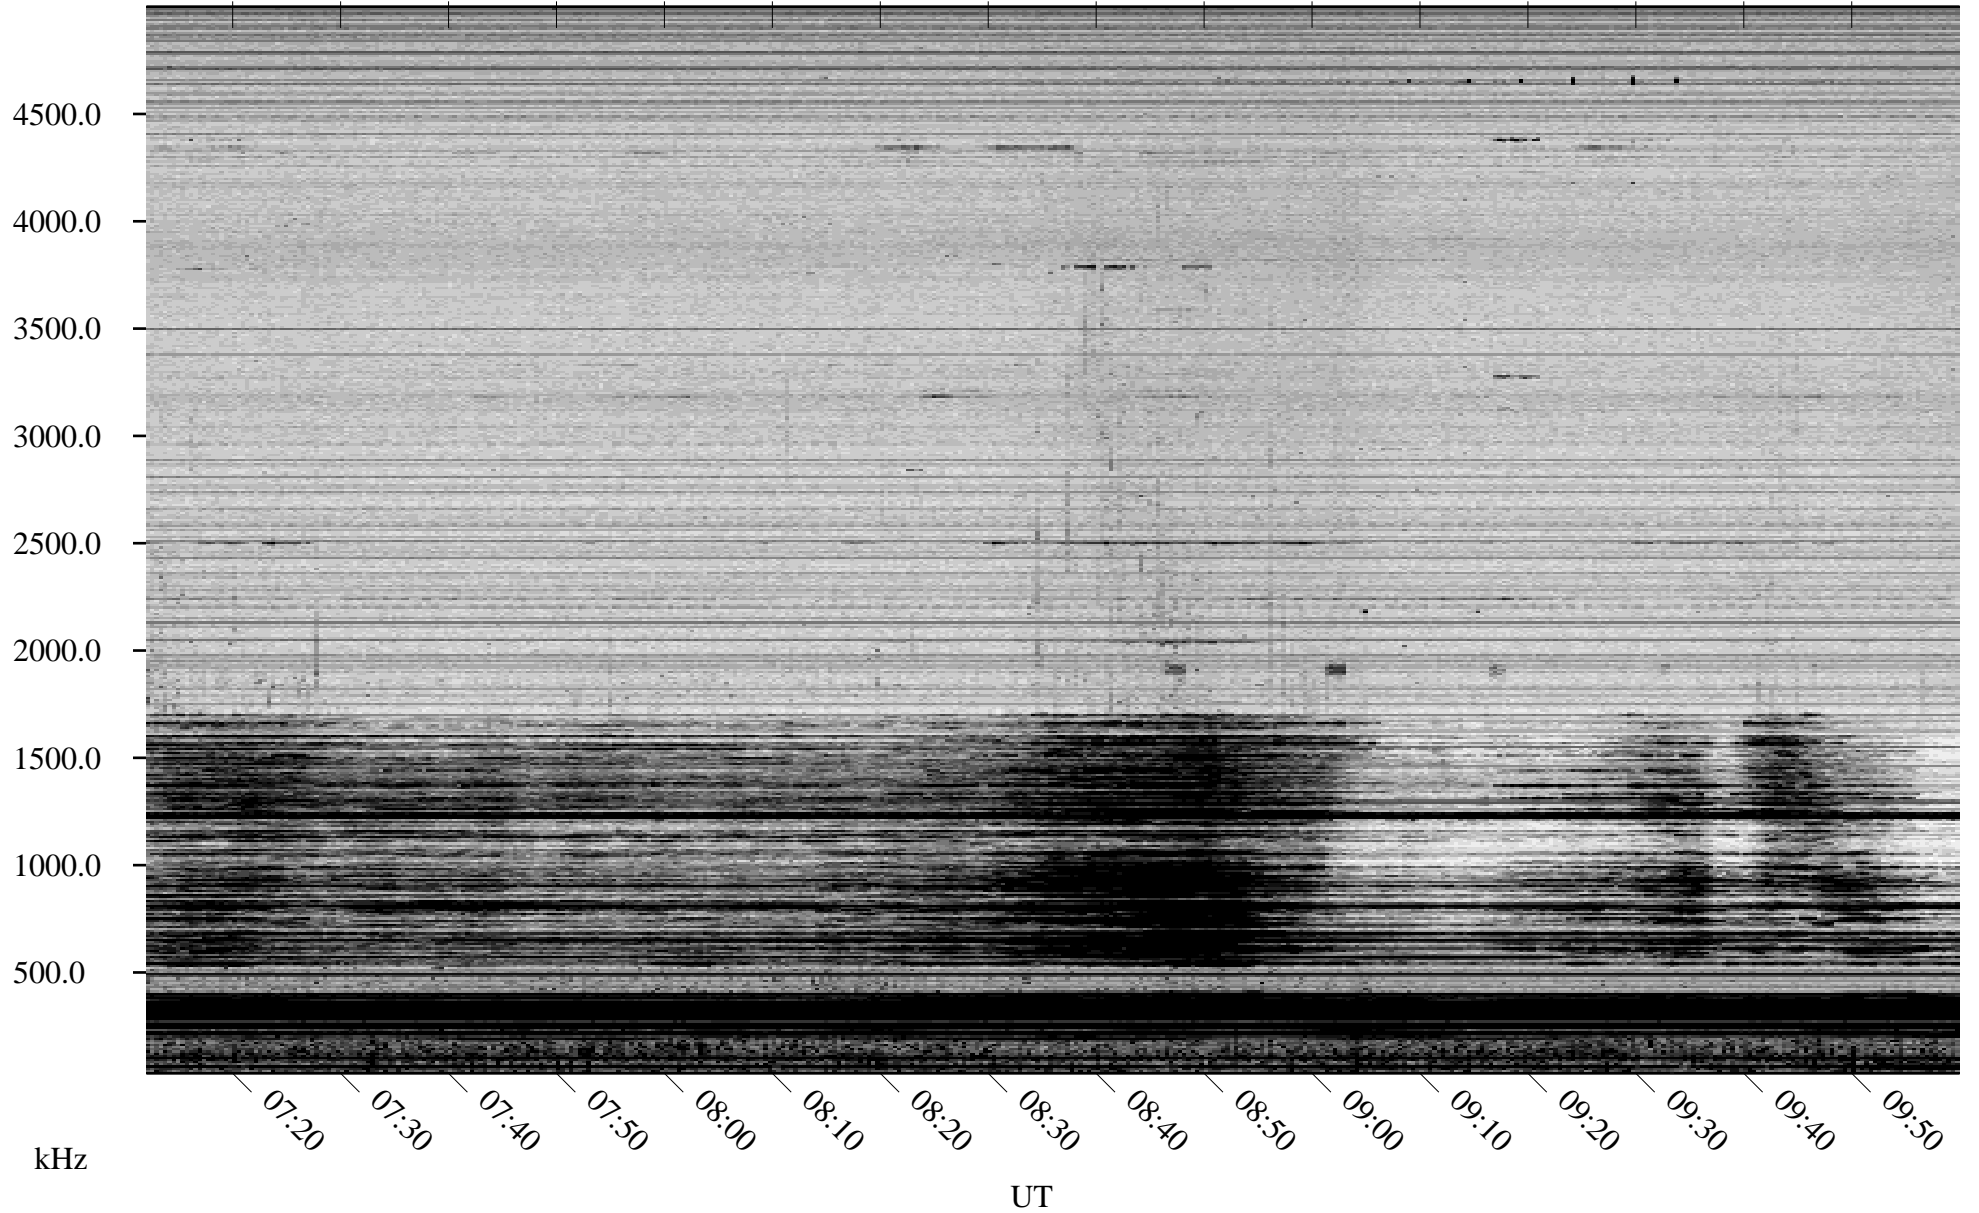

03/23/2007 Churchill, Manitoba

Linear Scale Black = 161 White = 15

CH07082L.R00m max_12

Page 1

03/23/2007 Churchill, Manitoba

Linear Scale Black = 161 White = 15

CH07082L.R00m max_12

Page 2

03/24/2007 Churchill, Manitoba

Linear Scale Black = 161 White = 15

CH07082L.R00m max_12

Page 3

03/24/2007 Churchill, Manitoba

Linear Scale Black = 161 White = 15

CH07082L.R00m max_12

Page 4

03/24/2007 Churchill, Manitoba

Linear Scale Black = 161 White = 15

CH07082L.R00m max_12

Page 5

03/24/2007 Churchill, Manitoba

Linear Scale Black = 161 White = 15

CH07082L.R00m max_12

Page 6

03/24/2007 Churchill, Manitoba

Linear Scale Black = 161 White = 15

CH07082L.R00m max_12

Page 7

03/24/2007 Churchill, Manitoba

Linear Scale Black = 161 White = 15

CH07082L.R00m max_12