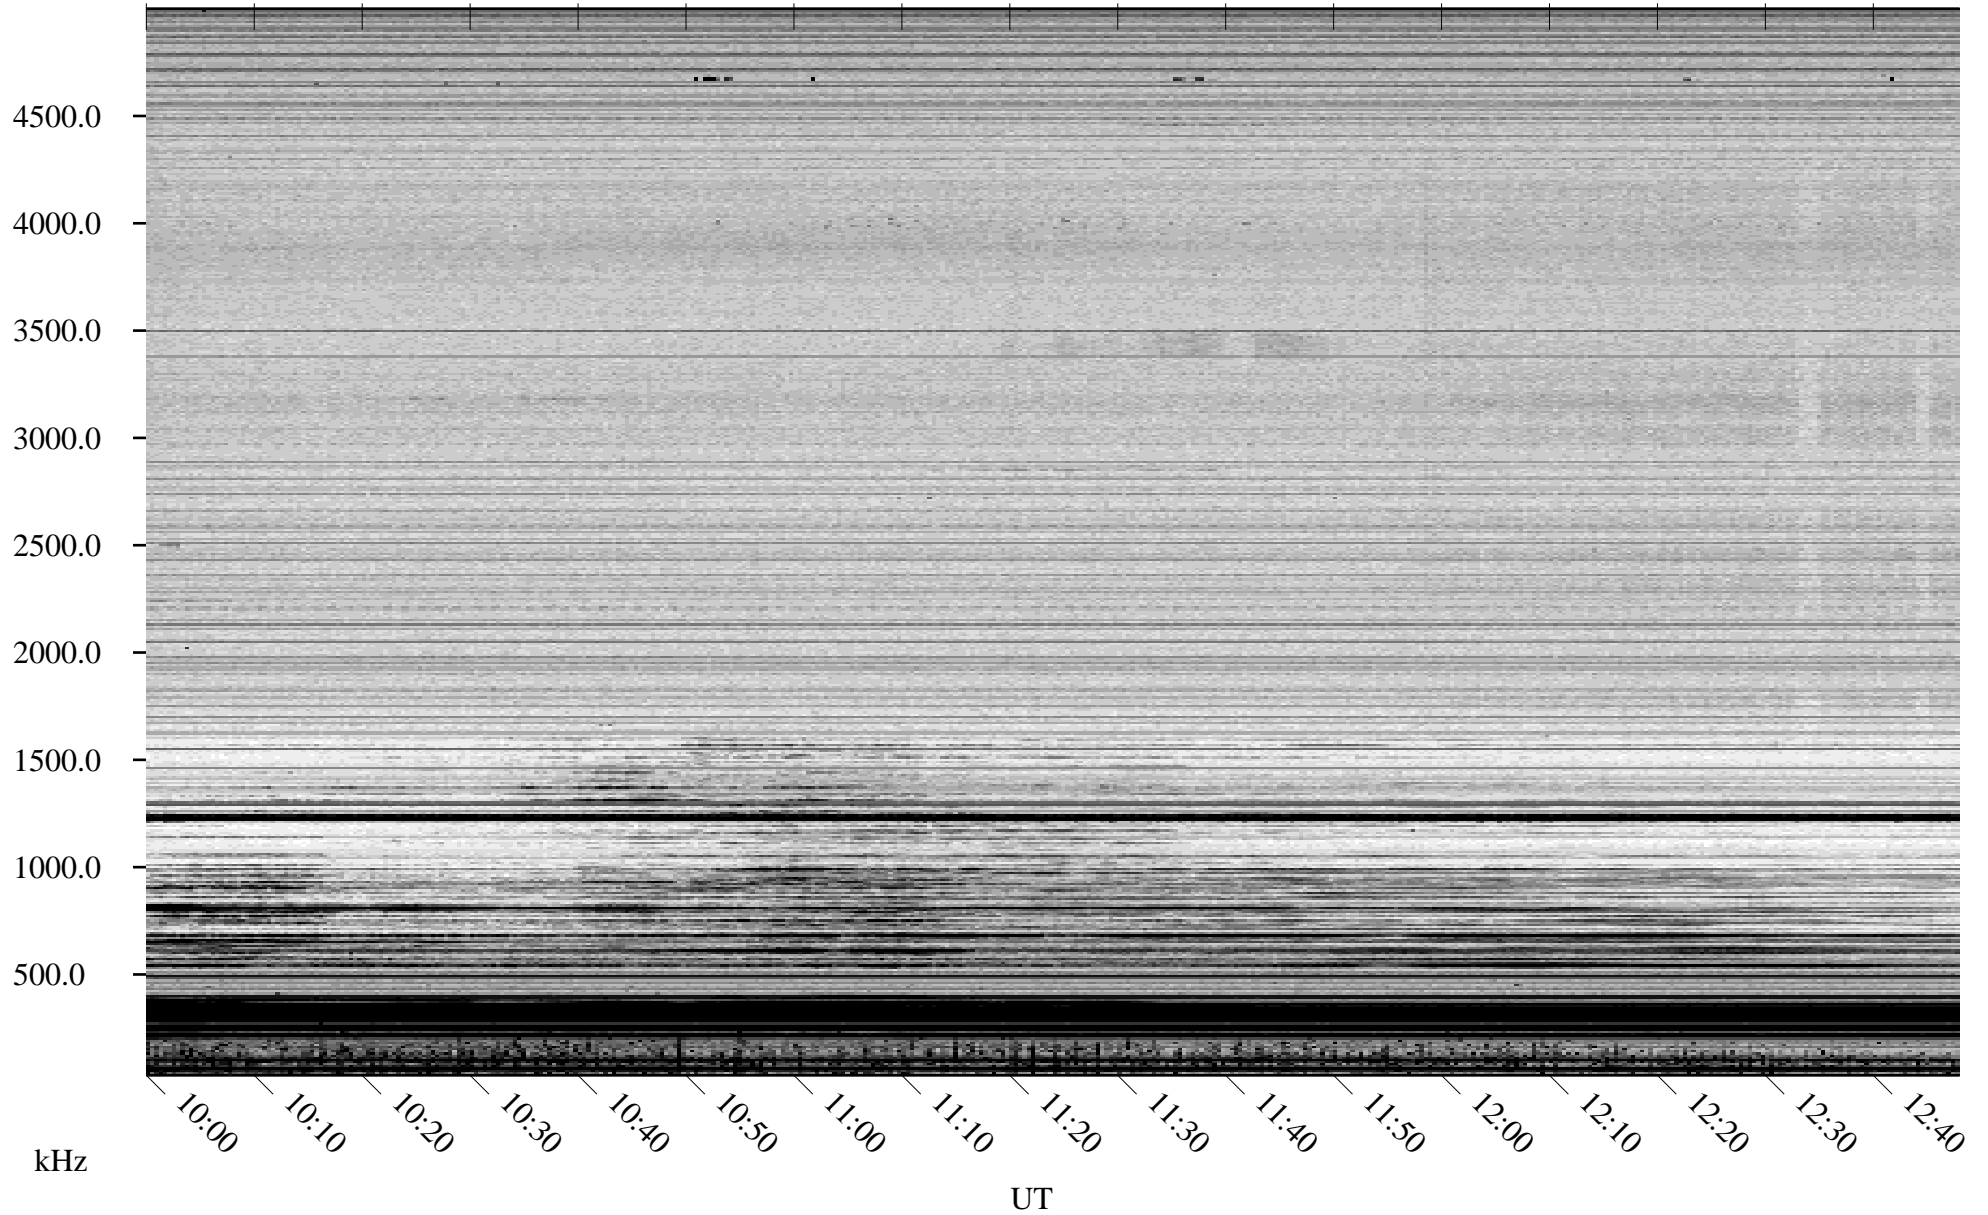

03/23/2007 Churchill, Manitoba

Linear Scale Black = 161 White = 15

CH07082L.R00m max_12

Page 1

03/23/2007 Churchill, Manitoba

Linear Scale Black = 161 White = 15

CH07082L.R00m max_12

Page 2

03/24/2007 Churchill, Manitoba

Linear Scale Black = 161 White = 15

CH07082L.R00m max_12

Page 3

03/24/2007 Churchill, Manitoba

Linear Scale Black = 161 White = 15

CH07082L.R00m max_12

Page 4

03/24/2007 Churchill, Manitoba

Linear Scale Black = 161 White = 15

CH07082L.R00m max_12

Page 5

03/24/2007 Churchill, Manitoba

Linear Scale Black = 161 White = 15

CH07082L.R00m max_12

Page 6

03/24/2007 Churchill, Manitoba

Linear Scale Black = 161 White = 15

CH07082L.R00m max_12

Page 7

03/24/2007 Churchill, Manitoba

Linear Scale Black = 161 White = 15

CH07082L.R00m max_12