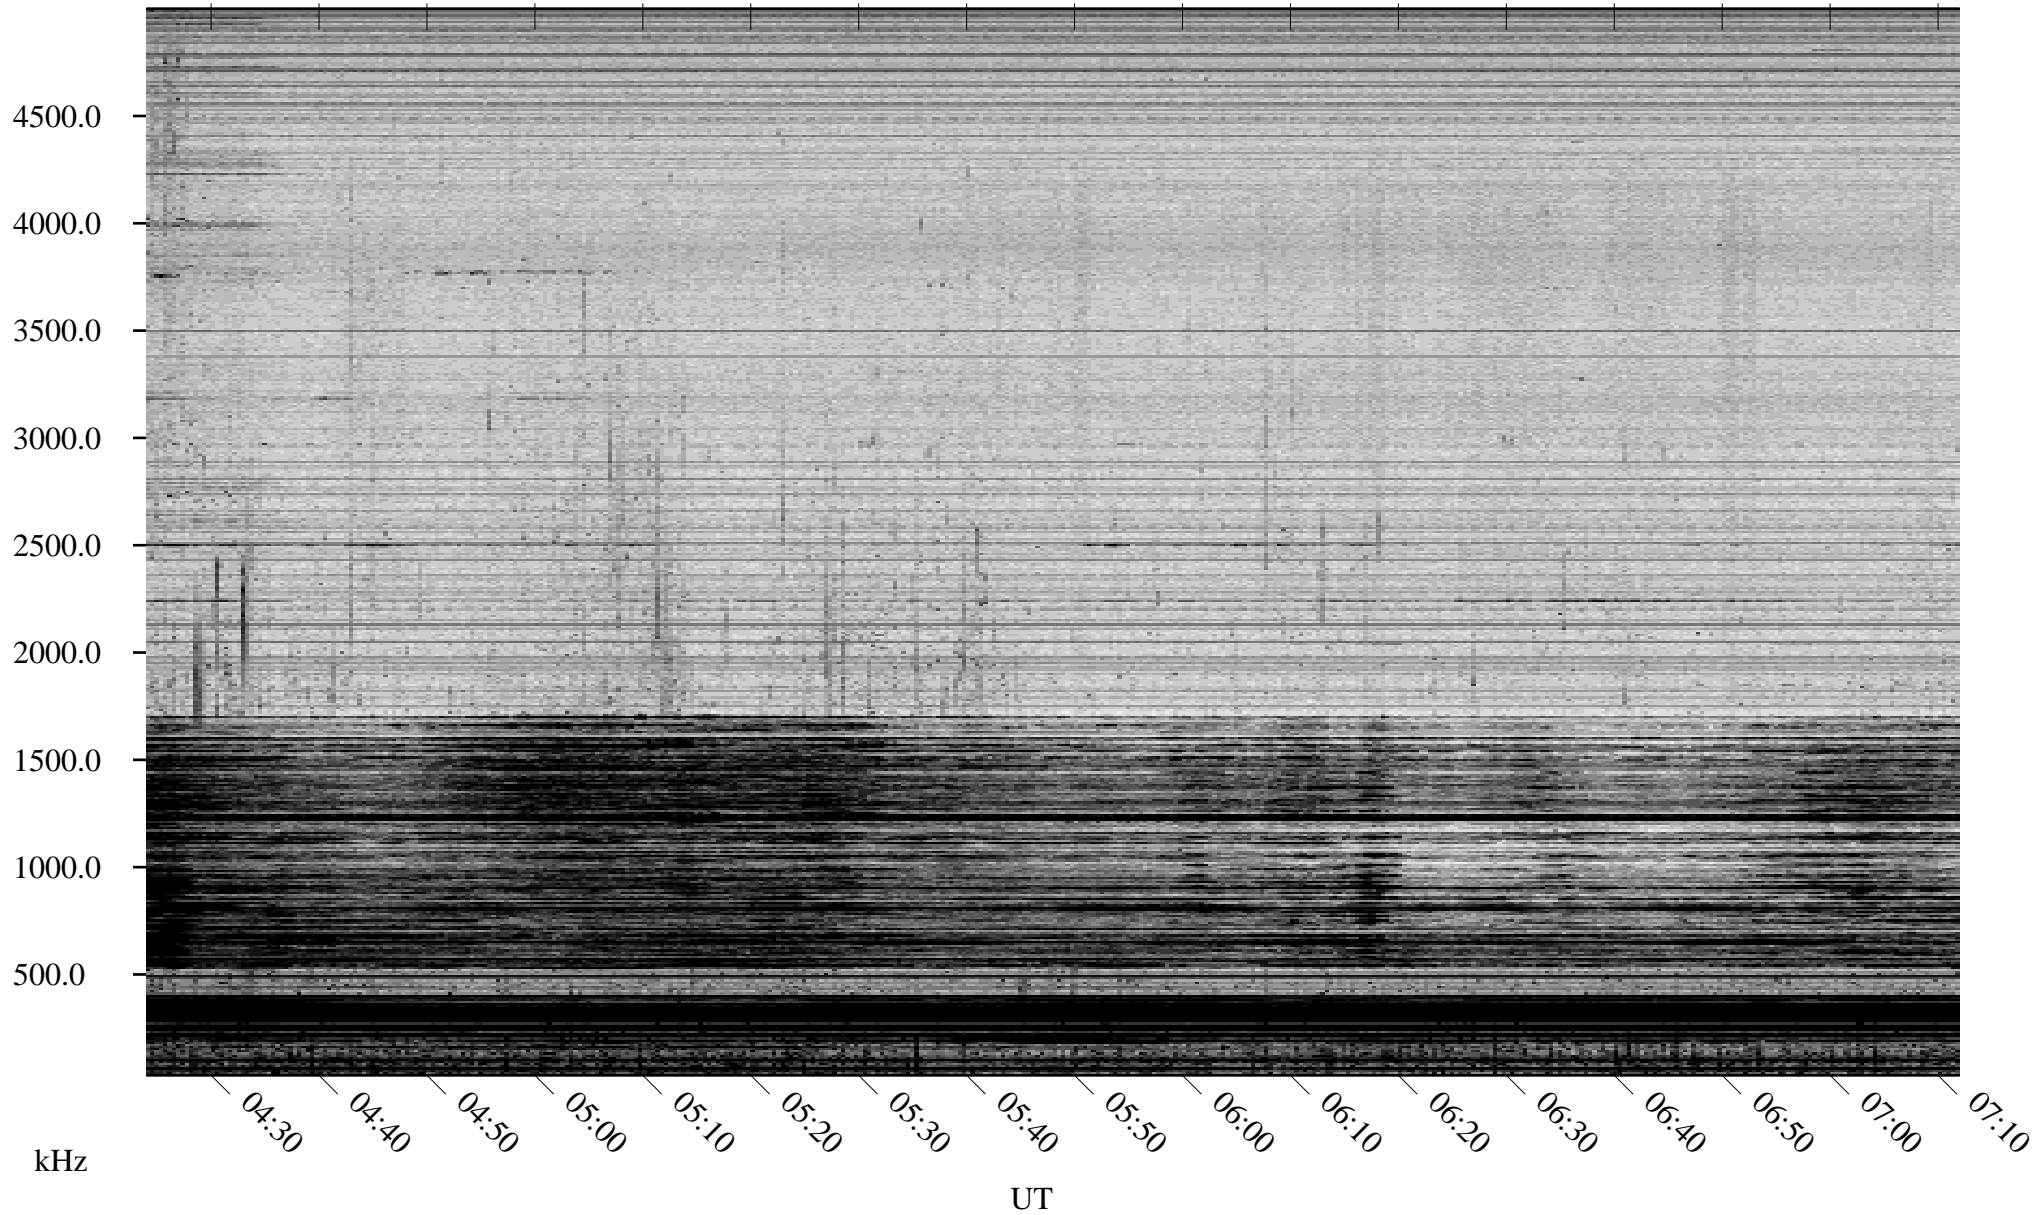

03/23/2007 Churchill, Manitoba

Linear Scale Black = 161 White = 15

CH07082L.R00m max_12

Page 1

03/23/2007 Churchill, Manitoba

Linear Scale Black = 161 White = 15

CH07082L.R00m max_12

Page 2

03/24/2007 Churchill, Manitoba

Linear Scale Black = 161 White = 15

CH07082L.R00m max_12

Page 3

03/24/2007 Churchill, Manitoba

Linear Scale Black = 161 White = 15

CH07082L.R00m max_12

Page 4

03/24/2007 Churchill, Manitoba

Linear Scale Black = 161 White = 15

CH07082L.R00m max_12

Page 5

03/24/2007 Churchill, Manitoba

Linear Scale Black = 161 White = 15

CH07082L.R00m max_12

Page 6

03/24/2007 Churchill, Manitoba

Linear Scale Black = 161 White = 15

CH07082L.R00m max_12

Page 7

03/24/2007 Churchill, Manitoba

Linear Scale Black = 161 White = 15

CH07082L.R00m max_12