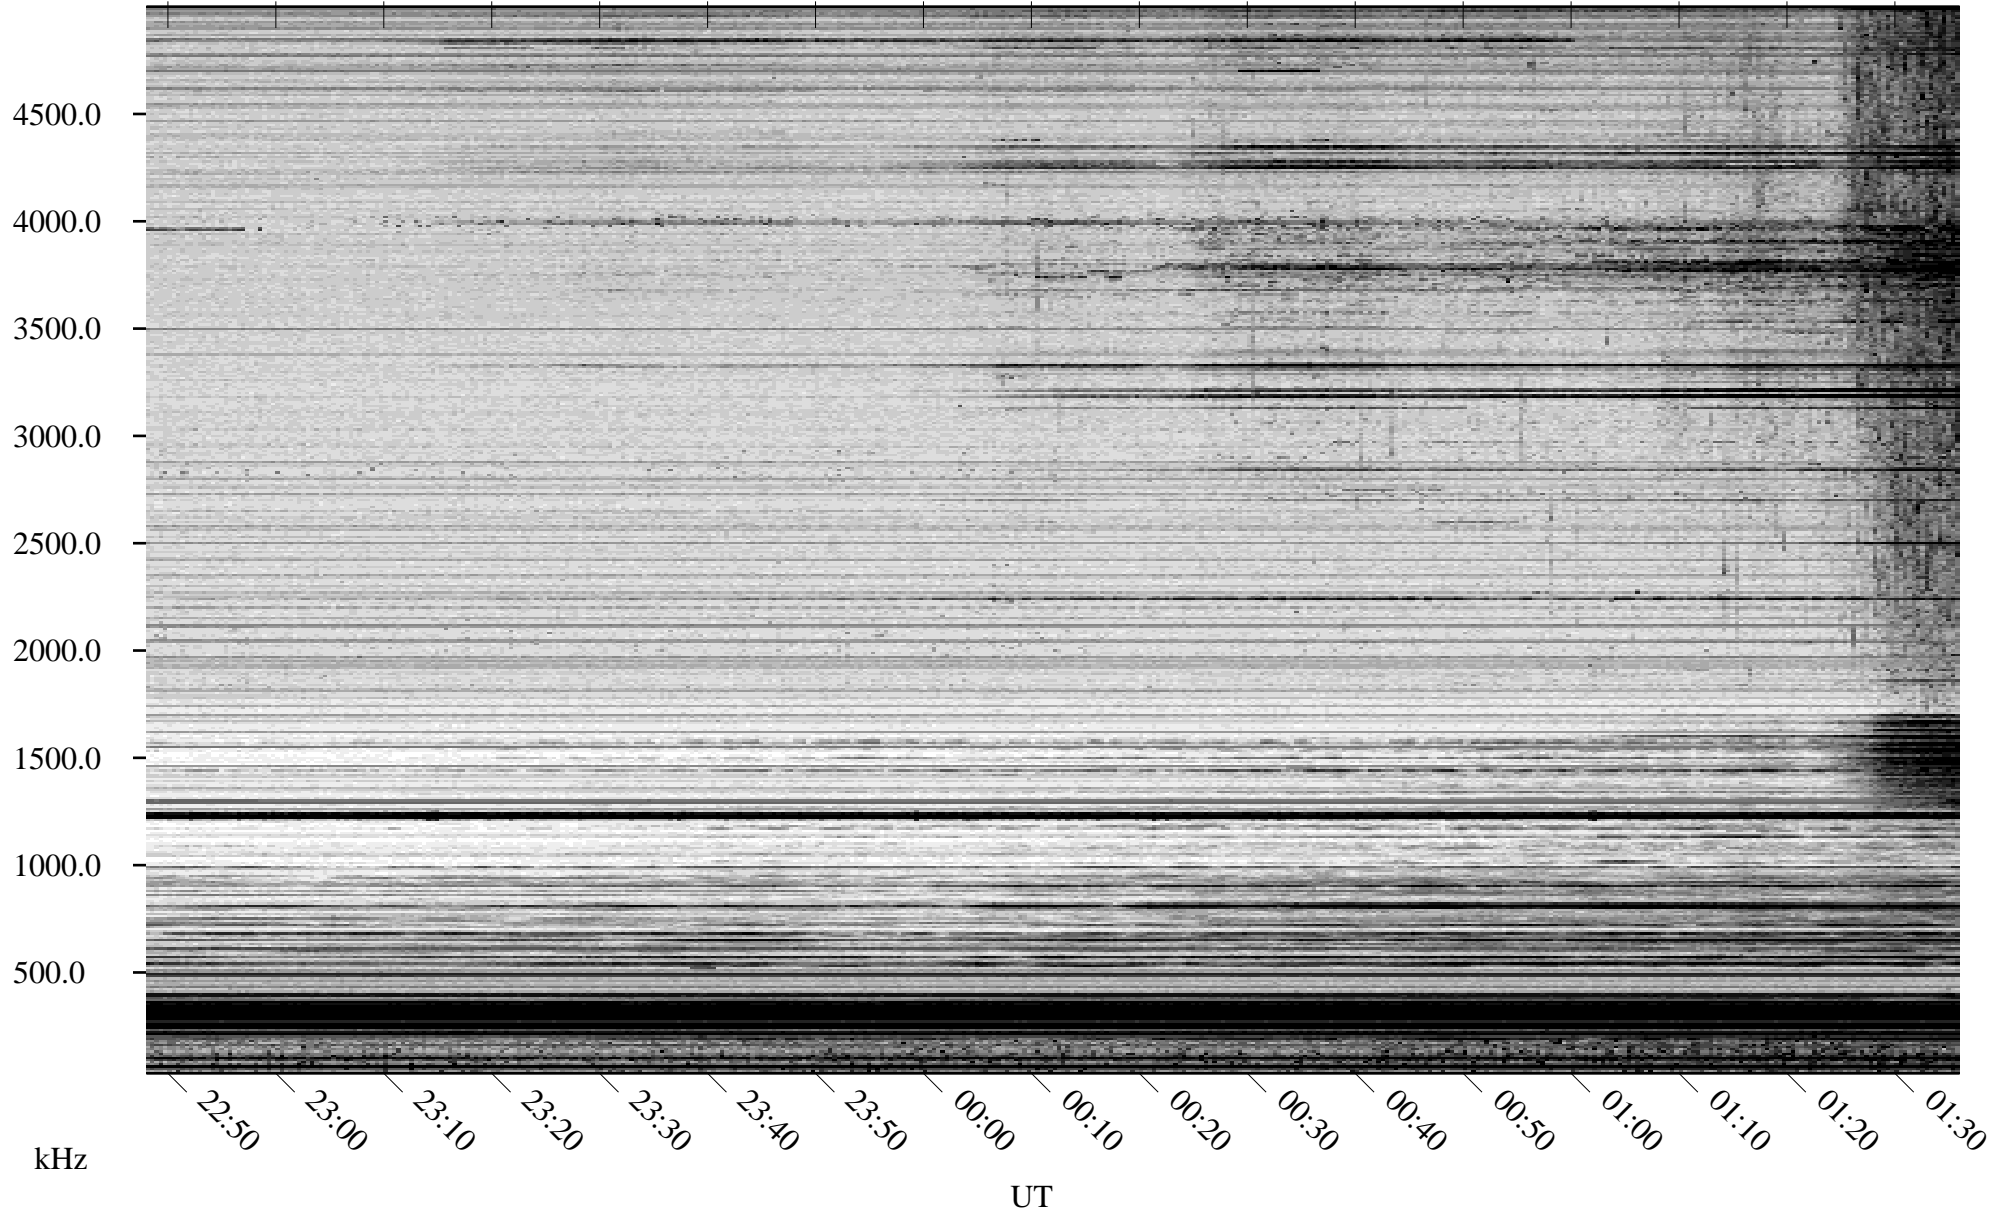

03/24/2007 Churchill, Manitoba

Linear Scale Black = 161 White = 15

CH07083L.R00m max_12

Page 1

03/24/2007 Churchill, Manitoba

Linear Scale Black = 161 White = 15

CH07083L.R00m max_12

Page 2

03/25/2007 Churchill, Manitoba

Linear Scale Black = 161 White = 15

CH07083L.R00m max_12

Page 3

03/25/2007 Churchill, Manitoba

Linear Scale Black = 161 White = 15

CH07083L.R00m max_12

Page 4

03/25/2007 Churchill, Manitoba

Linear Scale Black = 161 White = 15

CH07083L.R00m max_12

Page 5

03/25/2007 Churchill, Manitoba

Linear Scale Black = 161 White = 15

CH07083L.R00m max_12

Page 6

03/25/2007 Churchill, Manitoba

Linear Scale Black = 161 White = 15

CH07083L.R00m max_12

Page 7

03/25/2007 Churchill, Manitoba

Linear Scale Black = 161 White = 15

CH07083L.R00m max_12

Page 8