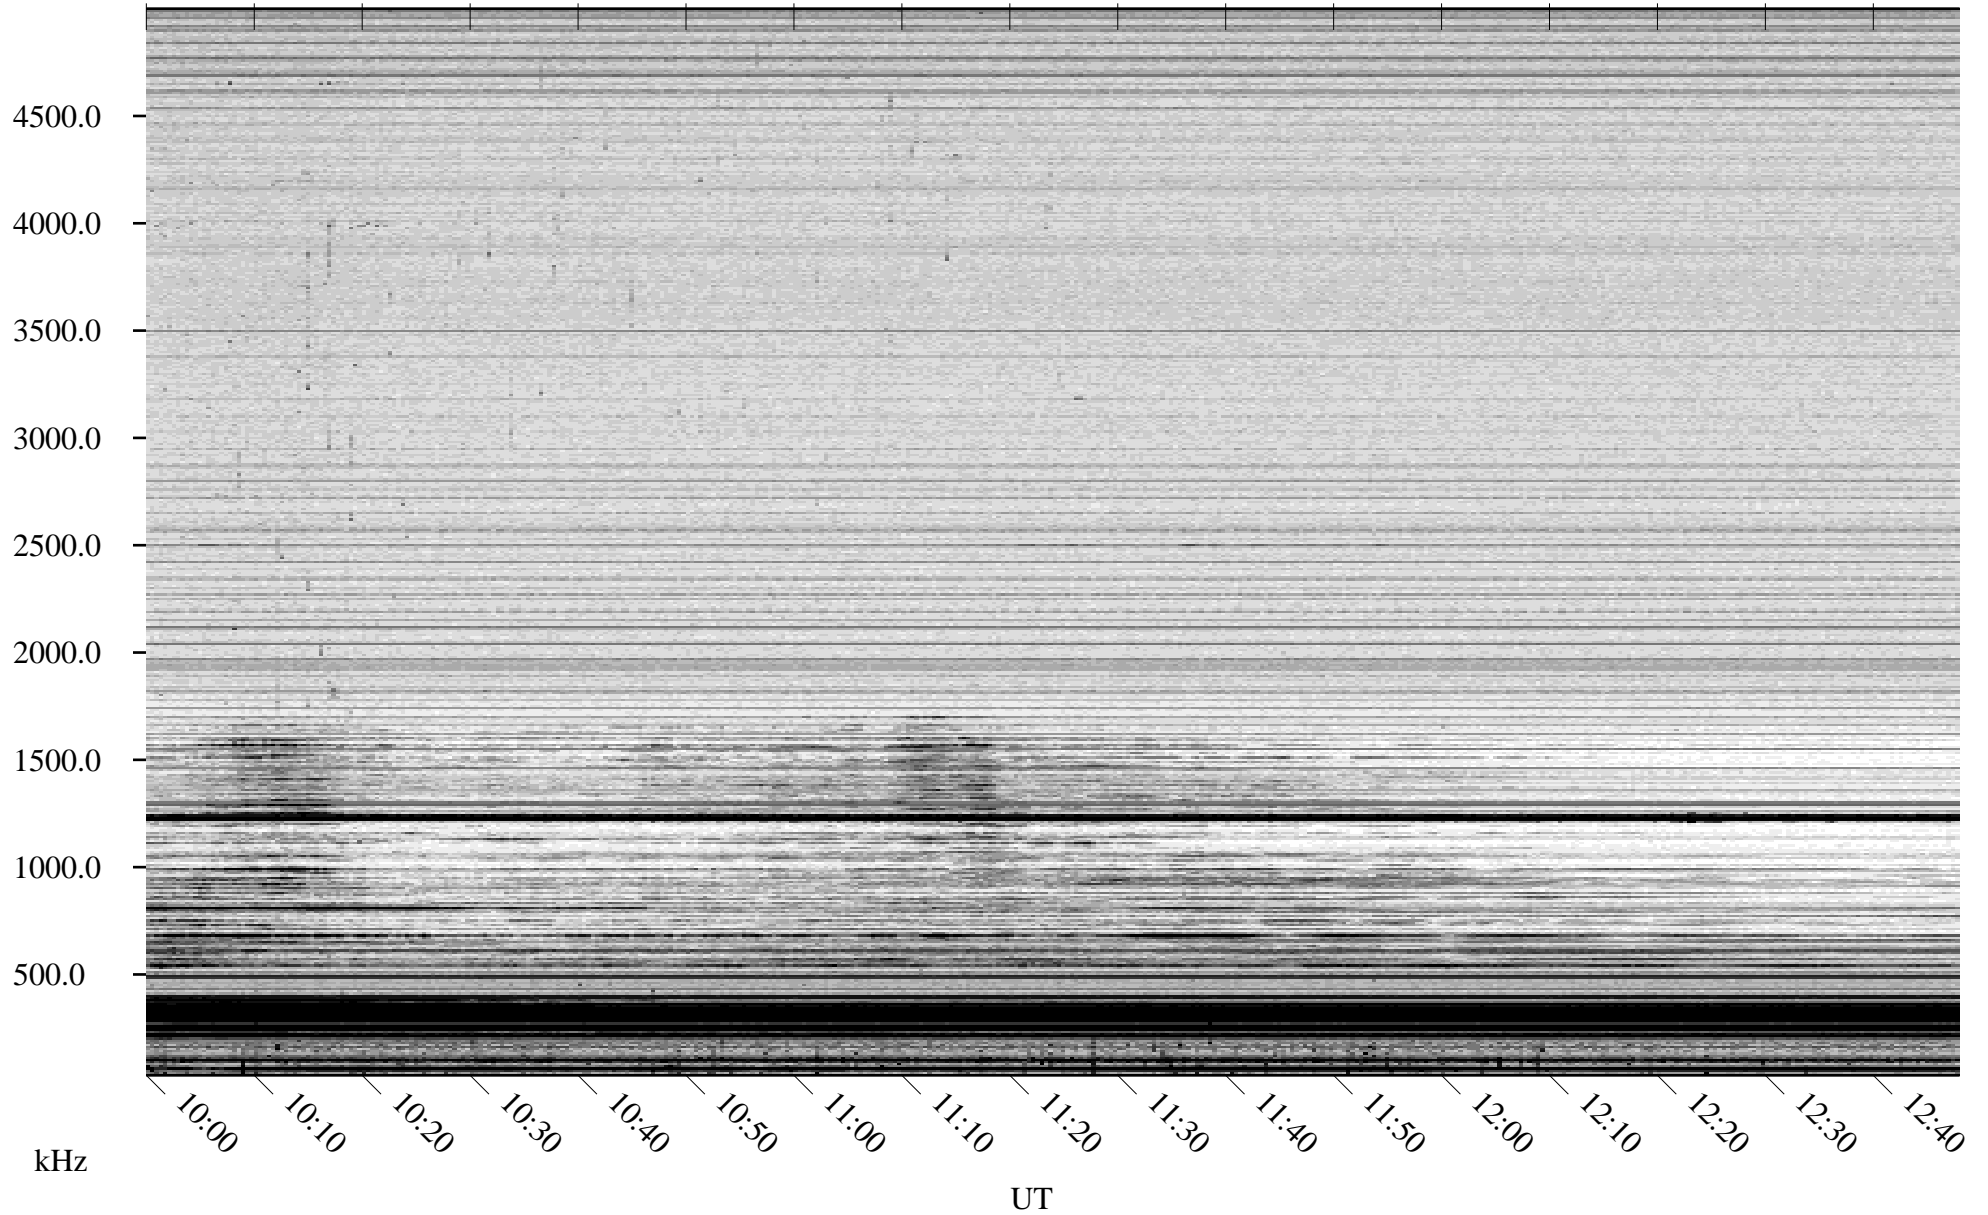

03/24/2007 Churchill, Manitoba

Linear Scale Black = 161 White = 15

CH07083L.R00m max_12

Page 1

03/24/2007 Churchill, Manitoba

Linear Scale Black = 161 White = 15

CH07083L.R00m max_12

Page 2

03/25/2007 Churchill, Manitoba

Linear Scale Black = 161 White = 15

CH07083L.R00m max_12

Page 3

03/25/2007 Churchill, Manitoba

Linear Scale Black = 161 White = 15

CH07083L.R00m max_12

Page 4

03/25/2007 Churchill, Manitoba

Linear Scale Black = 161 White = 15

CH07083L.R00m max_12

Page 5

03/25/2007 Churchill, Manitoba

Linear Scale Black = 161 White = 15

CH07083L.R00m max_12

Page 6

03/25/2007 Churchill, Manitoba

Linear Scale Black = 161 White = 15

CH07083L.R00m max_12

Page 7

03/25/2007 Churchill, Manitoba

Linear Scale Black = 161 White = 15

CH07083L.R00m max_12

Page 8