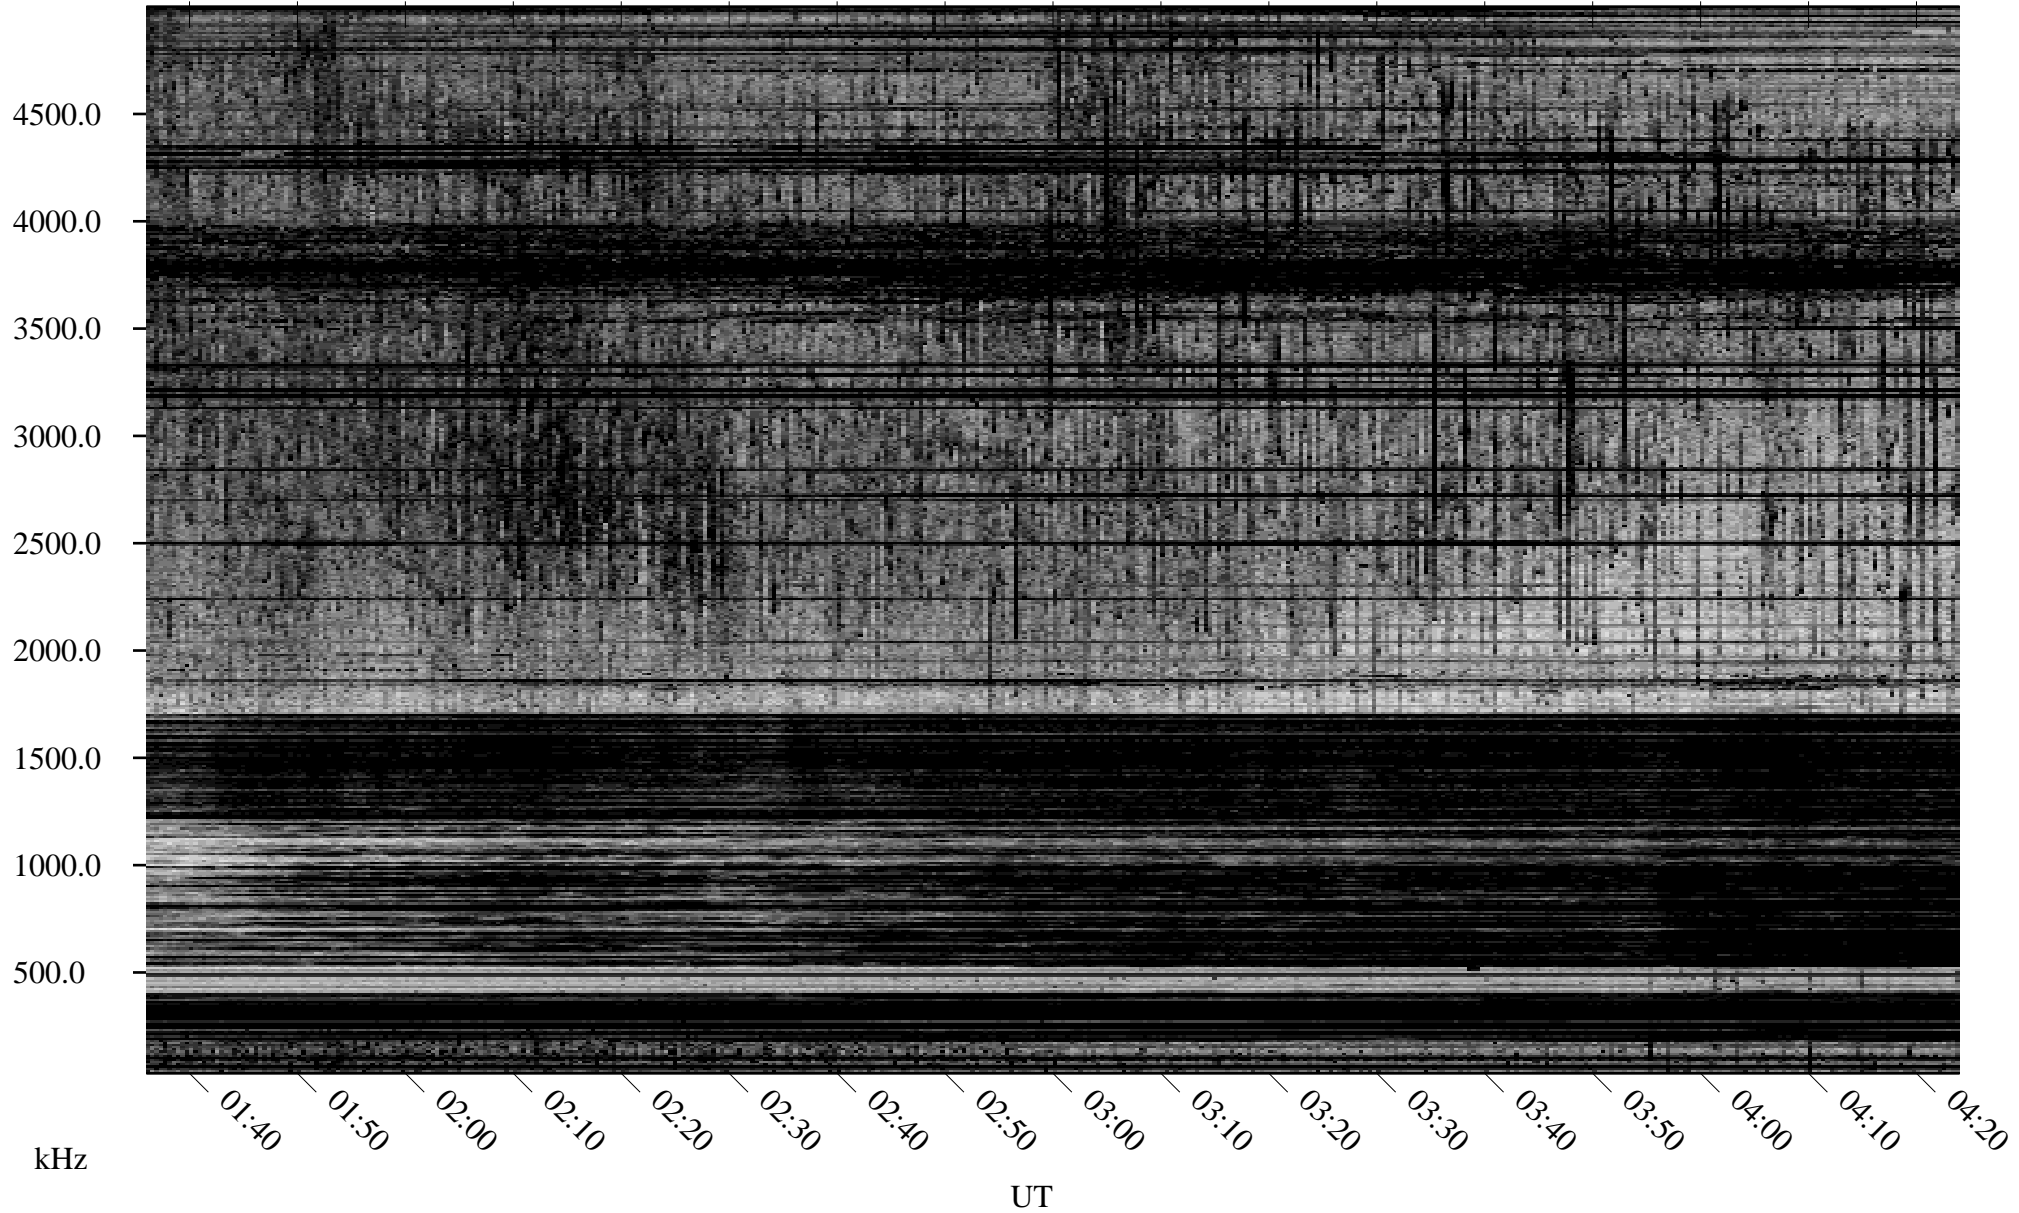

03/24/2007 Churchill, Manitoba

Linear Scale Black = 161 White = 15

CH07083L.R00m max_12

Page 1

03/24/2007 Churchill, Manitoba

Linear Scale Black = 161 White = 15

CH07083L.R00m max_12

Page 2

03/25/2007 Churchill, Manitoba

Linear Scale Black = 161 White = 15

CH07083L.R00m max_12

Page 3

03/25/2007 Churchill, Manitoba

Linear Scale Black = 161 White = 15

CH07083L.R00m max_12

Page 4

03/25/2007 Churchill, Manitoba

Linear Scale Black = 161 White = 15

CH07083L.R00m max_12

Page 5

03/25/2007 Churchill, Manitoba

Linear Scale Black = 161 White = 15

CH07083L.R00m max_12

Page 6

03/25/2007 Churchill, Manitoba

Linear Scale Black = 161 White = 15

CH07083L.R00m max_12

Page 7

03/25/2007 Churchill, Manitoba

Linear Scale Black = 161 White = 15

CH07083L.R00m max_12

Page 8