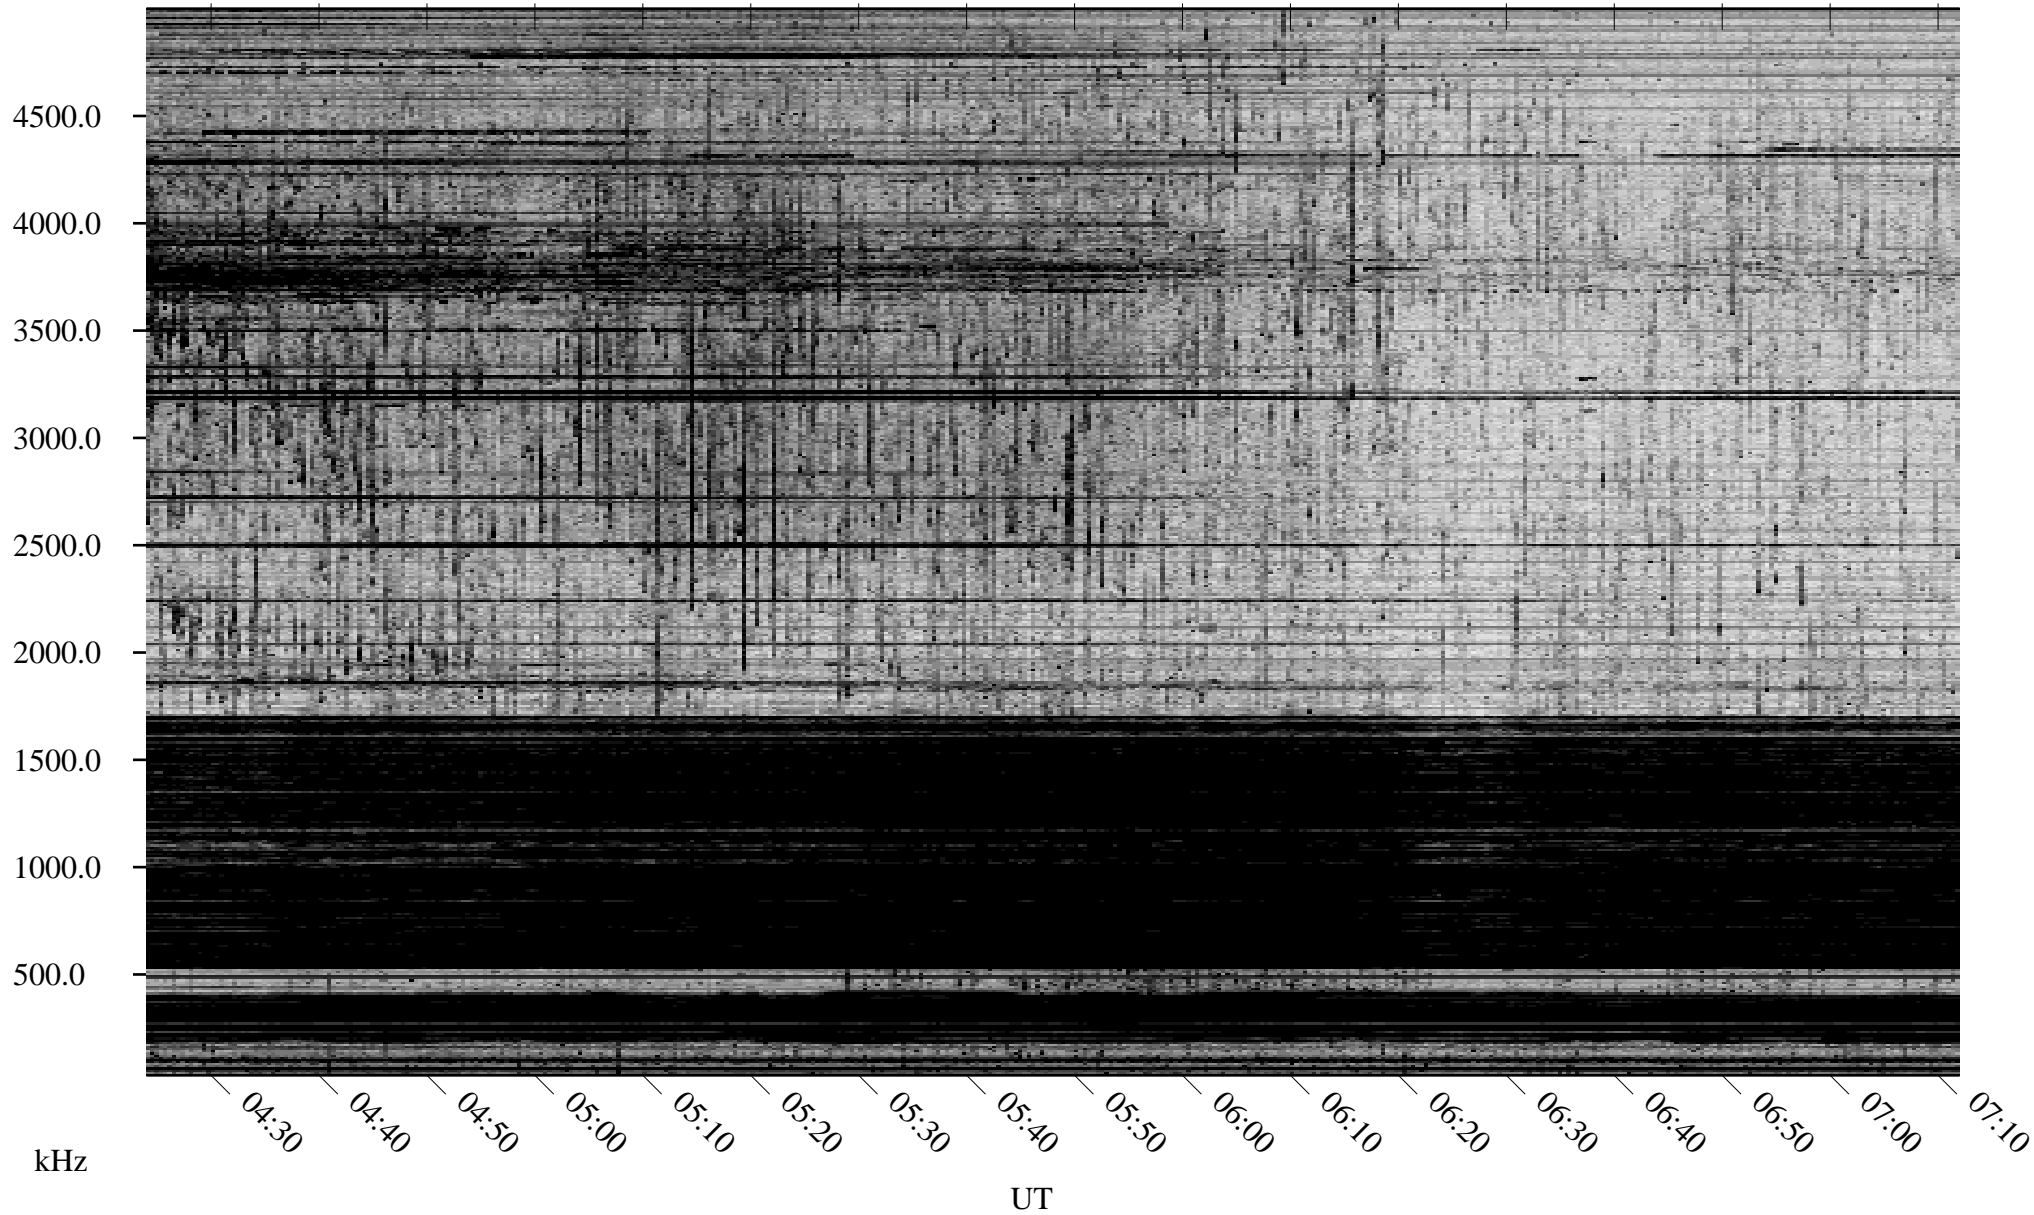

03/24/2007 Churchill, Manitoba

Linear Scale Black = 161 White = 15

CH07083L.R00m max_12

Page 1

03/24/2007 Churchill, Manitoba

Linear Scale Black = 161 White = 15

CH07083L.R00m max_12

Page 2

03/25/2007 Churchill, Manitoba

Linear Scale Black = 161 White = 15

CH07083L.R00m max_12

Page 3

03/25/2007 Churchill, Manitoba

Linear Scale Black = 161 White = 15

CH07083L.R00m max_12

Page 4

03/25/2007 Churchill, Manitoba

Linear Scale Black = 161 White = 15

CH07083L.R00m max_12

Page 5

03/25/2007 Churchill, Manitoba

Linear Scale Black = 161 White = 15

CH07083L.R00m max_12

Page 6

03/25/2007 Churchill, Manitoba

Linear Scale Black = 161 White = 15

CH07083L.R00m max_12

Page 7

03/25/2007 Churchill, Manitoba

Linear Scale Black = 161 White = 15

CH07083L.R00m max_12

Page 8