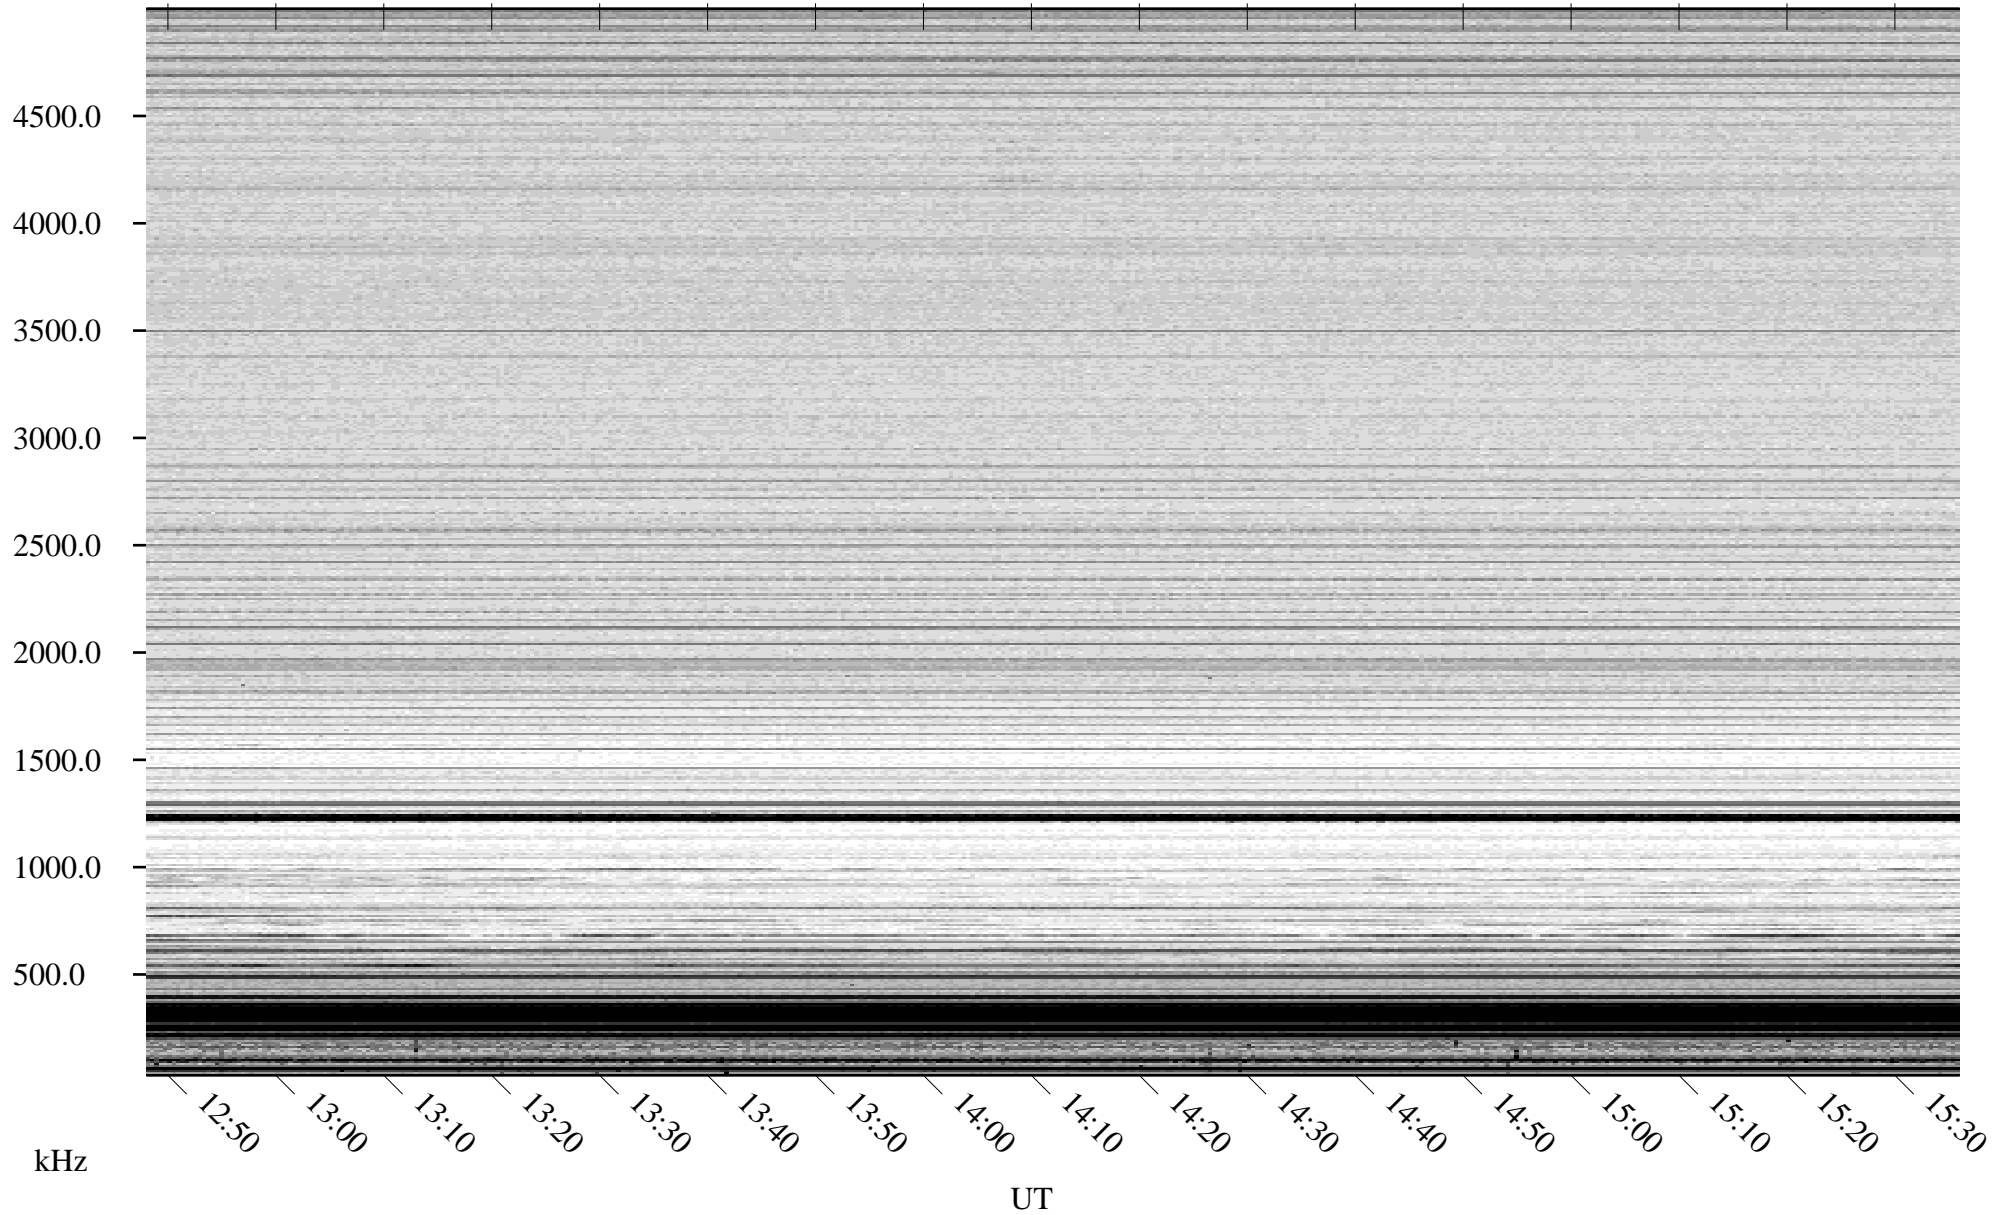

03/24/2007 Churchill, Manitoba

Linear Scale Black = 161 White = 15

CH07083L.R00m max_12

Page 1

03/24/2007 Churchill, Manitoba

Linear Scale Black = 161 White = 15

CH07083L.R00m max_12

Page 2

03/25/2007 Churchill, Manitoba

Linear Scale Black = 161 White = 15

CH07083L.R00m max_12

Page 3

03/25/2007 Churchill, Manitoba

Linear Scale Black = 161 White = 15

CH07083L.R00m max_12

Page 4

03/25/2007 Churchill, Manitoba

Linear Scale Black = 161 White = 15

CH07083L.R00m max_12

Page 5

03/25/2007 Churchill, Manitoba

Linear Scale Black = 161 White = 15

CH07083L.R00m max_12

Page 6

03/25/2007 Churchill, Manitoba

Linear Scale Black = 161 White = 15

CH07083L.R00m max_12

Page 7

03/25/2007 Churchill, Manitoba

Linear Scale Black = 161 White = 15

CH07083L.R00m max_12

Page 8