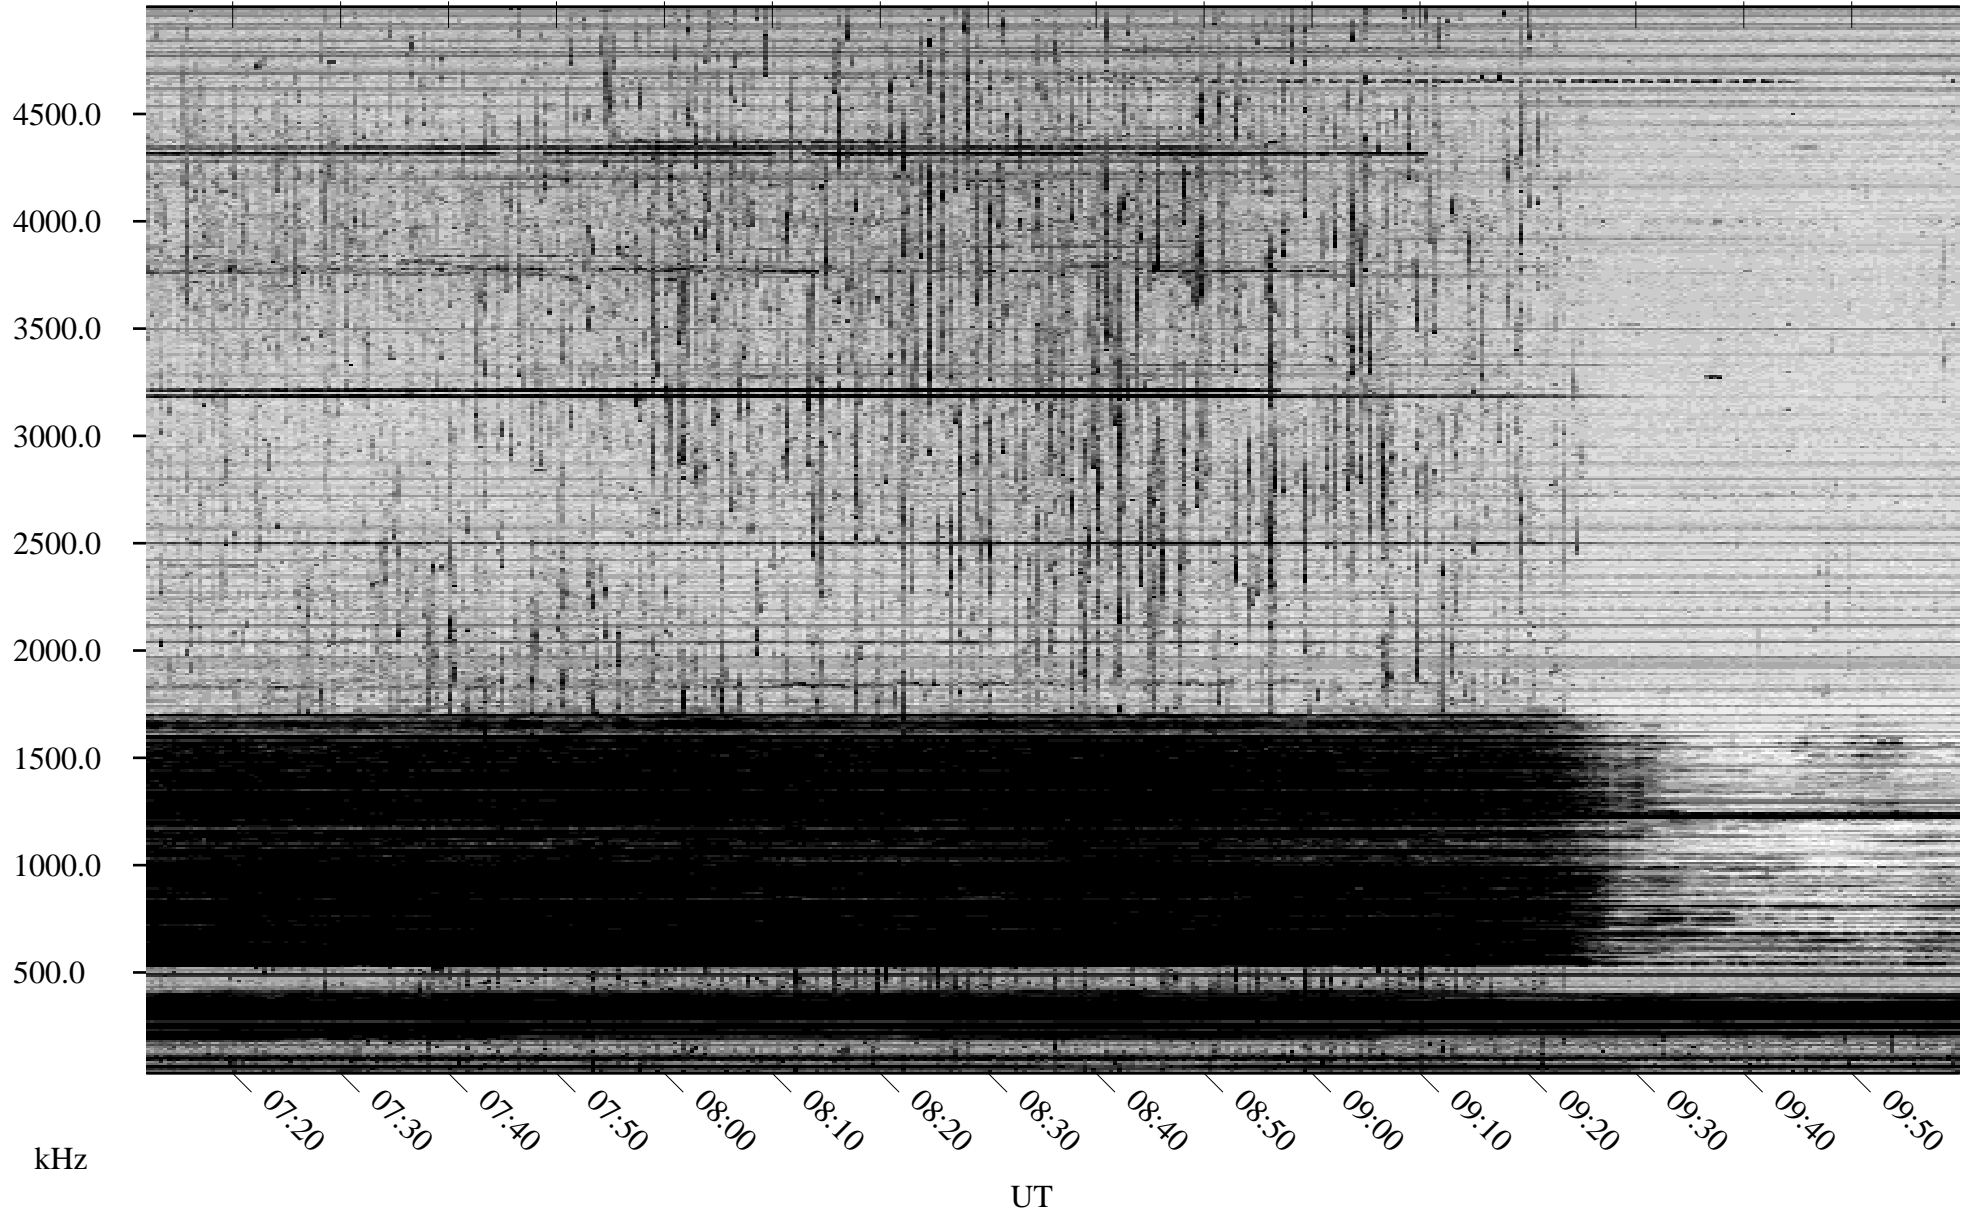

03/24/2007 Churchill, Manitoba

Linear Scale Black = 161 White = 15

CH07083L.R00m max_12

Page 1

03/24/2007 Churchill, Manitoba

Linear Scale Black = 161 White = 15

CH07083L.R00m max_12

Page 2

03/25/2007 Churchill, Manitoba

Linear Scale Black = 161 White = 15

CH07083L.R00m max_12

Page 3

03/25/2007 Churchill, Manitoba

Linear Scale Black = 161 White = 15

CH07083L.R00m max_12

Page 4

03/25/2007 Churchill, Manitoba

Linear Scale Black = 161 White = 15

CH07083L.R00m max_12

Page 5

03/25/2007 Churchill, Manitoba

Linear Scale Black = 161 White = 15

CH07083L.R00m max_12

Page 6

03/25/2007 Churchill, Manitoba

Linear Scale Black = 161 White = 15

CH07083L.R00m max_12

Page 7

03/25/2007 Churchill, Manitoba

Linear Scale Black = 161 White = 15

CH07083L.R00m max_12

Page 8