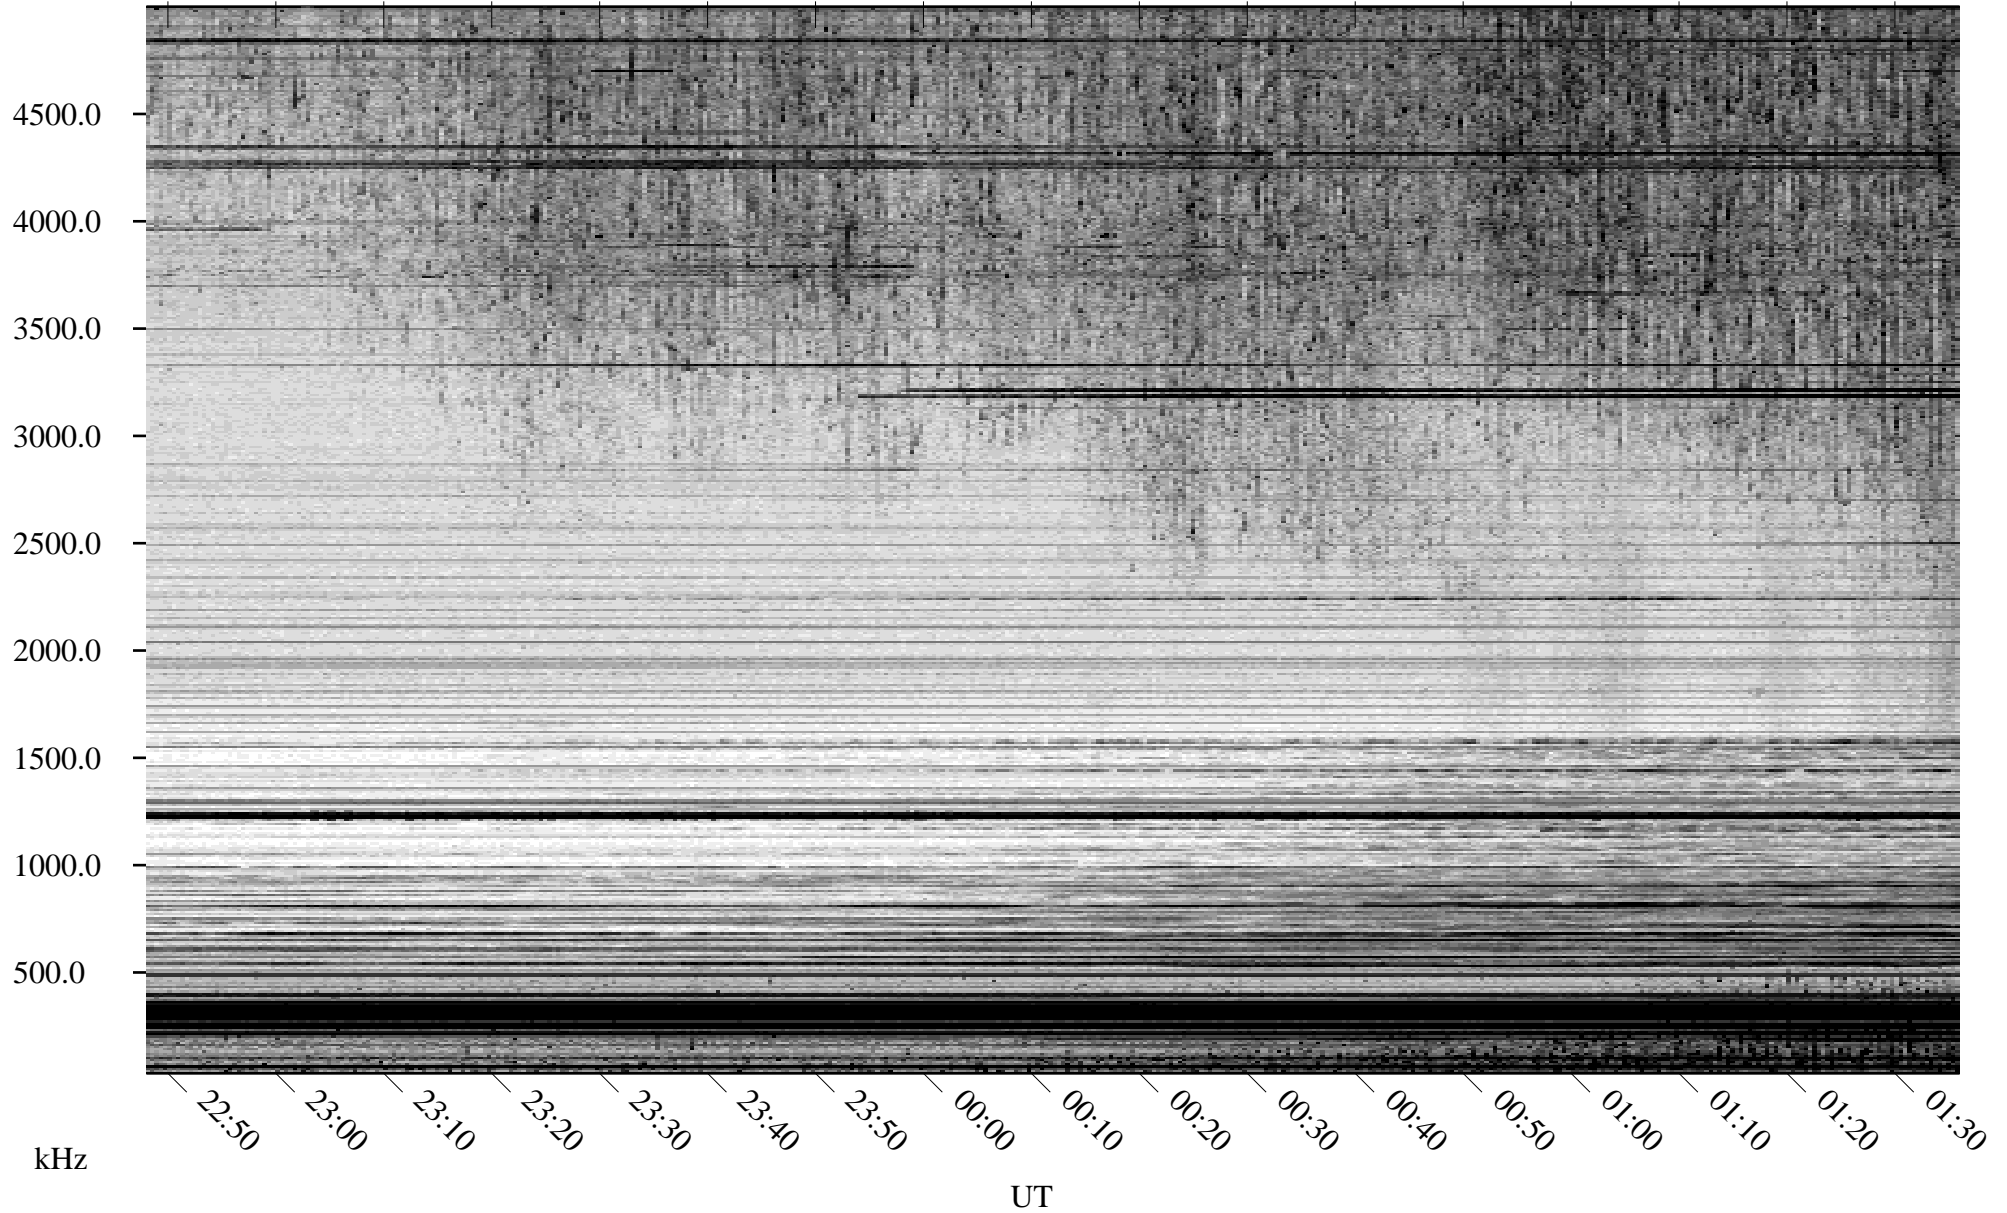

03/25/2007 Churchill, Manitoba

Linear Scale Black = 161 White = 15

CH07084L.R00m max_12

Page 1

03/25/2007 Churchill, Manitoba

Linear Scale Black = 161 White = 15

CH07084L.R00m max_12

Page 2

03/26/2007 Churchill, Manitoba

Linear Scale Black = 161 White = 15

CH07084L.R00m max_12

Page 3

03/26/2007 Churchill, Manitoba

Linear Scale Black = 161 White = 15

CH07084L.R00m max_12

Page 4

03/26/2007 Churchill, Manitoba

Linear Scale Black = 161 White = 15

CH07084L.R00m max_12

Page 5

03/26/2007 Churchill, Manitoba

Linear Scale Black = 161 White = 15

CH07084L.R00m max_12

Page 6

03/26/2007 Churchill, Manitoba

Linear Scale Black = 161 White = 15

CH07084L.R00m max_12

Page 7

03/26/2007 Churchill, Manitoba

Linear Scale Black = 161 White = 15

CH07084L.R00m max_12

Page 8