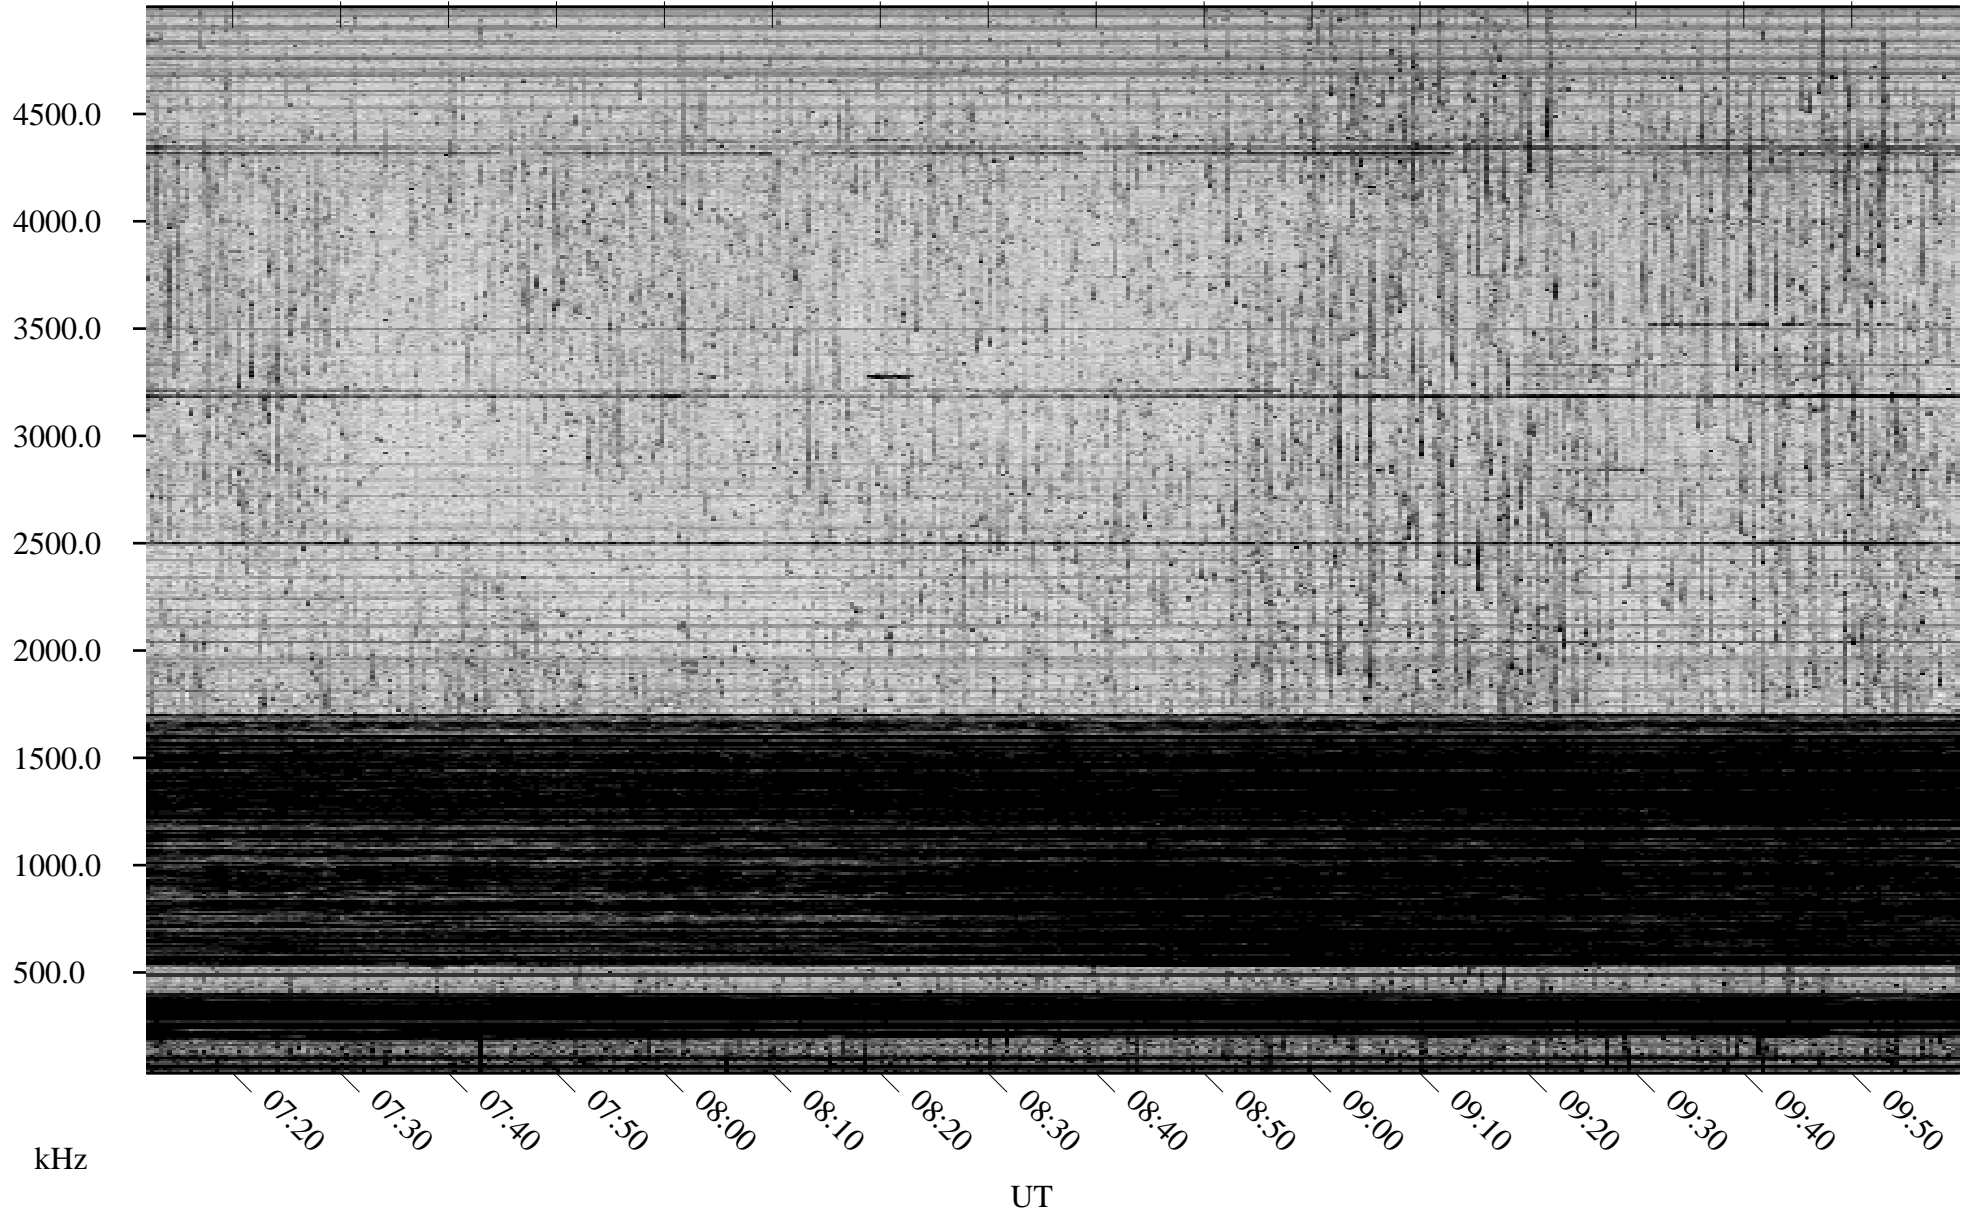

03/25/2007 Churchill, Manitoba

Linear Scale Black = 161 White = 15

CH07084L.R00m max_12

Page 1

03/25/2007 Churchill, Manitoba

Linear Scale Black = 161 White = 15

CH07084L.R00m max_12

Page 2

03/26/2007 Churchill, Manitoba

Linear Scale Black = 161 White = 15

CH07084L.R00m max_12

Page 3

03/26/2007 Churchill, Manitoba

Linear Scale Black = 161 White = 15

CH07084L.R00m max_12

Page 4

03/26/2007 Churchill, Manitoba

Linear Scale Black = 161 White = 15

CH07084L.R00m max_12

Page 5

03/26/2007 Churchill, Manitoba

Linear Scale Black = 161 White = 15

CH07084L.R00m max_12

Page 6

03/26/2007 Churchill, Manitoba

Linear Scale Black = 161 White = 15

CH07084L.R00m max_12

Page 7

03/26/2007 Churchill, Manitoba

Linear Scale Black = 161 White = 15

CH07084L.R00m max_12

Page 8