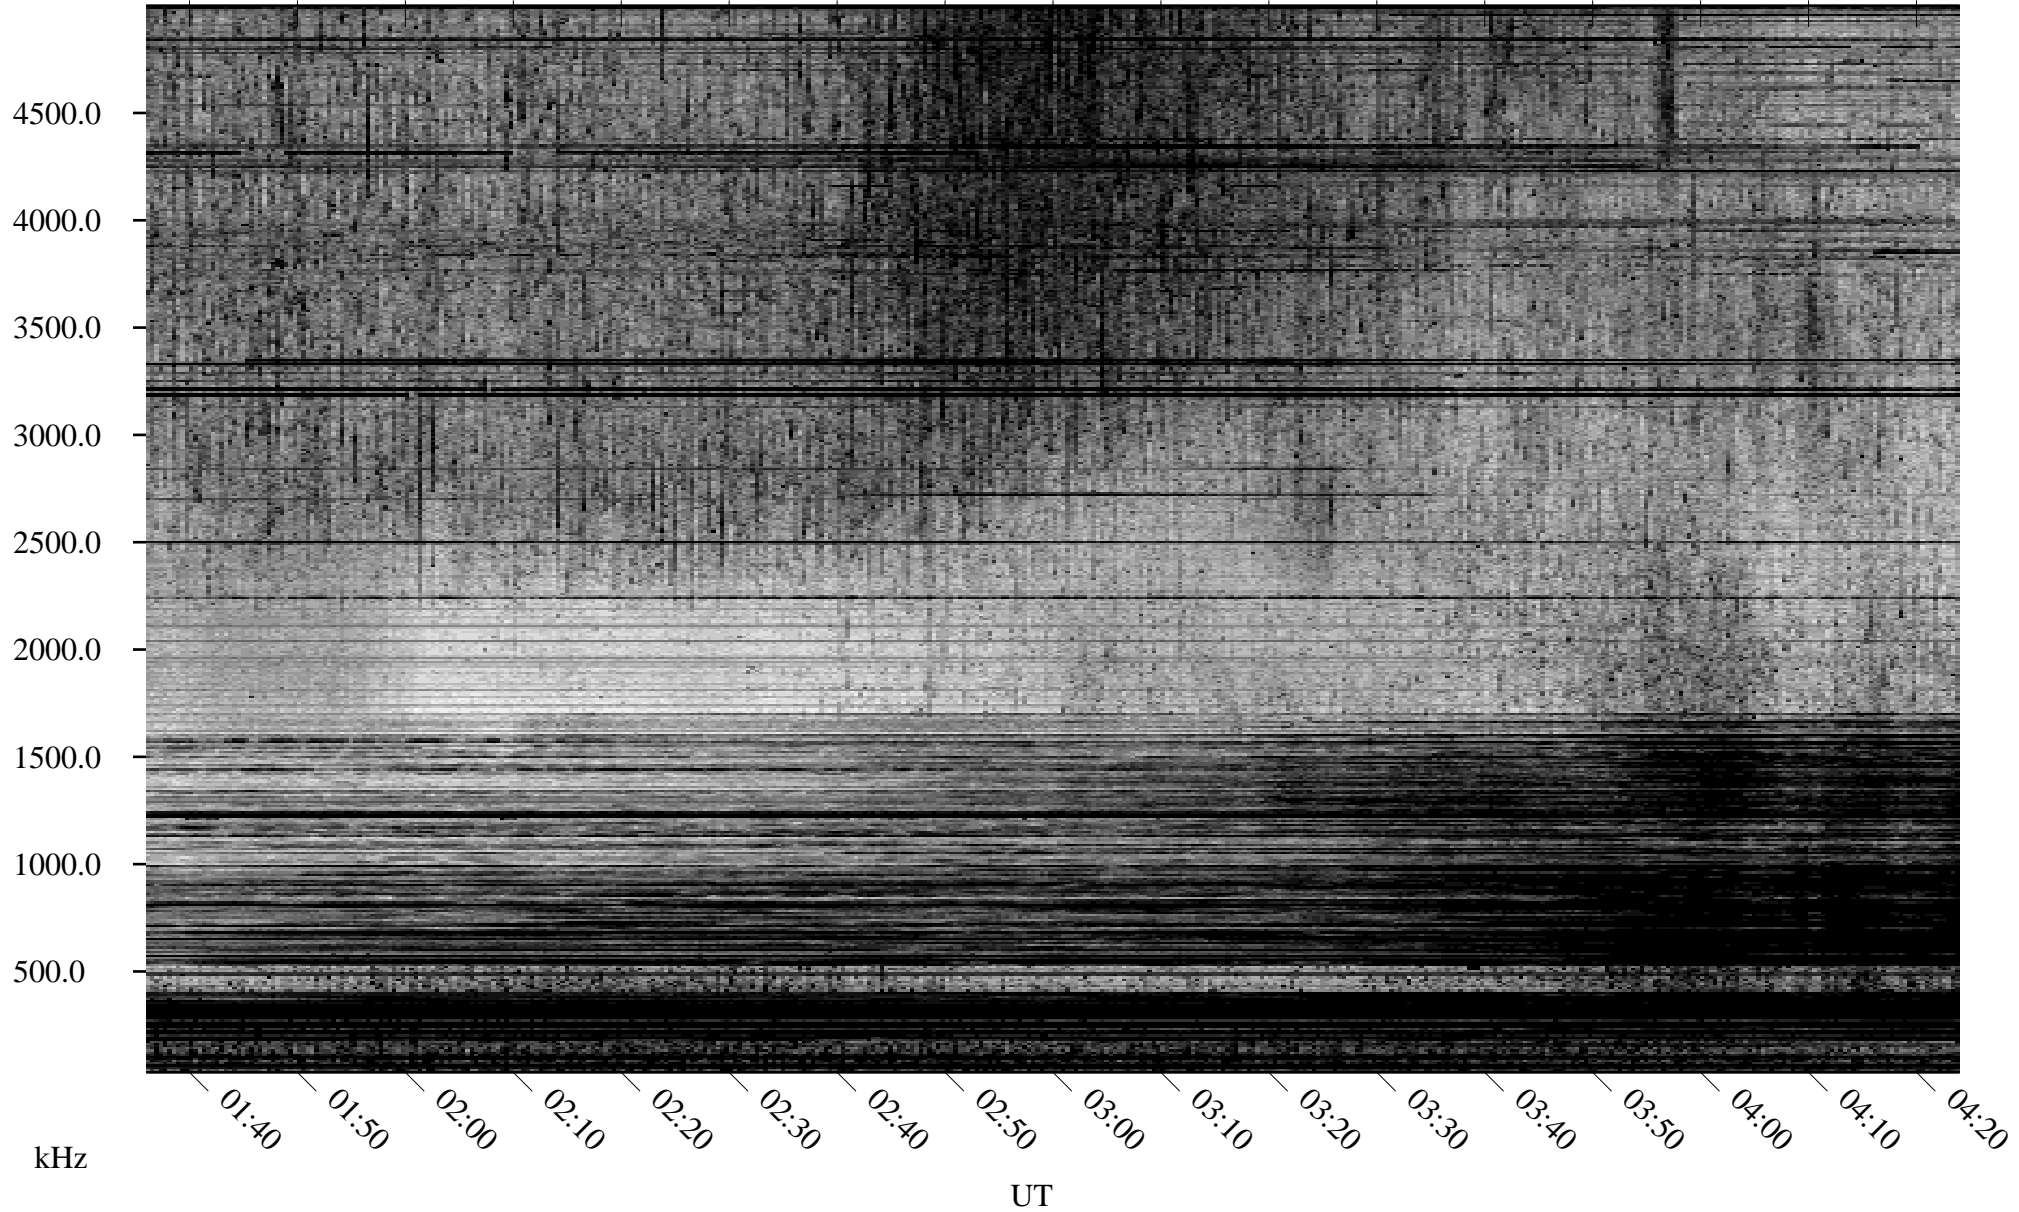

03/25/2007 Churchill, Manitoba

Linear Scale Black = 161 White = 15

CH07084L.R00m max_12

Page 1

03/25/2007 Churchill, Manitoba

Linear Scale Black = 161 White = 15

CH07084L.R00m max_12

Page 2

03/26/2007 Churchill, Manitoba

Linear Scale Black = 161 White = 15

CH07084L.R00m max_12

Page 3

03/26/2007 Churchill, Manitoba

Linear Scale Black = 161 White = 15

CH07084L.R00m max_12

Page 4

03/26/2007 Churchill, Manitoba

Linear Scale Black = 161 White = 15

CH07084L.R00m max_12

Page 5

03/26/2007 Churchill, Manitoba

Linear Scale Black = 161 White = 15

CH07084L.R00m max_12

Page 6

03/26/2007 Churchill, Manitoba

Linear Scale Black = 161 White = 15

CH07084L.R00m max_12

Page 7

03/26/2007 Churchill, Manitoba

Linear Scale Black = 161 White = 15

CH07084L.R00m max_12

Page 8