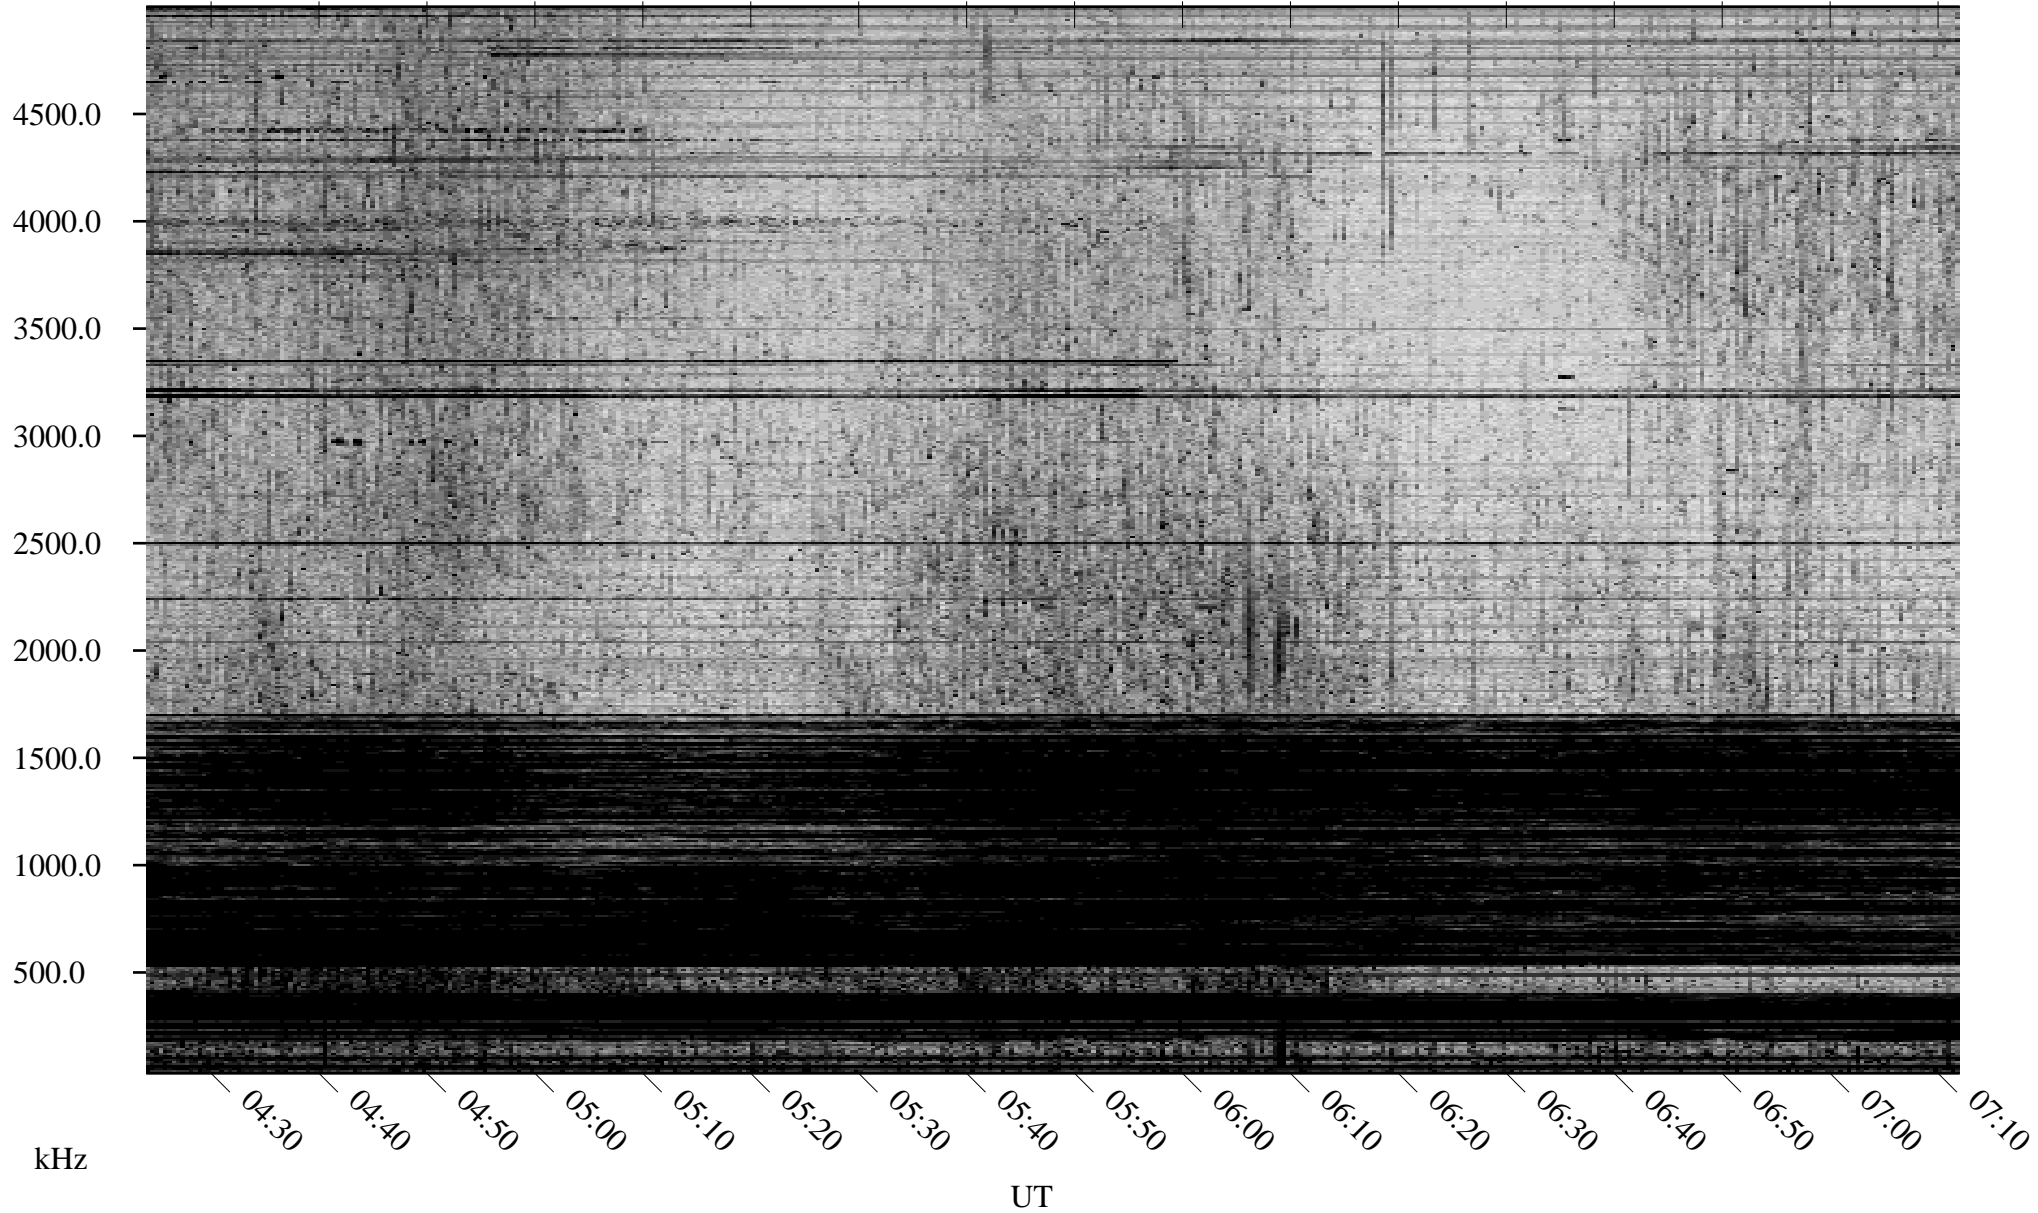

03/25/2007 Churchill, Manitoba

Linear Scale Black = 161 White = 15

CH07084L.R00m max_12

Page 1

03/25/2007 Churchill, Manitoba

Linear Scale Black = 161 White = 15

CH07084L.R00m max_12

Page 2

03/26/2007 Churchill, Manitoba

Linear Scale Black = 161 White = 15

CH07084L.R00m max_12

Page 3

03/26/2007 Churchill, Manitoba

Linear Scale Black = 161 White = 15

CH07084L.R00m max_12

Page 4

03/26/2007 Churchill, Manitoba

Linear Scale Black = 161 White = 15

CH07084L.R00m max_12

Page 5

03/26/2007 Churchill, Manitoba

Linear Scale Black = 161 White = 15

CH07084L.R00m max_12

Page 6

03/26/2007 Churchill, Manitoba

Linear Scale Black = 161 White = 15

CH07084L.R00m max_12

Page 7

03/26/2007 Churchill, Manitoba

Linear Scale Black = 161 White = 15

CH07084L.R00m max_12

Page 8