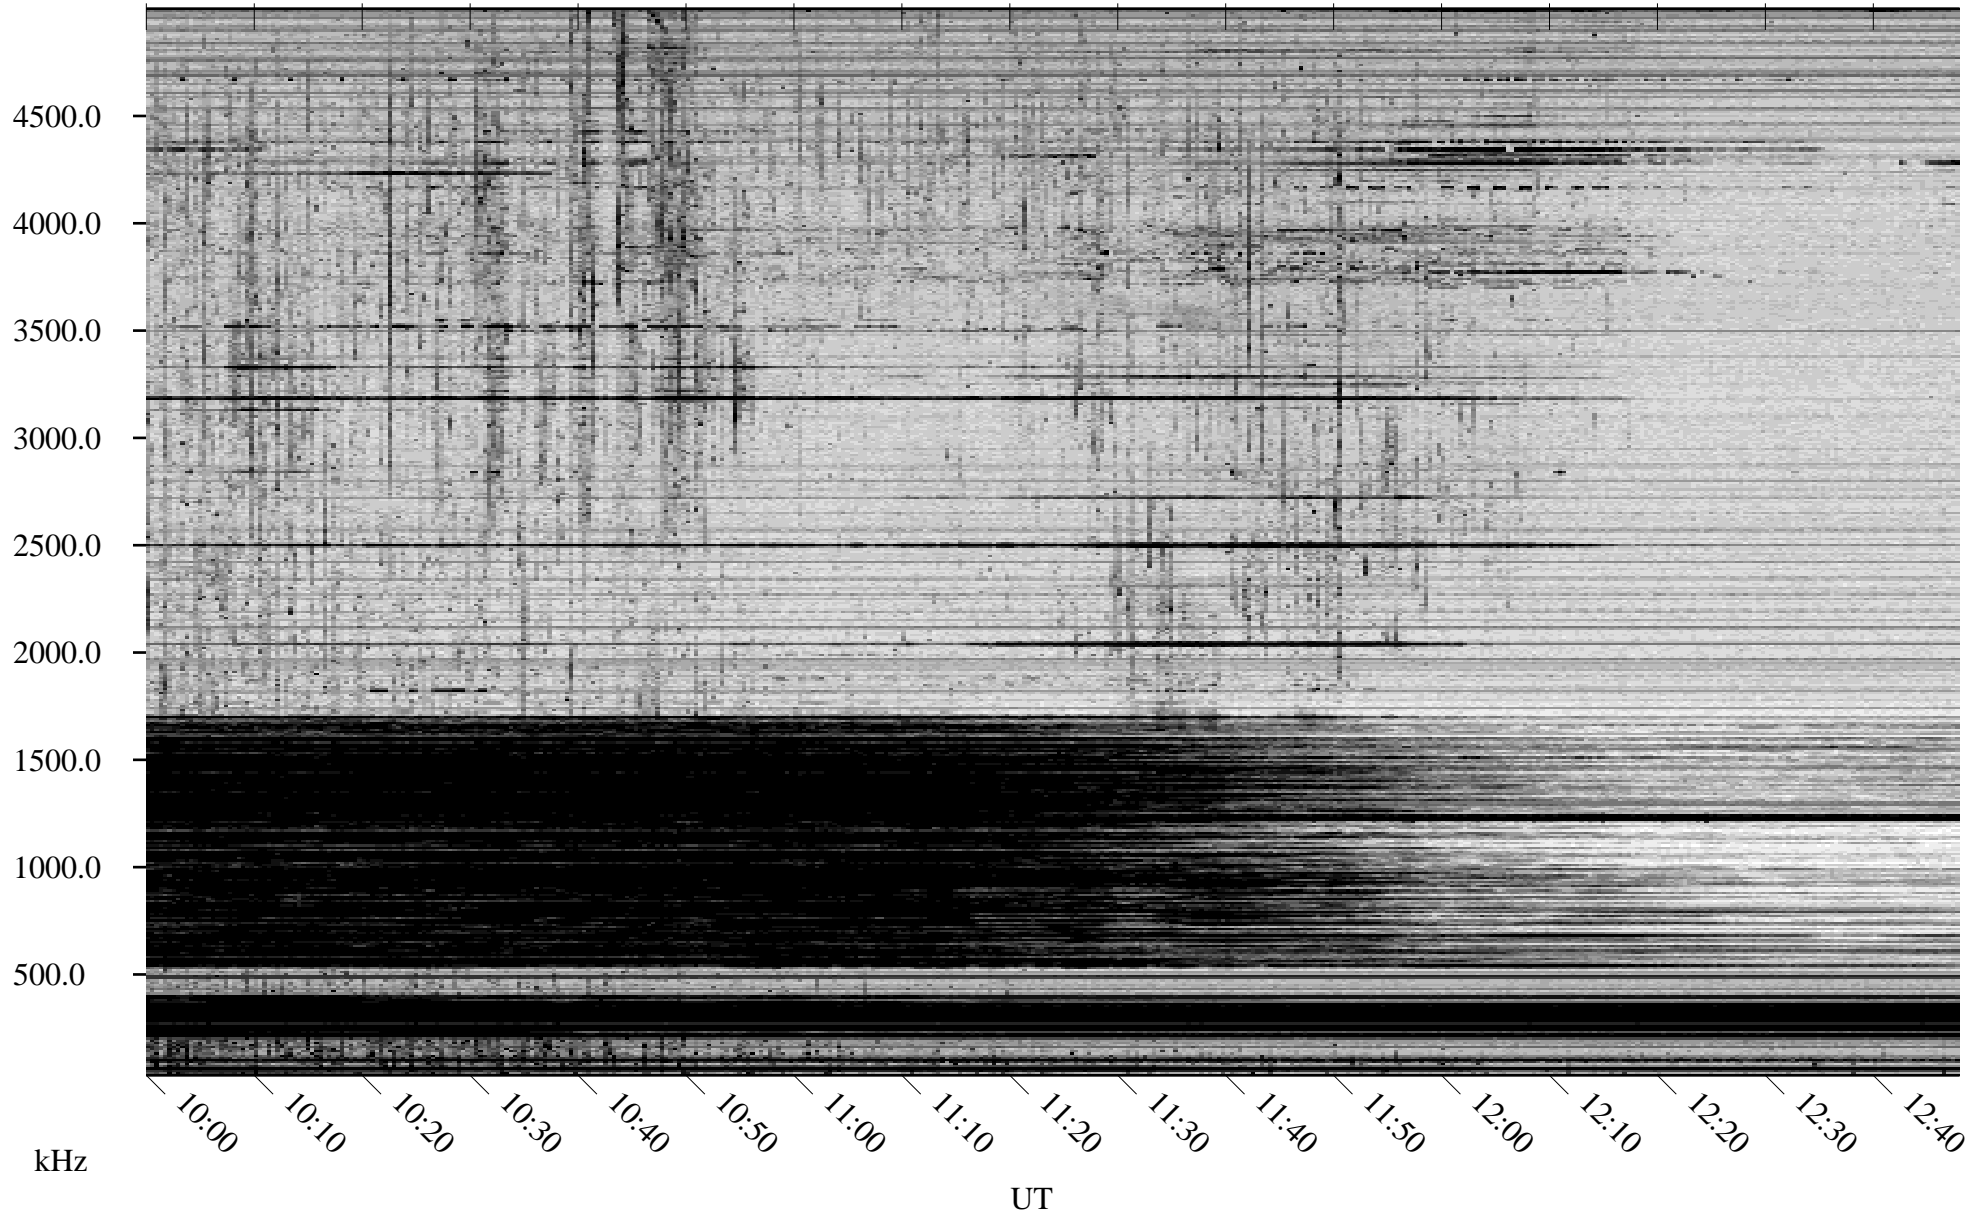

03/25/2007 Churchill, Manitoba

Linear Scale Black = 161 White = 15

CH07084L.R00m max_12

Page 1

03/25/2007 Churchill, Manitoba

Linear Scale Black = 161 White = 15

CH07084L.R00m max_12

Page 2

03/26/2007 Churchill, Manitoba

Linear Scale Black = 161 White = 15

CH07084L.R00m max_12

Page 3

03/26/2007 Churchill, Manitoba

Linear Scale Black = 161 White = 15

CH07084L.R00m max_12

Page 4

03/26/2007 Churchill, Manitoba

Linear Scale Black = 161 White = 15

CH07084L.R00m max_12

Page 5

03/26/2007 Churchill, Manitoba

Linear Scale Black = 161 White = 15

CH07084L.R00m max_12

Page 6

03/26/2007 Churchill, Manitoba

Linear Scale Black = 161 White = 15

CH07084L.R00m max_12

Page 7

03/26/2007 Churchill, Manitoba

Linear Scale Black = 161 White = 15

CH07084L.R00m max_12

Page 8