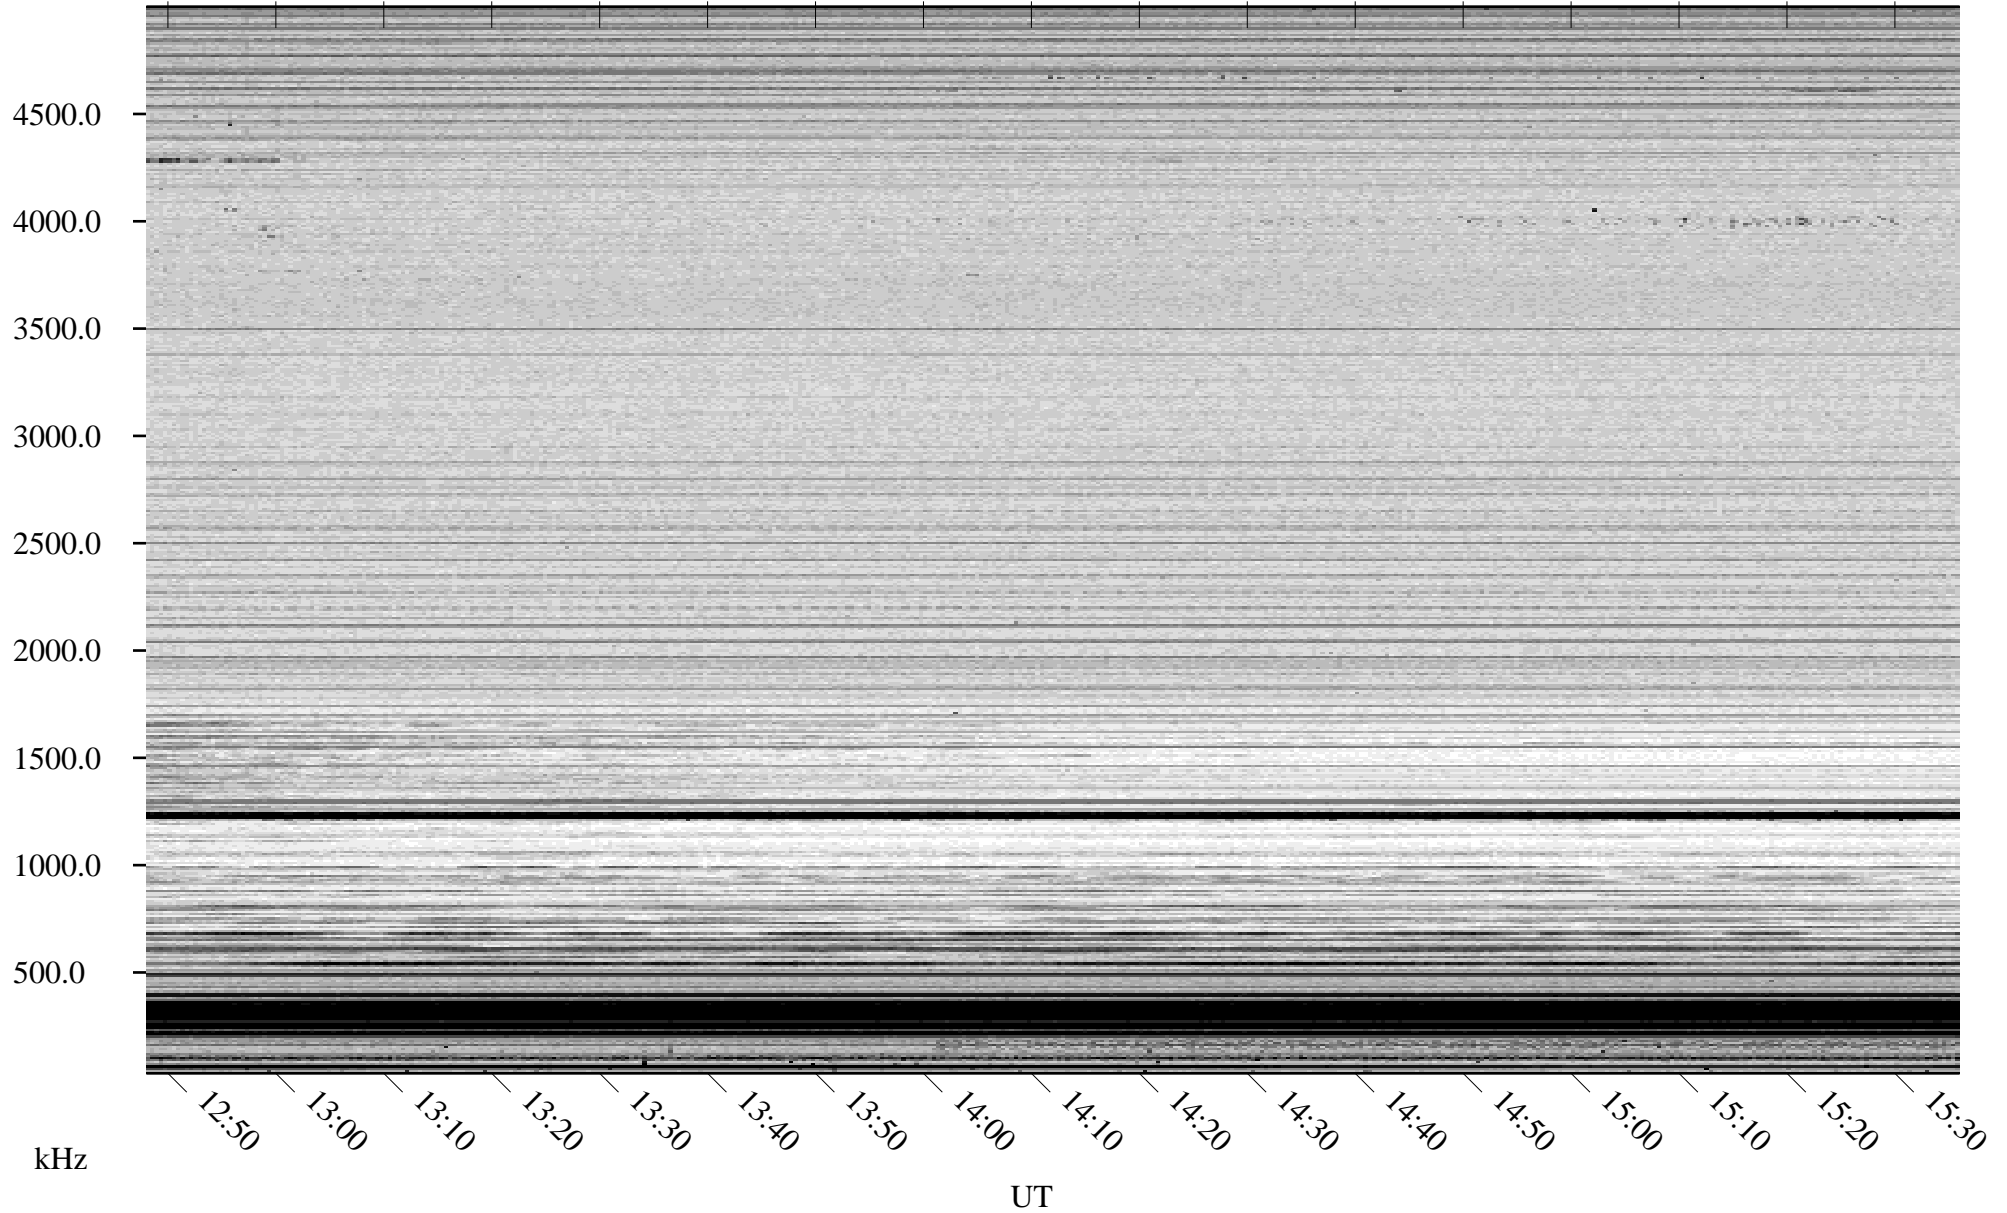

03/25/2007 Churchill, Manitoba

Linear Scale Black = 161 White = 15

CH07084L.R00m max_12

Page 1

03/25/2007 Churchill, Manitoba

Linear Scale Black = 161 White = 15

CH07084L.R00m max_12

Page 2

03/26/2007 Churchill, Manitoba

Linear Scale Black = 161 White = 15

CH07084L.R00m max_12

Page 3

03/26/2007 Churchill, Manitoba

Linear Scale Black = 161 White = 15

CH07084L.R00m max_12

Page 4

03/26/2007 Churchill, Manitoba

Linear Scale Black = 161 White = 15

CH07084L.R00m max_12

Page 5

03/26/2007 Churchill, Manitoba

Linear Scale Black = 161 White = 15

CH07084L.R00m max_12

Page 6

03/26/2007 Churchill, Manitoba

Linear Scale Black = 161 White = 15

CH07084L.R00m max_12

Page 7

03/26/2007 Churchill, Manitoba

Linear Scale Black = 161 White = 15

CH07084L.R00m max_12

Page 8