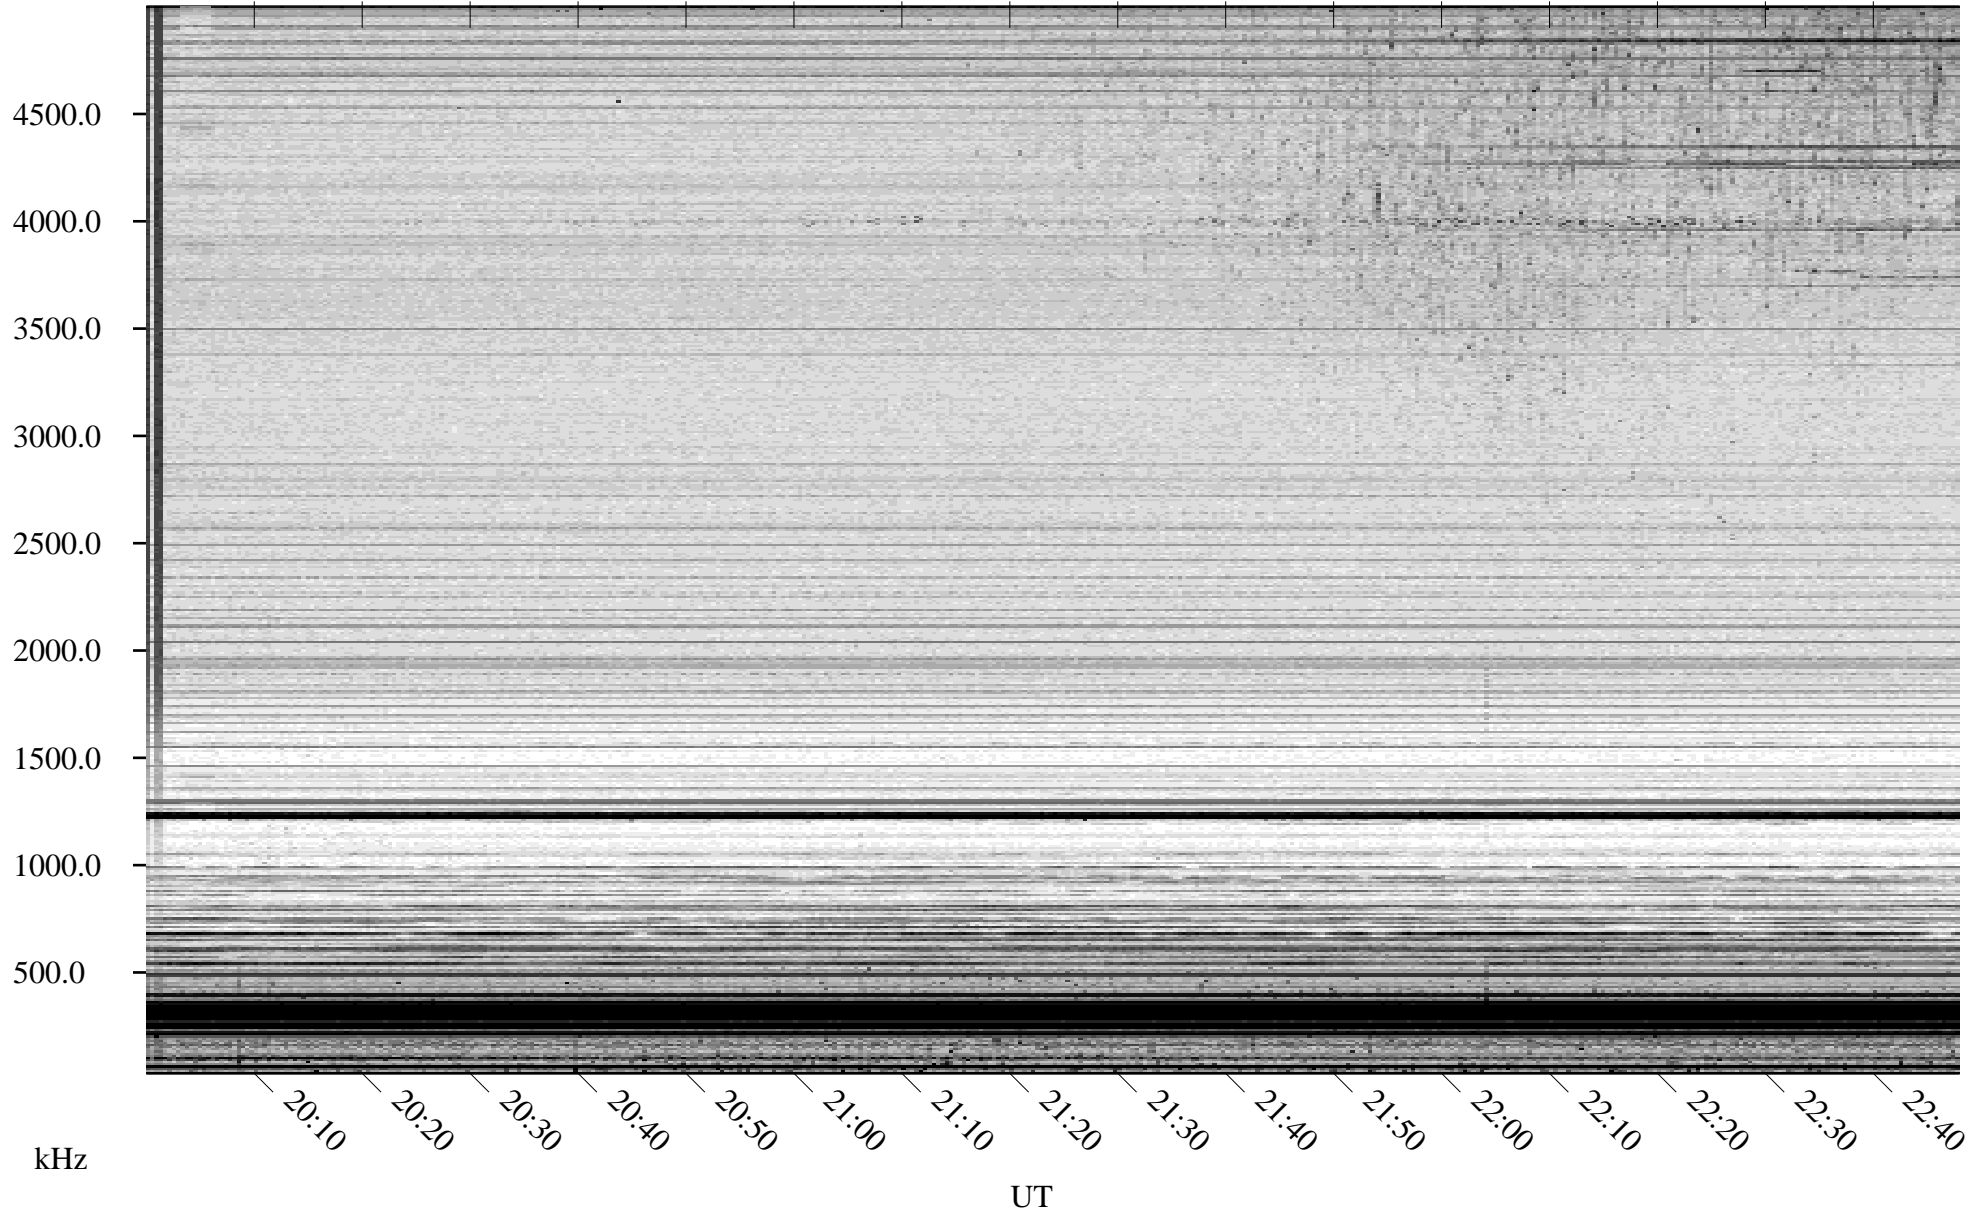

03/25/2007 Churchill, Manitoba

Linear Scale Black = 161 White = 15

CH07084L.R00m max_12

Page 1

03/25/2007 Churchill, Manitoba

Linear Scale Black = 161 White = 15

CH07084L.R00m max_12

Page 2

03/26/2007 Churchill, Manitoba

Linear Scale Black = 161 White = 15

CH07084L.R00m max_12

Page 3

03/26/2007 Churchill, Manitoba

Linear Scale Black = 161 White = 15

CH07084L.R00m max_12

Page 4

03/26/2007 Churchill, Manitoba

Linear Scale Black = 161 White = 15

CH07084L.R00m max_12

Page 5

03/26/2007 Churchill, Manitoba

Linear Scale Black = 161 White = 15

CH07084L.R00m max_12

Page 6

03/26/2007 Churchill, Manitoba

Linear Scale Black = 161 White = 15

CH07084L.R00m max_12

Page 7

03/26/2007 Churchill, Manitoba

Linear Scale Black = 161 White = 15

CH07084L.R00m max_12

Page 8