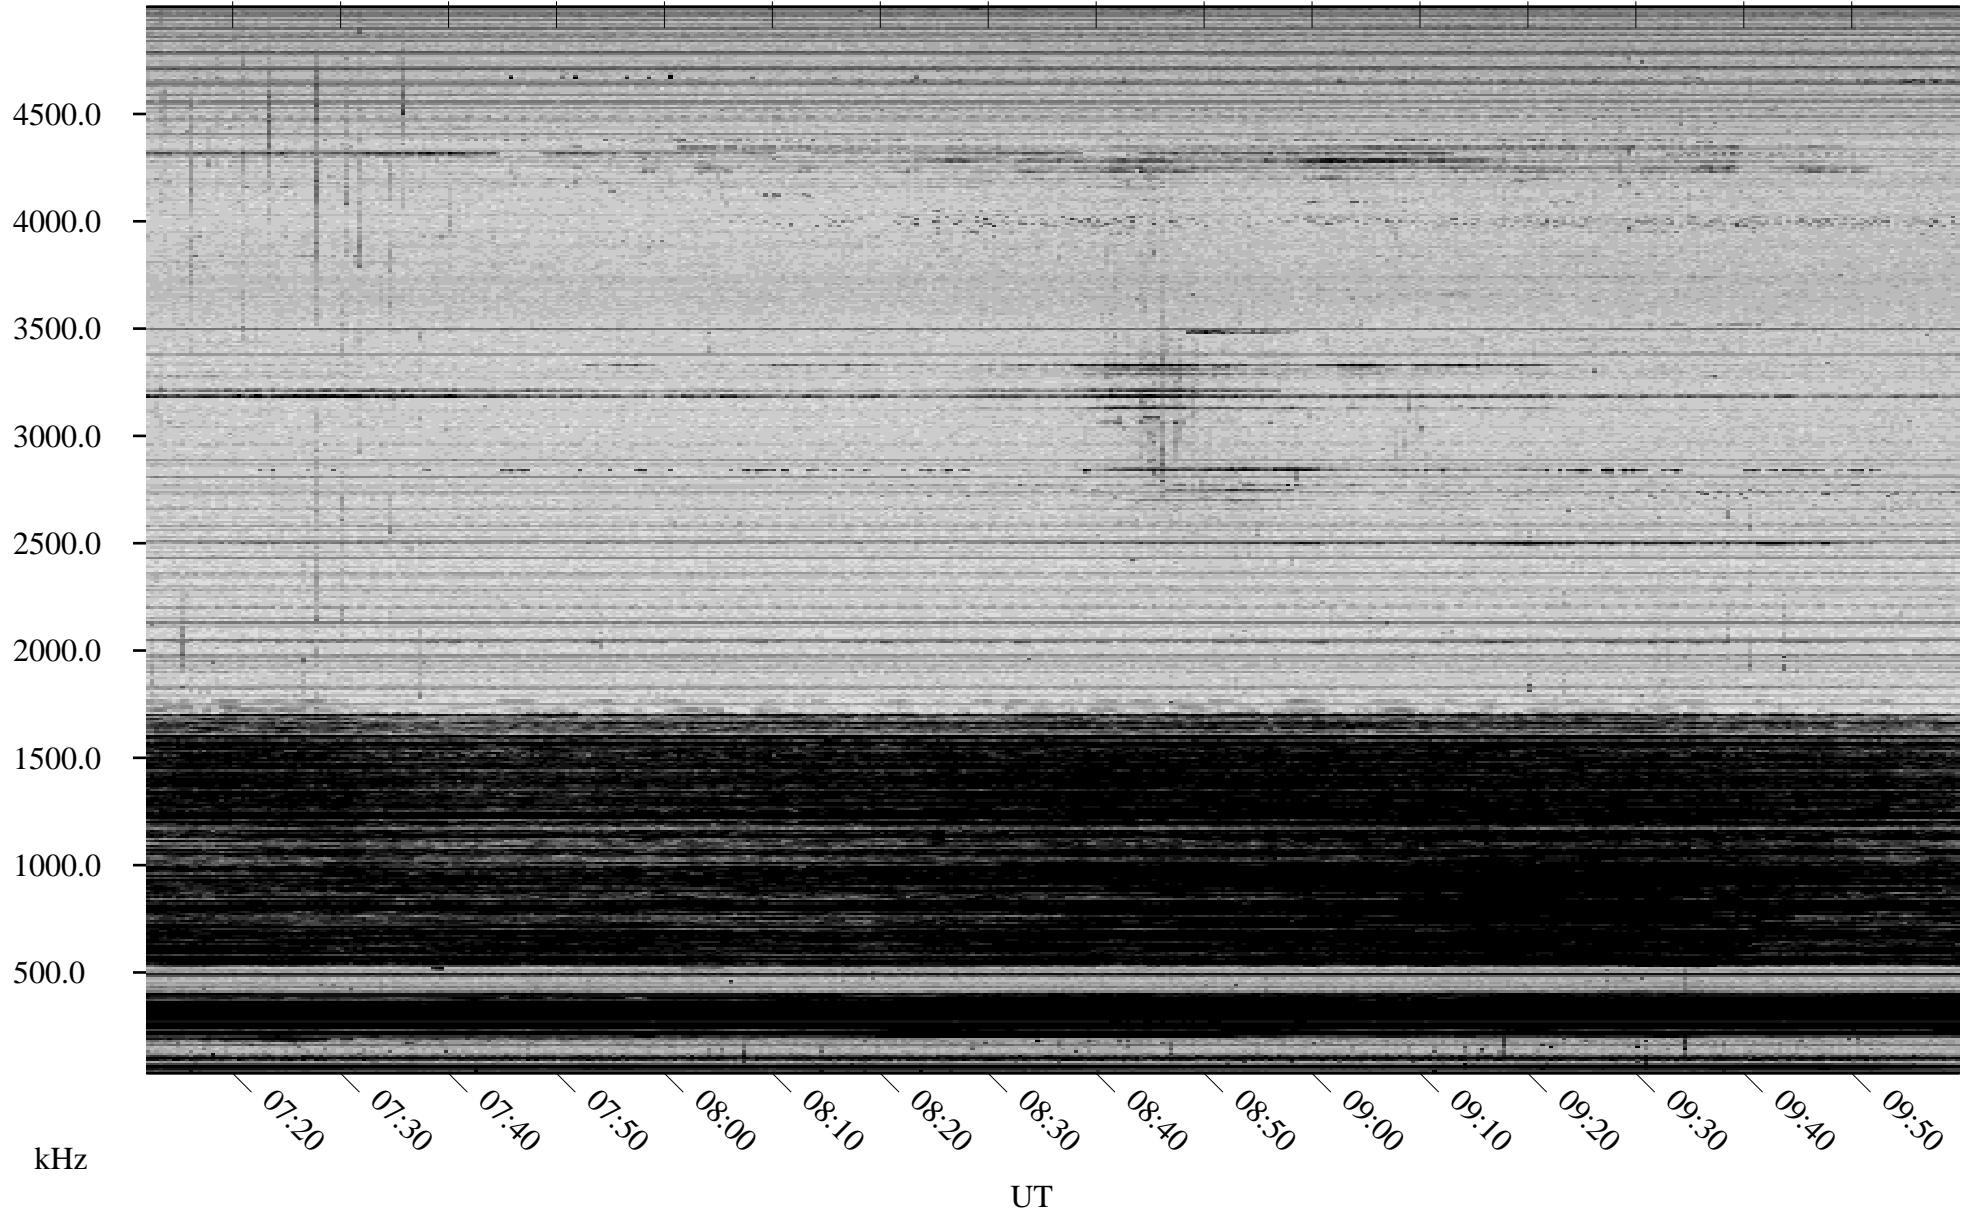

03/26/2007 Churchill, Manitoba

Linear Scale Black = 161 White = 15

CH07085L.R00m max_12

Page 1

03/26/2007 Churchill, Manitoba

Linear Scale Black = 161 White = 15

CH07085L.R00m max_12

Page 2

03/27/2007 Churchill, Manitoba

Linear Scale Black = 161 White = 15

CH07085L.R00m max_12

Page 3

03/27/2007 Churchill, Manitoba

Linear Scale Black = 161 White = 15

CH07085L.R00m max_12

Page 4

03/27/2007 Churchill, Manitoba

Linear Scale Black = 161 White = 15

CH07085L.R00m max_12

Page 5

03/27/2007 Churchill, Manitoba

Linear Scale Black = 161 White = 15

CH07085L.R00m max_12

Page 6

03/27/2007 Churchill, Manitoba

Linear Scale Black = 161 White = 15

CH07085L.R00m max_12

Page 7

03/27/2007 Churchill, Manitoba

Linear Scale Black = 161 White = 15

CH07085L.R00m max_12