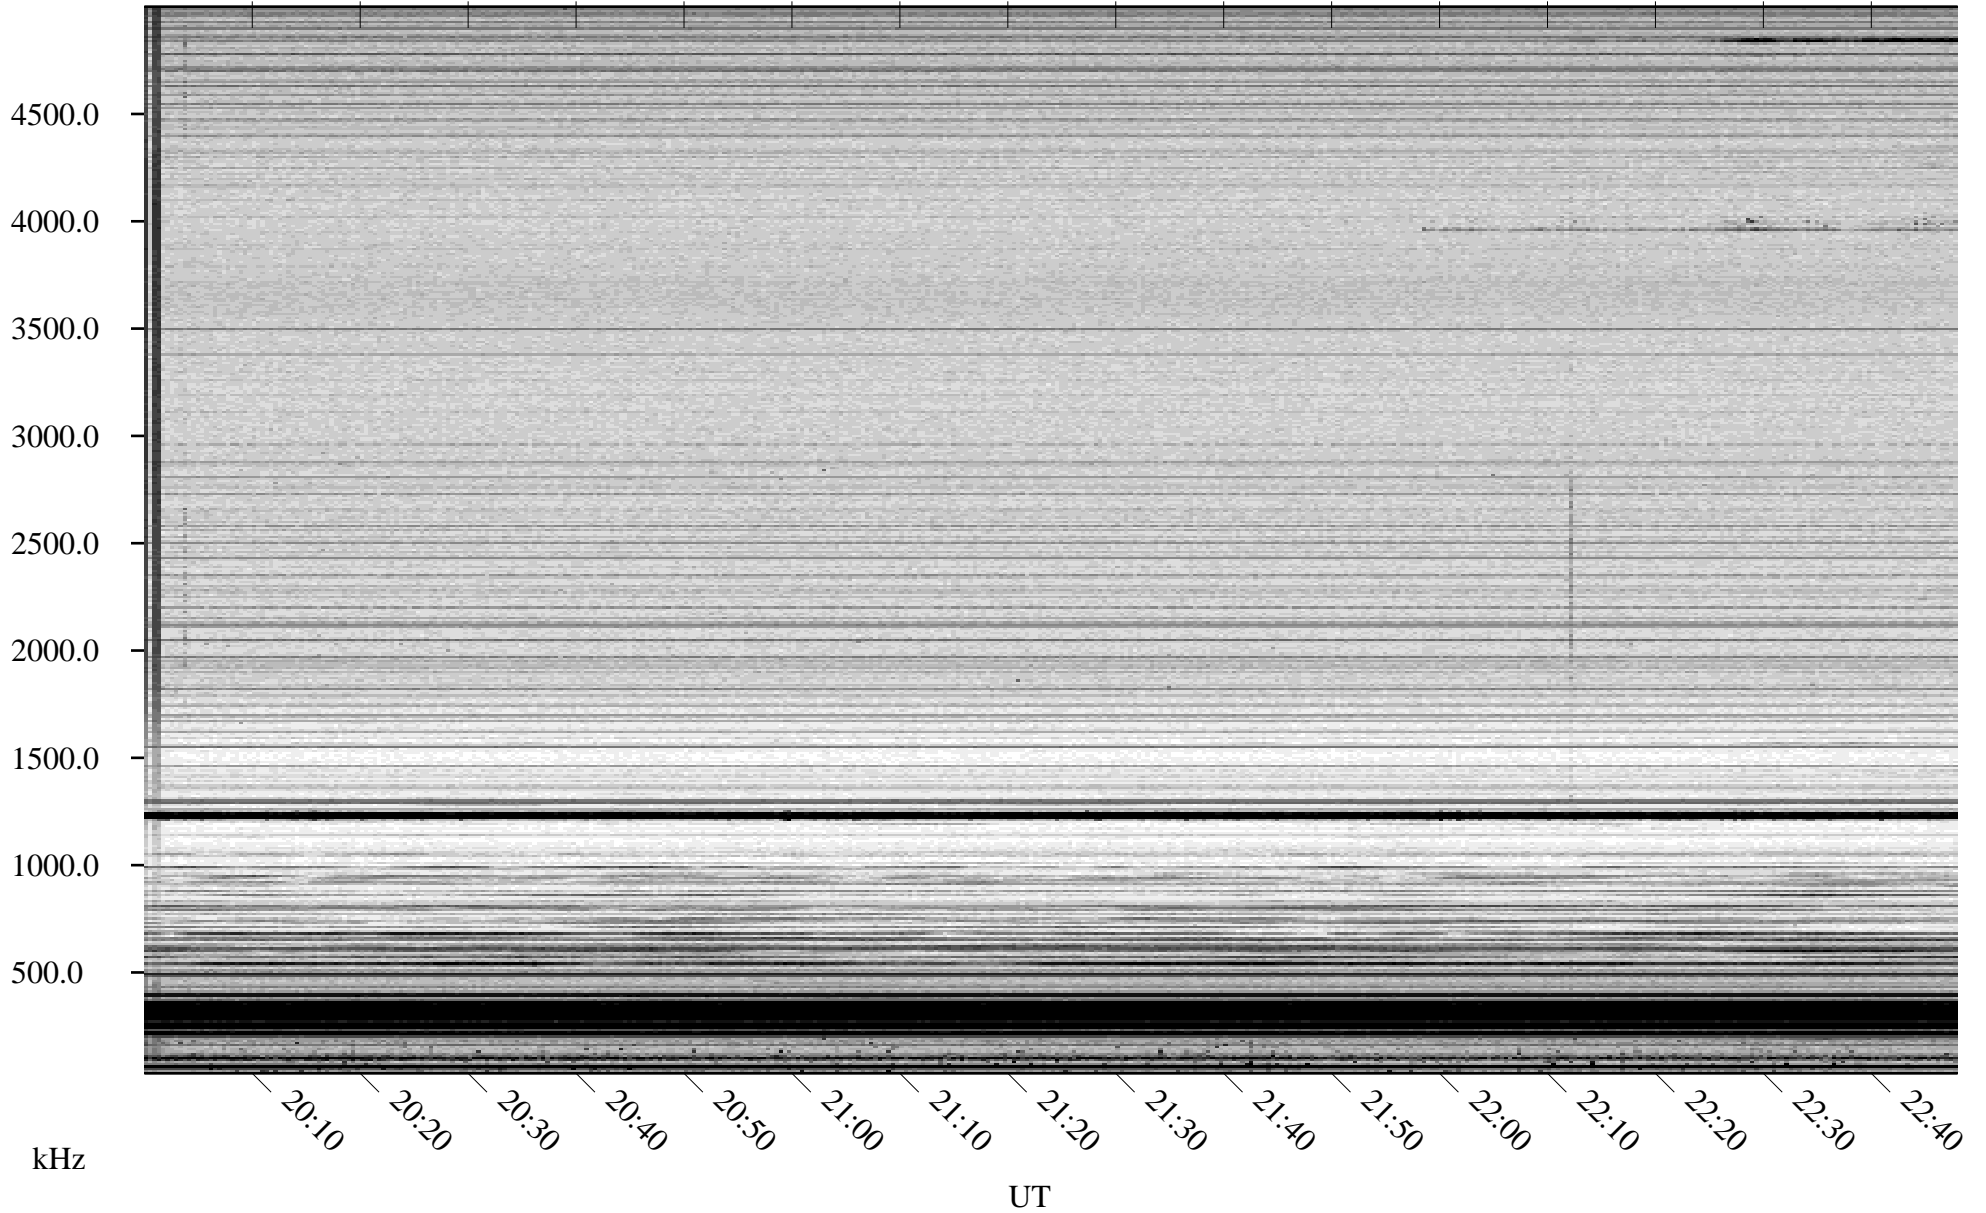

03/26/2007 Churchill, Manitoba

Linear Scale Black = 161 White = 15

CH07085L.R00m max_12

Page 1

03/26/2007 Churchill, Manitoba

Linear Scale Black = 161 White = 15

CH07085L.R00m max_12

Page 2

03/27/2007 Churchill, Manitoba

Linear Scale Black = 161 White = 15

CH07085L.R00m max_12

Page 3

03/27/2007 Churchill, Manitoba

Linear Scale Black = 161 White = 15

CH07085L.R00m max_12

Page 4

03/27/2007 Churchill, Manitoba

Linear Scale Black = 161 White = 15

CH07085L.R00m max_12

Page 5

03/27/2007 Churchill, Manitoba

Linear Scale Black = 161 White = 15

CH07085L.R00m max_12

Page 6

03/27/2007 Churchill, Manitoba

Linear Scale Black = 161 White = 15

CH07085L.R00m max_12

Page 7

03/27/2007 Churchill, Manitoba

Linear Scale Black = 161 White = 15

CH07085L.R00m max_12