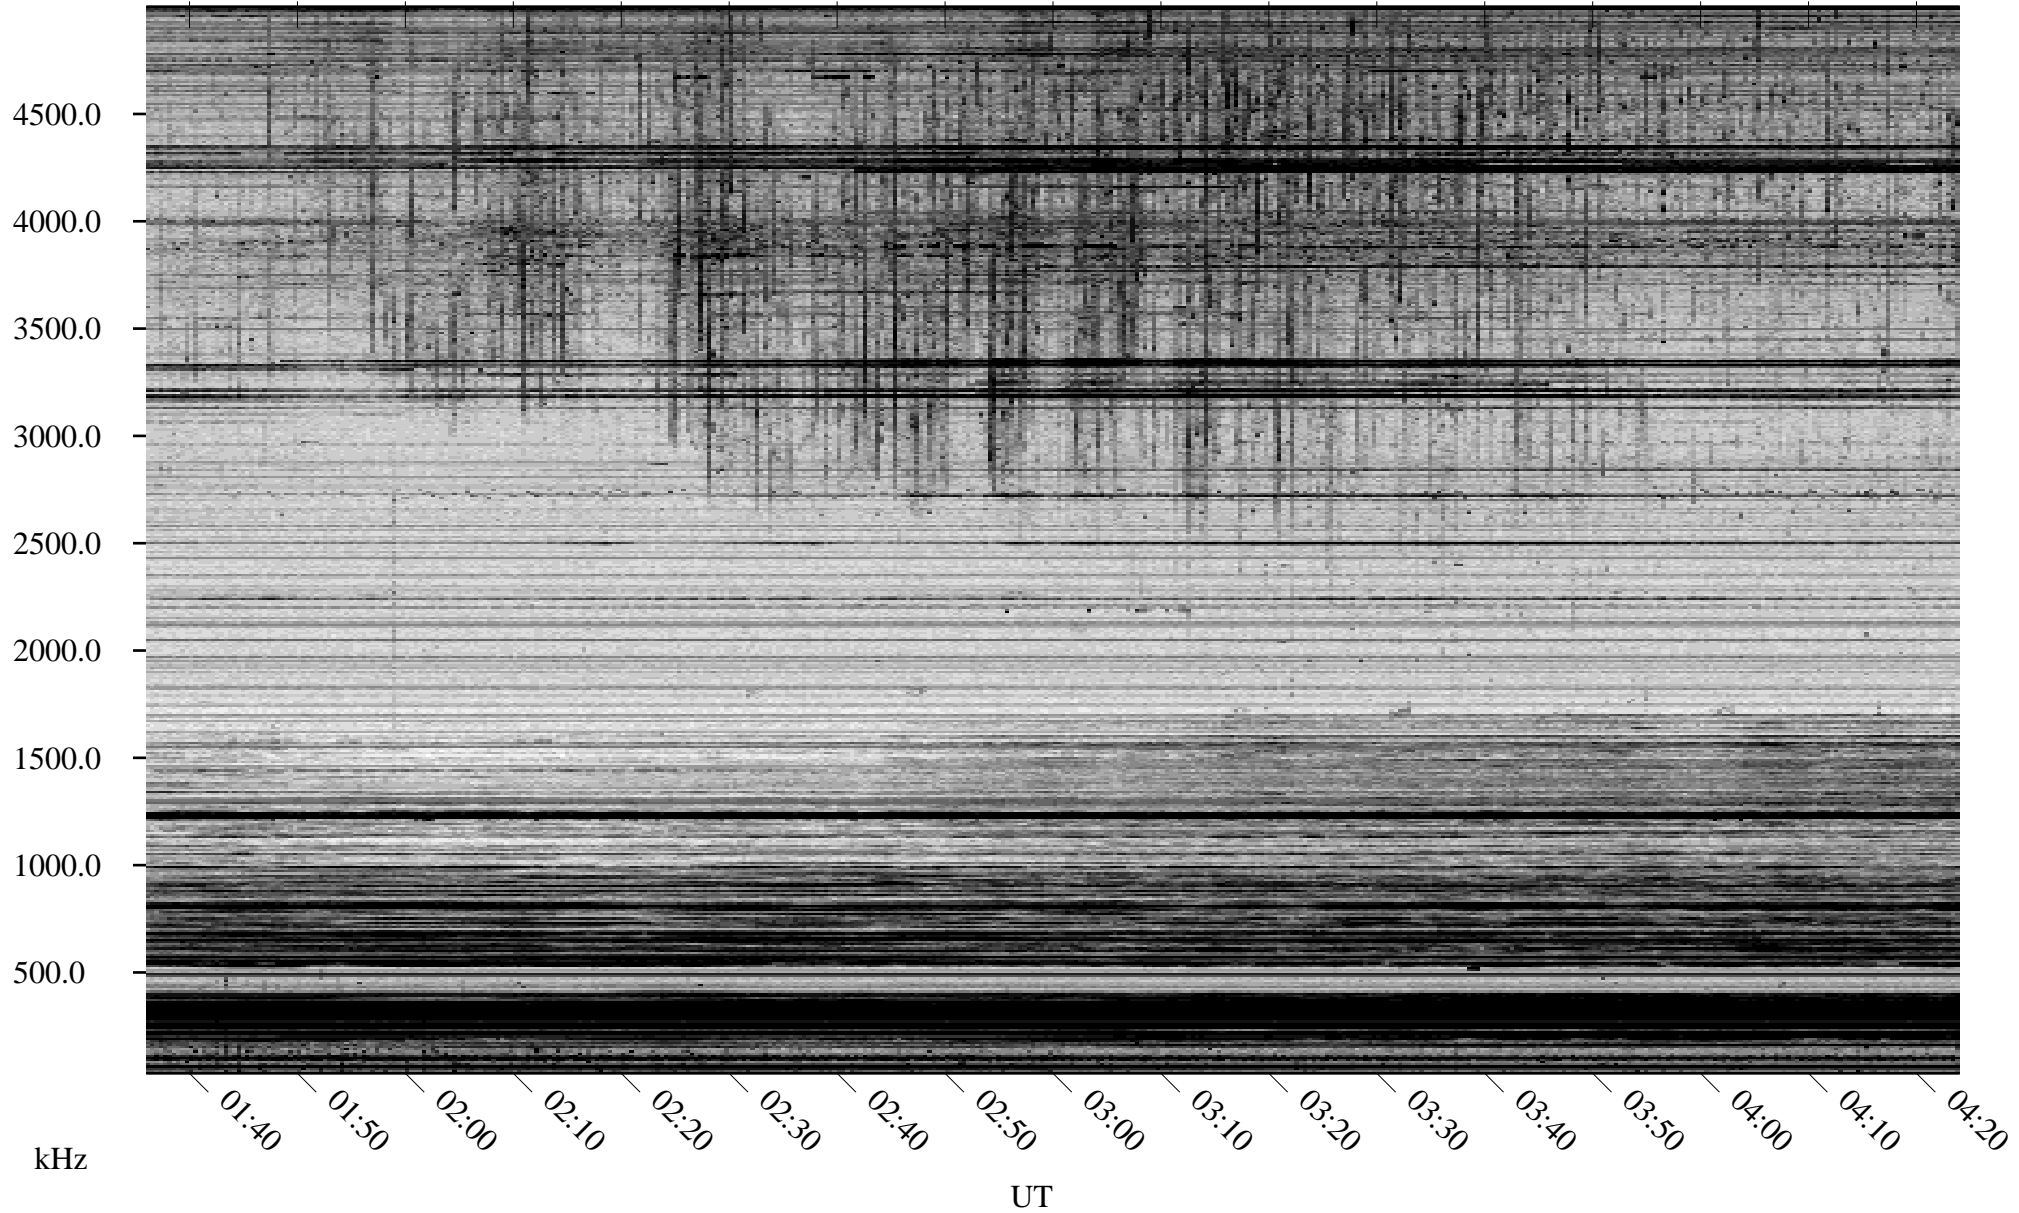

03/26/2007 Churchill, Manitoba

Linear Scale Black = 161 White = 15

CH07085L.R00m max_12

Page 1

03/26/2007 Churchill, Manitoba

Linear Scale Black = 161 White = 15

CH07085L.R00m max_12

Page 2

03/27/2007 Churchill, Manitoba

Linear Scale Black = 161 White = 15

CH07085L.R00m max_12

Page 3

03/27/2007 Churchill, Manitoba

Linear Scale Black = 161 White = 15

CH07085L.R00m max_12

Page 4

03/27/2007 Churchill, Manitoba

Linear Scale Black = 161 White = 15

CH07085L.R00m max_12

Page 5

03/27/2007 Churchill, Manitoba

Linear Scale Black = 161 White = 15

CH07085L.R00m max_12

Page 6

03/27/2007 Churchill, Manitoba

Linear Scale Black = 161 White = 15

CH07085L.R00m max_12

Page 7

03/27/2007 Churchill, Manitoba

Linear Scale Black = 161 White = 15

CH07085L.R00m max_12