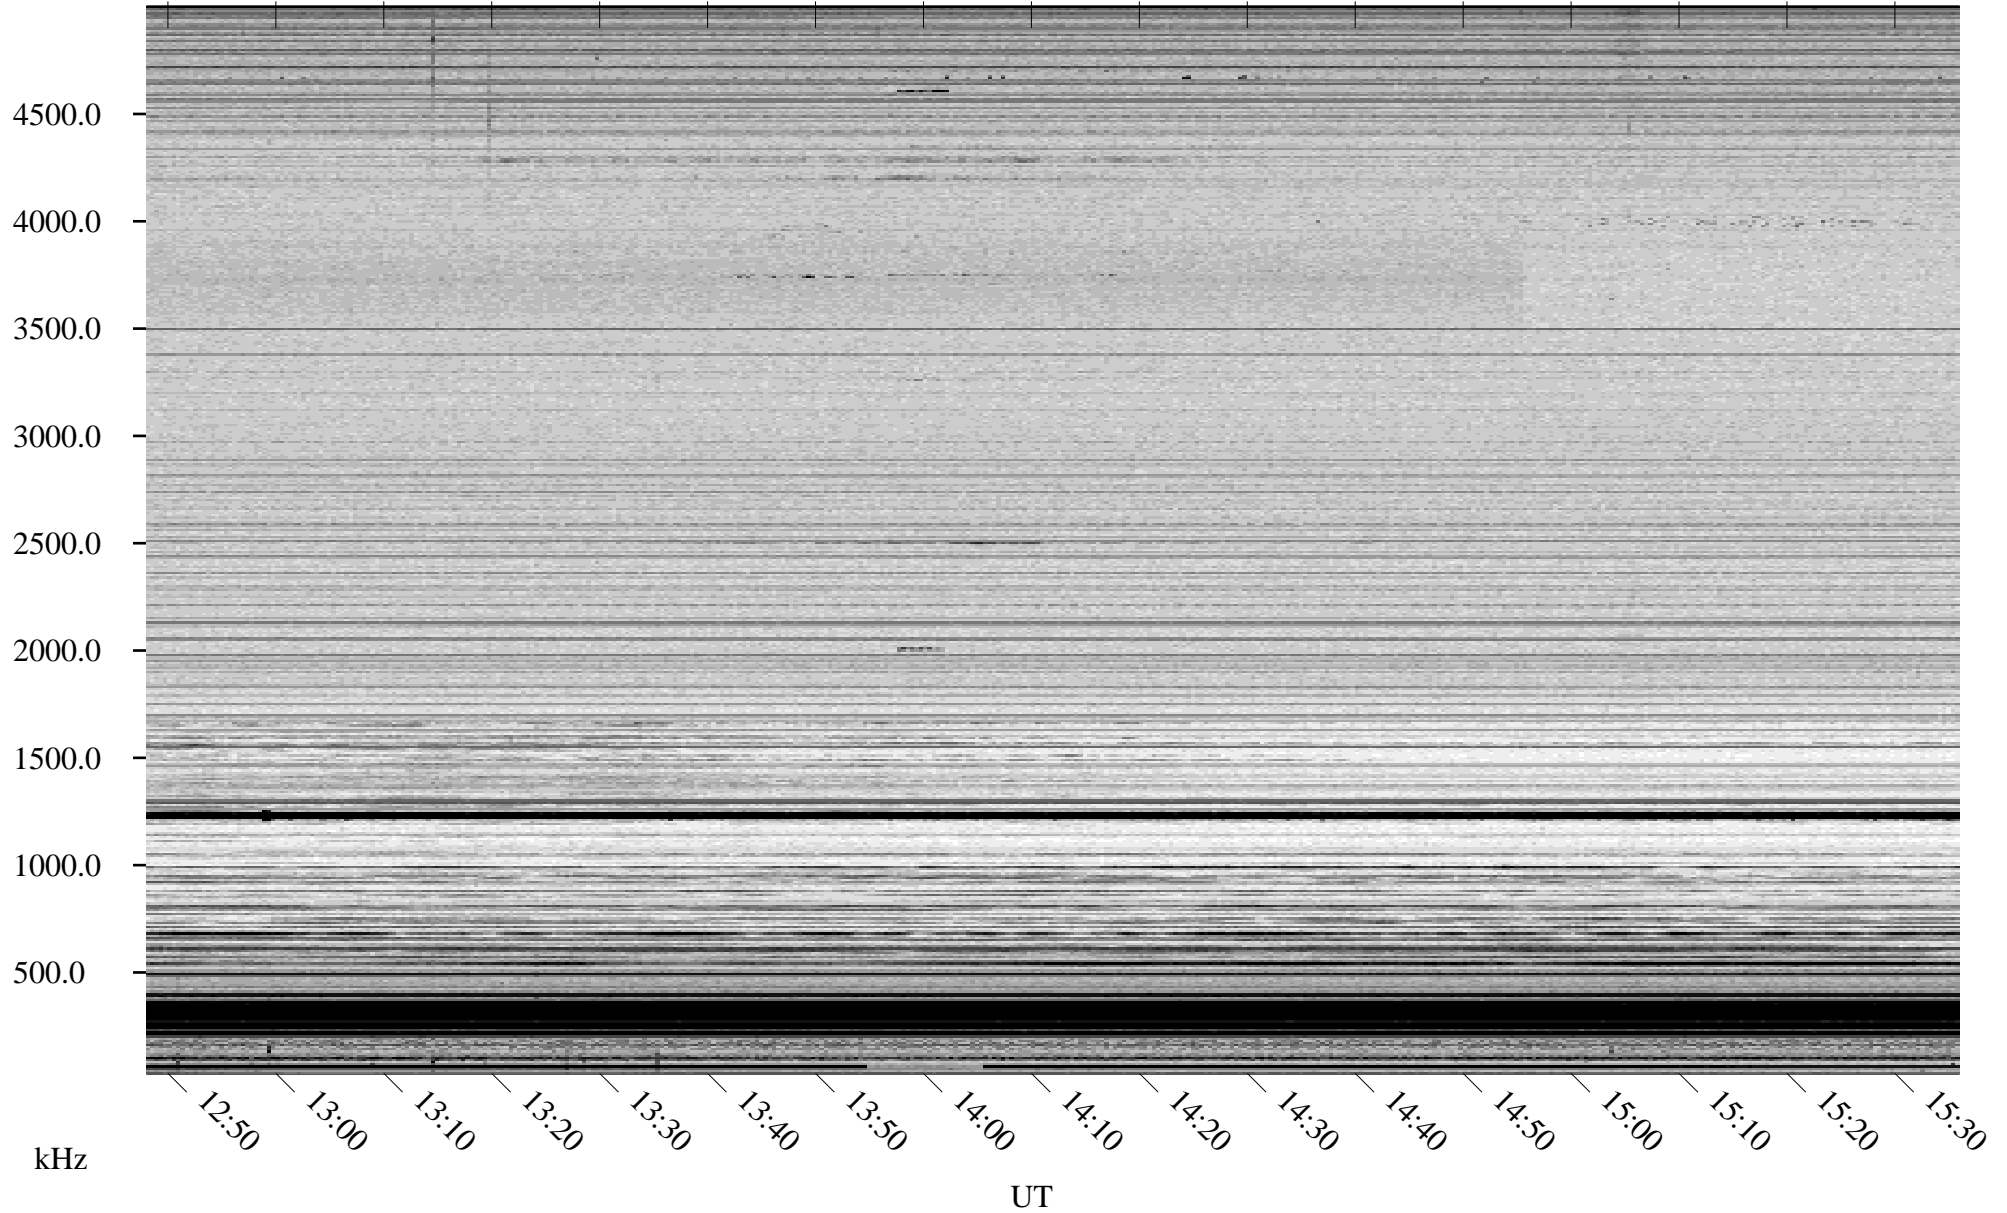

03/26/2007 Churchill, Manitoba

Linear Scale Black = 161 White = 15

CH07085L.R00m max_12

Page 1

03/26/2007 Churchill, Manitoba

Linear Scale Black = 161 White = 15

CH07085L.R00m max_12

Page 2

03/27/2007 Churchill, Manitoba

Linear Scale Black = 161 White = 15

CH07085L.R00m max_12

Page 3

03/27/2007 Churchill, Manitoba

Linear Scale Black = 161 White = 15

CH07085L.R00m max_12

Page 4

03/27/2007 Churchill, Manitoba

Linear Scale Black = 161 White = 15

CH07085L.R00m max_12

Page 5

03/27/2007 Churchill, Manitoba

Linear Scale Black = 161 White = 15

CH07085L.R00m max_12

Page 6

03/27/2007 Churchill, Manitoba

Linear Scale Black = 161 White = 15

CH07085L.R00m max_12

Page 7

03/27/2007 Churchill, Manitoba

Linear Scale Black = 161 White = 15

CH07085L.R00m max_12