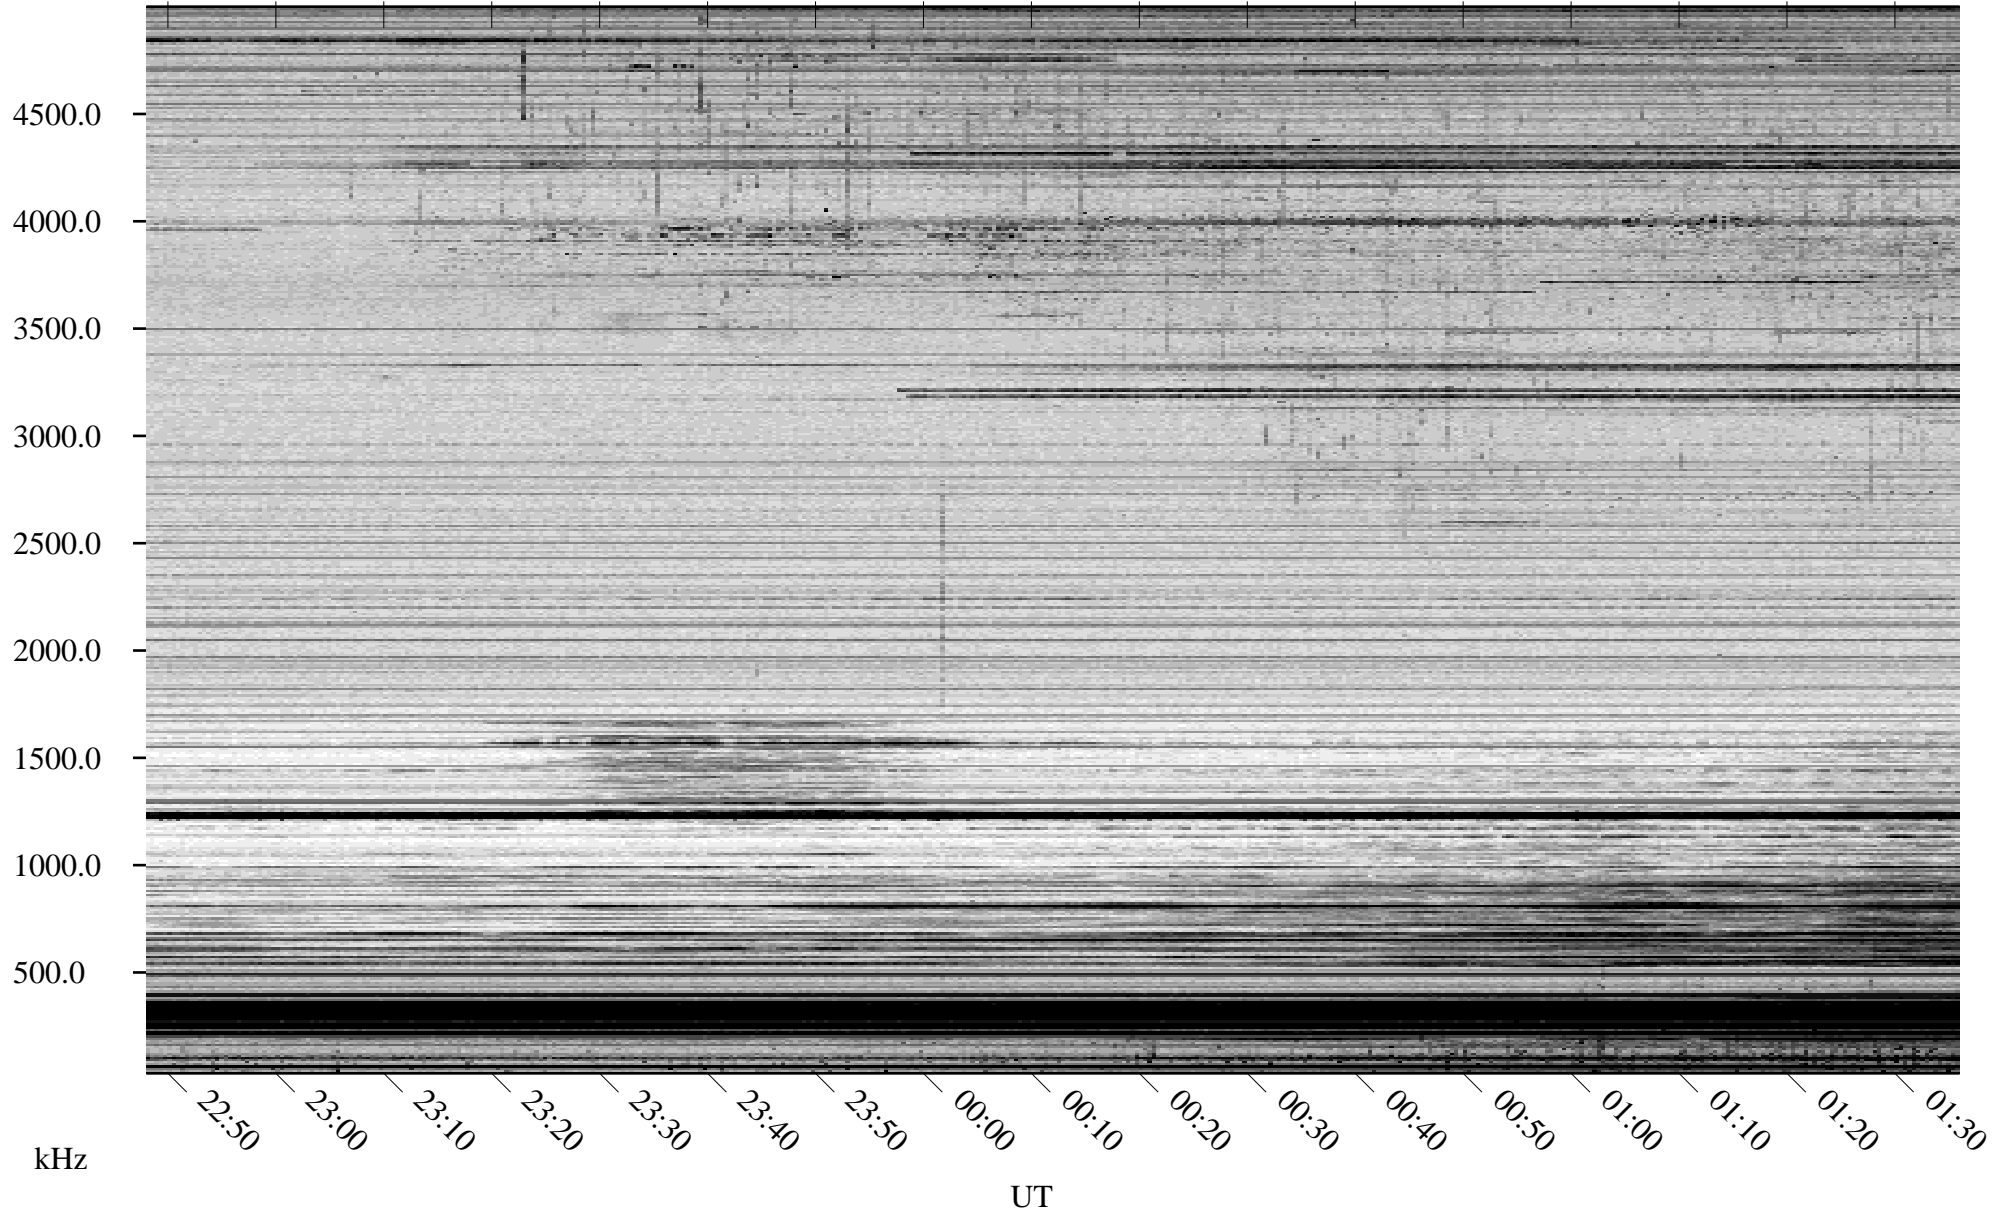

03/26/2007 Churchill, Manitoba

Linear Scale Black = 161 White = 15

CH07085L.R00m max_12

Page 1

03/26/2007 Churchill, Manitoba

Linear Scale Black = 161 White = 15

CH07085L.R00m max_12

Page 2

03/27/2007 Churchill, Manitoba

Linear Scale Black = 161 White = 15

CH07085L.R00m max_12

Page 3

03/27/2007 Churchill, Manitoba

Linear Scale Black = 161 White = 15

CH07085L.R00m max_12

Page 4

03/27/2007 Churchill, Manitoba

Linear Scale Black = 161 White = 15

CH07085L.R00m max_12

Page 5

03/27/2007 Churchill, Manitoba

Linear Scale Black = 161 White = 15

CH07085L.R00m max_12

Page 6

03/27/2007 Churchill, Manitoba

Linear Scale Black = 161 White = 15

CH07085L.R00m max_12

Page 7

03/27/2007 Churchill, Manitoba

Linear Scale Black = 161 White = 15

CH07085L.R00m max_12