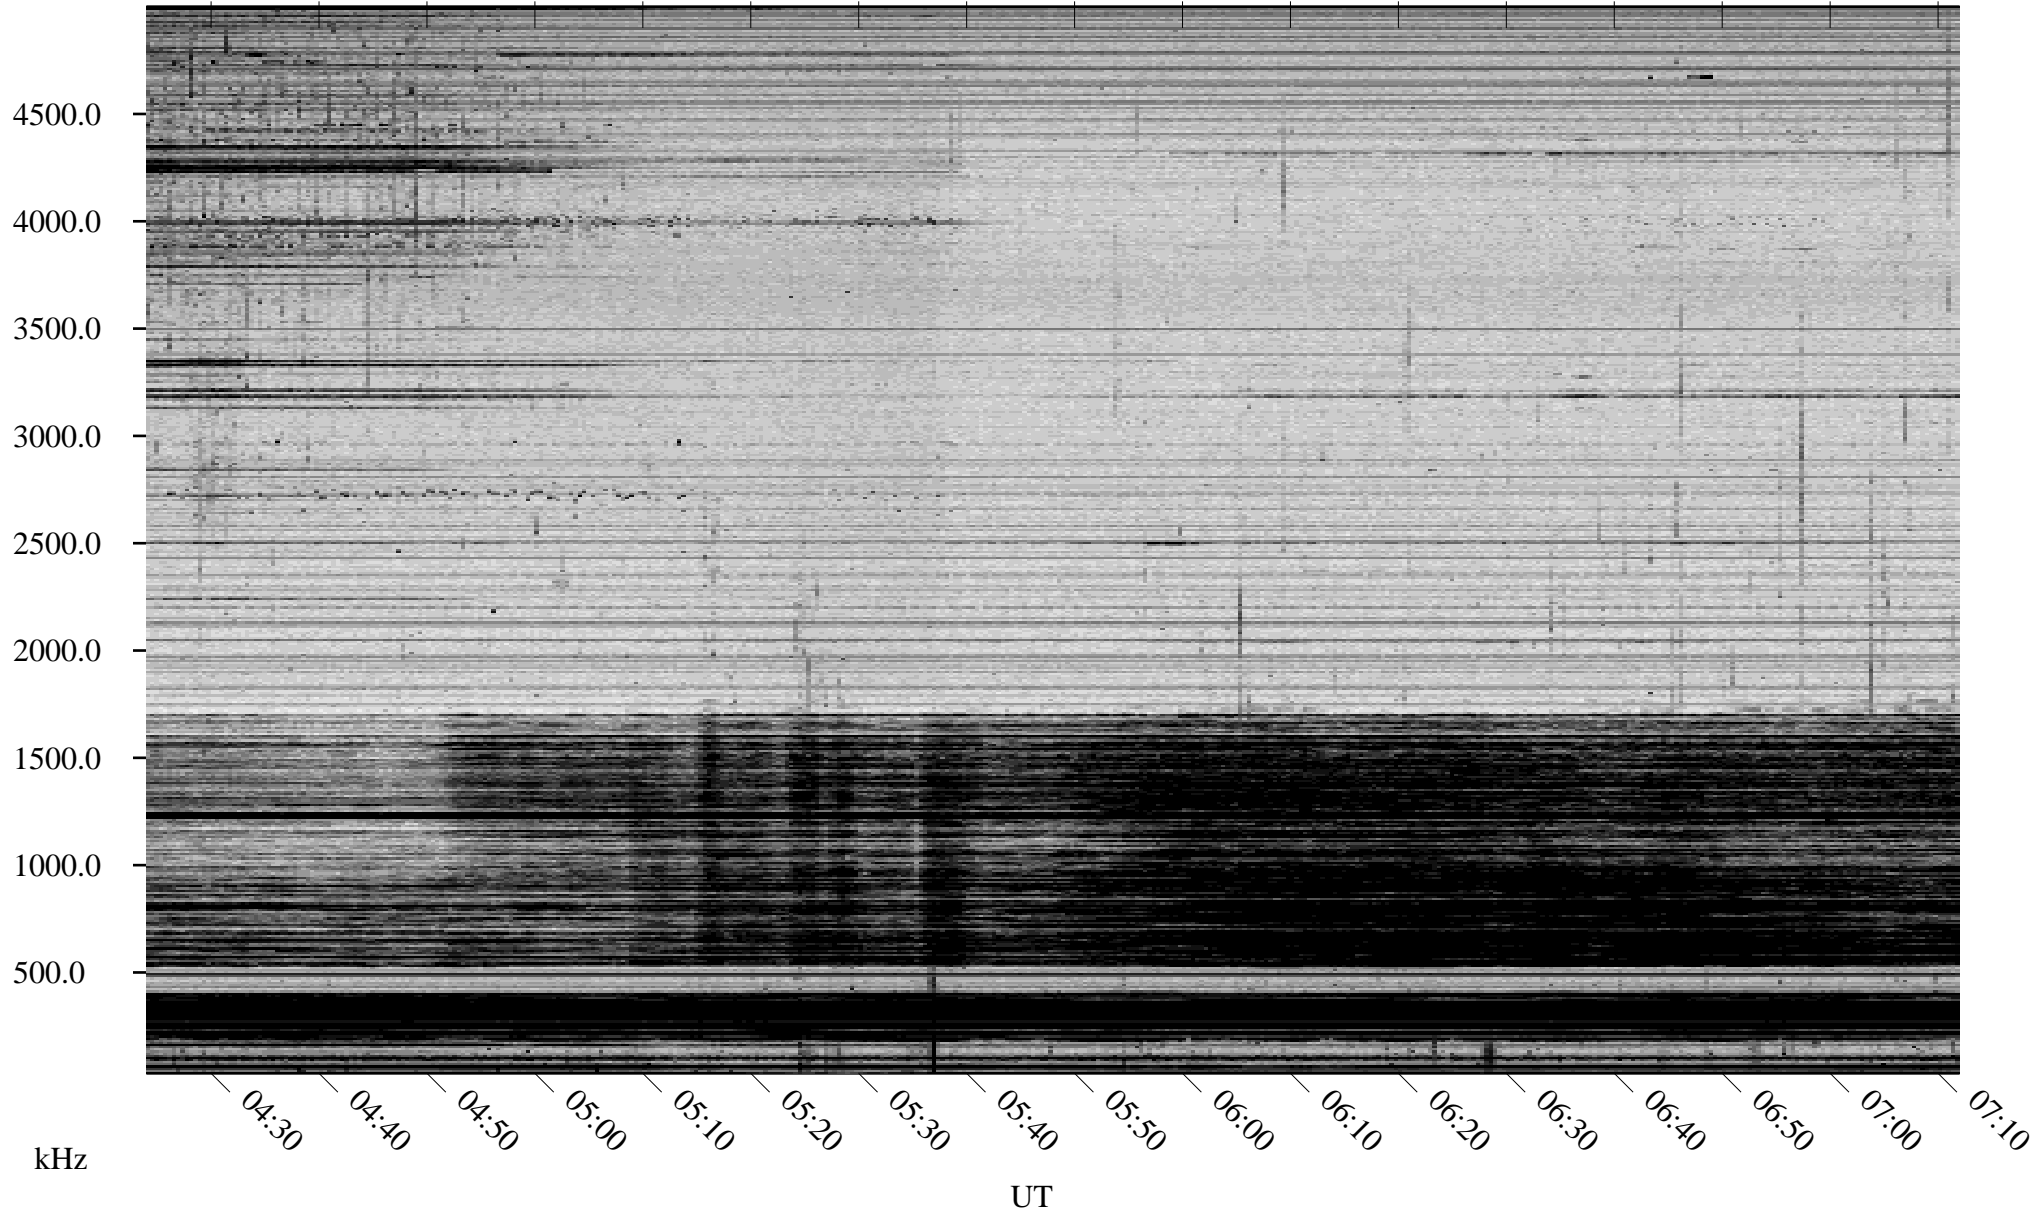

03/26/2007 Churchill, Manitoba

Linear Scale Black = 161 White = 15

CH07085L.R00m max_12

Page 1

03/26/2007 Churchill, Manitoba

Linear Scale Black = 161 White = 15

CH07085L.R00m max_12

Page 2

03/27/2007 Churchill, Manitoba

Linear Scale Black = 161 White = 15

CH07085L.R00m max_12

Page 3

03/27/2007 Churchill, Manitoba

Linear Scale Black = 161 White = 15

CH07085L.R00m max_12

Page 4

03/27/2007 Churchill, Manitoba

Linear Scale Black = 161 White = 15

CH07085L.R00m max_12

Page 5

03/27/2007 Churchill, Manitoba

Linear Scale Black = 161 White = 15

CH07085L.R00m max_12

Page 6

03/27/2007 Churchill, Manitoba

Linear Scale Black = 161 White = 15

CH07085L.R00m max_12

Page 7

03/27/2007 Churchill, Manitoba

Linear Scale Black = 161 White = 15

CH07085L.R00m max_12