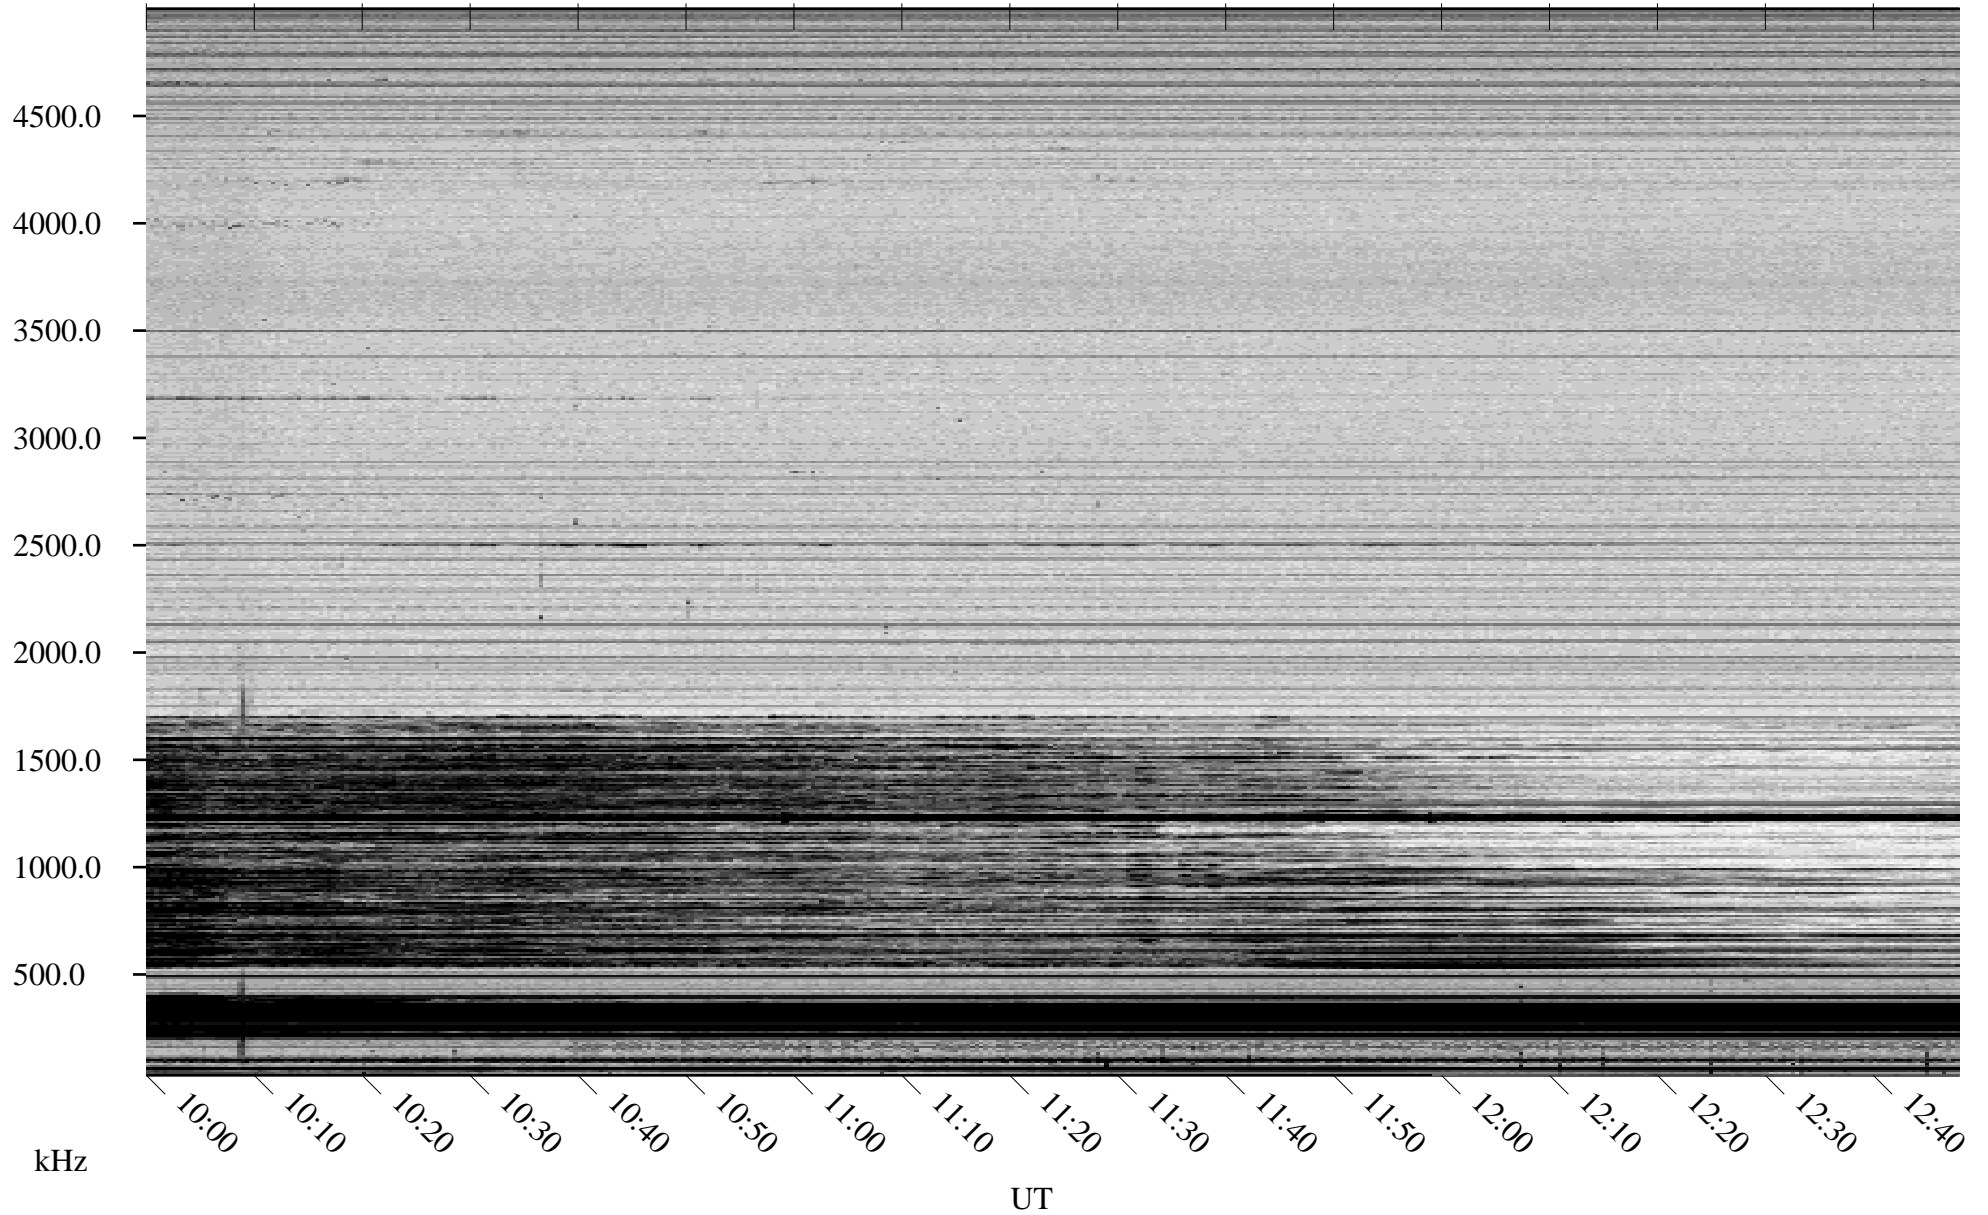

03/26/2007 Churchill, Manitoba

Linear Scale Black = 161 White = 15

CH07085L.R00m max_12

Page 1

03/26/2007 Churchill, Manitoba

Linear Scale Black = 161 White = 15

CH07085L.R00m max_12

Page 2

03/27/2007 Churchill, Manitoba

Linear Scale Black = 161 White = 15

CH07085L.R00m max_12

Page 3

03/27/2007 Churchill, Manitoba

Linear Scale Black = 161 White = 15

CH07085L.R00m max_12

Page 4

03/27/2007 Churchill, Manitoba

Linear Scale Black = 161 White = 15

CH07085L.R00m max_12

Page 5

03/27/2007 Churchill, Manitoba

Linear Scale Black = 161 White = 15

CH07085L.R00m max_12

Page 6

03/27/2007 Churchill, Manitoba

Linear Scale Black = 161 White = 15

CH07085L.R00m max_12

Page 7

03/27/2007 Churchill, Manitoba

Linear Scale Black = 161 White = 15

CH07085L.R00m max_12