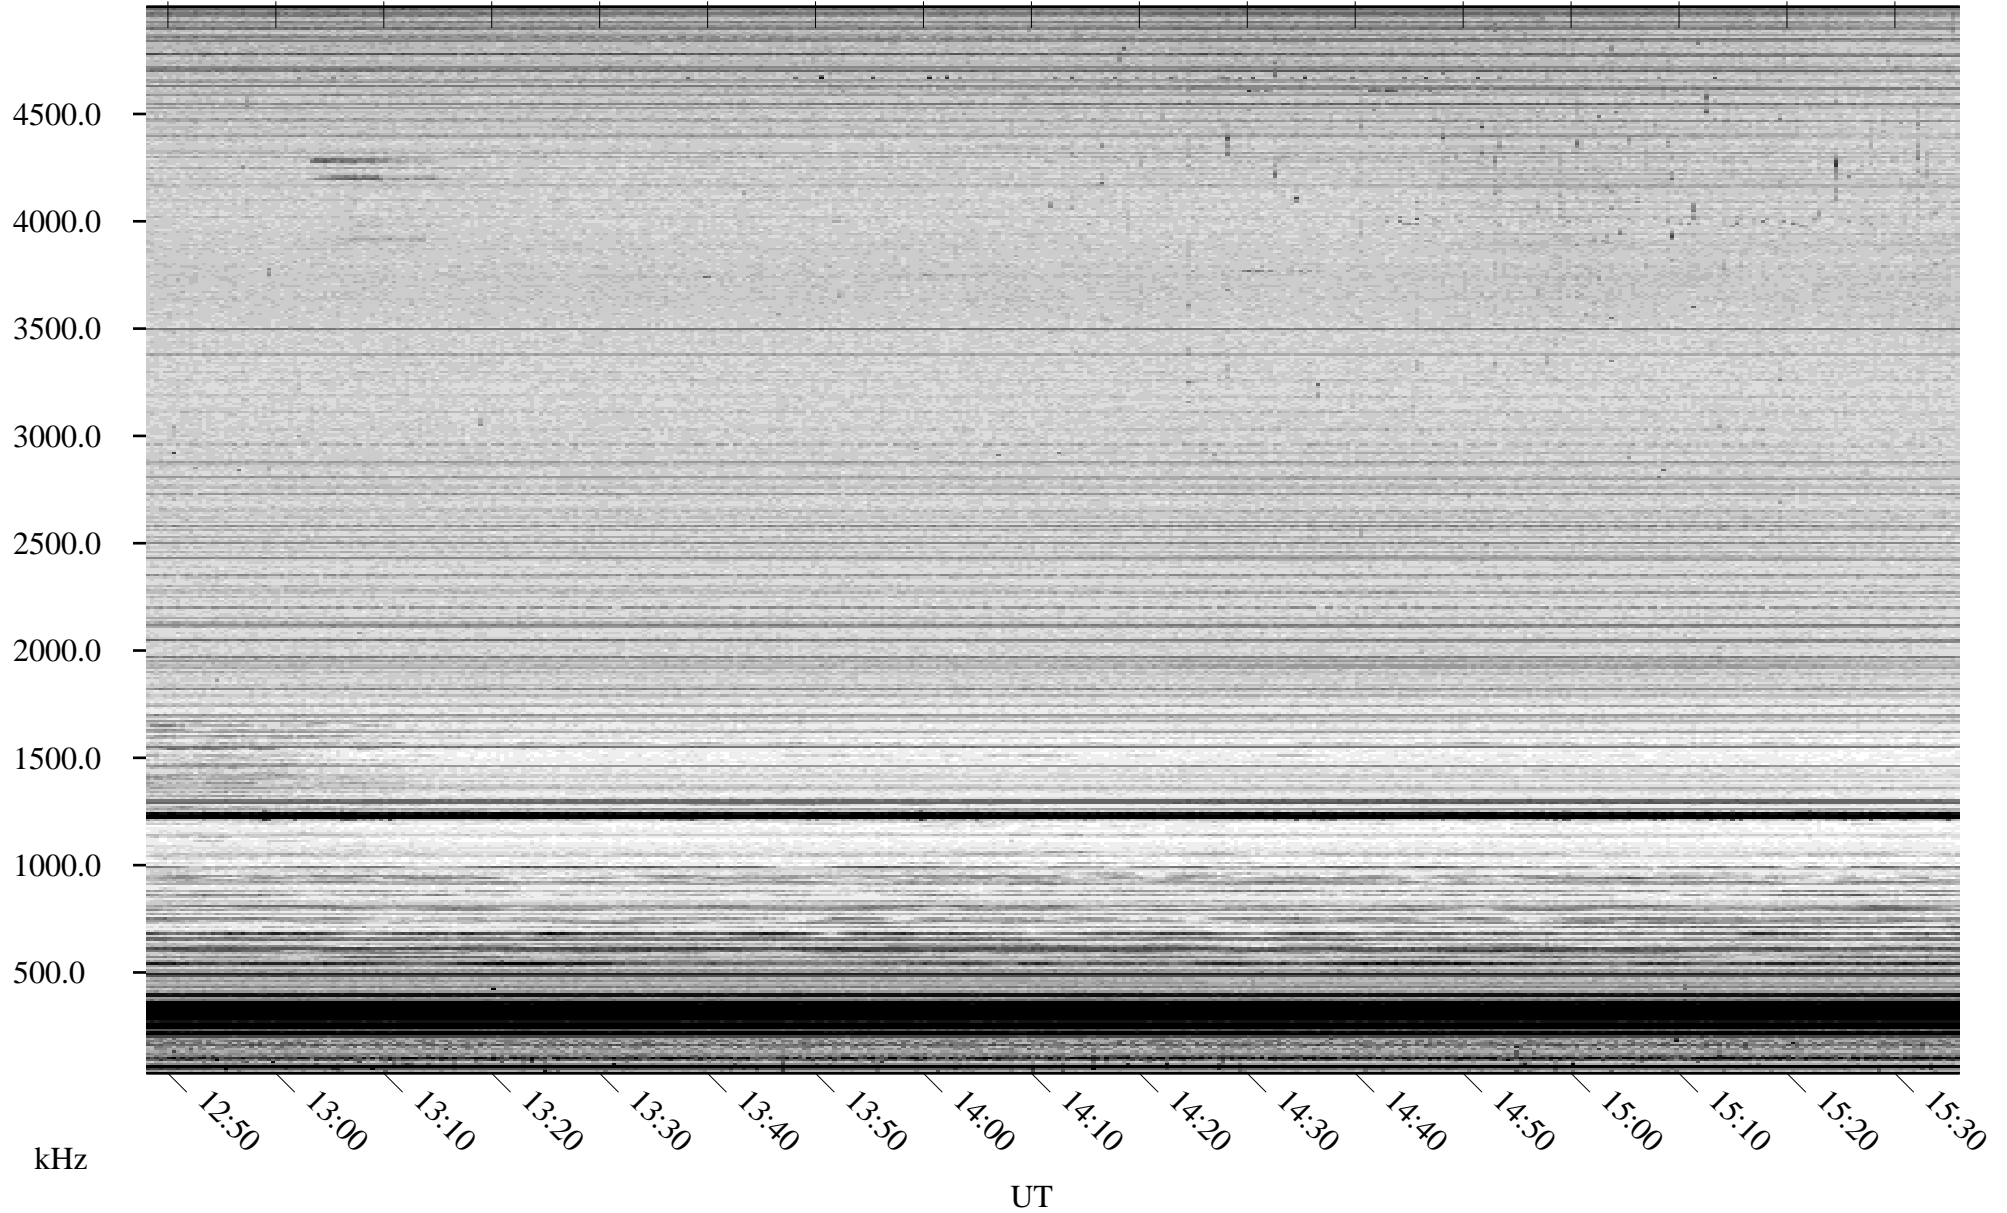

03/27/2007 Churchill, Manitoba

Linear Scale Black = 161 White = 15

CH07086L.R00m max_12

Page 1

03/27/2007 Churchill, Manitoba

Linear Scale Black = 161 White = 15

CH07086L.R00m max_12

Page 2

03/28/2007 Churchill, Manitoba

Linear Scale Black = 161 White = 15

CH07086L.R00m max_12

Page 3

03/28/2007 Churchill, Manitoba

Linear Scale Black = 161 White = 15

CH07086L.R00m max_12

Page 4

03/28/2007 Churchill, Manitoba

Linear Scale Black = 161 White = 15

CH07086L.R00m max_12

Page 5

03/28/2007 Churchill, Manitoba

Linear Scale Black = 161 White = 15

CH07086L.R00m max_12

Page 6

03/28/2007 Churchill, Manitoba

Linear Scale Black = 161 White = 15

CH07086L.R00m max_12

Page 7

03/28/2007 Churchill, Manitoba

Linear Scale Black = 161 White = 15

CH07086L.R00m max_12