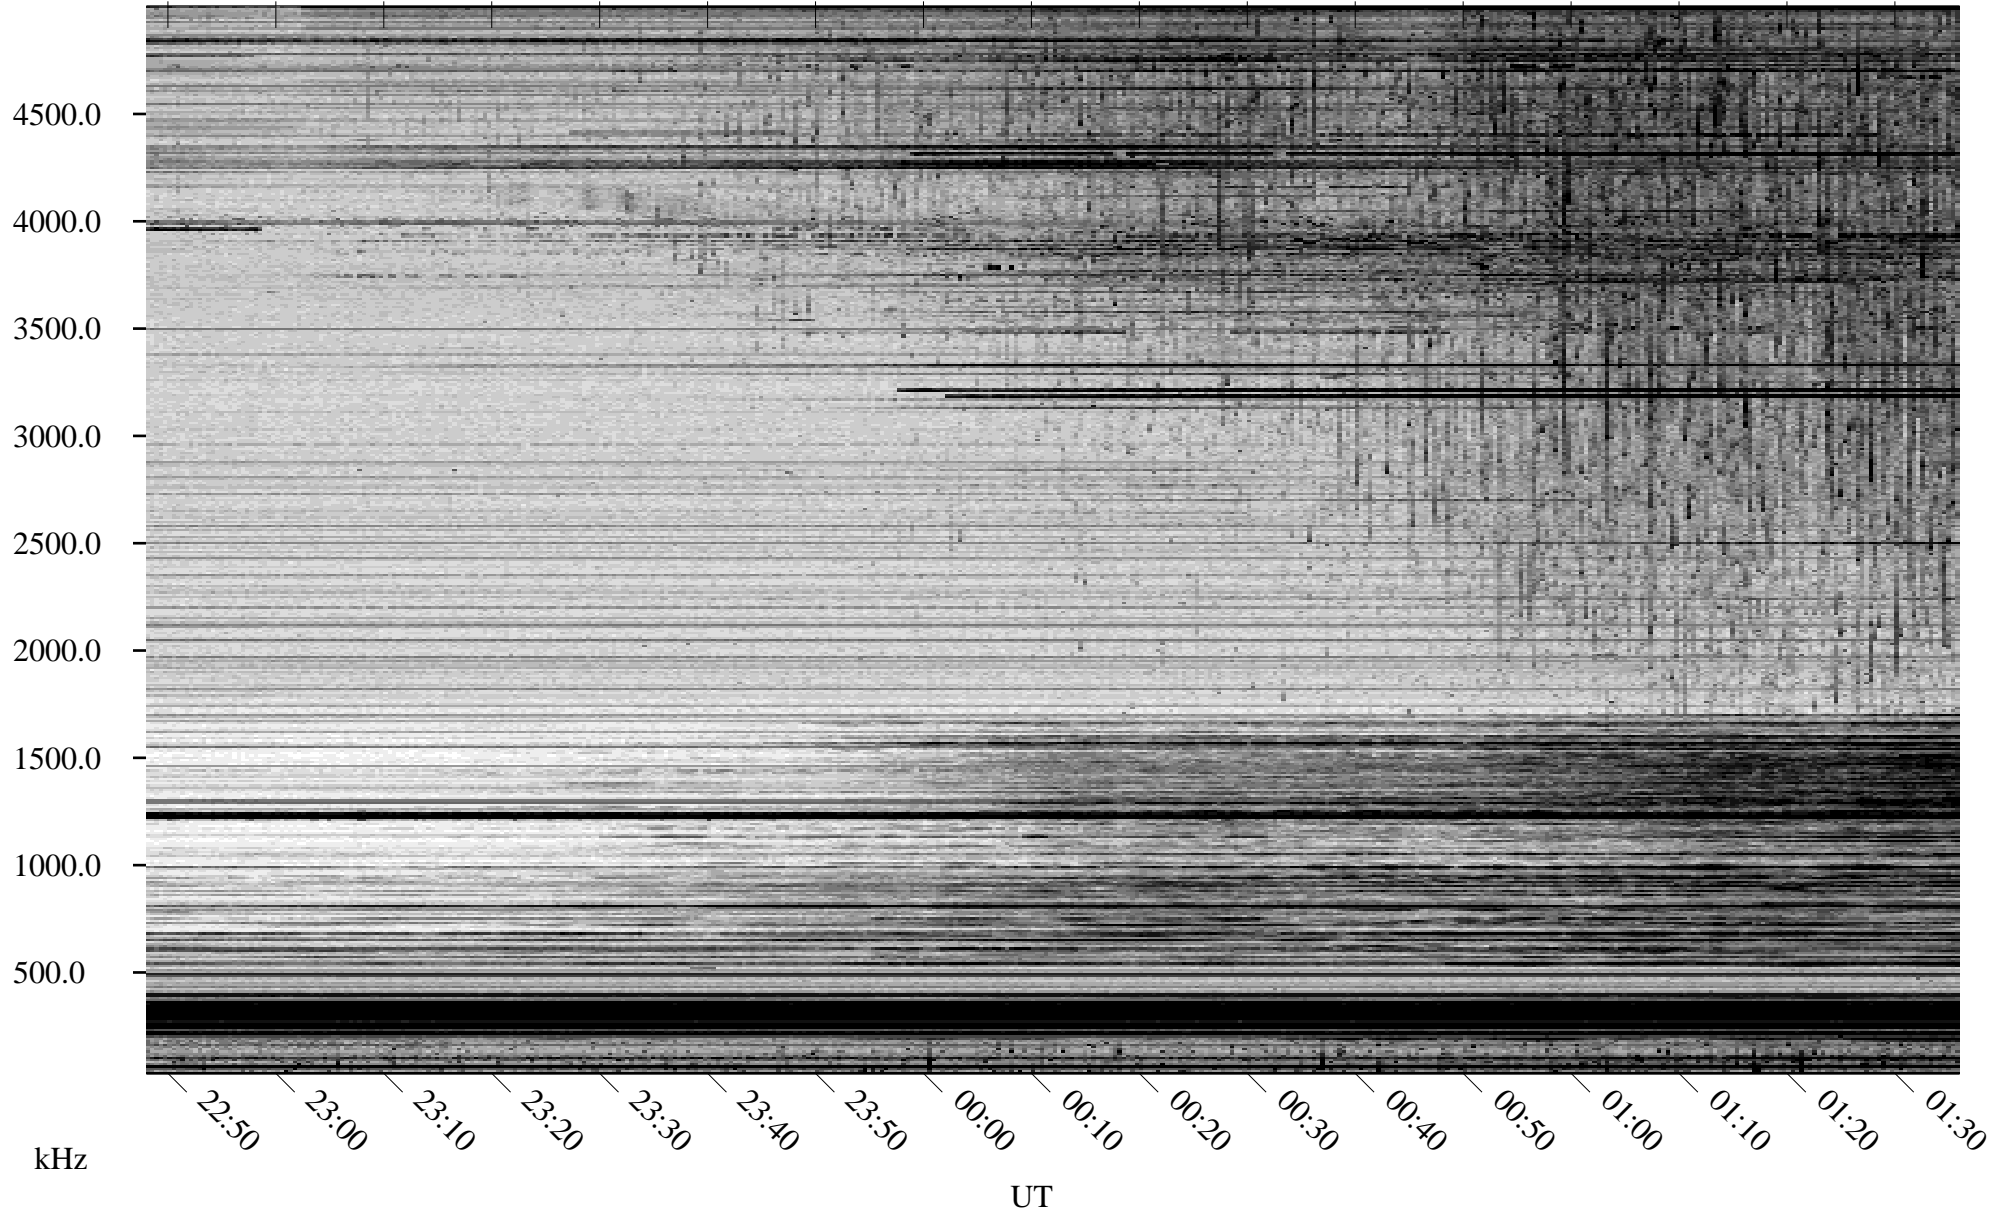

03/27/2007 Churchill, Manitoba

Linear Scale Black = 161 White = 15

CH07086L.R00m max_12

Page 1

03/27/2007 Churchill, Manitoba

Linear Scale Black = 161 White = 15

CH07086L.R00m max_12

Page 2

03/28/2007 Churchill, Manitoba

Linear Scale Black = 161 White = 15

CH07086L.R00m max_12

Page 3

03/28/2007 Churchill, Manitoba

Linear Scale Black = 161 White = 15

CH07086L.R00m max_12

Page 4

03/28/2007 Churchill, Manitoba

Linear Scale Black = 161 White = 15

CH07086L.R00m max_12

Page 5

03/28/2007 Churchill, Manitoba

Linear Scale Black = 161 White = 15

CH07086L.R00m max_12

Page 6

03/28/2007 Churchill, Manitoba

Linear Scale Black = 161 White = 15

CH07086L.R00m max_12

Page 7

03/28/2007 Churchill, Manitoba

Linear Scale Black = 161 White = 15

CH07086L.R00m max_12