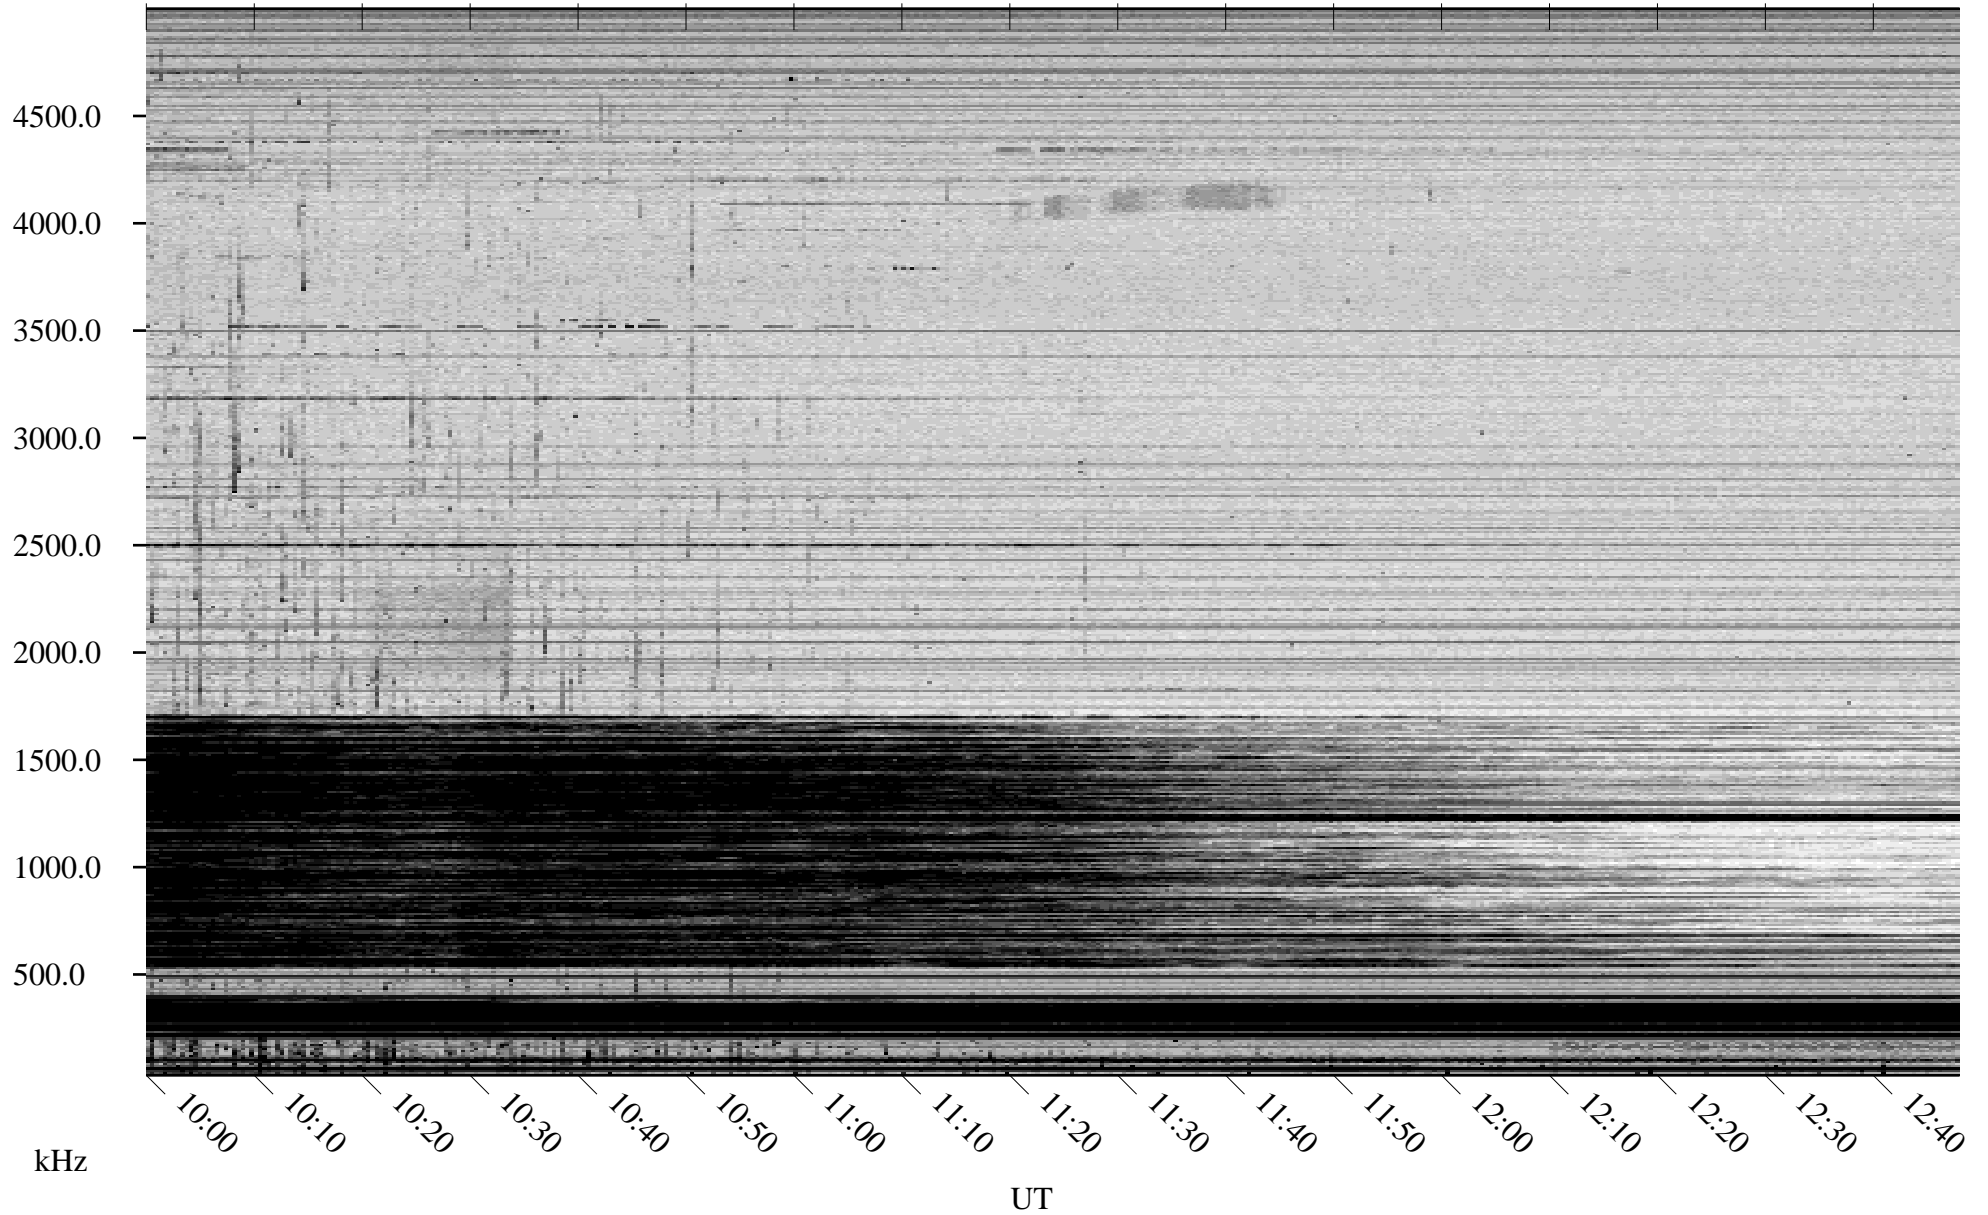

03/27/2007 Churchill, Manitoba

Linear Scale Black = 161 White = 15

CH07086L.R00m max_12

Page 1

03/27/2007 Churchill, Manitoba

Linear Scale Black = 161 White = 15

CH07086L.R00m max_12

Page 2

03/28/2007 Churchill, Manitoba

Linear Scale Black = 161 White = 15

CH07086L.R00m max_12

Page 3

03/28/2007 Churchill, Manitoba

Linear Scale Black = 161 White = 15

CH07086L.R00m max_12

Page 4

03/28/2007 Churchill, Manitoba

Linear Scale Black = 161 White = 15

CH07086L.R00m max_12

Page 5

03/28/2007 Churchill, Manitoba

Linear Scale Black = 161 White = 15

CH07086L.R00m max_12

Page 6

03/28/2007 Churchill, Manitoba

Linear Scale Black = 161 White = 15

CH07086L.R00m max_12

Page 7

03/28/2007 Churchill, Manitoba

Linear Scale Black = 161 White = 15

CH07086L.R00m max_12