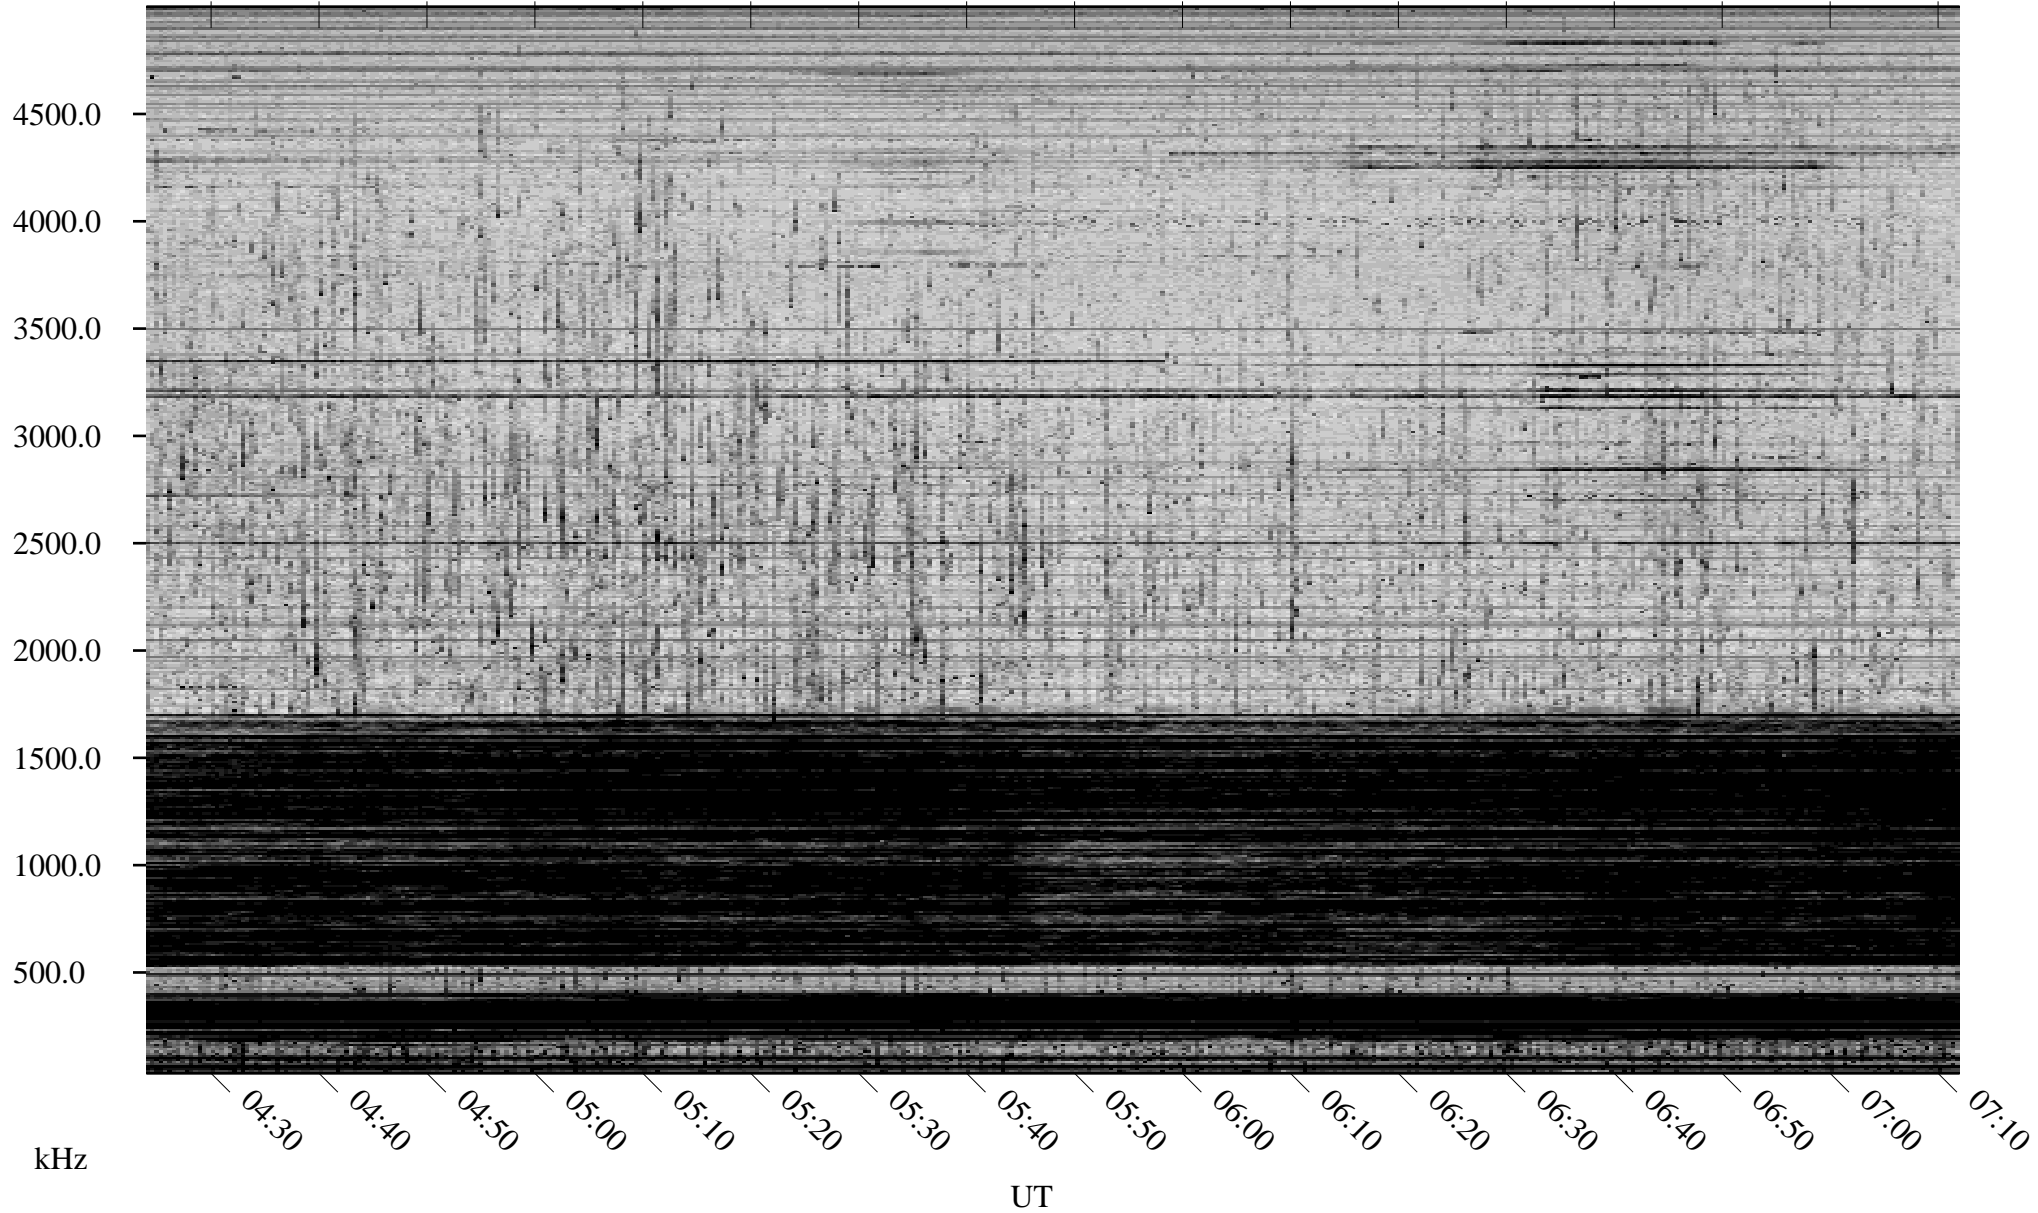

03/27/2007 Churchill, Manitoba

Linear Scale Black = 161 White = 15

CH07086L.R00m max_12

Page 1

03/27/2007 Churchill, Manitoba

Linear Scale Black = 161 White = 15

CH07086L.R00m max_12

Page 2

03/28/2007 Churchill, Manitoba

Linear Scale Black = 161 White = 15

CH07086L.R00m max_12

Page 3

03/28/2007 Churchill, Manitoba

Linear Scale Black = 161 White = 15

CH07086L.R00m max_12

Page 4

03/28/2007 Churchill, Manitoba

Linear Scale Black = 161 White = 15

CH07086L.R00m max_12

Page 5

03/28/2007 Churchill, Manitoba

Linear Scale Black = 161 White = 15

CH07086L.R00m max_12

Page 6

03/28/2007 Churchill, Manitoba

Linear Scale Black = 161 White = 15

CH07086L.R00m max_12

Page 7

03/28/2007 Churchill, Manitoba

Linear Scale Black = 161 White = 15

CH07086L.R00m max_12