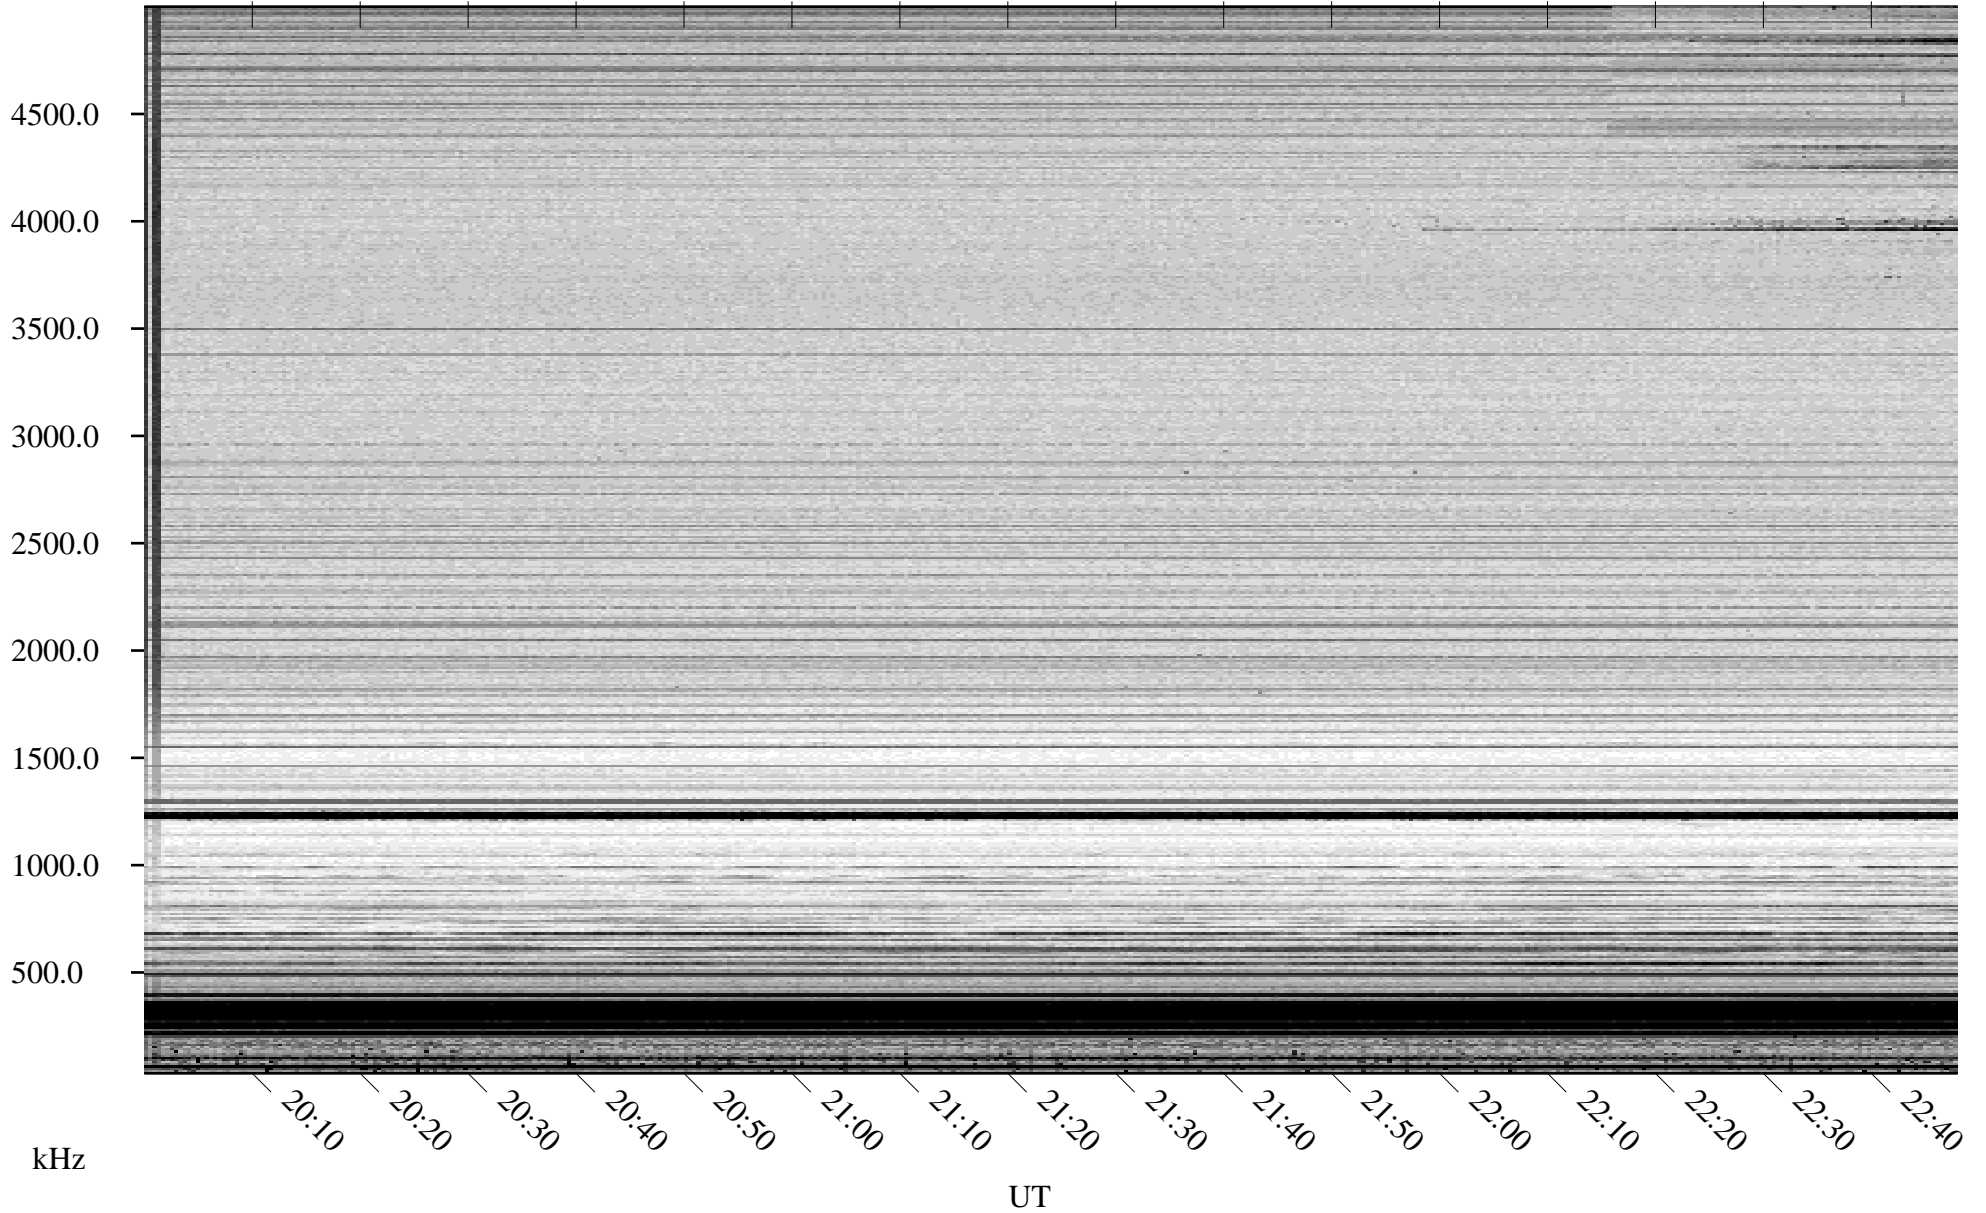

03/27/2007 Churchill, Manitoba

Linear Scale Black = 161 White = 15

CH07086L.R00m max_12

Page 1

03/27/2007 Churchill, Manitoba

Linear Scale Black = 161 White = 15

CH07086L.R00m max_12

Page 2

03/28/2007 Churchill, Manitoba

Linear Scale Black = 161 White = 15

CH07086L.R00m max_12

Page 3

03/28/2007 Churchill, Manitoba

Linear Scale Black = 161 White = 15

CH07086L.R00m max_12

Page 4

03/28/2007 Churchill, Manitoba

Linear Scale Black = 161 White = 15

CH07086L.R00m max_12

Page 5

03/28/2007 Churchill, Manitoba

Linear Scale Black = 161 White = 15

CH07086L.R00m max_12

Page 6

03/28/2007 Churchill, Manitoba

Linear Scale Black = 161 White = 15

CH07086L.R00m max_12

Page 7

03/28/2007 Churchill, Manitoba

Linear Scale Black = 161 White = 15

CH07086L.R00m max_12