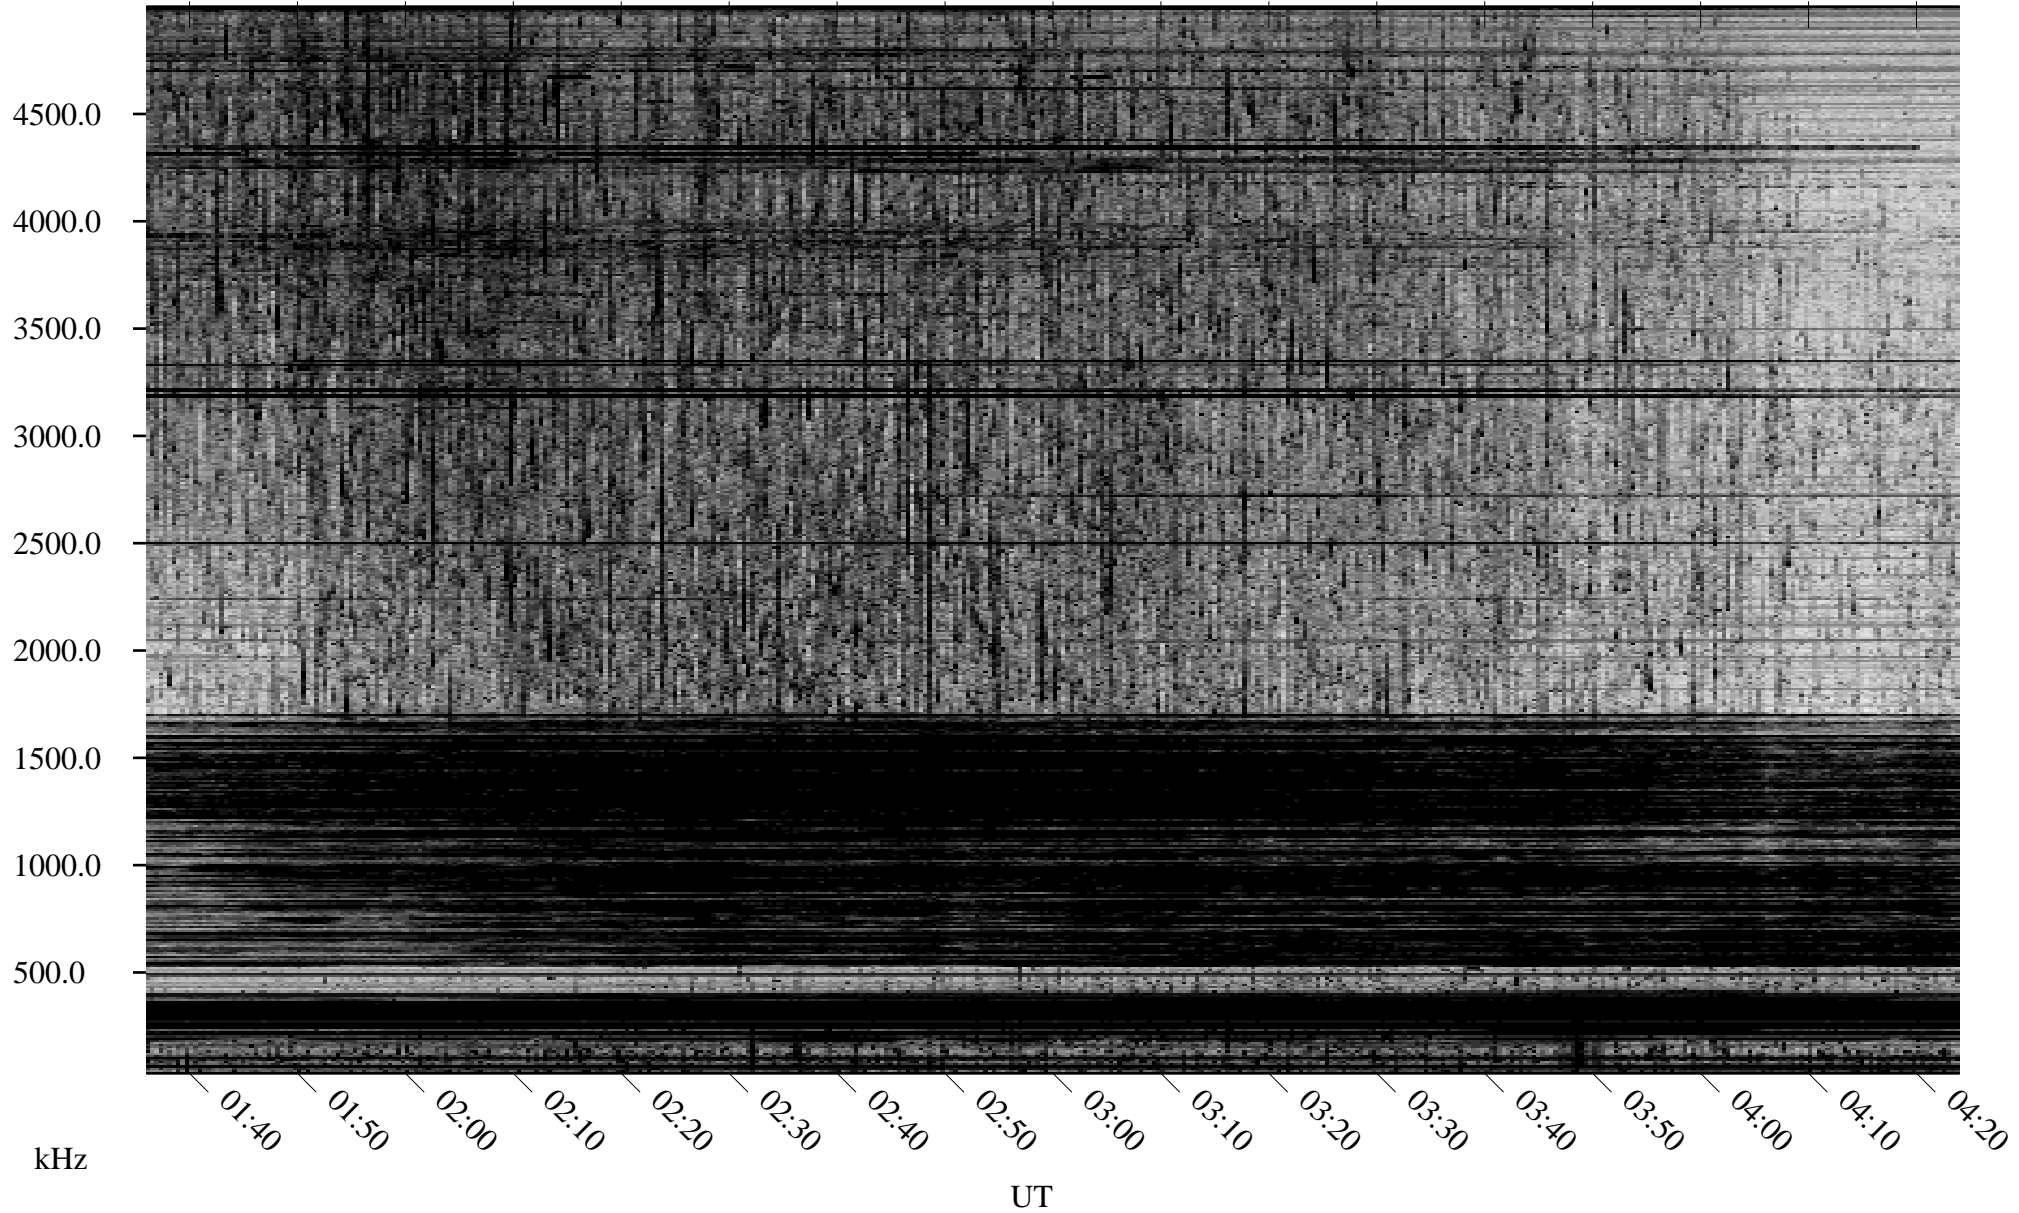

03/27/2007 Churchill, Manitoba

Linear Scale Black = 161 White = 15

CH07086L.R00m max_12

Page 1

03/27/2007 Churchill, Manitoba

Linear Scale Black = 161 White = 15

CH07086L.R00m max_12

Page 2

03/28/2007 Churchill, Manitoba

Linear Scale Black = 161 White = 15

CH07086L.R00m max_12

Page 3

03/28/2007 Churchill, Manitoba

Linear Scale Black = 161 White = 15

CH07086L.R00m max_12

Page 4

03/28/2007 Churchill, Manitoba

Linear Scale Black = 161 White = 15

CH07086L.R00m max_12

Page 5

03/28/2007 Churchill, Manitoba

Linear Scale Black = 161 White = 15

CH07086L.R00m max_12

Page 6

03/28/2007 Churchill, Manitoba

Linear Scale Black = 161 White = 15

CH07086L.R00m max_12

Page 7

03/28/2007 Churchill, Manitoba

Linear Scale Black = 161 White = 15

CH07086L.R00m max_12