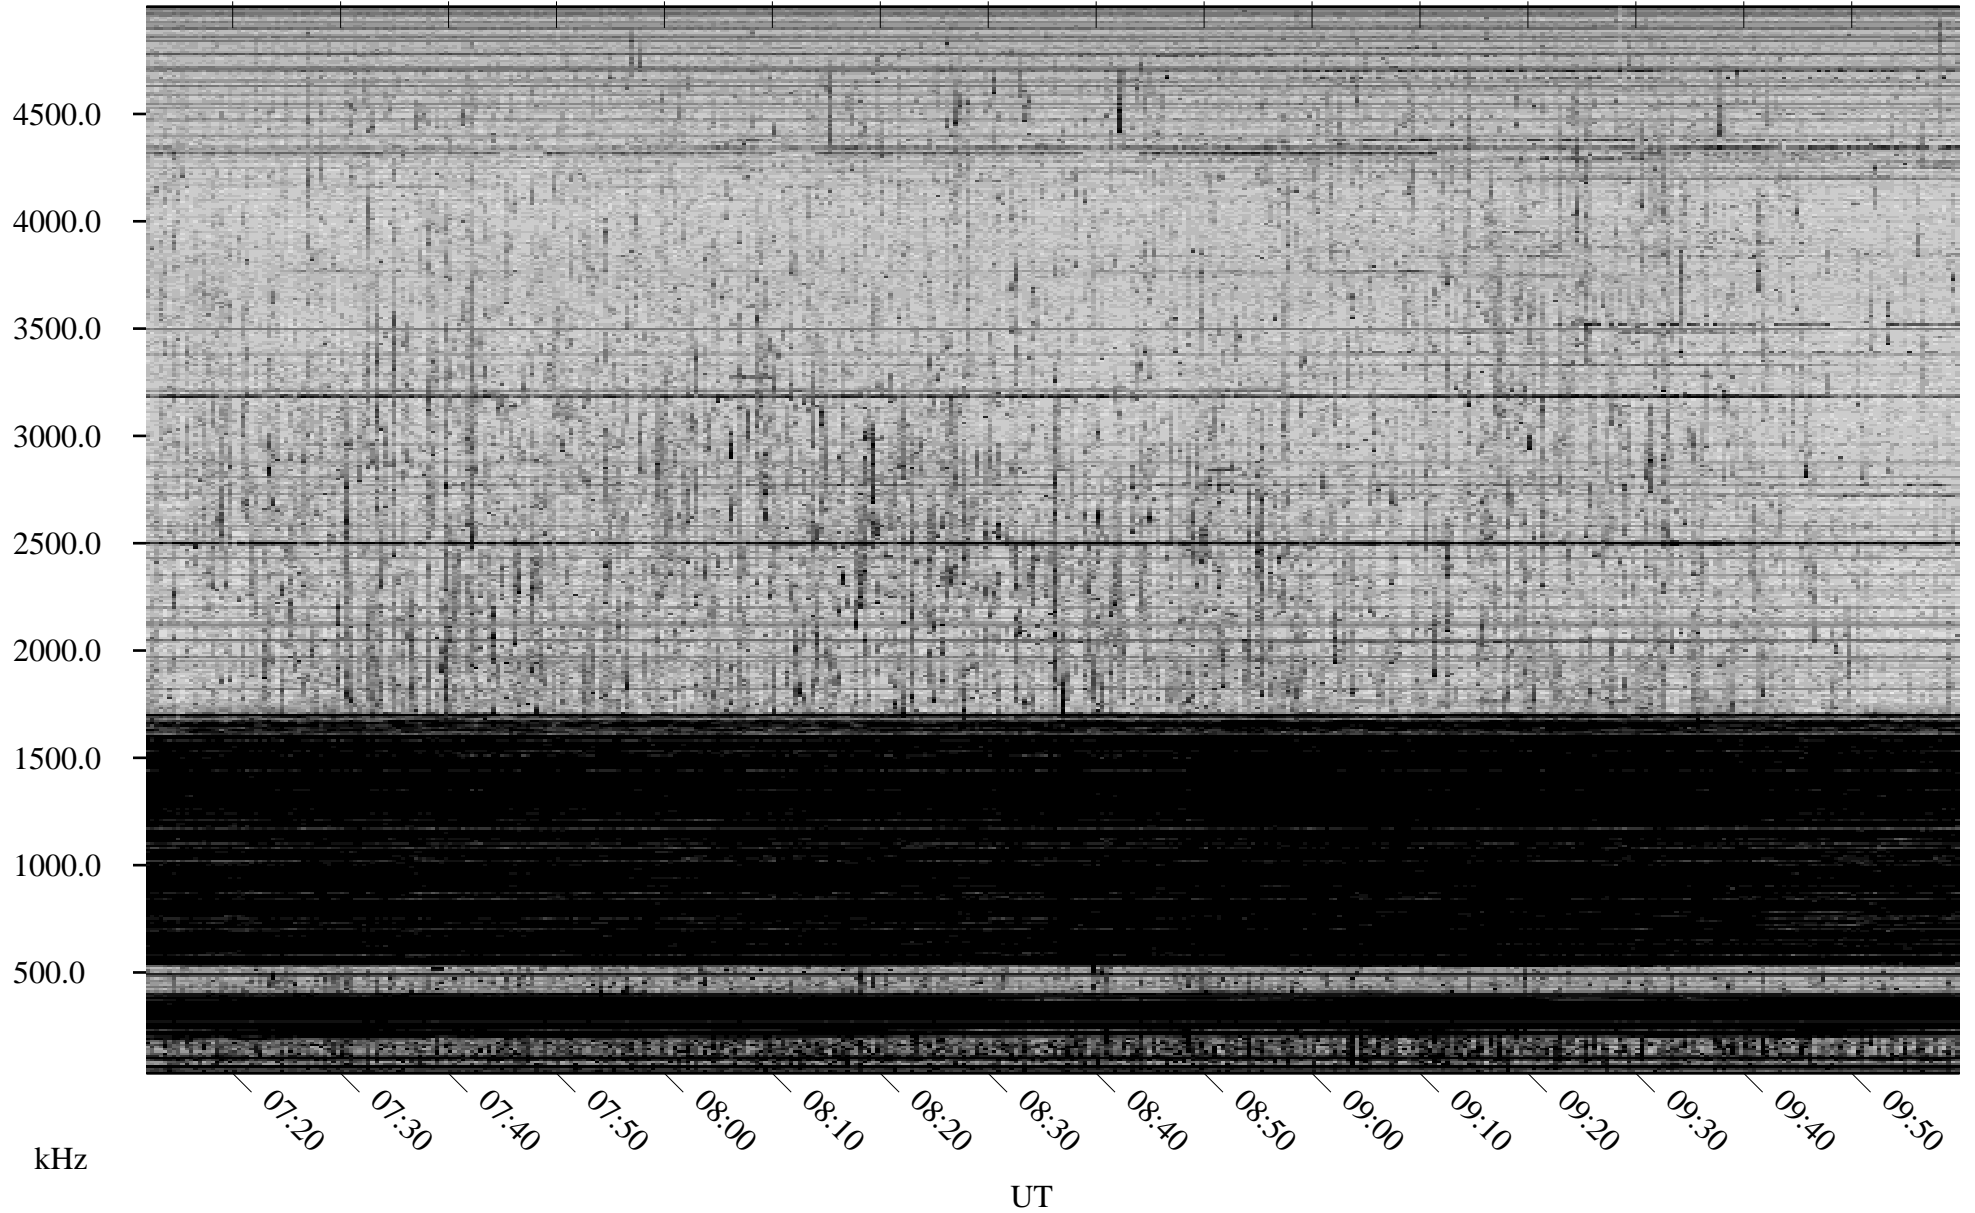

03/27/2007 Churchill, Manitoba

Linear Scale Black = 161 White = 15

CH07086L.R00m max_12

Page 1

03/27/2007 Churchill, Manitoba

Linear Scale Black = 161 White = 15

CH07086L.R00m max_12

Page 2

03/28/2007 Churchill, Manitoba

Linear Scale Black = 161 White = 15

CH07086L.R00m max_12

Page 3

03/28/2007 Churchill, Manitoba

Linear Scale Black = 161 White = 15

CH07086L.R00m max_12

Page 4

03/28/2007 Churchill, Manitoba

Linear Scale Black = 161 White = 15

CH07086L.R00m max_12

Page 5

03/28/2007 Churchill, Manitoba

Linear Scale Black = 161 White = 15

CH07086L.R00m max_12

Page 6

03/28/2007 Churchill, Manitoba

Linear Scale Black = 161 White = 15

CH07086L.R00m max_12

Page 7

03/28/2007 Churchill, Manitoba

Linear Scale Black = 161 White = 15

CH07086L.R00m max_12