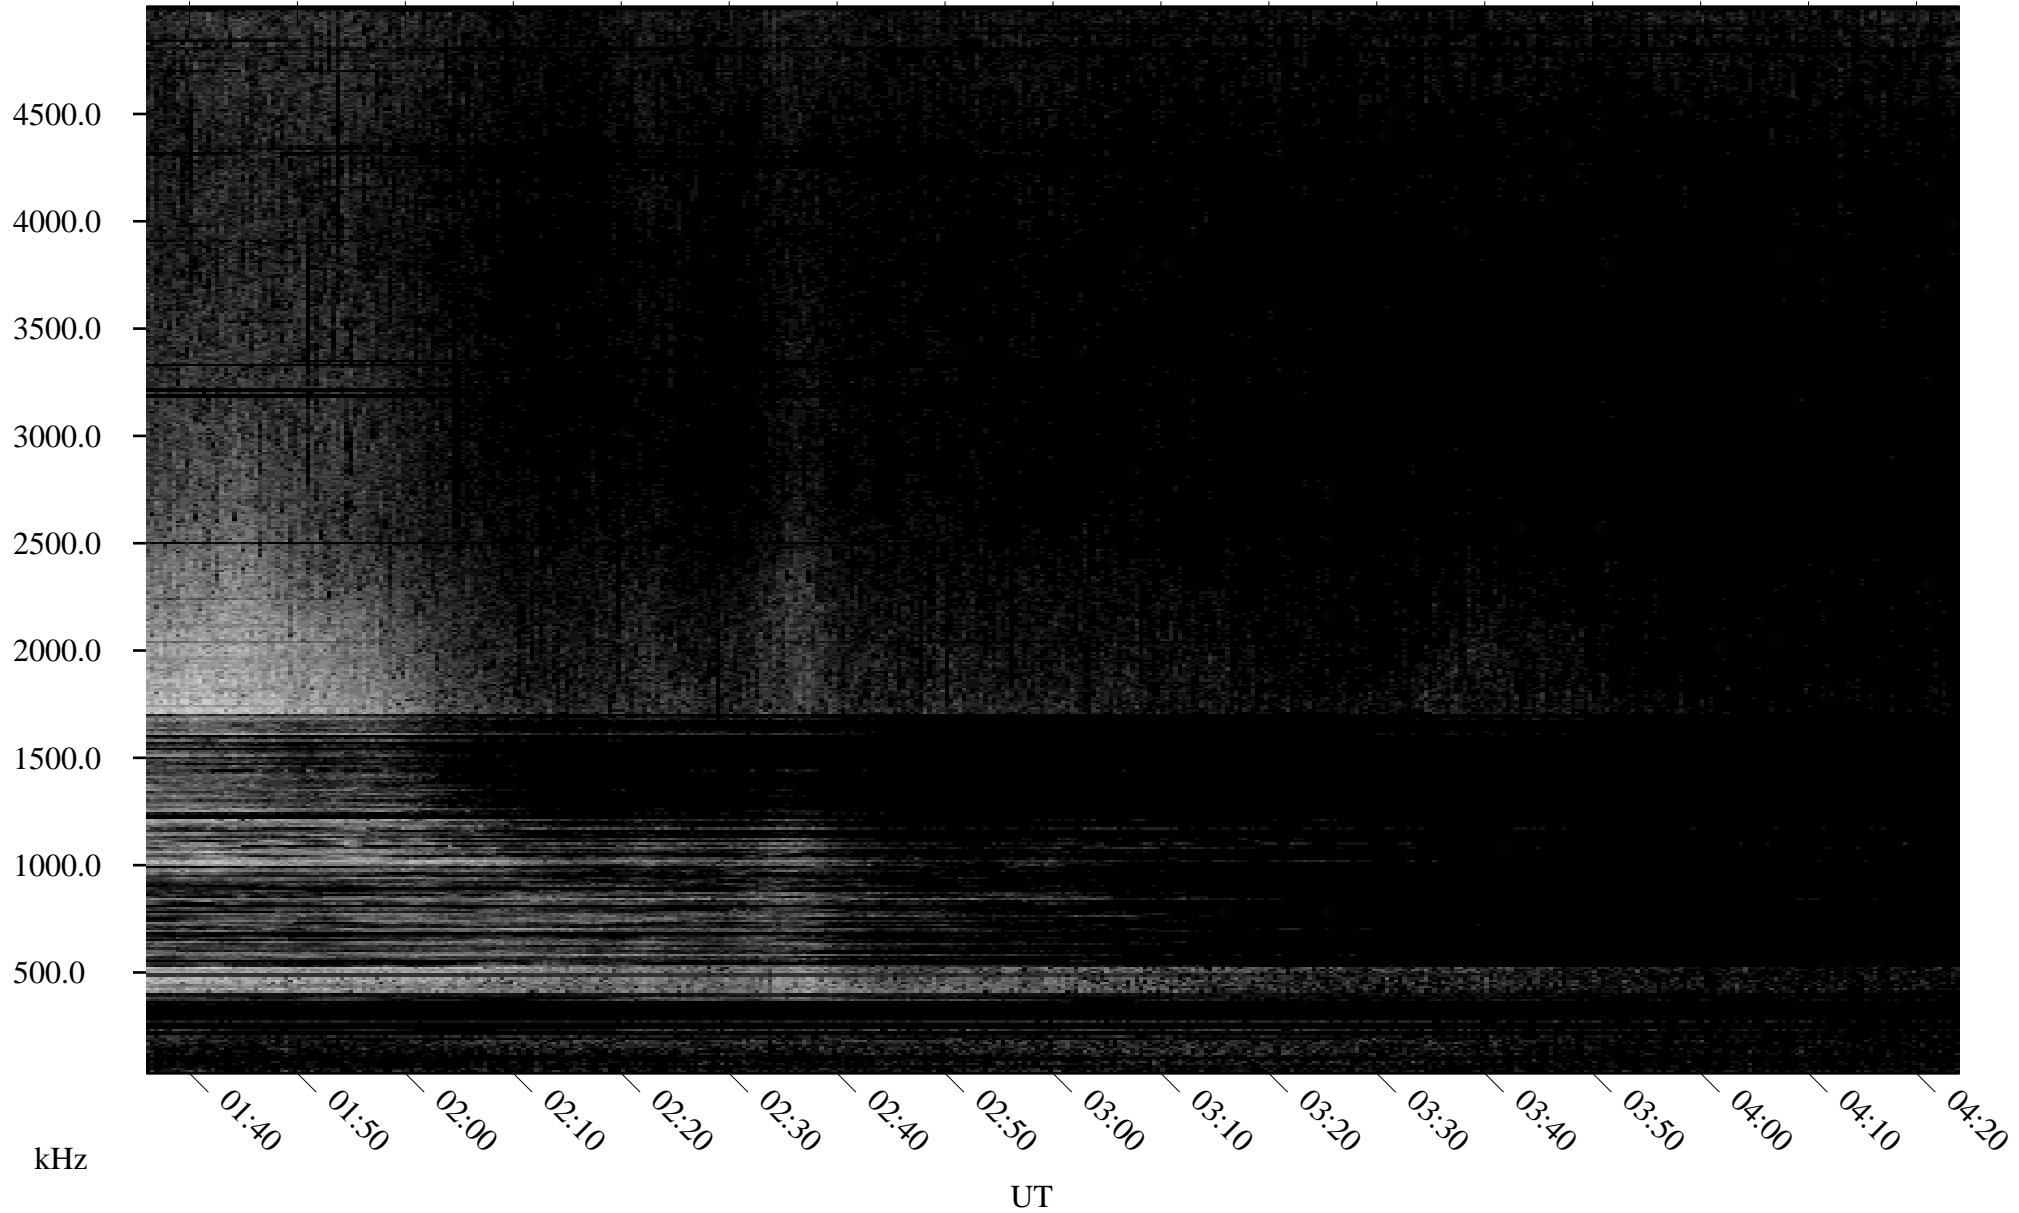

# 03/28/2007 Churchill, Manitoba

Linear Scale    Black = 161    White = 15

CH07087L.R00m max\_12

Page 1

# 03/28/2007 Churchill, Manitoba

Linear Scale    Black = 161    White = 15

CH07087L.R00m max\_12

Page 2

# 03/29/2007 Churchill, Manitoba

Linear Scale    Black = 161    White = 15

CH07087L.R00m max\_12

Page 3