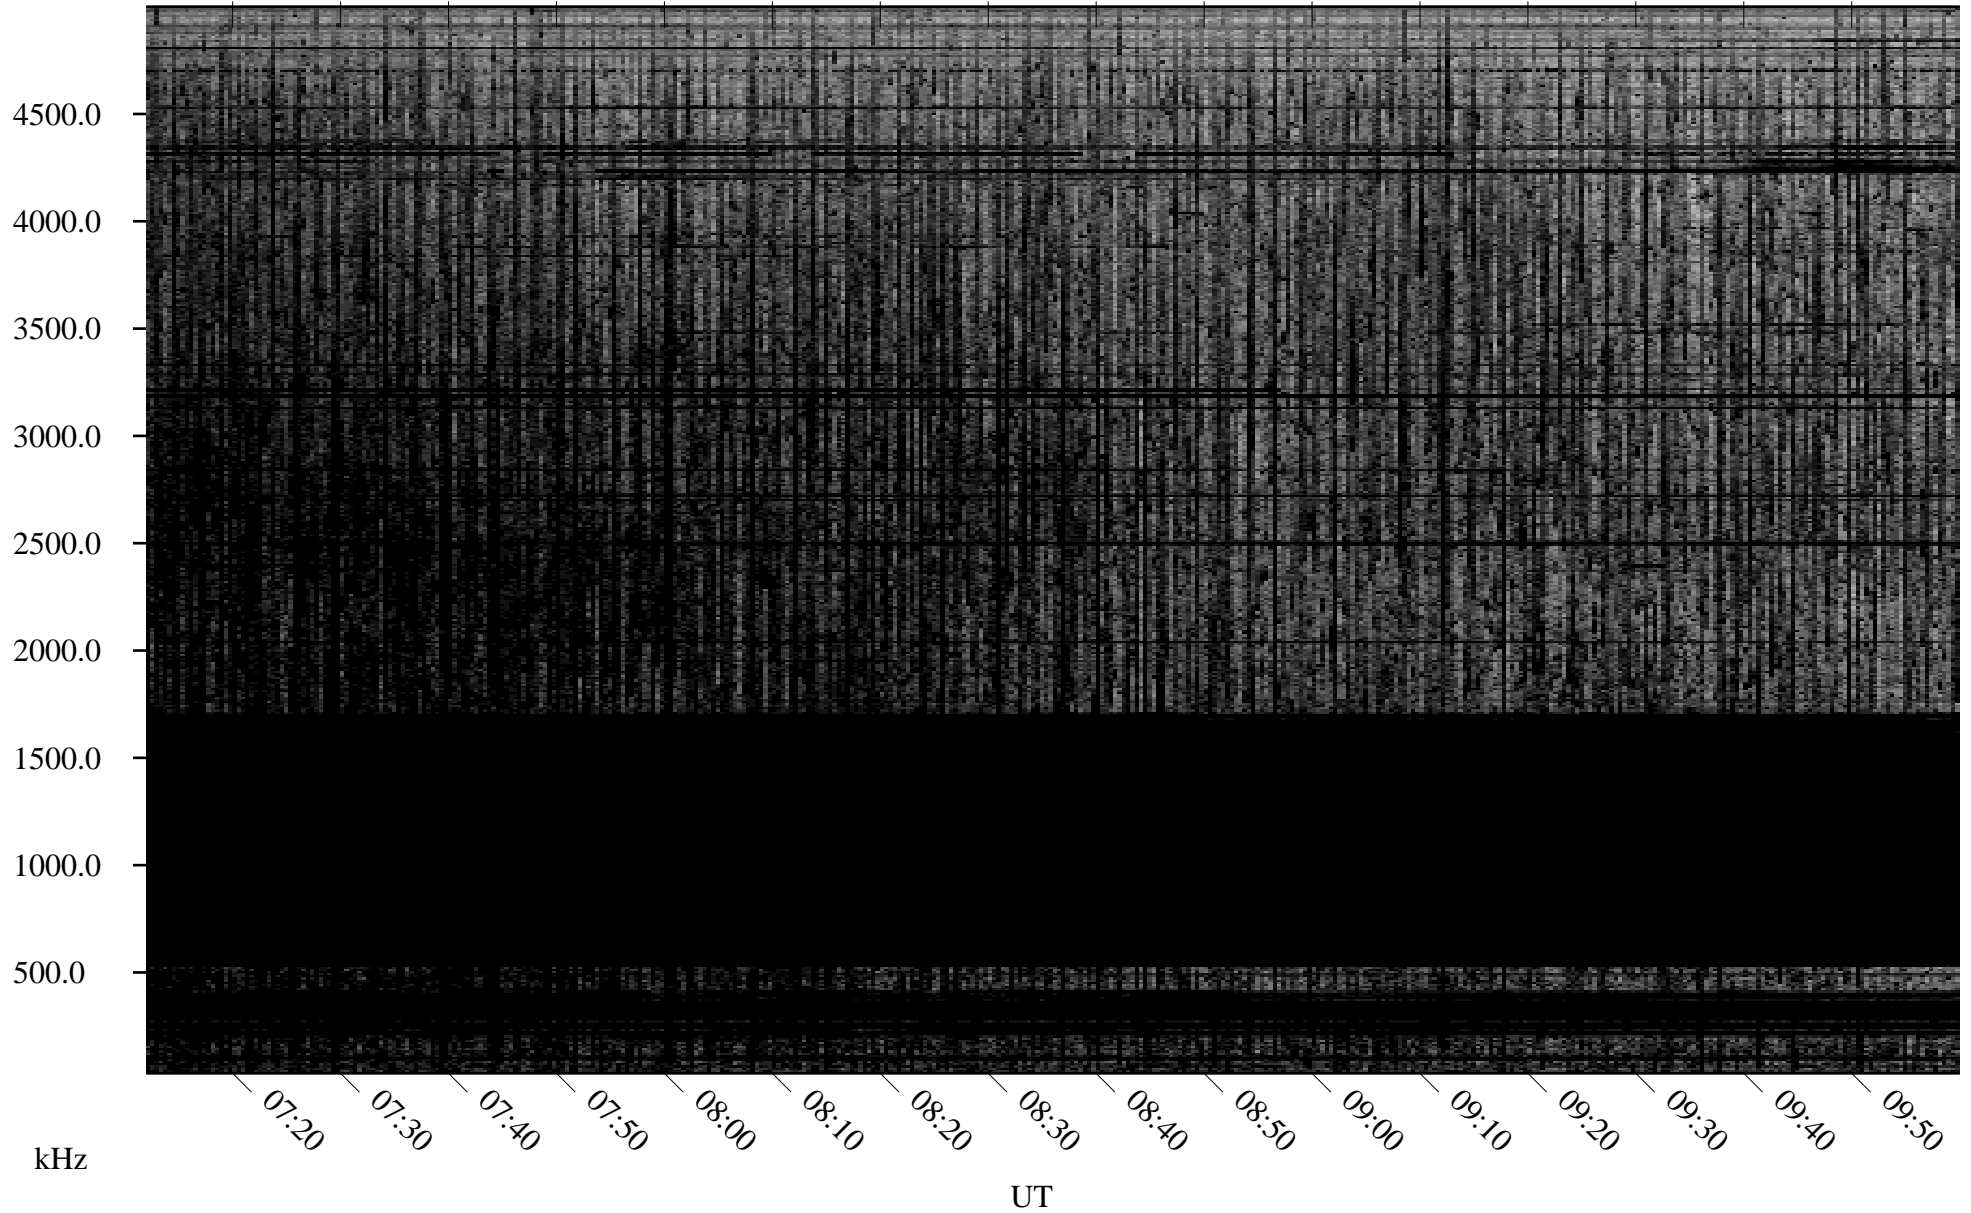

# 03/28/2007 Churchill, Manitoba

Linear Scale    Black = 161    White = 15

CH07087L.R00m max\_12

Page 1

# 03/29/2007 Churchill, Manitoba

Linear Scale    Black = 161    White = 15

CH07087L.R00m max\_12

Page 4

# 03/29/2007 Churchill, Manitoba

Linear Scale    Black = 161    White = 15

CH07087L.R00m max\_12

Page 5