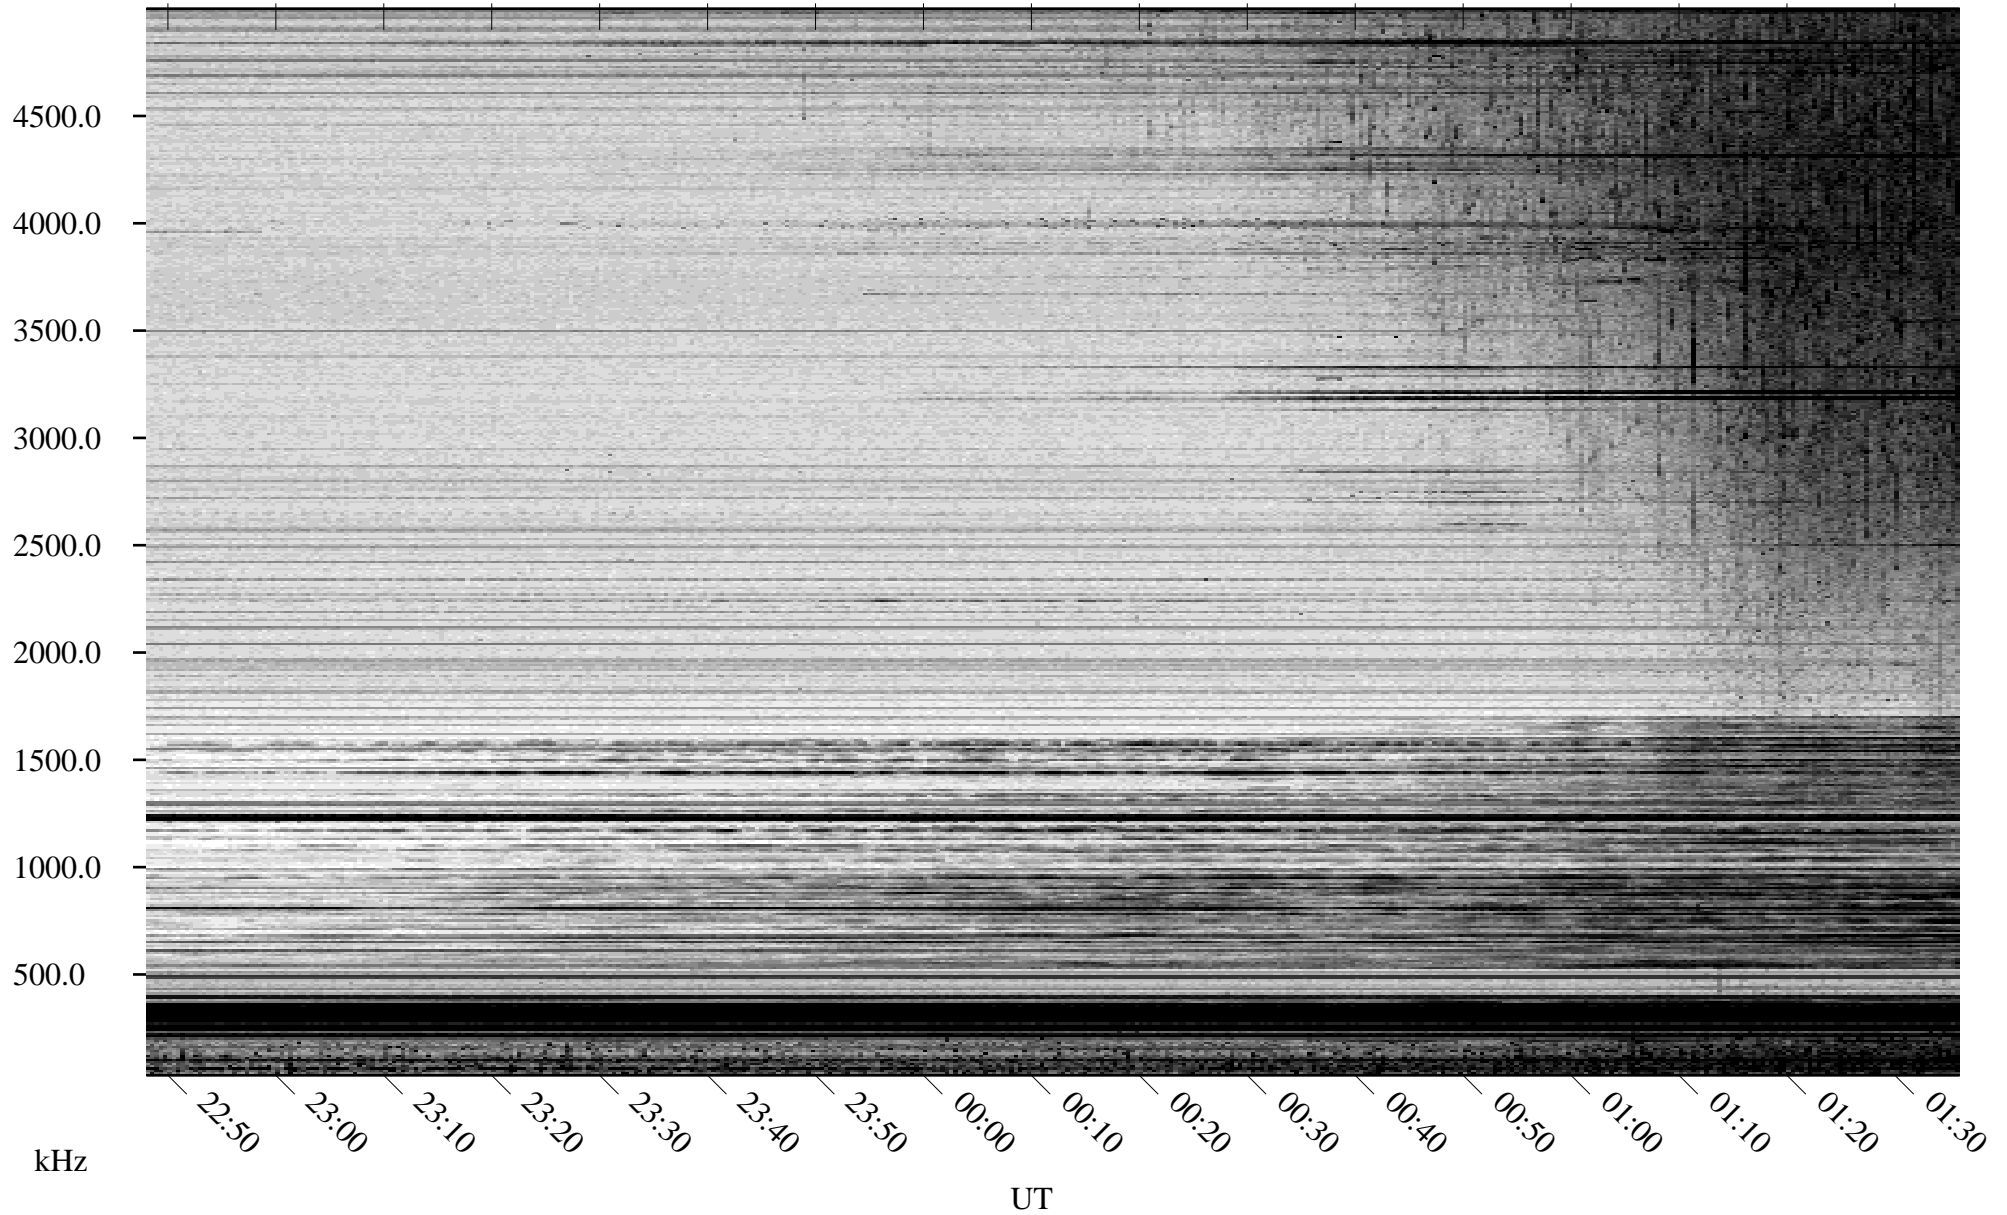

# 03/28/2007 Churchill, Manitoba

Linear Scale    Black = 161    White = 15

CH07087L.R00m max\_12

Page 1

# 03/28/2007 Churchill, Manitoba

Linear Scale    Black = 161    White = 15

CH07087L.R00m max\_12

Page 2

# 03/29/2007 Churchill, Manitoba

Linear Scale    Black = 161    White = 15

CH07087L.R00m max\_12

Page 3

# 03/29/2007 Churchill, Manitoba

Linear Scale    Black = 161    White = 15

CH07087L.R00m max\_12

Page 4