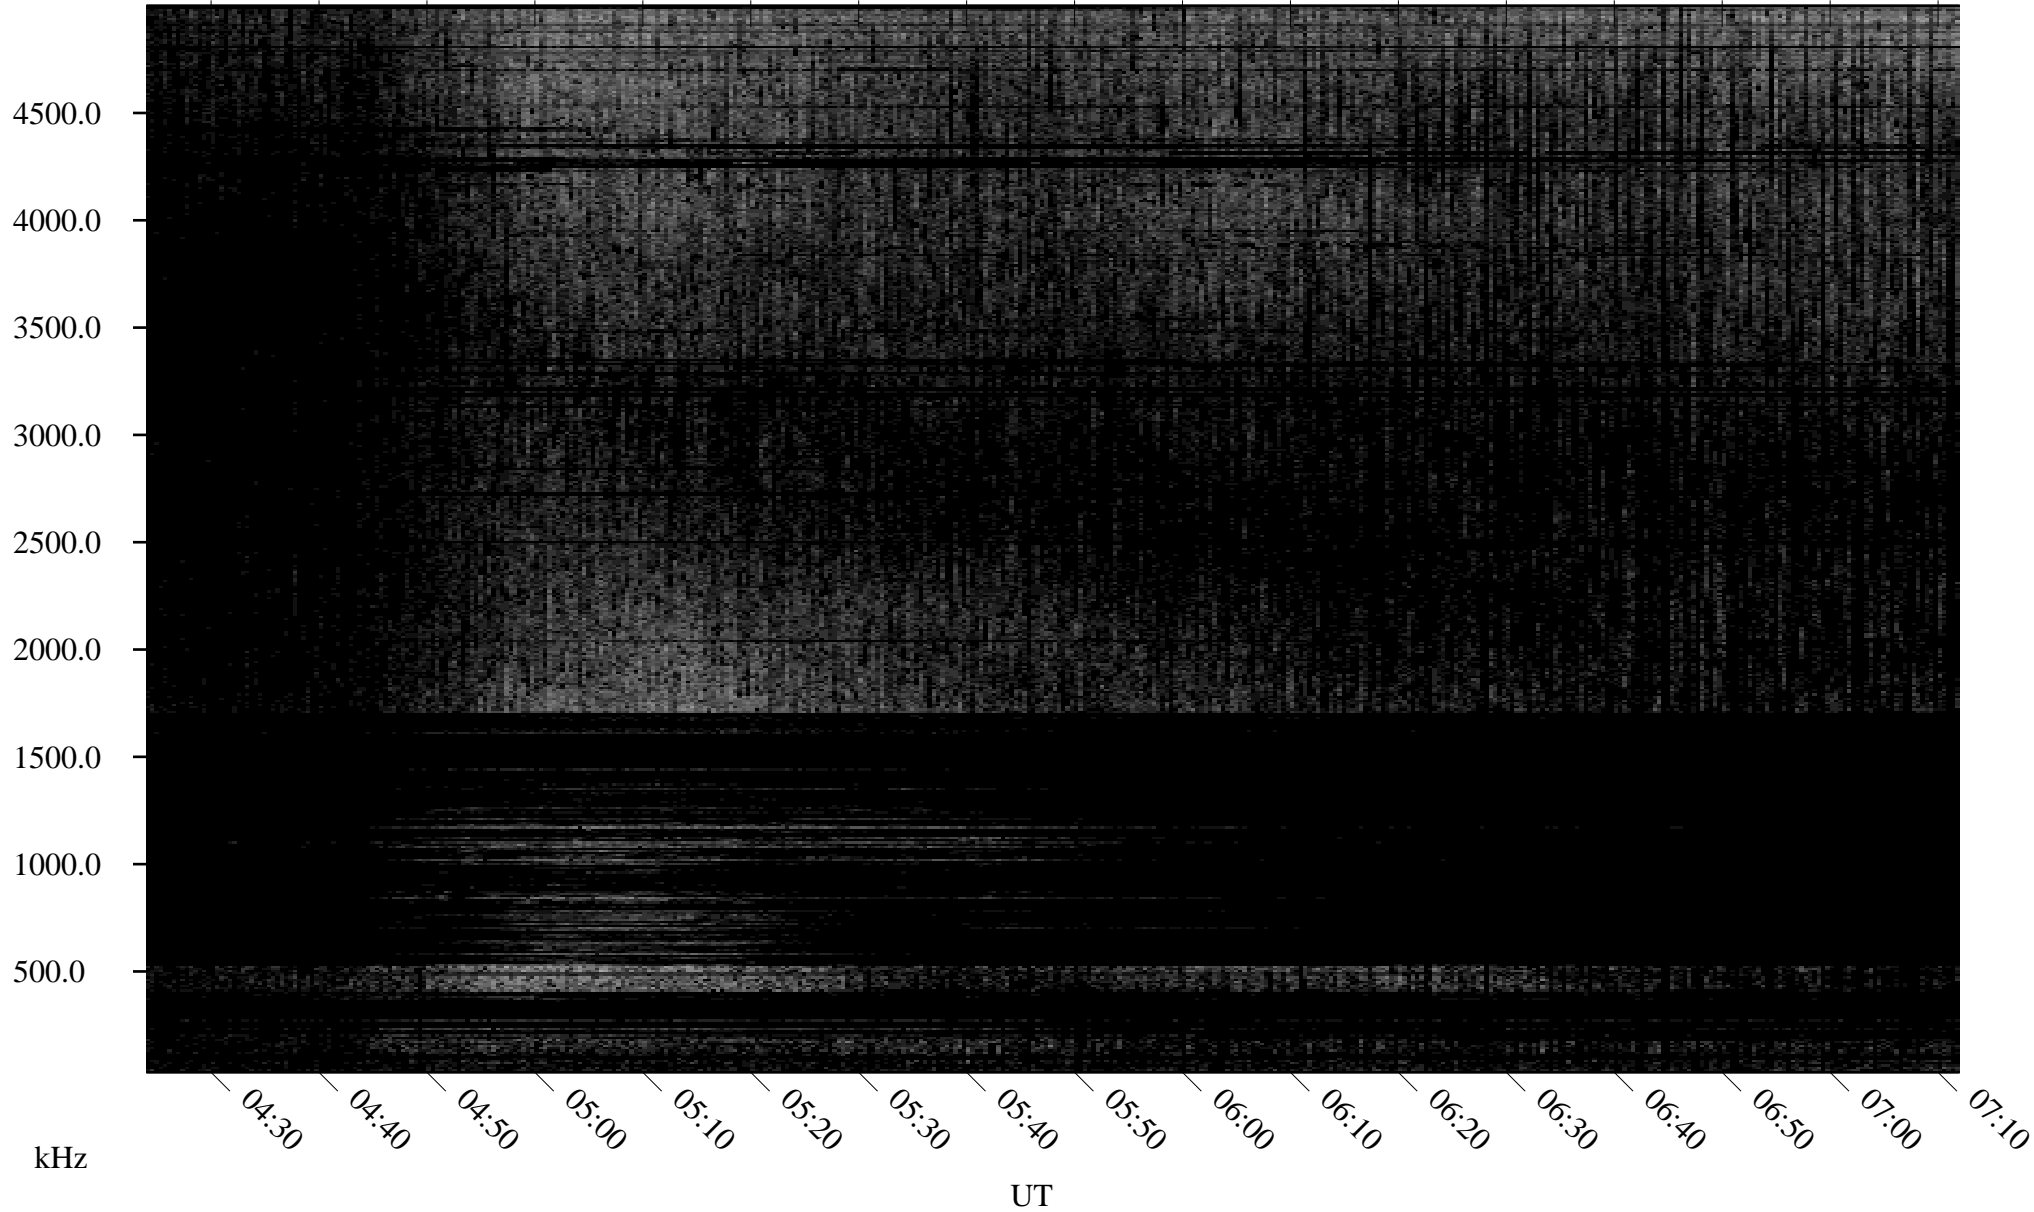

# 03/28/2007 Churchill, Manitoba

Linear Scale    Black = 161    White = 15

CH07087L.R00m max\_12

Page 1

# 03/28/2007 Churchill, Manitoba

Linear Scale    Black = 161    White = 15

CH07087L.R00m max\_12

Page 2

# 03/29/2007 Churchill, Manitoba

Linear Scale    Black = 161    White = 15

CH07087L.R00m max\_12

Page 3

# 03/29/2007 Churchill, Manitoba

Linear Scale    Black = 161    White = 15

CH07087L.R00m max\_12

Page 4