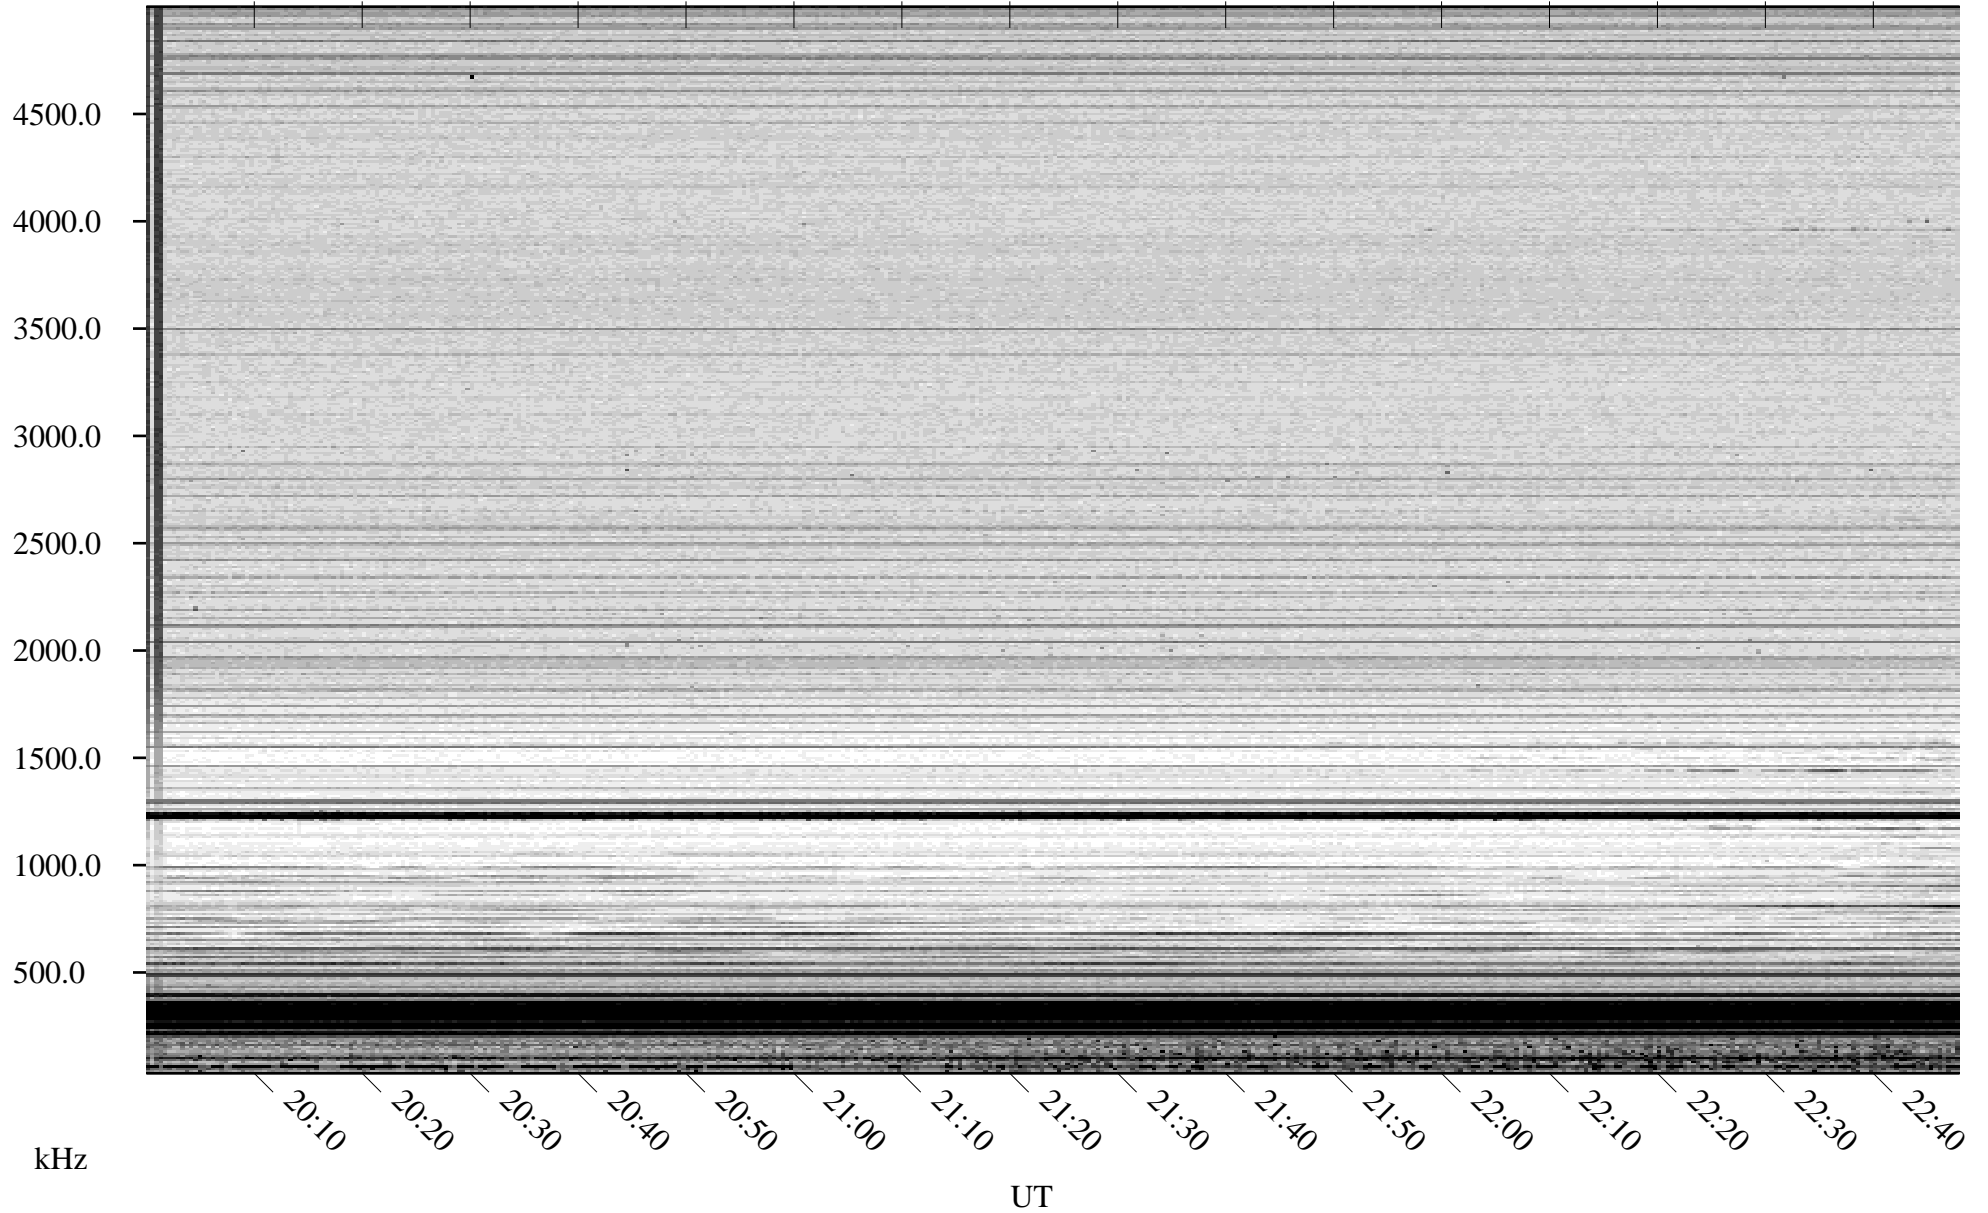

# 03/28/2007 Churchill, Manitoba

Linear Scale    Black = 161    White = 15

CH07087L.R00m max\_12

Page 1

# 03/28/2007 Churchill, Manitoba

Linear Scale    Black = 161    White = 15

CH07087L.R00m max\_12

Page 2

# 03/29/2007 Churchill, Manitoba

Linear Scale    Black = 161    White = 15

CH07087L.R00m max\_12

Page 3

# 03/29/2007 Churchill, Manitoba

Linear Scale    Black = 161    White = 15

CH07087L.R00m max\_12

Page 4