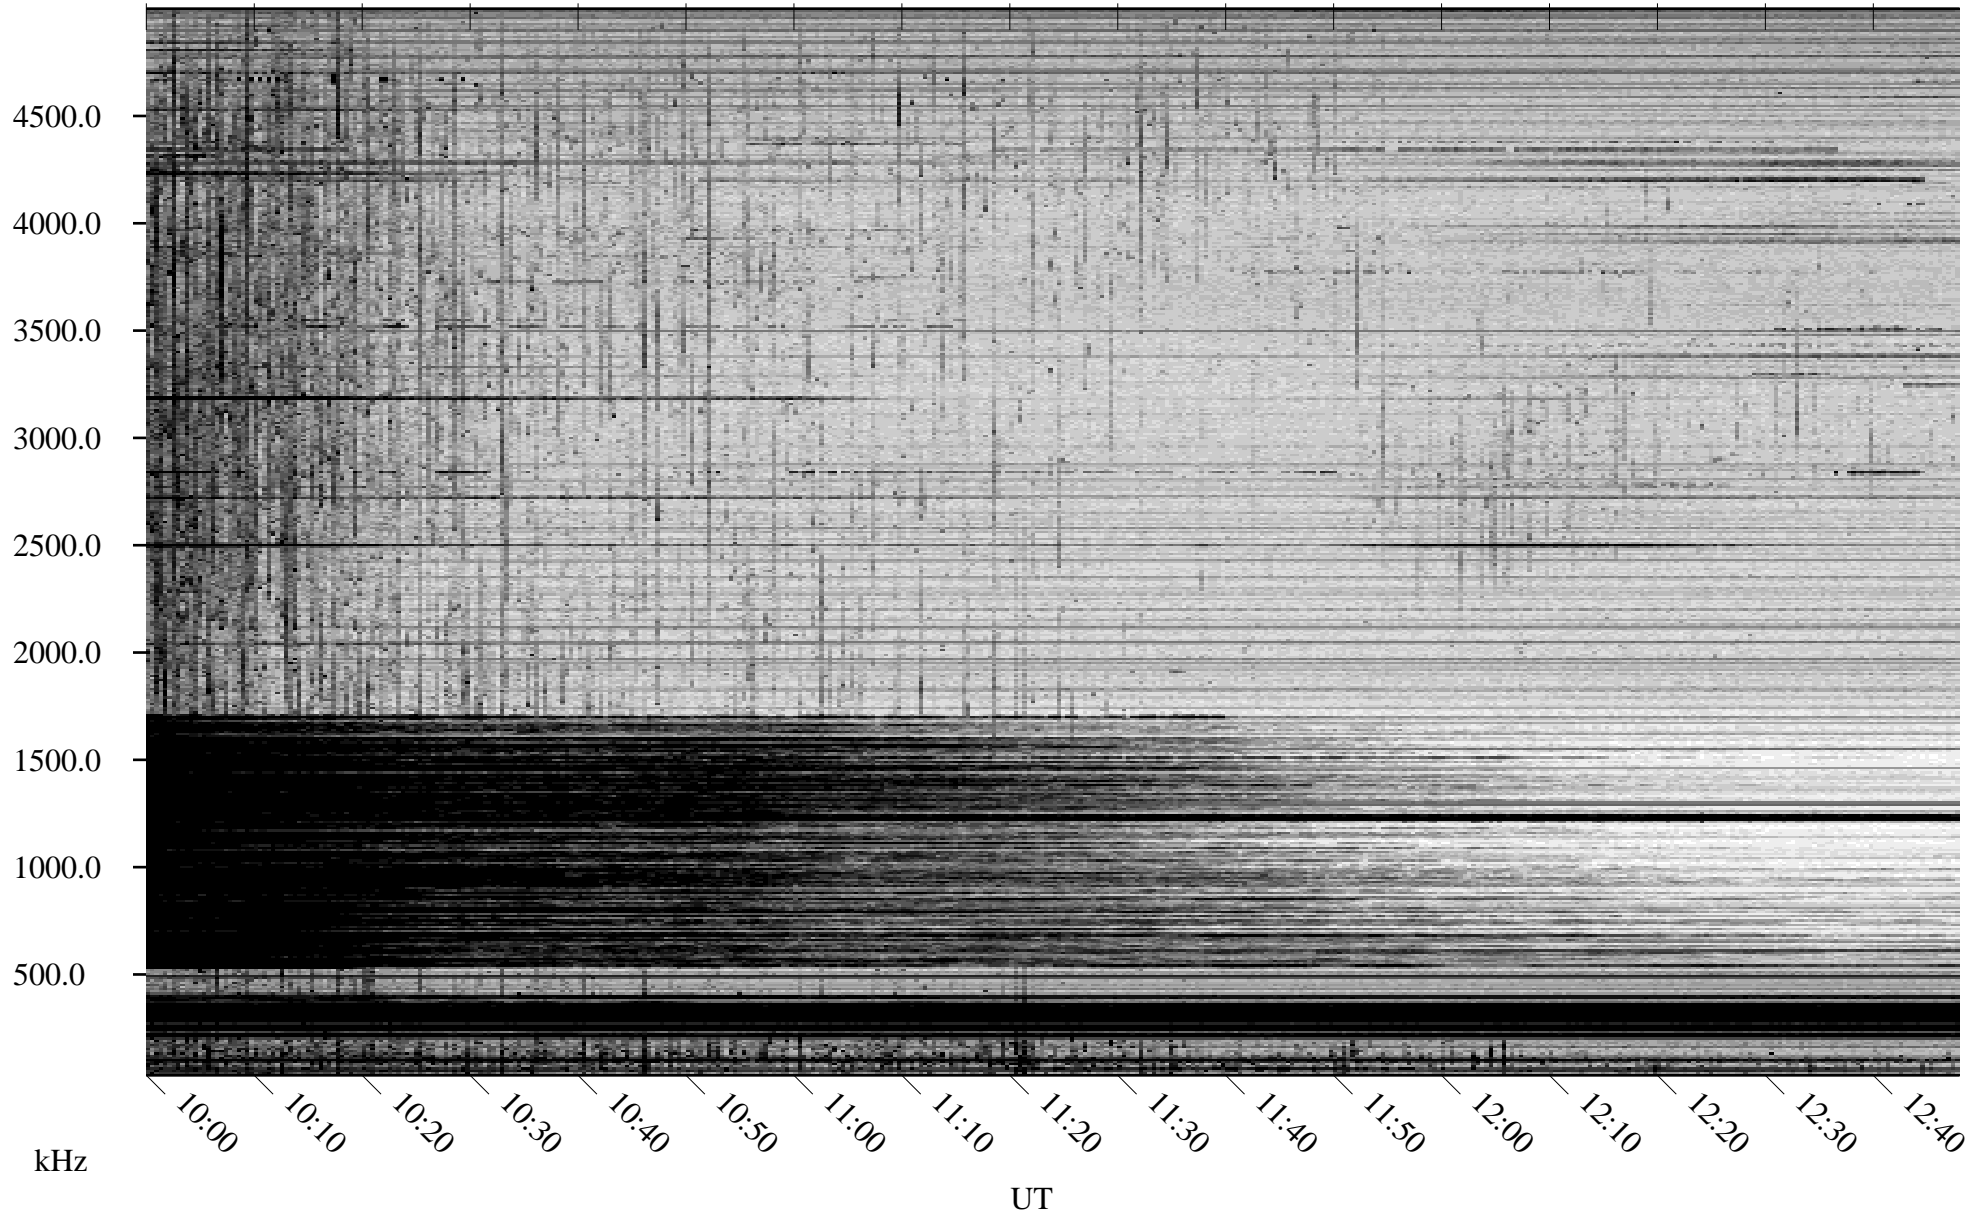

# 03/29/2007 Churchill, Manitoba

Linear Scale    Black = 161    White = 15

CH07087L.R00m max\_12

Page 5

# 03/29/2007 Churchill, Manitoba

Linear Scale    Black = 161    White = 15

CH07087L.R00m max\_12

Page 6