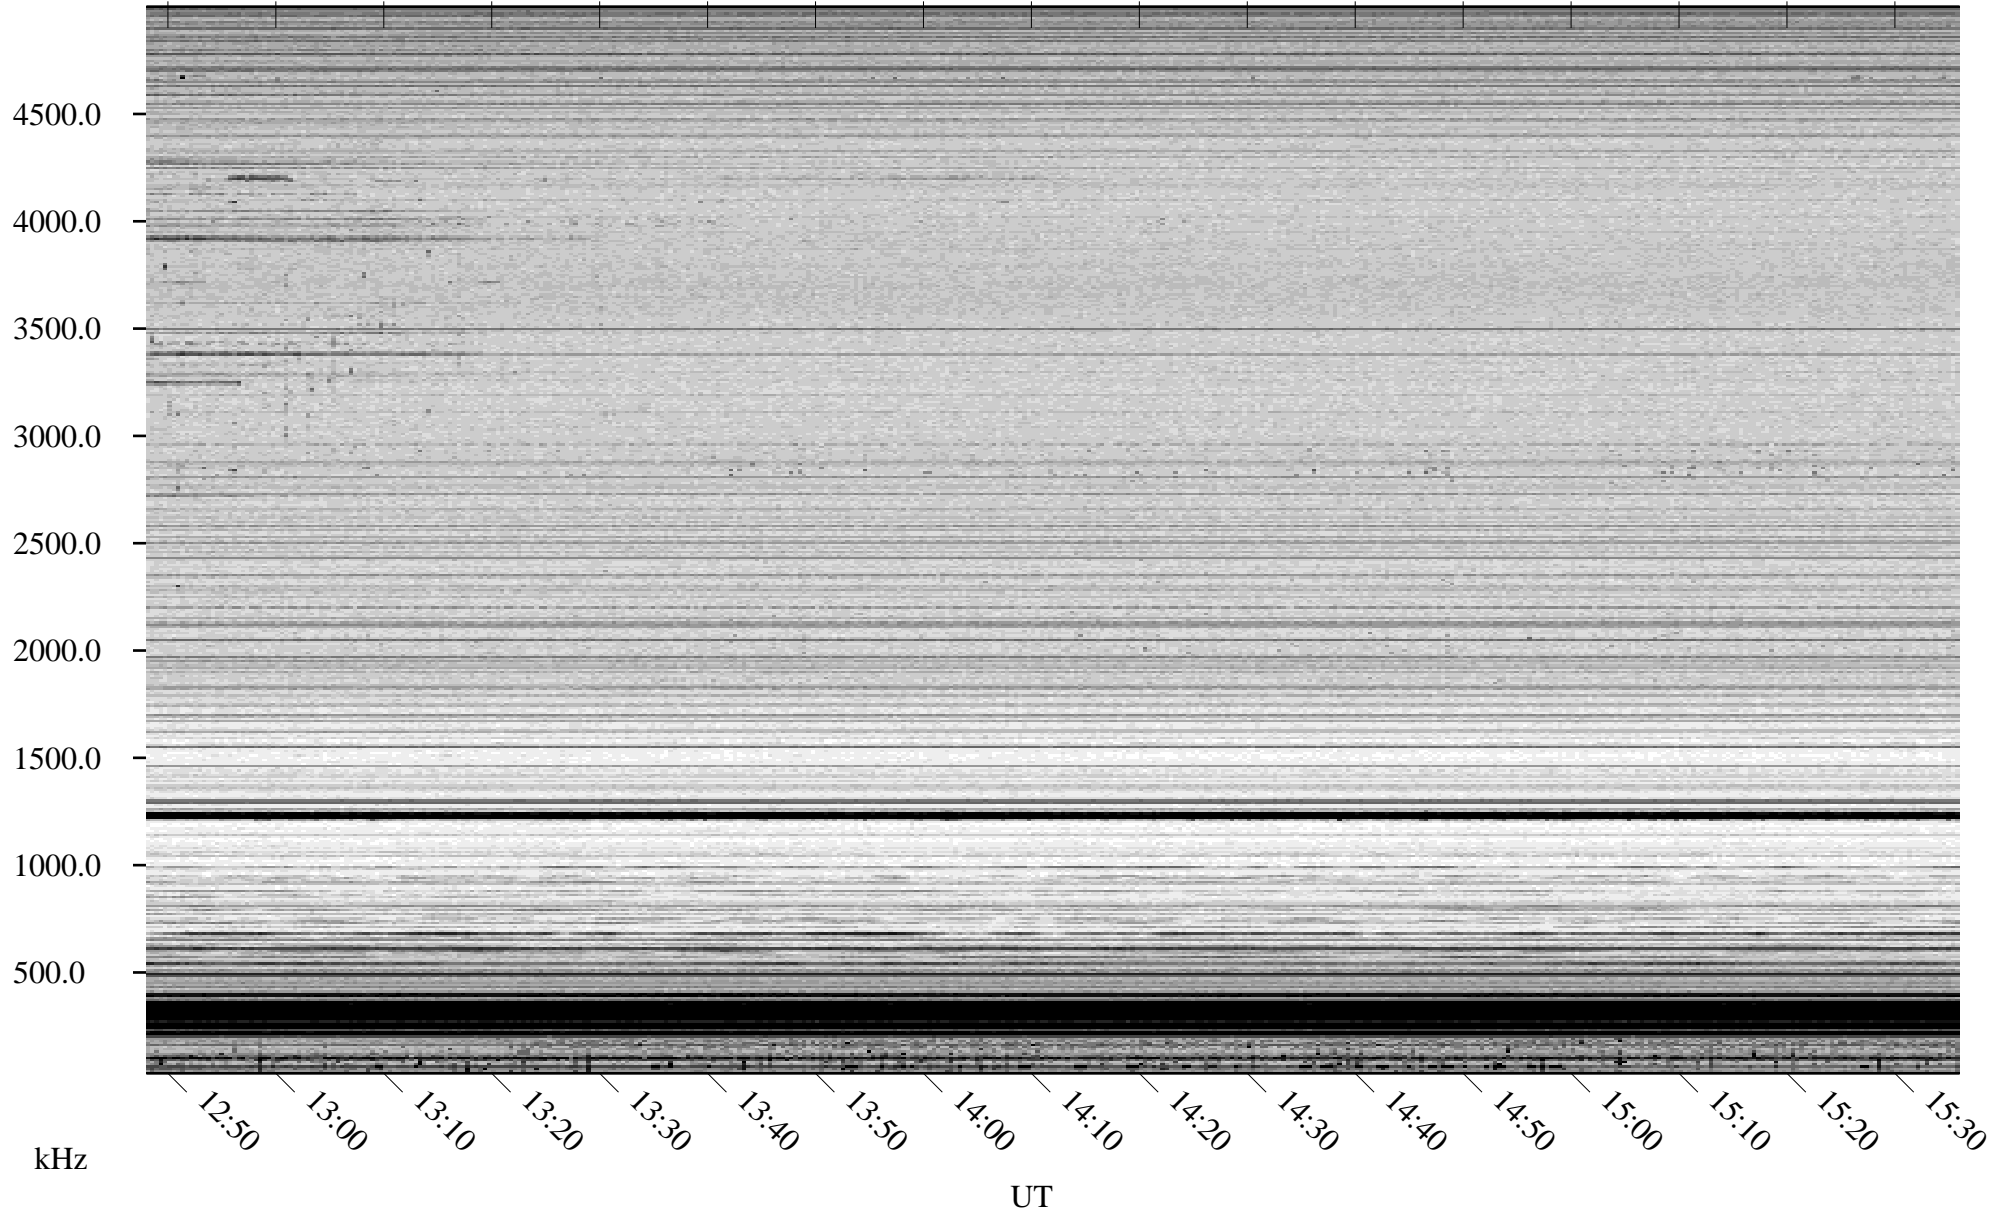

# 03/29/2007 Churchill, Manitoba

Linear Scale    Black = 161    White = 15

CH07087L.R00m max\_12

Page 5

# 03/29/2007 Churchill, Manitoba

Linear Scale    Black = 161    White = 15

CH07087L.R00m max\_12

Page 6

# 03/29/2007 Churchill, Manitoba

Linear Scale    Black = 161    White = 15

CH07087L.R00m max\_12

Page 7

# 03/29/2007 Churchill, Manitoba

Linear Scale    Black = 161    White = 15

CH07087L.R00m max\_12

Page 8