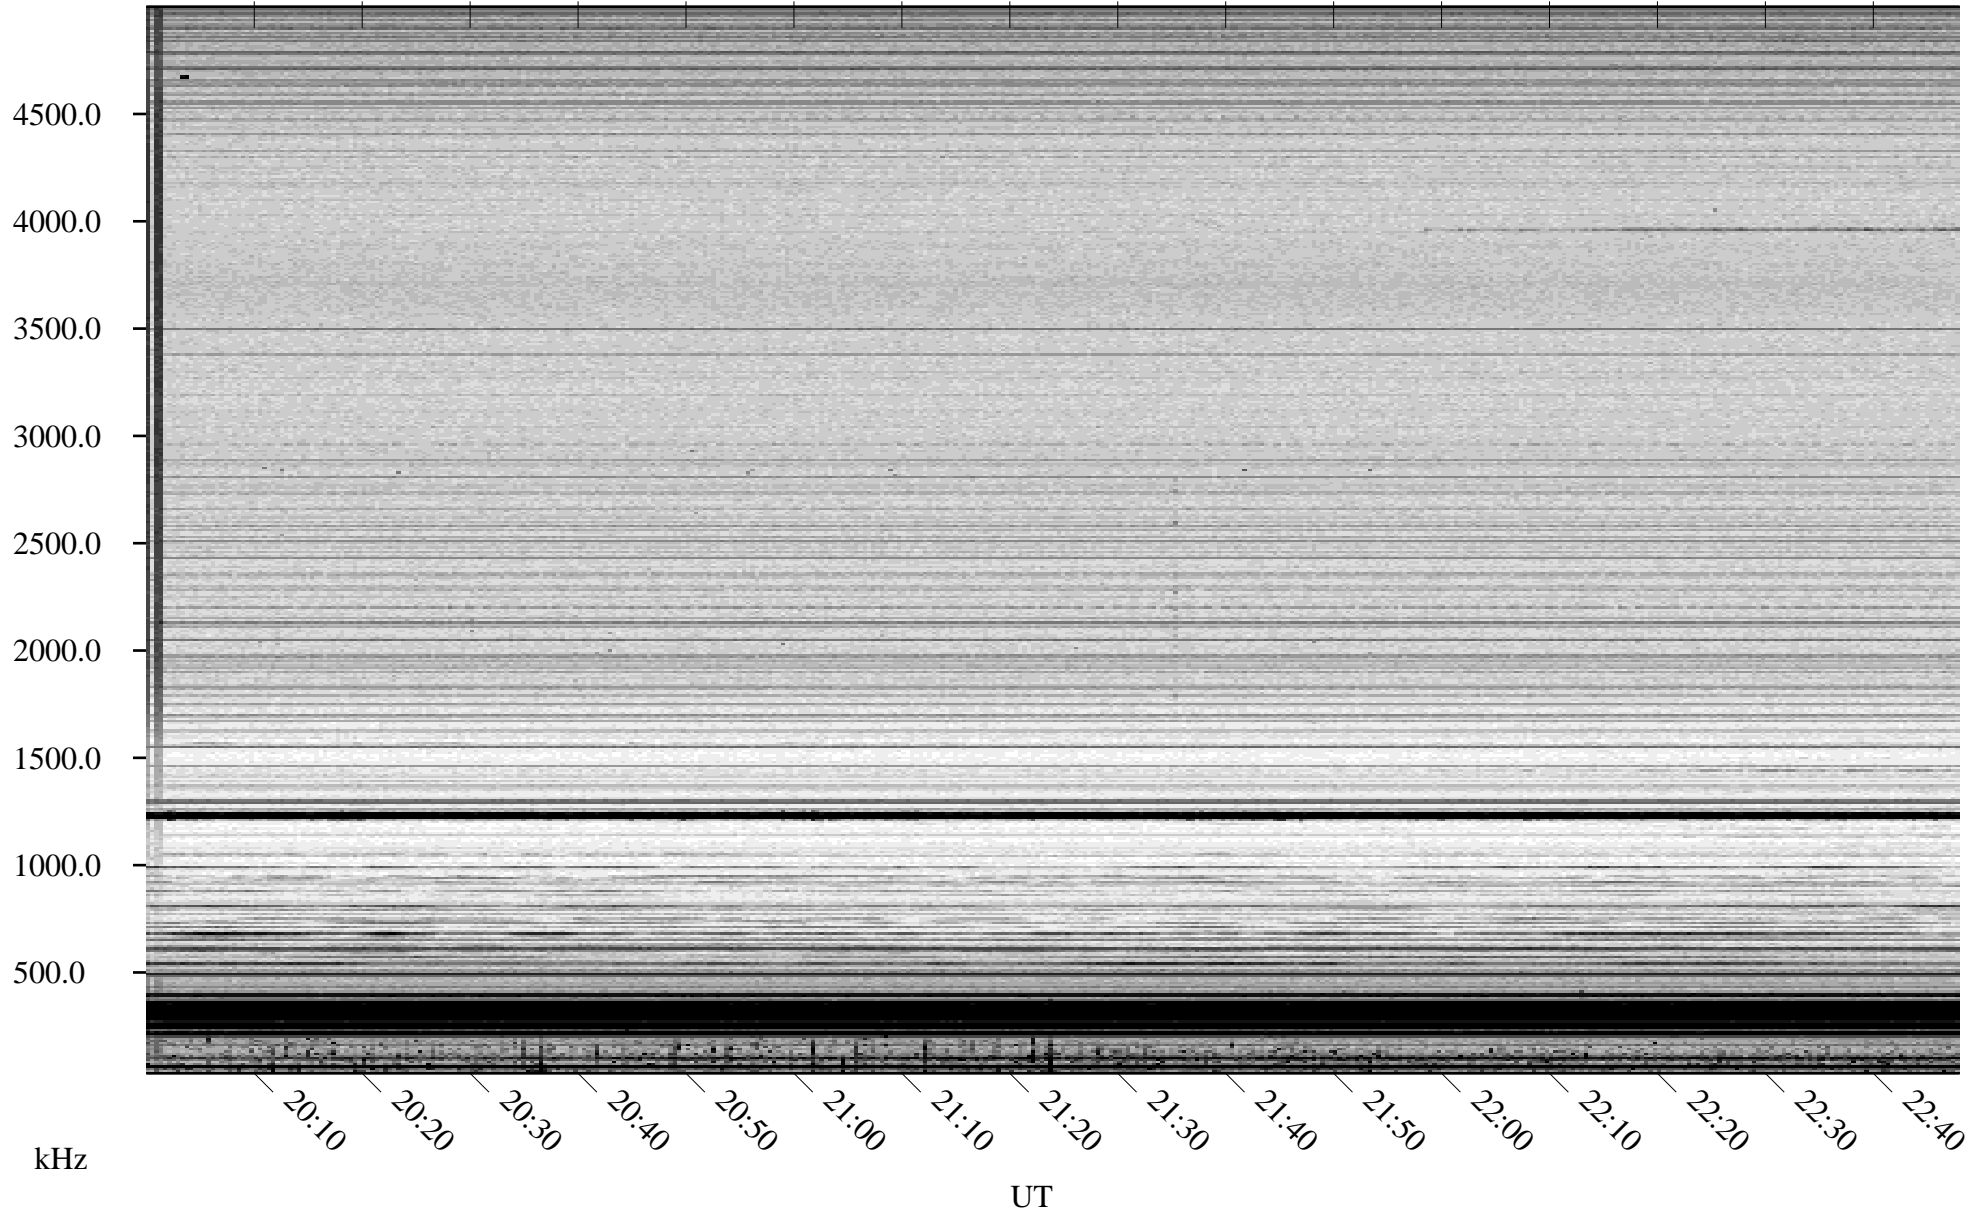

# 03/29/2007 Churchill, Manitoba

Linear Scale    Black = 161    White = 15

CH07088L.R00m max\_12

Page 1

# 03/29/2007 Churchill, Manitoba

Linear Scale    Black = 161    White = 15

CH07088L.R00m max\_12

# 03/30/2007 Churchill, Manitoba

Linear Scale    Black = 161    White = 15

CH07088L.R00m max\_12

Page 3

# 03/30/2007 Churchill, Manitoba

Linear Scale    Black = 161    White = 15

CH07088L.R00m max\_12

Page 4