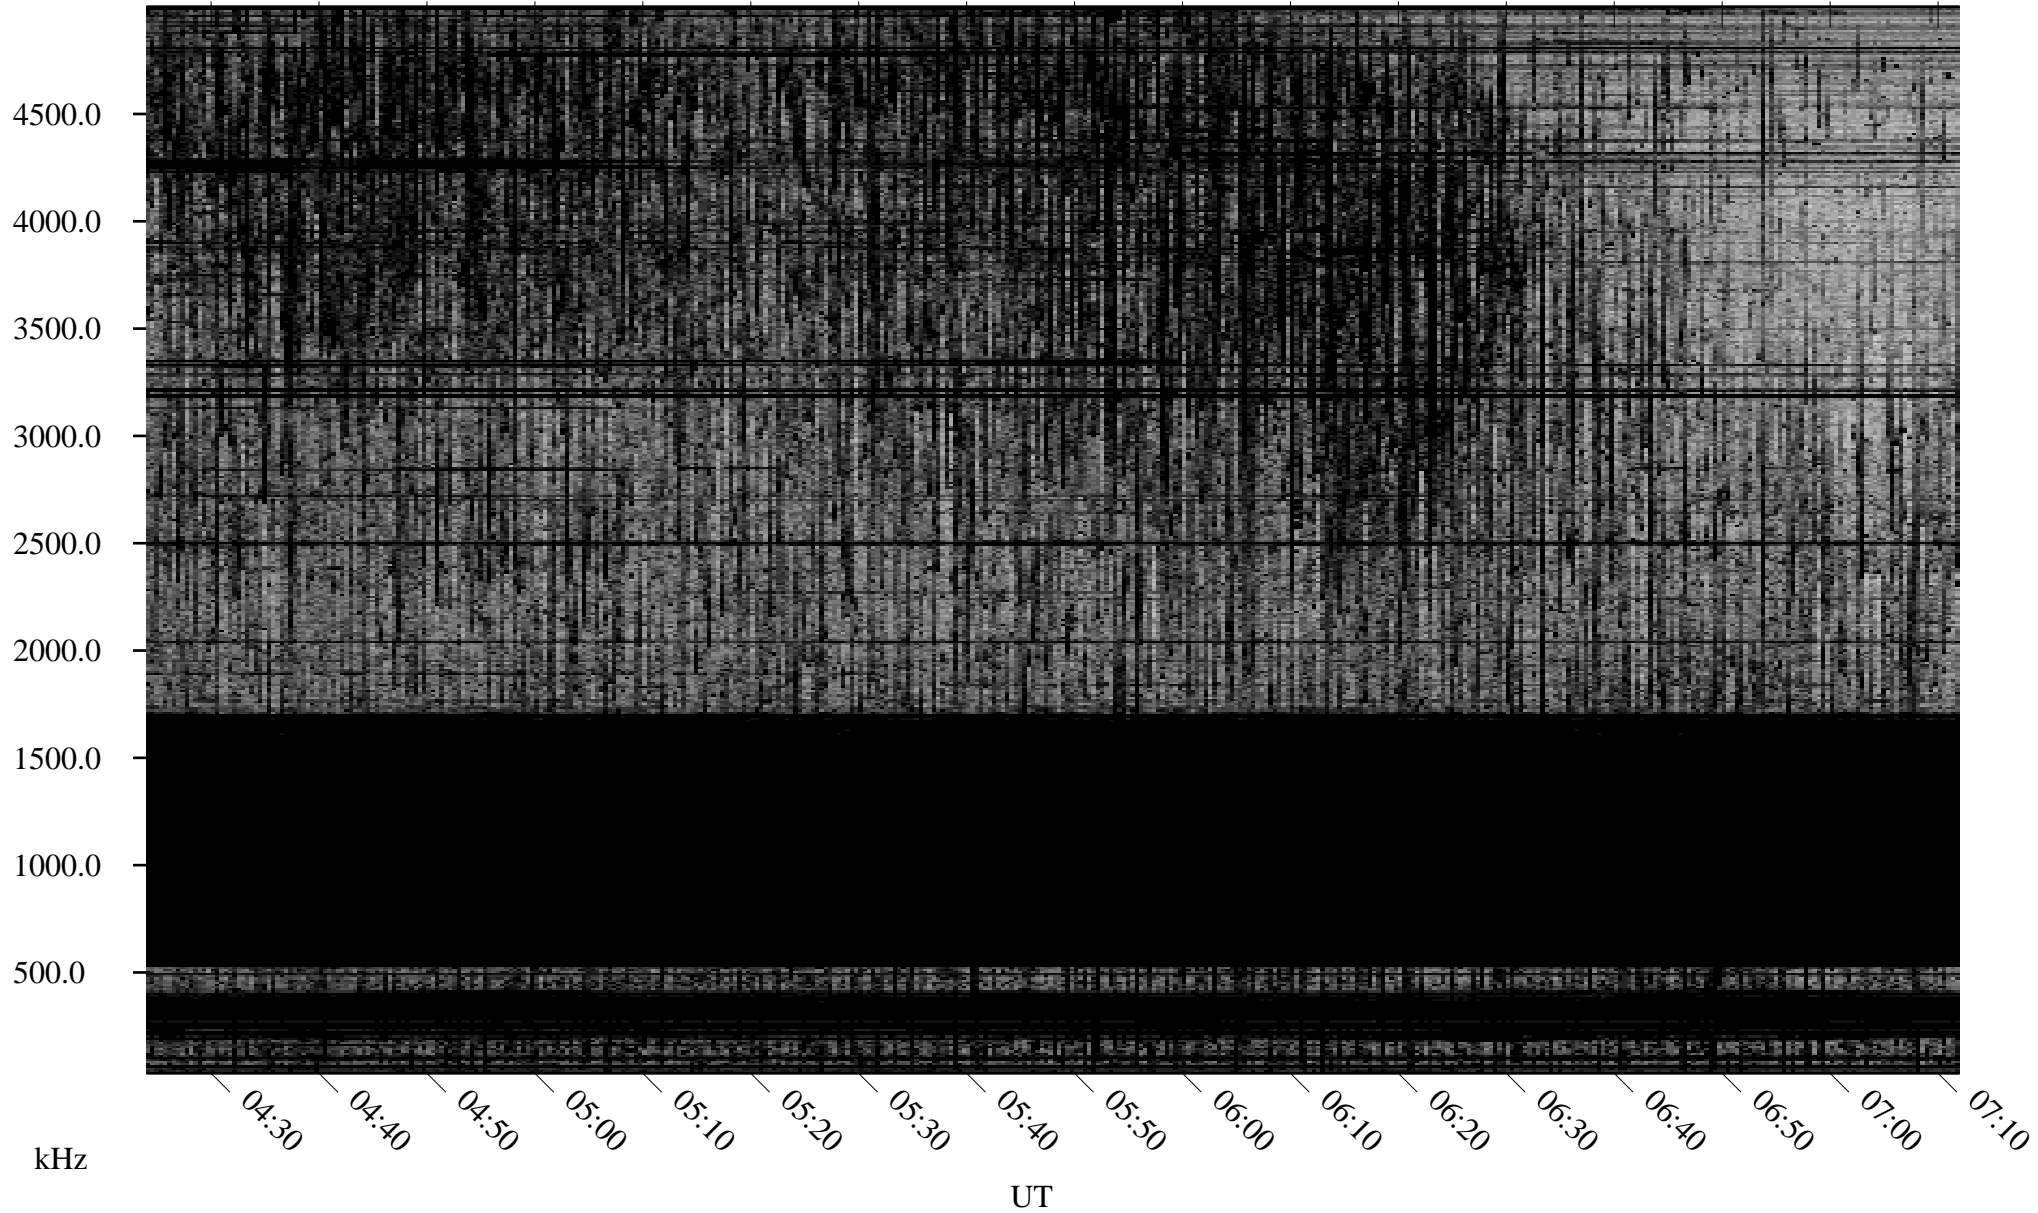

# 03/29/2007 Churchill, Manitoba

Linear Scale    Black = 161    White = 15

CH07088L.R00m max\_12

Page 1

# 03/29/2007 Churchill, Manitoba

Linear Scale    Black = 161    White = 15

CH07088L.R00m max\_12

# 03/30/2007 Churchill, Manitoba

Linear Scale    Black = 161    White = 15

CH07088L.R00m max\_12

Page 3

# 03/30/2007 Churchill, Manitoba

Linear Scale    Black = 161    White = 15

CH07088L.R00m max\_12

Page 4