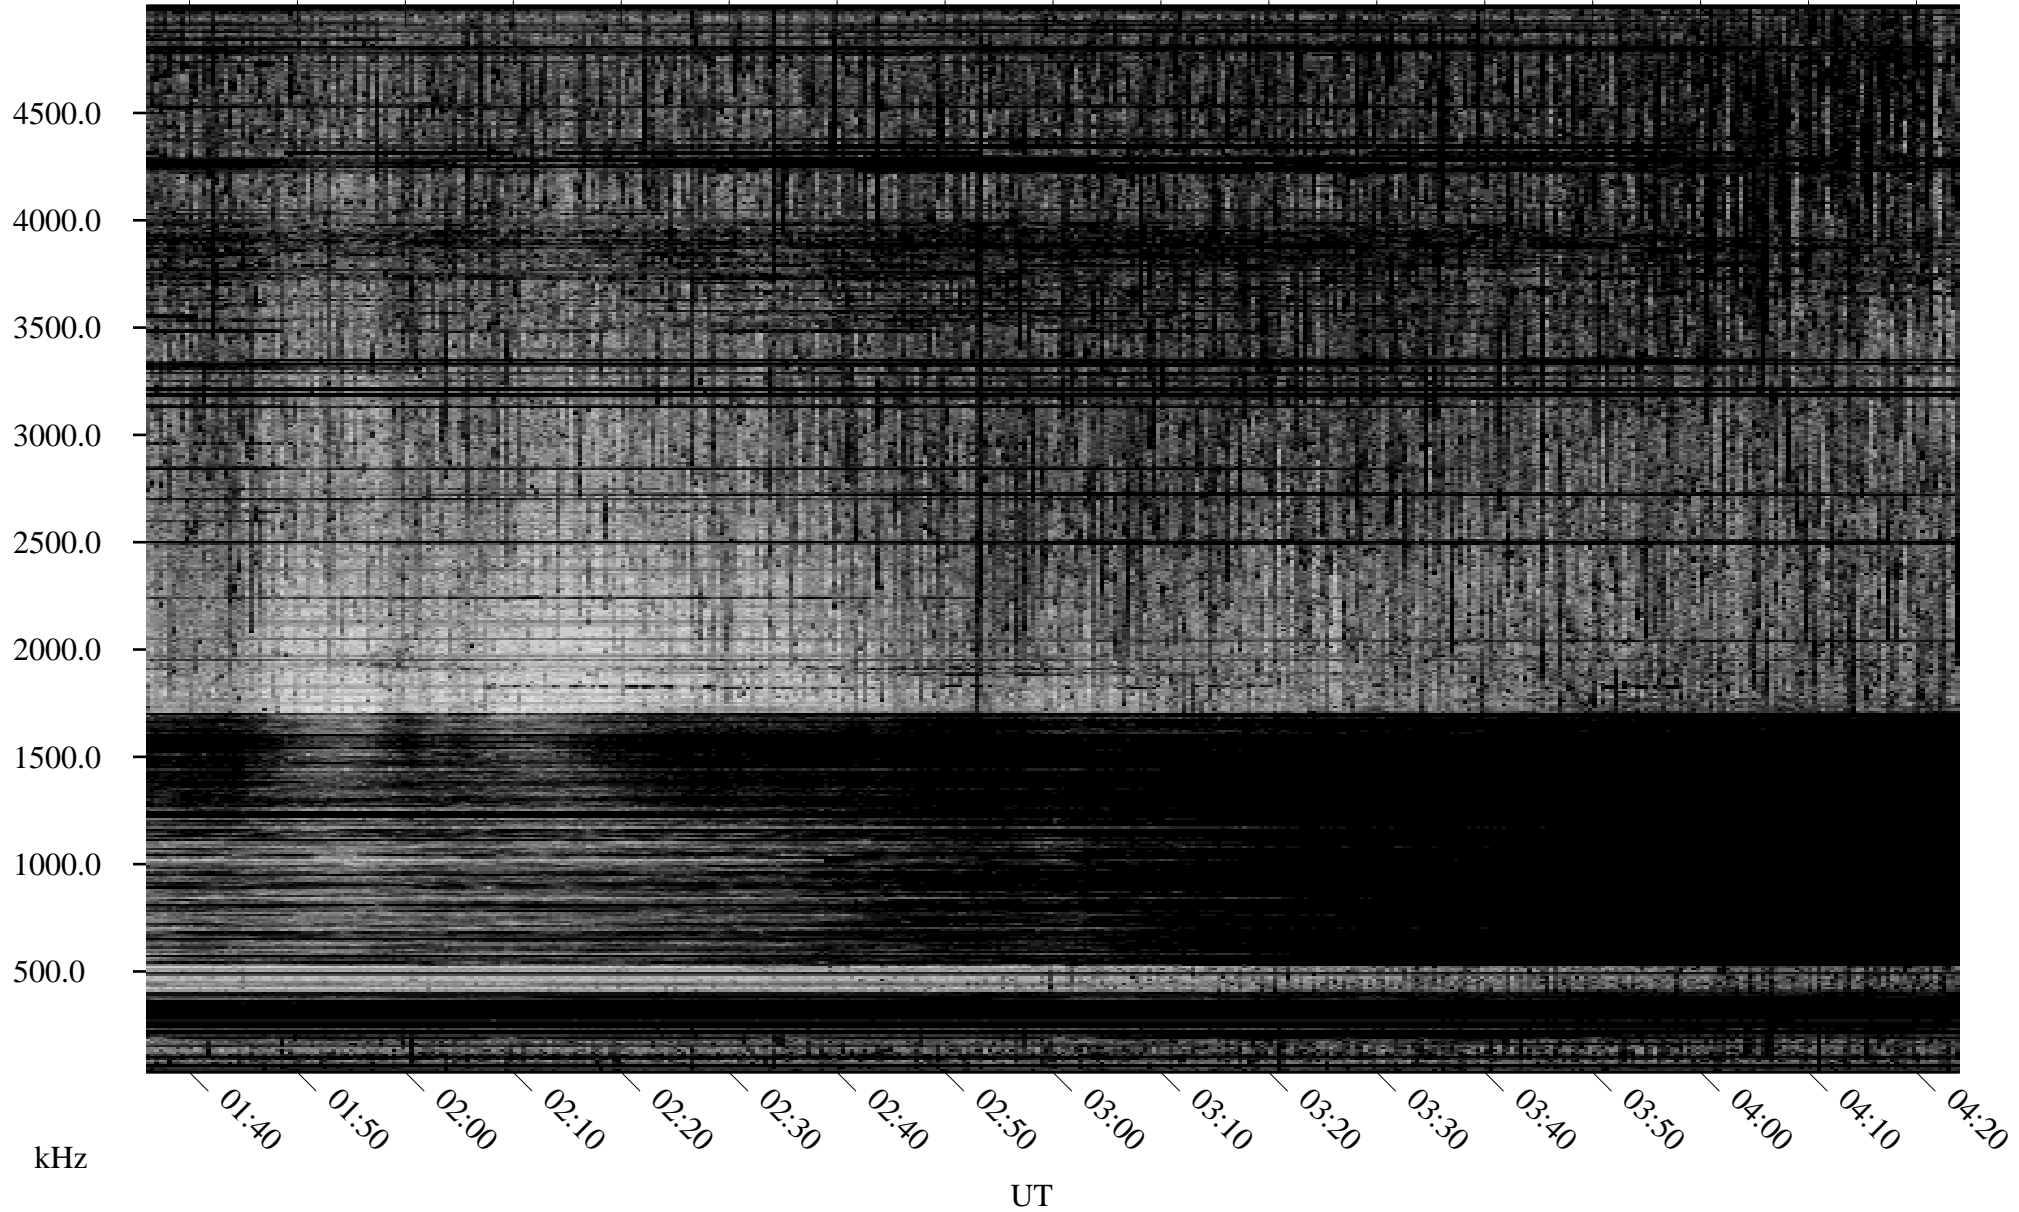

# 03/29/2007 Churchill, Manitoba

Linear Scale    Black = 161    White = 15

CH07088L.R00m max\_12

Page 1

# 03/29/2007 Churchill, Manitoba

Linear Scale    Black = 161    White = 15

CH07088L.R00m max\_12

# 03/30/2007 Churchill, Manitoba

Linear Scale    Black = 161    White = 15

CH07088L.R00m max\_12

Page 3

# 03/30/2007 Churchill, Manitoba

Linear Scale    Black = 161    White = 15

CH07088L.R00m max\_12

Page 4