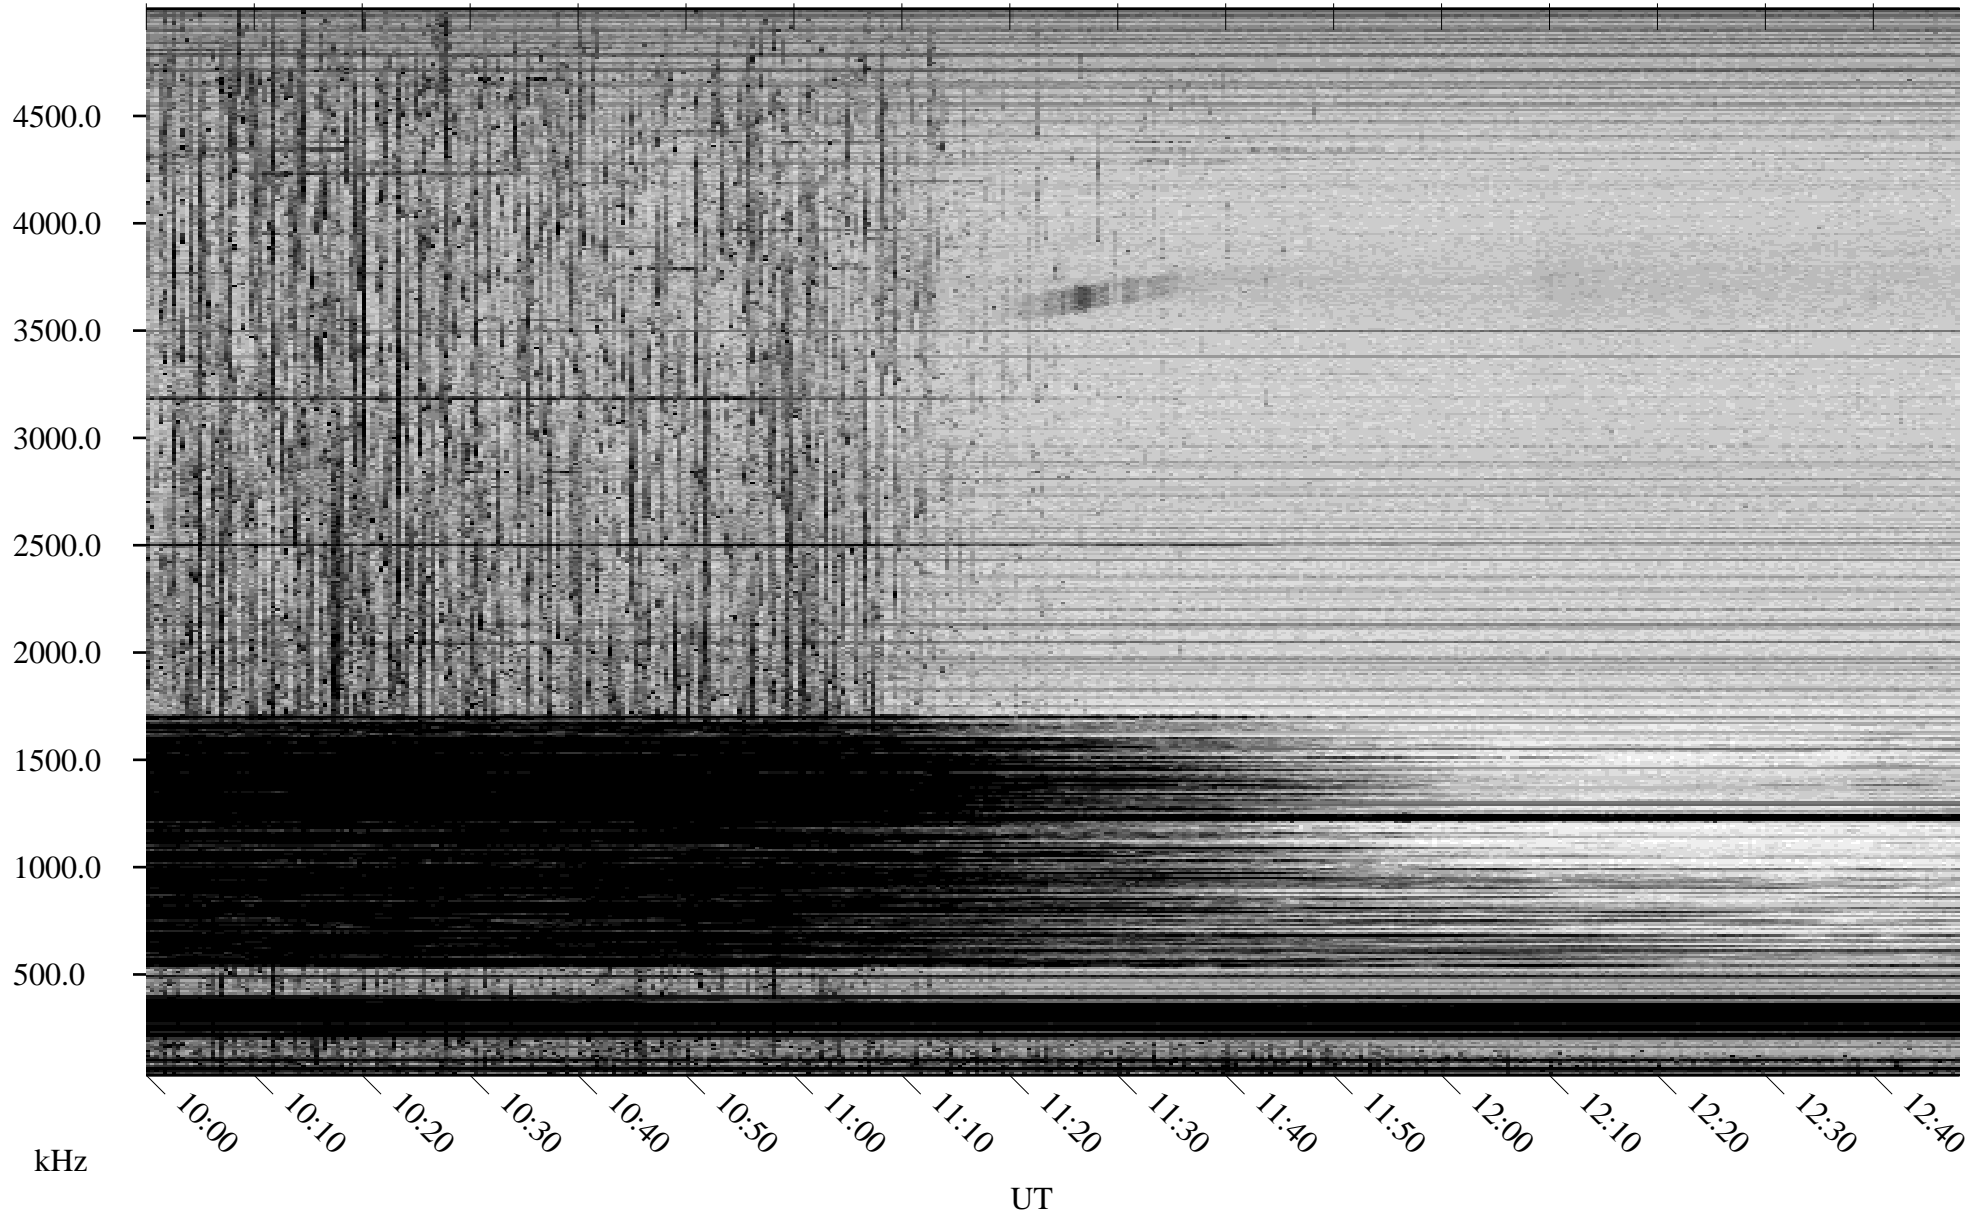

# 03/30/2007 Churchill, Manitoba

Linear Scale    Black = 161    White = 15

CH07088L.R00m max\_12

Page 5

# 03/30/2007 Churchill, Manitoba

Linear Scale    Black = 161    White = 15

CH07088L.R00m max\_12

Page 6