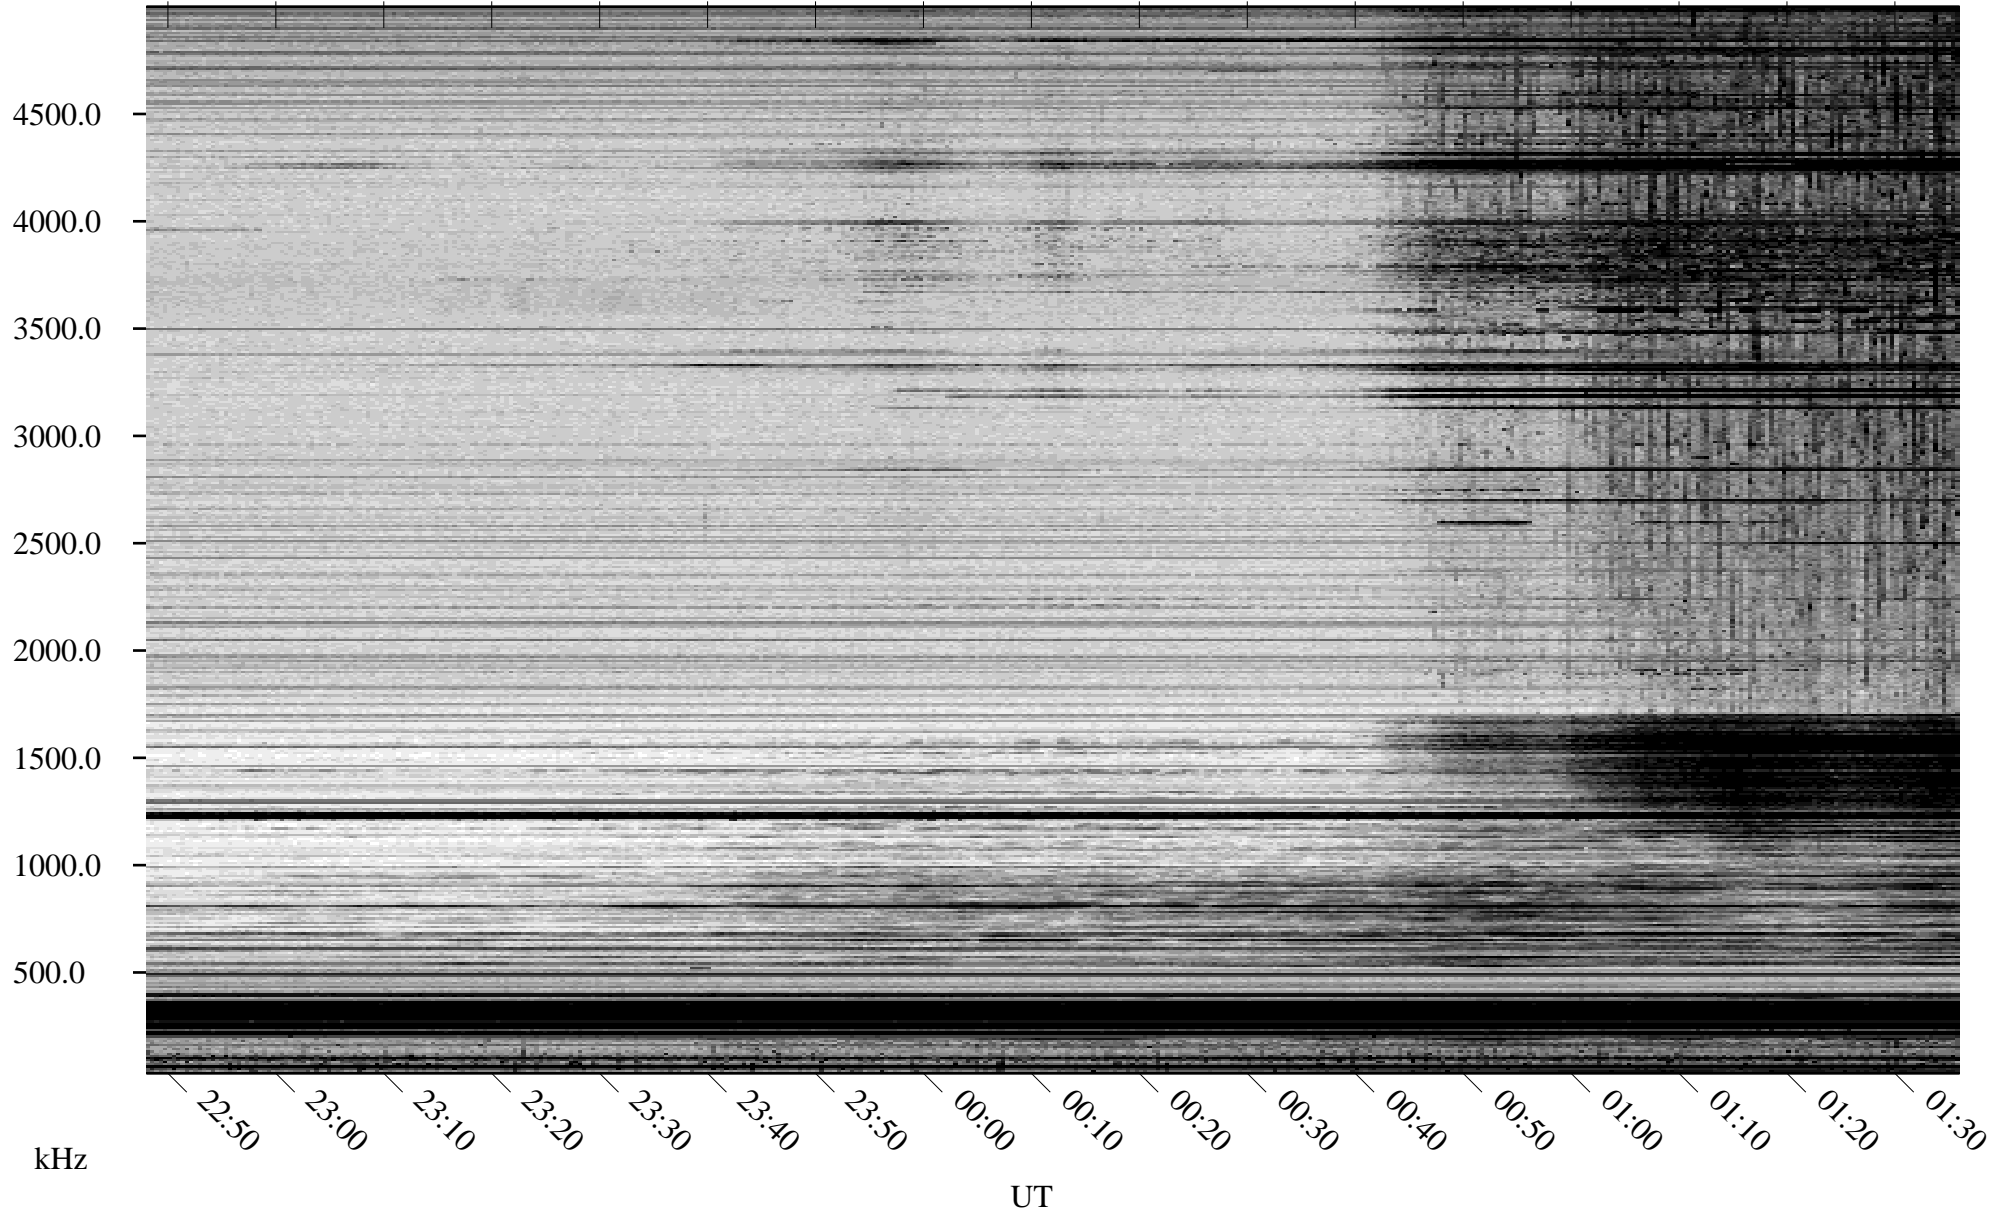

# 03/29/2007 Churchill, Manitoba

Linear Scale    Black = 161    White = 15

CH07088L.R00m max\_12

Page 1

# 03/29/2007 Churchill, Manitoba

Linear Scale    Black = 161    White = 15

CH07088L.R00m max\_12

# 03/30/2007 Churchill, Manitoba

Linear Scale    Black = 161    White = 15

CH07088L.R00m max\_12

Page 3

# 03/30/2007 Churchill, Manitoba

Linear Scale    Black = 161    White = 15

CH07088L.R00m max\_12

Page 4