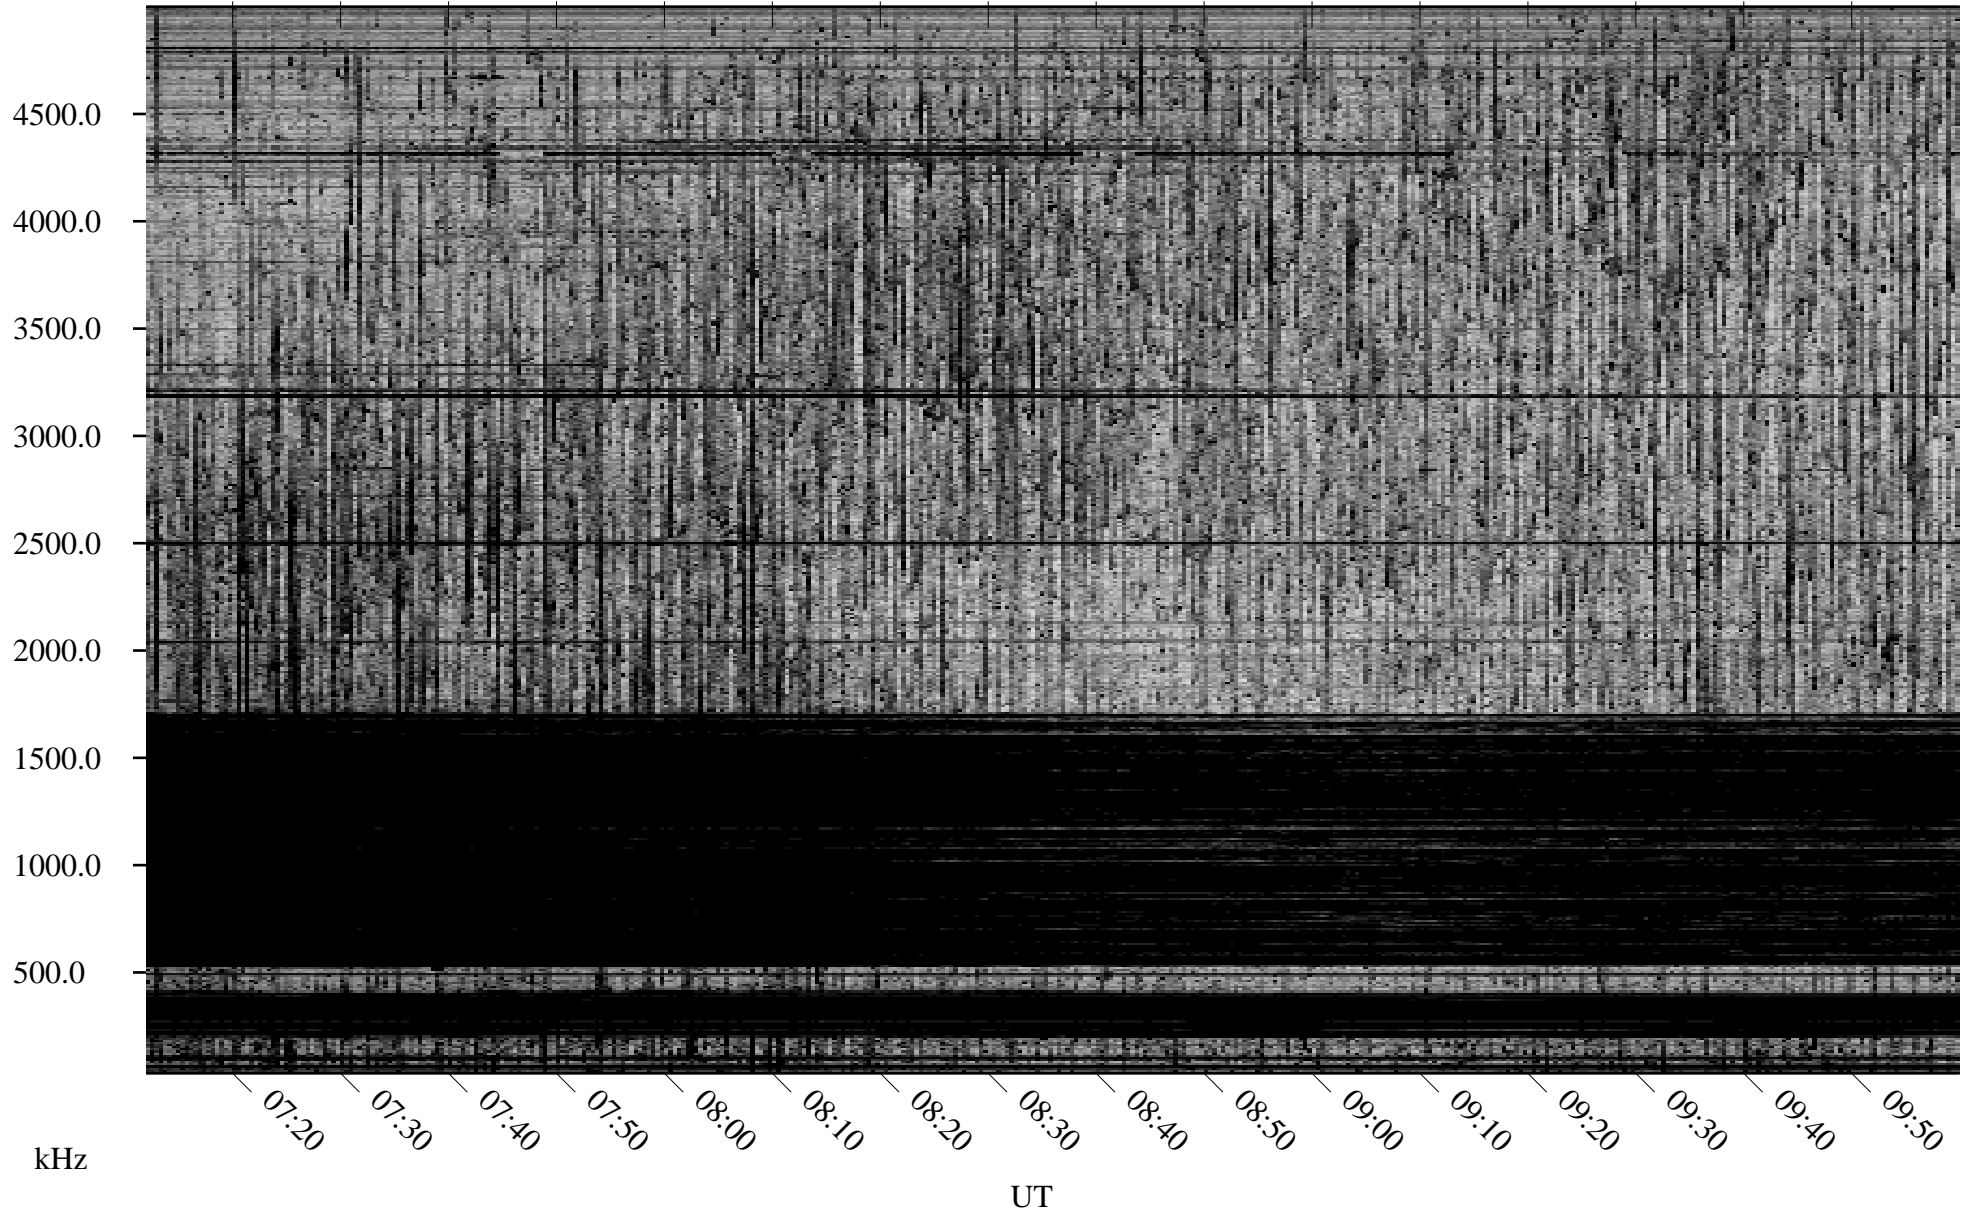

# 03/29/2007 Churchill, Manitoba

Linear Scale    Black = 161    White = 15

CH07088L.R00m max\_12

# 03/30/2007 Churchill, Manitoba

Linear Scale    Black = 161    White = 15

CH07088L.R00m max\_12

Page 4

# 03/30/2007 Churchill, Manitoba

Linear Scale    Black = 161    White = 15

CH07088L.R00m max\_12

Page 5

# 03/30/2007 Churchill, Manitoba

Linear Scale    Black = 161    White = 15

CH07088L.R00m max\_12

Page 6