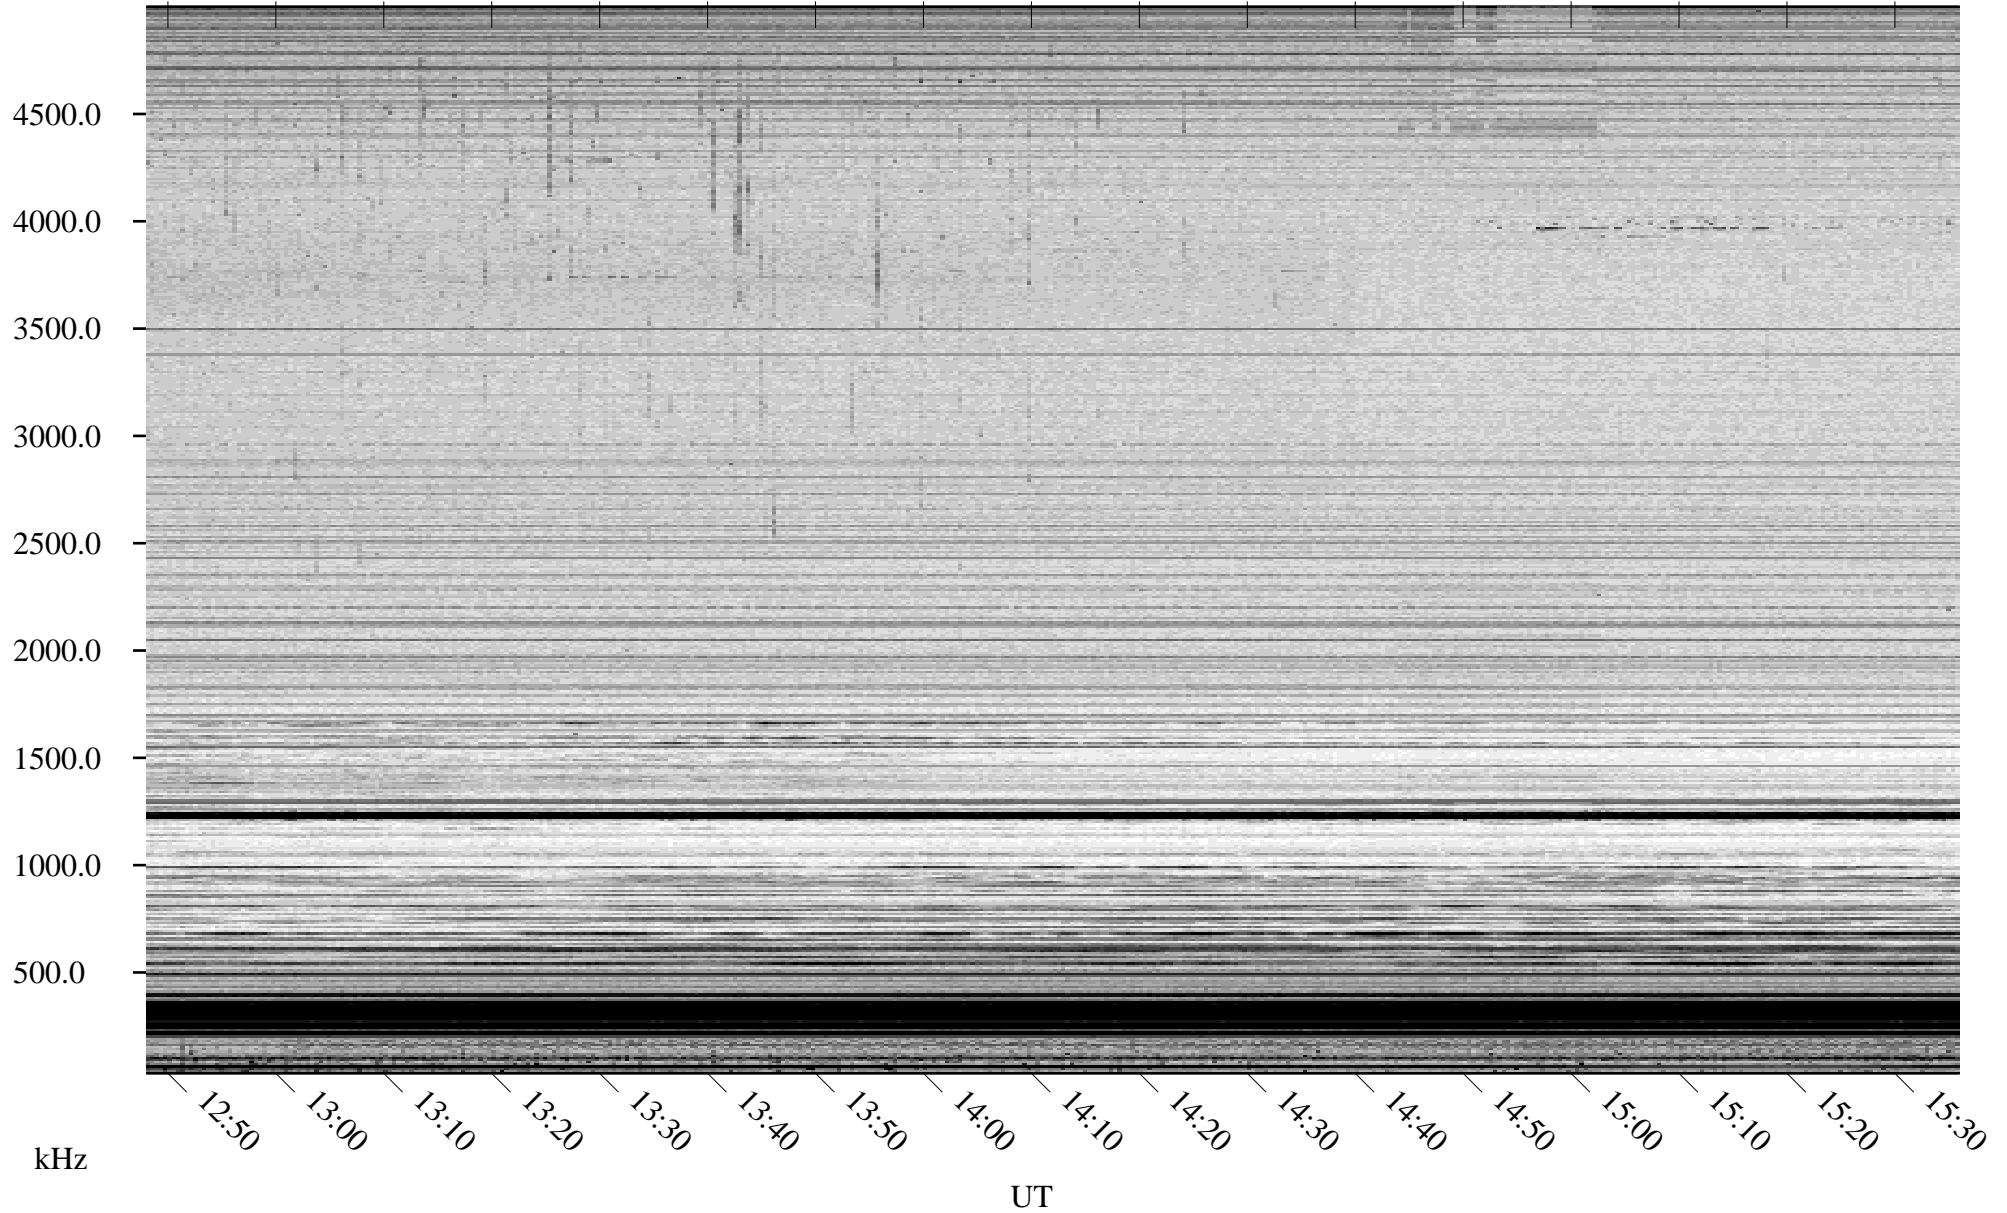

# 03/30/2007 Churchill, Manitoba

Linear Scale    Black = 161    White = 15

CH07088L.R00m max\_12

Page 5

# 03/30/2007 Churchill, Manitoba

Linear Scale    Black = 161    White = 15

CH07088L.R00m max\_12

Page 6

# 03/30/2007 Churchill, Manitoba

Linear Scale    Black = 161    White = 15

CH07088L.R00m max\_12

Page 7

03/30/2007 Churchill, Manitoba

Linear Scale Black = 161 White = 15

CH07088L.R00m max\_12

Page 8