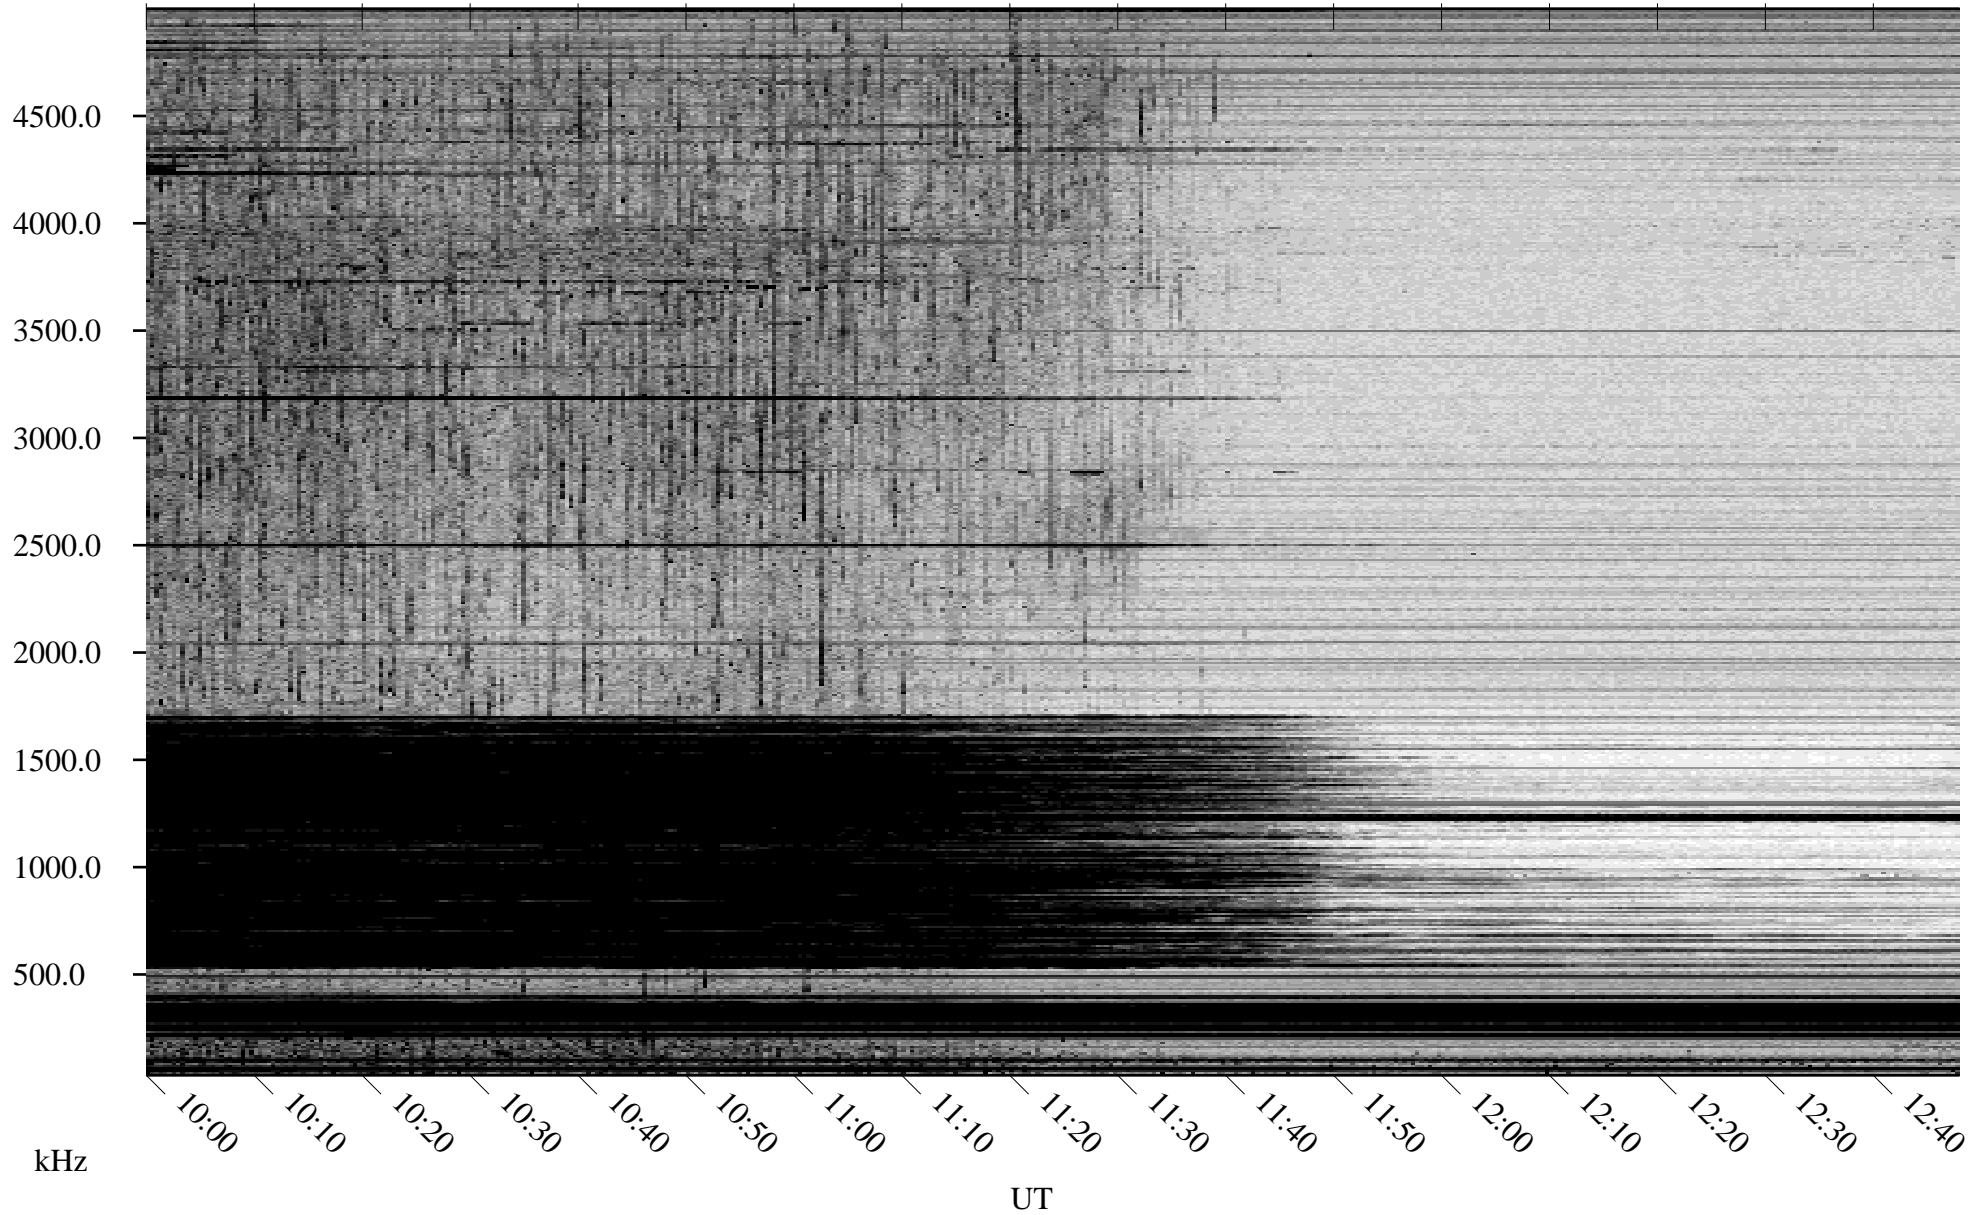

03/30/2007 Churchill, Manitoba

Linear Scale Black = 161 White = 15

CH07089L.R00m max_12

Page 1

03/30/2007 Churchill, Manitoba

Linear Scale Black = 161 White = 15

CH07089L.R00m max_12

Page 2

03/31/2007 Churchill, Manitoba

Linear Scale Black = 161 White = 15

CH07089L.R00m max_12

Page 3

03/31/2007 Churchill, Manitoba

Linear Scale Black = 161 White = 15

CH07089L.R00m max_12

Page 4

03/31/2007 Churchill, Manitoba

Linear Scale Black = 161 White = 15

CH07089L.R00m max_12

Page 5

03/31/2007 Churchill, Manitoba

Linear Scale Black = 161 White = 15

CH07089L.R00m max_12

Page 6

03/31/2007 Churchill, Manitoba

Linear Scale Black = 161 White = 15

CH07089L.R00m max_12

Page 7

03/31/2007 Churchill, Manitoba

Linear Scale Black = 161 White = 15

CH07089L.R00m max_12