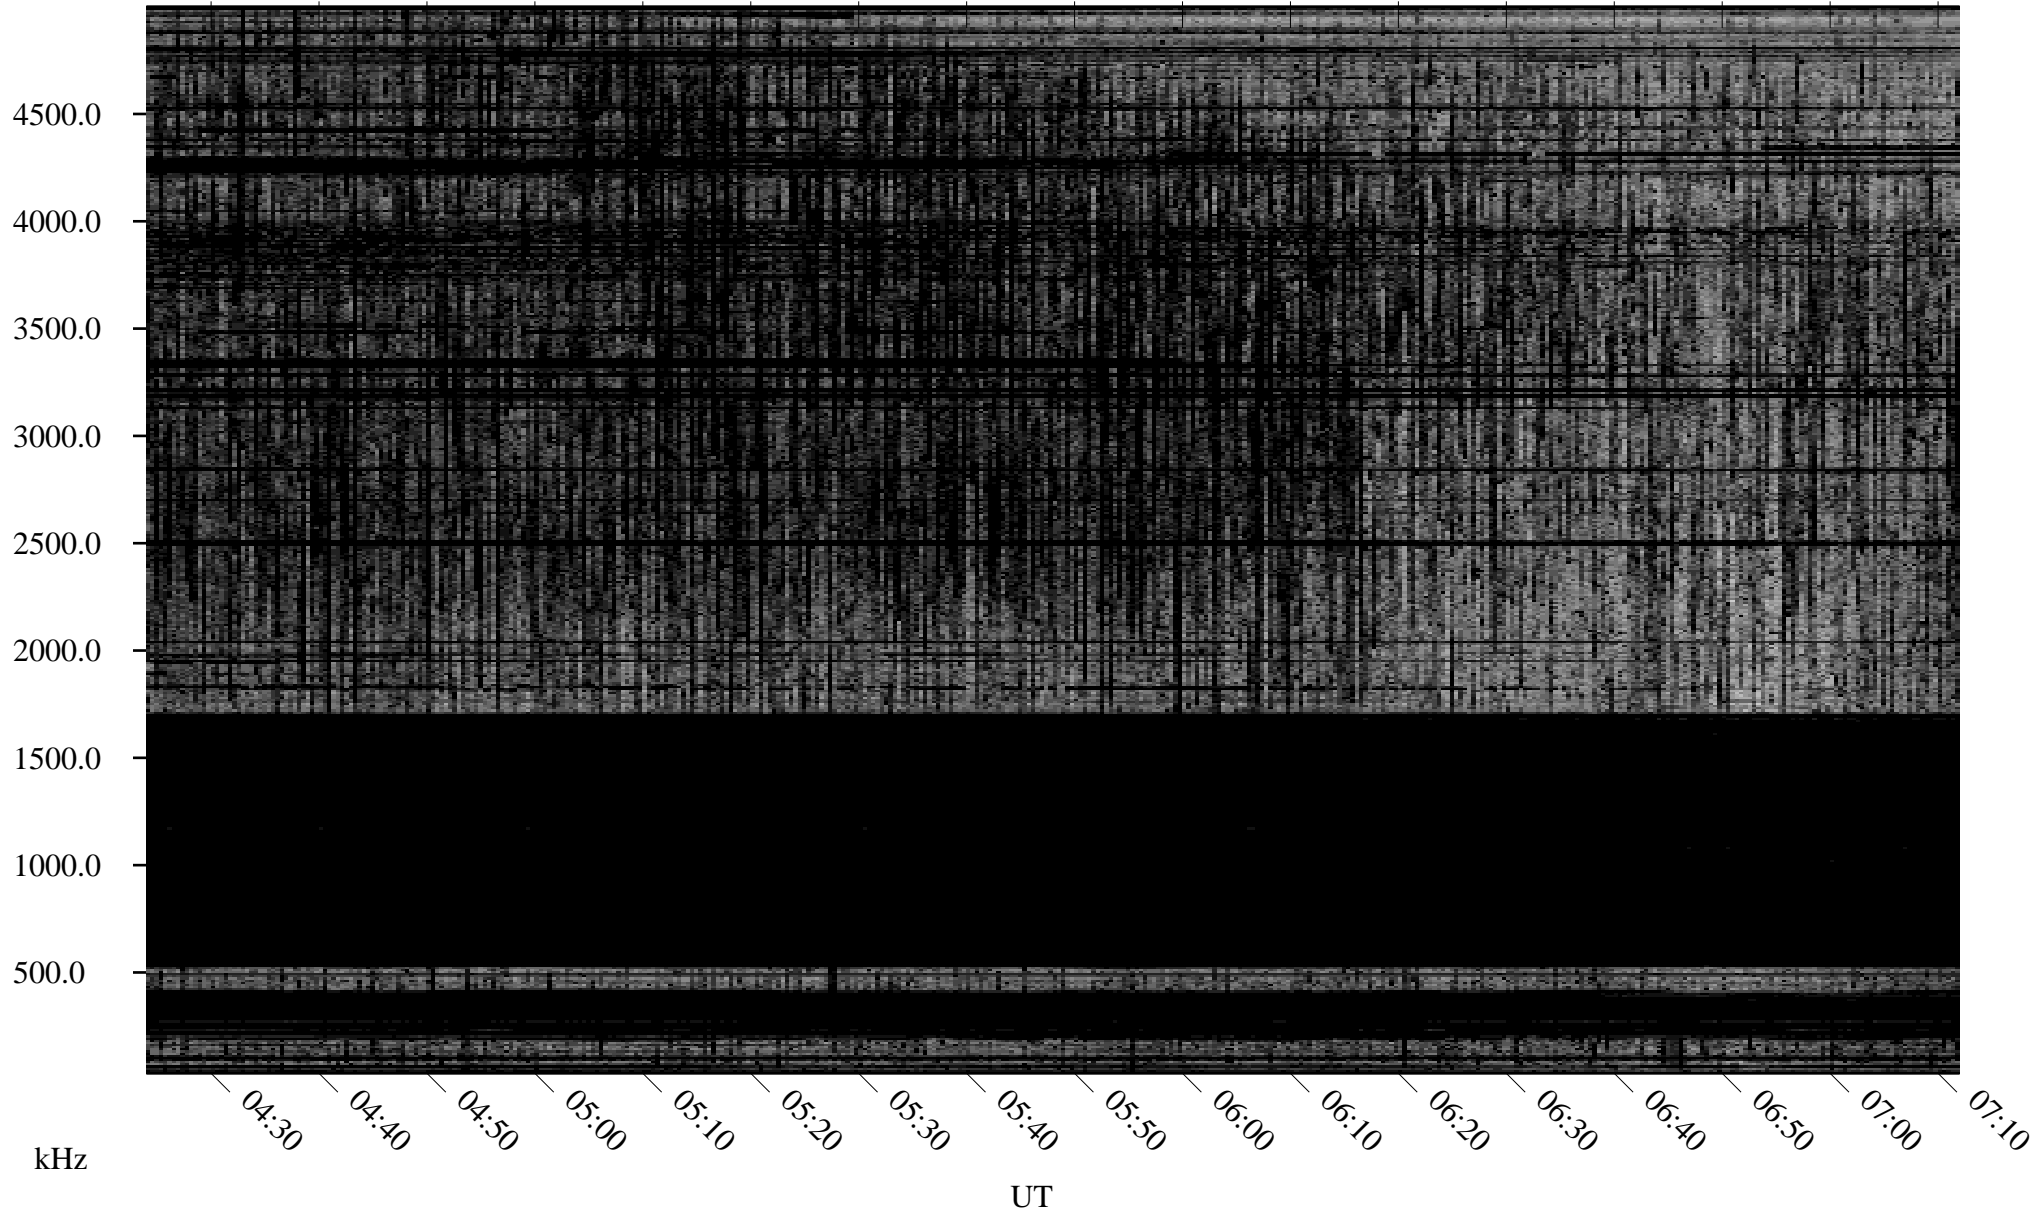

03/30/2007 Churchill, Manitoba

Linear Scale Black = 161 White = 15

CH07089L.R00m max_12

Page 1

03/30/2007 Churchill, Manitoba

Linear Scale Black = 161 White = 15

CH07089L.R00m max_12

Page 2

03/31/2007 Churchill, Manitoba

Linear Scale Black = 161 White = 15

CH07089L.R00m max_12

Page 3

03/31/2007 Churchill, Manitoba

Linear Scale Black = 161 White = 15

CH07089L.R00m max_12

Page 4

03/31/2007 Churchill, Manitoba

Linear Scale Black = 161 White = 15

CH07089L.R00m max_12

Page 5

03/31/2007 Churchill, Manitoba

Linear Scale Black = 161 White = 15

CH07089L.R00m max_12

Page 6

03/31/2007 Churchill, Manitoba

Linear Scale Black = 161 White = 15

CH07089L.R00m max_12

Page 7

03/31/2007 Churchill, Manitoba

Linear Scale Black = 161 White = 15

CH07089L.R00m max_12