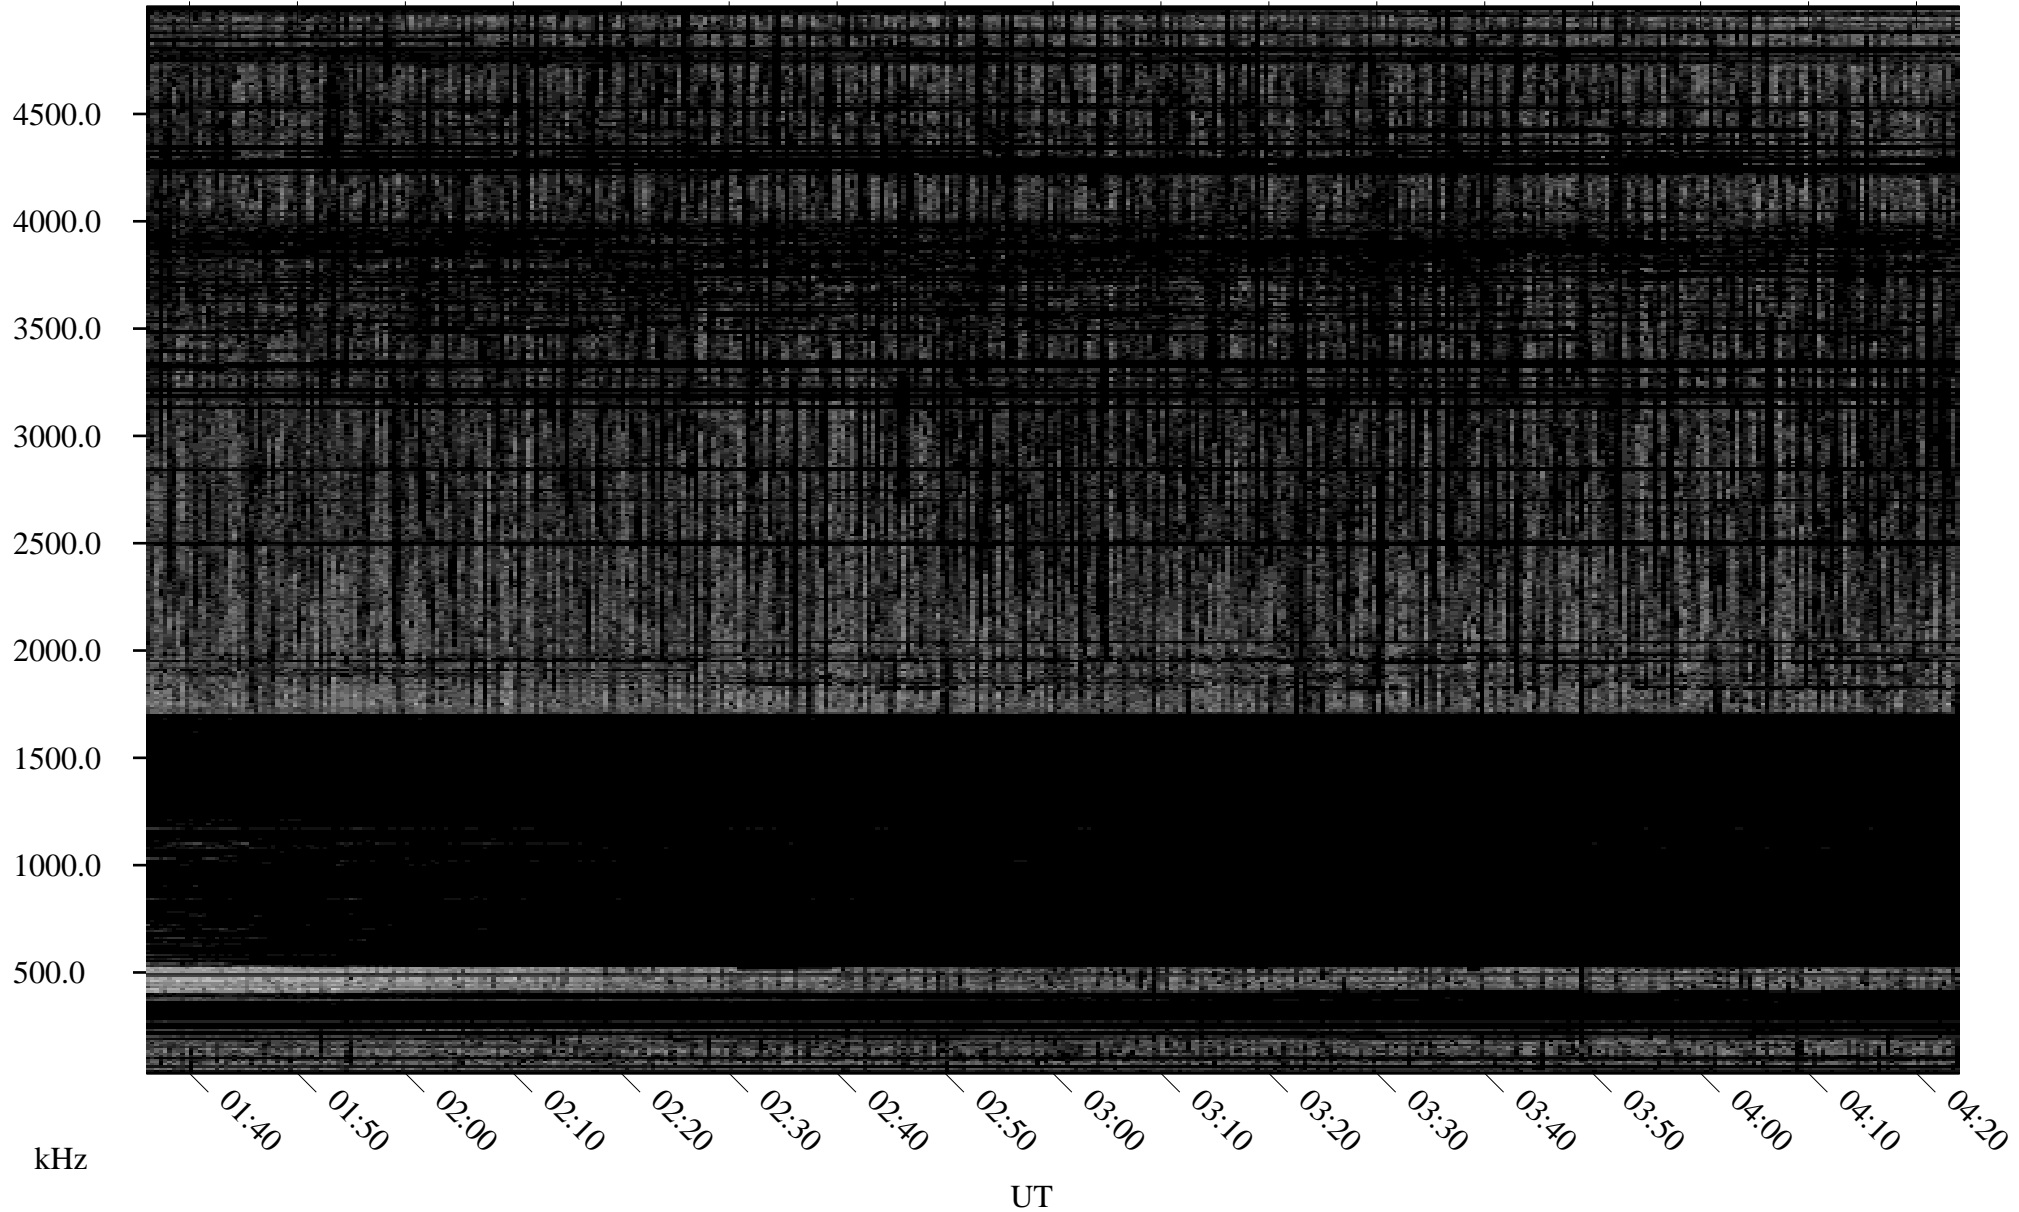

03/30/2007 Churchill, Manitoba

Linear Scale Black = 161 White = 15

CH07089L.R00m max_12

Page 1

03/30/2007 Churchill, Manitoba

Linear Scale Black = 161 White = 15

CH07089L.R00m max_12

Page 2

03/31/2007 Churchill, Manitoba

Linear Scale Black = 161 White = 15

CH07089L.R00m max_12

Page 3

03/31/2007 Churchill, Manitoba

Linear Scale Black = 161 White = 15

CH07089L.R00m max_12

Page 4

03/31/2007 Churchill, Manitoba

Linear Scale Black = 161 White = 15

CH07089L.R00m max_12

Page 5

03/31/2007 Churchill, Manitoba

Linear Scale Black = 161 White = 15

CH07089L.R00m max_12

Page 6

03/31/2007 Churchill, Manitoba

Linear Scale Black = 161 White = 15

CH07089L.R00m max_12

Page 7

03/31/2007 Churchill, Manitoba

Linear Scale Black = 161 White = 15

CH07089L.R00m max_12