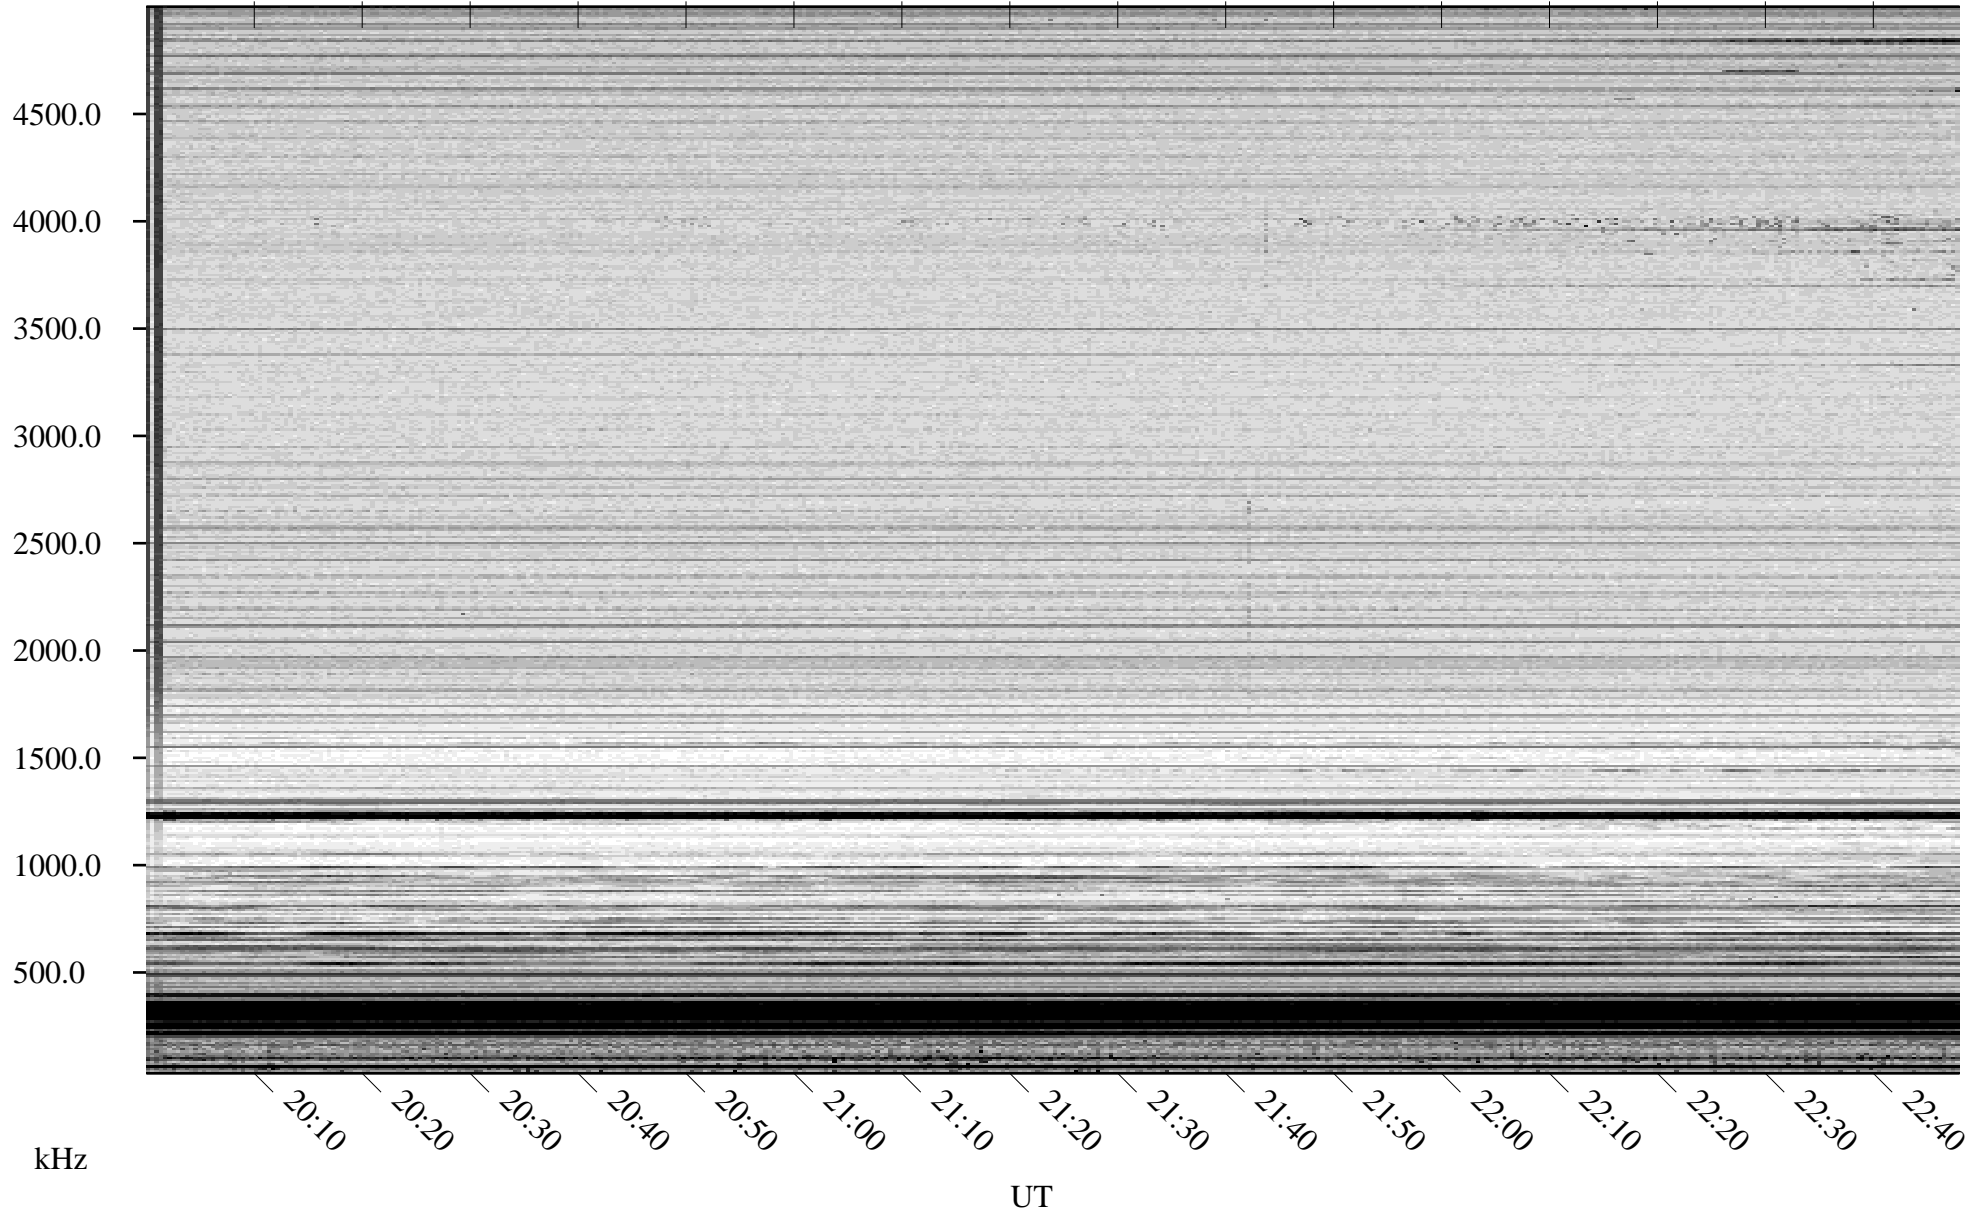

03/30/2007 Churchill, Manitoba

Linear Scale Black = 161 White = 15

CH07089L.R00m max_12

Page 1

03/30/2007 Churchill, Manitoba

Linear Scale Black = 161 White = 15

CH07089L.R00m max_12

Page 2

03/31/2007 Churchill, Manitoba

Linear Scale Black = 161 White = 15

CH07089L.R00m max_12

Page 3

03/31/2007 Churchill, Manitoba

Linear Scale Black = 161 White = 15

CH07089L.R00m max_12

Page 4

03/31/2007 Churchill, Manitoba

Linear Scale Black = 161 White = 15

CH07089L.R00m max_12

Page 5

03/31/2007 Churchill, Manitoba

Linear Scale Black = 161 White = 15

CH07089L.R00m max_12

Page 6

03/31/2007 Churchill, Manitoba

Linear Scale Black = 161 White = 15

CH07089L.R00m max_12

Page 7

03/31/2007 Churchill, Manitoba

Linear Scale Black = 161 White = 15

CH07089L.R00m max_12