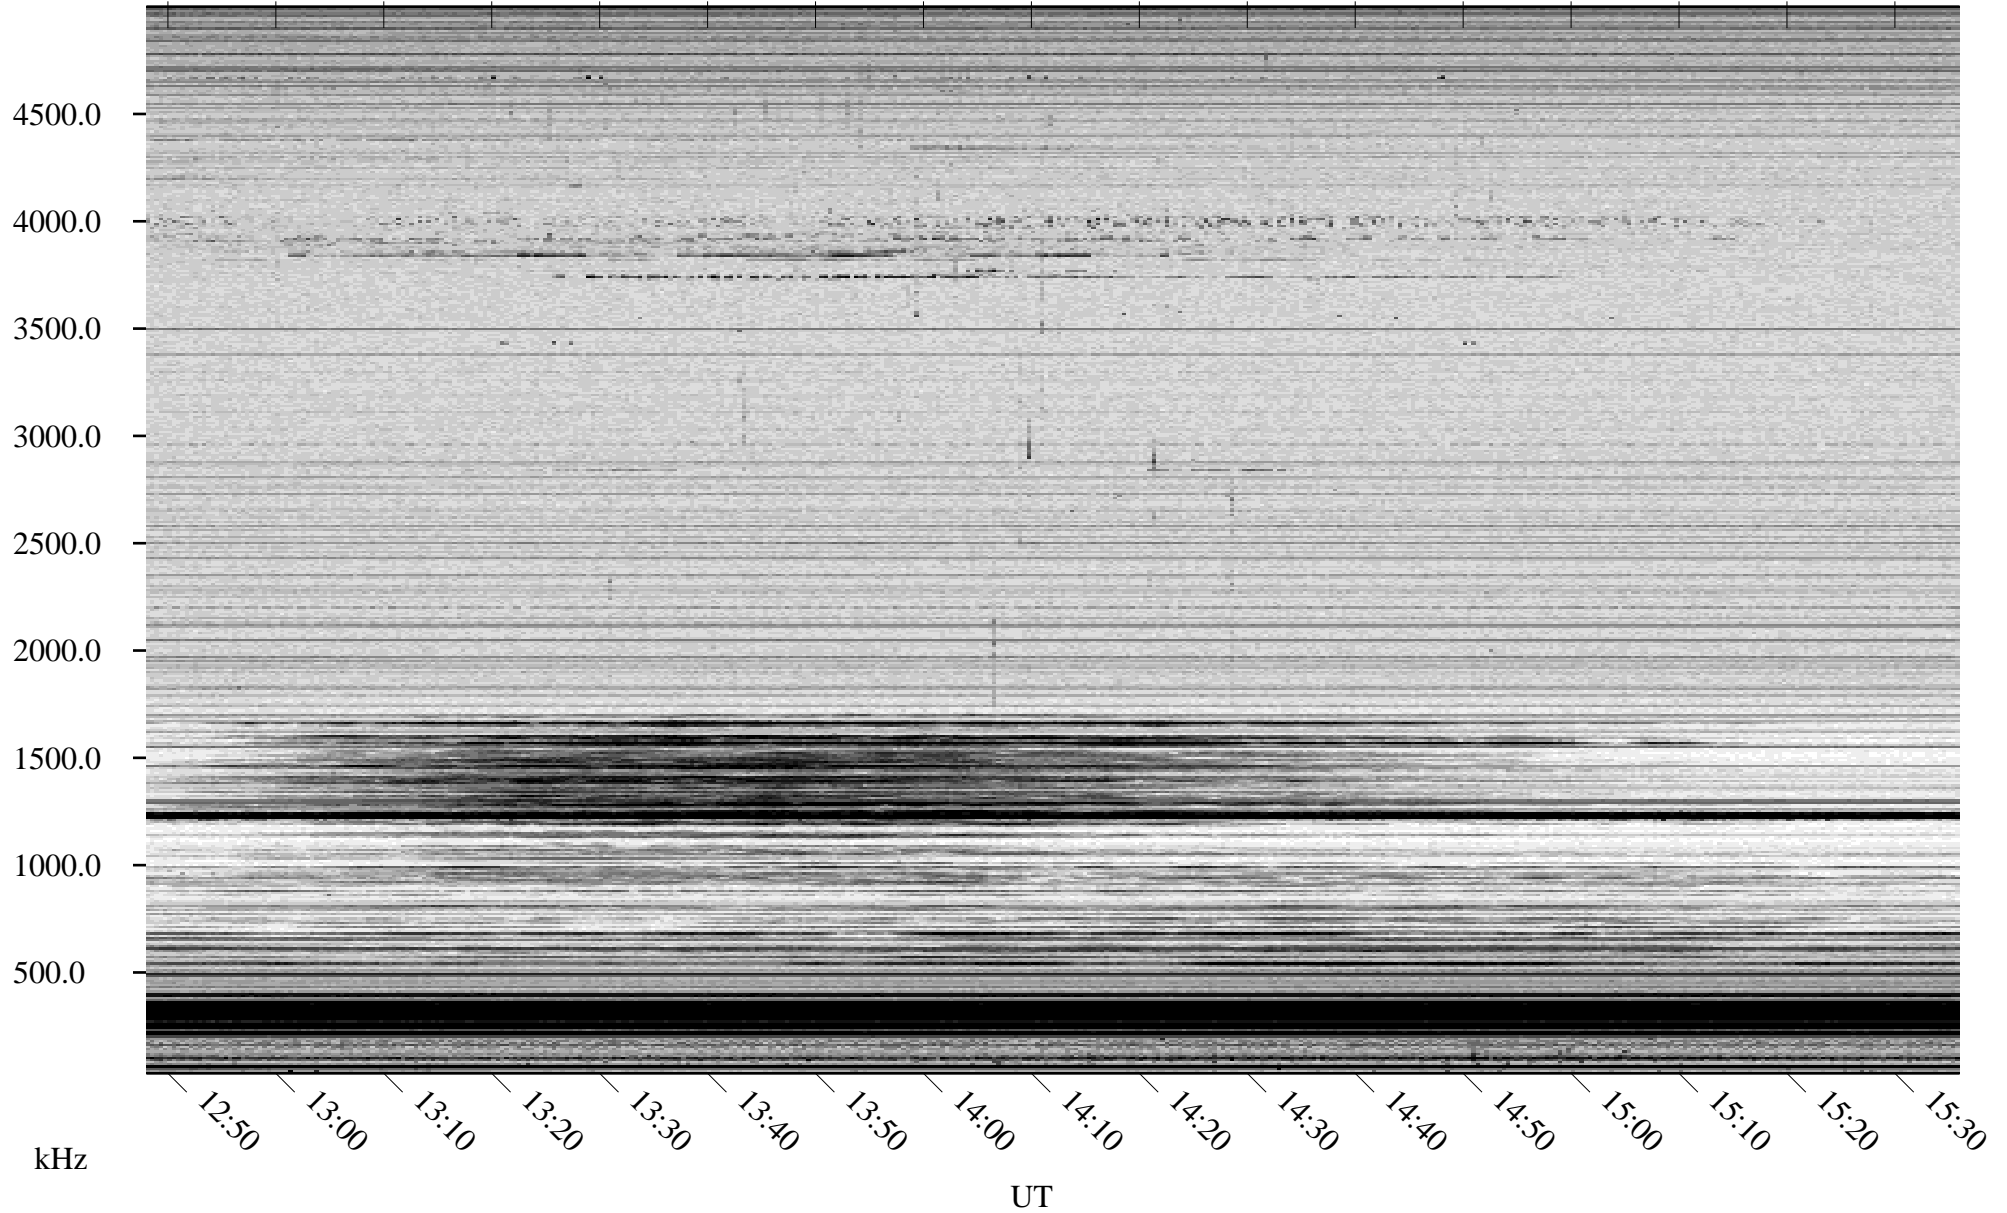

03/30/2007 Churchill, Manitoba

Linear Scale Black = 161 White = 15

CH07089L.R00m max_12

Page 1

03/30/2007 Churchill, Manitoba

Linear Scale Black = 161 White = 15

CH07089L.R00m max_12

Page 2

03/31/2007 Churchill, Manitoba

Linear Scale Black = 161 White = 15

CH07089L.R00m max_12

Page 3

03/31/2007 Churchill, Manitoba

Linear Scale Black = 161 White = 15

CH07089L.R00m max_12

Page 4

03/31/2007 Churchill, Manitoba

Linear Scale Black = 161 White = 15

CH07089L.R00m max_12

Page 5

03/31/2007 Churchill, Manitoba

Linear Scale Black = 161 White = 15

CH07089L.R00m max_12

Page 6

03/31/2007 Churchill, Manitoba

Linear Scale Black = 161 White = 15

CH07089L.R00m max_12

Page 7

03/31/2007 Churchill, Manitoba

Linear Scale Black = 161 White = 15

CH07089L.R00m max_12