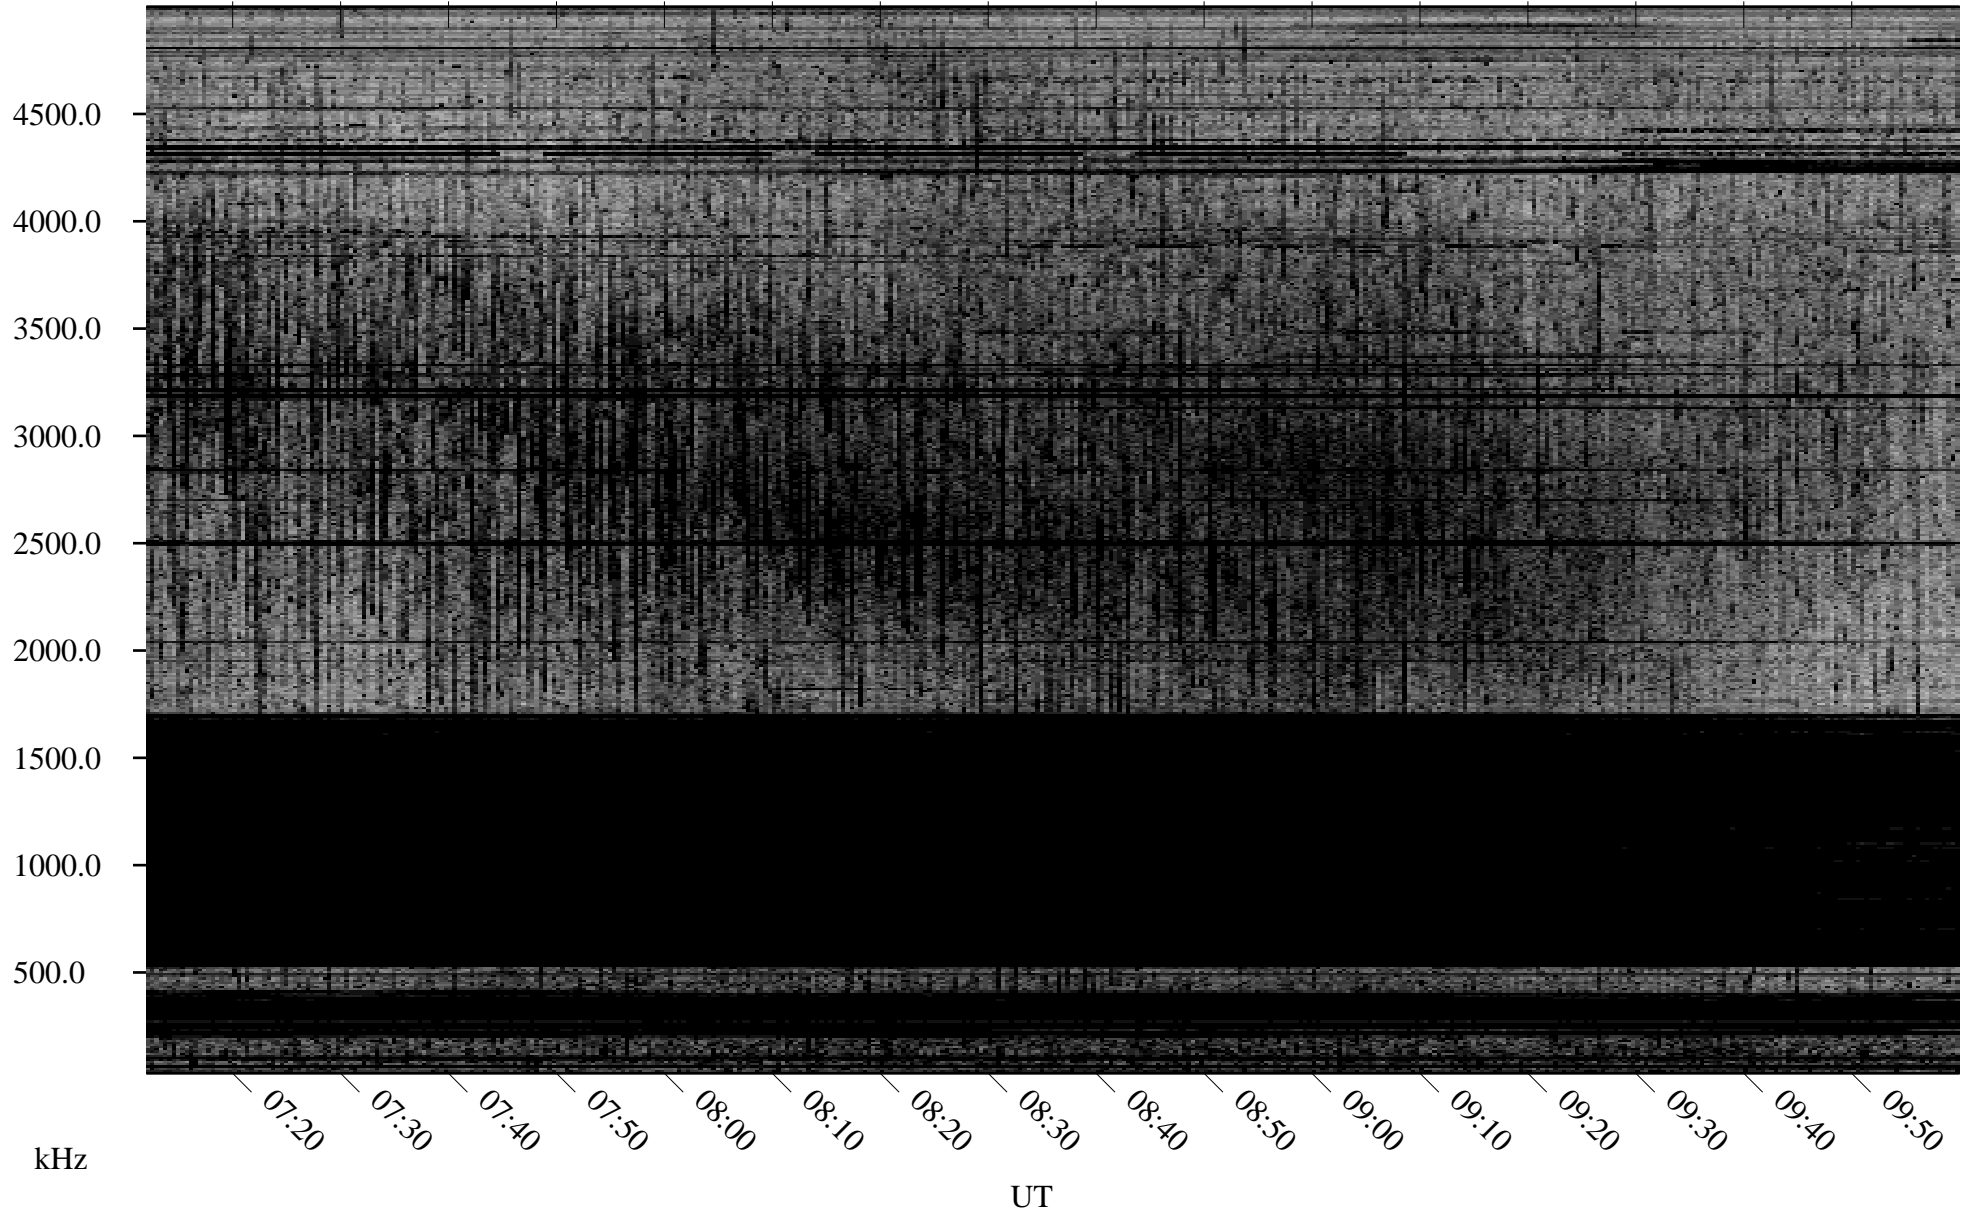

03/30/2007 Churchill, Manitoba

Linear Scale Black = 161 White = 15

CH07089L.R00m max_12

Page 1

03/30/2007 Churchill, Manitoba

Linear Scale Black = 161 White = 15

CH07089L.R00m max_12

Page 2

03/31/2007 Churchill, Manitoba

Linear Scale Black = 161 White = 15

CH07089L.R00m max_12

Page 3

03/31/2007 Churchill, Manitoba

Linear Scale Black = 161 White = 15

CH07089L.R00m max_12

Page 4

03/31/2007 Churchill, Manitoba

Linear Scale Black = 161 White = 15

CH07089L.R00m max_12

Page 5

03/31/2007 Churchill, Manitoba

Linear Scale Black = 161 White = 15

CH07089L.R00m max_12

Page 6

03/31/2007 Churchill, Manitoba

Linear Scale Black = 161 White = 15

CH07089L.R00m max_12

Page 7

03/31/2007 Churchill, Manitoba

Linear Scale Black = 161 White = 15

CH07089L.R00m max_12