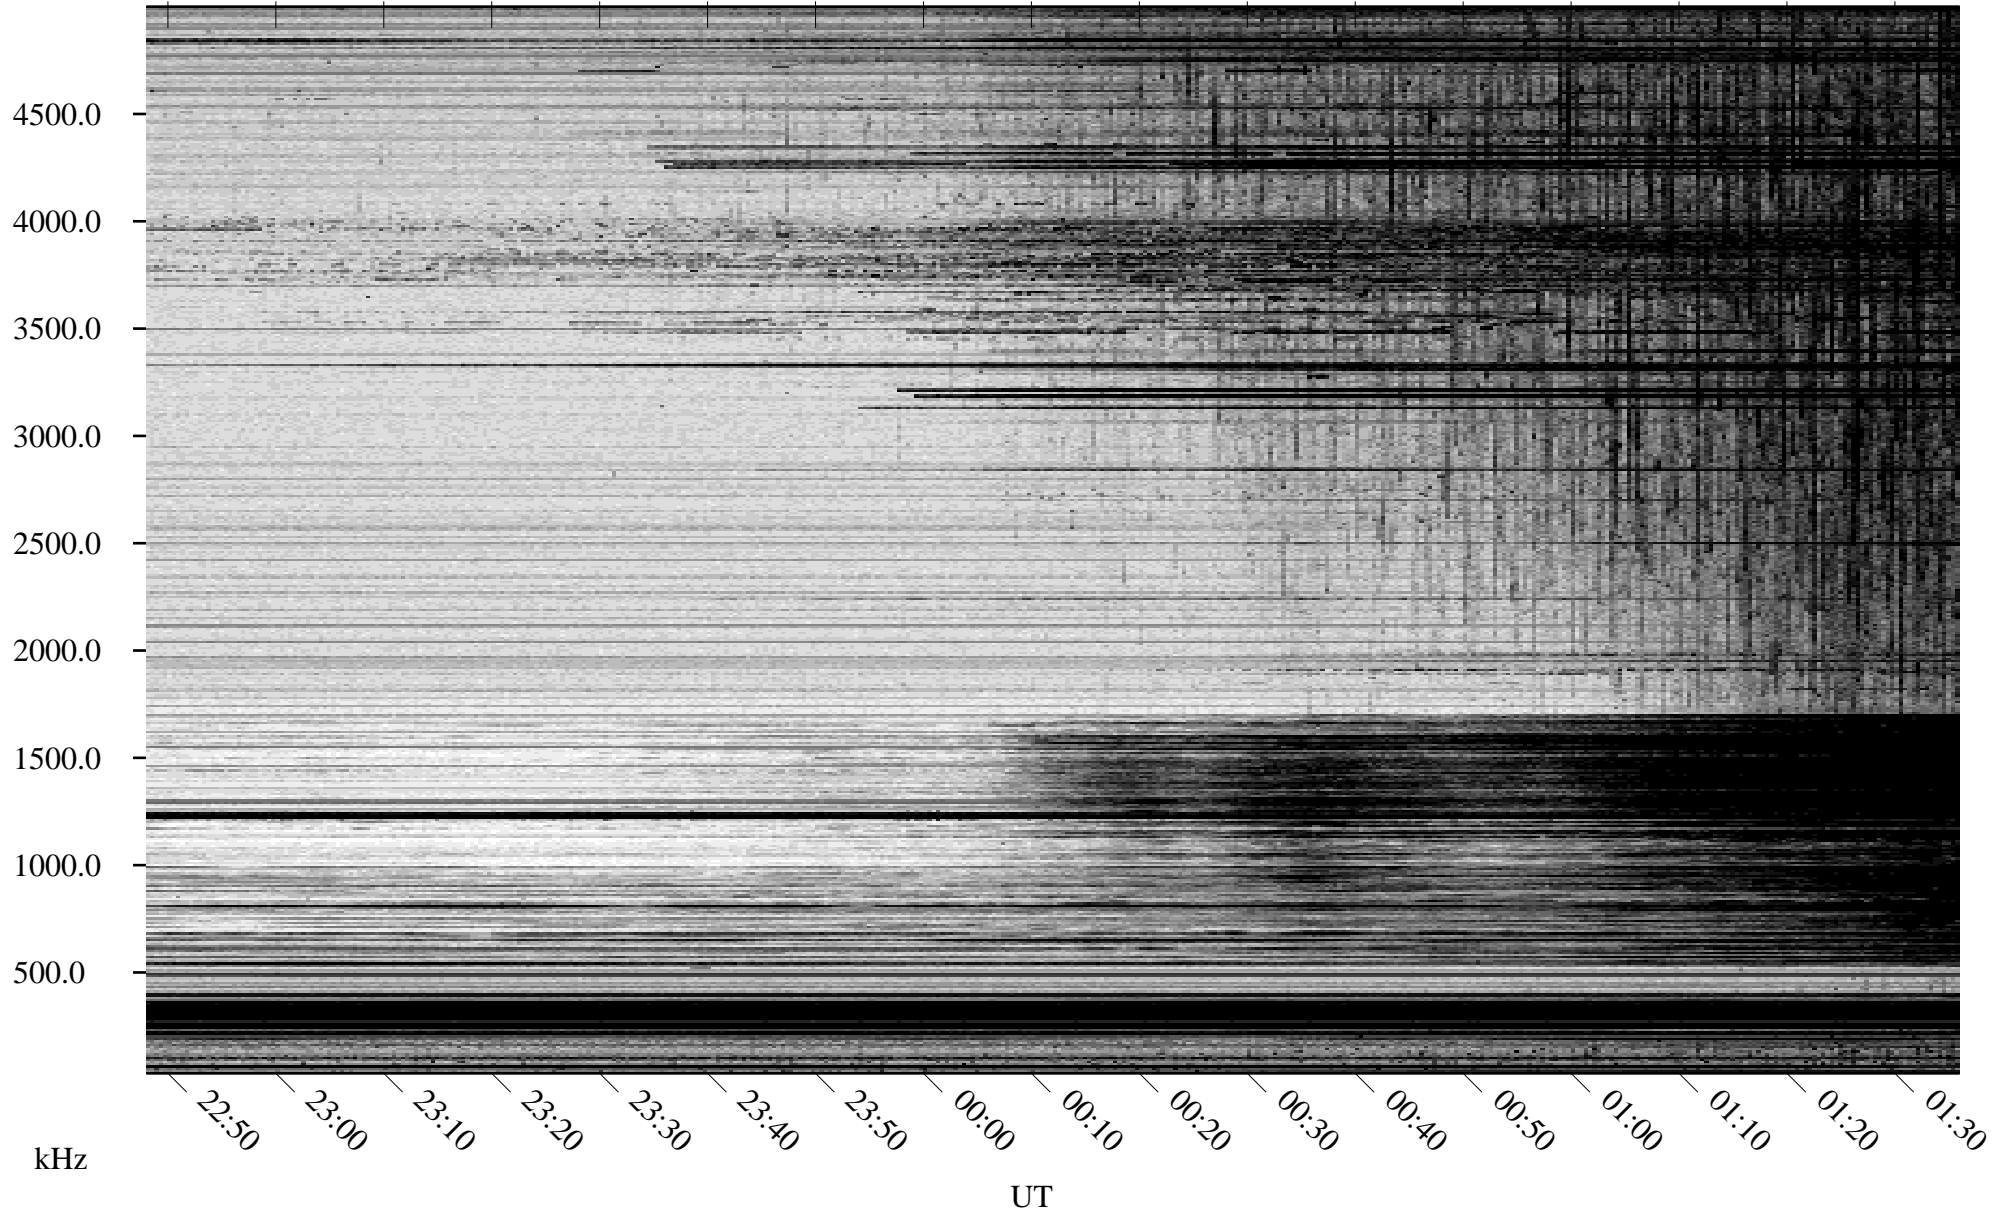

03/30/2007 Churchill, Manitoba

Linear Scale Black = 161 White = 15

CH07089L.R00m max_12

Page 1

03/30/2007 Churchill, Manitoba

Linear Scale Black = 161 White = 15

CH07089L.R00m max_12

Page 2

03/31/2007 Churchill, Manitoba

Linear Scale Black = 161 White = 15

CH07089L.R00m max_12

Page 3

03/31/2007 Churchill, Manitoba

Linear Scale Black = 161 White = 15

CH07089L.R00m max_12

Page 4

03/31/2007 Churchill, Manitoba

Linear Scale Black = 161 White = 15

CH07089L.R00m max_12

Page 5

03/31/2007 Churchill, Manitoba

Linear Scale Black = 161 White = 15

CH07089L.R00m max_12

Page 6

03/31/2007 Churchill, Manitoba

Linear Scale Black = 161 White = 15

CH07089L.R00m max_12

Page 7

03/31/2007 Churchill, Manitoba

Linear Scale Black = 161 White = 15

CH07089L.R00m max_12