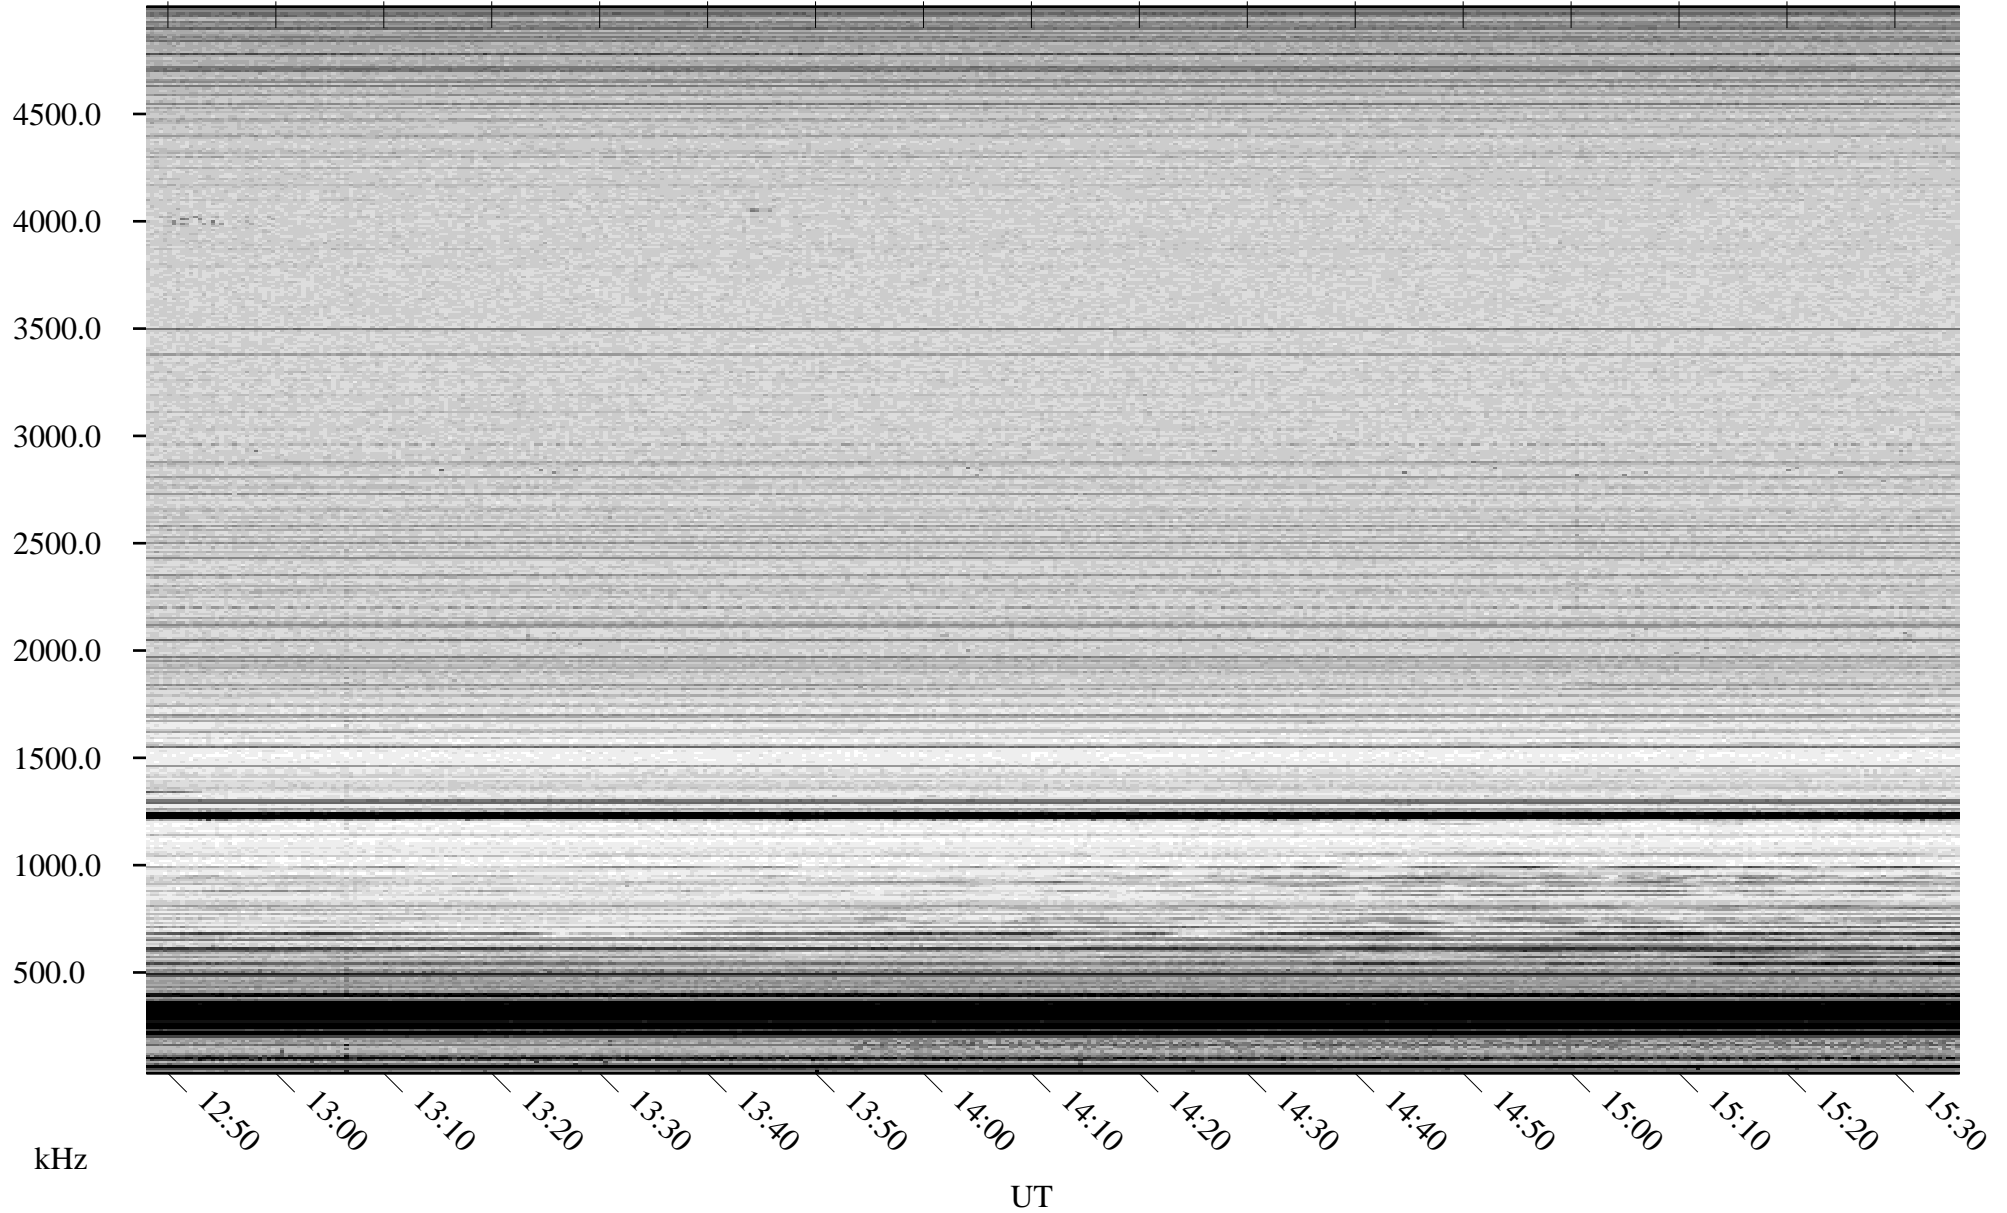

03/31/2007 Churchill, Manitoba

Linear Scale Black = 161 White = 15

CH07090L.R00m max_12

Page 1

03/31/2007 Churchill, Manitoba

Linear Scale Black = 161 White = 15

CH07090L.R00m max_12

Page 2

04/01/2007 Churchill, Manitoba

Linear Scale Black = 161 White = 15

CH07090L.R00m max_12

Page 3

04/01/2007 Churchill, Manitoba

Linear Scale Black = 161 White = 15

CH07090L.R00m max_12

Page 4

04/01/2007 Churchill, Manitoba

Linear Scale Black = 161 White = 15

CH07090L.R00m max_12

Page 5

04/01/2007 Churchill, Manitoba

Linear Scale Black = 161 White = 15

CH07090L.R00m max_12

Page 6

04/01/2007 Churchill, Manitoba

Linear Scale Black = 161 White = 15

CH07090L.R00m max_12

Page 7

04/01/2007 Churchill, Manitoba

Linear Scale Black = 161 White = 15

CH07090L.R00m max_12