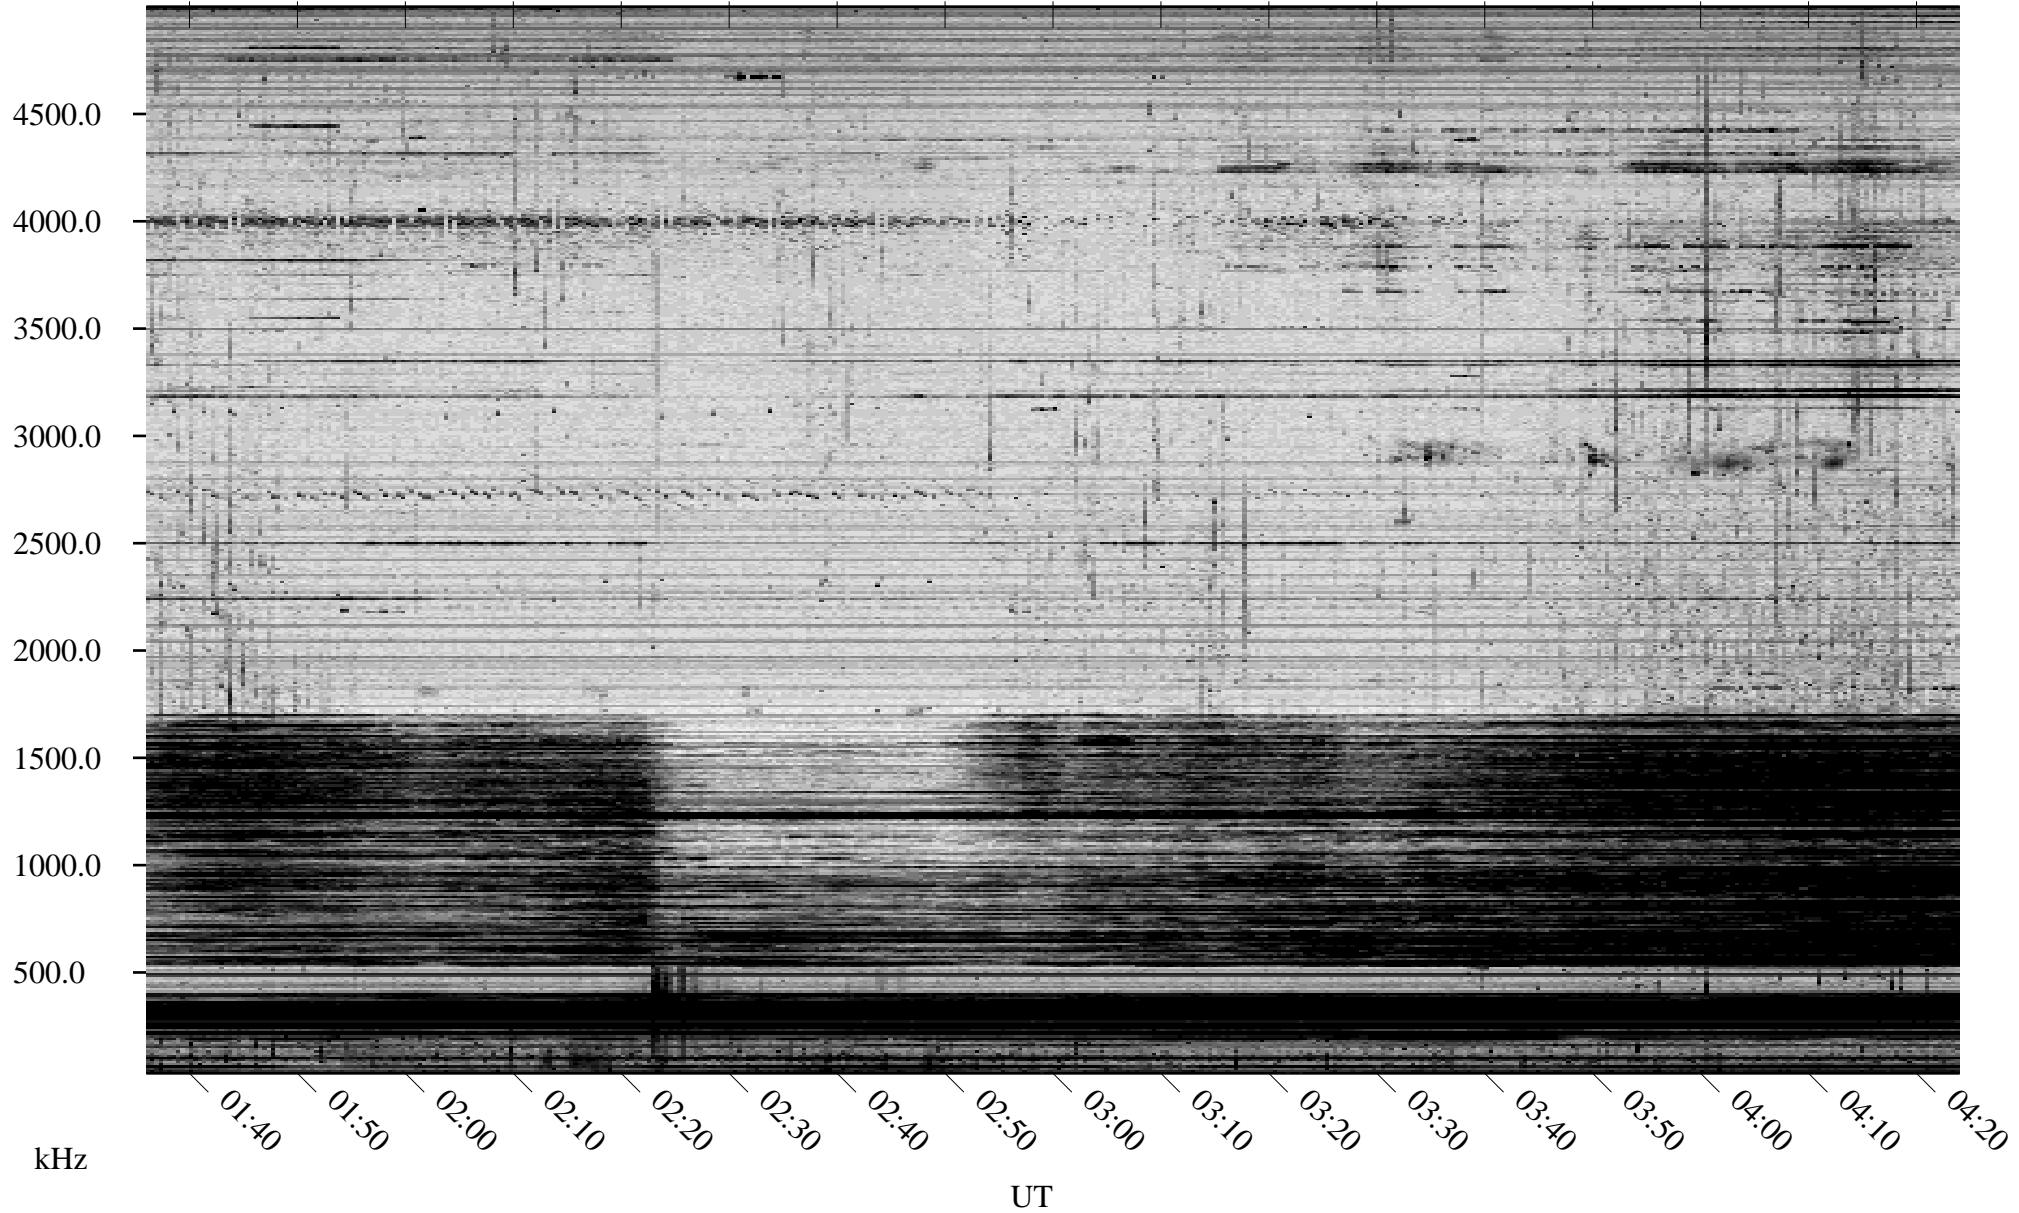

03/31/2007 Churchill, Manitoba

Linear Scale Black = 161 White = 15

CH07090L.R00m max_12

Page 1

03/31/2007 Churchill, Manitoba

Linear Scale Black = 161 White = 15

CH07090L.R00m max_12

Page 2

04/01/2007 Churchill, Manitoba

Linear Scale Black = 161 White = 15

CH07090L.R00m max_12

Page 3

04/01/2007 Churchill, Manitoba

Linear Scale Black = 161 White = 15

CH07090L.R00m max_12

Page 4

04/01/2007 Churchill, Manitoba

Linear Scale Black = 161 White = 15

CH07090L.R00m max_12

Page 5

04/01/2007 Churchill, Manitoba

Linear Scale Black = 161 White = 15

CH07090L.R00m max_12

Page 6

04/01/2007 Churchill, Manitoba

Linear Scale Black = 161 White = 15

CH07090L.R00m max_12

Page 7

04/01/2007 Churchill, Manitoba

Linear Scale Black = 161 White = 15

CH07090L.R00m max_12