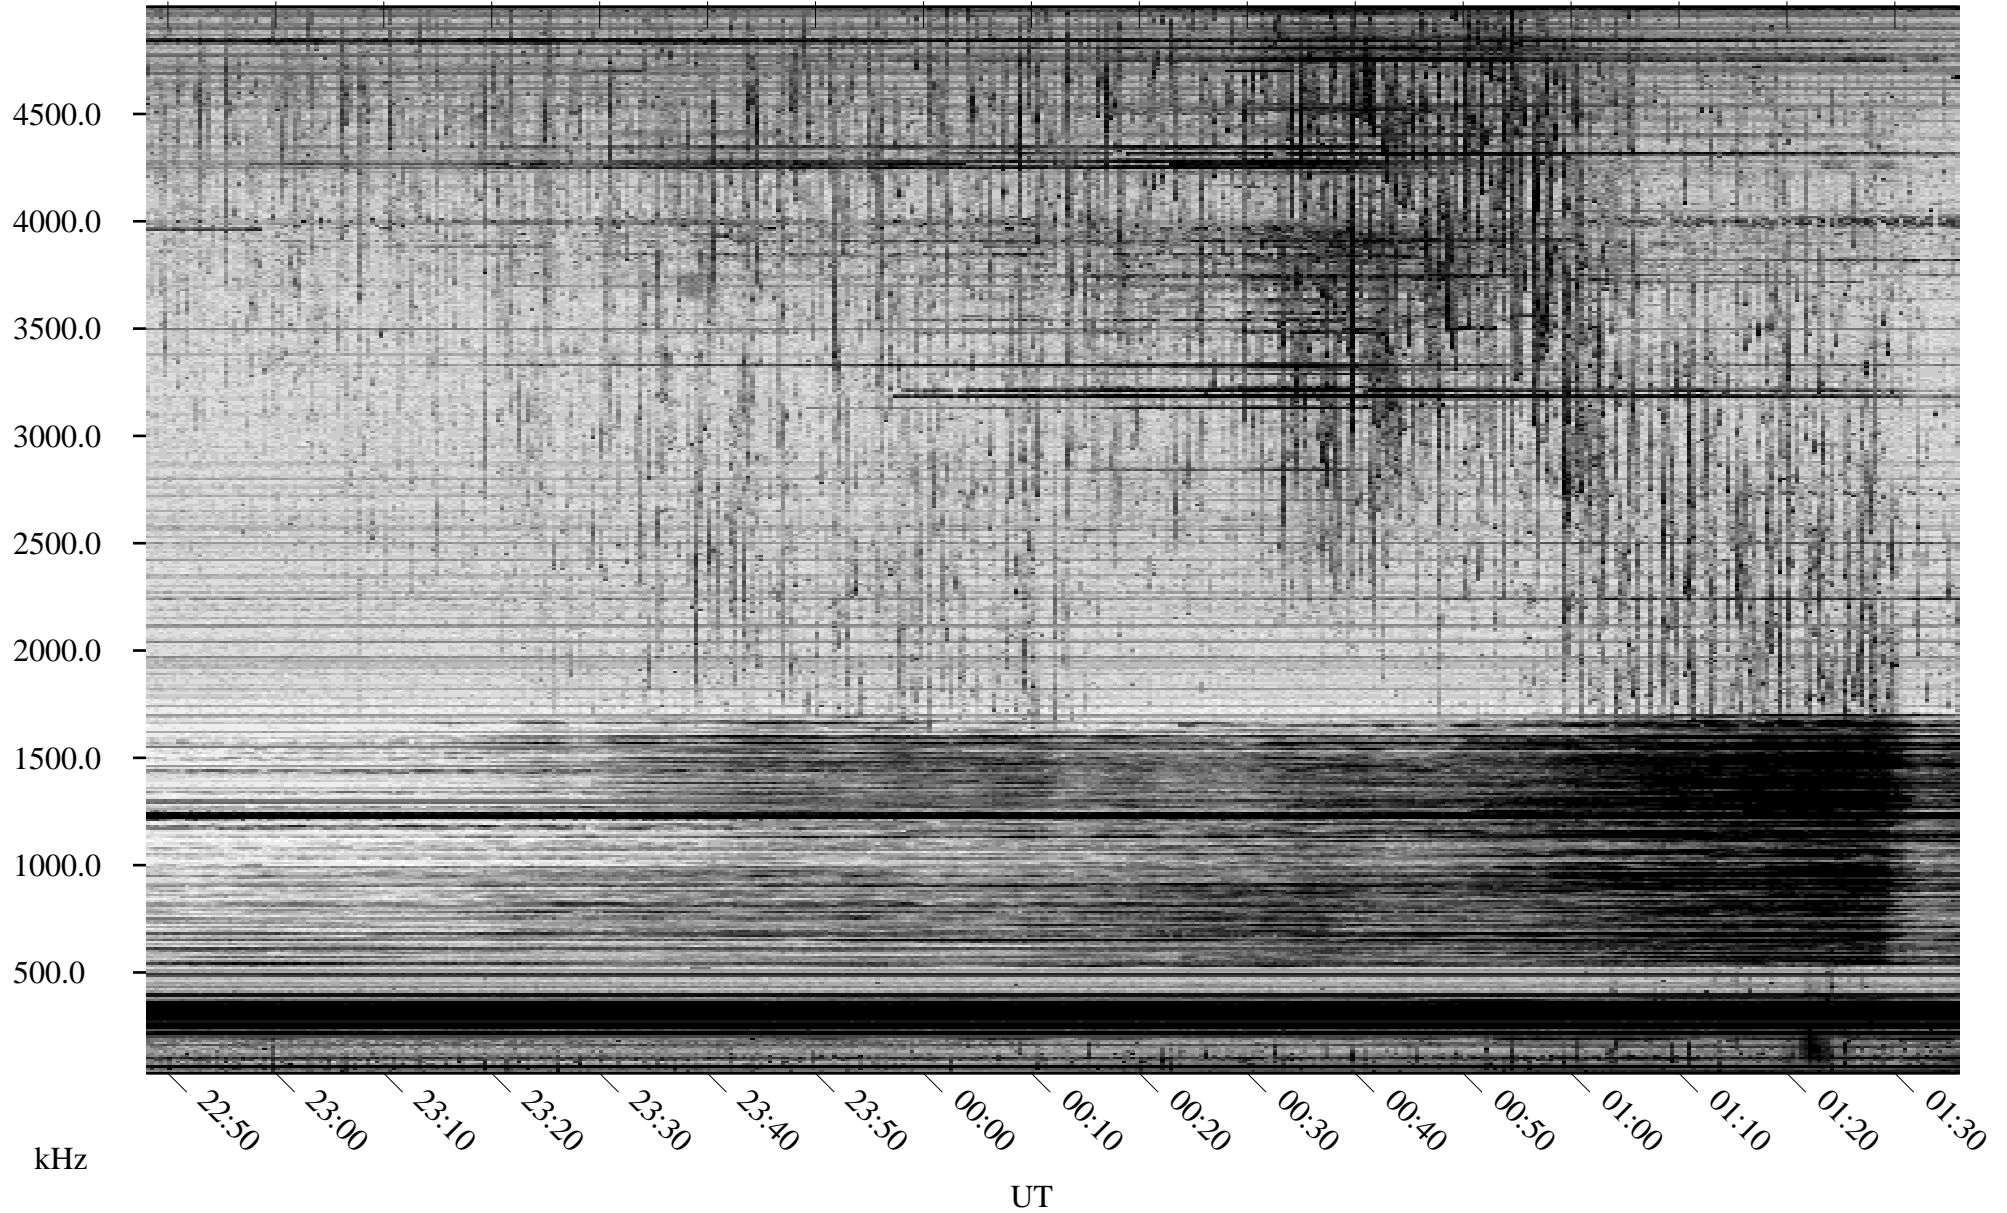

03/31/2007 Churchill, Manitoba

Linear Scale Black = 161 White = 15

CH07090L.R00m max_12

Page 1

03/31/2007 Churchill, Manitoba

Linear Scale Black = 161 White = 15

CH07090L.R00m max_12

Page 2

04/01/2007 Churchill, Manitoba

Linear Scale Black = 161 White = 15

CH07090L.R00m max_12

Page 3

04/01/2007 Churchill, Manitoba

Linear Scale Black = 161 White = 15

CH07090L.R00m max_12

Page 4

04/01/2007 Churchill, Manitoba

Linear Scale Black = 161 White = 15

CH07090L.R00m max_12

Page 5

04/01/2007 Churchill, Manitoba

Linear Scale Black = 161 White = 15

CH07090L.R00m max_12

Page 6

04/01/2007 Churchill, Manitoba

Linear Scale Black = 161 White = 15

CH07090L.R00m max_12

Page 7

04/01/2007 Churchill, Manitoba

Linear Scale Black = 161 White = 15

CH07090L.R00m max_12