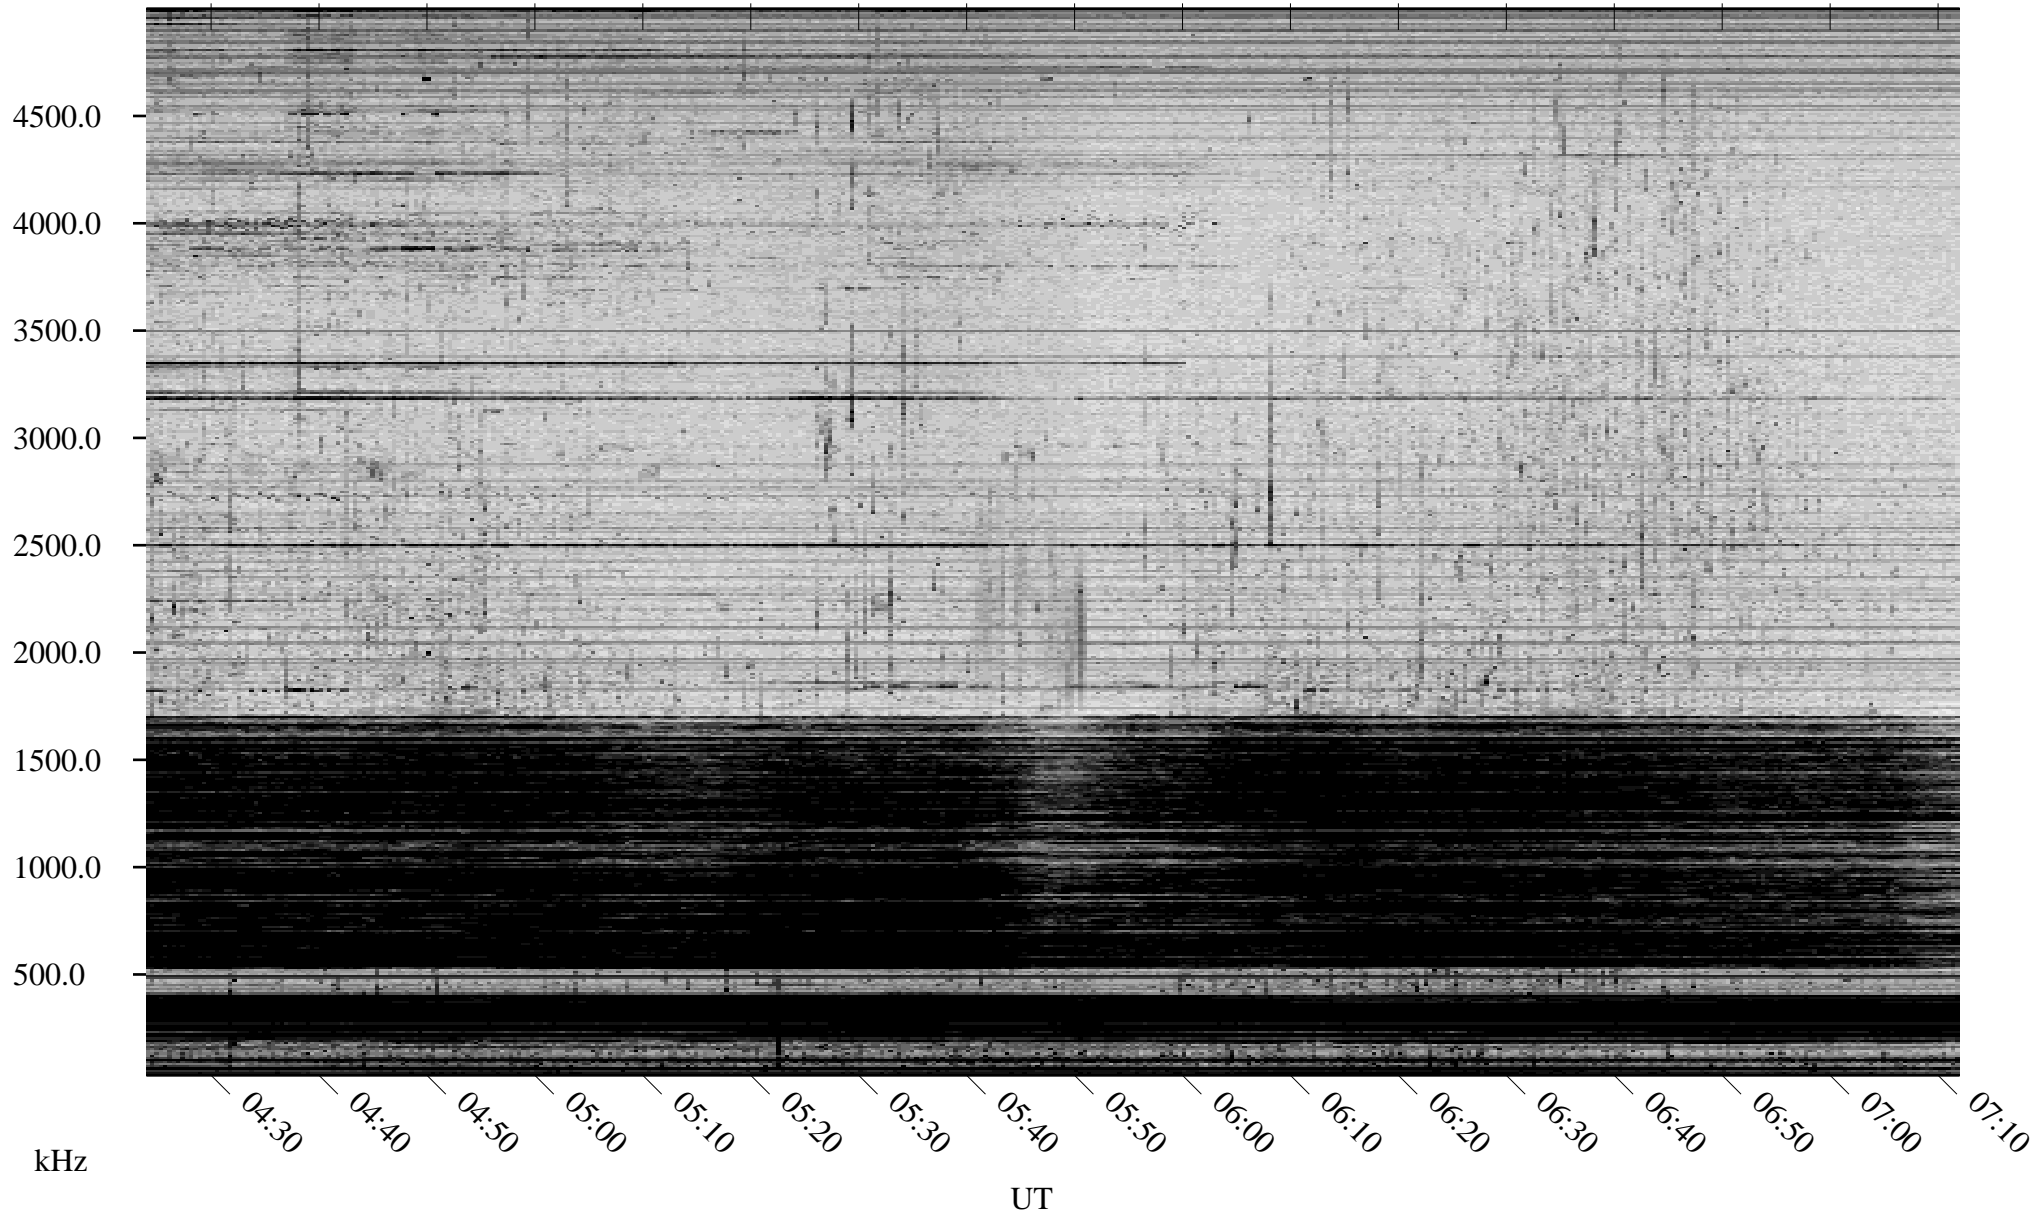

03/31/2007 Churchill, Manitoba

Linear Scale Black = 161 White = 15

CH07090L.R00m max_12

Page 1

03/31/2007 Churchill, Manitoba

Linear Scale Black = 161 White = 15

CH07090L.R00m max_12

Page 2

04/01/2007 Churchill, Manitoba

Linear Scale Black = 161 White = 15

CH07090L.R00m max_12

Page 3

04/01/2007 Churchill, Manitoba

Linear Scale Black = 161 White = 15

CH07090L.R00m max_12

Page 4

04/01/2007 Churchill, Manitoba

Linear Scale Black = 161 White = 15

CH07090L.R00m max_12

Page 5

04/01/2007 Churchill, Manitoba

Linear Scale Black = 161 White = 15

CH07090L.R00m max_12

Page 6

04/01/2007 Churchill, Manitoba

Linear Scale Black = 161 White = 15

CH07090L.R00m max_12

Page 7

04/01/2007 Churchill, Manitoba

Linear Scale Black = 161 White = 15

CH07090L.R00m max_12