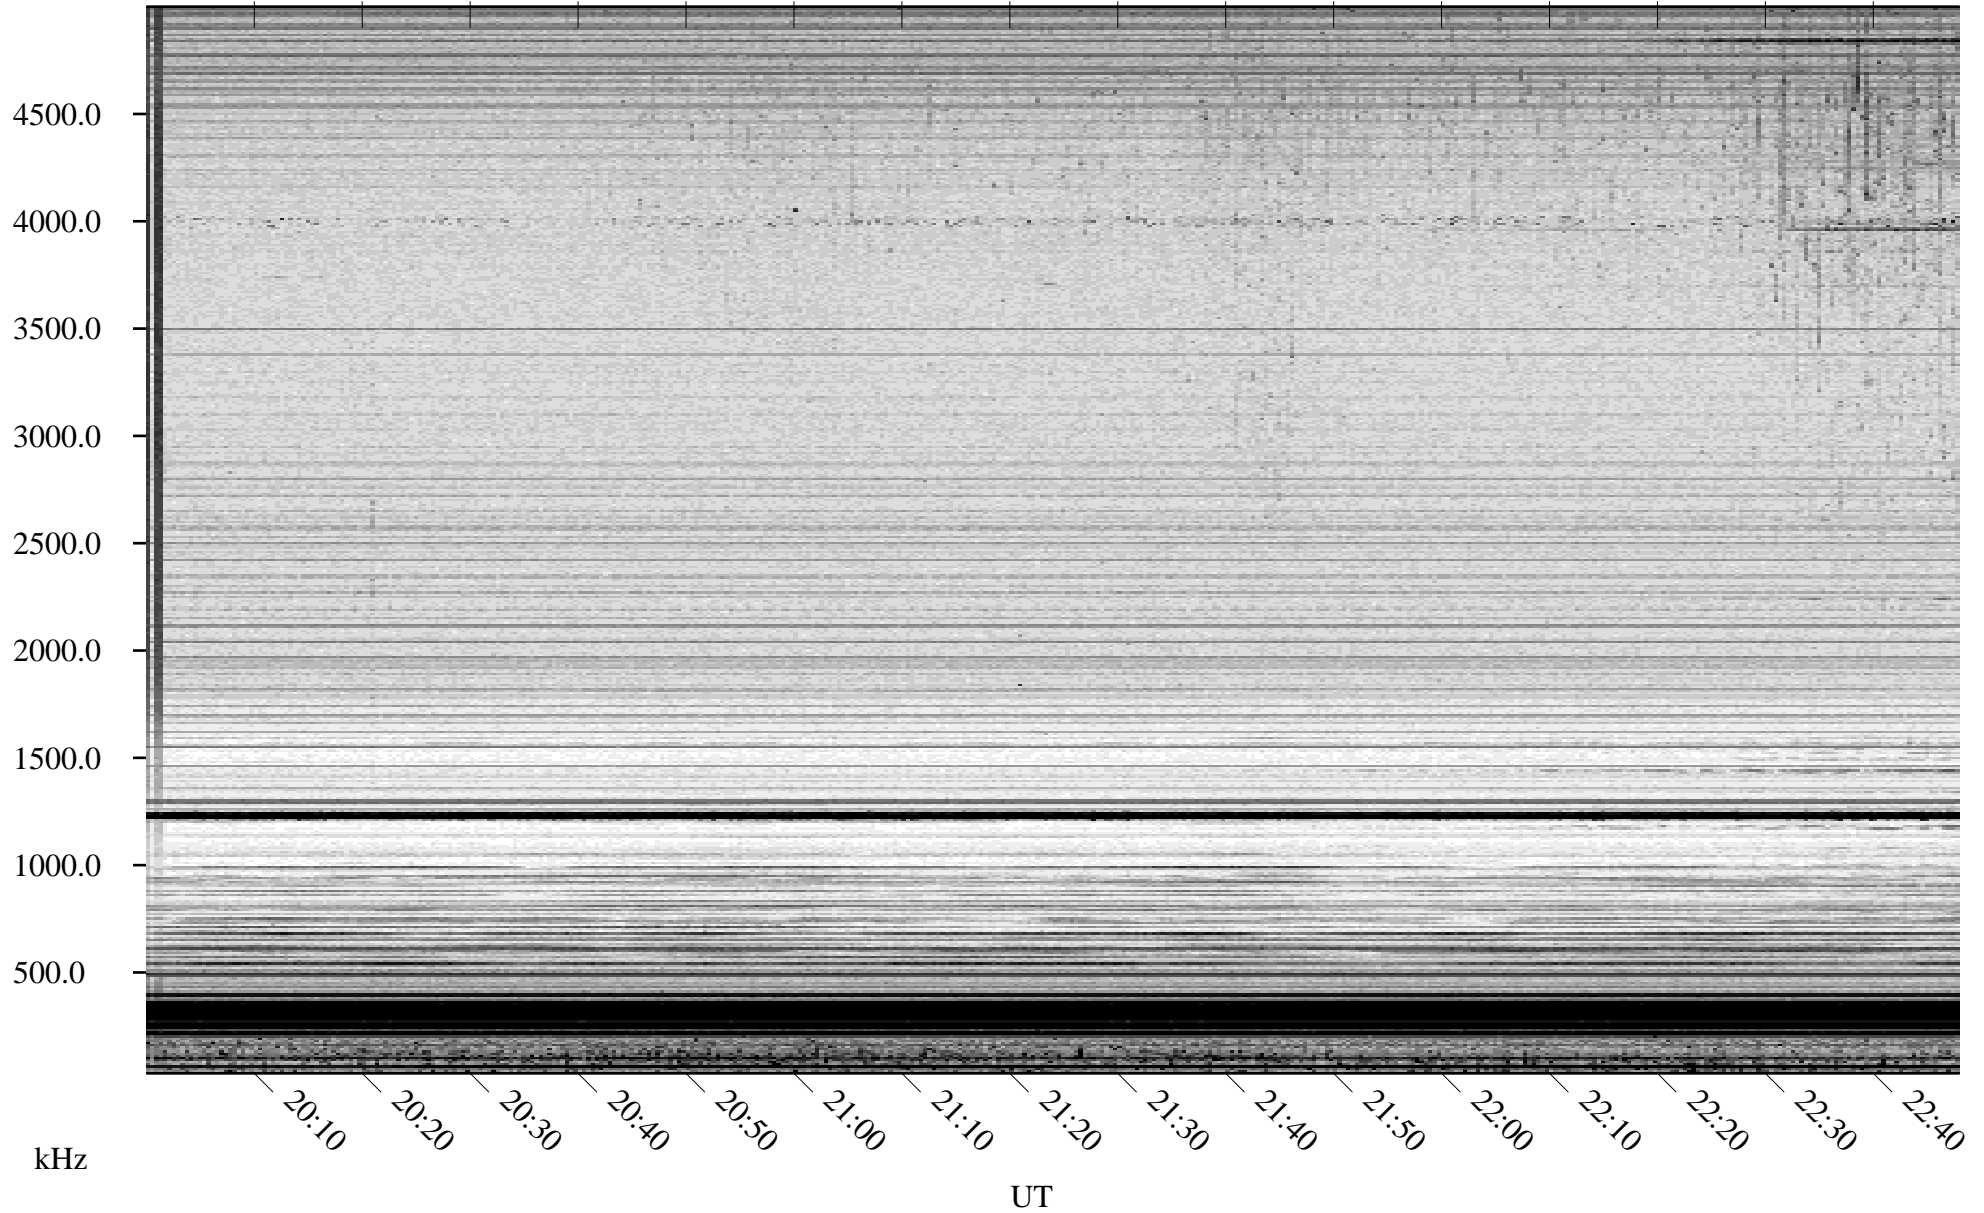

03/31/2007 Churchill, Manitoba

Linear Scale Black = 161 White = 15

CH07090L.R00m max_12

Page 1

03/31/2007 Churchill, Manitoba

Linear Scale Black = 161 White = 15

CH07090L.R00m max_12

Page 2

04/01/2007 Churchill, Manitoba

Linear Scale Black = 161 White = 15

CH07090L.R00m max_12

Page 3

04/01/2007 Churchill, Manitoba

Linear Scale Black = 161 White = 15

CH07090L.R00m max_12

Page 4

04/01/2007 Churchill, Manitoba

Linear Scale Black = 161 White = 15

CH07090L.R00m max_12

Page 5

04/01/2007 Churchill, Manitoba

Linear Scale Black = 161 White = 15

CH07090L.R00m max_12

Page 6

04/01/2007 Churchill, Manitoba

Linear Scale Black = 161 White = 15

CH07090L.R00m max_12

Page 7

04/01/2007 Churchill, Manitoba

Linear Scale Black = 161 White = 15

CH07090L.R00m max_12