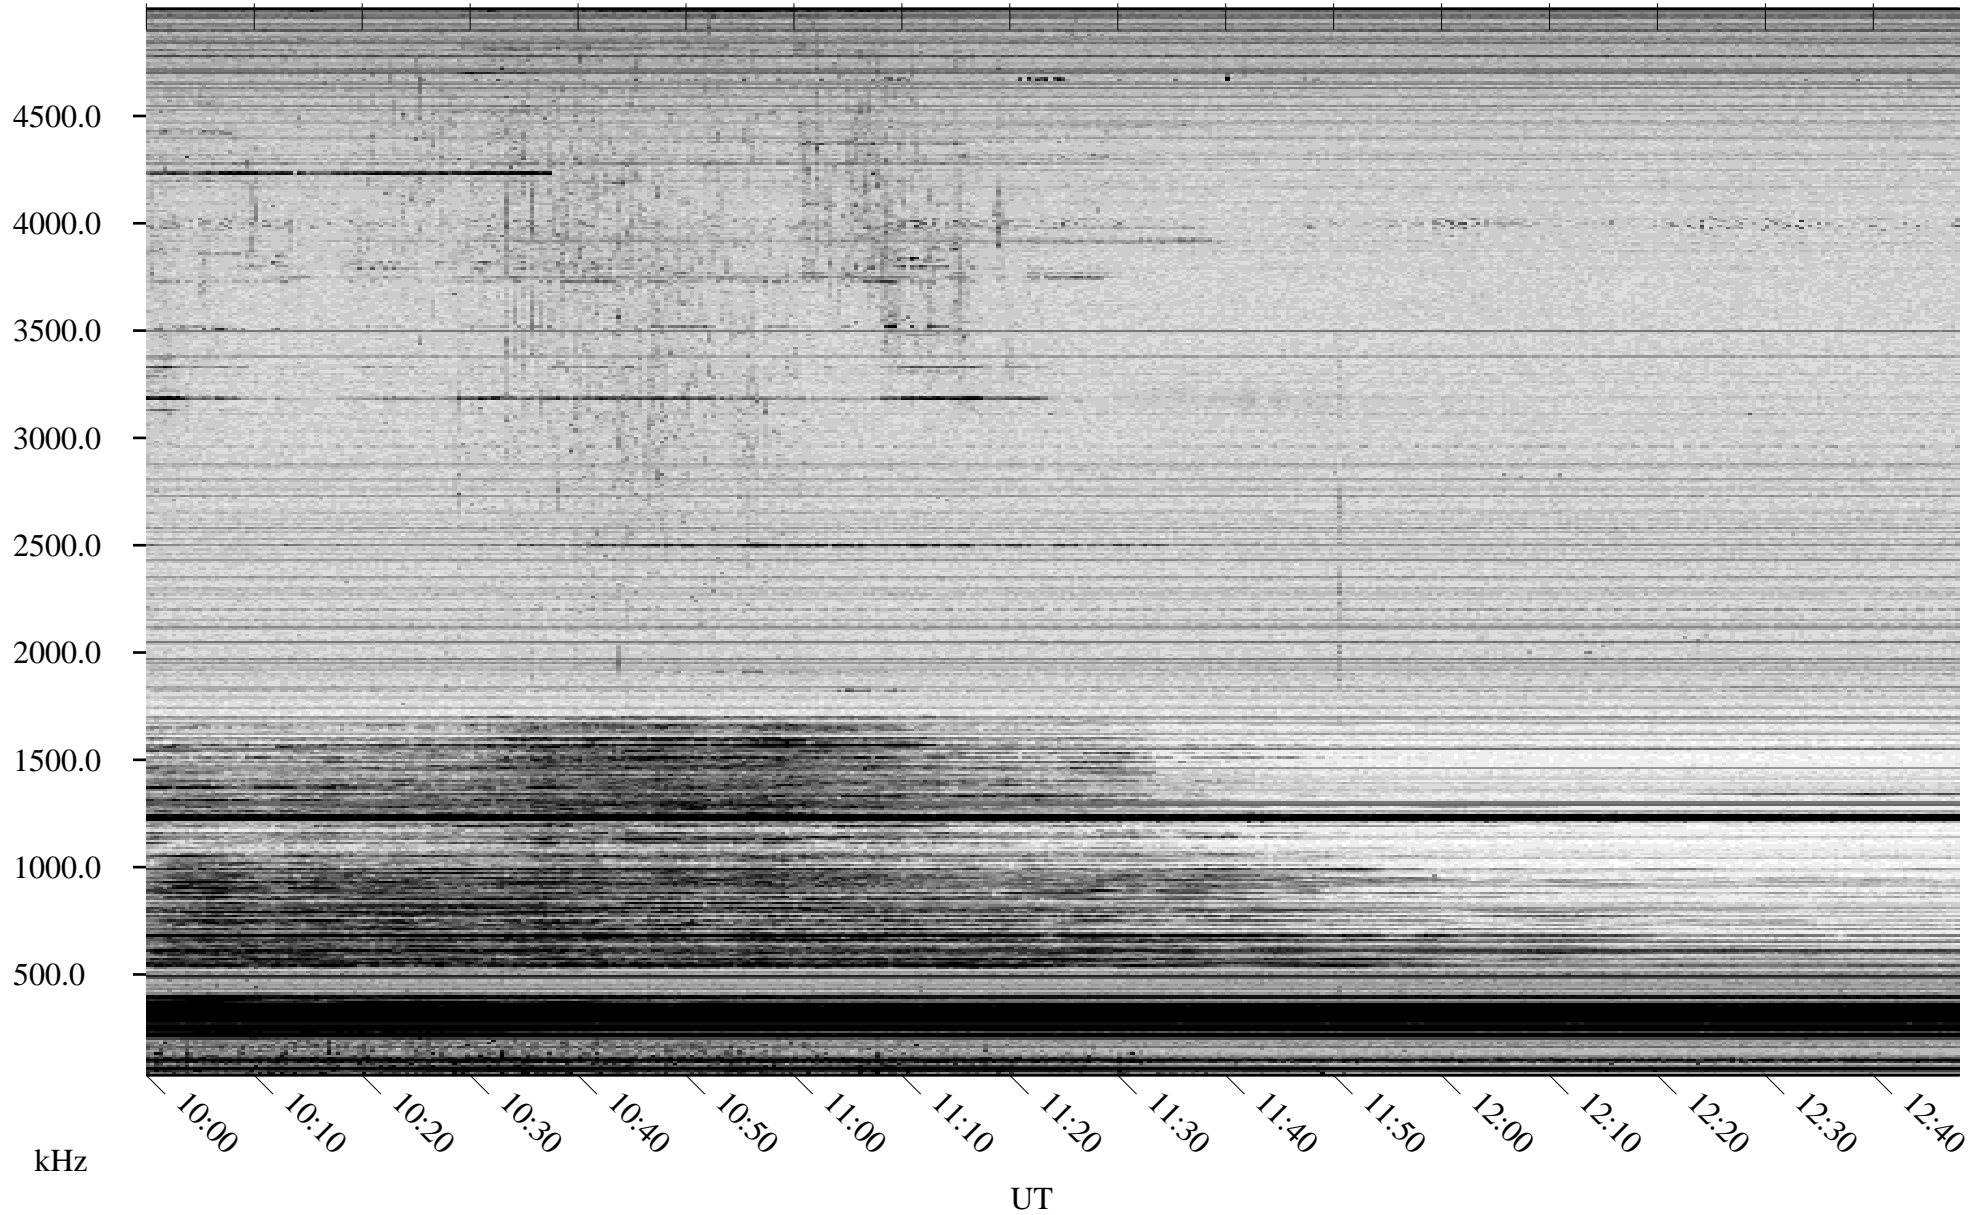

03/31/2007 Churchill, Manitoba

Linear Scale Black = 161 White = 15

CH07090L.R00m max_12

Page 1

03/31/2007 Churchill, Manitoba

Linear Scale Black = 161 White = 15

CH07090L.R00m max_12

Page 2

04/01/2007 Churchill, Manitoba

Linear Scale Black = 161 White = 15

CH07090L.R00m max_12

Page 3

04/01/2007 Churchill, Manitoba

Linear Scale Black = 161 White = 15

CH07090L.R00m max_12

Page 4

04/01/2007 Churchill, Manitoba

Linear Scale Black = 161 White = 15

CH07090L.R00m max_12

Page 5

04/01/2007 Churchill, Manitoba

Linear Scale Black = 161 White = 15

CH07090L.R00m max_12

Page 6

04/01/2007 Churchill, Manitoba

Linear Scale Black = 161 White = 15

CH07090L.R00m max_12

Page 7

04/01/2007 Churchill, Manitoba

Linear Scale Black = 161 White = 15

CH07090L.R00m max_12