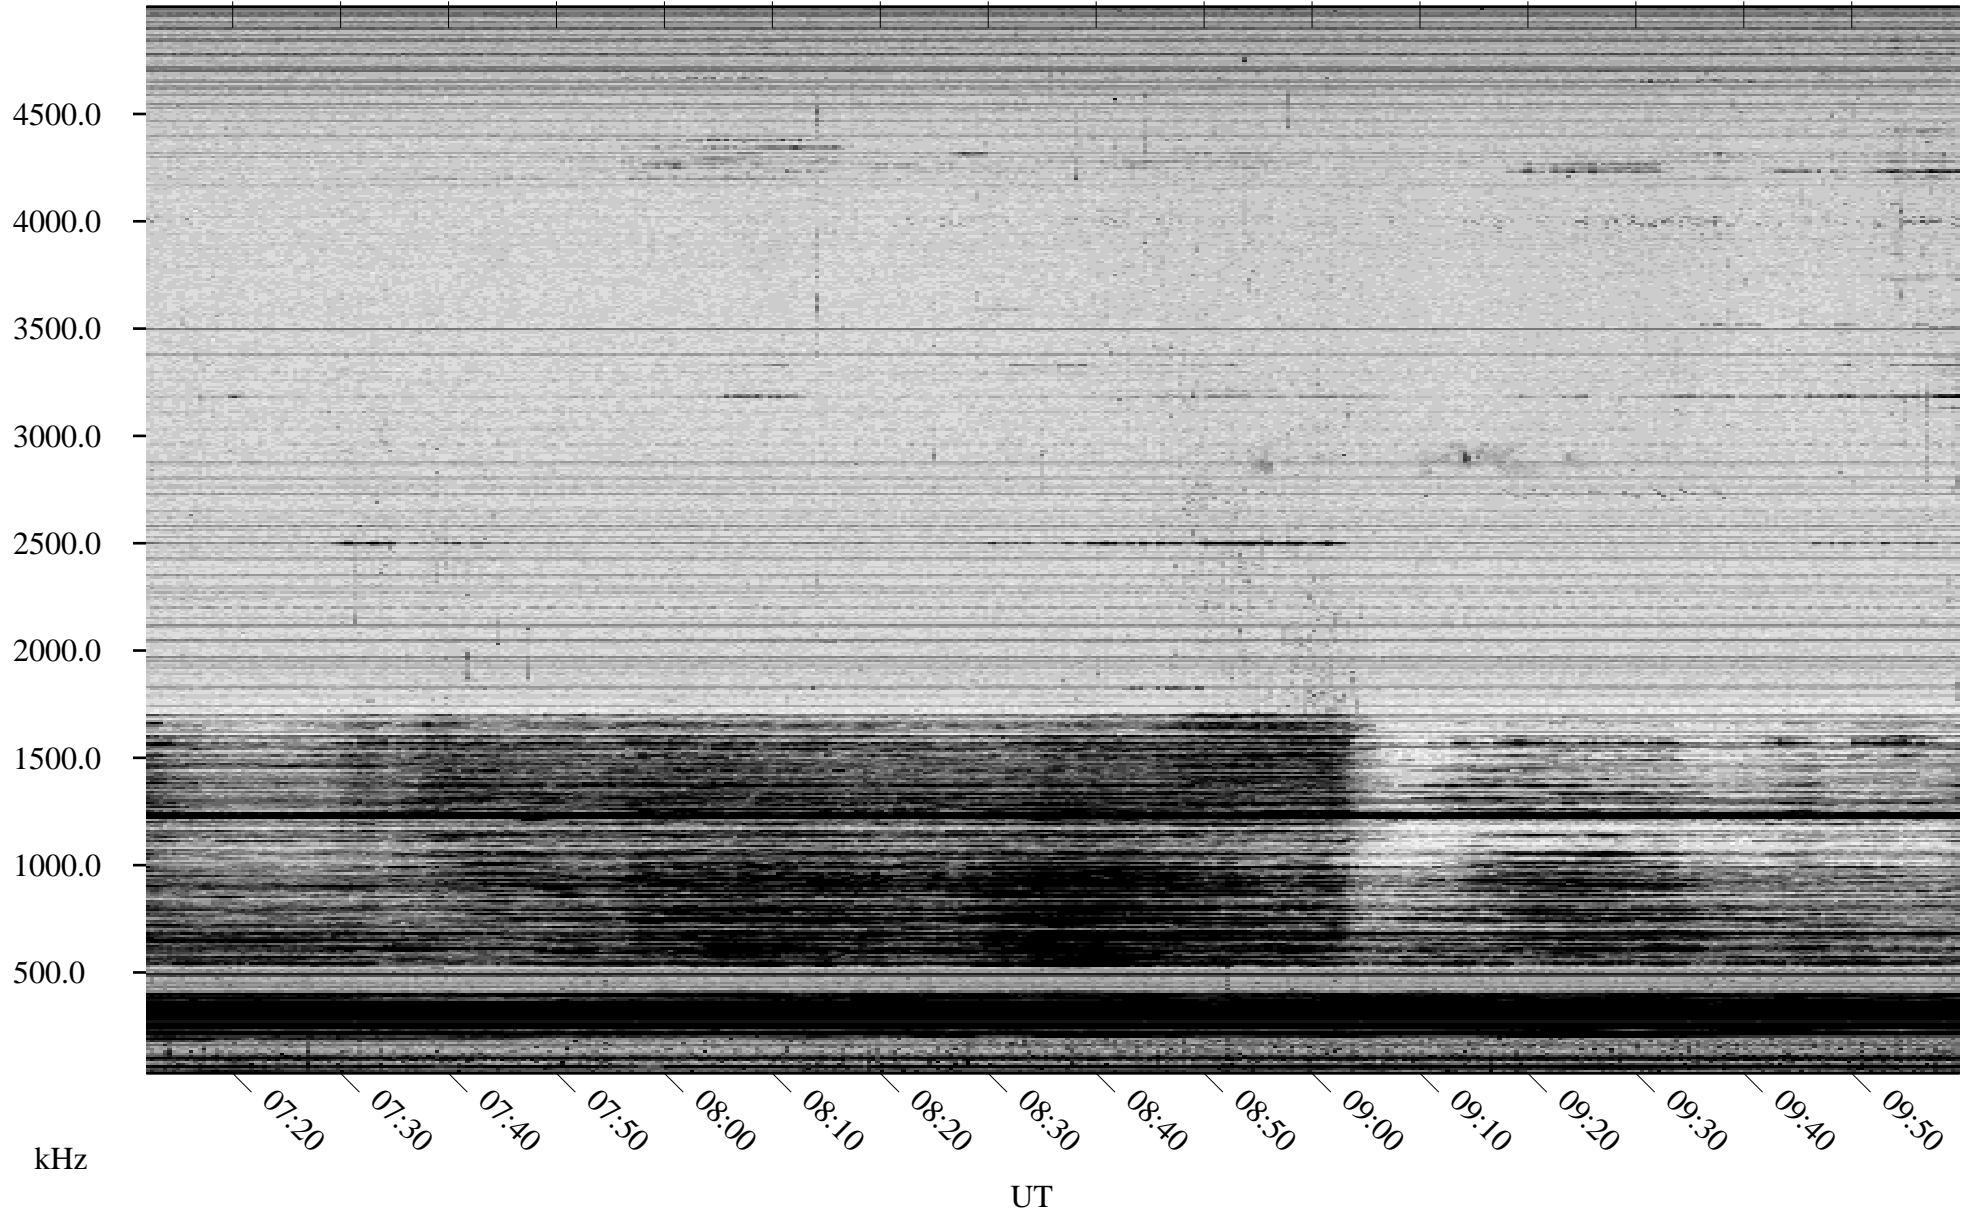

03/31/2007 Churchill, Manitoba

Linear Scale Black = 161 White = 15

CH07090L.R00m max_12

Page 1

03/31/2007 Churchill, Manitoba

Linear Scale Black = 161 White = 15

CH07090L.R00m max_12

Page 2

04/01/2007 Churchill, Manitoba

Linear Scale Black = 161 White = 15

CH07090L.R00m max_12

Page 3

04/01/2007 Churchill, Manitoba

Linear Scale Black = 161 White = 15

CH07090L.R00m max_12

Page 4

04/01/2007 Churchill, Manitoba

Linear Scale Black = 161 White = 15

CH07090L.R00m max_12

Page 5

04/01/2007 Churchill, Manitoba

Linear Scale Black = 161 White = 15

CH07090L.R00m max_12

Page 6

04/01/2007 Churchill, Manitoba

Linear Scale Black = 161 White = 15

CH07090L.R00m max_12

Page 7

04/01/2007 Churchill, Manitoba

Linear Scale Black = 161 White = 15

CH07090L.R00m max_12