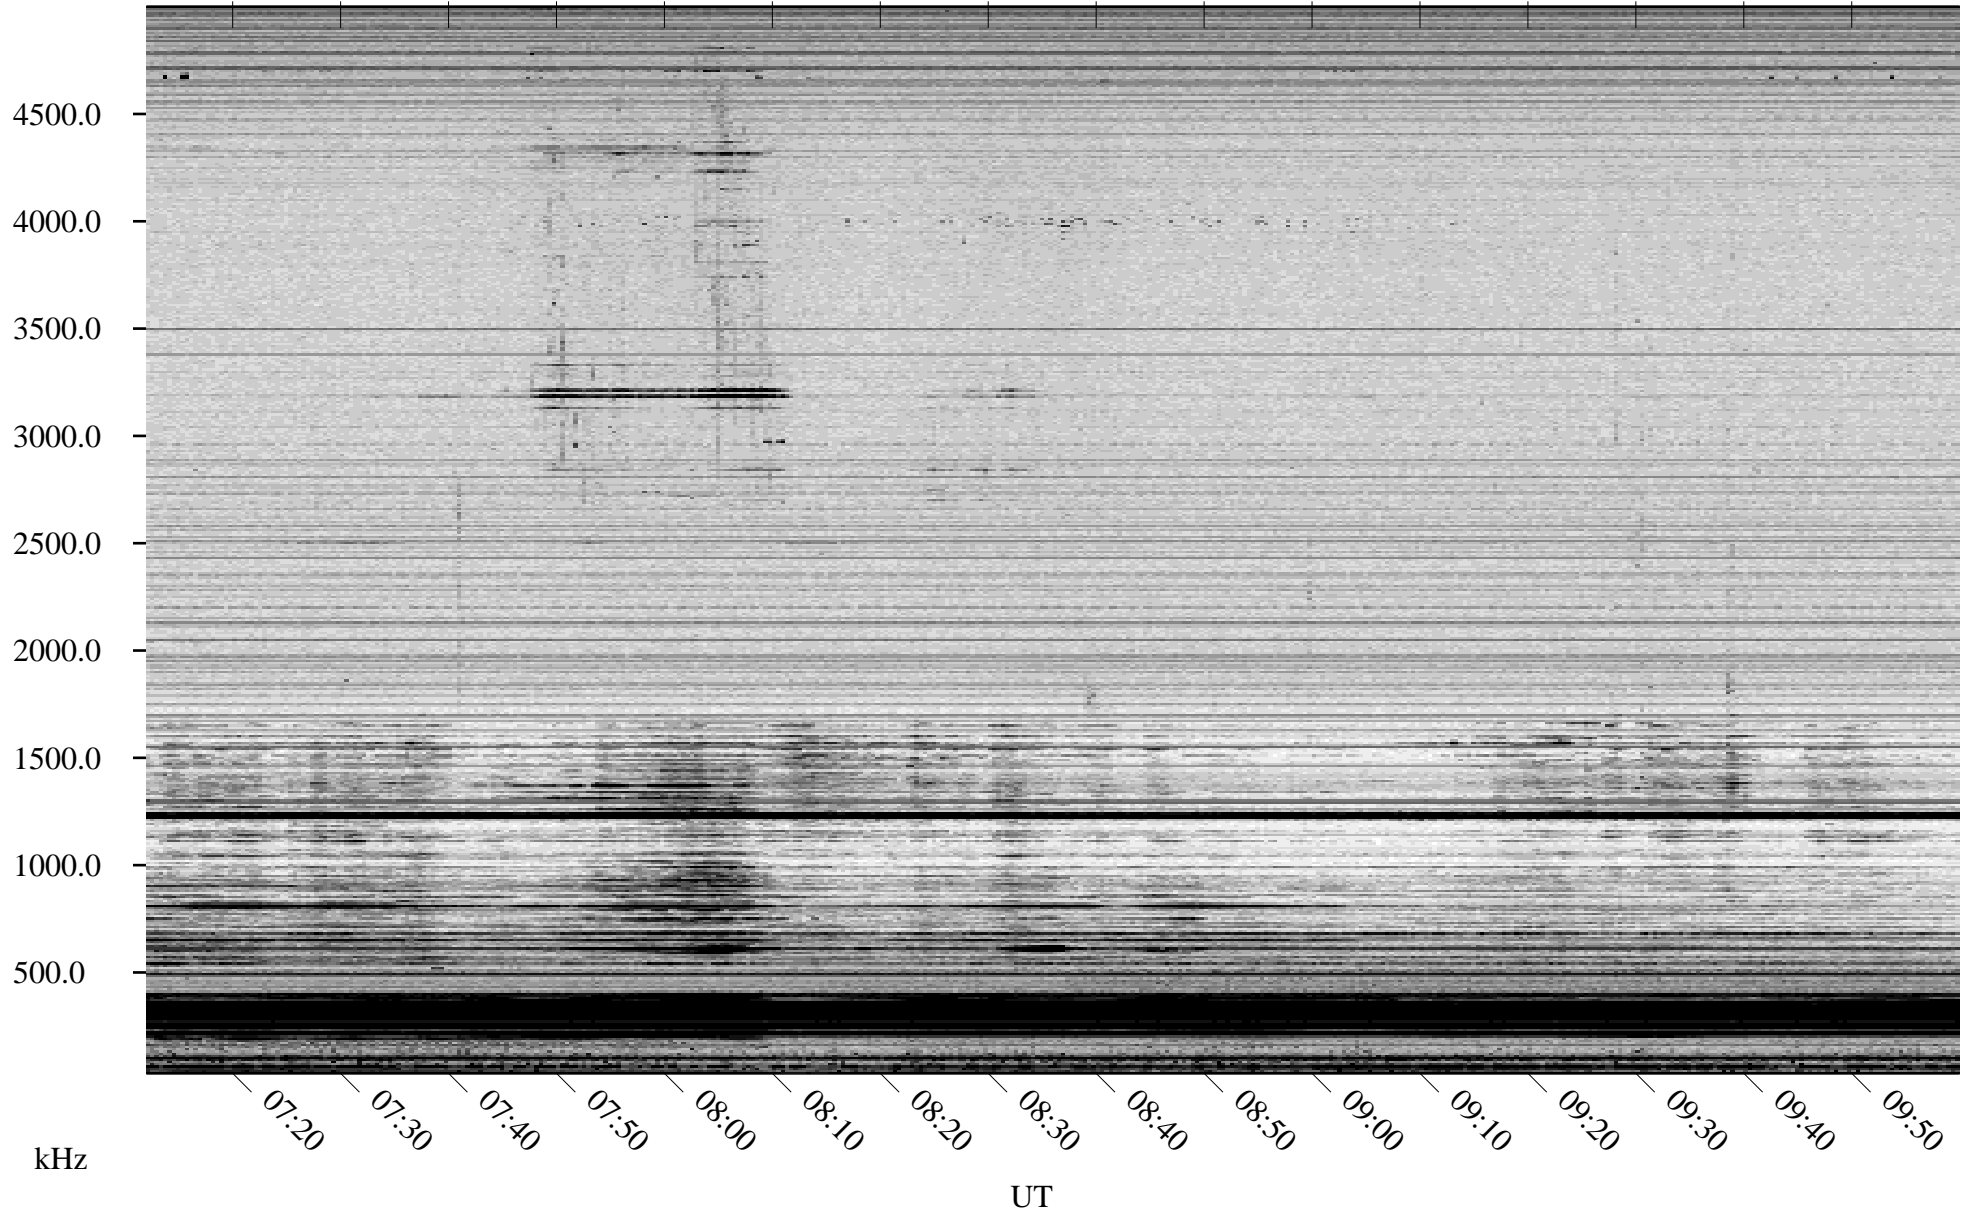

04/01/2007 Churchill, Manitoba

Linear Scale Black = 161 White = 15

CH07091L.R00m max_12

Page 1

04/01/2007 Churchill, Manitoba

Linear Scale Black = 161 White = 15

CH07091L.R00m max_12

Page 2

04/02/2007 Churchill, Manitoba

Linear Scale Black = 161 White = 15

CH07091L.R00m max_12

Page 3

04/02/2007 Churchill, Manitoba

Linear Scale Black = 161 White = 15

CH07091L.R00m max_12

Page 4

04/02/2007 Churchill, Manitoba

Linear Scale Black = 161 White = 15

CH07091L.R00m max_12

Page 5

04/02/2007 Churchill, Manitoba

Linear Scale Black = 161 White = 15

CH07091L.R00m max_12

Page 6

04/02/2007 Churchill, Manitoba

Linear Scale Black = 161 White = 15

CH07091L.R00m max_12

Page 7

04/02/2007 Churchill, Manitoba

Linear Scale Black = 161 White = 15

CH07091L.R00m max_12

Page 8