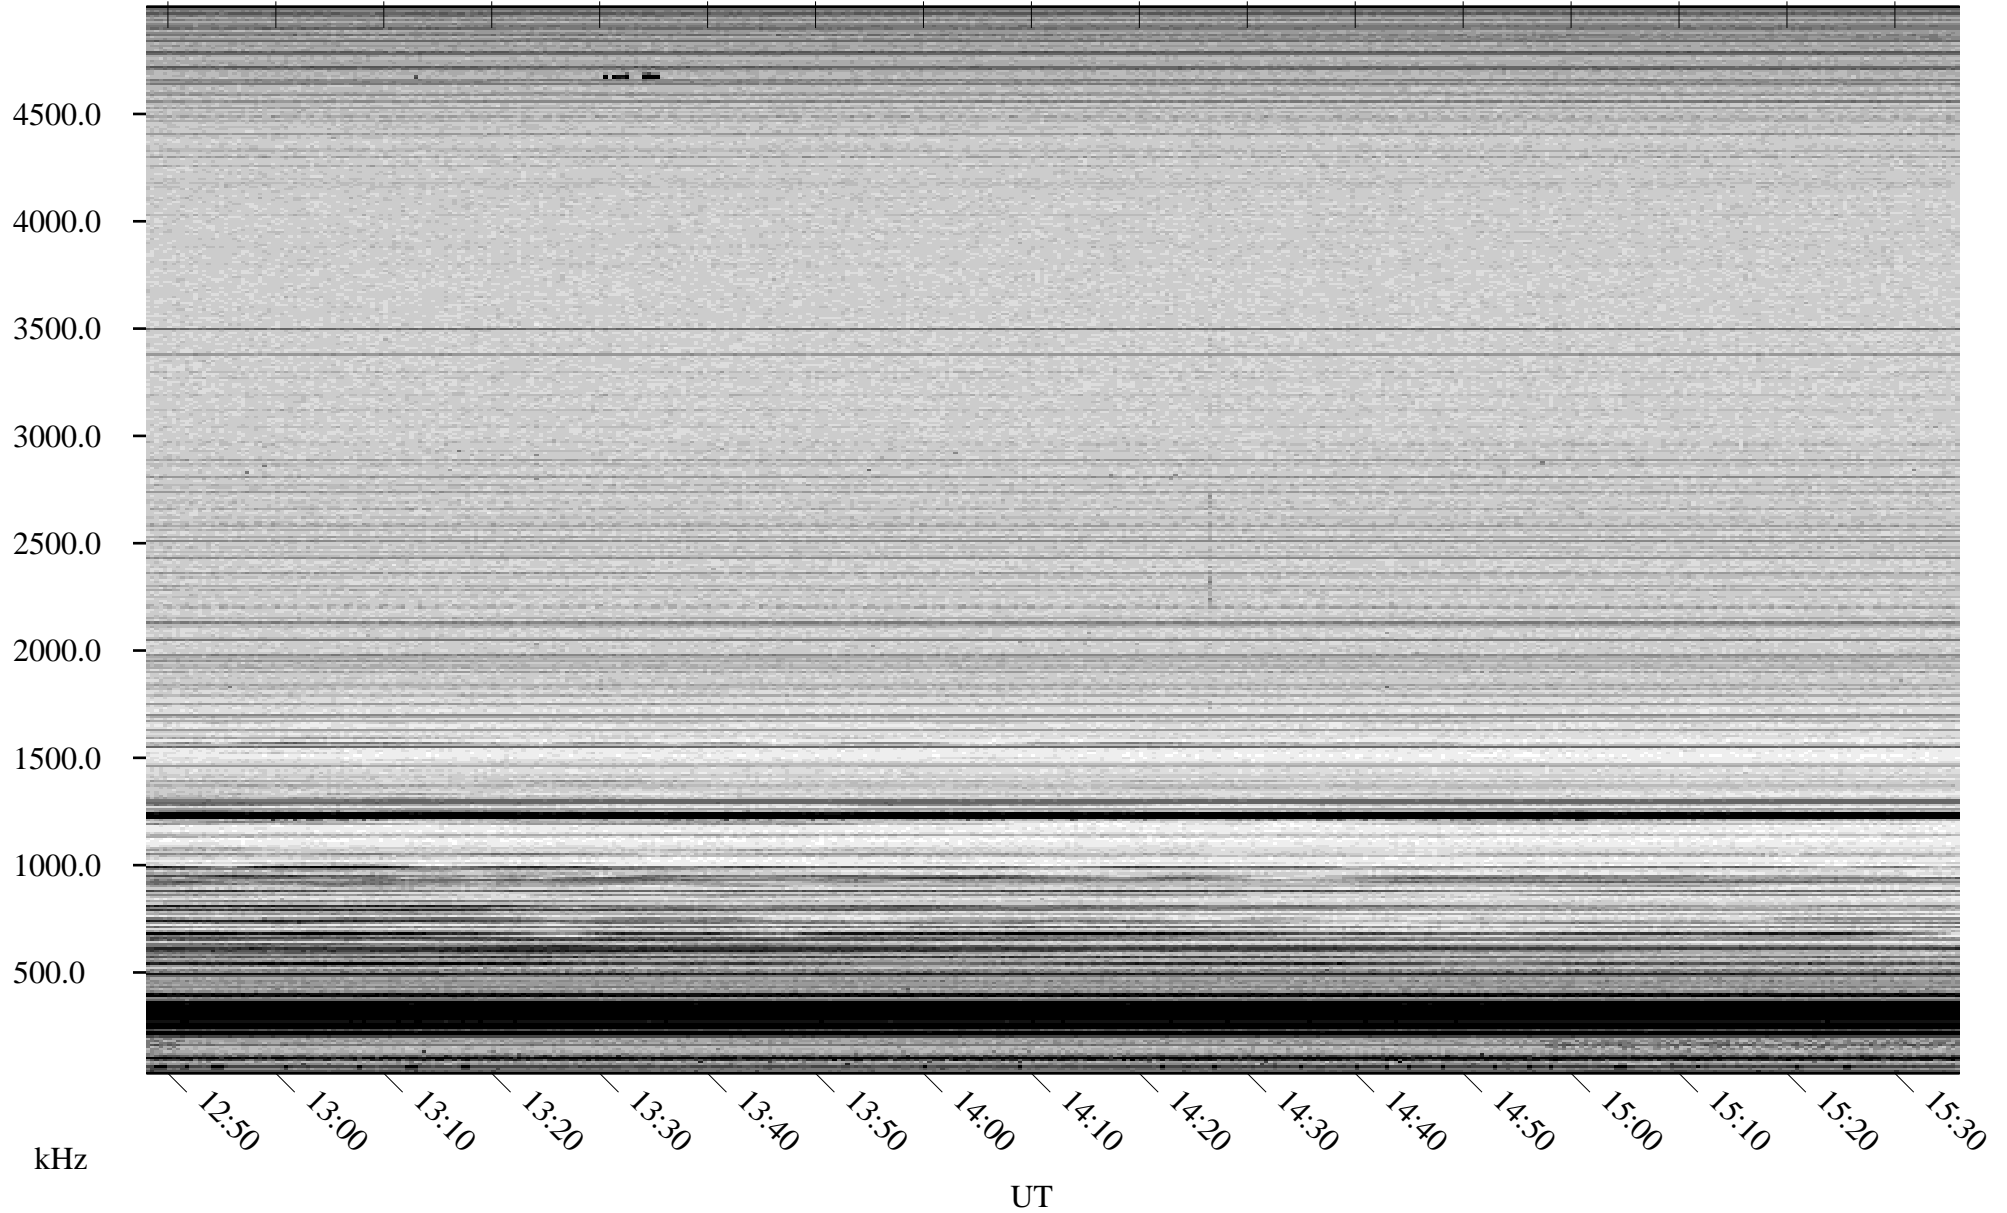

04/01/2007 Churchill, Manitoba

Linear Scale Black = 161 White = 15

CH07091L.R00m max_12

Page 1

04/01/2007 Churchill, Manitoba

Linear Scale Black = 161 White = 15

CH07091L.R00m max_12

Page 2

04/02/2007 Churchill, Manitoba

Linear Scale Black = 161 White = 15

CH07091L.R00m max_12

Page 3

04/02/2007 Churchill, Manitoba

Linear Scale Black = 161 White = 15

CH07091L.R00m max_12

Page 4

04/02/2007 Churchill, Manitoba

Linear Scale Black = 161 White = 15

CH07091L.R00m max_12

Page 5

04/02/2007 Churchill, Manitoba

Linear Scale Black = 161 White = 15

CH07091L.R00m max_12

Page 6

04/02/2007 Churchill, Manitoba

Linear Scale Black = 161 White = 15

CH07091L.R00m max_12

Page 7

04/02/2007 Churchill, Manitoba

Linear Scale Black = 161 White = 15

CH07091L.R00m max_12

Page 8