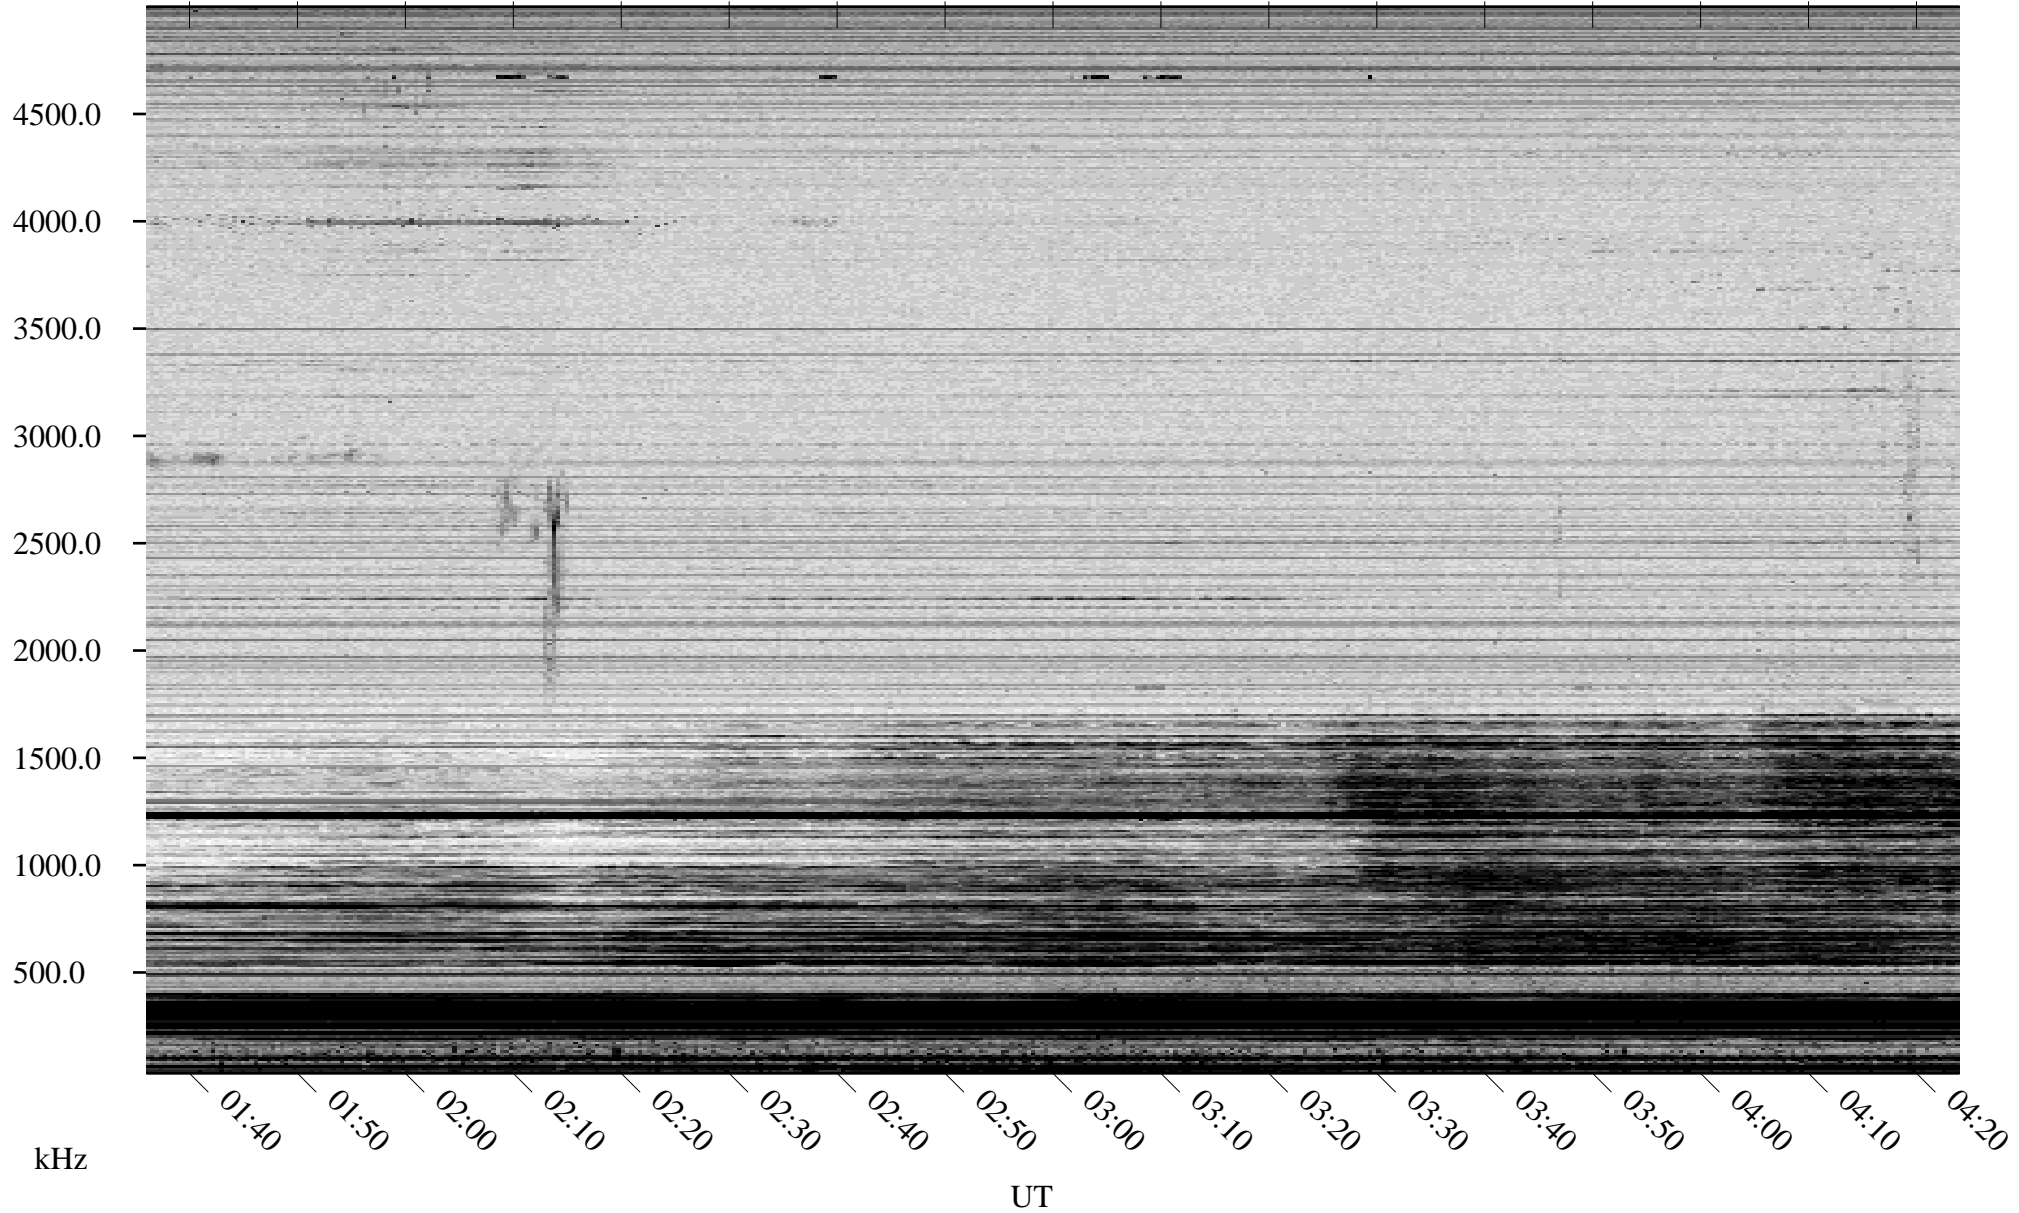

04/01/2007 Churchill, Manitoba

Linear Scale Black = 161 White = 15

CH07091L.R00m max_12

Page 1

04/01/2007 Churchill, Manitoba

Linear Scale Black = 161 White = 15

CH07091L.R00m max_12

Page 2

04/02/2007 Churchill, Manitoba

Linear Scale Black = 161 White = 15

CH07091L.R00m max_12

Page 3

04/02/2007 Churchill, Manitoba

Linear Scale Black = 161 White = 15

CH07091L.R00m max_12

Page 4

04/02/2007 Churchill, Manitoba

Linear Scale Black = 161 White = 15

CH07091L.R00m max_12

Page 5

04/02/2007 Churchill, Manitoba

Linear Scale Black = 161 White = 15

CH07091L.R00m max_12

Page 6

04/02/2007 Churchill, Manitoba

Linear Scale Black = 161 White = 15

CH07091L.R00m max_12

Page 7

04/02/2007 Churchill, Manitoba

Linear Scale Black = 161 White = 15

CH07091L.R00m max_12

Page 8