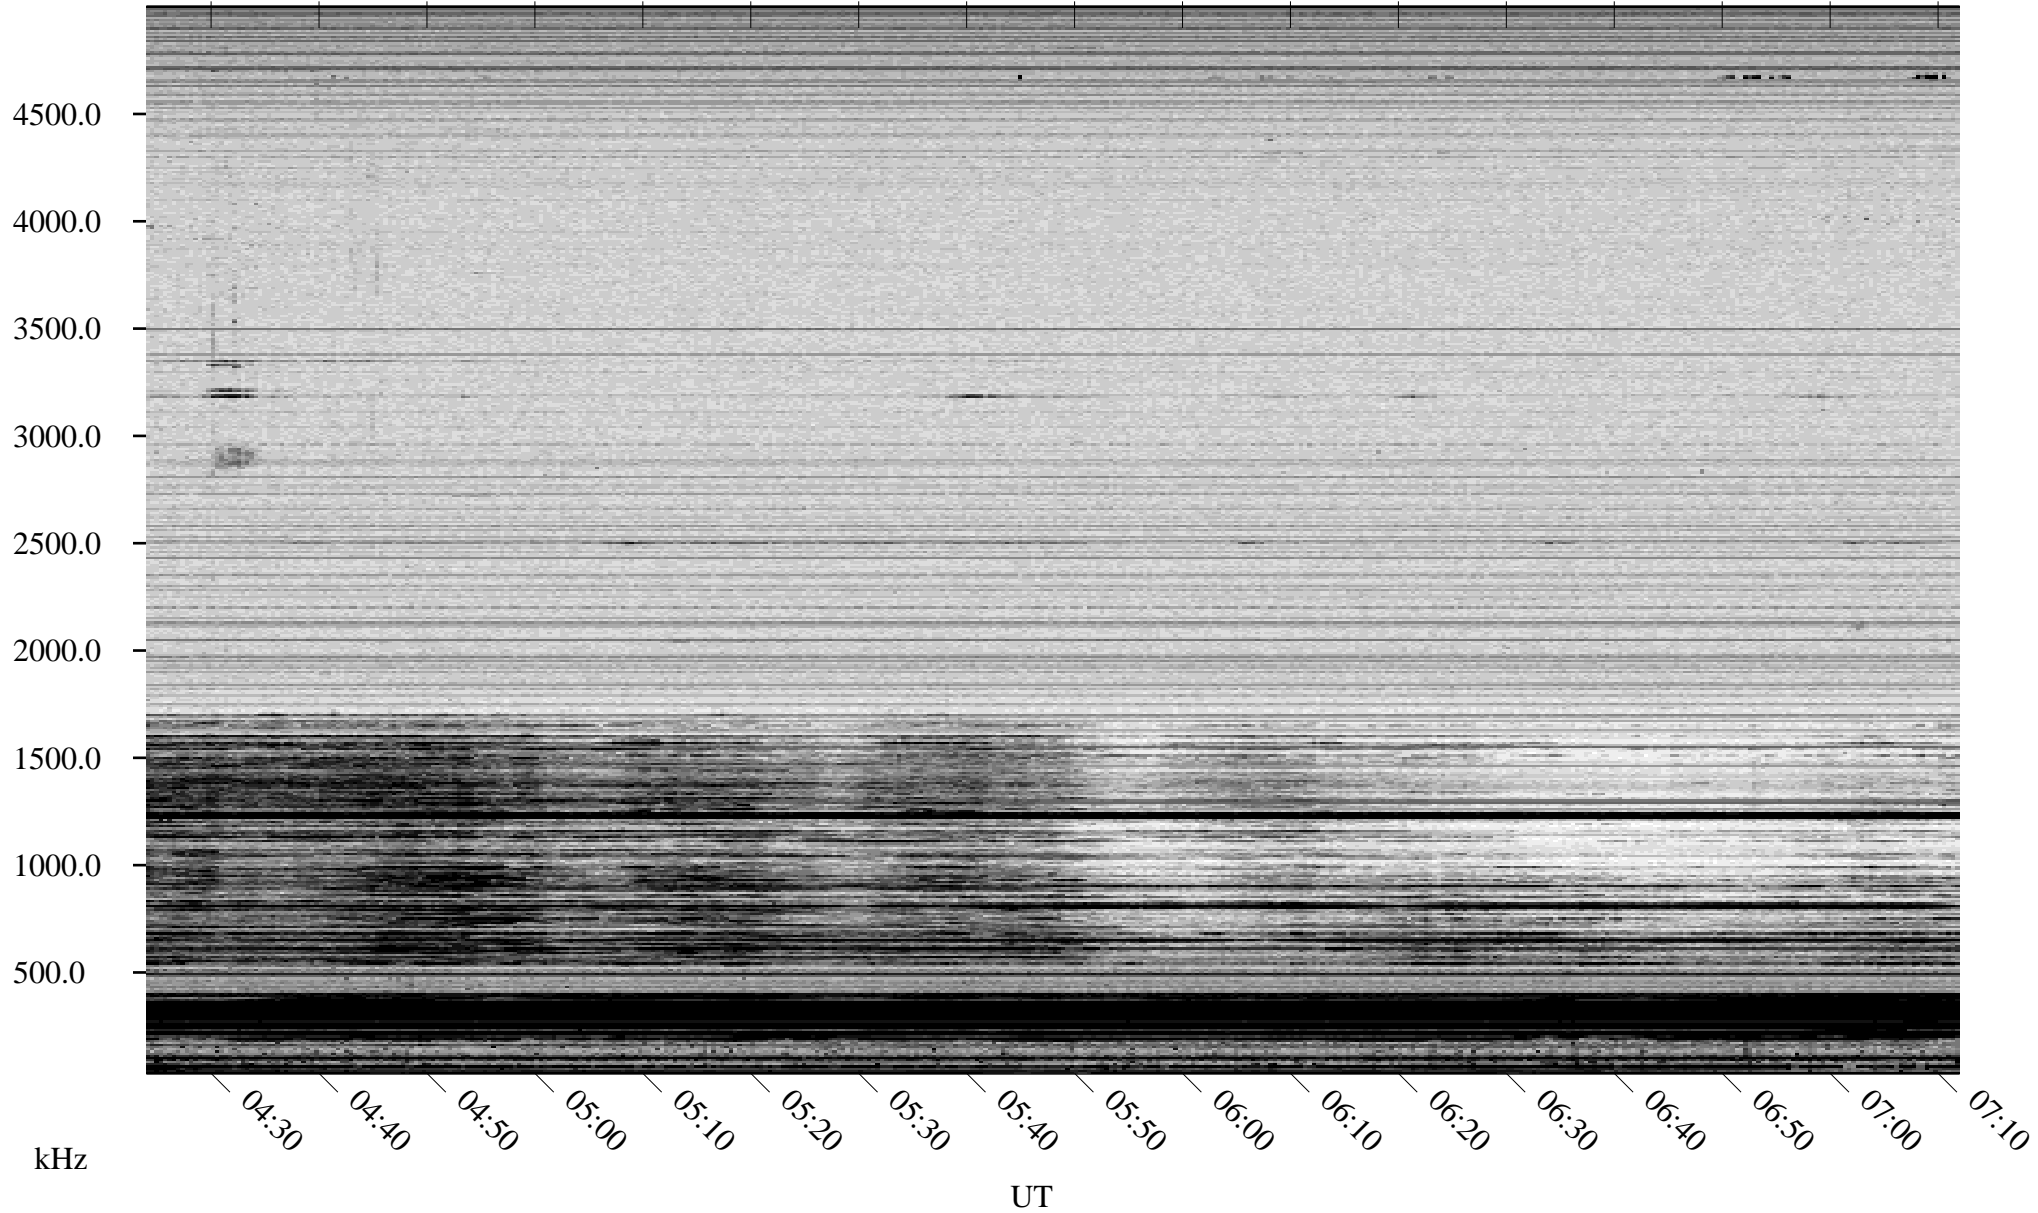

04/01/2007 Churchill, Manitoba

Linear Scale Black = 161 White = 15

CH07091L.R00m max_12

Page 1

04/01/2007 Churchill, Manitoba

Linear Scale Black = 161 White = 15

CH07091L.R00m max_12

Page 2

04/02/2007 Churchill, Manitoba

Linear Scale Black = 161 White = 15

CH07091L.R00m max_12

Page 3

04/02/2007 Churchill, Manitoba

Linear Scale Black = 161 White = 15

CH07091L.R00m max_12

Page 4

04/02/2007 Churchill, Manitoba

Linear Scale Black = 161 White = 15

CH07091L.R00m max_12

Page 5

04/02/2007 Churchill, Manitoba

Linear Scale Black = 161 White = 15

CH07091L.R00m max_12

Page 6

04/02/2007 Churchill, Manitoba

Linear Scale Black = 161 White = 15

CH07091L.R00m max_12

Page 7

04/02/2007 Churchill, Manitoba

Linear Scale Black = 161 White = 15

CH07091L.R00m max_12

Page 8