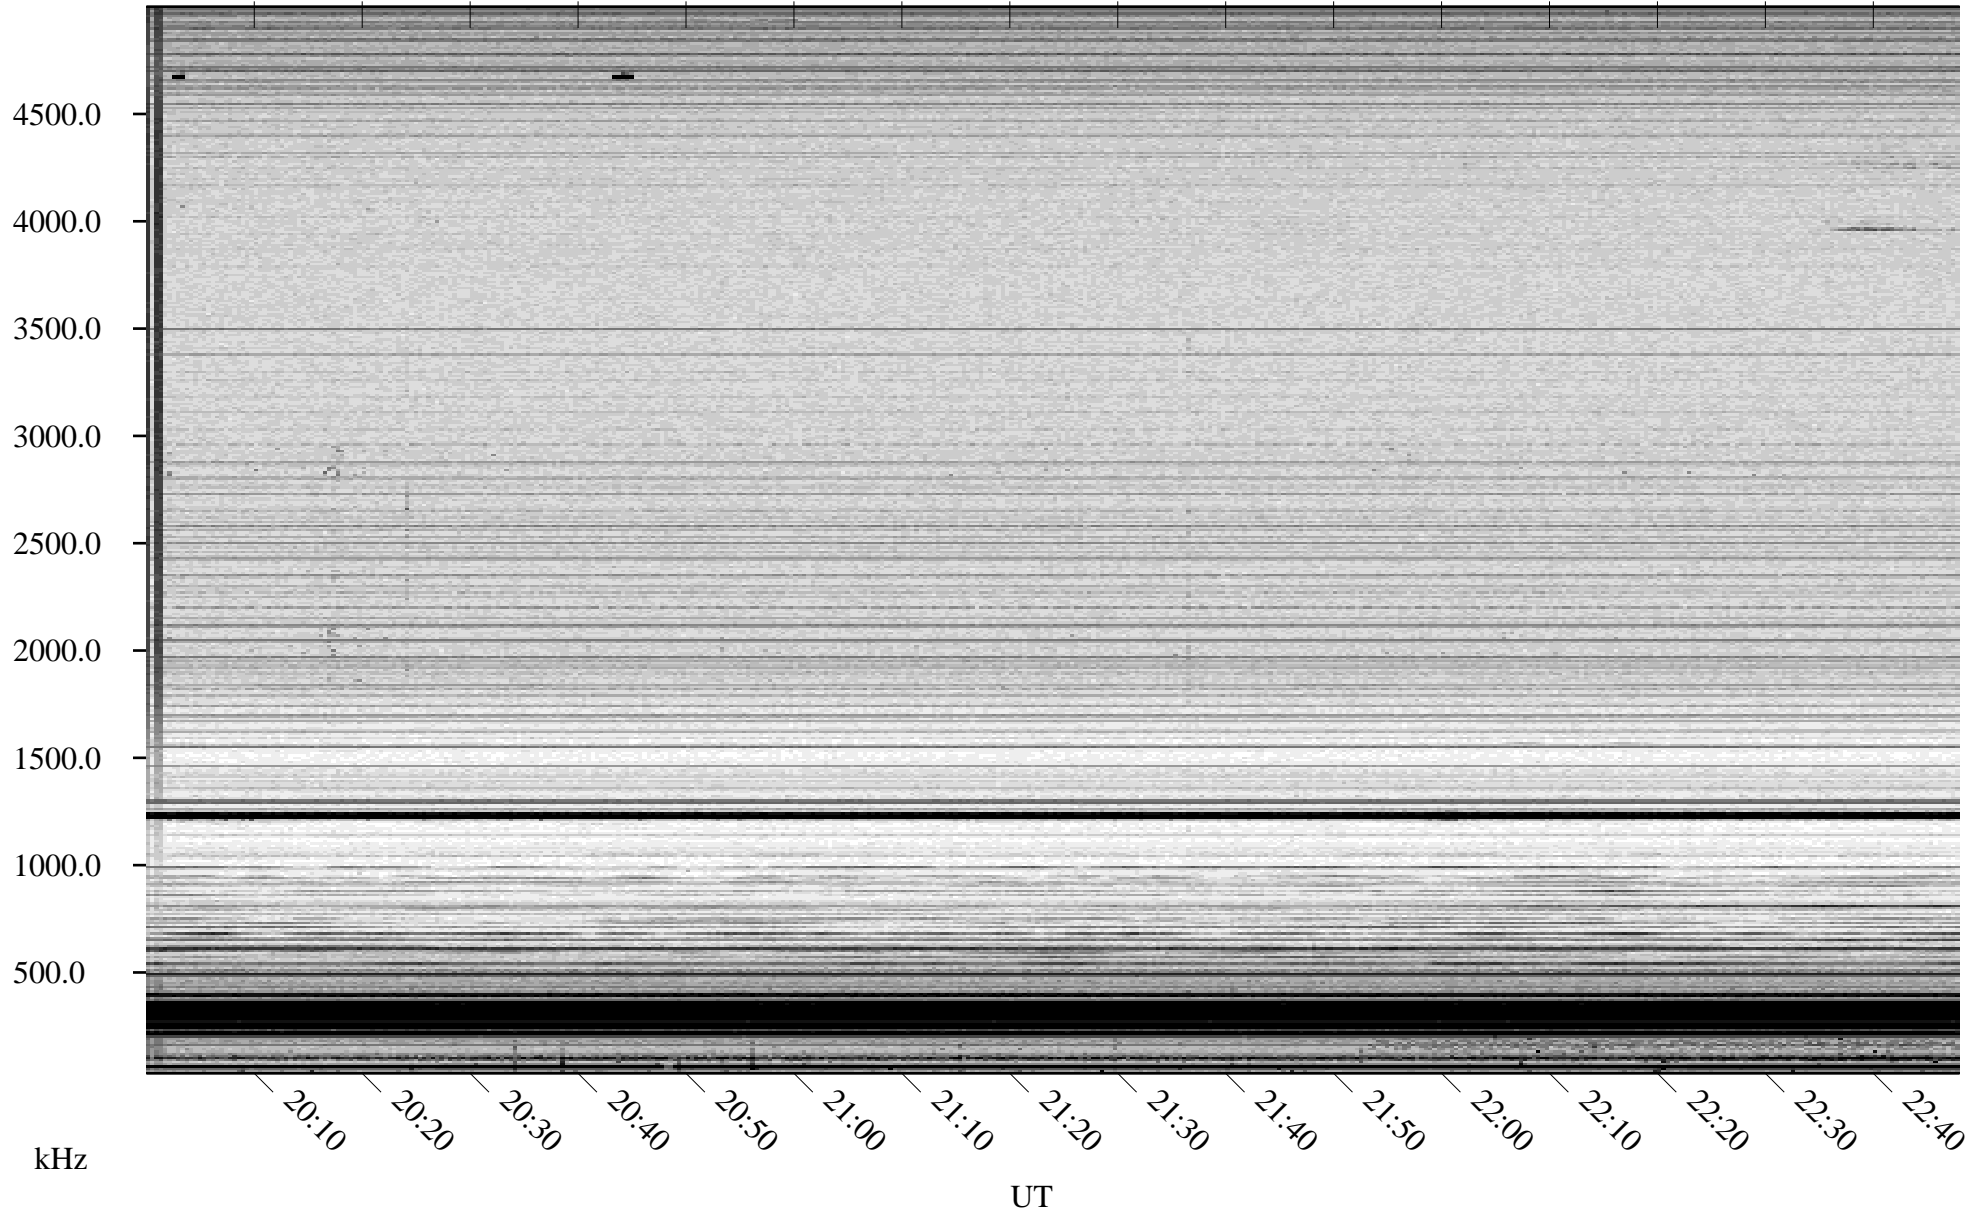

04/01/2007 Churchill, Manitoba

Linear Scale Black = 161 White = 15

CH07091L.R00m max_12

Page 1

04/01/2007 Churchill, Manitoba

Linear Scale Black = 161 White = 15

CH07091L.R00m max_12

Page 2

04/02/2007 Churchill, Manitoba

Linear Scale Black = 161 White = 15

CH07091L.R00m max_12

Page 3

04/02/2007 Churchill, Manitoba

Linear Scale Black = 161 White = 15

CH07091L.R00m max_12

Page 4

04/02/2007 Churchill, Manitoba

Linear Scale Black = 161 White = 15

CH07091L.R00m max_12

Page 5

04/02/2007 Churchill, Manitoba

Linear Scale Black = 161 White = 15

CH07091L.R00m max_12

Page 6

04/02/2007 Churchill, Manitoba

Linear Scale Black = 161 White = 15

CH07091L.R00m max_12

Page 7

04/02/2007 Churchill, Manitoba

Linear Scale Black = 161 White = 15

CH07091L.R00m max_12

Page 8