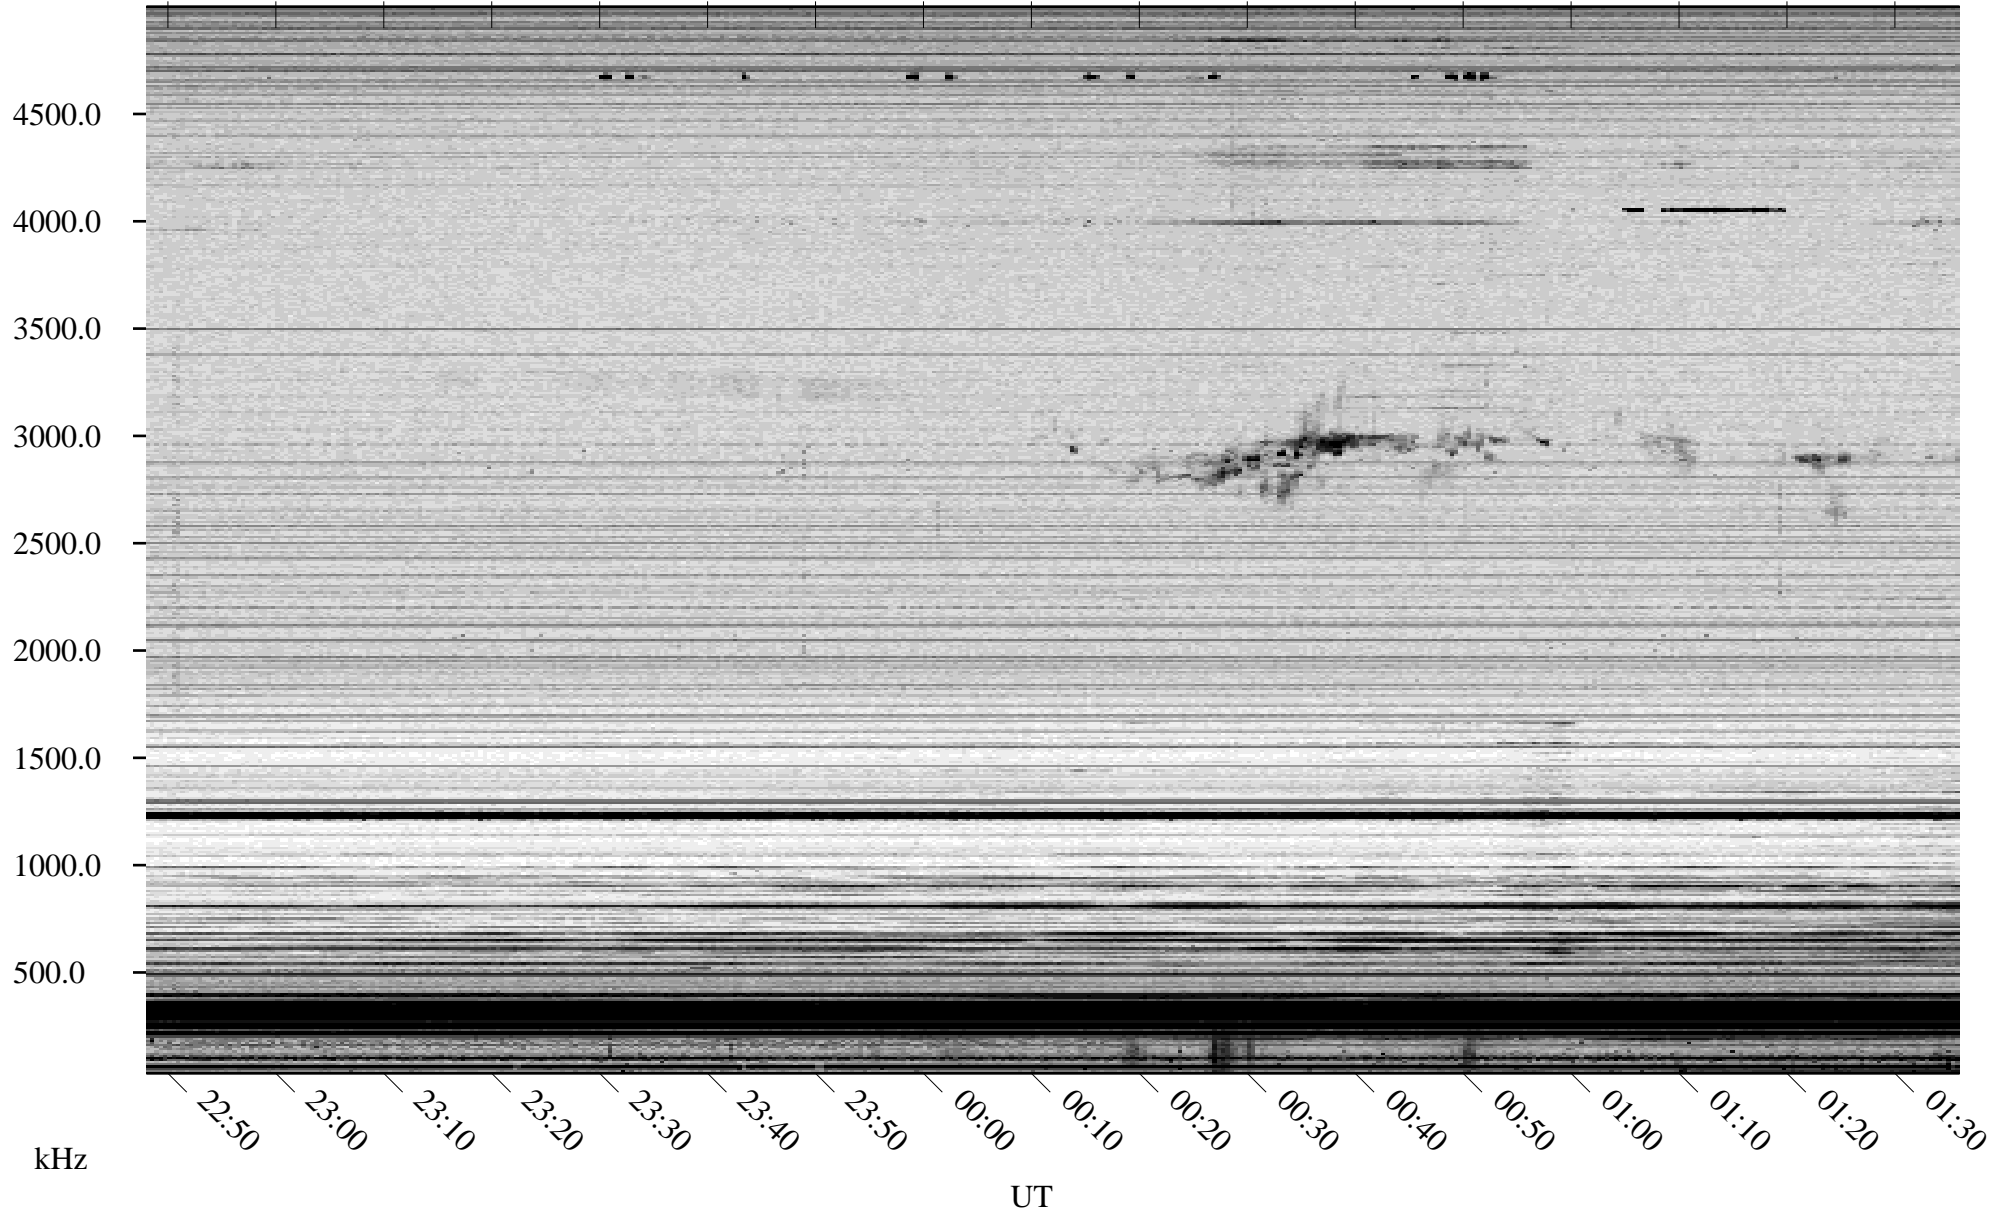

04/01/2007 Churchill, Manitoba

Linear Scale Black = 161 White = 15

CH07091L.R00m max_12

Page 1

04/01/2007 Churchill, Manitoba

Linear Scale Black = 161 White = 15

CH07091L.R00m max_12

Page 2

04/02/2007 Churchill, Manitoba

Linear Scale Black = 161 White = 15

CH07091L.R00m max_12

Page 3

04/02/2007 Churchill, Manitoba

Linear Scale Black = 161 White = 15

CH07091L.R00m max_12

Page 4

04/02/2007 Churchill, Manitoba

Linear Scale Black = 161 White = 15

CH07091L.R00m max_12

Page 5

04/02/2007 Churchill, Manitoba

Linear Scale Black = 161 White = 15

CH07091L.R00m max_12

Page 6

04/02/2007 Churchill, Manitoba

Linear Scale Black = 161 White = 15

CH07091L.R00m max_12

Page 7

04/02/2007 Churchill, Manitoba

Linear Scale Black = 161 White = 15

CH07091L.R00m max_12

Page 8