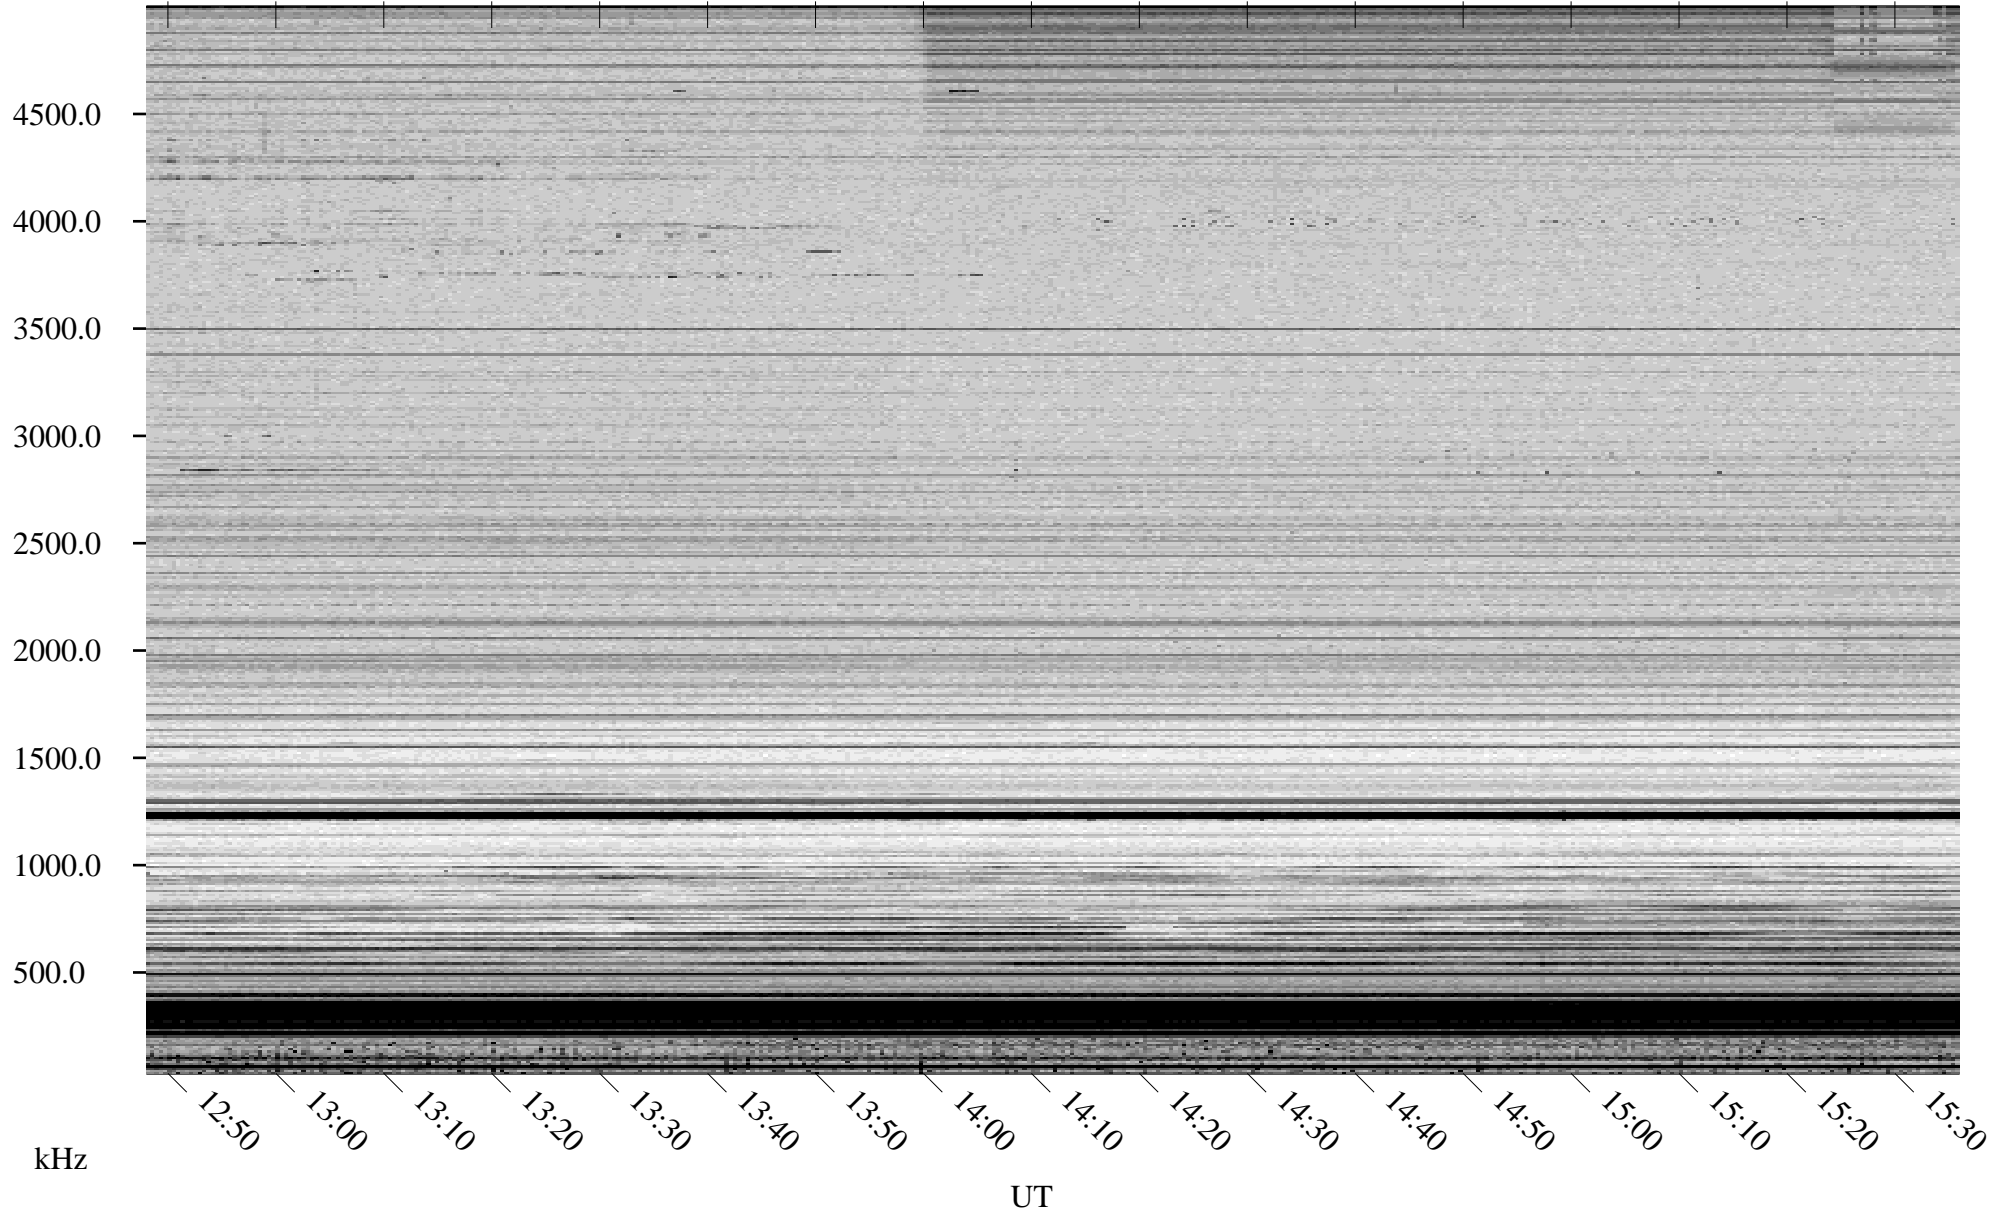

# 04/03/2007 Churchill, Manitoba

Linear Scale    Black = 161    White = 15

CH07092L.R00m max\_12

Page 4

# 04/03/2007 Churchill, Manitoba

Linear Scale    Black = 161    White = 15

CH07092L.R00m max\_12

Page 5

# 04/03/2007 Churchill, Manitoba

Linear Scale    Black = 161    White = 15

CH07092L.R00m max\_12

Page 6

04/03/2007 Churchill, Manitoba

Linear Scale Black = 161 White = 15

CH07092L.R00m max\_12

Page 7

04/03/2007 Churchill, Manitoba

Linear Scale Black = 161 White = 15

CH07092L.R00m max\_12

Page 8