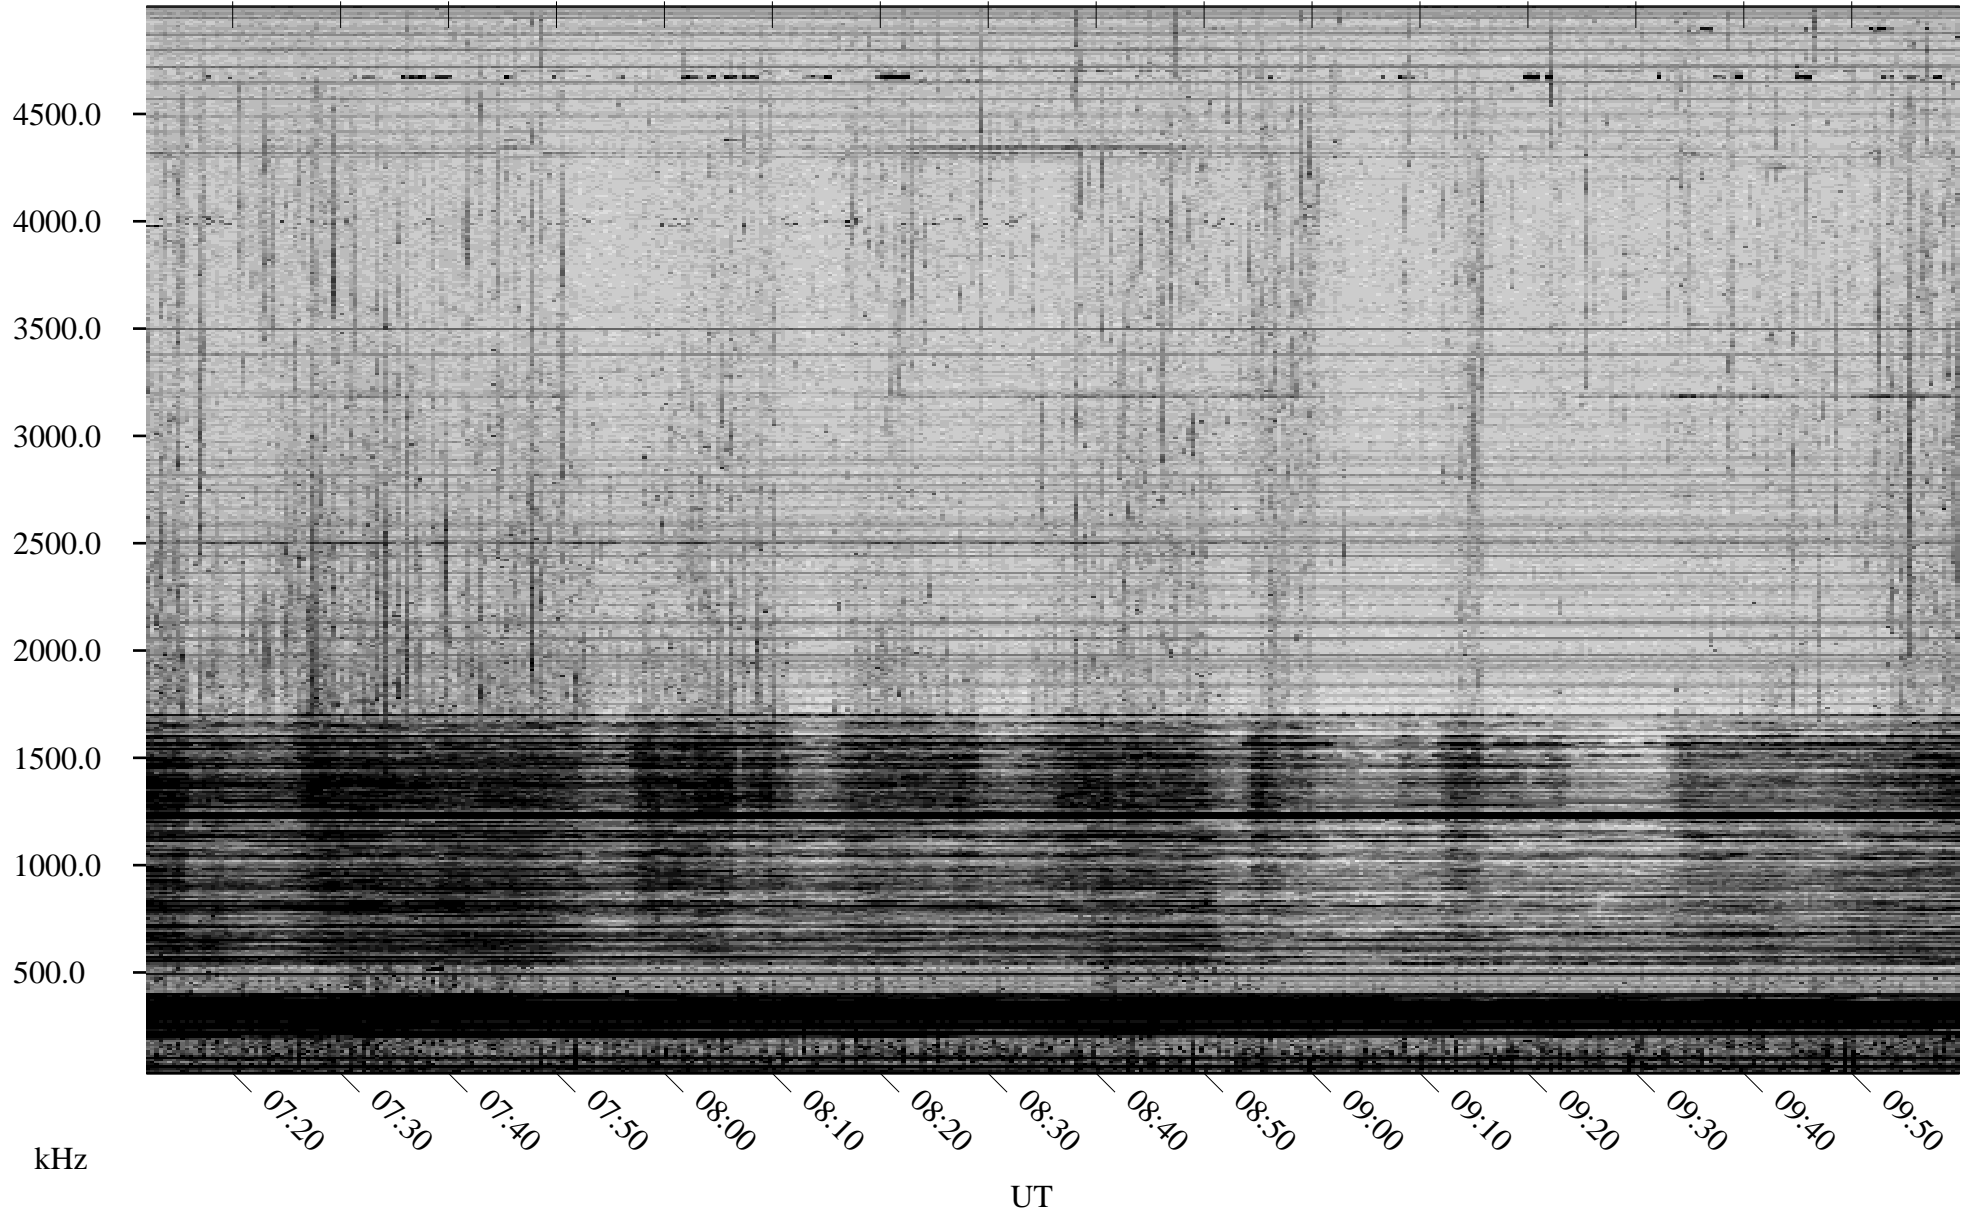

# 04/03/2007 Churchill, Manitoba

Linear Scale    Black = 161    White = 15

CH07092L.R00m max\_12

Page 3

# 04/03/2007 Churchill, Manitoba

Linear Scale    Black = 161    White = 15

CH07092L.R00m max\_12

Page 4

# 04/03/2007 Churchill, Manitoba

Linear Scale    Black = 161    White = 15

CH07092L.R00m max\_12

Page 5

# 04/03/2007 Churchill, Manitoba

Linear Scale    Black = 161    White = 15

CH07092L.R00m max\_12

Page 6

04/03/2007 Churchill, Manitoba

Linear Scale Black = 161 White = 15

CH07092L.R00m max\_12

Page 7