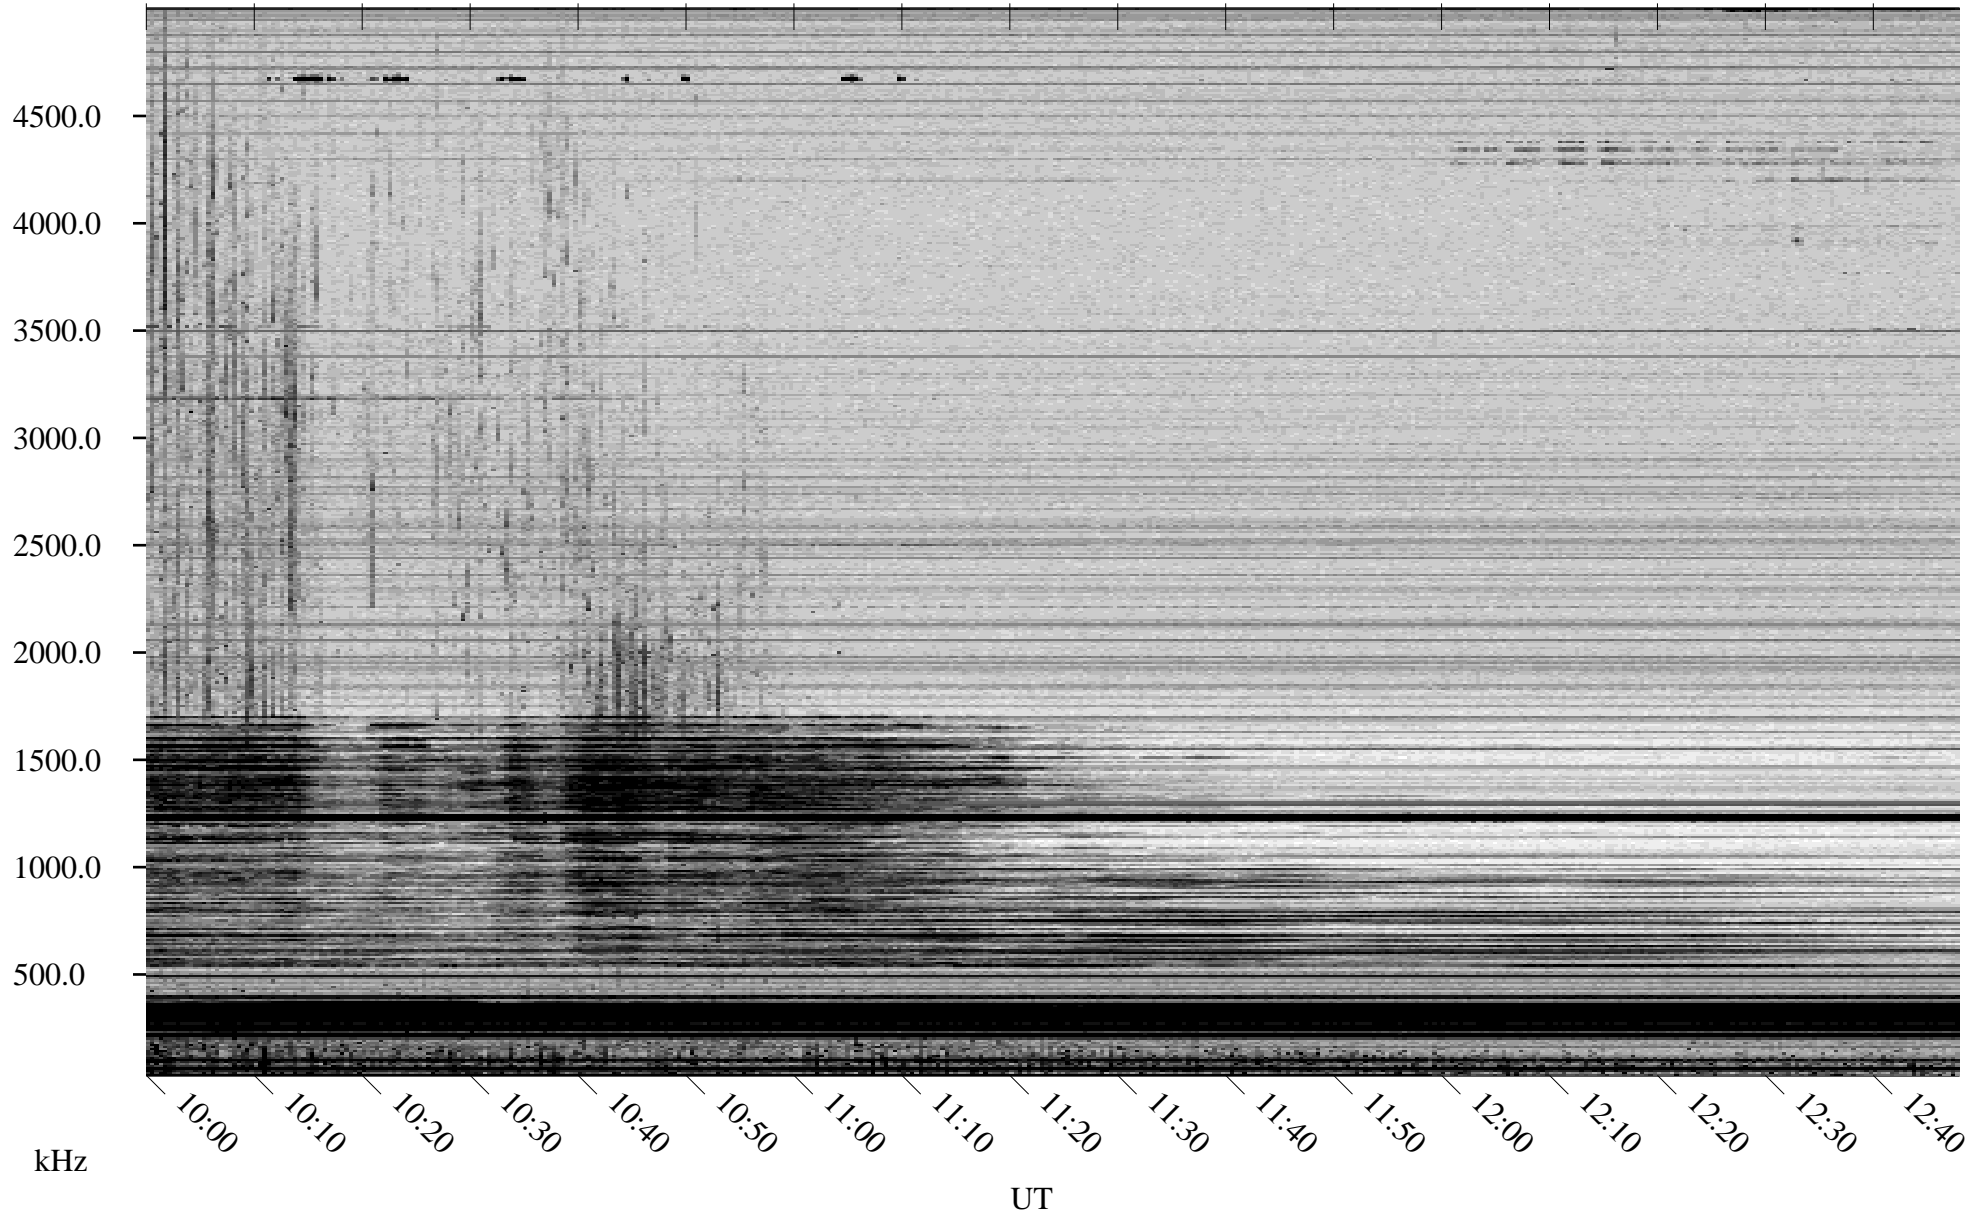

# 04/03/2007 Churchill, Manitoba

Linear Scale    Black = 161    White = 15

CH07092L.R00m max\_12

Page 4

# 04/03/2007 Churchill, Manitoba

Linear Scale    Black = 161    White = 15

CH07092L.R00m max\_12

Page 5

# 04/03/2007 Churchill, Manitoba

Linear Scale    Black = 161    White = 15

CH07092L.R00m max\_12

Page 6

04/03/2007 Churchill, Manitoba

Linear Scale Black = 161 White = 15

CH07092L.R00m max\_12

Page 7

04/03/2007 Churchill, Manitoba

Linear Scale Black = 161 White = 15

CH07092L.R00m max\_12

Page 8