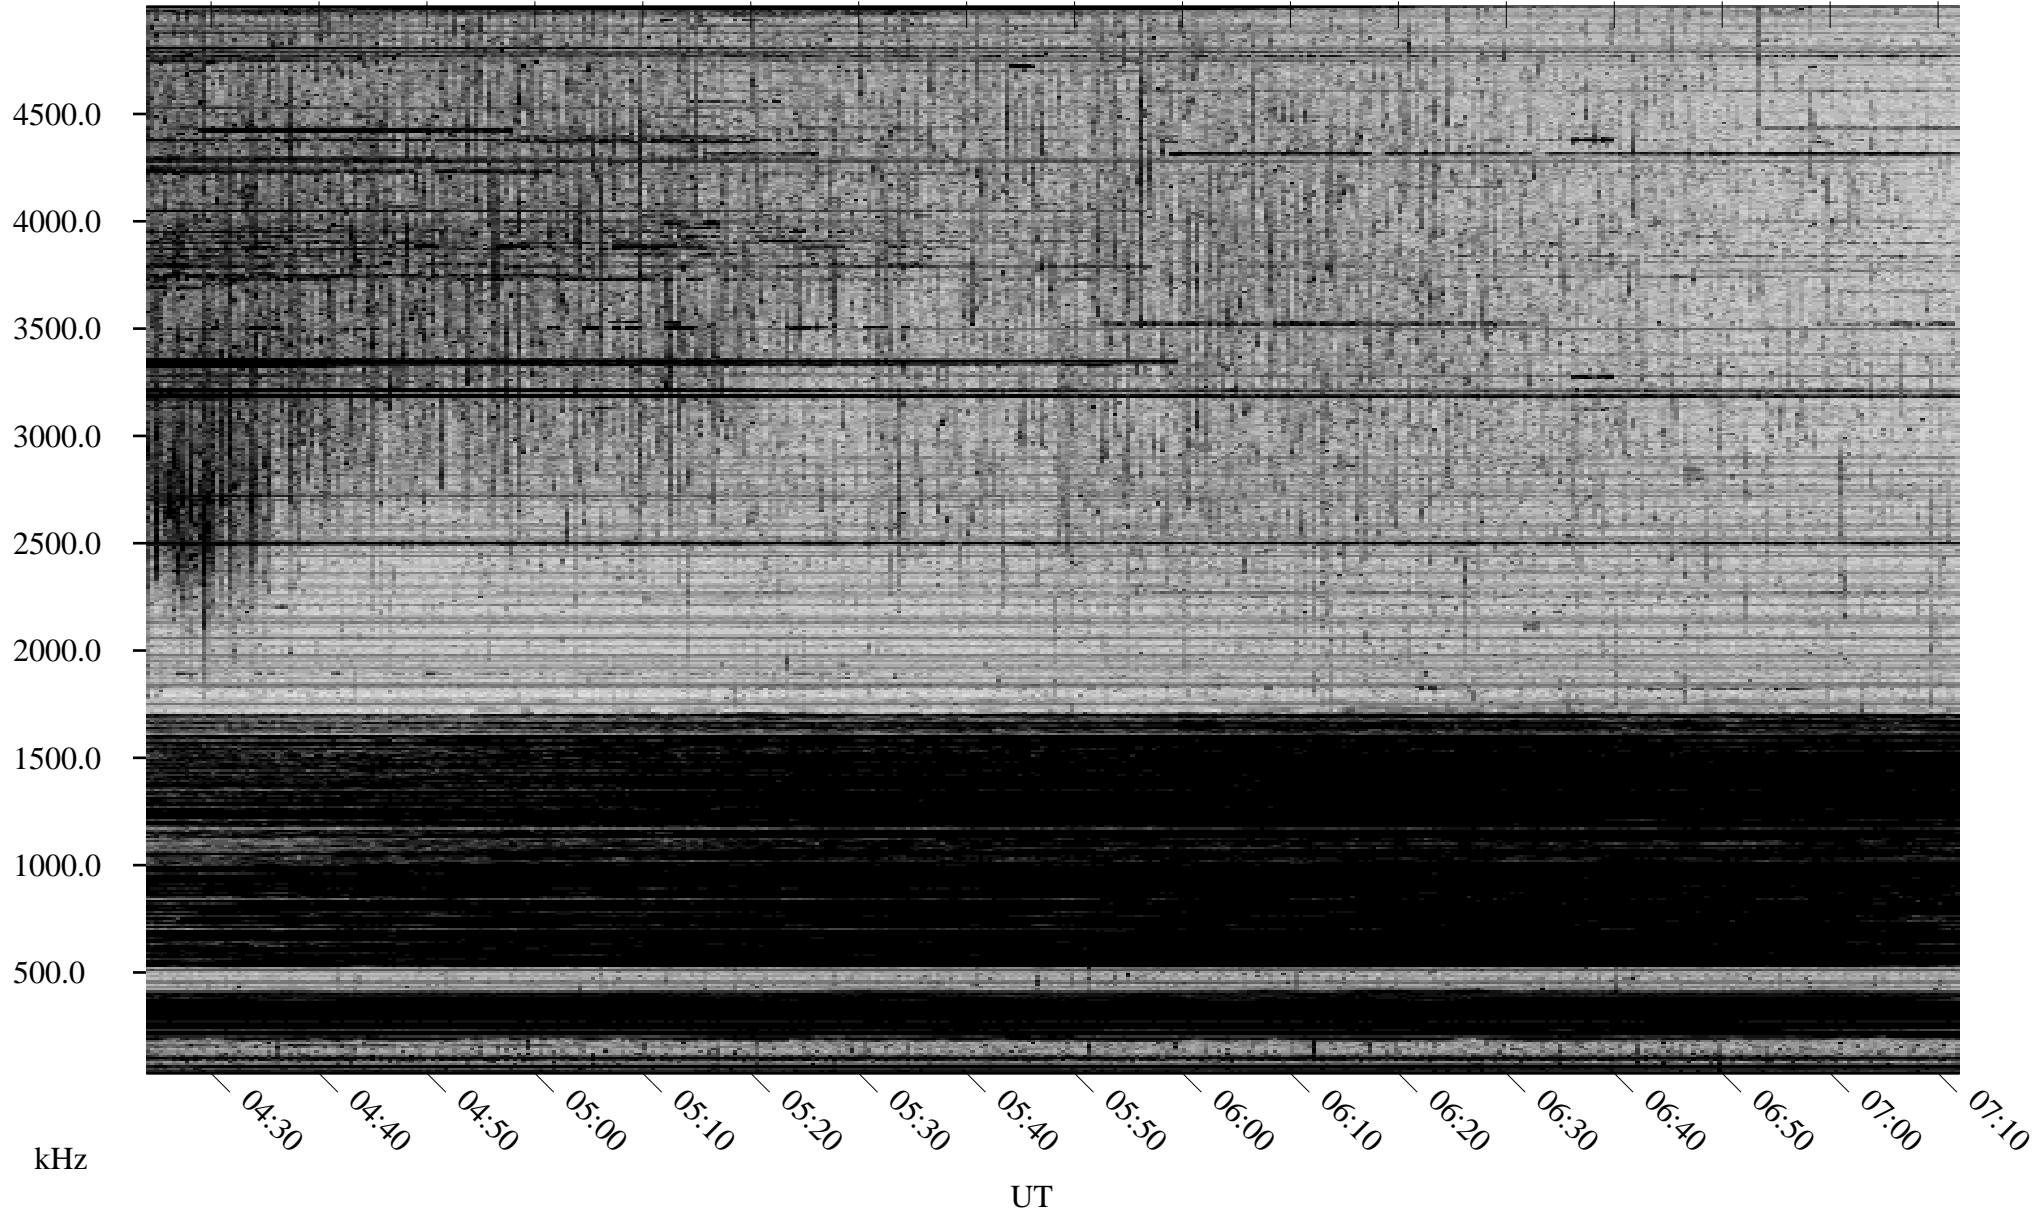

04/04/2007 Churchill, Manitoba

Linear Scale Black = 161 White = 15

CH07094L.R00m max_12

Page 1

04/04/2007 Churchill, Manitoba

Linear Scale Black = 161 White = 15

CH07094L.R00m max_12

Page 2

04/05/2007 Churchill, Manitoba

Linear Scale Black = 161 White = 15

CH07094L.R00m max_12

Page 3

04/05/2007 Churchill, Manitoba

Linear Scale Black = 161 White = 15

CH07094L.R00m max_12

Page 4

04/05/2007 Churchill, Manitoba

Linear Scale Black = 161 White = 15

CH07094L.R00m max_12

Page 5

04/05/2007 Churchill, Manitoba

Linear Scale Black = 161 White = 15

CH07094L.R00m max_12

Page 6

04/05/2007 Churchill, Manitoba

Linear Scale Black = 161 White = 15

CH07094L.R00m max_12

Page 7

04/05/2007 Churchill, Manitoba

Linear Scale Black = 161 White = 15

CH07094L.R00m max_12

Page 8