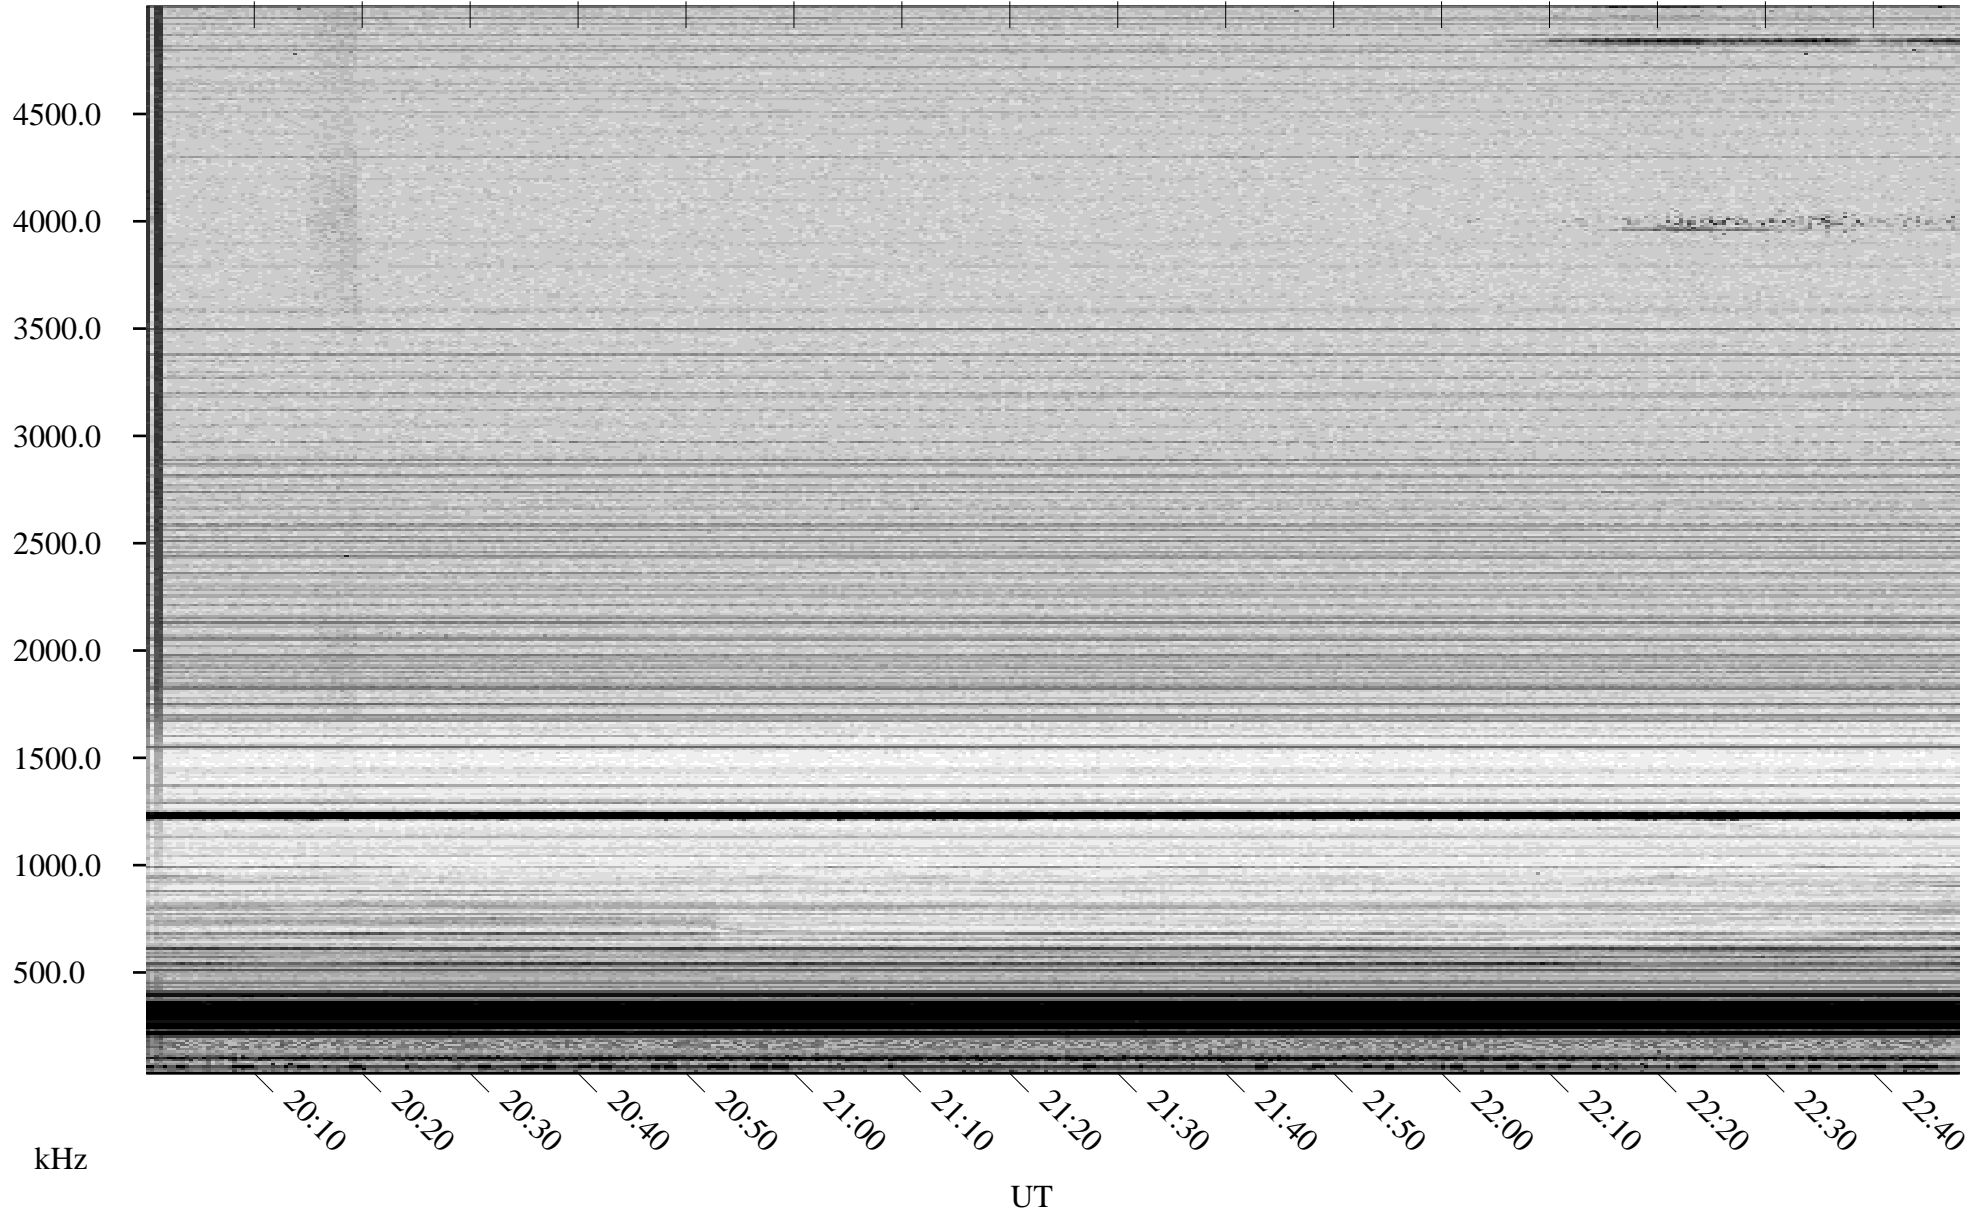

04/04/2007 Churchill, Manitoba

Linear Scale Black = 161 White = 15

CH07094L.R00m max_12

Page 1

04/04/2007 Churchill, Manitoba

Linear Scale Black = 161 White = 15

CH07094L.R00m max_12

Page 2

04/05/2007 Churchill, Manitoba

Linear Scale Black = 161 White = 15

CH07094L.R00m max_12

Page 3

04/05/2007 Churchill, Manitoba

Linear Scale Black = 161 White = 15

CH07094L.R00m max_12

Page 4

04/05/2007 Churchill, Manitoba

Linear Scale Black = 161 White = 15

CH07094L.R00m max_12

Page 5

04/05/2007 Churchill, Manitoba

Linear Scale Black = 161 White = 15

CH07094L.R00m max_12

Page 6

04/05/2007 Churchill, Manitoba

Linear Scale Black = 161 White = 15

CH07094L.R00m max_12

Page 7

04/05/2007 Churchill, Manitoba

Linear Scale Black = 161 White = 15

CH07094L.R00m max_12

Page 8