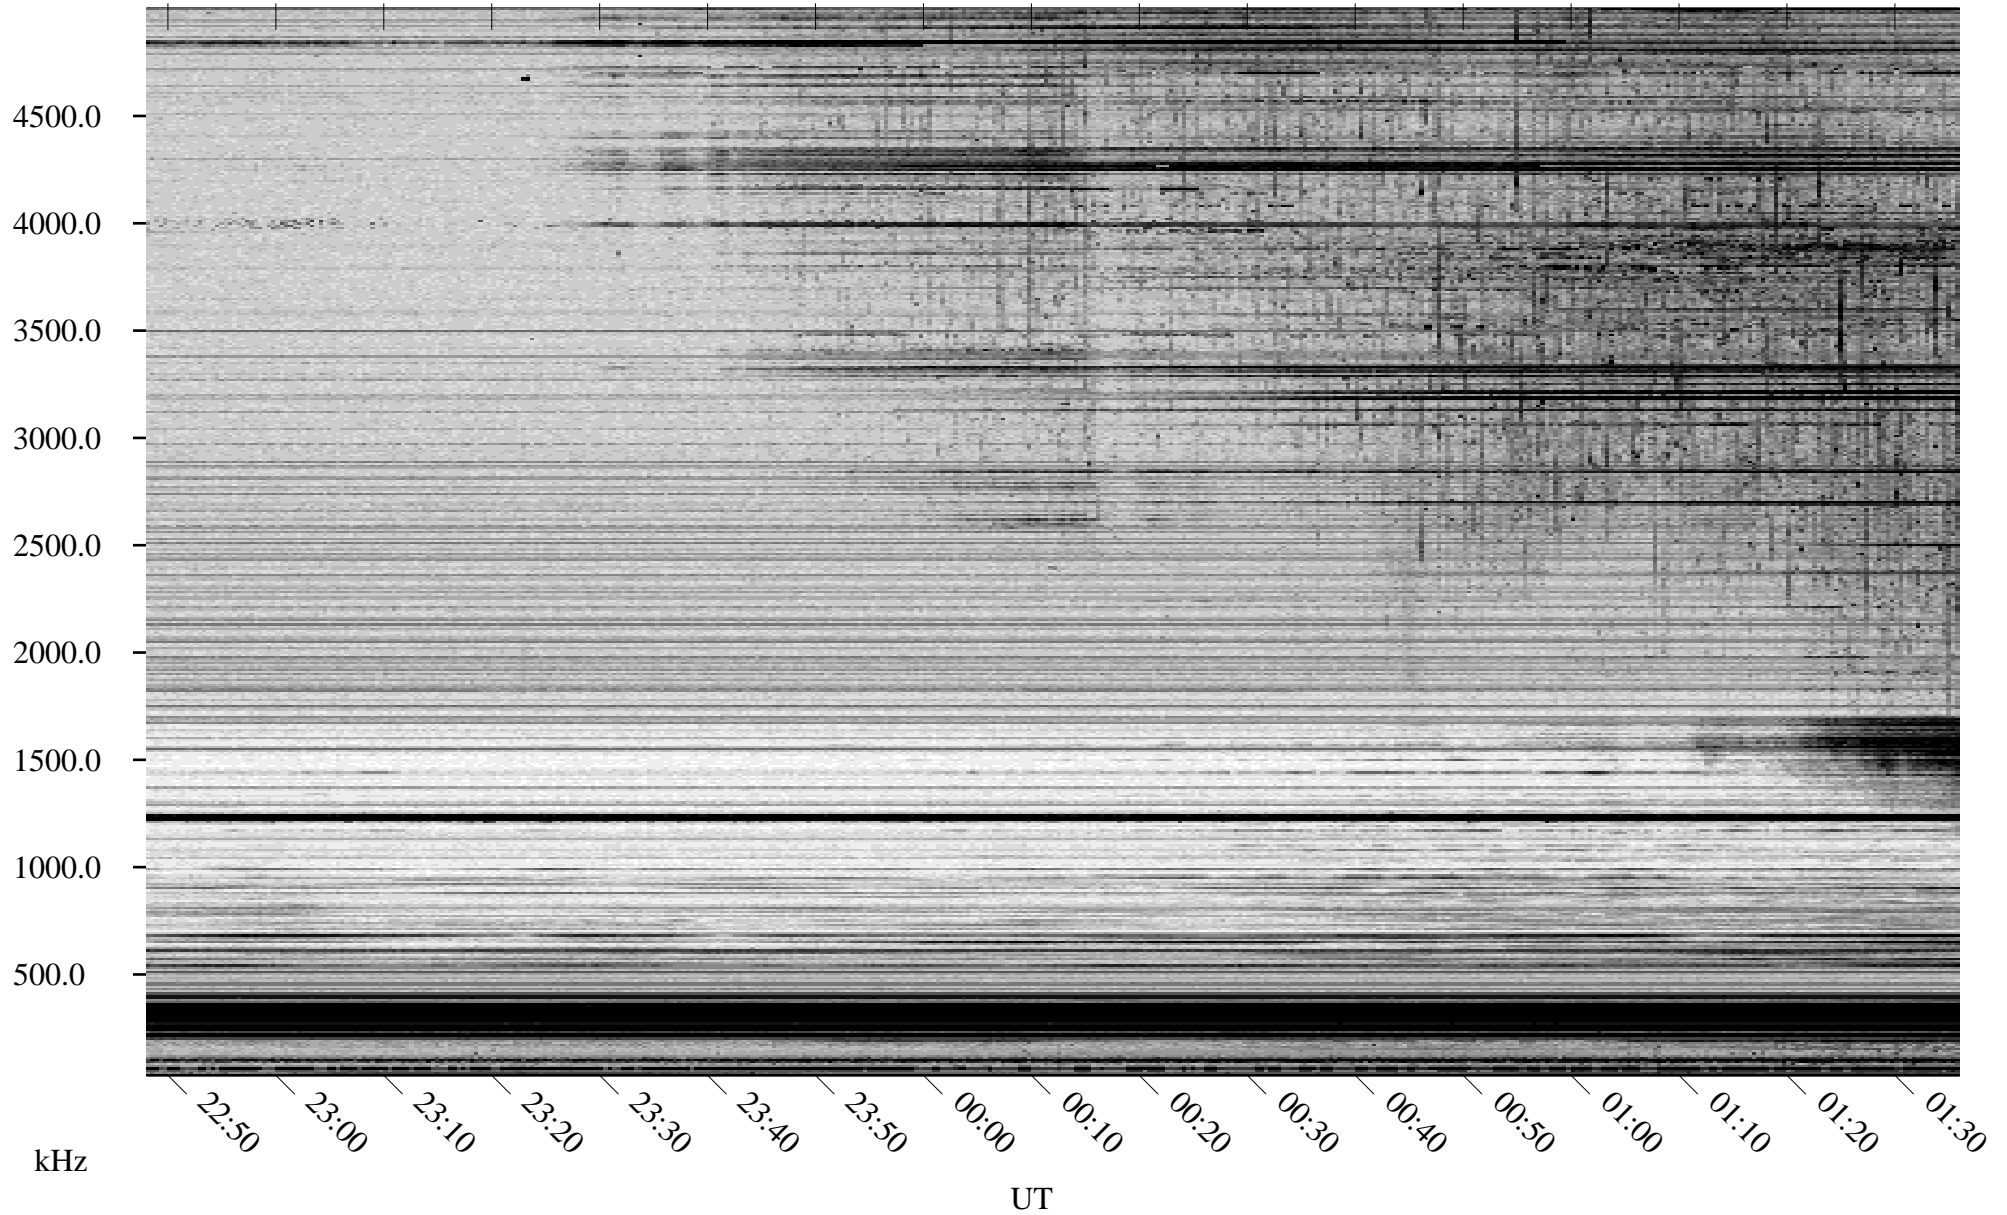

04/04/2007 Churchill, Manitoba

Linear Scale Black = 161 White = 15

CH07094L.R00m max_12

Page 1

04/04/2007 Churchill, Manitoba

Linear Scale Black = 161 White = 15

CH07094L.R00m max_12

Page 2

04/05/2007 Churchill, Manitoba

Linear Scale Black = 161 White = 15

CH07094L.R00m max_12

Page 3

04/05/2007 Churchill, Manitoba

Linear Scale Black = 161 White = 15

CH07094L.R00m max_12

Page 4

04/05/2007 Churchill, Manitoba

Linear Scale Black = 161 White = 15

CH07094L.R00m max_12

Page 5

04/05/2007 Churchill, Manitoba

Linear Scale Black = 161 White = 15

CH07094L.R00m max_12

Page 6

04/05/2007 Churchill, Manitoba

Linear Scale Black = 161 White = 15

CH07094L.R00m max_12

Page 7

04/05/2007 Churchill, Manitoba

Linear Scale Black = 161 White = 15

CH07094L.R00m max_12

Page 8