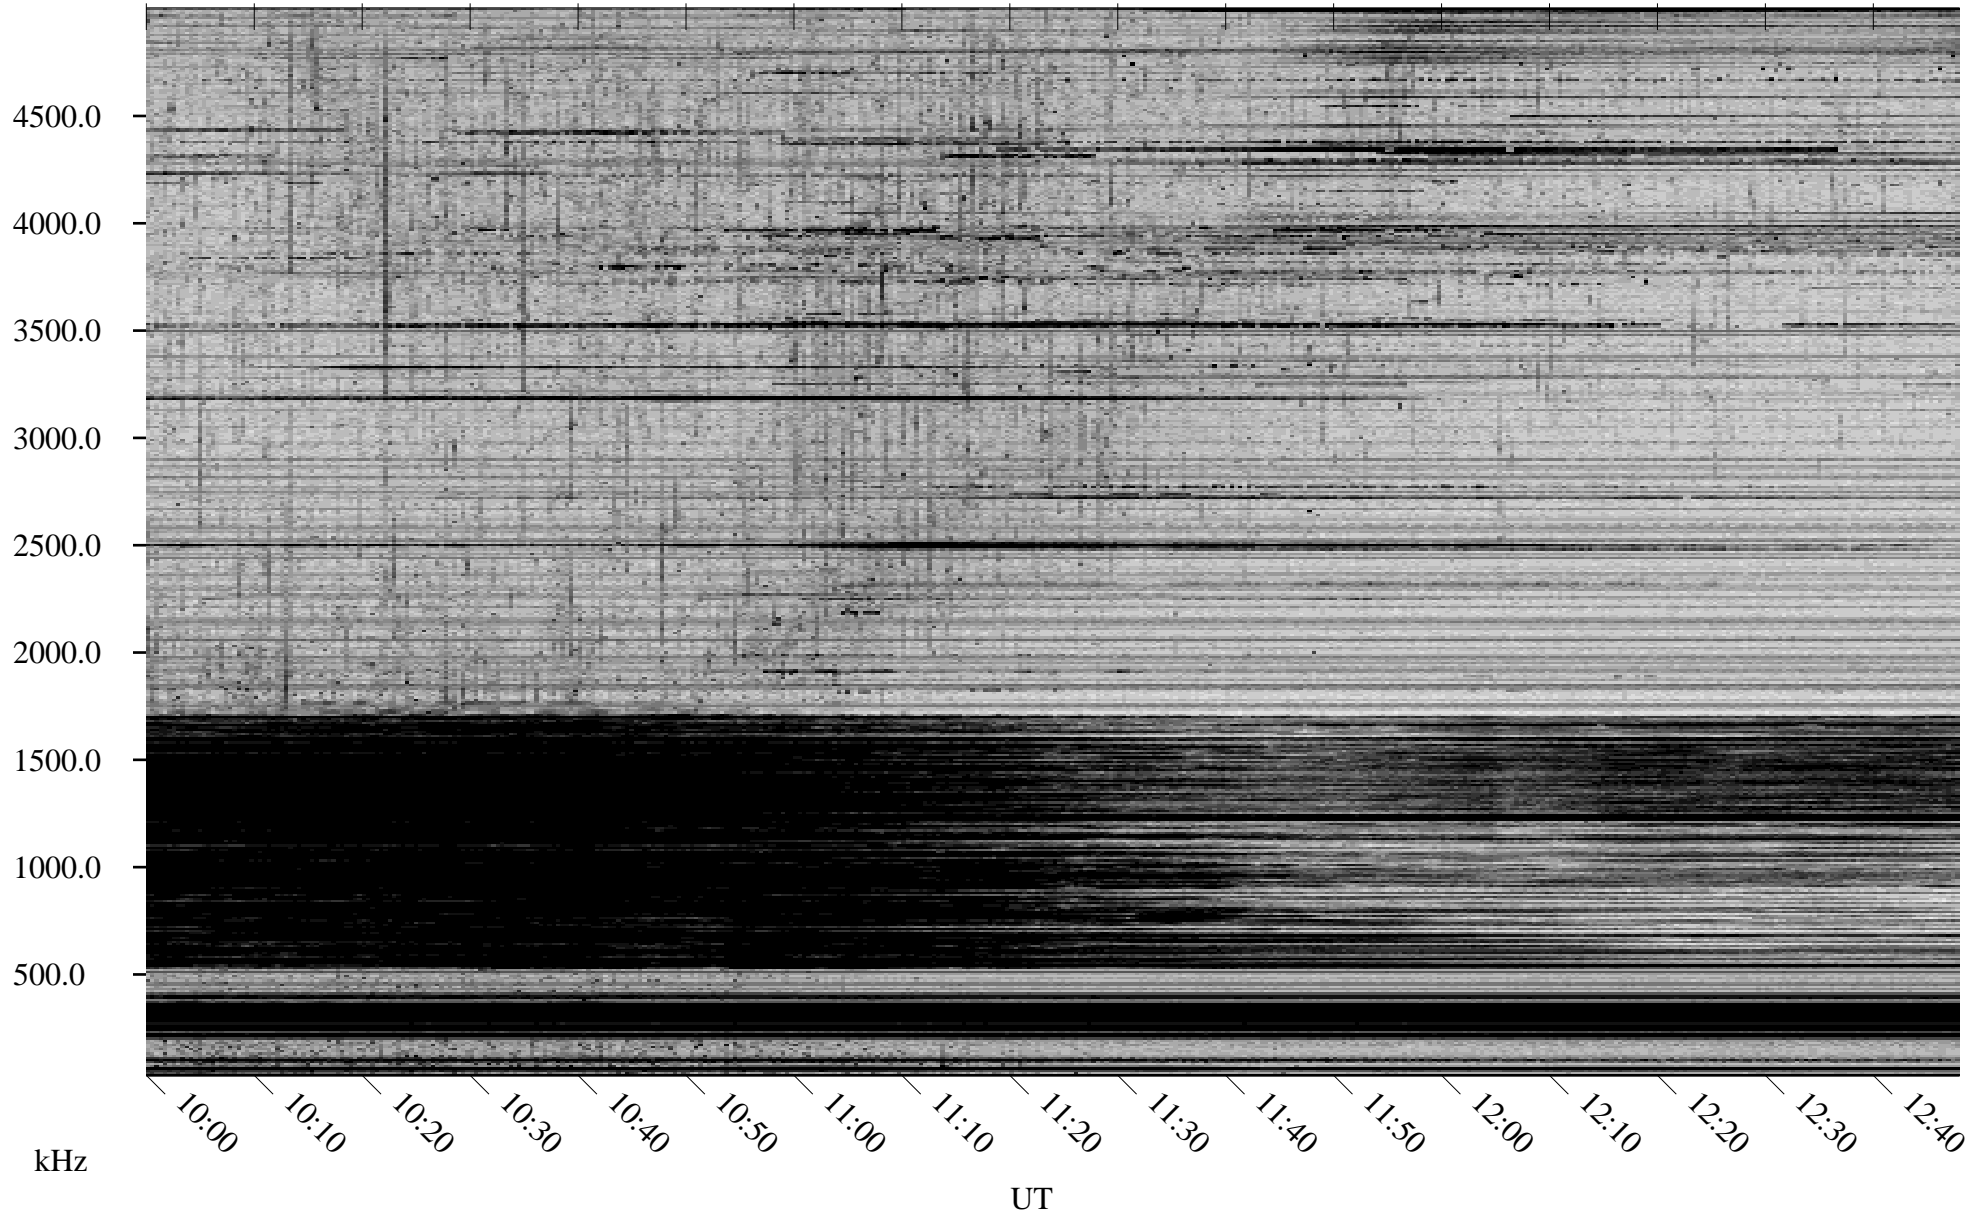

04/04/2007 Churchill, Manitoba

Linear Scale Black = 161 White = 15

CH07094L.R00m max_12

Page 1

04/04/2007 Churchill, Manitoba

Linear Scale Black = 161 White = 15

CH07094L.R00m max_12

Page 2

04/05/2007 Churchill, Manitoba

Linear Scale Black = 161 White = 15

CH07094L.R00m max_12

Page 3

04/05/2007 Churchill, Manitoba

Linear Scale Black = 161 White = 15

CH07094L.R00m max_12

Page 4

04/05/2007 Churchill, Manitoba

Linear Scale Black = 161 White = 15

CH07094L.R00m max_12

Page 5

04/05/2007 Churchill, Manitoba

Linear Scale Black = 161 White = 15

CH07094L.R00m max_12

Page 6

04/05/2007 Churchill, Manitoba

Linear Scale Black = 161 White = 15

CH07094L.R00m max_12

Page 7

04/05/2007 Churchill, Manitoba

Linear Scale Black = 161 White = 15

CH07094L.R00m max_12

Page 8