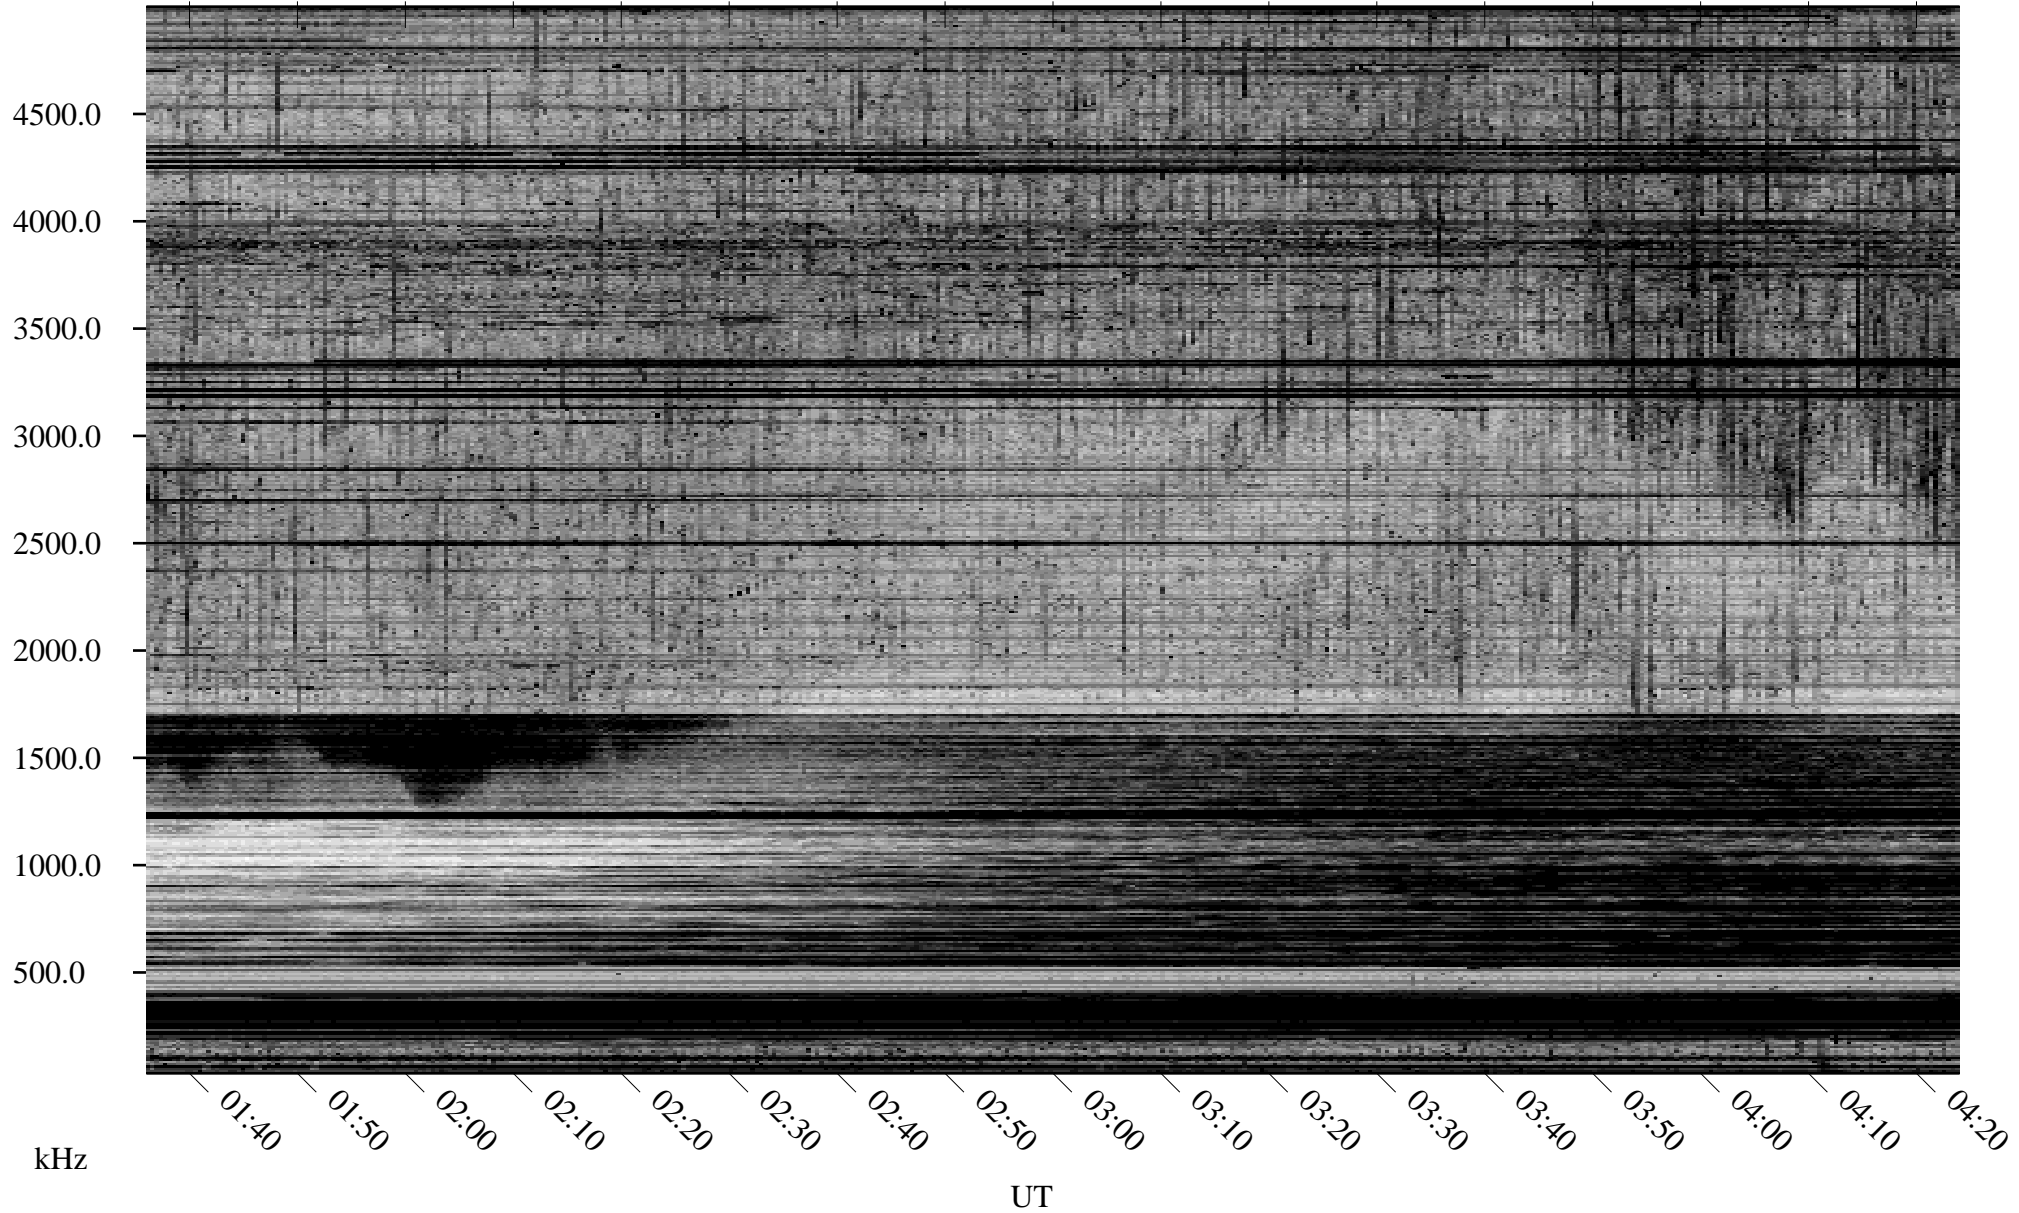

04/04/2007 Churchill, Manitoba

Linear Scale Black = 161 White = 15

CH07094L.R00m max_12

Page 1

04/04/2007 Churchill, Manitoba

Linear Scale Black = 161 White = 15

CH07094L.R00m max_12

Page 2

04/05/2007 Churchill, Manitoba

Linear Scale Black = 161 White = 15

CH07094L.R00m max_12

Page 3

04/05/2007 Churchill, Manitoba

Linear Scale Black = 161 White = 15

CH07094L.R00m max_12

Page 4

04/05/2007 Churchill, Manitoba

Linear Scale Black = 161 White = 15

CH07094L.R00m max_12

Page 5

04/05/2007 Churchill, Manitoba

Linear Scale Black = 161 White = 15

CH07094L.R00m max_12

Page 6

04/05/2007 Churchill, Manitoba

Linear Scale Black = 161 White = 15

CH07094L.R00m max_12

Page 7

04/05/2007 Churchill, Manitoba

Linear Scale Black = 161 White = 15

CH07094L.R00m max_12

Page 8