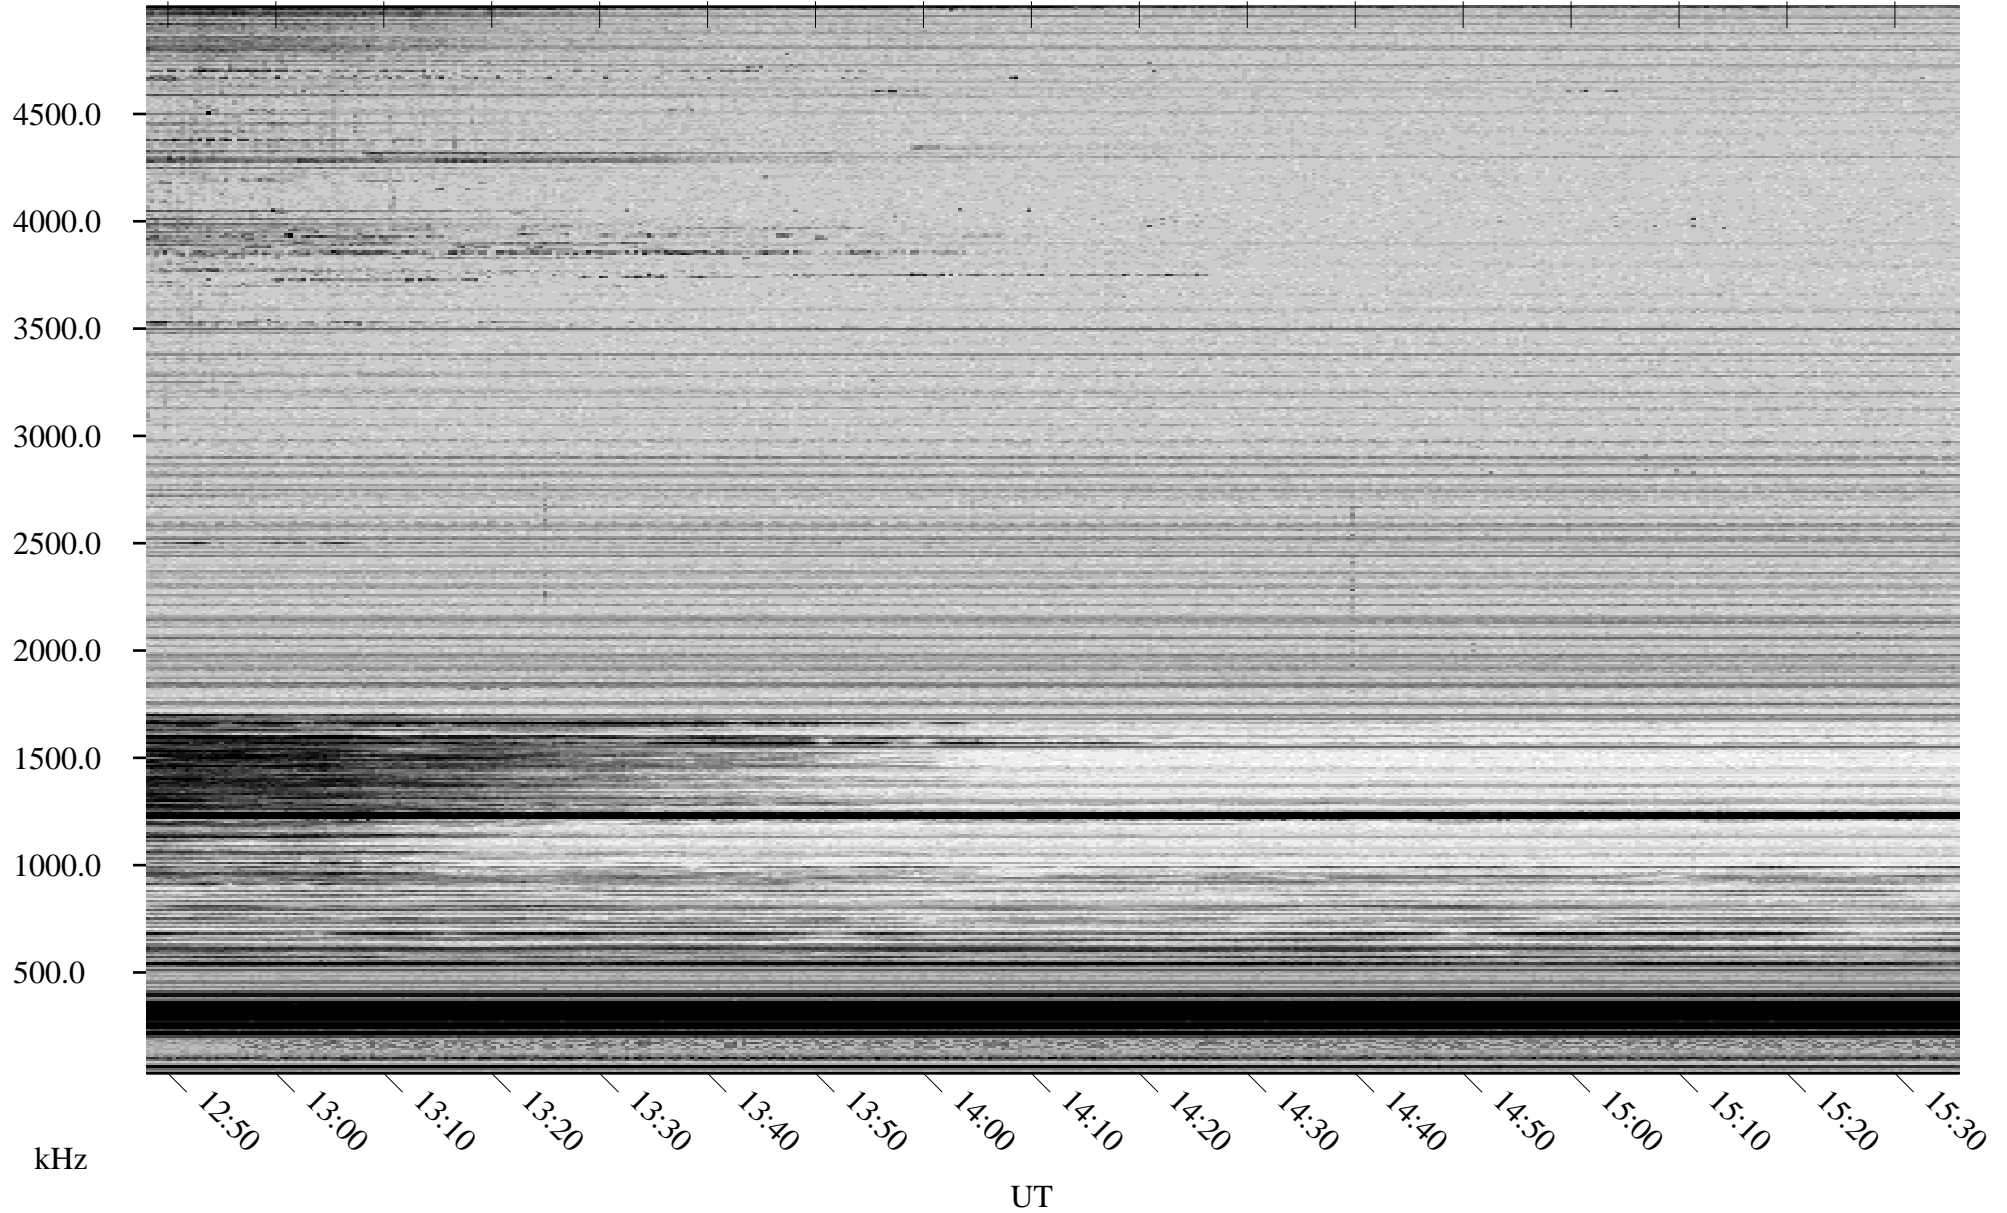

04/04/2007 Churchill, Manitoba

Linear Scale Black = 161 White = 15

CH07094L.R00m max_12

Page 1

04/04/2007 Churchill, Manitoba

Linear Scale Black = 161 White = 15

CH07094L.R00m max_12

Page 2

04/05/2007 Churchill, Manitoba

Linear Scale Black = 161 White = 15

CH07094L.R00m max_12

Page 3

04/05/2007 Churchill, Manitoba

Linear Scale Black = 161 White = 15

CH07094L.R00m max_12

Page 4

04/05/2007 Churchill, Manitoba

Linear Scale Black = 161 White = 15

CH07094L.R00m max_12

Page 5

04/05/2007 Churchill, Manitoba

Linear Scale Black = 161 White = 15

CH07094L.R00m max_12

Page 6

04/05/2007 Churchill, Manitoba

Linear Scale Black = 161 White = 15

CH07094L.R00m max_12

Page 7

04/05/2007 Churchill, Manitoba

Linear Scale Black = 161 White = 15

CH07094L.R00m max_12

Page 8