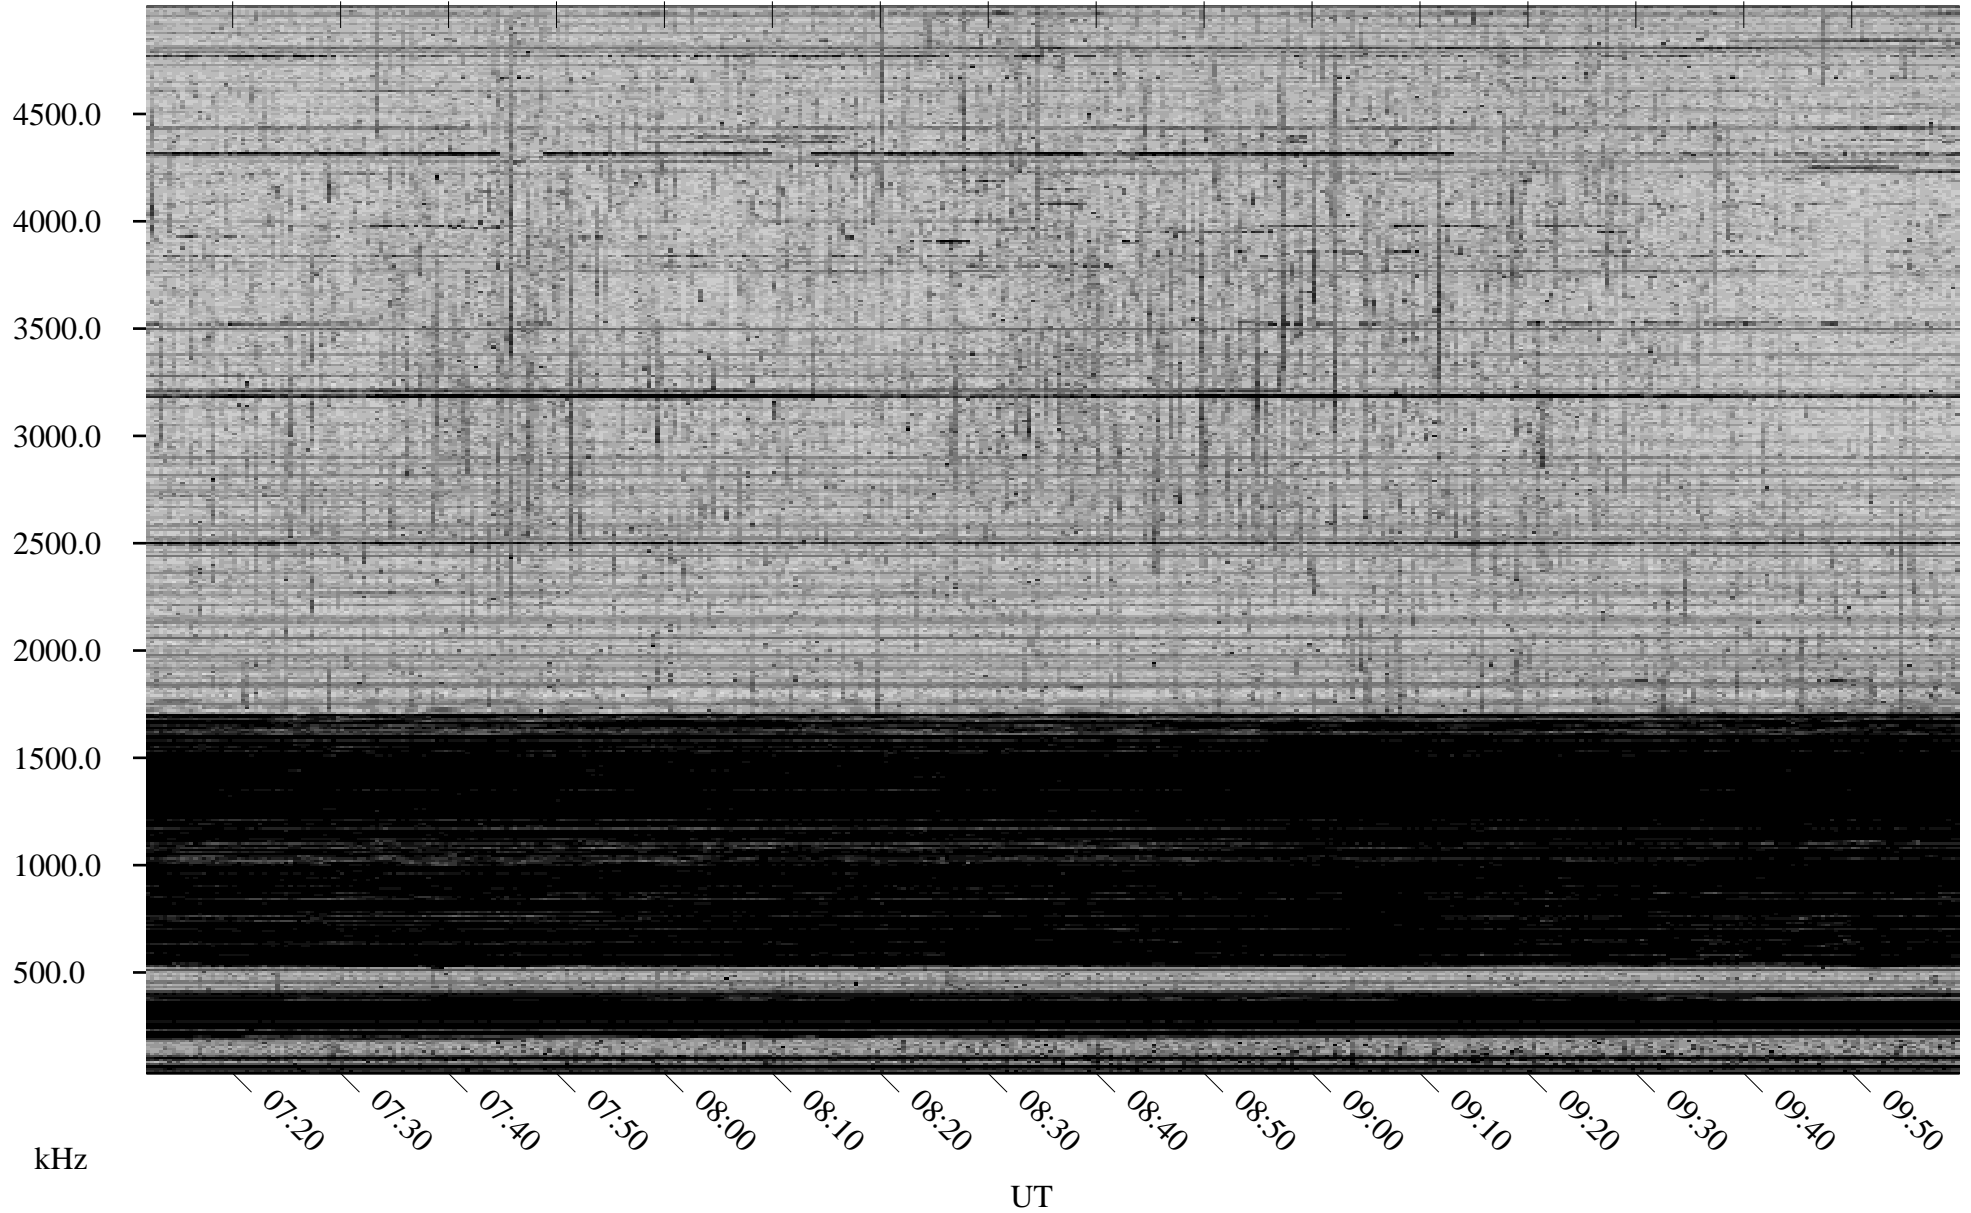

04/04/2007 Churchill, Manitoba

Linear Scale Black = 161 White = 15

CH07094L.R00m max_12

Page 1

04/04/2007 Churchill, Manitoba

Linear Scale Black = 161 White = 15

CH07094L.R00m max_12

Page 2

04/05/2007 Churchill, Manitoba

Linear Scale Black = 161 White = 15

CH07094L.R00m max_12

Page 3

04/05/2007 Churchill, Manitoba

Linear Scale Black = 161 White = 15

CH07094L.R00m max_12

Page 4

04/05/2007 Churchill, Manitoba

Linear Scale Black = 161 White = 15

CH07094L.R00m max_12

Page 5

04/05/2007 Churchill, Manitoba

Linear Scale Black = 161 White = 15

CH07094L.R00m max_12

Page 6

04/05/2007 Churchill, Manitoba

Linear Scale Black = 161 White = 15

CH07094L.R00m max_12

Page 7

04/05/2007 Churchill, Manitoba

Linear Scale Black = 161 White = 15

CH07094L.R00m max_12

Page 8