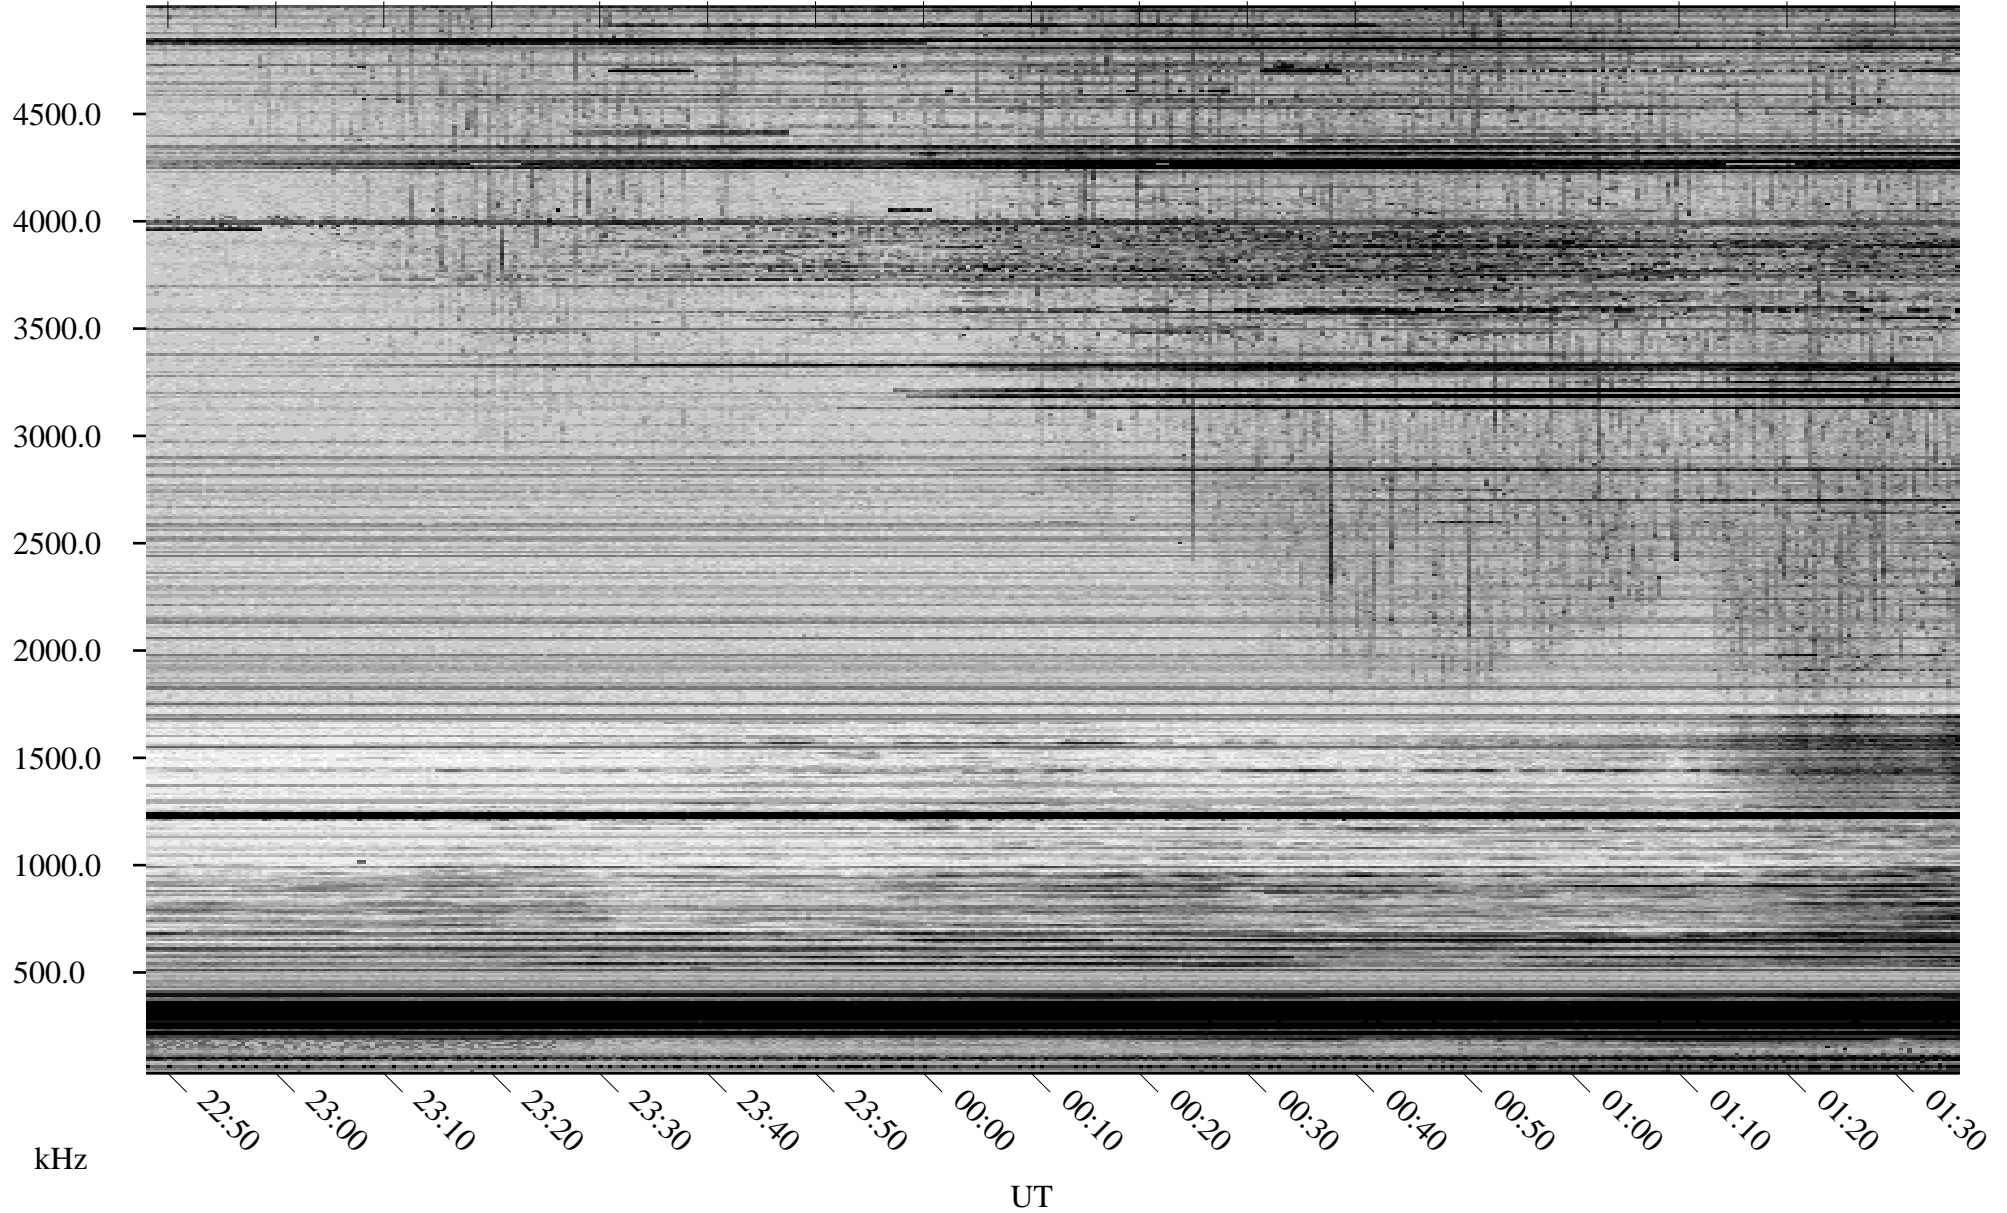

04/05/2007 Churchill, Manitoba

Linear Scale Black = 161 White = 15

CH07095L.R00m max_12

Page 1

04/05/2007 Churchill, Manitoba

Linear Scale Black = 161 White = 15

CH07095L.R00m max_12

Page 2

04/06/2007 Churchill, Manitoba

Linear Scale Black = 161 White = 15

CH07095L.R00m max_12

Page 3

04/06/2007 Churchill, Manitoba

Linear Scale Black = 161 White = 15

CH07095L.R00m max_12

Page 4

04/06/2007 Churchill, Manitoba

Linear Scale Black = 161 White = 15

CH07095L.R00m max_12

Page 5

04/06/2007 Churchill, Manitoba

Linear Scale Black = 161 White = 15

CH07095L.R00m max_12

Page 6

04/06/2007 Churchill, Manitoba

Linear Scale Black = 161 White = 15

CH07095L.R00m max_12

Page 7

04/06/2007 Churchill, Manitoba

Linear Scale Black = 161 White = 15

CH07095L.R00m max_12