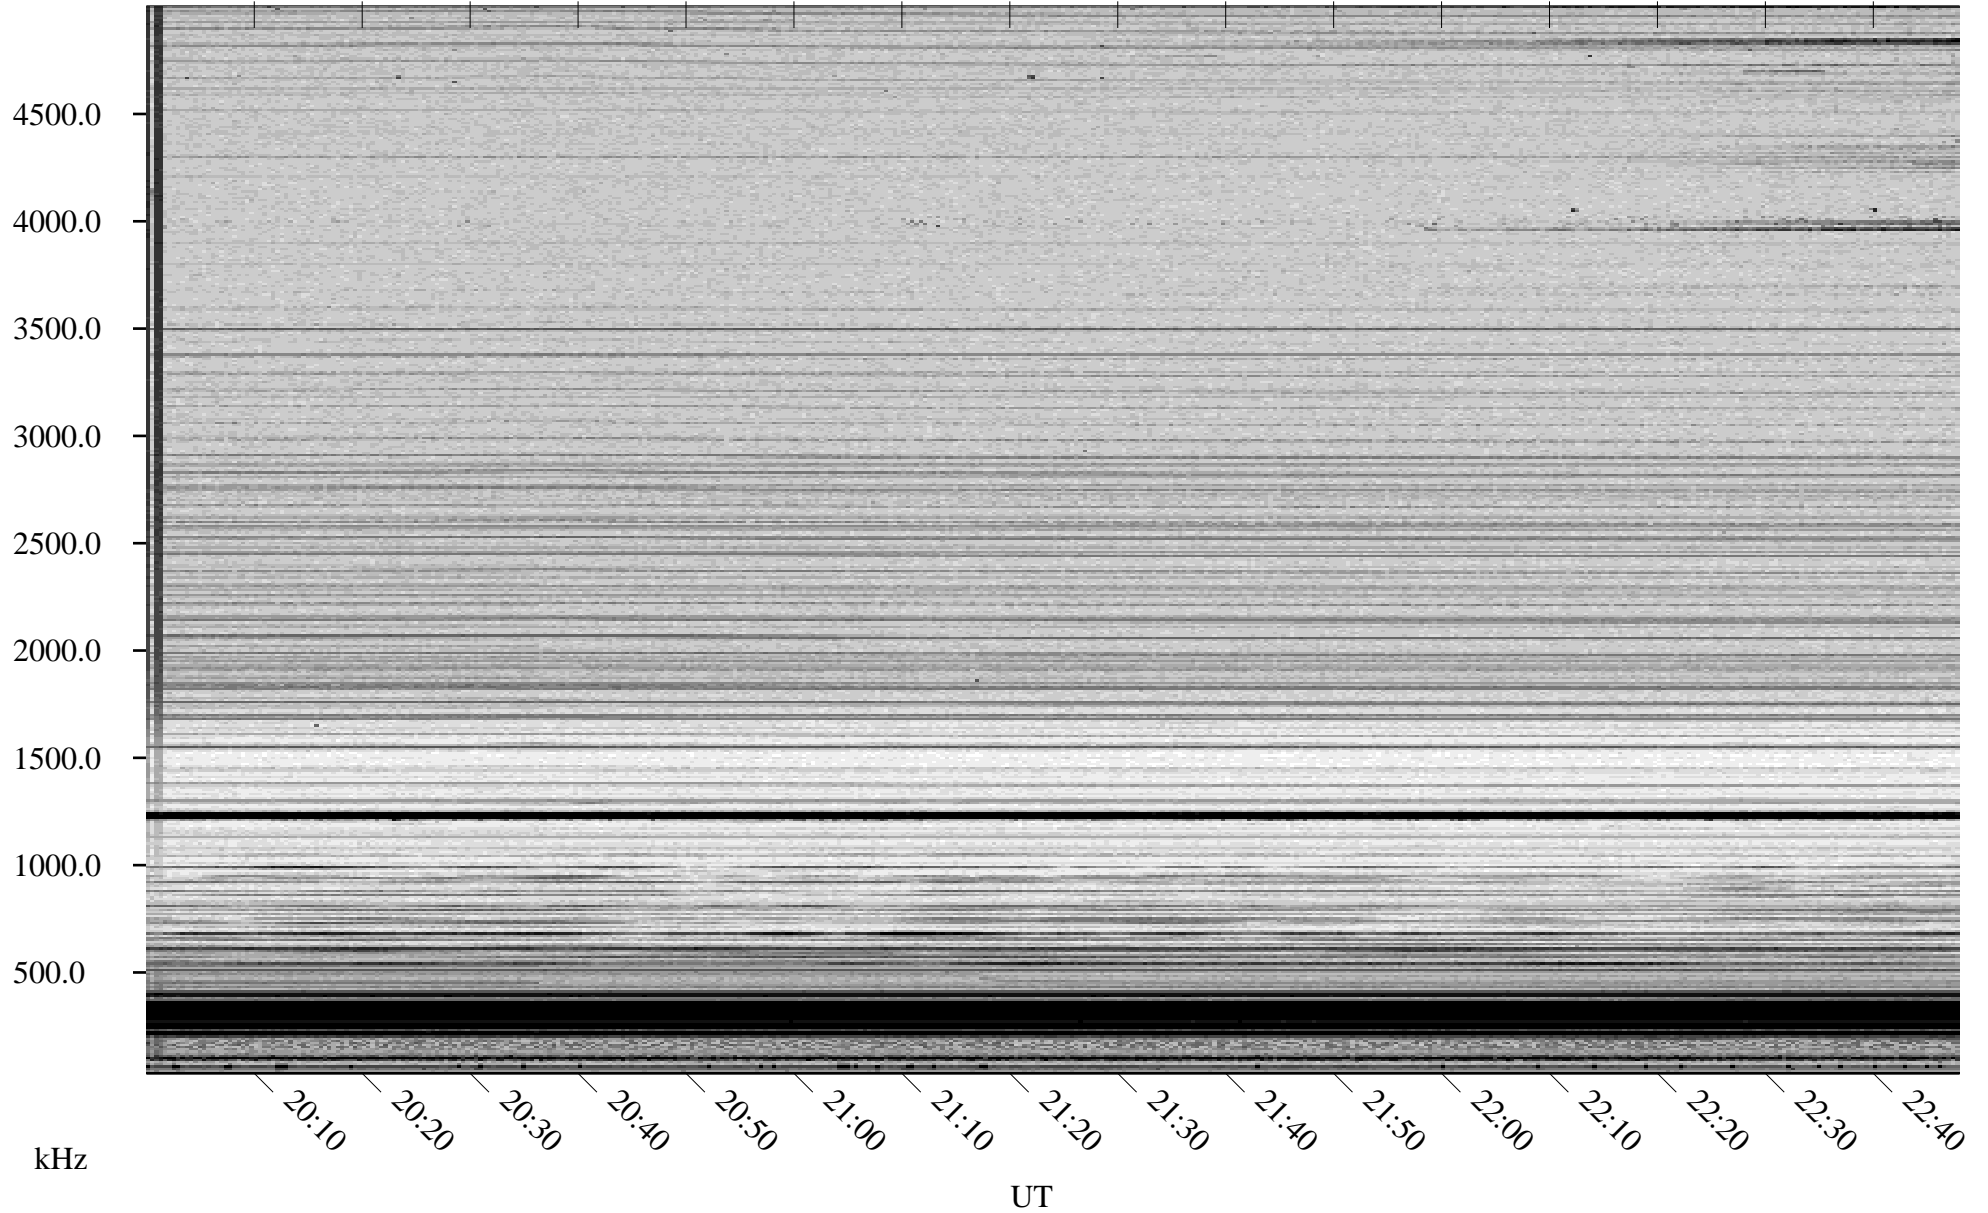

04/05/2007 Churchill, Manitoba

Linear Scale Black = 161 White = 15

CH07095L.R00m max_12

Page 1

04/05/2007 Churchill, Manitoba

Linear Scale Black = 161 White = 15

CH07095L.R00m max_12

Page 2

04/06/2007 Churchill, Manitoba

Linear Scale Black = 161 White = 15

CH07095L.R00m max_12

Page 3

04/06/2007 Churchill, Manitoba

Linear Scale Black = 161 White = 15

CH07095L.R00m max_12

Page 4

04/06/2007 Churchill, Manitoba

Linear Scale Black = 161 White = 15

CH07095L.R00m max_12

Page 5

04/06/2007 Churchill, Manitoba

Linear Scale Black = 161 White = 15

CH07095L.R00m max_12

Page 6

04/06/2007 Churchill, Manitoba

Linear Scale Black = 161 White = 15

CH07095L.R00m max_12

Page 7

04/06/2007 Churchill, Manitoba

Linear Scale Black = 161 White = 15

CH07095L.R00m max_12