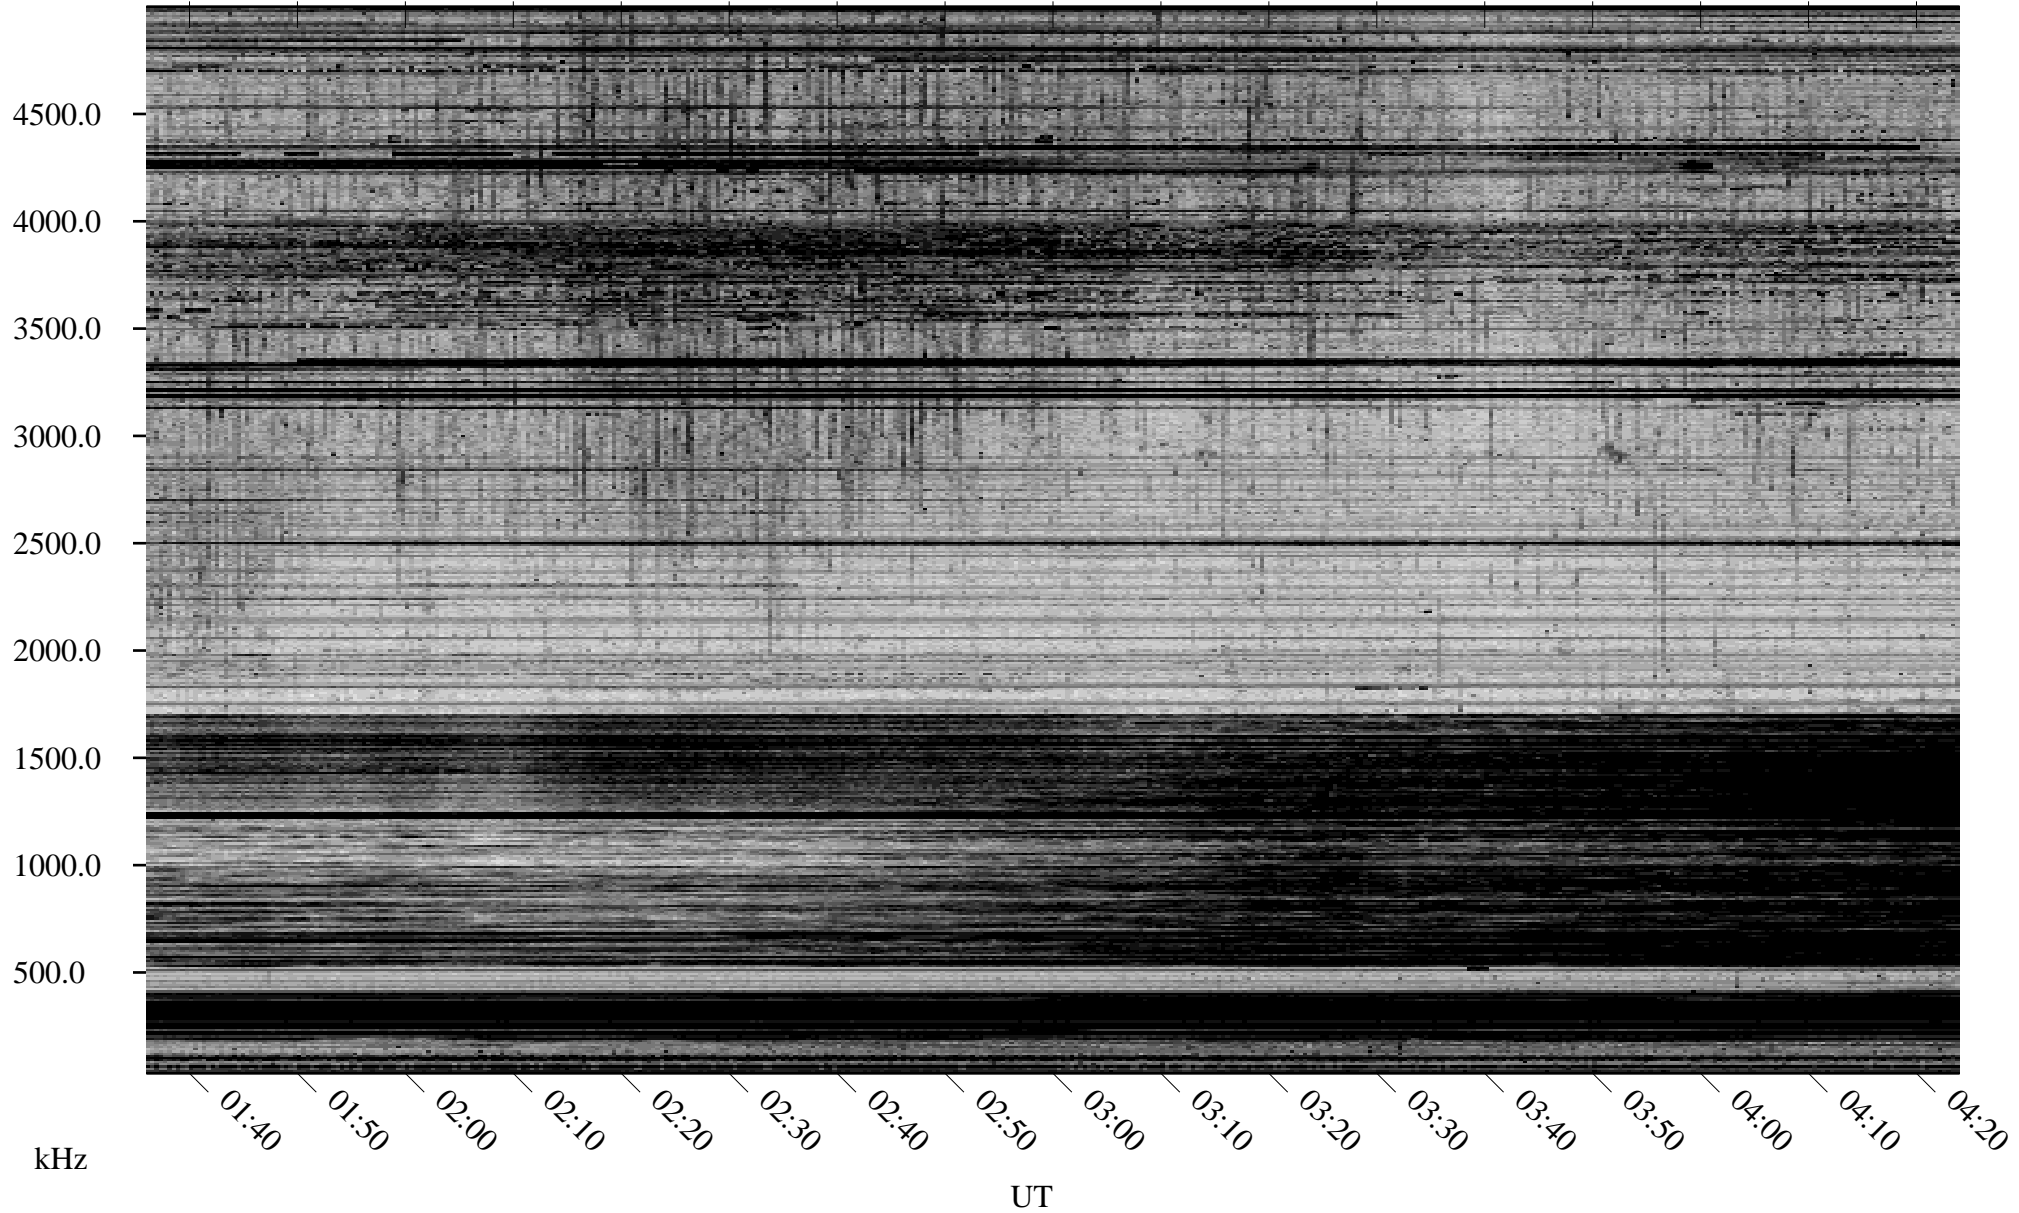

04/05/2007 Churchill, Manitoba

Linear Scale Black = 161 White = 15

CH07095L.R00m max_12

Page 1

04/05/2007 Churchill, Manitoba

Linear Scale Black = 161 White = 15

CH07095L.R00m max_12

Page 2

04/06/2007 Churchill, Manitoba

Linear Scale Black = 161 White = 15

CH07095L.R00m max_12

Page 3

04/06/2007 Churchill, Manitoba

Linear Scale Black = 161 White = 15

CH07095L.R00m max_12

Page 4

04/06/2007 Churchill, Manitoba

Linear Scale Black = 161 White = 15

CH07095L.R00m max_12

Page 5

04/06/2007 Churchill, Manitoba

Linear Scale Black = 161 White = 15

CH07095L.R00m max_12

Page 6

04/06/2007 Churchill, Manitoba

Linear Scale Black = 161 White = 15

CH07095L.R00m max_12

Page 7

04/06/2007 Churchill, Manitoba

Linear Scale Black = 161 White = 15

CH07095L.R00m max_12