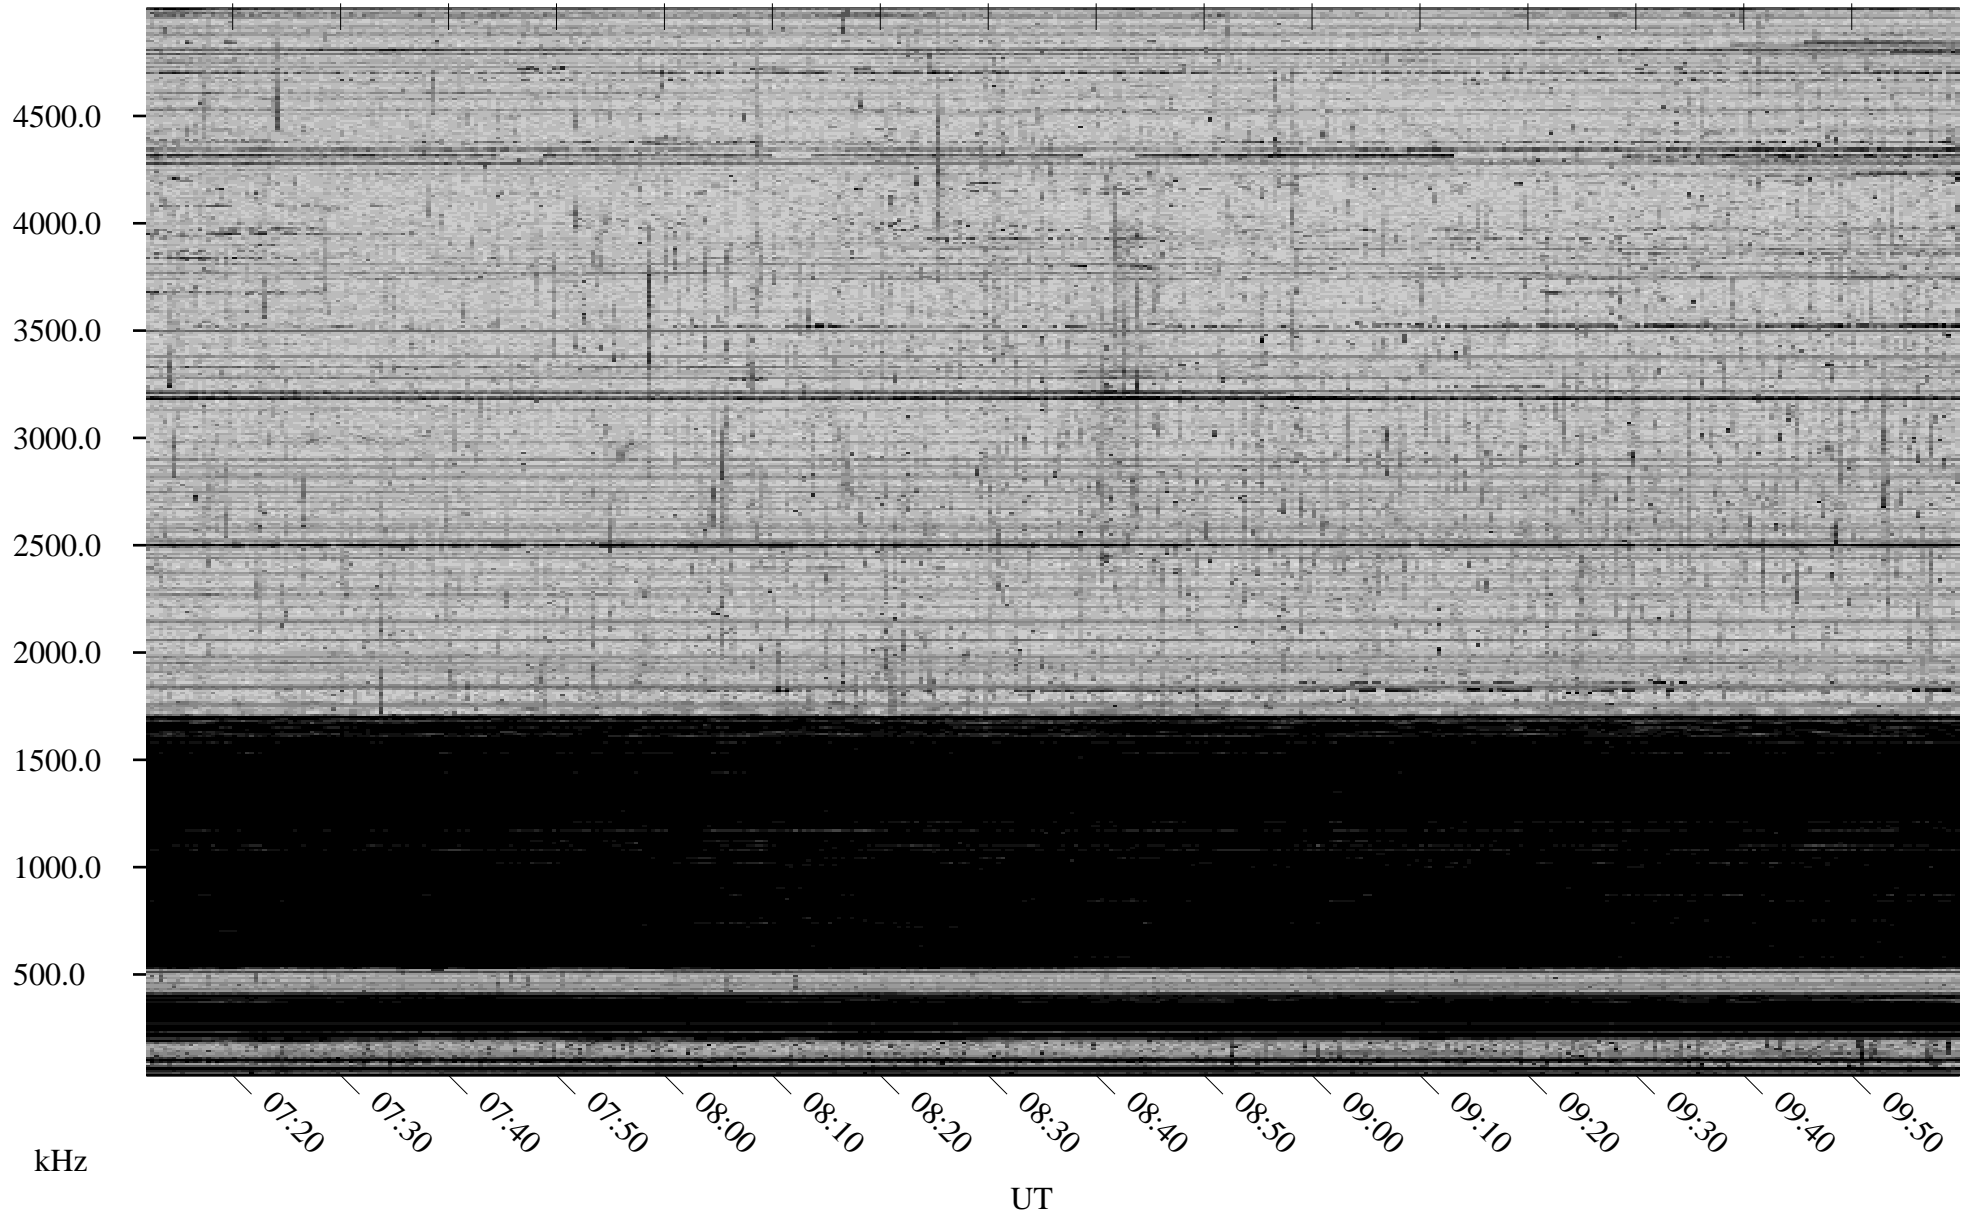

04/05/2007 Churchill, Manitoba

Linear Scale Black = 161 White = 15

CH07095L.R00m max_12

Page 1

04/05/2007 Churchill, Manitoba

Linear Scale Black = 161 White = 15

CH07095L.R00m max_12

Page 2

04/06/2007 Churchill, Manitoba

Linear Scale Black = 161 White = 15

CH07095L.R00m max_12

Page 3

04/06/2007 Churchill, Manitoba

Linear Scale Black = 161 White = 15

CH07095L.R00m max_12

Page 4

04/06/2007 Churchill, Manitoba

Linear Scale Black = 161 White = 15

CH07095L.R00m max_12

Page 5

04/06/2007 Churchill, Manitoba

Linear Scale Black = 161 White = 15

CH07095L.R00m max_12

Page 6

04/06/2007 Churchill, Manitoba

Linear Scale Black = 161 White = 15

CH07095L.R00m max_12

Page 7

04/06/2007 Churchill, Manitoba

Linear Scale Black = 161 White = 15

CH07095L.R00m max_12