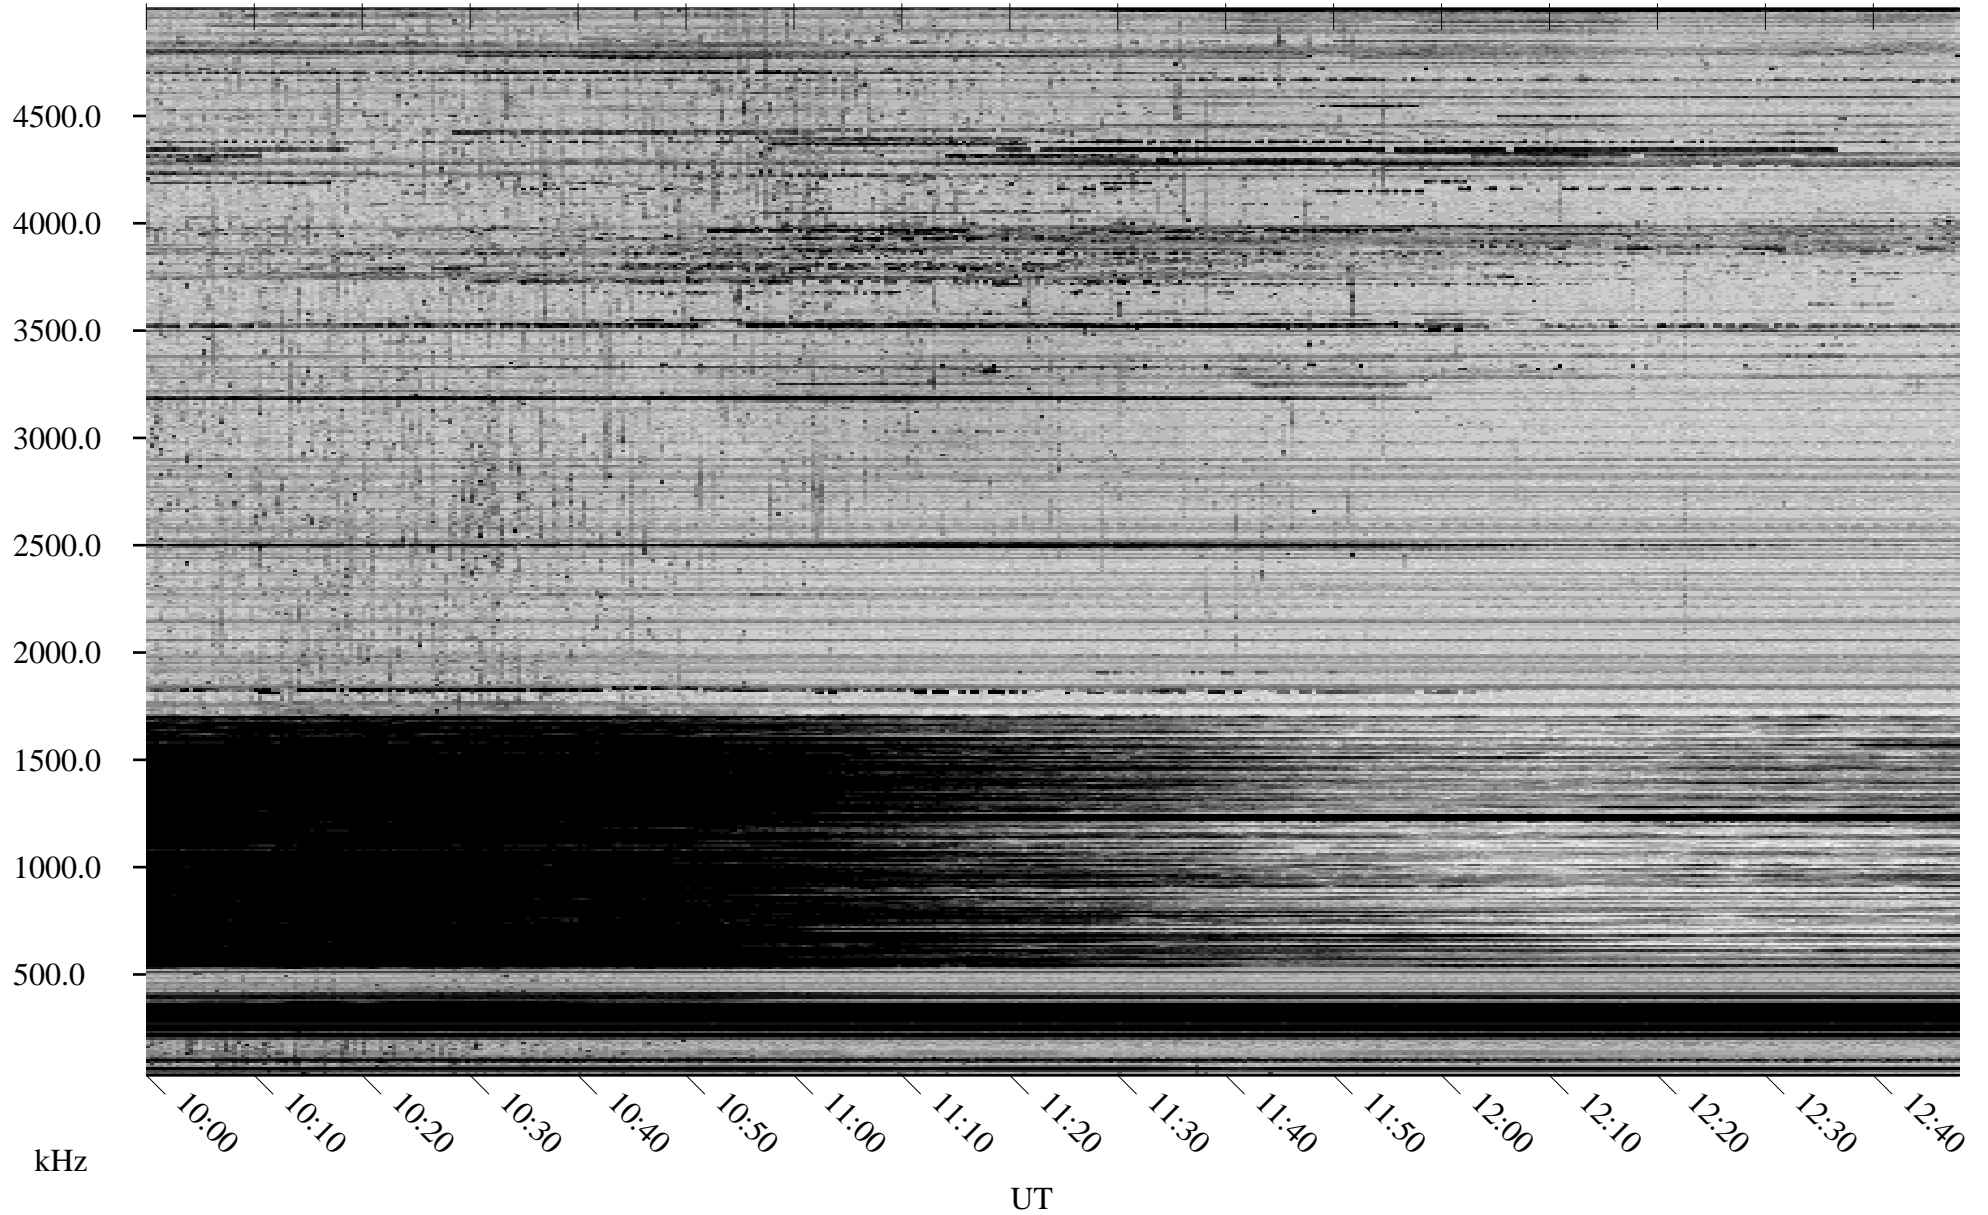

04/05/2007 Churchill, Manitoba

Linear Scale Black = 161 White = 15

CH07095L.R00m max_12

Page 1

04/05/2007 Churchill, Manitoba

Linear Scale Black = 161 White = 15

CH07095L.R00m max_12

Page 2

04/06/2007 Churchill, Manitoba

Linear Scale Black = 161 White = 15

CH07095L.R00m max_12

Page 3

04/06/2007 Churchill, Manitoba

Linear Scale Black = 161 White = 15

CH07095L.R00m max_12

Page 4

04/06/2007 Churchill, Manitoba

Linear Scale Black = 161 White = 15

CH07095L.R00m max_12

Page 5

04/06/2007 Churchill, Manitoba

Linear Scale Black = 161 White = 15

CH07095L.R00m max_12

Page 6

04/06/2007 Churchill, Manitoba

Linear Scale Black = 161 White = 15

CH07095L.R00m max_12

Page 7

04/06/2007 Churchill, Manitoba

Linear Scale Black = 161 White = 15

CH07095L.R00m max_12