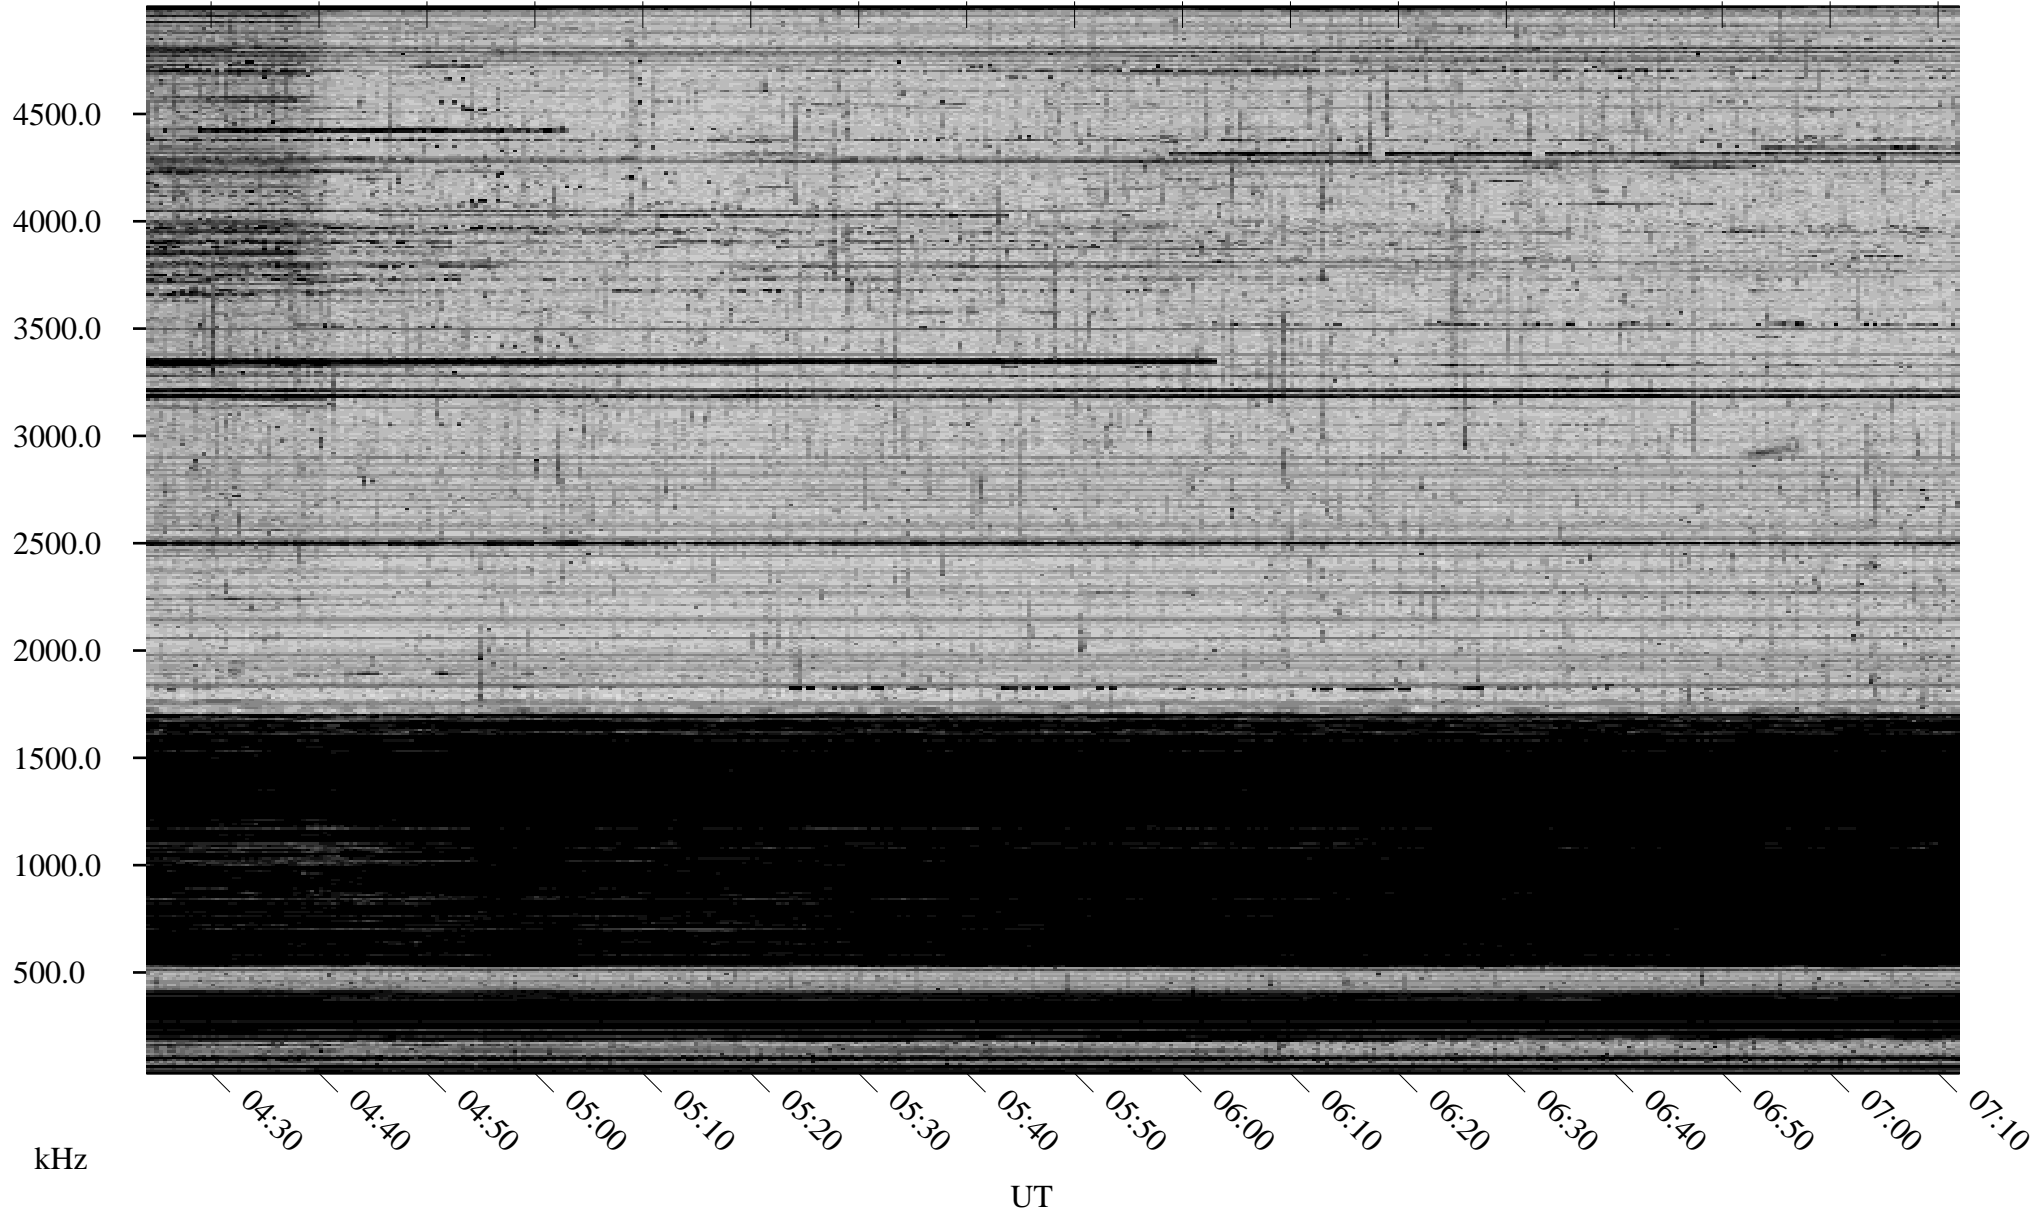

04/05/2007 Churchill, Manitoba

Linear Scale Black = 161 White = 15

CH07095L.R00m max_12

Page 1

04/05/2007 Churchill, Manitoba

Linear Scale Black = 161 White = 15

CH07095L.R00m max_12

Page 2

04/06/2007 Churchill, Manitoba

Linear Scale Black = 161 White = 15

CH07095L.R00m max_12

Page 3

04/06/2007 Churchill, Manitoba

Linear Scale Black = 161 White = 15

CH07095L.R00m max_12

Page 4

04/06/2007 Churchill, Manitoba

Linear Scale Black = 161 White = 15

CH07095L.R00m max_12

Page 5

04/06/2007 Churchill, Manitoba

Linear Scale Black = 161 White = 15

CH07095L.R00m max_12

Page 6

04/06/2007 Churchill, Manitoba

Linear Scale Black = 161 White = 15

CH07095L.R00m max_12

Page 7

04/06/2007 Churchill, Manitoba

Linear Scale Black = 161 White = 15

CH07095L.R00m max_12