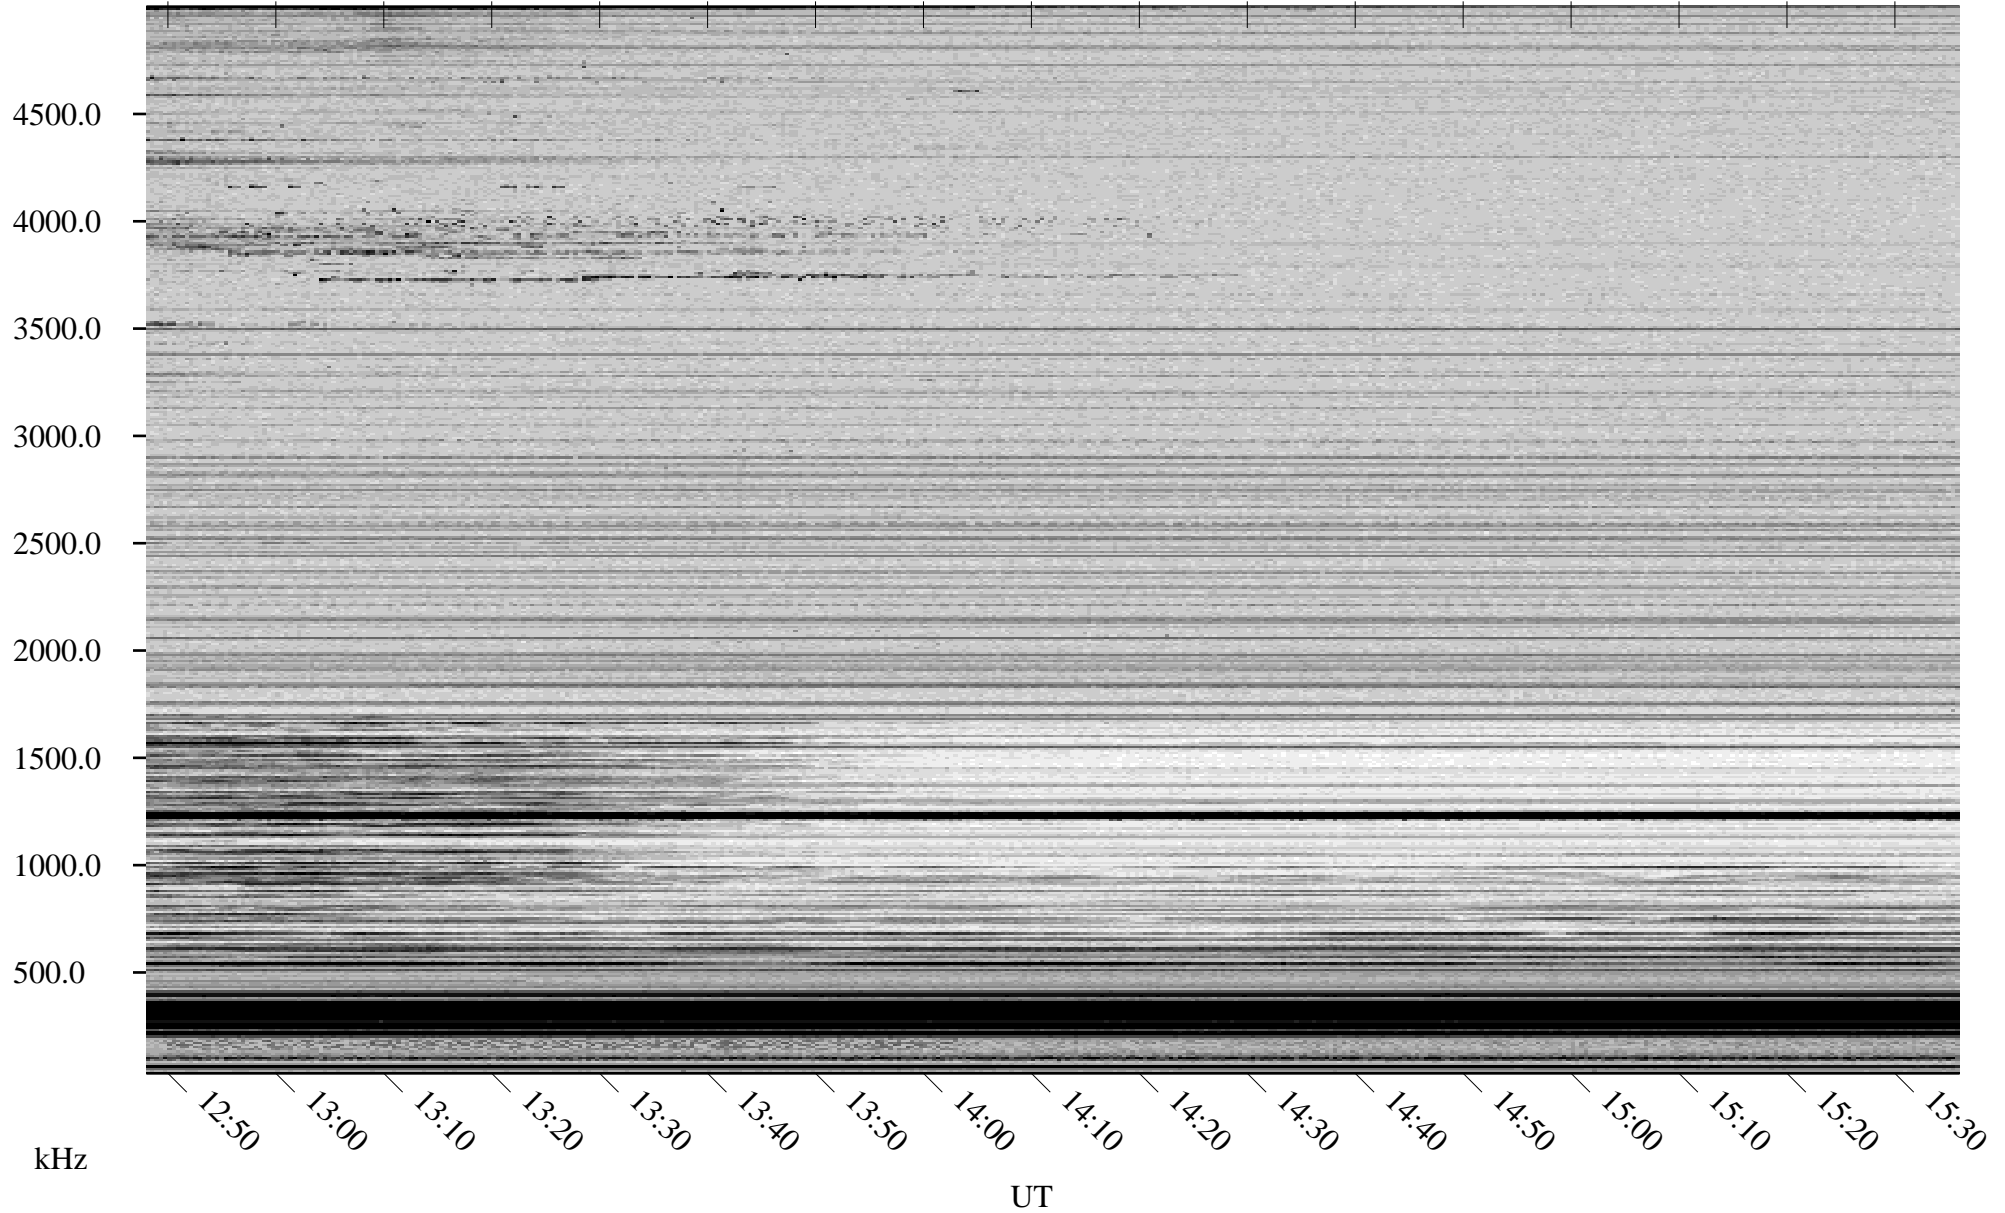

04/05/2007 Churchill, Manitoba

Linear Scale Black = 161 White = 15

CH07095L.R00m max_12

Page 1

04/05/2007 Churchill, Manitoba

Linear Scale Black = 161 White = 15

CH07095L.R00m max_12

Page 2

04/06/2007 Churchill, Manitoba

Linear Scale Black = 161 White = 15

CH07095L.R00m max_12

Page 3

04/06/2007 Churchill, Manitoba

Linear Scale Black = 161 White = 15

CH07095L.R00m max_12

Page 4

04/06/2007 Churchill, Manitoba

Linear Scale Black = 161 White = 15

CH07095L.R00m max_12

Page 5

04/06/2007 Churchill, Manitoba

Linear Scale Black = 161 White = 15

CH07095L.R00m max_12

Page 6

04/06/2007 Churchill, Manitoba

Linear Scale Black = 161 White = 15

CH07095L.R00m max_12

Page 7

04/06/2007 Churchill, Manitoba

Linear Scale Black = 161 White = 15

CH07095L.R00m max_12