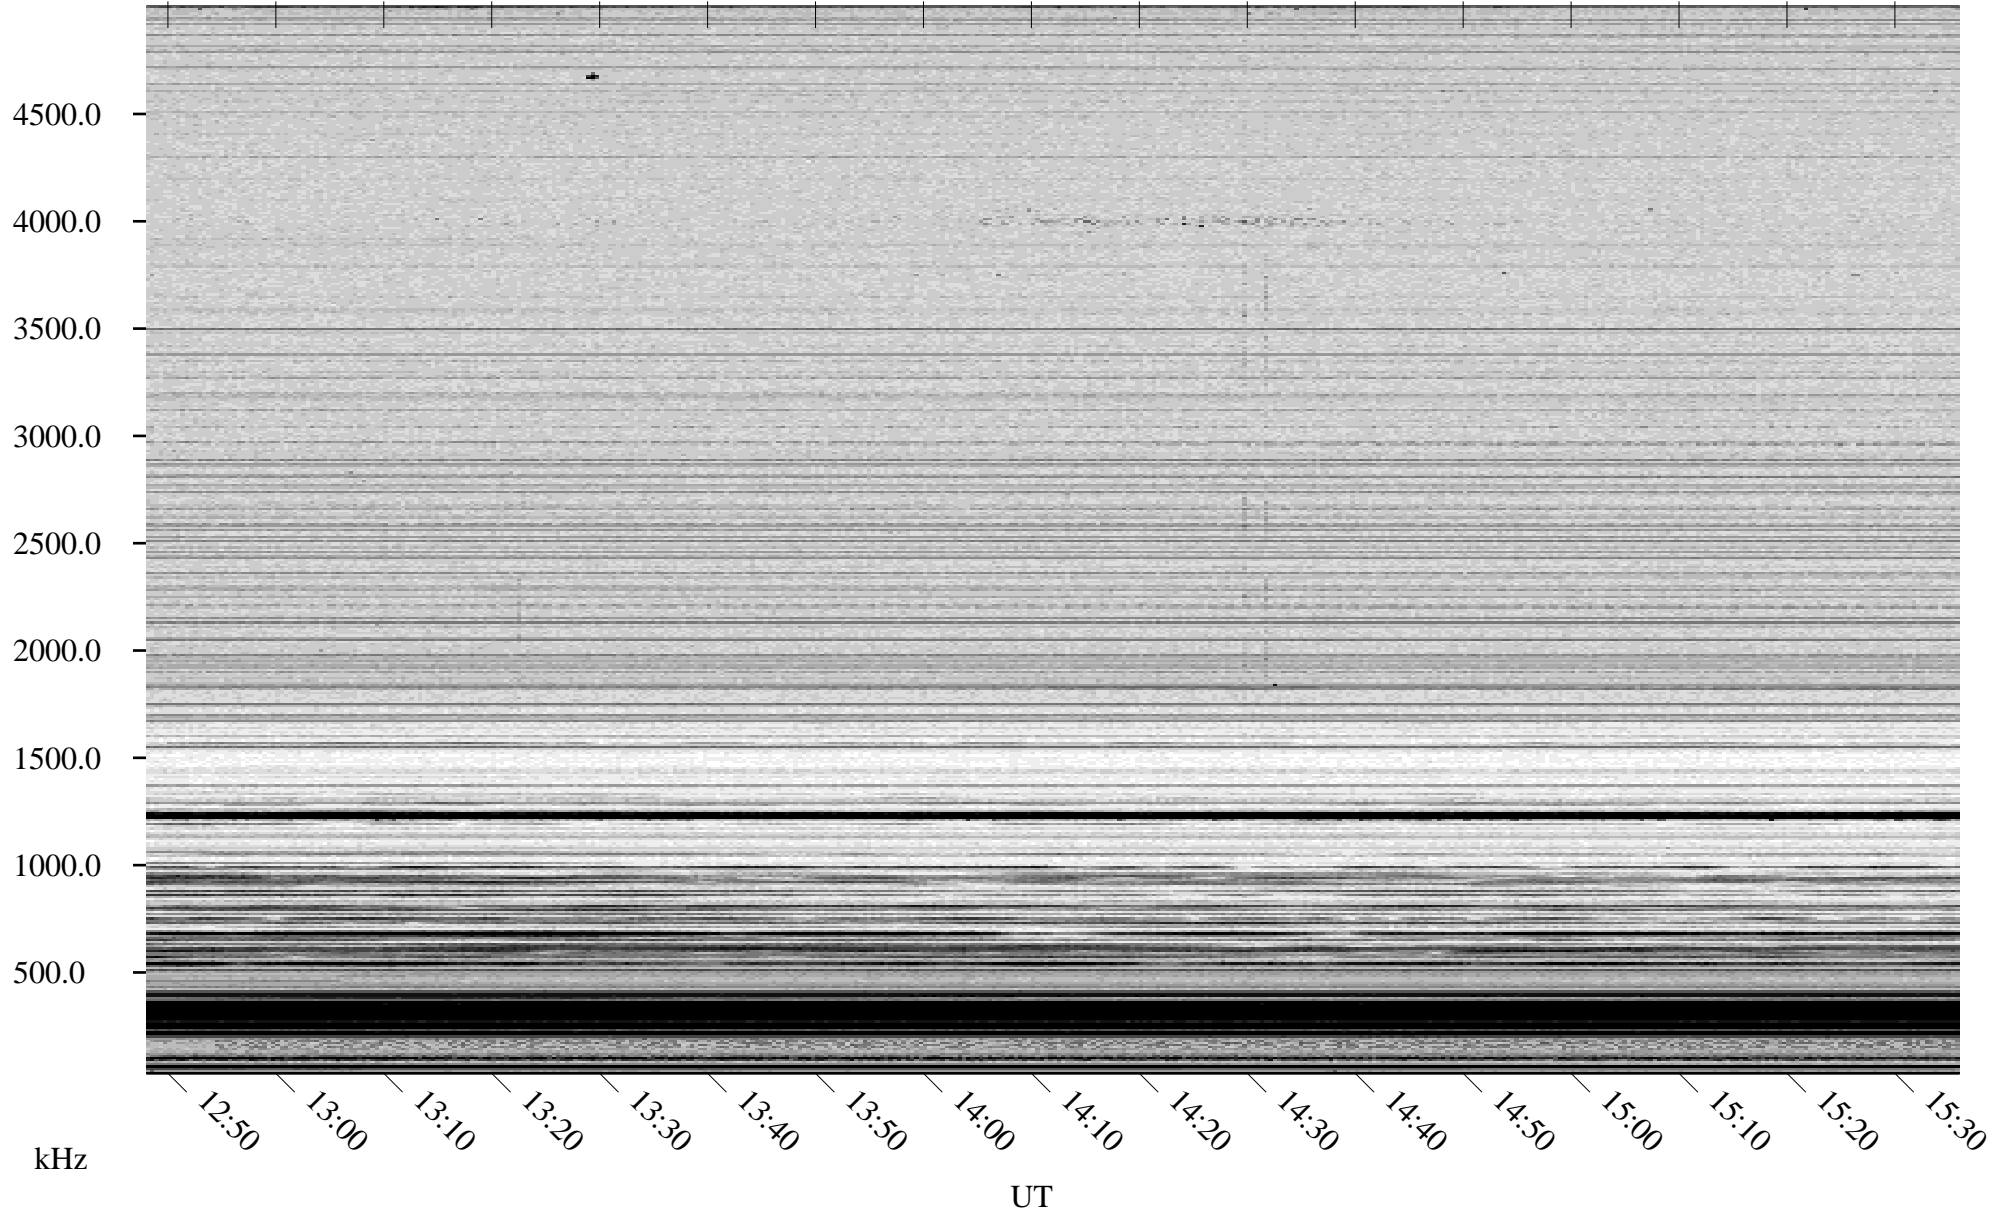

# 04/09/2007 Churchill, Manitoba

Linear Scale    Black = 161    White = 15

CH07098L.R00m max\_12

Page 4

# 04/09/2007 Churchill, Manitoba

Linear Scale    Black = 161    White = 15

CH07098L.R00m max\_12

Page 5

# 04/09/2007 Churchill, Manitoba

Linear Scale    Black = 161    White = 15

CH07098L.R00m max\_12

Page 6

# 04/09/2007 Churchill, Manitoba

Linear Scale    Black = 161    White = 15

CH07098L.R00m max\_12

Page 7

04/09/2007 Churchill, Manitoba

Linear Scale Black = 161 White = 15

CH07098L.R00m max\_12

Page 8