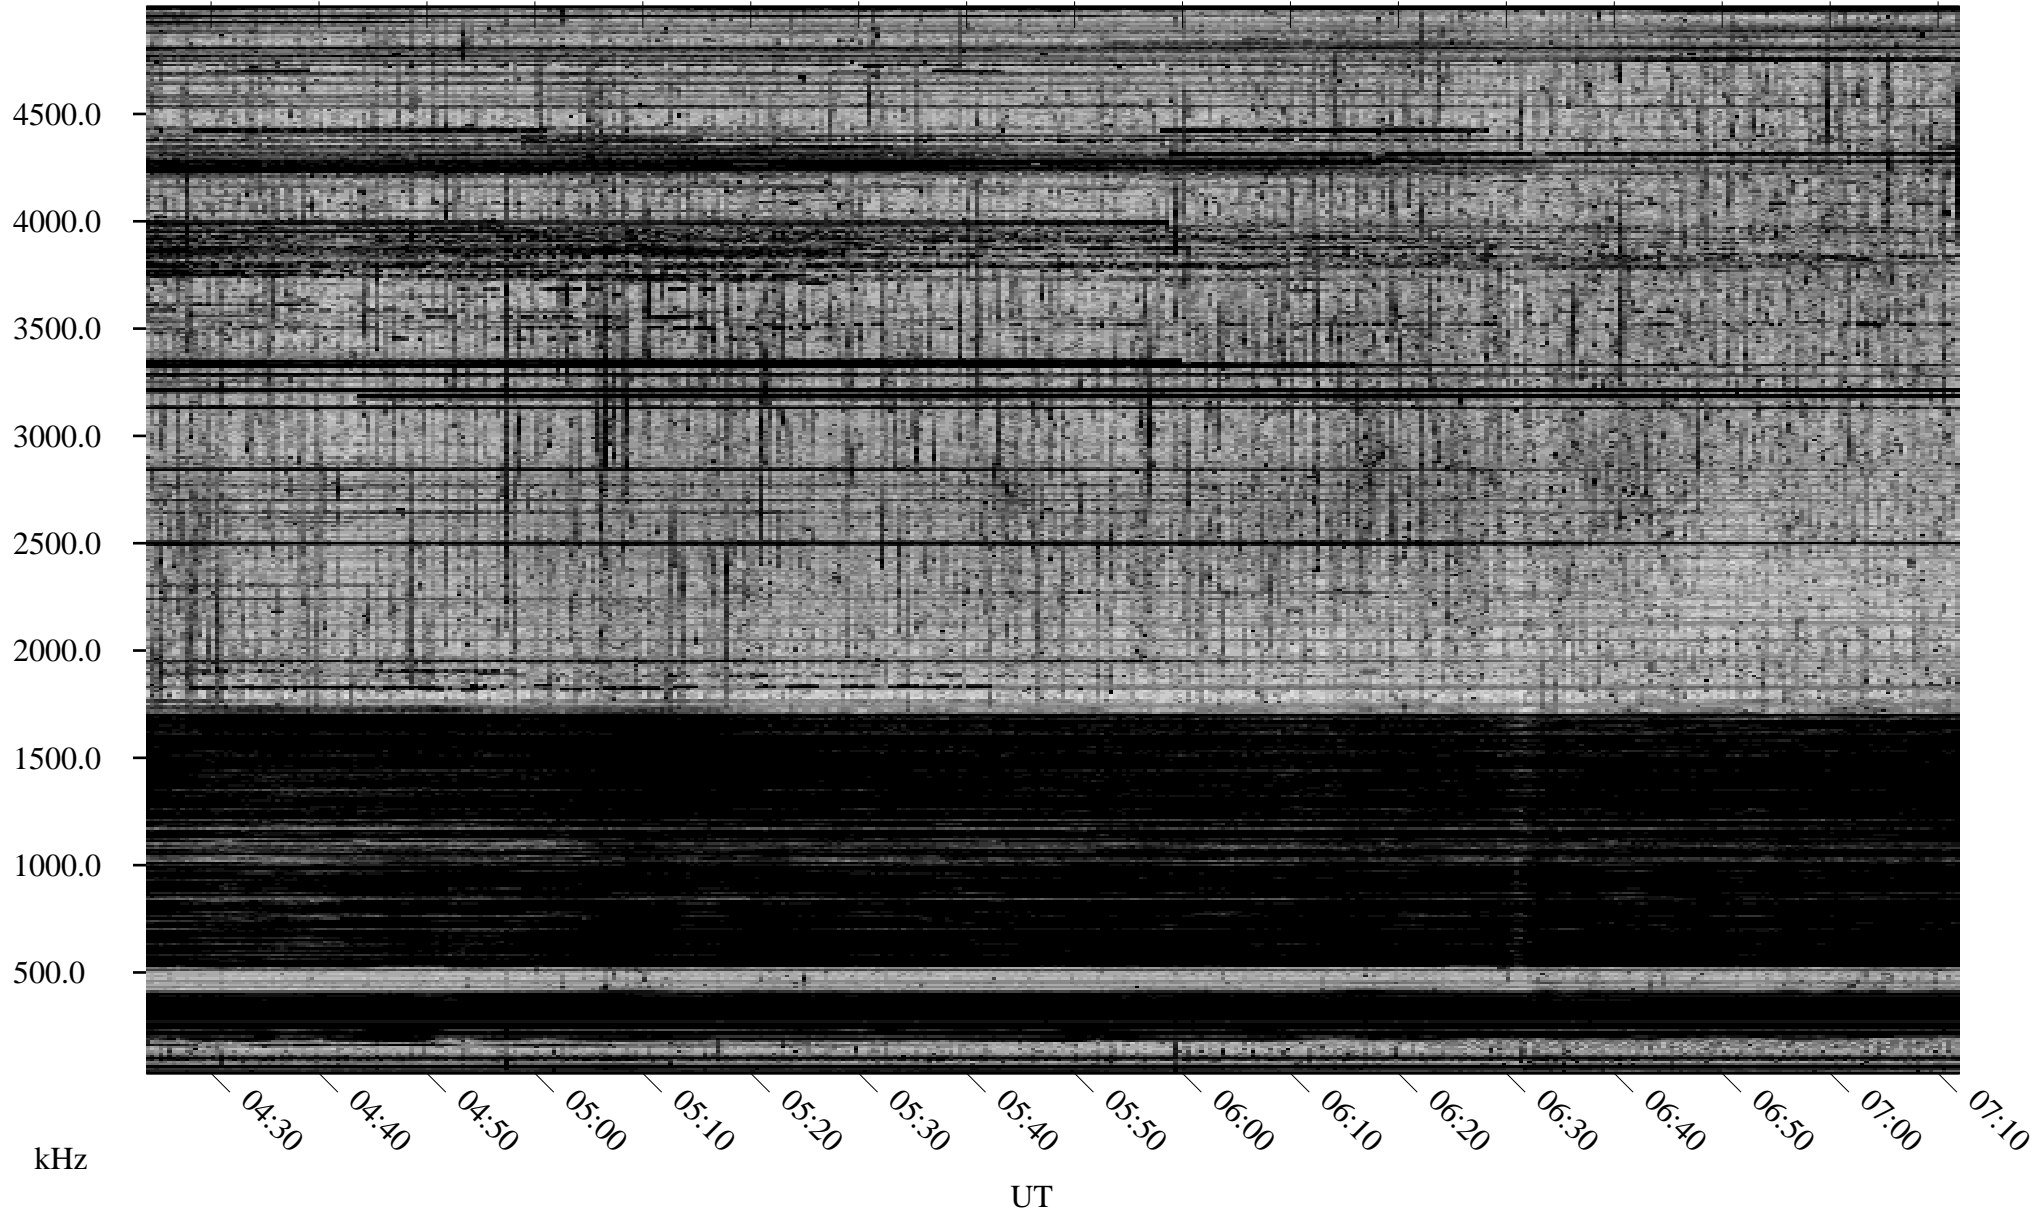

# 04/09/2007 Churchill, Manitoba

Linear Scale    Black = 161    White = 15

CH07099L.R00m max\_12

Page 1

# 04/09/2007 Churchill, Manitoba

Linear Scale    Black = 161    White = 15

CH07099L.R00m max\_12

Page 2

# 04/10/2007 Churchill, Manitoba

Linear Scale    Black = 161    White = 15

CH07099L.R00m max\_12

Page 3

# 04/10/2007 Churchill, Manitoba

Linear Scale    Black = 161    White = 15

CH07099L.R00m max\_12

Page 4