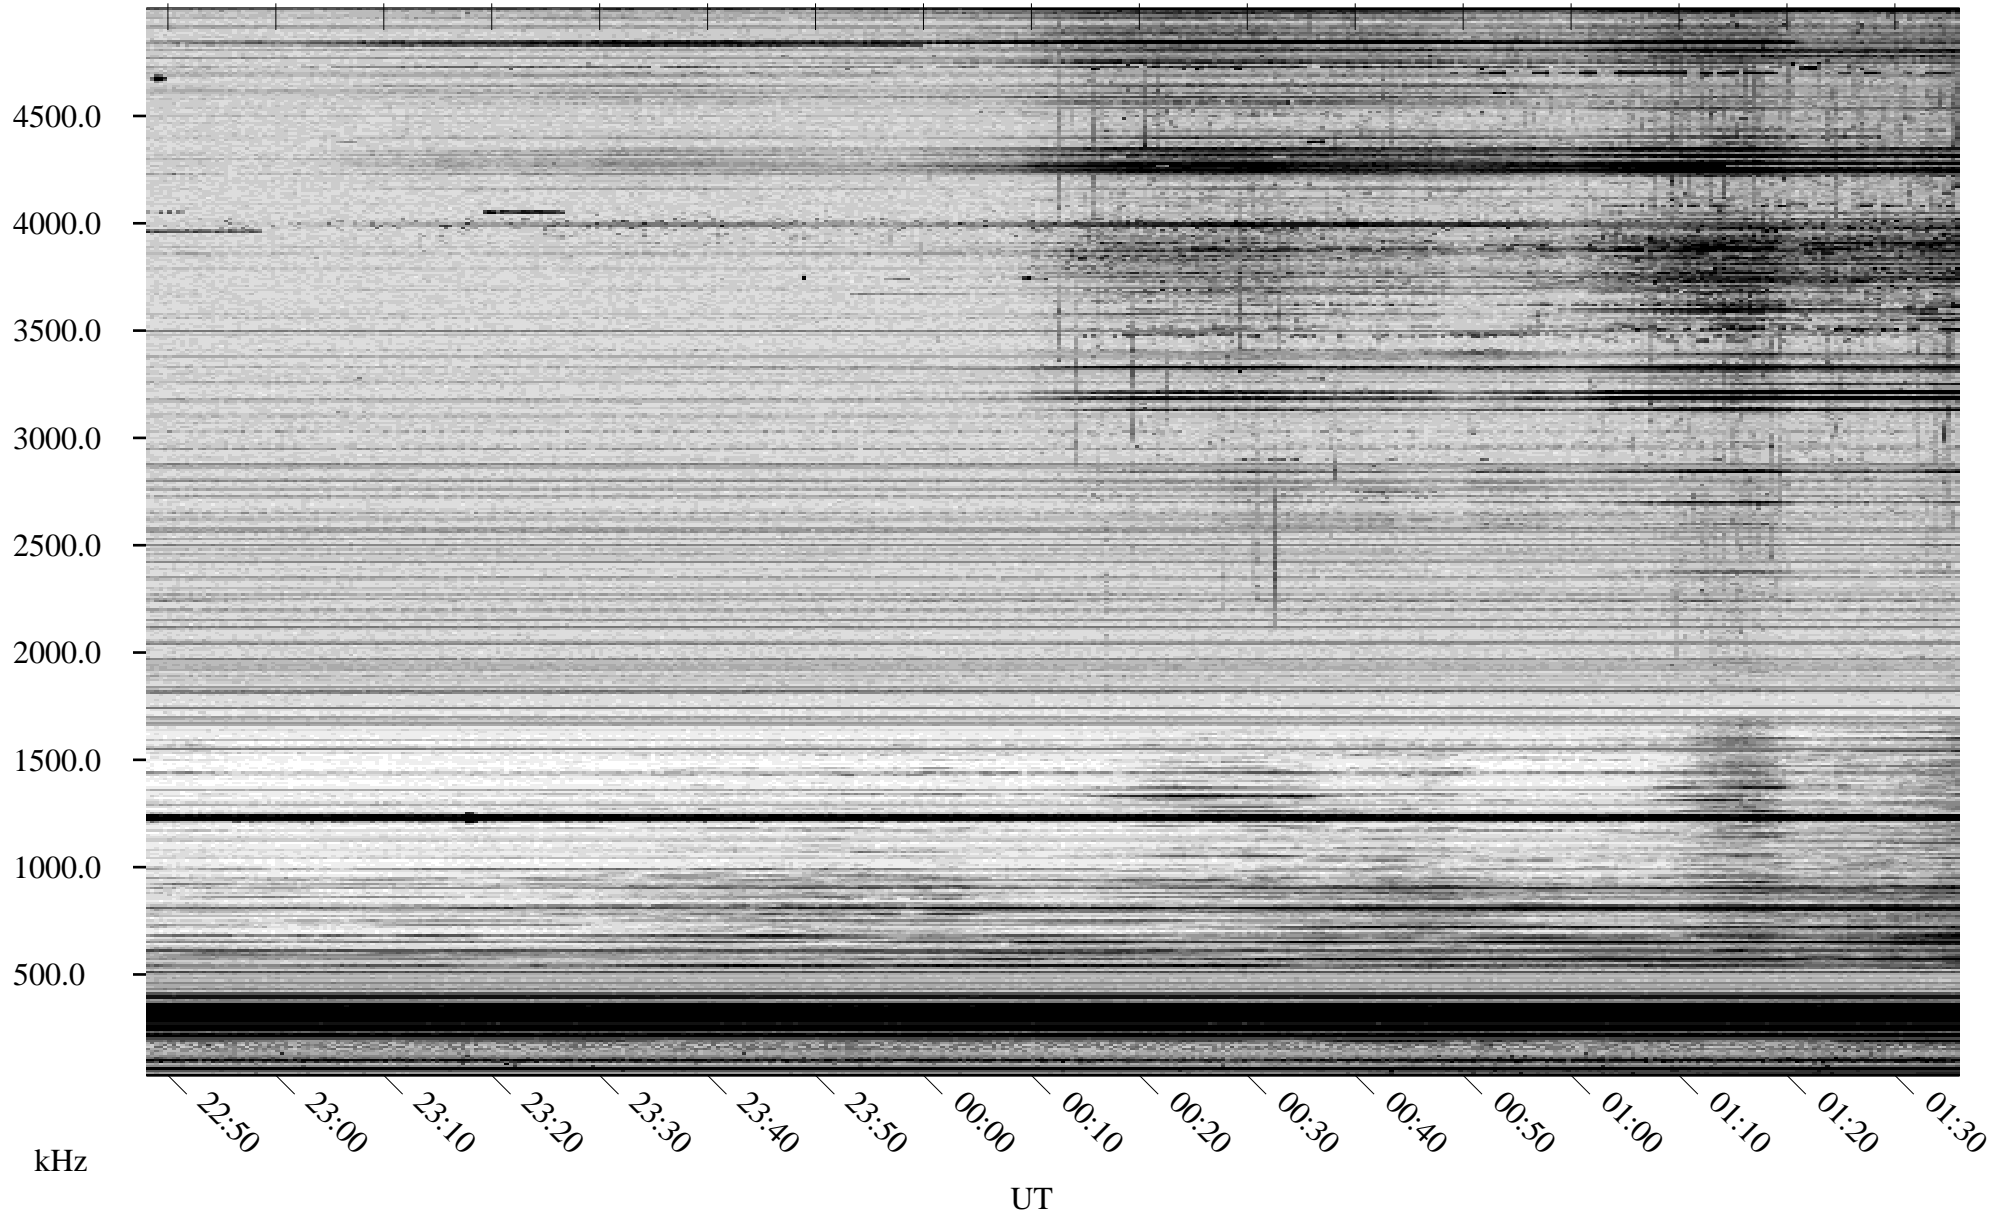

# 04/09/2007 Churchill, Manitoba

Linear Scale    Black = 161    White = 15

CH07099L.R00m max\_12

Page 1

# 04/09/2007 Churchill, Manitoba

Linear Scale    Black = 161    White = 15

CH07099L.R00m max\_12

Page 2

# 04/10/2007 Churchill, Manitoba

Linear Scale    Black = 161    White = 15

CH07099L.R00m max\_12

Page 3

# 04/10/2007 Churchill, Manitoba

Linear Scale    Black = 161    White = 15

CH07099L.R00m max\_12

Page 4