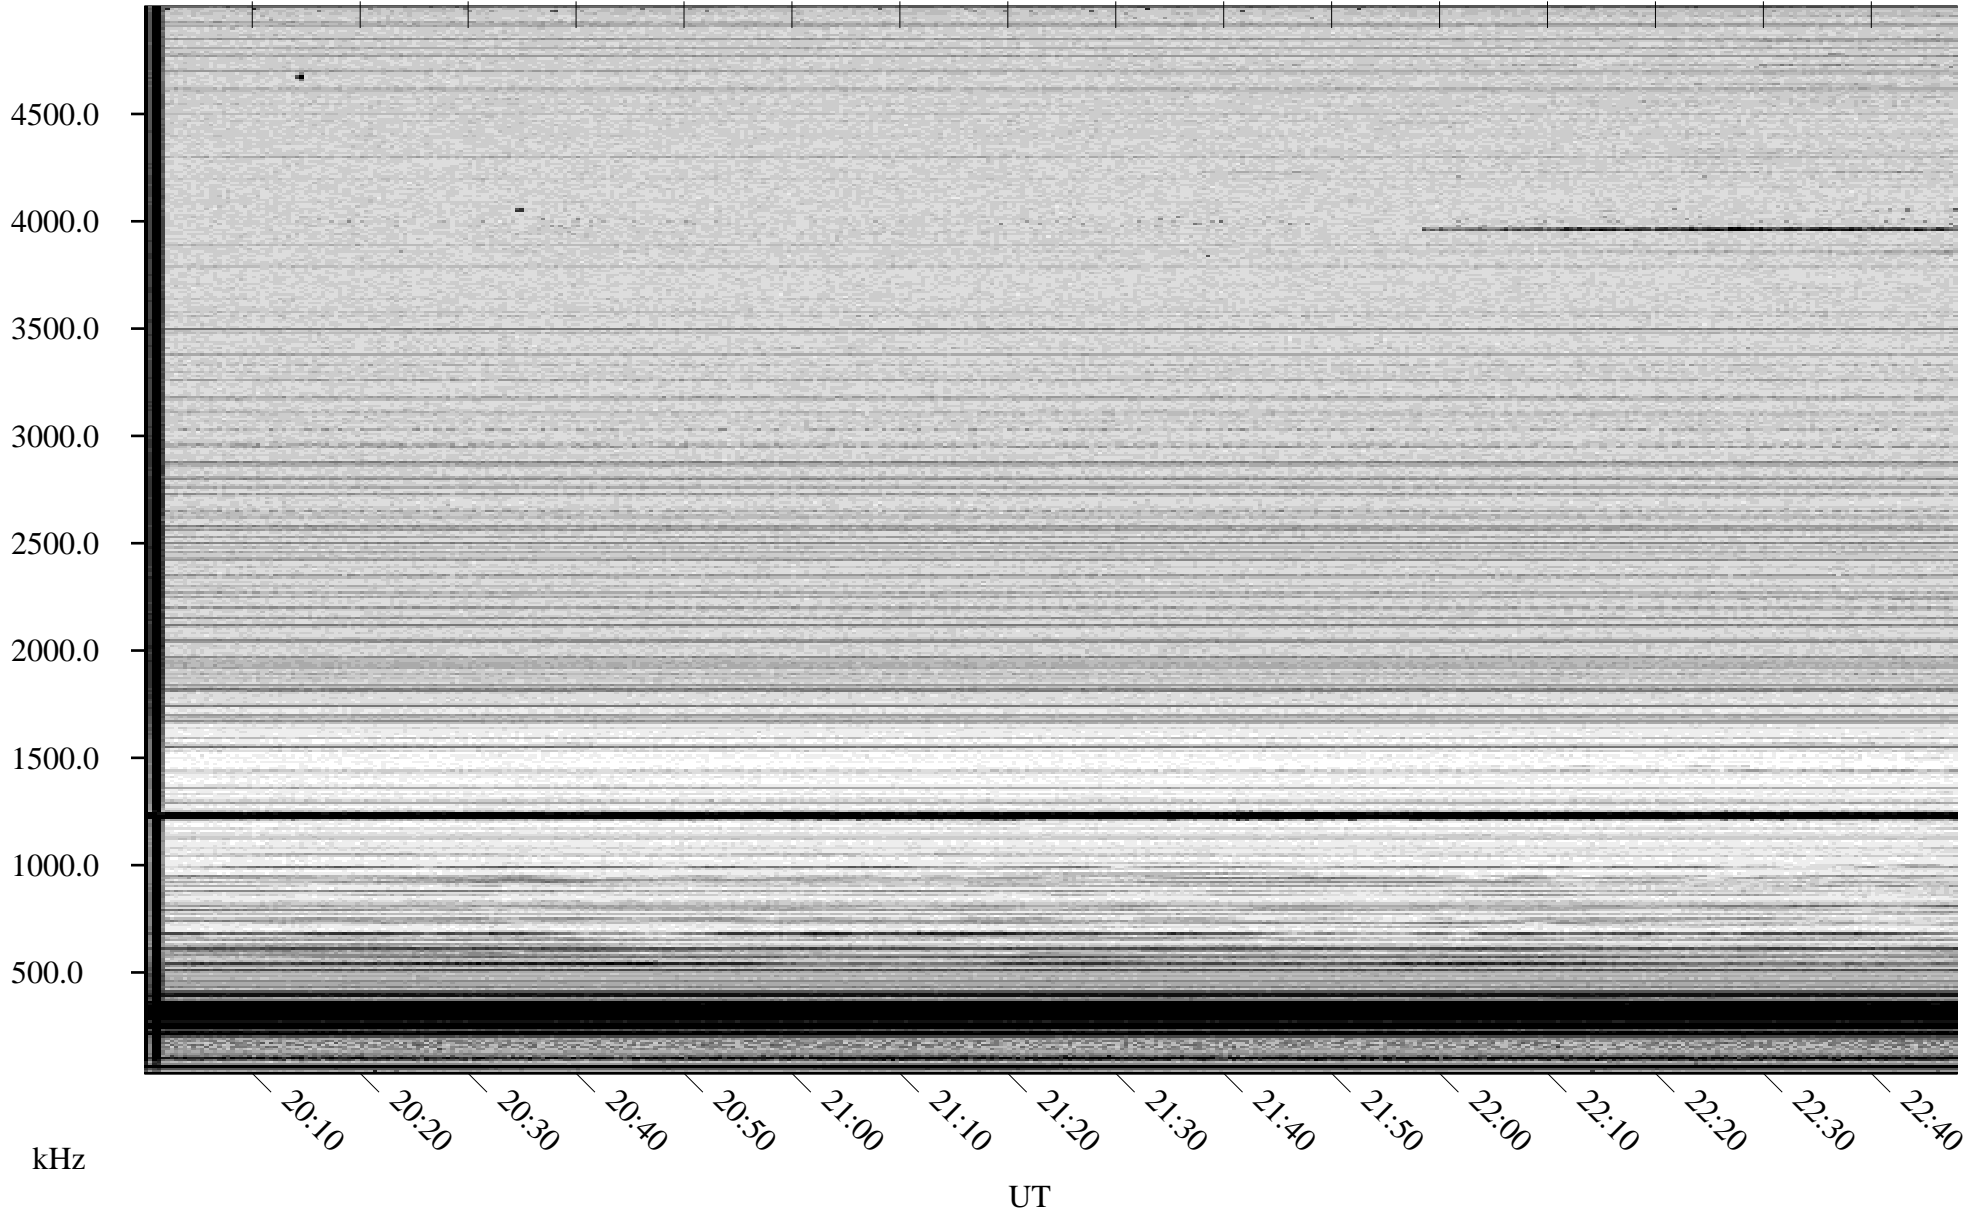

# 04/09/2007 Churchill, Manitoba

Linear Scale    Black = 161    White = 15

CH07099L.R00m max\_12

Page 1

# 04/09/2007 Churchill, Manitoba

Linear Scale    Black = 161    White = 15

CH07099L.R00m max\_12

Page 2

# 04/10/2007 Churchill, Manitoba

Linear Scale    Black = 161    White = 15

CH07099L.R00m max\_12

Page 3

# 04/10/2007 Churchill, Manitoba

Linear Scale    Black = 161    White = 15

CH07099L.R00m max\_12

Page 4