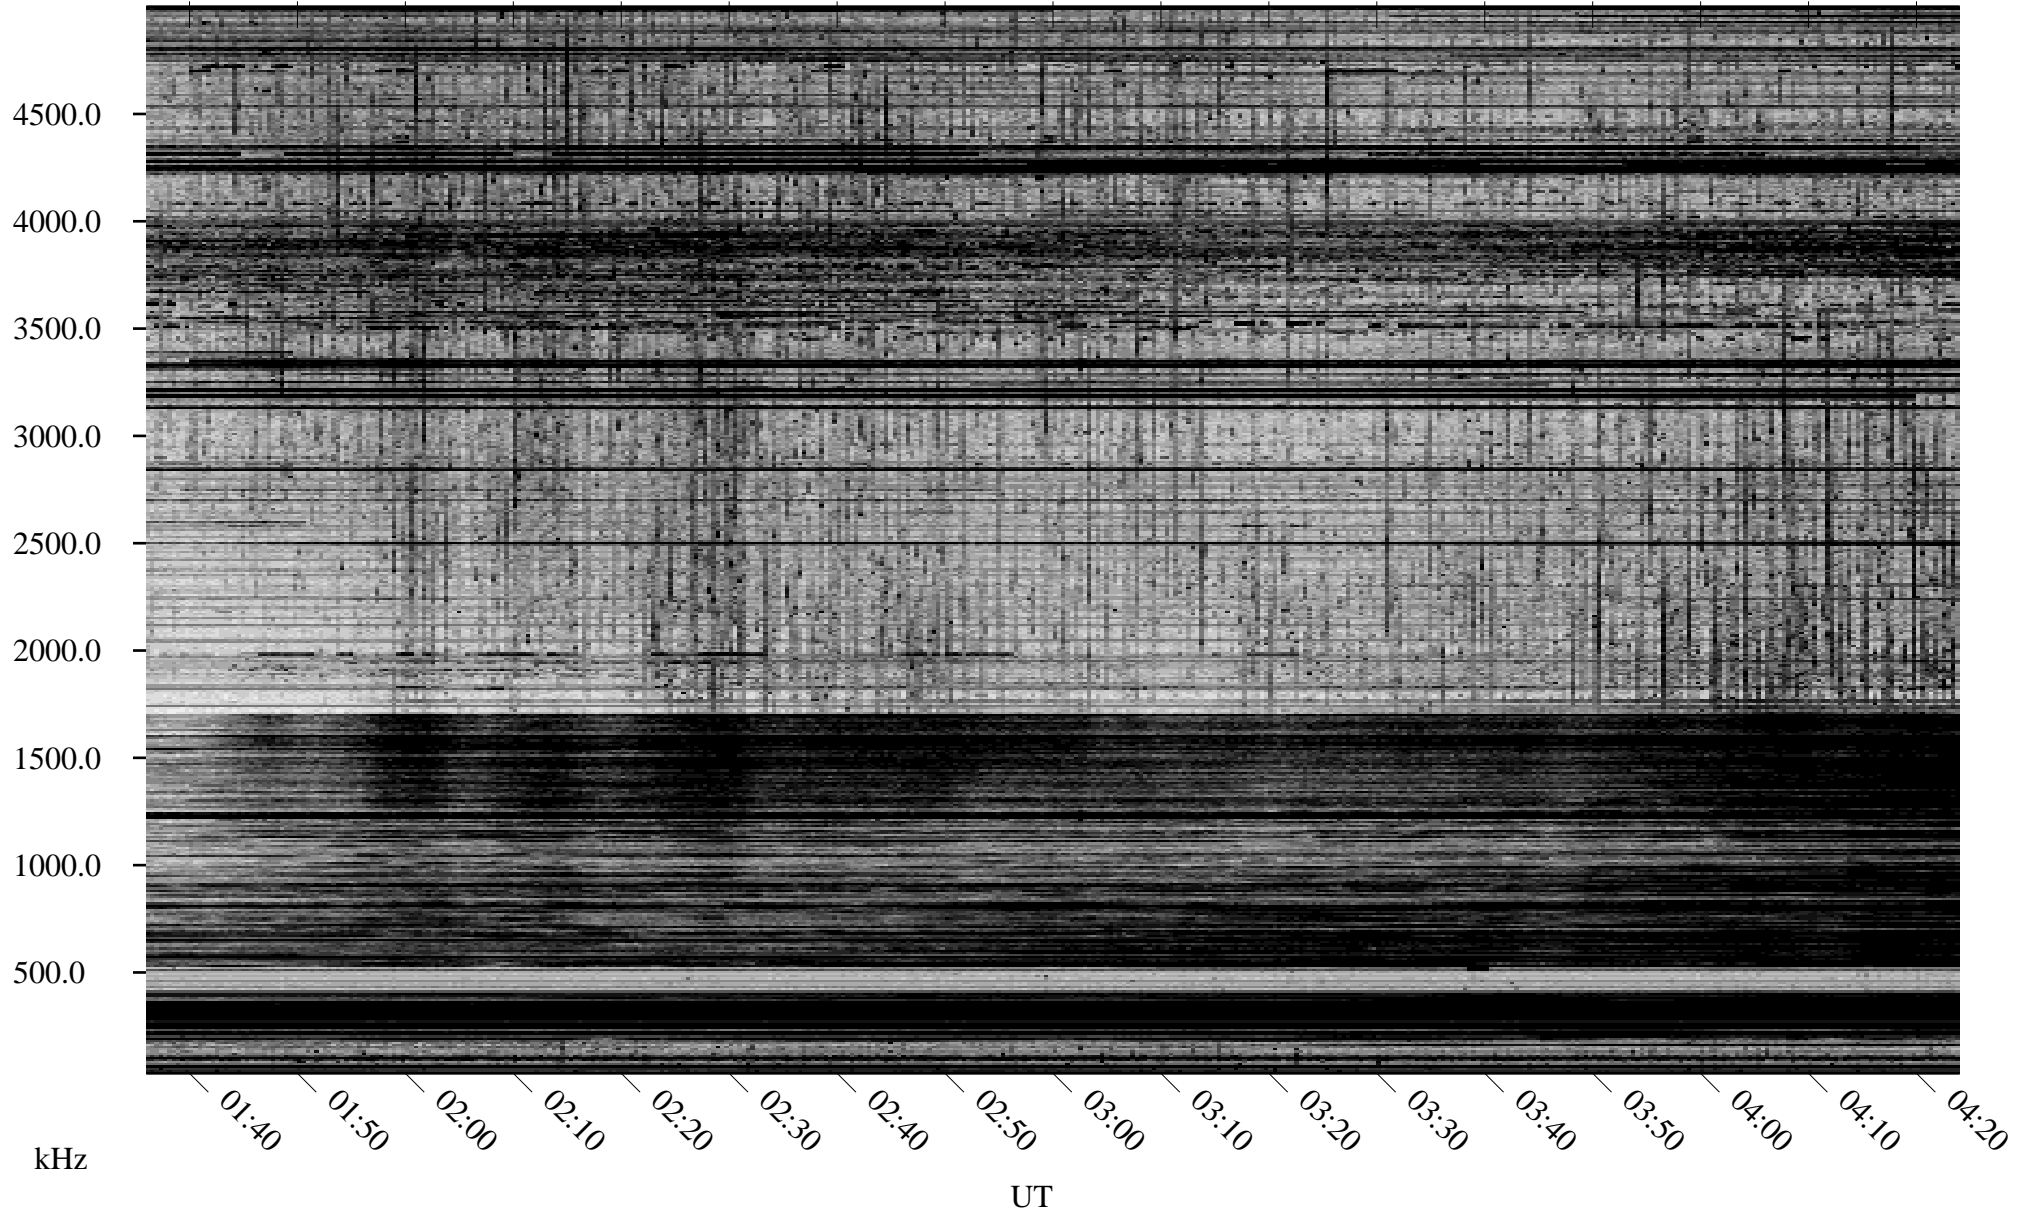

# 04/09/2007 Churchill, Manitoba

Linear Scale    Black = 161    White = 15

CH07099L.R00m max\_12

Page 1

# 04/09/2007 Churchill, Manitoba

Linear Scale    Black = 161    White = 15

CH07099L.R00m max\_12

Page 2

# 04/10/2007 Churchill, Manitoba

Linear Scale    Black = 161    White = 15

CH07099L.R00m max\_12

Page 3

# 04/10/2007 Churchill, Manitoba

Linear Scale    Black = 161    White = 15

CH07099L.R00m max\_12

Page 4