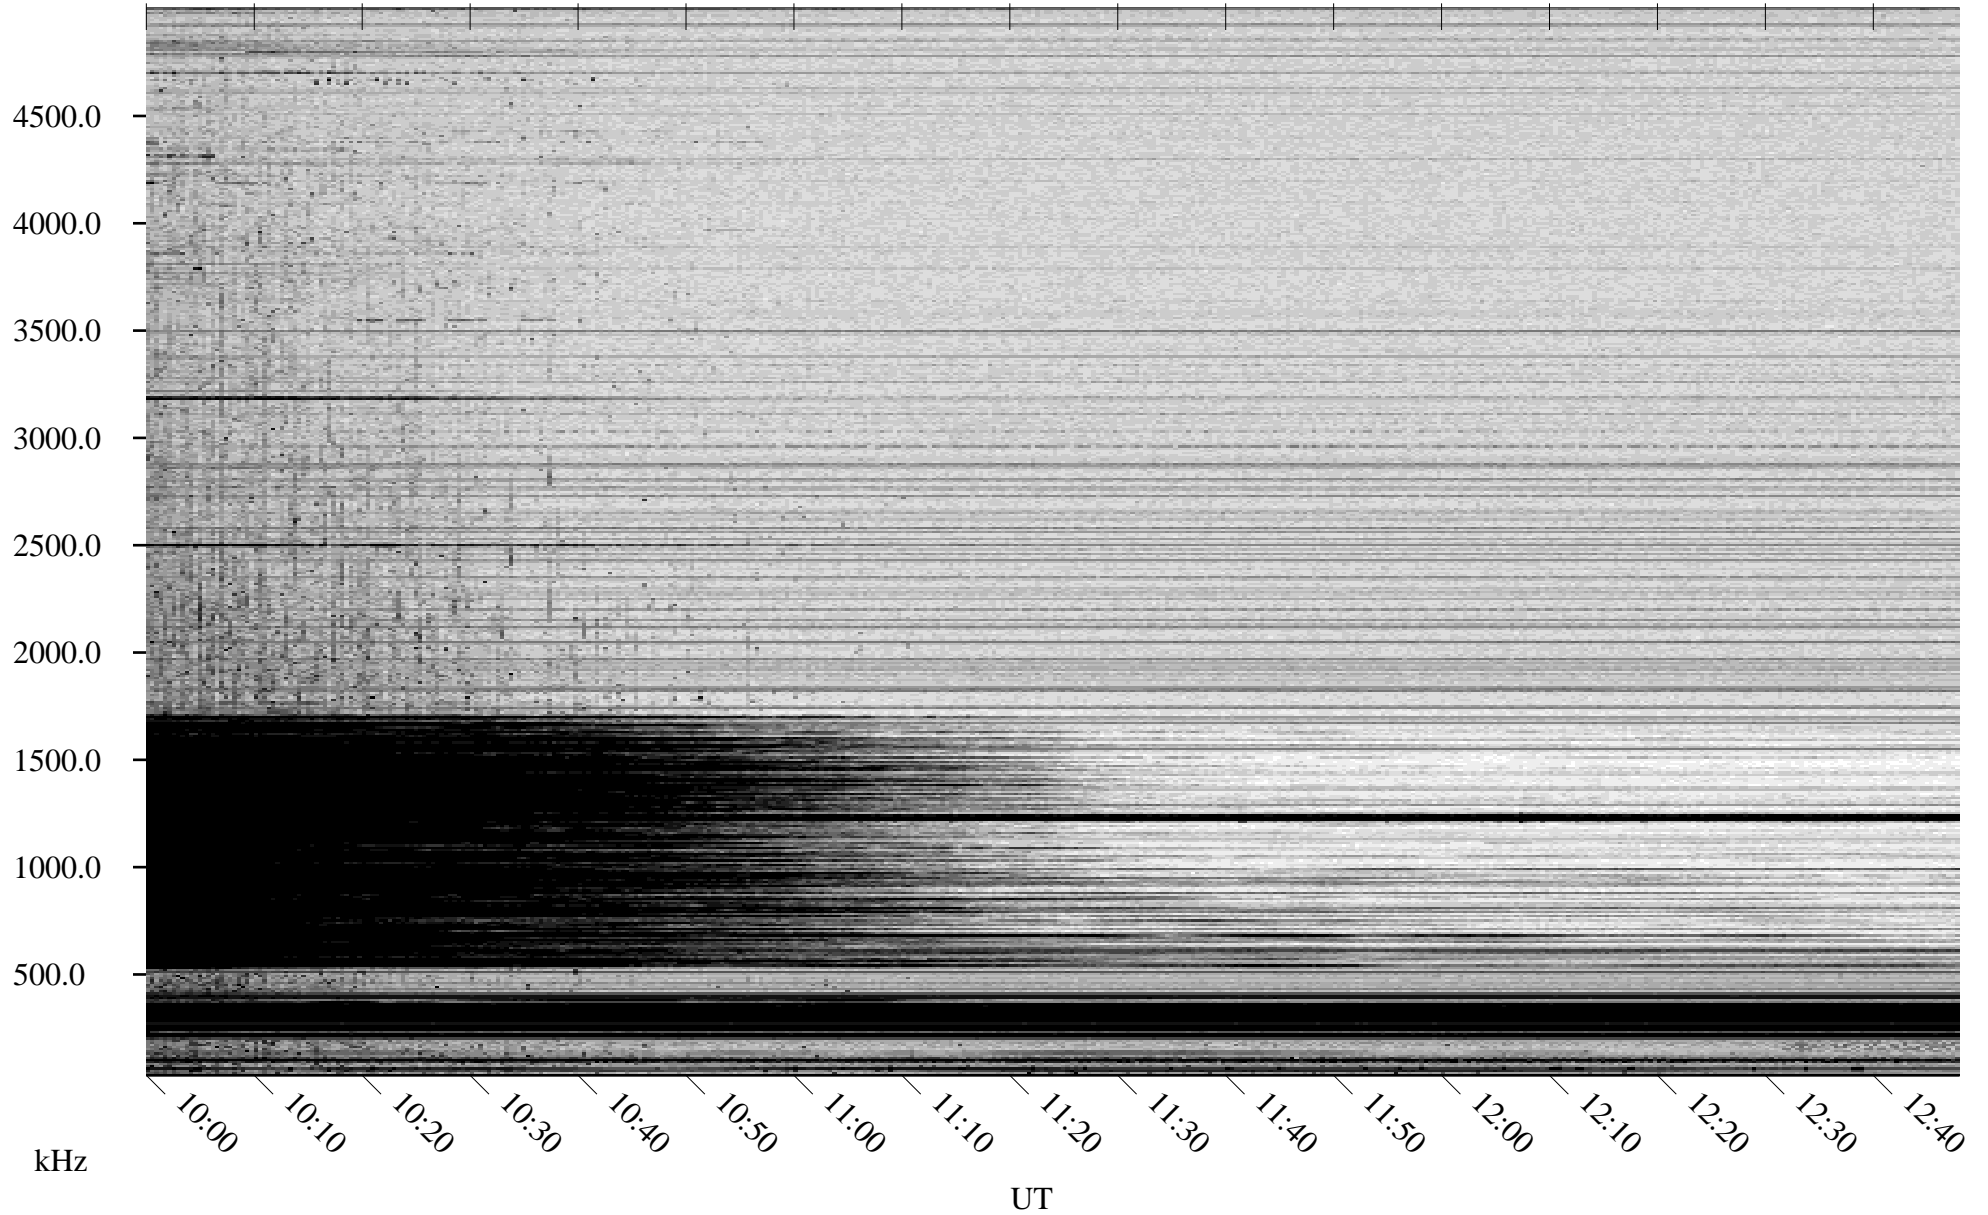

04/11/2007 Churchill, Manitoba

Linear Scale Black = 161 White = 15

CH07101L.R00m max_12

Page 1

04/11/2007 Churchill, Manitoba

Linear Scale Black = 161 White = 15

CH07101L.R00m max_12

Page 2

04/12/2007 Churchill, Manitoba

Linear Scale Black = 161 White = 15

CH07101L.R00m max_12

Page 3

04/12/2007 Churchill, Manitoba

Linear Scale Black = 161 White = 15

CH07101L.R00m max_12

Page 4

04/12/2007 Churchill, Manitoba

Linear Scale Black = 161 White = 15

CH07101L.R00m max_12

Page 5

04/12/2007 Churchill, Manitoba

Linear Scale Black = 161 White = 15

CH07101L.R00m max_12

Page 6

04/12/2007 Churchill, Manitoba

Linear Scale Black = 161 White = 15

CH07101L.R00m max_12

Page 7

04/12/2007 Churchill, Manitoba

Linear Scale Black = 161 White = 15

CH07101L.R00m max_12

Page 8