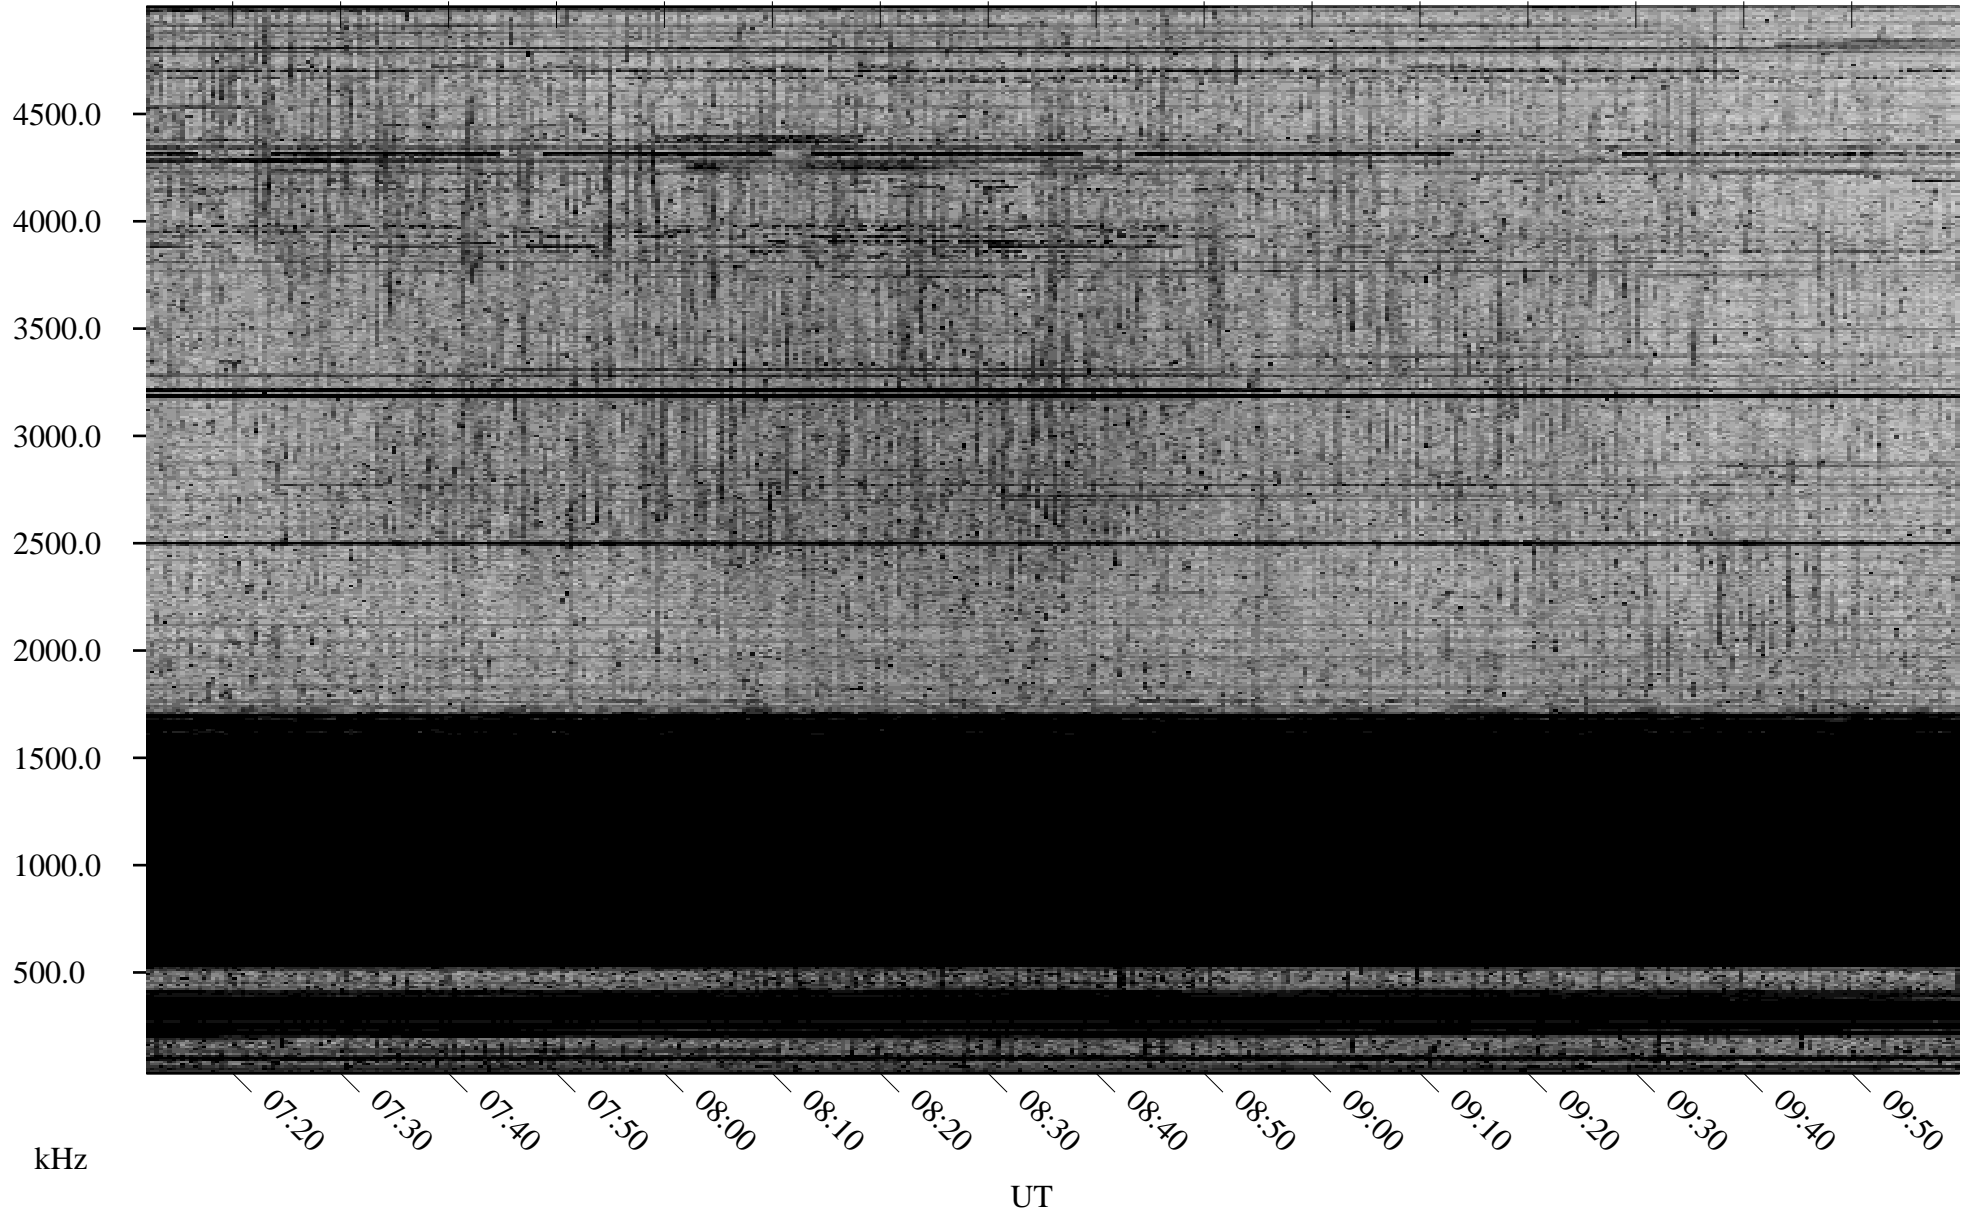

04/11/2007 Churchill, Manitoba

Linear Scale Black = 161 White = 15

CH07101L.R00m max_12

Page 1

04/11/2007 Churchill, Manitoba

Linear Scale Black = 161 White = 15

CH07101L.R00m max_12

Page 2

04/12/2007 Churchill, Manitoba

Linear Scale Black = 161 White = 15

CH07101L.R00m max_12

Page 3

04/12/2007 Churchill, Manitoba

Linear Scale Black = 161 White = 15

CH07101L.R00m max_12

Page 4

04/12/2007 Churchill, Manitoba

Linear Scale Black = 161 White = 15

CH07101L.R00m max_12

Page 5

04/12/2007 Churchill, Manitoba

Linear Scale Black = 161 White = 15

CH07101L.R00m max_12

Page 6

04/12/2007 Churchill, Manitoba

Linear Scale Black = 161 White = 15

CH07101L.R00m max_12

Page 7

04/12/2007 Churchill, Manitoba

Linear Scale Black = 161 White = 15

CH07101L.R00m max_12

Page 8