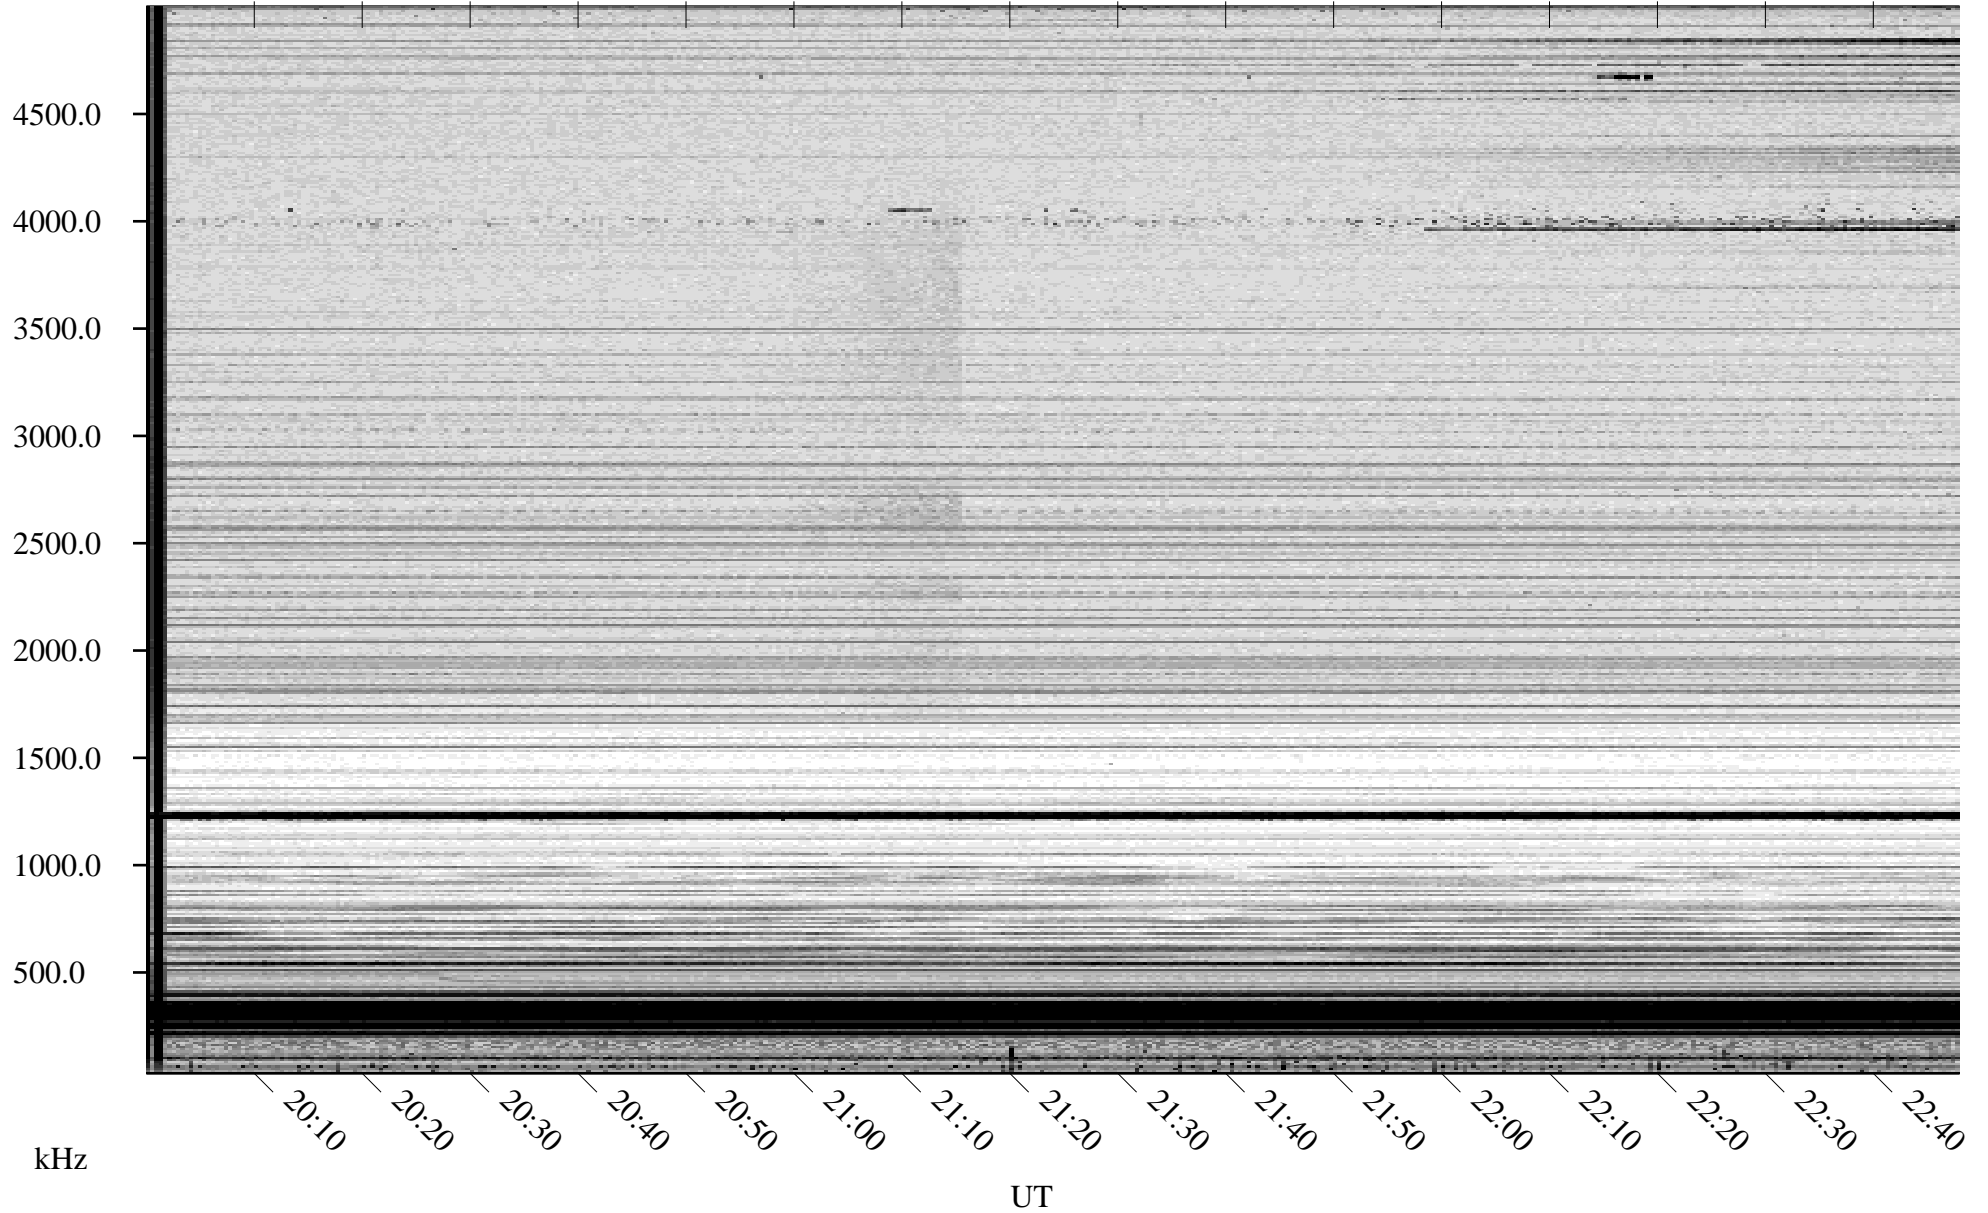

04/11/2007 Churchill, Manitoba

Linear Scale Black = 161 White = 15

CH07101L.R00m max_12

Page 1

04/11/2007 Churchill, Manitoba

Linear Scale Black = 161 White = 15

CH07101L.R00m max_12

Page 2

04/12/2007 Churchill, Manitoba

Linear Scale Black = 161 White = 15

CH07101L.R00m max_12

Page 3

04/12/2007 Churchill, Manitoba

Linear Scale Black = 161 White = 15

CH07101L.R00m max_12

Page 4

04/12/2007 Churchill, Manitoba

Linear Scale Black = 161 White = 15

CH07101L.R00m max_12

Page 5

04/12/2007 Churchill, Manitoba

Linear Scale Black = 161 White = 15

CH07101L.R00m max_12

Page 6

04/12/2007 Churchill, Manitoba

Linear Scale Black = 161 White = 15

CH07101L.R00m max_12

Page 7

04/12/2007 Churchill, Manitoba

Linear Scale Black = 161 White = 15

CH07101L.R00m max_12

Page 8