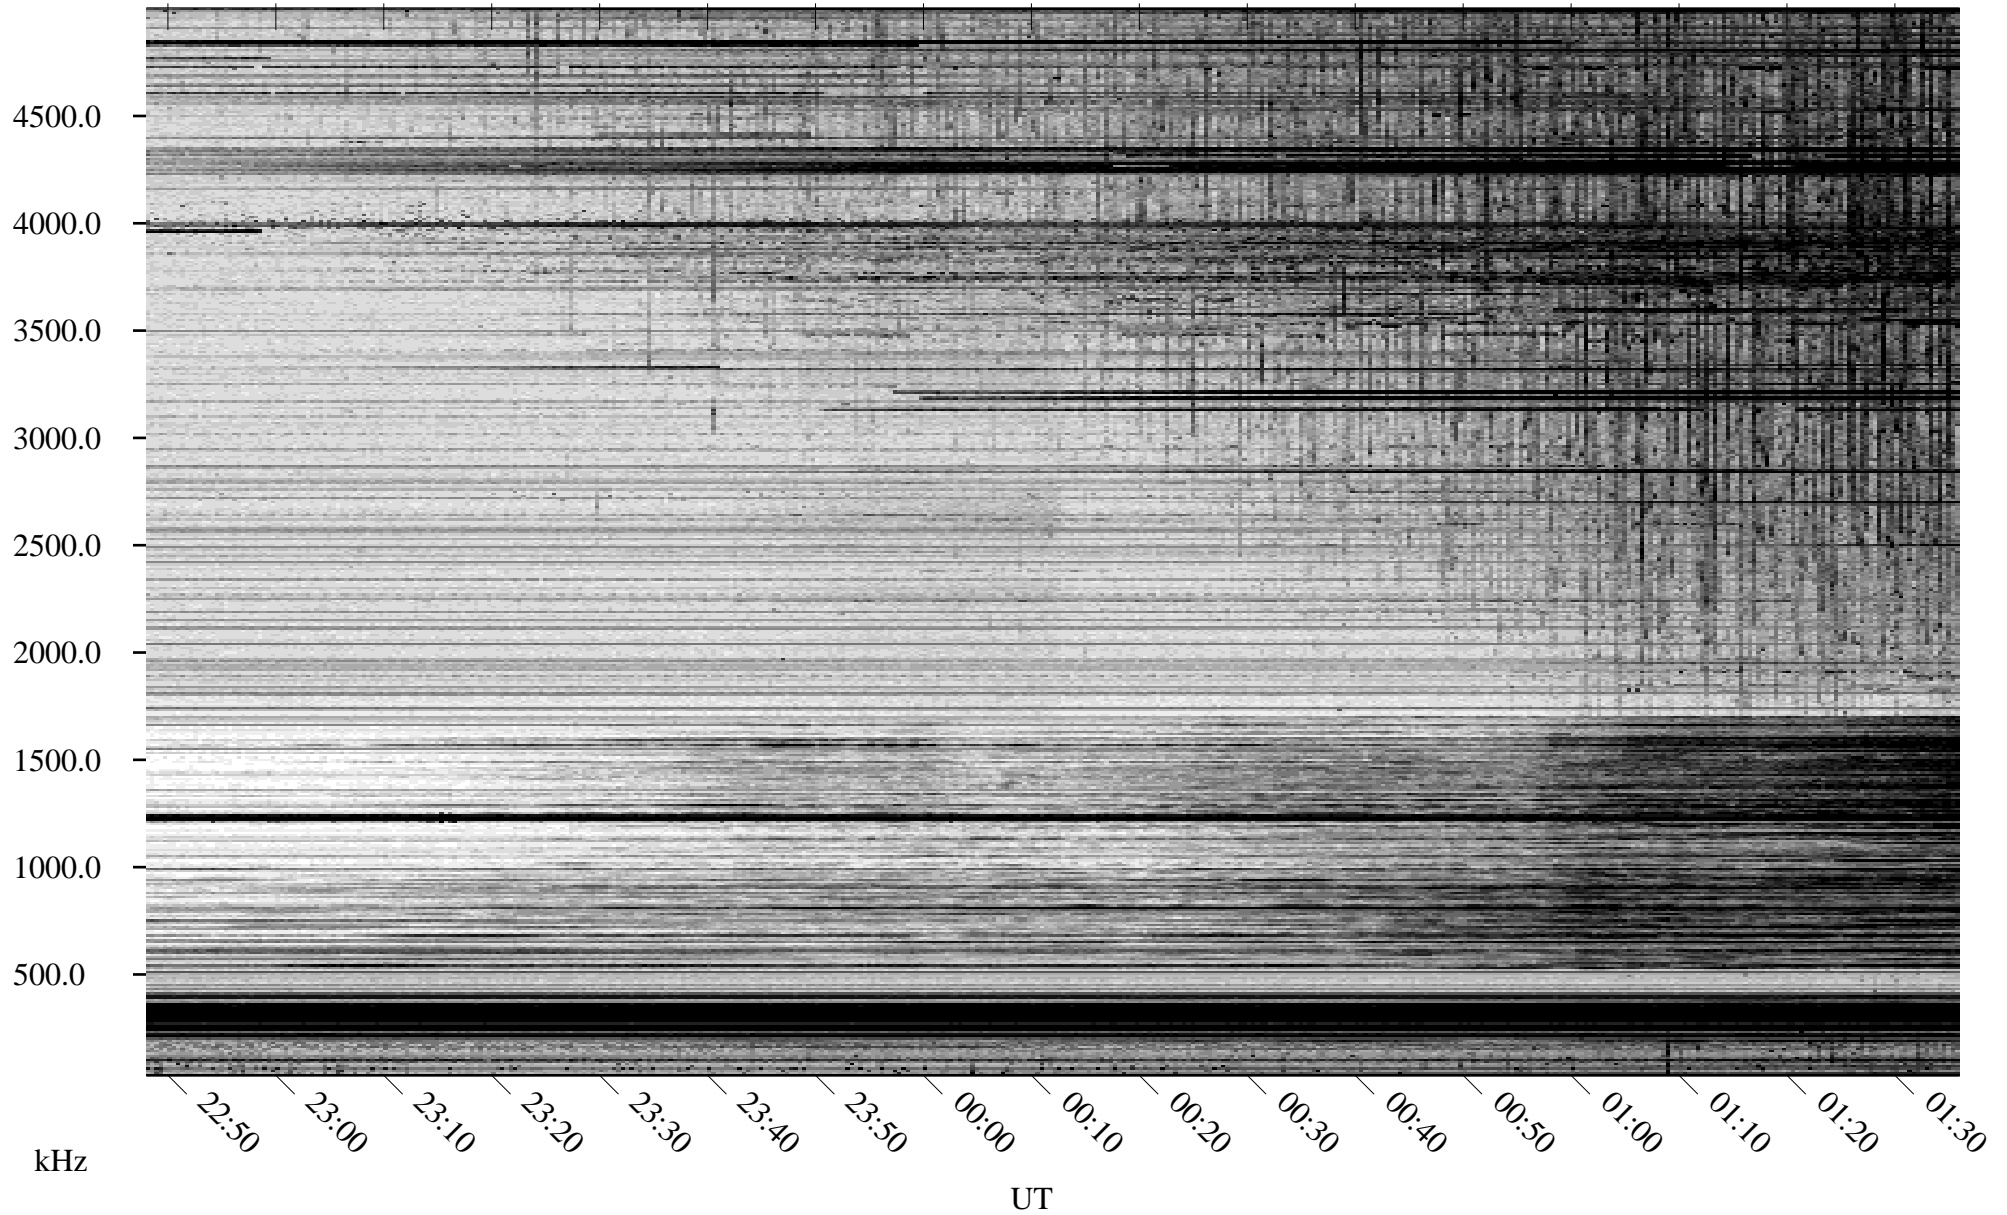

04/11/2007 Churchill, Manitoba

Linear Scale Black = 161 White = 15

CH07101L.R00m max_12

Page 1

04/11/2007 Churchill, Manitoba

Linear Scale Black = 161 White = 15

CH07101L.R00m max_12

Page 2

04/12/2007 Churchill, Manitoba

Linear Scale Black = 161 White = 15

CH07101L.R00m max_12

Page 3

04/12/2007 Churchill, Manitoba

Linear Scale Black = 161 White = 15

CH07101L.R00m max_12

Page 4

04/12/2007 Churchill, Manitoba

Linear Scale Black = 161 White = 15

CH07101L.R00m max_12

Page 5

04/12/2007 Churchill, Manitoba

Linear Scale Black = 161 White = 15

CH07101L.R00m max_12

Page 6

04/12/2007 Churchill, Manitoba

Linear Scale Black = 161 White = 15

CH07101L.R00m max_12

Page 7

04/12/2007 Churchill, Manitoba

Linear Scale Black = 161 White = 15

CH07101L.R00m max_12

Page 8