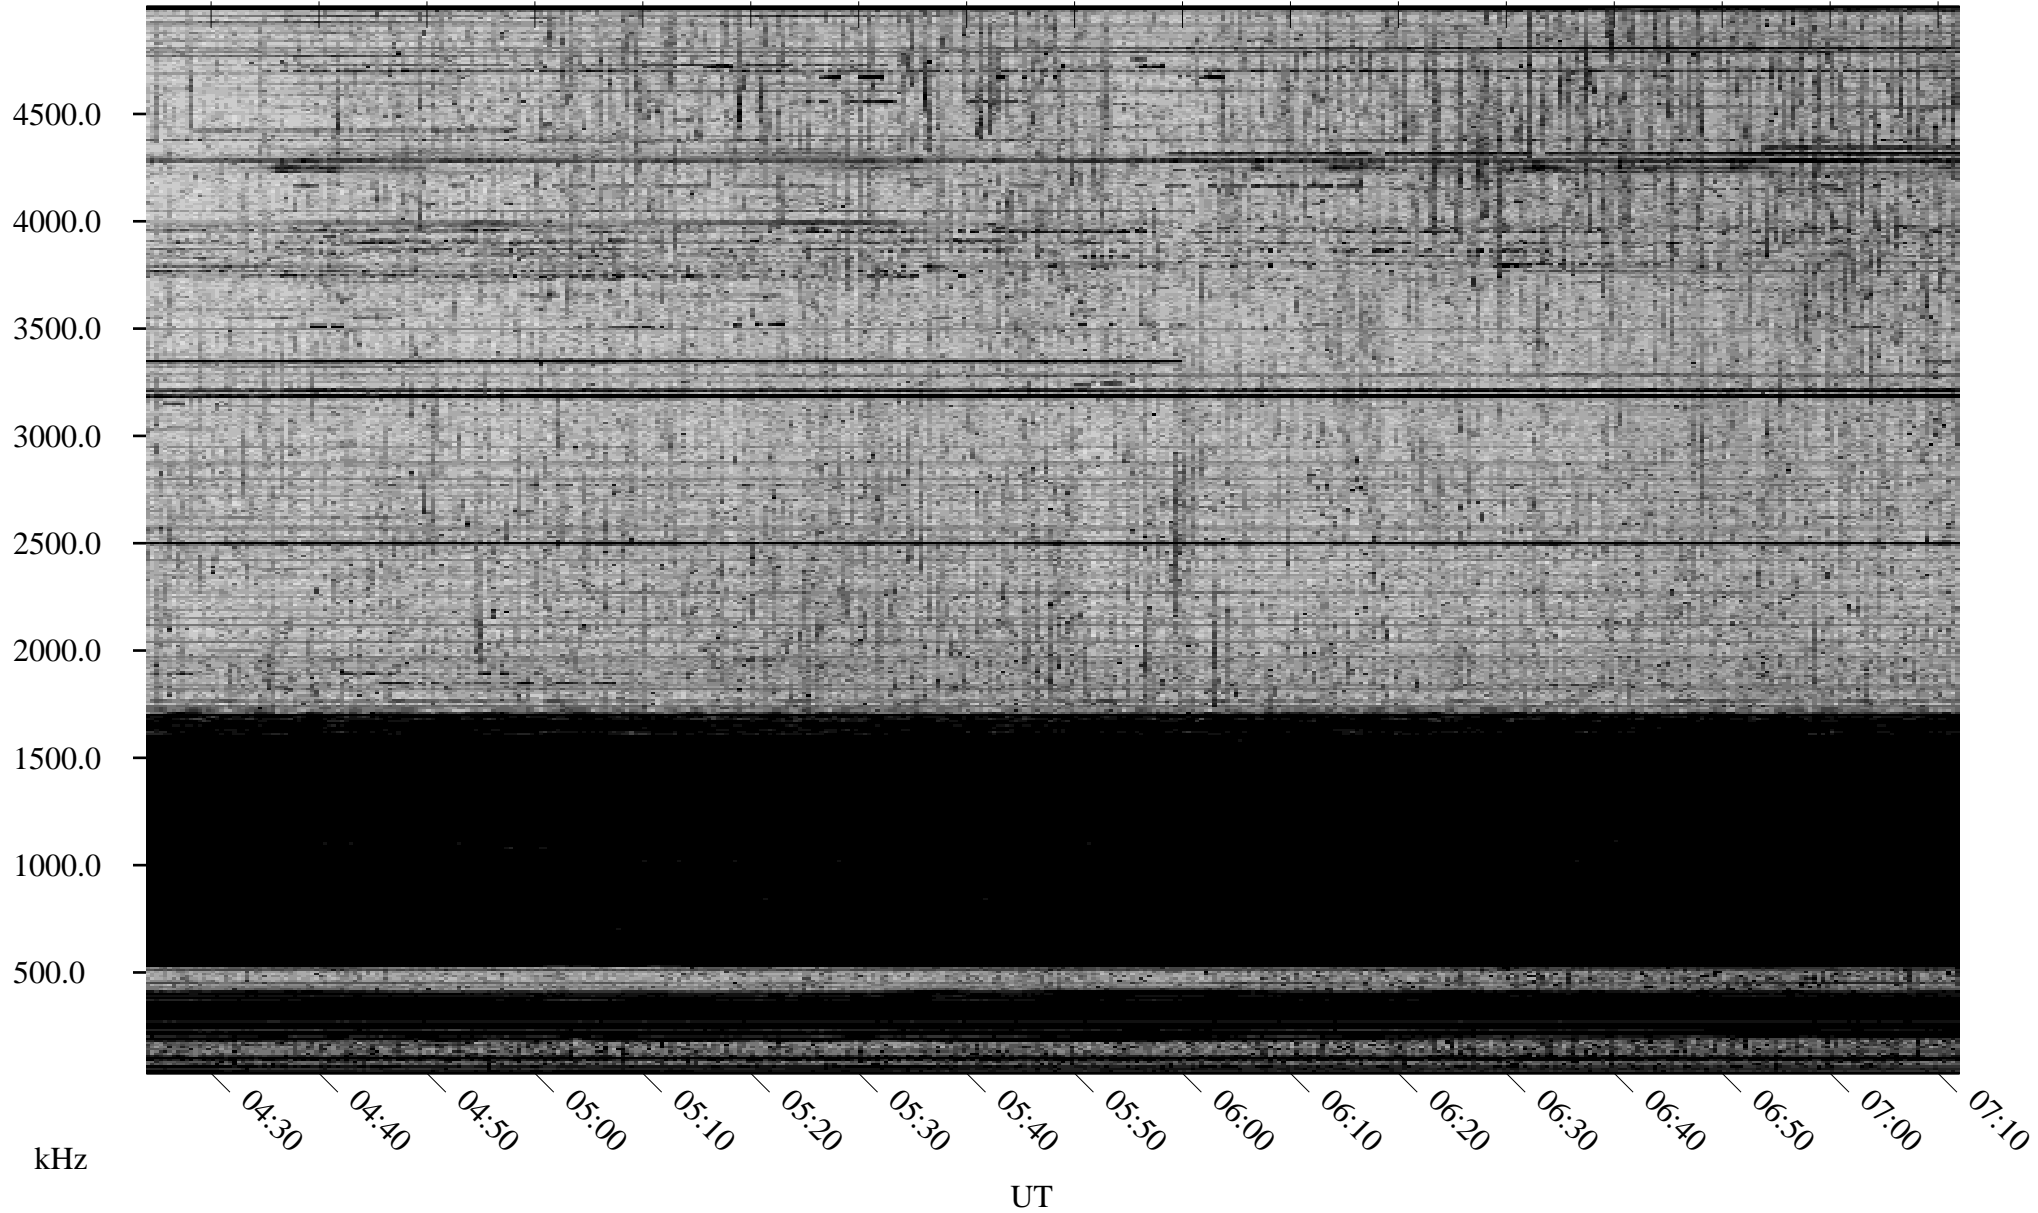

04/11/2007 Churchill, Manitoba

Linear Scale Black = 161 White = 15

CH07101L.R00m max_12

Page 1

04/11/2007 Churchill, Manitoba

Linear Scale Black = 161 White = 15

CH07101L.R00m max_12

Page 2

04/12/2007 Churchill, Manitoba

Linear Scale Black = 161 White = 15

CH07101L.R00m max_12

Page 3

04/12/2007 Churchill, Manitoba

Linear Scale Black = 161 White = 15

CH07101L.R00m max_12

Page 4

04/12/2007 Churchill, Manitoba

Linear Scale Black = 161 White = 15

CH07101L.R00m max_12

Page 5

04/12/2007 Churchill, Manitoba

Linear Scale Black = 161 White = 15

CH07101L.R00m max_12

Page 6

04/12/2007 Churchill, Manitoba

Linear Scale Black = 161 White = 15

CH07101L.R00m max_12

Page 7

04/12/2007 Churchill, Manitoba

Linear Scale Black = 161 White = 15

CH07101L.R00m max_12

Page 8