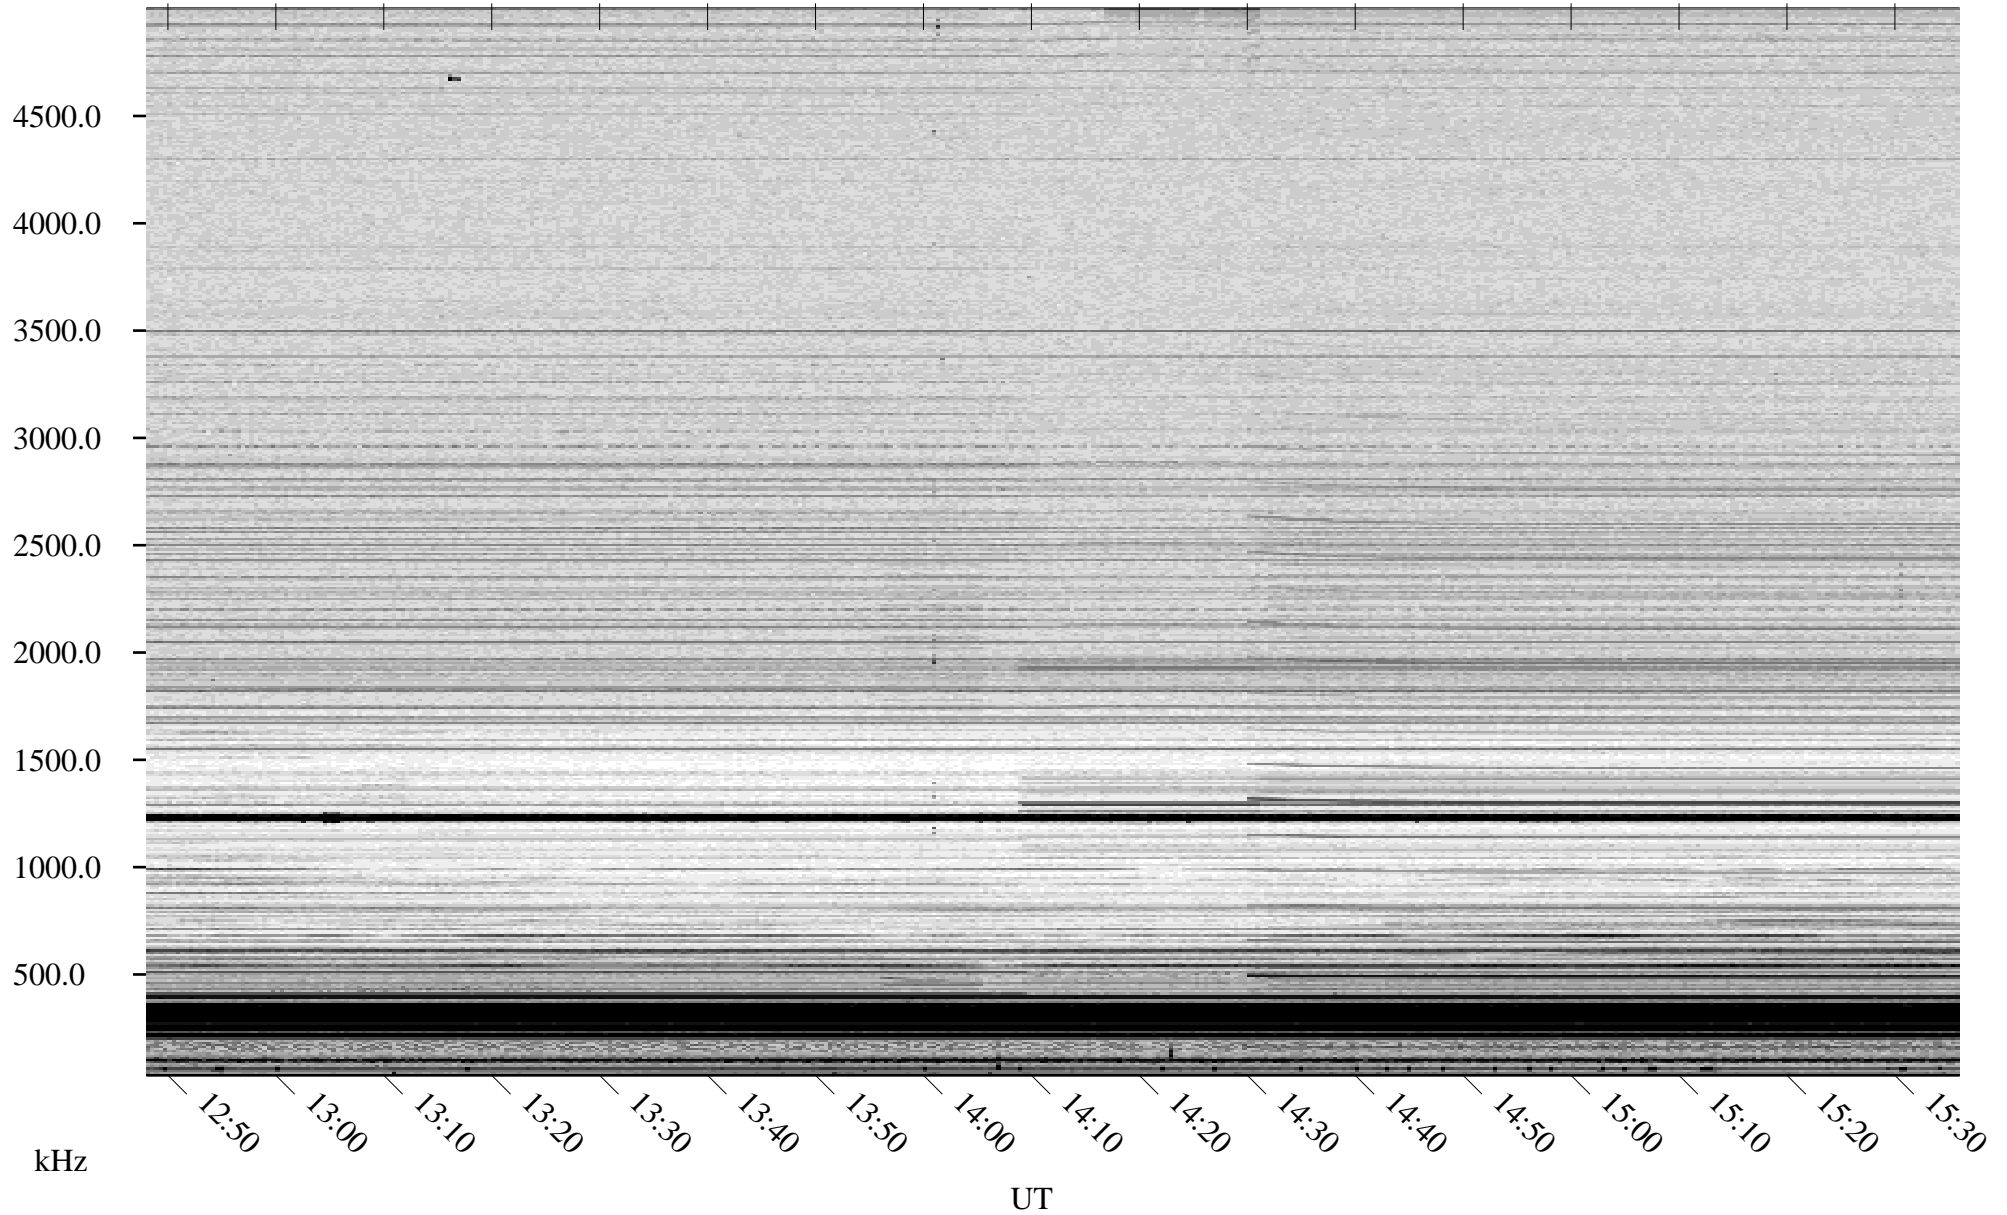

04/11/2007 Churchill, Manitoba

Linear Scale Black = 161 White = 15

CH07101L.R00m max_12

Page 1

04/11/2007 Churchill, Manitoba

Linear Scale Black = 161 White = 15

CH07101L.R00m max_12

Page 2

04/12/2007 Churchill, Manitoba

Linear Scale Black = 161 White = 15

CH07101L.R00m max_12

Page 3

04/12/2007 Churchill, Manitoba

Linear Scale Black = 161 White = 15

CH07101L.R00m max_12

Page 4

04/12/2007 Churchill, Manitoba

Linear Scale Black = 161 White = 15

CH07101L.R00m max_12

Page 5

04/12/2007 Churchill, Manitoba

Linear Scale Black = 161 White = 15

CH07101L.R00m max_12

Page 6

04/12/2007 Churchill, Manitoba

Linear Scale Black = 161 White = 15

CH07101L.R00m max_12

Page 7

04/12/2007 Churchill, Manitoba

Linear Scale Black = 161 White = 15

CH07101L.R00m max_12

Page 8