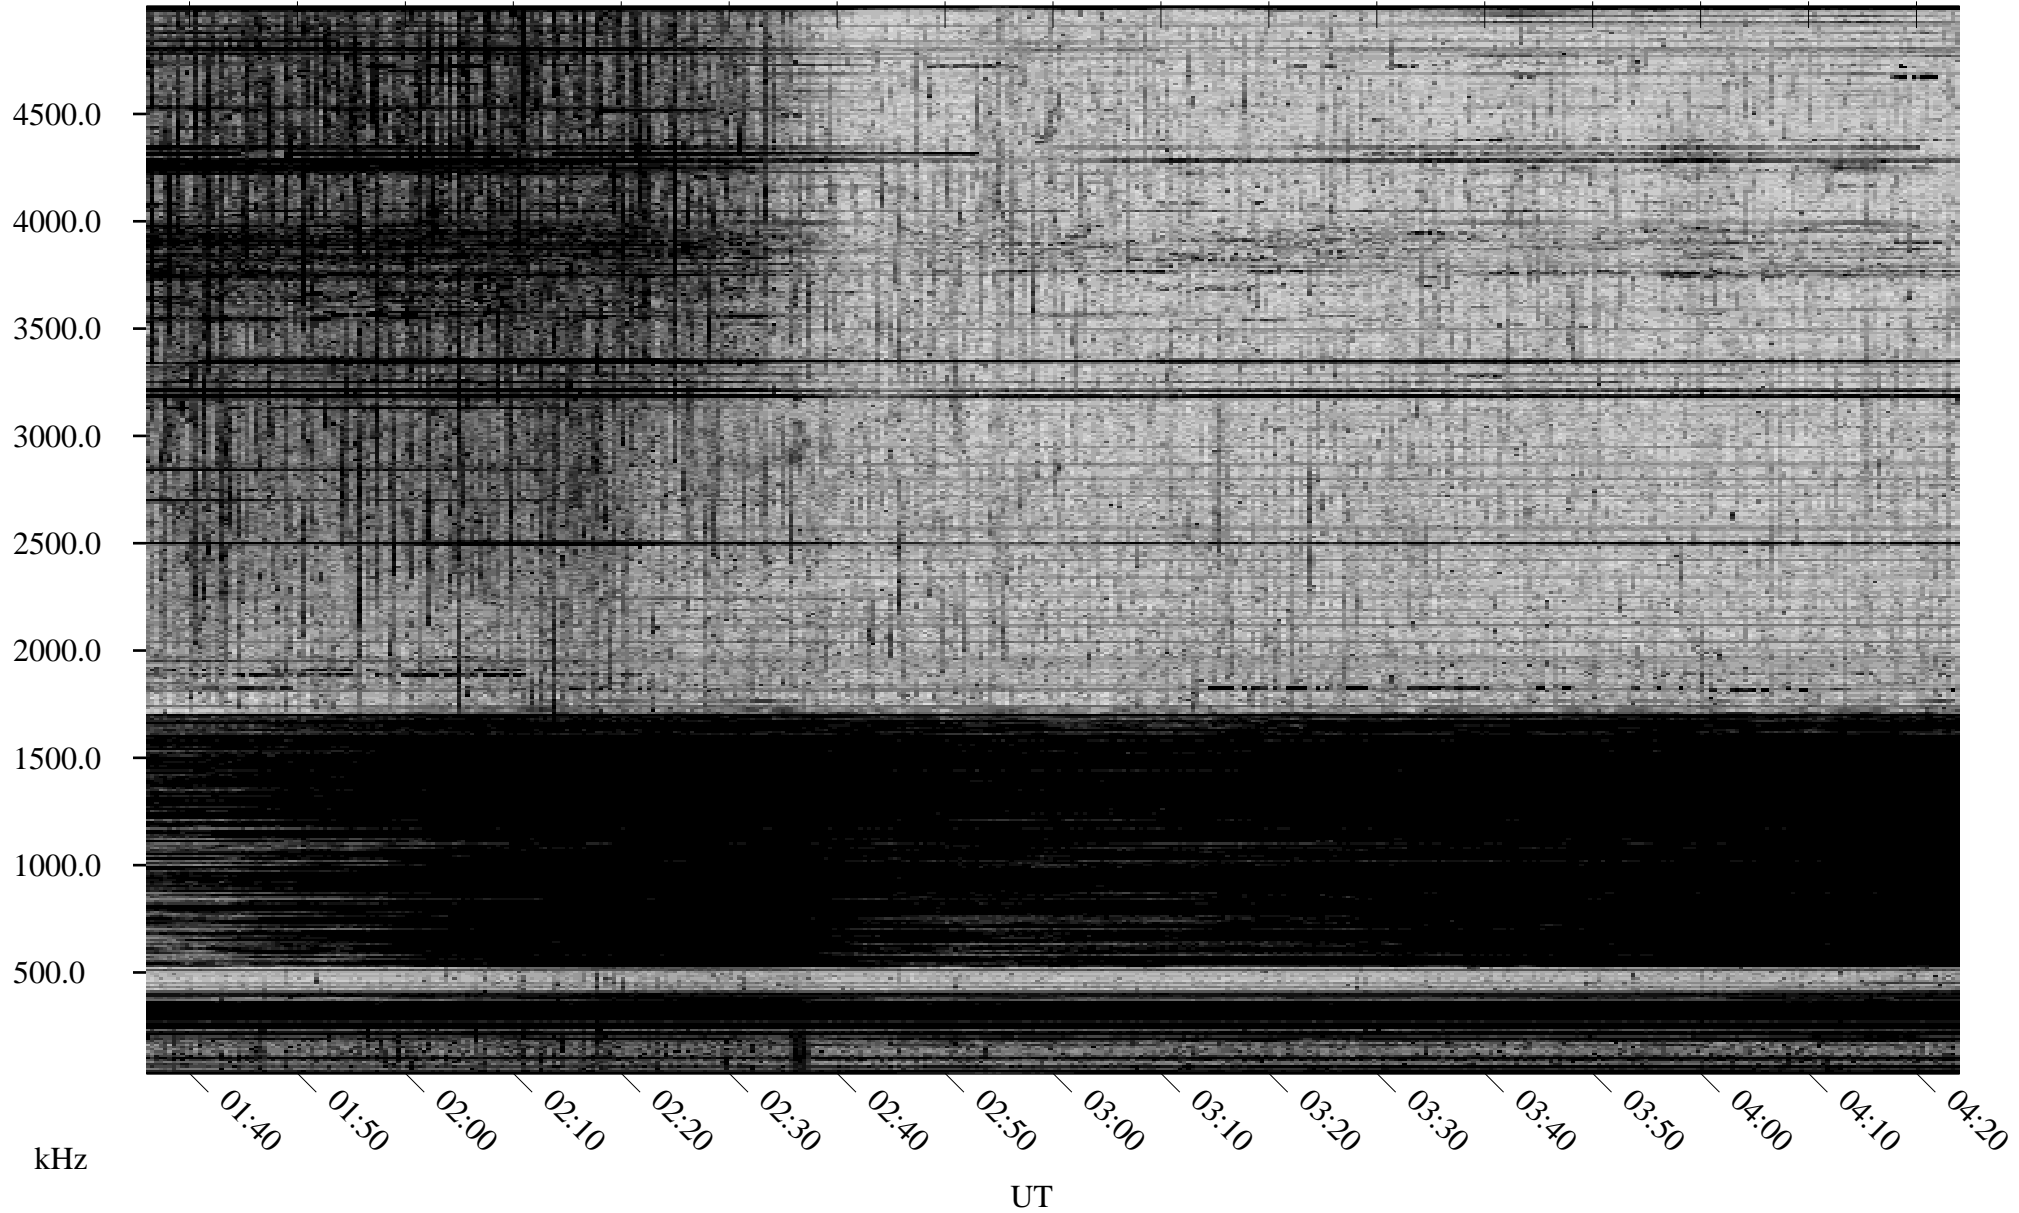

04/11/2007 Churchill, Manitoba

Linear Scale Black = 161 White = 15

CH07101L.R00m max_12

Page 1

04/11/2007 Churchill, Manitoba

Linear Scale Black = 161 White = 15

CH07101L.R00m max_12

Page 2

04/12/2007 Churchill, Manitoba

Linear Scale Black = 161 White = 15

CH07101L.R00m max_12

Page 3

04/12/2007 Churchill, Manitoba

Linear Scale Black = 161 White = 15

CH07101L.R00m max_12

Page 4

04/12/2007 Churchill, Manitoba

Linear Scale Black = 161 White = 15

CH07101L.R00m max_12

Page 5

04/12/2007 Churchill, Manitoba

Linear Scale Black = 161 White = 15

CH07101L.R00m max_12

Page 6

04/12/2007 Churchill, Manitoba

Linear Scale Black = 161 White = 15

CH07101L.R00m max_12

Page 7

04/12/2007 Churchill, Manitoba

Linear Scale Black = 161 White = 15

CH07101L.R00m max_12

Page 8