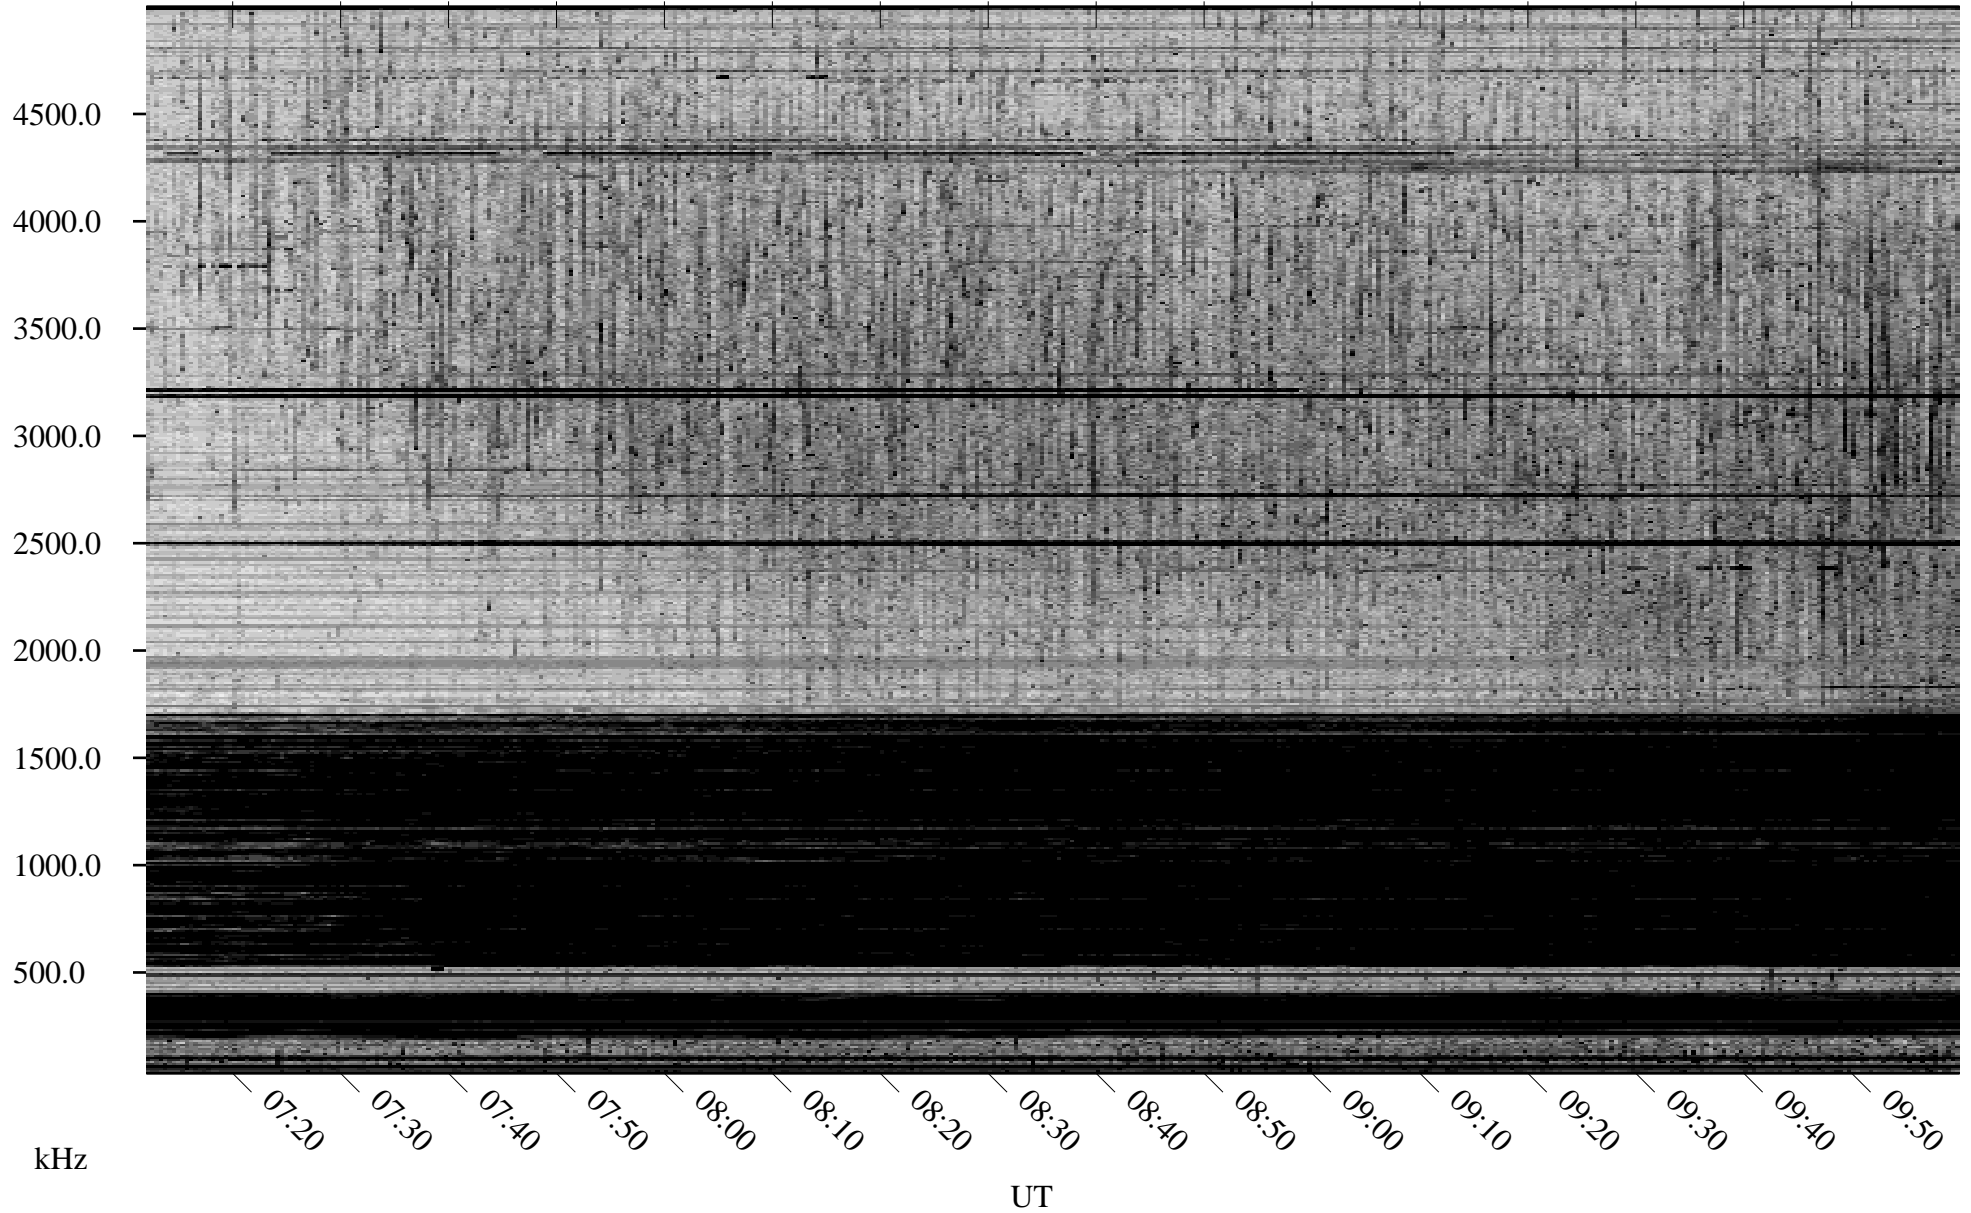

04/12/2007 Churchill, Manitoba

Linear Scale Black = 161 White = 15

CH07102L.R00m max_12

Page 1

04/12/2007 Churchill, Manitoba

Linear Scale Black = 161 White = 15

CH07102L.R00m max_12

Page 2

04/13/2007 Churchill, Manitoba

Linear Scale Black = 161 White = 15

CH07102L.R00m max_12

Page 3

04/13/2007 Churchill, Manitoba

Linear Scale Black = 161 White = 15

CH07102L.R00m max_12

Page 4

04/13/2007 Churchill, Manitoba

Linear Scale Black = 161 White = 15

CH07102L.R00m max_12

Page 5

04/13/2007 Churchill, Manitoba

Linear Scale Black = 161 White = 15

CH07102L.R00m max_12

Page 6

04/13/2007 Churchill, Manitoba

Linear Scale Black = 161 White = 15

CH07102L.R00m max_12

Page 7

04/13/2007 Churchill, Manitoba

Linear Scale Black = 161 White = 15

CH07102L.R00m max_12