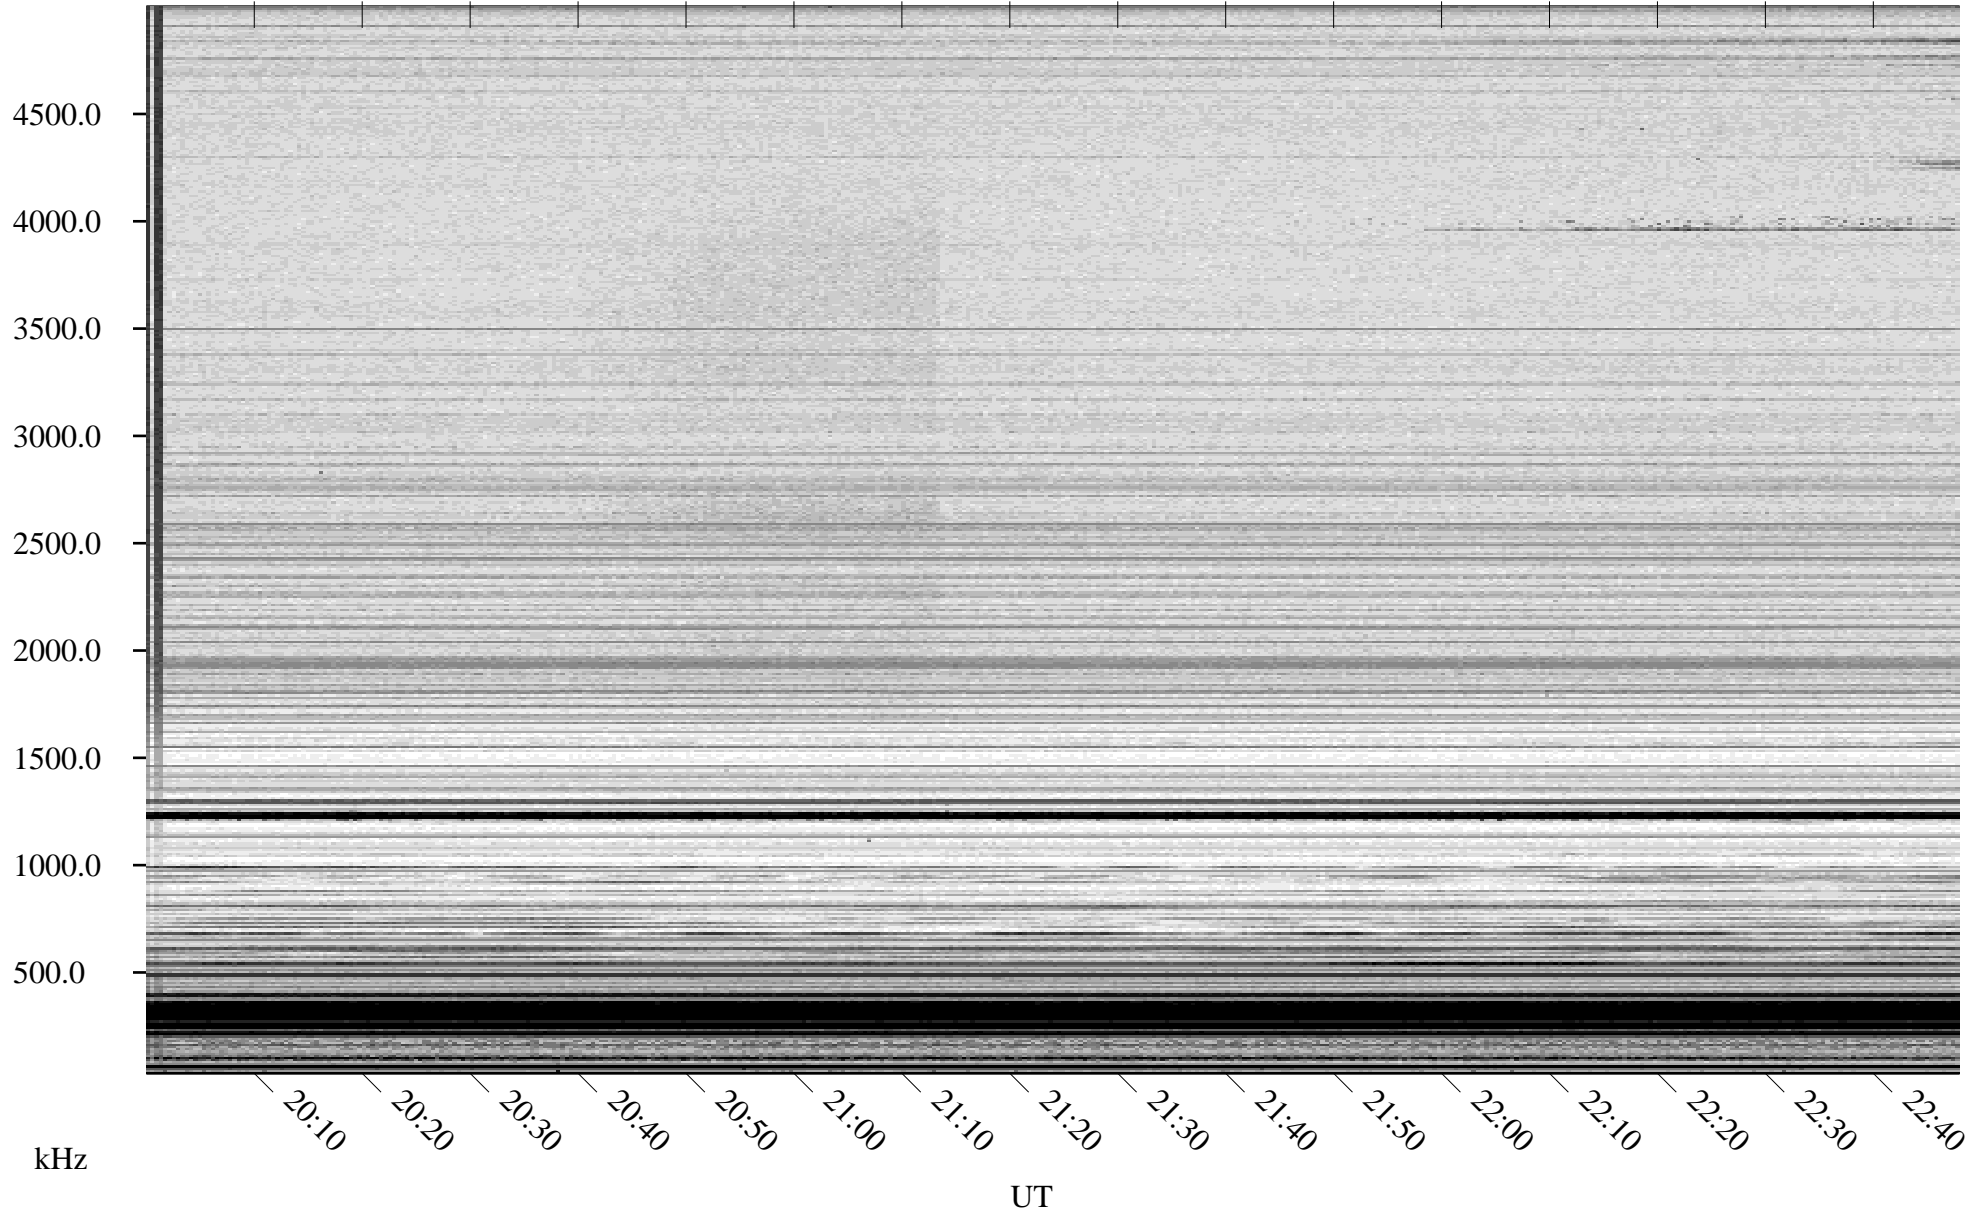

04/12/2007 Churchill, Manitoba

Linear Scale Black = 161 White = 15

CH07102L.R00m max_12

Page 1

04/12/2007 Churchill, Manitoba

Linear Scale Black = 161 White = 15

CH07102L.R00m max_12

Page 2

04/13/2007 Churchill, Manitoba

Linear Scale Black = 161 White = 15

CH07102L.R00m max_12

Page 3

04/13/2007 Churchill, Manitoba

Linear Scale Black = 161 White = 15

CH07102L.R00m max_12

Page 4

04/13/2007 Churchill, Manitoba

Linear Scale Black = 161 White = 15

CH07102L.R00m max_12

Page 5

04/13/2007 Churchill, Manitoba

Linear Scale Black = 161 White = 15

CH07102L.R00m max_12

Page 6

04/13/2007 Churchill, Manitoba

Linear Scale Black = 161 White = 15

CH07102L.R00m max_12

Page 7

04/13/2007 Churchill, Manitoba

Linear Scale Black = 161 White = 15

CH07102L.R00m max_12