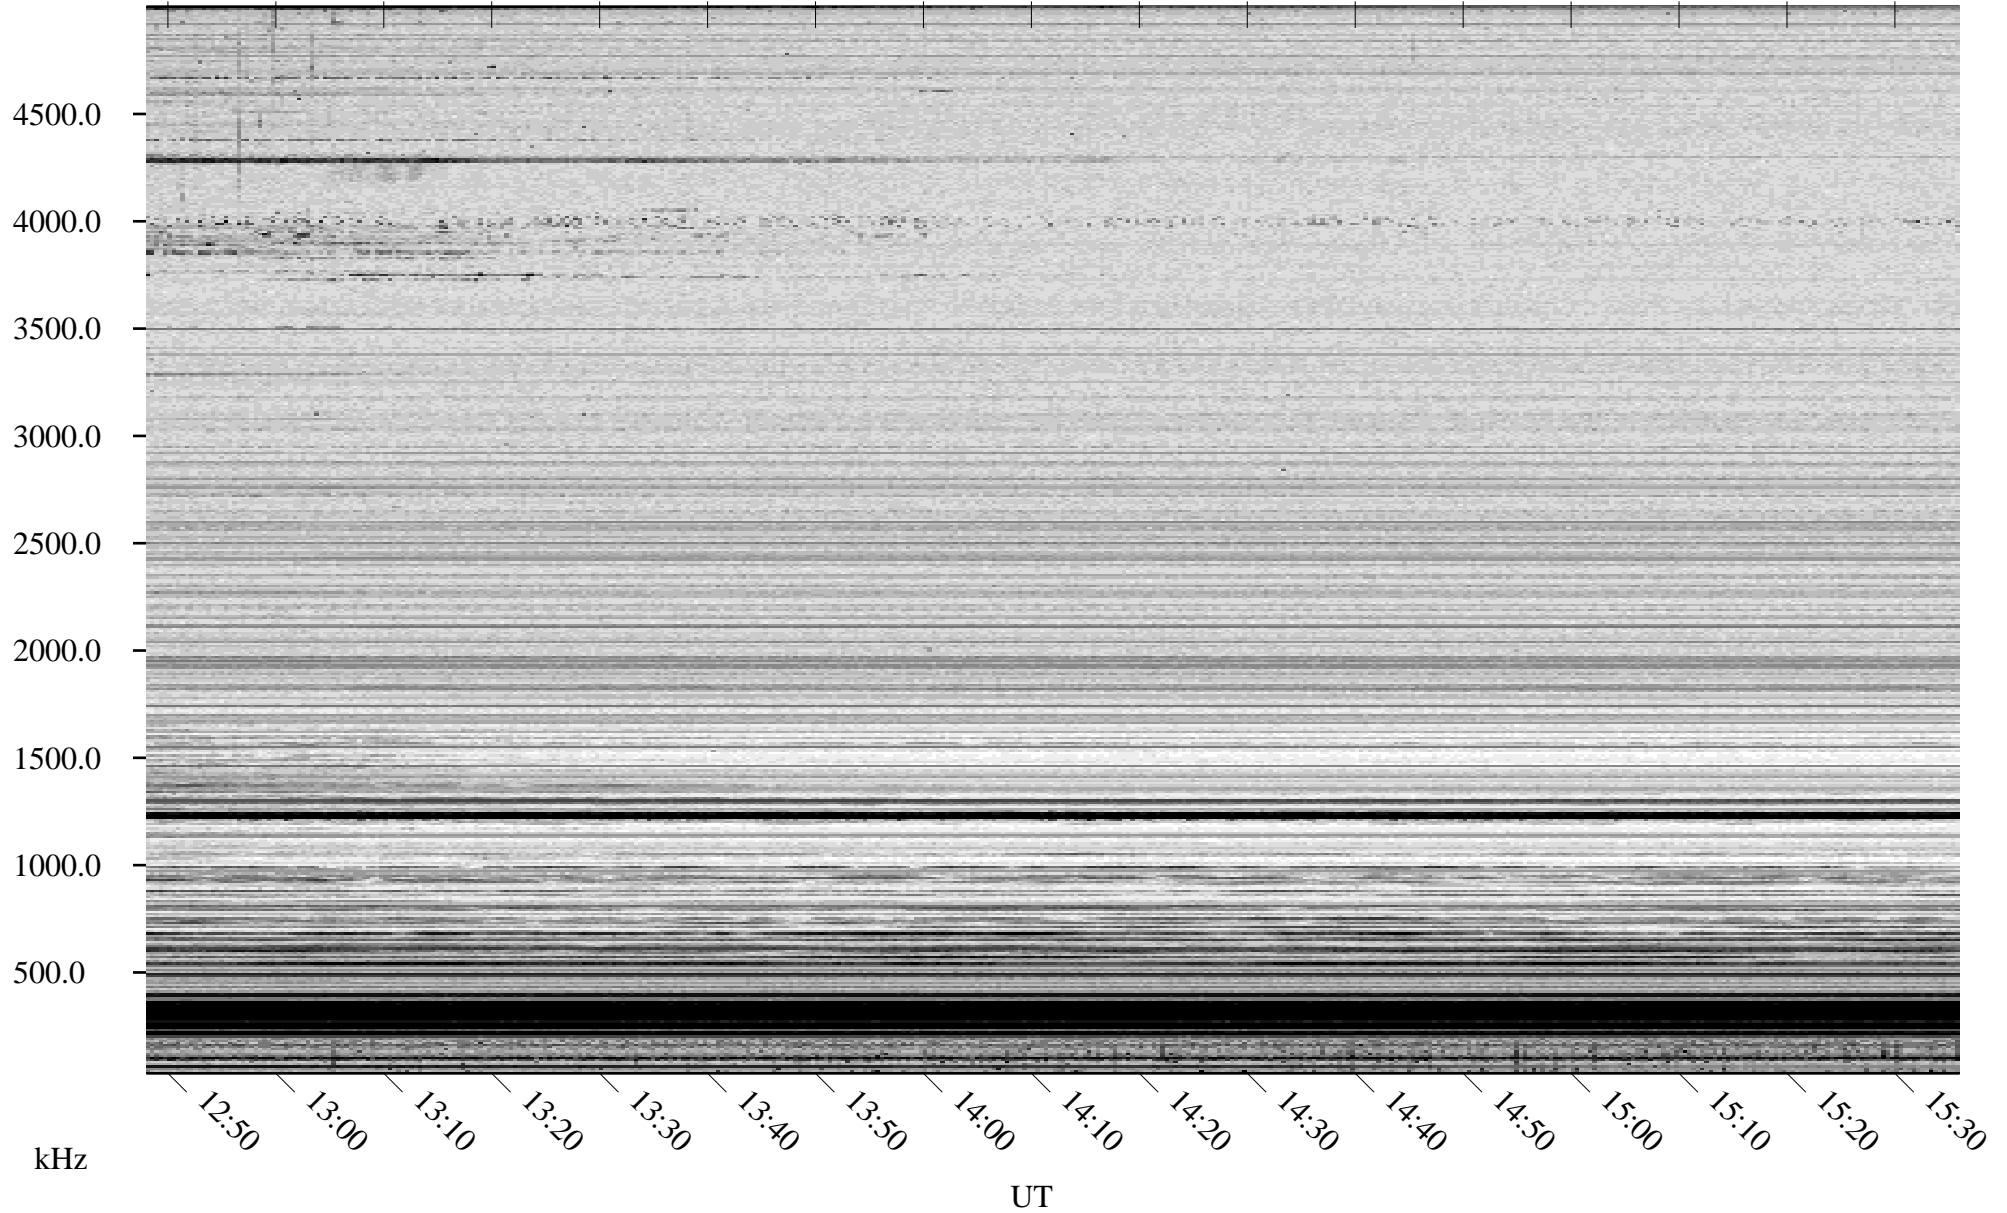

04/12/2007 Churchill, Manitoba

Linear Scale Black = 161 White = 15

CH07102L.R00m max_12

Page 1

04/12/2007 Churchill, Manitoba

Linear Scale Black = 161 White = 15

CH07102L.R00m max_12

Page 2

04/13/2007 Churchill, Manitoba

Linear Scale Black = 161 White = 15

CH07102L.R00m max_12

Page 3

04/13/2007 Churchill, Manitoba

Linear Scale Black = 161 White = 15

CH07102L.R00m max_12

Page 4

04/13/2007 Churchill, Manitoba

Linear Scale Black = 161 White = 15

CH07102L.R00m max_12

Page 5

04/13/2007 Churchill, Manitoba

Linear Scale Black = 161 White = 15

CH07102L.R00m max_12

Page 6

04/13/2007 Churchill, Manitoba

Linear Scale Black = 161 White = 15

CH07102L.R00m max_12

Page 7

04/13/2007 Churchill, Manitoba

Linear Scale Black = 161 White = 15

CH07102L.R00m max_12