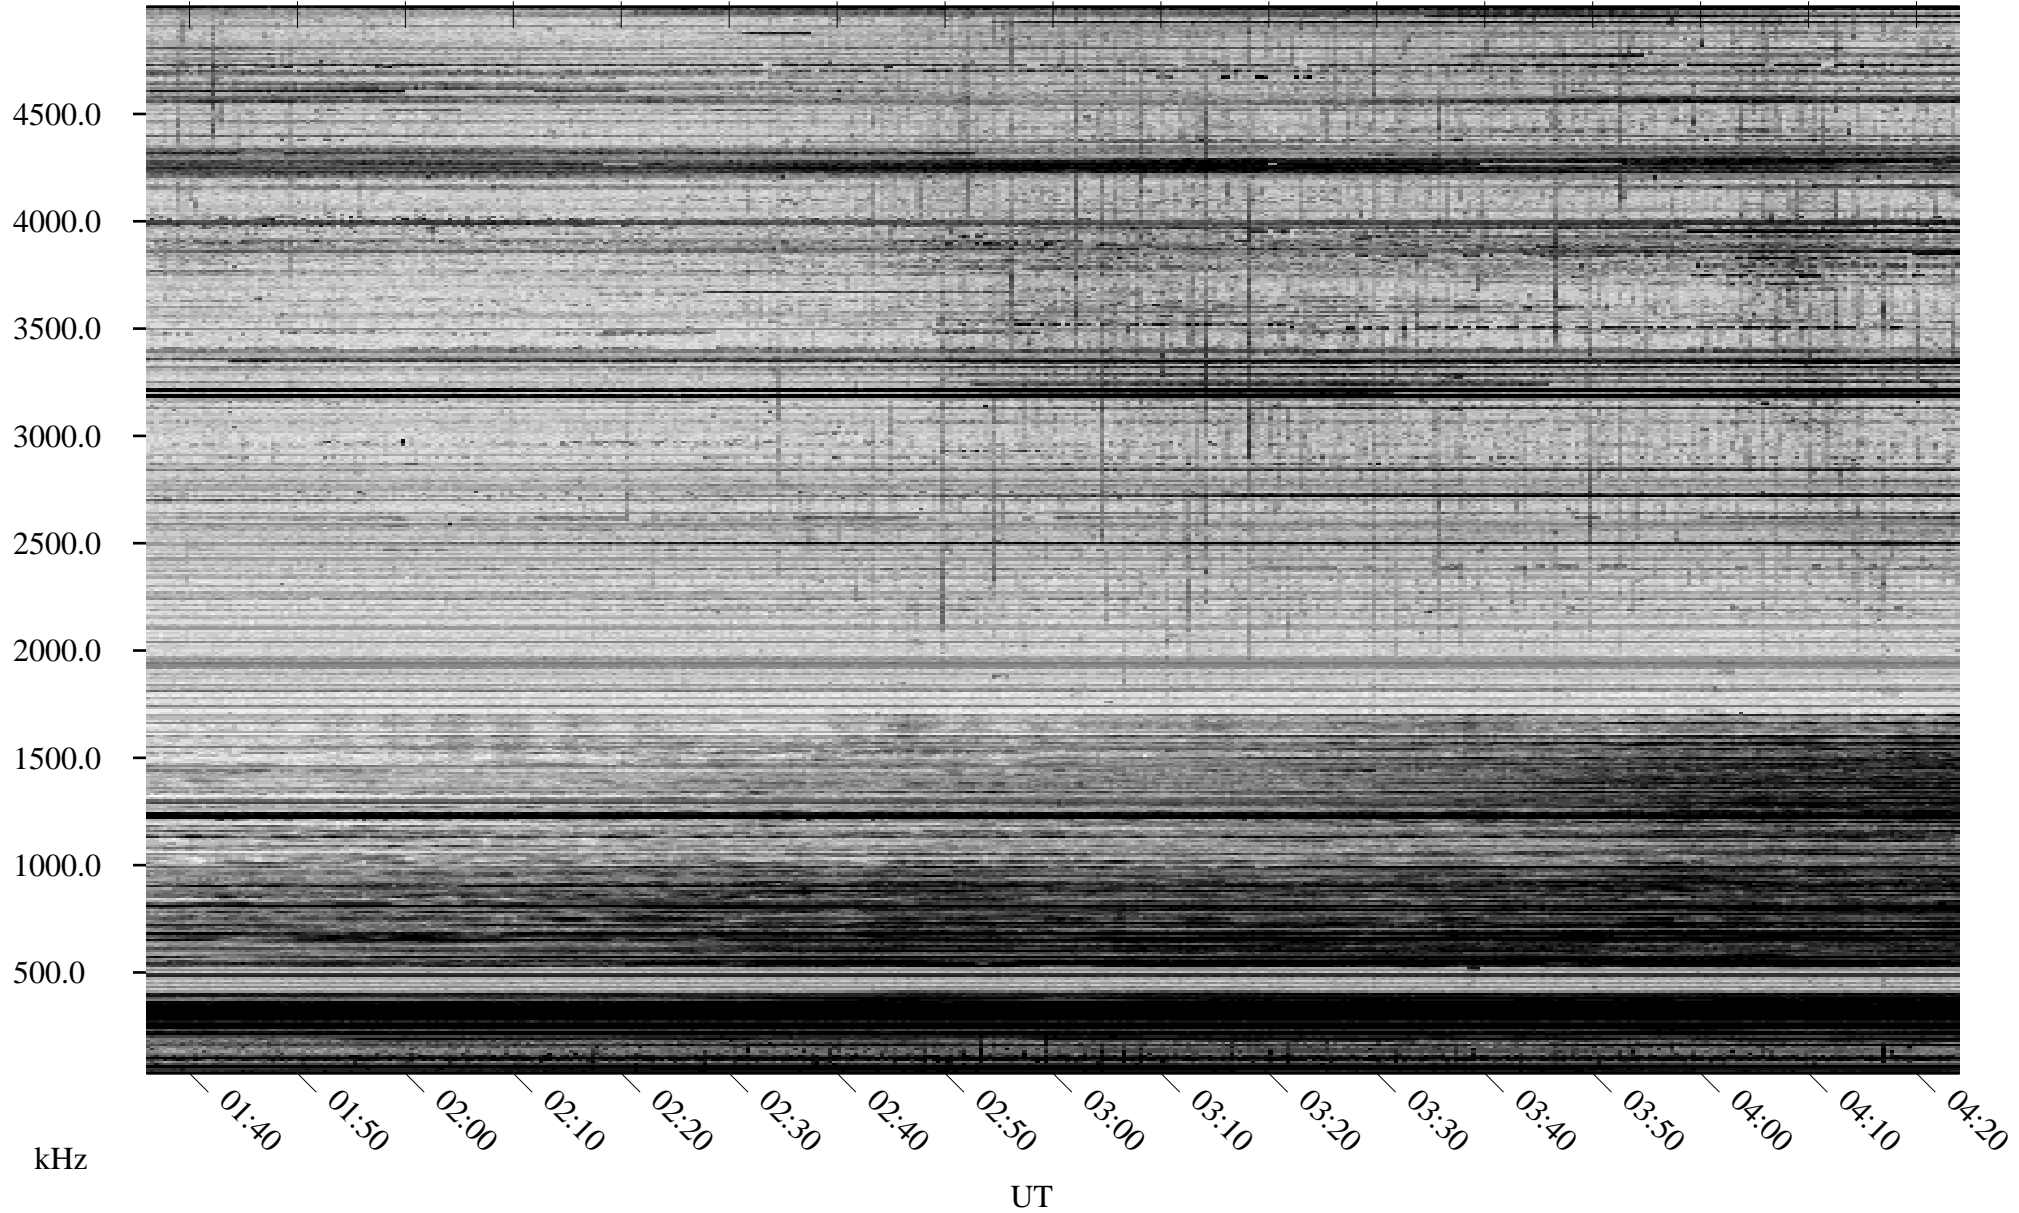

04/12/2007 Churchill, Manitoba

Linear Scale Black = 161 White = 15

CH07102L.R00m max_12

Page 1

04/12/2007 Churchill, Manitoba

Linear Scale Black = 161 White = 15

CH07102L.R00m max_12

Page 2

04/13/2007 Churchill, Manitoba

Linear Scale Black = 161 White = 15

CH07102L.R00m max_12

Page 3

04/13/2007 Churchill, Manitoba

Linear Scale Black = 161 White = 15

CH07102L.R00m max_12

Page 4

04/13/2007 Churchill, Manitoba

Linear Scale Black = 161 White = 15

CH07102L.R00m max_12

Page 5

04/13/2007 Churchill, Manitoba

Linear Scale Black = 161 White = 15

CH07102L.R00m max_12

Page 6

04/13/2007 Churchill, Manitoba

Linear Scale Black = 161 White = 15

CH07102L.R00m max_12

Page 7

04/13/2007 Churchill, Manitoba

Linear Scale Black = 161 White = 15

CH07102L.R00m max_12