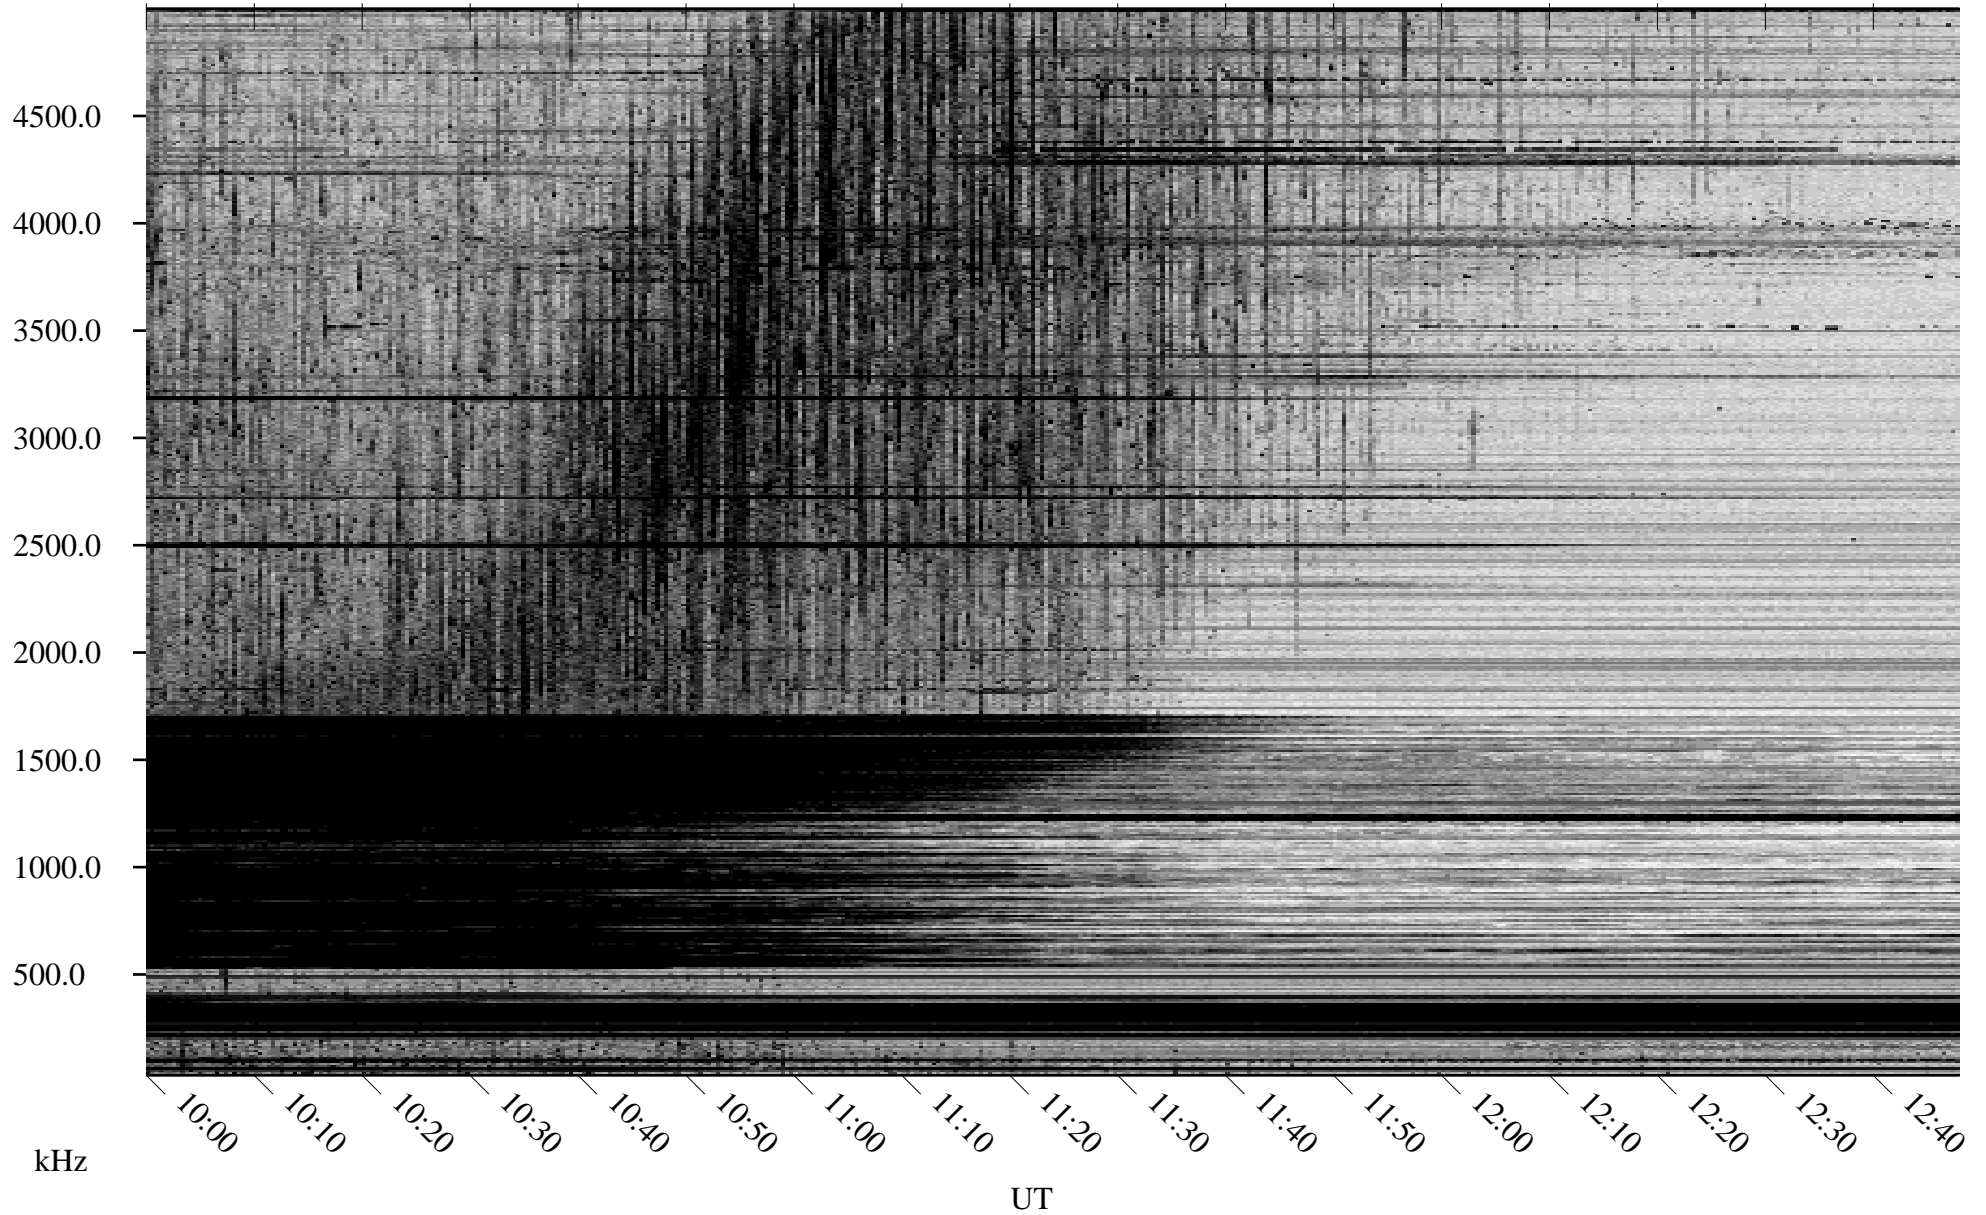

04/12/2007 Churchill, Manitoba

Linear Scale Black = 161 White = 15

CH07102L.R00m max_12

Page 1

04/12/2007 Churchill, Manitoba

Linear Scale Black = 161 White = 15

CH07102L.R00m max_12

Page 2

04/13/2007 Churchill, Manitoba

Linear Scale Black = 161 White = 15

CH07102L.R00m max_12

Page 3

04/13/2007 Churchill, Manitoba

Linear Scale Black = 161 White = 15

CH07102L.R00m max_12

Page 4

04/13/2007 Churchill, Manitoba

Linear Scale Black = 161 White = 15

CH07102L.R00m max_12

Page 5

04/13/2007 Churchill, Manitoba

Linear Scale Black = 161 White = 15

CH07102L.R00m max_12

Page 6

04/13/2007 Churchill, Manitoba

Linear Scale Black = 161 White = 15

CH07102L.R00m max_12

Page 7

04/13/2007 Churchill, Manitoba

Linear Scale Black = 161 White = 15

CH07102L.R00m max_12