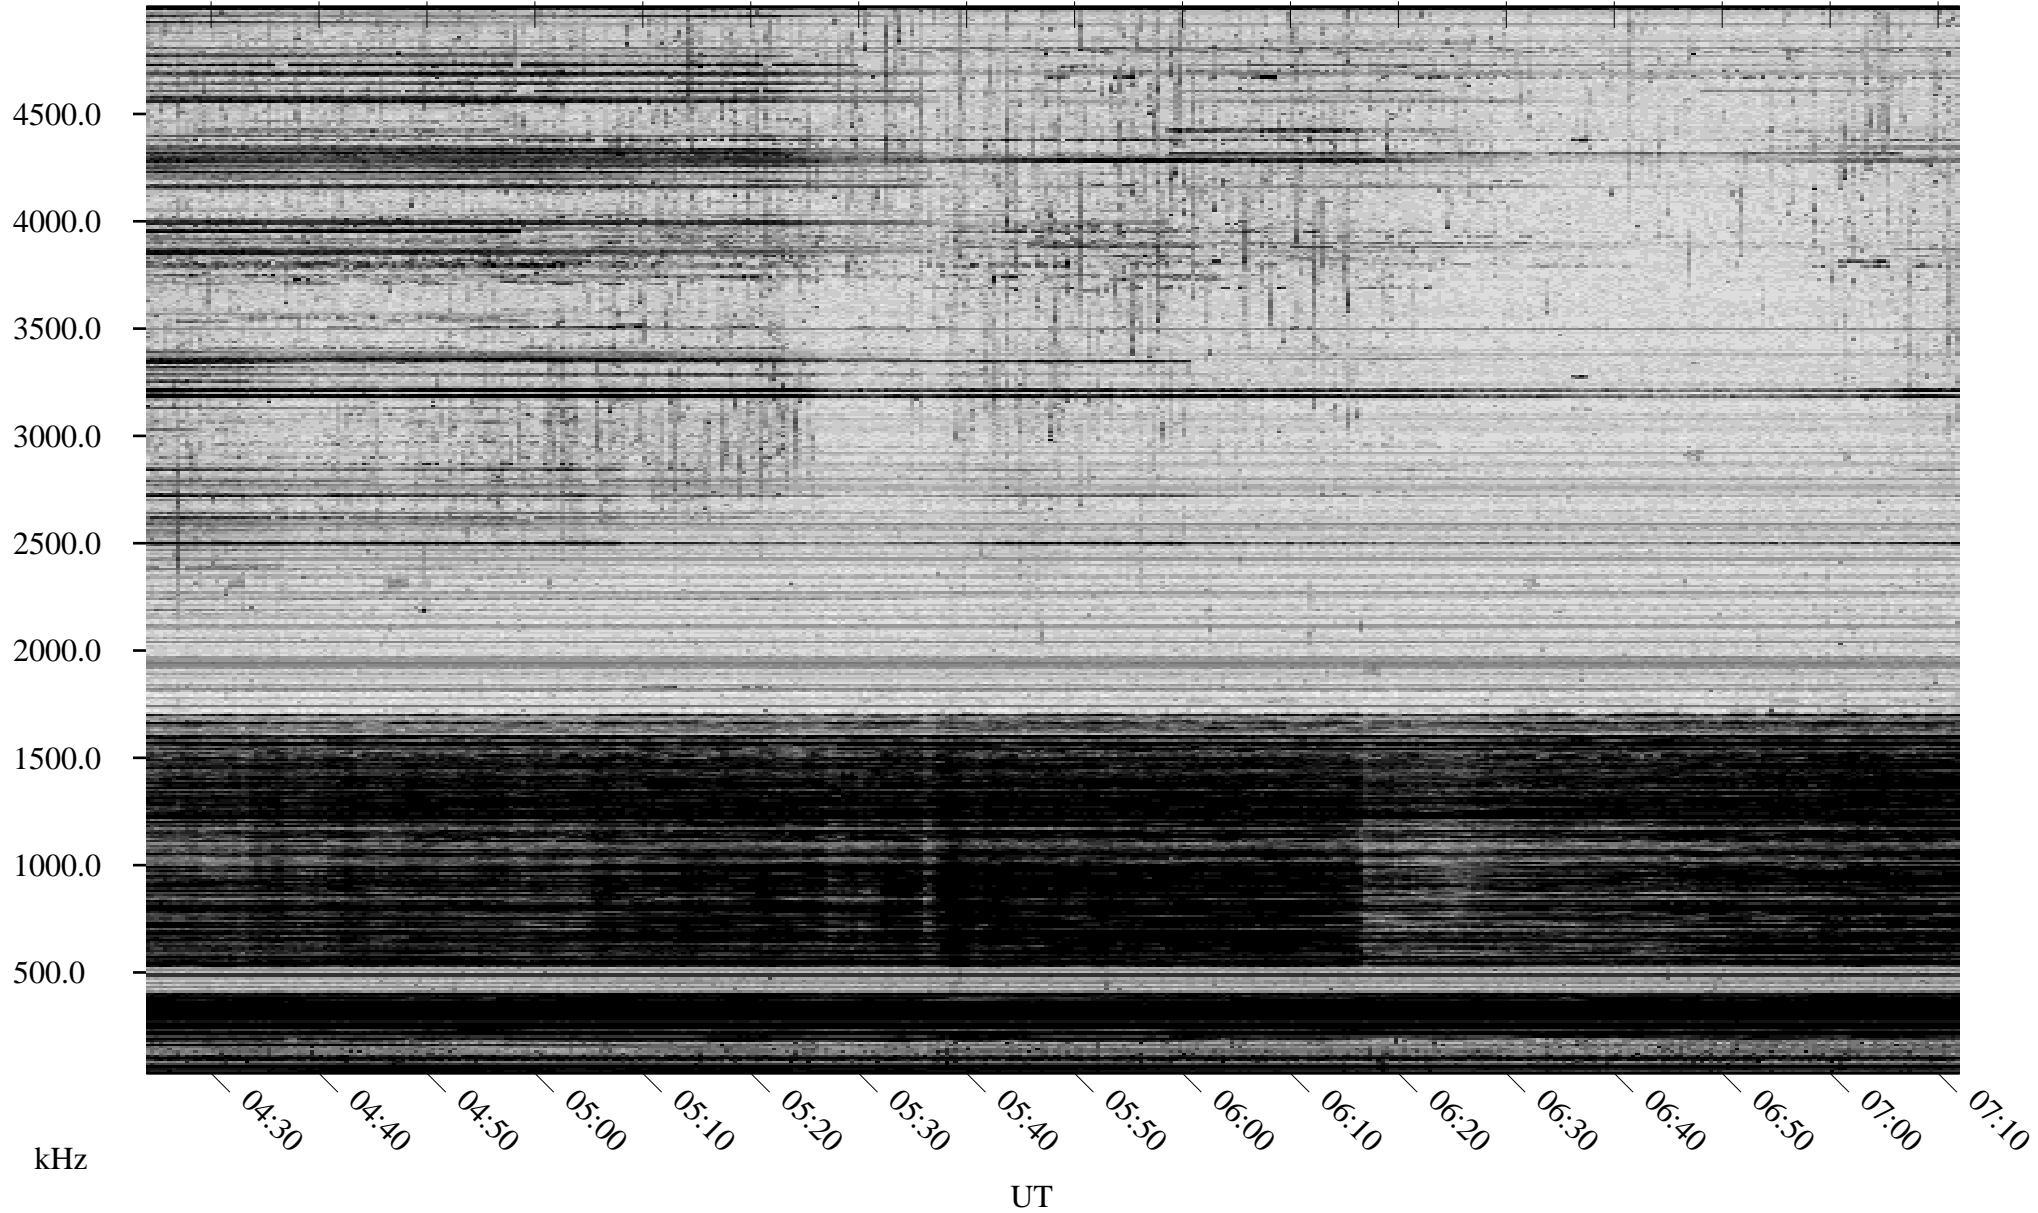

04/12/2007 Churchill, Manitoba

Linear Scale Black = 161 White = 15

CH07102L.R00m max_12

Page 1

04/12/2007 Churchill, Manitoba

Linear Scale Black = 161 White = 15

CH07102L.R00m max_12

Page 2

04/13/2007 Churchill, Manitoba

Linear Scale Black = 161 White = 15

CH07102L.R00m max_12

Page 3

04/13/2007 Churchill, Manitoba

Linear Scale Black = 161 White = 15

CH07102L.R00m max_12

Page 4

04/13/2007 Churchill, Manitoba

Linear Scale Black = 161 White = 15

CH07102L.R00m max_12

Page 5

04/13/2007 Churchill, Manitoba

Linear Scale Black = 161 White = 15

CH07102L.R00m max_12

Page 6

04/13/2007 Churchill, Manitoba

Linear Scale Black = 161 White = 15

CH07102L.R00m max_12

Page 7

04/13/2007 Churchill, Manitoba

Linear Scale Black = 161 White = 15

CH07102L.R00m max_12