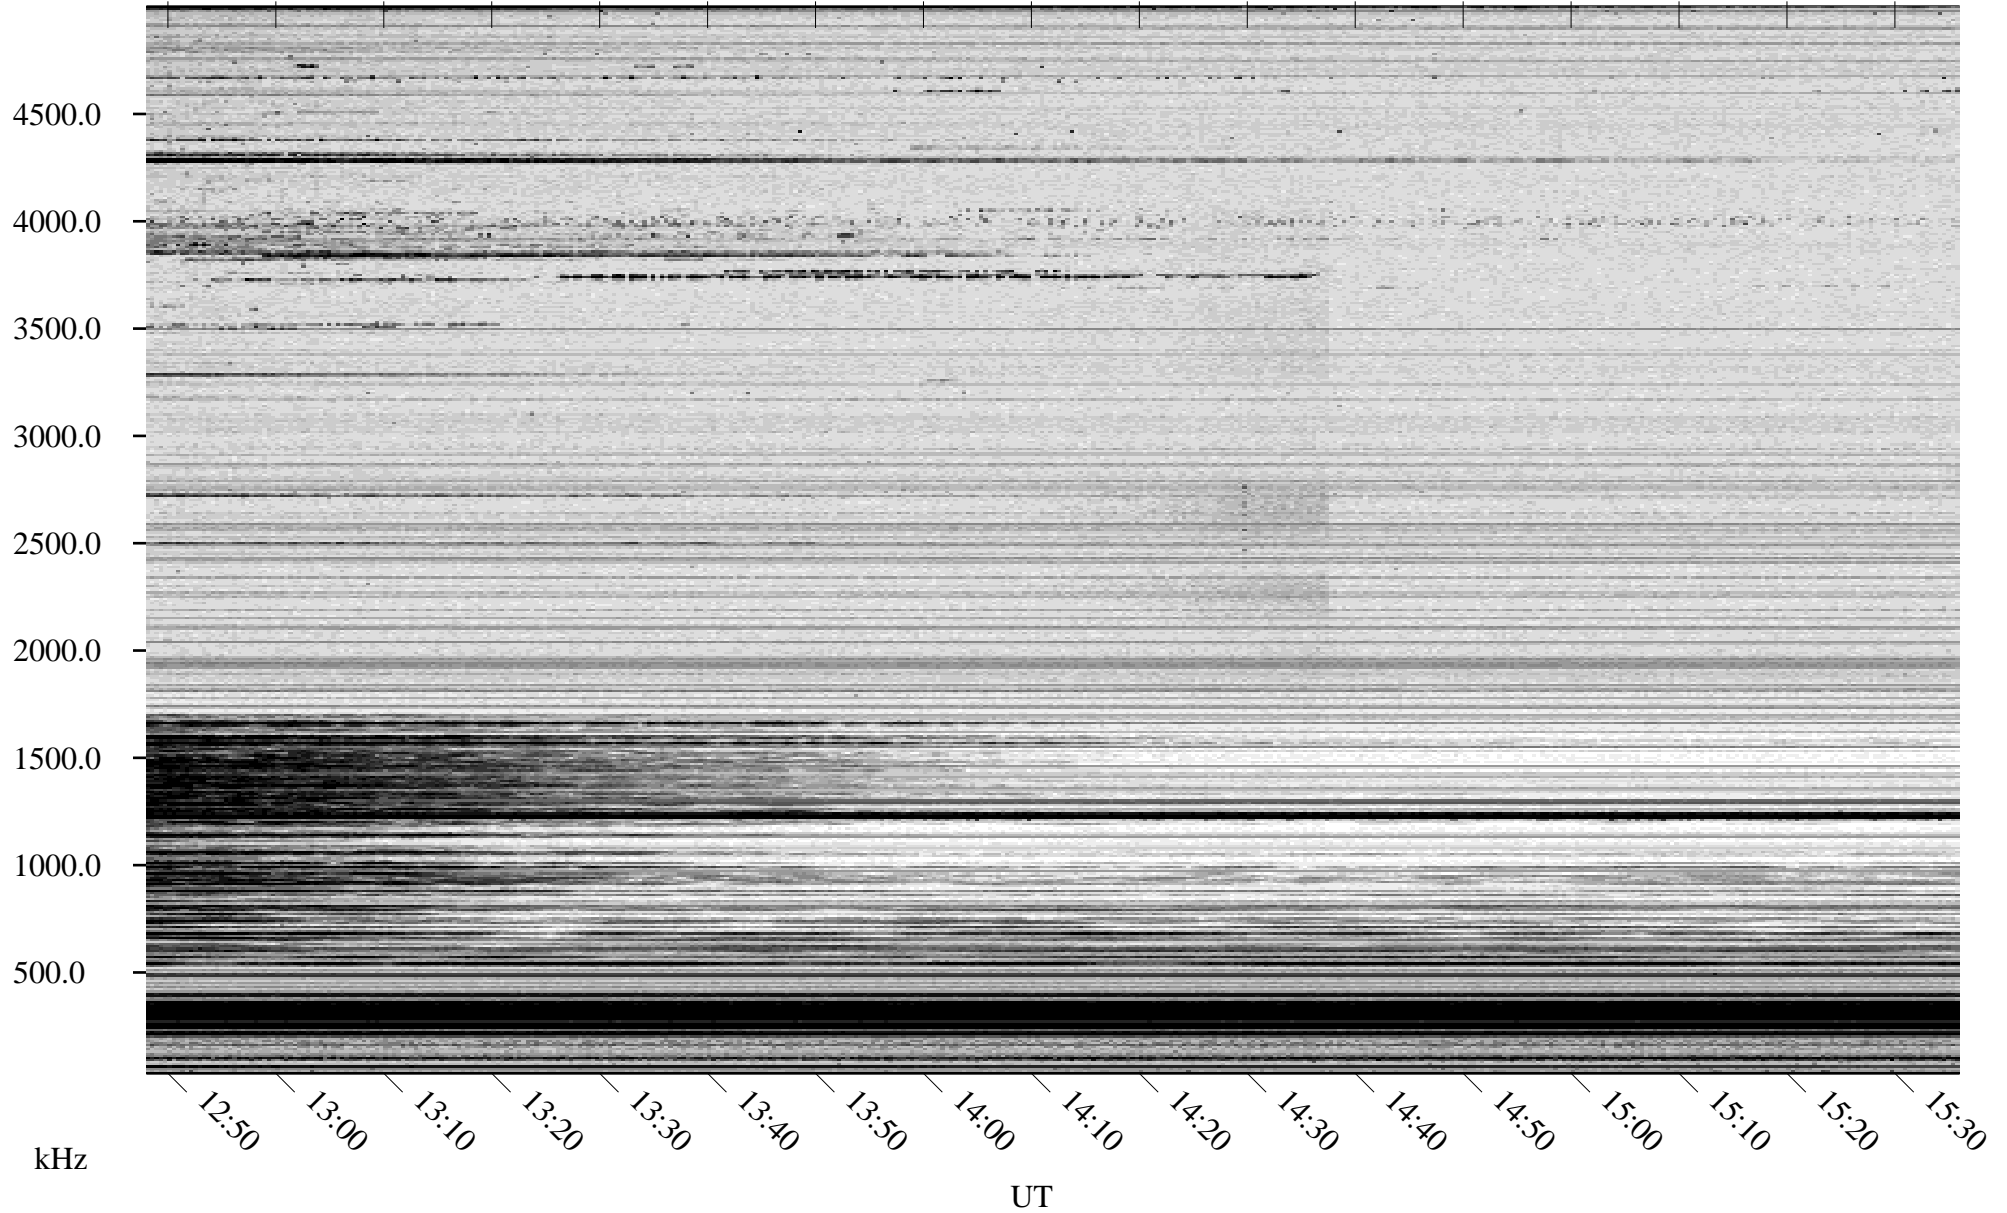

04/13/2007 Churchill, Manitoba

Linear Scale Black = 161 White = 15

CH07103L.R00m max_12

Page 1

04/13/2007 Churchill, Manitoba

Linear Scale Black = 161 White = 15

CH07103L.R00m max_12

Page 2

04/14/2007 Churchill, Manitoba

Linear Scale Black = 161 White = 15

CH07103L.R00m max_12

Page 3

04/14/2007 Churchill, Manitoba

Linear Scale Black = 161 White = 15

CH07103L.R00m max_12

Page 4

04/14/2007 Churchill, Manitoba

Linear Scale Black = 161 White = 15

CH07103L.R00m max_12

Page 5

04/14/2007 Churchill, Manitoba

Linear Scale Black = 161 White = 15

CH07103L.R00m max_12

Page 6

04/14/2007 Churchill, Manitoba

Linear Scale Black = 161 White = 15

CH07103L.R00m max_12

Page 7

04/14/2007 Churchill, Manitoba

Linear Scale Black = 161 White = 15

CH07103L.R00m max_12