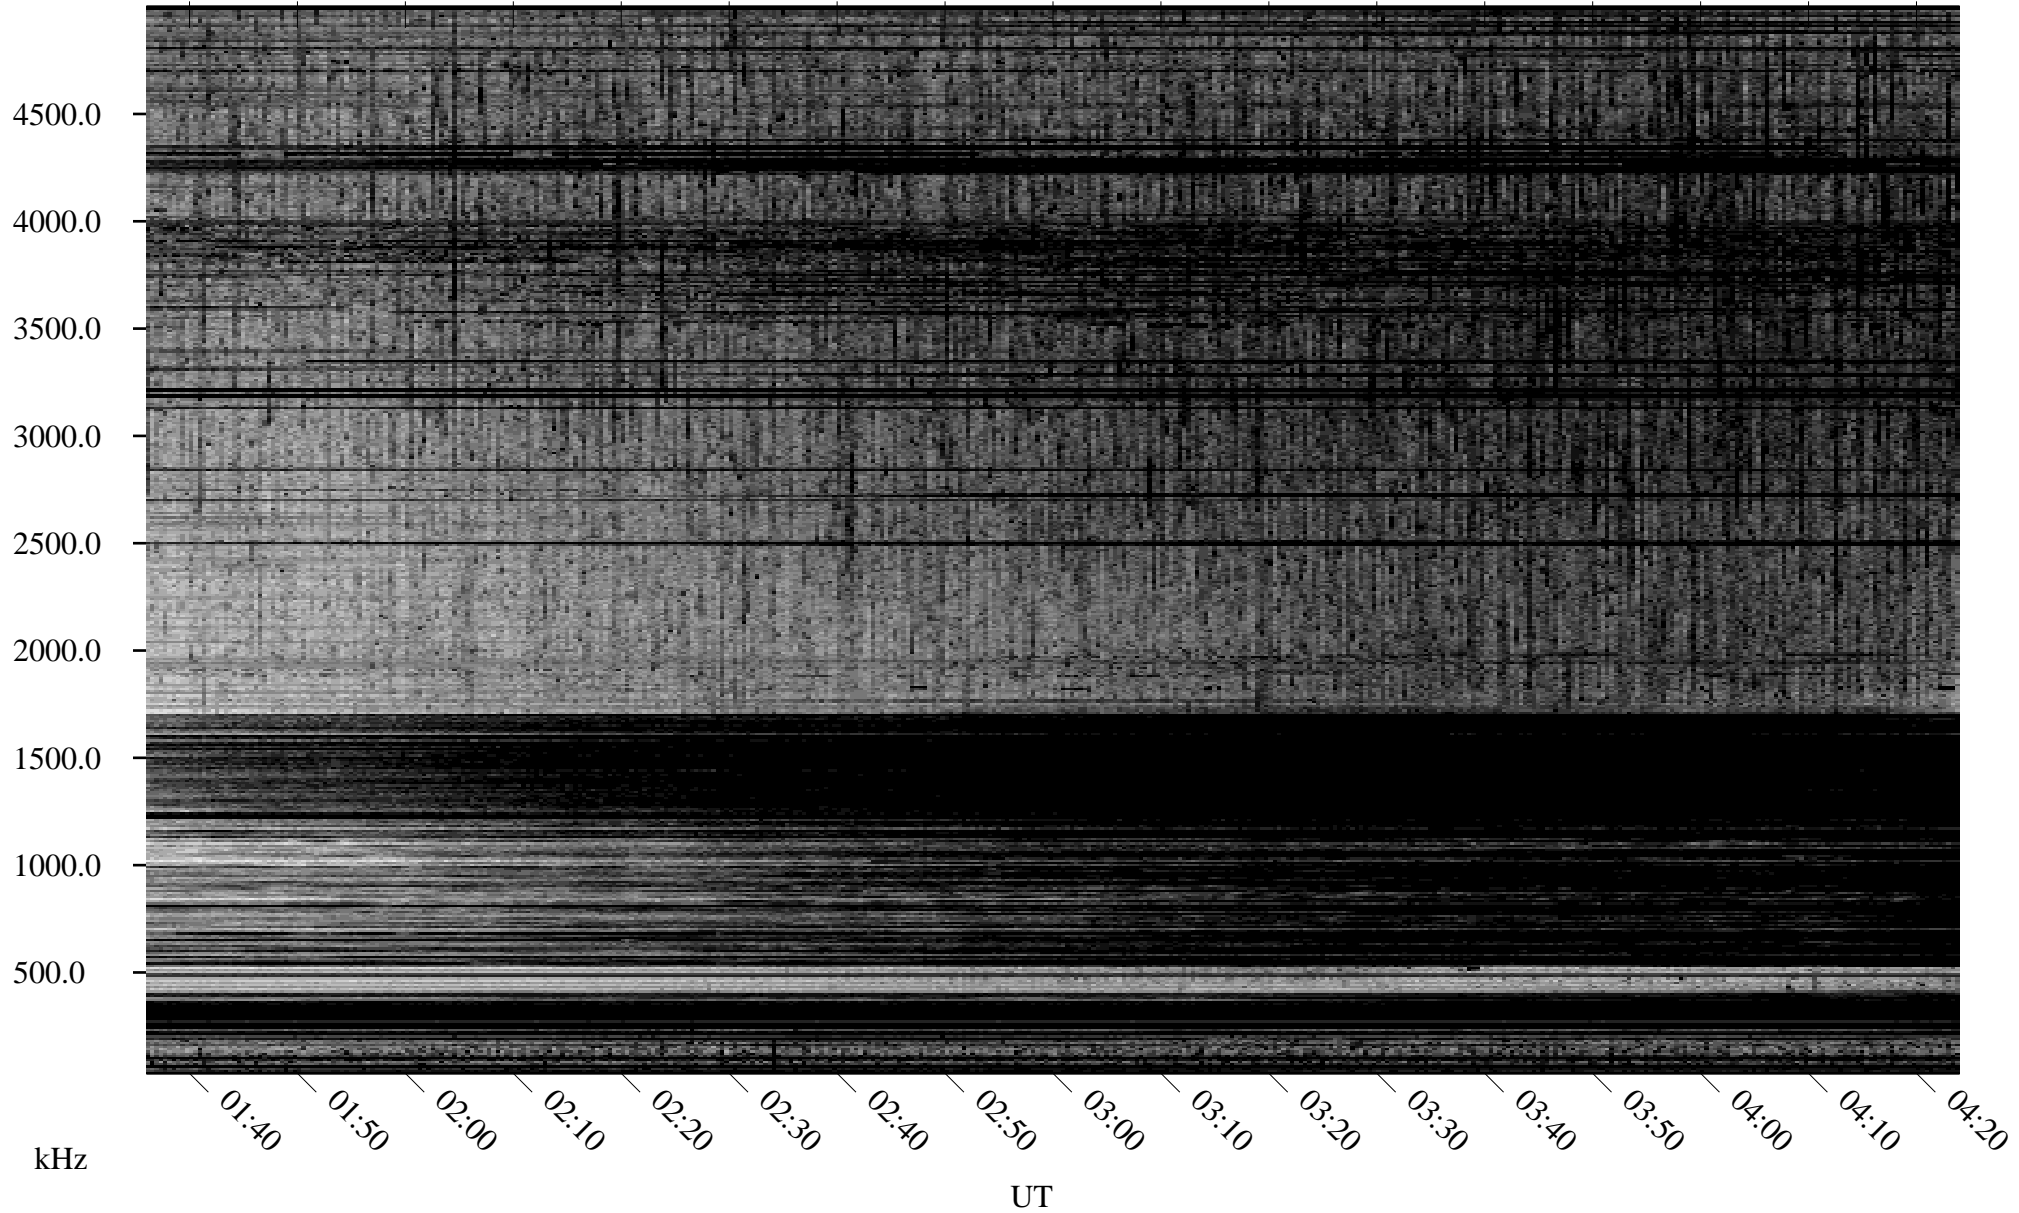

04/13/2007 Churchill, Manitoba

Linear Scale Black = 161 White = 15

CH07103L.R00m max_12

Page 1

04/13/2007 Churchill, Manitoba

Linear Scale Black = 161 White = 15

CH07103L.R00m max_12

Page 2

04/14/2007 Churchill, Manitoba

Linear Scale Black = 161 White = 15

CH07103L.R00m max_12

Page 3

04/14/2007 Churchill, Manitoba

Linear Scale Black = 161 White = 15

CH07103L.R00m max_12

Page 4

04/14/2007 Churchill, Manitoba

Linear Scale Black = 161 White = 15

CH07103L.R00m max_12

Page 5

04/14/2007 Churchill, Manitoba

Linear Scale Black = 161 White = 15

CH07103L.R00m max_12

Page 6

04/14/2007 Churchill, Manitoba

Linear Scale Black = 161 White = 15

CH07103L.R00m max_12

Page 7

04/14/2007 Churchill, Manitoba

Linear Scale Black = 161 White = 15

CH07103L.R00m max_12