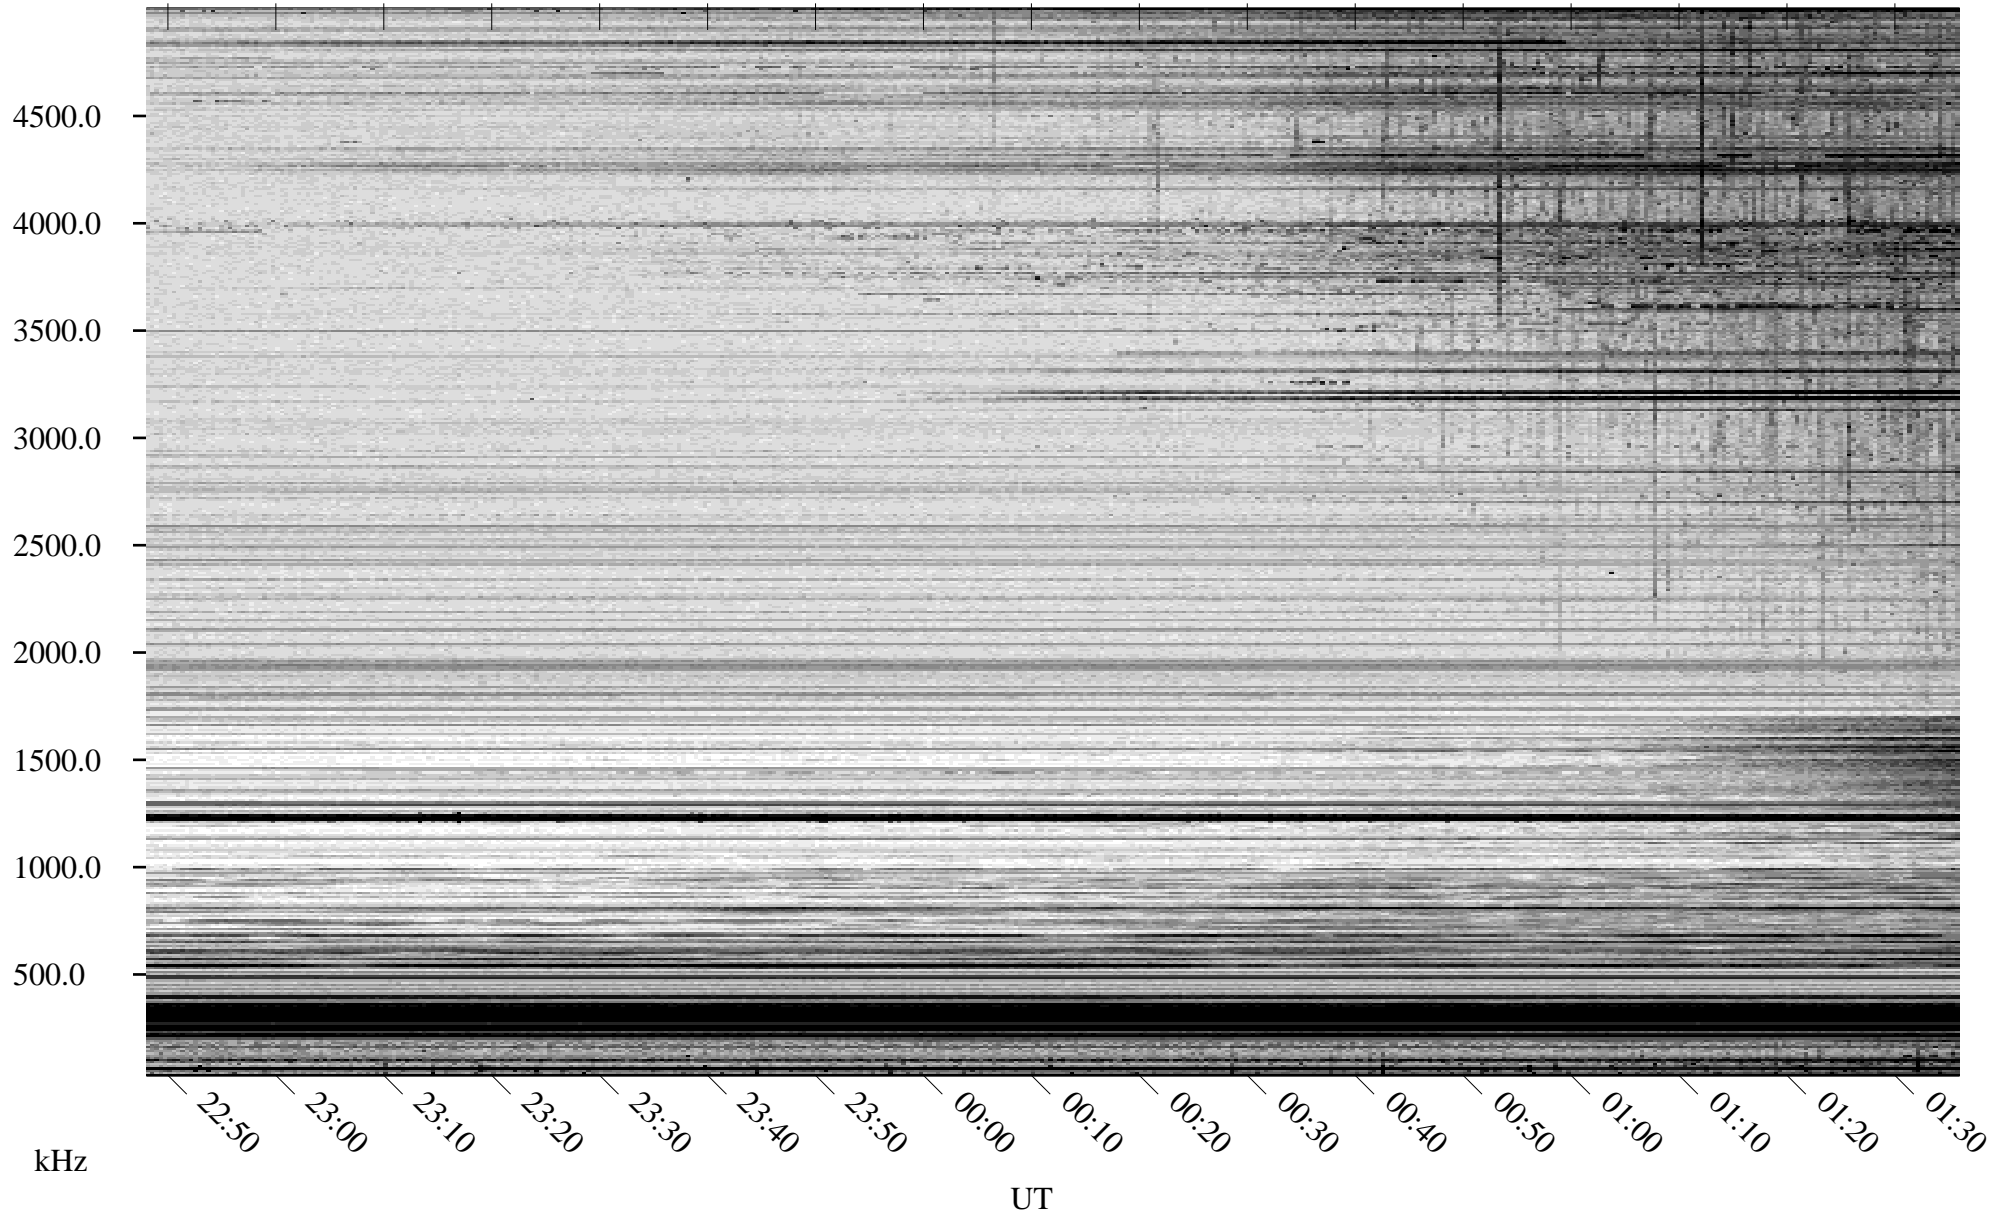

04/13/2007 Churchill, Manitoba

Linear Scale Black = 161 White = 15

CH07103L.R00m max_12

Page 1

04/13/2007 Churchill, Manitoba

Linear Scale Black = 161 White = 15

CH07103L.R00m max_12

Page 2

04/14/2007 Churchill, Manitoba

Linear Scale Black = 161 White = 15

CH07103L.R00m max_12

Page 3

04/14/2007 Churchill, Manitoba

Linear Scale Black = 161 White = 15

CH07103L.R00m max_12

Page 4

04/14/2007 Churchill, Manitoba

Linear Scale Black = 161 White = 15

CH07103L.R00m max_12

Page 5

04/14/2007 Churchill, Manitoba

Linear Scale Black = 161 White = 15

CH07103L.R00m max_12

Page 6

04/14/2007 Churchill, Manitoba

Linear Scale Black = 161 White = 15

CH07103L.R00m max_12

Page 7

04/14/2007 Churchill, Manitoba

Linear Scale Black = 161 White = 15

CH07103L.R00m max_12