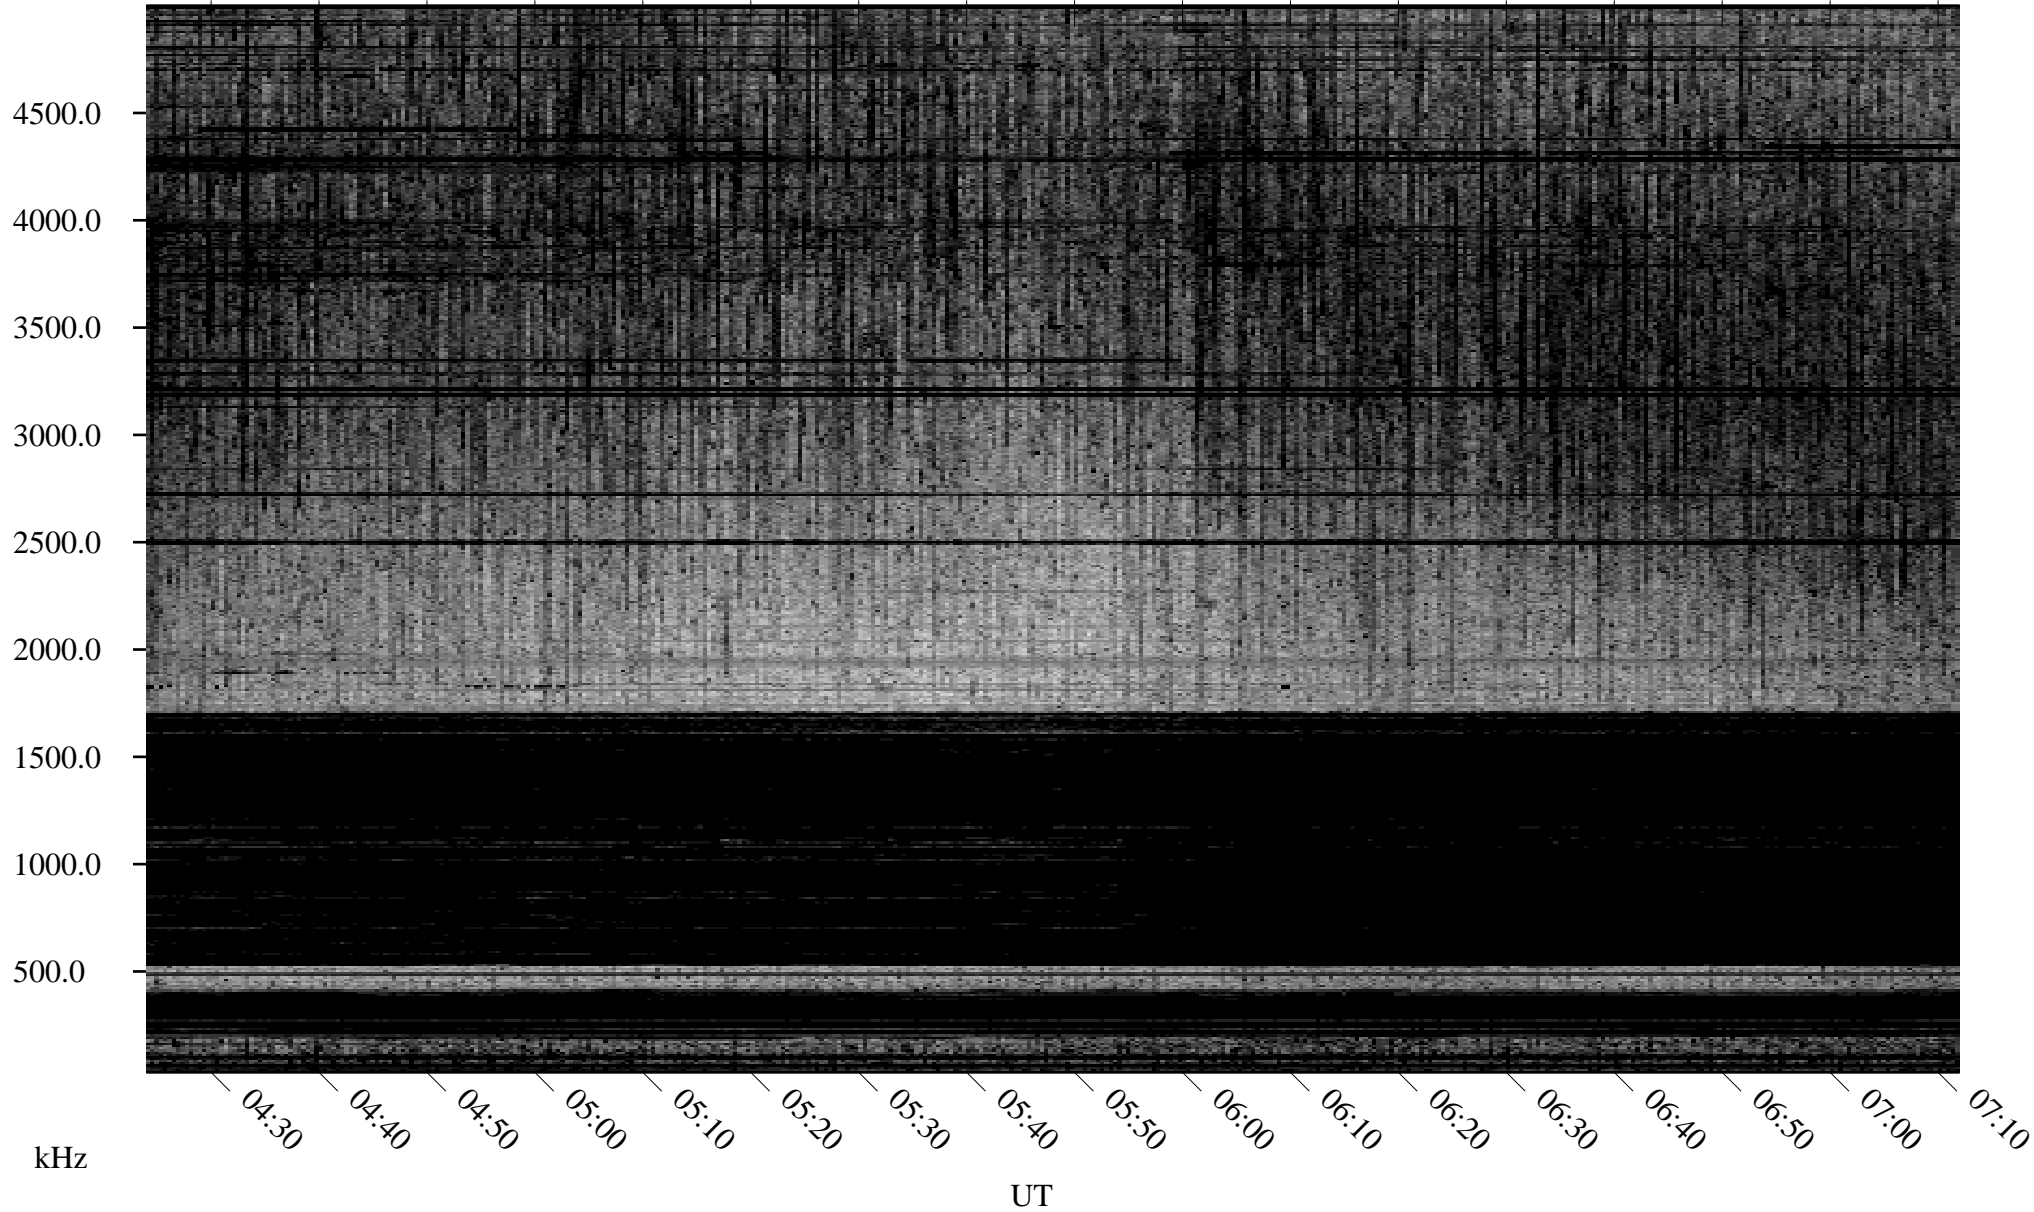

04/13/2007 Churchill, Manitoba

Linear Scale Black = 161 White = 15

CH07103L.R00m max_12

Page 1

04/13/2007 Churchill, Manitoba

Linear Scale Black = 161 White = 15

CH07103L.R00m max_12

Page 2

04/14/2007 Churchill, Manitoba

Linear Scale Black = 161 White = 15

CH07103L.R00m max_12

Page 3

04/14/2007 Churchill, Manitoba

Linear Scale Black = 161 White = 15

CH07103L.R00m max_12

Page 4

04/14/2007 Churchill, Manitoba

Linear Scale Black = 161 White = 15

CH07103L.R00m max_12

Page 5

04/14/2007 Churchill, Manitoba

Linear Scale Black = 161 White = 15

CH07103L.R00m max_12

Page 6

04/14/2007 Churchill, Manitoba

Linear Scale Black = 161 White = 15

CH07103L.R00m max_12

Page 7

04/14/2007 Churchill, Manitoba

Linear Scale Black = 161 White = 15

CH07103L.R00m max_12