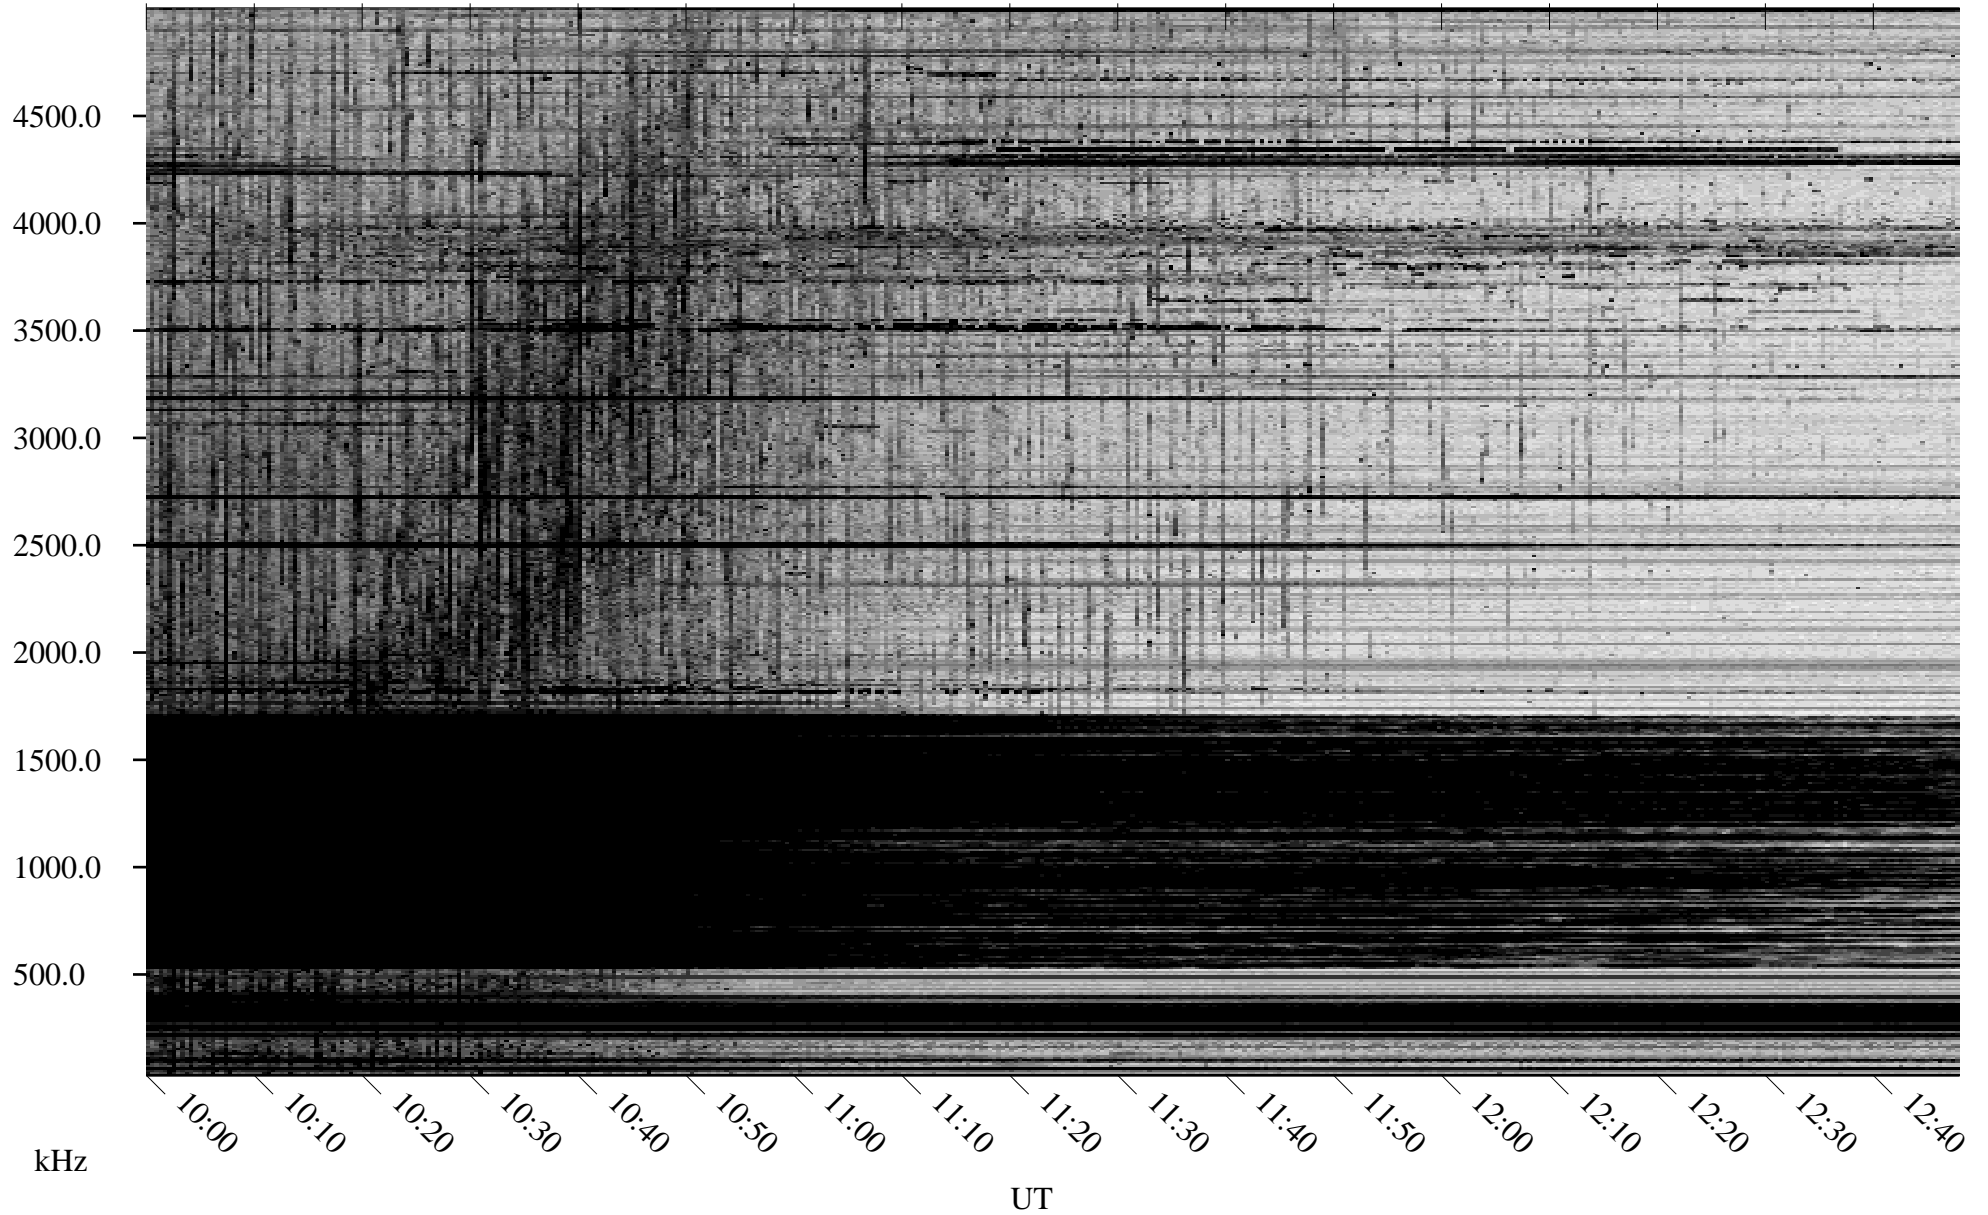

04/13/2007 Churchill, Manitoba

Linear Scale Black = 161 White = 15

CH07103L.R00m max_12

Page 1

04/13/2007 Churchill, Manitoba

Linear Scale Black = 161 White = 15

CH07103L.R00m max_12

Page 2

04/14/2007 Churchill, Manitoba

Linear Scale Black = 161 White = 15

CH07103L.R00m max_12

Page 3

04/14/2007 Churchill, Manitoba

Linear Scale Black = 161 White = 15

CH07103L.R00m max_12

Page 4

04/14/2007 Churchill, Manitoba

Linear Scale Black = 161 White = 15

CH07103L.R00m max_12

Page 5

04/14/2007 Churchill, Manitoba

Linear Scale Black = 161 White = 15

CH07103L.R00m max_12

Page 6

04/14/2007 Churchill, Manitoba

Linear Scale Black = 161 White = 15

CH07103L.R00m max_12

Page 7

04/14/2007 Churchill, Manitoba

Linear Scale Black = 161 White = 15

CH07103L.R00m max_12