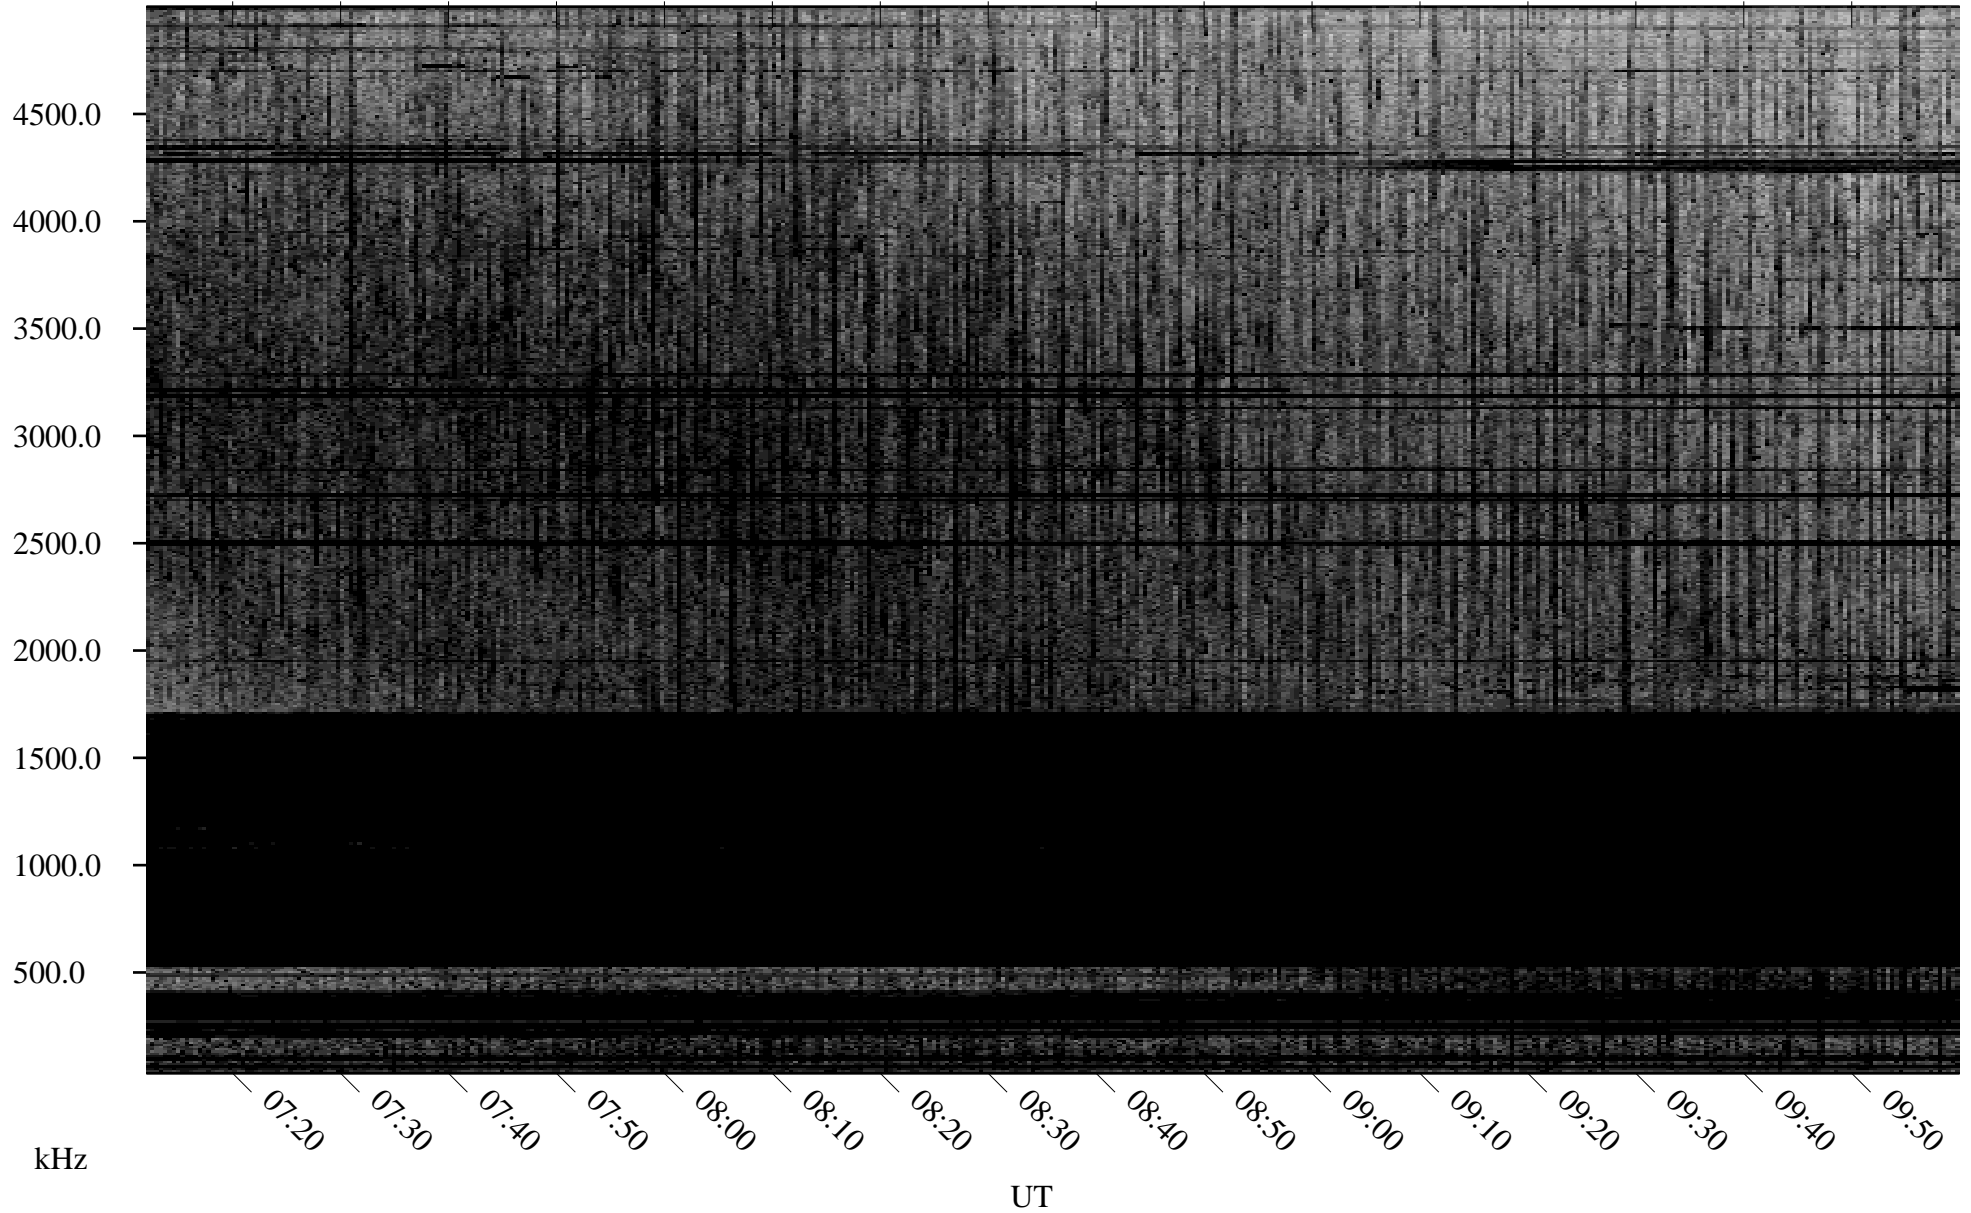

04/13/2007 Churchill, Manitoba

Linear Scale Black = 161 White = 15

CH07103L.R00m max_12

Page 1

04/13/2007 Churchill, Manitoba

Linear Scale Black = 161 White = 15

CH07103L.R00m max_12

Page 2

04/14/2007 Churchill, Manitoba

Linear Scale Black = 161 White = 15

CH07103L.R00m max_12

Page 3

04/14/2007 Churchill, Manitoba

Linear Scale Black = 161 White = 15

CH07103L.R00m max_12

Page 4

04/14/2007 Churchill, Manitoba

Linear Scale Black = 161 White = 15

CH07103L.R00m max_12

Page 5

04/14/2007 Churchill, Manitoba

Linear Scale Black = 161 White = 15

CH07103L.R00m max_12

Page 6

04/14/2007 Churchill, Manitoba

Linear Scale Black = 161 White = 15

CH07103L.R00m max_12

Page 7

04/14/2007 Churchill, Manitoba

Linear Scale Black = 161 White = 15

CH07103L.R00m max_12