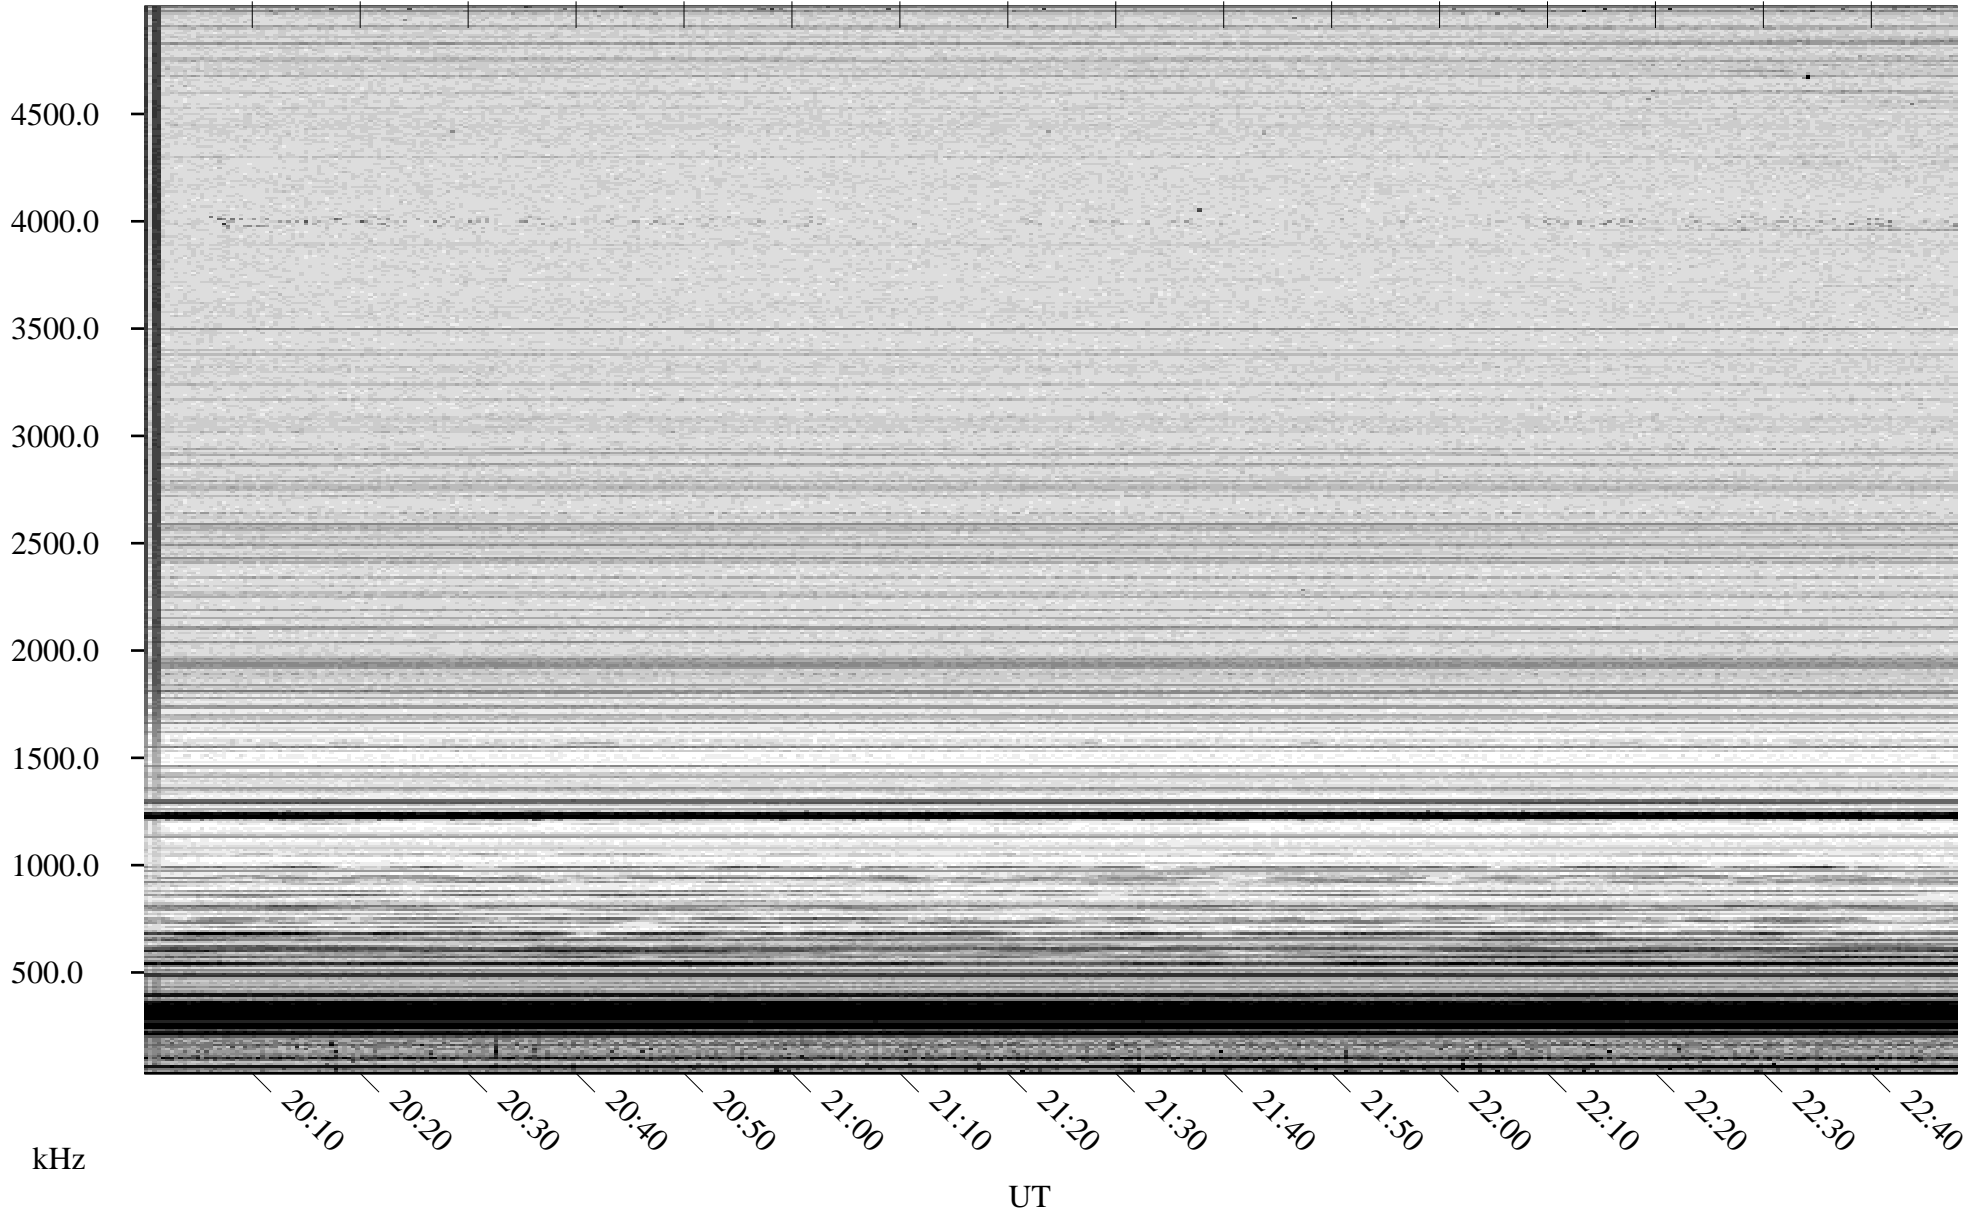

04/13/2007 Churchill, Manitoba

Linear Scale Black = 161 White = 15

CH07103L.R00m max_12

Page 1

04/13/2007 Churchill, Manitoba

Linear Scale Black = 161 White = 15

CH07103L.R00m max_12

Page 2

04/14/2007 Churchill, Manitoba

Linear Scale Black = 161 White = 15

CH07103L.R00m max_12

Page 3

04/14/2007 Churchill, Manitoba

Linear Scale Black = 161 White = 15

CH07103L.R00m max_12

Page 4

04/14/2007 Churchill, Manitoba

Linear Scale Black = 161 White = 15

CH07103L.R00m max_12

Page 5

04/14/2007 Churchill, Manitoba

Linear Scale Black = 161 White = 15

CH07103L.R00m max_12

Page 6

04/14/2007 Churchill, Manitoba

Linear Scale Black = 161 White = 15

CH07103L.R00m max_12

Page 7

04/14/2007 Churchill, Manitoba

Linear Scale Black = 161 White = 15

CH07103L.R00m max_12