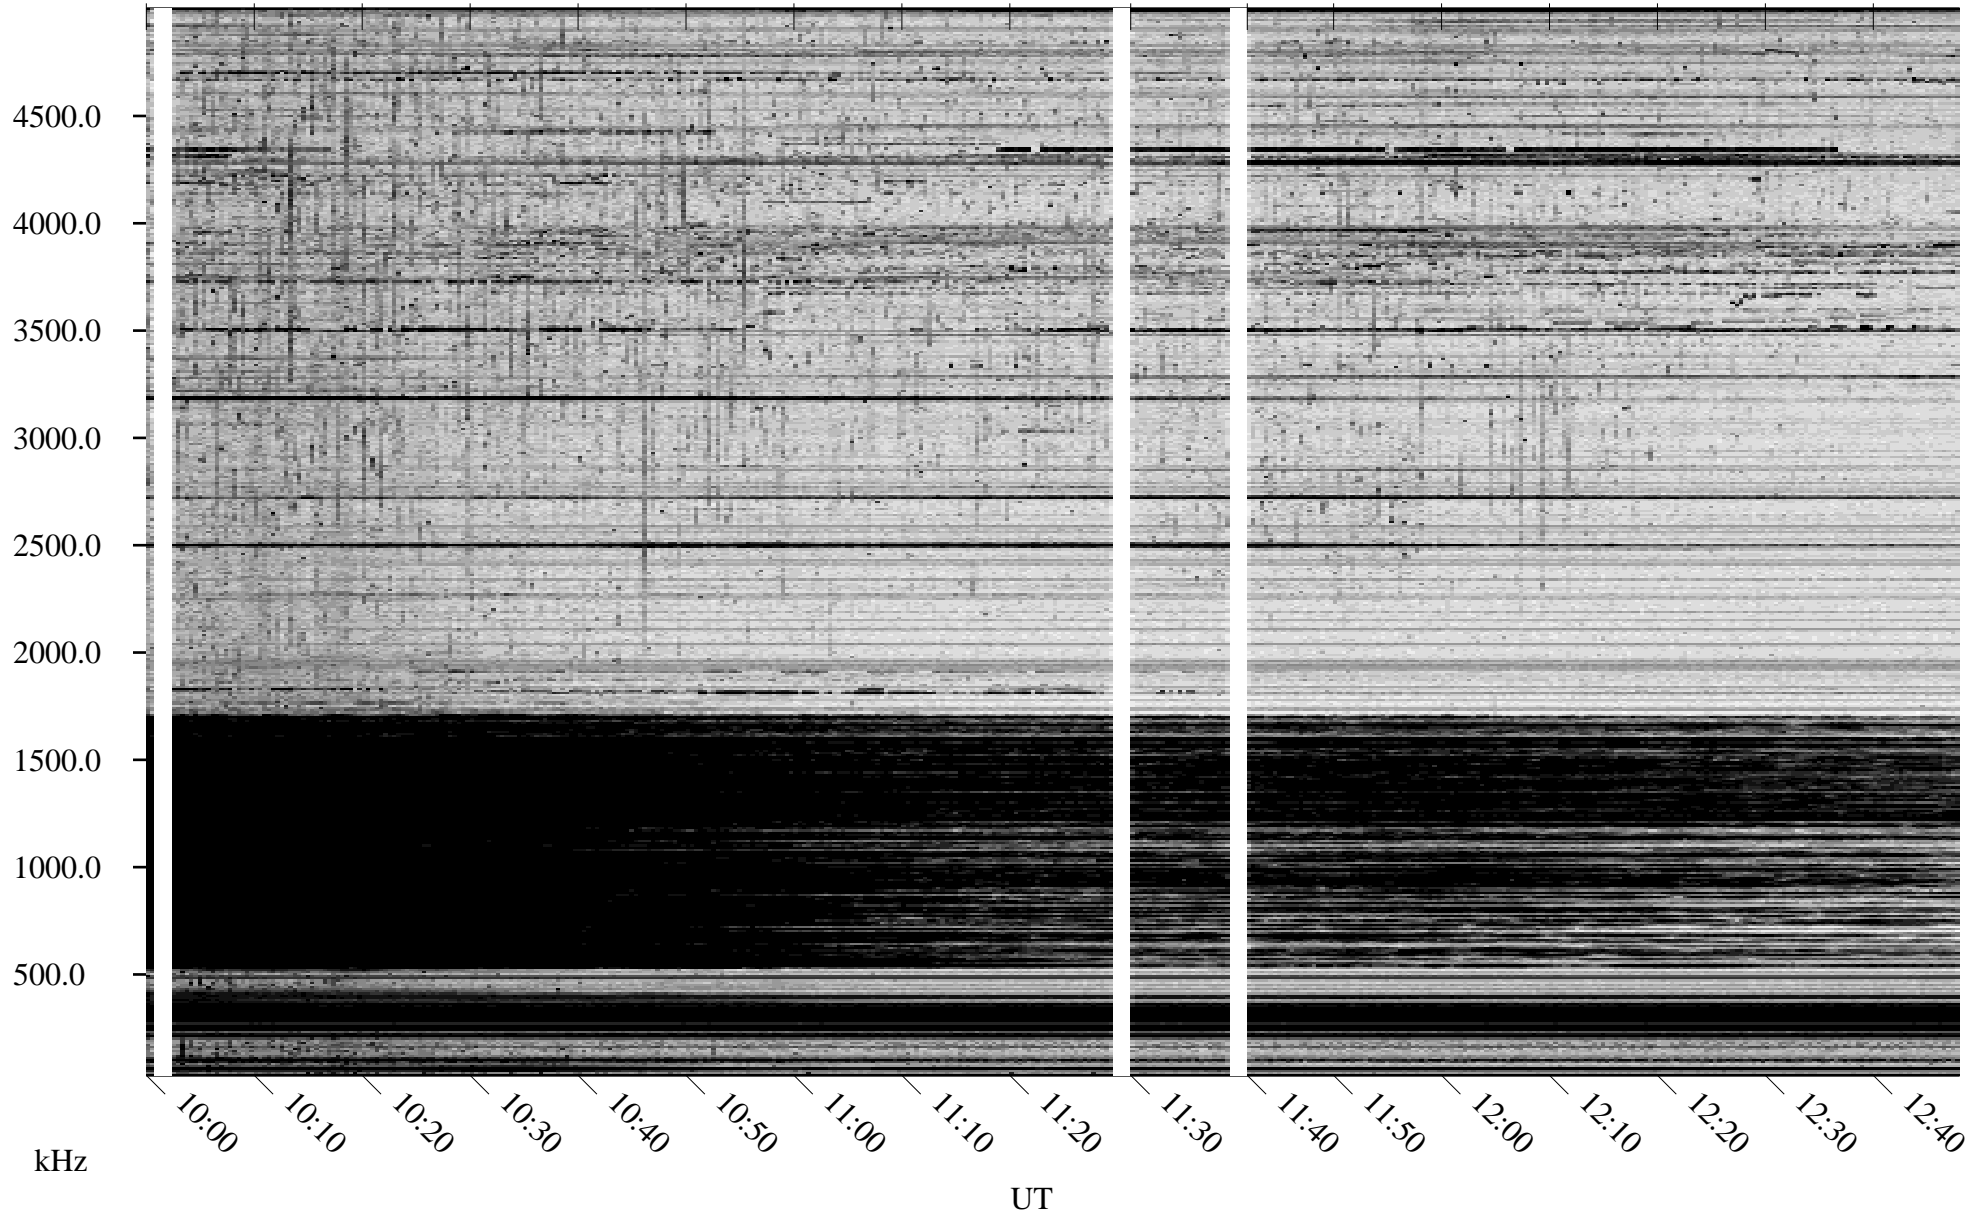

04/14/2007 Churchill, Manitoba

Linear Scale Black = 161 White = 15

CH07104L.R00m max_12

Page 1

04/14/2007 Churchill, Manitoba

Linear Scale Black = 161 White = 15

CH07104L.R00m max_12

Page 2

01/01/2007 Churchill, Manitoba

Linear Scale Black = 161 White = 15

CH07104L.R00m max_12

Page 3

04/15/2007 Churchill, Manitoba

Linear Scale Black = 161 White = 15

CH07104L.R00m max_12

Page 4

04/15/2007 Churchill, Manitoba

Linear Scale Black = 161 White = 15

CH07104L.R00m max_12

Page 5

04/15/2007 Churchill, Manitoba

Linear Scale Black = 161 White = 15

CH07104L.R00m max_12

Page 6

04/15/2007 Churchill, Manitoba

Linear Scale Black = 161 White = 15

CH07104L.R00m max_12

Page 7

04/15/2007 Churchill, Manitoba

Linear Scale Black = 161 White = 15

CH07104L.R00m max_12

Page 8