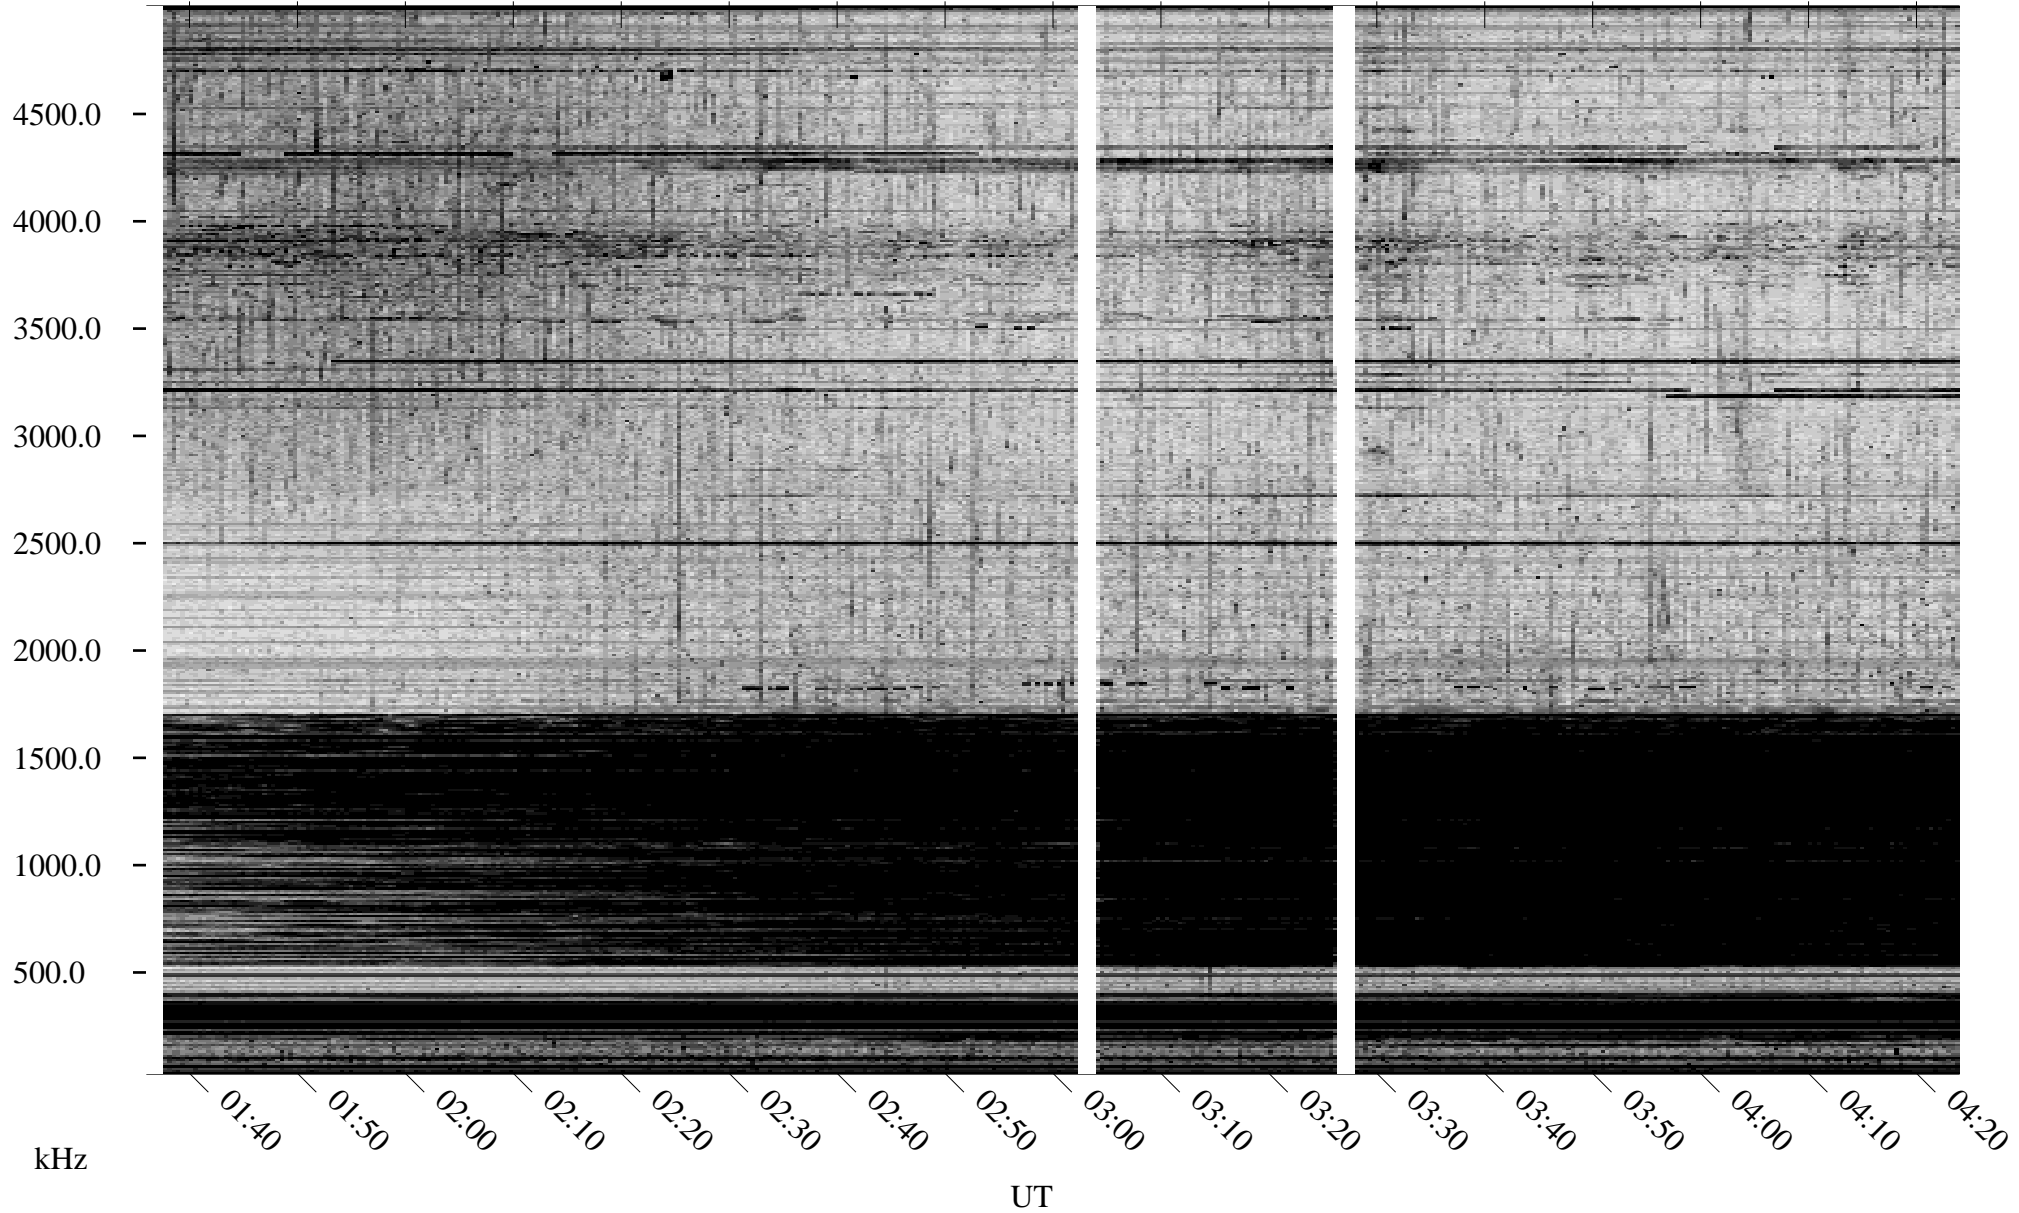

04/14/2007 Churchill, Manitoba

Linear Scale Black = 161 White = 15

CH07104L.R00m max_12

Page 1

04/14/2007 Churchill, Manitoba

Linear Scale Black = 161 White = 15

CH07104L.R00m max_12

Page 2

01/01/2007 Churchill, Manitoba

Linear Scale Black = 161 White = 15

CH07104L.R00m max_12

Page 3

04/15/2007 Churchill, Manitoba

Linear Scale Black = 161 White = 15

CH07104L.R00m max_12

Page 4

04/15/2007 Churchill, Manitoba

Linear Scale Black = 161 White = 15

CH07104L.R00m max_12

Page 5

04/15/2007 Churchill, Manitoba

Linear Scale Black = 161 White = 15

CH07104L.R00m max_12

Page 6

04/15/2007 Churchill, Manitoba

Linear Scale Black = 161 White = 15

CH07104L.R00m max_12

Page 7

04/15/2007 Churchill, Manitoba

Linear Scale Black = 161 White = 15

CH07104L.R00m max_12

Page 8