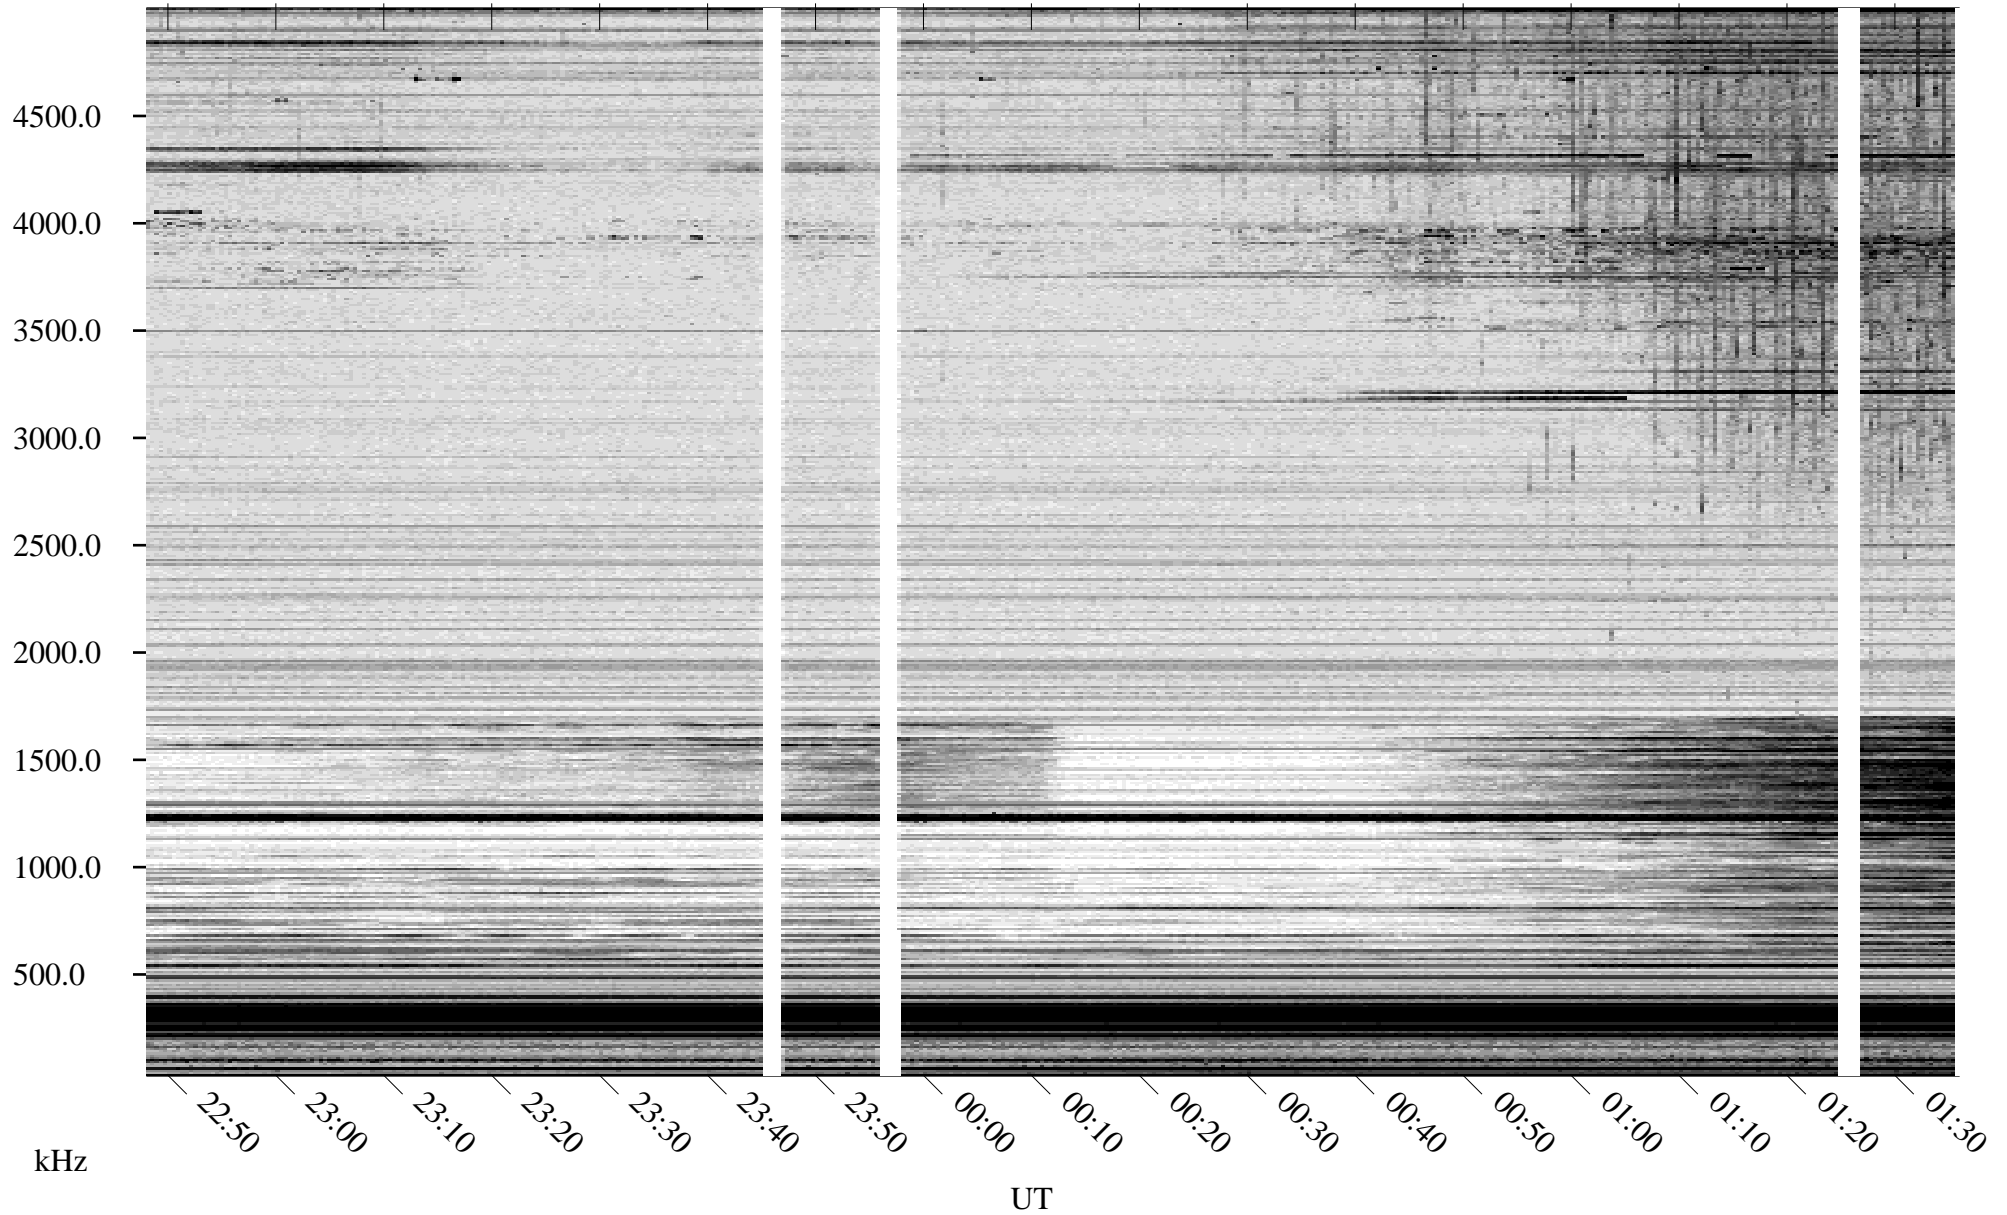

04/14/2007 Churchill, Manitoba

Linear Scale Black = 161 White = 15

CH07104L.R00m max_12

Page 1

04/14/2007 Churchill, Manitoba

Linear Scale Black = 161 White = 15

CH07104L.R00m max_12

Page 2

01/01/2007 Churchill, Manitoba

Linear Scale Black = 161 White = 15

CH07104L.R00m max_12

Page 3

04/15/2007 Churchill, Manitoba

Linear Scale Black = 161 White = 15

CH07104L.R00m max_12

Page 4

04/15/2007 Churchill, Manitoba

Linear Scale Black = 161 White = 15

CH07104L.R00m max_12

Page 5

04/15/2007 Churchill, Manitoba

Linear Scale Black = 161 White = 15

CH07104L.R00m max_12

Page 6

04/15/2007 Churchill, Manitoba

Linear Scale Black = 161 White = 15

CH07104L.R00m max_12

Page 7

04/15/2007 Churchill, Manitoba

Linear Scale Black = 161 White = 15

CH07104L.R00m max_12

Page 8