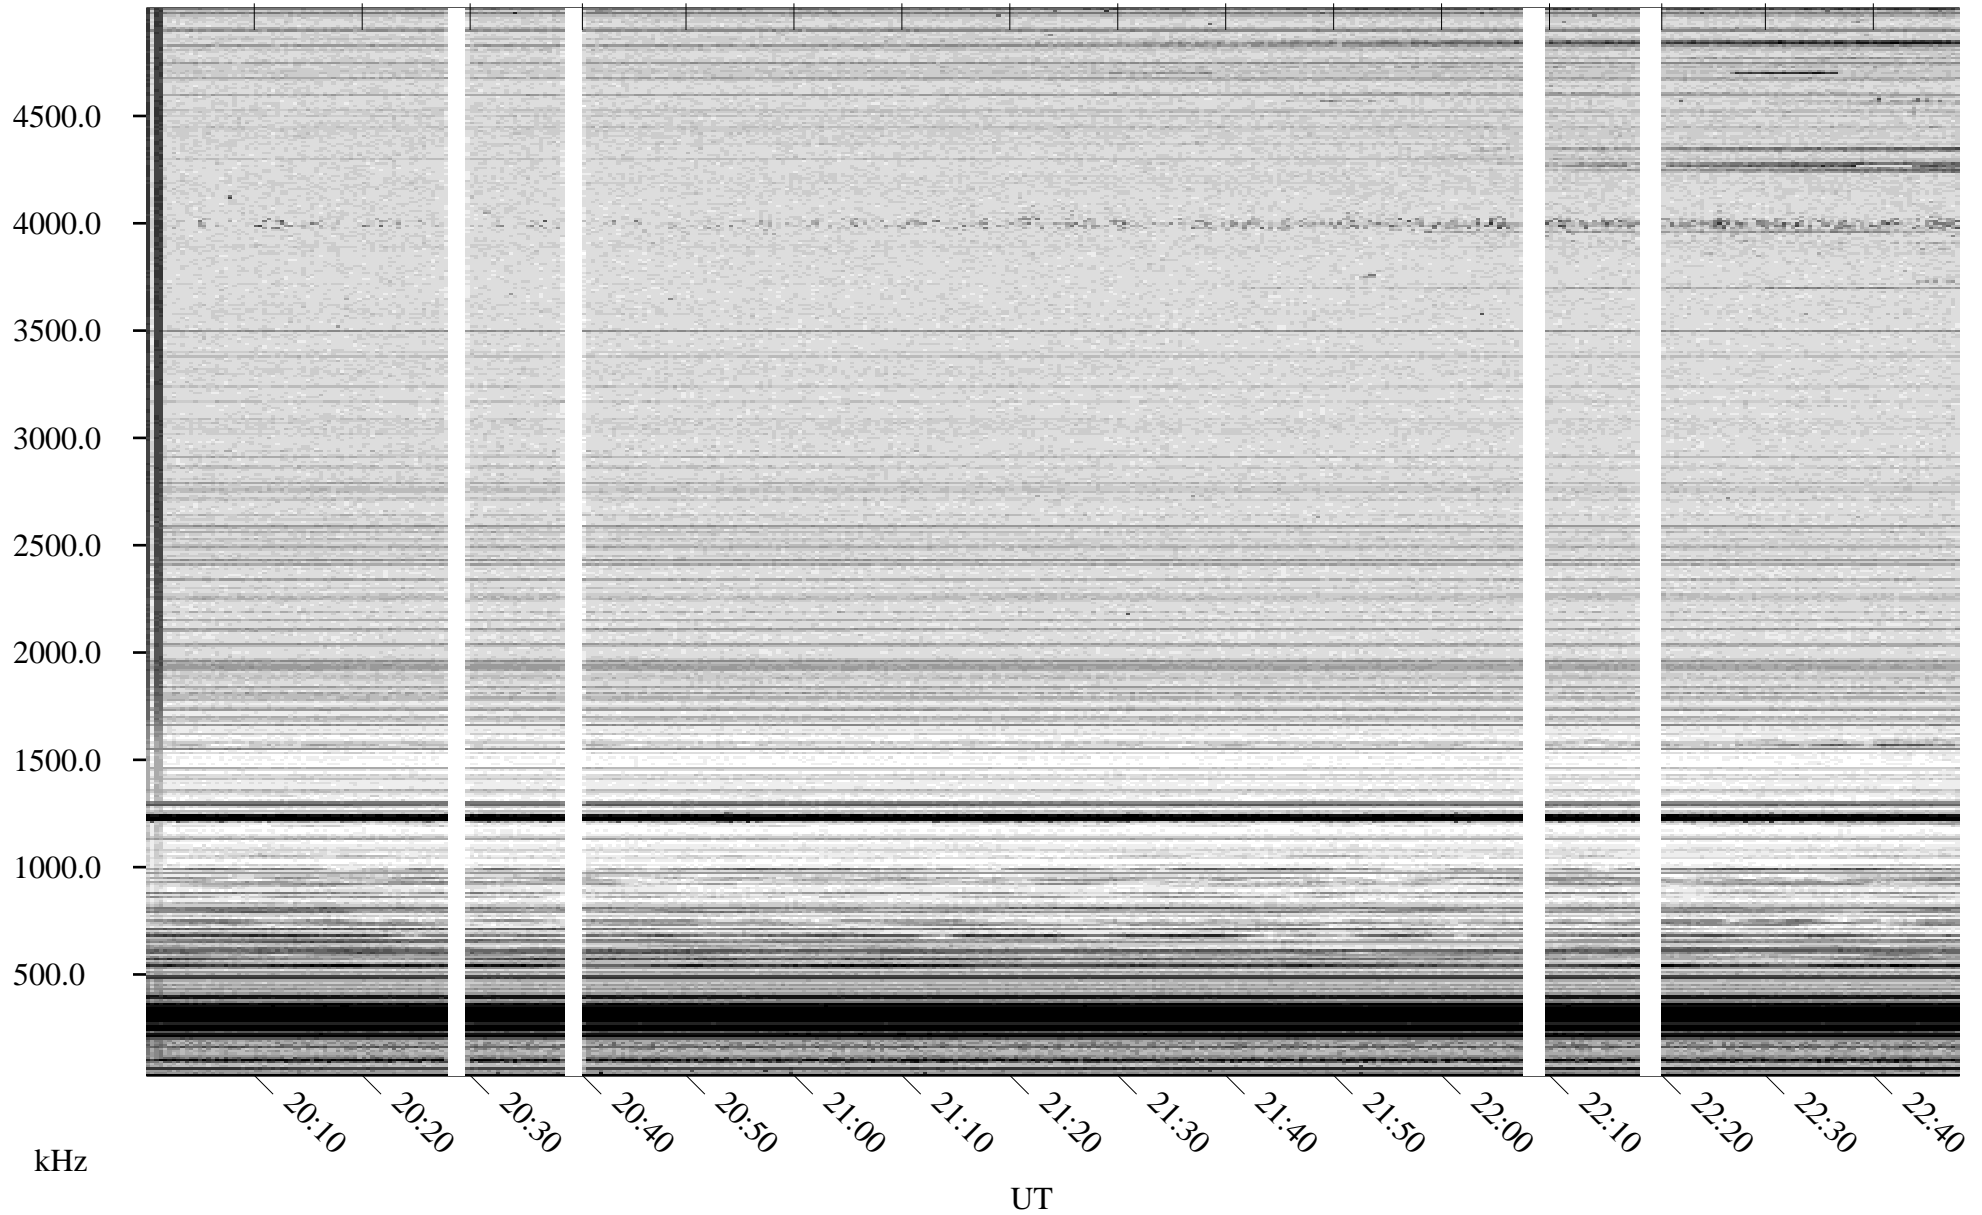

04/14/2007 Churchill, Manitoba

Linear Scale Black = 161 White = 15

CH07104L.R00m max_12

Page 1

04/14/2007 Churchill, Manitoba

Linear Scale Black = 161 White = 15

CH07104L.R00m max_12

Page 2

01/01/2007 Churchill, Manitoba

Linear Scale Black = 161 White = 15

CH07104L.R00m max_12

Page 3

04/15/2007 Churchill, Manitoba

Linear Scale Black = 161 White = 15

CH07104L.R00m max_12

Page 4

04/15/2007 Churchill, Manitoba

Linear Scale Black = 161 White = 15

CH07104L.R00m max_12

Page 5

04/15/2007 Churchill, Manitoba

Linear Scale Black = 161 White = 15

CH07104L.R00m max_12

Page 6

04/15/2007 Churchill, Manitoba

Linear Scale Black = 161 White = 15

CH07104L.R00m max_12

Page 7

04/15/2007 Churchill, Manitoba

Linear Scale Black = 161 White = 15

CH07104L.R00m max_12

Page 8