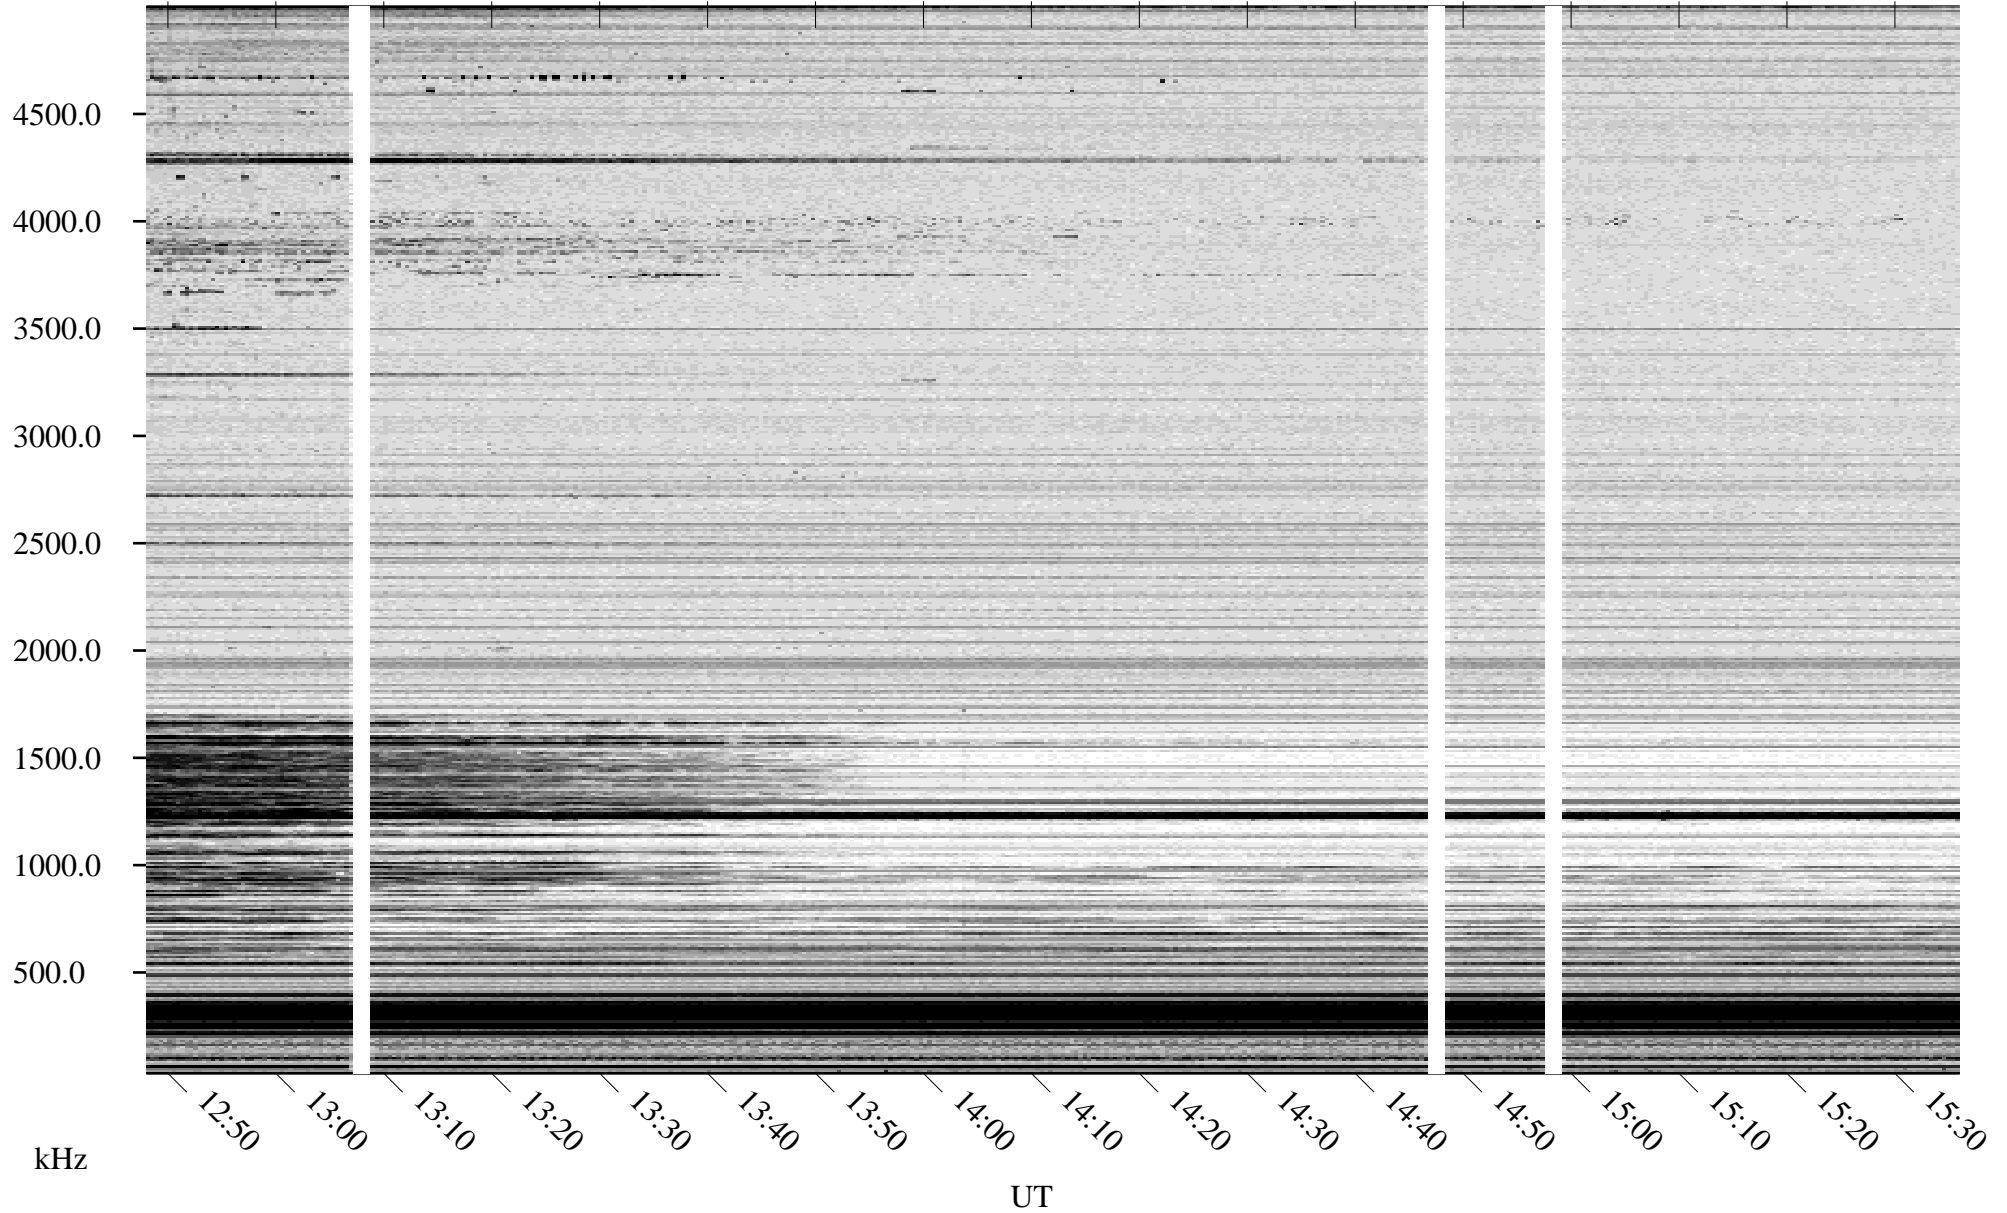

04/14/2007 Churchill, Manitoba

Linear Scale Black = 161 White = 15

CH07104L.R00m max_12

Page 1

04/14/2007 Churchill, Manitoba

Linear Scale Black = 161 White = 15

CH07104L.R00m max_12

Page 2

01/01/2007 Churchill, Manitoba

Linear Scale Black = 161 White = 15

CH07104L.R00m max_12

Page 3

04/15/2007 Churchill, Manitoba

Linear Scale Black = 161 White = 15

CH07104L.R00m max_12

Page 4

04/15/2007 Churchill, Manitoba

Linear Scale Black = 161 White = 15

CH07104L.R00m max_12

Page 5

04/15/2007 Churchill, Manitoba

Linear Scale Black = 161 White = 15

CH07104L.R00m max_12

Page 6

04/15/2007 Churchill, Manitoba

Linear Scale Black = 161 White = 15

CH07104L.R00m max_12

Page 7

04/15/2007 Churchill, Manitoba

Linear Scale Black = 161 White = 15

CH07104L.R00m max_12

Page 8