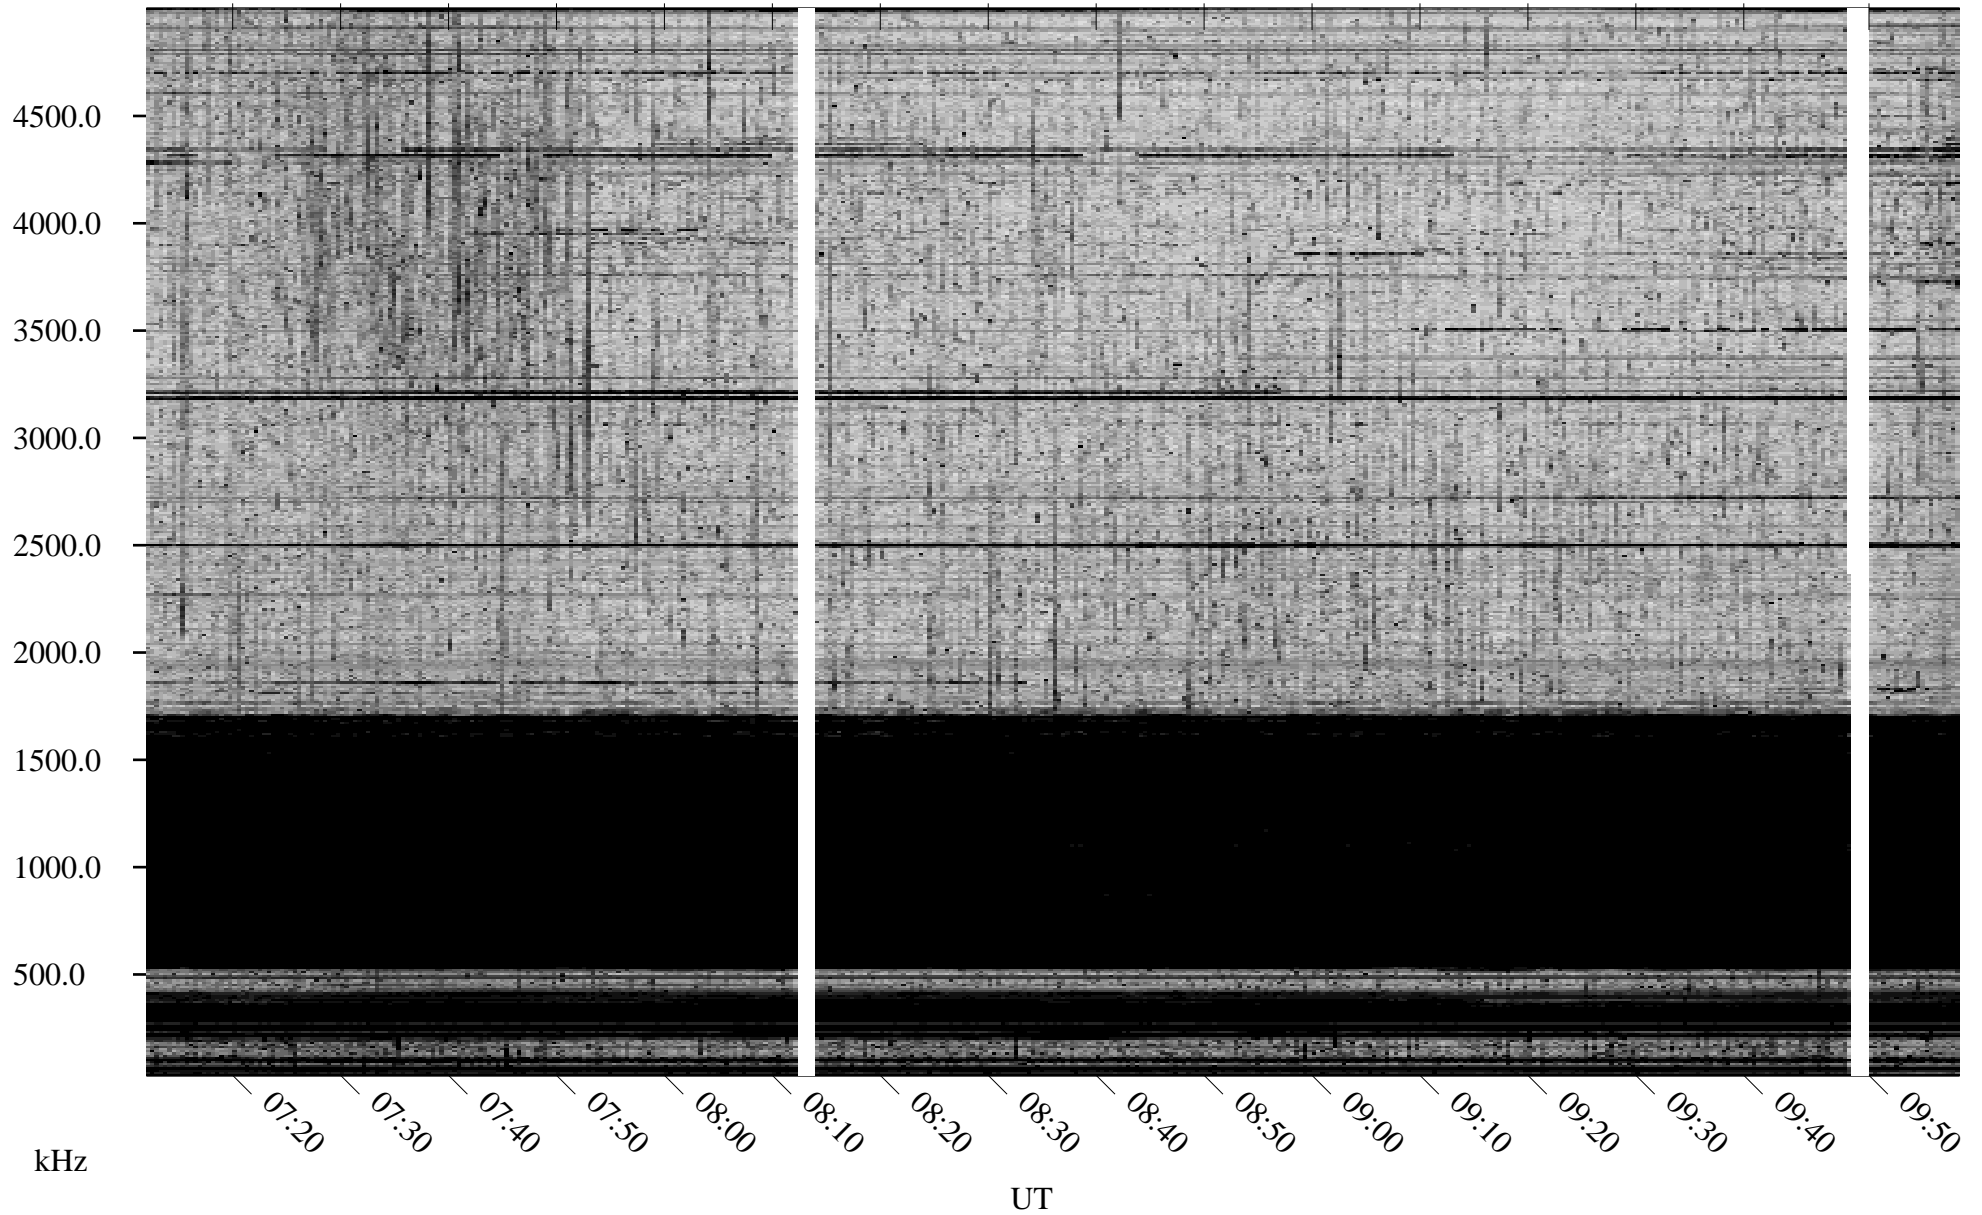

04/14/2007 Churchill, Manitoba

Linear Scale Black = 161 White = 15

CH07104L.R00m max_12

Page 1

04/14/2007 Churchill, Manitoba

Linear Scale Black = 161 White = 15

CH07104L.R00m max_12

Page 2

01/01/2007 Churchill, Manitoba

Linear Scale Black = 161 White = 15

CH07104L.R00m max_12

Page 3

04/15/2007 Churchill, Manitoba

Linear Scale Black = 161 White = 15

CH07104L.R00m max_12

Page 4

04/15/2007 Churchill, Manitoba

Linear Scale Black = 161 White = 15

CH07104L.R00m max_12

Page 5

04/15/2007 Churchill, Manitoba

Linear Scale Black = 161 White = 15

CH07104L.R00m max_12

Page 6

04/15/2007 Churchill, Manitoba

Linear Scale Black = 161 White = 15

CH07104L.R00m max_12

Page 7

04/15/2007 Churchill, Manitoba

Linear Scale Black = 161 White = 15

CH07104L.R00m max_12

Page 8