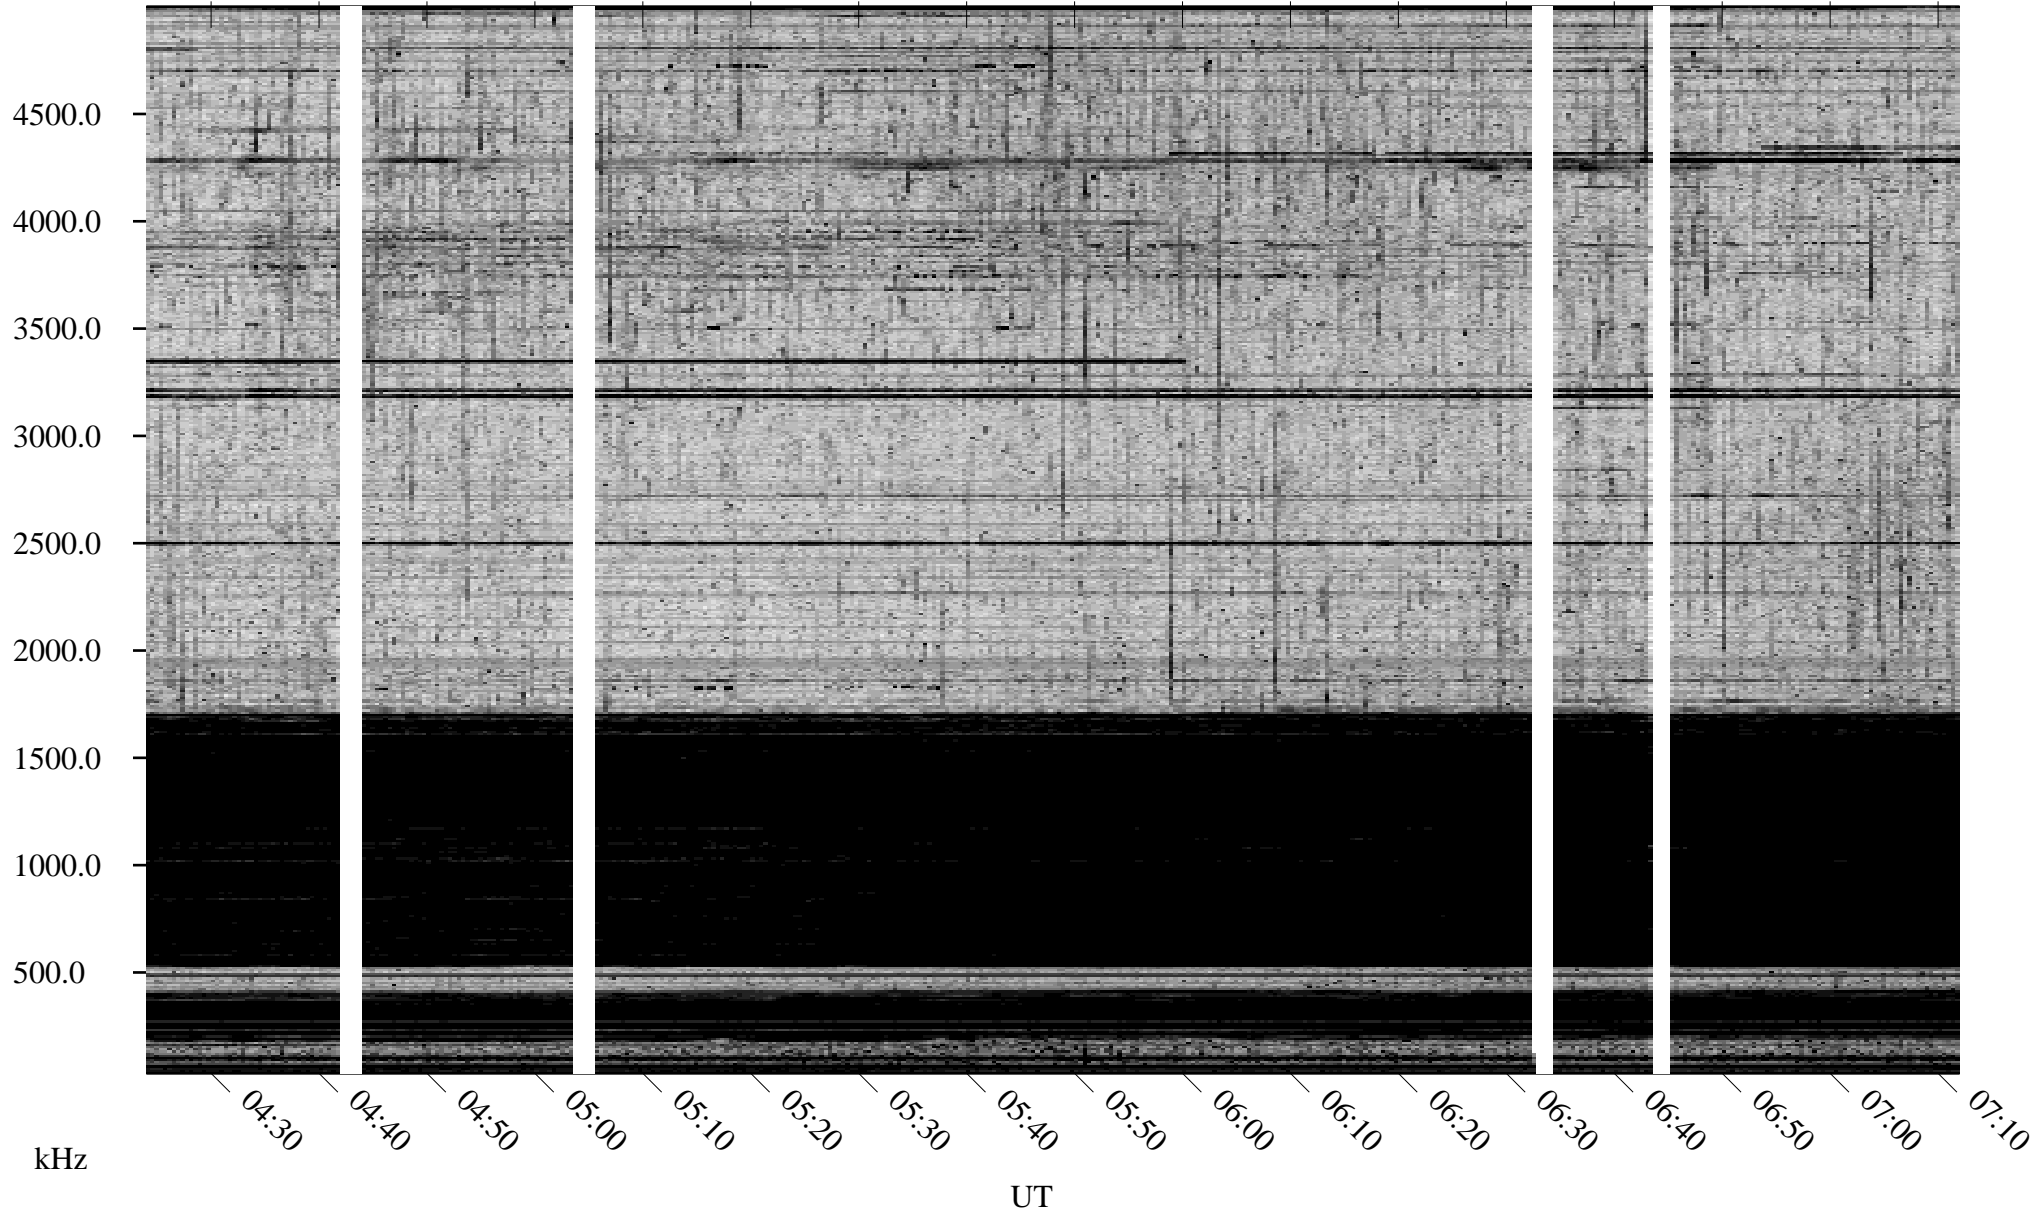

04/14/2007 Churchill, Manitoba

Linear Scale Black = 161 White = 15

CH07104L.R00m max_12

Page 1

04/14/2007 Churchill, Manitoba

Linear Scale Black = 161 White = 15

CH07104L.R00m max_12

Page 2

01/01/2007 Churchill, Manitoba

Linear Scale Black = 161 White = 15

CH07104L.R00m max_12

Page 3

04/15/2007 Churchill, Manitoba

Linear Scale Black = 161 White = 15

CH07104L.R00m max_12

Page 4

04/15/2007 Churchill, Manitoba

Linear Scale Black = 161 White = 15

CH07104L.R00m max_12

Page 5

04/15/2007 Churchill, Manitoba

Linear Scale Black = 161 White = 15

CH07104L.R00m max_12

Page 6

04/15/2007 Churchill, Manitoba

Linear Scale Black = 161 White = 15

CH07104L.R00m max_12

Page 7

04/15/2007 Churchill, Manitoba

Linear Scale Black = 161 White = 15

CH07104L.R00m max_12

Page 8