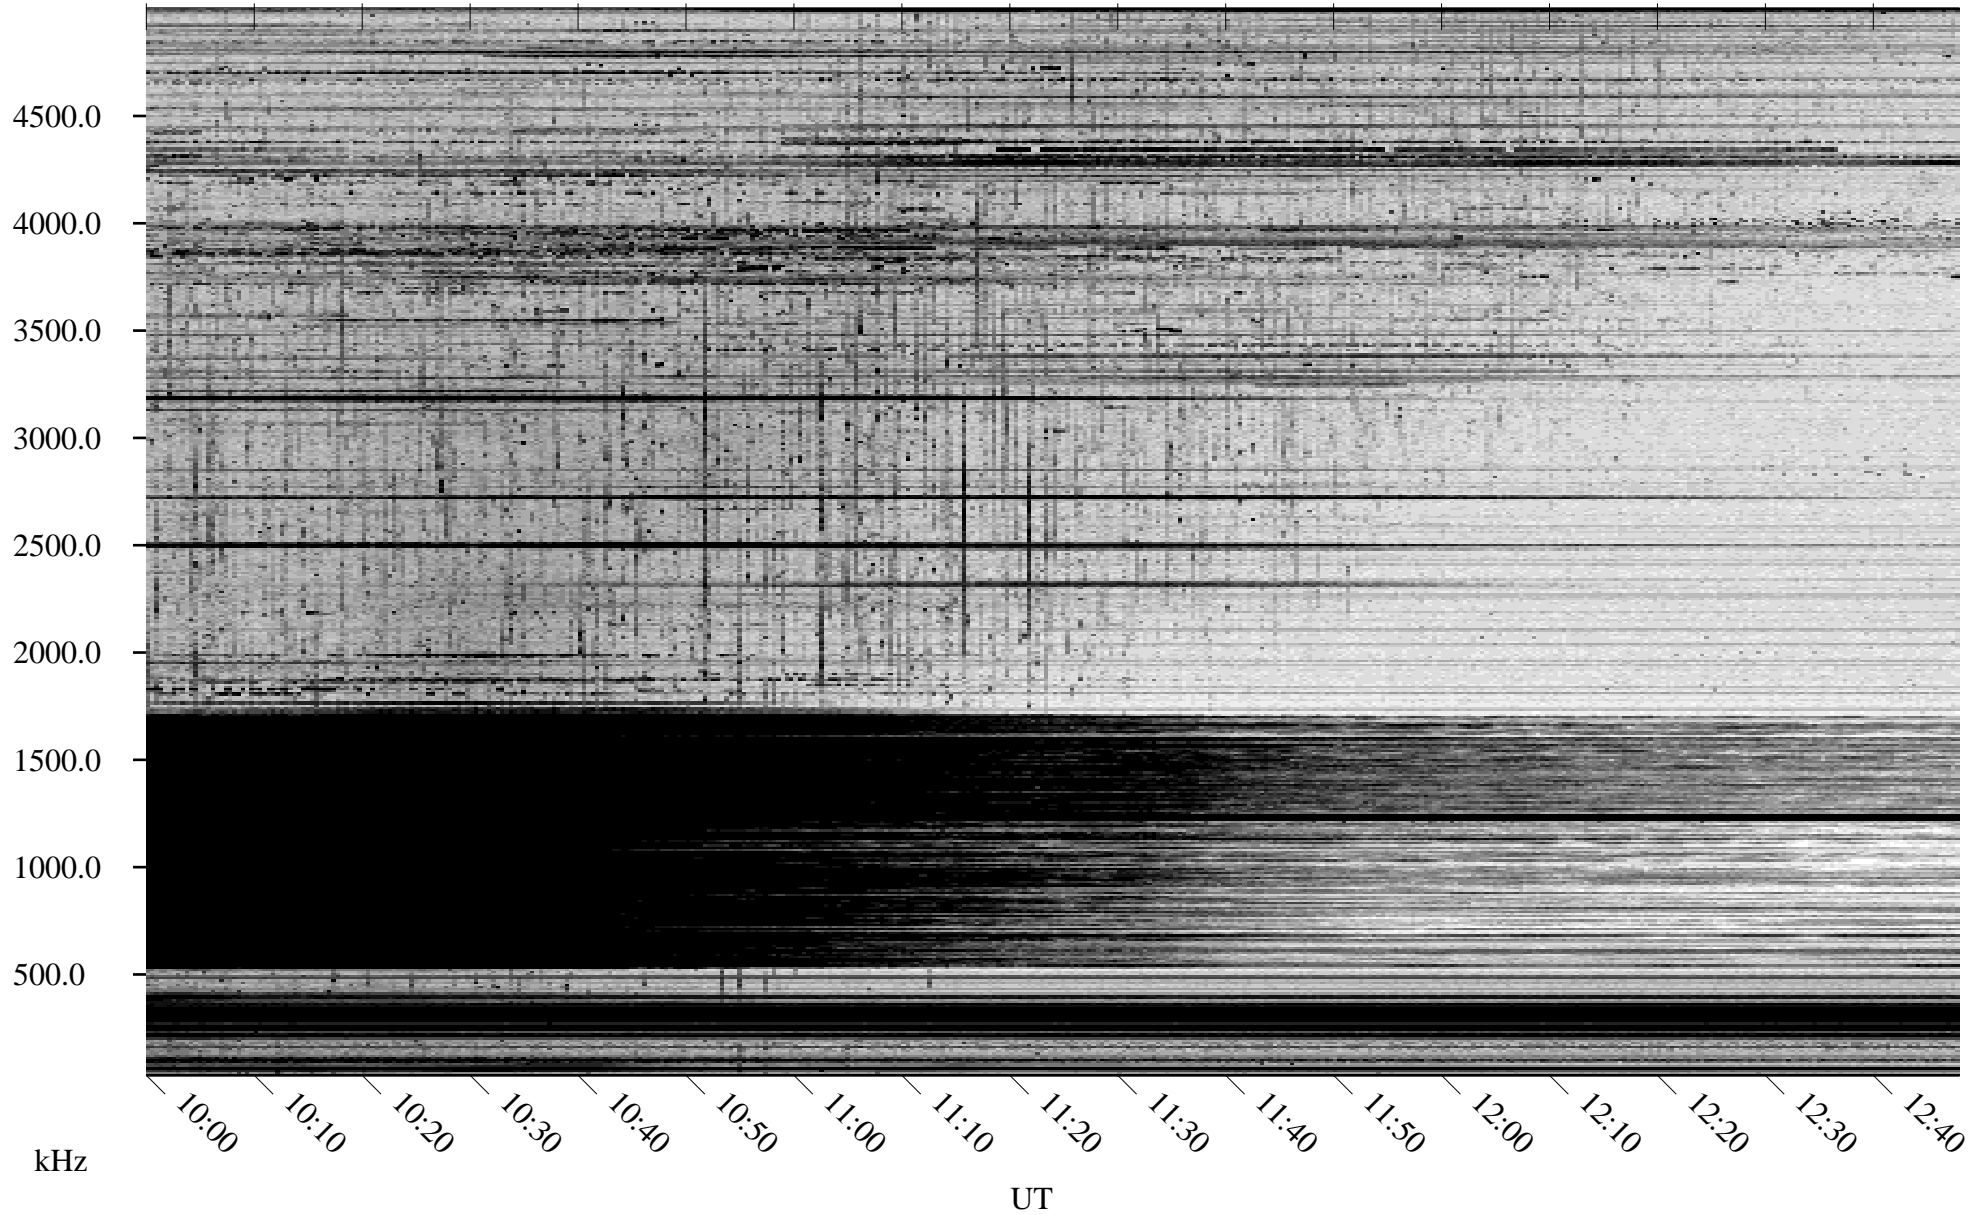

04/15/2007 Churchill, Manitoba

Linear Scale Black = 161 White = 15

CH07105L.R00m max_12

Page 1

04/15/2007 Churchill, Manitoba

Linear Scale Black = 161 White = 15

CH07105L.R00m max_12

Page 2

04/16/2007 Churchill, Manitoba

Linear Scale Black = 161 White = 15

CH07105L.R00m max_12

Page 3

04/16/2007 Churchill, Manitoba

Linear Scale Black = 161 White = 15

CH07105L.R00m max_12

Page 4

04/16/2007 Churchill, Manitoba

Linear Scale Black = 161 White = 15

CH07105L.R00m max_12

Page 5

04/16/2007 Churchill, Manitoba

Linear Scale Black = 161 White = 15

CH07105L.R00m max_12

Page 6

04/16/2007 Churchill, Manitoba

Linear Scale Black = 161 White = 15

CH07105L.R00m max_12

Page 7

04/16/2007 Churchill, Manitoba

Linear Scale Black = 161 White = 15

CH07105L.R00m max_12

Page 8