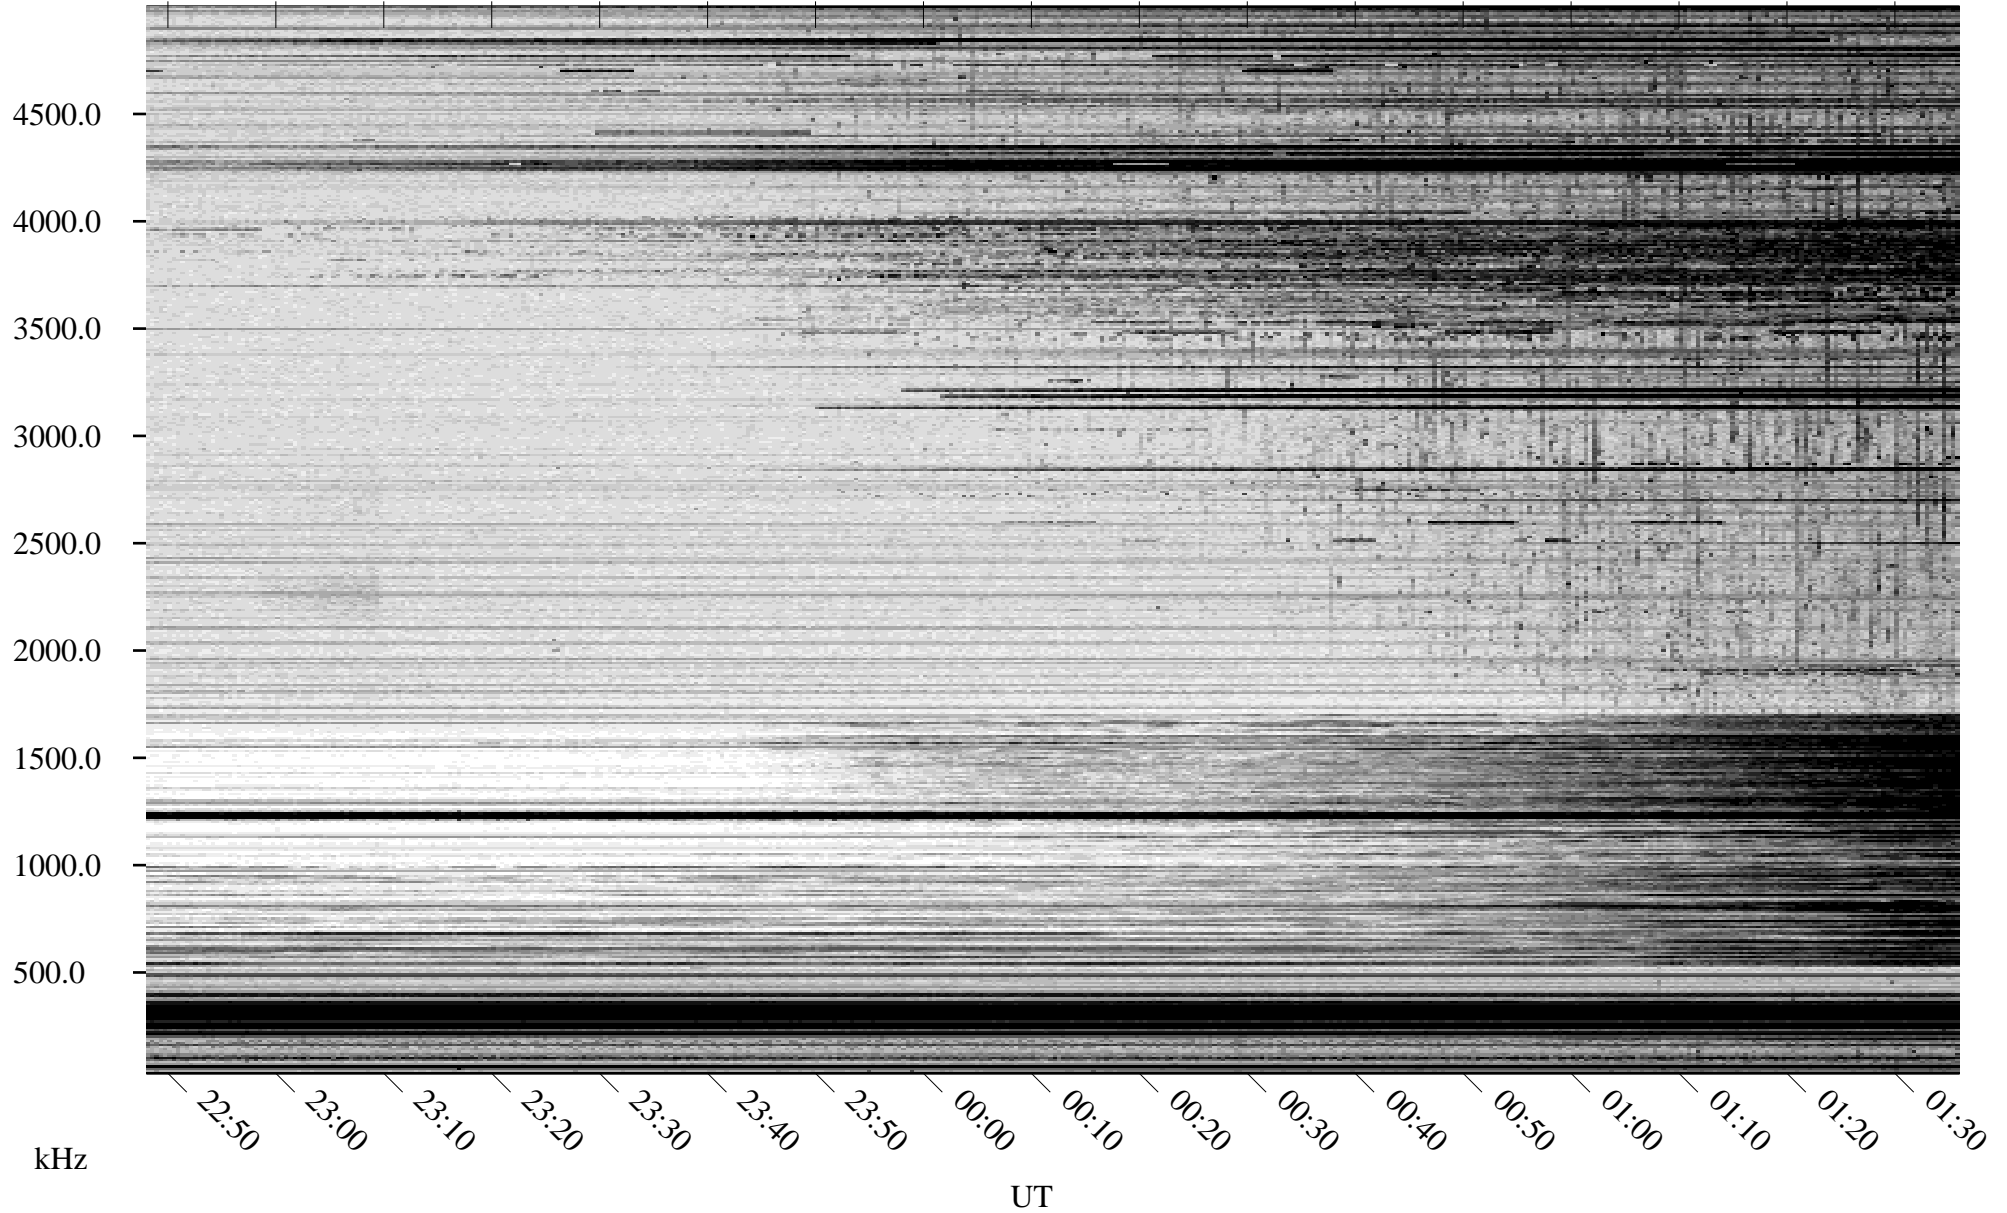

04/15/2007 Churchill, Manitoba

Linear Scale Black = 161 White = 15

CH07105L.R00m max_12

Page 1

04/15/2007 Churchill, Manitoba

Linear Scale Black = 161 White = 15

CH07105L.R00m max_12

Page 2

04/16/2007 Churchill, Manitoba

Linear Scale Black = 161 White = 15

CH07105L.R00m max_12

Page 3

04/16/2007 Churchill, Manitoba

Linear Scale Black = 161 White = 15

CH07105L.R00m max_12

Page 4

04/16/2007 Churchill, Manitoba

Linear Scale Black = 161 White = 15

CH07105L.R00m max_12

Page 5

04/16/2007 Churchill, Manitoba

Linear Scale Black = 161 White = 15

CH07105L.R00m max_12

Page 6

04/16/2007 Churchill, Manitoba

Linear Scale Black = 161 White = 15

CH07105L.R00m max_12

Page 7

04/16/2007 Churchill, Manitoba

Linear Scale Black = 161 White = 15

CH07105L.R00m max_12

Page 8