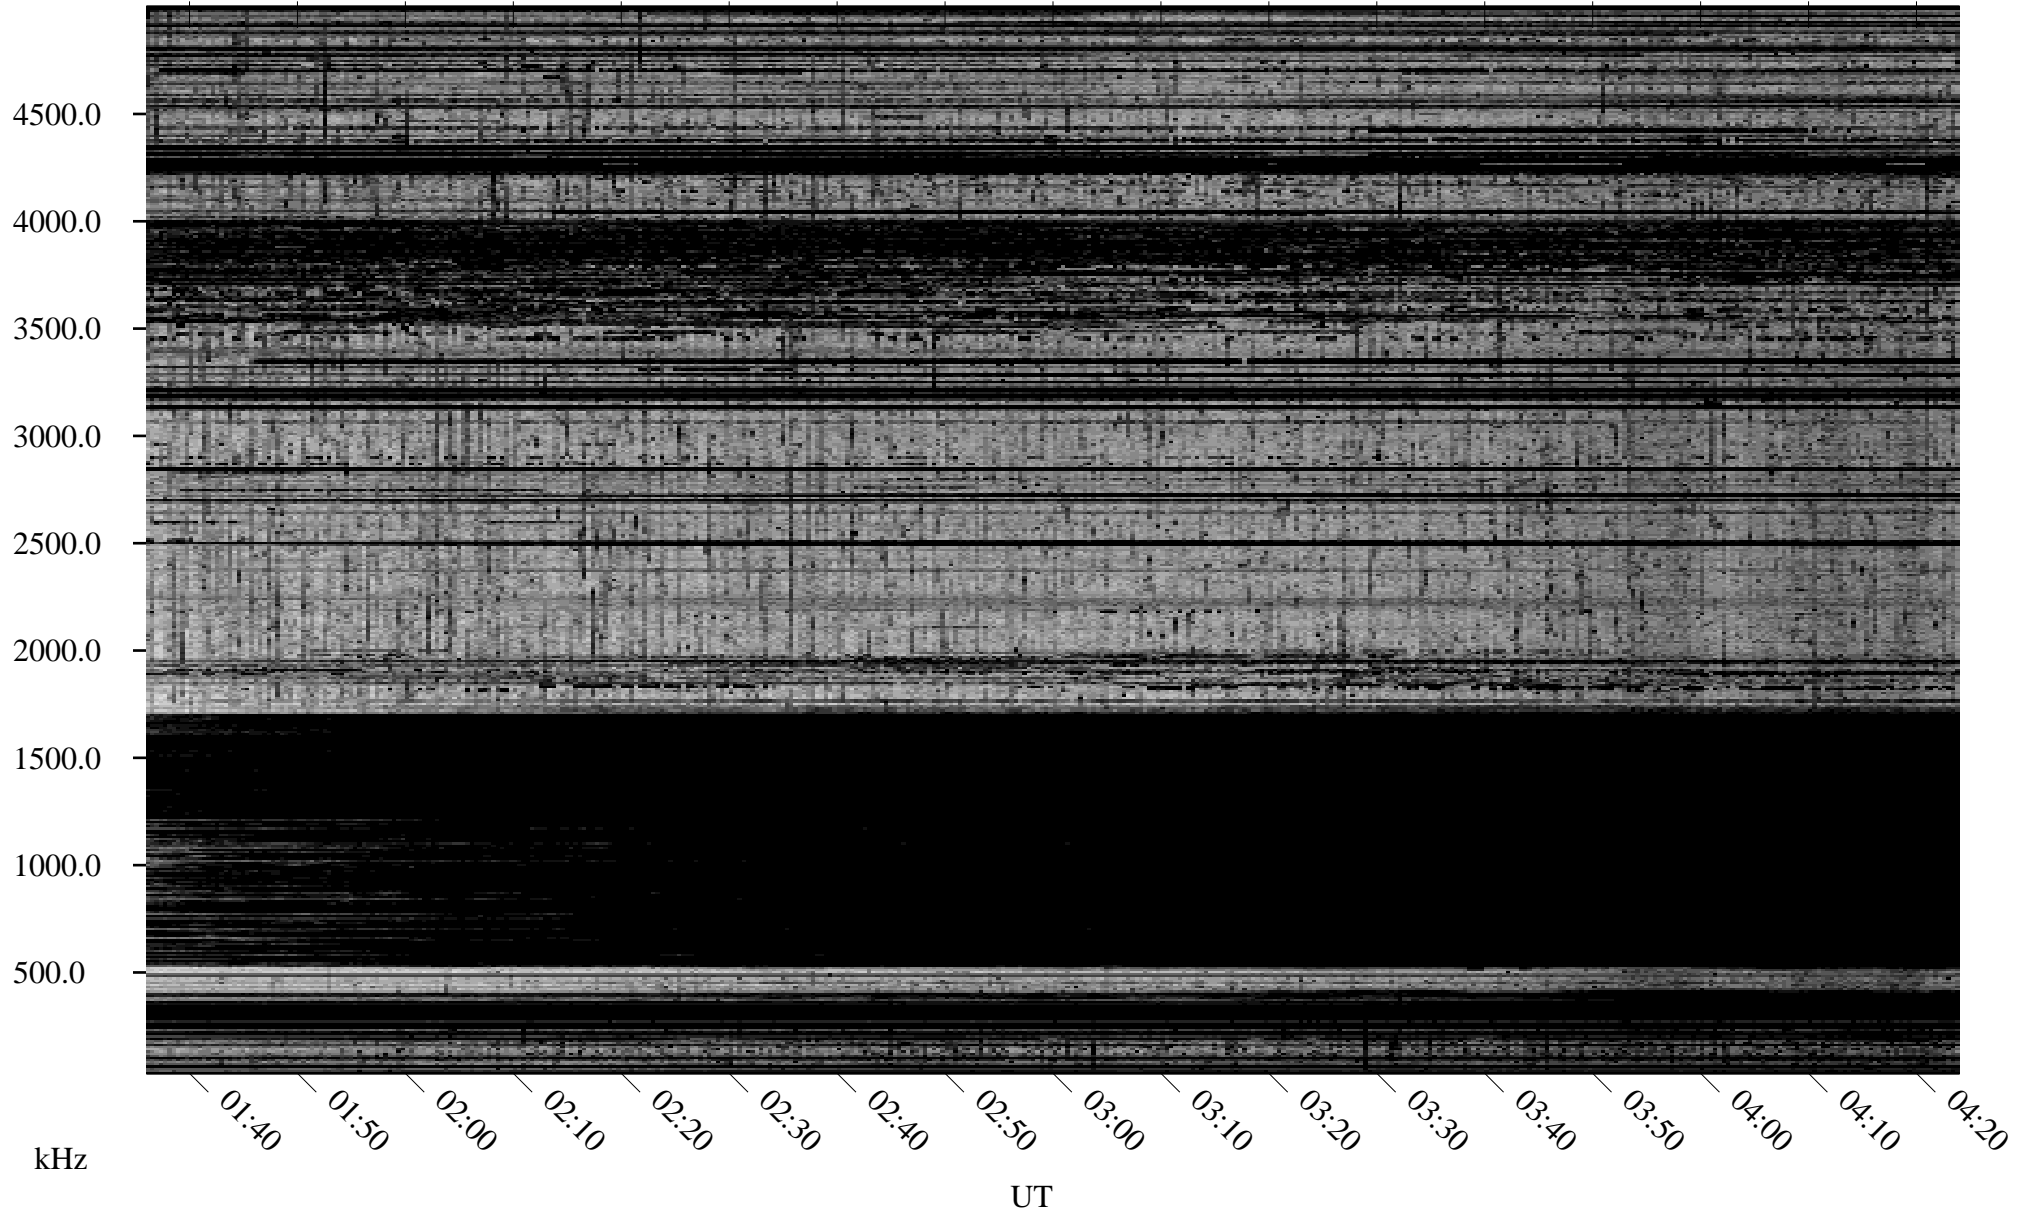

04/15/2007 Churchill, Manitoba

Linear Scale Black = 161 White = 15

CH07105L.R00m max_12

Page 1

04/15/2007 Churchill, Manitoba

Linear Scale Black = 161 White = 15

CH07105L.R00m max_12

Page 2

04/16/2007 Churchill, Manitoba

Linear Scale Black = 161 White = 15

CH07105L.R00m max_12

Page 3

04/16/2007 Churchill, Manitoba

Linear Scale Black = 161 White = 15

CH07105L.R00m max_12

Page 4

04/16/2007 Churchill, Manitoba

Linear Scale Black = 161 White = 15

CH07105L.R00m max_12

Page 5

04/16/2007 Churchill, Manitoba

Linear Scale Black = 161 White = 15

CH07105L.R00m max_12

Page 6

04/16/2007 Churchill, Manitoba

Linear Scale Black = 161 White = 15

CH07105L.R00m max_12

Page 7

04/16/2007 Churchill, Manitoba

Linear Scale Black = 161 White = 15

CH07105L.R00m max_12

Page 8