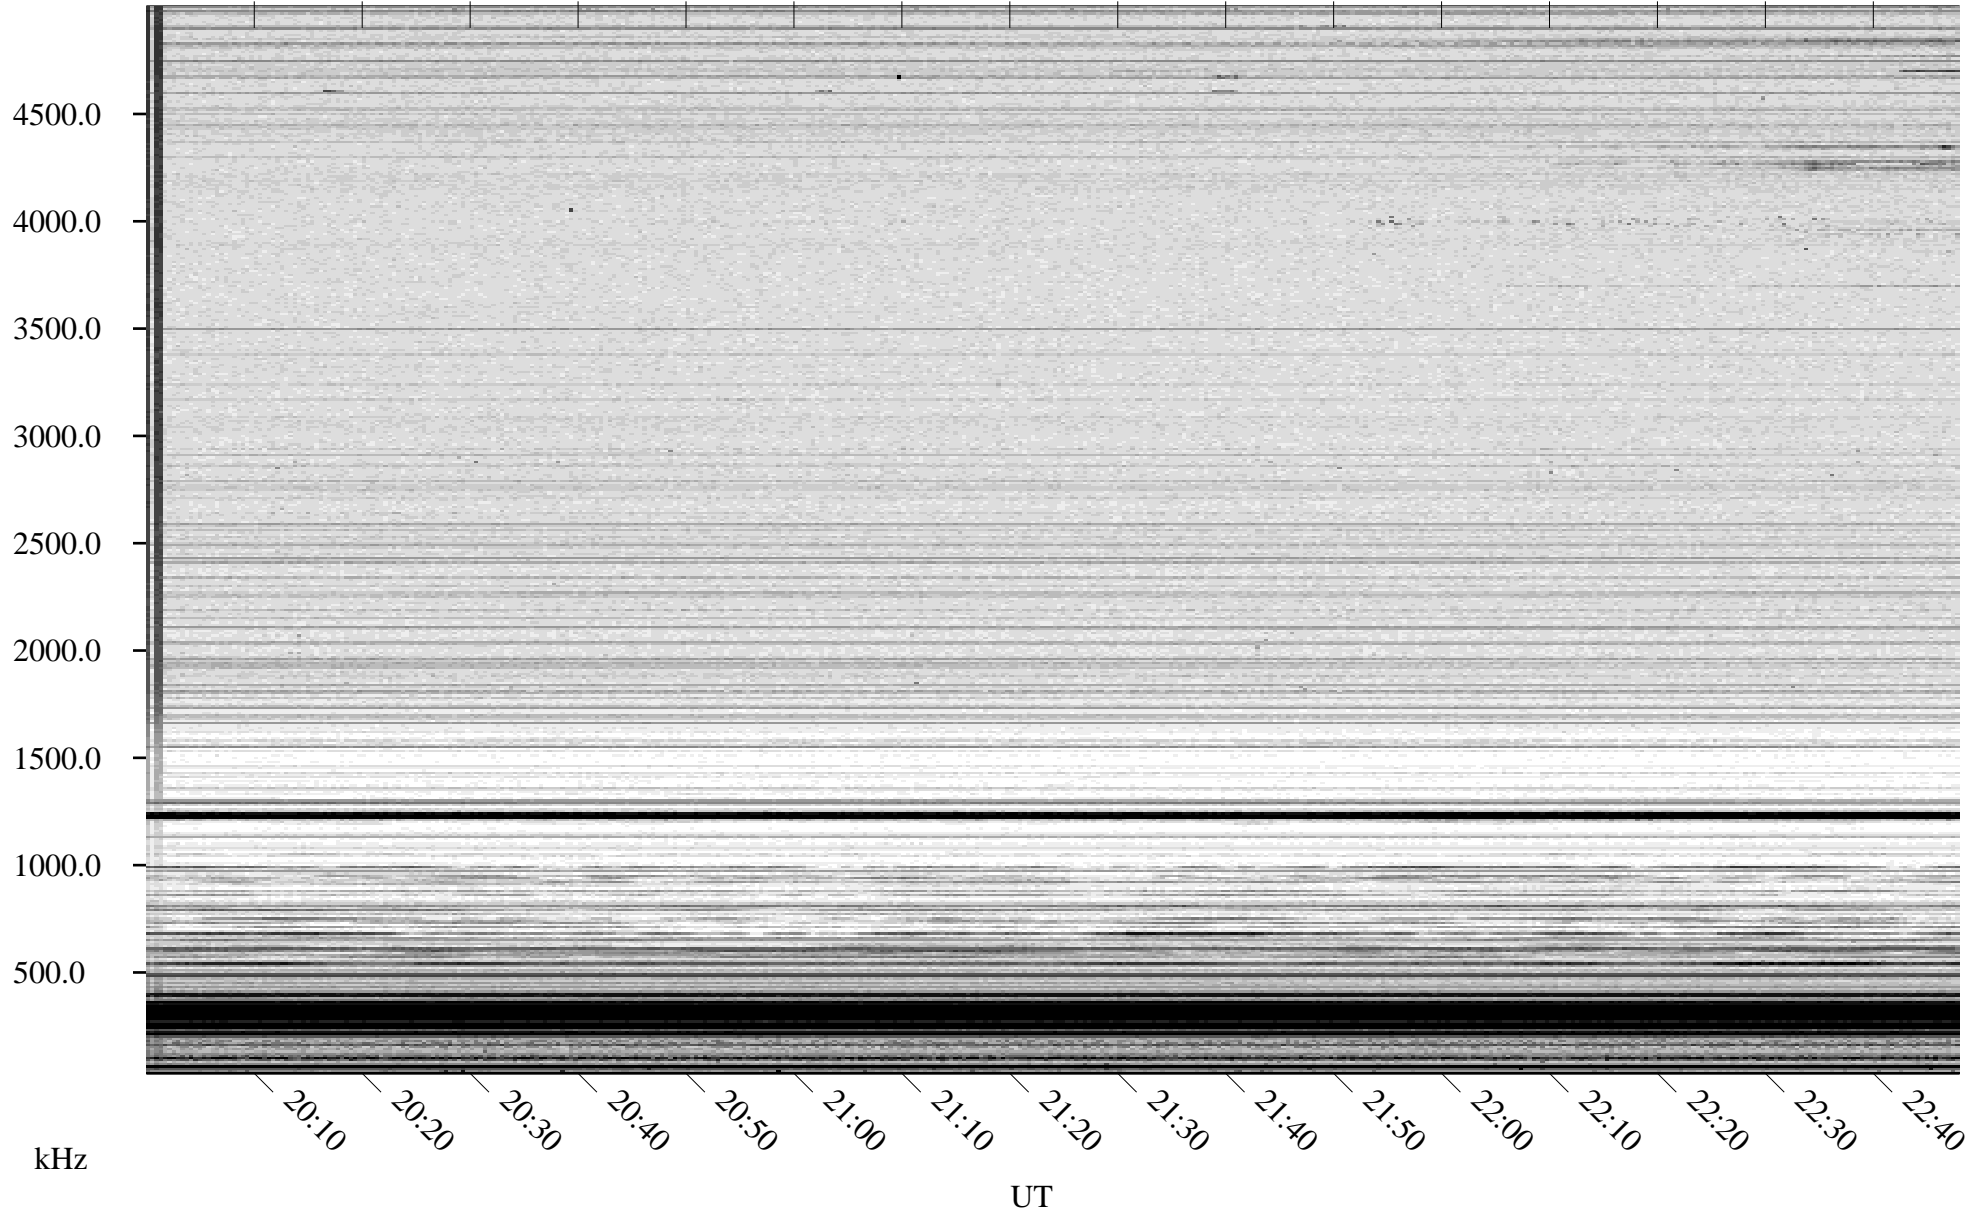

04/15/2007 Churchill, Manitoba

Linear Scale Black = 161 White = 15

CH07105L.R00m max_12

Page 1

04/15/2007 Churchill, Manitoba

Linear Scale Black = 161 White = 15

CH07105L.R00m max_12

Page 2

04/16/2007 Churchill, Manitoba

Linear Scale Black = 161 White = 15

CH07105L.R00m max_12

Page 3

04/16/2007 Churchill, Manitoba

Linear Scale Black = 161 White = 15

CH07105L.R00m max_12

Page 4

04/16/2007 Churchill, Manitoba

Linear Scale Black = 161 White = 15

CH07105L.R00m max_12

Page 5

04/16/2007 Churchill, Manitoba

Linear Scale Black = 161 White = 15

CH07105L.R00m max_12

Page 6

04/16/2007 Churchill, Manitoba

Linear Scale Black = 161 White = 15

CH07105L.R00m max_12

Page 7

04/16/2007 Churchill, Manitoba

Linear Scale Black = 161 White = 15

CH07105L.R00m max_12

Page 8