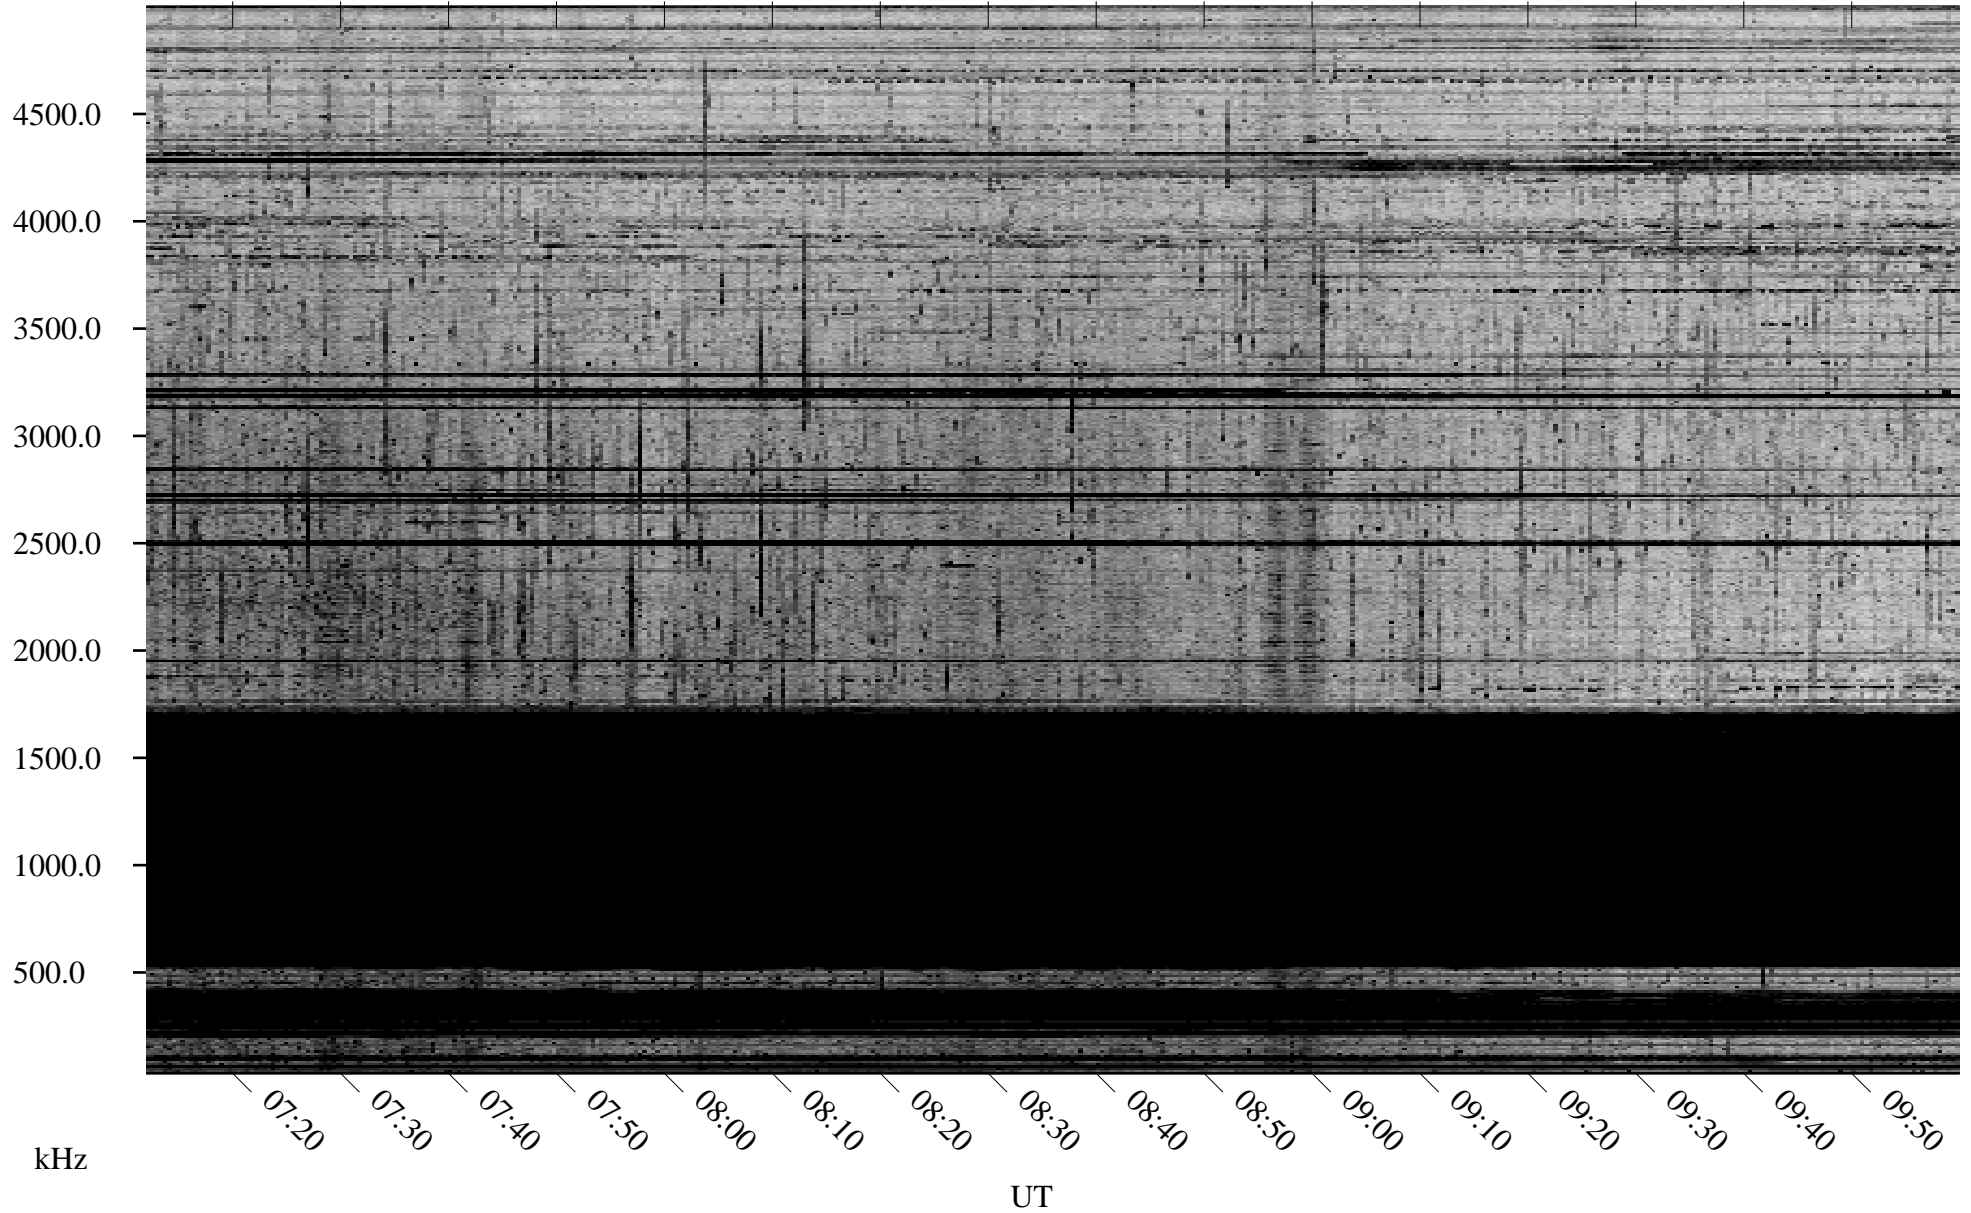

04/15/2007 Churchill, Manitoba

Linear Scale Black = 161 White = 15

CH07105L.R00m max_12

Page 1

04/15/2007 Churchill, Manitoba

Linear Scale Black = 161 White = 15

CH07105L.R00m max_12

Page 2

04/16/2007 Churchill, Manitoba

Linear Scale Black = 161 White = 15

CH07105L.R00m max_12

Page 3

04/16/2007 Churchill, Manitoba

Linear Scale Black = 161 White = 15

CH07105L.R00m max_12

Page 4

04/16/2007 Churchill, Manitoba

Linear Scale Black = 161 White = 15

CH07105L.R00m max_12

Page 5

04/16/2007 Churchill, Manitoba

Linear Scale Black = 161 White = 15

CH07105L.R00m max_12

Page 6

04/16/2007 Churchill, Manitoba

Linear Scale Black = 161 White = 15

CH07105L.R00m max_12

Page 7

04/16/2007 Churchill, Manitoba

Linear Scale Black = 161 White = 15

CH07105L.R00m max_12

Page 8