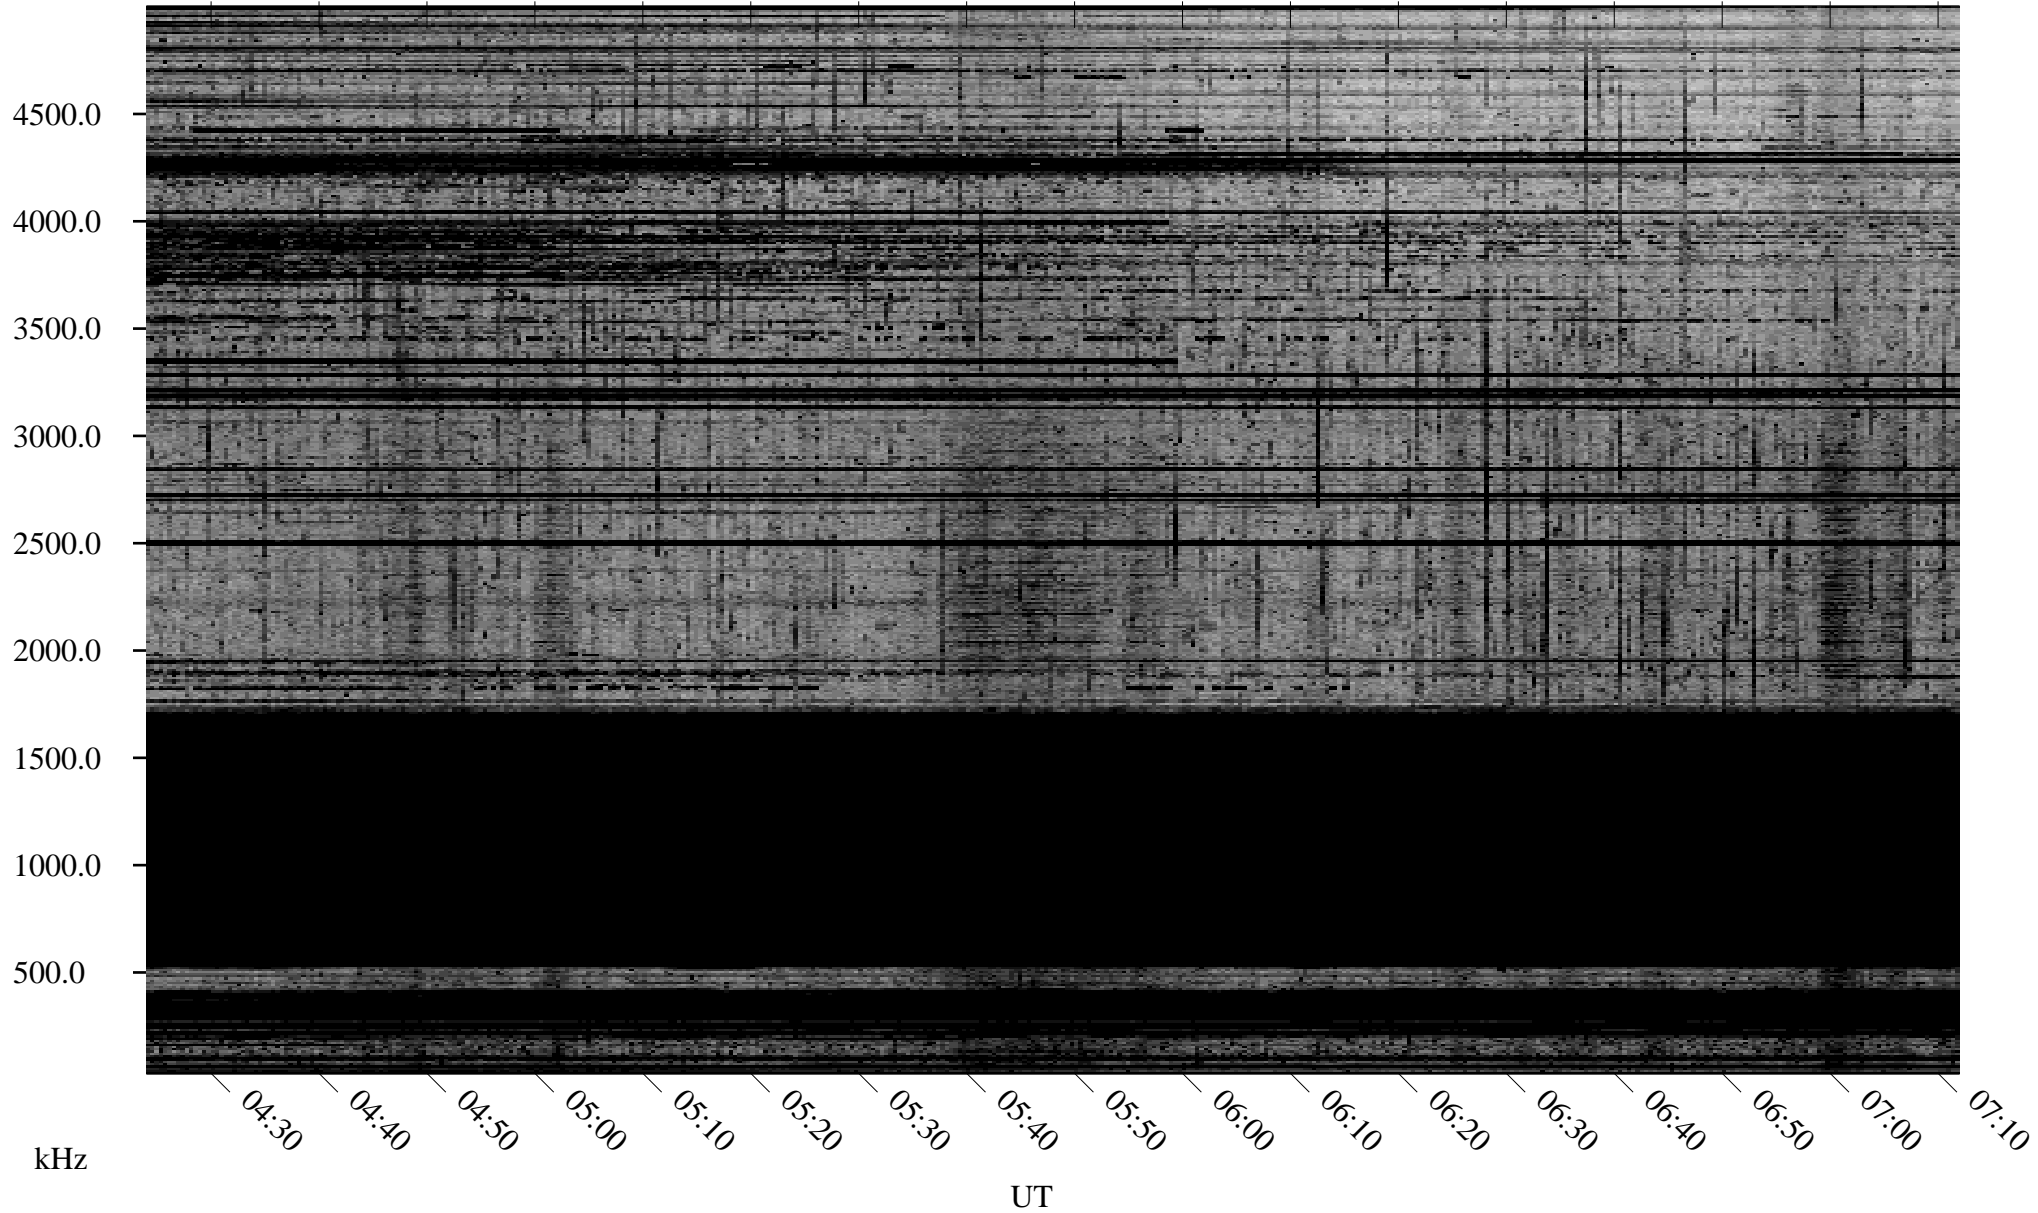

04/15/2007 Churchill, Manitoba

Linear Scale Black = 161 White = 15

CH07105L.R00m max_12

Page 1

04/15/2007 Churchill, Manitoba

Linear Scale Black = 161 White = 15

CH07105L.R00m max_12

Page 2

04/16/2007 Churchill, Manitoba

Linear Scale Black = 161 White = 15

CH07105L.R00m max_12

Page 3

04/16/2007 Churchill, Manitoba

Linear Scale Black = 161 White = 15

CH07105L.R00m max_12

Page 4

04/16/2007 Churchill, Manitoba

Linear Scale Black = 161 White = 15

CH07105L.R00m max_12

Page 5

04/16/2007 Churchill, Manitoba

Linear Scale Black = 161 White = 15

CH07105L.R00m max_12

Page 6

04/16/2007 Churchill, Manitoba

Linear Scale Black = 161 White = 15

CH07105L.R00m max_12

Page 7

04/16/2007 Churchill, Manitoba

Linear Scale Black = 161 White = 15

CH07105L.R00m max_12

Page 8