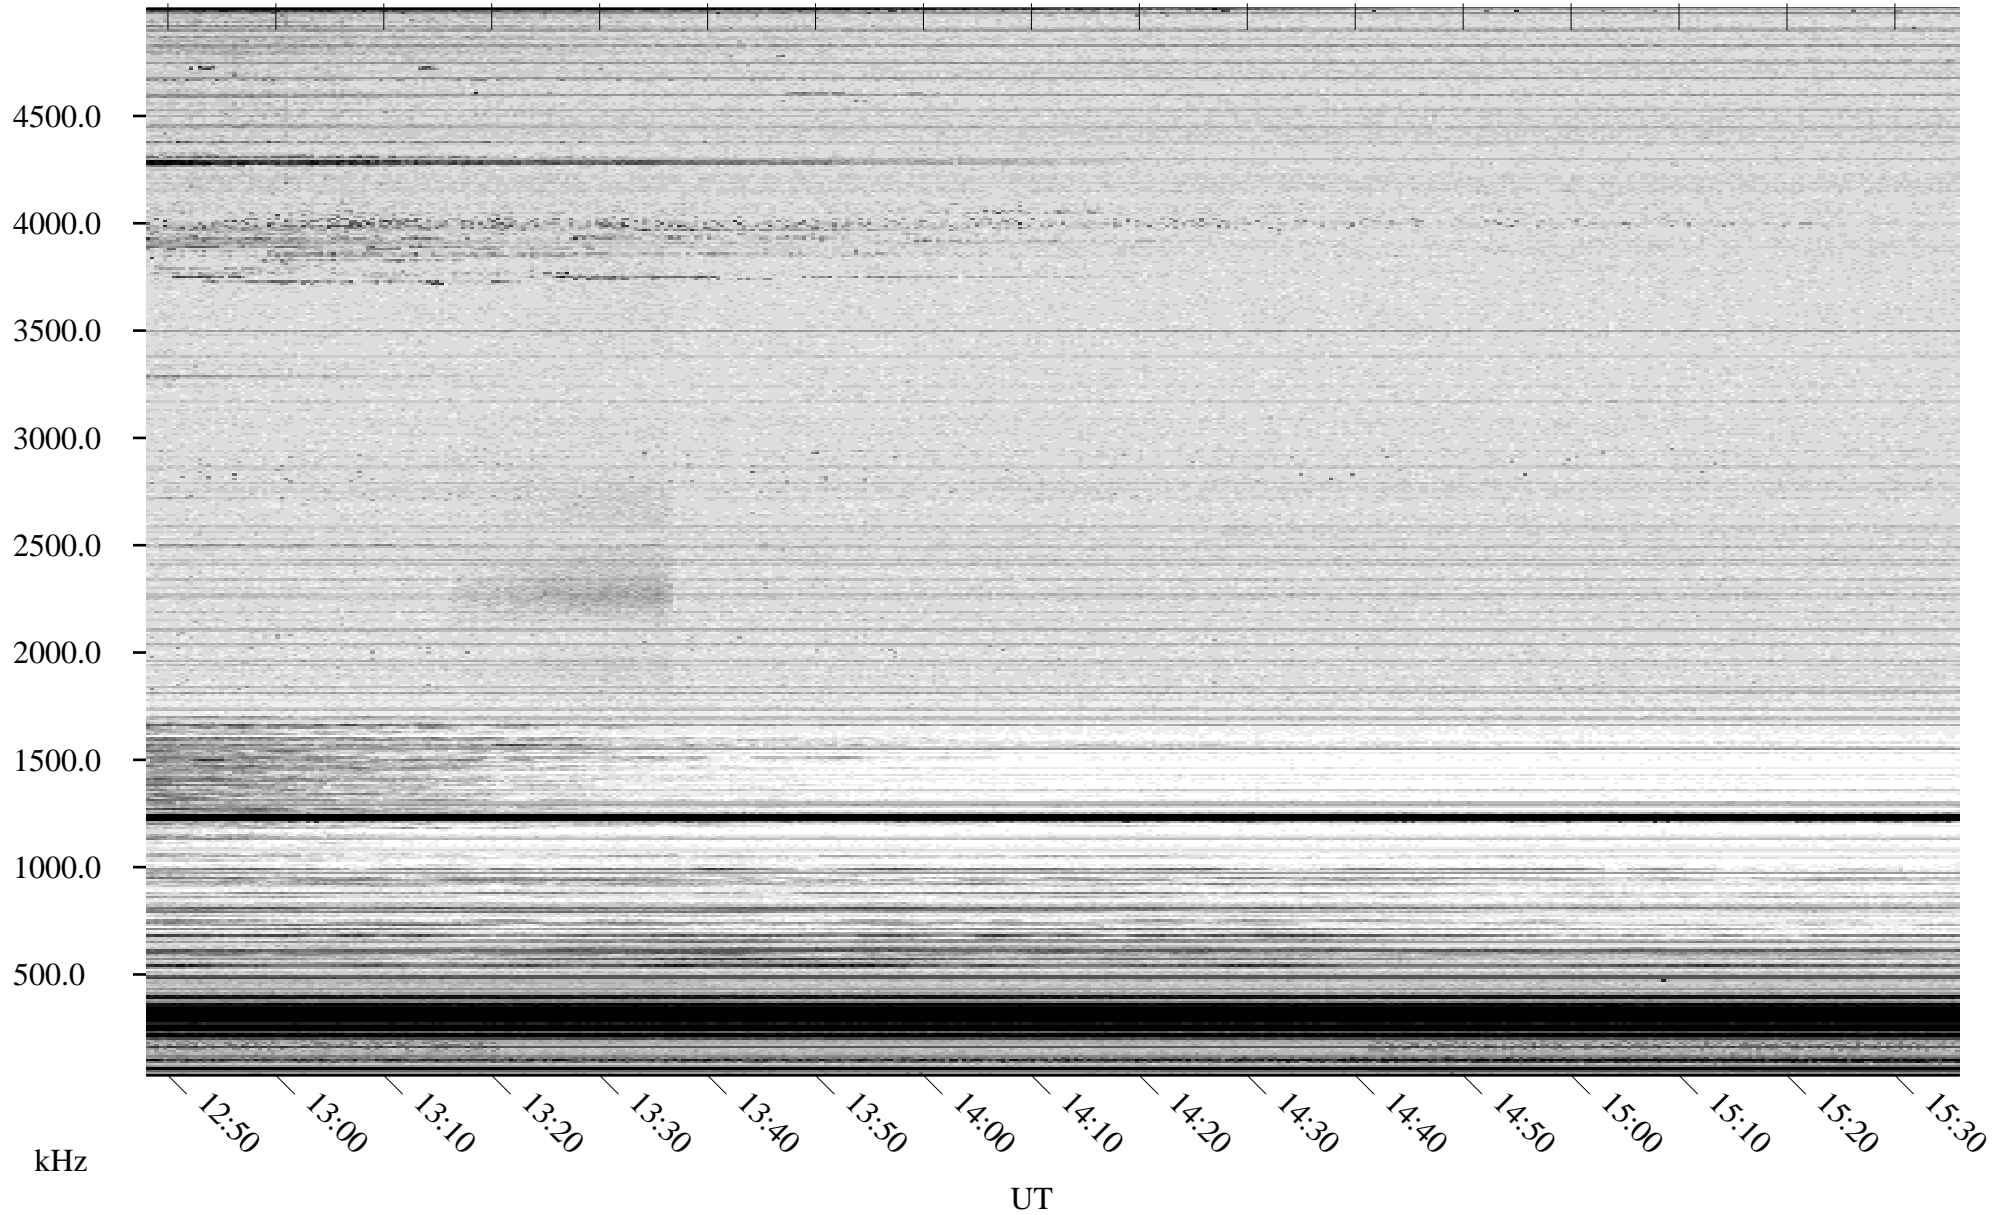

04/15/2007 Churchill, Manitoba

Linear Scale Black = 161 White = 15

CH07105L.R00m max_12

Page 1

04/15/2007 Churchill, Manitoba

Linear Scale Black = 161 White = 15

CH07105L.R00m max_12

Page 2

04/16/2007 Churchill, Manitoba

Linear Scale Black = 161 White = 15

CH07105L.R00m max_12

Page 3

04/16/2007 Churchill, Manitoba

Linear Scale Black = 161 White = 15

CH07105L.R00m max_12

Page 4

04/16/2007 Churchill, Manitoba

Linear Scale Black = 161 White = 15

CH07105L.R00m max_12

Page 5

04/16/2007 Churchill, Manitoba

Linear Scale Black = 161 White = 15

CH07105L.R00m max_12

Page 6

04/16/2007 Churchill, Manitoba

Linear Scale Black = 161 White = 15

CH07105L.R00m max_12

Page 7

04/16/2007 Churchill, Manitoba

Linear Scale Black = 161 White = 15

CH07105L.R00m max_12

Page 8