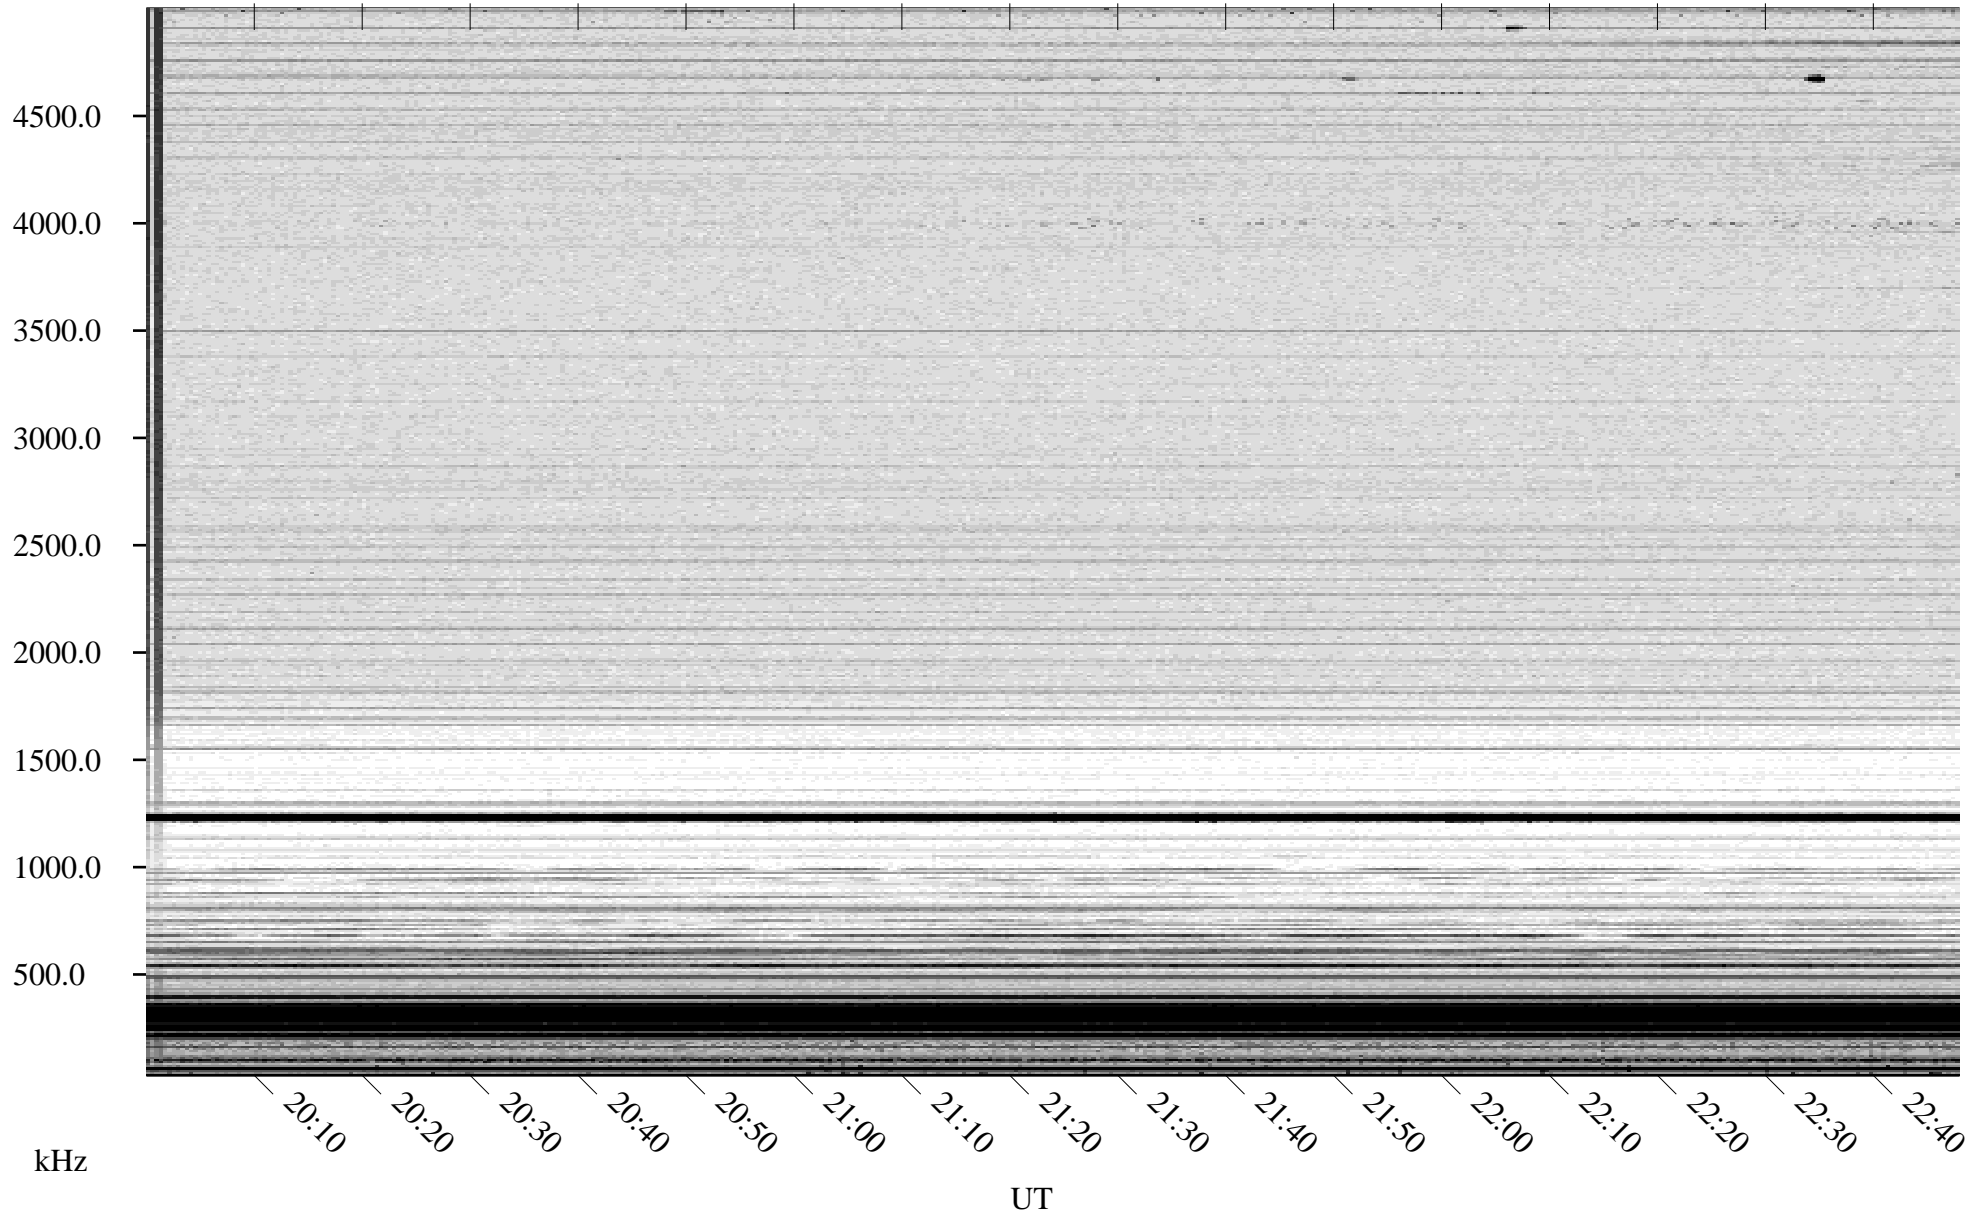

04/16/2007 Churchill, Manitoba

Linear Scale Black = 161 White = 15

CH07106L.R00m max_12

Page 1

04/16/2007 Churchill, Manitoba

Linear Scale Black = 161 White = 15

CH07106L.R00m max_12

Page 2

04/17/2007 Churchill, Manitoba

Linear Scale Black = 161 White = 15

CH07106L.R00m max_12

Page 3

04/17/2007 Churchill, Manitoba

Linear Scale Black = 161 White = 15

CH07106L.R00m max_12

Page 4

04/17/2007 Churchill, Manitoba

Linear Scale Black = 161 White = 15

CH07106L.R00m max_12

Page 5

04/17/2007 Churchill, Manitoba

Linear Scale Black = 161 White = 15

CH07106L.R00m max_12

Page 6

04/17/2007 Churchill, Manitoba

Linear Scale Black = 161 White = 15

CH07106L.R00m max_12

Page 7

04/17/2007 Churchill, Manitoba

Linear Scale Black = 161 White = 15

CH07106L.R00m max_12