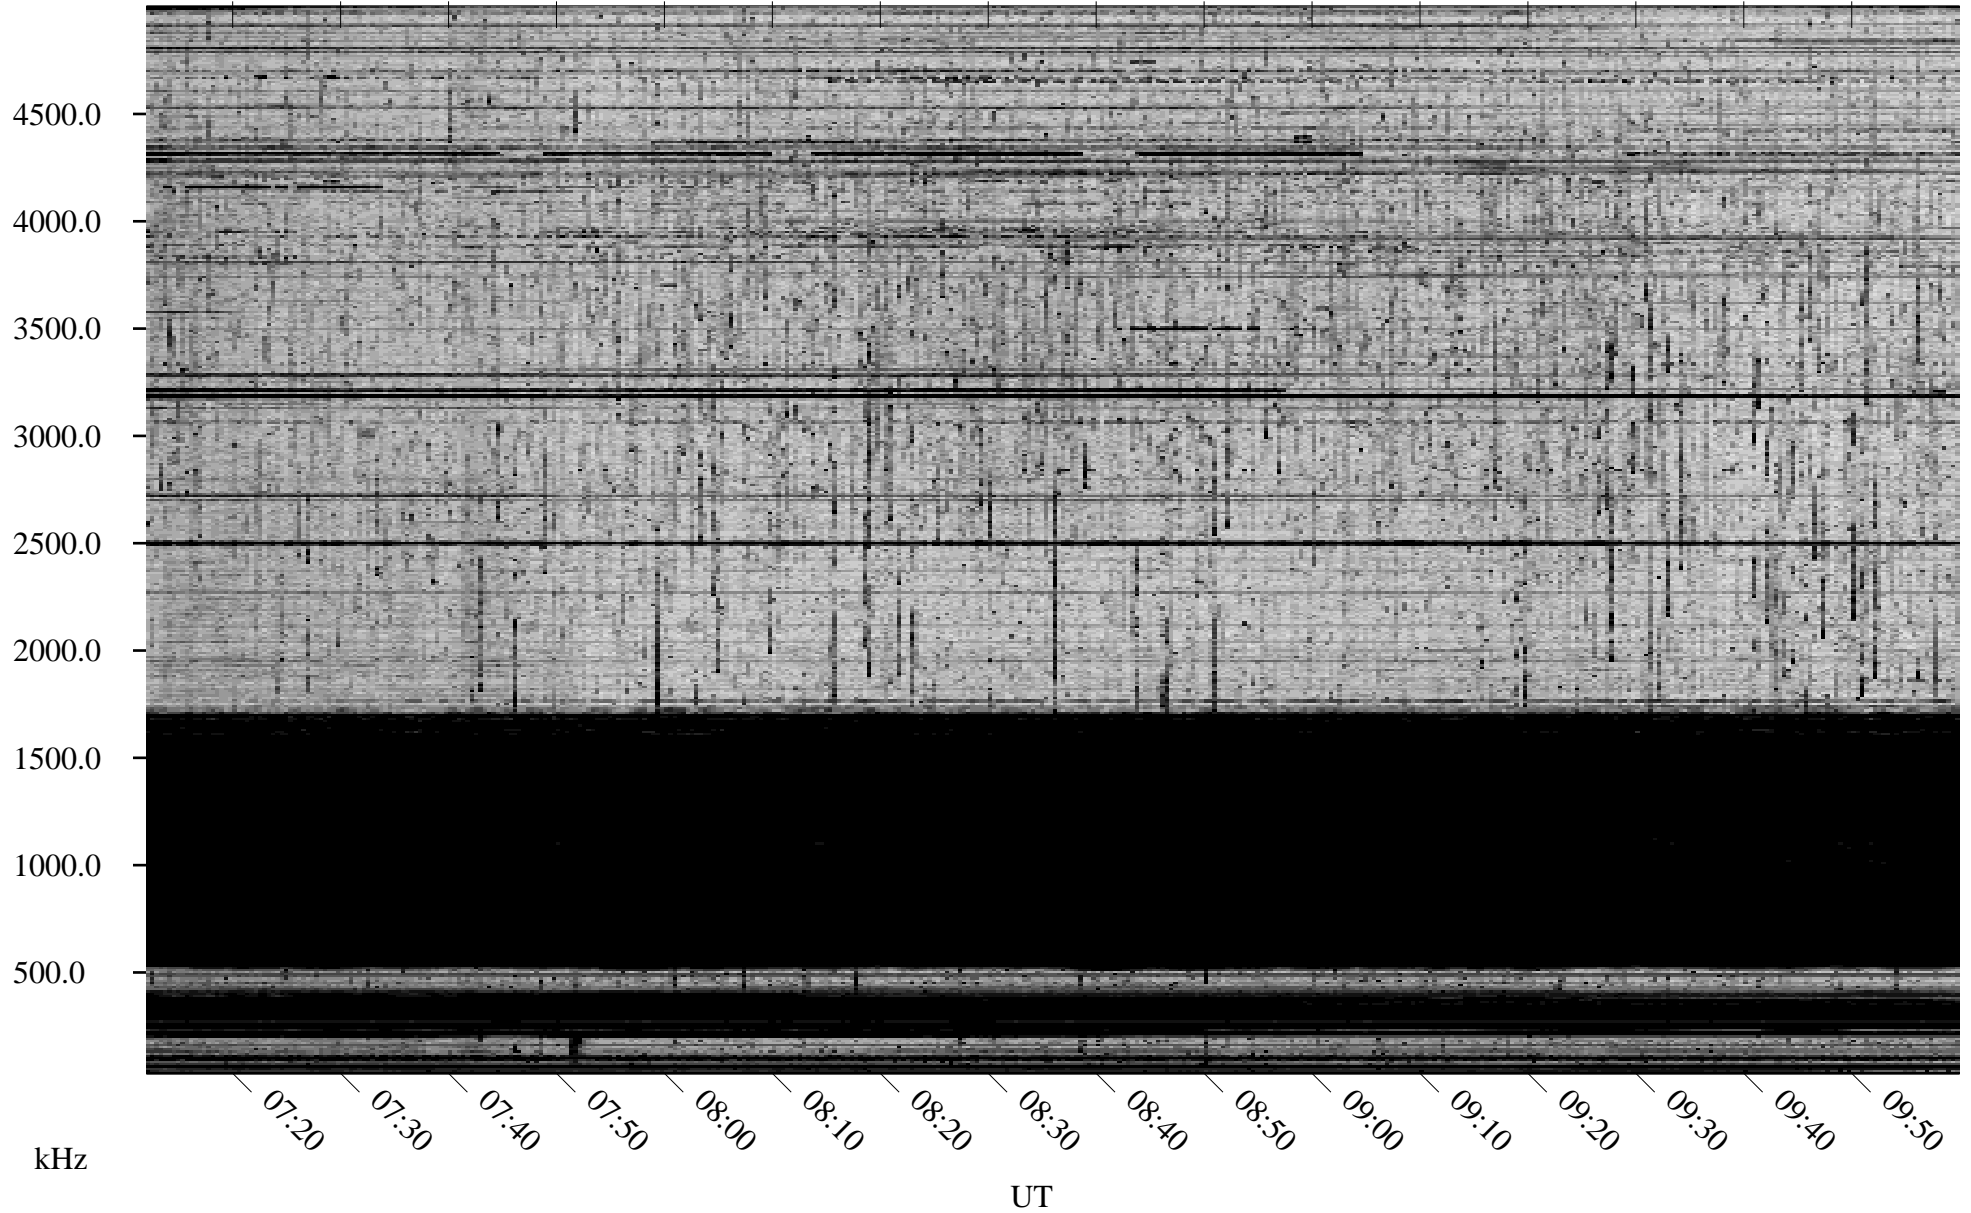

04/16/2007 Churchill, Manitoba

Linear Scale Black = 161 White = 15

CH07106L.R00m max_12

Page 1

04/16/2007 Churchill, Manitoba

Linear Scale Black = 161 White = 15

CH07106L.R00m max_12

Page 2

04/17/2007 Churchill, Manitoba

Linear Scale Black = 161 White = 15

CH07106L.R00m max_12

Page 3

04/17/2007 Churchill, Manitoba

Linear Scale Black = 161 White = 15

CH07106L.R00m max_12

Page 4

04/17/2007 Churchill, Manitoba

Linear Scale Black = 161 White = 15

CH07106L.R00m max_12

Page 5

04/17/2007 Churchill, Manitoba

Linear Scale Black = 161 White = 15

CH07106L.R00m max_12

Page 6

04/17/2007 Churchill, Manitoba

Linear Scale Black = 161 White = 15

CH07106L.R00m max_12

Page 7

04/17/2007 Churchill, Manitoba

Linear Scale Black = 161 White = 15

CH07106L.R00m max_12