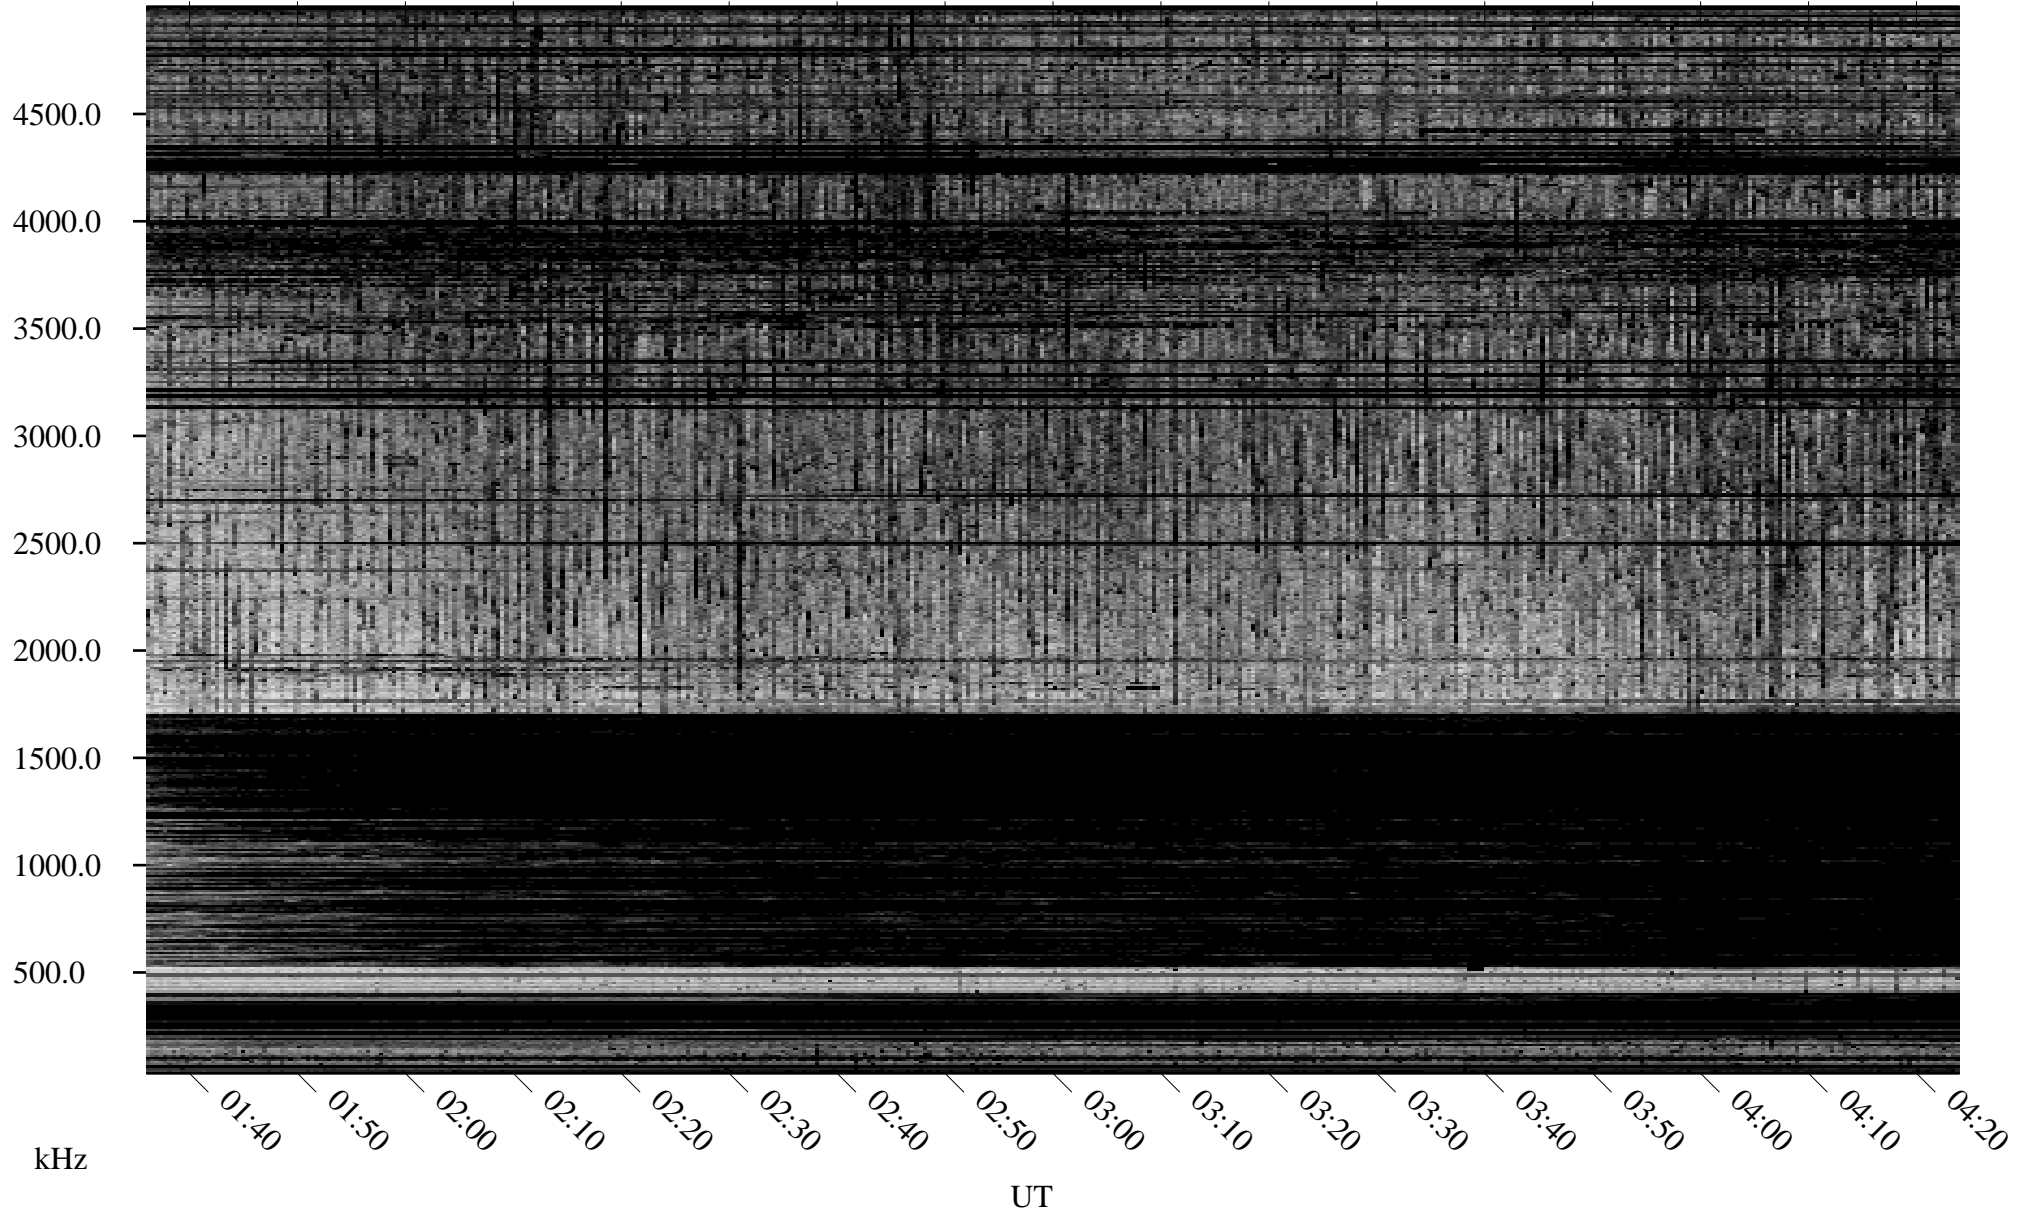

04/16/2007 Churchill, Manitoba

Linear Scale Black = 161 White = 15

CH07106L.R00m max_12

Page 1

04/16/2007 Churchill, Manitoba

Linear Scale Black = 161 White = 15

CH07106L.R00m max_12

Page 2

04/17/2007 Churchill, Manitoba

Linear Scale Black = 161 White = 15

CH07106L.R00m max_12

Page 3

04/17/2007 Churchill, Manitoba

Linear Scale Black = 161 White = 15

CH07106L.R00m max_12

Page 4

04/17/2007 Churchill, Manitoba

Linear Scale Black = 161 White = 15

CH07106L.R00m max_12

Page 5

04/17/2007 Churchill, Manitoba

Linear Scale Black = 161 White = 15

CH07106L.R00m max_12

Page 6

04/17/2007 Churchill, Manitoba

Linear Scale Black = 161 White = 15

CH07106L.R00m max_12

Page 7

04/17/2007 Churchill, Manitoba

Linear Scale Black = 161 White = 15

CH07106L.R00m max_12