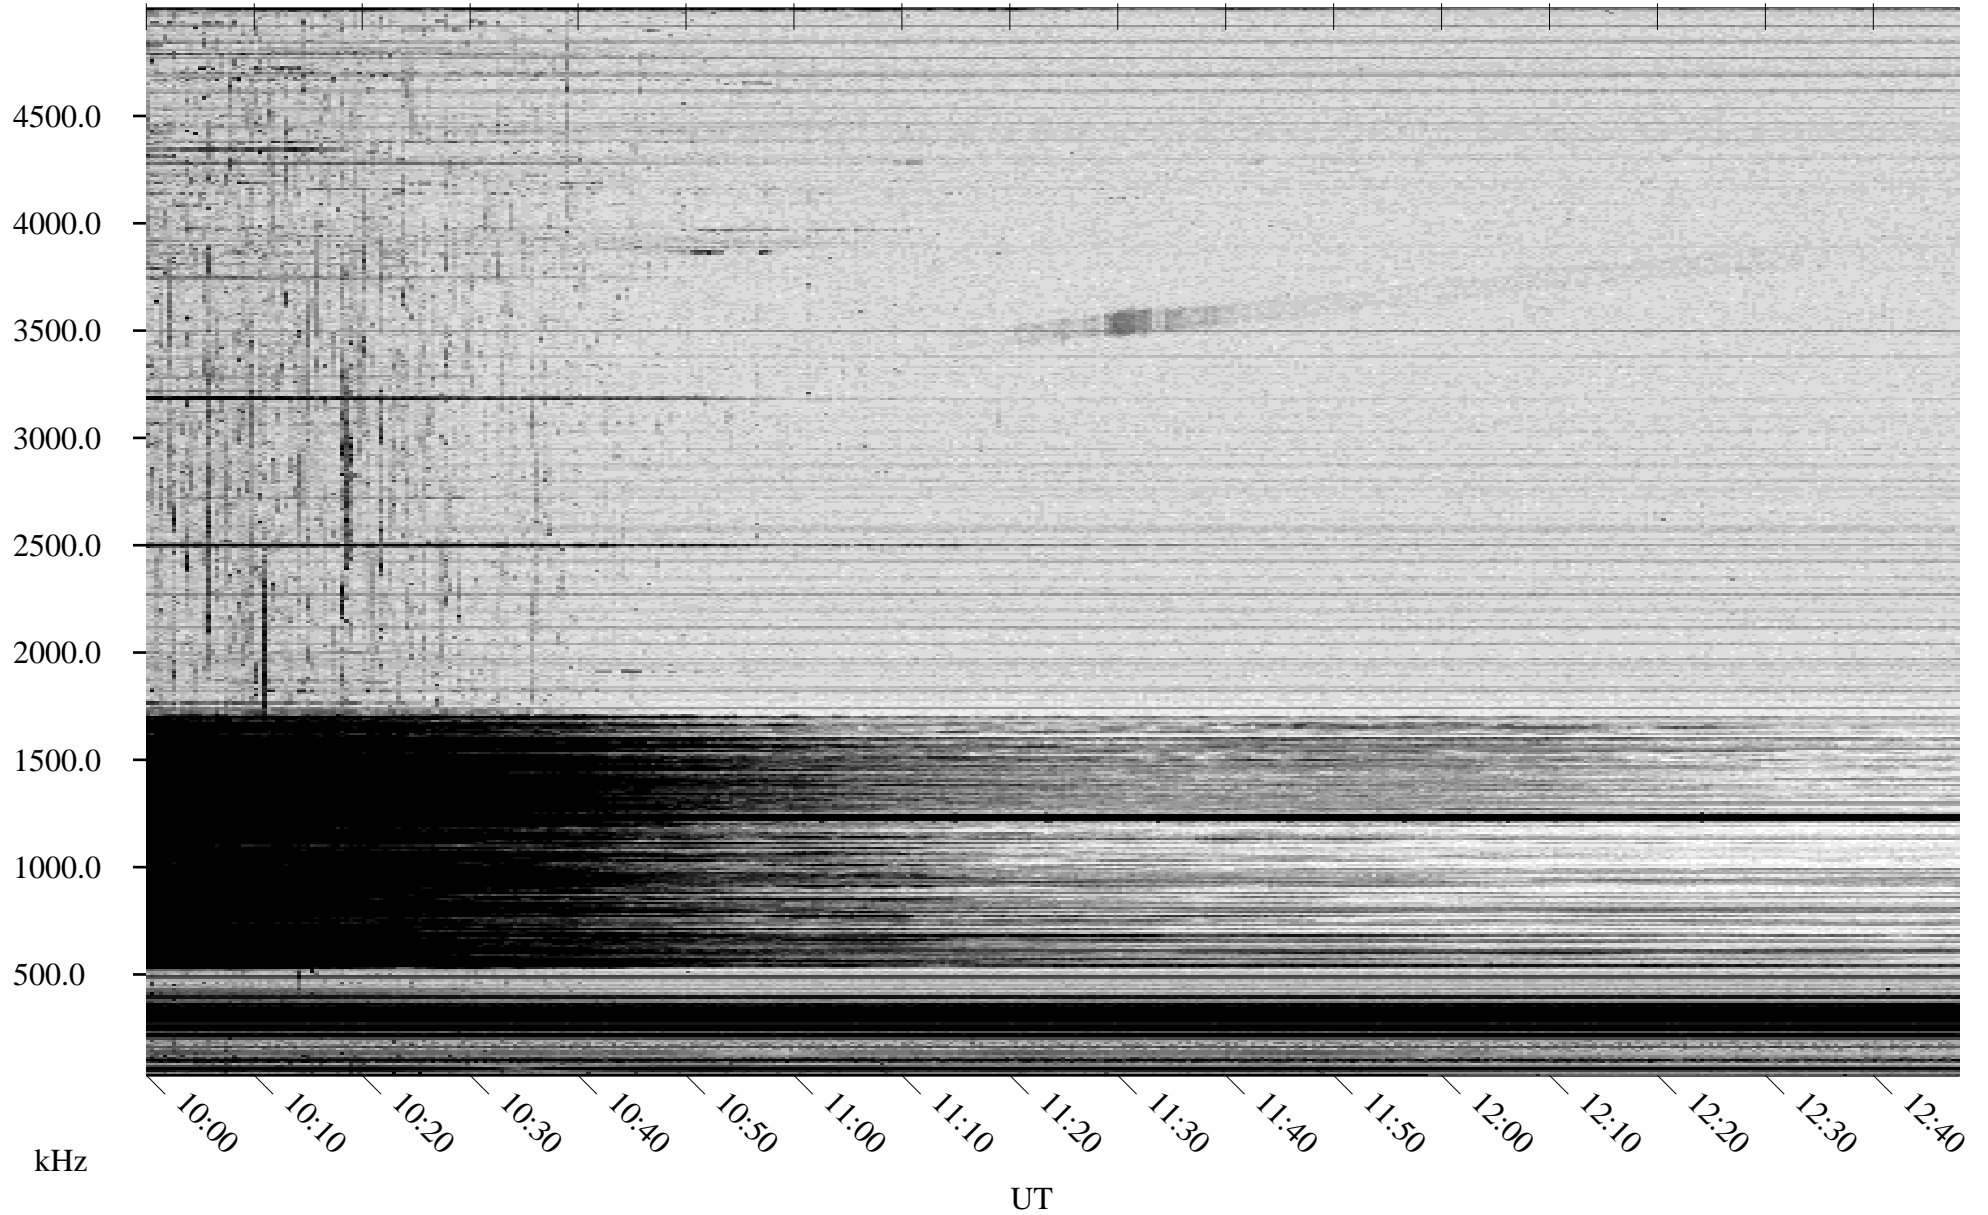

04/16/2007 Churchill, Manitoba

Linear Scale Black = 161 White = 15

CH07106L.R00m max_12

Page 1

04/16/2007 Churchill, Manitoba

Linear Scale Black = 161 White = 15

CH07106L.R00m max_12

Page 2

04/17/2007 Churchill, Manitoba

Linear Scale Black = 161 White = 15

CH07106L.R00m max_12

Page 3

04/17/2007 Churchill, Manitoba

Linear Scale Black = 161 White = 15

CH07106L.R00m max_12

Page 4

04/17/2007 Churchill, Manitoba

Linear Scale Black = 161 White = 15

CH07106L.R00m max_12

Page 5

04/17/2007 Churchill, Manitoba

Linear Scale Black = 161 White = 15

CH07106L.R00m max_12

Page 6

04/17/2007 Churchill, Manitoba

Linear Scale Black = 161 White = 15

CH07106L.R00m max_12

Page 7

04/17/2007 Churchill, Manitoba

Linear Scale Black = 161 White = 15

CH07106L.R00m max_12