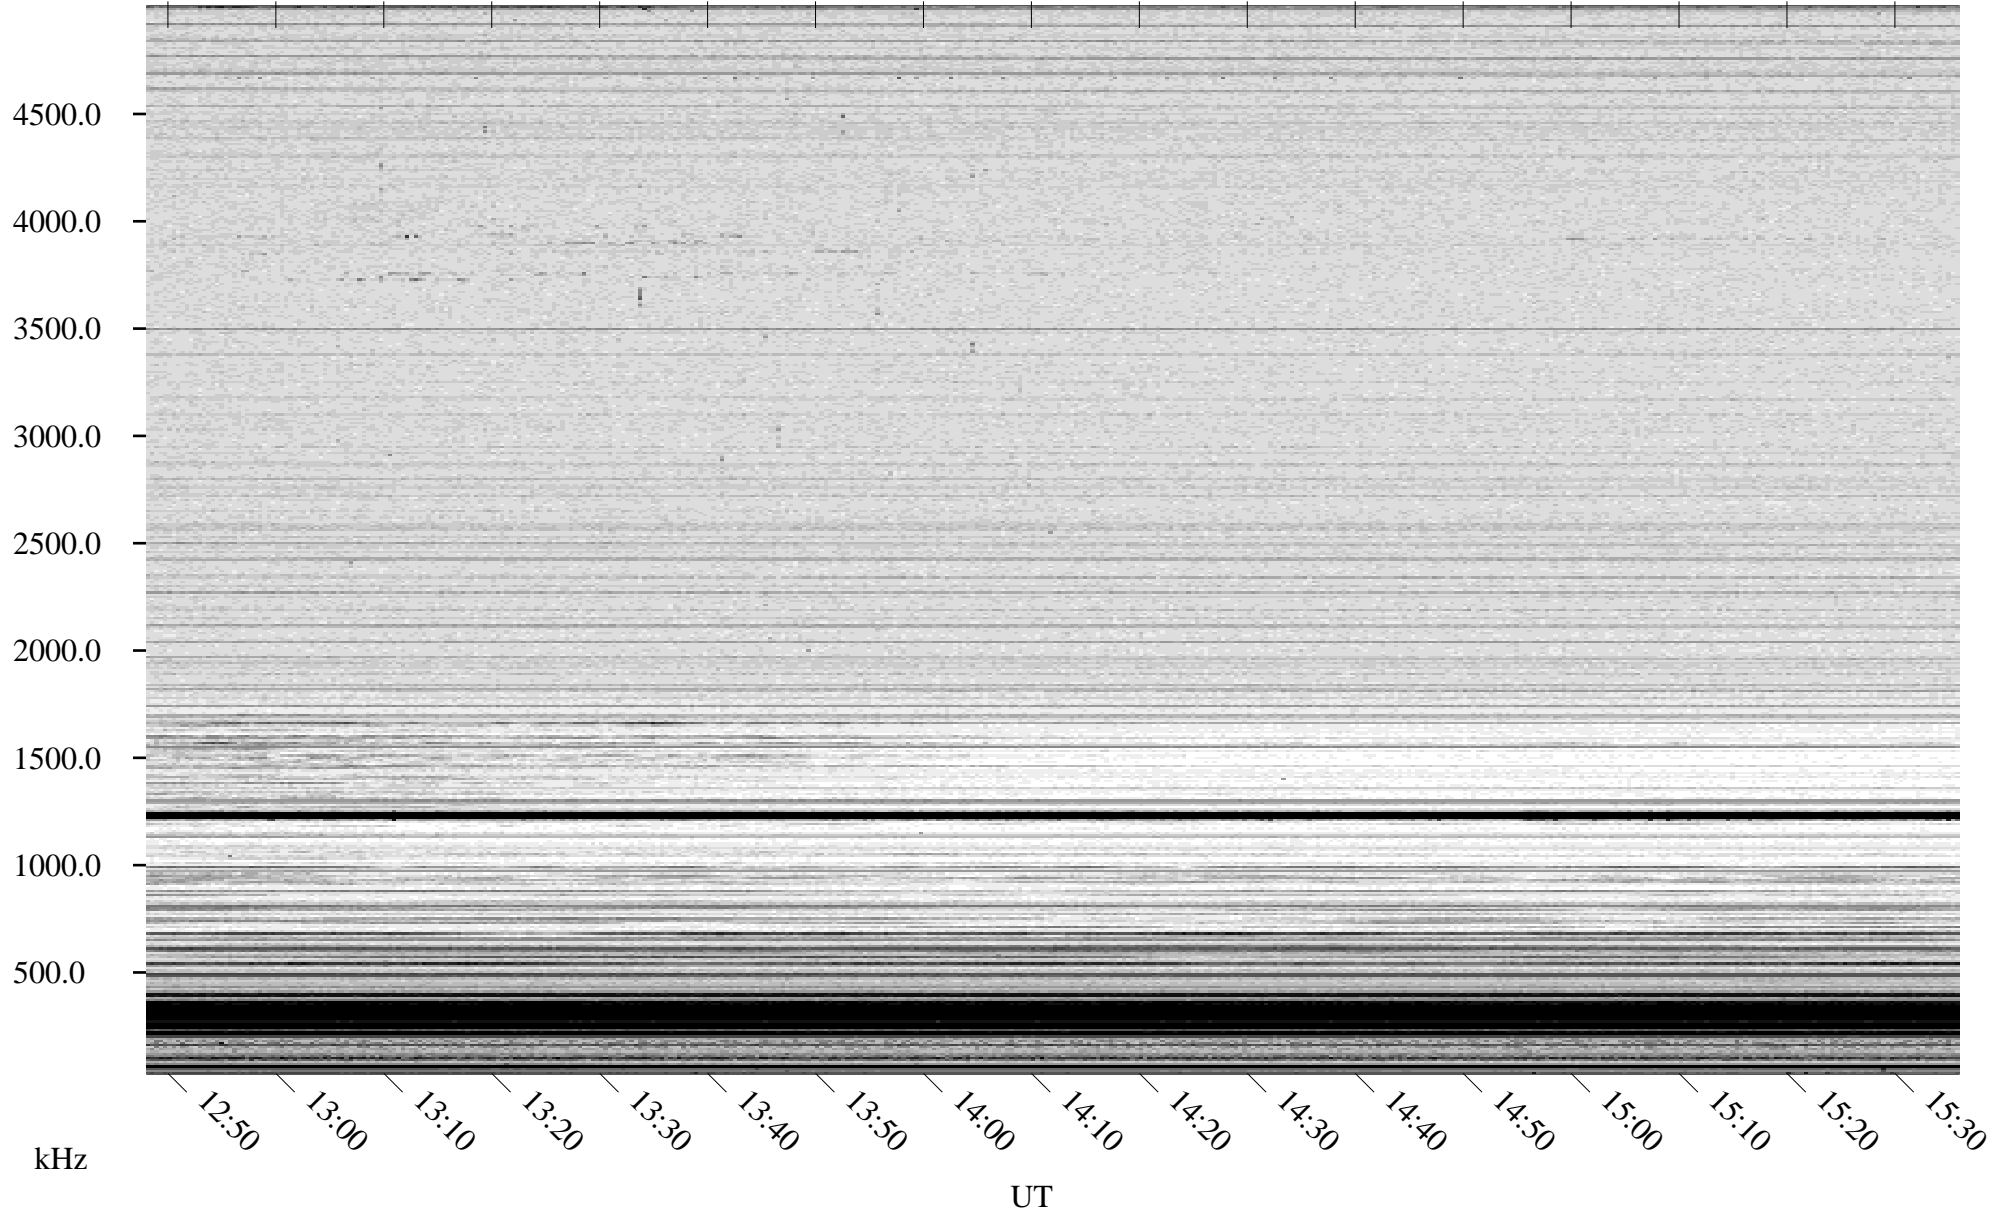

04/16/2007 Churchill, Manitoba

Linear Scale Black = 161 White = 15

CH07106L.R00m max_12

Page 1

04/16/2007 Churchill, Manitoba

Linear Scale Black = 161 White = 15

CH07106L.R00m max_12

Page 2

04/17/2007 Churchill, Manitoba

Linear Scale Black = 161 White = 15

CH07106L.R00m max_12

Page 3

04/17/2007 Churchill, Manitoba

Linear Scale Black = 161 White = 15

CH07106L.R00m max_12

Page 4

04/17/2007 Churchill, Manitoba

Linear Scale Black = 161 White = 15

CH07106L.R00m max_12

Page 5

04/17/2007 Churchill, Manitoba

Linear Scale Black = 161 White = 15

CH07106L.R00m max_12

Page 6

04/17/2007 Churchill, Manitoba

Linear Scale Black = 161 White = 15

CH07106L.R00m max_12

Page 7

04/17/2007 Churchill, Manitoba

Linear Scale Black = 161 White = 15

CH07106L.R00m max_12