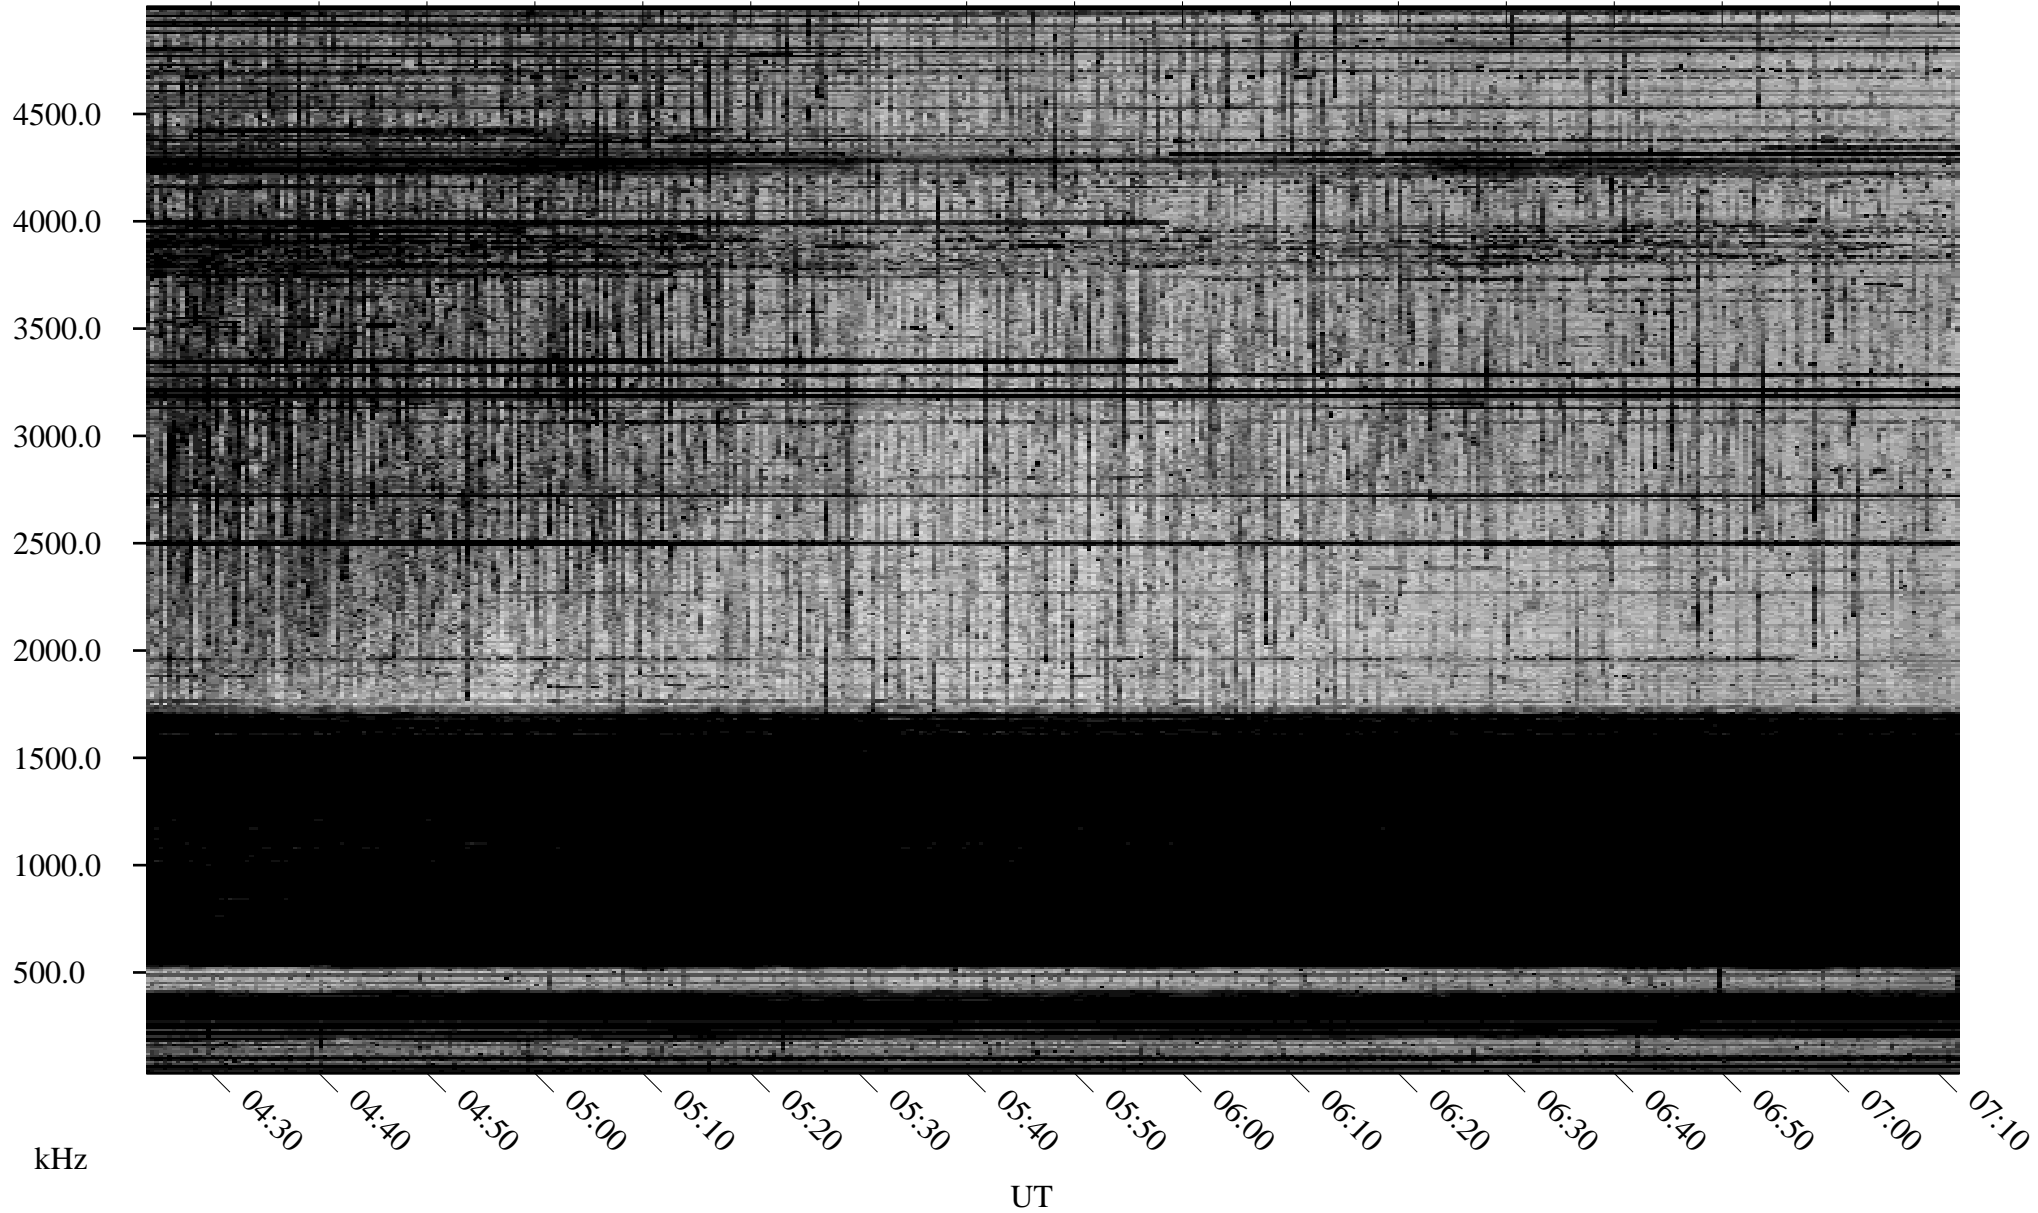

04/16/2007 Churchill, Manitoba

Linear Scale Black = 161 White = 15

CH07106L.R00m max_12

Page 1

04/16/2007 Churchill, Manitoba

Linear Scale Black = 161 White = 15

CH07106L.R00m max_12

Page 2

04/17/2007 Churchill, Manitoba

Linear Scale Black = 161 White = 15

CH07106L.R00m max_12

Page 3

04/17/2007 Churchill, Manitoba

Linear Scale Black = 161 White = 15

CH07106L.R00m max_12

Page 4

04/17/2007 Churchill, Manitoba

Linear Scale Black = 161 White = 15

CH07106L.R00m max_12

Page 5

04/17/2007 Churchill, Manitoba

Linear Scale Black = 161 White = 15

CH07106L.R00m max_12

Page 6

04/17/2007 Churchill, Manitoba

Linear Scale Black = 161 White = 15

CH07106L.R00m max_12

Page 7

04/17/2007 Churchill, Manitoba

Linear Scale Black = 161 White = 15

CH07106L.R00m max_12