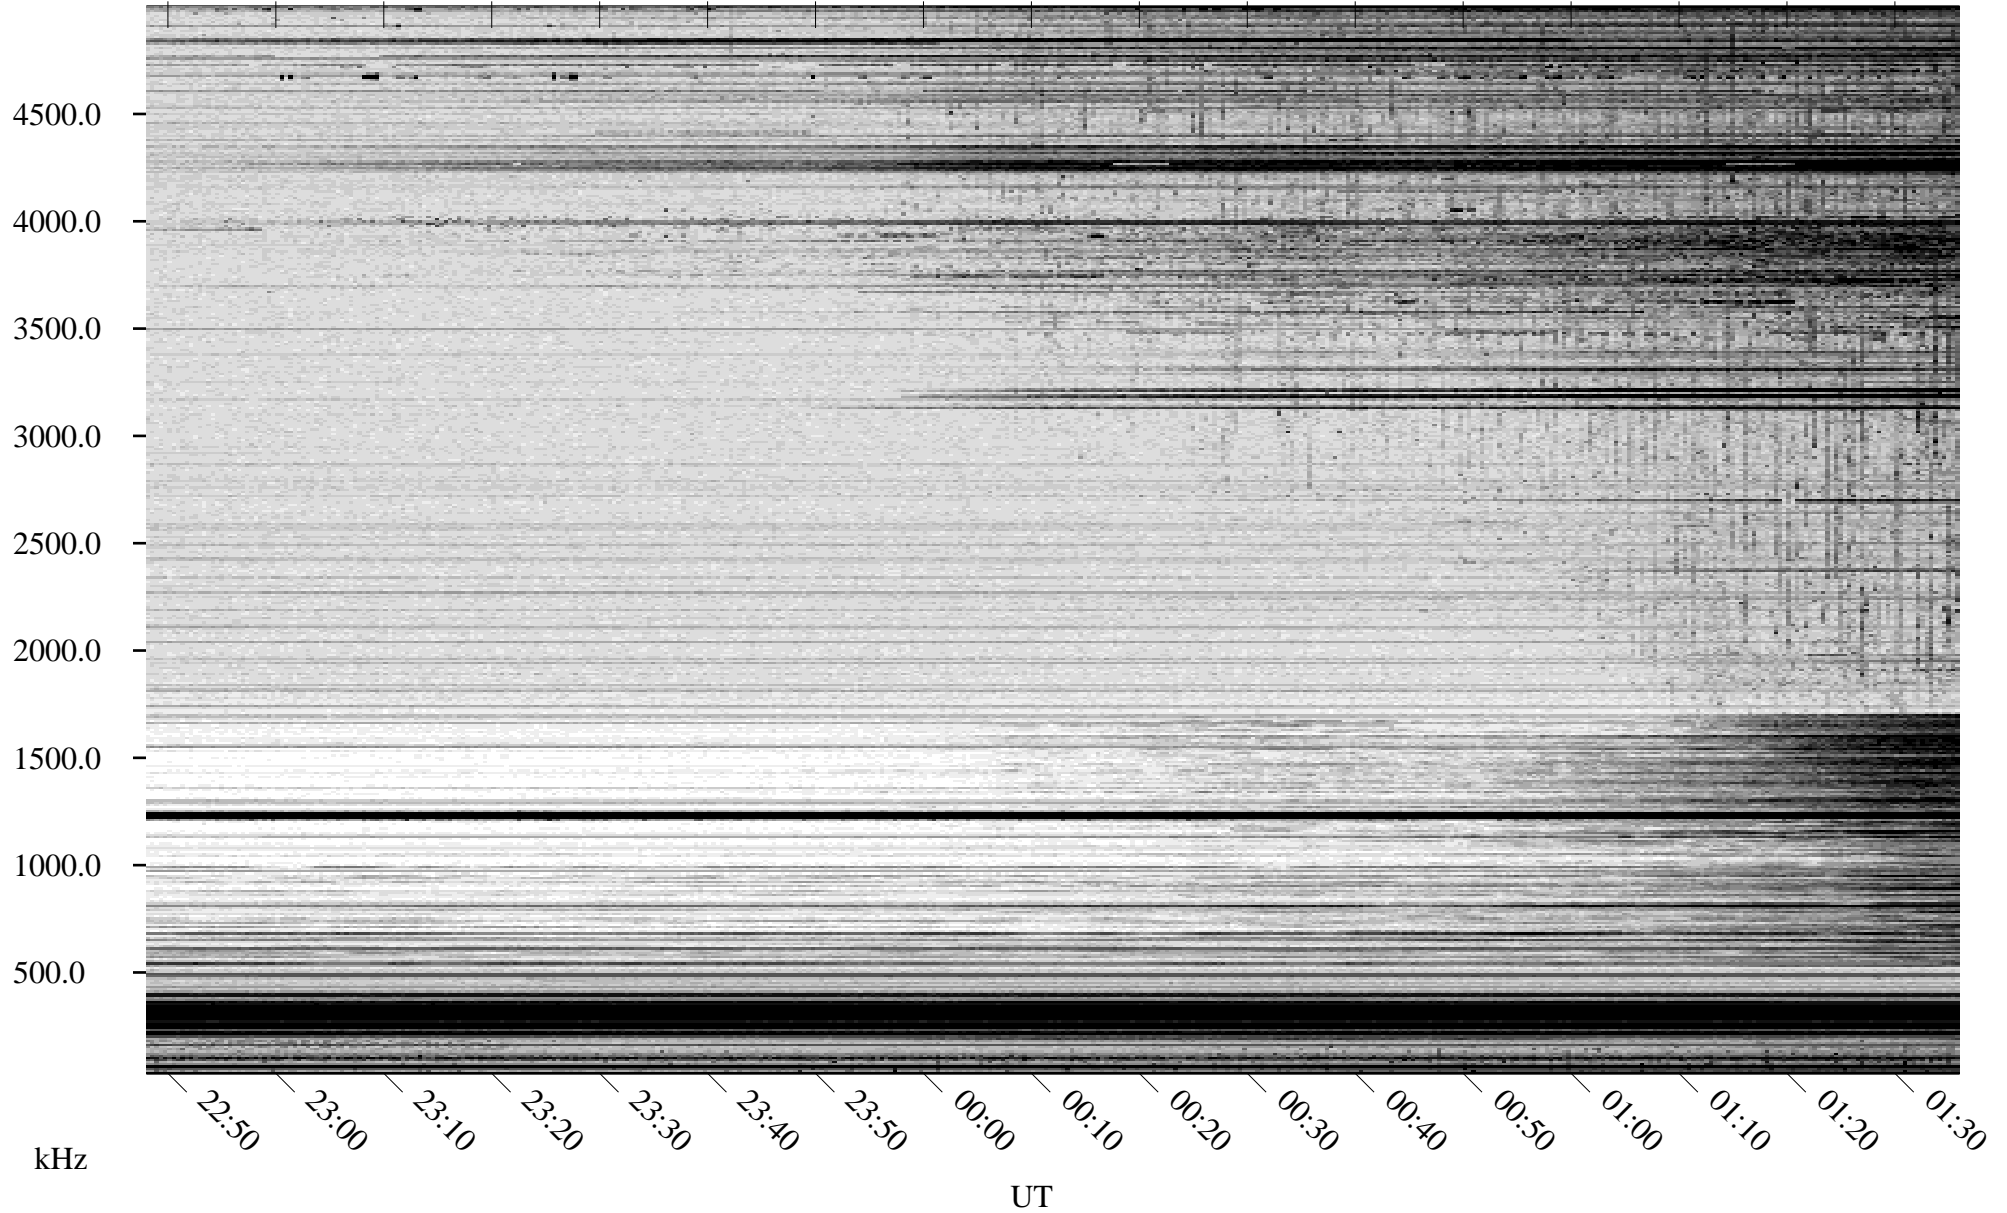

04/16/2007 Churchill, Manitoba

Linear Scale Black = 161 White = 15

CH07106L.R00m max_12

Page 1

04/16/2007 Churchill, Manitoba

Linear Scale Black = 161 White = 15

CH07106L.R00m max_12

Page 2

04/17/2007 Churchill, Manitoba

Linear Scale Black = 161 White = 15

CH07106L.R00m max_12

Page 3

04/17/2007 Churchill, Manitoba

Linear Scale Black = 161 White = 15

CH07106L.R00m max_12

Page 4

04/17/2007 Churchill, Manitoba

Linear Scale Black = 161 White = 15

CH07106L.R00m max_12

Page 5

04/17/2007 Churchill, Manitoba

Linear Scale Black = 161 White = 15

CH07106L.R00m max_12

Page 6

04/17/2007 Churchill, Manitoba

Linear Scale Black = 161 White = 15

CH07106L.R00m max_12

Page 7

04/17/2007 Churchill, Manitoba

Linear Scale Black = 161 White = 15

CH07106L.R00m max_12