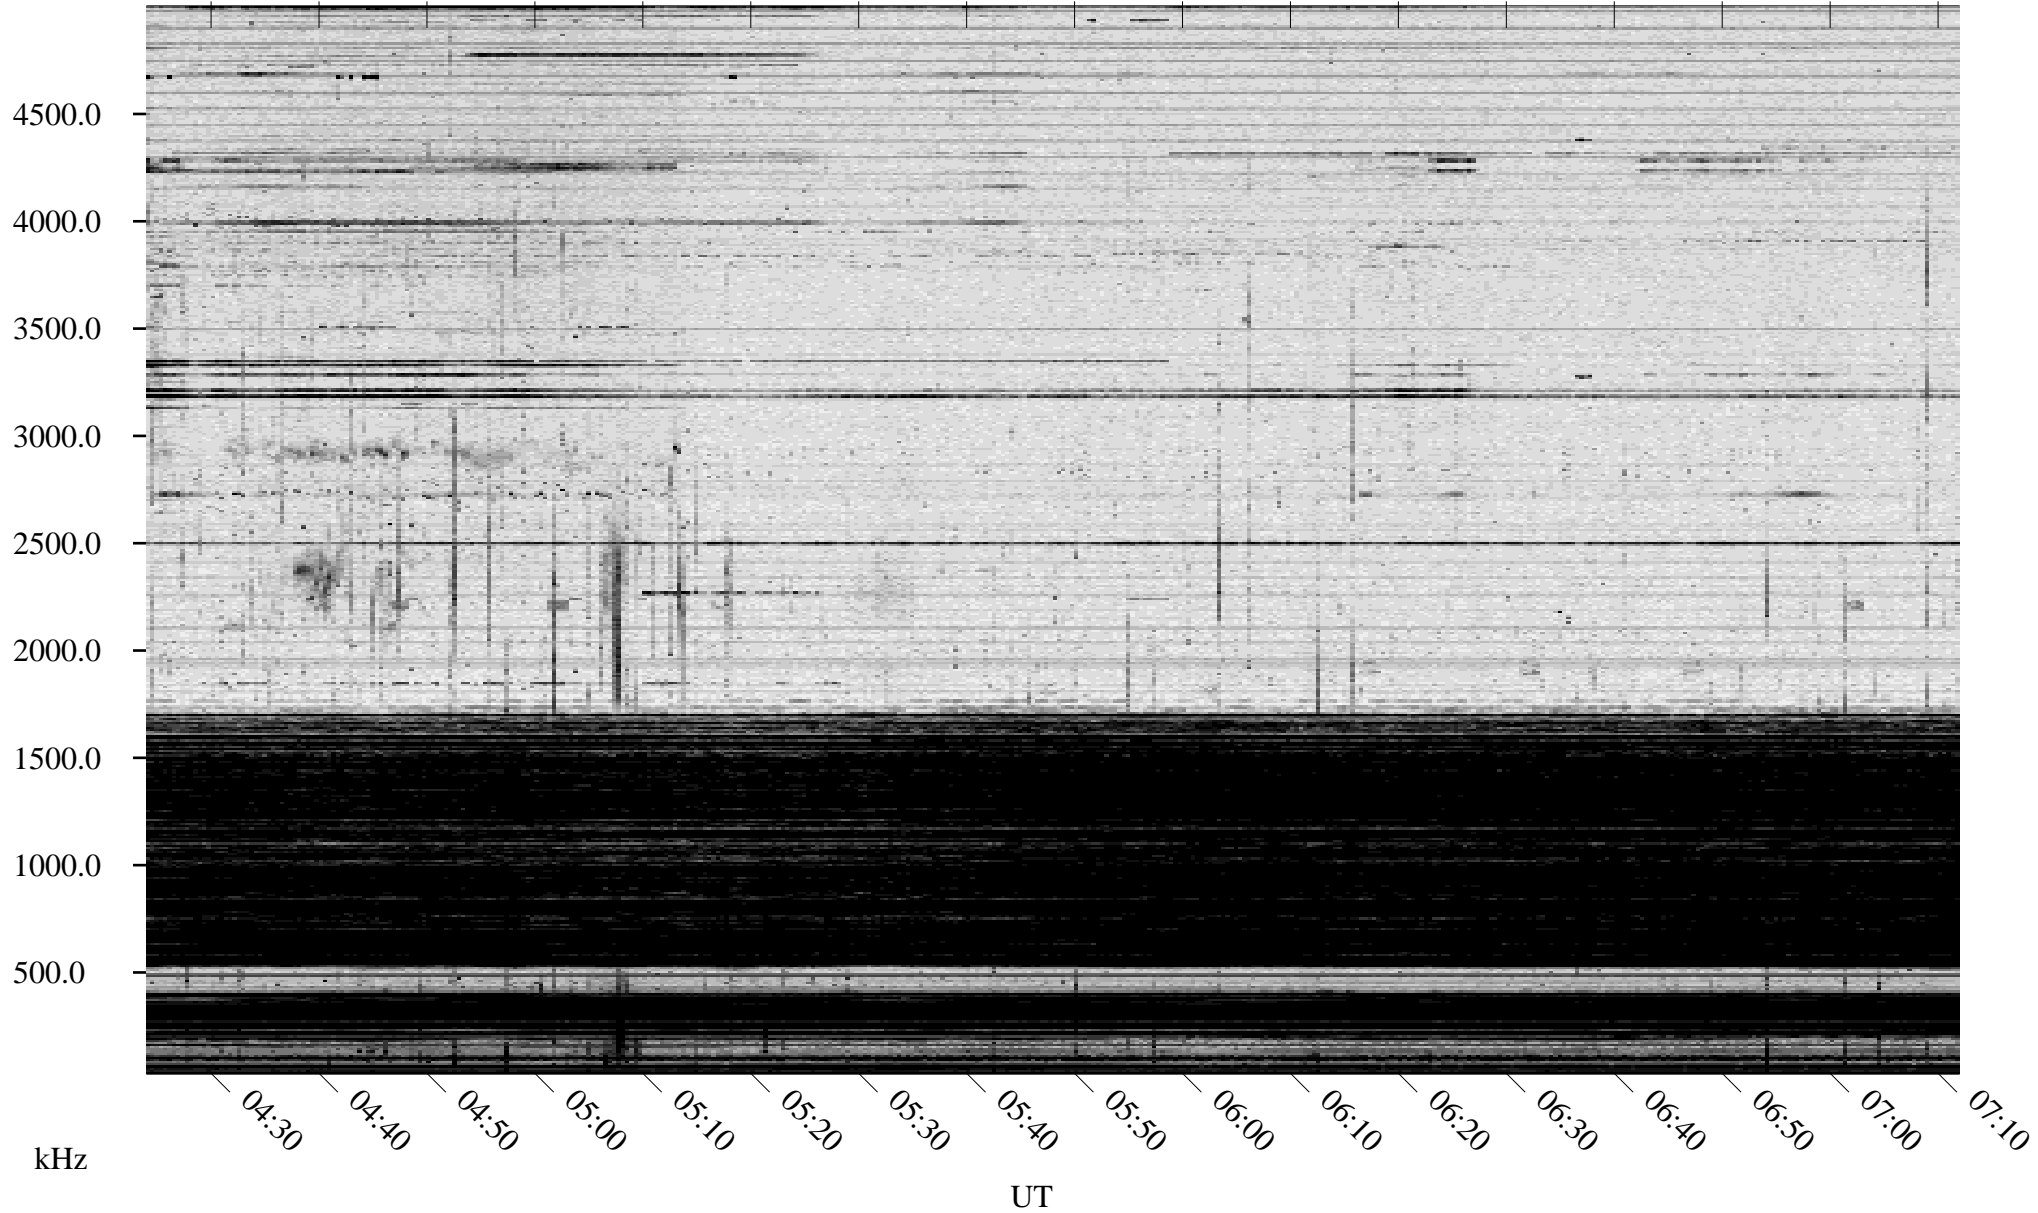

# 04/17/2007 Churchill, Manitoba

Linear Scale    Black = 161    White = 15

CH07107L.R00m max\_12

Page 1

# 04/17/2007 Churchill, Manitoba

Linear Scale    Black = 161    White = 15

CH07107L.R00m max\_12

Page 2

# 04/18/2007 Churchill, Manitoba

Linear Scale    Black = 161    White = 15

CH07107L.R00m max\_12

Page 3

# 04/18/2007 Churchill, Manitoba

Linear Scale    Black = 161    White = 15

CH07107L.R00m max\_12

Page 4