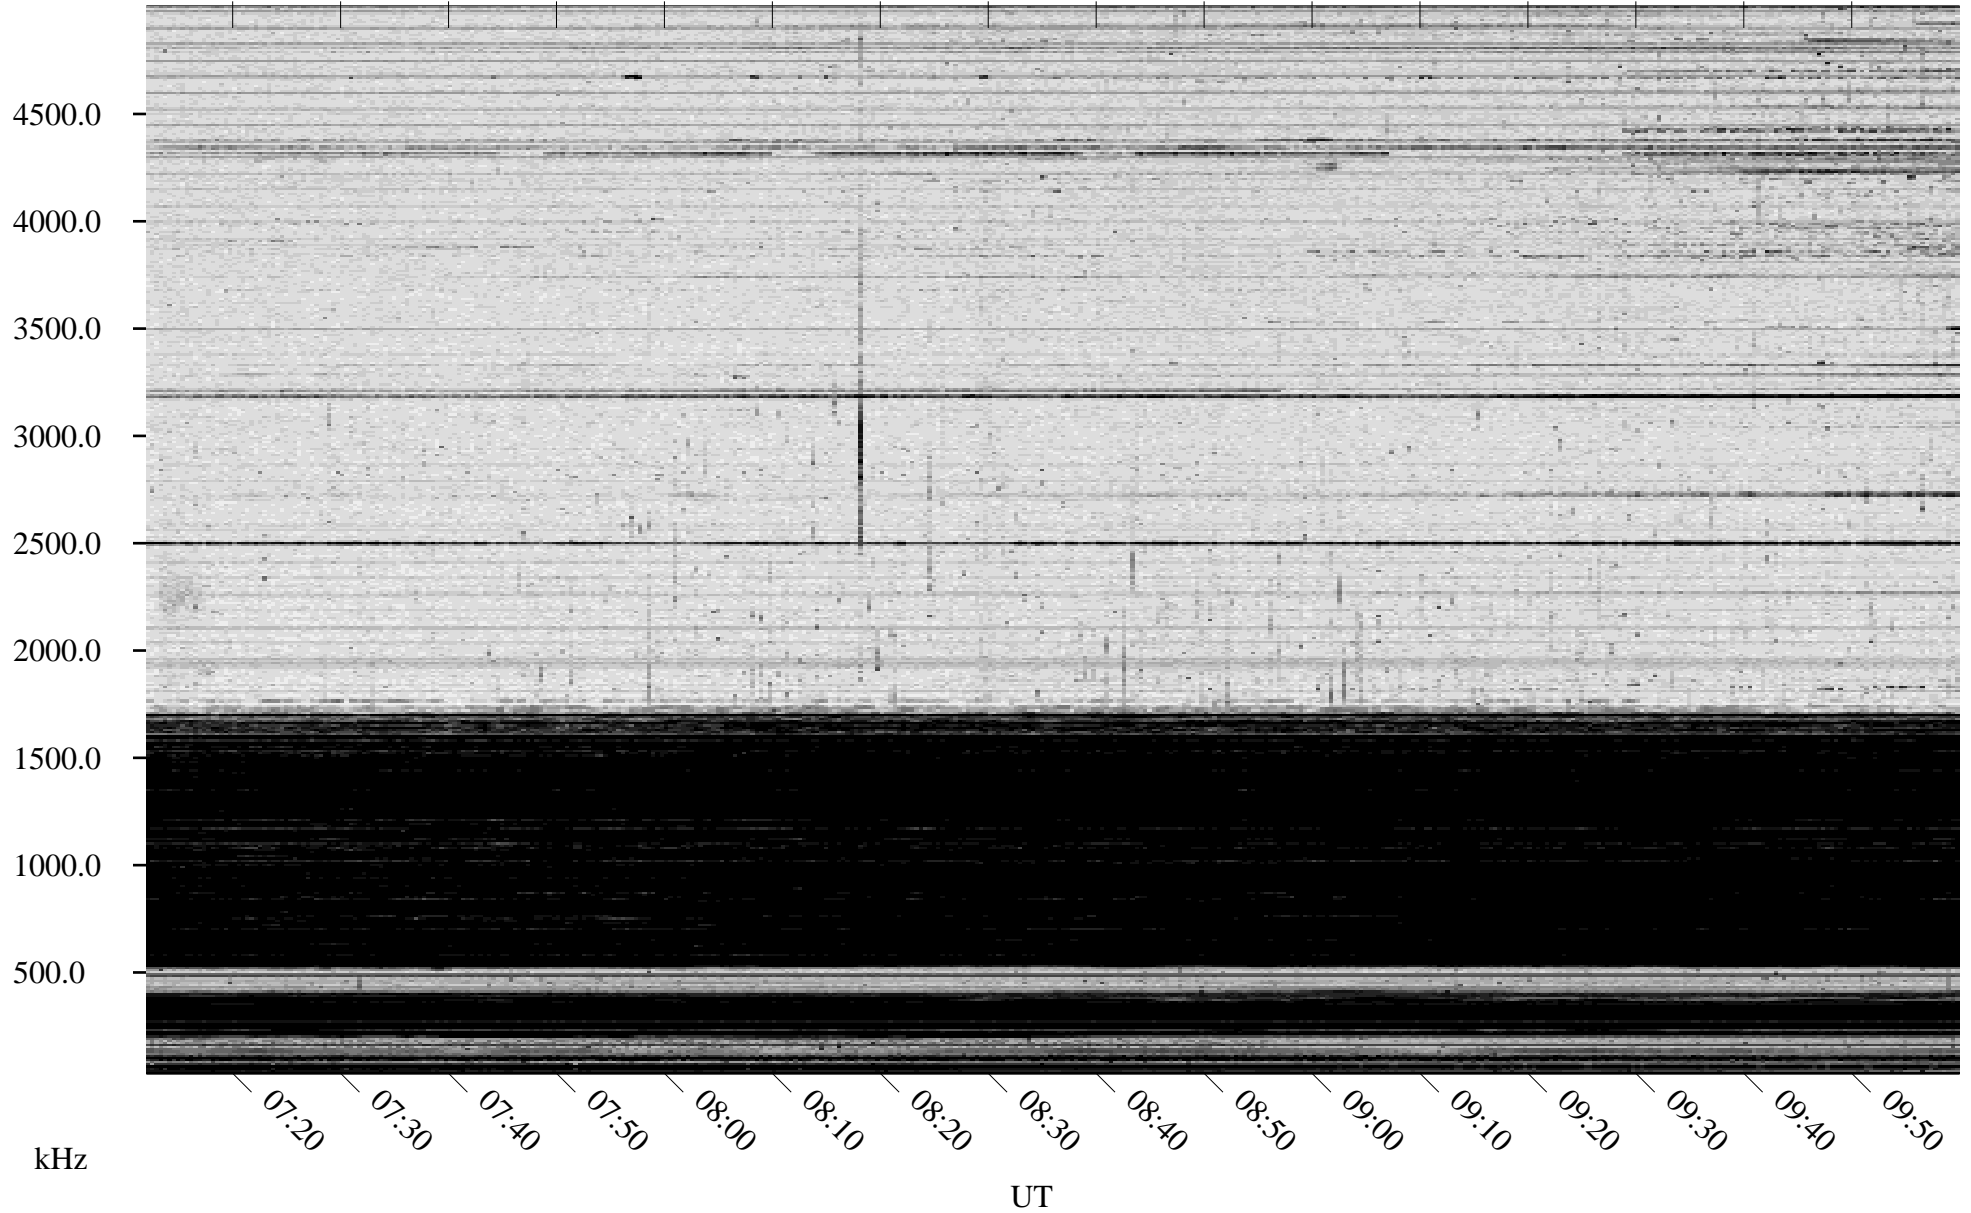

# 04/18/2007 Churchill, Manitoba

Linear Scale    Black = 161    White = 15

CH07107L.R00m max\_12

Page 4

# 04/18/2007 Churchill, Manitoba

Linear Scale    Black = 161    White = 15

CH07107L.R00m max\_12

Page 5