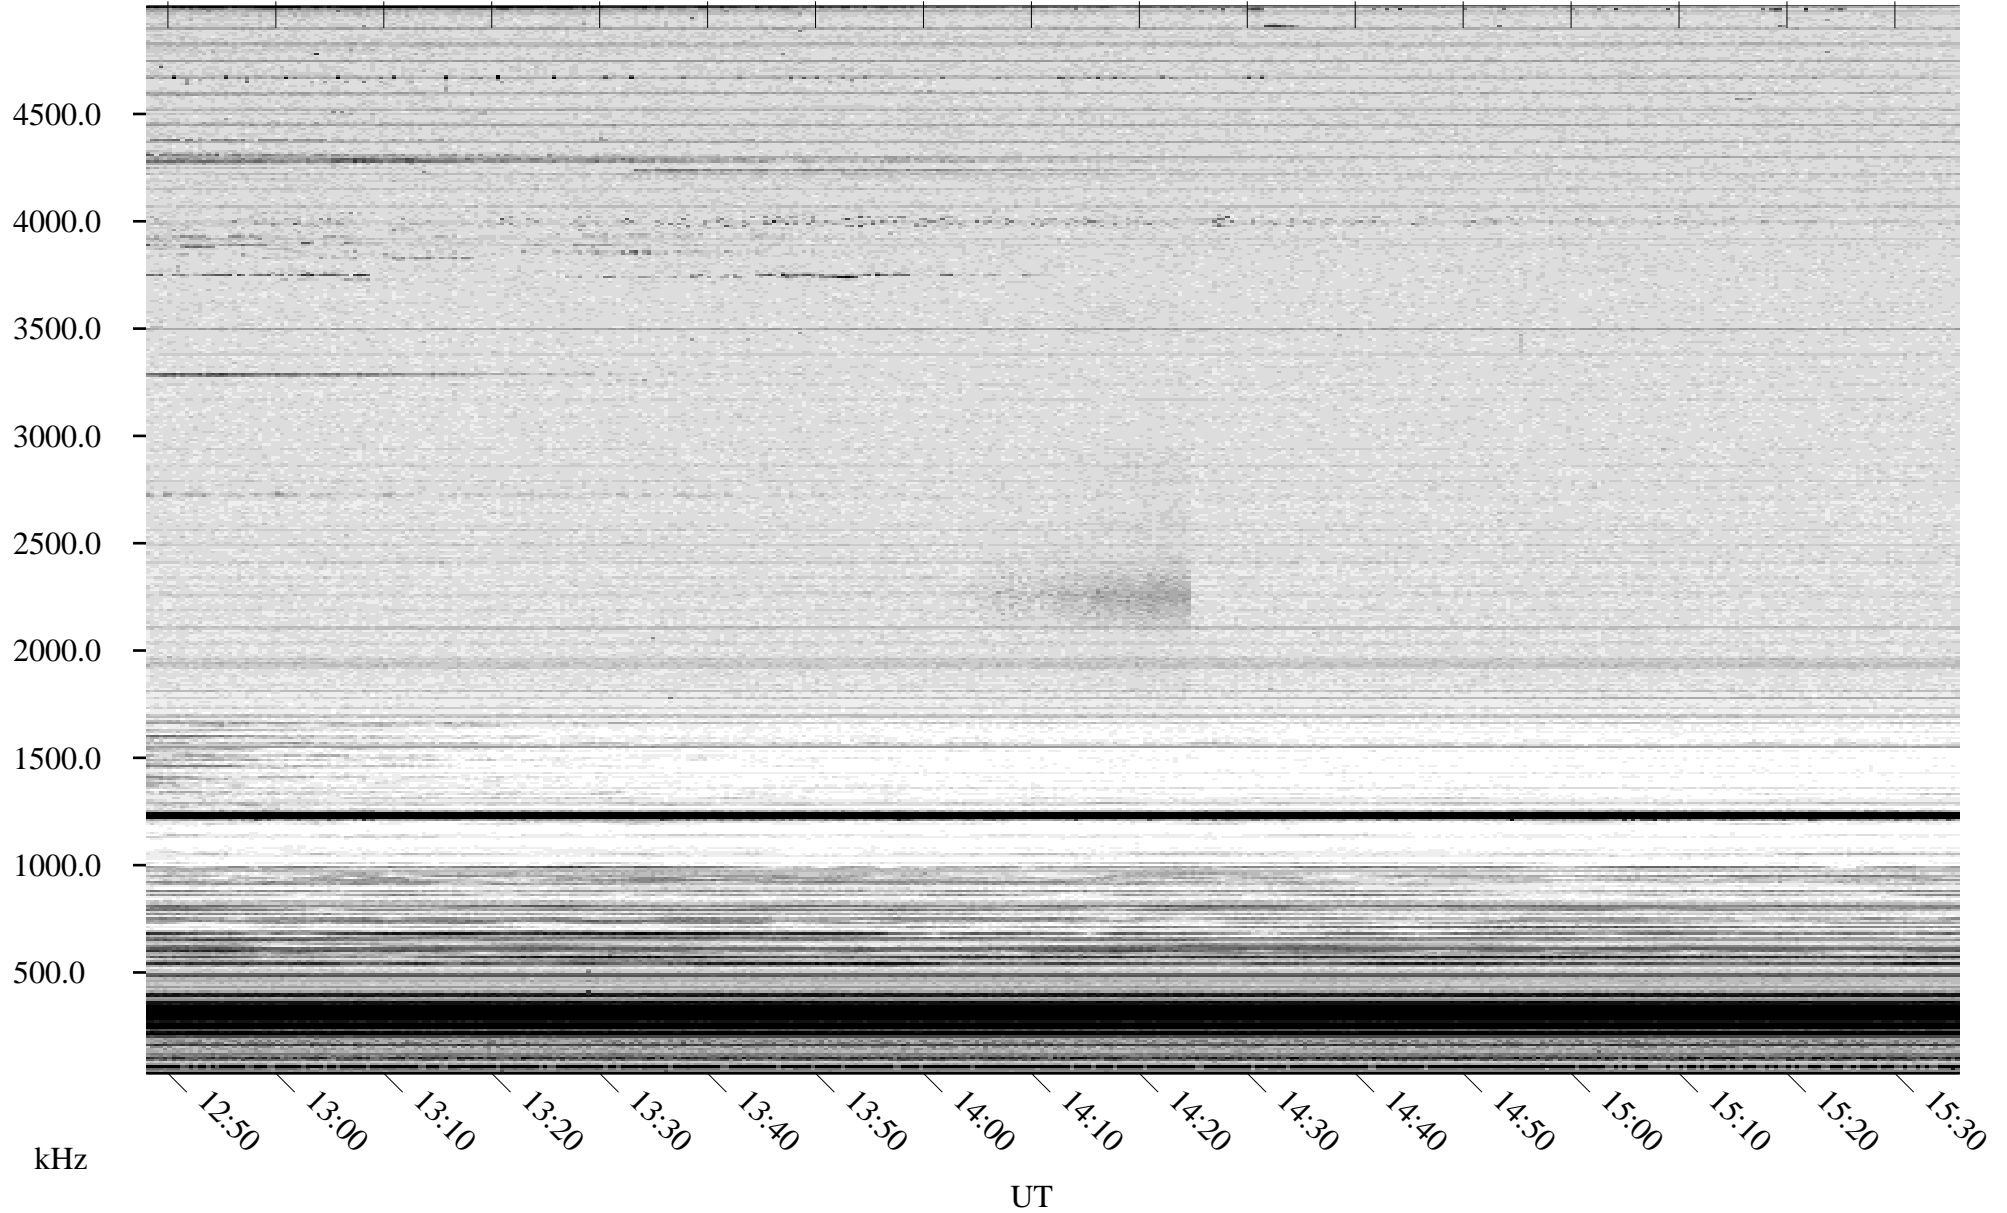

# 04/18/2007 Churchill, Manitoba

Linear Scale    Black = 161    White = 15

CH07107L.R00m max\_12

Page 6

# 04/18/2007 Churchill, Manitoba

Linear Scale    Black = 161    White = 15

CH07107L.R00m max\_12

Page 7

# 04/18/2007 Churchill, Manitoba

Linear Scale    Black = 161    White = 15

CH07107L.R00m max\_12