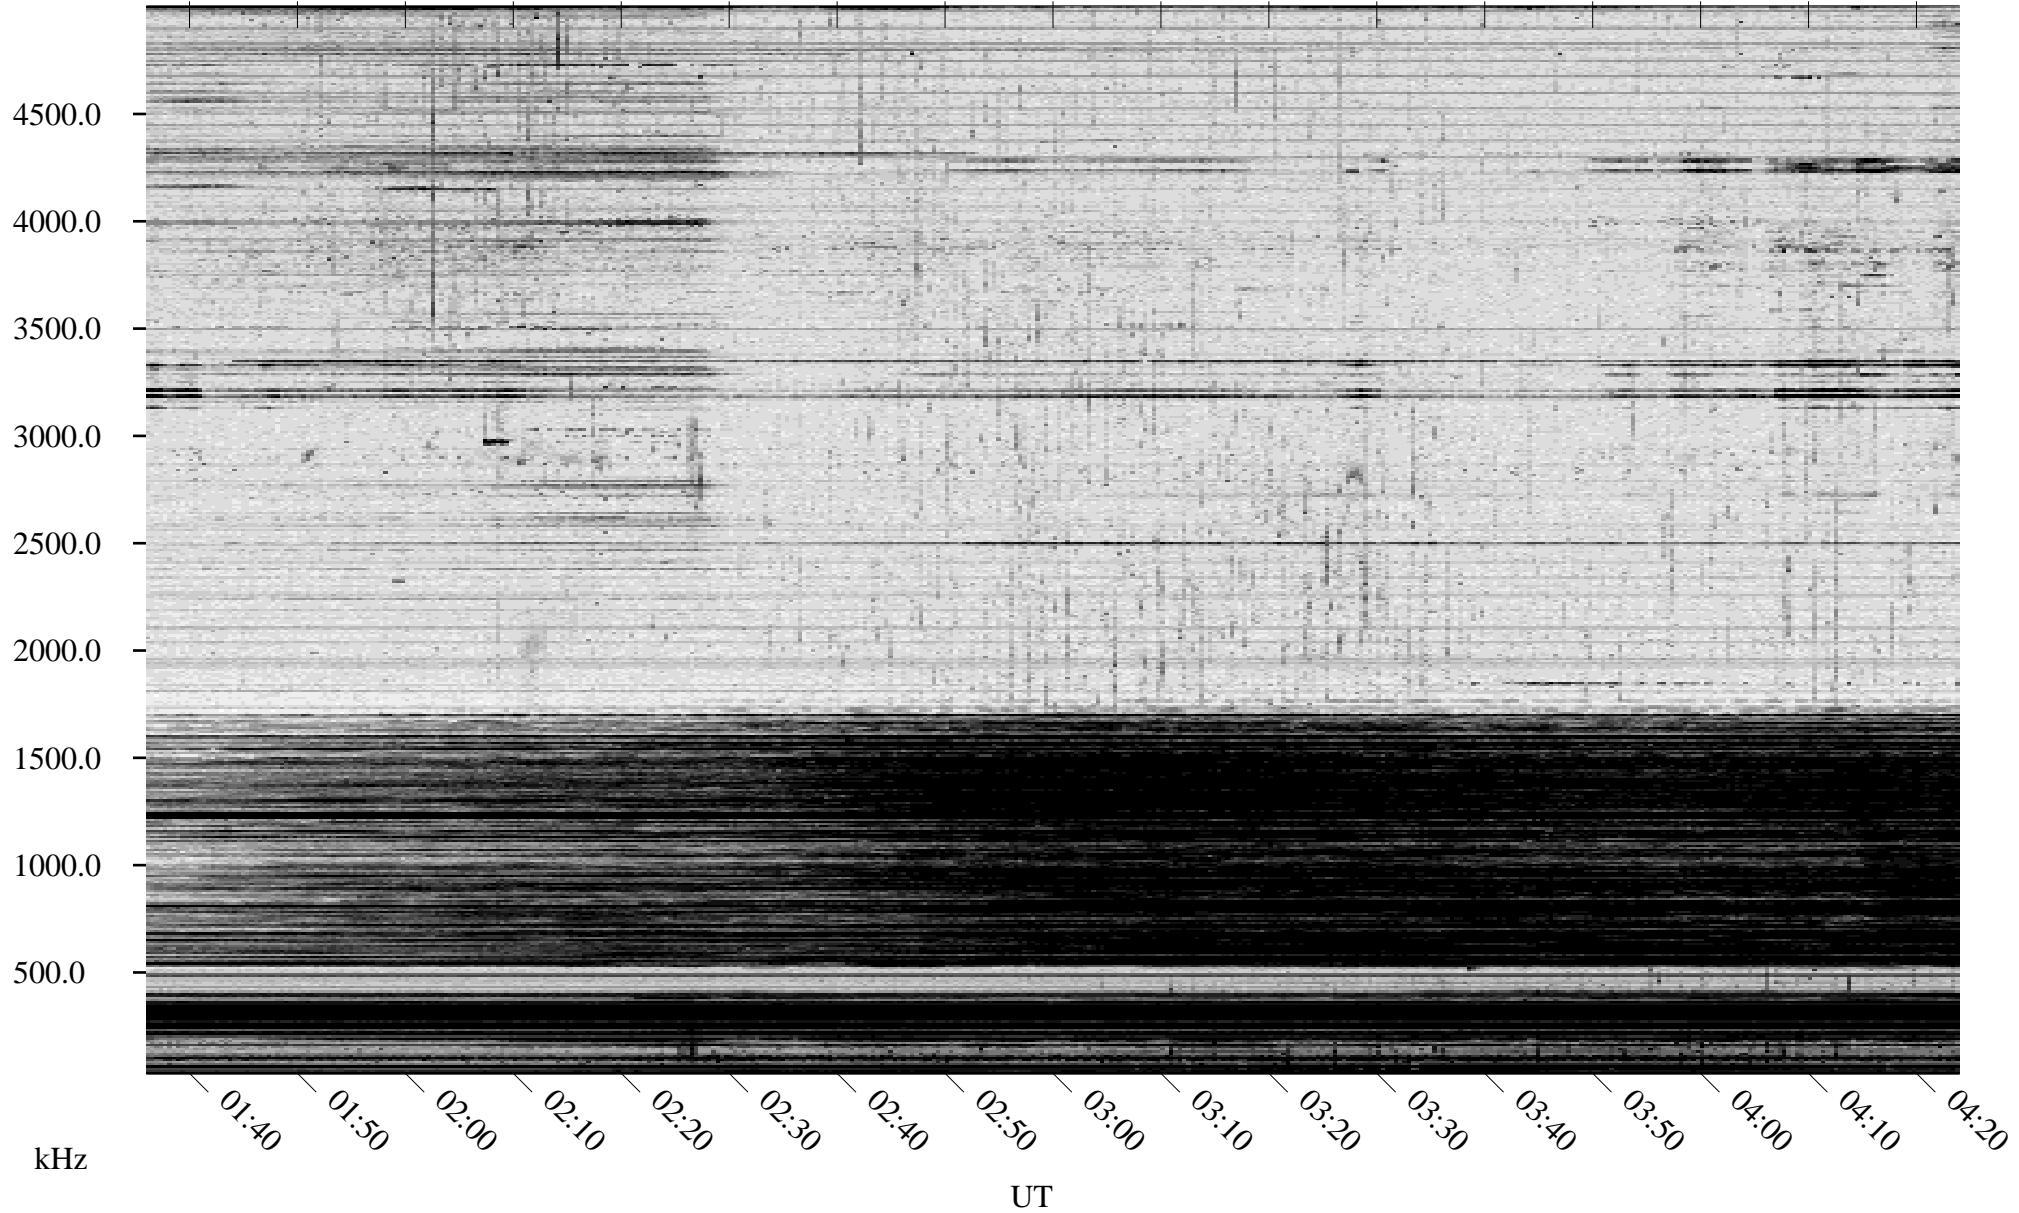

# 04/17/2007 Churchill, Manitoba

Linear Scale    Black = 161    White = 15

CH07107L.R00m max\_12

Page 1

# 04/17/2007 Churchill, Manitoba

Linear Scale    Black = 161    White = 15

CH07107L.R00m max\_12

Page 2

# 04/18/2007 Churchill, Manitoba

Linear Scale    Black = 161    White = 15

CH07107L.R00m max\_12

Page 3

# 04/18/2007 Churchill, Manitoba

Linear Scale    Black = 161    White = 15

CH07107L.R00m max\_12

Page 4