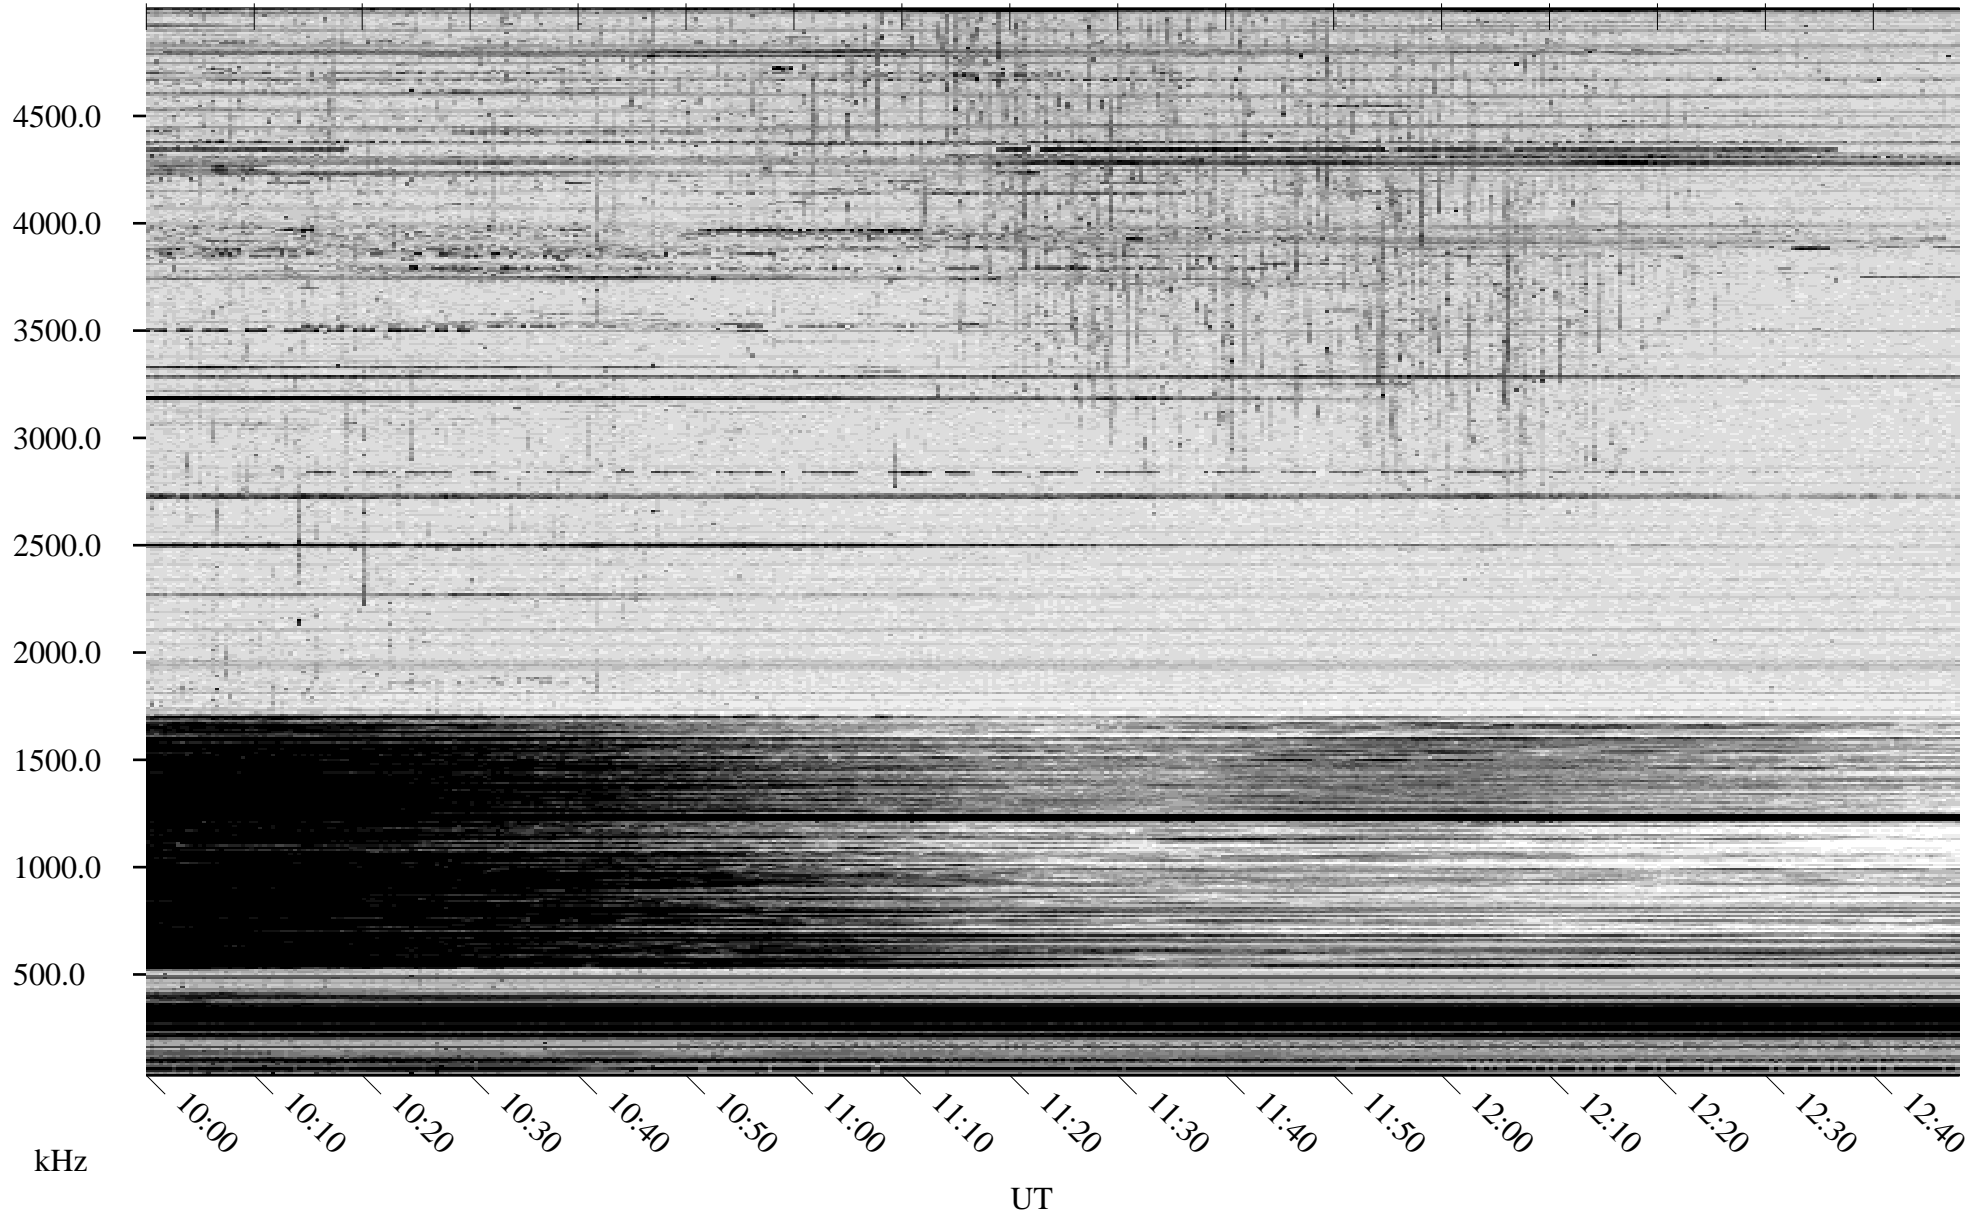

# 04/18/2007 Churchill, Manitoba

Linear Scale    Black = 161    White = 15

CH07107L.R00m max\_12

Page 5

# 04/18/2007 Churchill, Manitoba

Linear Scale    Black = 161    White = 15

CH07107L.R00m max\_12

Page 6