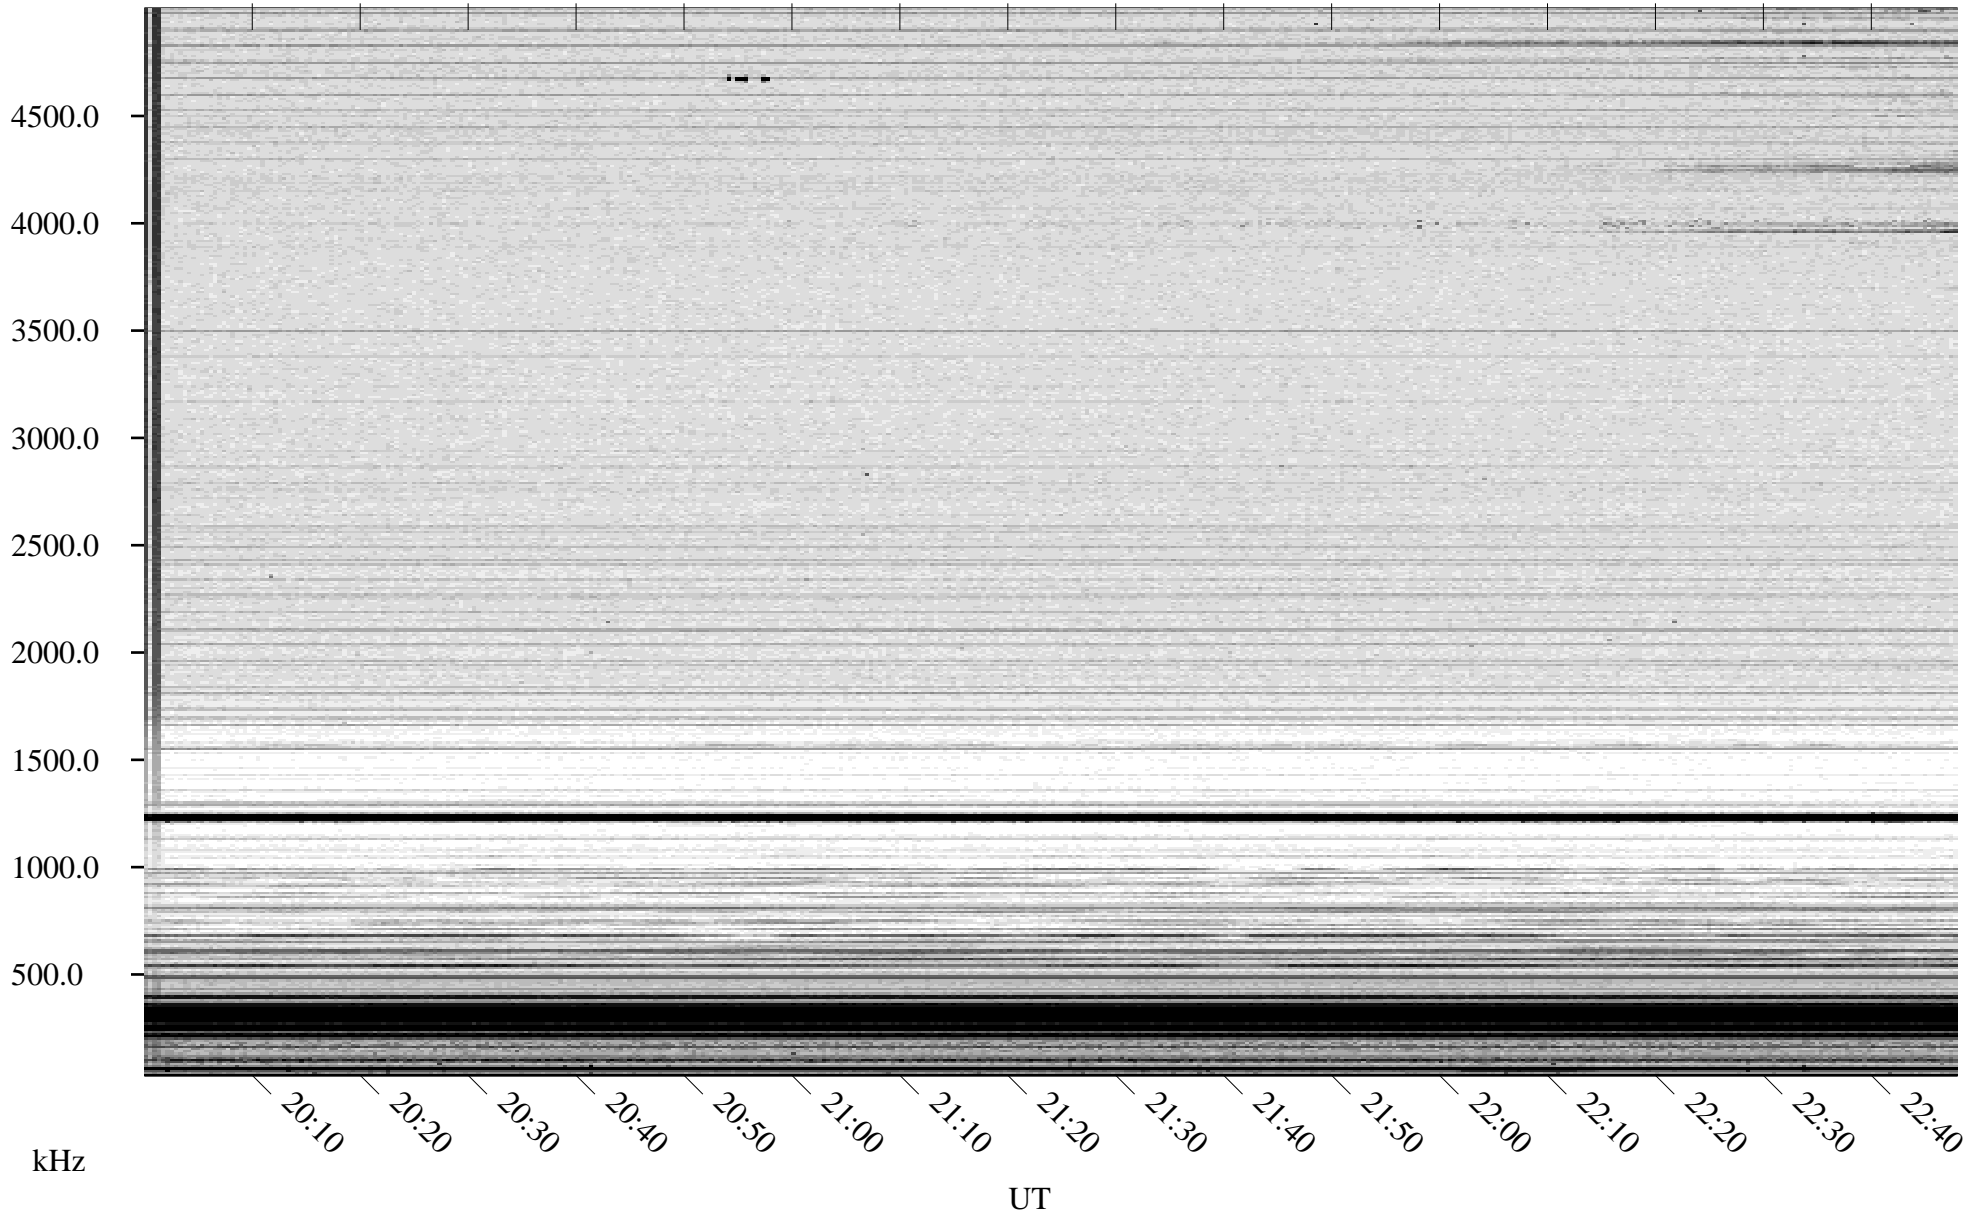

# 04/17/2007 Churchill, Manitoba

Linear Scale    Black = 161    White = 15

CH07107L.R00m max\_12

Page 1

# 04/17/2007 Churchill, Manitoba

Linear Scale    Black = 161    White = 15

CH07107L.R00m max\_12

Page 2

# 04/18/2007 Churchill, Manitoba

Linear Scale    Black = 161    White = 15

CH07107L.R00m max\_12

Page 3

# 04/18/2007 Churchill, Manitoba

Linear Scale    Black = 161    White = 15

CH07107L.R00m max\_12

Page 4