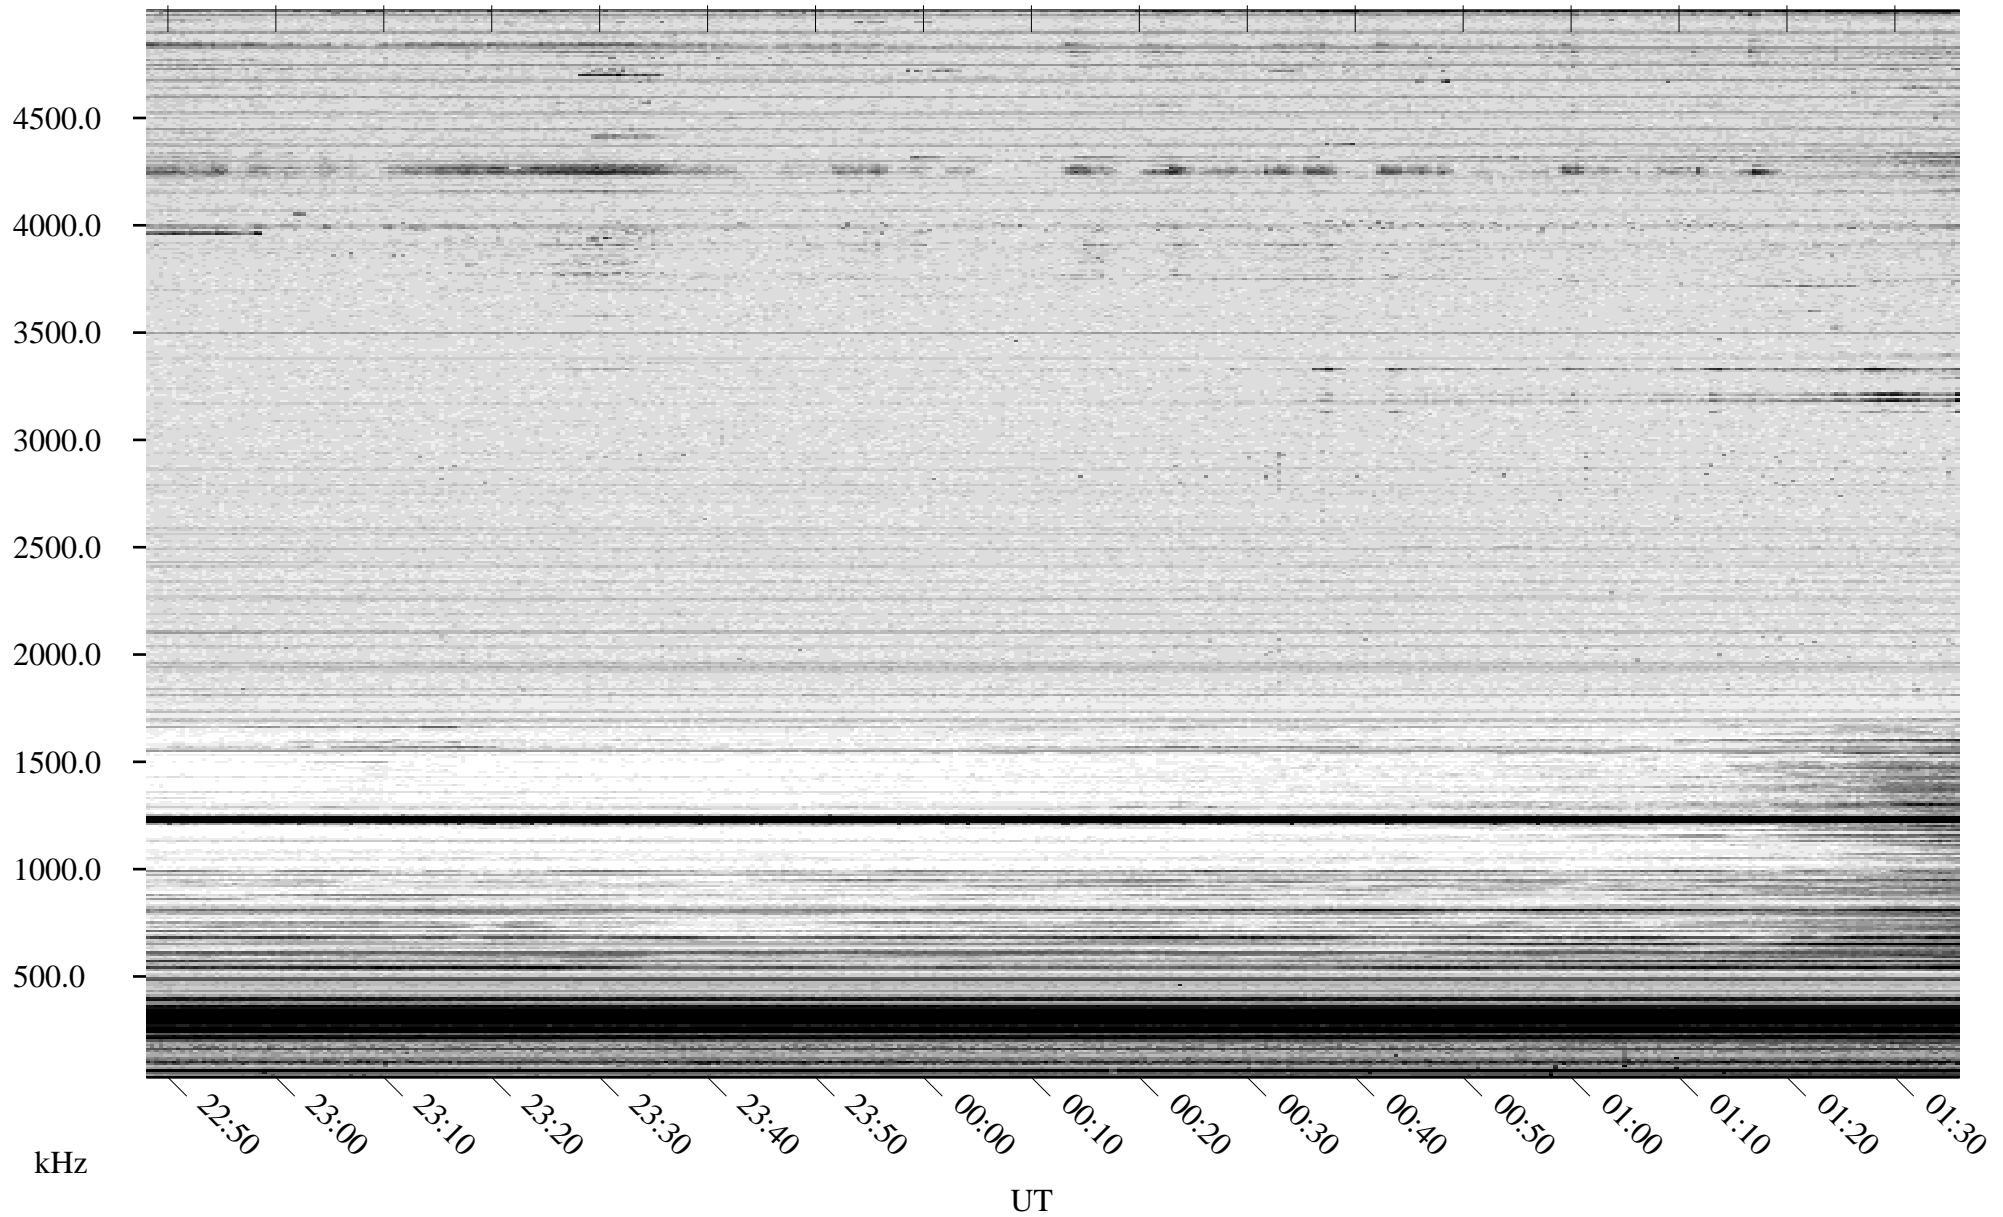

# 04/17/2007 Churchill, Manitoba

Linear Scale    Black = 161    White = 15

CH07107L.R00m max\_12

Page 1

# 04/17/2007 Churchill, Manitoba

Linear Scale    Black = 161    White = 15

CH07107L.R00m max\_12

Page 2

# 04/18/2007 Churchill, Manitoba

Linear Scale    Black = 161    White = 15

CH07107L.R00m max\_12

Page 3

# 04/18/2007 Churchill, Manitoba

Linear Scale    Black = 161    White = 15

CH07107L.R00m max\_12

Page 4