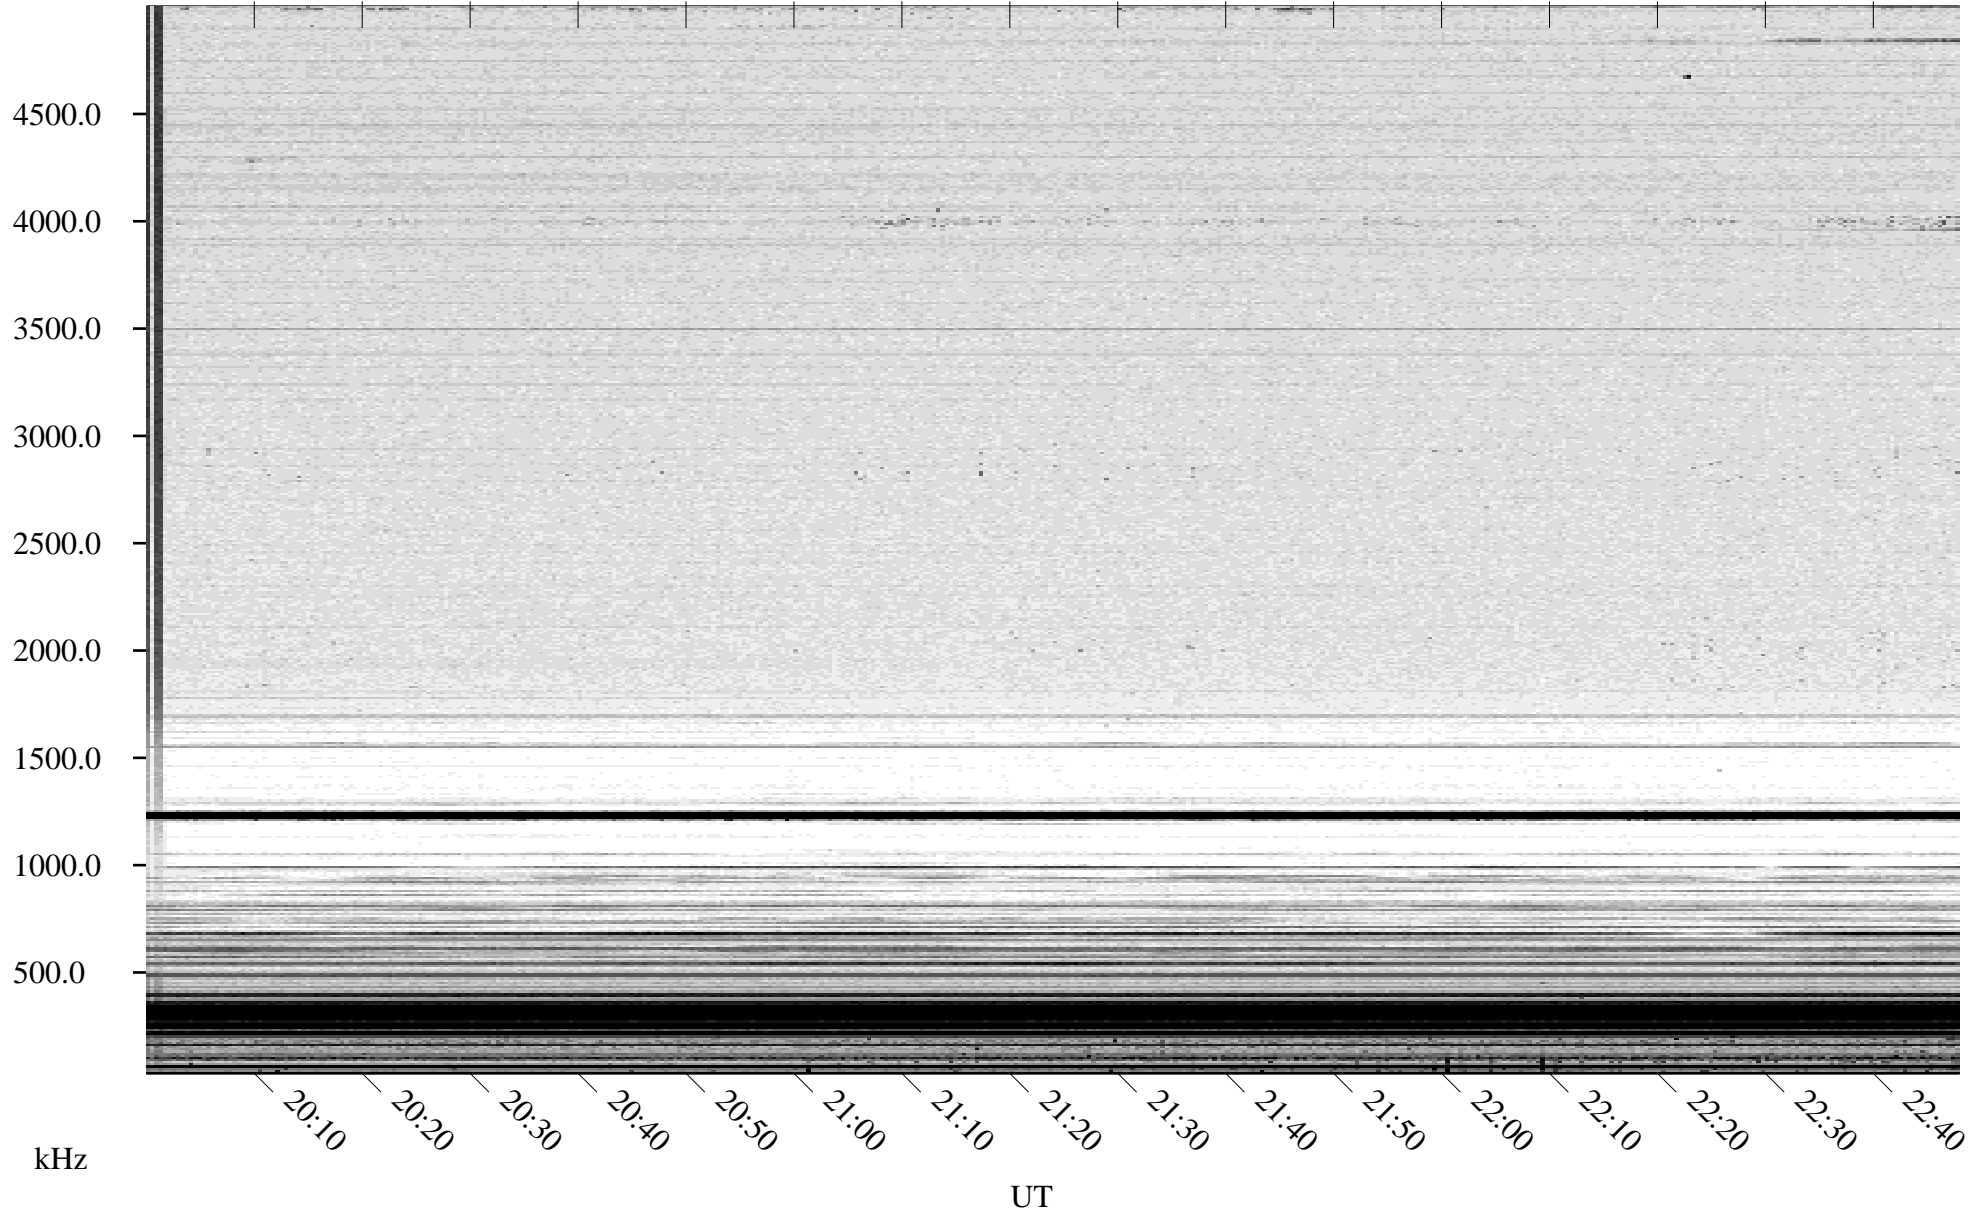

04/18/2007 Churchill, Manitoba

Linear Scale Black = 161 White = 15

CH07108L.R00m max_12

Page 1

04/18/2007 Churchill, Manitoba

Linear Scale Black = 161 White = 15

CH07108L.R00m max_12

Page 2

04/19/2007 Churchill, Manitoba

Linear Scale Black = 161 White = 15

CH07108L.R00m max_12

Page 3

04/19/2007 Churchill, Manitoba

Linear Scale Black = 161 White = 15

CH07108L.R00m max_12

Page 4

04/19/2007 Churchill, Manitoba

Linear Scale Black = 161 White = 15

CH07108L.R00m max_12

Page 5

04/19/2007 Churchill, Manitoba

Linear Scale Black = 161 White = 15

CH07108L.R00m max_12

Page 6

04/19/2007 Churchill, Manitoba

Linear Scale Black = 161 White = 15

CH07108L.R00m max_12

Page 7

04/19/2007 Churchill, Manitoba

Linear Scale Black = 161 White = 15

CH07108L.R00m max_12

Page 8