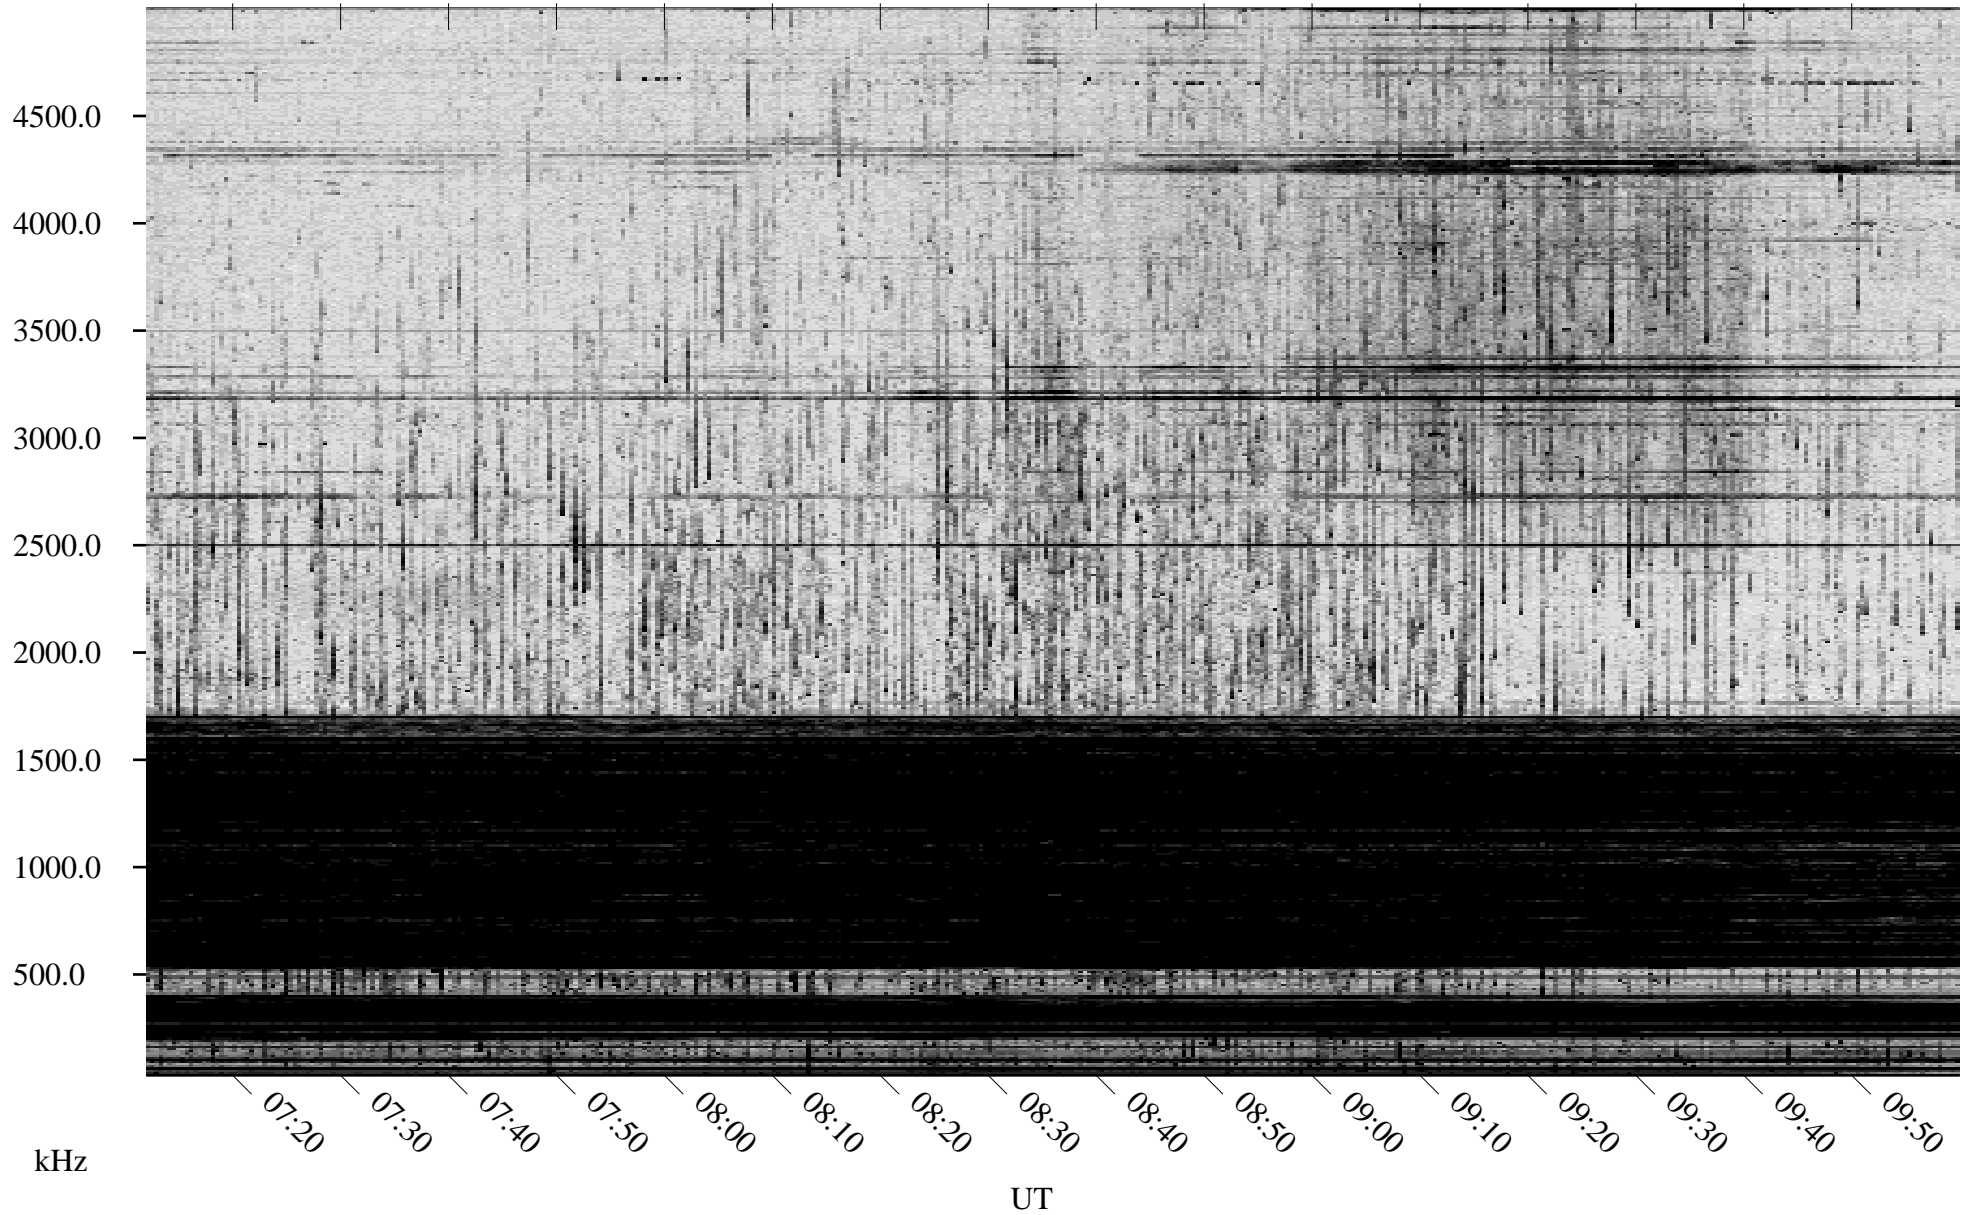

04/18/2007 Churchill, Manitoba

Linear Scale Black = 161 White = 15

CH07108L.R00m max_12

Page 1

04/18/2007 Churchill, Manitoba

Linear Scale Black = 161 White = 15

CH07108L.R00m max_12

Page 2

04/19/2007 Churchill, Manitoba

Linear Scale Black = 161 White = 15

CH07108L.R00m max_12

Page 3

04/19/2007 Churchill, Manitoba

Linear Scale Black = 161 White = 15

CH07108L.R00m max_12

Page 4

04/19/2007 Churchill, Manitoba

Linear Scale Black = 161 White = 15

CH07108L.R00m max_12

Page 5

04/19/2007 Churchill, Manitoba

Linear Scale Black = 161 White = 15

CH07108L.R00m max_12

Page 6

04/19/2007 Churchill, Manitoba

Linear Scale Black = 161 White = 15

CH07108L.R00m max_12

Page 7

04/19/2007 Churchill, Manitoba

Linear Scale Black = 161 White = 15

CH07108L.R00m max_12

Page 8