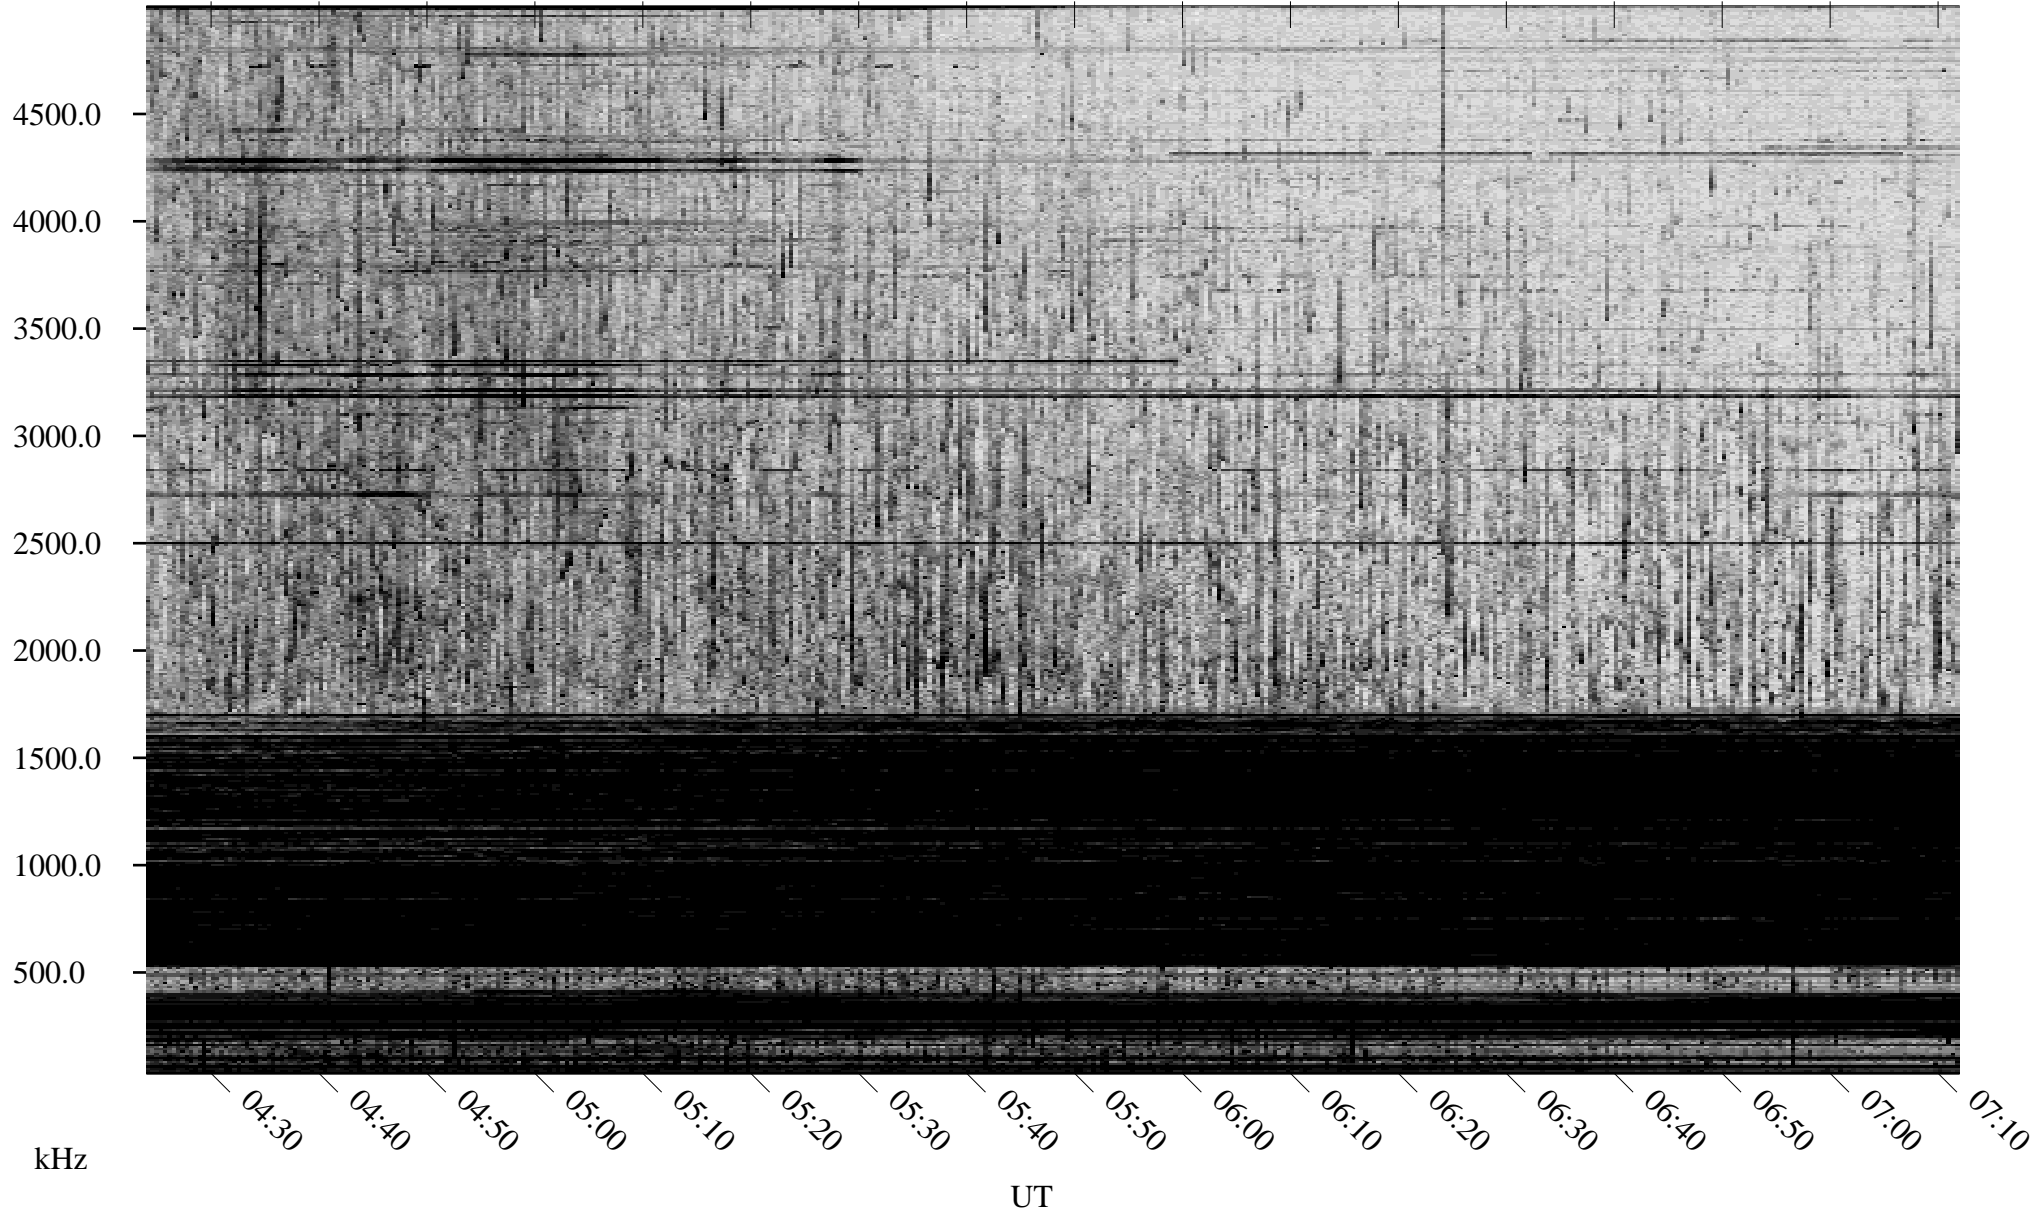

04/18/2007 Churchill, Manitoba

Linear Scale Black = 161 White = 15

CH07108L.R00m max_12

Page 1

04/18/2007 Churchill, Manitoba

Linear Scale Black = 161 White = 15

CH07108L.R00m max_12

Page 2

04/19/2007 Churchill, Manitoba

Linear Scale Black = 161 White = 15

CH07108L.R00m max_12

Page 3

04/19/2007 Churchill, Manitoba

Linear Scale Black = 161 White = 15

CH07108L.R00m max_12

Page 4

04/19/2007 Churchill, Manitoba

Linear Scale Black = 161 White = 15

CH07108L.R00m max_12

Page 5

04/19/2007 Churchill, Manitoba

Linear Scale Black = 161 White = 15

CH07108L.R00m max_12

Page 6

04/19/2007 Churchill, Manitoba

Linear Scale Black = 161 White = 15

CH07108L.R00m max_12

Page 7

04/19/2007 Churchill, Manitoba

Linear Scale Black = 161 White = 15

CH07108L.R00m max_12

Page 8