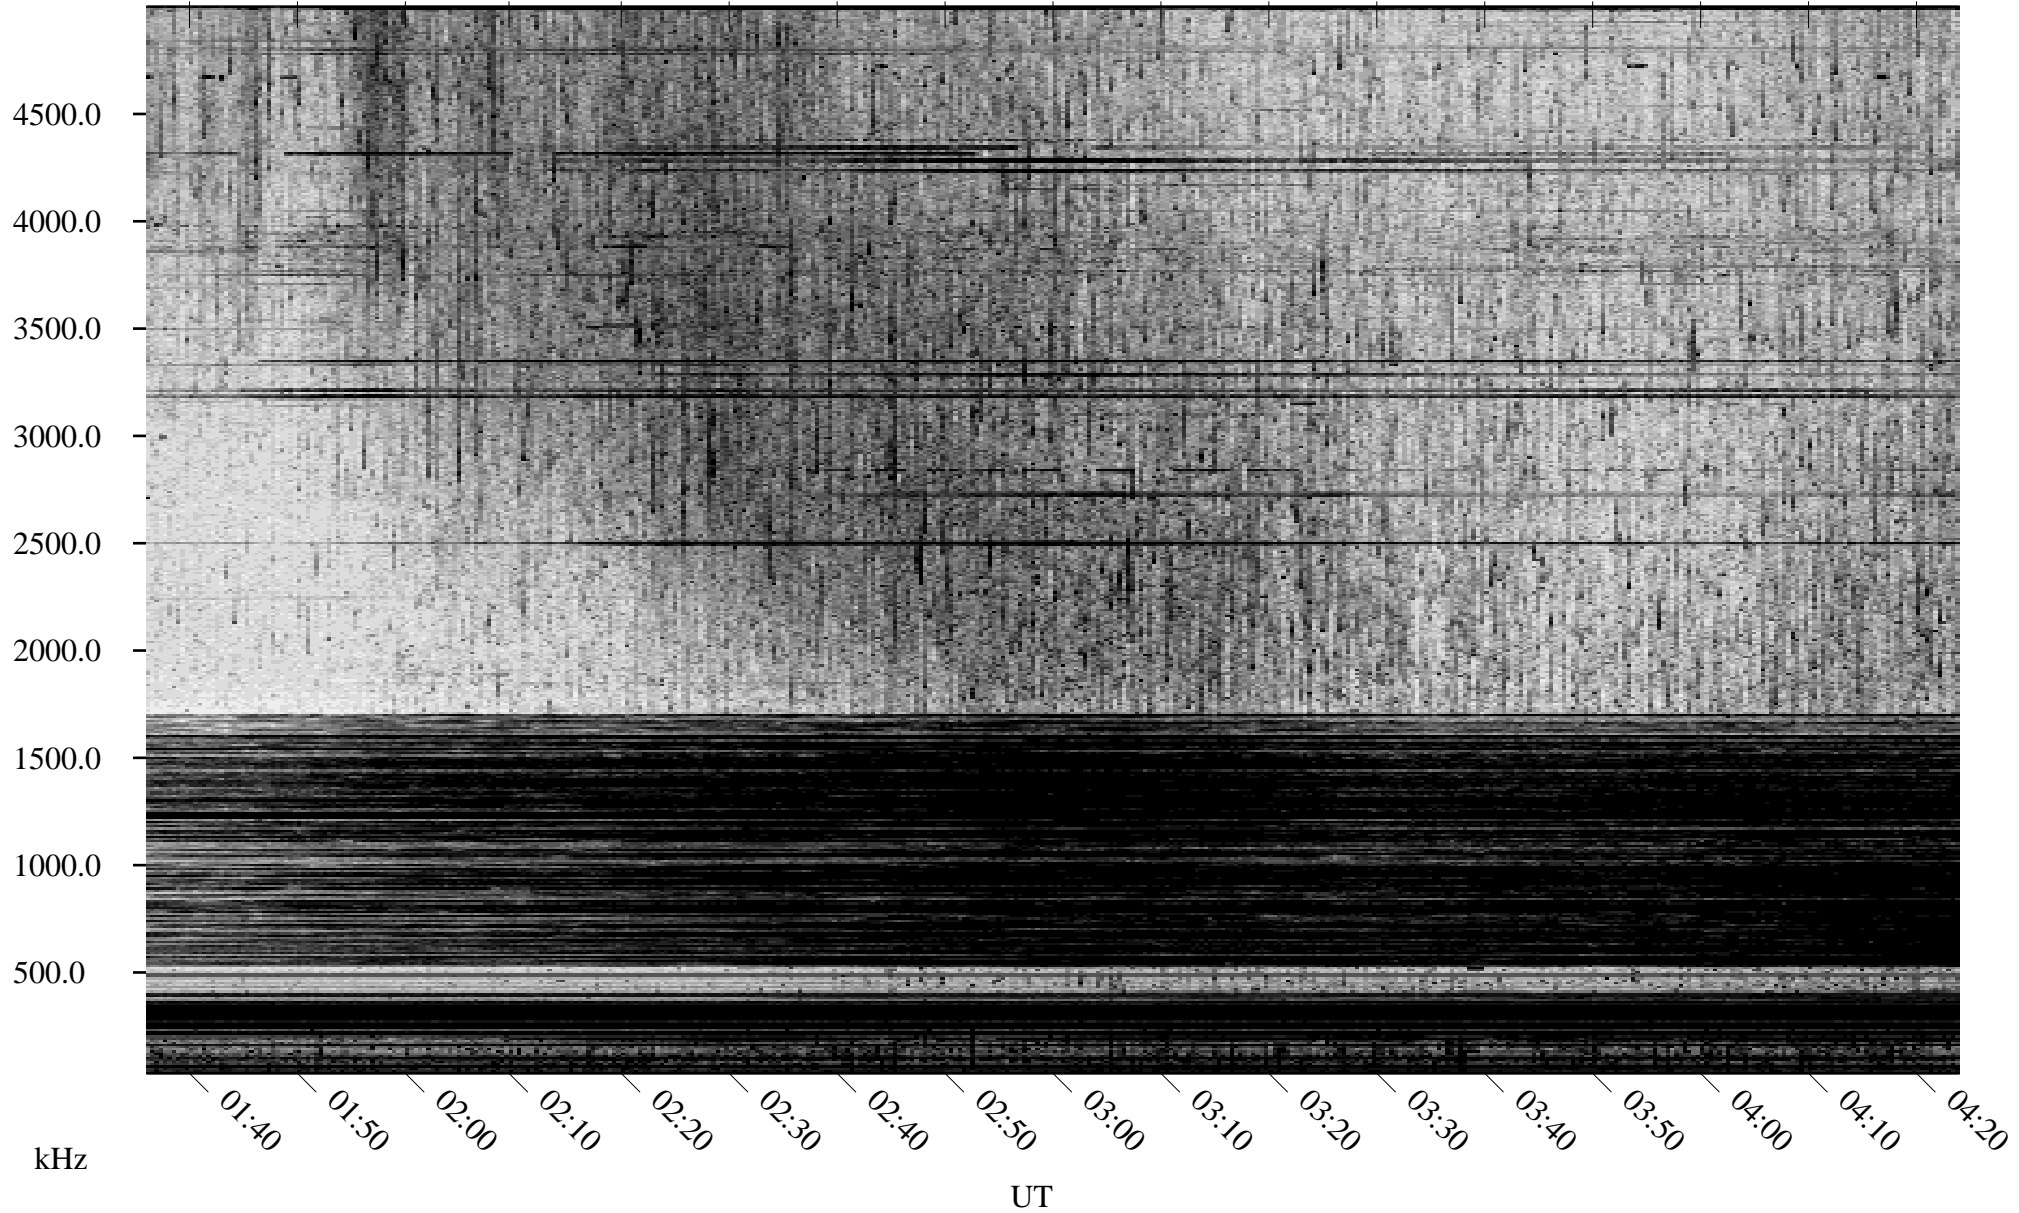

04/18/2007 Churchill, Manitoba

Linear Scale Black = 161 White = 15

CH07108L.R00m max_12

Page 1

04/18/2007 Churchill, Manitoba

Linear Scale Black = 161 White = 15

CH07108L.R00m max_12

Page 2

04/19/2007 Churchill, Manitoba

Linear Scale Black = 161 White = 15

CH07108L.R00m max_12

Page 3

04/19/2007 Churchill, Manitoba

Linear Scale Black = 161 White = 15

CH07108L.R00m max_12

Page 4

04/19/2007 Churchill, Manitoba

Linear Scale Black = 161 White = 15

CH07108L.R00m max_12

Page 5

04/19/2007 Churchill, Manitoba

Linear Scale Black = 161 White = 15

CH07108L.R00m max_12

Page 6

04/19/2007 Churchill, Manitoba

Linear Scale Black = 161 White = 15

CH07108L.R00m max_12

Page 7

04/19/2007 Churchill, Manitoba

Linear Scale Black = 161 White = 15

CH07108L.R00m max_12

Page 8