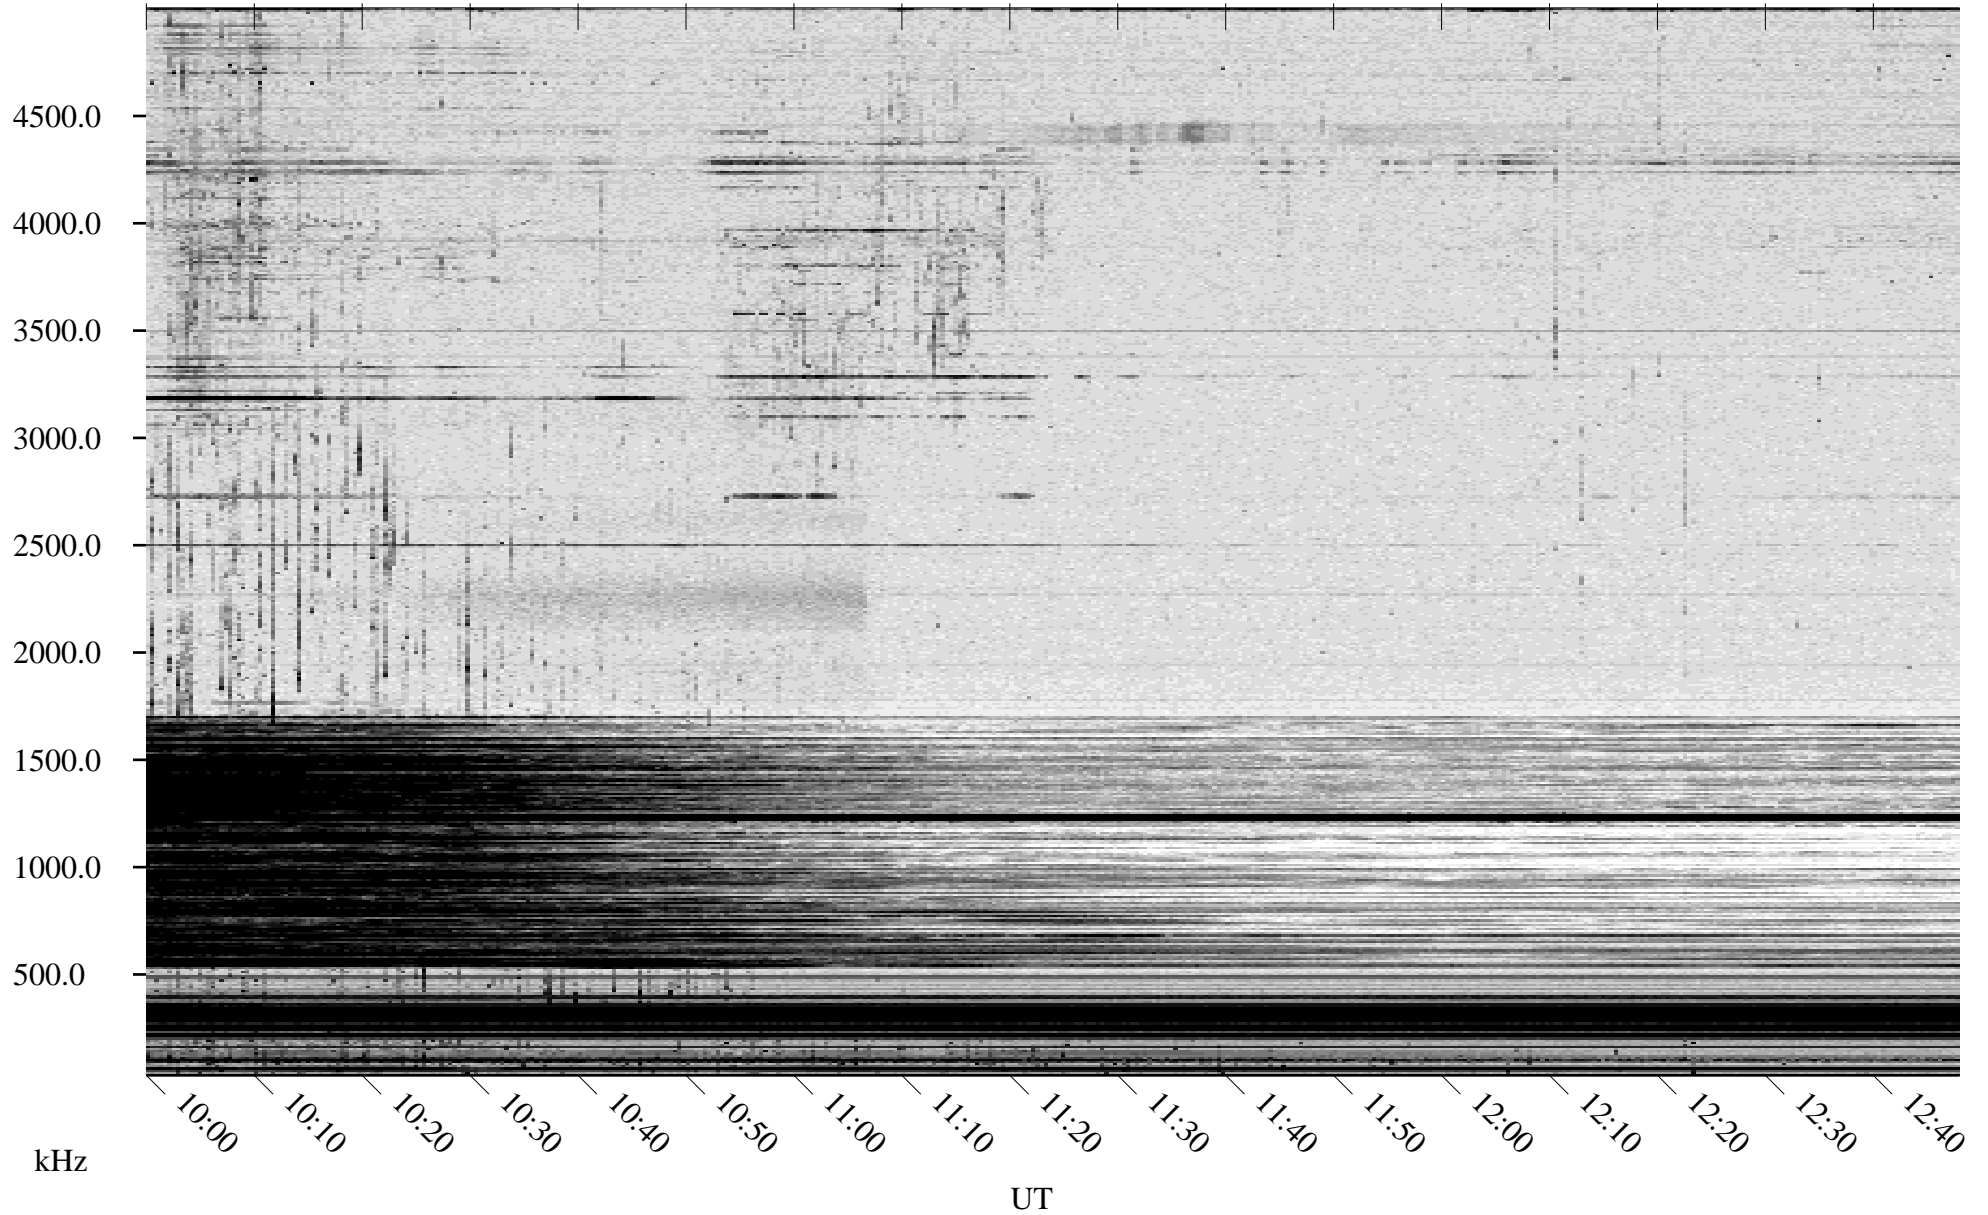

04/18/2007 Churchill, Manitoba

Linear Scale Black = 161 White = 15

CH07108L.R00m max_12

Page 1

04/18/2007 Churchill, Manitoba

Linear Scale Black = 161 White = 15

CH07108L.R00m max_12

Page 2

04/19/2007 Churchill, Manitoba

Linear Scale Black = 161 White = 15

CH07108L.R00m max_12

Page 3

04/19/2007 Churchill, Manitoba

Linear Scale Black = 161 White = 15

CH07108L.R00m max_12

Page 4

04/19/2007 Churchill, Manitoba

Linear Scale Black = 161 White = 15

CH07108L.R00m max_12

Page 5

04/19/2007 Churchill, Manitoba

Linear Scale Black = 161 White = 15

CH07108L.R00m max_12

Page 6

04/19/2007 Churchill, Manitoba

Linear Scale Black = 161 White = 15

CH07108L.R00m max_12

Page 7

04/19/2007 Churchill, Manitoba

Linear Scale Black = 161 White = 15

CH07108L.R00m max_12

Page 8