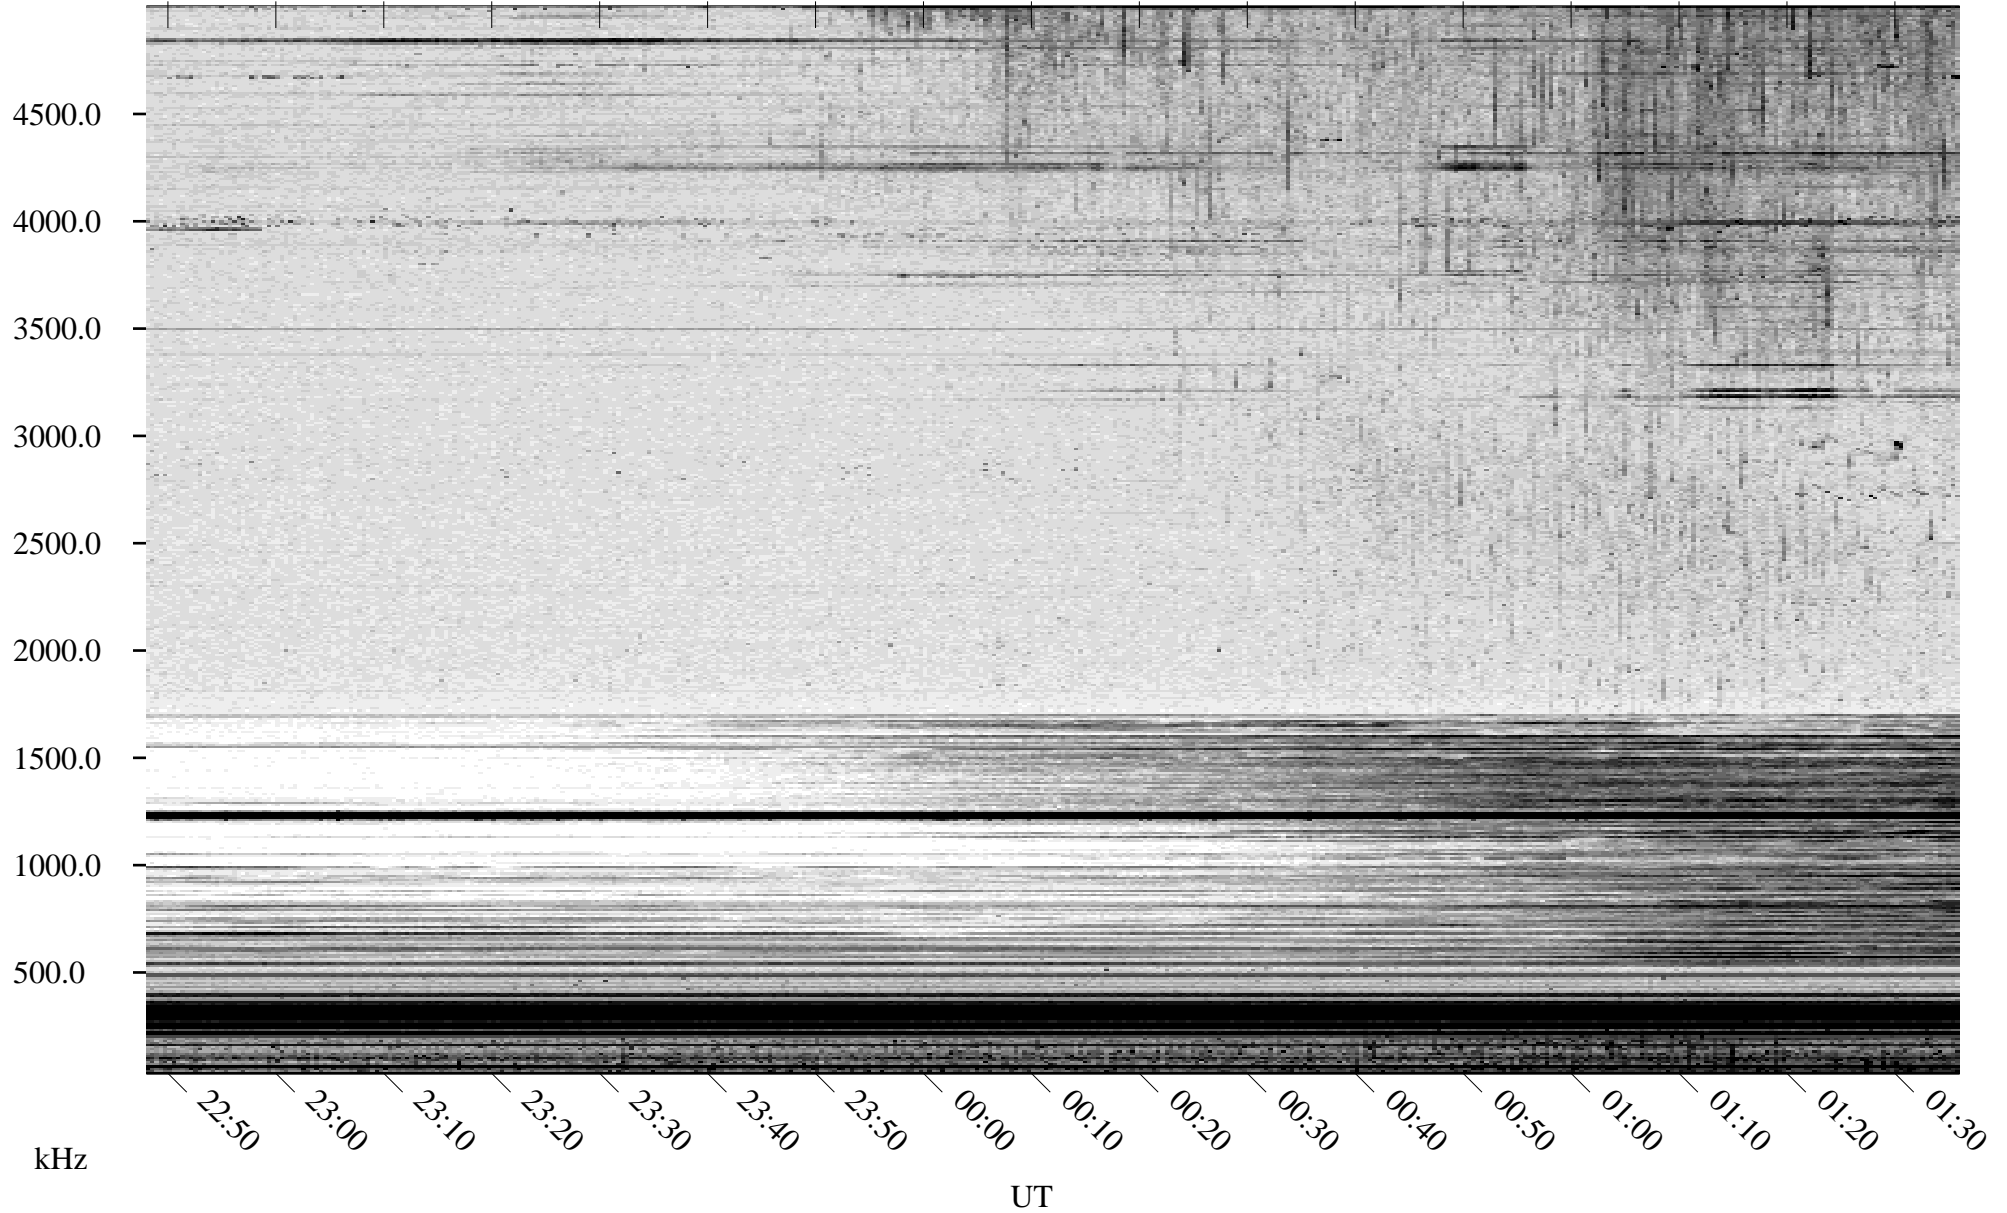

04/18/2007 Churchill, Manitoba

Linear Scale Black = 161 White = 15

CH07108L.R00m max_12

Page 1

04/18/2007 Churchill, Manitoba

Linear Scale Black = 161 White = 15

CH07108L.R00m max_12

Page 2

04/19/2007 Churchill, Manitoba

Linear Scale Black = 161 White = 15

CH07108L.R00m max_12

Page 3

04/19/2007 Churchill, Manitoba

Linear Scale Black = 161 White = 15

CH07108L.R00m max_12

Page 4

04/19/2007 Churchill, Manitoba

Linear Scale Black = 161 White = 15

CH07108L.R00m max_12

Page 5

04/19/2007 Churchill, Manitoba

Linear Scale Black = 161 White = 15

CH07108L.R00m max_12

Page 6

04/19/2007 Churchill, Manitoba

Linear Scale Black = 161 White = 15

CH07108L.R00m max_12

Page 7

04/19/2007 Churchill, Manitoba

Linear Scale Black = 161 White = 15

CH07108L.R00m max_12

Page 8