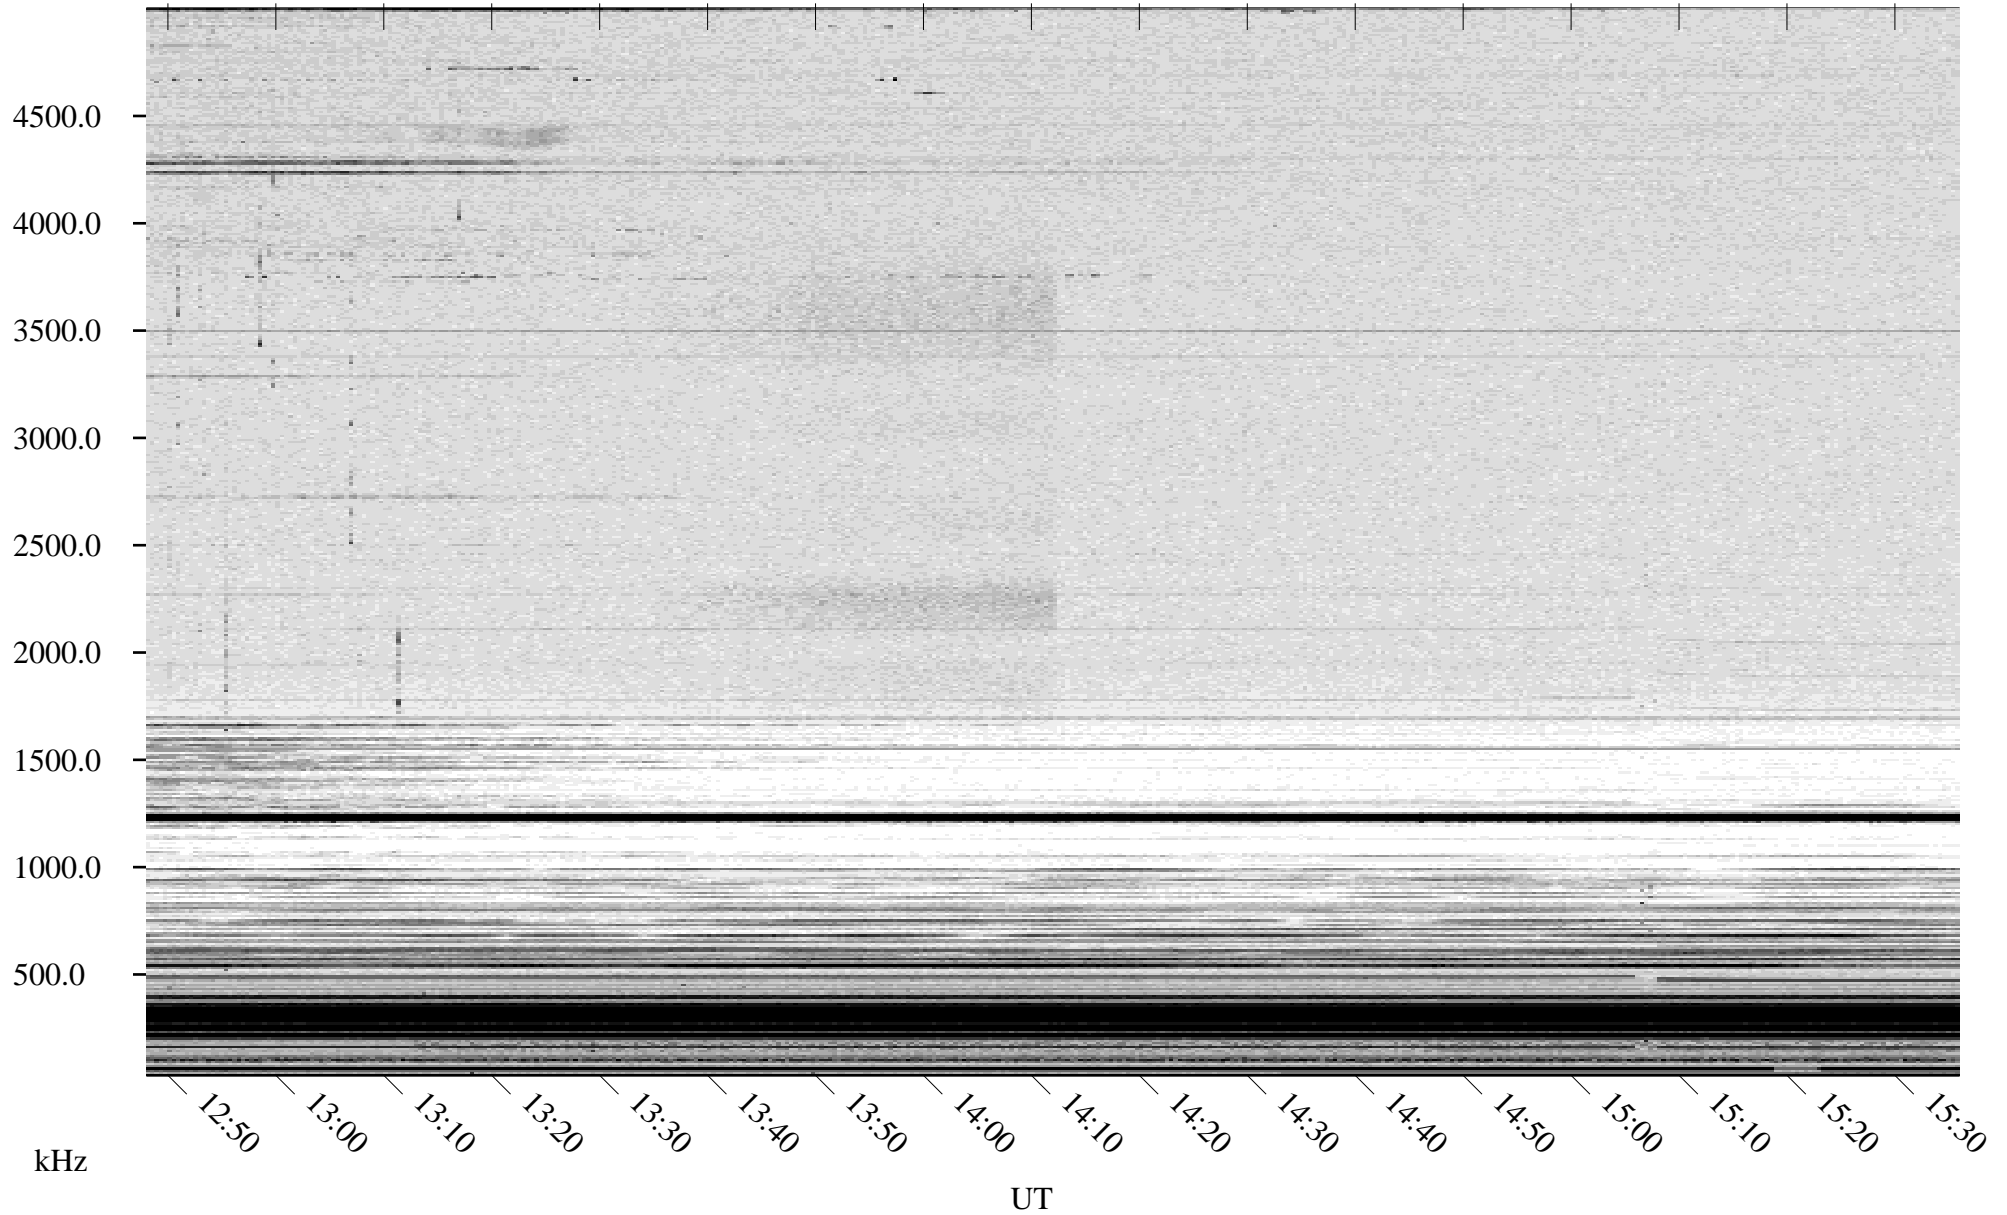

04/18/2007 Churchill, Manitoba

Linear Scale Black = 161 White = 15

CH07108L.R00m max_12

Page 1

04/18/2007 Churchill, Manitoba

Linear Scale Black = 161 White = 15

CH07108L.R00m max_12

Page 2

04/19/2007 Churchill, Manitoba

Linear Scale Black = 161 White = 15

CH07108L.R00m max_12

Page 3

04/19/2007 Churchill, Manitoba

Linear Scale Black = 161 White = 15

CH07108L.R00m max_12

Page 4

04/19/2007 Churchill, Manitoba

Linear Scale Black = 161 White = 15

CH07108L.R00m max_12

Page 5

04/19/2007 Churchill, Manitoba

Linear Scale Black = 161 White = 15

CH07108L.R00m max_12

Page 6

04/19/2007 Churchill, Manitoba

Linear Scale Black = 161 White = 15

CH07108L.R00m max_12

Page 7

04/19/2007 Churchill, Manitoba

Linear Scale Black = 161 White = 15

CH07108L.R00m max_12

Page 8