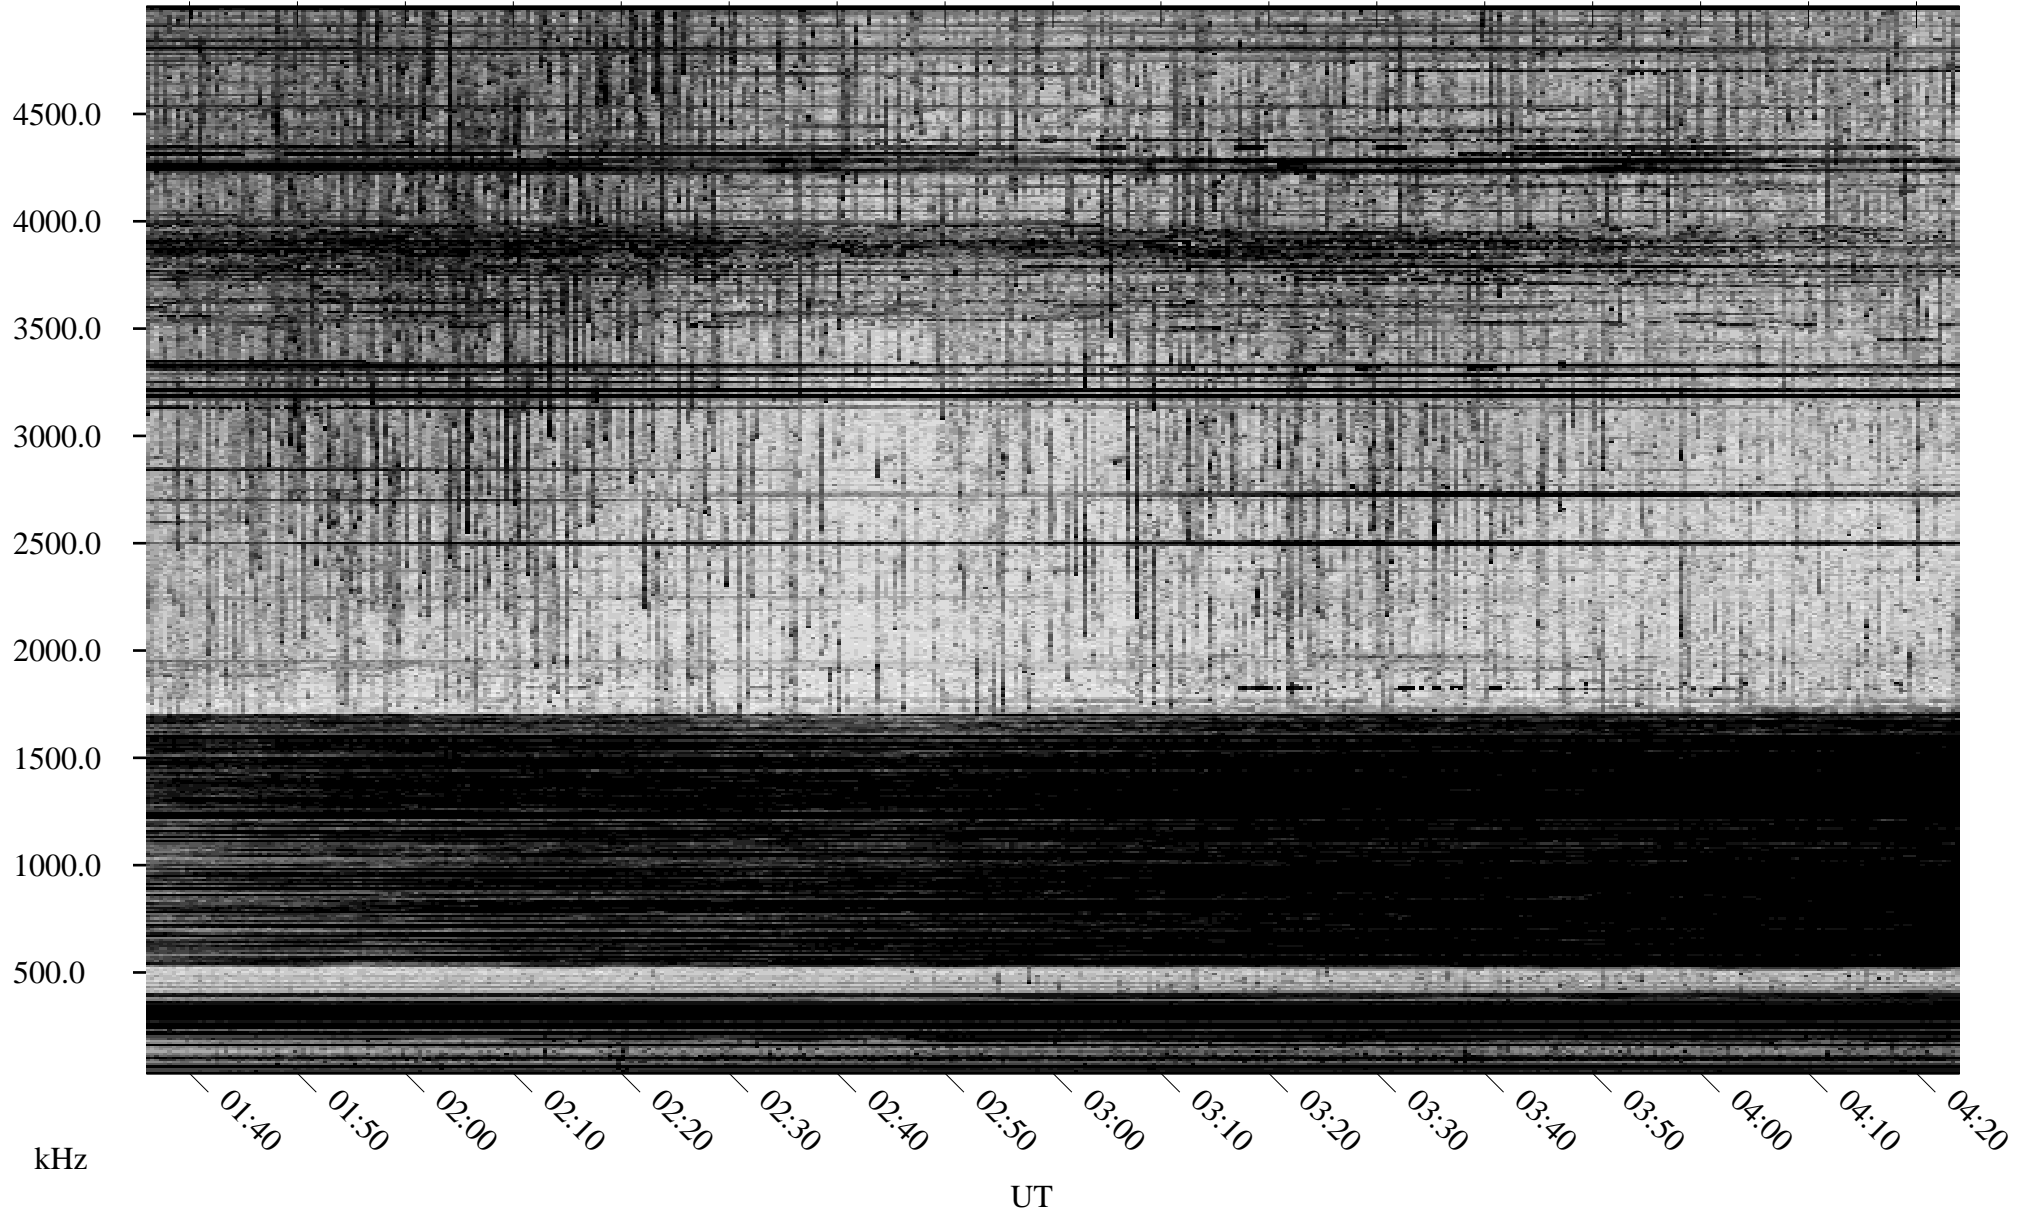

04/19/2007 Churchill, Manitoba

Linear Scale Black = 161 White = 15

CH07109L.R00m max_12

Page 1

04/19/2007 Churchill, Manitoba

Linear Scale Black = 161 White = 15

CH07109L.R00m max_12

Page 2

04/20/2007 Churchill, Manitoba

Linear Scale Black = 161 White = 15

CH07109L.R00m max_12

Page 3

04/20/2007 Churchill, Manitoba

Linear Scale Black = 161 White = 15

CH07109L.R00m max_12

Page 4

04/20/2007 Churchill, Manitoba

Linear Scale Black = 161 White = 15

CH07109L.R00m max_12

Page 5

04/20/2007 Churchill, Manitoba

Linear Scale Black = 161 White = 15

CH07109L.R00m max_12

Page 6

04/20/2007 Churchill, Manitoba

Linear Scale Black = 161 White = 15

CH07109L.R00m max_12

Page 7

04/20/2007 Churchill, Manitoba

Linear Scale Black = 161 White = 15

CH07109L.R00m max_12