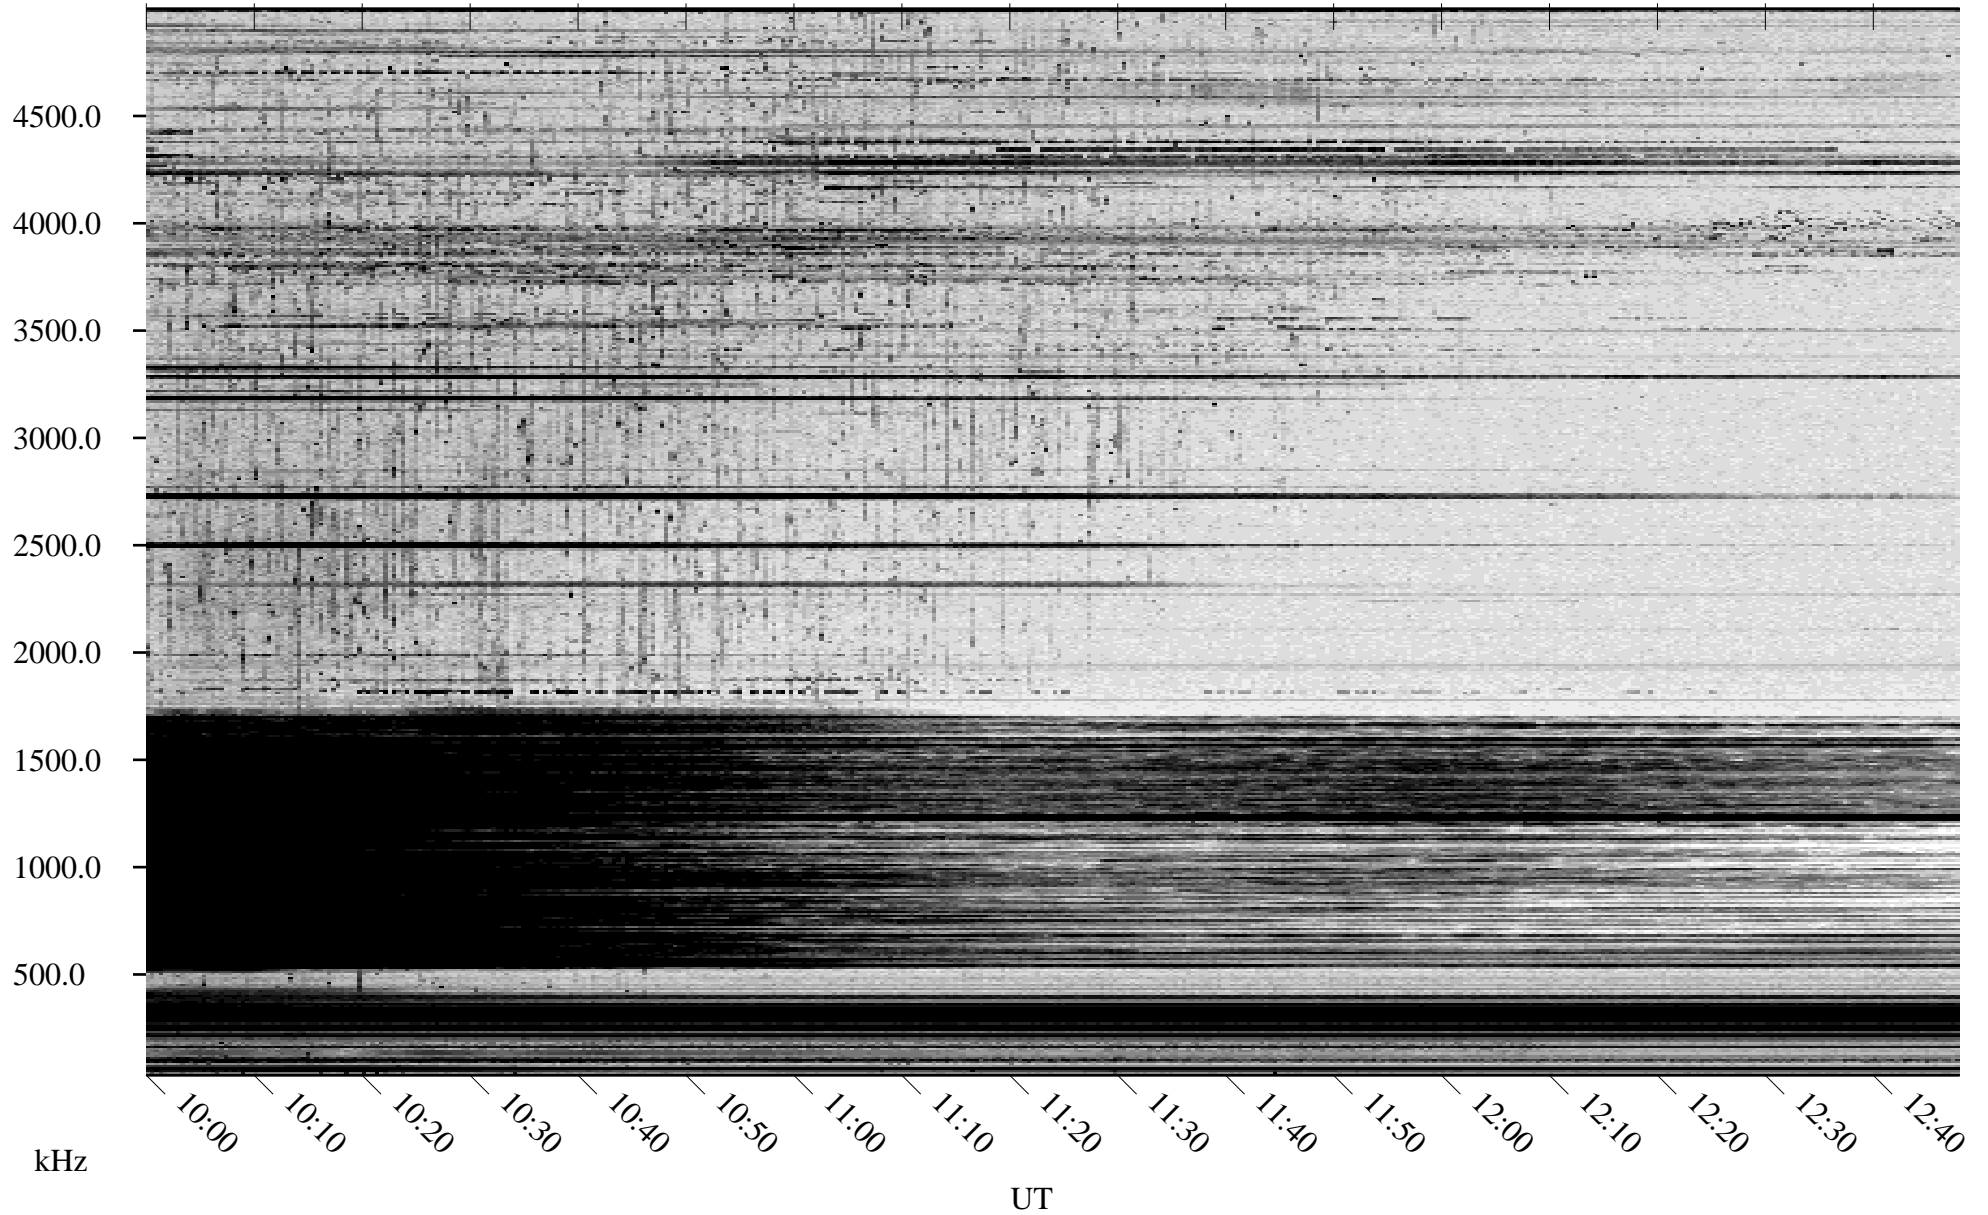

04/19/2007 Churchill, Manitoba

Linear Scale Black = 161 White = 15

CH07109L.R00m max_12

Page 1

04/19/2007 Churchill, Manitoba

Linear Scale Black = 161 White = 15

CH07109L.R00m max_12

Page 2

04/20/2007 Churchill, Manitoba

Linear Scale Black = 161 White = 15

CH07109L.R00m max_12

Page 3

04/20/2007 Churchill, Manitoba

Linear Scale Black = 161 White = 15

CH07109L.R00m max_12

Page 4

04/20/2007 Churchill, Manitoba

Linear Scale Black = 161 White = 15

CH07109L.R00m max_12

Page 5

04/20/2007 Churchill, Manitoba

Linear Scale Black = 161 White = 15

CH07109L.R00m max_12

Page 6

04/20/2007 Churchill, Manitoba

Linear Scale Black = 161 White = 15

CH07109L.R00m max_12

Page 7

04/20/2007 Churchill, Manitoba

Linear Scale Black = 161 White = 15

CH07109L.R00m max_12