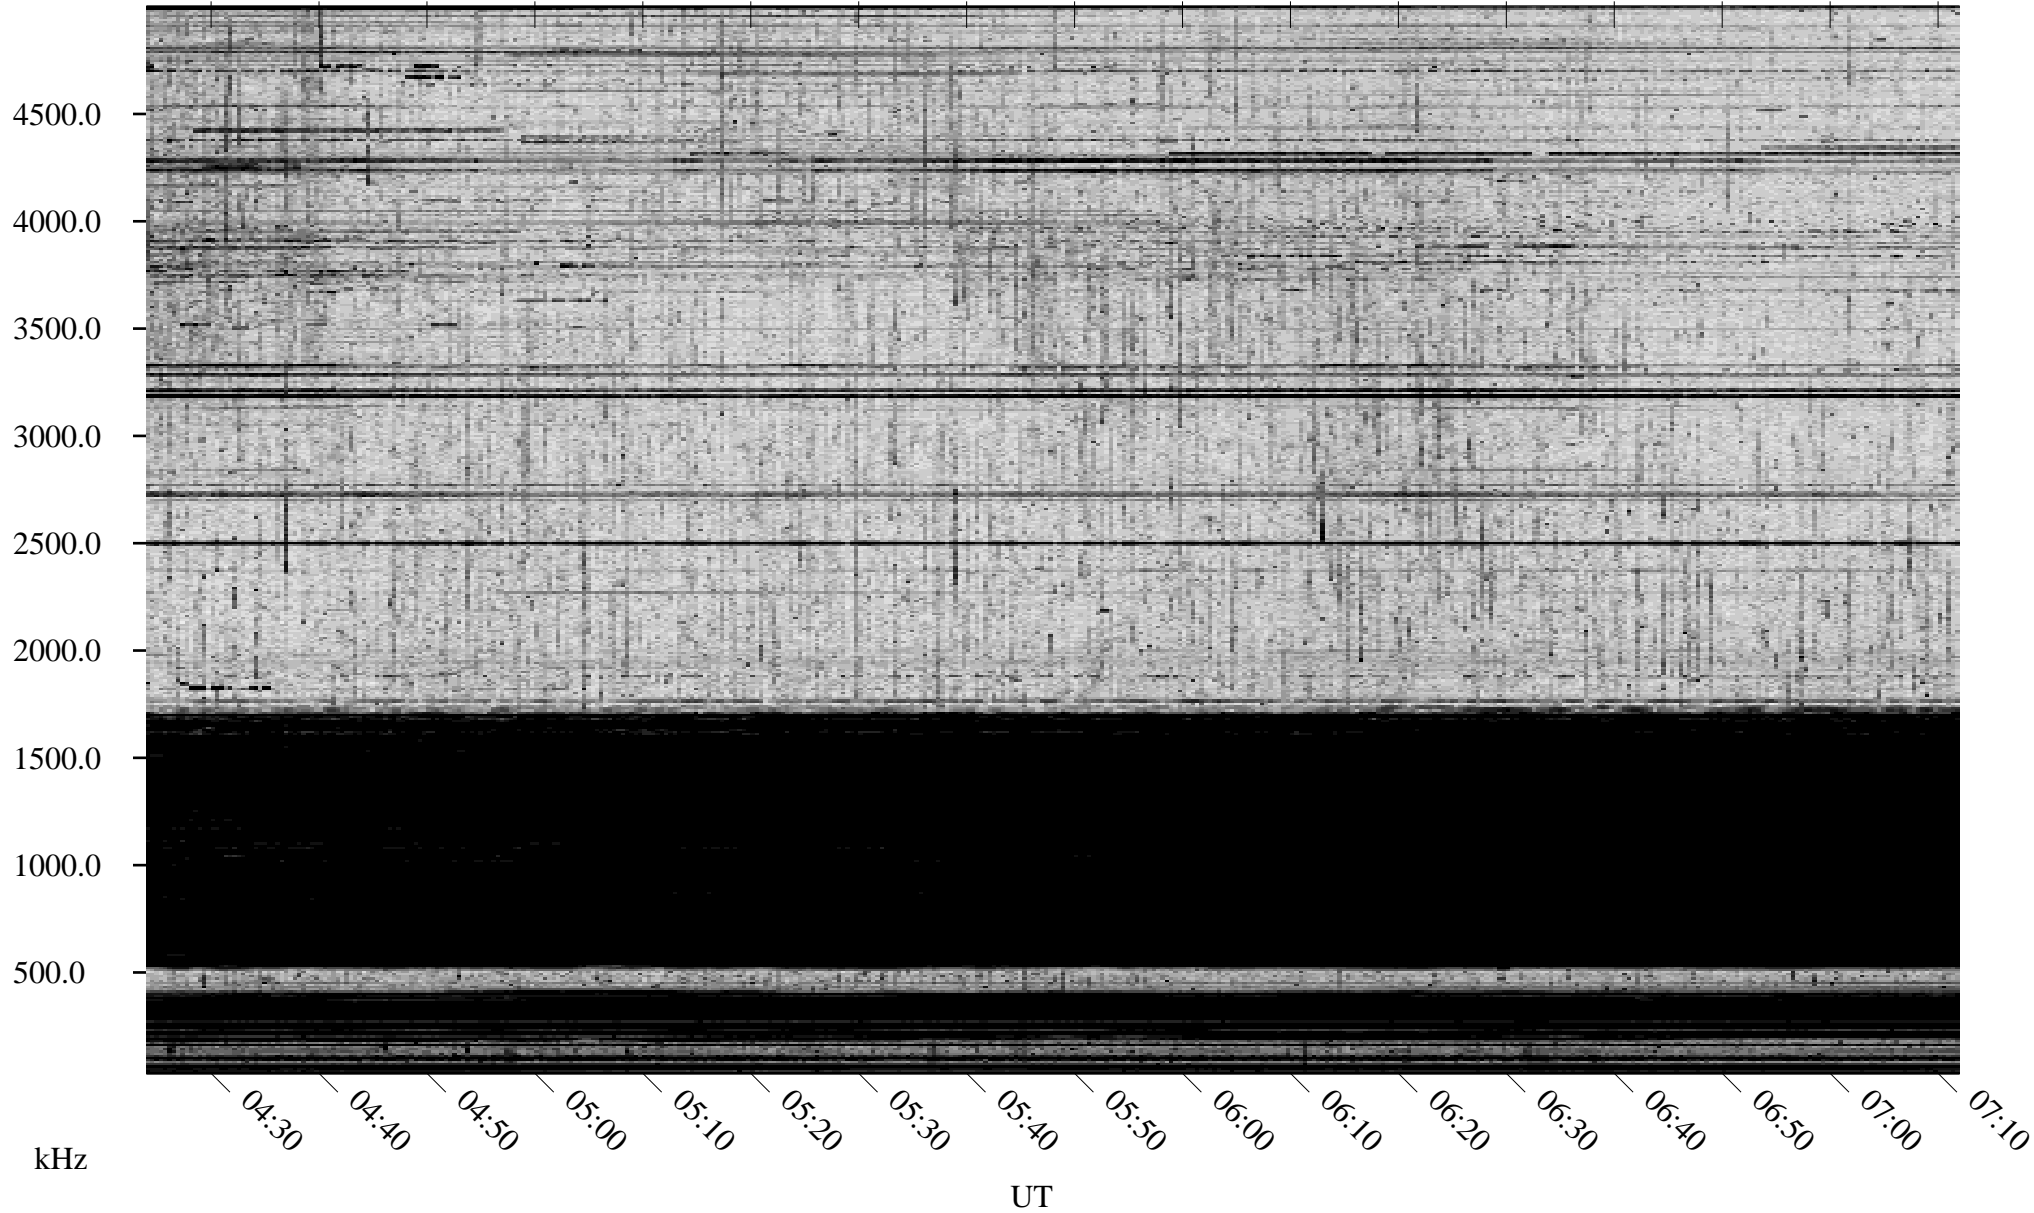

04/19/2007 Churchill, Manitoba

Linear Scale Black = 161 White = 15

CH07109L.R00m max_12

Page 1

04/19/2007 Churchill, Manitoba

Linear Scale Black = 161 White = 15

CH07109L.R00m max_12

Page 2

04/20/2007 Churchill, Manitoba

Linear Scale Black = 161 White = 15

CH07109L.R00m max_12

Page 3

04/20/2007 Churchill, Manitoba

Linear Scale Black = 161 White = 15

CH07109L.R00m max_12

Page 4

04/20/2007 Churchill, Manitoba

Linear Scale Black = 161 White = 15

CH07109L.R00m max_12

Page 5

04/20/2007 Churchill, Manitoba

Linear Scale Black = 161 White = 15

CH07109L.R00m max_12

Page 6

04/20/2007 Churchill, Manitoba

Linear Scale Black = 161 White = 15

CH07109L.R00m max_12

Page 7

04/20/2007 Churchill, Manitoba

Linear Scale Black = 161 White = 15

CH07109L.R00m max_12