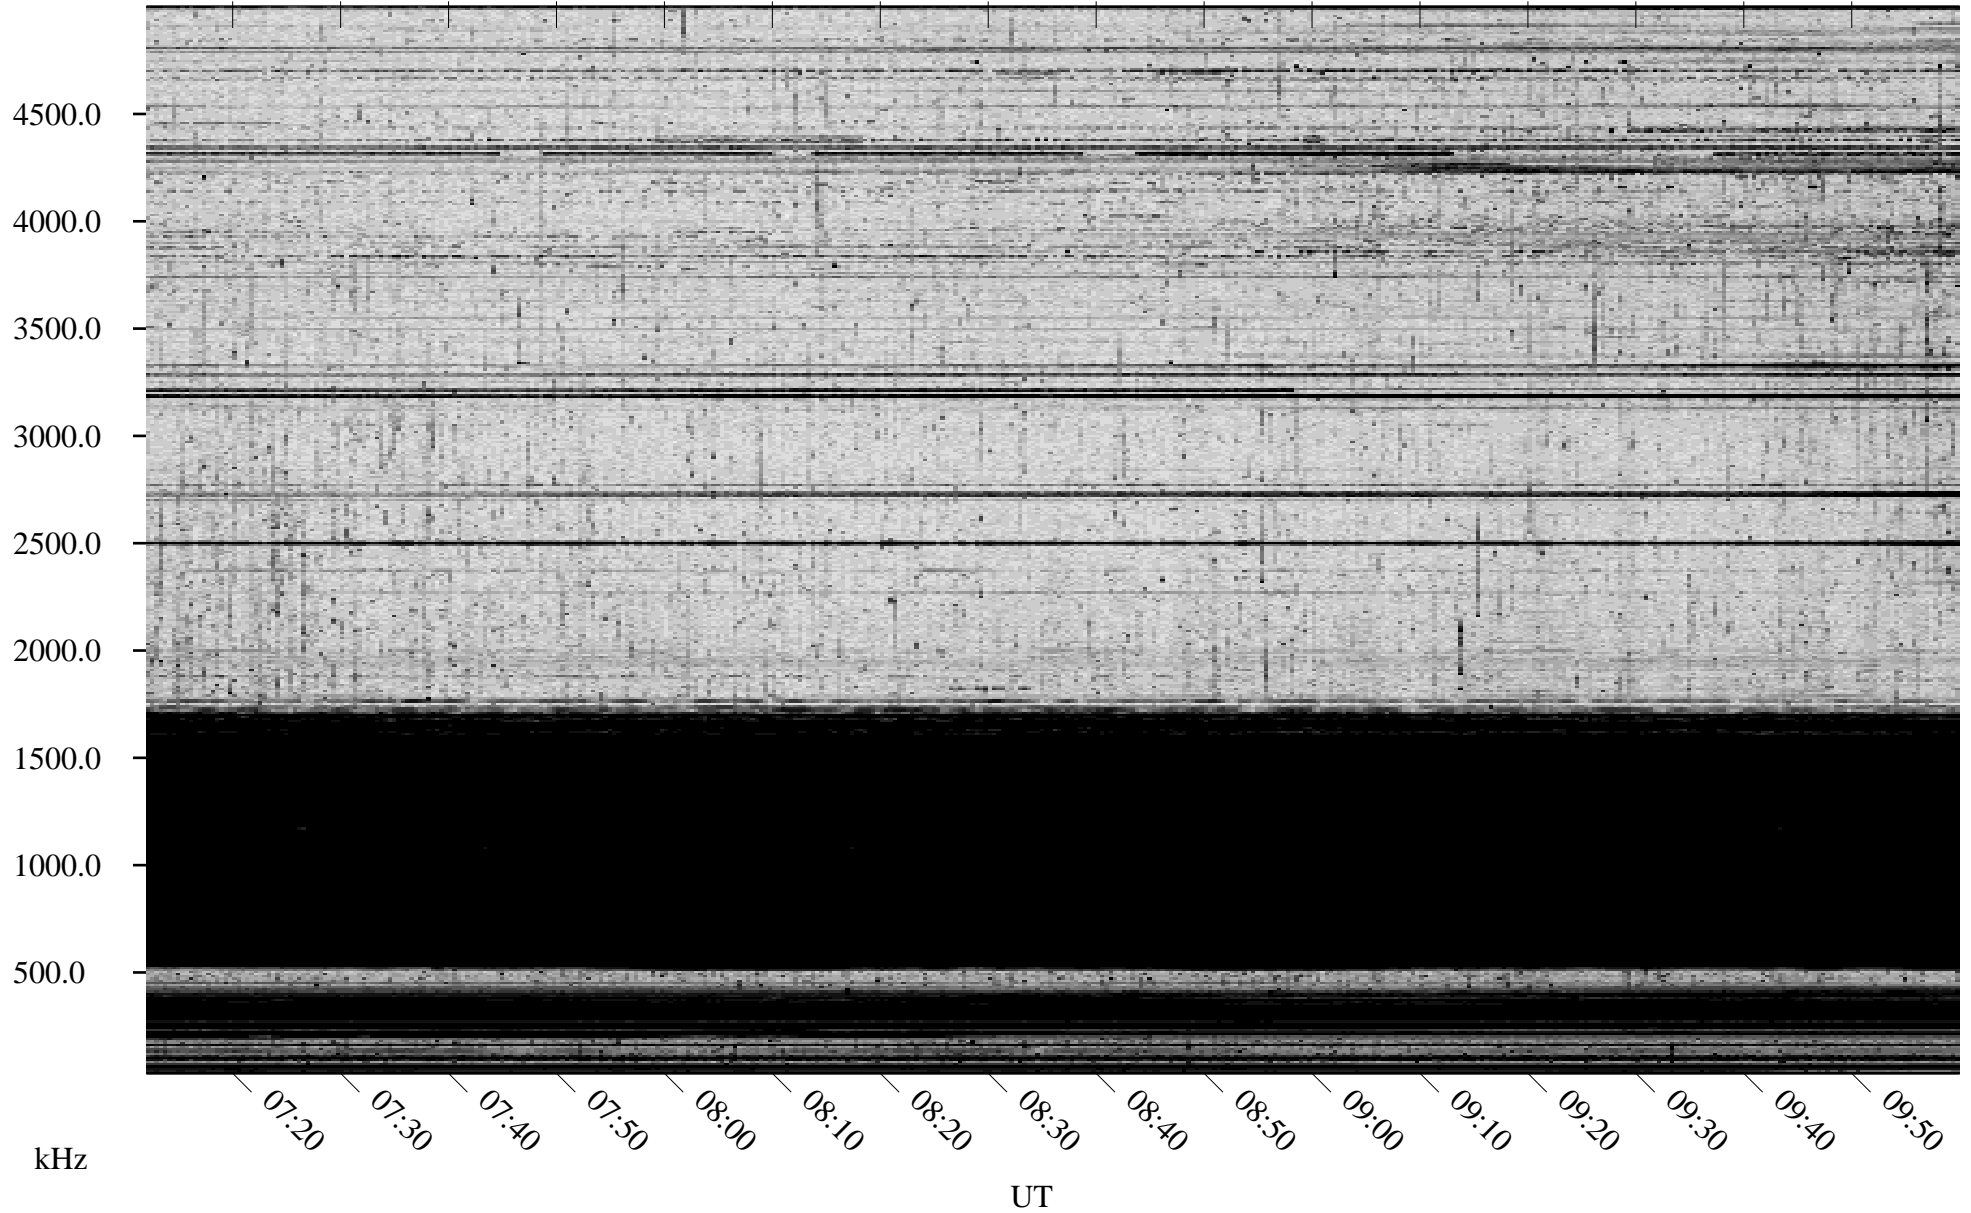

04/19/2007 Churchill, Manitoba

Linear Scale Black = 161 White = 15

CH07109L.R00m max_12

Page 1

04/19/2007 Churchill, Manitoba

Linear Scale Black = 161 White = 15

CH07109L.R00m max_12

Page 2

04/20/2007 Churchill, Manitoba

Linear Scale Black = 161 White = 15

CH07109L.R00m max_12

Page 3

04/20/2007 Churchill, Manitoba

Linear Scale Black = 161 White = 15

CH07109L.R00m max_12

Page 4

04/20/2007 Churchill, Manitoba

Linear Scale Black = 161 White = 15

CH07109L.R00m max_12

Page 5

04/20/2007 Churchill, Manitoba

Linear Scale Black = 161 White = 15

CH07109L.R00m max_12

Page 6

04/20/2007 Churchill, Manitoba

Linear Scale Black = 161 White = 15

CH07109L.R00m max_12

Page 7

04/20/2007 Churchill, Manitoba

Linear Scale Black = 161 White = 15

CH07109L.R00m max_12