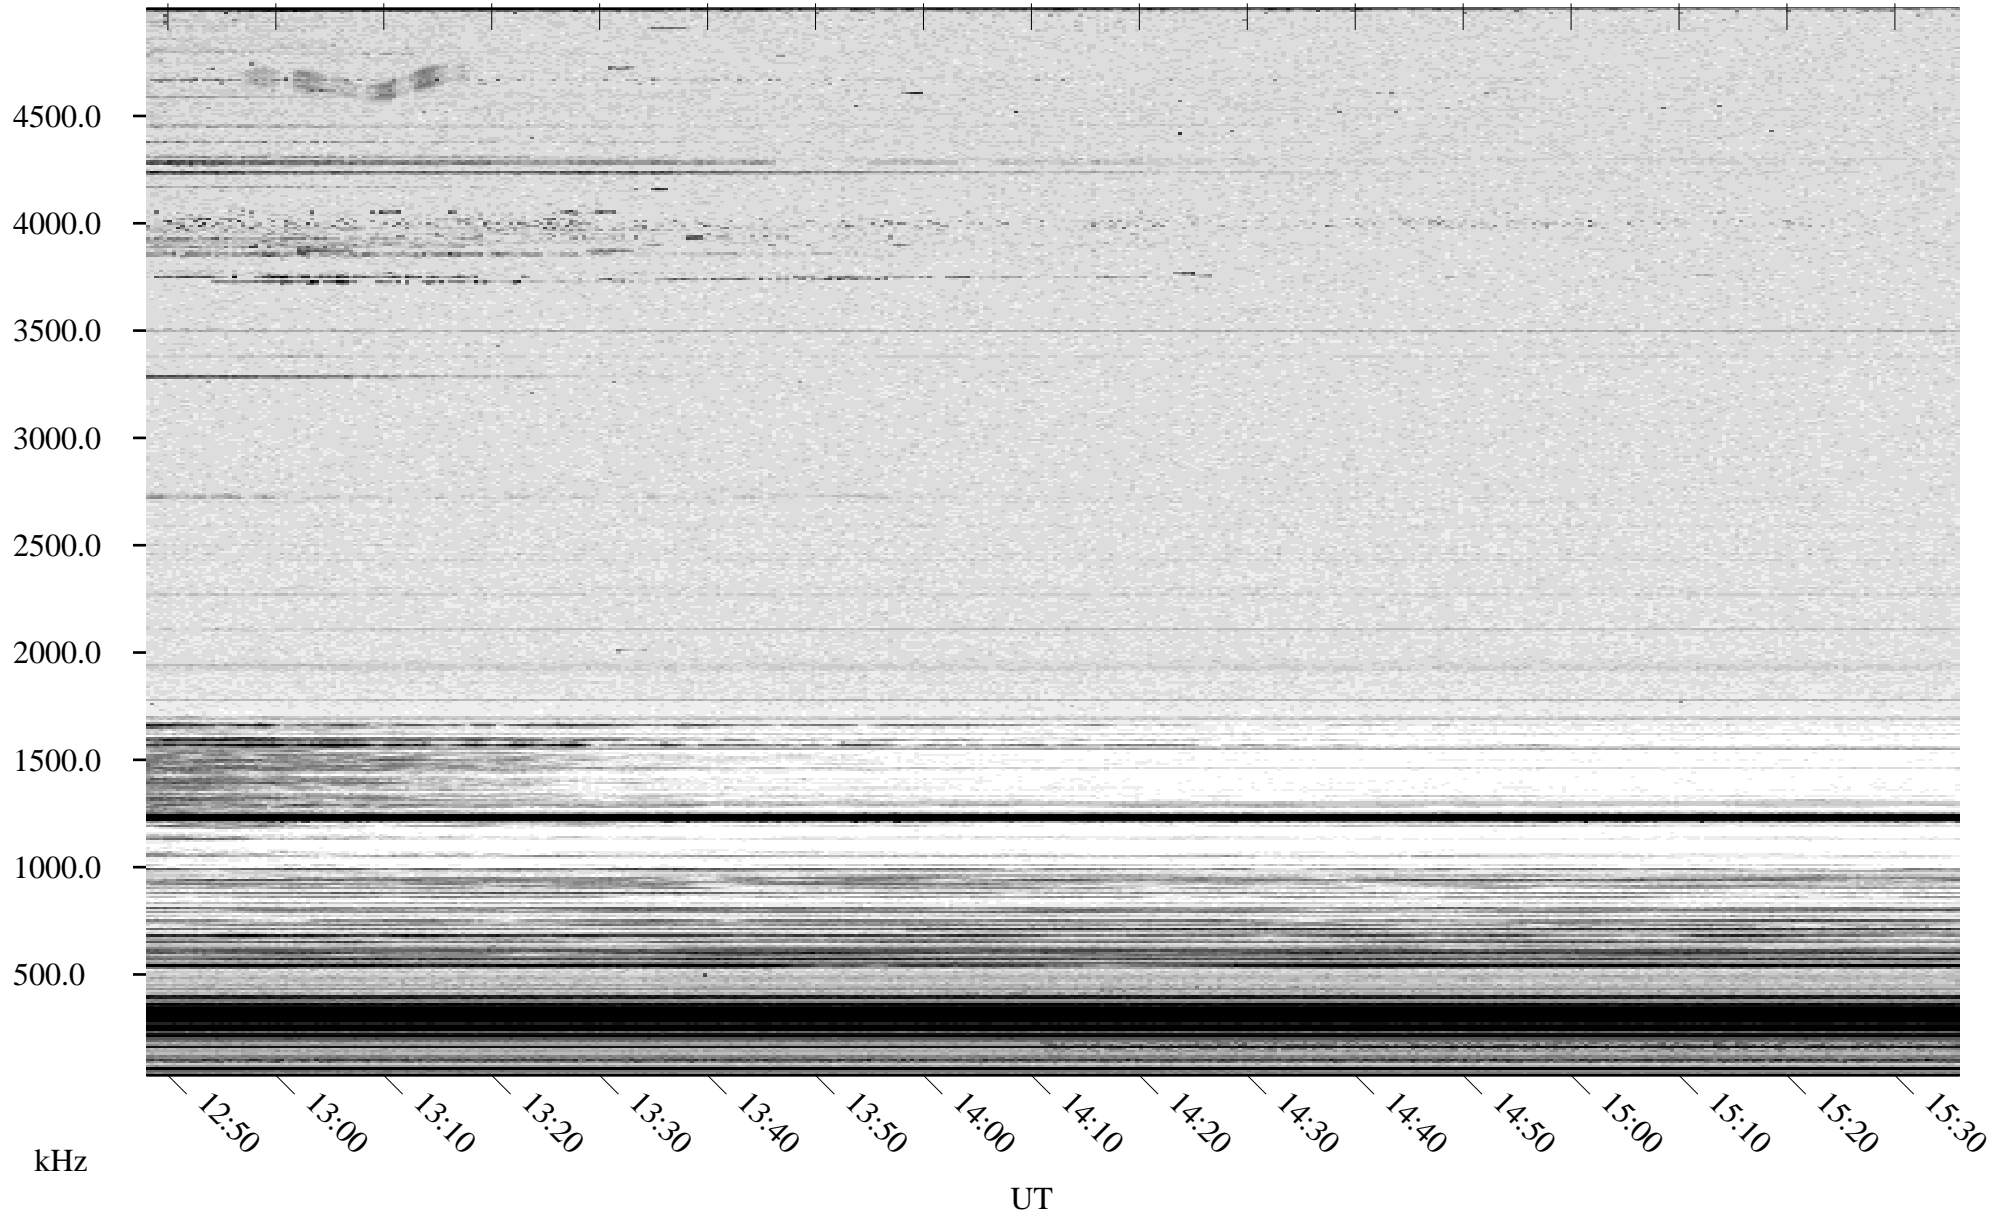

04/19/2007 Churchill, Manitoba

Linear Scale Black = 161 White = 15

CH07109L.R00m max_12

Page 1

04/19/2007 Churchill, Manitoba

Linear Scale Black = 161 White = 15

CH07109L.R00m max_12

Page 2

04/20/2007 Churchill, Manitoba

Linear Scale Black = 161 White = 15

CH07109L.R00m max_12

Page 3

04/20/2007 Churchill, Manitoba

Linear Scale Black = 161 White = 15

CH07109L.R00m max_12

Page 4

04/20/2007 Churchill, Manitoba

Linear Scale Black = 161 White = 15

CH07109L.R00m max_12

Page 5

04/20/2007 Churchill, Manitoba

Linear Scale Black = 161 White = 15

CH07109L.R00m max_12

Page 6

04/20/2007 Churchill, Manitoba

Linear Scale Black = 161 White = 15

CH07109L.R00m max_12

Page 7

04/20/2007 Churchill, Manitoba

Linear Scale Black = 161 White = 15

CH07109L.R00m max_12