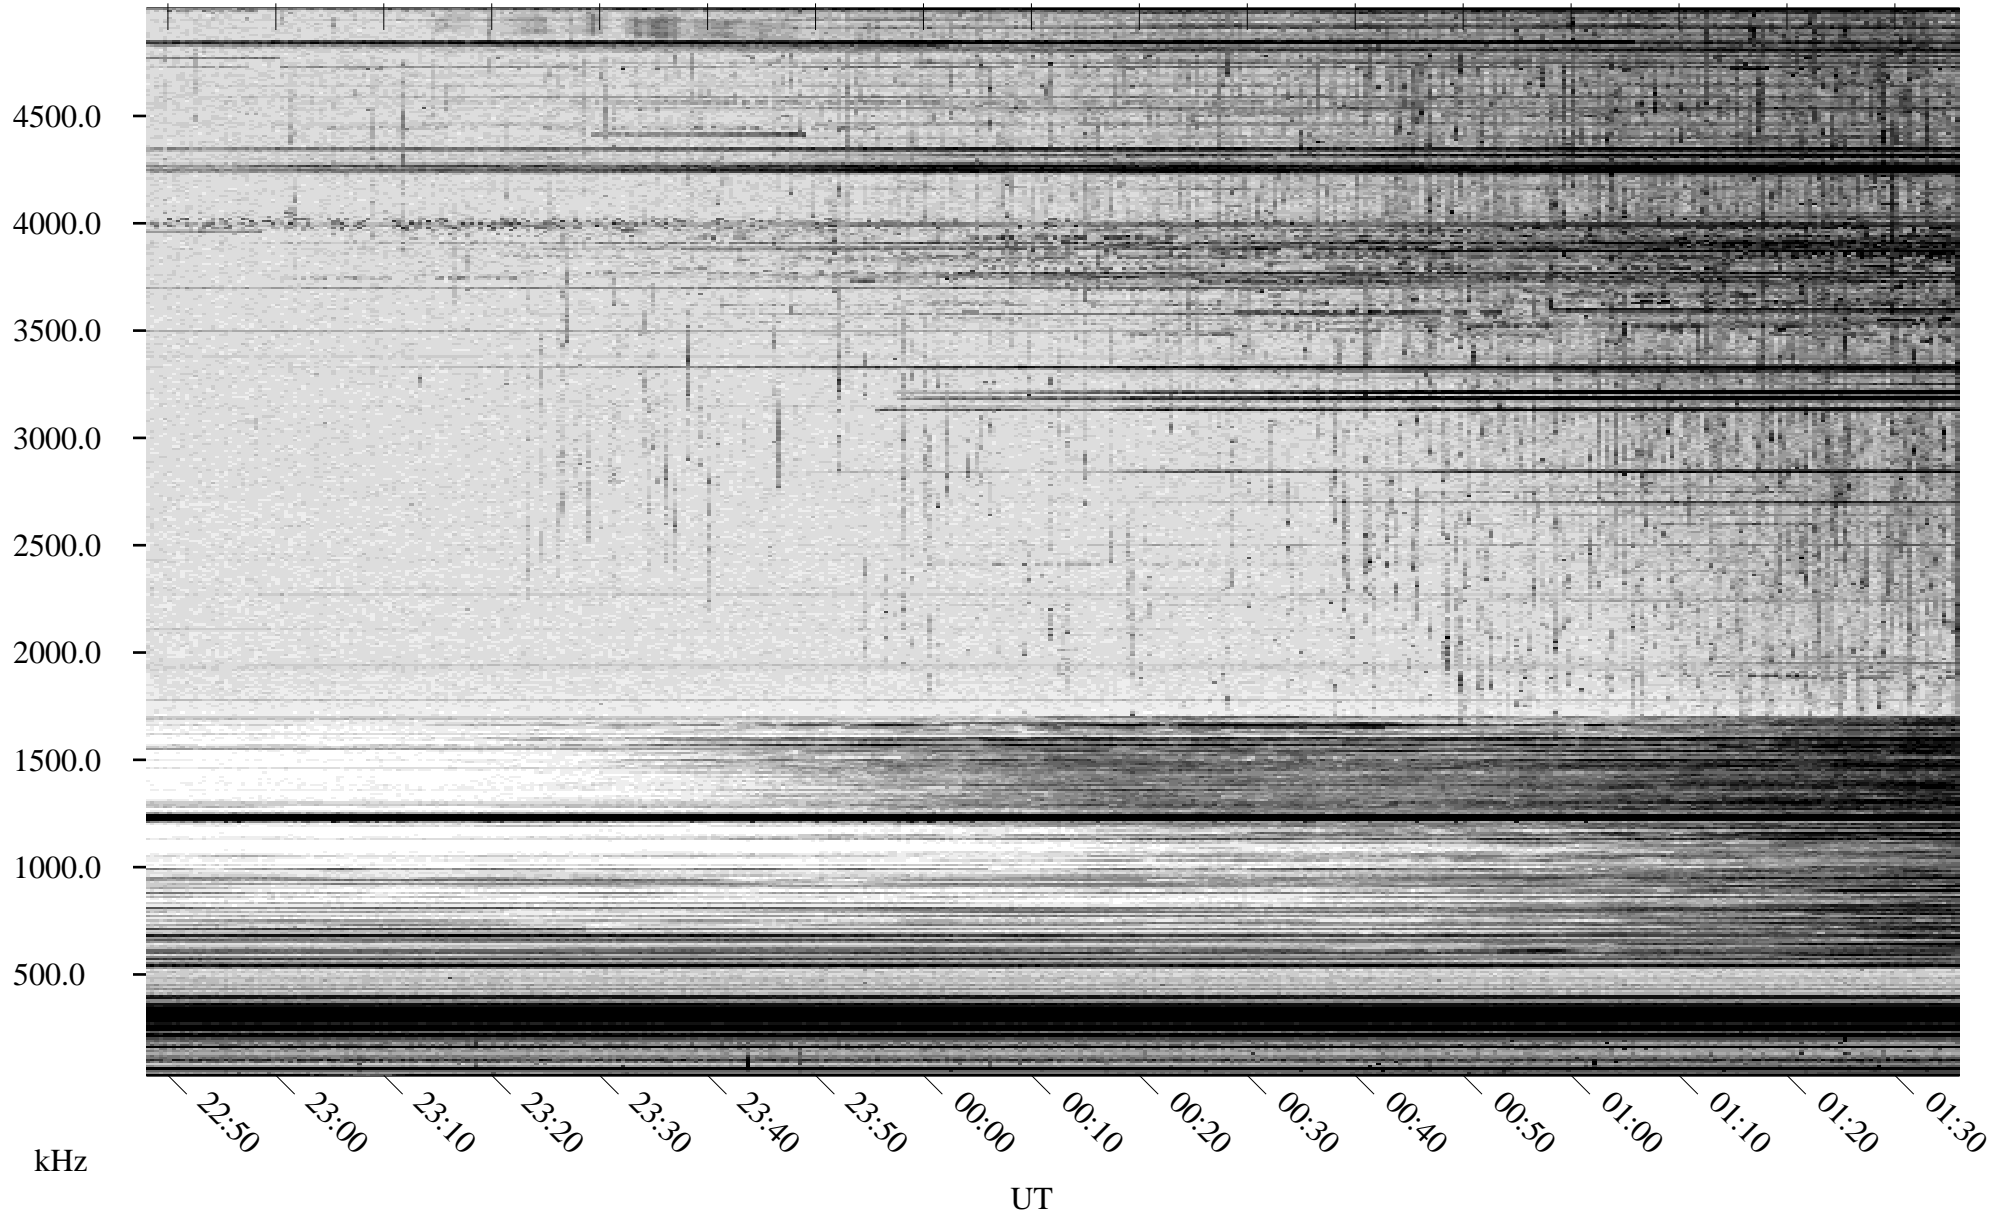

04/19/2007 Churchill, Manitoba

Linear Scale Black = 161 White = 15

CH07109L.R00m max_12

Page 1

04/19/2007 Churchill, Manitoba

Linear Scale Black = 161 White = 15

CH07109L.R00m max_12

Page 2

04/20/2007 Churchill, Manitoba

Linear Scale Black = 161 White = 15

CH07109L.R00m max_12

Page 3

04/20/2007 Churchill, Manitoba

Linear Scale Black = 161 White = 15

CH07109L.R00m max_12

Page 4

04/20/2007 Churchill, Manitoba

Linear Scale Black = 161 White = 15

CH07109L.R00m max_12

Page 5

04/20/2007 Churchill, Manitoba

Linear Scale Black = 161 White = 15

CH07109L.R00m max_12

Page 6

04/20/2007 Churchill, Manitoba

Linear Scale Black = 161 White = 15

CH07109L.R00m max_12

Page 7

04/20/2007 Churchill, Manitoba

Linear Scale Black = 161 White = 15

CH07109L.R00m max_12