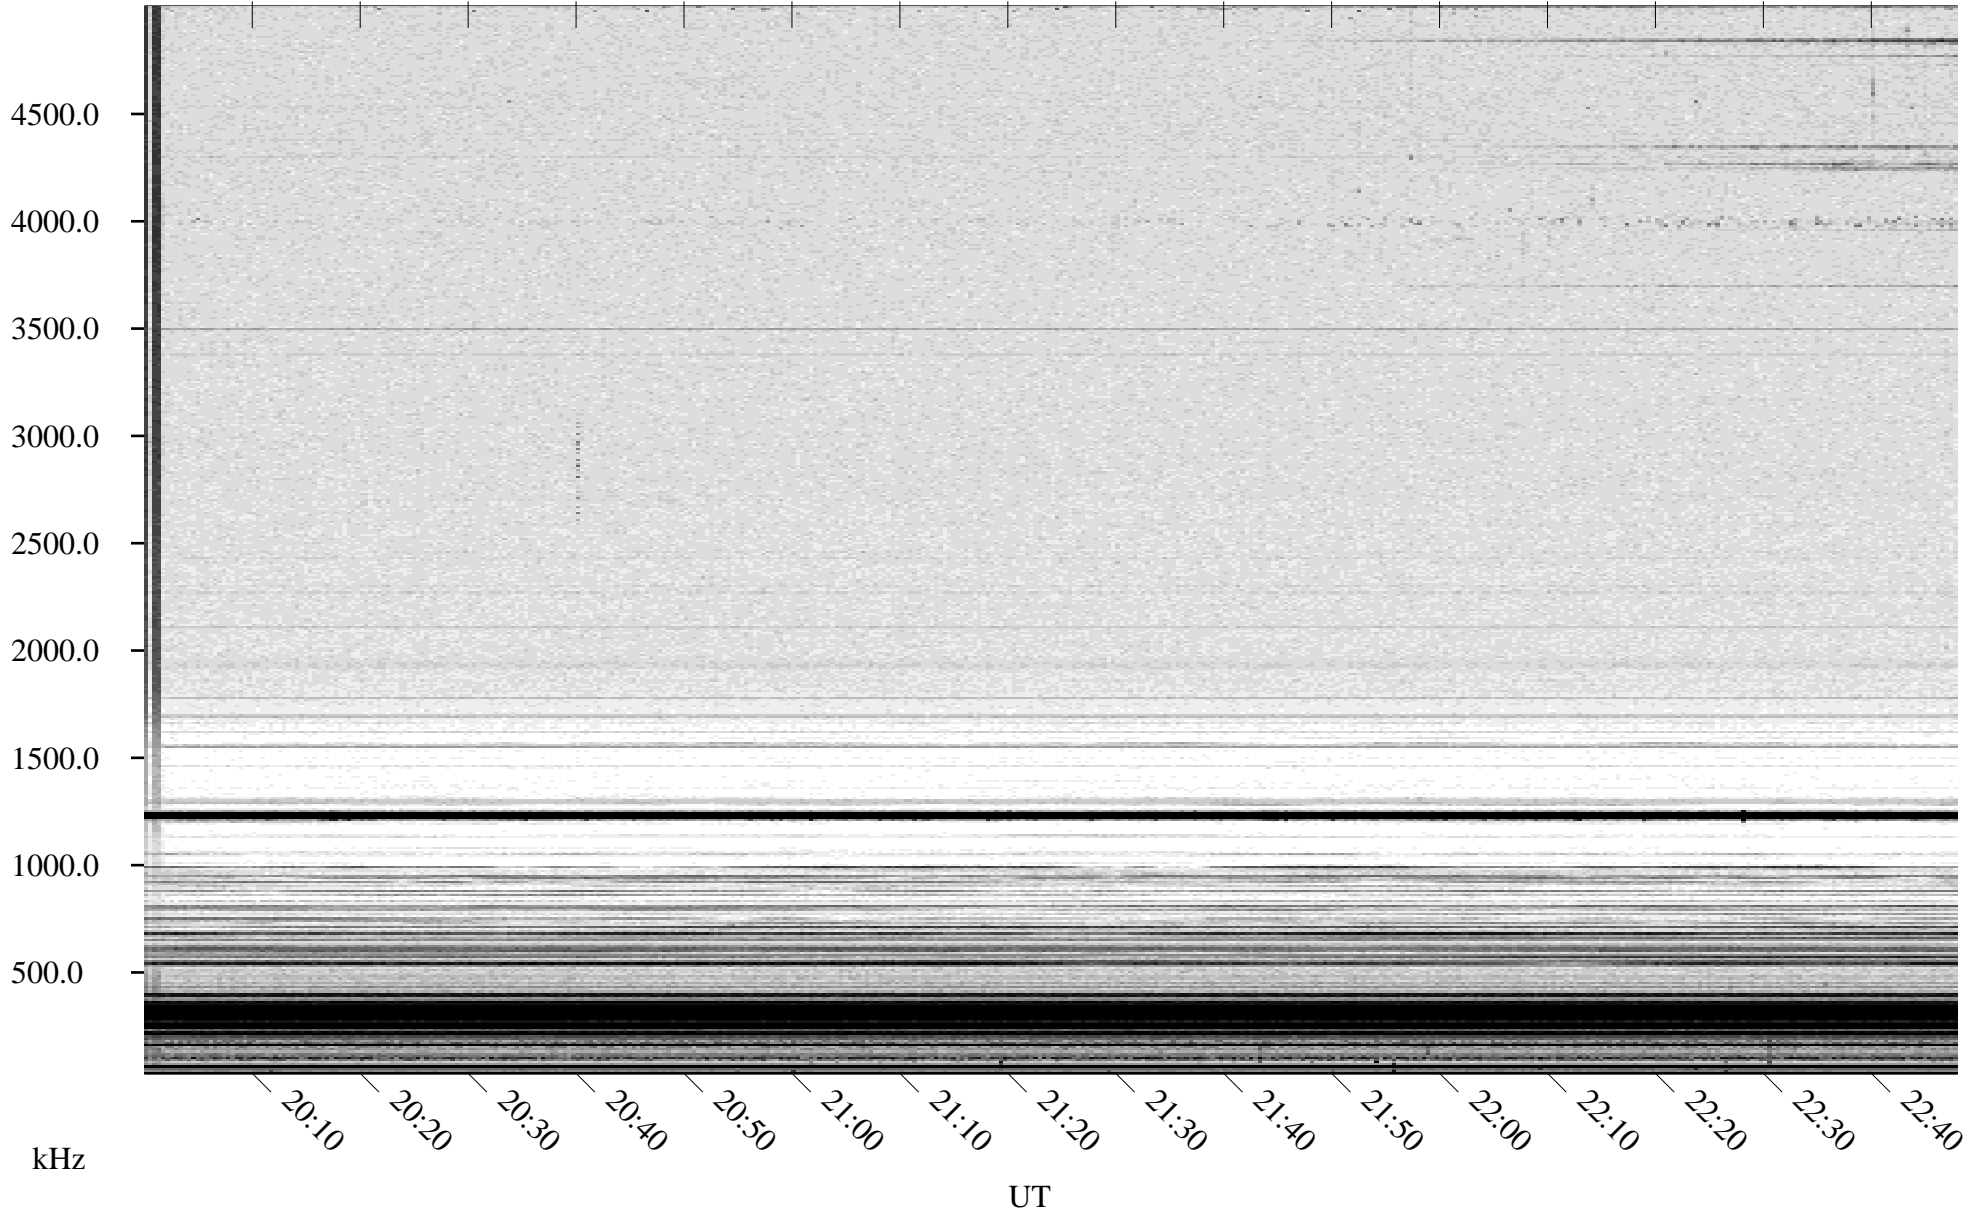

04/19/2007 Churchill, Manitoba

Linear Scale Black = 161 White = 15

CH07109L.R00m max_12

Page 1

04/19/2007 Churchill, Manitoba

Linear Scale Black = 161 White = 15

CH07109L.R00m max_12

Page 2

04/20/2007 Churchill, Manitoba

Linear Scale Black = 161 White = 15

CH07109L.R00m max_12

Page 3

04/20/2007 Churchill, Manitoba

Linear Scale Black = 161 White = 15

CH07109L.R00m max_12

Page 4

04/20/2007 Churchill, Manitoba

Linear Scale Black = 161 White = 15

CH07109L.R00m max_12

Page 5

04/20/2007 Churchill, Manitoba

Linear Scale Black = 161 White = 15

CH07109L.R00m max_12

Page 6

04/20/2007 Churchill, Manitoba

Linear Scale Black = 161 White = 15

CH07109L.R00m max_12

Page 7

04/20/2007 Churchill, Manitoba

Linear Scale Black = 161 White = 15

CH07109L.R00m max_12