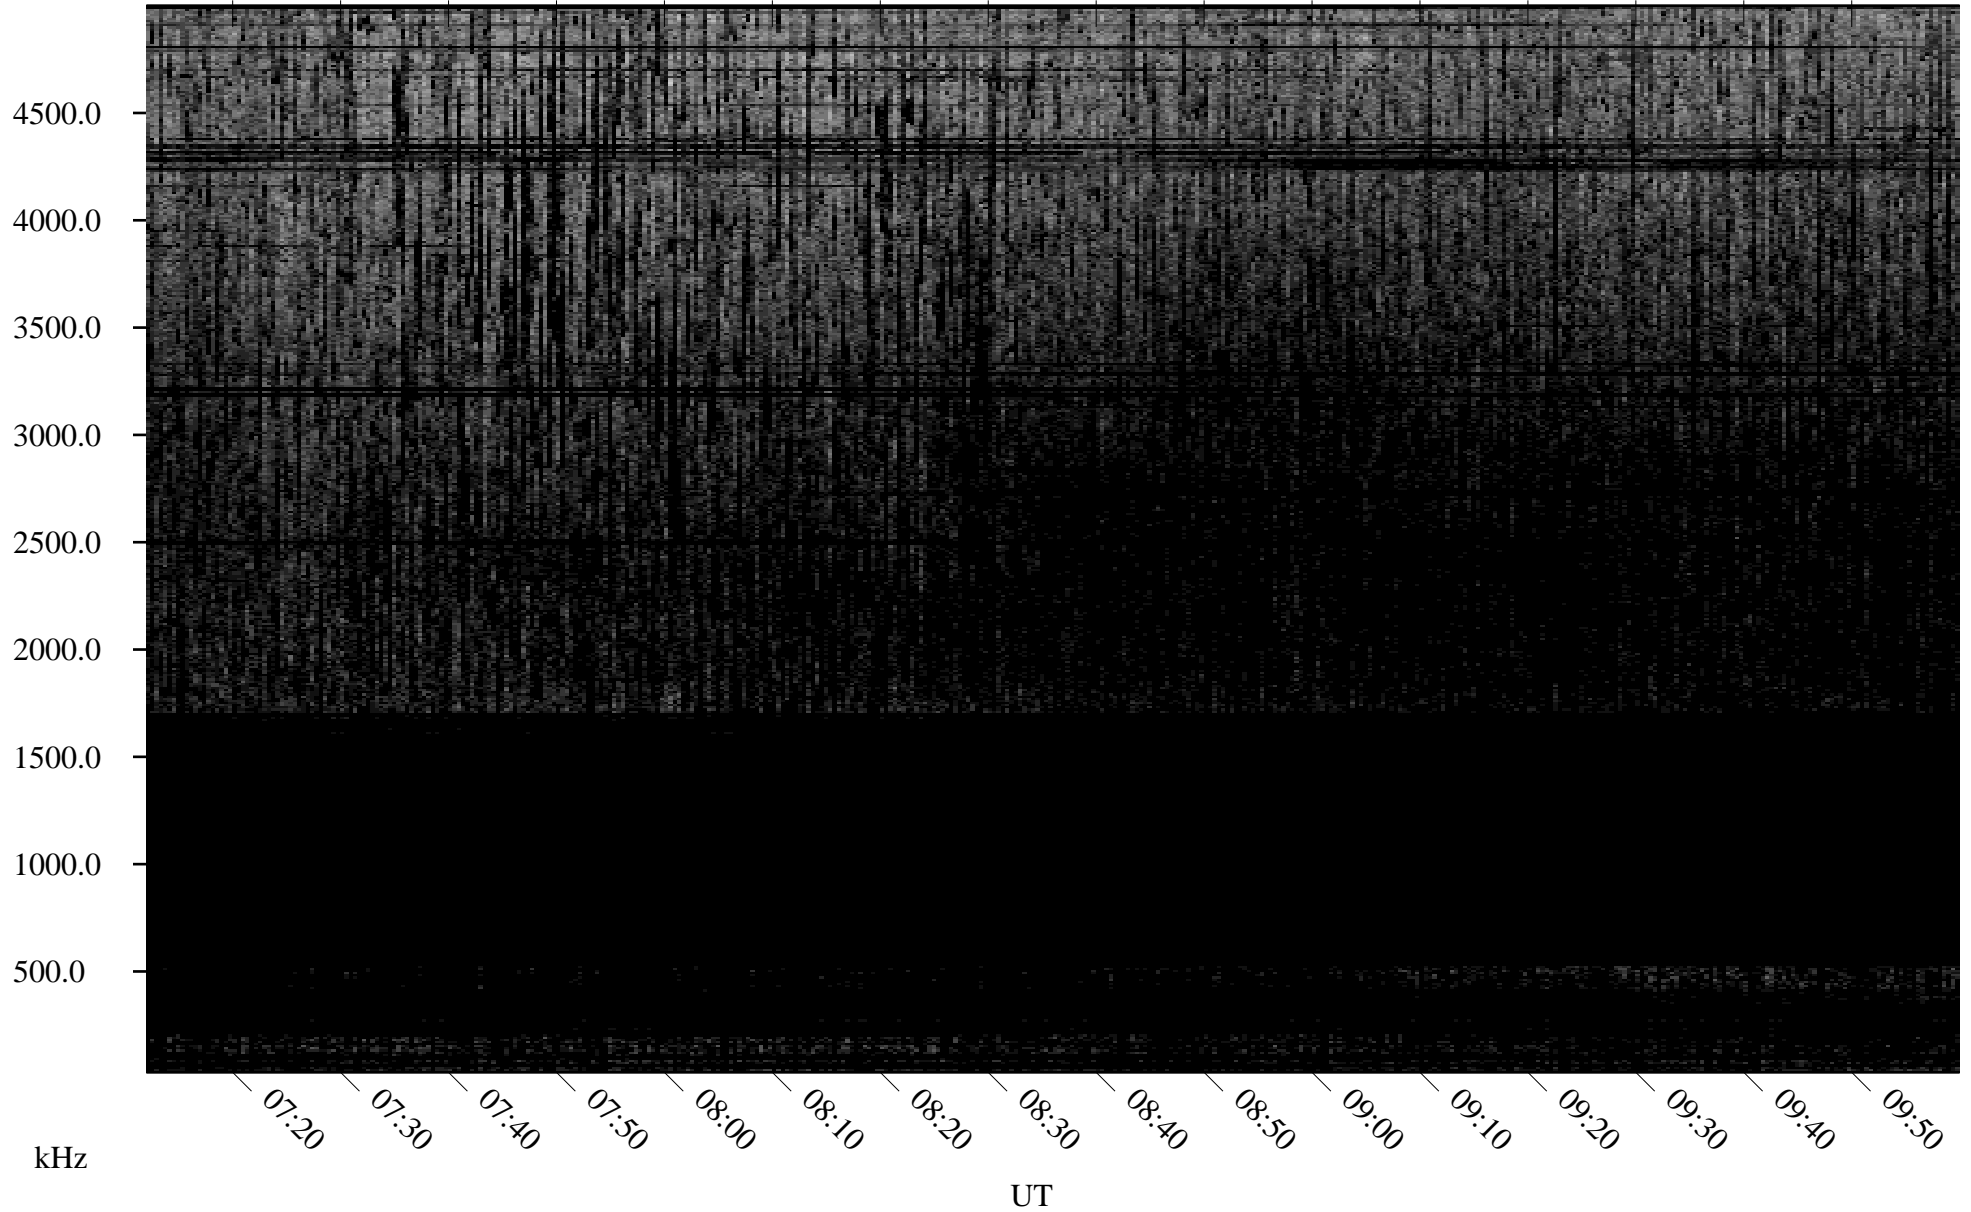

04/20/2007 Churchill, Manitoba

Linear Scale Black = 161 White = 15

CH07110L.R00m max_12

Page 1

04/20/2007 Churchill, Manitoba

Linear Scale Black = 161 White = 15

CH07110L.R00m max_12

Page 2

04/21/2007 Churchill, Manitoba

Linear Scale Black = 161 White = 15

CH07110L.R00m max_12

Page 3

04/21/2007 Churchill, Manitoba

Linear Scale Black = 161 White = 15

CH07110L.R00m max_12

Page 4

04/21/2007 Churchill, Manitoba

Linear Scale Black = 161 White = 15

CH07110L.R00m max_12

Page 5

04/21/2007 Churchill, Manitoba

Linear Scale Black = 161 White = 15

CH07110L.R00m max_12

Page 6

04/21/2007 Churchill, Manitoba

Linear Scale Black = 161 White = 15

CH07110L.R00m max_12

Page 7

04/21/2007 Churchill, Manitoba

Linear Scale Black = 161 White = 15

CH07110L.R00m max_12