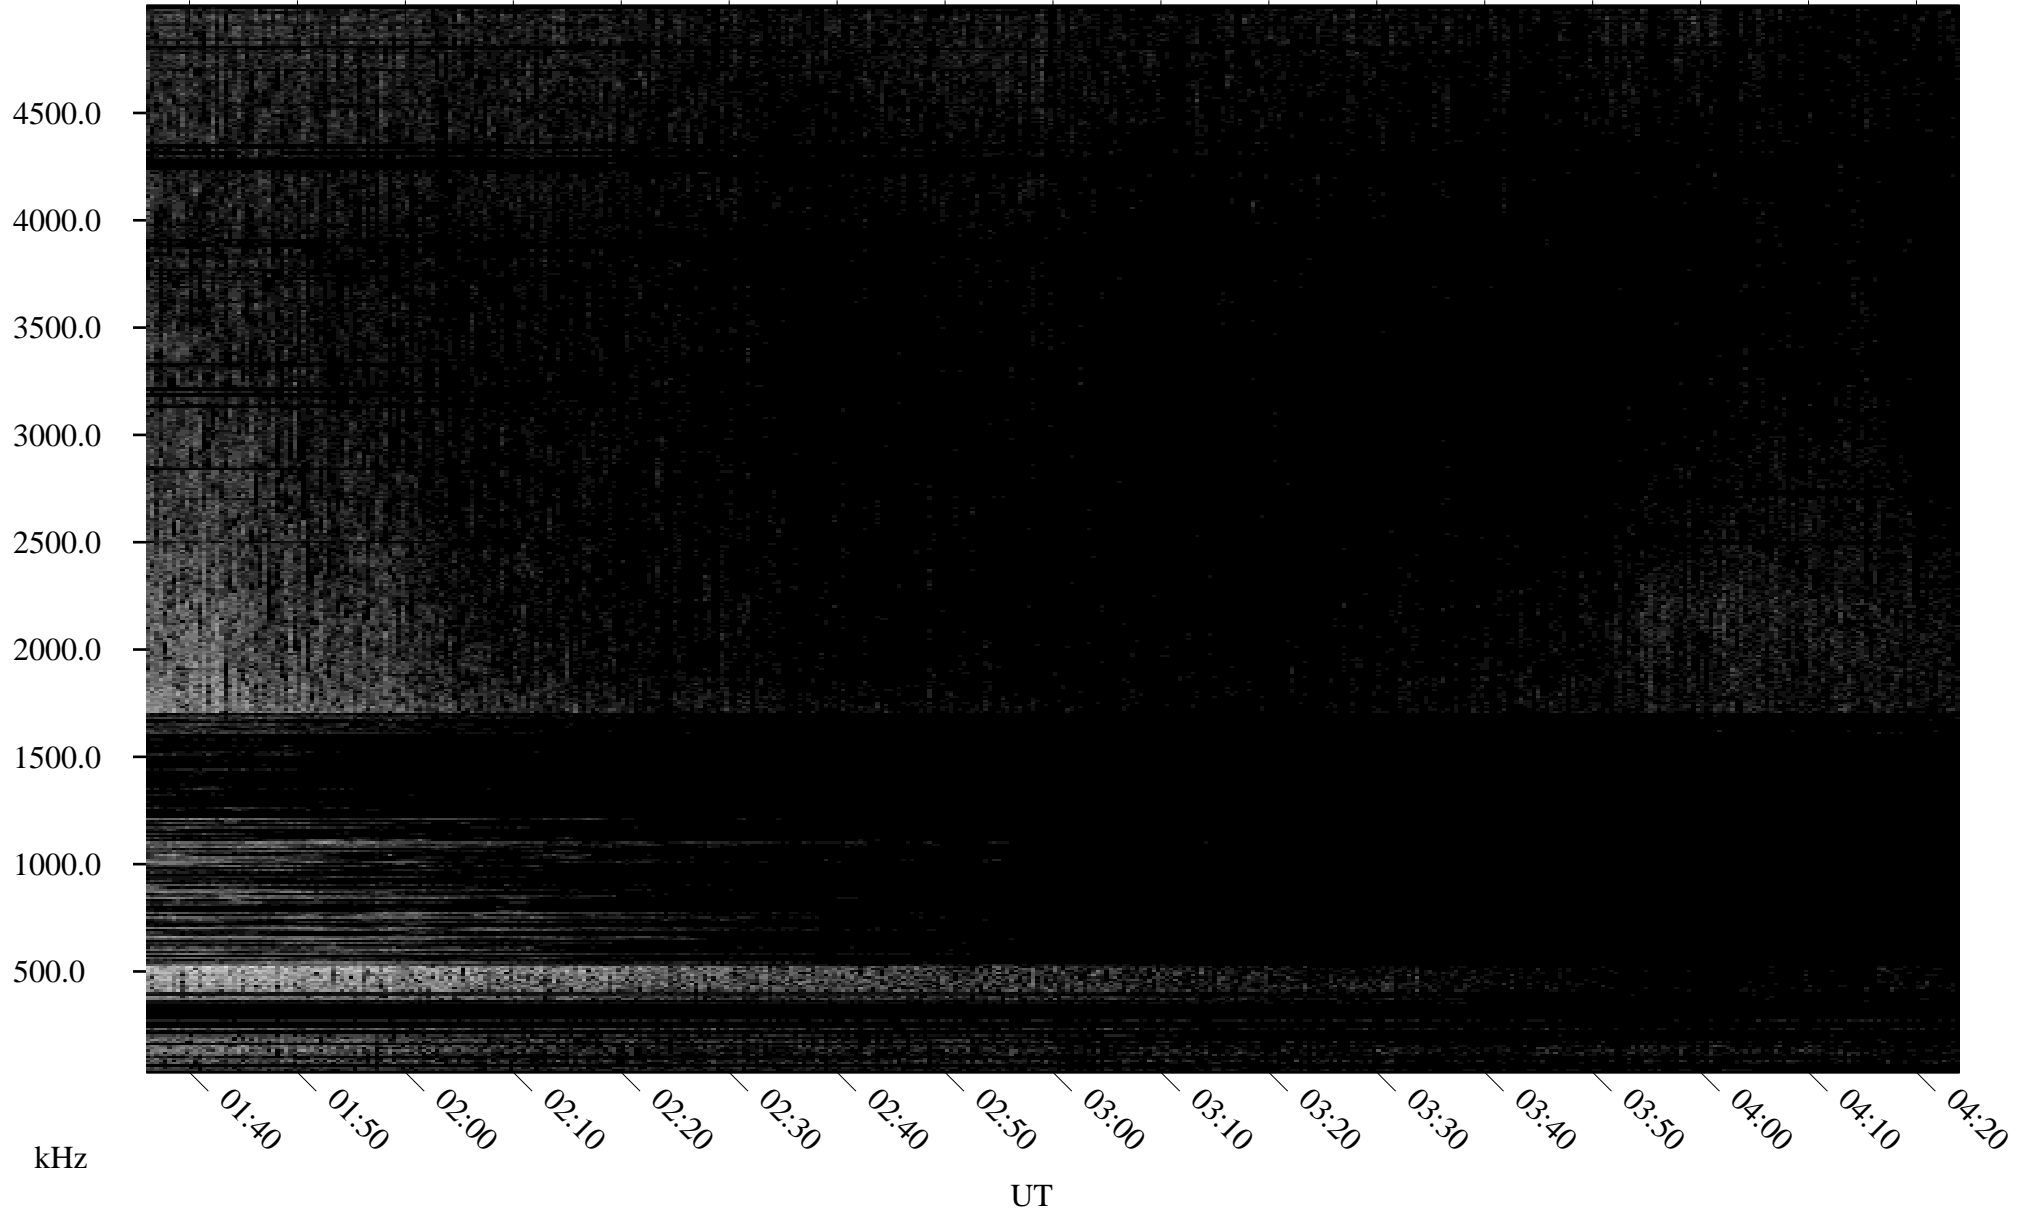

04/20/2007 Churchill, Manitoba

Linear Scale Black = 161 White = 15

CH07110L.R00m max_12

Page 1

04/20/2007 Churchill, Manitoba

Linear Scale Black = 161 White = 15

CH07110L.R00m max_12

Page 2

04/21/2007 Churchill, Manitoba

Linear Scale Black = 161 White = 15

CH07110L.R00m max_12

Page 3

04/21/2007 Churchill, Manitoba

Linear Scale Black = 161 White = 15

CH07110L.R00m max_12

Page 4

04/21/2007 Churchill, Manitoba

Linear Scale Black = 161 White = 15

CH07110L.R00m max_12

Page 5

04/21/2007 Churchill, Manitoba

Linear Scale Black = 161 White = 15

CH07110L.R00m max_12

Page 6

04/21/2007 Churchill, Manitoba

Linear Scale Black = 161 White = 15

CH07110L.R00m max_12

Page 7

04/21/2007 Churchill, Manitoba

Linear Scale Black = 161 White = 15

CH07110L.R00m max_12