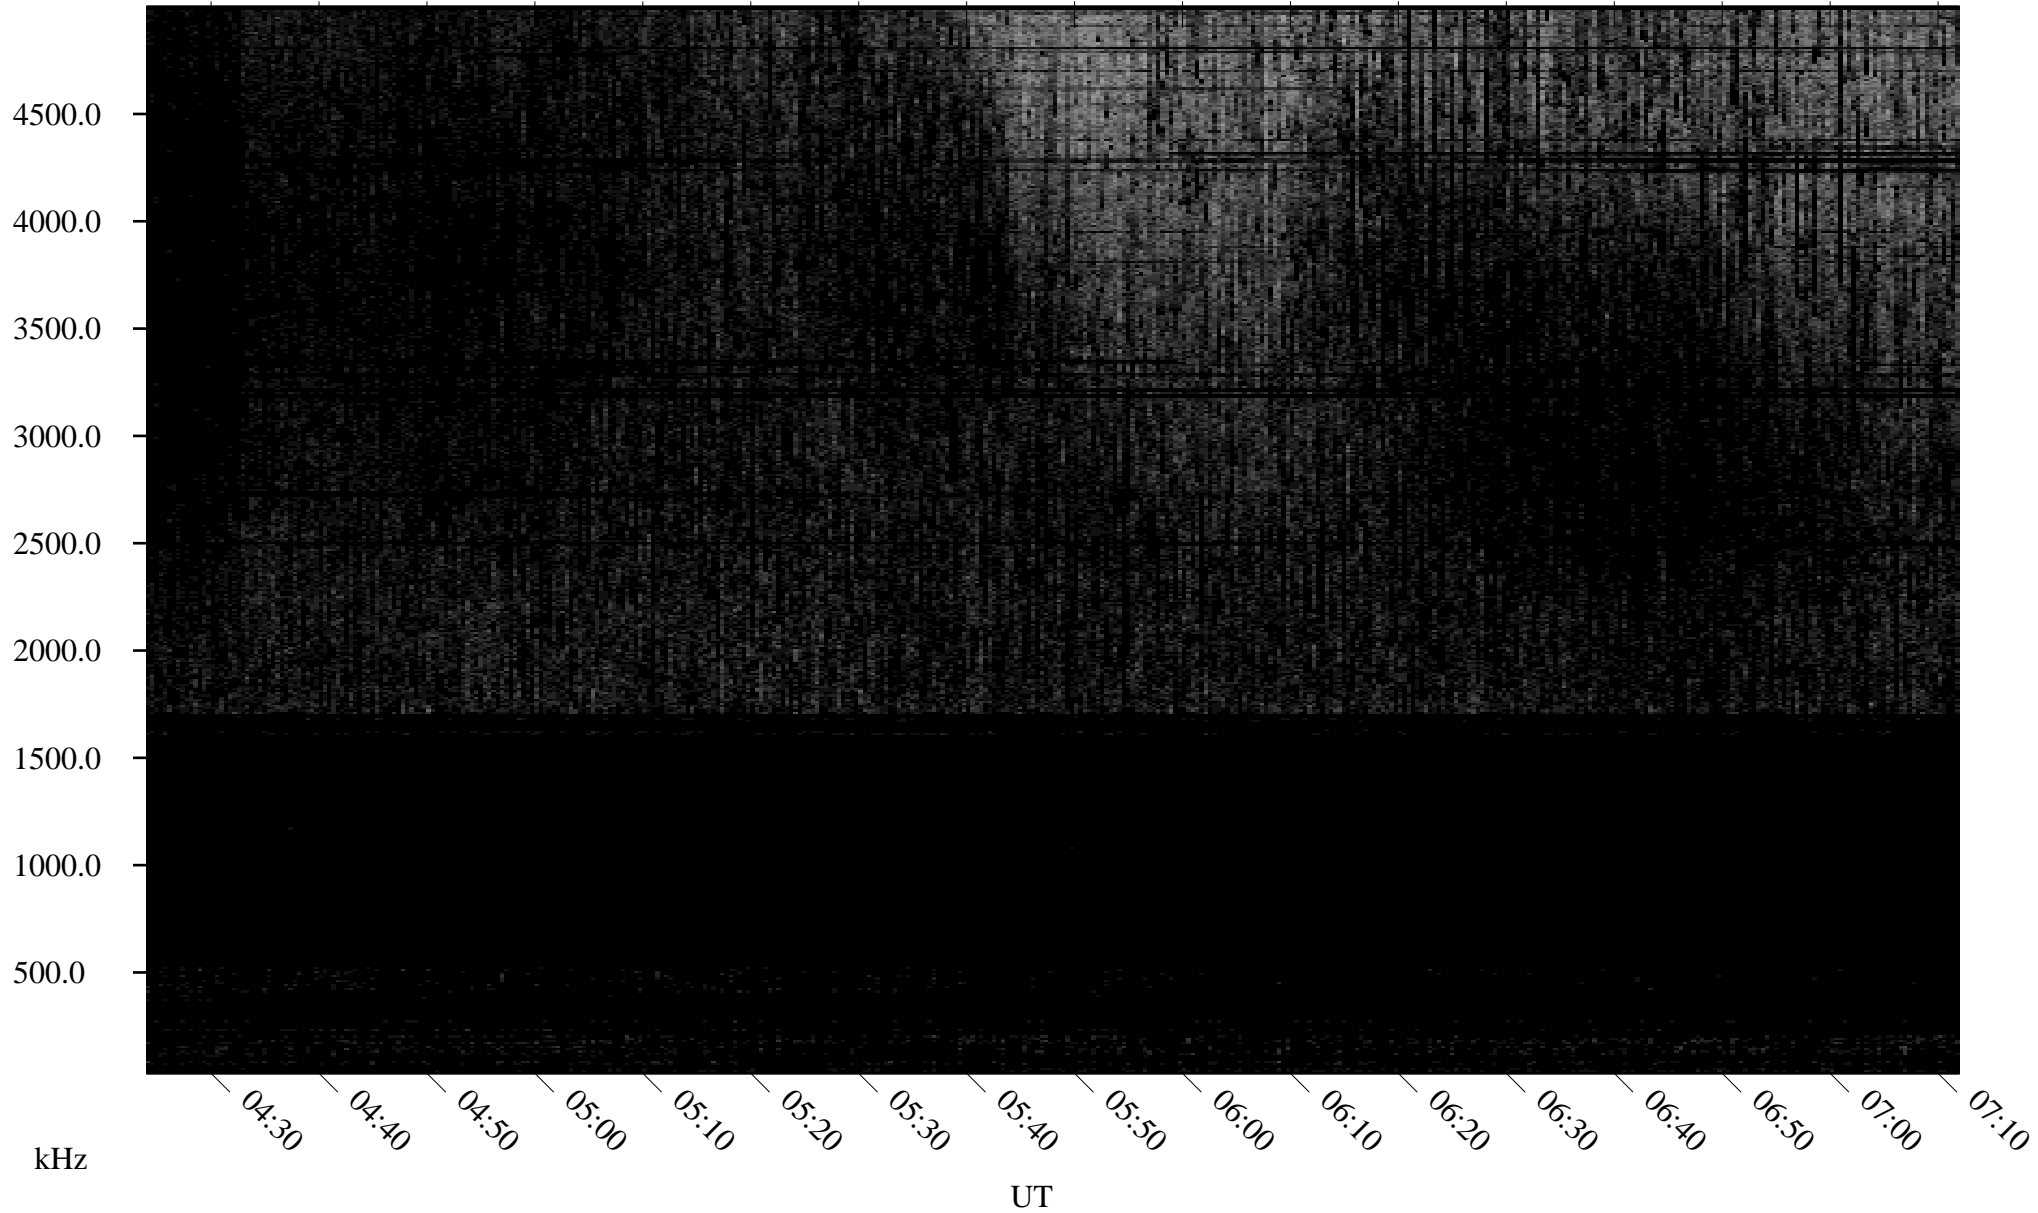

04/20/2007 Churchill, Manitoba

Linear Scale Black = 161 White = 15

CH07110L.R00m max_12

Page 1

04/20/2007 Churchill, Manitoba

Linear Scale Black = 161 White = 15

CH07110L.R00m max_12

Page 2

04/21/2007 Churchill, Manitoba

Linear Scale Black = 161 White = 15

CH07110L.R00m max_12

Page 3

04/21/2007 Churchill, Manitoba

Linear Scale Black = 161 White = 15

CH07110L.R00m max_12

Page 4

04/21/2007 Churchill, Manitoba

Linear Scale Black = 161 White = 15

CH07110L.R00m max_12

Page 5

04/21/2007 Churchill, Manitoba

Linear Scale Black = 161 White = 15

CH07110L.R00m max_12

Page 6

04/21/2007 Churchill, Manitoba

Linear Scale Black = 161 White = 15

CH07110L.R00m max_12

Page 7

04/21/2007 Churchill, Manitoba

Linear Scale Black = 161 White = 15

CH07110L.R00m max_12