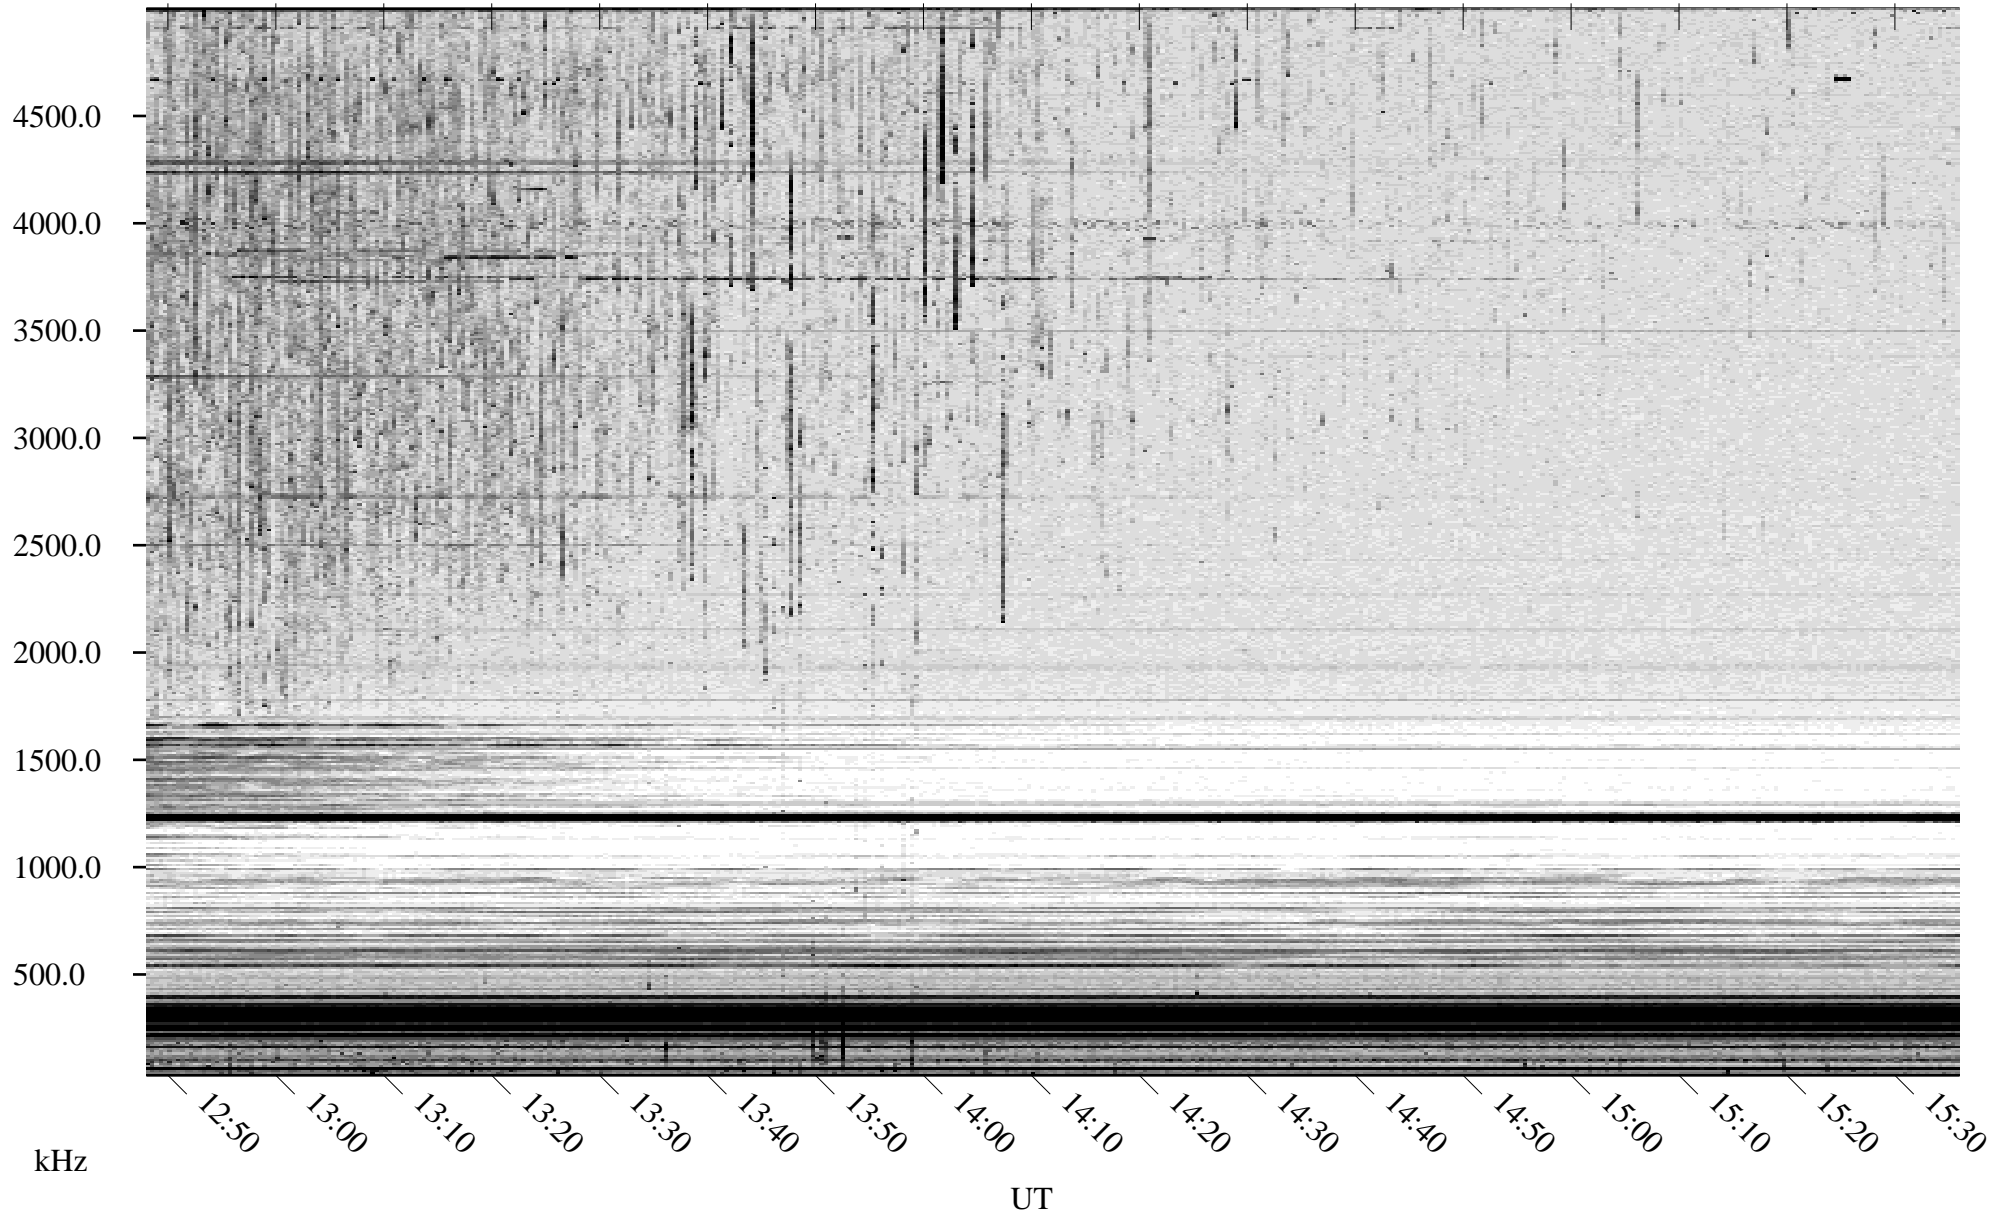

04/20/2007 Churchill, Manitoba

Linear Scale Black = 161 White = 15

CH07110L.R00m max_12

Page 1

04/20/2007 Churchill, Manitoba

Linear Scale Black = 161 White = 15

CH07110L.R00m max_12

Page 2

04/21/2007 Churchill, Manitoba

Linear Scale Black = 161 White = 15

CH07110L.R00m max_12

Page 3

04/21/2007 Churchill, Manitoba

Linear Scale Black = 161 White = 15

CH07110L.R00m max_12

Page 4

04/21/2007 Churchill, Manitoba

Linear Scale Black = 161 White = 15

CH07110L.R00m max_12

Page 5

04/21/2007 Churchill, Manitoba

Linear Scale Black = 161 White = 15

CH07110L.R00m max_12

Page 6

04/21/2007 Churchill, Manitoba

Linear Scale Black = 161 White = 15

CH07110L.R00m max_12

Page 7

04/21/2007 Churchill, Manitoba

Linear Scale Black = 161 White = 15

CH07110L.R00m max_12