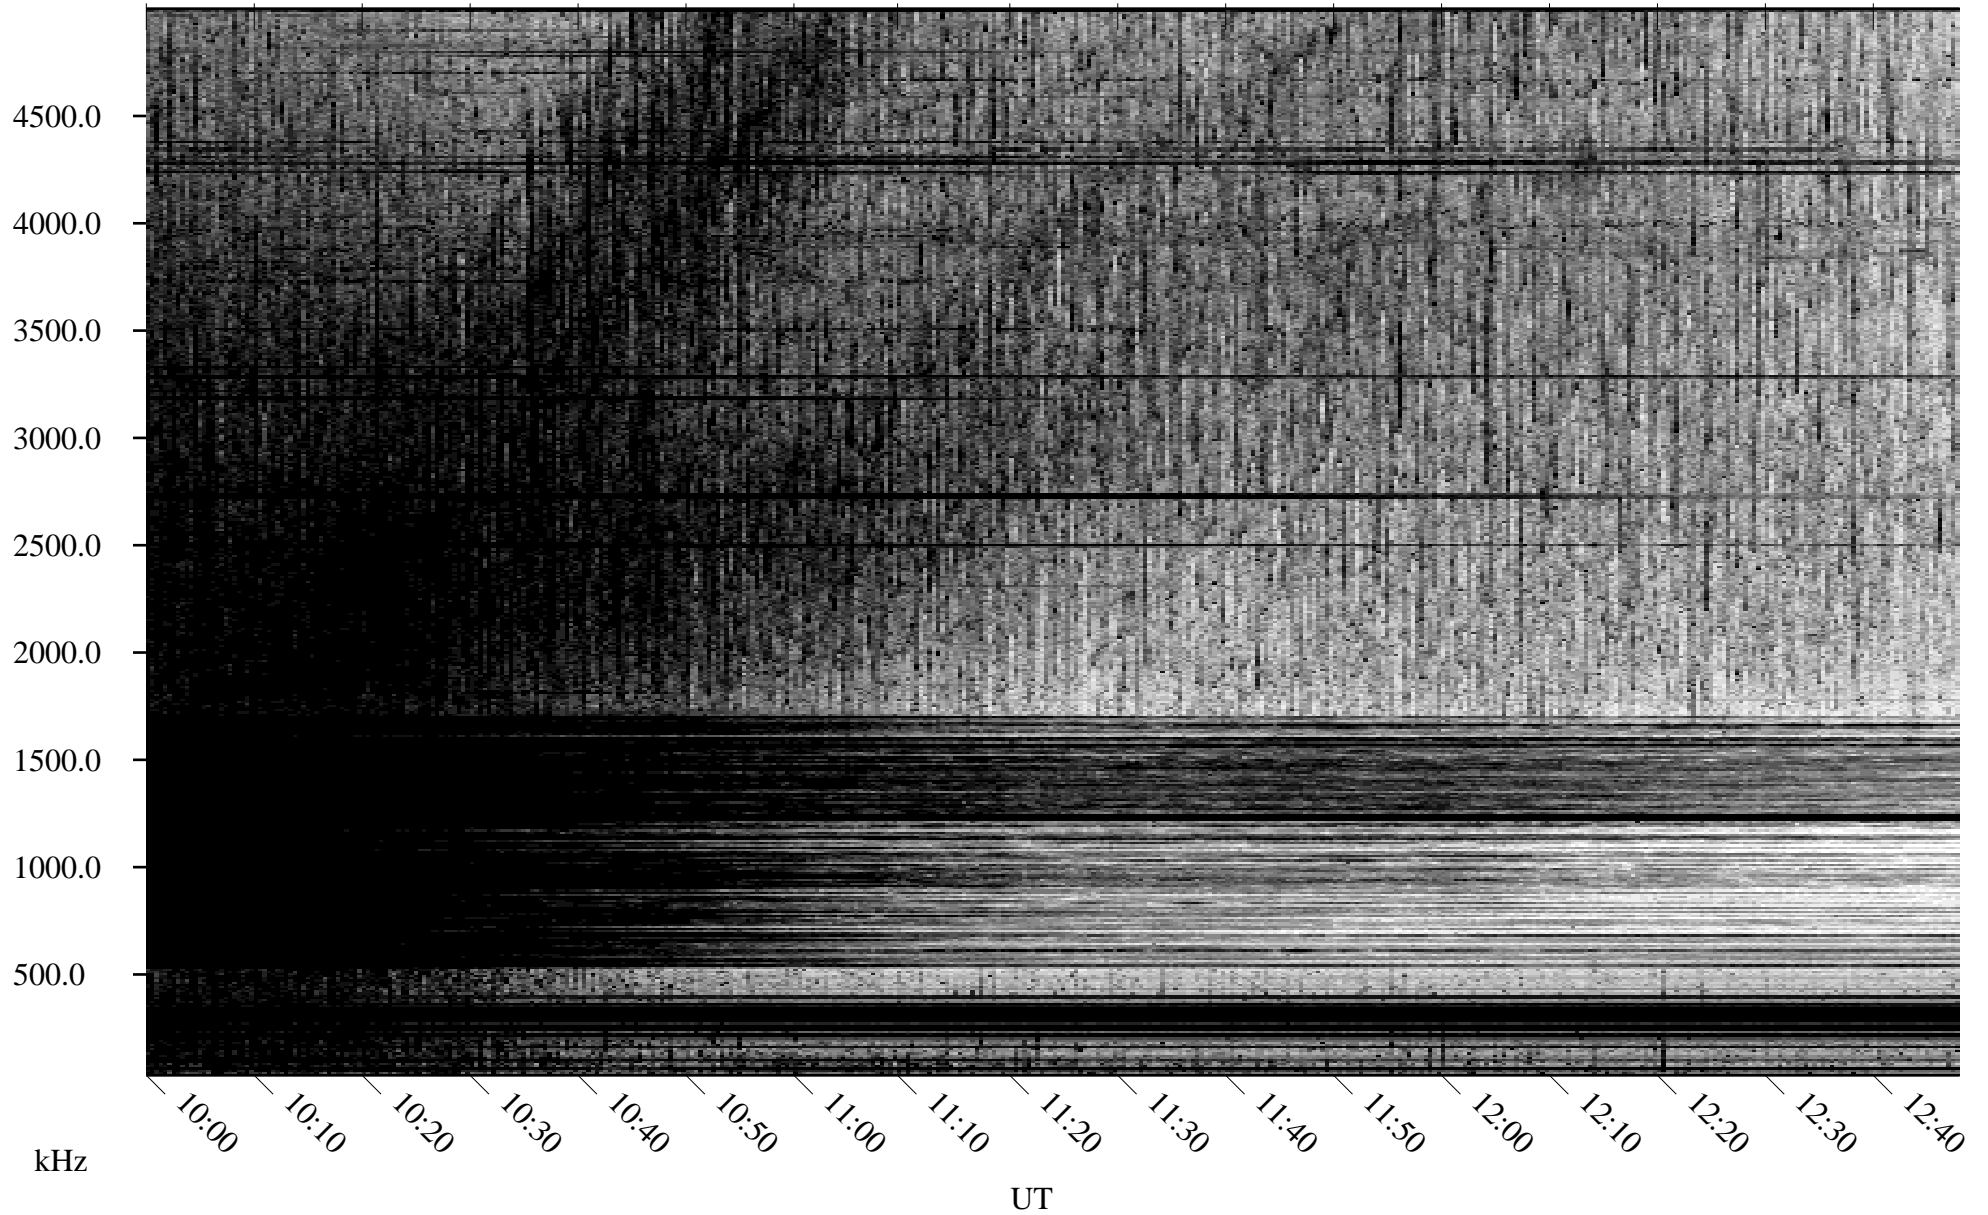

04/20/2007 Churchill, Manitoba

Linear Scale Black = 161 White = 15

CH07110L.R00m max_12

Page 1

04/20/2007 Churchill, Manitoba

Linear Scale Black = 161 White = 15

CH07110L.R00m max_12

Page 2

04/21/2007 Churchill, Manitoba

Linear Scale Black = 161 White = 15

CH07110L.R00m max_12

Page 3

04/21/2007 Churchill, Manitoba

Linear Scale Black = 161 White = 15

CH07110L.R00m max_12

Page 4

04/21/2007 Churchill, Manitoba

Linear Scale Black = 161 White = 15

CH07110L.R00m max_12

Page 5

04/21/2007 Churchill, Manitoba

Linear Scale Black = 161 White = 15

CH07110L.R00m max_12

Page 6

04/21/2007 Churchill, Manitoba

Linear Scale Black = 161 White = 15

CH07110L.R00m max_12

Page 7

04/21/2007 Churchill, Manitoba

Linear Scale Black = 161 White = 15

CH07110L.R00m max_12