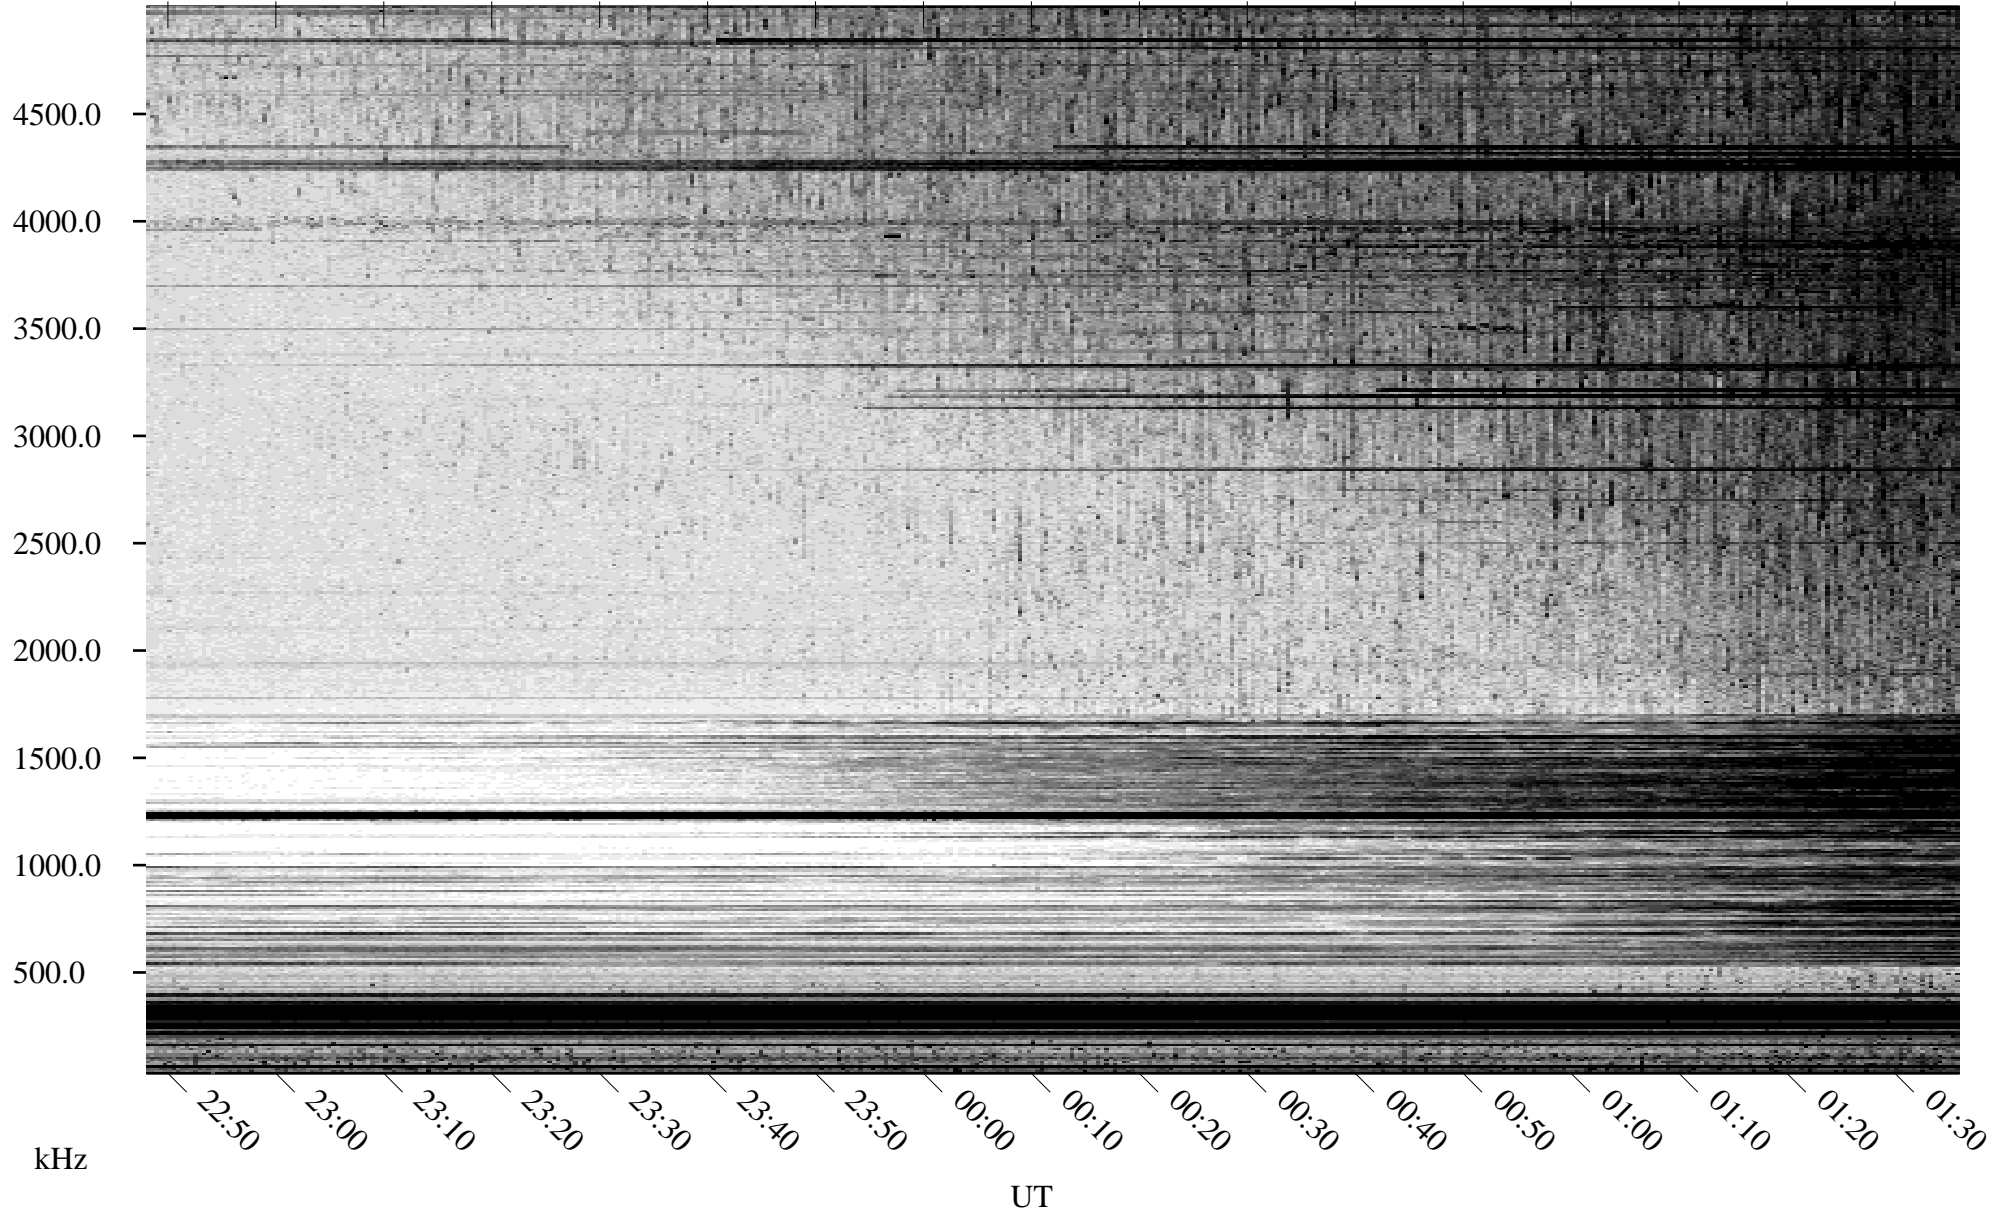

04/20/2007 Churchill, Manitoba

Linear Scale Black = 161 White = 15

CH07110L.R00m max_12

Page 1

04/20/2007 Churchill, Manitoba

Linear Scale Black = 161 White = 15

CH07110L.R00m max_12

Page 2

04/21/2007 Churchill, Manitoba

Linear Scale Black = 161 White = 15

CH07110L.R00m max_12

Page 3

04/21/2007 Churchill, Manitoba

Linear Scale Black = 161 White = 15

CH07110L.R00m max_12

Page 4

04/21/2007 Churchill, Manitoba

Linear Scale Black = 161 White = 15

CH07110L.R00m max_12

Page 5

04/21/2007 Churchill, Manitoba

Linear Scale Black = 161 White = 15

CH07110L.R00m max_12

Page 6

04/21/2007 Churchill, Manitoba

Linear Scale Black = 161 White = 15

CH07110L.R00m max_12

Page 7

04/21/2007 Churchill, Manitoba

Linear Scale Black = 161 White = 15

CH07110L.R00m max_12