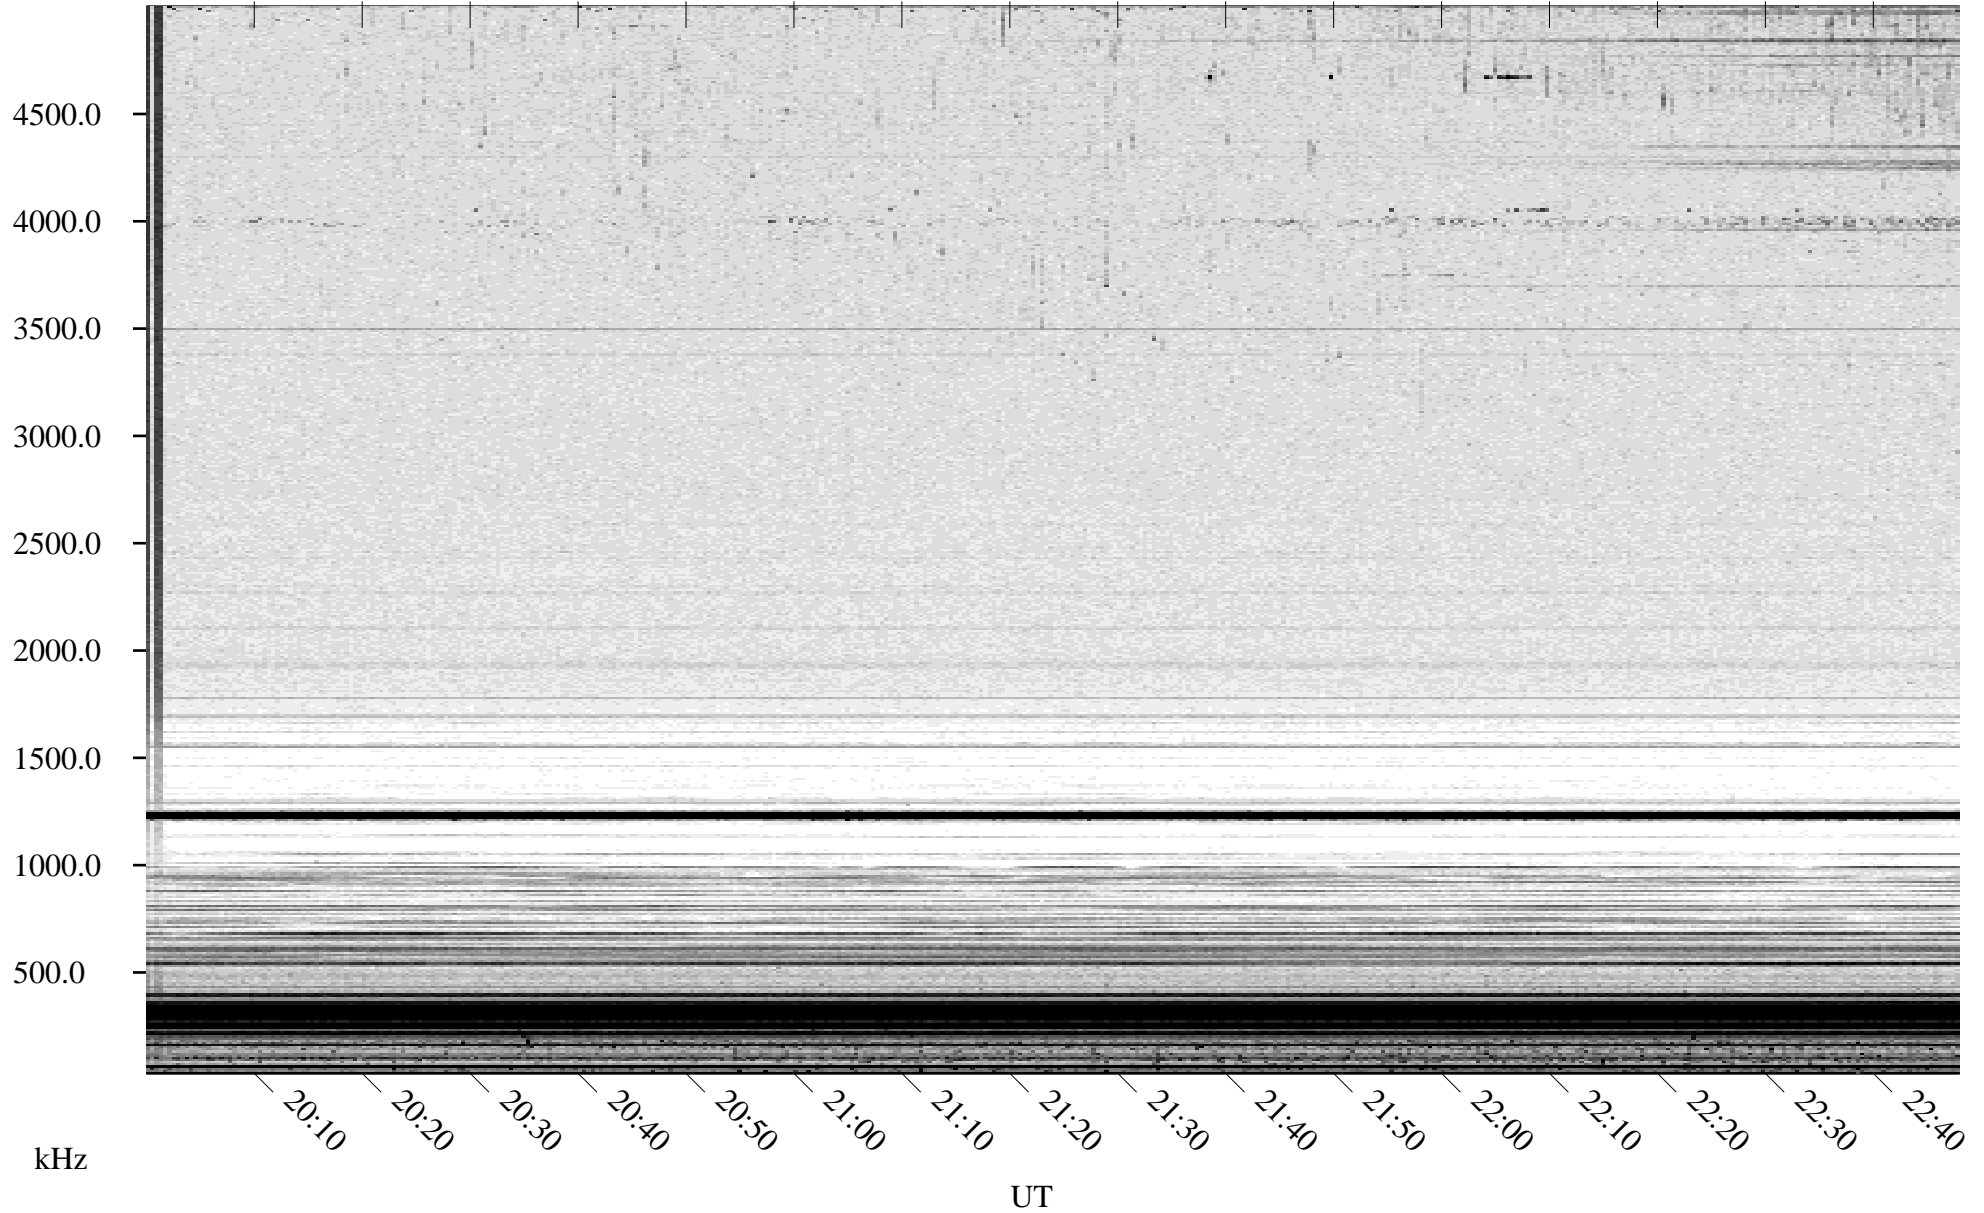

04/20/2007 Churchill, Manitoba

Linear Scale Black = 161 White = 15

CH07110L.R00m max_12

Page 1

04/20/2007 Churchill, Manitoba

Linear Scale Black = 161 White = 15

CH07110L.R00m max_12

Page 2

04/21/2007 Churchill, Manitoba

Linear Scale Black = 161 White = 15

CH07110L.R00m max_12

Page 3

04/21/2007 Churchill, Manitoba

Linear Scale Black = 161 White = 15

CH07110L.R00m max_12

Page 4

04/21/2007 Churchill, Manitoba

Linear Scale Black = 161 White = 15

CH07110L.R00m max_12

Page 5

04/21/2007 Churchill, Manitoba

Linear Scale Black = 161 White = 15

CH07110L.R00m max_12

Page 6

04/21/2007 Churchill, Manitoba

Linear Scale Black = 161 White = 15

CH07110L.R00m max_12

Page 7

04/21/2007 Churchill, Manitoba

Linear Scale Black = 161 White = 15

CH07110L.R00m max_12