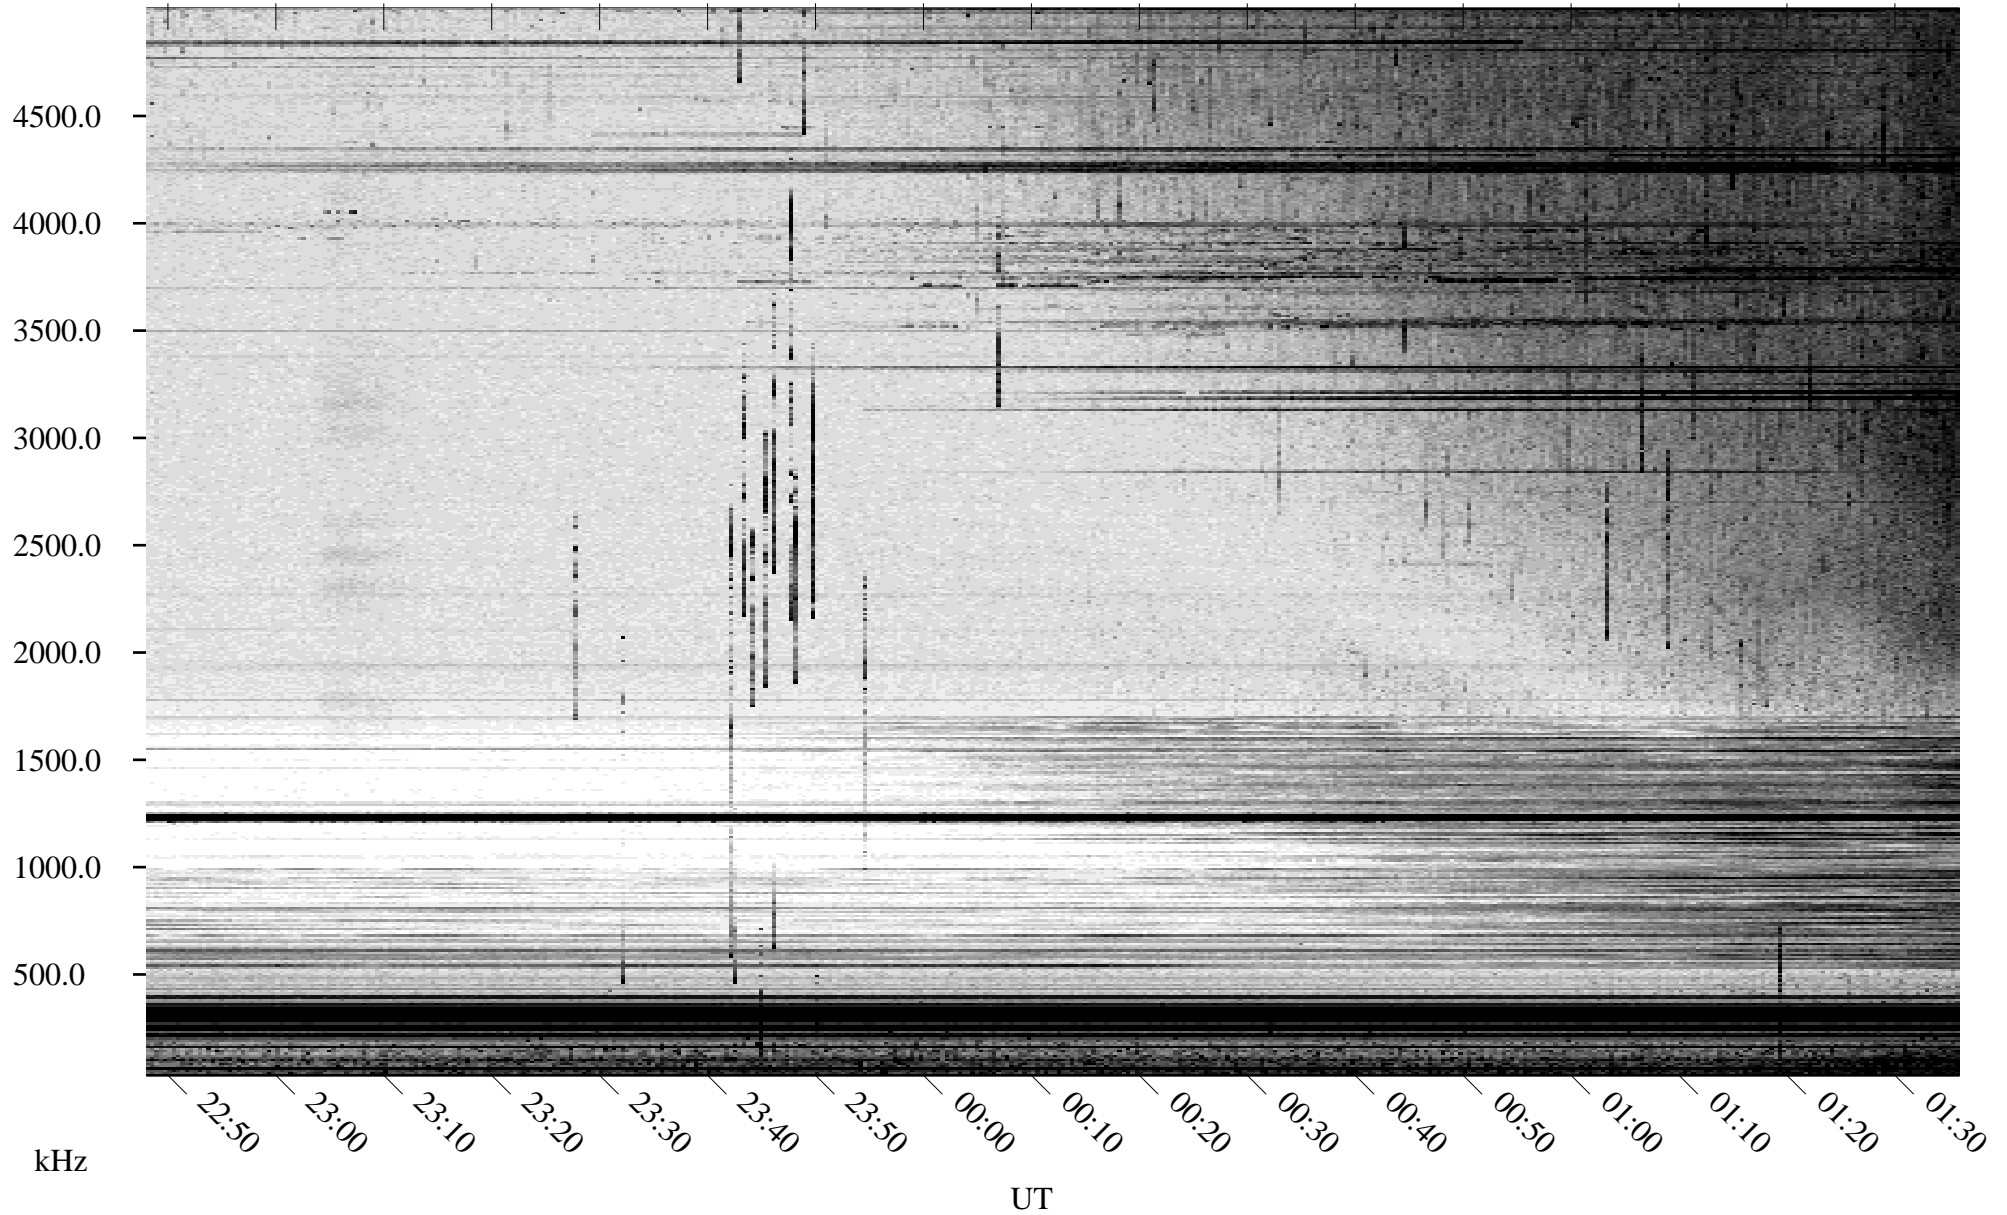

# 04/21/2007 Churchill, Manitoba

Linear Scale Black = 161 White = 15

CH07111L.R00m max\_12

Page 1

# 04/21/2007 Churchill, Manitoba

Linear Scale    Black = 161    White = 15

CH07111L.R00m max\_12

Page 2

# 04/22/2007 Churchill, Manitoba

Linear Scale    Black = 161    White = 15

CH07111L.R00m max\_12

Page 3

# 04/22/2007 Churchill, Manitoba

Linear Scale    Black = 161    White = 15

CH07111L.R00m max\_12

Page 4