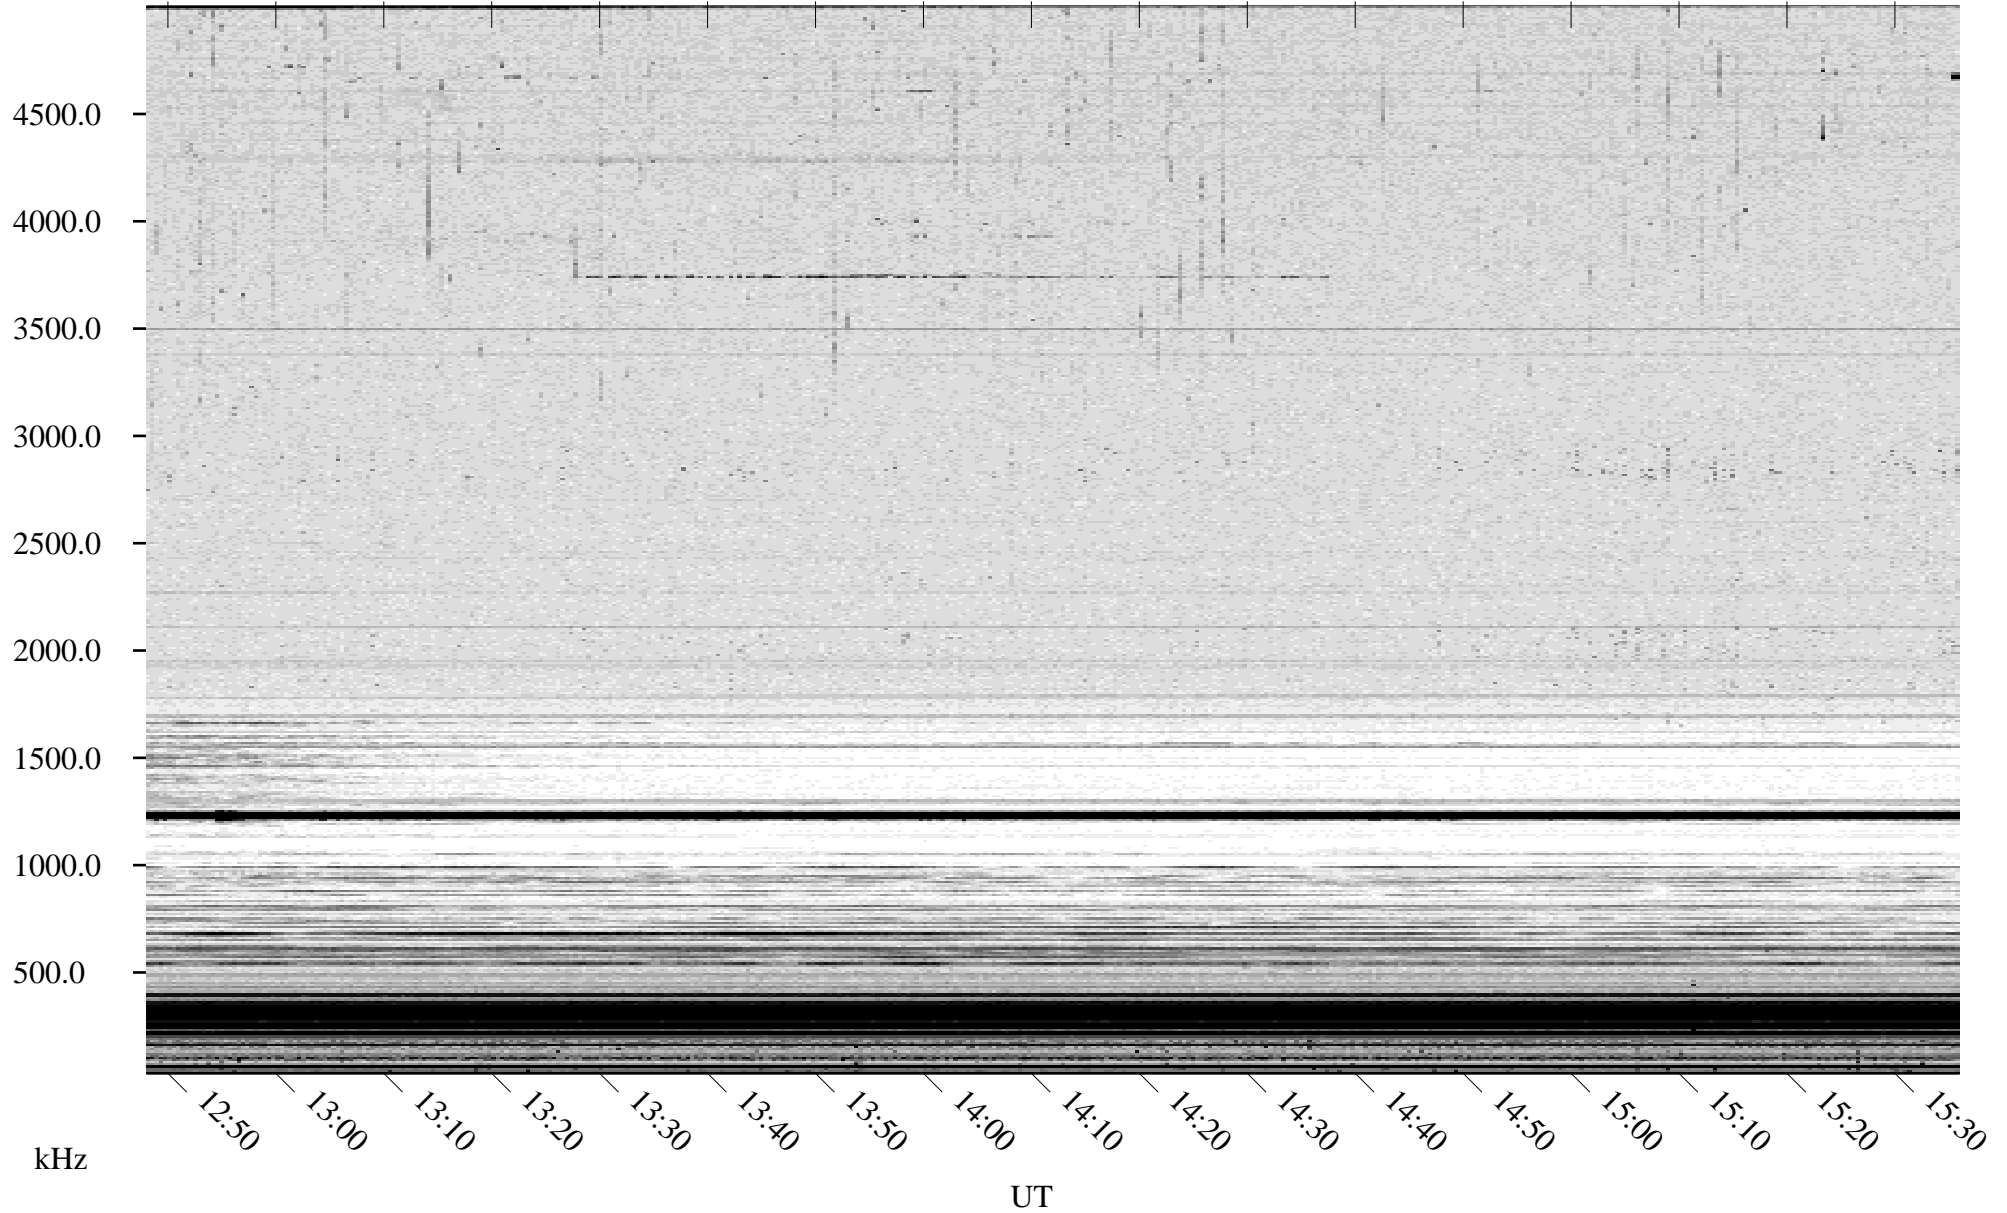

# 04/22/2007 Churchill, Manitoba

Linear Scale    Black = 161    White = 15

CH07111L.R00m max\_12

Page 5

# 04/22/2007 Churchill, Manitoba

Linear Scale    Black = 161    White = 15

CH07111L.R00m max\_12

Page 6

# 04/22/2007 Churchill, Manitoba

Linear Scale    Black = 161    White = 15

CH07111L.R00m max\_12

Page 7

04/22/2007 Churchill, Manitoba

Linear Scale Black = 161 White = 15

CH07111L.R00m max\_12

Page 8