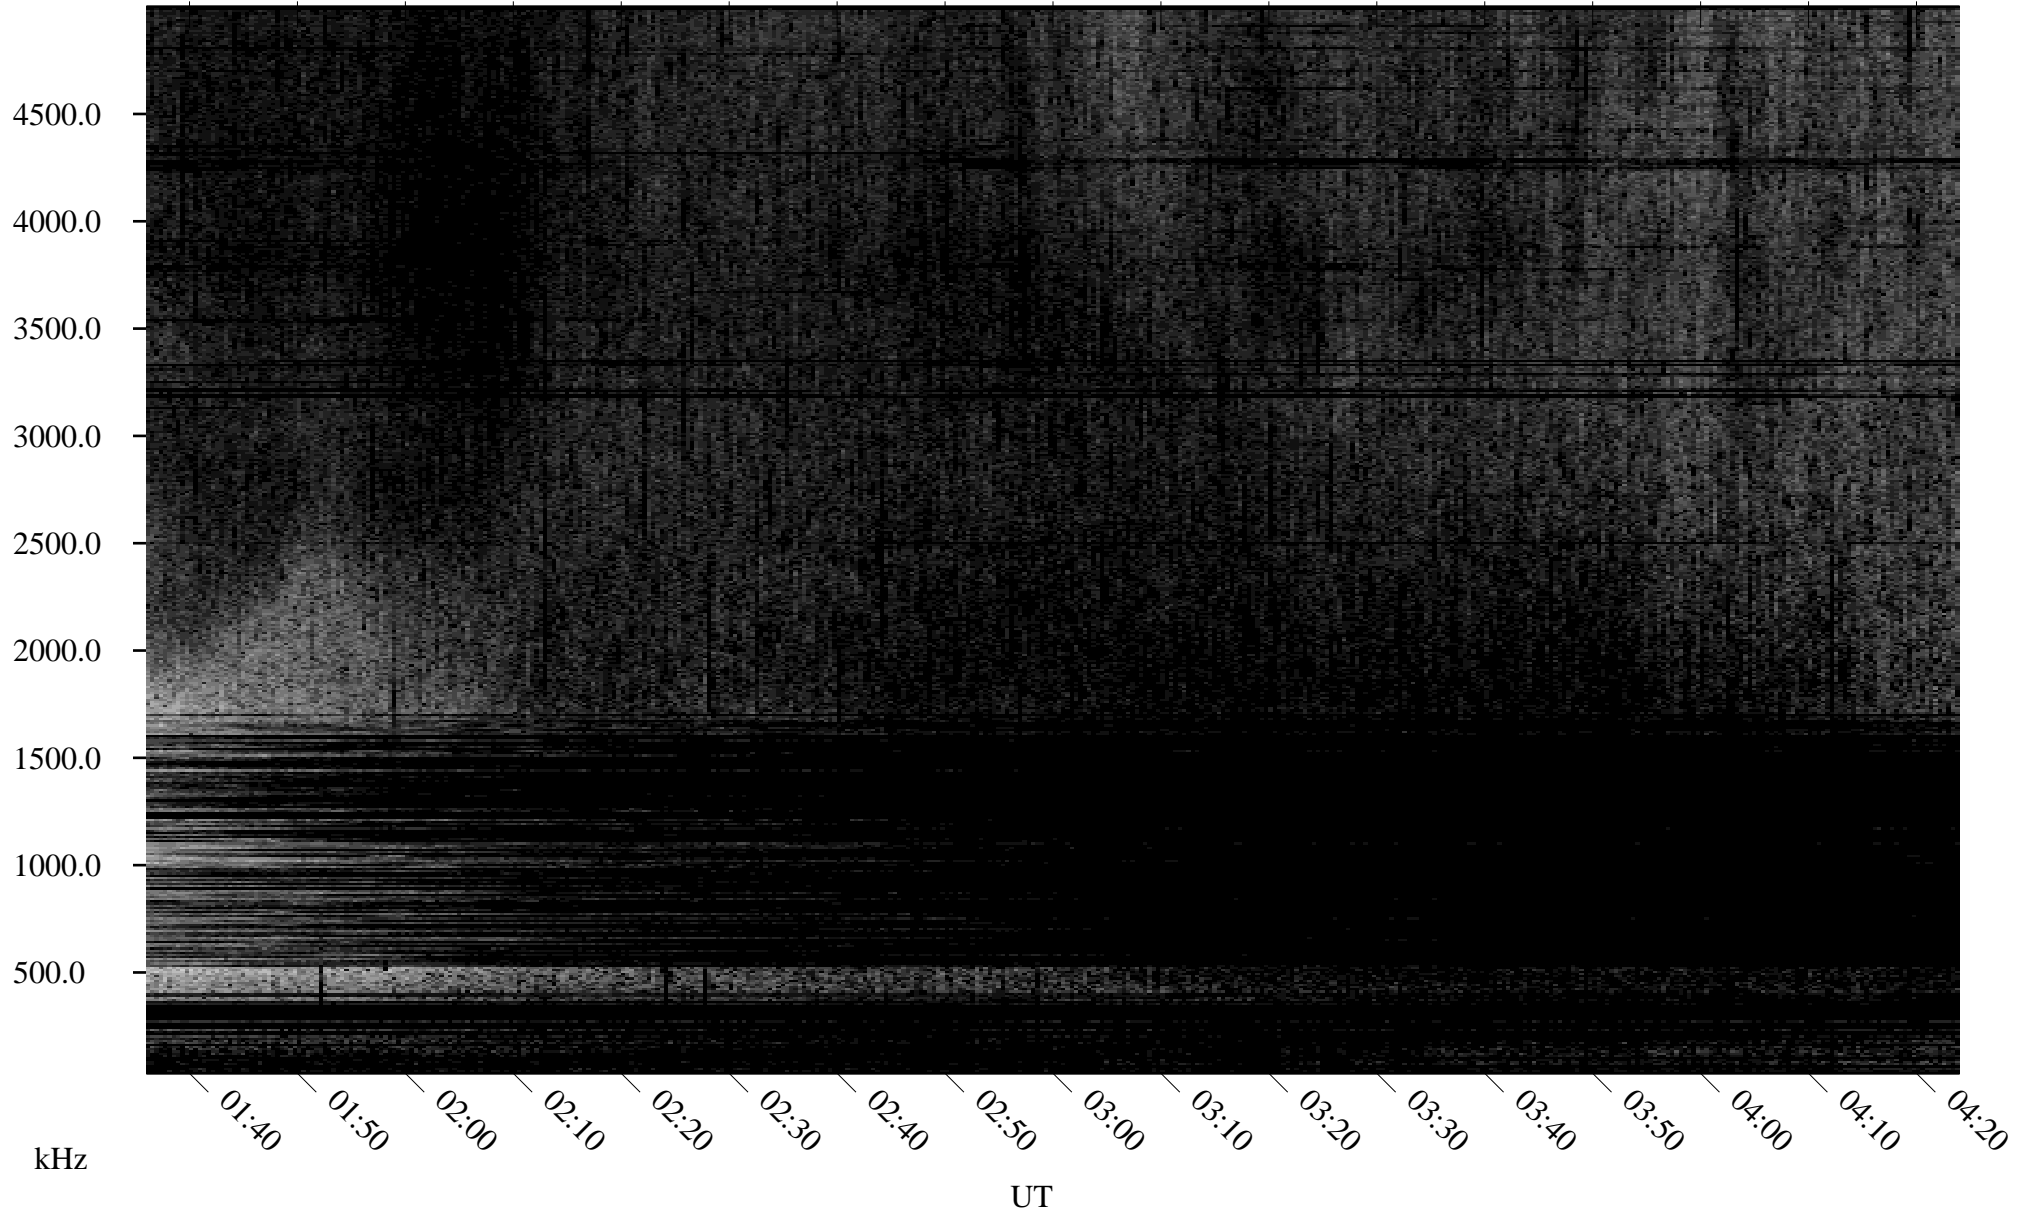

# 04/21/2007 Churchill, Manitoba

Linear Scale Black = 161 White = 15

CH07111L.R00m max\_12

Page 1

# 04/21/2007 Churchill, Manitoba

Linear Scale    Black = 161    White = 15

CH07111L.R00m max\_12

Page 2

# 04/22/2007 Churchill, Manitoba

Linear Scale    Black = 161    White = 15

CH07111L.R00m max\_12

Page 3

# 04/22/2007 Churchill, Manitoba

Linear Scale    Black = 161    White = 15

CH07111L.R00m max\_12

Page 4