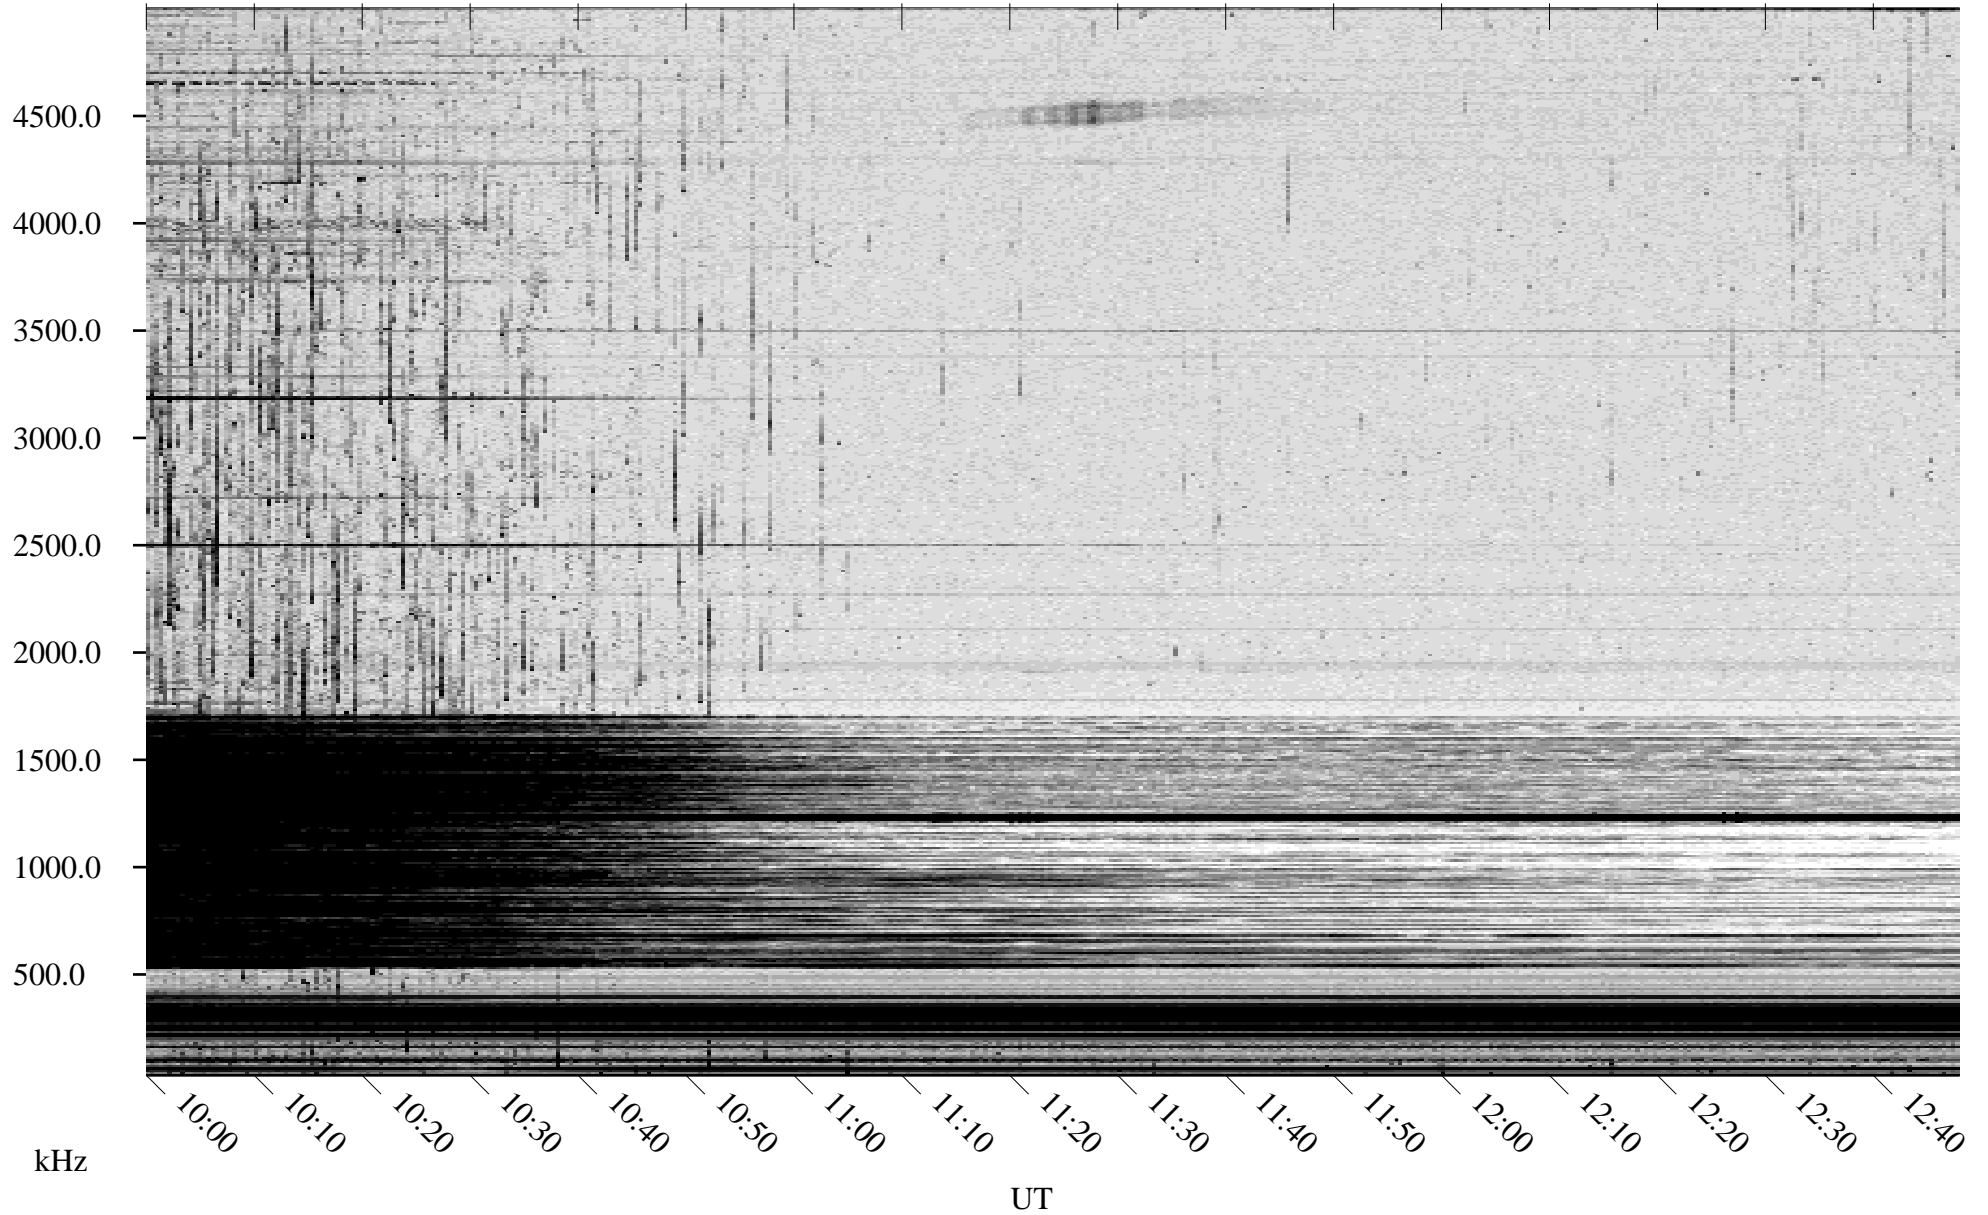

# 04/22/2007 Churchill, Manitoba

Linear Scale    Black = 161    White = 15

CH07111L.R00m max\_12

Page 4

# 04/22/2007 Churchill, Manitoba

Linear Scale    Black = 161    White = 15

CH07111L.R00m max\_12

Page 5

# 04/22/2007 Churchill, Manitoba

Linear Scale    Black = 161    White = 15

CH07111L.R00m max\_12

Page 6

# 04/22/2007 Churchill, Manitoba

Linear Scale    Black = 161    White = 15

CH07111L.R00m max\_12

Page 7

04/22/2007 Churchill, Manitoba

Linear Scale Black = 161 White = 15

CH07111L.R00m max\_12

Page 8