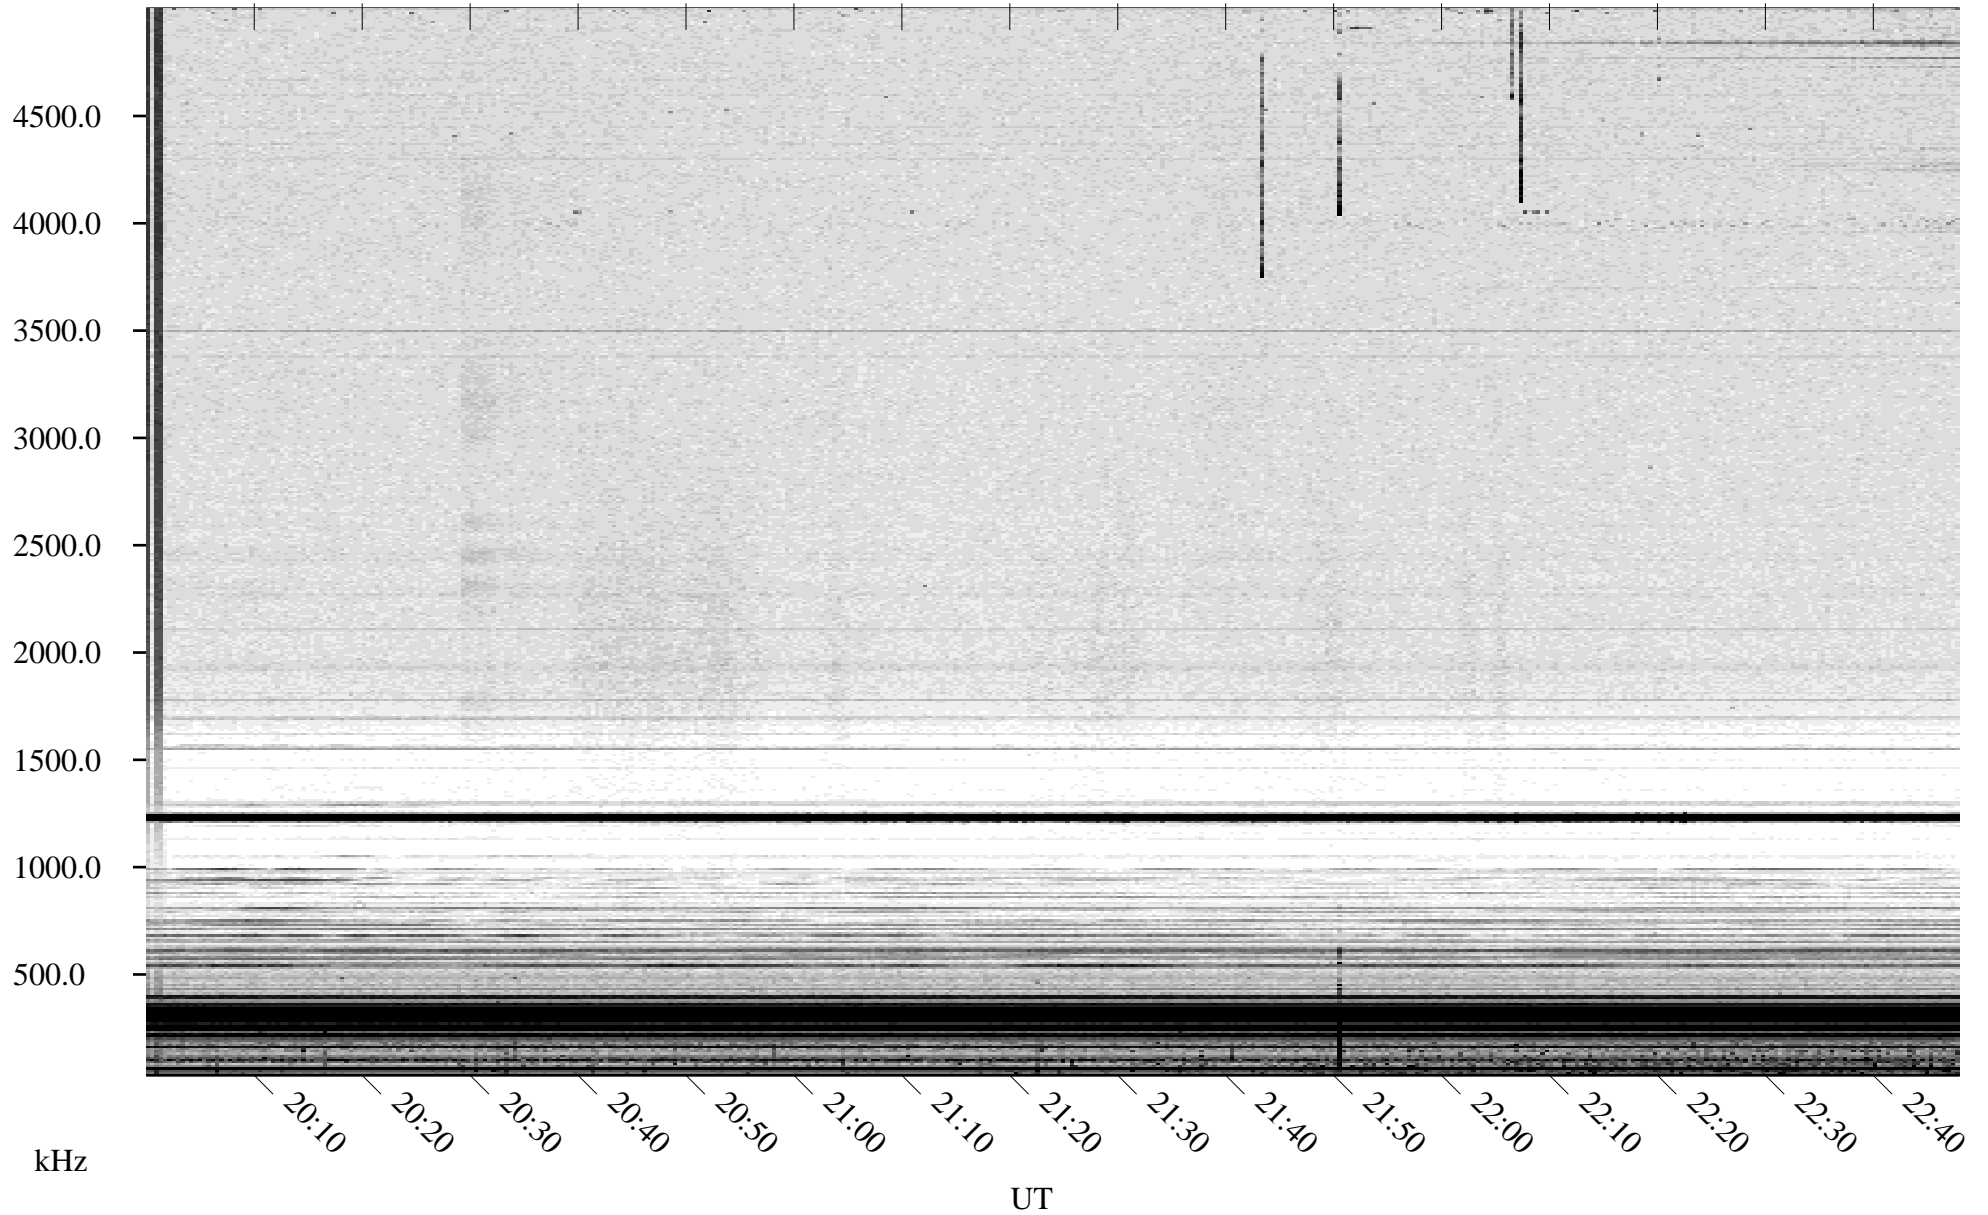

# 04/21/2007 Churchill, Manitoba

Linear Scale Black = 161 White = 15

CH07111L.R00m max\_12

Page 1

# 04/21/2007 Churchill, Manitoba

Linear Scale    Black = 161    White = 15

CH07111L.R00m max\_12

Page 2

# 04/22/2007 Churchill, Manitoba

Linear Scale    Black = 161    White = 15

CH07111L.R00m max\_12

Page 3

# 04/22/2007 Churchill, Manitoba

Linear Scale    Black = 161    White = 15

CH07111L.R00m max\_12

Page 4