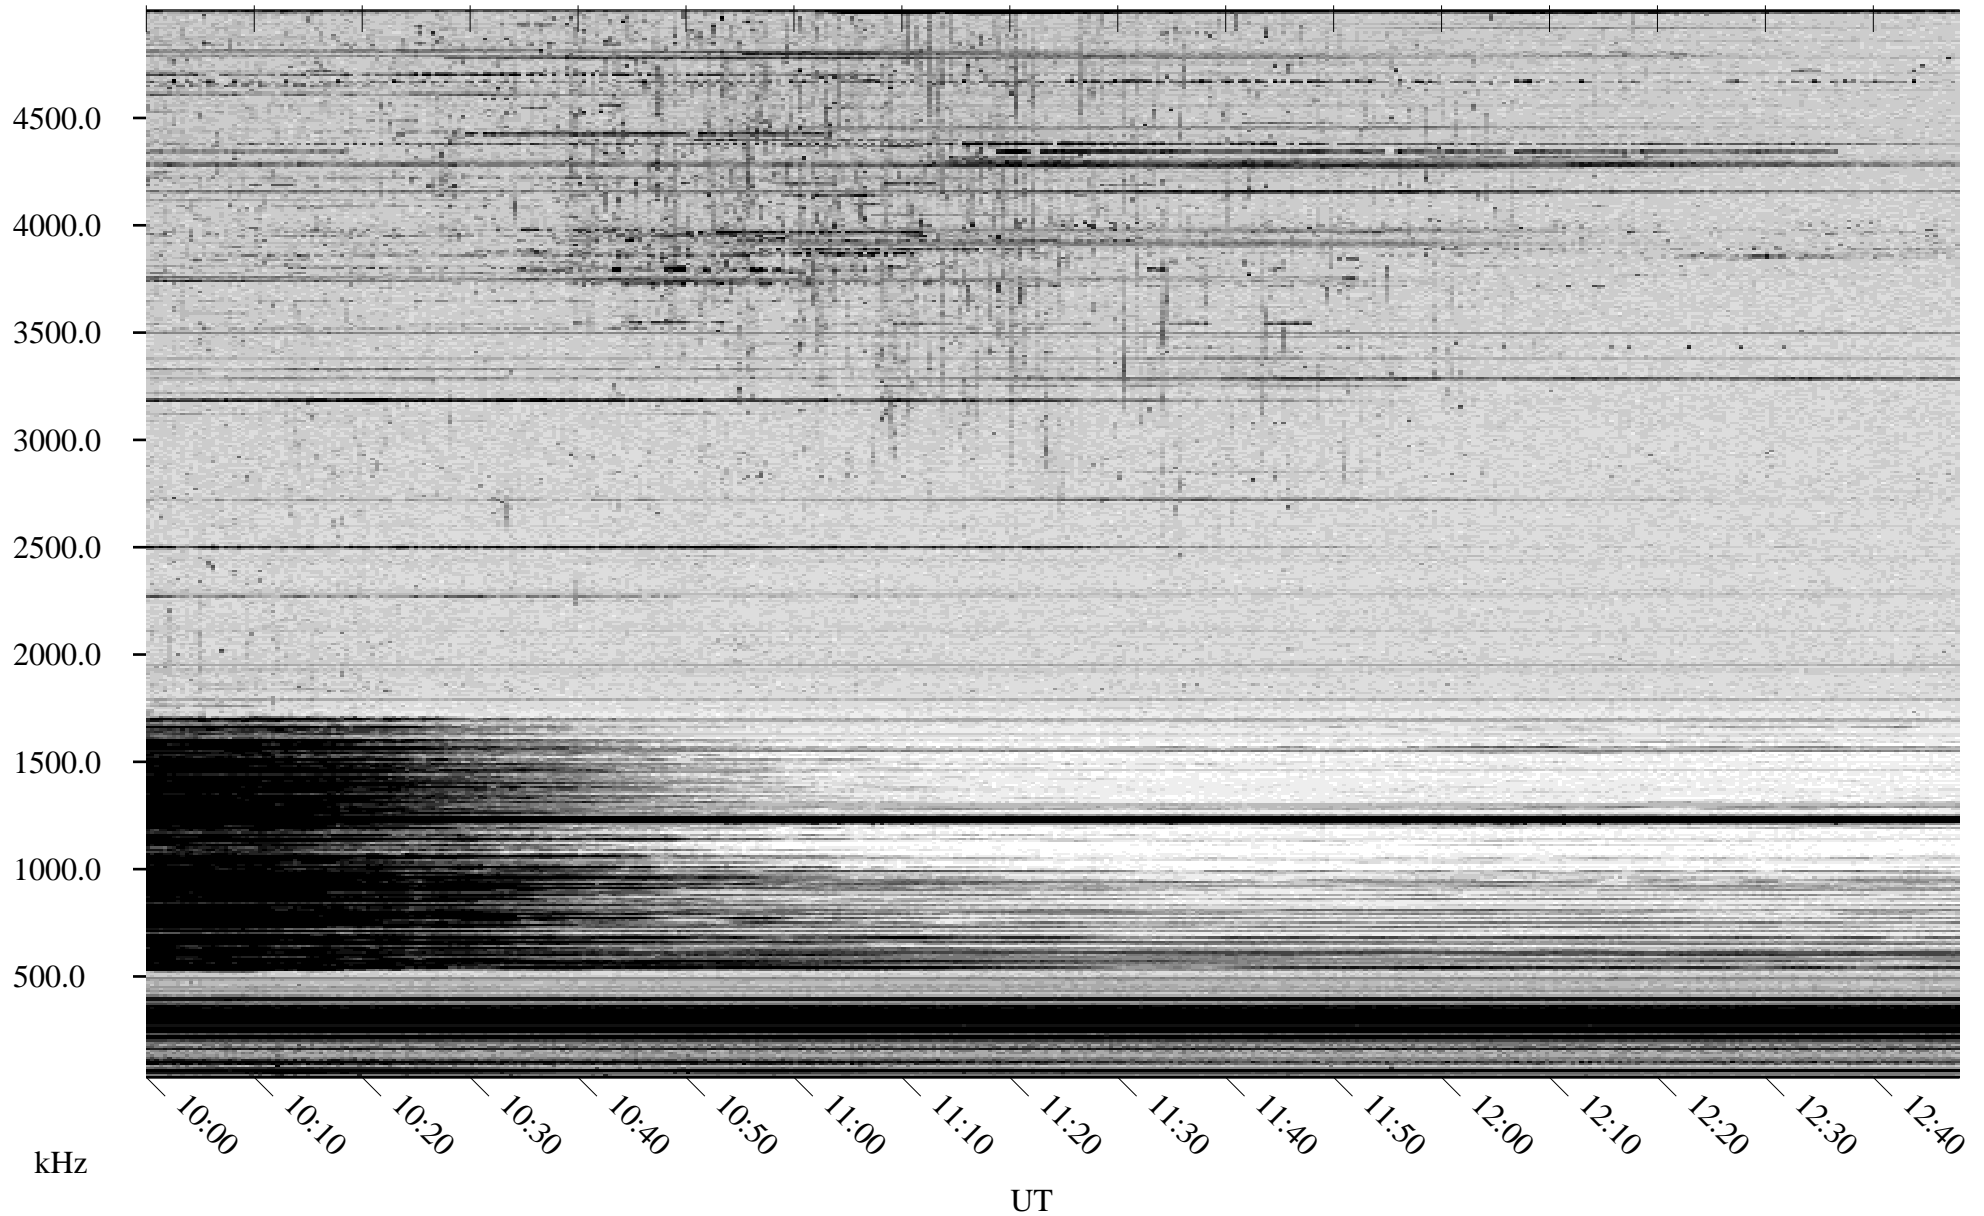

04/22/2007 Churchill, Manitoba

Linear Scale Black = 161 White = 15

CH07112L.R00m max_12

Page 1

04/22/2007 Churchill, Manitoba

Linear Scale Black = 161 White = 15

CH07112L.R00m max_12

Page 2

04/23/2007 Churchill, Manitoba

Linear Scale Black = 161 White = 15

CH07112L.R00m max_12

Page 3

04/23/2007 Churchill, Manitoba

Linear Scale Black = 161 White = 15

CH07112L.R00m max_12

Page 4

04/23/2007 Churchill, Manitoba

Linear Scale Black = 161 White = 15

CH07112L.R00m max_12

04/23/2007 Churchill, Manitoba

Linear Scale Black = 161 White = 15

CH07112L.R00m max_12

Page 6

04/23/2007 Churchill, Manitoba

Linear Scale Black = 161 White = 15

CH07112L.R00m max_12

Page 7

04/23/2007 Churchill, Manitoba

Linear Scale Black = 161 White = 15

CH07112L.R00m max_12

Page 8