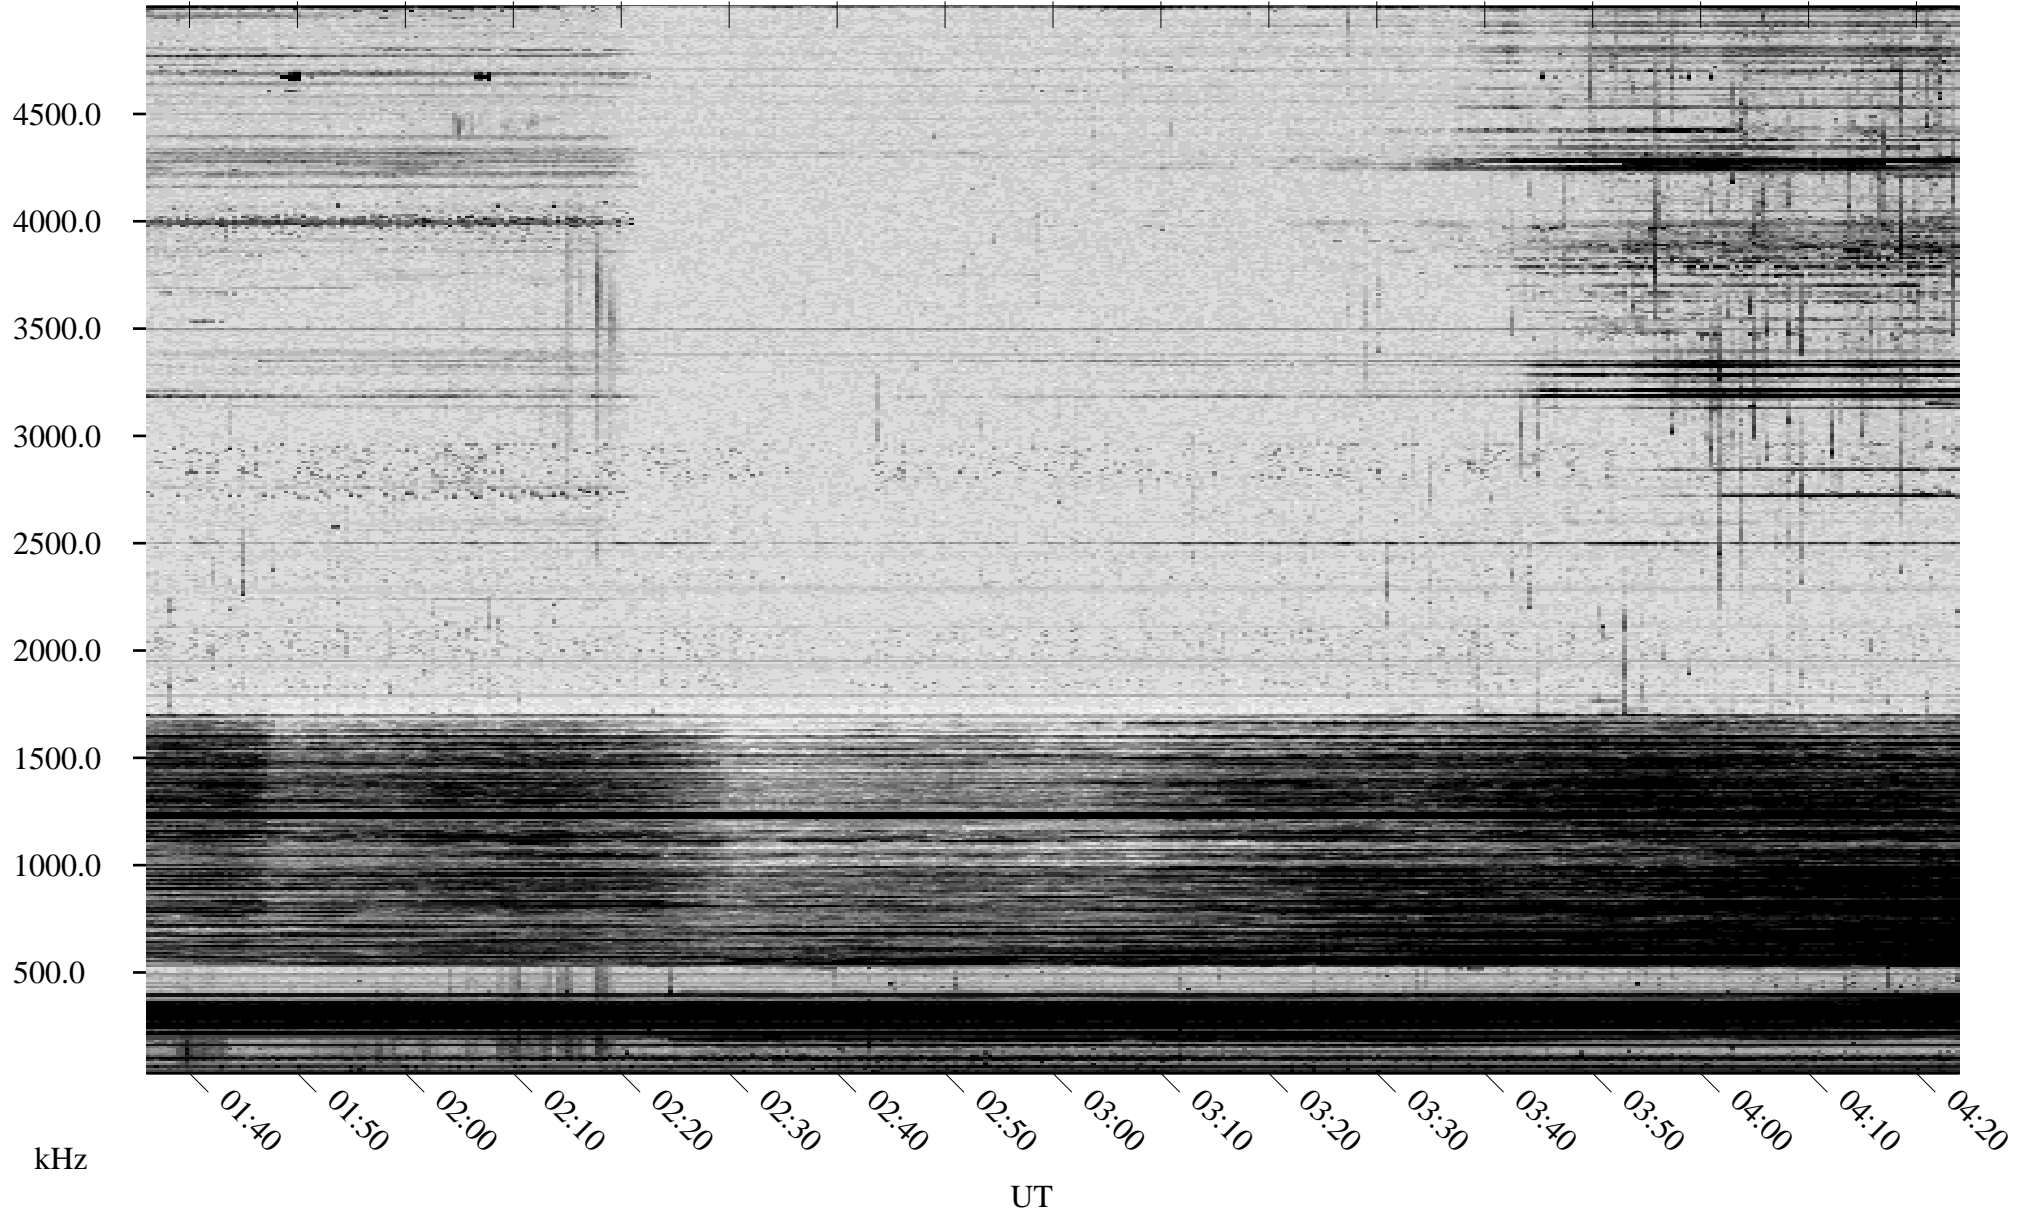

04/22/2007 Churchill, Manitoba

Linear Scale Black = 161 White = 15

CH07112L.R00m max_12

Page 1

04/22/2007 Churchill, Manitoba

Linear Scale Black = 161 White = 15

CH07112L.R00m max_12

Page 2

04/23/2007 Churchill, Manitoba

Linear Scale Black = 161 White = 15

CH07112L.R00m max_12

Page 3

04/23/2007 Churchill, Manitoba

Linear Scale Black = 161 White = 15

CH07112L.R00m max_12

Page 4

04/23/2007 Churchill, Manitoba

Linear Scale Black = 161 White = 15

CH07112L.R00m max_12

04/23/2007 Churchill, Manitoba

Linear Scale Black = 161 White = 15

CH07112L.R00m max_12

Page 6

04/23/2007 Churchill, Manitoba

Linear Scale Black = 161 White = 15

CH07112L.R00m max_12

Page 7

04/23/2007 Churchill, Manitoba

Linear Scale Black = 161 White = 15

CH07112L.R00m max_12

Page 8