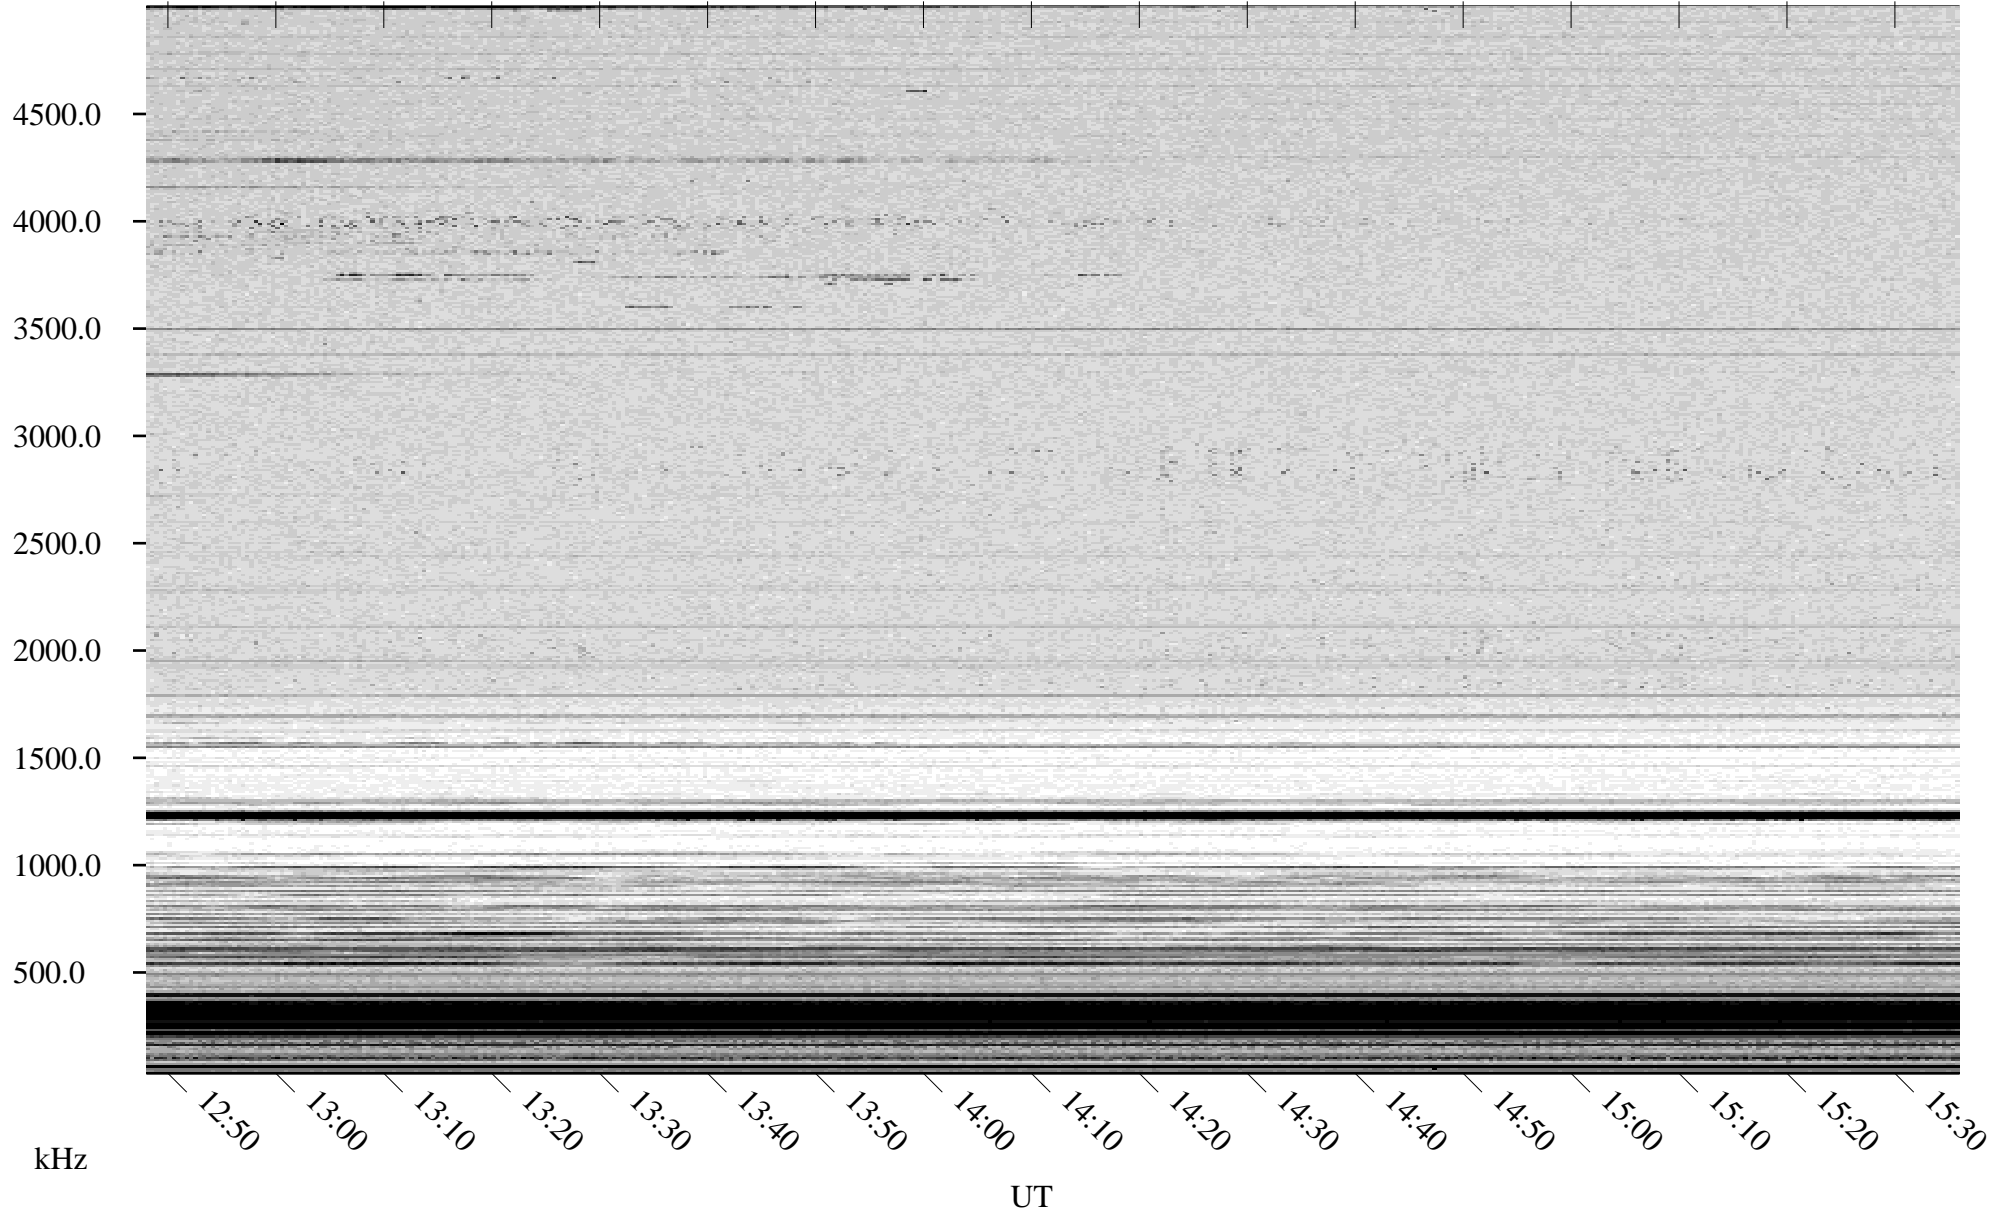

04/22/2007 Churchill, Manitoba

Linear Scale Black = 161 White = 15

CH07112L.R00m max_12

Page 1

04/22/2007 Churchill, Manitoba

Linear Scale Black = 161 White = 15

CH07112L.R00m max_12

Page 2

04/23/2007 Churchill, Manitoba

Linear Scale Black = 161 White = 15

CH07112L.R00m max_12

Page 3

04/23/2007 Churchill, Manitoba

Linear Scale Black = 161 White = 15

CH07112L.R00m max_12

Page 4

04/23/2007 Churchill, Manitoba

Linear Scale Black = 161 White = 15

CH07112L.R00m max_12

04/23/2007 Churchill, Manitoba

Linear Scale Black = 161 White = 15

CH07112L.R00m max_12

Page 6

04/23/2007 Churchill, Manitoba

Linear Scale Black = 161 White = 15

CH07112L.R00m max_12

Page 7

04/23/2007 Churchill, Manitoba

Linear Scale Black = 161 White = 15

CH07112L.R00m max_12

Page 8