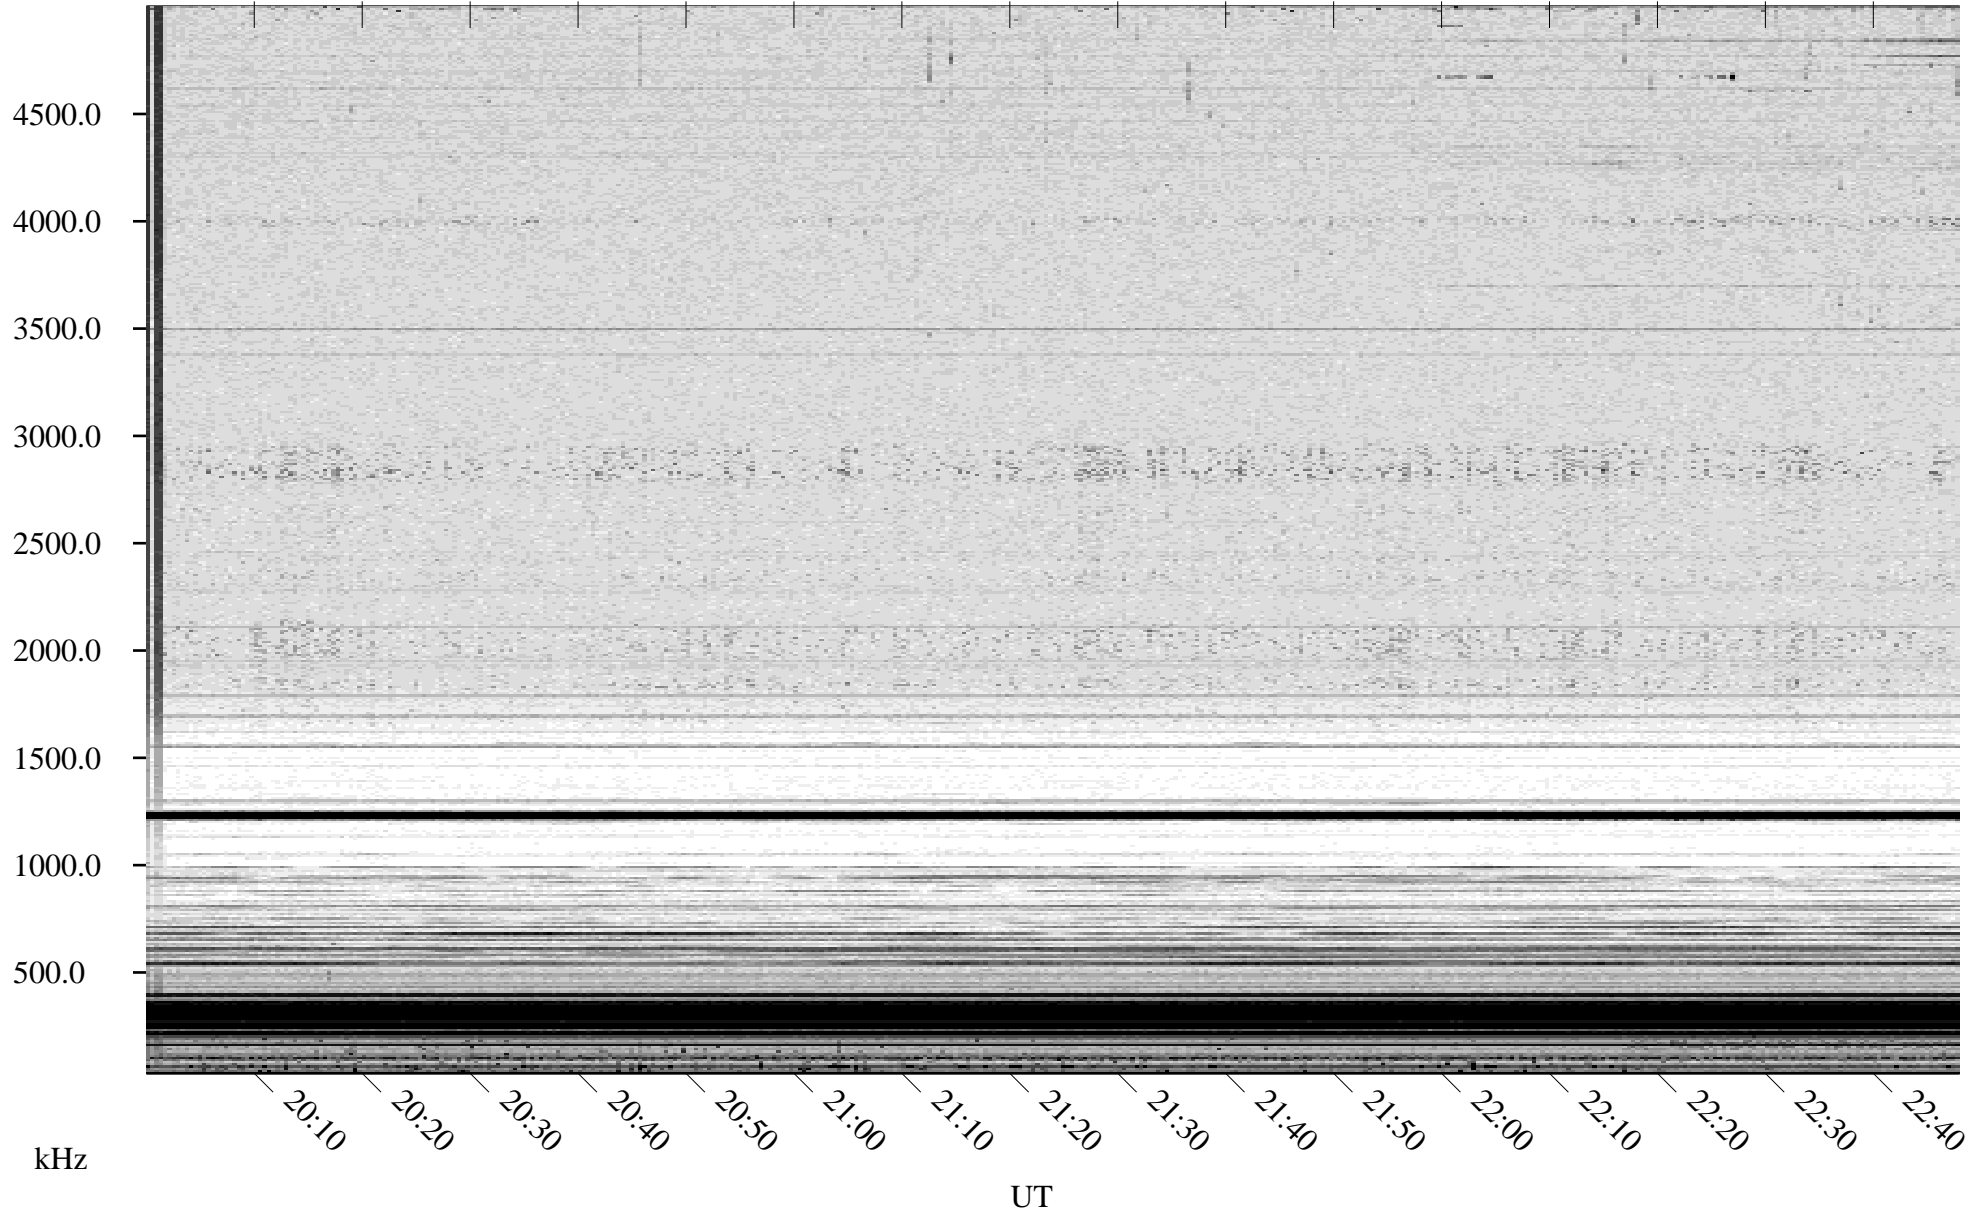

04/22/2007 Churchill, Manitoba

Linear Scale Black = 161 White = 15

CH07112L.R00m max_12

Page 1

04/22/2007 Churchill, Manitoba

Linear Scale Black = 161 White = 15

CH07112L.R00m max_12

Page 2

04/23/2007 Churchill, Manitoba

Linear Scale Black = 161 White = 15

CH07112L.R00m max_12

Page 3

04/23/2007 Churchill, Manitoba

Linear Scale Black = 161 White = 15

CH07112L.R00m max_12

Page 4

04/23/2007 Churchill, Manitoba

Linear Scale Black = 161 White = 15

CH07112L.R00m max_12

04/23/2007 Churchill, Manitoba

Linear Scale Black = 161 White = 15

CH07112L.R00m max_12

Page 6

04/23/2007 Churchill, Manitoba

Linear Scale Black = 161 White = 15

CH07112L.R00m max_12

Page 7

04/23/2007 Churchill, Manitoba

Linear Scale Black = 161 White = 15

CH07112L.R00m max_12

Page 8