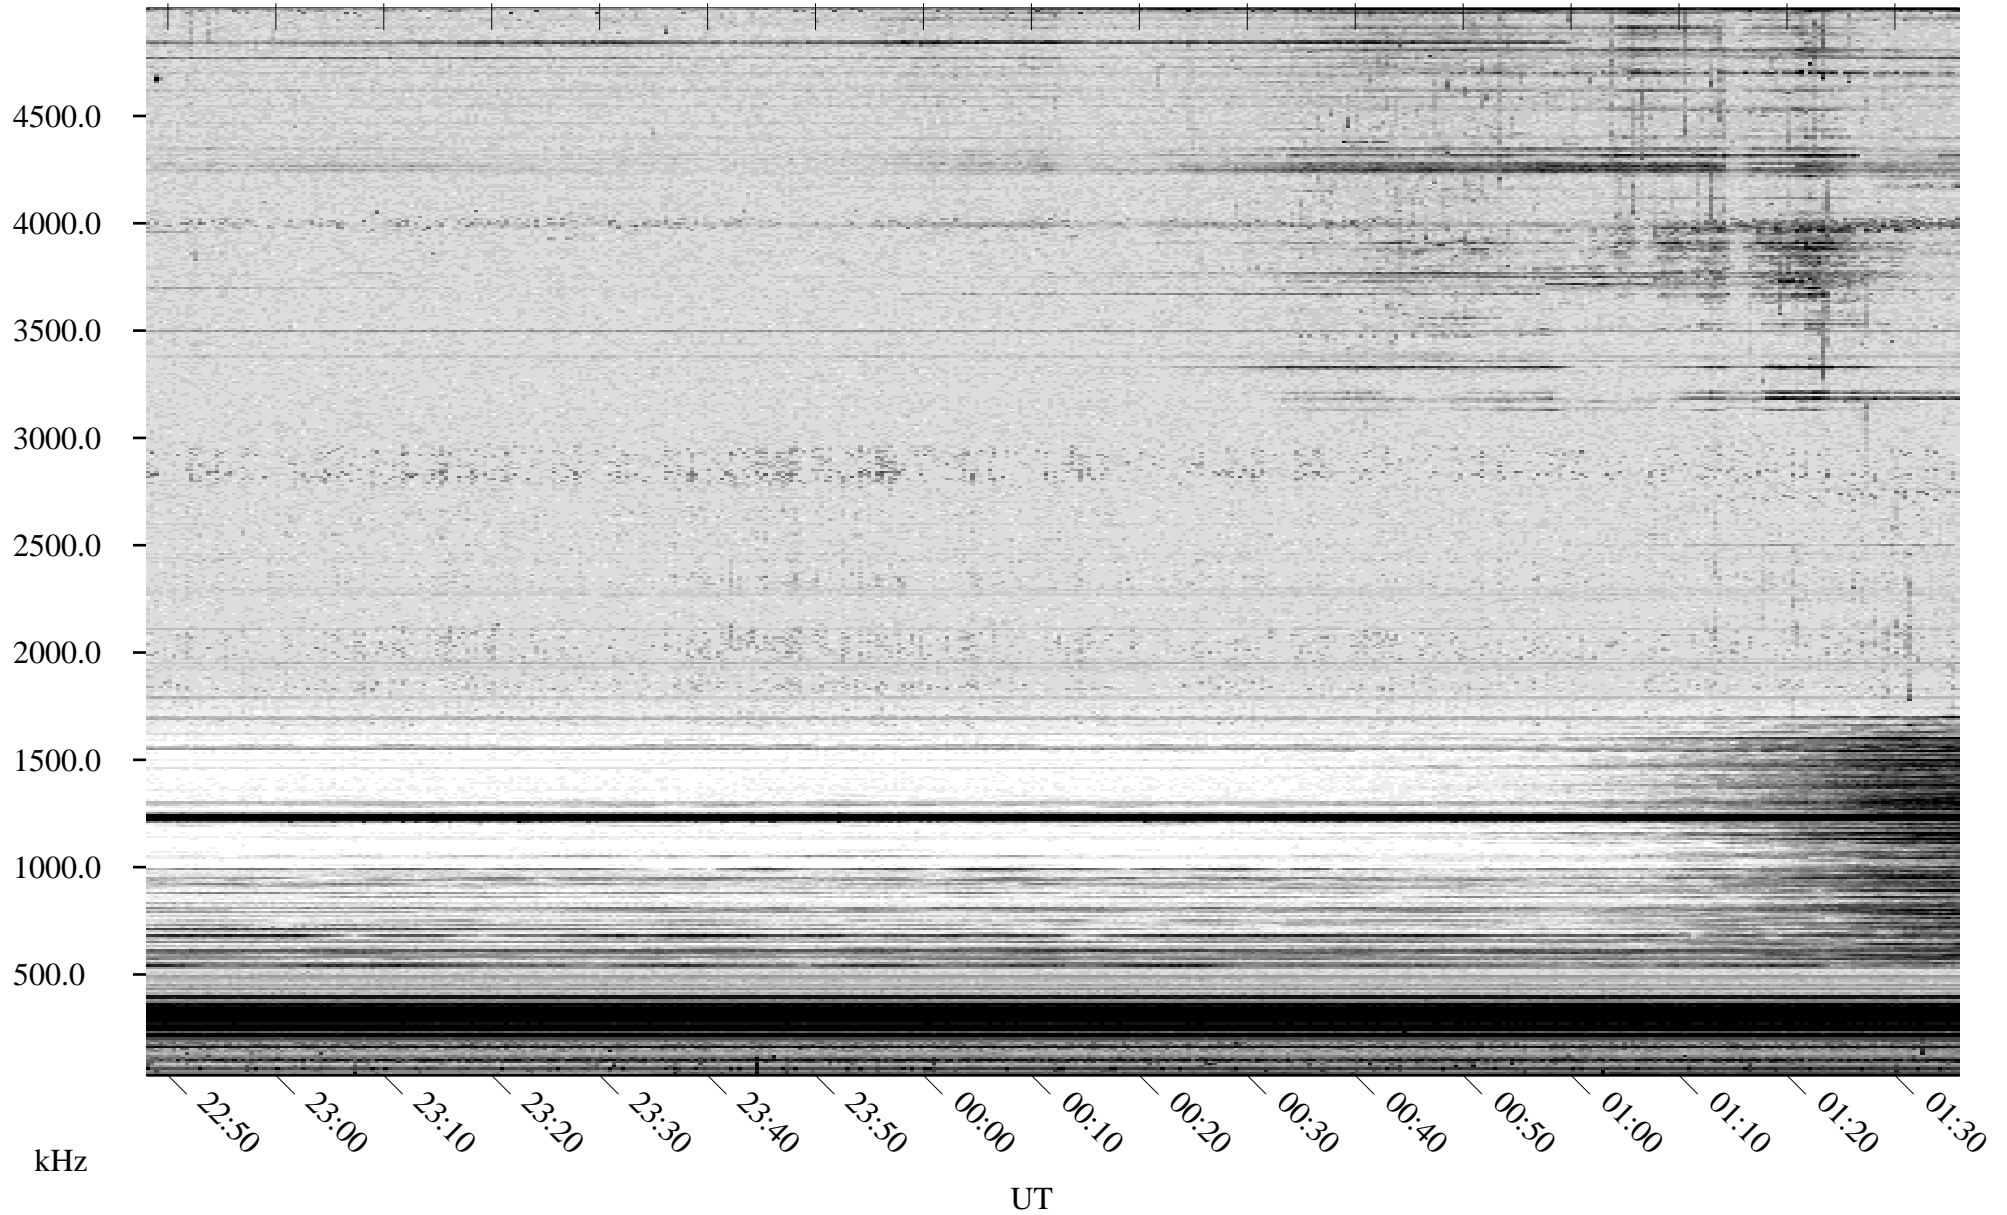

04/22/2007 Churchill, Manitoba

Linear Scale Black = 161 White = 15

CH07112L.R00m max_12

Page 1

04/22/2007 Churchill, Manitoba

Linear Scale Black = 161 White = 15

CH07112L.R00m max_12

Page 2

04/23/2007 Churchill, Manitoba

Linear Scale Black = 161 White = 15

CH07112L.R00m max_12

Page 3

04/23/2007 Churchill, Manitoba

Linear Scale Black = 161 White = 15

CH07112L.R00m max_12

Page 4

04/23/2007 Churchill, Manitoba

Linear Scale Black = 161 White = 15

CH07112L.R00m max_12

04/23/2007 Churchill, Manitoba

Linear Scale Black = 161 White = 15

CH07112L.R00m max_12

Page 6

04/23/2007 Churchill, Manitoba

Linear Scale Black = 161 White = 15

CH07112L.R00m max_12

Page 7

04/23/2007 Churchill, Manitoba

Linear Scale Black = 161 White = 15

CH07112L.R00m max_12

Page 8