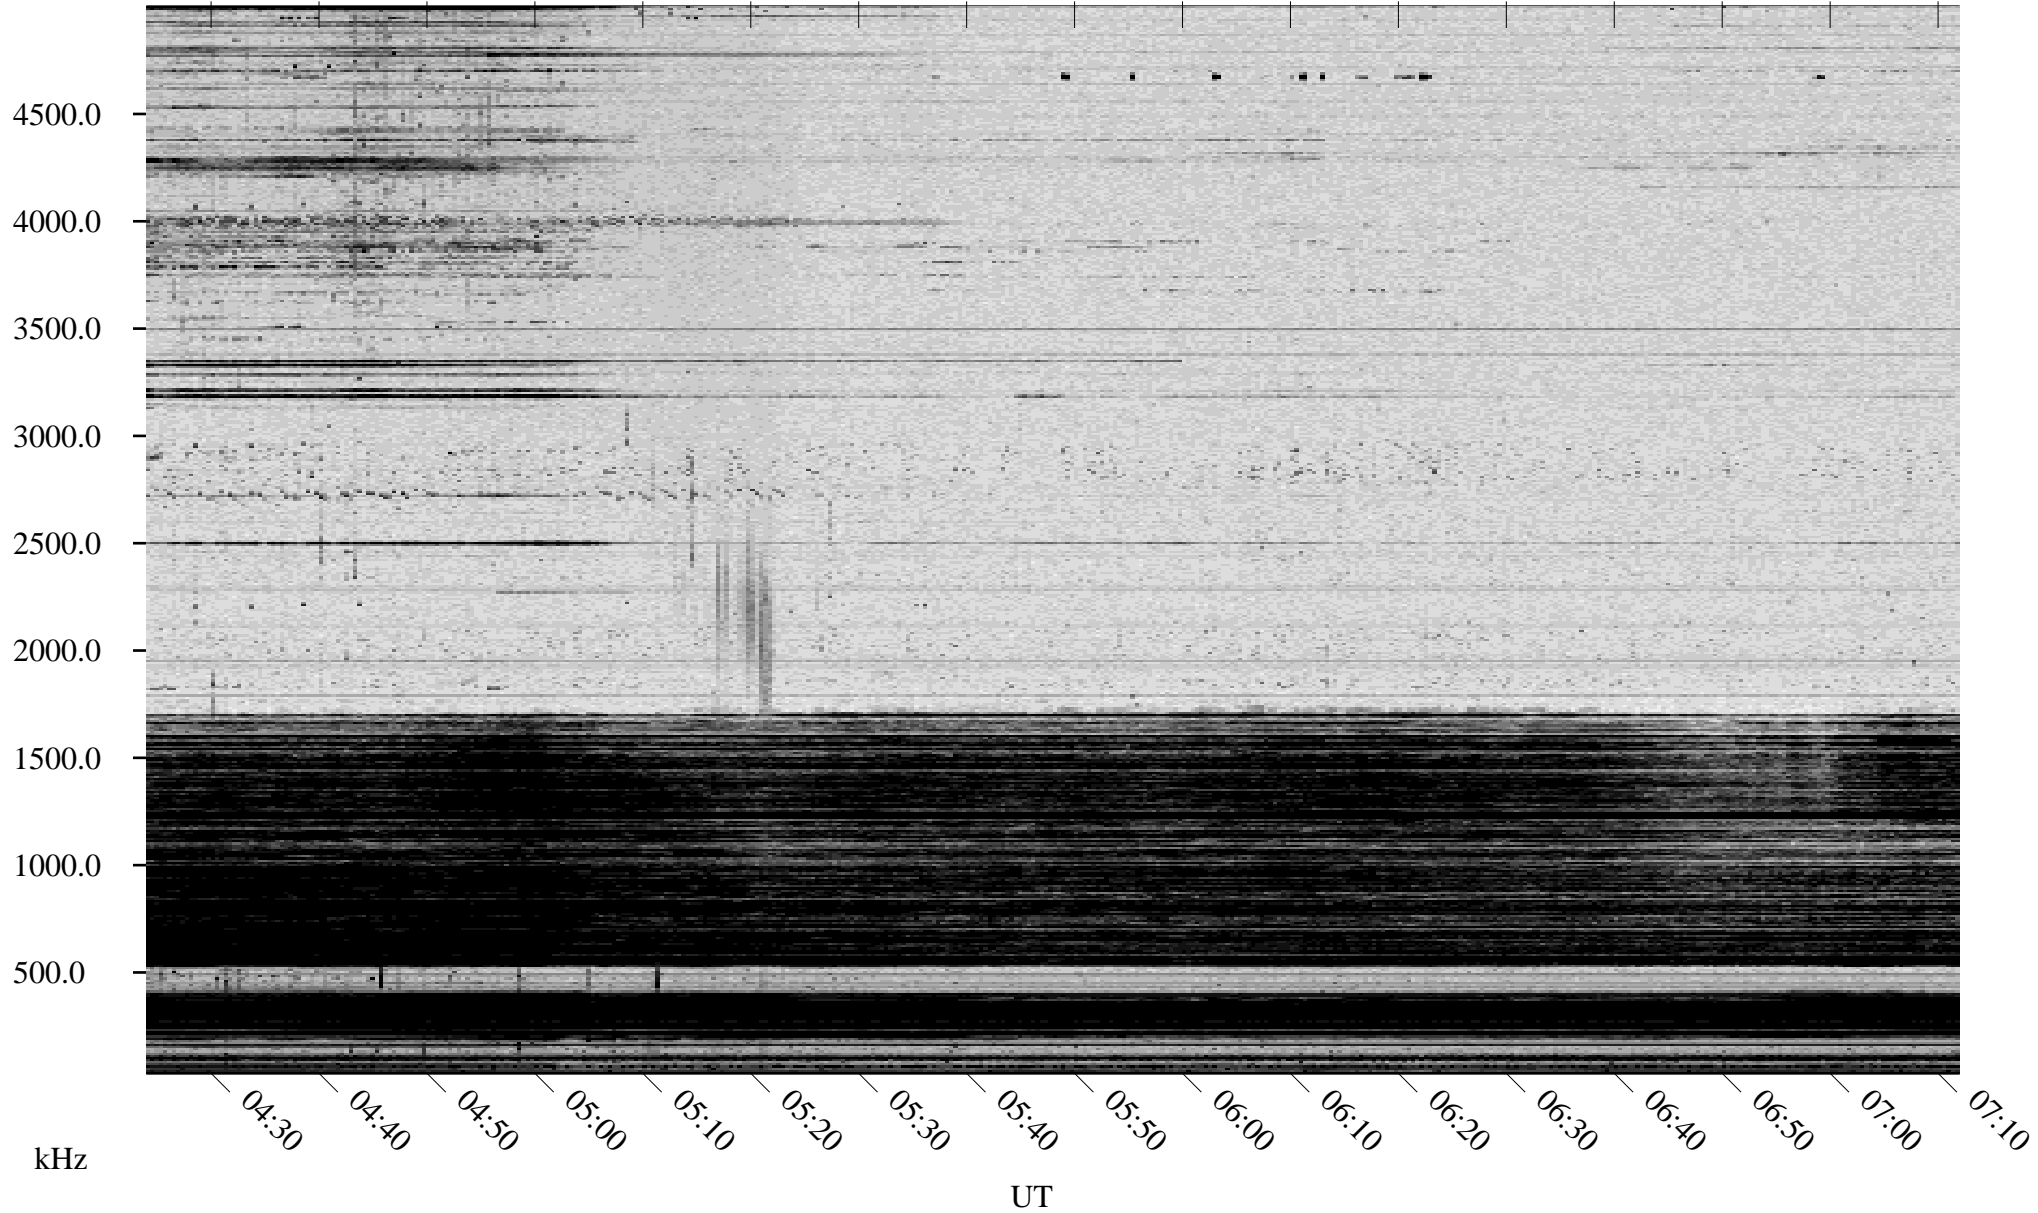

04/22/2007 Churchill, Manitoba

Linear Scale Black = 161 White = 15

CH07112L.R00m max_12

Page 1

04/22/2007 Churchill, Manitoba

Linear Scale Black = 161 White = 15

CH07112L.R00m max_12

Page 2

04/23/2007 Churchill, Manitoba

Linear Scale Black = 161 White = 15

CH07112L.R00m max_12

Page 3

04/23/2007 Churchill, Manitoba

Linear Scale Black = 161 White = 15

CH07112L.R00m max_12

Page 4

04/23/2007 Churchill, Manitoba

Linear Scale Black = 161 White = 15

CH07112L.R00m max_12

04/23/2007 Churchill, Manitoba

Linear Scale Black = 161 White = 15

CH07112L.R00m max_12

Page 6

04/23/2007 Churchill, Manitoba

Linear Scale Black = 161 White = 15

CH07112L.R00m max_12

Page 7

04/23/2007 Churchill, Manitoba

Linear Scale Black = 161 White = 15

CH07112L.R00m max_12

Page 8