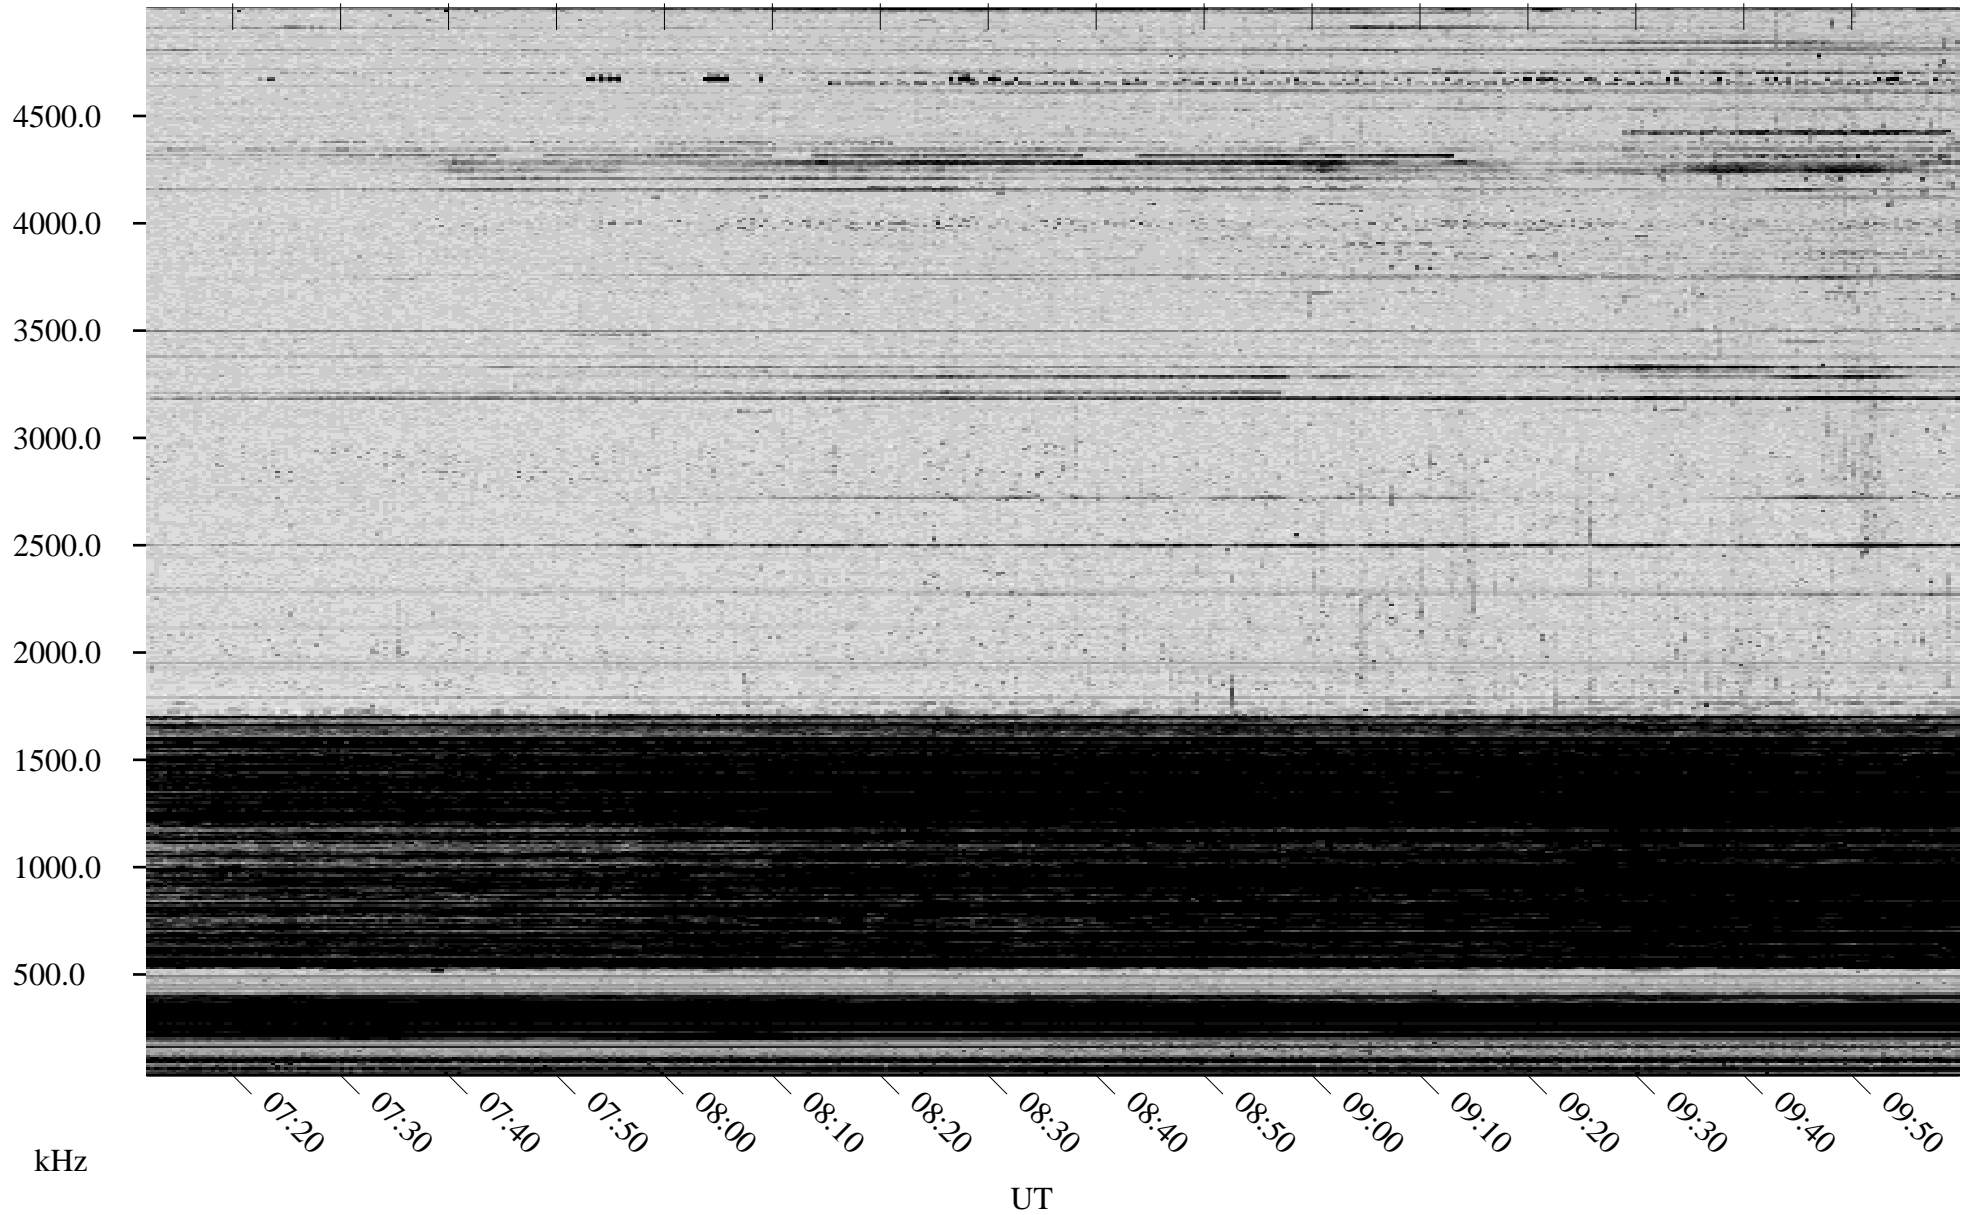

04/22/2007 Churchill, Manitoba

Linear Scale Black = 161 White = 15

CH07112L.R00m max_12

Page 1

04/22/2007 Churchill, Manitoba

Linear Scale Black = 161 White = 15

CH07112L.R00m max_12

Page 2

04/23/2007 Churchill, Manitoba

Linear Scale Black = 161 White = 15

CH07112L.R00m max_12

Page 3

04/23/2007 Churchill, Manitoba

Linear Scale Black = 161 White = 15

CH07112L.R00m max_12

Page 4

04/23/2007 Churchill, Manitoba

Linear Scale Black = 161 White = 15

CH07112L.R00m max_12

04/23/2007 Churchill, Manitoba

Linear Scale Black = 161 White = 15

CH07112L.R00m max_12

Page 6

04/23/2007 Churchill, Manitoba

Linear Scale Black = 161 White = 15

CH07112L.R00m max_12

Page 7

04/23/2007 Churchill, Manitoba

Linear Scale Black = 161 White = 15

CH07112L.R00m max_12

Page 8