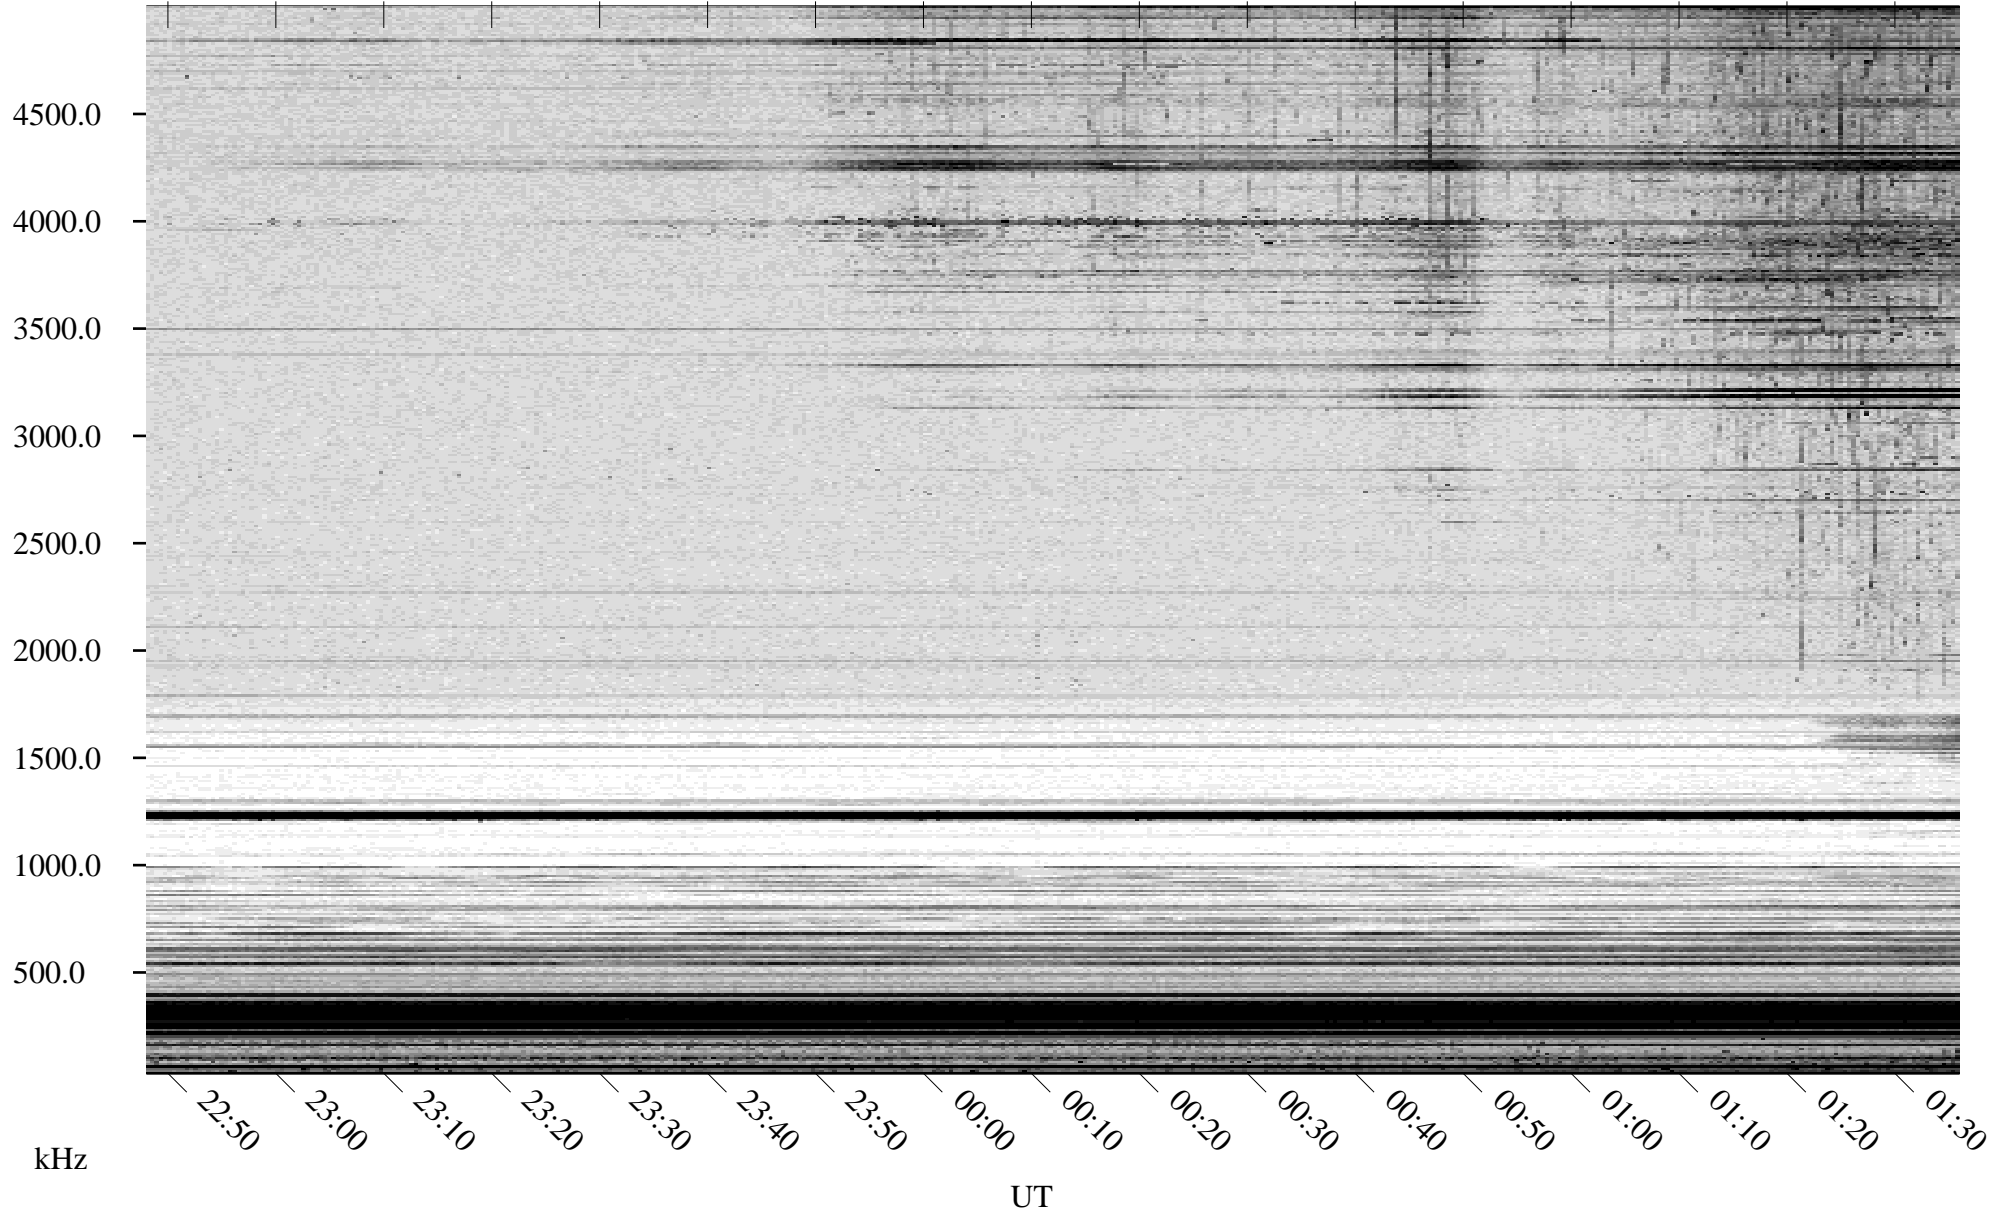

04/23/2007 Churchill, Manitoba

Linear Scale Black = 161 White = 15

CH07113L.R00m max_12

Page 1

04/23/2007 Churchill, Manitoba

Linear Scale Black = 161 White = 15

CH07113L.R00m max_12

Page 2

04/24/2007 Churchill, Manitoba

Linear Scale Black = 161 White = 15

CH07113L.R00m max_12

Page 3

04/24/2007 Churchill, Manitoba

Linear Scale Black = 161 White = 15

CH07113L.R00m max_12

Page 4

04/24/2007 Churchill, Manitoba

Linear Scale Black = 161 White = 15

CH07113L.R00m max_12

Page 5

04/24/2007 Churchill, Manitoba

Linear Scale Black = 161 White = 15

CH07113L.R00m max_12

Page 6

04/24/2007 Churchill, Manitoba

Linear Scale Black = 161 White = 15

CH07113L.R00m max_12

Page 7

04/24/2007 Churchill, Manitoba

Linear Scale Black = 161 White = 15

CH07113L.R00m max_12

Page 8