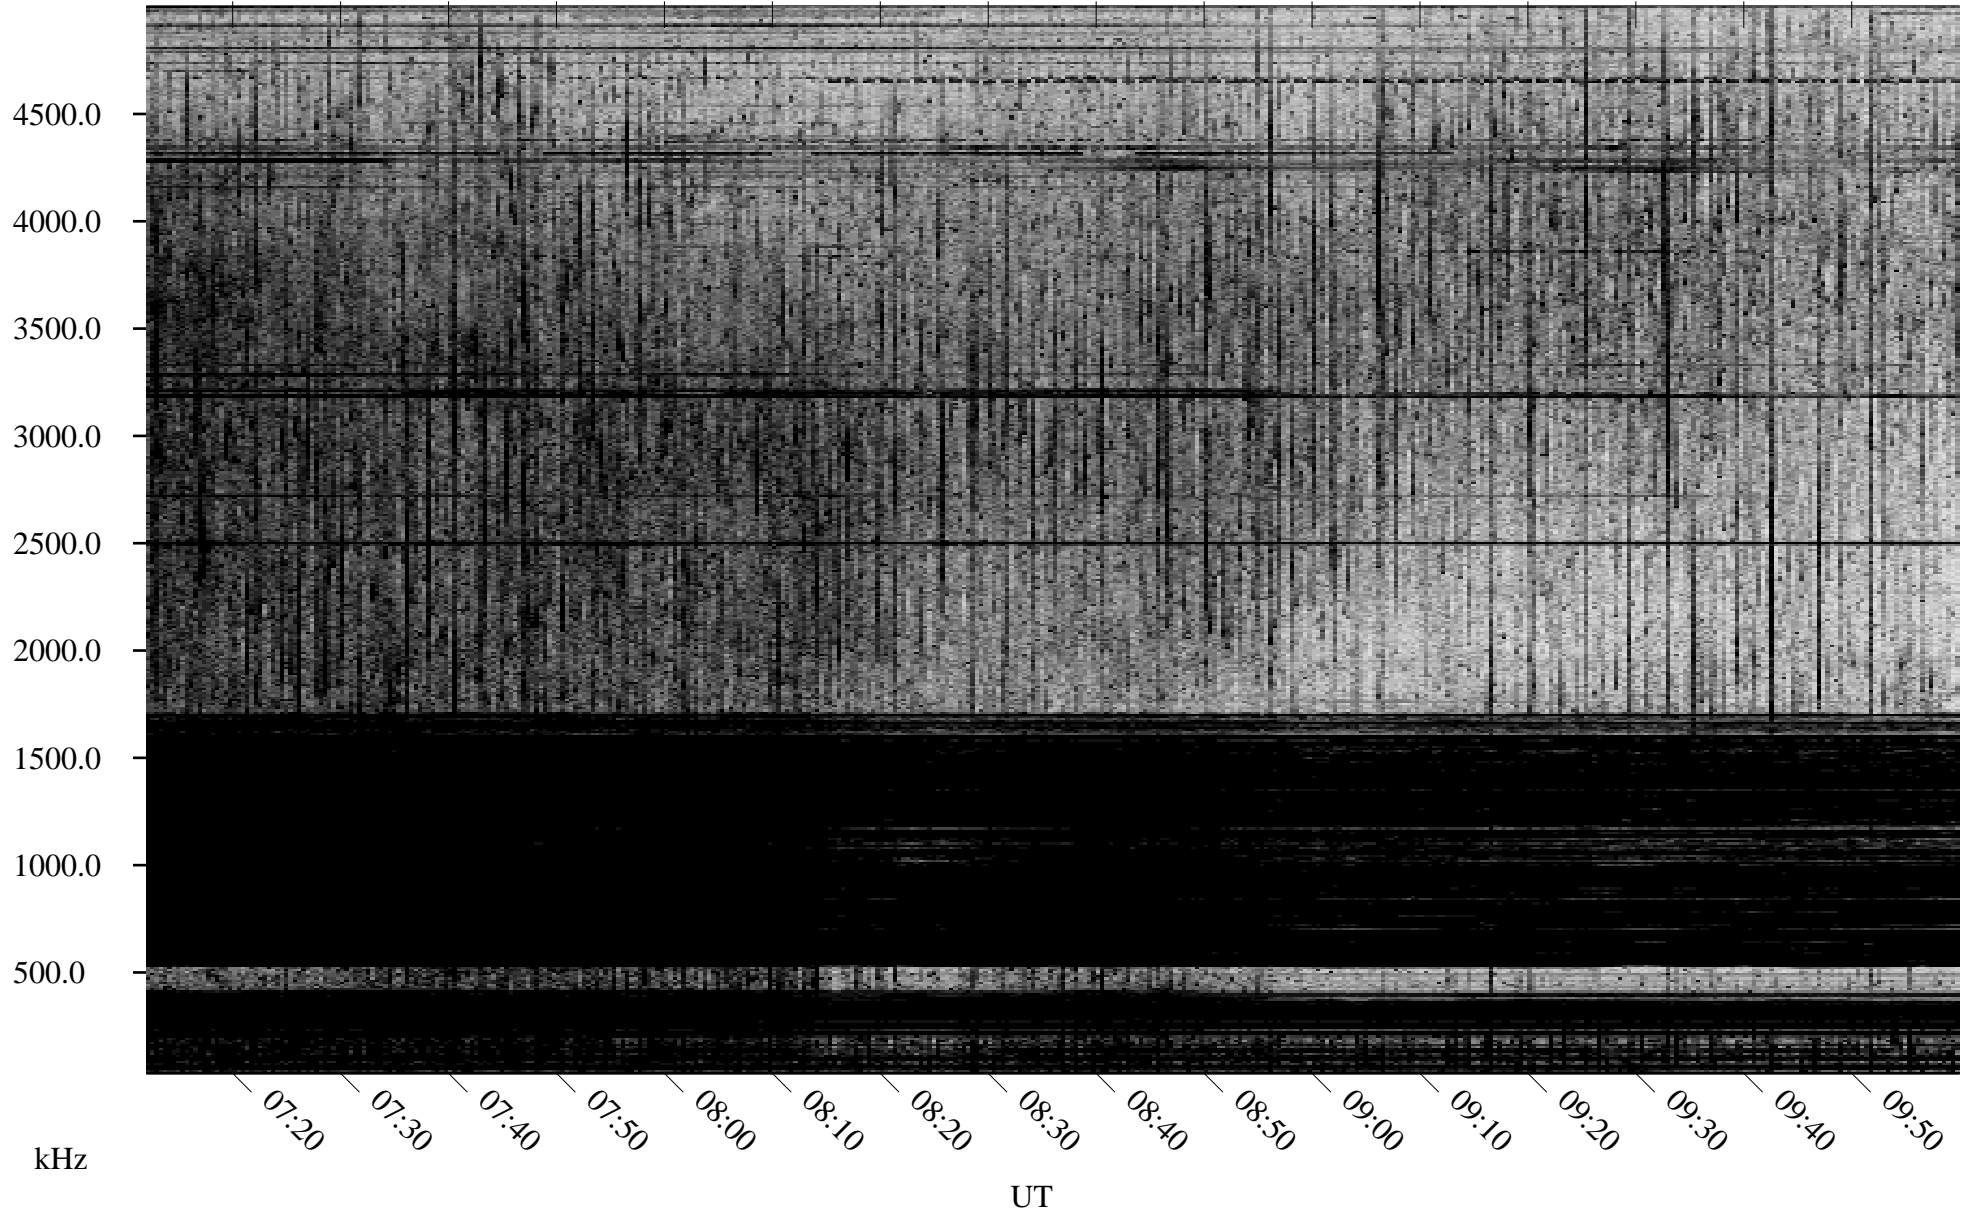

04/23/2007 Churchill, Manitoba

Linear Scale Black = 161 White = 15

CH07113L.R00m max_12

Page 1

04/23/2007 Churchill, Manitoba

Linear Scale Black = 161 White = 15

CH07113L.R00m max_12

Page 2

04/24/2007 Churchill, Manitoba

Linear Scale Black = 161 White = 15

CH07113L.R00m max_12

Page 3

04/24/2007 Churchill, Manitoba

Linear Scale Black = 161 White = 15

CH07113L.R00m max_12

Page 4

04/24/2007 Churchill, Manitoba

Linear Scale Black = 161 White = 15

CH07113L.R00m max_12

Page 5

04/24/2007 Churchill, Manitoba

Linear Scale Black = 161 White = 15

CH07113L.R00m max_12

Page 6

04/24/2007 Churchill, Manitoba

Linear Scale Black = 161 White = 15

CH07113L.R00m max_12

Page 7

04/24/2007 Churchill, Manitoba

Linear Scale Black = 161 White = 15

CH07113L.R00m max_12

Page 8