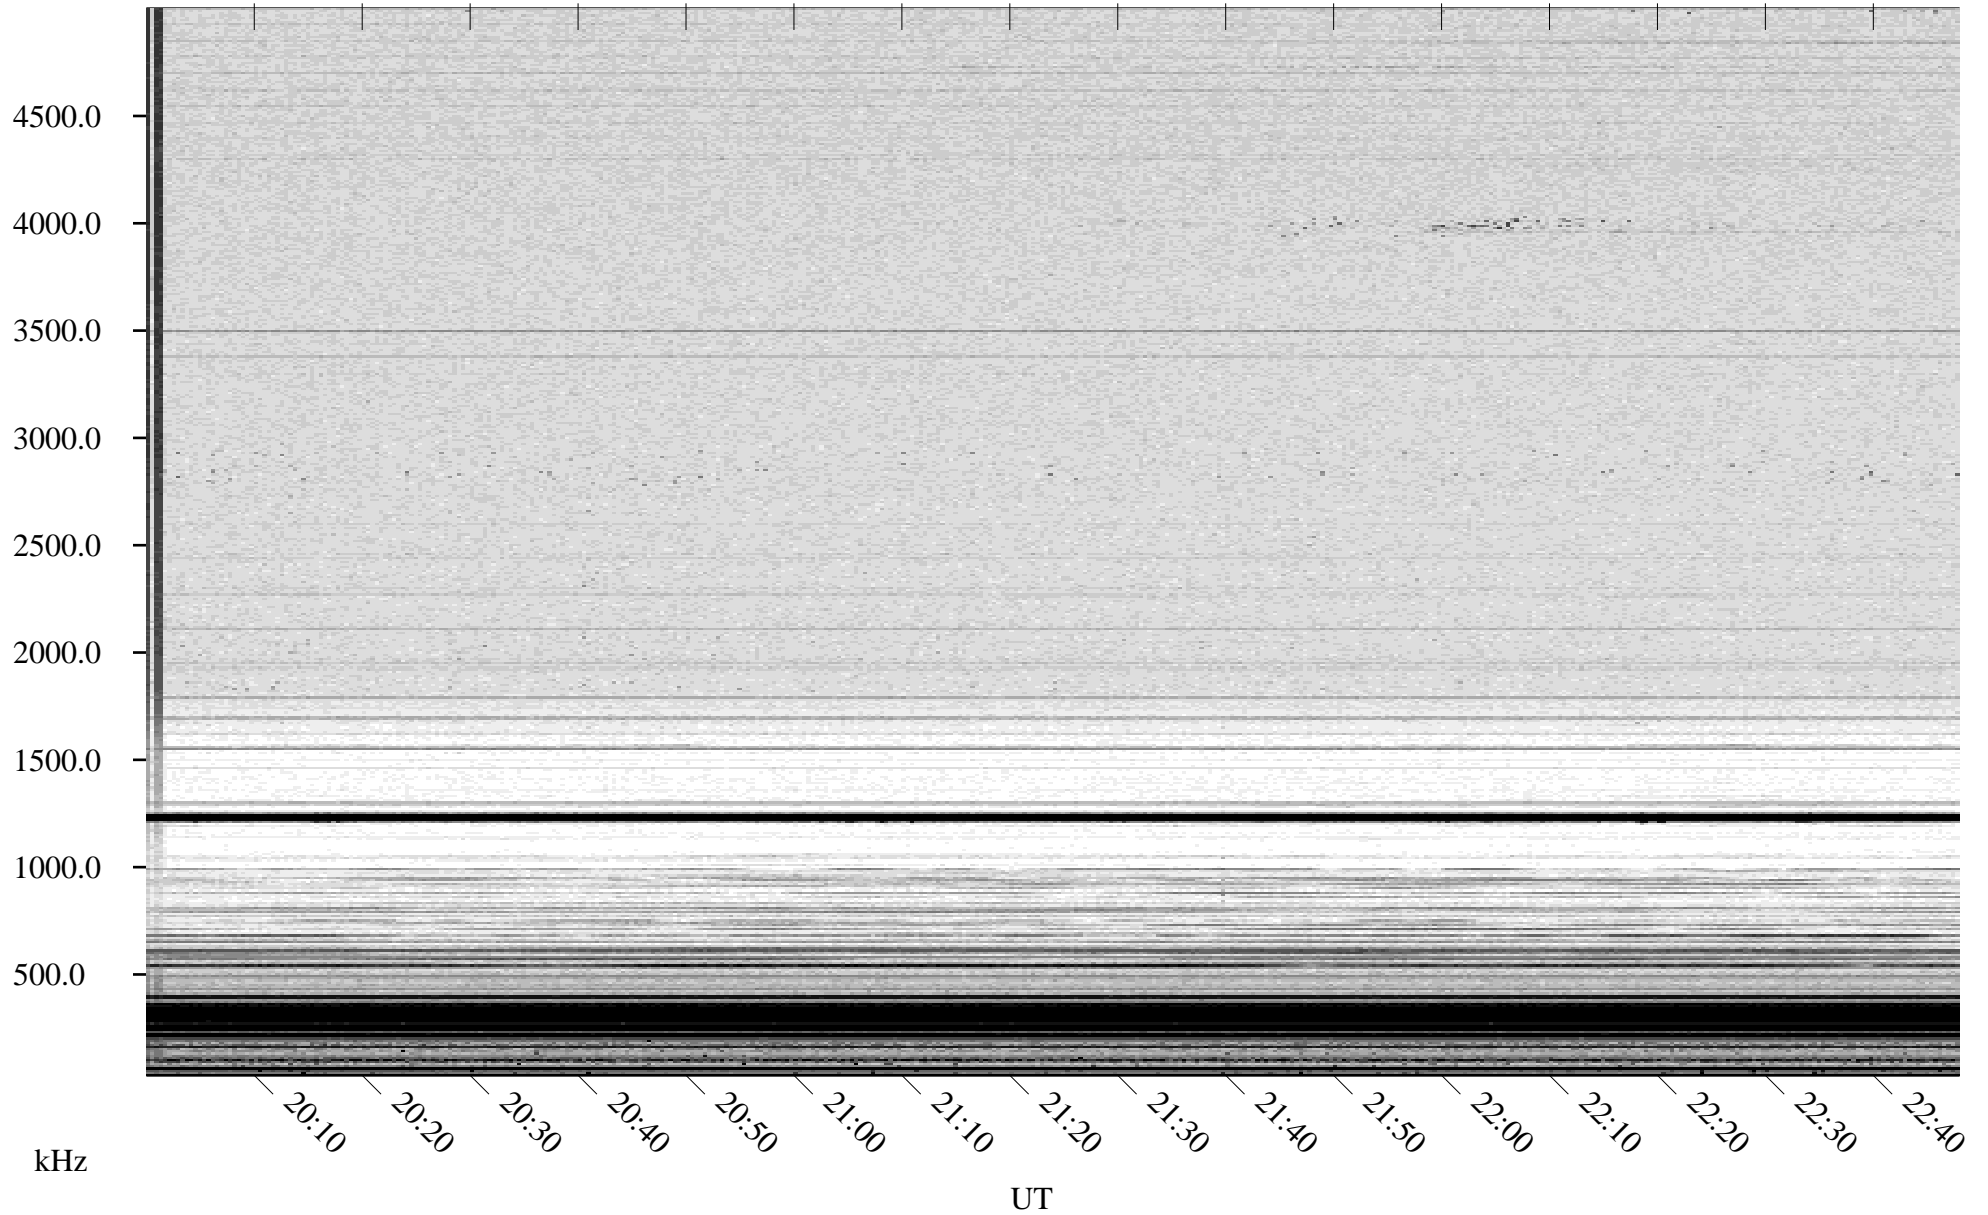

04/23/2007 Churchill, Manitoba

Linear Scale Black = 161 White = 15

CH07113L.R00m max_12

Page 1

04/23/2007 Churchill, Manitoba

Linear Scale Black = 161 White = 15

CH07113L.R00m max_12

Page 2

04/24/2007 Churchill, Manitoba

Linear Scale Black = 161 White = 15

CH07113L.R00m max_12

Page 3

04/24/2007 Churchill, Manitoba

Linear Scale Black = 161 White = 15

CH07113L.R00m max_12

Page 4

04/24/2007 Churchill, Manitoba

Linear Scale Black = 161 White = 15

CH07113L.R00m max_12

Page 5

04/24/2007 Churchill, Manitoba

Linear Scale Black = 161 White = 15

CH07113L.R00m max_12

Page 6

04/24/2007 Churchill, Manitoba

Linear Scale Black = 161 White = 15

CH07113L.R00m max_12

Page 7

04/24/2007 Churchill, Manitoba

Linear Scale Black = 161 White = 15

CH07113L.R00m max_12

Page 8