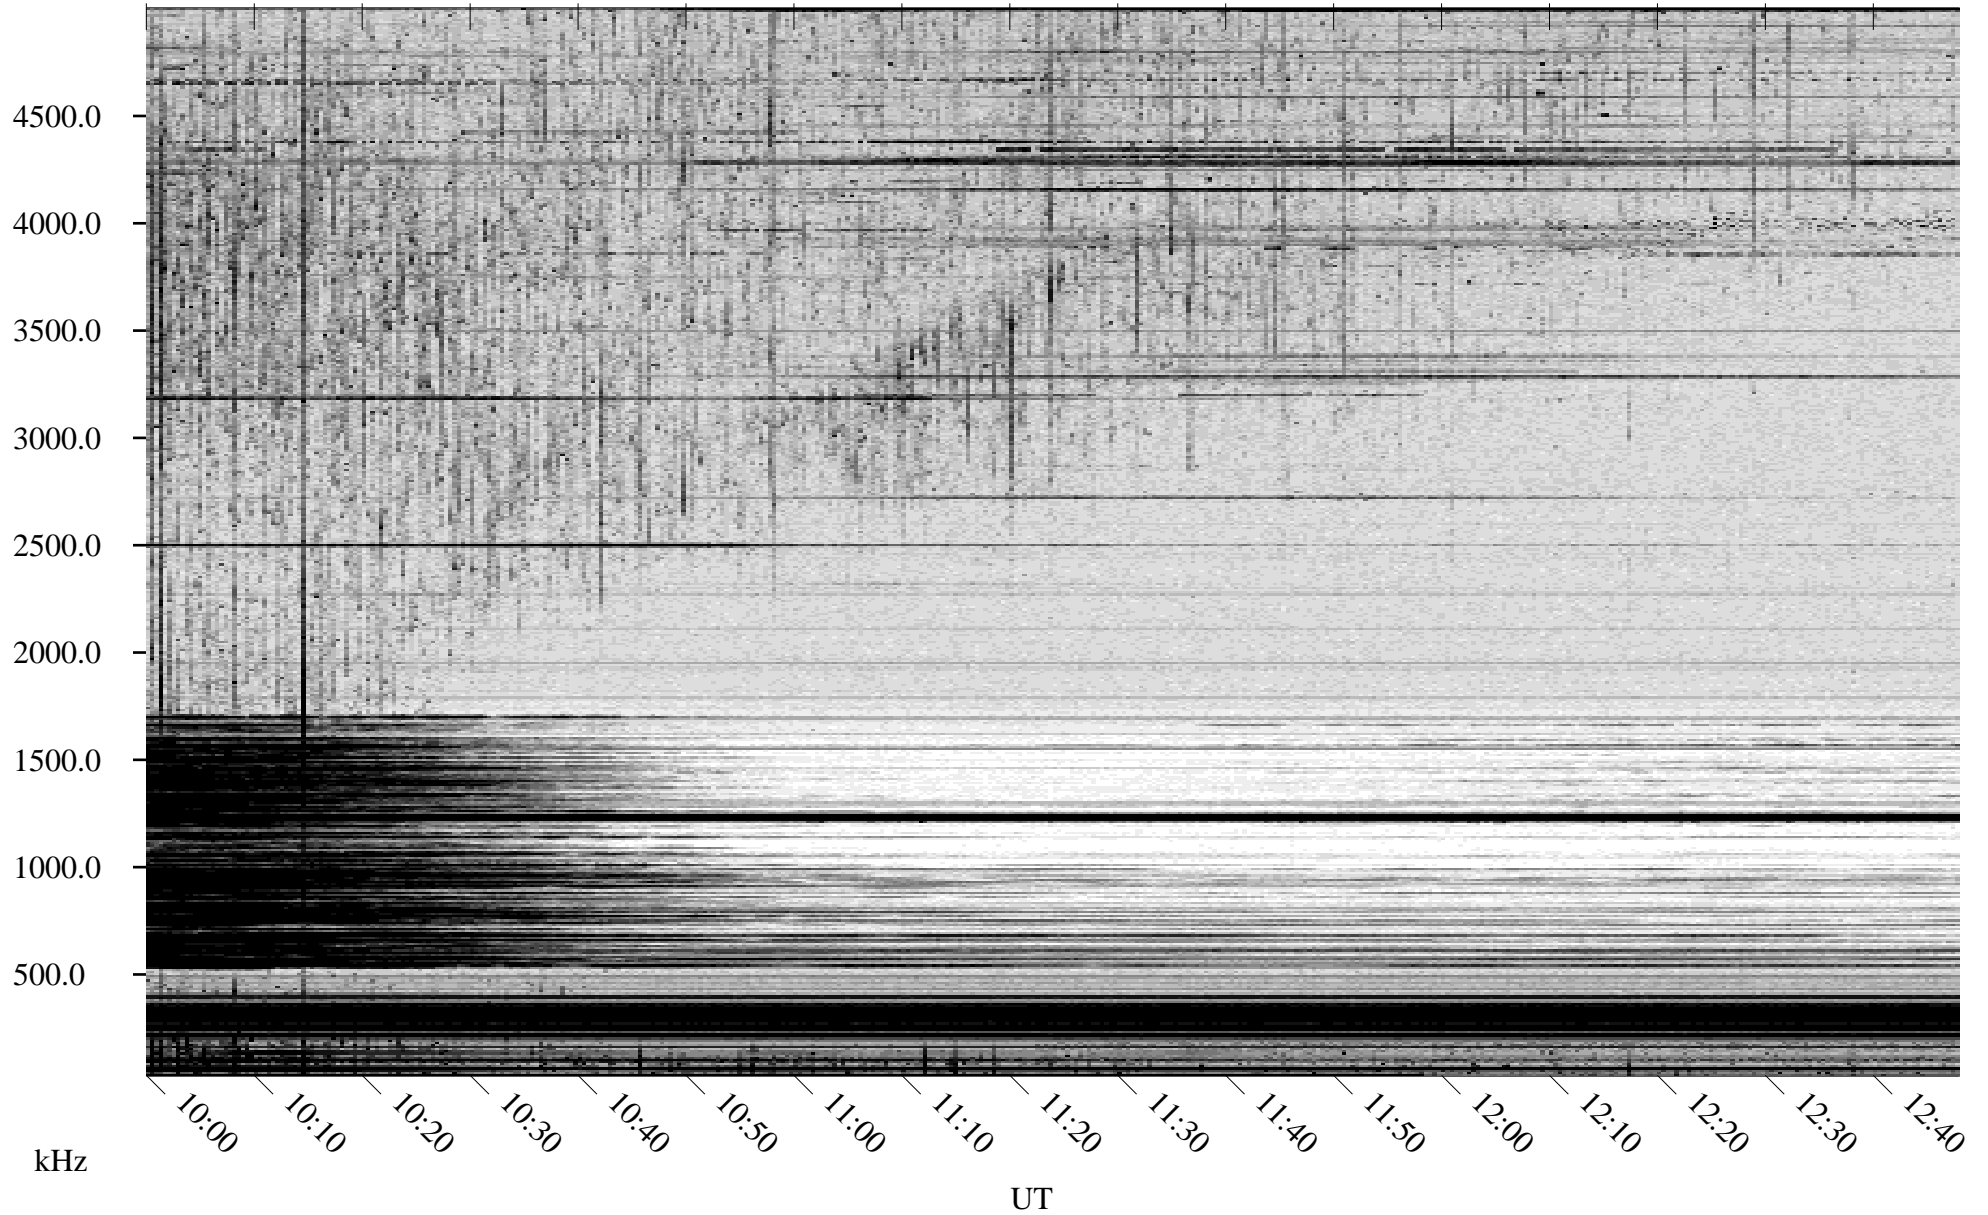

04/23/2007 Churchill, Manitoba

Linear Scale Black = 161 White = 15

CH07113L.R00m max_12

Page 1

04/23/2007 Churchill, Manitoba

Linear Scale Black = 161 White = 15

CH07113L.R00m max_12

Page 2

04/24/2007 Churchill, Manitoba

Linear Scale Black = 161 White = 15

CH07113L.R00m max_12

Page 3

04/24/2007 Churchill, Manitoba

Linear Scale Black = 161 White = 15

CH07113L.R00m max_12

Page 4

04/24/2007 Churchill, Manitoba

Linear Scale Black = 161 White = 15

CH07113L.R00m max_12

Page 5

04/24/2007 Churchill, Manitoba

Linear Scale Black = 161 White = 15

CH07113L.R00m max_12

Page 6

04/24/2007 Churchill, Manitoba

Linear Scale Black = 161 White = 15

CH07113L.R00m max_12

Page 7

04/24/2007 Churchill, Manitoba

Linear Scale Black = 161 White = 15

CH07113L.R00m max_12

Page 8