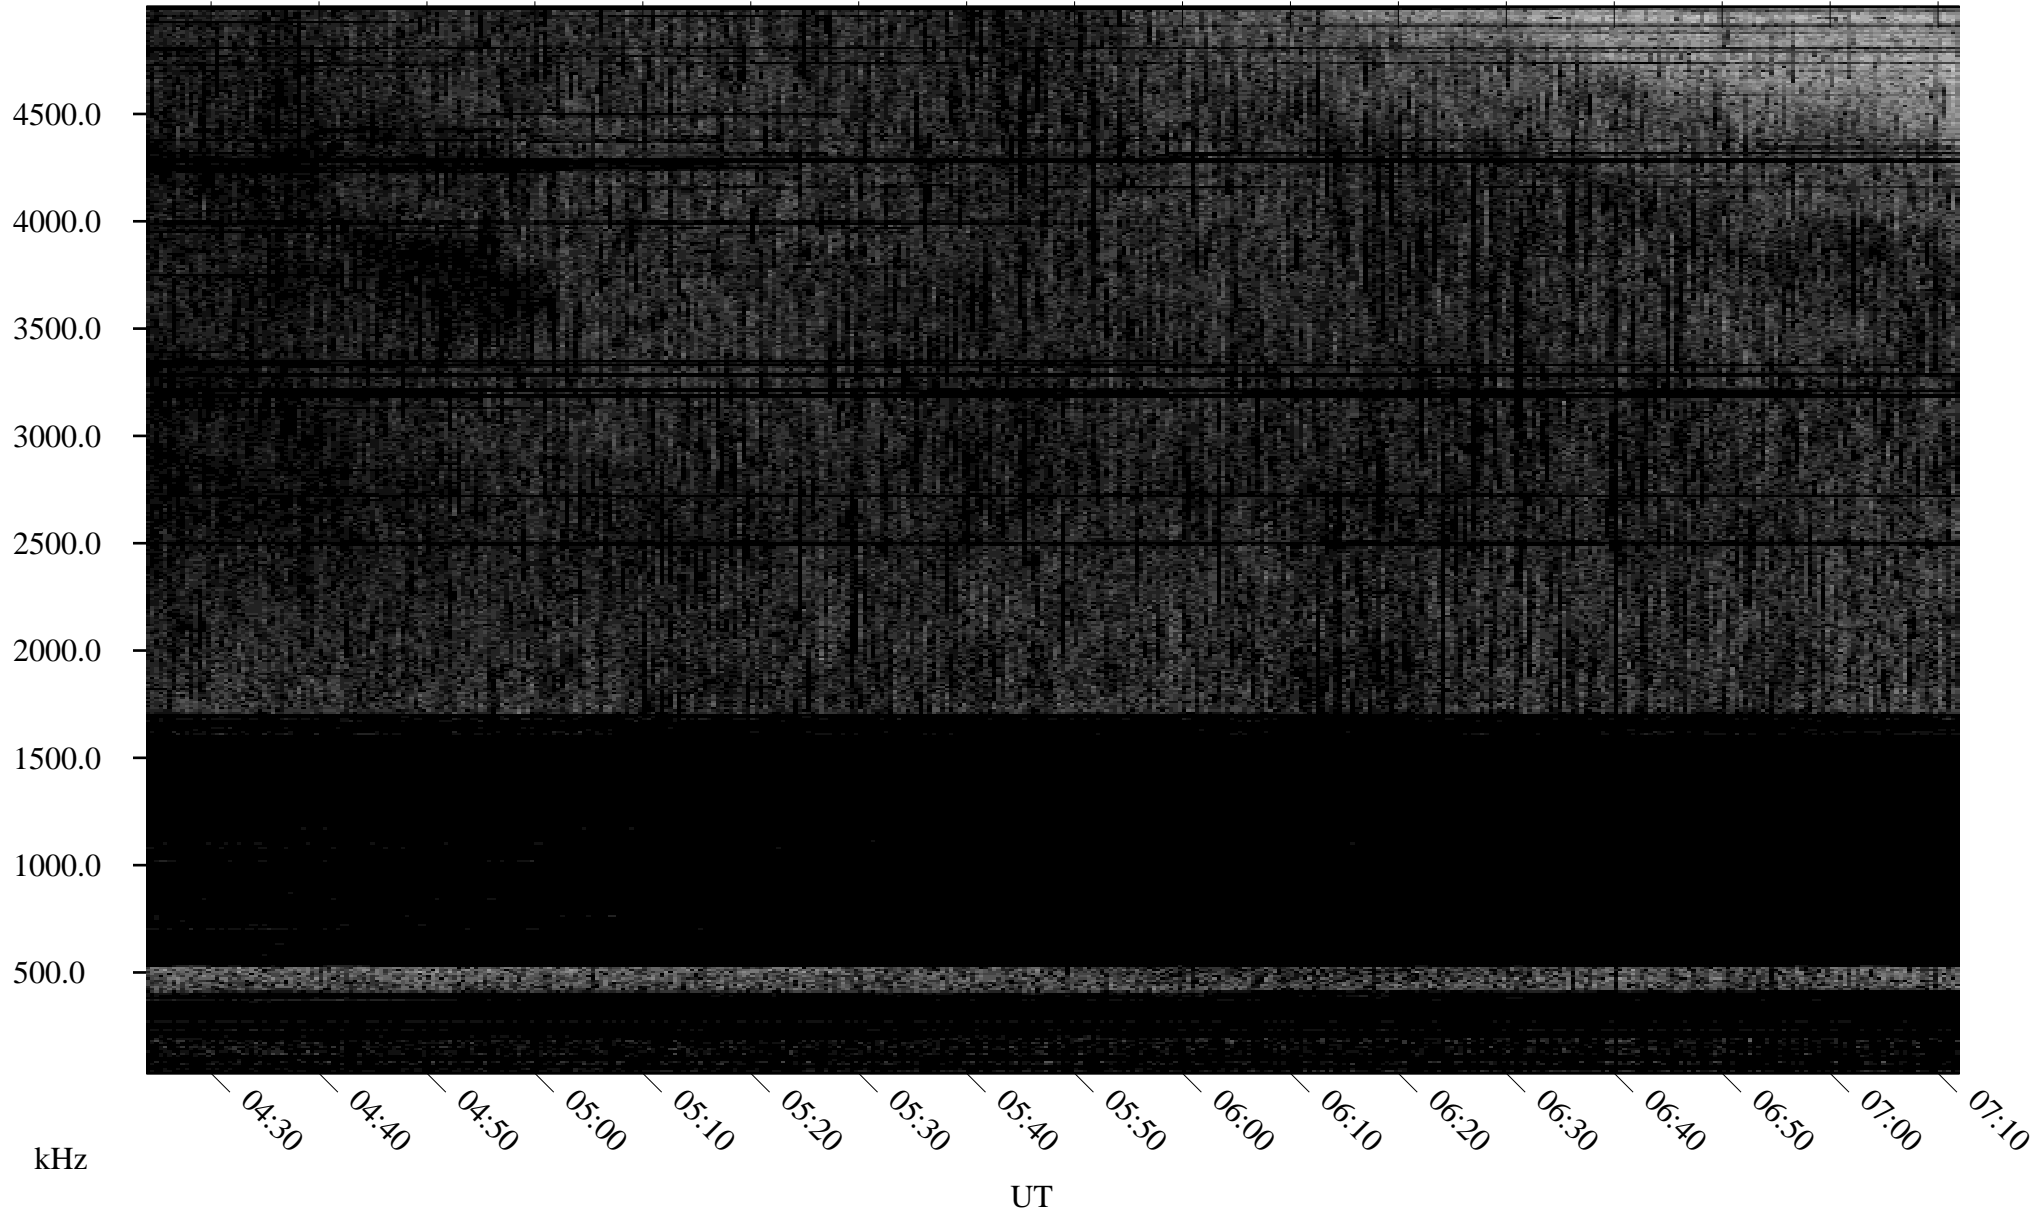

04/23/2007 Churchill, Manitoba

Linear Scale Black = 161 White = 15

CH07113L.R00m max_12

Page 1

04/23/2007 Churchill, Manitoba

Linear Scale Black = 161 White = 15

CH07113L.R00m max_12

Page 2

04/24/2007 Churchill, Manitoba

Linear Scale Black = 161 White = 15

CH07113L.R00m max_12

Page 3

04/24/2007 Churchill, Manitoba

Linear Scale Black = 161 White = 15

CH07113L.R00m max_12

Page 4

04/24/2007 Churchill, Manitoba

Linear Scale Black = 161 White = 15

CH07113L.R00m max_12

Page 5

04/24/2007 Churchill, Manitoba

Linear Scale Black = 161 White = 15

CH07113L.R00m max_12

Page 6

04/24/2007 Churchill, Manitoba

Linear Scale Black = 161 White = 15

CH07113L.R00m max_12

Page 7

04/24/2007 Churchill, Manitoba

Linear Scale Black = 161 White = 15

CH07113L.R00m max_12

Page 8