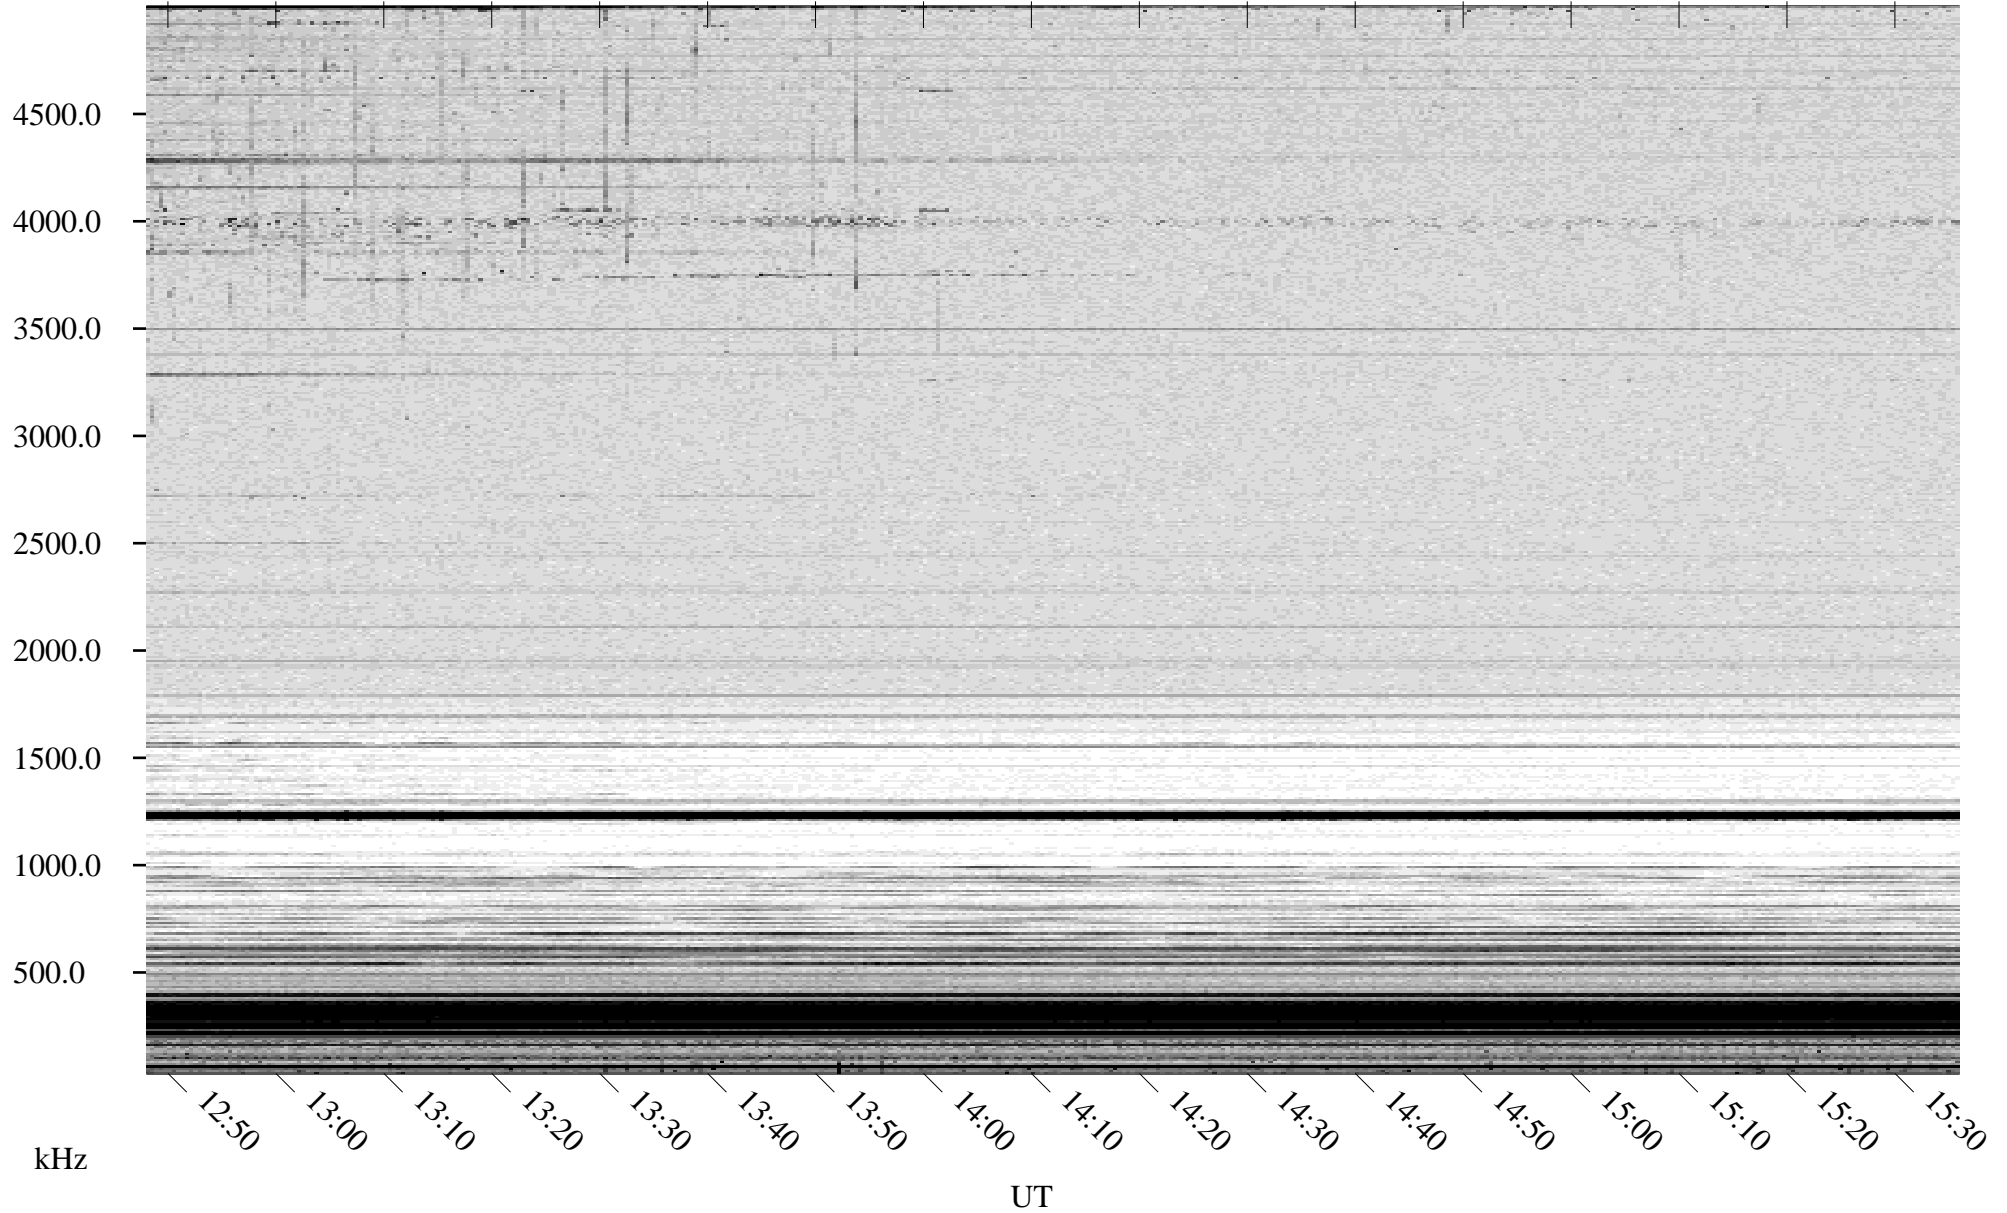

04/23/2007 Churchill, Manitoba

Linear Scale Black = 161 White = 15

CH07113L.R00m max_12

Page 1

04/23/2007 Churchill, Manitoba

Linear Scale Black = 161 White = 15

CH07113L.R00m max_12

Page 2

04/24/2007 Churchill, Manitoba

Linear Scale Black = 161 White = 15

CH07113L.R00m max_12

Page 3

04/24/2007 Churchill, Manitoba

Linear Scale Black = 161 White = 15

CH07113L.R00m max_12

Page 4

04/24/2007 Churchill, Manitoba

Linear Scale Black = 161 White = 15

CH07113L.R00m max_12

Page 5

04/24/2007 Churchill, Manitoba

Linear Scale Black = 161 White = 15

CH07113L.R00m max_12

Page 6

04/24/2007 Churchill, Manitoba

Linear Scale Black = 161 White = 15

CH07113L.R00m max_12

Page 7

04/24/2007 Churchill, Manitoba

Linear Scale Black = 161 White = 15

CH07113L.R00m max_12

Page 8