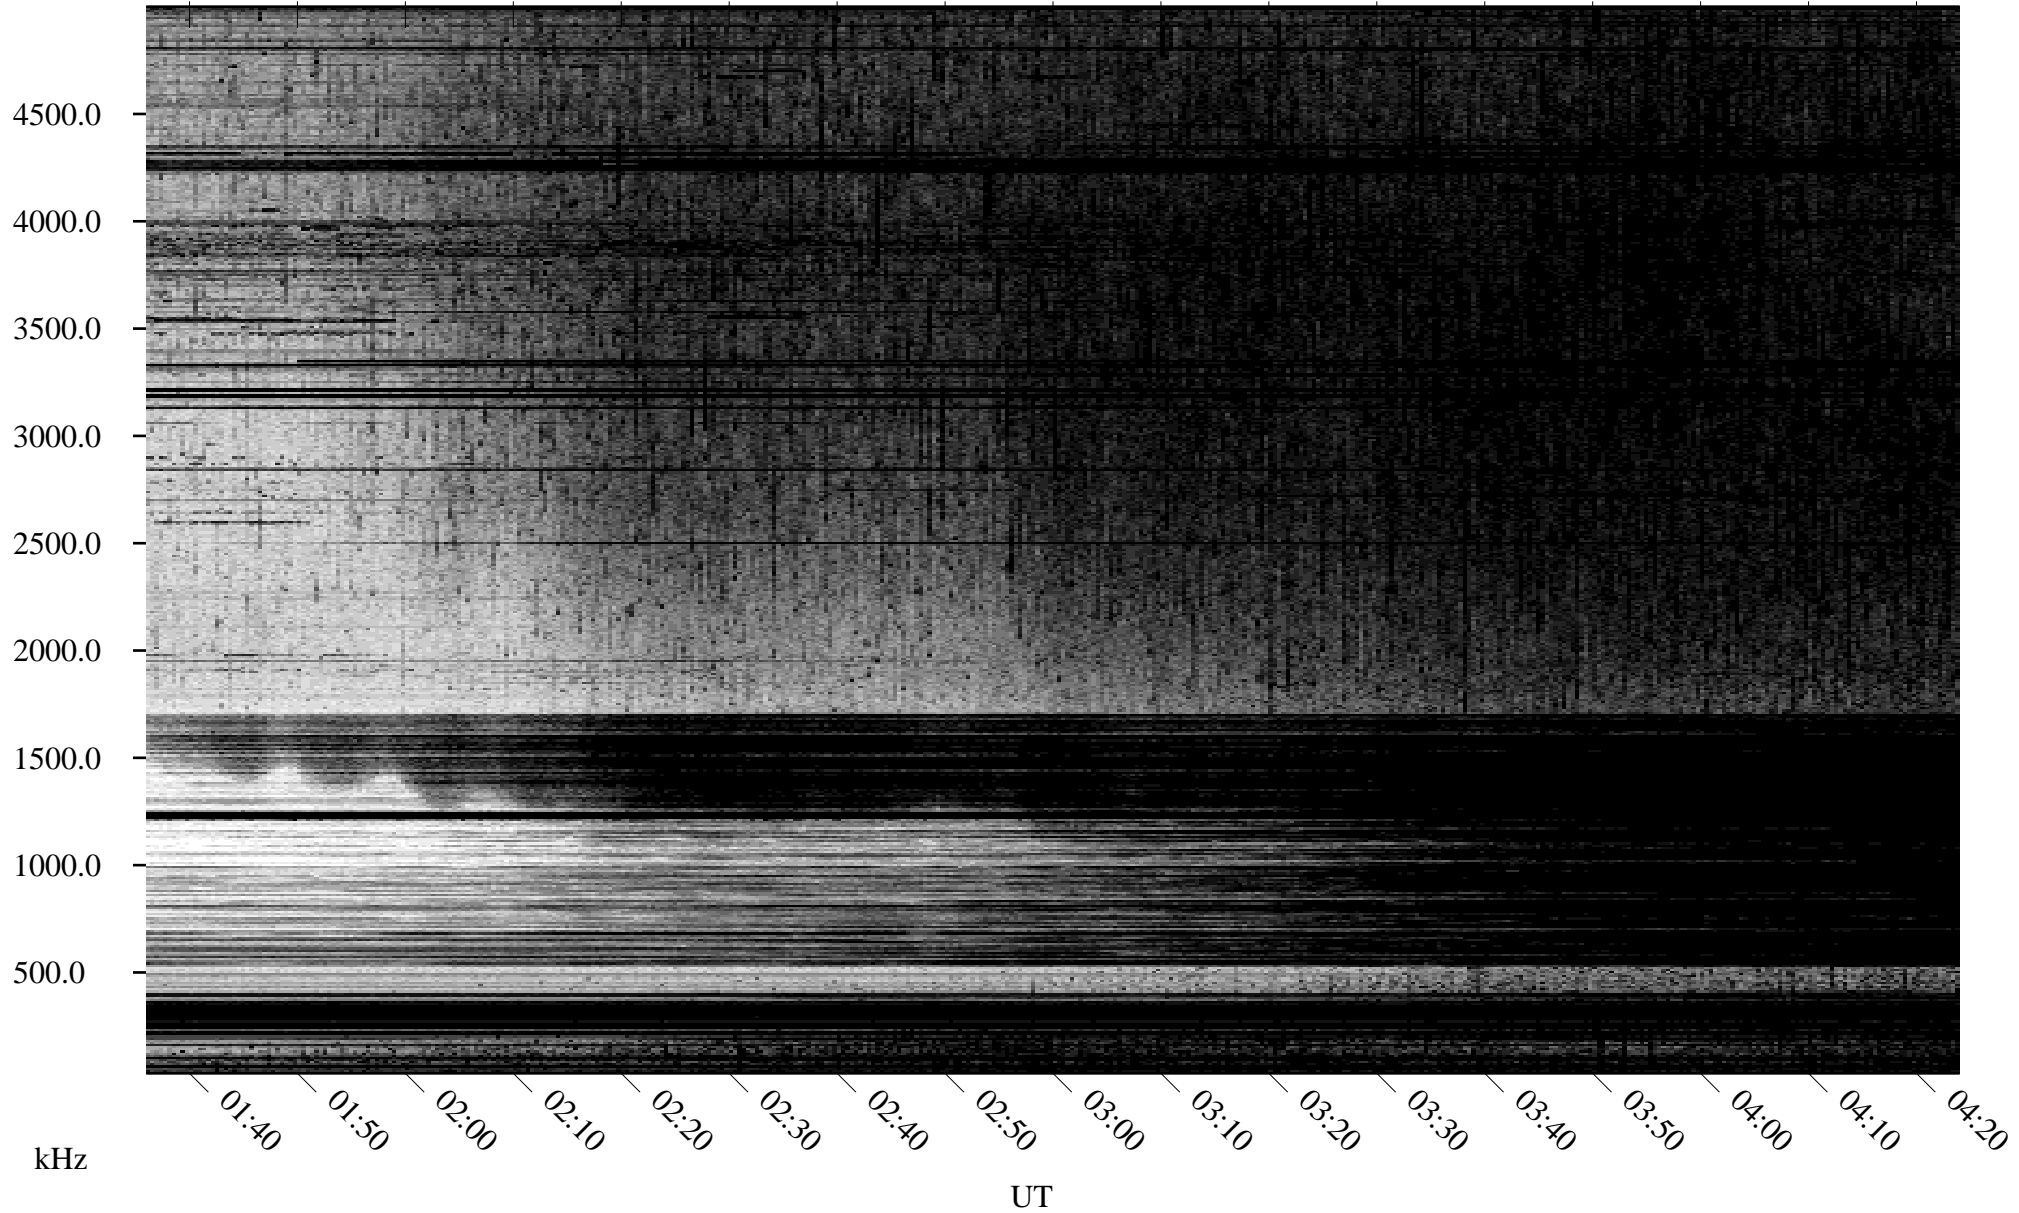

04/23/2007 Churchill, Manitoba

Linear Scale Black = 161 White = 15

CH07113L.R00m max_12

Page 1

04/23/2007 Churchill, Manitoba

Linear Scale Black = 161 White = 15

CH07113L.R00m max_12

Page 2

04/24/2007 Churchill, Manitoba

Linear Scale Black = 161 White = 15

CH07113L.R00m max_12

Page 3

04/24/2007 Churchill, Manitoba

Linear Scale Black = 161 White = 15

CH07113L.R00m max_12

Page 4

04/24/2007 Churchill, Manitoba

Linear Scale Black = 161 White = 15

CH07113L.R00m max_12

Page 5

04/24/2007 Churchill, Manitoba

Linear Scale Black = 161 White = 15

CH07113L.R00m max_12

Page 6

04/24/2007 Churchill, Manitoba

Linear Scale Black = 161 White = 15

CH07113L.R00m max_12

Page 7

04/24/2007 Churchill, Manitoba

Linear Scale Black = 161 White = 15

CH07113L.R00m max_12

Page 8