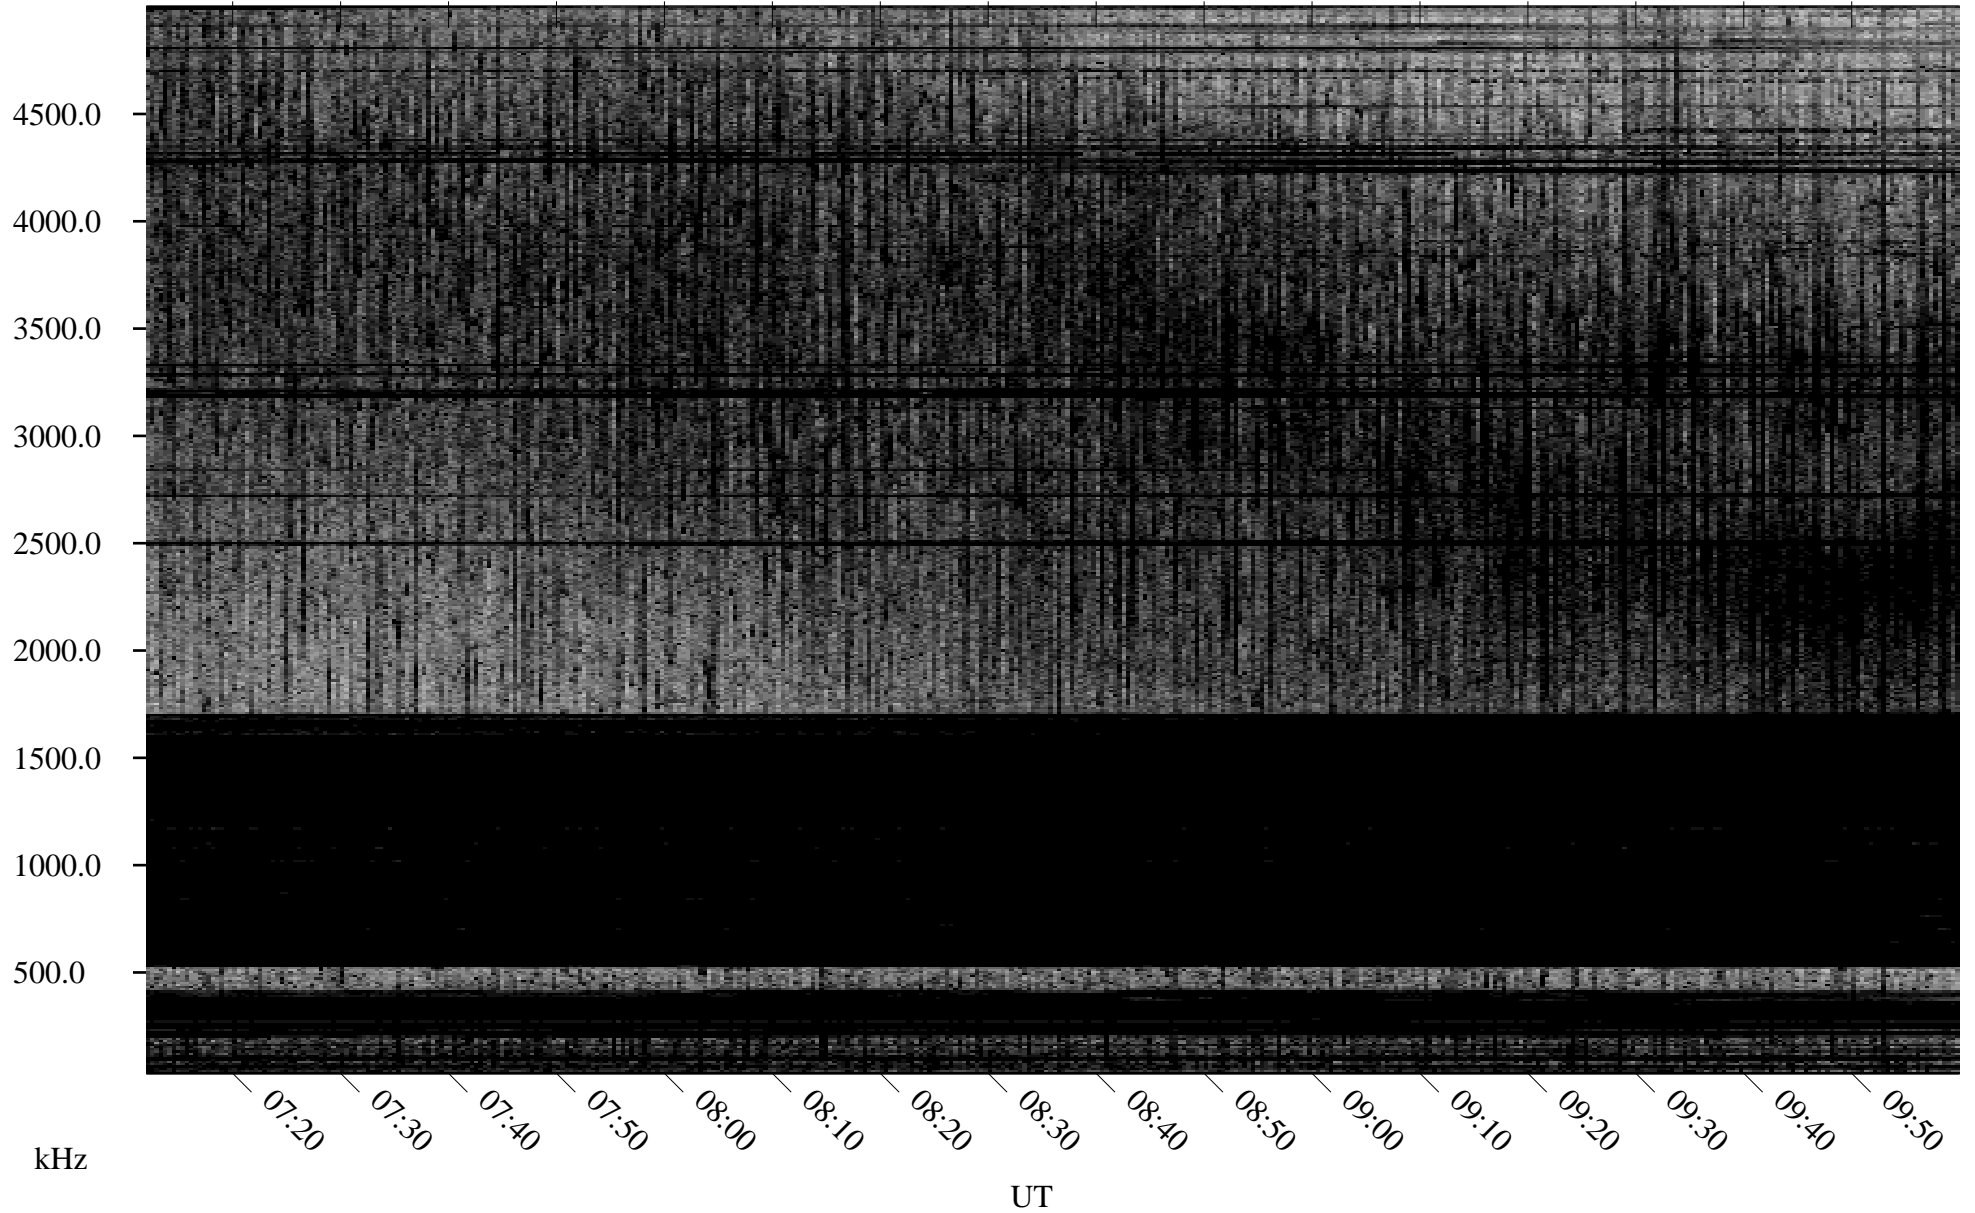

04/24/2007 Churchill, Manitoba

Linear Scale Black = 161 White = 15

CH07114L.R00m max_12

Page 1

04/24/2007 Churchill, Manitoba

Linear Scale Black = 161 White = 15

CH07114L.R00m max_12

Page 2

04/25/2007 Churchill, Manitoba

Linear Scale Black = 161 White = 15

CH07114L.R00m max_12

Page 3

04/25/2007 Churchill, Manitoba

Linear Scale Black = 161 White = 15

CH07114L.R00m max_12

Page 4

04/25/2007 Churchill, Manitoba

Linear Scale Black = 161 White = 15

CH07114L.R00m max_12

Page 5

04/25/2007 Churchill, Manitoba

Linear Scale Black = 161 White = 15

CH07114L.R00m max_12

Page 6

04/25/2007 Churchill, Manitoba

Linear Scale Black = 161 White = 15

CH07114L.R00m max_12

Page 7

04/25/2007 Churchill, Manitoba

Linear Scale Black = 161 White = 15

CH07114L.R00m max_12