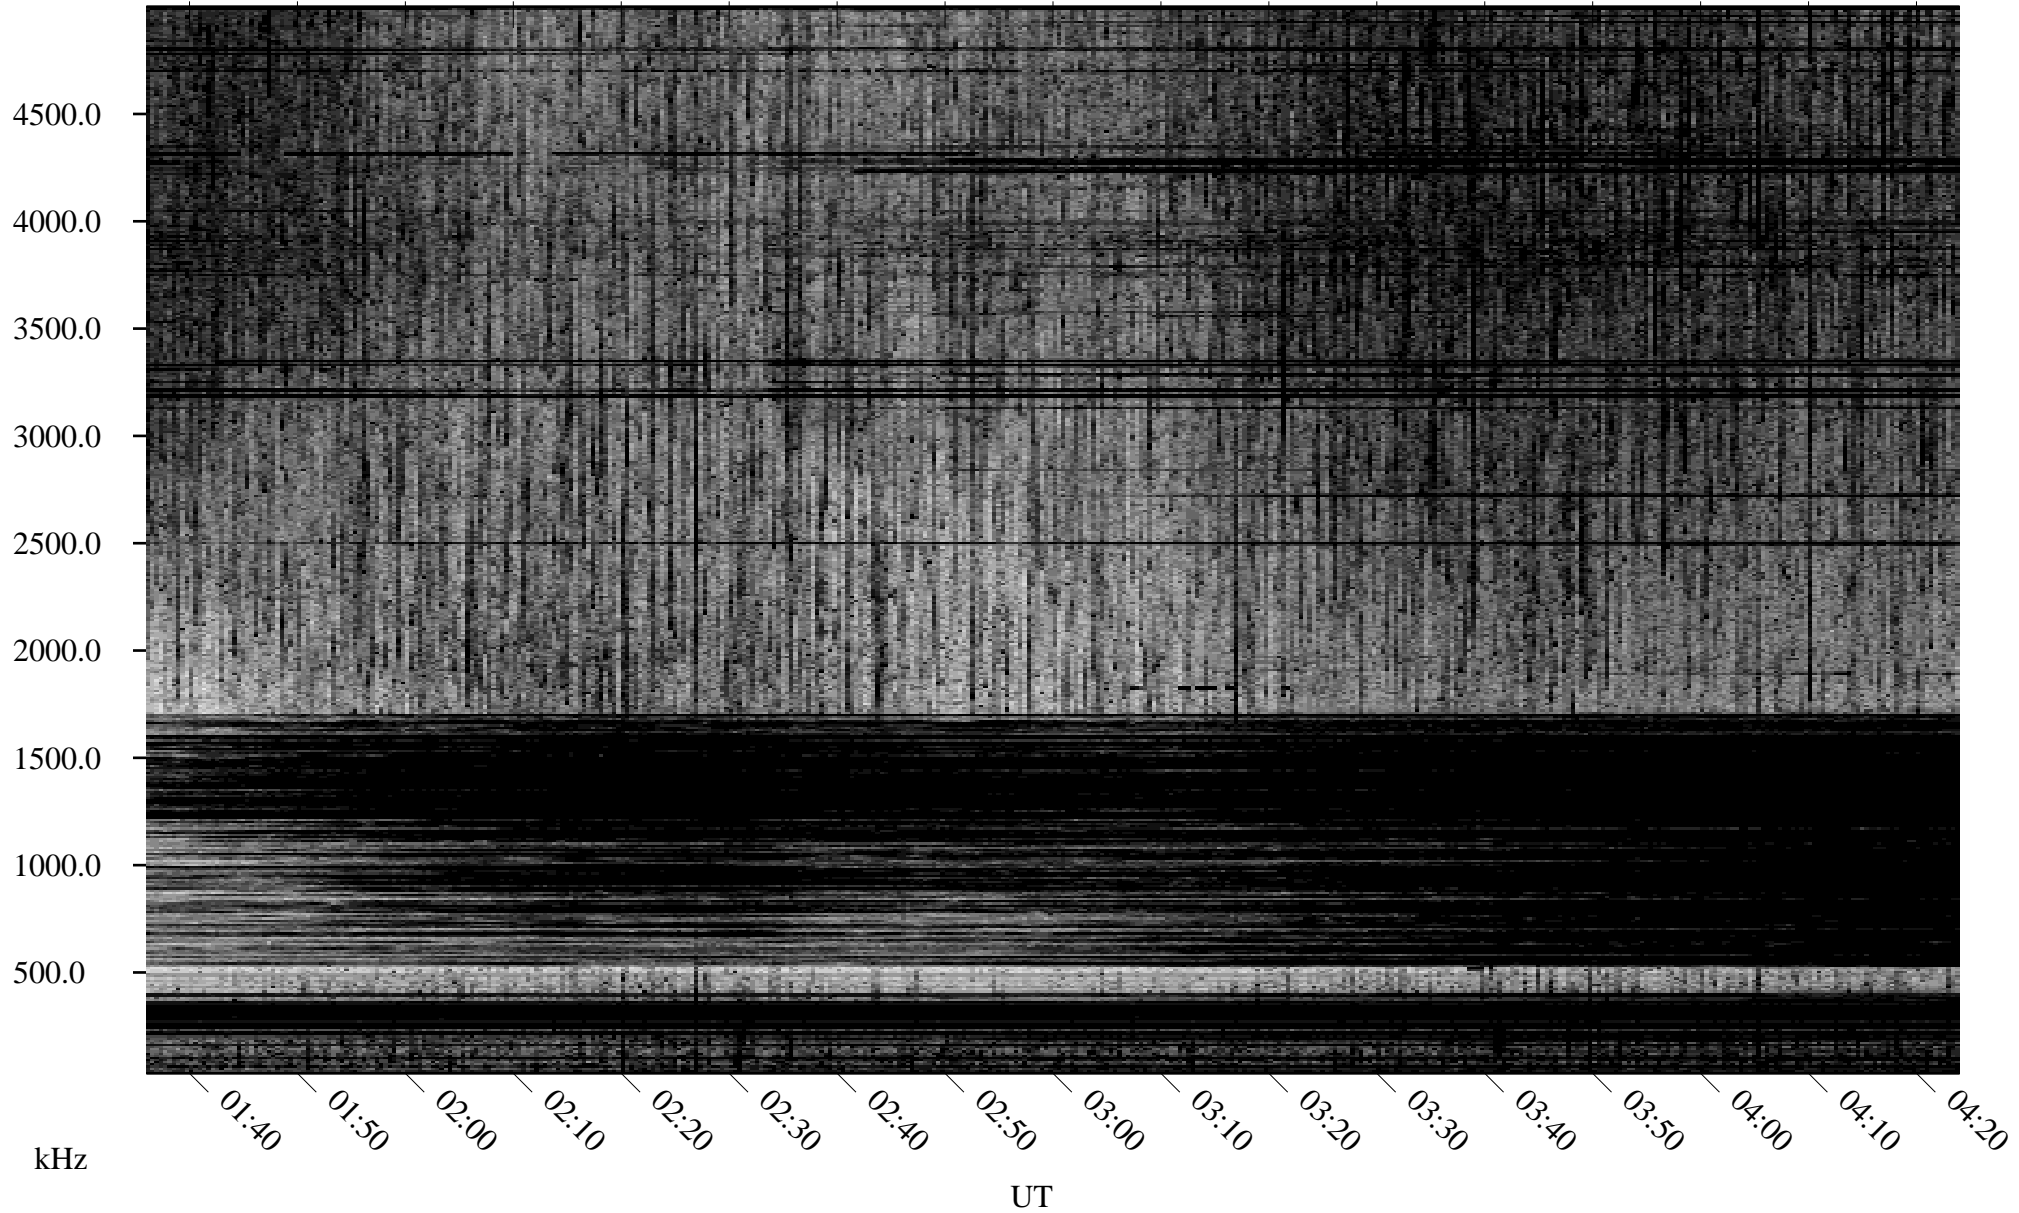

04/24/2007 Churchill, Manitoba

Linear Scale Black = 161 White = 15

CH07114L.R00m max_12

Page 1

04/24/2007 Churchill, Manitoba

Linear Scale Black = 161 White = 15

CH07114L.R00m max_12

Page 2

04/25/2007 Churchill, Manitoba

Linear Scale Black = 161 White = 15

CH07114L.R00m max_12

Page 3

04/25/2007 Churchill, Manitoba

Linear Scale Black = 161 White = 15

CH07114L.R00m max_12

Page 4

04/25/2007 Churchill, Manitoba

Linear Scale Black = 161 White = 15

CH07114L.R00m max_12

Page 5

04/25/2007 Churchill, Manitoba

Linear Scale Black = 161 White = 15

CH07114L.R00m max_12

Page 6

04/25/2007 Churchill, Manitoba

Linear Scale Black = 161 White = 15

CH07114L.R00m max_12

Page 7

04/25/2007 Churchill, Manitoba

Linear Scale Black = 161 White = 15

CH07114L.R00m max_12