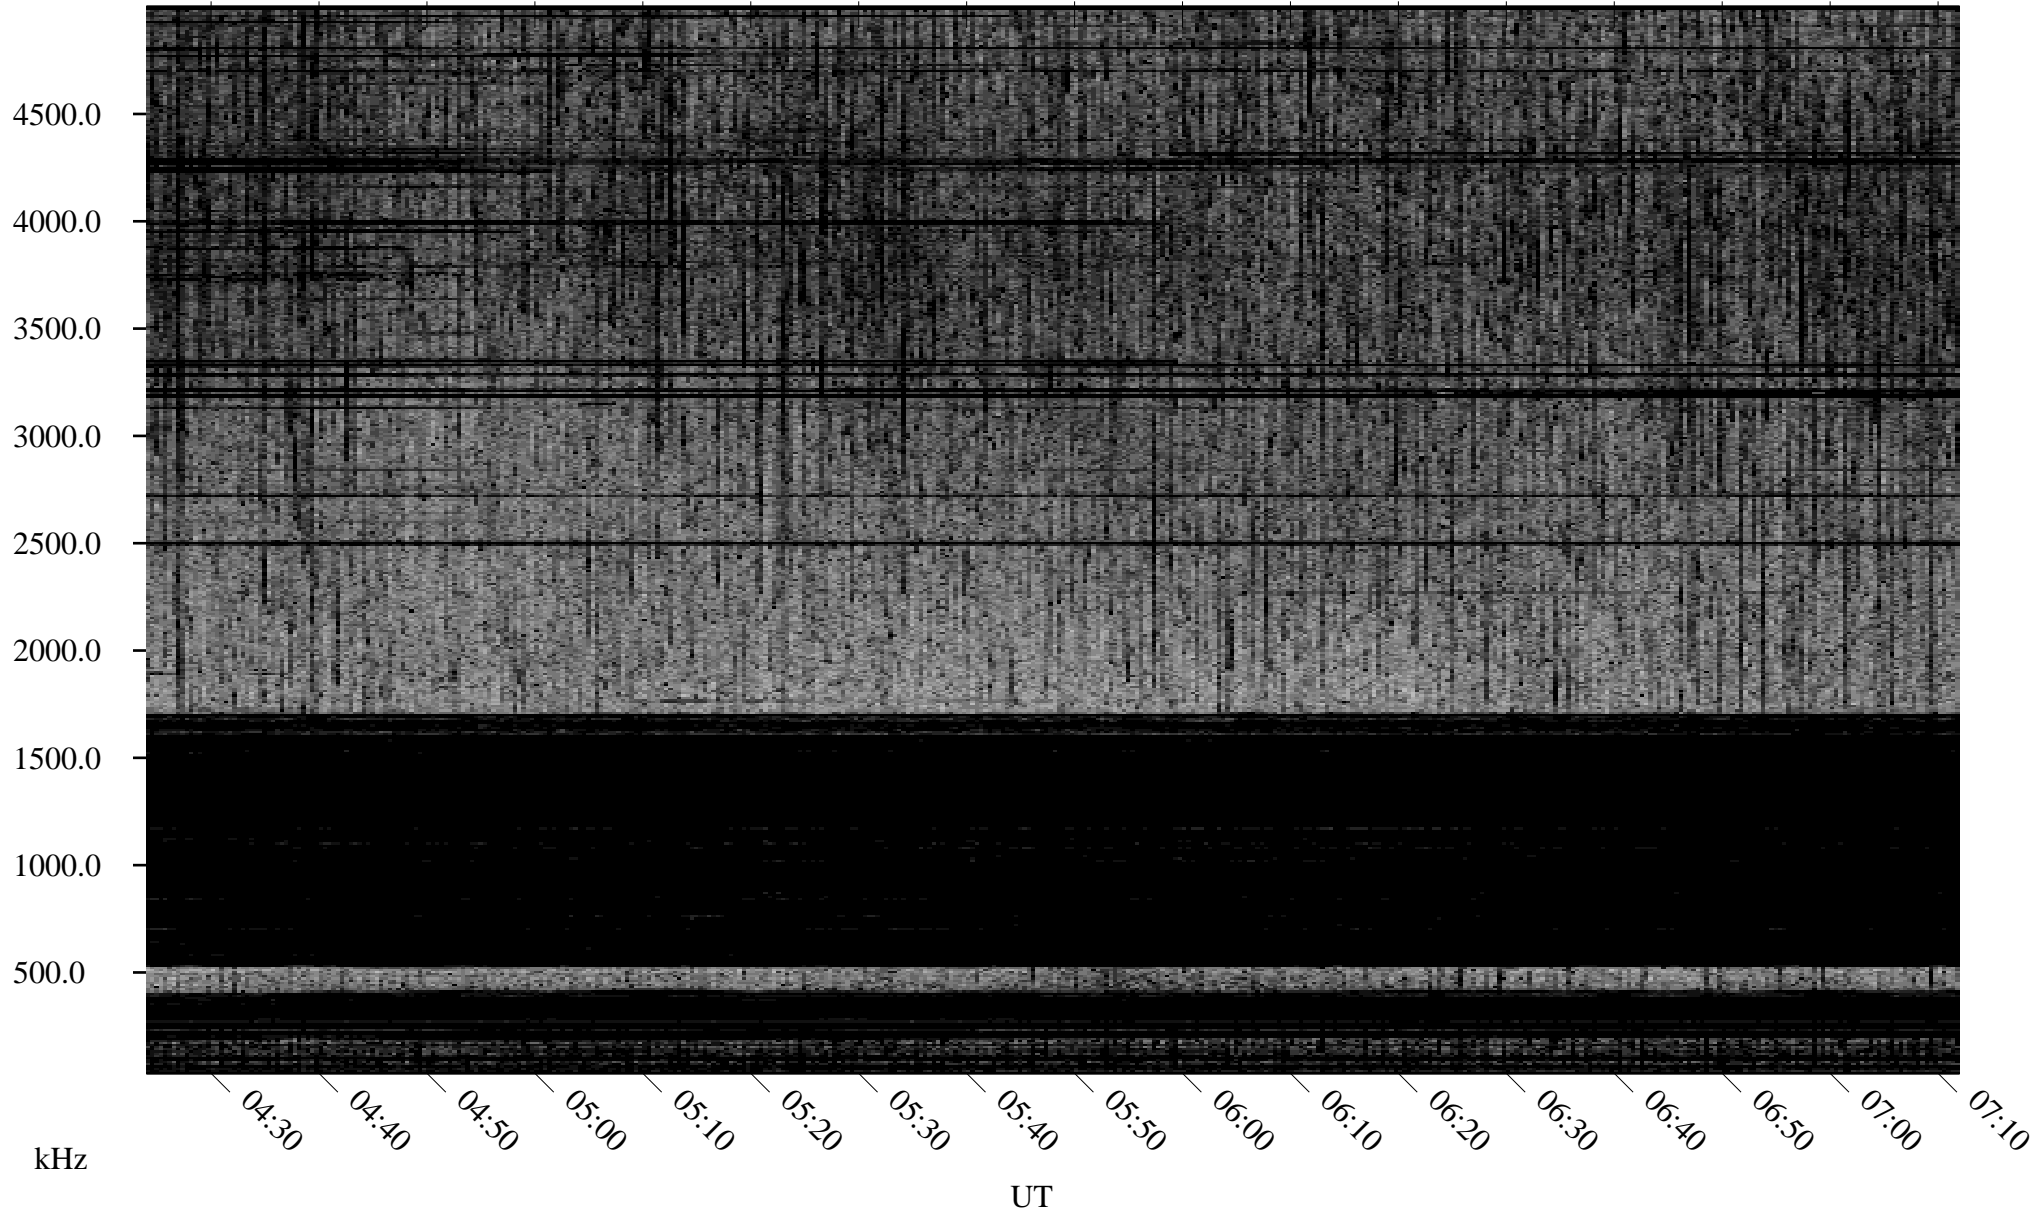

04/24/2007 Churchill, Manitoba

Linear Scale Black = 161 White = 15

CH07114L.R00m max_12

Page 1

04/24/2007 Churchill, Manitoba

Linear Scale Black = 161 White = 15

CH07114L.R00m max_12

Page 2

04/25/2007 Churchill, Manitoba

Linear Scale Black = 161 White = 15

CH07114L.R00m max_12

Page 3

04/25/2007 Churchill, Manitoba

Linear Scale Black = 161 White = 15

CH07114L.R00m max_12

Page 4

04/25/2007 Churchill, Manitoba

Linear Scale Black = 161 White = 15

CH07114L.R00m max_12

Page 5

04/25/2007 Churchill, Manitoba

Linear Scale Black = 161 White = 15

CH07114L.R00m max_12

Page 6

04/25/2007 Churchill, Manitoba

Linear Scale Black = 161 White = 15

CH07114L.R00m max_12

Page 7

04/25/2007 Churchill, Manitoba

Linear Scale Black = 161 White = 15

CH07114L.R00m max_12