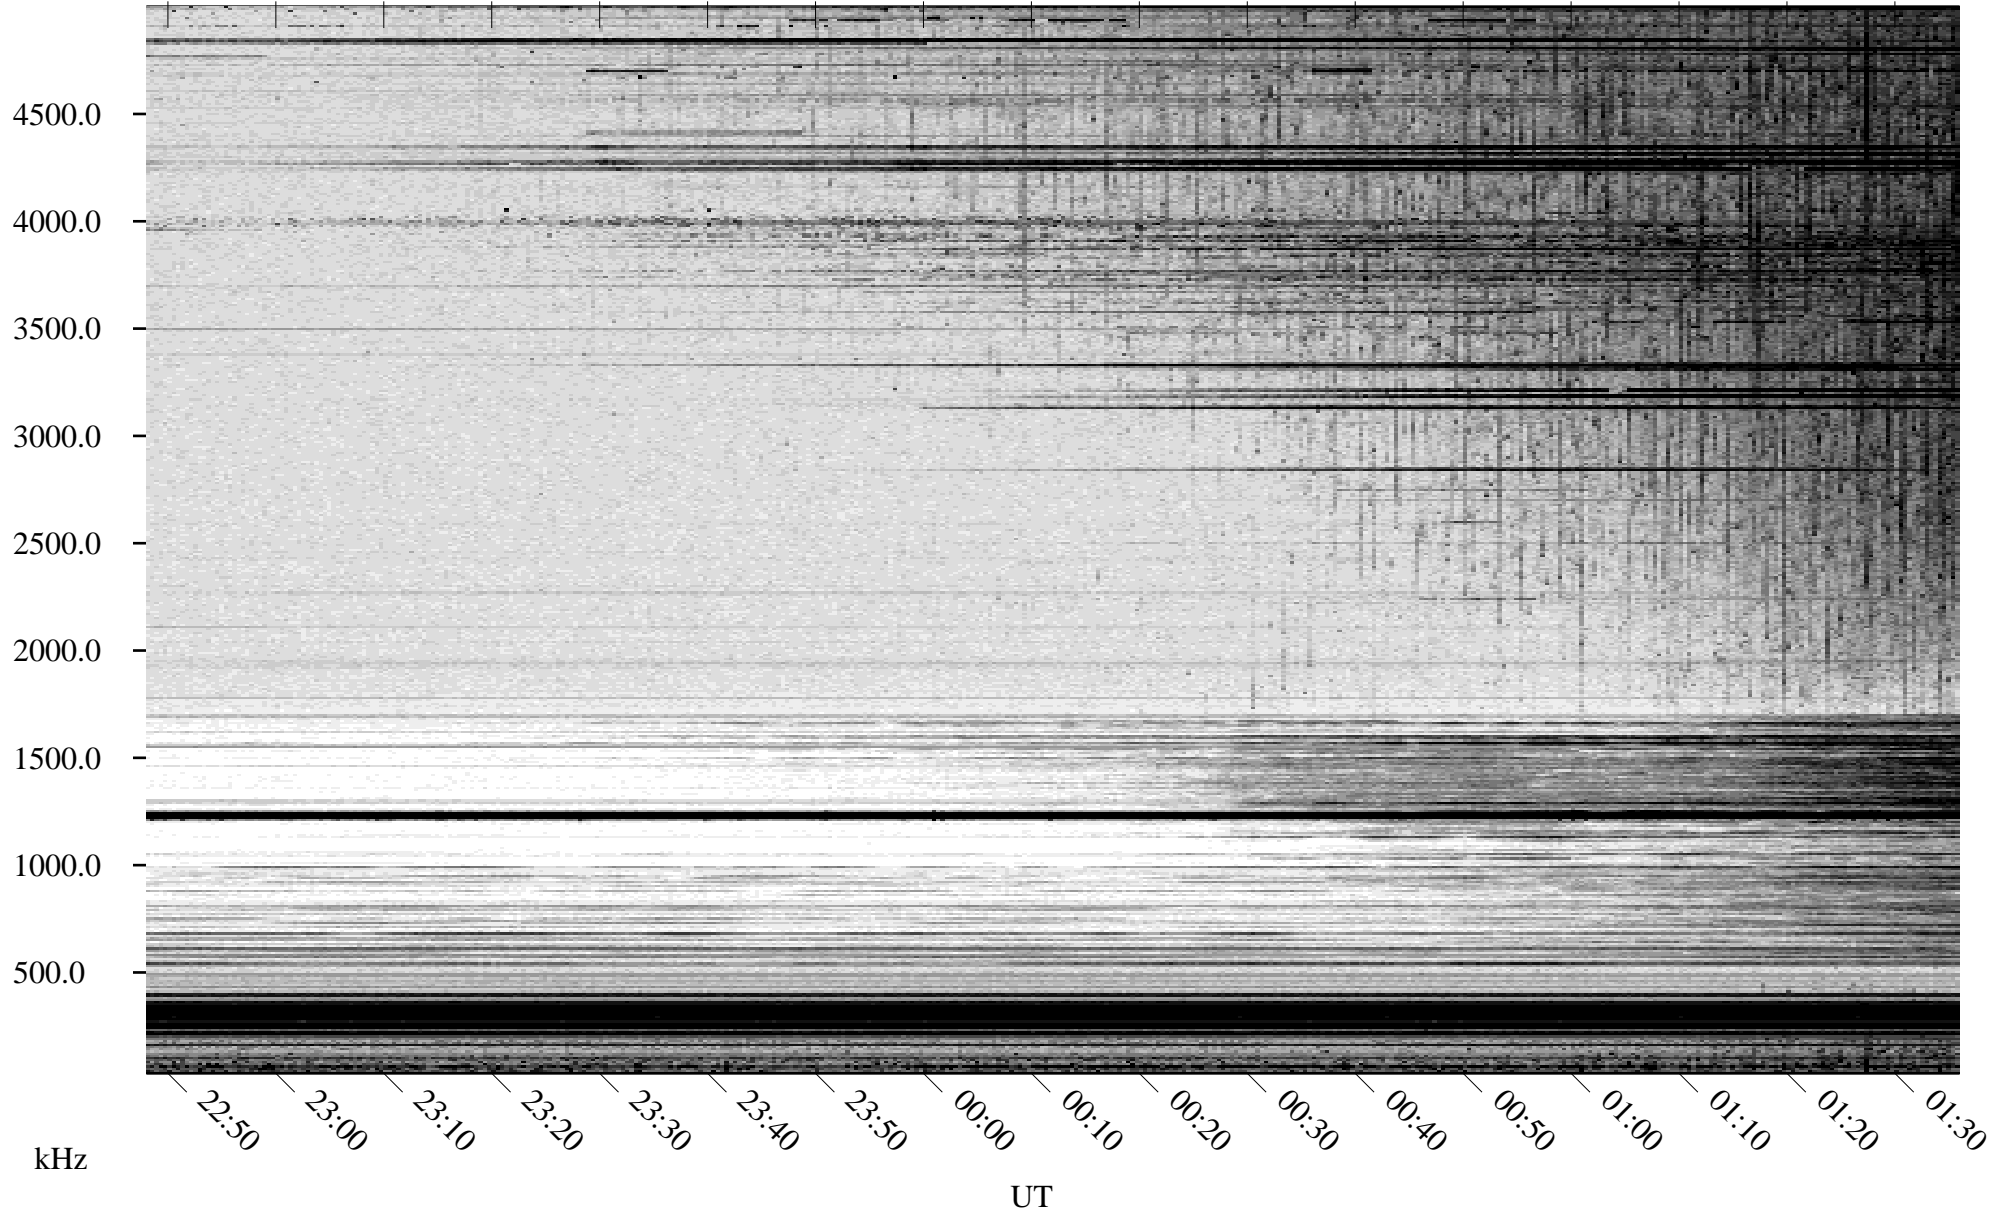

04/24/2007 Churchill, Manitoba

Linear Scale Black = 161 White = 15

CH07114L.R00m max_12

Page 1

04/24/2007 Churchill, Manitoba

Linear Scale Black = 161 White = 15

CH07114L.R00m max_12

Page 2

04/25/2007 Churchill, Manitoba

Linear Scale Black = 161 White = 15

CH07114L.R00m max_12

Page 3

04/25/2007 Churchill, Manitoba

Linear Scale Black = 161 White = 15

CH07114L.R00m max_12

Page 4

04/25/2007 Churchill, Manitoba

Linear Scale Black = 161 White = 15

CH07114L.R00m max_12

Page 5

04/25/2007 Churchill, Manitoba

Linear Scale Black = 161 White = 15

CH07114L.R00m max_12

Page 6

04/25/2007 Churchill, Manitoba

Linear Scale Black = 161 White = 15

CH07114L.R00m max_12

Page 7

04/25/2007 Churchill, Manitoba

Linear Scale Black = 161 White = 15

CH07114L.R00m max_12