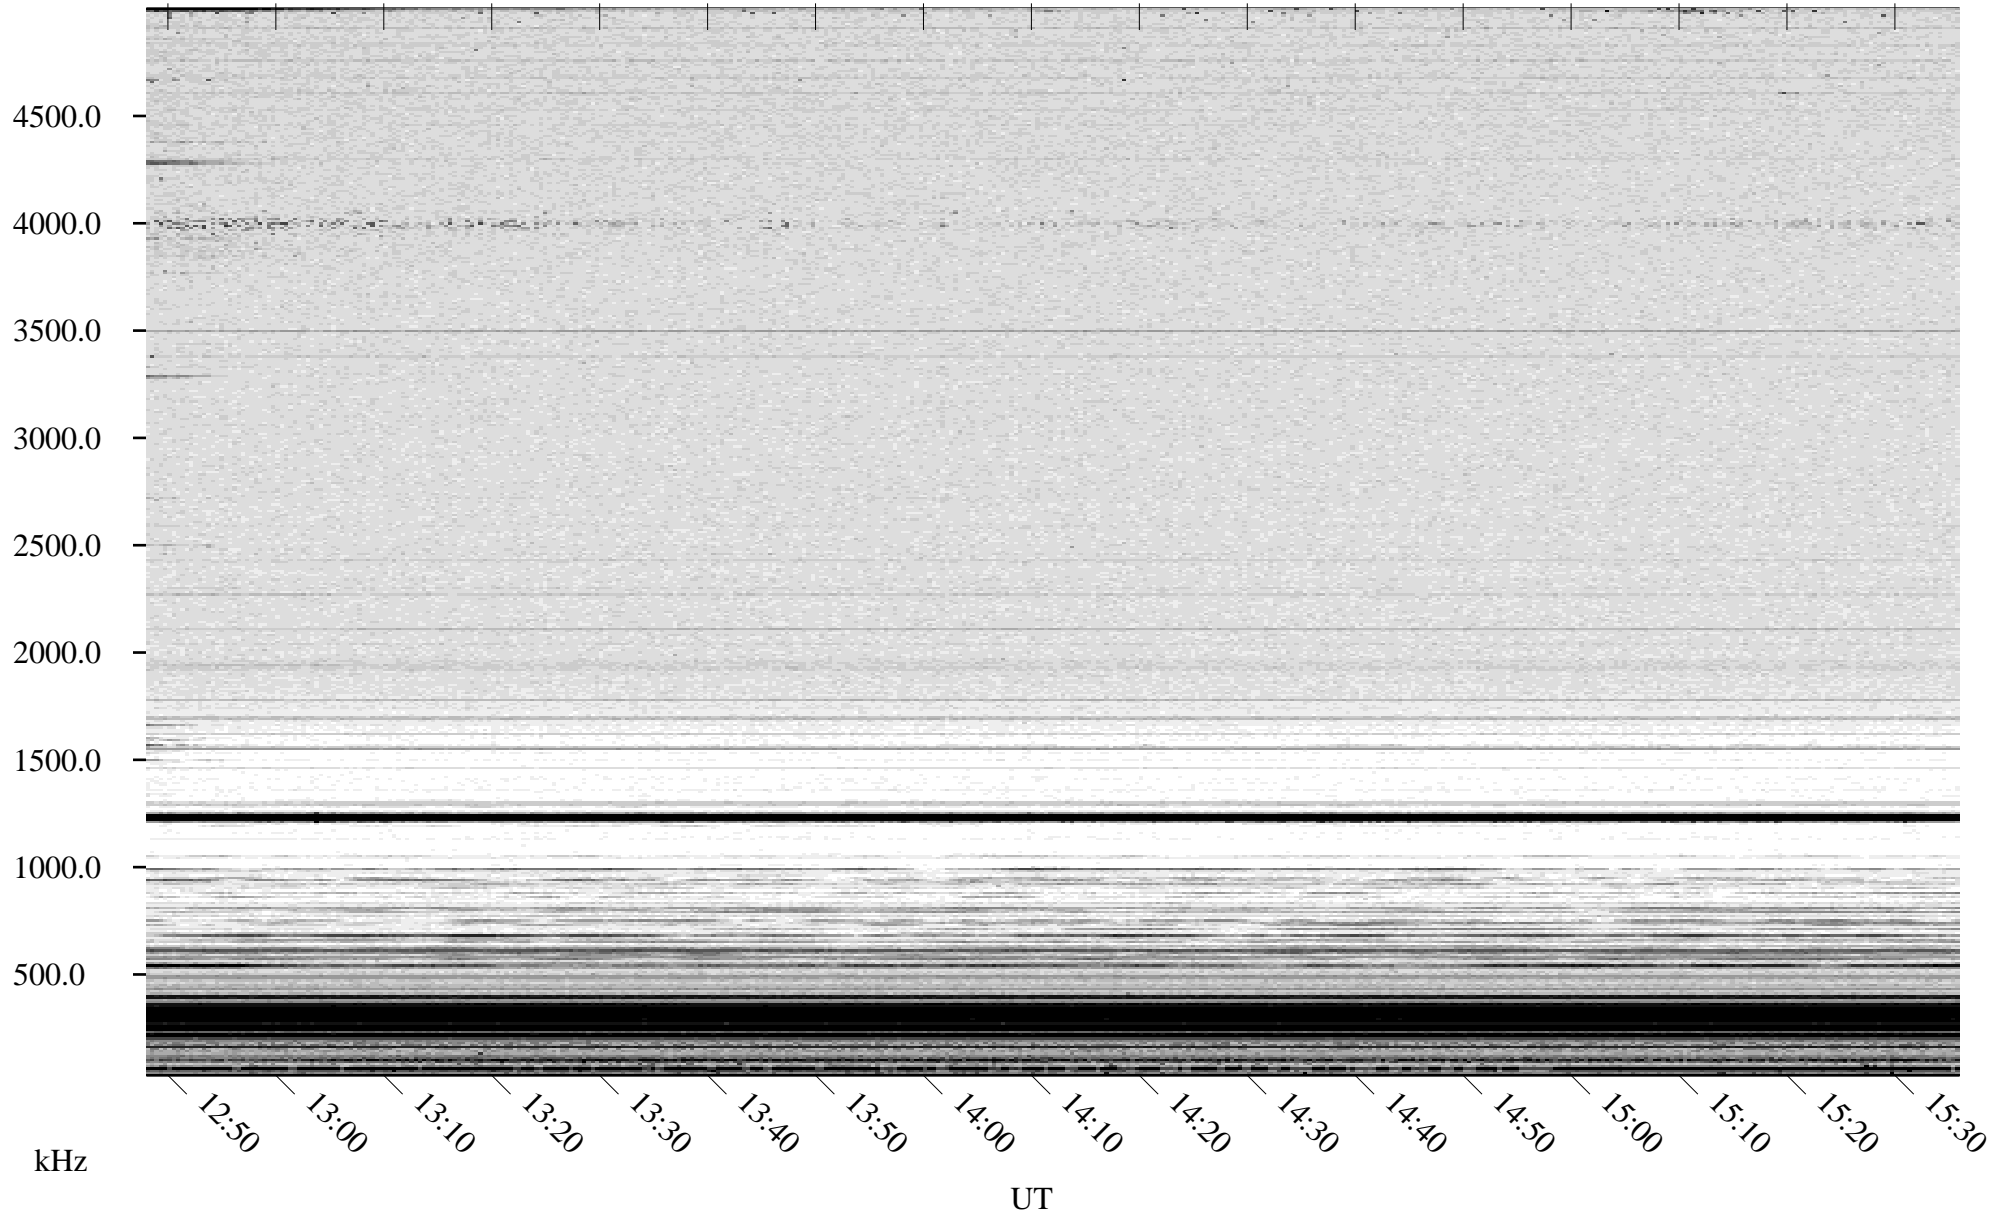

04/24/2007 Churchill, Manitoba

Linear Scale Black = 161 White = 15

CH07114L.R00m max_12

Page 1

04/24/2007 Churchill, Manitoba

Linear Scale Black = 161 White = 15

CH07114L.R00m max_12

Page 2

04/25/2007 Churchill, Manitoba

Linear Scale Black = 161 White = 15

CH07114L.R00m max_12

Page 3

04/25/2007 Churchill, Manitoba

Linear Scale Black = 161 White = 15

CH07114L.R00m max_12

Page 4

04/25/2007 Churchill, Manitoba

Linear Scale Black = 161 White = 15

CH07114L.R00m max_12

Page 5

04/25/2007 Churchill, Manitoba

Linear Scale Black = 161 White = 15

CH07114L.R00m max_12

Page 6

04/25/2007 Churchill, Manitoba

Linear Scale Black = 161 White = 15

CH07114L.R00m max_12

Page 7

04/25/2007 Churchill, Manitoba

Linear Scale Black = 161 White = 15

CH07114L.R00m max_12