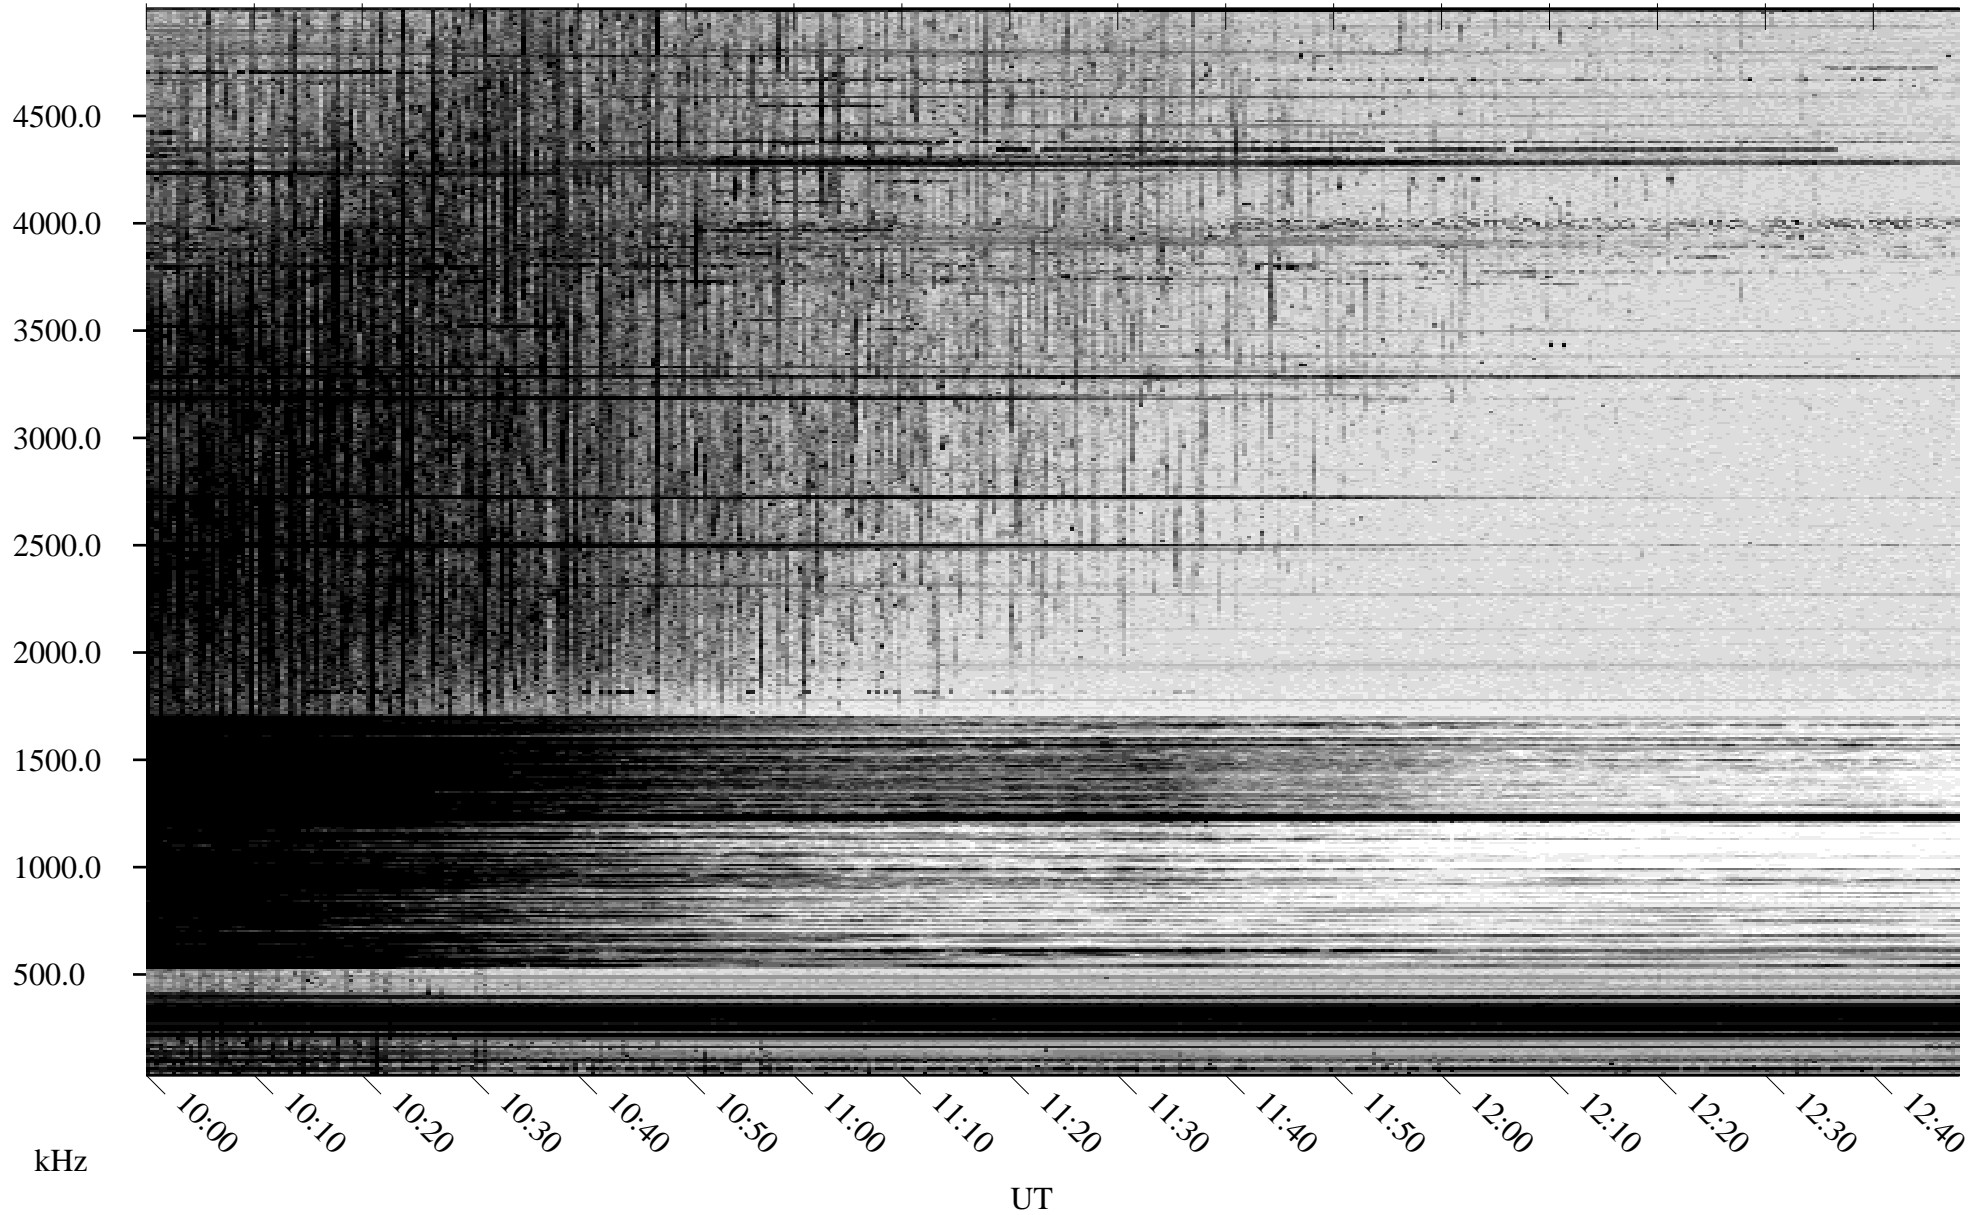

04/24/2007 Churchill, Manitoba

Linear Scale Black = 161 White = 15

CH07114L.R00m max_12

Page 1

04/24/2007 Churchill, Manitoba

Linear Scale Black = 161 White = 15

CH07114L.R00m max_12

Page 2

04/25/2007 Churchill, Manitoba

Linear Scale Black = 161 White = 15

CH07114L.R00m max_12

Page 3

04/25/2007 Churchill, Manitoba

Linear Scale Black = 161 White = 15

CH07114L.R00m max_12

Page 4

04/25/2007 Churchill, Manitoba

Linear Scale Black = 161 White = 15

CH07114L.R00m max_12

Page 5

04/25/2007 Churchill, Manitoba

Linear Scale Black = 161 White = 15

CH07114L.R00m max_12

Page 6

04/25/2007 Churchill, Manitoba

Linear Scale Black = 161 White = 15

CH07114L.R00m max_12

Page 7

04/25/2007 Churchill, Manitoba

Linear Scale Black = 161 White = 15

CH07114L.R00m max_12