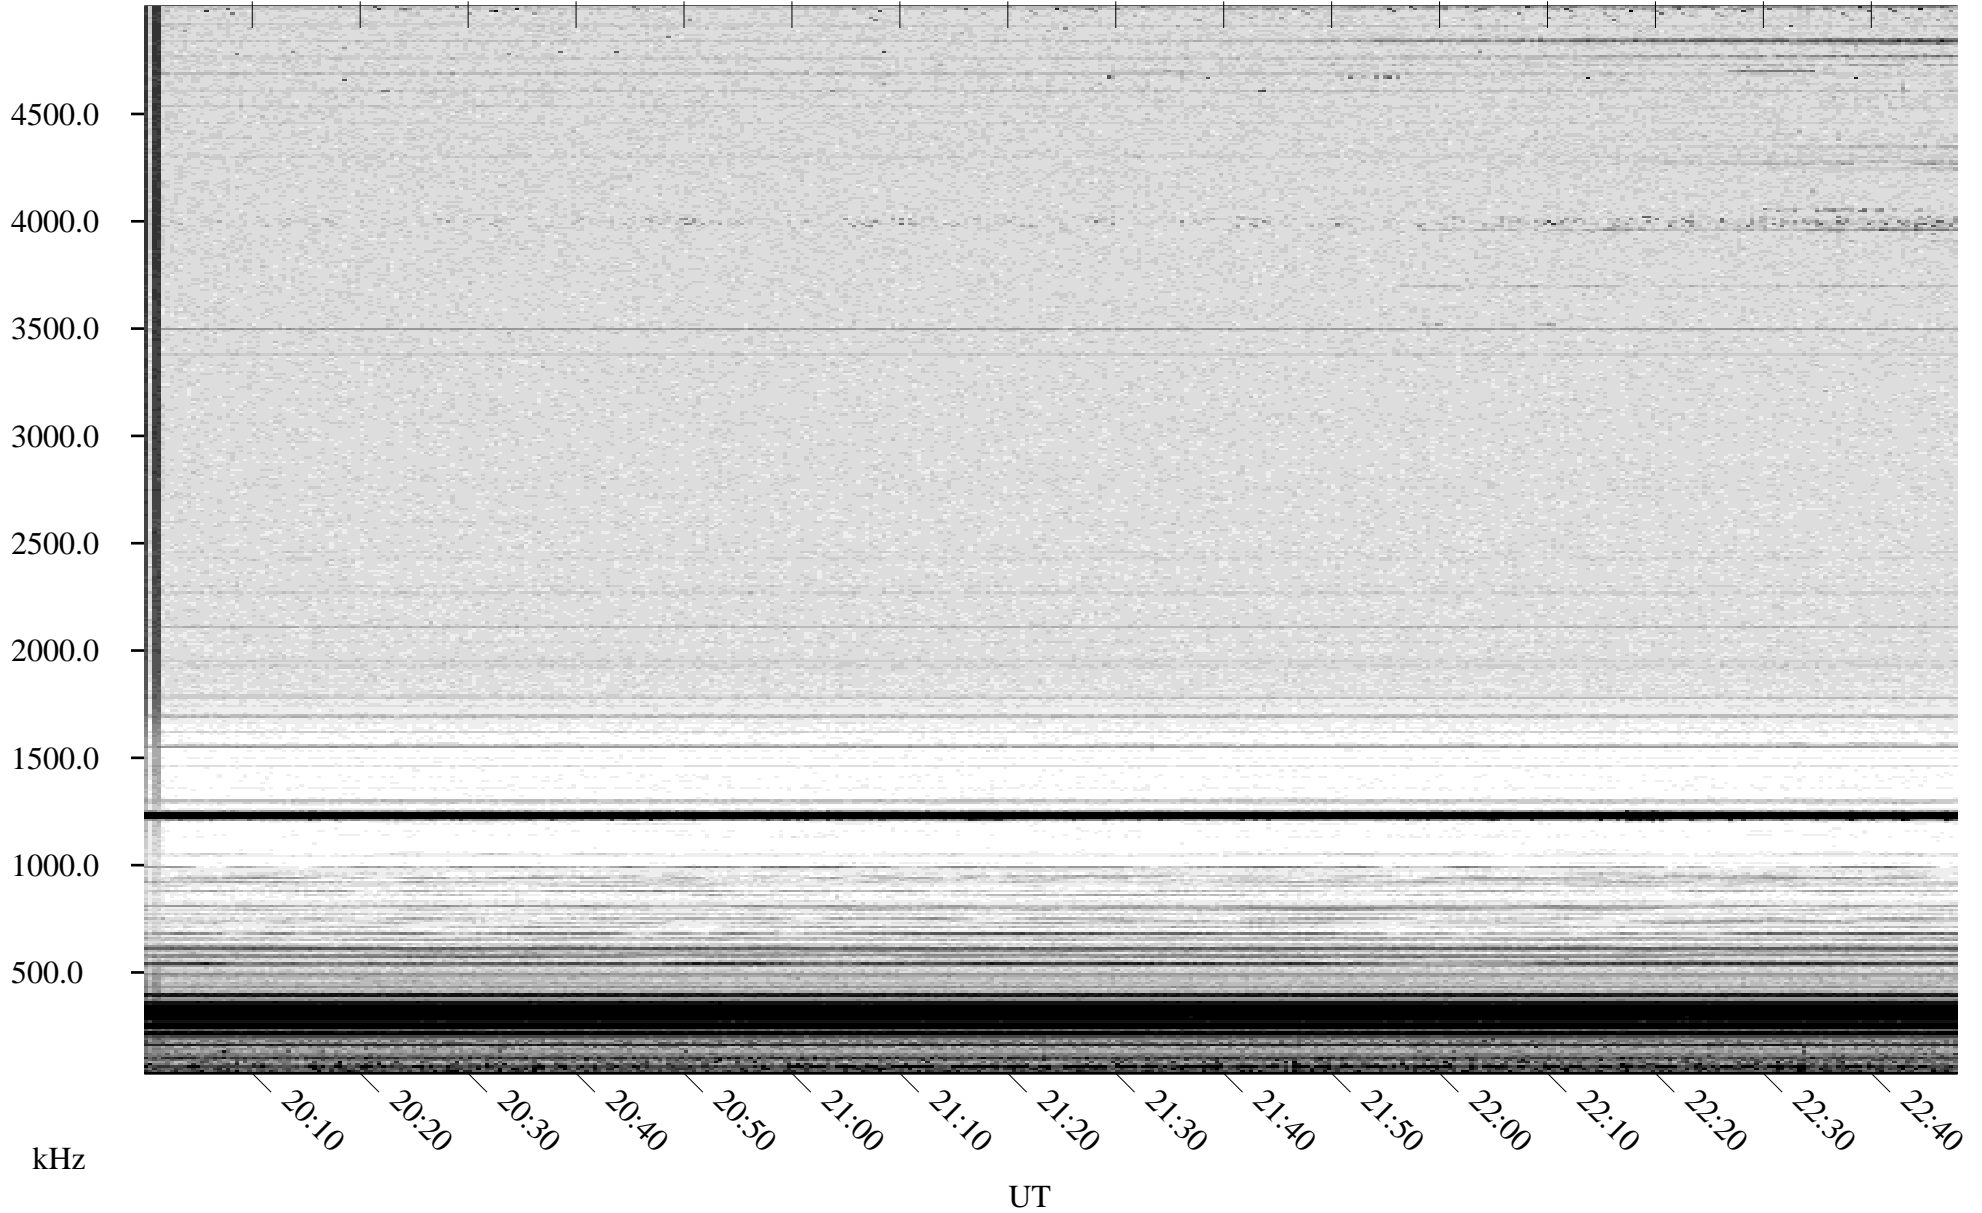

04/24/2007 Churchill, Manitoba

Linear Scale Black = 161 White = 15

CH07114L.R00m max_12

Page 1

04/24/2007 Churchill, Manitoba

Linear Scale Black = 161 White = 15

CH07114L.R00m max_12

Page 2

04/25/2007 Churchill, Manitoba

Linear Scale Black = 161 White = 15

CH07114L.R00m max_12

Page 3

04/25/2007 Churchill, Manitoba

Linear Scale Black = 161 White = 15

CH07114L.R00m max_12

Page 4

04/25/2007 Churchill, Manitoba

Linear Scale Black = 161 White = 15

CH07114L.R00m max_12

Page 5

04/25/2007 Churchill, Manitoba

Linear Scale Black = 161 White = 15

CH07114L.R00m max_12

Page 6

04/25/2007 Churchill, Manitoba

Linear Scale Black = 161 White = 15

CH07114L.R00m max_12

Page 7

04/25/2007 Churchill, Manitoba

Linear Scale Black = 161 White = 15

CH07114L.R00m max_12