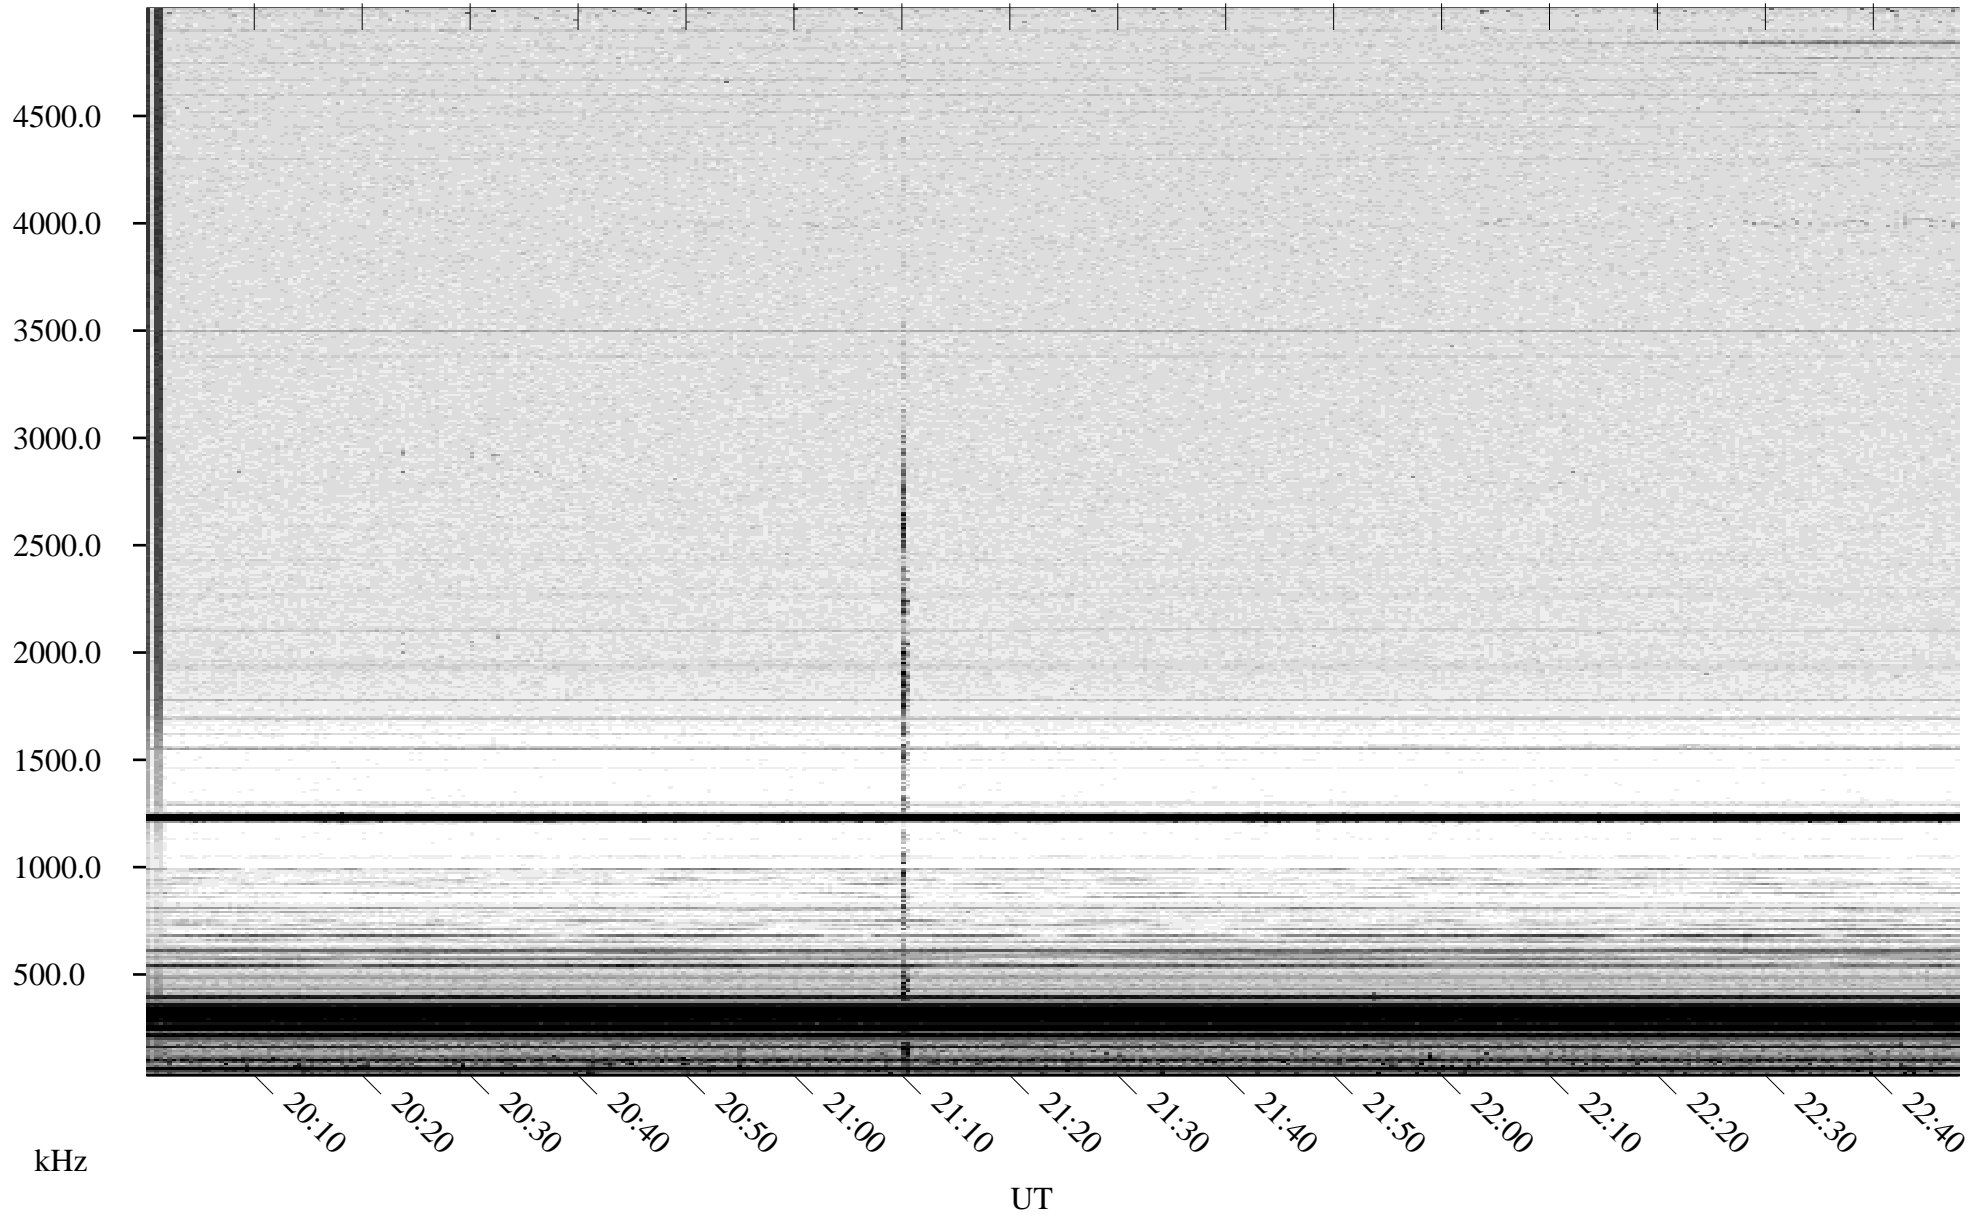

# 04/25/2007 Churchill, Manitoba

Linear Scale    Black = 161    White = 15

CH07115L.R00m max\_12

Page 1

# 04/25/2007 Churchill, Manitoba

Linear Scale    Black = 161    White = 15

CH07115L.R00m max\_12

Page 2

# 04/26/2007 Churchill, Manitoba

Linear Scale    Black = 161    White = 15

CH07115L.R00m max\_12

Page 3

# 04/26/2007 Churchill, Manitoba

Linear Scale    Black = 161    White = 15

CH07115L.R00m max\_12

Page 4