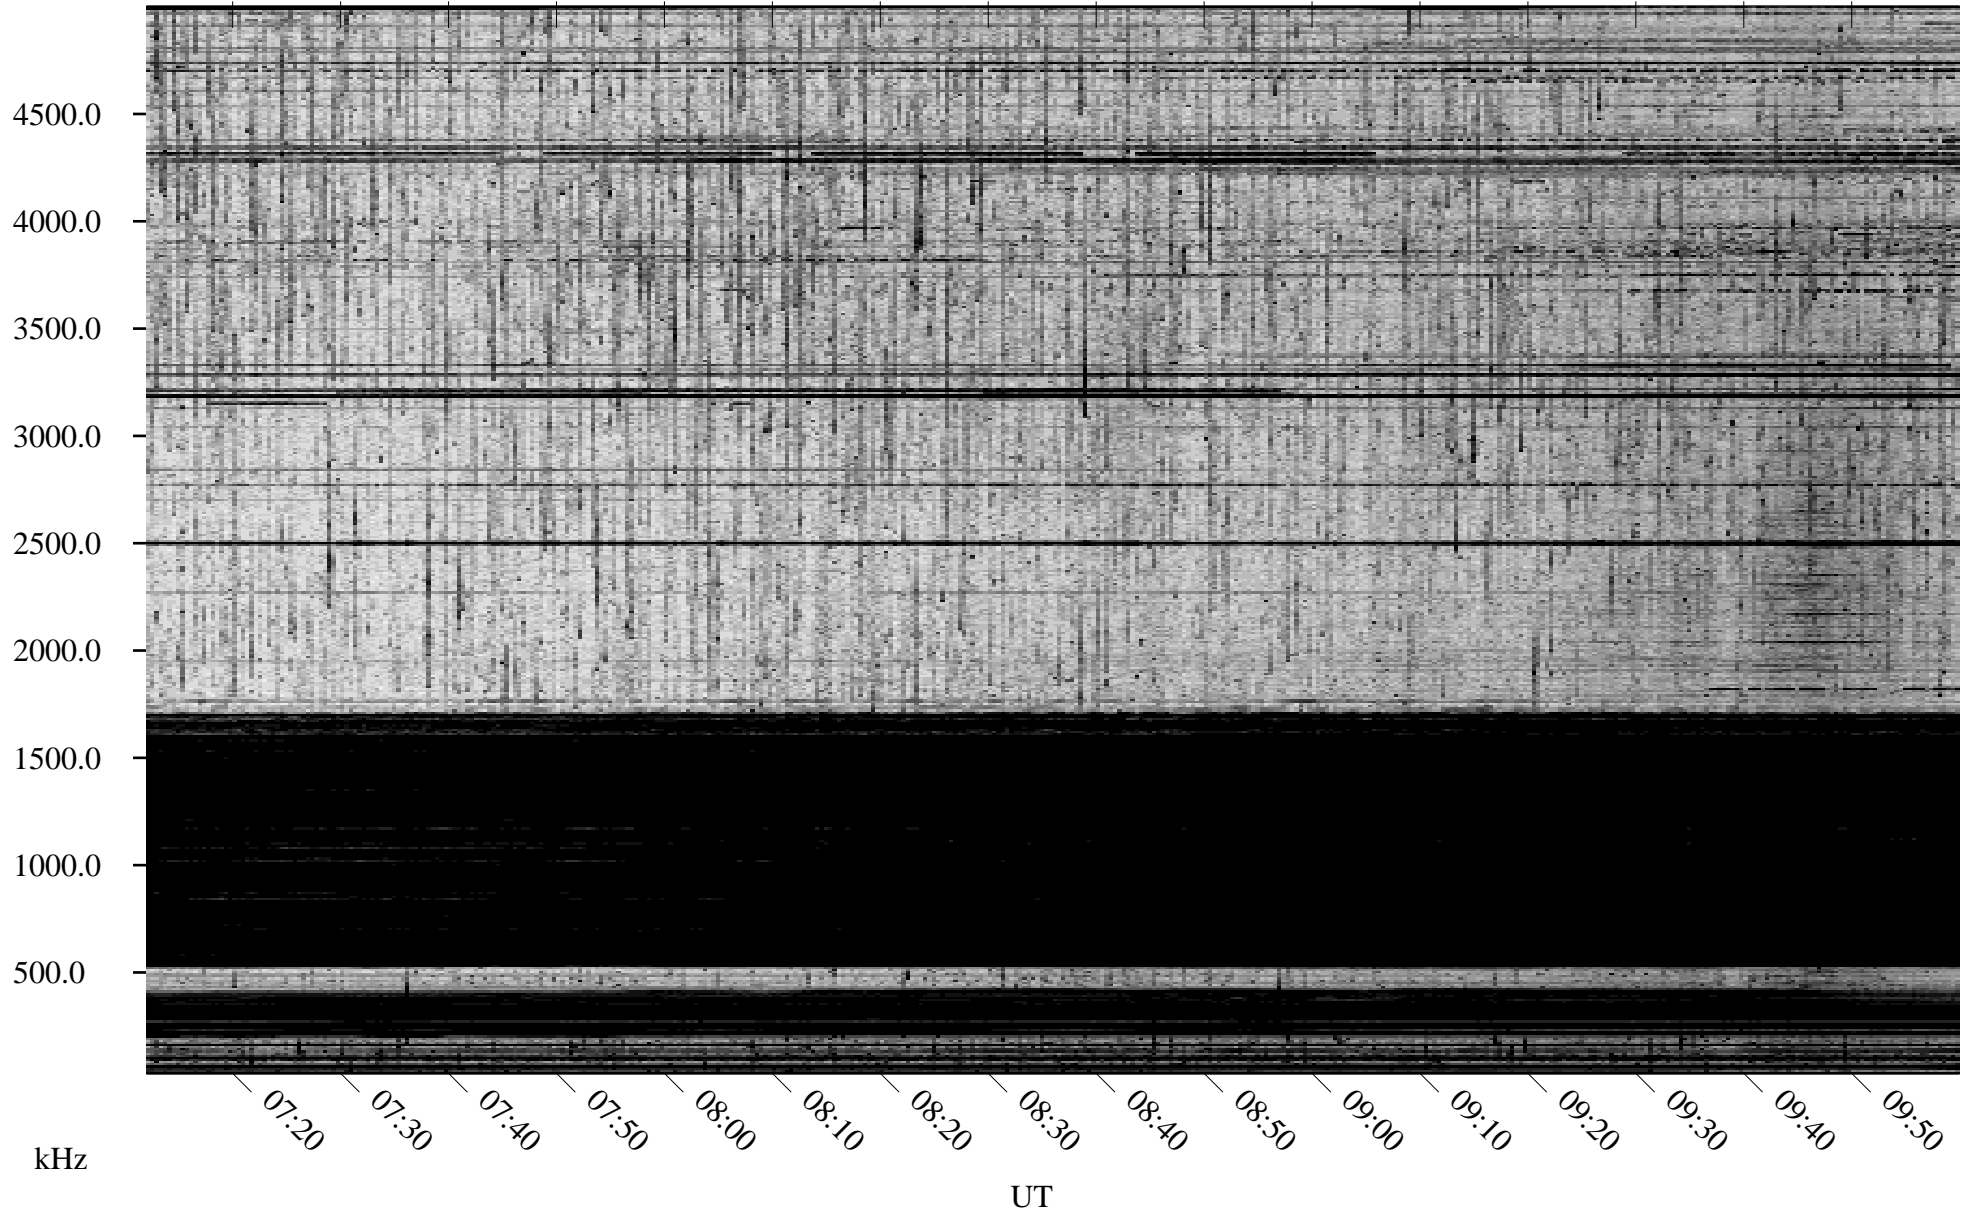

04/26/2007 Churchill, Manitoba

Linear Scale   Black = 161   White = 15

CH07115L.R00m max_12

Page 5