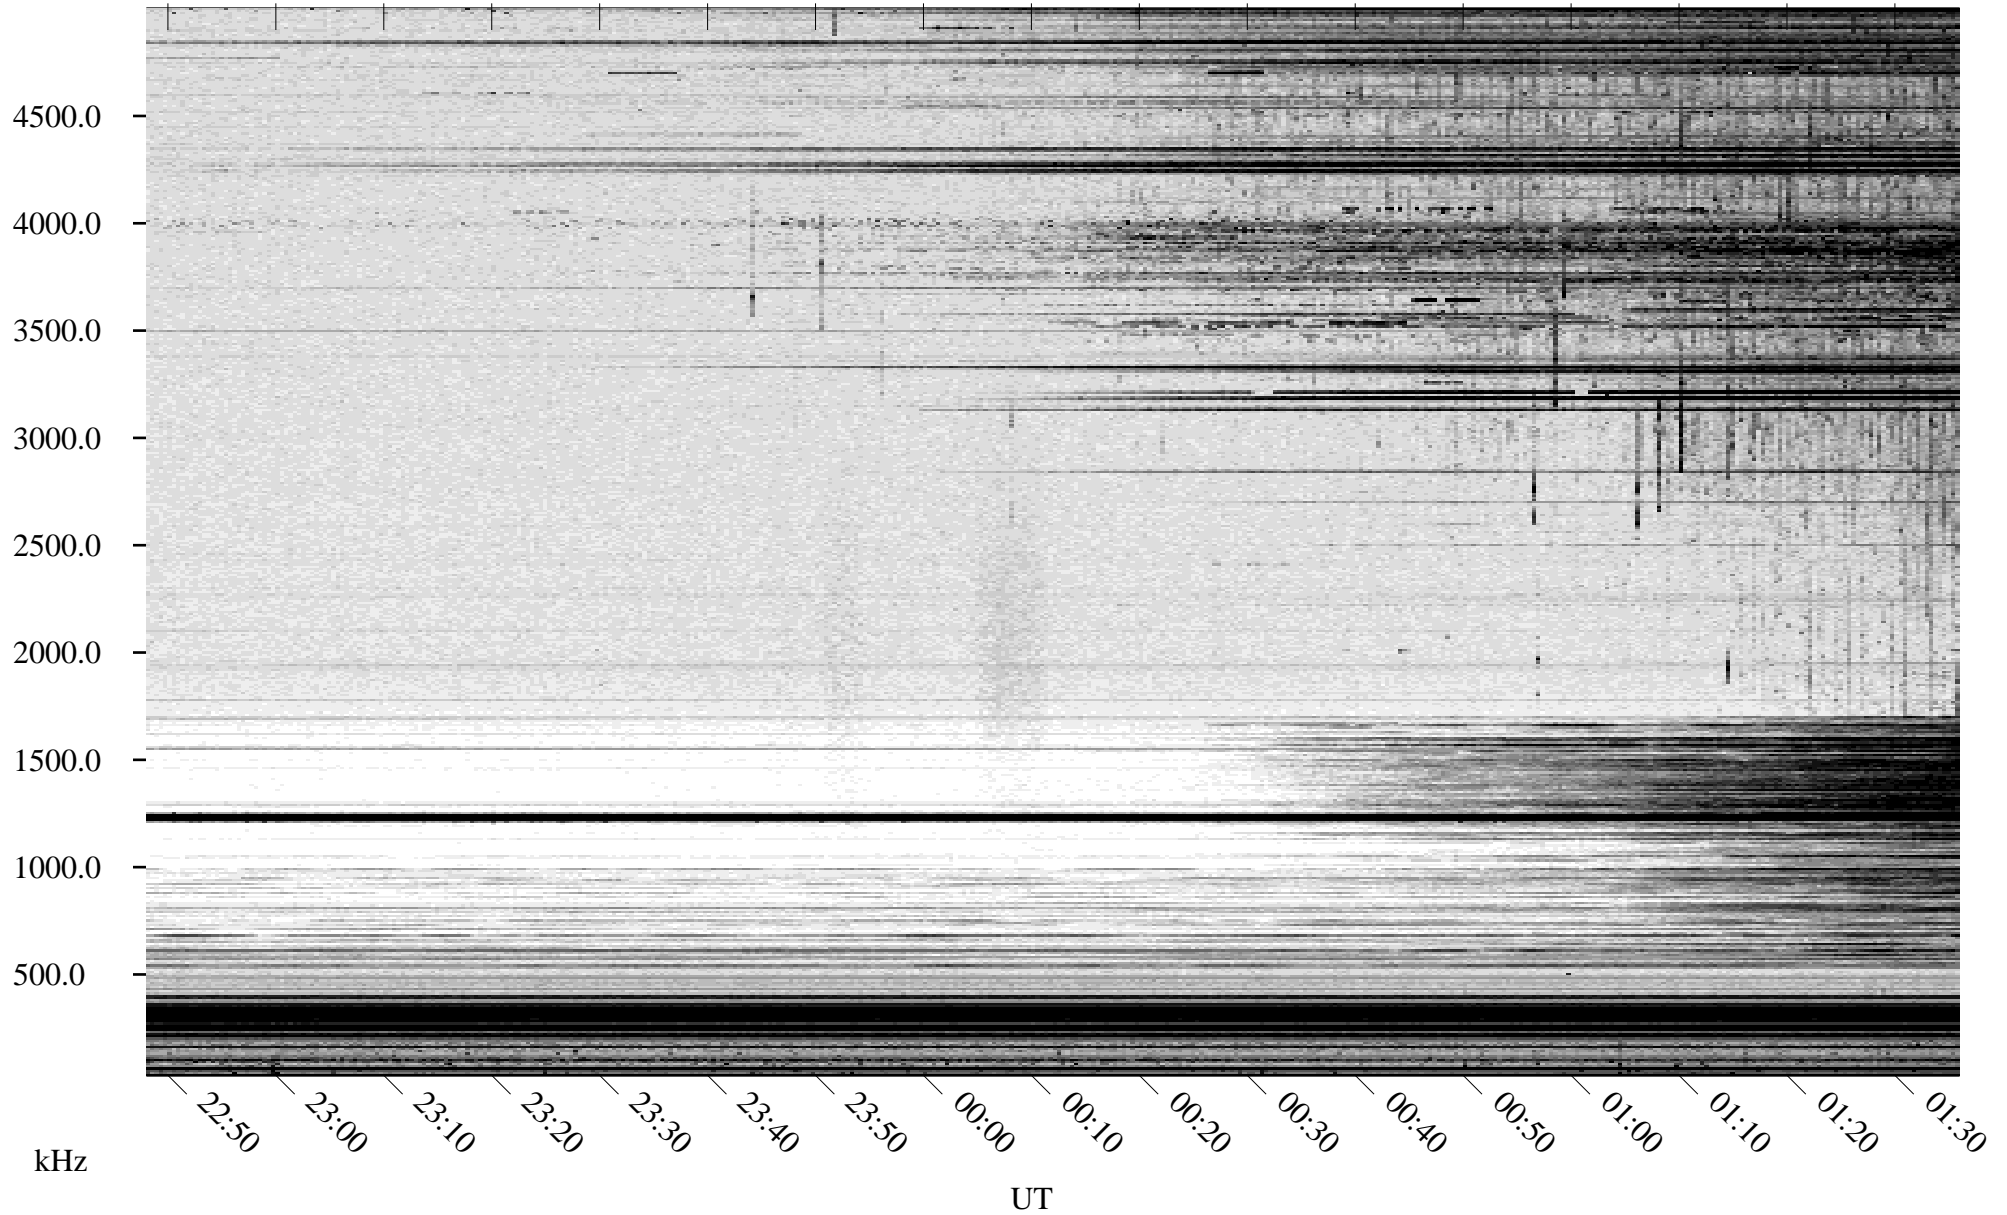

# 04/25/2007 Churchill, Manitoba

Linear Scale    Black = 161    White = 15

CH07115L.R00m max\_12

Page 1

# 04/25/2007 Churchill, Manitoba

Linear Scale    Black = 161    White = 15

CH07115L.R00m max\_12

Page 2

# 04/26/2007 Churchill, Manitoba

Linear Scale    Black = 161    White = 15

CH07115L.R00m max\_12

Page 3

# 04/26/2007 Churchill, Manitoba

Linear Scale    Black = 161    White = 15

CH07115L.R00m max\_12

Page 4