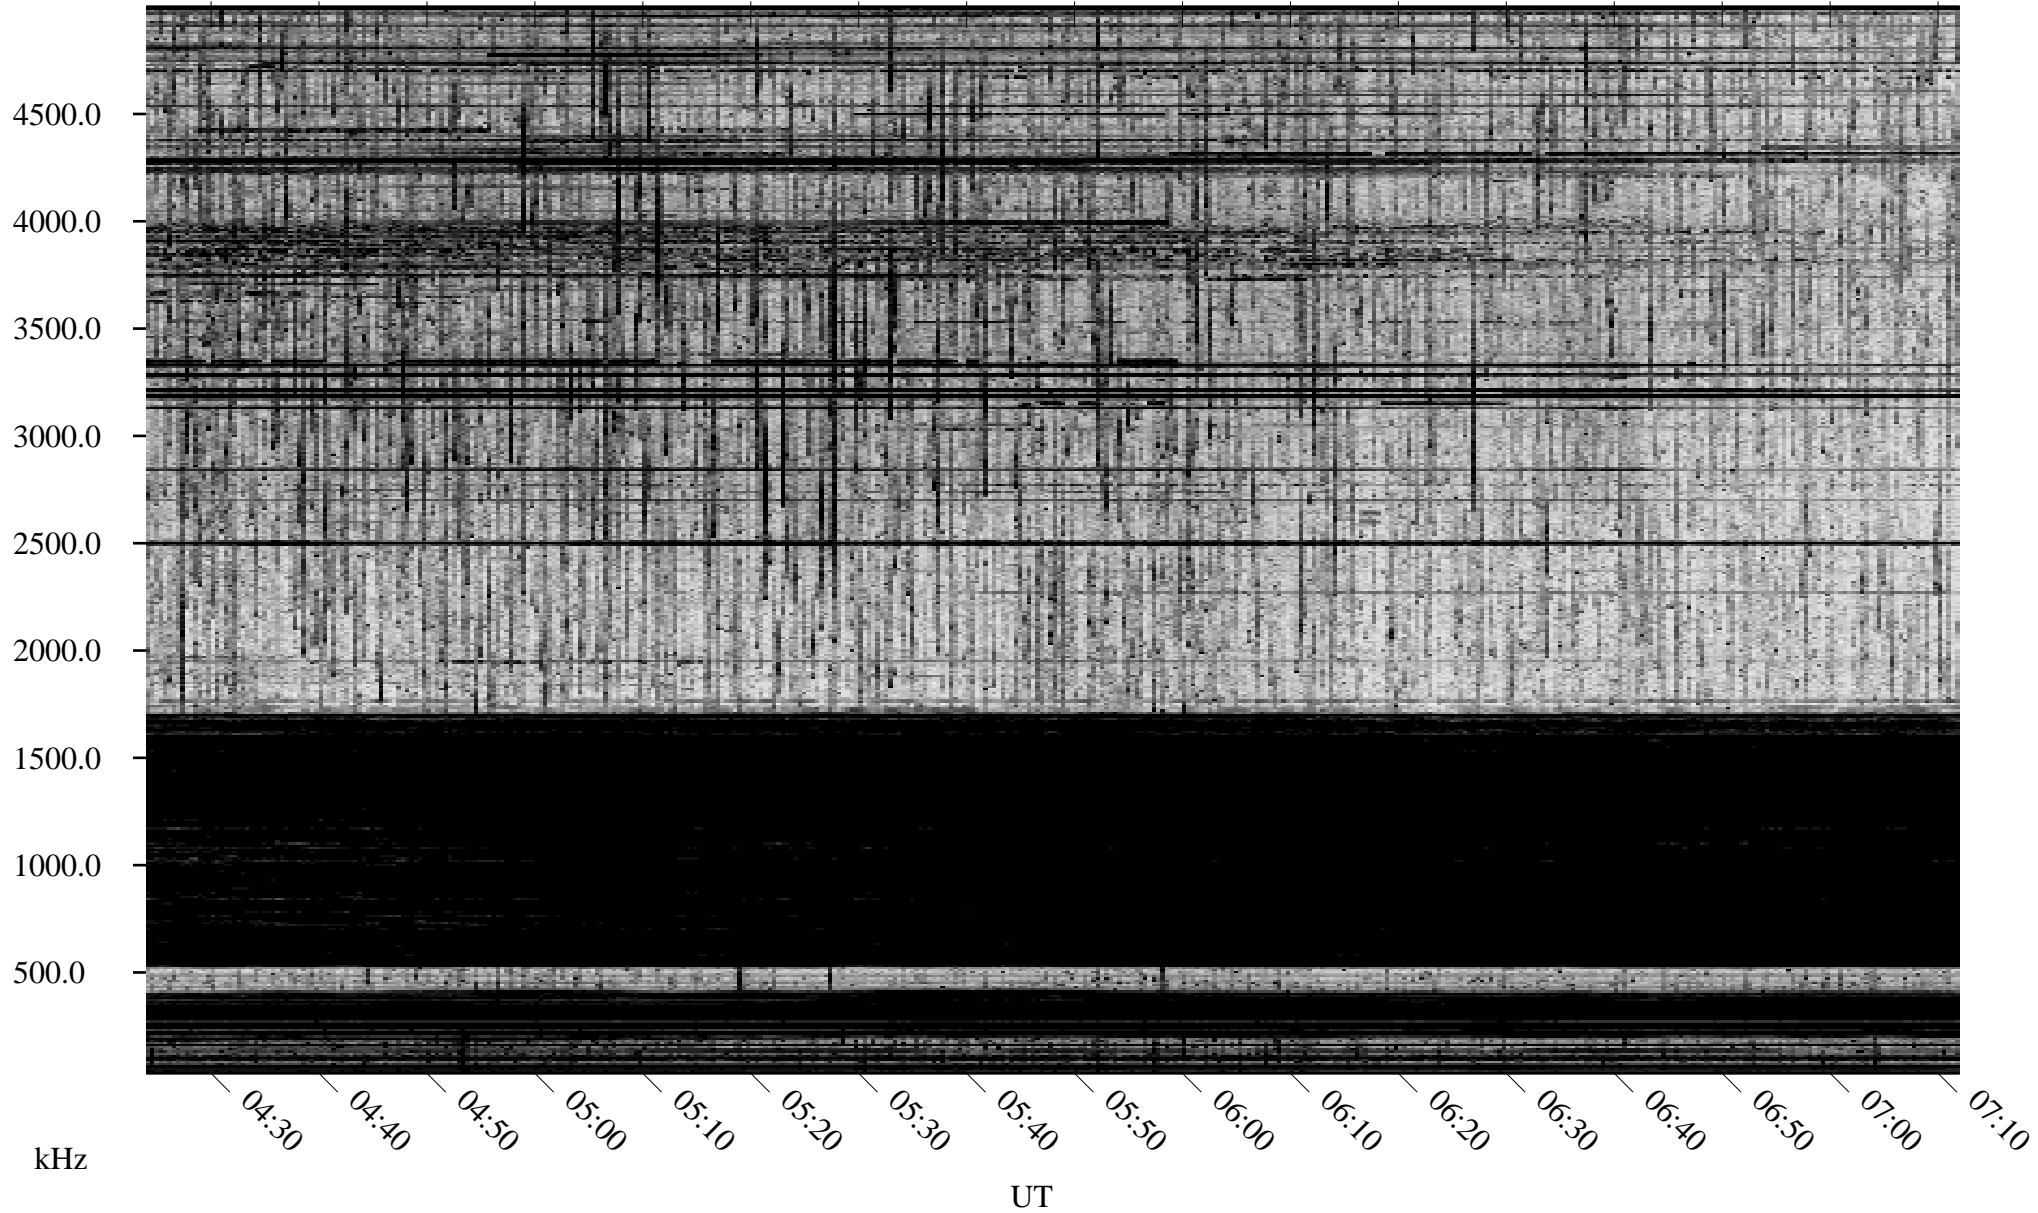

# 04/25/2007 Churchill, Manitoba

Linear Scale    Black = 161    White = 15

CH07115L.R00m max\_12

Page 1

# 04/25/2007 Churchill, Manitoba

Linear Scale    Black = 161    White = 15

CH07115L.R00m max\_12

Page 2

# 04/26/2007 Churchill, Manitoba

Linear Scale    Black = 161    White = 15

CH07115L.R00m max\_12

Page 3

# 04/26/2007 Churchill, Manitoba

Linear Scale    Black = 161    White = 15

CH07115L.R00m max\_12

Page 4