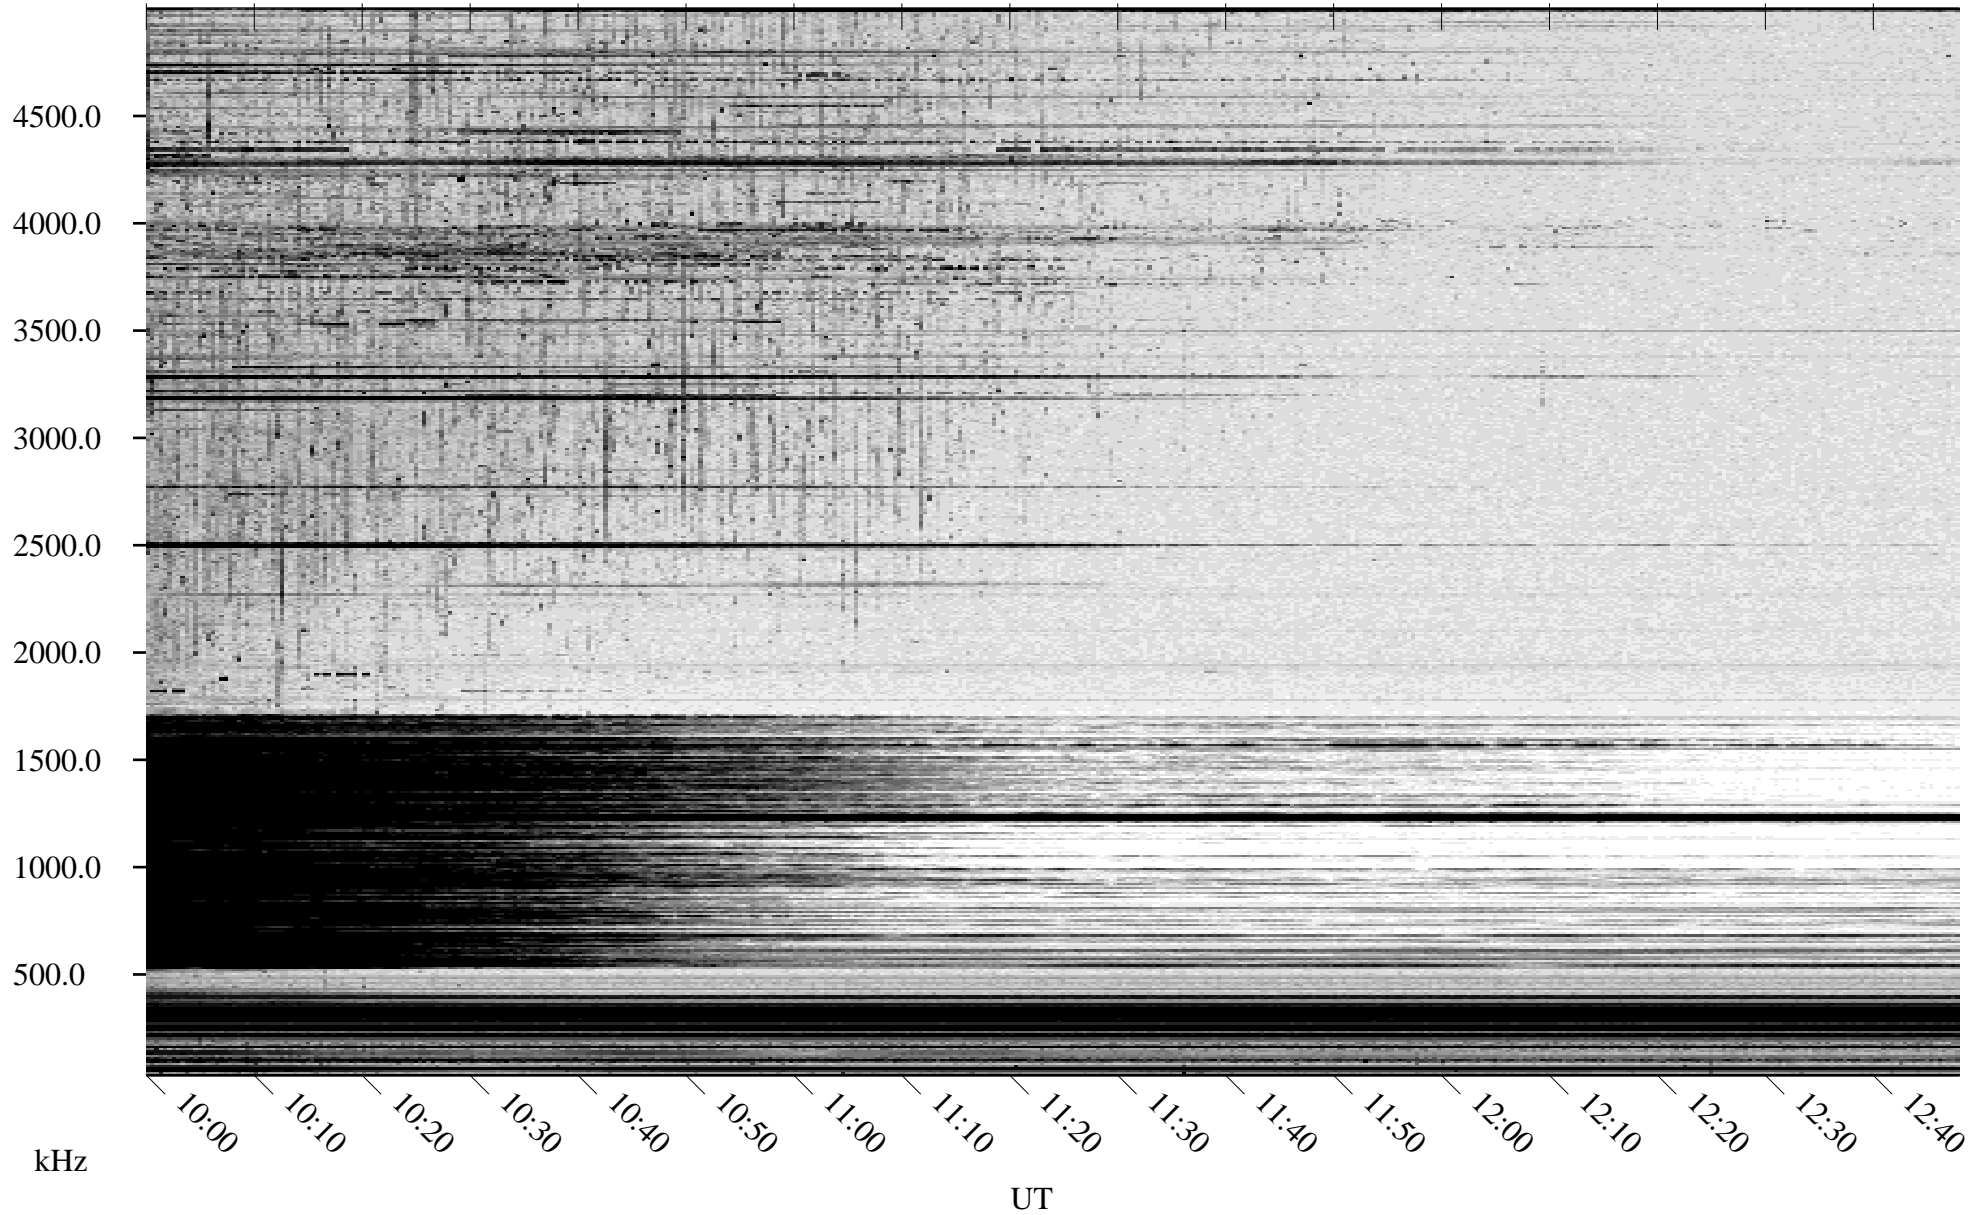

# 04/26/2007 Churchill, Manitoba

Linear Scale    Black = 161    White = 15

CH07115L.R00m max\_12

Page 5

# 04/26/2007 Churchill, Manitoba

Linear Scale    Black = 161    White = 15

CH07115L.R00m max\_12

Page 6