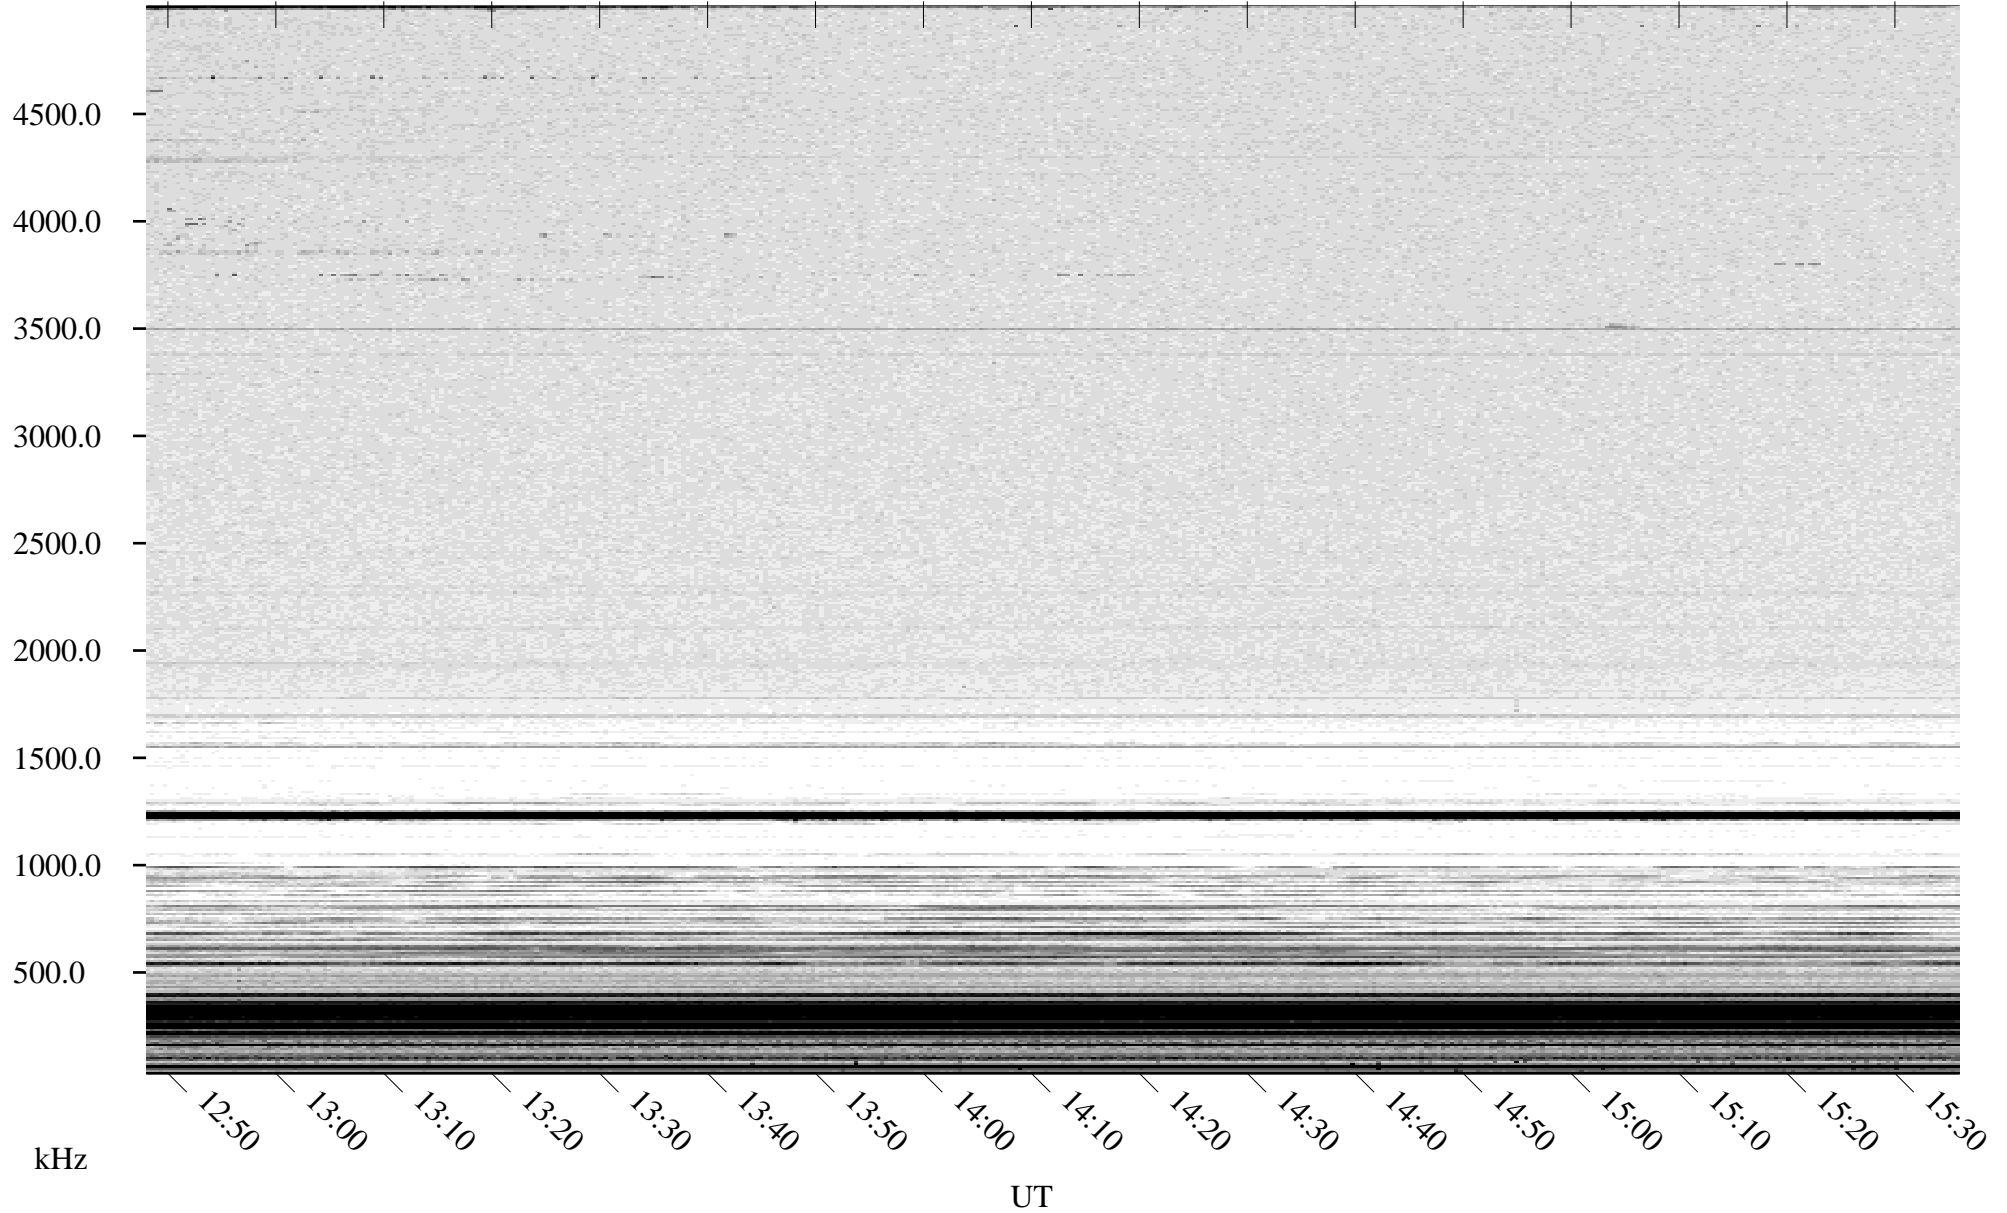

# 04/26/2007 Churchill, Manitoba

Linear Scale    Black = 161    White = 15

CH07115L.R00m max\_12

Page 5

# 04/26/2007 Churchill, Manitoba

Linear Scale    Black = 161    White = 15

CH07115L.R00m max\_12

Page 6

# 04/26/2007 Churchill, Manitoba

Linear Scale    Black = 161    White = 15

CH07115L.R00m max\_12

Page 7

# 04/26/2007 Churchill, Manitoba

Linear Scale    Black = 161    White = 15

CH07115L.R00m max\_12