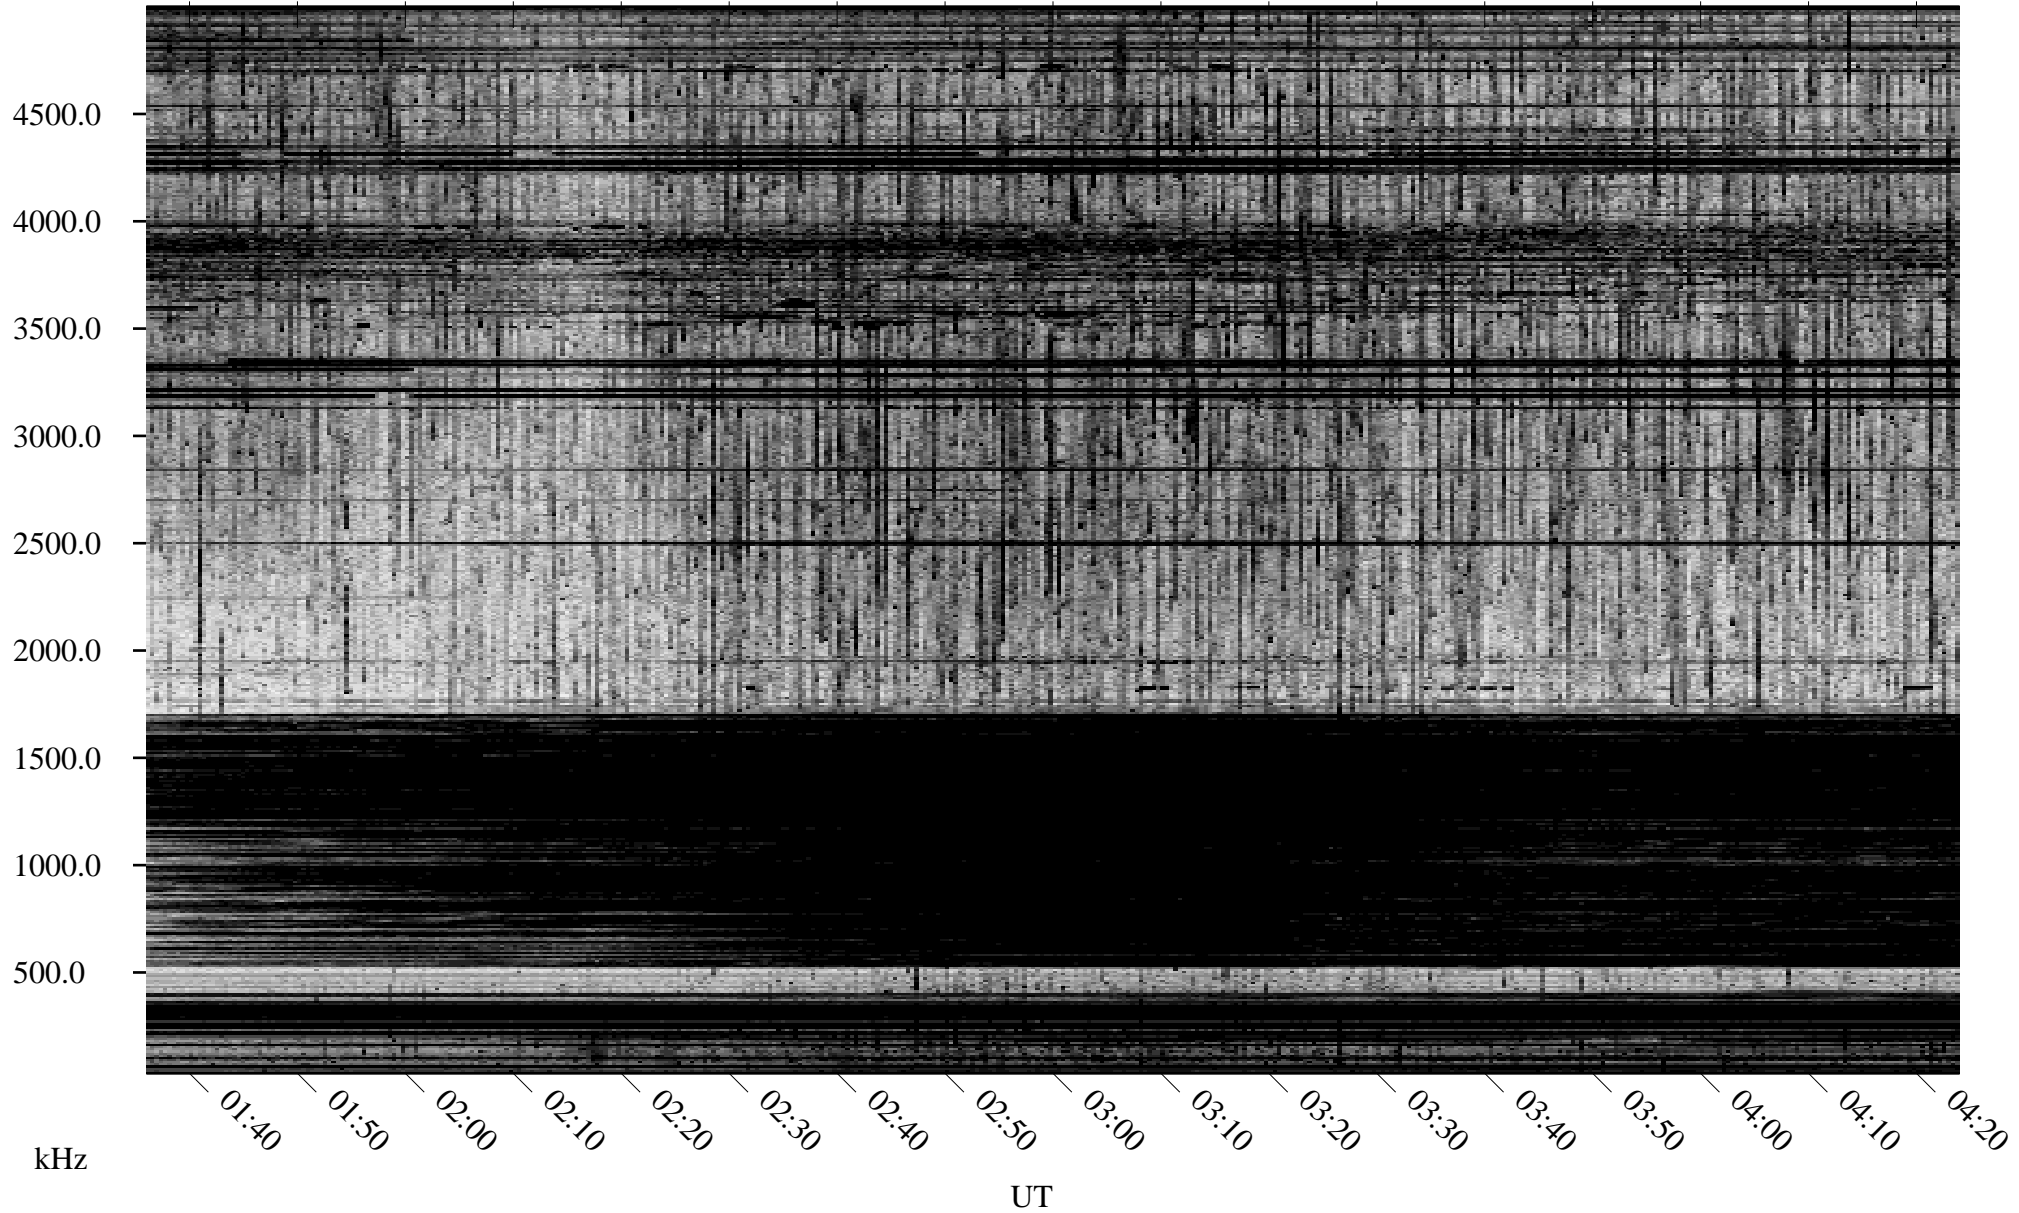

# 04/25/2007 Churchill, Manitoba

Linear Scale    Black = 161    White = 15

CH07115L.R00m max\_12

Page 1

# 04/25/2007 Churchill, Manitoba

Linear Scale    Black = 161    White = 15

CH07115L.R00m max\_12

Page 2

# 04/26/2007 Churchill, Manitoba

Linear Scale    Black = 161    White = 15

CH07115L.R00m max\_12

Page 3

# 04/26/2007 Churchill, Manitoba

Linear Scale    Black = 161    White = 15

CH07115L.R00m max\_12

Page 4