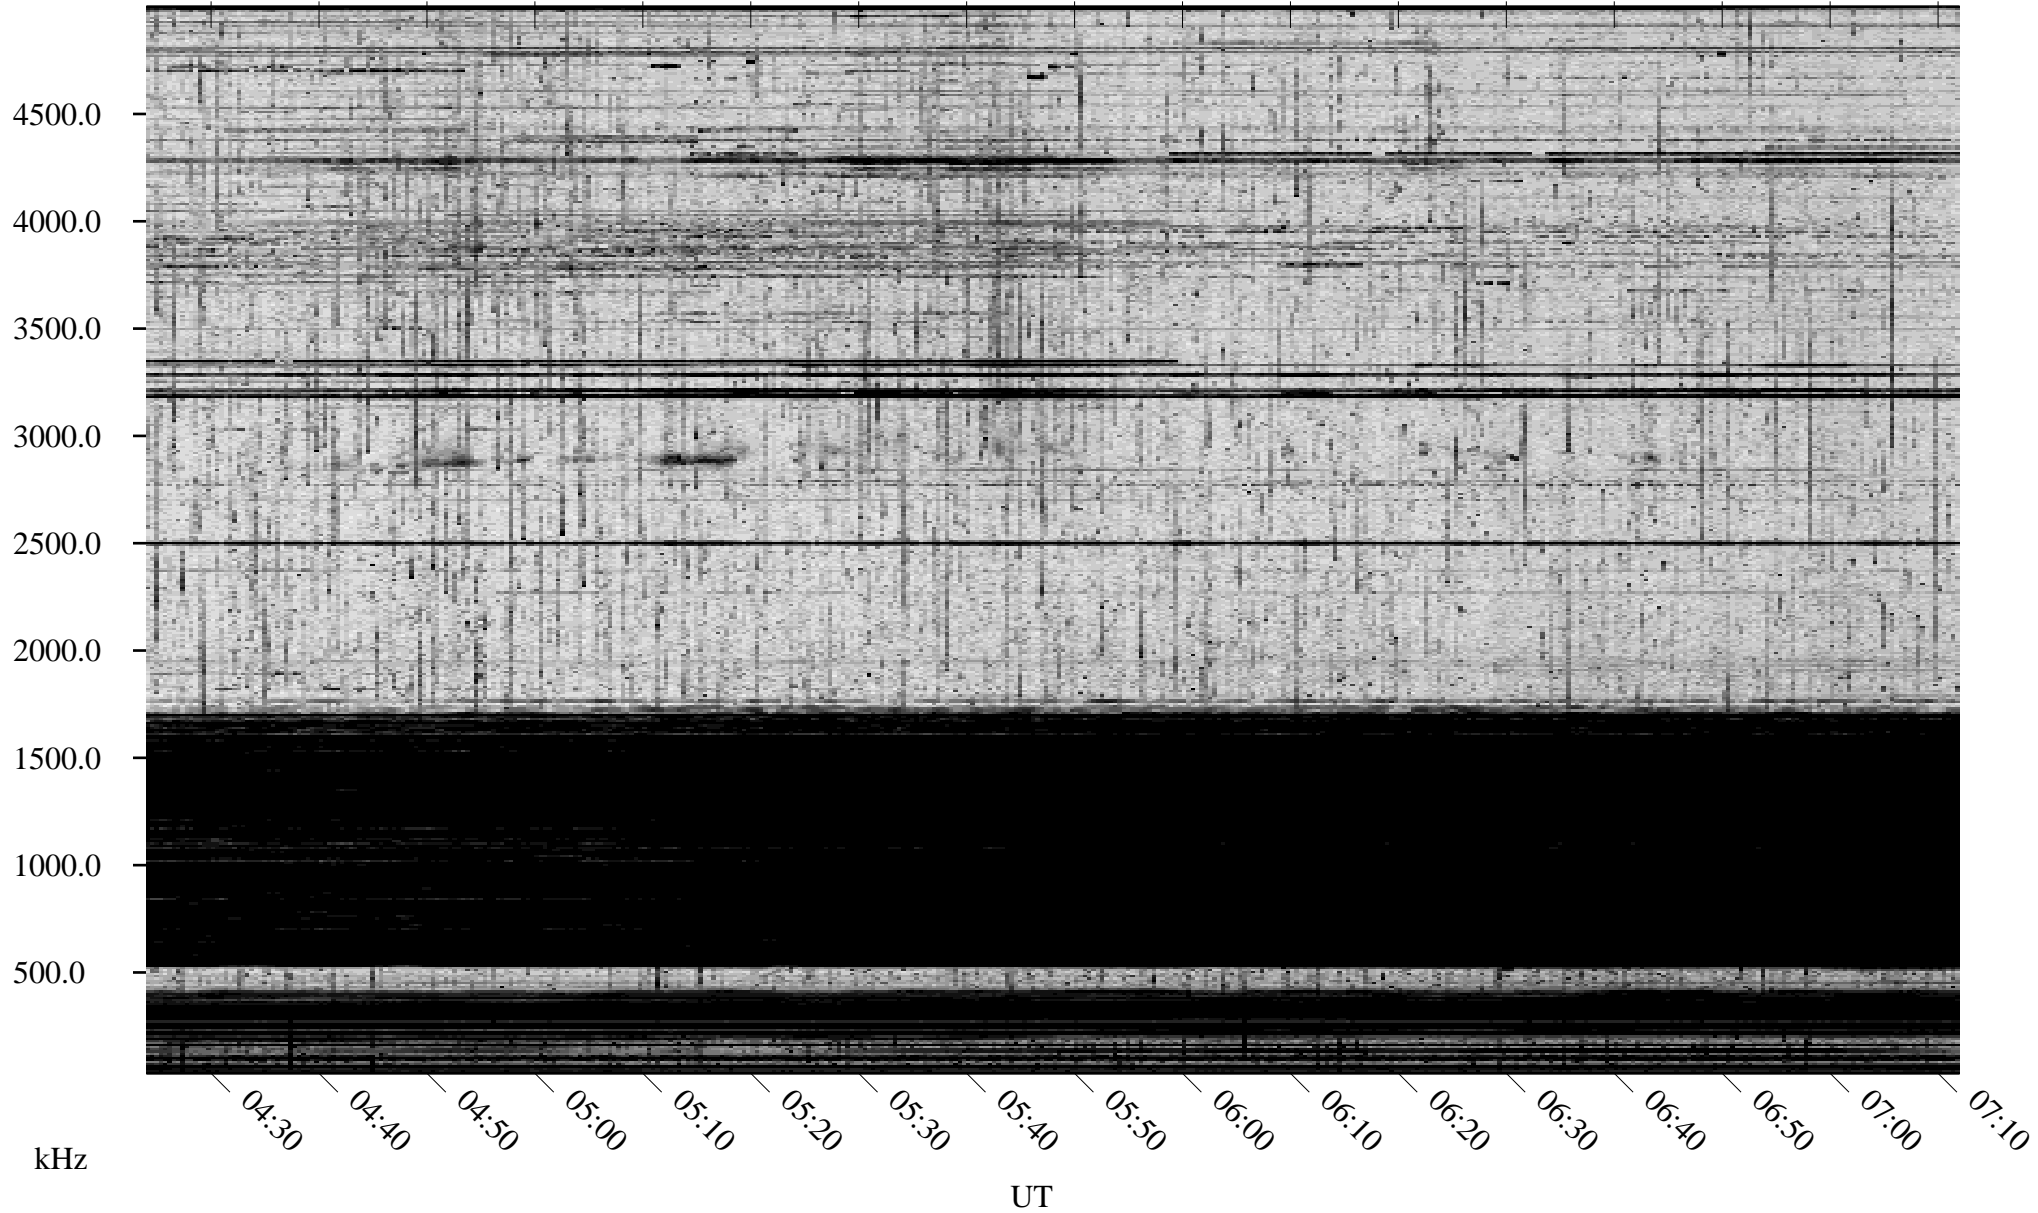

04/26/2007 Churchill, Manitoba

Linear Scale Black = 161 White = 15

CH07116L.R00m max_12

Page 1

04/26/2007 Churchill, Manitoba

Linear Scale Black = 161 White = 15

CH07116L.R00m max_12

Page 2

04/27/2007 Churchill, Manitoba

Linear Scale Black = 161 White = 15

CH07116L.R00m max_12

Page 3

04/27/2007 Churchill, Manitoba

Linear Scale Black = 161 White = 15

CH07116L.R00m max_12

Page 4

04/27/2007 Churchill, Manitoba

Linear Scale Black = 161 White = 15

CH07116L.R00m max_12

Page 5

04/27/2007 Churchill, Manitoba

Linear Scale Black = 161 White = 15

CH07116L.R00m max_12

Page 6

04/27/2007 Churchill, Manitoba

Linear Scale Black = 161 White = 15

CH07116L.R00m max_12

Page 7

04/27/2007 Churchill, Manitoba

Linear Scale Black = 161 White = 15

CH07116L.R00m max_12

Page 8