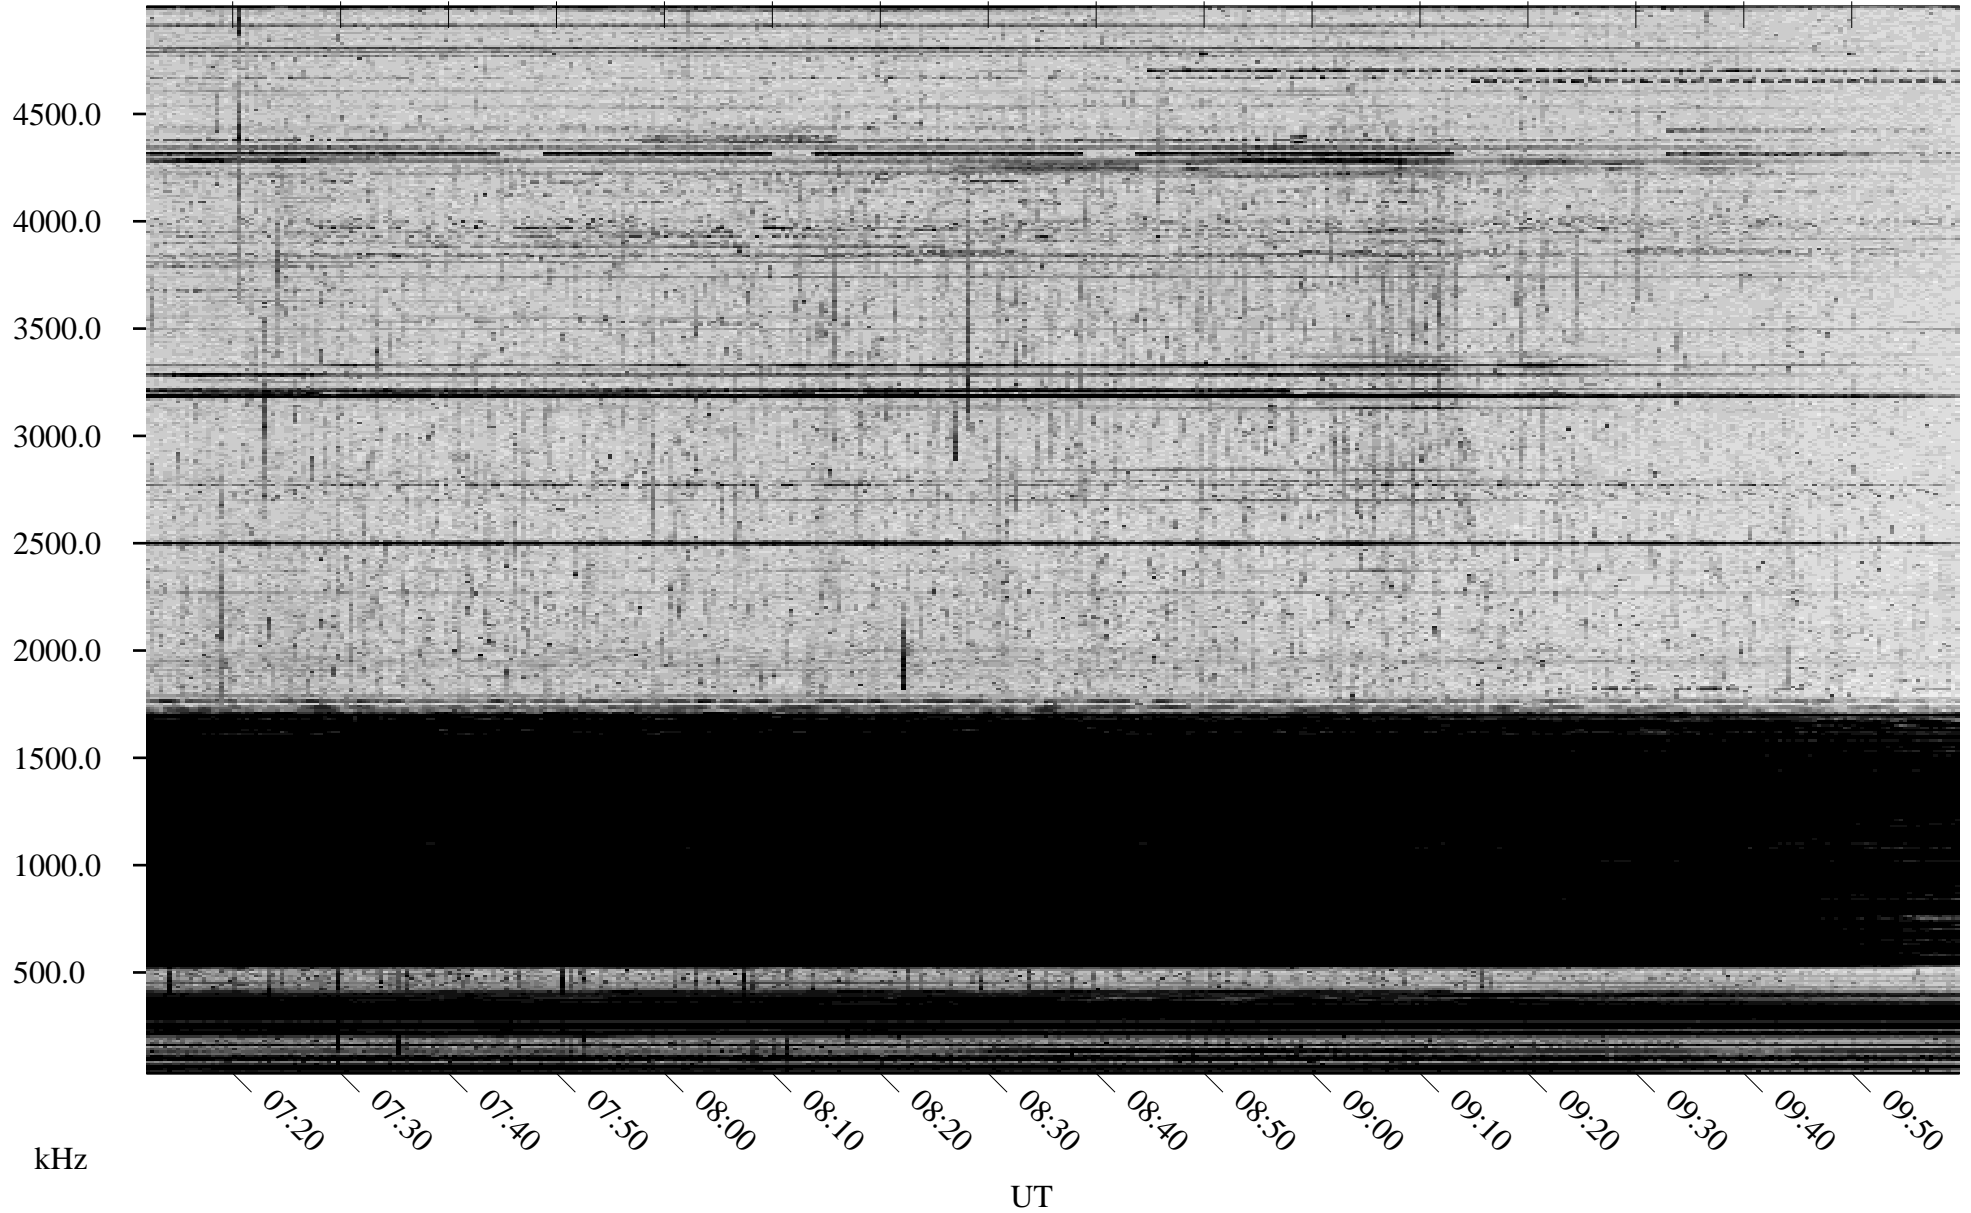

04/26/2007 Churchill, Manitoba

Linear Scale Black = 161 White = 15

CH07116L.R00m max_12

Page 1

04/26/2007 Churchill, Manitoba

Linear Scale Black = 161 White = 15

CH07116L.R00m max_12

Page 2

04/27/2007 Churchill, Manitoba

Linear Scale Black = 161 White = 15

CH07116L.R00m max_12

Page 3

04/27/2007 Churchill, Manitoba

Linear Scale Black = 161 White = 15

CH07116L.R00m max_12

Page 4

04/27/2007 Churchill, Manitoba

Linear Scale Black = 161 White = 15

CH07116L.R00m max_12

Page 5

04/27/2007 Churchill, Manitoba

Linear Scale Black = 161 White = 15

CH07116L.R00m max_12

Page 6

04/27/2007 Churchill, Manitoba

Linear Scale Black = 161 White = 15

CH07116L.R00m max_12

Page 7

04/27/2007 Churchill, Manitoba

Linear Scale Black = 161 White = 15

CH07116L.R00m max_12

Page 8