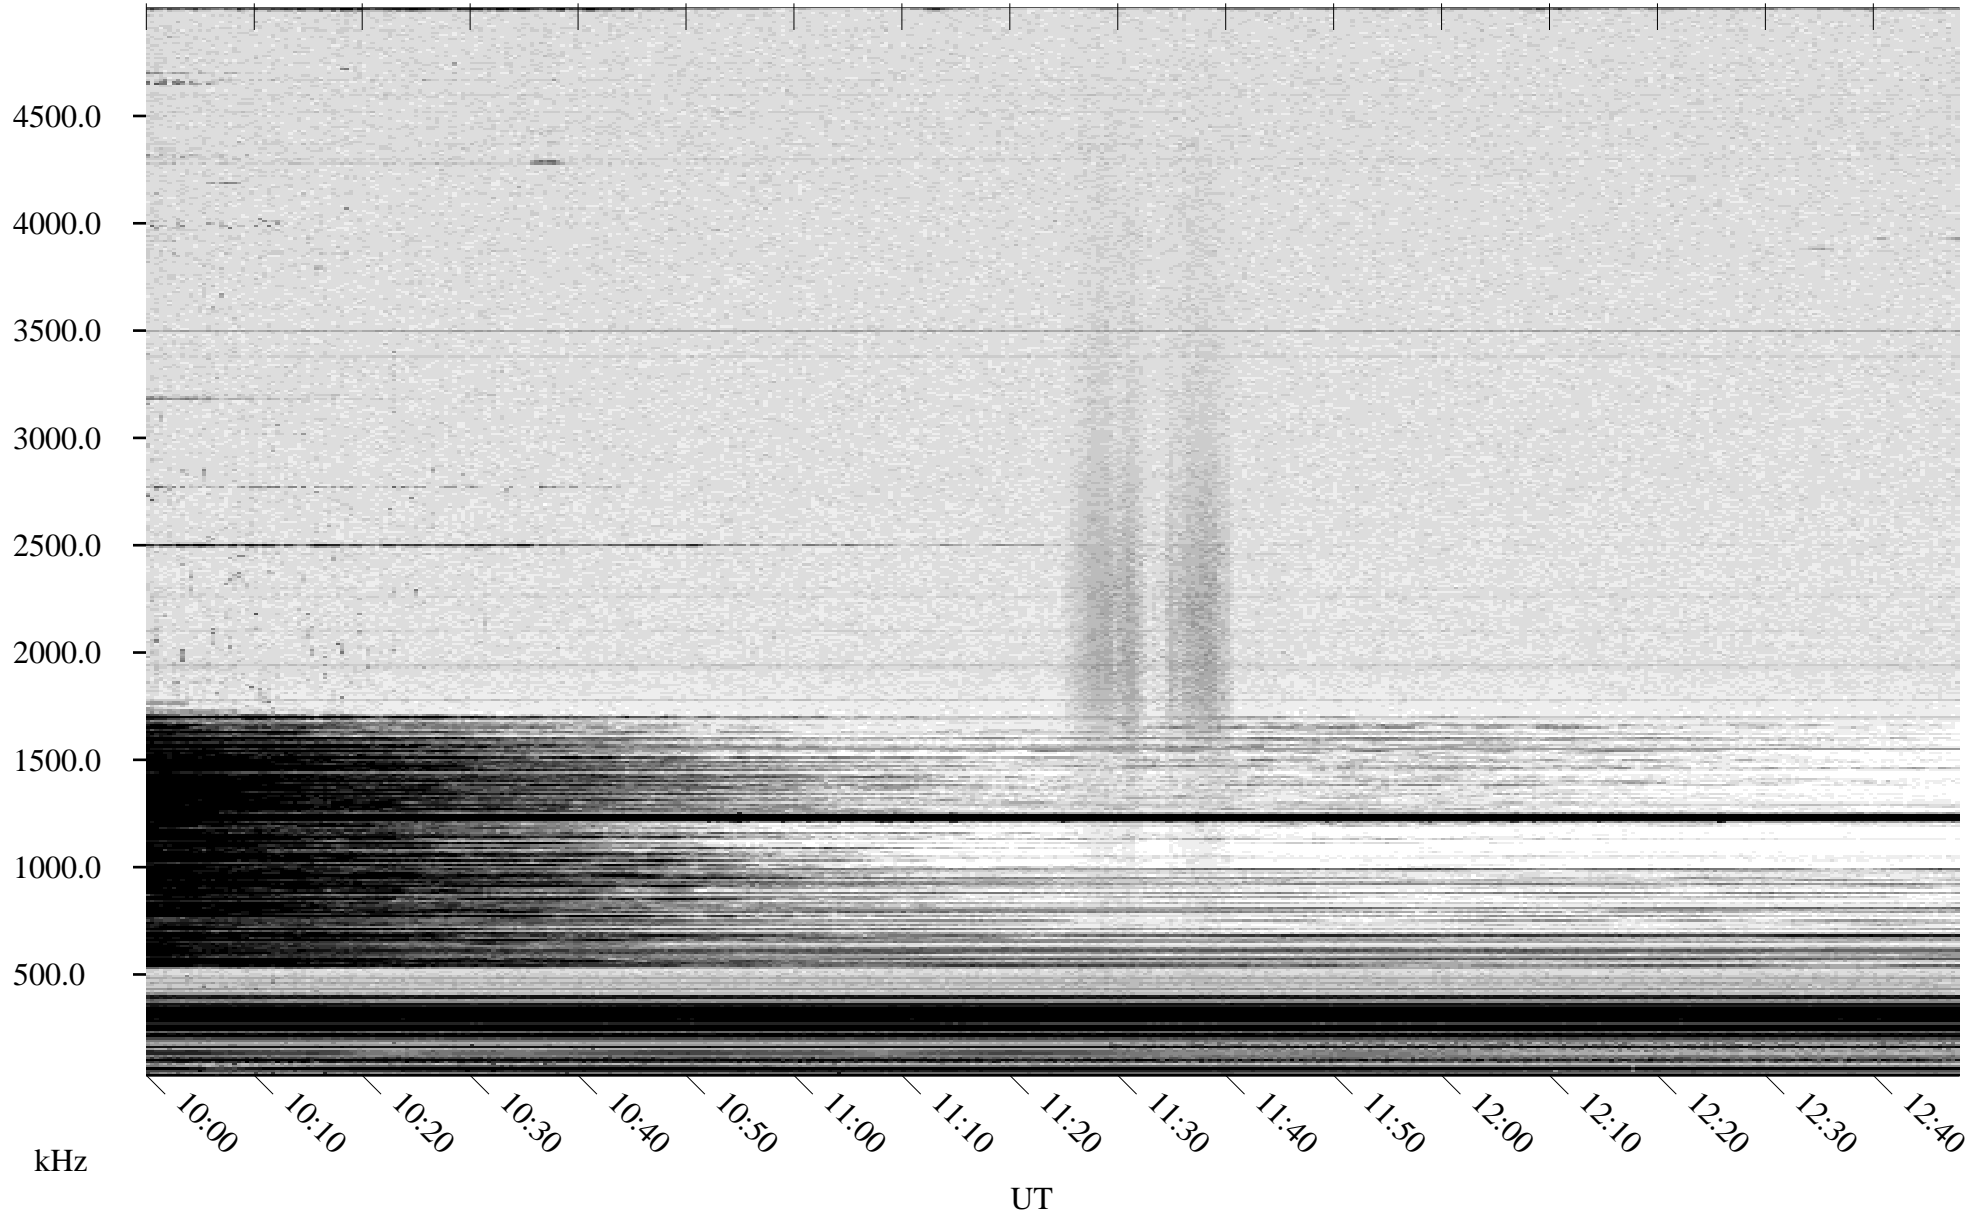

04/26/2007 Churchill, Manitoba

Linear Scale Black = 161 White = 15

CH07116L.R00m max_12

Page 1

04/26/2007 Churchill, Manitoba

Linear Scale Black = 161 White = 15

CH07116L.R00m max_12

Page 2

04/27/2007 Churchill, Manitoba

Linear Scale Black = 161 White = 15

CH07116L.R00m max_12

Page 3

04/27/2007 Churchill, Manitoba

Linear Scale Black = 161 White = 15

CH07116L.R00m max_12

Page 4

04/27/2007 Churchill, Manitoba

Linear Scale Black = 161 White = 15

CH07116L.R00m max_12

Page 5

04/27/2007 Churchill, Manitoba

Linear Scale Black = 161 White = 15

CH07116L.R00m max_12

Page 6

04/27/2007 Churchill, Manitoba

Linear Scale Black = 161 White = 15

CH07116L.R00m max_12

Page 7

04/27/2007 Churchill, Manitoba

Linear Scale Black = 161 White = 15

CH07116L.R00m max_12

Page 8