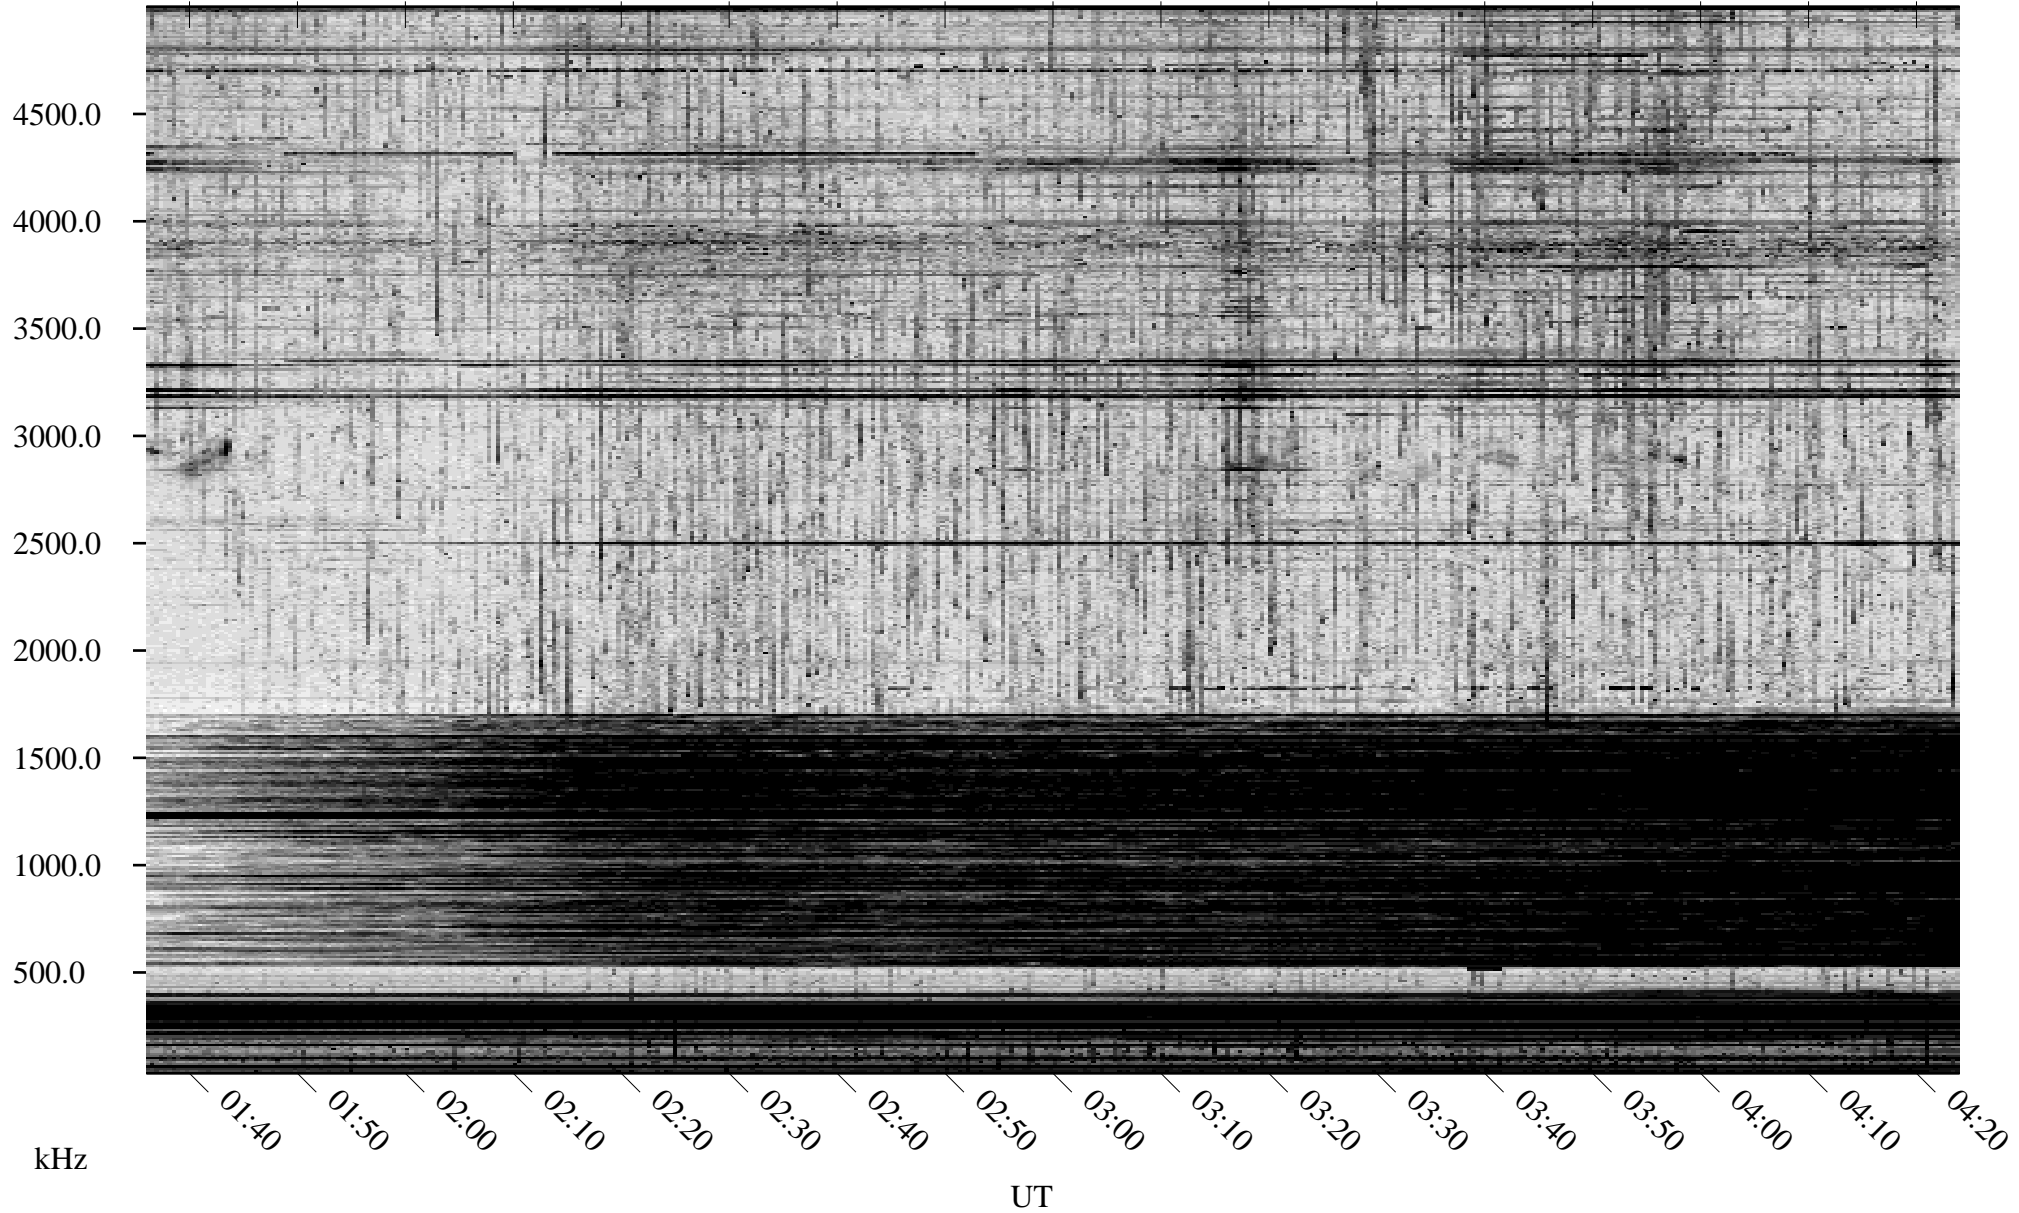

04/26/2007 Churchill, Manitoba

Linear Scale Black = 161 White = 15

CH07116L.R00m max_12

Page 1

04/26/2007 Churchill, Manitoba

Linear Scale Black = 161 White = 15

CH07116L.R00m max_12

Page 2

04/27/2007 Churchill, Manitoba

Linear Scale Black = 161 White = 15

CH07116L.R00m max_12

Page 3

04/27/2007 Churchill, Manitoba

Linear Scale Black = 161 White = 15

CH07116L.R00m max_12

Page 4

04/27/2007 Churchill, Manitoba

Linear Scale Black = 161 White = 15

CH07116L.R00m max_12

Page 5

04/27/2007 Churchill, Manitoba

Linear Scale Black = 161 White = 15

CH07116L.R00m max_12

Page 6

04/27/2007 Churchill, Manitoba

Linear Scale Black = 161 White = 15

CH07116L.R00m max_12

Page 7

04/27/2007 Churchill, Manitoba

Linear Scale Black = 161 White = 15

CH07116L.R00m max_12

Page 8