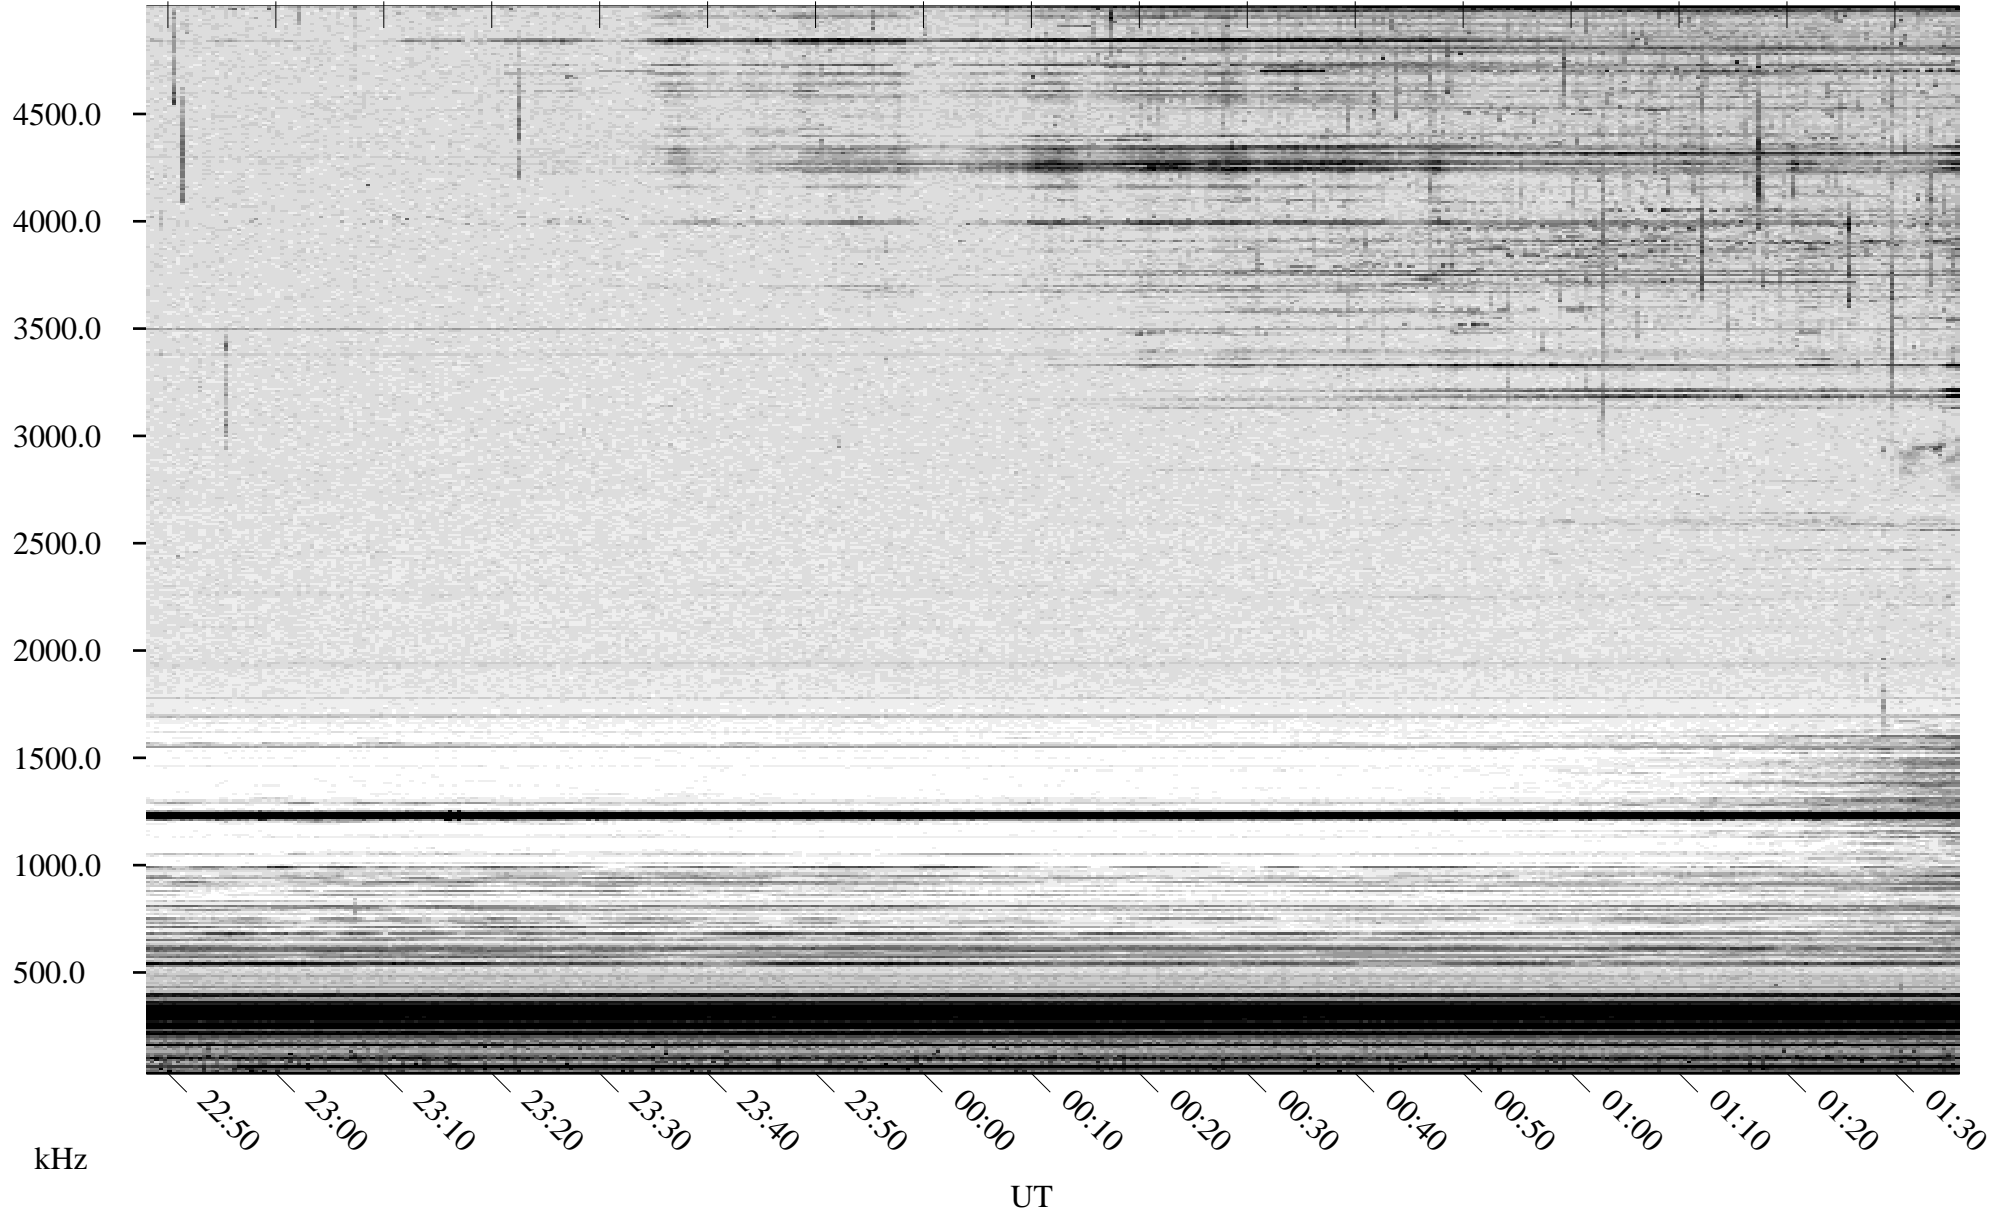

04/26/2007 Churchill, Manitoba

Linear Scale Black = 161 White = 15

CH07116L.R00m max_12

Page 1

04/26/2007 Churchill, Manitoba

Linear Scale Black = 161 White = 15

CH07116L.R00m max_12

Page 2

04/27/2007 Churchill, Manitoba

Linear Scale Black = 161 White = 15

CH07116L.R00m max_12

Page 3

04/27/2007 Churchill, Manitoba

Linear Scale Black = 161 White = 15

CH07116L.R00m max_12

Page 4

04/27/2007 Churchill, Manitoba

Linear Scale Black = 161 White = 15

CH07116L.R00m max_12

Page 5

04/27/2007 Churchill, Manitoba

Linear Scale Black = 161 White = 15

CH07116L.R00m max_12

Page 6

04/27/2007 Churchill, Manitoba

Linear Scale Black = 161 White = 15

CH07116L.R00m max_12

Page 7

04/27/2007 Churchill, Manitoba

Linear Scale Black = 161 White = 15

CH07116L.R00m max_12

Page 8