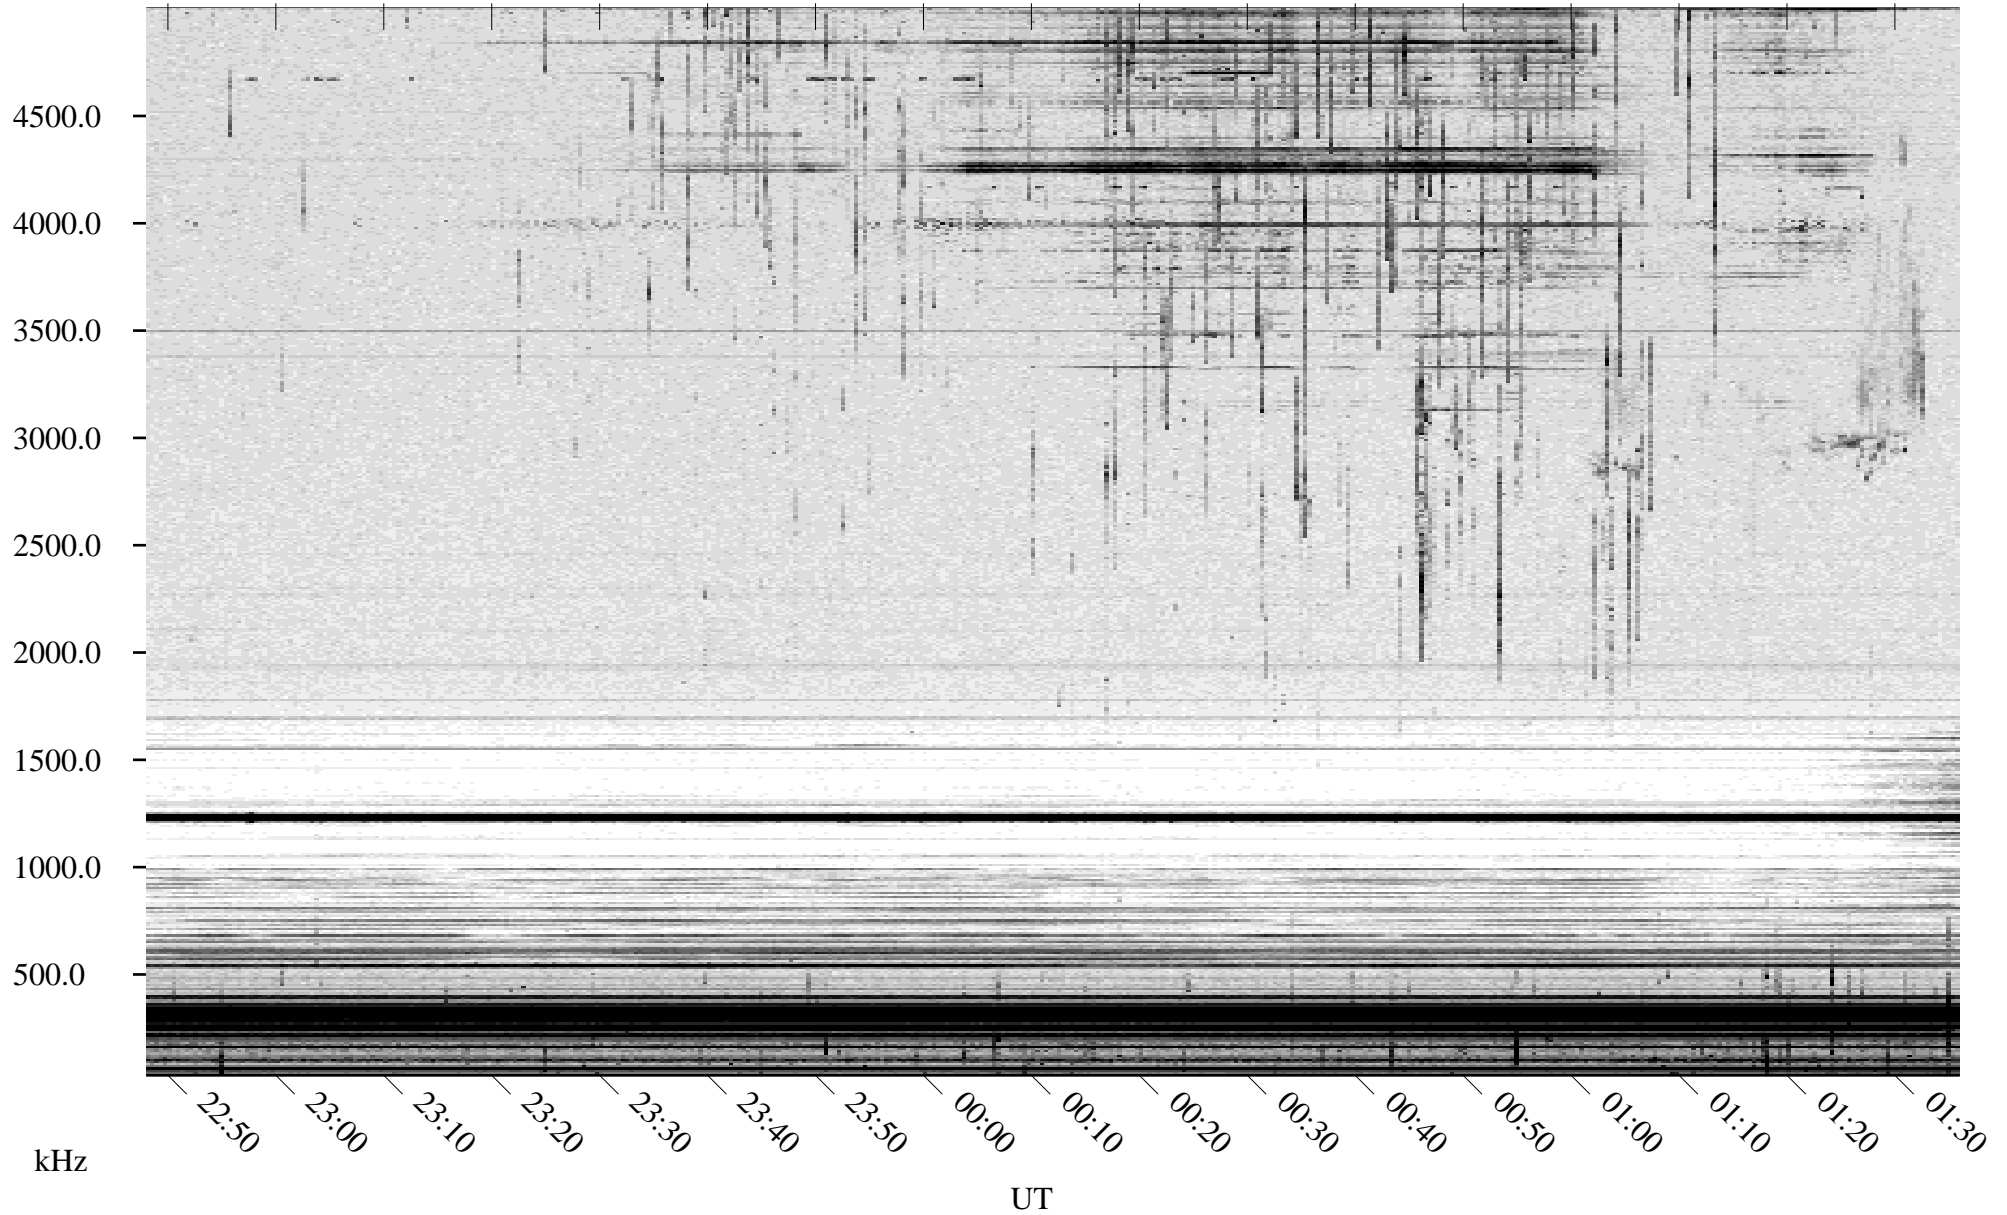

04/27/2007 Churchill, Manitoba

Linear Scale Black = 161 White = 15

CH07117L.R00m max_12

Page 1

04/27/2007 Churchill, Manitoba

Linear Scale Black = 161 White = 15

CH07117L.R00m max_12

Page 2

04/28/2007 Churchill, Manitoba

Linear Scale Black = 161 White = 15

CH07117L.R00m max_12

Page 3

04/28/2007 Churchill, Manitoba

Linear Scale Black = 161 White = 15

CH07117L.R00m max_12

Page 4

04/28/2007 Churchill, Manitoba

Linear Scale Black = 161 White = 15

CH07117L.R00m max_12

Page 5

04/28/2007 Churchill, Manitoba

Linear Scale Black = 161 White = 15

CH07117L.R00m max_12

Page 6

04/28/2007 Churchill, Manitoba

Linear Scale Black = 161 White = 15

CH07117L.R00m max_12

Page 7

04/28/2007 Churchill, Manitoba

Linear Scale Black = 161 White = 15

CH07117L.R00m max_12

Page 8