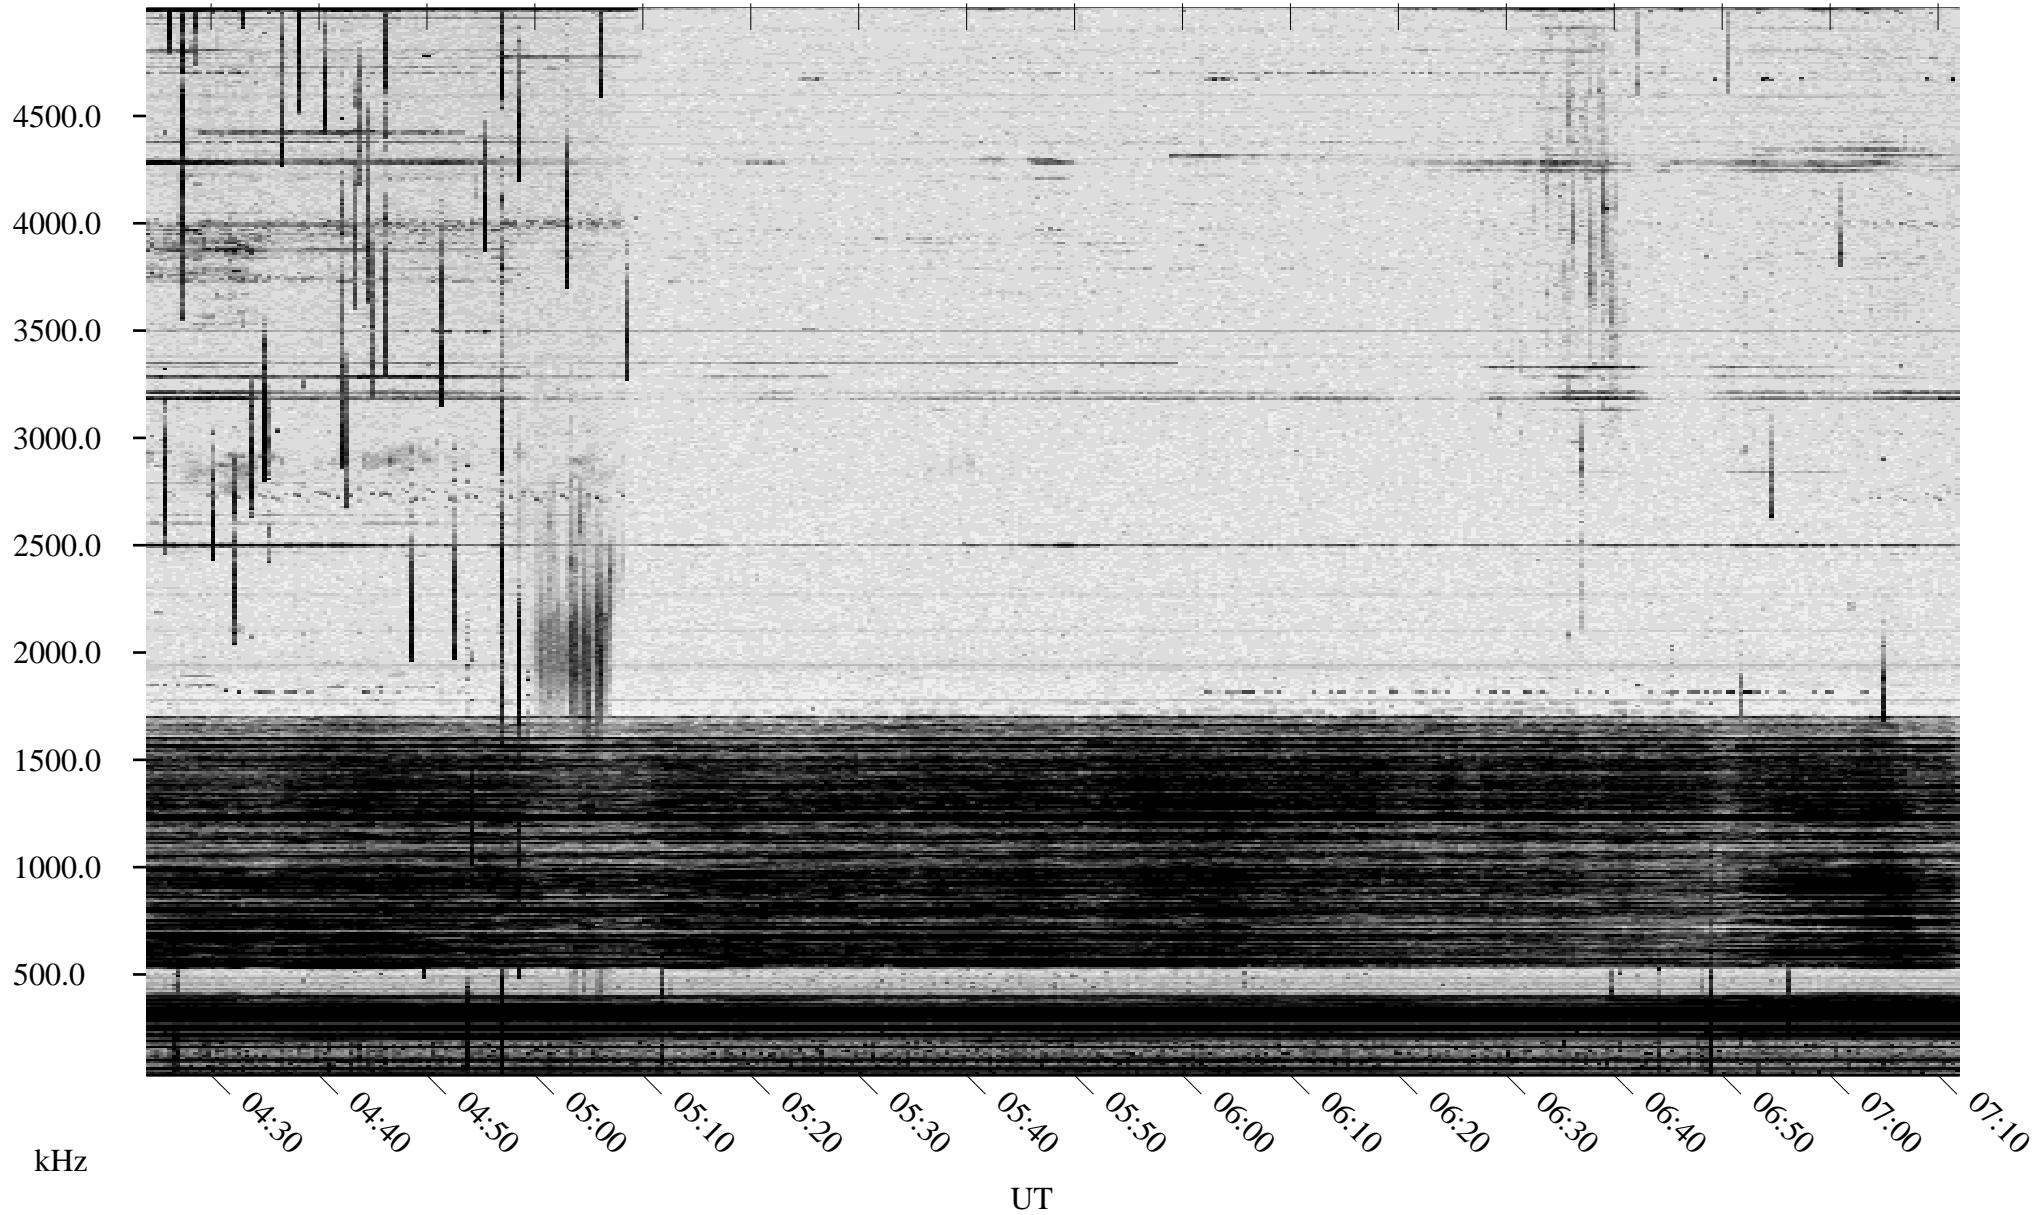

04/27/2007 Churchill, Manitoba

Linear Scale Black = 161 White = 15

CH07117L.R00m max_12

Page 1

04/27/2007 Churchill, Manitoba

Linear Scale Black = 161 White = 15

CH07117L.R00m max_12

Page 2

04/28/2007 Churchill, Manitoba

Linear Scale Black = 161 White = 15

CH07117L.R00m max_12

Page 3

04/28/2007 Churchill, Manitoba

Linear Scale Black = 161 White = 15

CH07117L.R00m max_12

Page 4

04/28/2007 Churchill, Manitoba

Linear Scale Black = 161 White = 15

CH07117L.R00m max_12

Page 5

04/28/2007 Churchill, Manitoba

Linear Scale Black = 161 White = 15

CH07117L.R00m max_12

Page 6

04/28/2007 Churchill, Manitoba

Linear Scale Black = 161 White = 15

CH07117L.R00m max_12

Page 7

04/28/2007 Churchill, Manitoba

Linear Scale Black = 161 White = 15

CH07117L.R00m max_12

Page 8