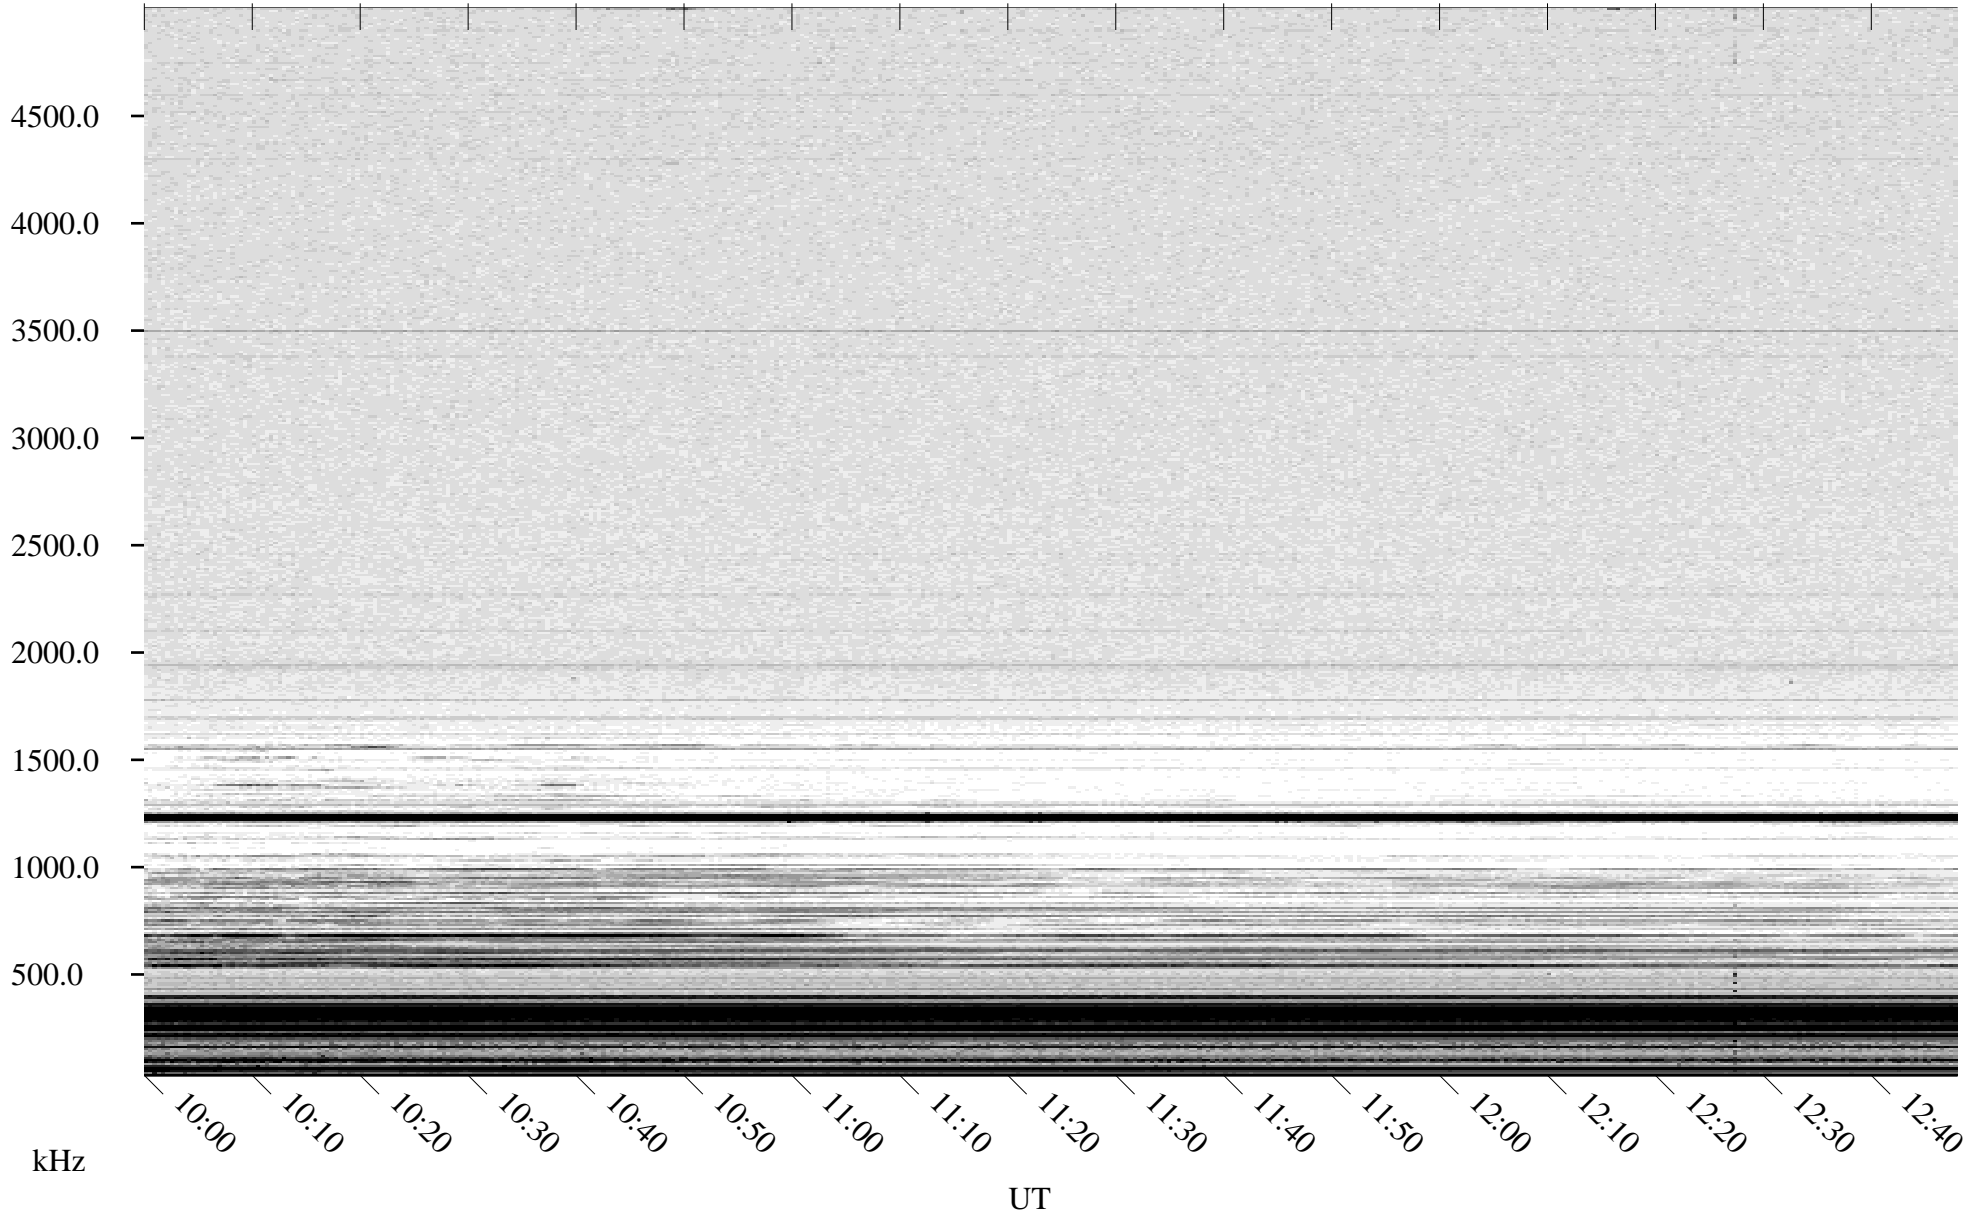

04/27/2007 Churchill, Manitoba

Linear Scale Black = 161 White = 15

CH07117L.R00m max_12

Page 1

04/27/2007 Churchill, Manitoba

Linear Scale Black = 161 White = 15

CH07117L.R00m max_12

Page 2

04/28/2007 Churchill, Manitoba

Linear Scale Black = 161 White = 15

CH07117L.R00m max_12

Page 3

04/28/2007 Churchill, Manitoba

Linear Scale Black = 161 White = 15

CH07117L.R00m max_12

Page 4

04/28/2007 Churchill, Manitoba

Linear Scale Black = 161 White = 15

CH07117L.R00m max_12

Page 5

04/28/2007 Churchill, Manitoba

Linear Scale Black = 161 White = 15

CH07117L.R00m max_12

Page 6

04/28/2007 Churchill, Manitoba

Linear Scale Black = 161 White = 15

CH07117L.R00m max_12

Page 7

04/28/2007 Churchill, Manitoba

Linear Scale Black = 161 White = 15

CH07117L.R00m max_12

Page 8