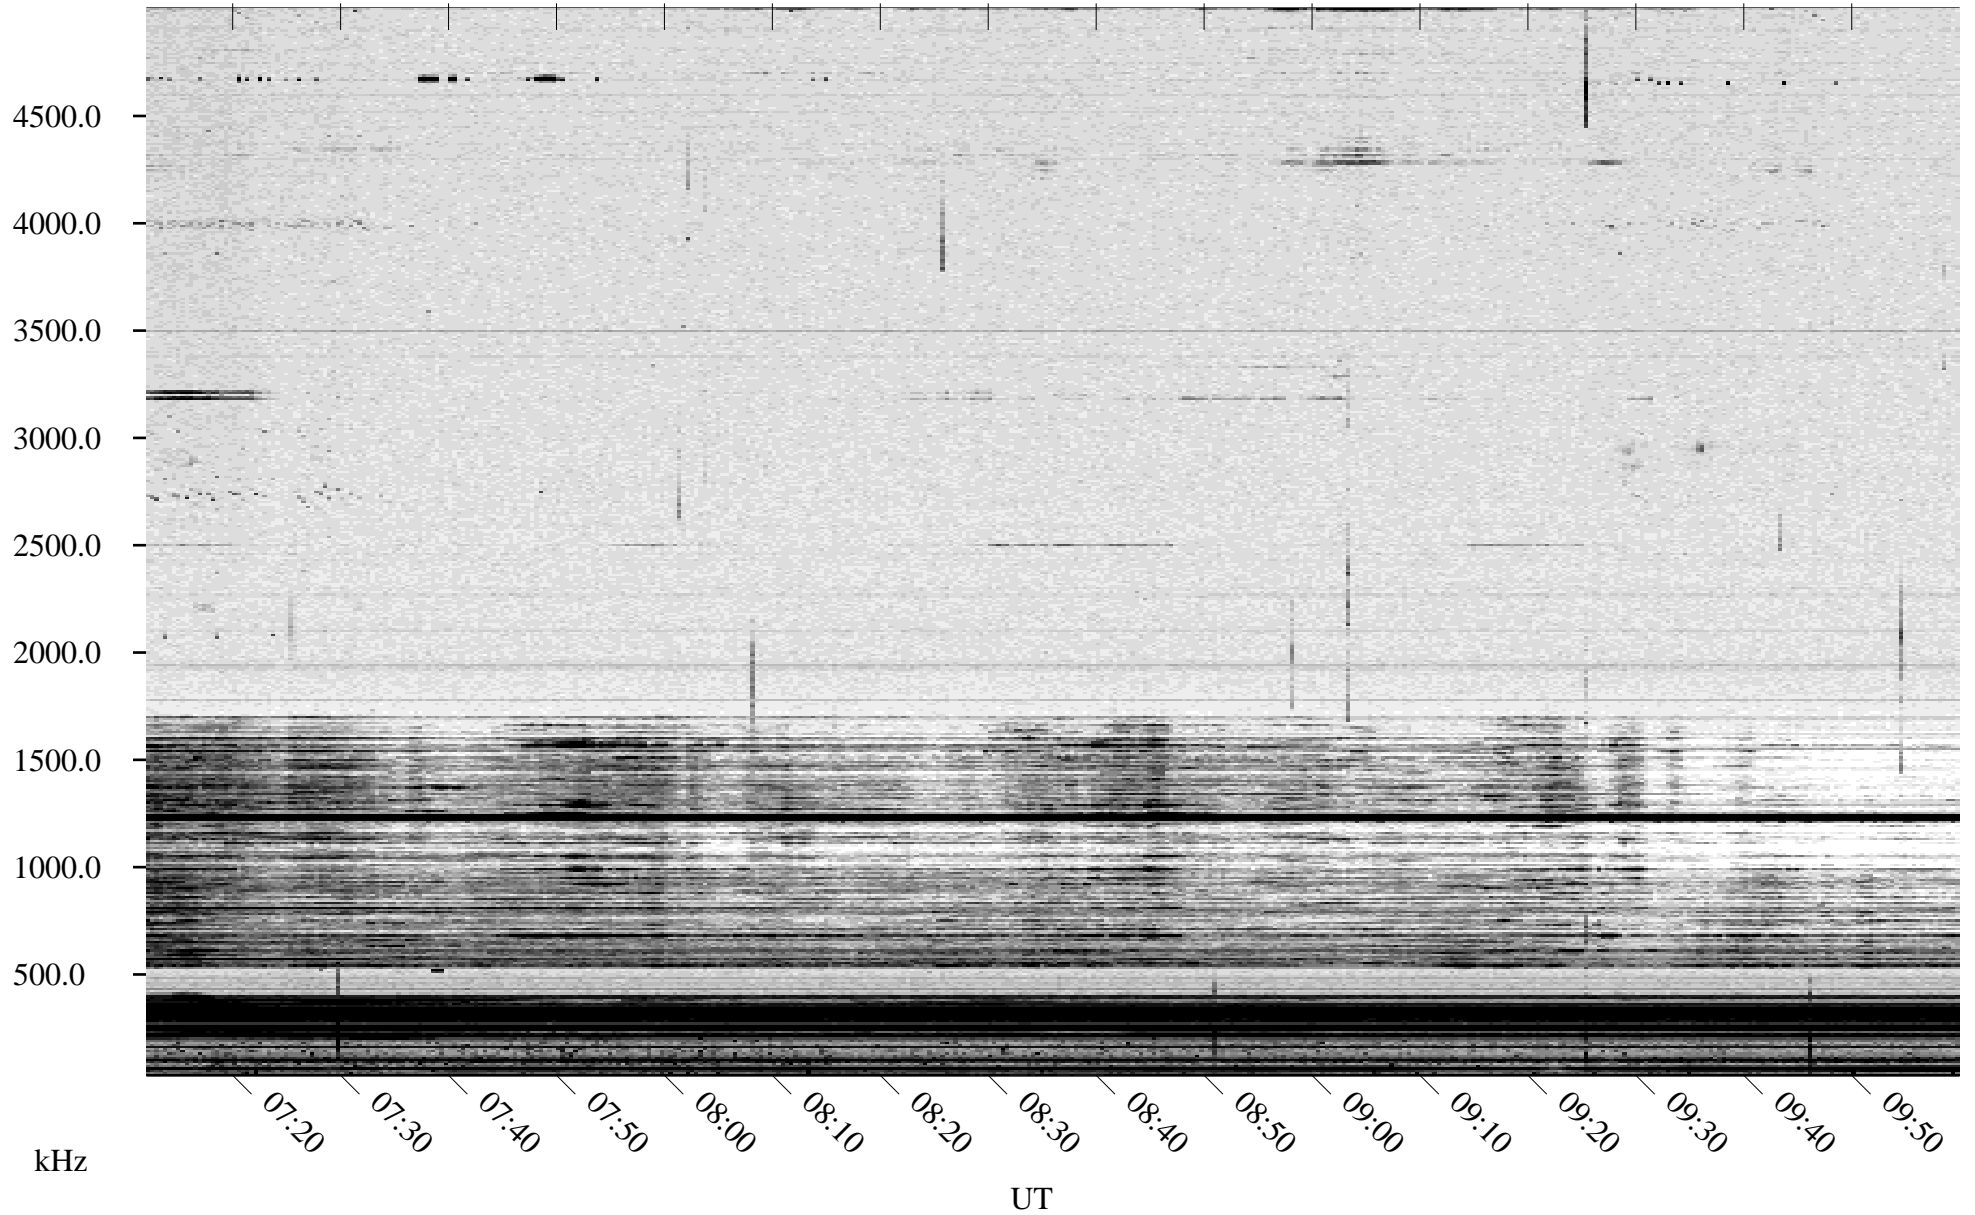

04/27/2007 Churchill, Manitoba

Linear Scale Black = 161 White = 15

CH07117L.R00m max_12

Page 1

04/27/2007 Churchill, Manitoba

Linear Scale Black = 161 White = 15

CH07117L.R00m max_12

Page 2

04/28/2007 Churchill, Manitoba

Linear Scale Black = 161 White = 15

CH07117L.R00m max_12

Page 3

04/28/2007 Churchill, Manitoba

Linear Scale Black = 161 White = 15

CH07117L.R00m max_12

Page 4

04/28/2007 Churchill, Manitoba

Linear Scale Black = 161 White = 15

CH07117L.R00m max_12

Page 5

04/28/2007 Churchill, Manitoba

Linear Scale Black = 161 White = 15

CH07117L.R00m max_12

Page 6

04/28/2007 Churchill, Manitoba

Linear Scale Black = 161 White = 15

CH07117L.R00m max_12

Page 7

04/28/2007 Churchill, Manitoba

Linear Scale Black = 161 White = 15

CH07117L.R00m max_12

Page 8