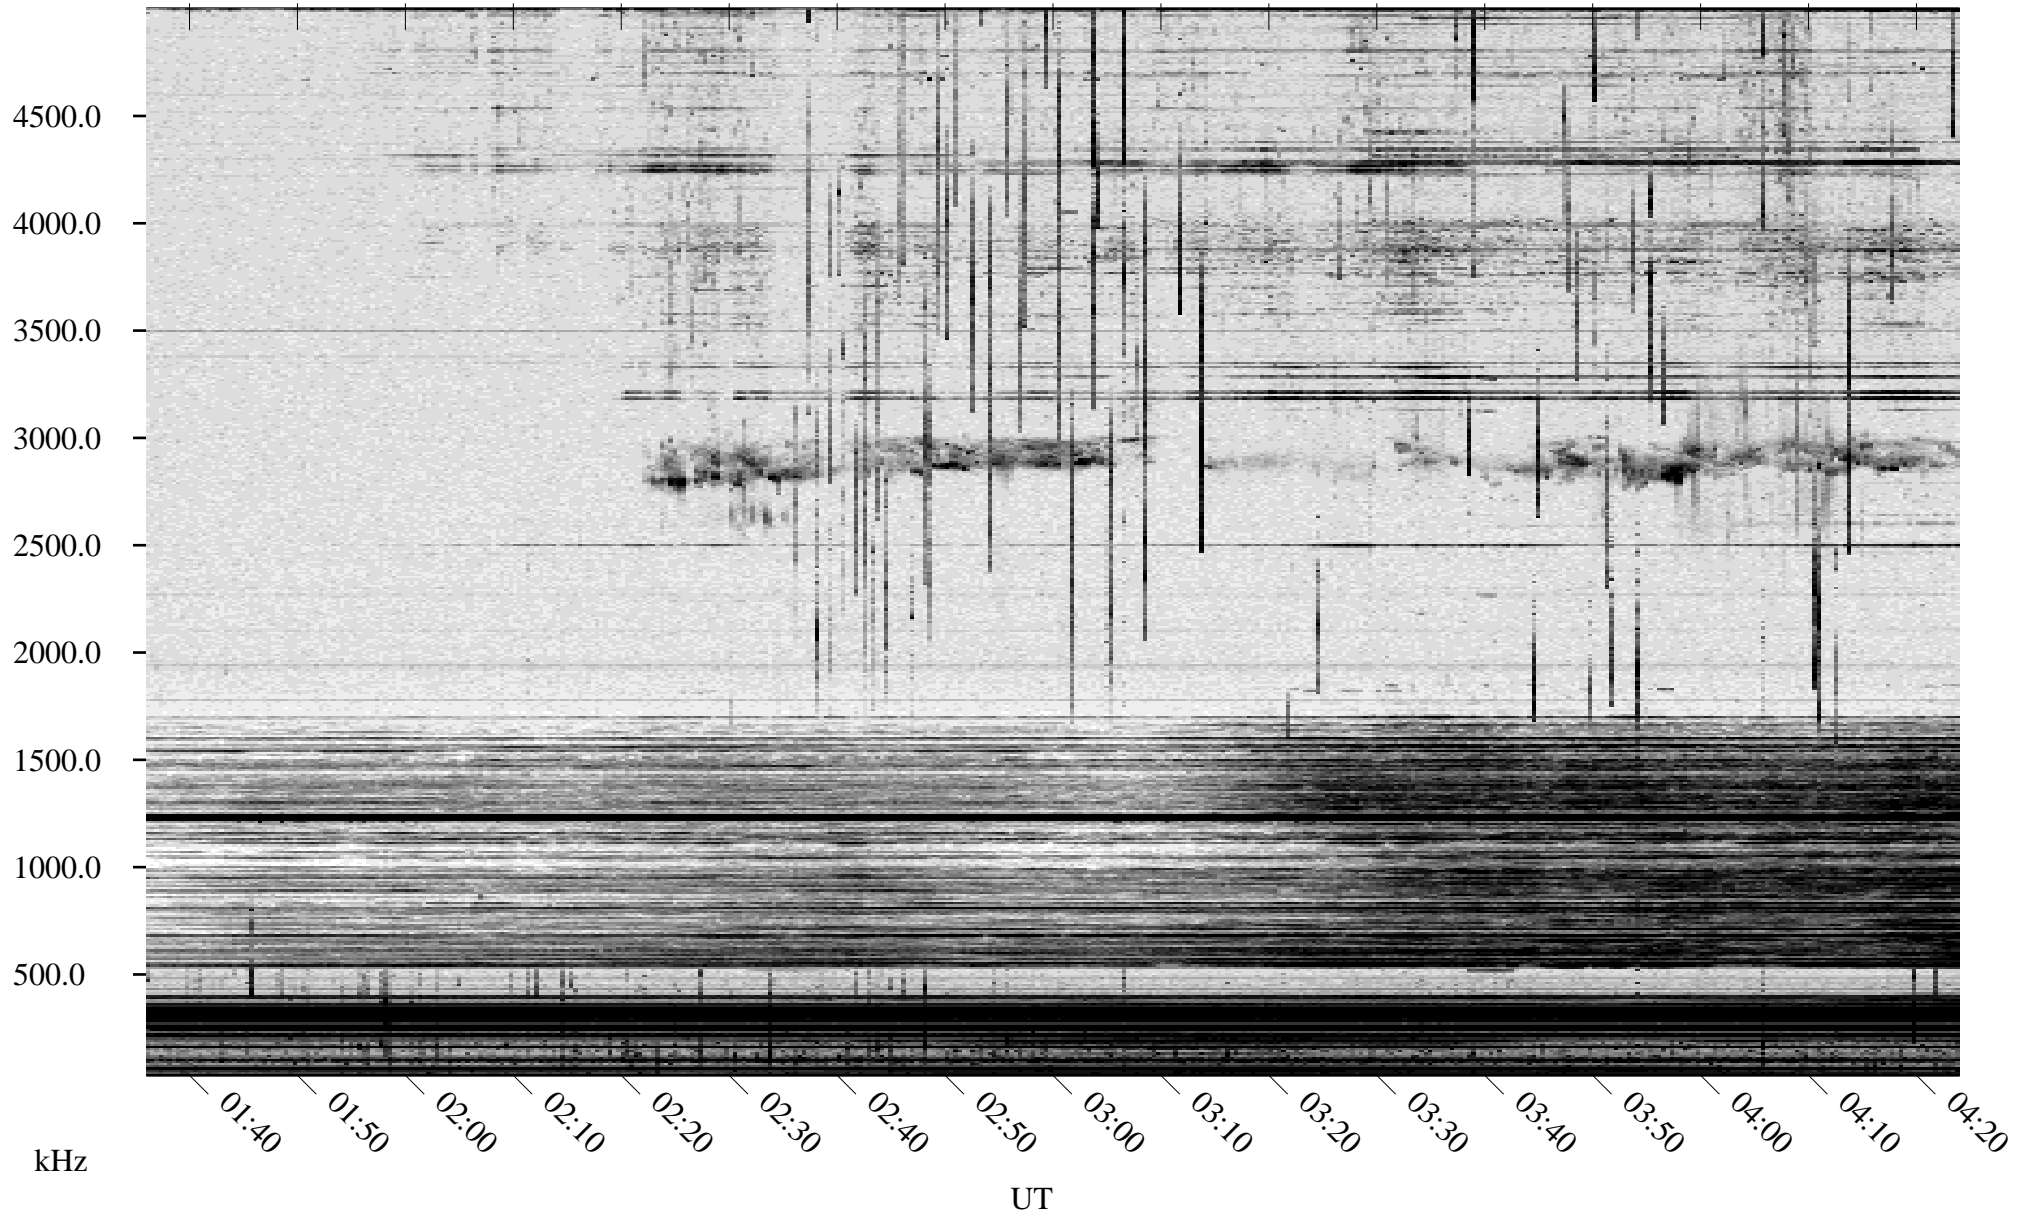

04/27/2007 Churchill, Manitoba

Linear Scale Black = 161 White = 15

CH07117L.R00m max_12

Page 1

04/27/2007 Churchill, Manitoba

Linear Scale Black = 161 White = 15

CH07117L.R00m max_12

Page 2

04/28/2007 Churchill, Manitoba

Linear Scale Black = 161 White = 15

CH07117L.R00m max_12

Page 3

04/28/2007 Churchill, Manitoba

Linear Scale Black = 161 White = 15

CH07117L.R00m max_12

Page 4

04/28/2007 Churchill, Manitoba

Linear Scale Black = 161 White = 15

CH07117L.R00m max_12

Page 5

04/28/2007 Churchill, Manitoba

Linear Scale Black = 161 White = 15

CH07117L.R00m max_12

Page 6

04/28/2007 Churchill, Manitoba

Linear Scale Black = 161 White = 15

CH07117L.R00m max_12

Page 7

04/28/2007 Churchill, Manitoba

Linear Scale Black = 161 White = 15

CH07117L.R00m max_12

Page 8