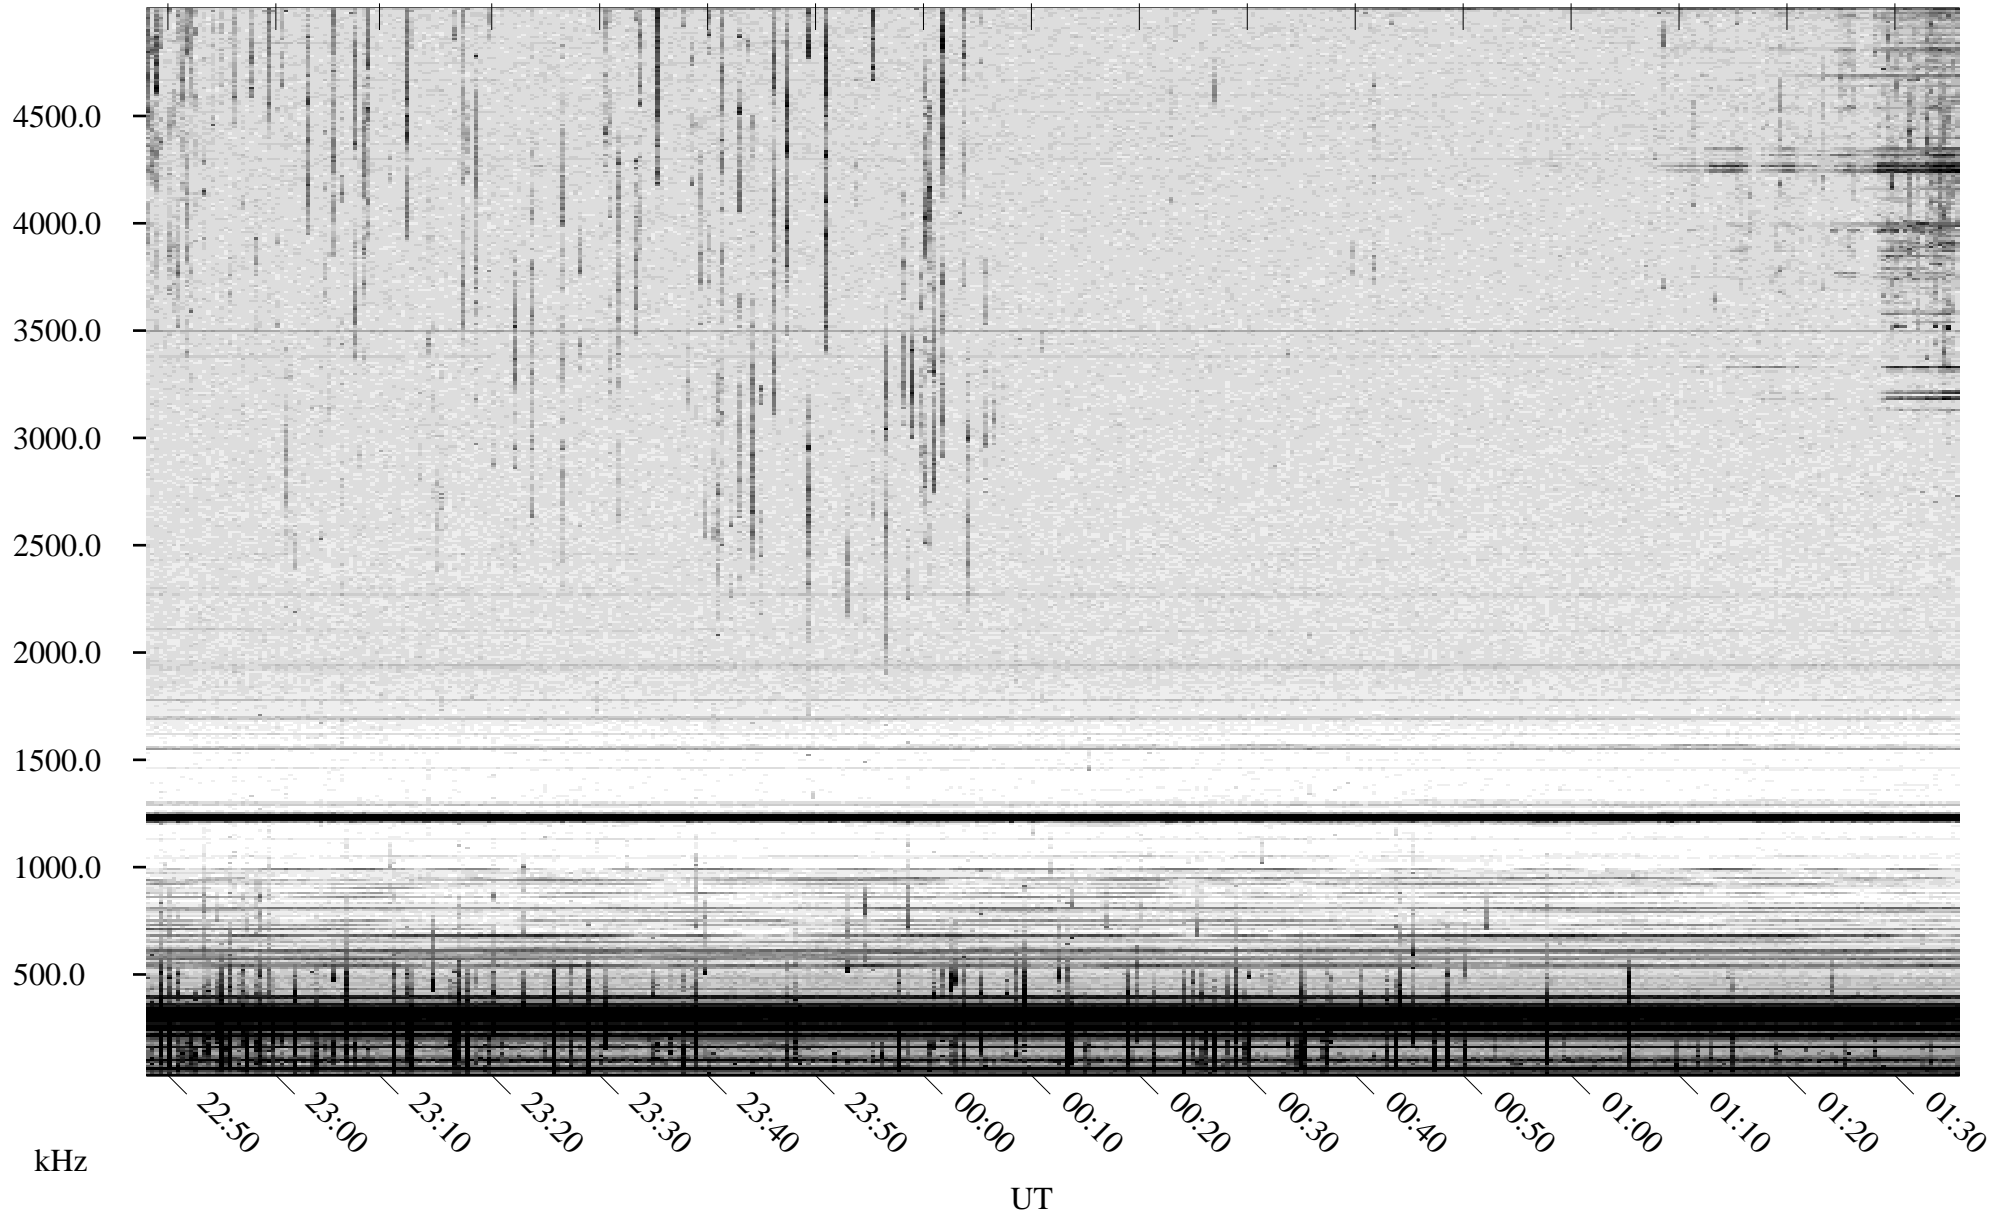

04/28/2007 Churchill, Manitoba

Linear Scale Black = 161 White = 15

CH07118L.R00m max_12

Page 1

04/28/2007 Churchill, Manitoba

Linear Scale Black = 161 White = 15

CH07118L.R00m max_12

Page 2

04/29/2007 Churchill, Manitoba

Linear Scale Black = 161 White = 15

CH07118L.R00m max_12

Page 3

04/29/2007 Churchill, Manitoba

Linear Scale Black = 161 White = 15

CH07118L.R00m max_12

Page 4

04/29/2007 Churchill, Manitoba

Linear Scale Black = 161 White = 15

CH07118L.R00m max_12

Page 5

04/29/2007 Churchill, Manitoba

Linear Scale Black = 161 White = 15

CH07118L.R00m max_12

Page 6

04/29/2007 Churchill, Manitoba

Linear Scale Black = 161 White = 15

CH07118L.R00m max_12

Page 7

04/29/2007 Churchill, Manitoba

Linear Scale Black = 161 White = 15

CH07118L.R00m max_12

Page 8