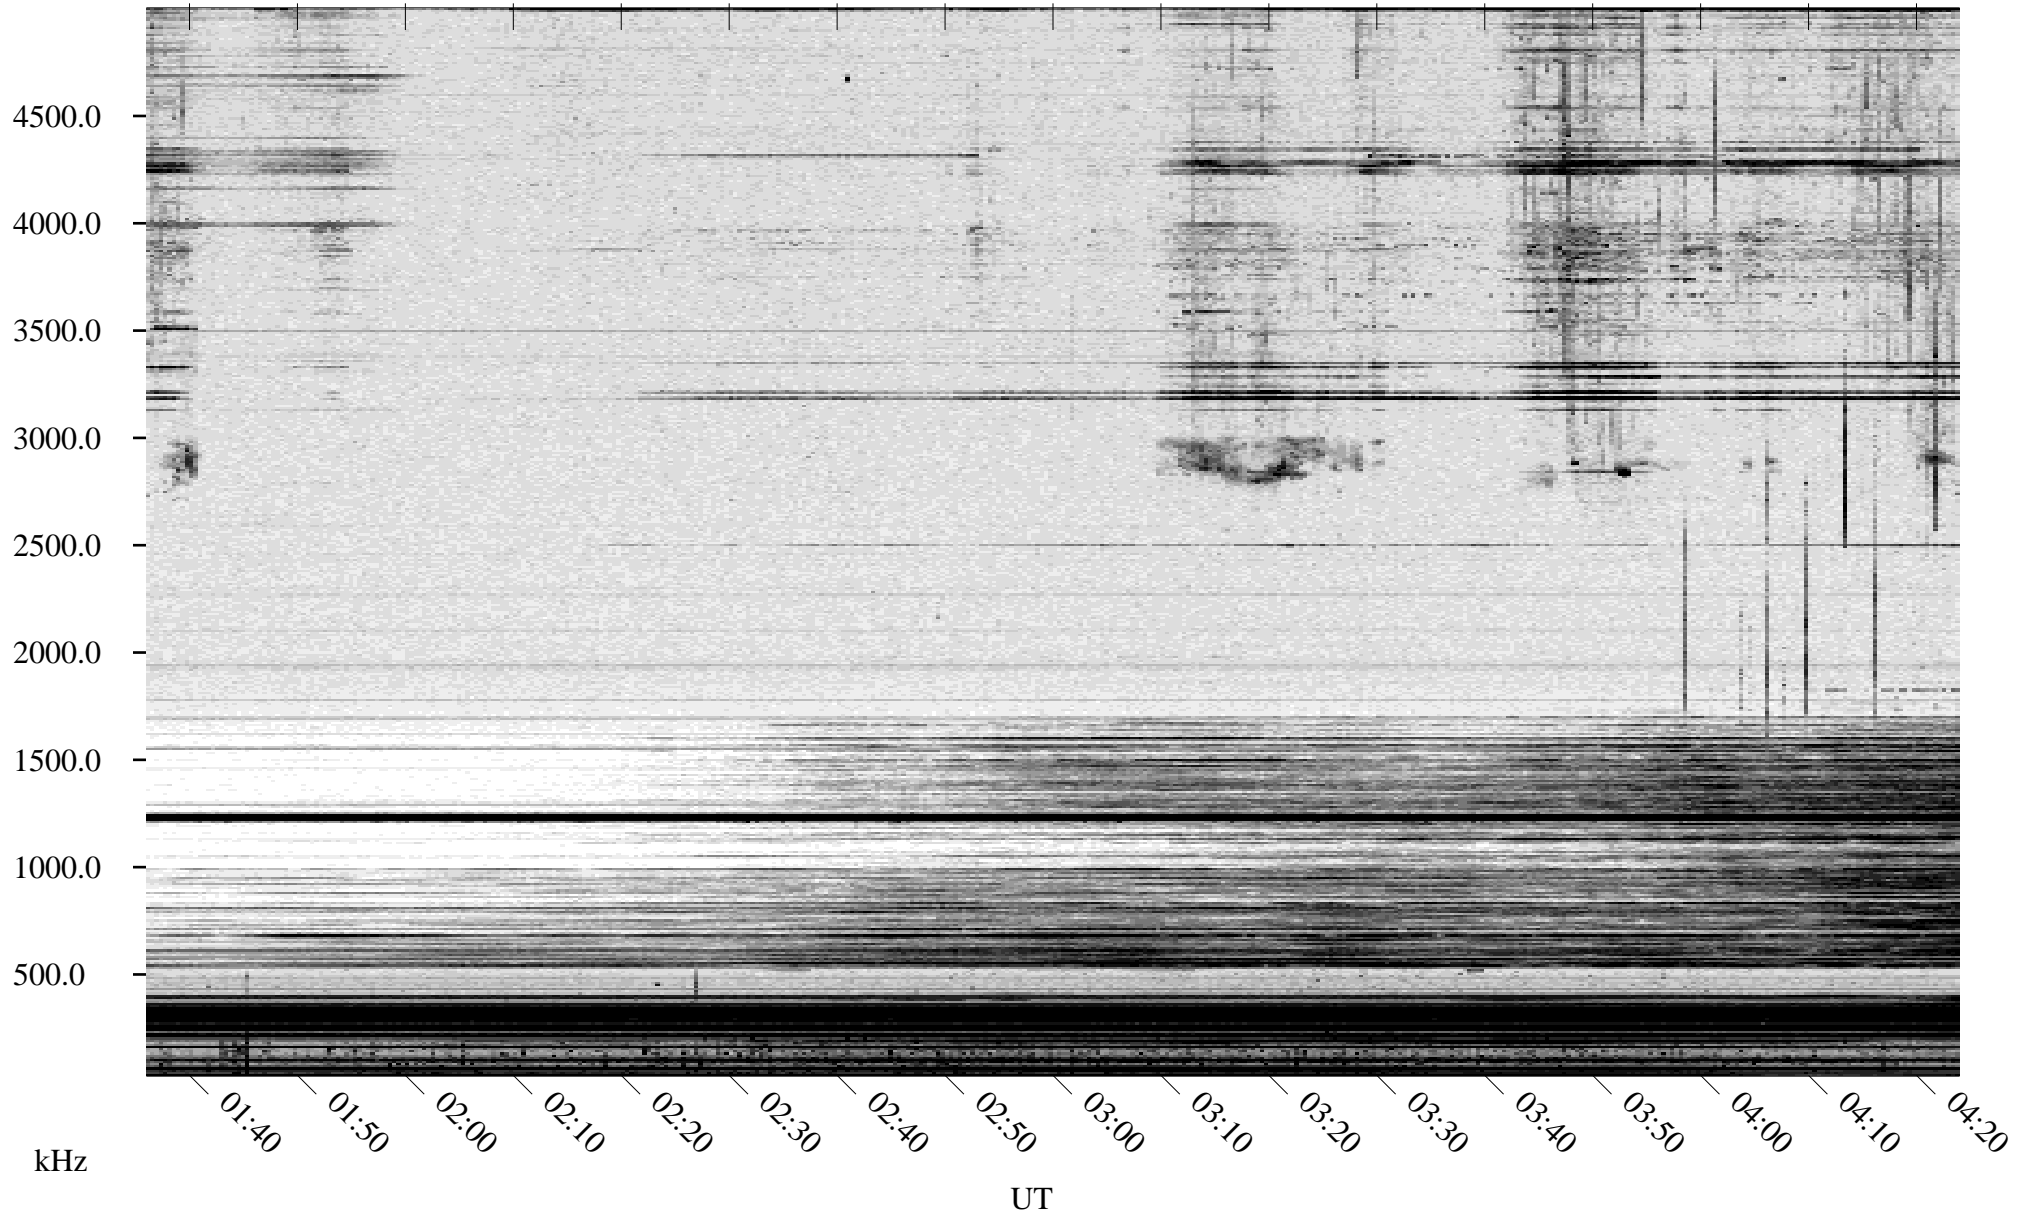

04/28/2007 Churchill, Manitoba

Linear Scale Black = 161 White = 15

CH07118L.R00m max_12

Page 1

04/28/2007 Churchill, Manitoba

Linear Scale Black = 161 White = 15

CH07118L.R00m max_12

Page 2

04/29/2007 Churchill, Manitoba

Linear Scale Black = 161 White = 15

CH07118L.R00m max_12

Page 3

04/29/2007 Churchill, Manitoba

Linear Scale Black = 161 White = 15

CH07118L.R00m max_12

Page 4

04/29/2007 Churchill, Manitoba

Linear Scale Black = 161 White = 15

CH07118L.R00m max_12

Page 5

04/29/2007 Churchill, Manitoba

Linear Scale Black = 161 White = 15

CH07118L.R00m max_12

Page 6

04/29/2007 Churchill, Manitoba

Linear Scale Black = 161 White = 15

CH07118L.R00m max_12

Page 7

04/29/2007 Churchill, Manitoba

Linear Scale Black = 161 White = 15

CH07118L.R00m max_12

Page 8