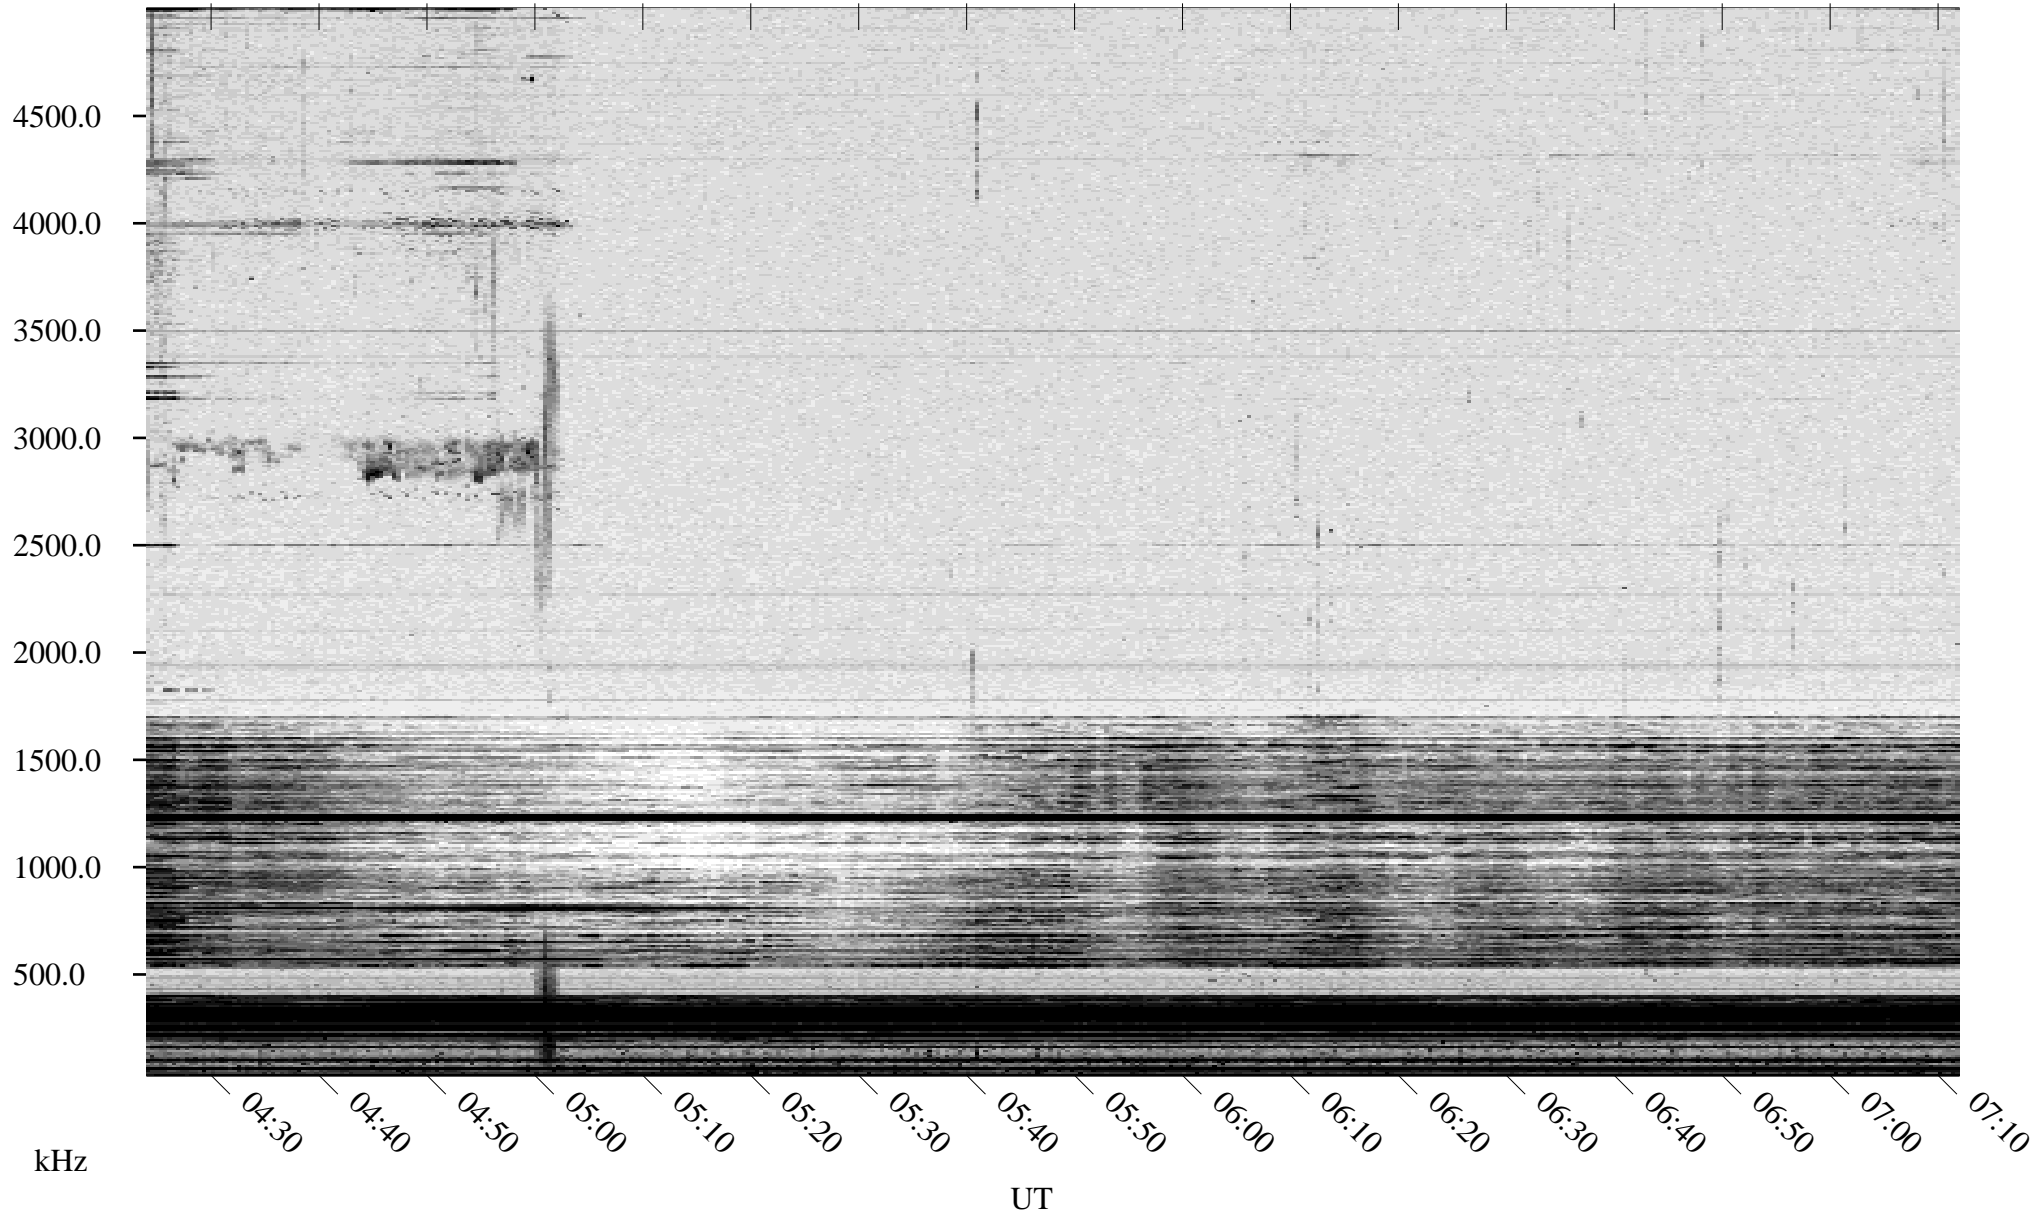

04/28/2007 Churchill, Manitoba

Linear Scale Black = 161 White = 15

CH07118L.R00m max_12

Page 1

04/28/2007 Churchill, Manitoba

Linear Scale Black = 161 White = 15

CH07118L.R00m max_12

Page 2

04/29/2007 Churchill, Manitoba

Linear Scale Black = 161 White = 15

CH07118L.R00m max_12

Page 3

04/29/2007 Churchill, Manitoba

Linear Scale Black = 161 White = 15

CH07118L.R00m max_12

Page 4

04/29/2007 Churchill, Manitoba

Linear Scale Black = 161 White = 15

CH07118L.R00m max_12

Page 5

04/29/2007 Churchill, Manitoba

Linear Scale Black = 161 White = 15

CH07118L.R00m max_12

Page 6

04/29/2007 Churchill, Manitoba

Linear Scale Black = 161 White = 15

CH07118L.R00m max_12

Page 7

04/29/2007 Churchill, Manitoba

Linear Scale Black = 161 White = 15

CH07118L.R00m max_12

Page 8