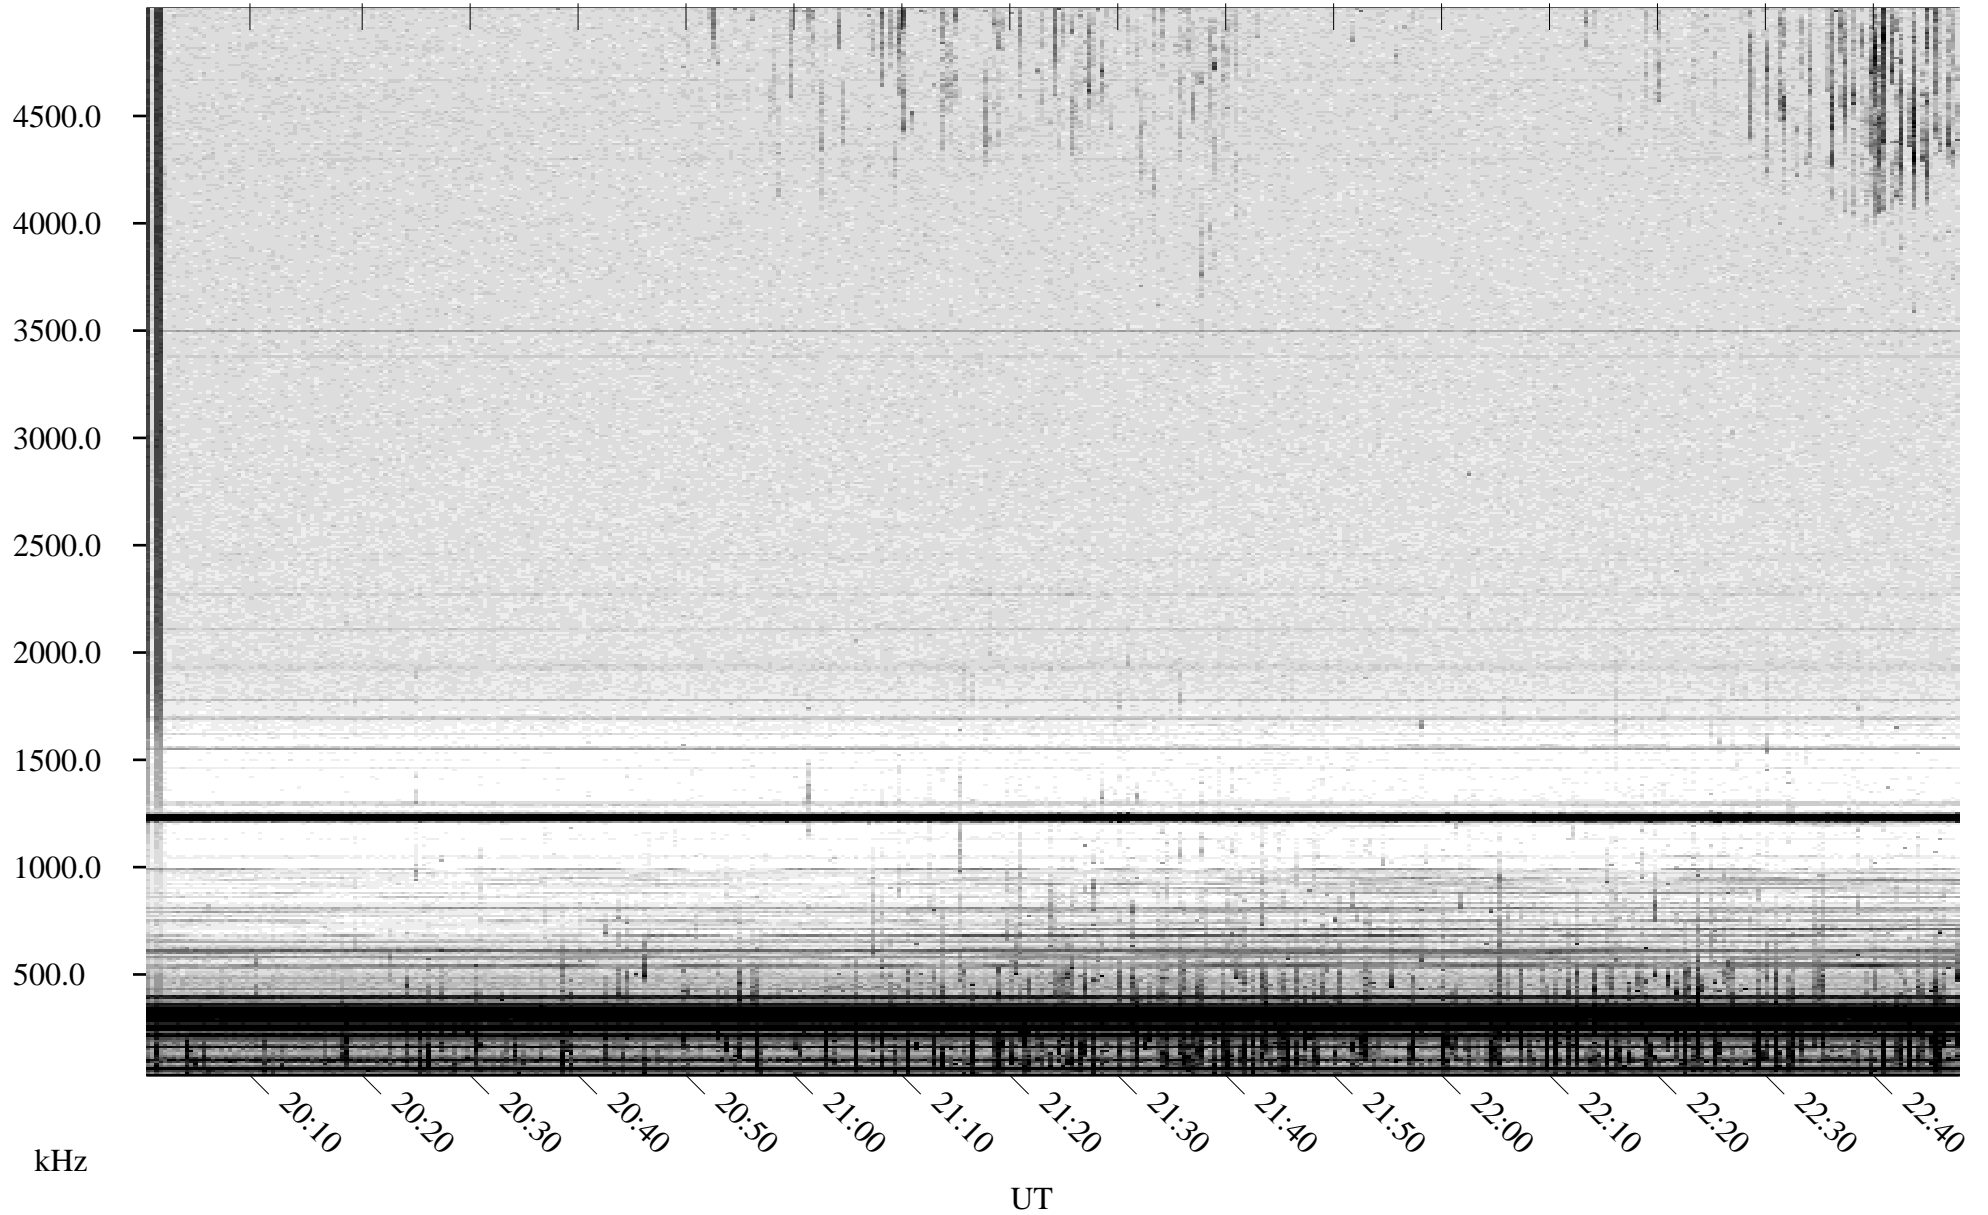

04/28/2007 Churchill, Manitoba

Linear Scale Black = 161 White = 15

CH07118L.R00m max_12

Page 1

04/28/2007 Churchill, Manitoba

Linear Scale Black = 161 White = 15

CH07118L.R00m max_12

Page 2

04/29/2007 Churchill, Manitoba

Linear Scale Black = 161 White = 15

CH07118L.R00m max_12

Page 3

04/29/2007 Churchill, Manitoba

Linear Scale Black = 161 White = 15

CH07118L.R00m max_12

Page 4

04/29/2007 Churchill, Manitoba

Linear Scale Black = 161 White = 15

CH07118L.R00m max_12

Page 5

04/29/2007 Churchill, Manitoba

Linear Scale Black = 161 White = 15

CH07118L.R00m max_12

Page 6

04/29/2007 Churchill, Manitoba

Linear Scale Black = 161 White = 15

CH07118L.R00m max_12

Page 7

04/29/2007 Churchill, Manitoba

Linear Scale Black = 161 White = 15

CH07118L.R00m max_12

Page 8