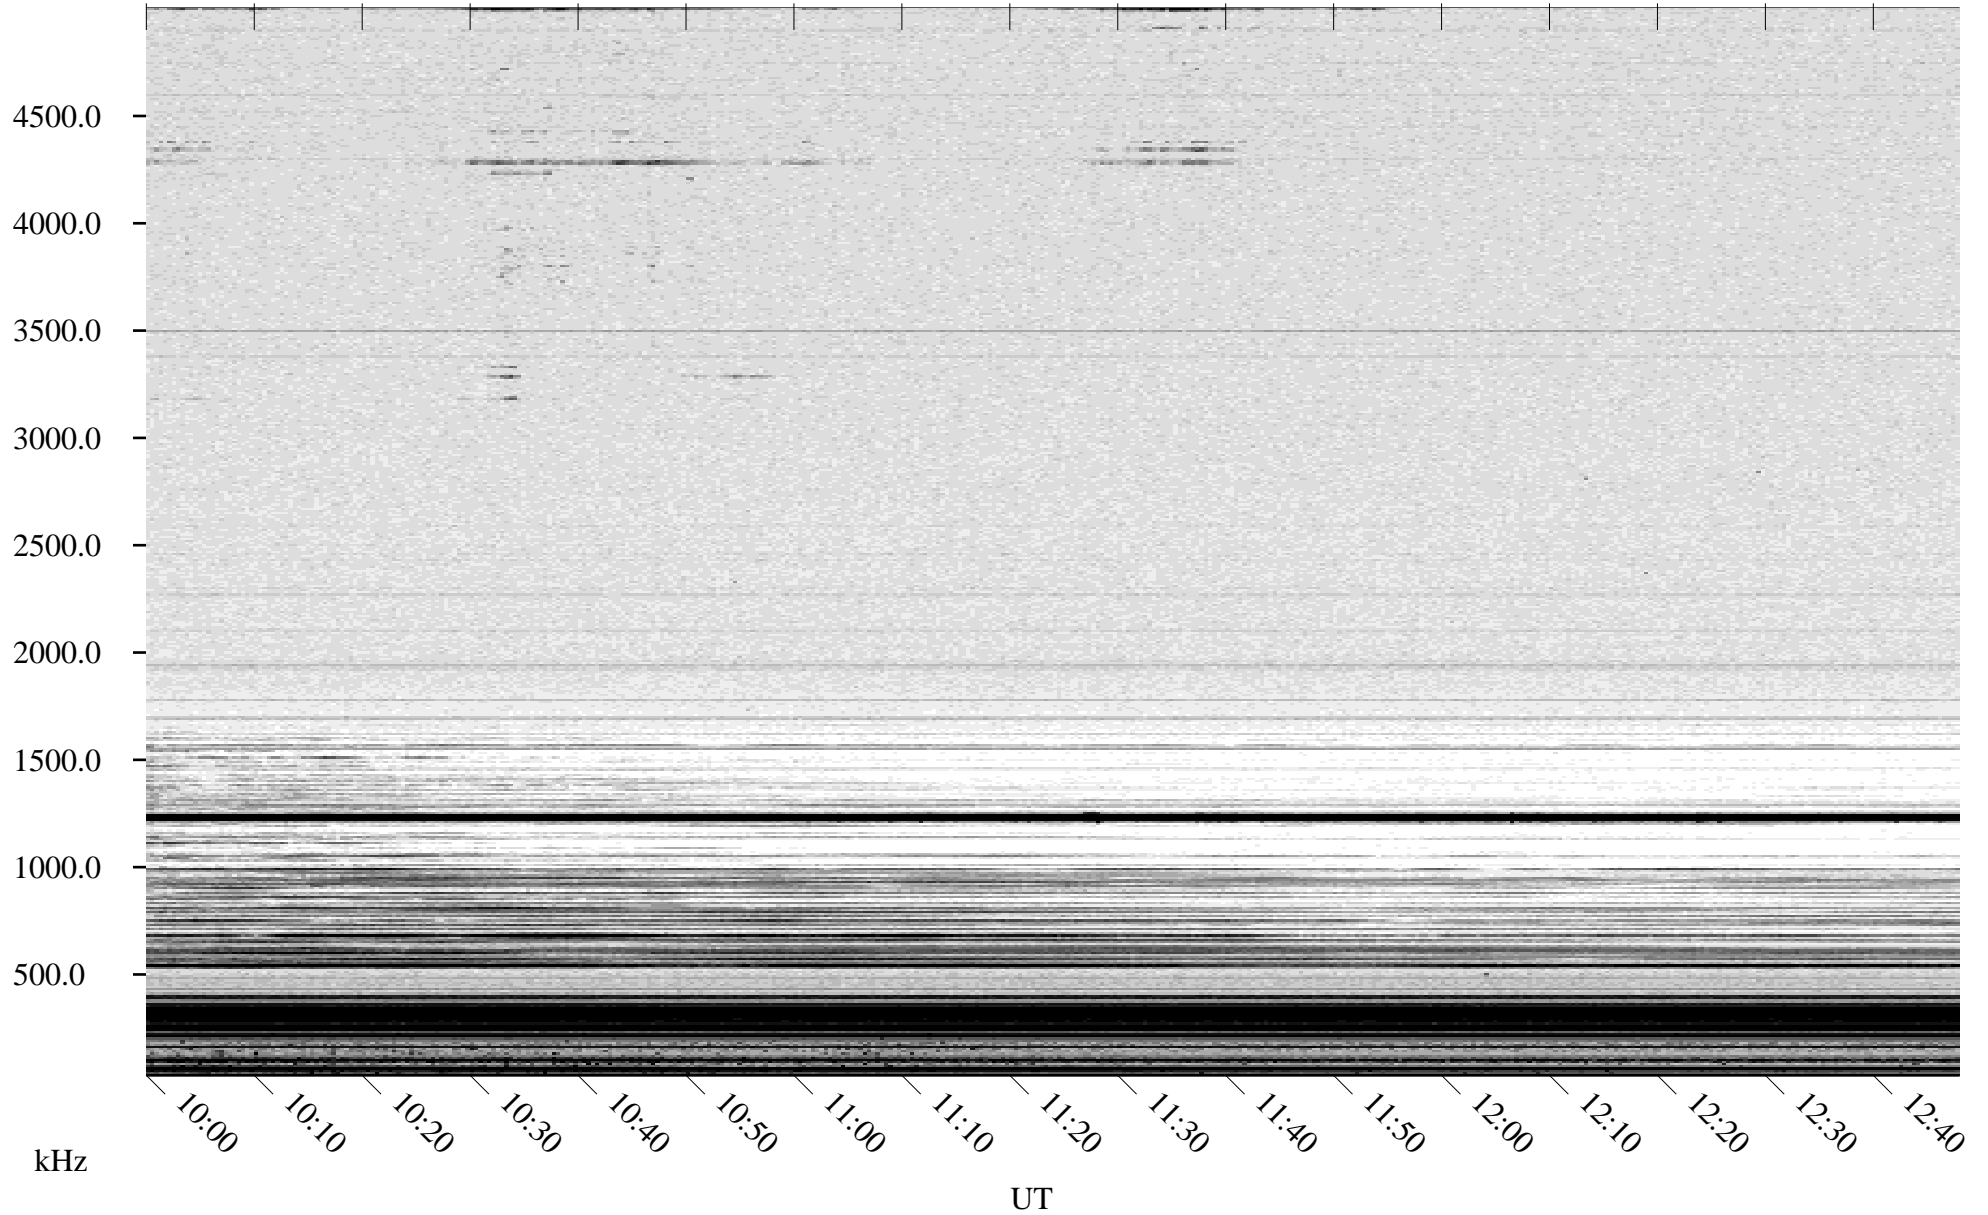

04/28/2007 Churchill, Manitoba

Linear Scale Black = 161 White = 15

CH07118L.R00m max_12

Page 1

04/28/2007 Churchill, Manitoba

Linear Scale Black = 161 White = 15

CH07118L.R00m max_12

Page 2

04/29/2007 Churchill, Manitoba

Linear Scale Black = 161 White = 15

CH07118L.R00m max_12

Page 3

04/29/2007 Churchill, Manitoba

Linear Scale Black = 161 White = 15

CH07118L.R00m max_12

Page 4

04/29/2007 Churchill, Manitoba

Linear Scale Black = 161 White = 15

CH07118L.R00m max_12

Page 5

04/29/2007 Churchill, Manitoba

Linear Scale Black = 161 White = 15

CH07118L.R00m max_12

Page 6

04/29/2007 Churchill, Manitoba

Linear Scale Black = 161 White = 15

CH07118L.R00m max_12

Page 7

04/29/2007 Churchill, Manitoba

Linear Scale Black = 161 White = 15

CH07118L.R00m max_12

Page 8