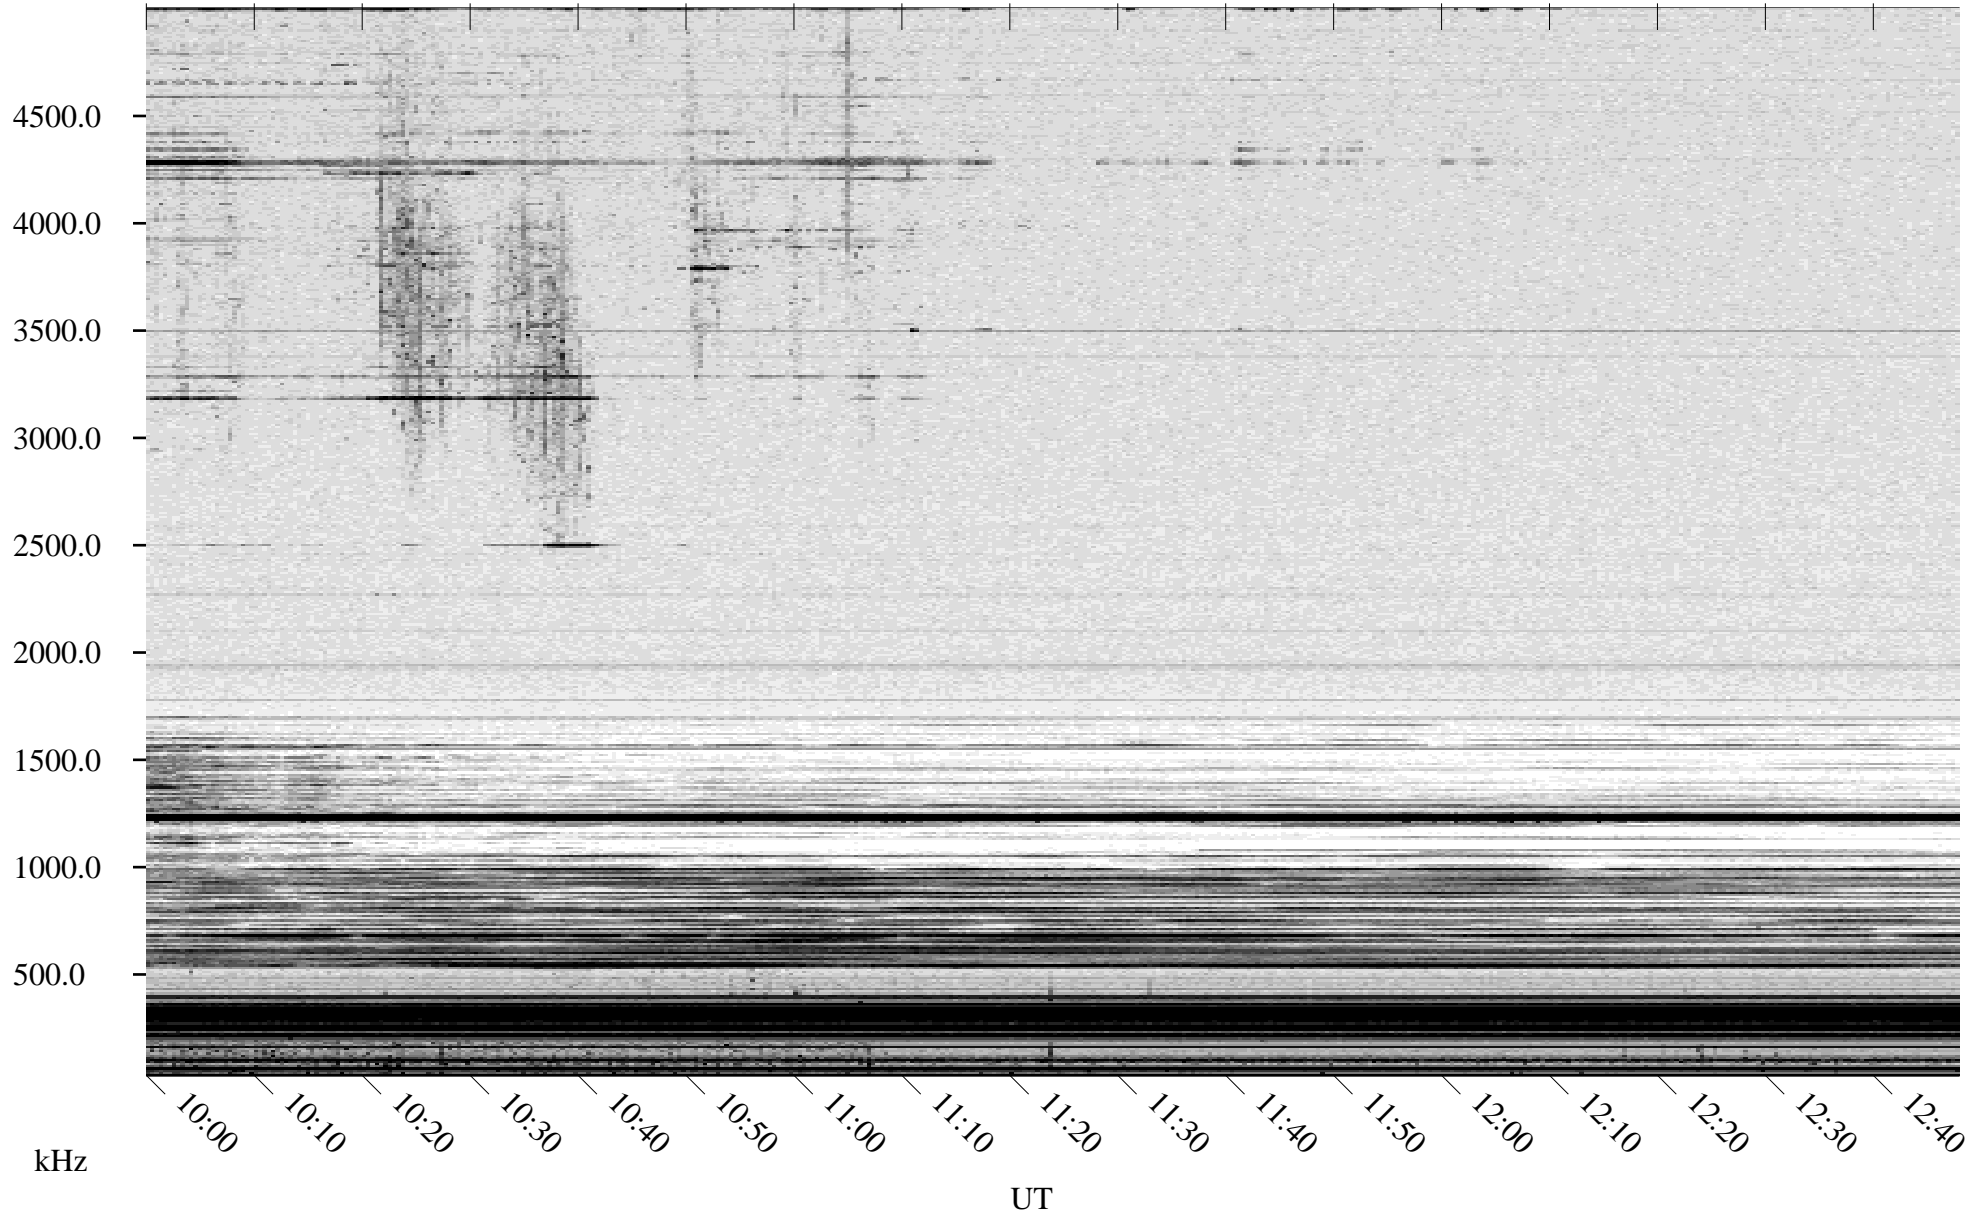

04/29/2007 Churchill, Manitoba

Linear Scale Black = 161 White = 15

CH07119L.R00m max_12

Page 1

04/29/2007 Churchill, Manitoba

Linear Scale Black = 161 White = 15

CH07119L.R00m max_12

Page 2

04/30/2007 Churchill, Manitoba

Linear Scale Black = 161 White = 15

CH07119L.R00m max_12

Page 3

04/30/2007 Churchill, Manitoba

Linear Scale Black = 161 White = 15

CH07119L.R00m max_12

Page 4

04/30/2007 Churchill, Manitoba

Linear Scale Black = 161 White = 15

CH07119L.R00m max_12

Page 5

04/30/2007 Churchill, Manitoba

Linear Scale Black = 161 White = 15

CH07119L.R00m max_12

Page 6

04/30/2007 Churchill, Manitoba

Linear Scale Black = 161 White = 15

CH07119L.R00m max_12

04/30/2007 Churchill, Manitoba

Linear Scale Black = 161 White = 15

CH07119L.R00m max_12