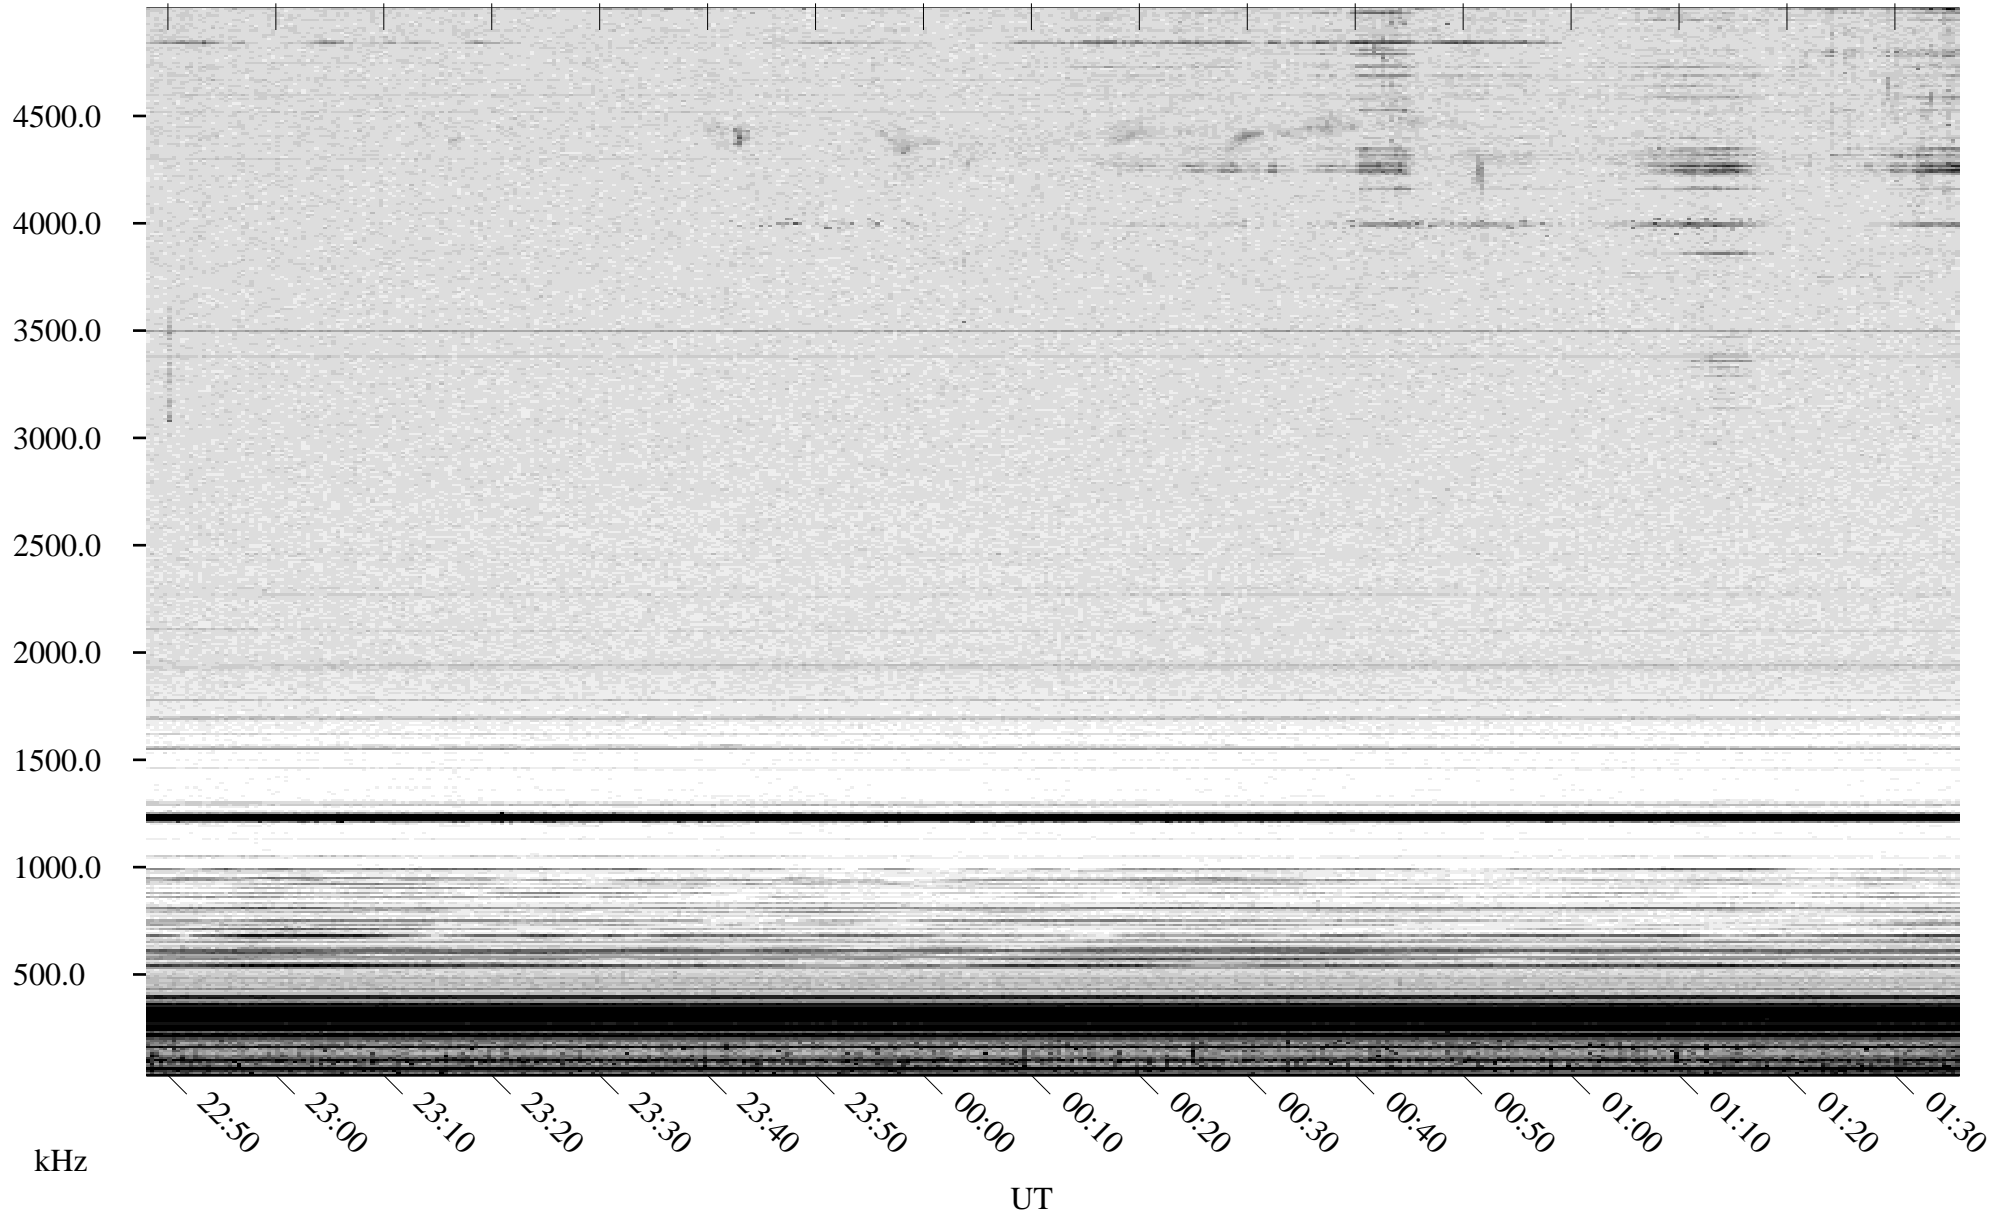

04/29/2007 Churchill, Manitoba

Linear Scale Black = 161 White = 15

CH07119L.R00m max_12

Page 1

04/29/2007 Churchill, Manitoba

Linear Scale Black = 161 White = 15

CH07119L.R00m max_12

Page 2

04/30/2007 Churchill, Manitoba

Linear Scale Black = 161 White = 15

CH07119L.R00m max_12

Page 3

04/30/2007 Churchill, Manitoba

Linear Scale Black = 161 White = 15

CH07119L.R00m max_12

Page 4

04/30/2007 Churchill, Manitoba

Linear Scale Black = 161 White = 15

CH07119L.R00m max_12

Page 5

04/30/2007 Churchill, Manitoba

Linear Scale Black = 161 White = 15

CH07119L.R00m max_12

Page 6

04/30/2007 Churchill, Manitoba

Linear Scale Black = 161 White = 15

CH07119L.R00m max_12

04/30/2007 Churchill, Manitoba

Linear Scale Black = 161 White = 15

CH07119L.R00m max_12