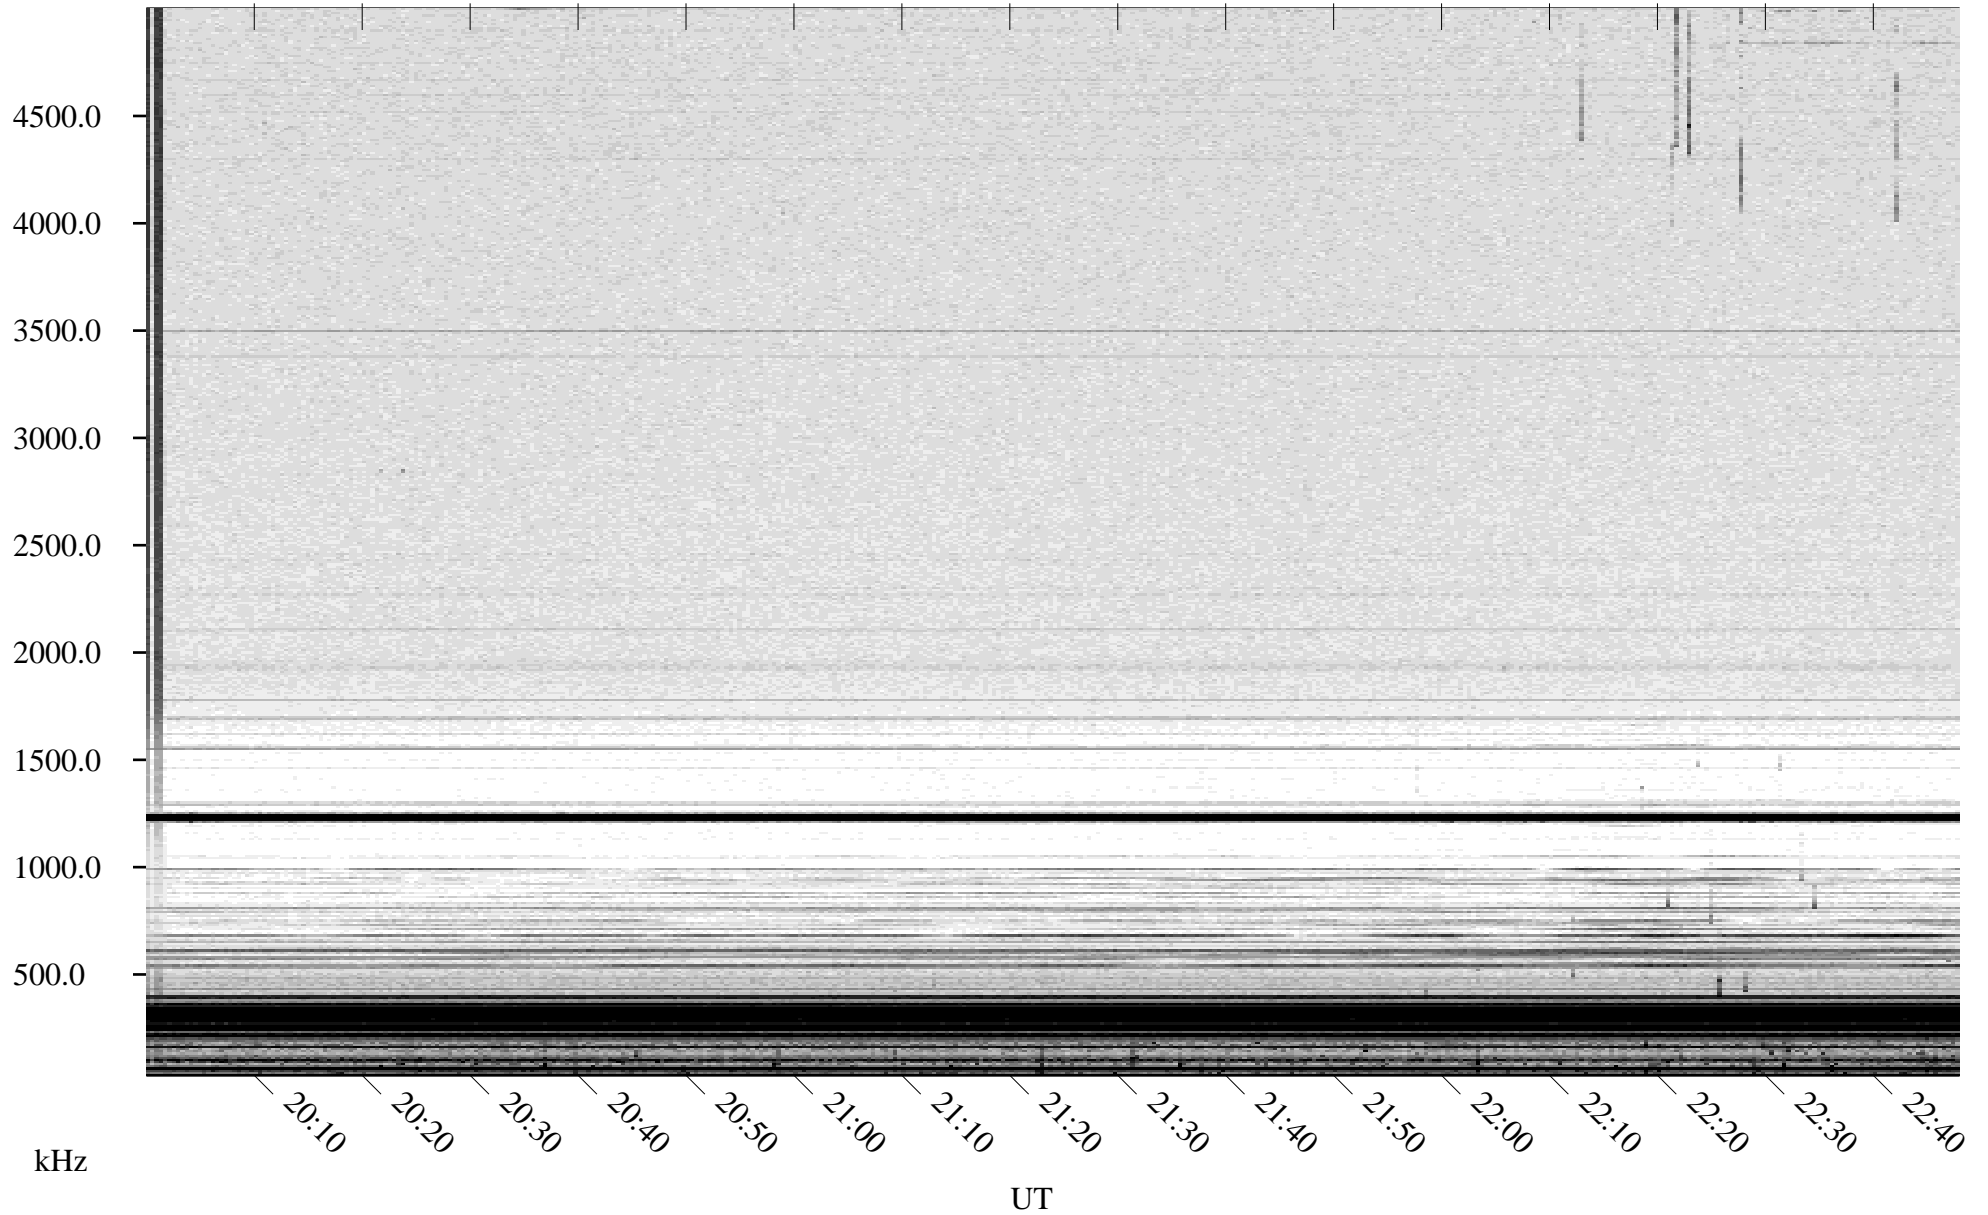

04/29/2007 Churchill, Manitoba

Linear Scale Black = 161 White = 15

CH07119L.R00m max_12

Page 1

04/29/2007 Churchill, Manitoba

Linear Scale Black = 161 White = 15

CH07119L.R00m max_12

Page 2

04/30/2007 Churchill, Manitoba

Linear Scale Black = 161 White = 15

CH07119L.R00m max_12

Page 3

04/30/2007 Churchill, Manitoba

Linear Scale Black = 161 White = 15

CH07119L.R00m max_12

Page 4

04/30/2007 Churchill, Manitoba

Linear Scale Black = 161 White = 15

CH07119L.R00m max_12

Page 5

04/30/2007 Churchill, Manitoba

Linear Scale Black = 161 White = 15

CH07119L.R00m max_12

Page 6

04/30/2007 Churchill, Manitoba

Linear Scale Black = 161 White = 15

CH07119L.R00m max_12

04/30/2007 Churchill, Manitoba

Linear Scale Black = 161 White = 15

CH07119L.R00m max_12