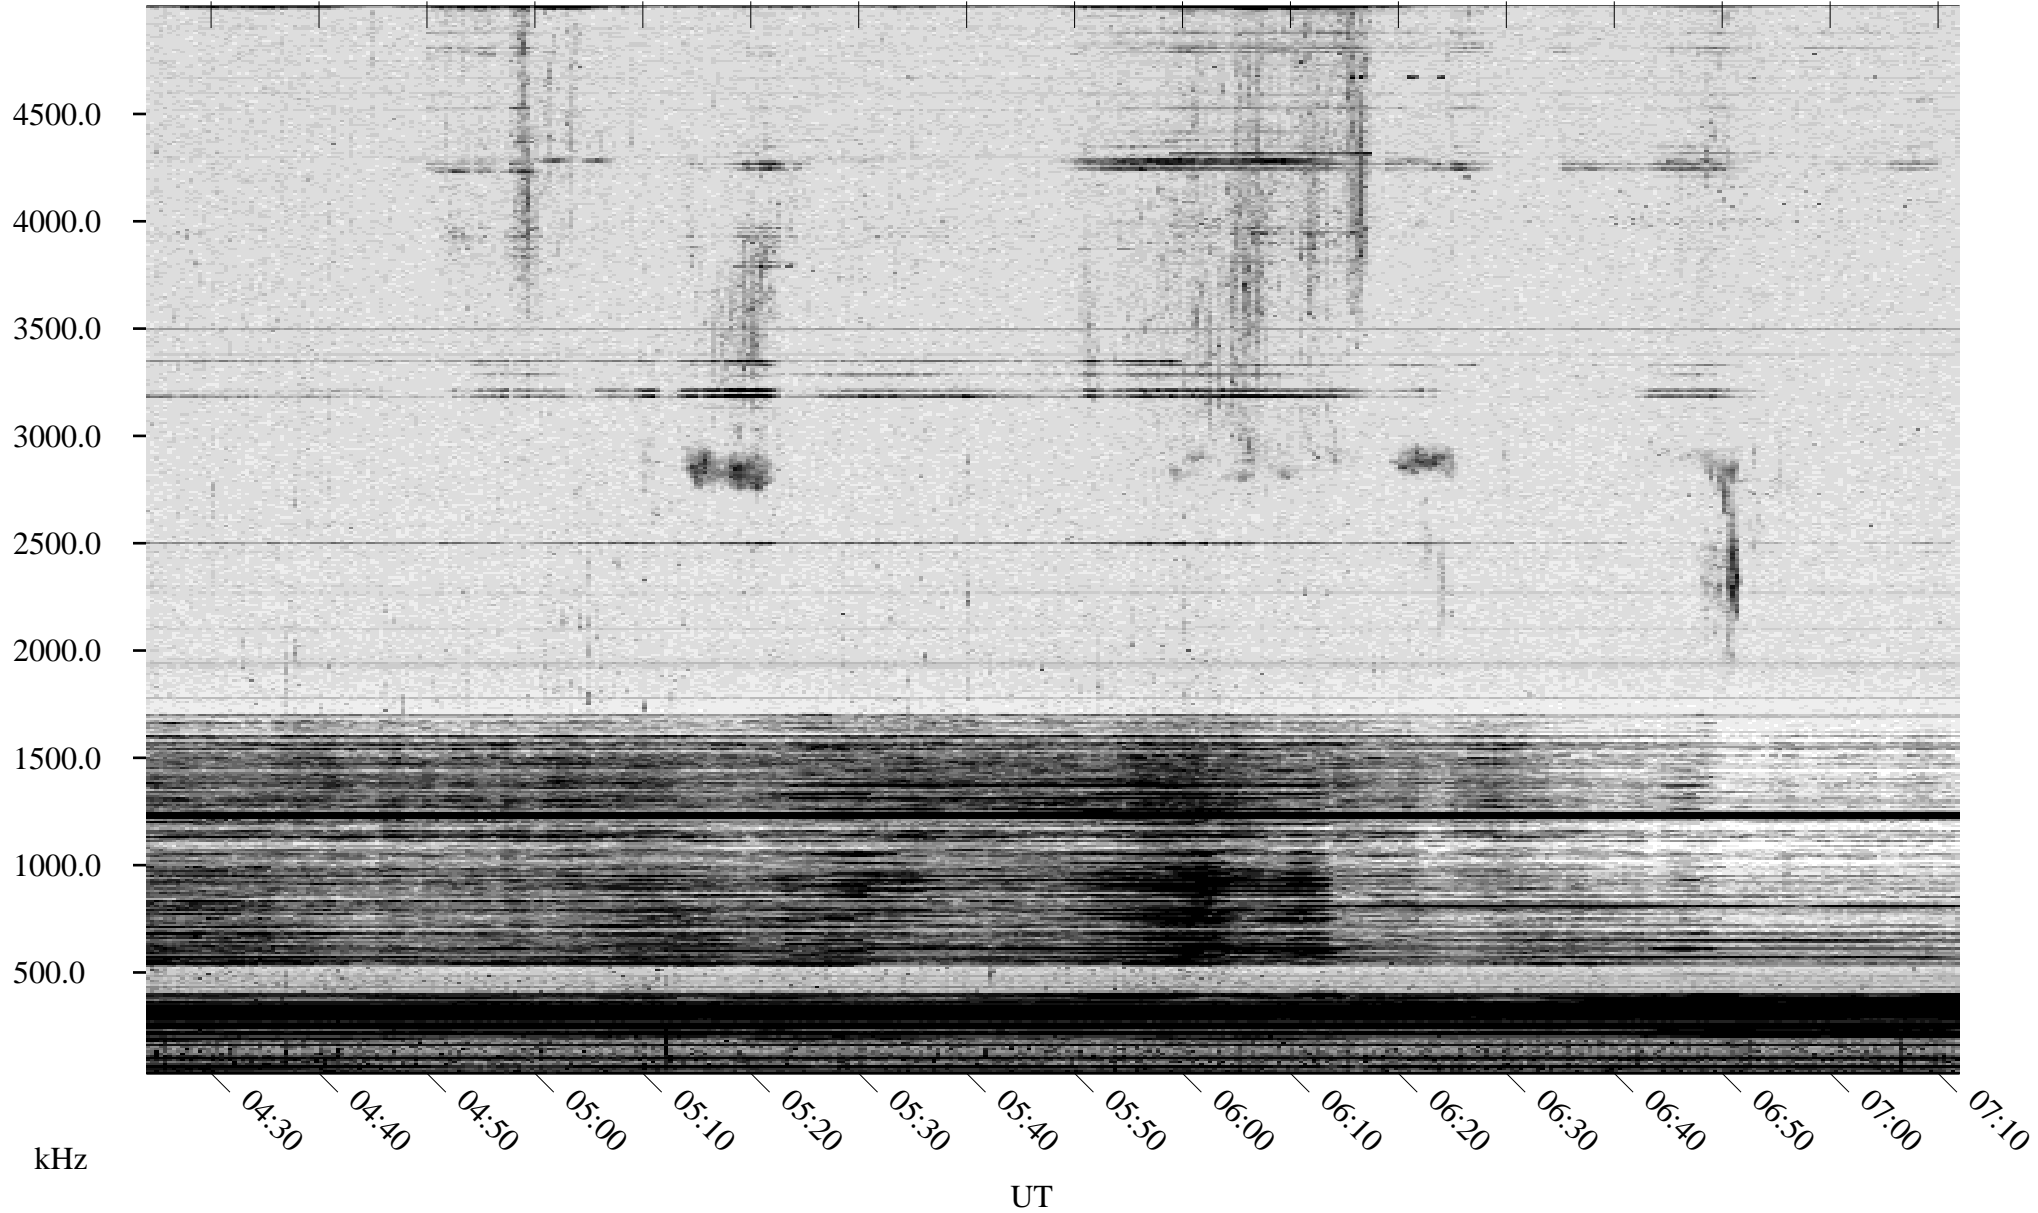

04/29/2007 Churchill, Manitoba

Linear Scale Black = 161 White = 15

CH07119L.R00m max_12

Page 1

04/29/2007 Churchill, Manitoba

Linear Scale Black = 161 White = 15

CH07119L.R00m max_12

Page 2

04/30/2007 Churchill, Manitoba

Linear Scale Black = 161 White = 15

CH07119L.R00m max_12

Page 3

04/30/2007 Churchill, Manitoba

Linear Scale Black = 161 White = 15

CH07119L.R00m max_12

Page 4

04/30/2007 Churchill, Manitoba

Linear Scale Black = 161 White = 15

CH07119L.R00m max_12

Page 5

04/30/2007 Churchill, Manitoba

Linear Scale Black = 161 White = 15

CH07119L.R00m max_12

Page 6

04/30/2007 Churchill, Manitoba

Linear Scale Black = 161 White = 15

CH07119L.R00m max_12

04/30/2007 Churchill, Manitoba

Linear Scale Black = 161 White = 15

CH07119L.R00m max_12