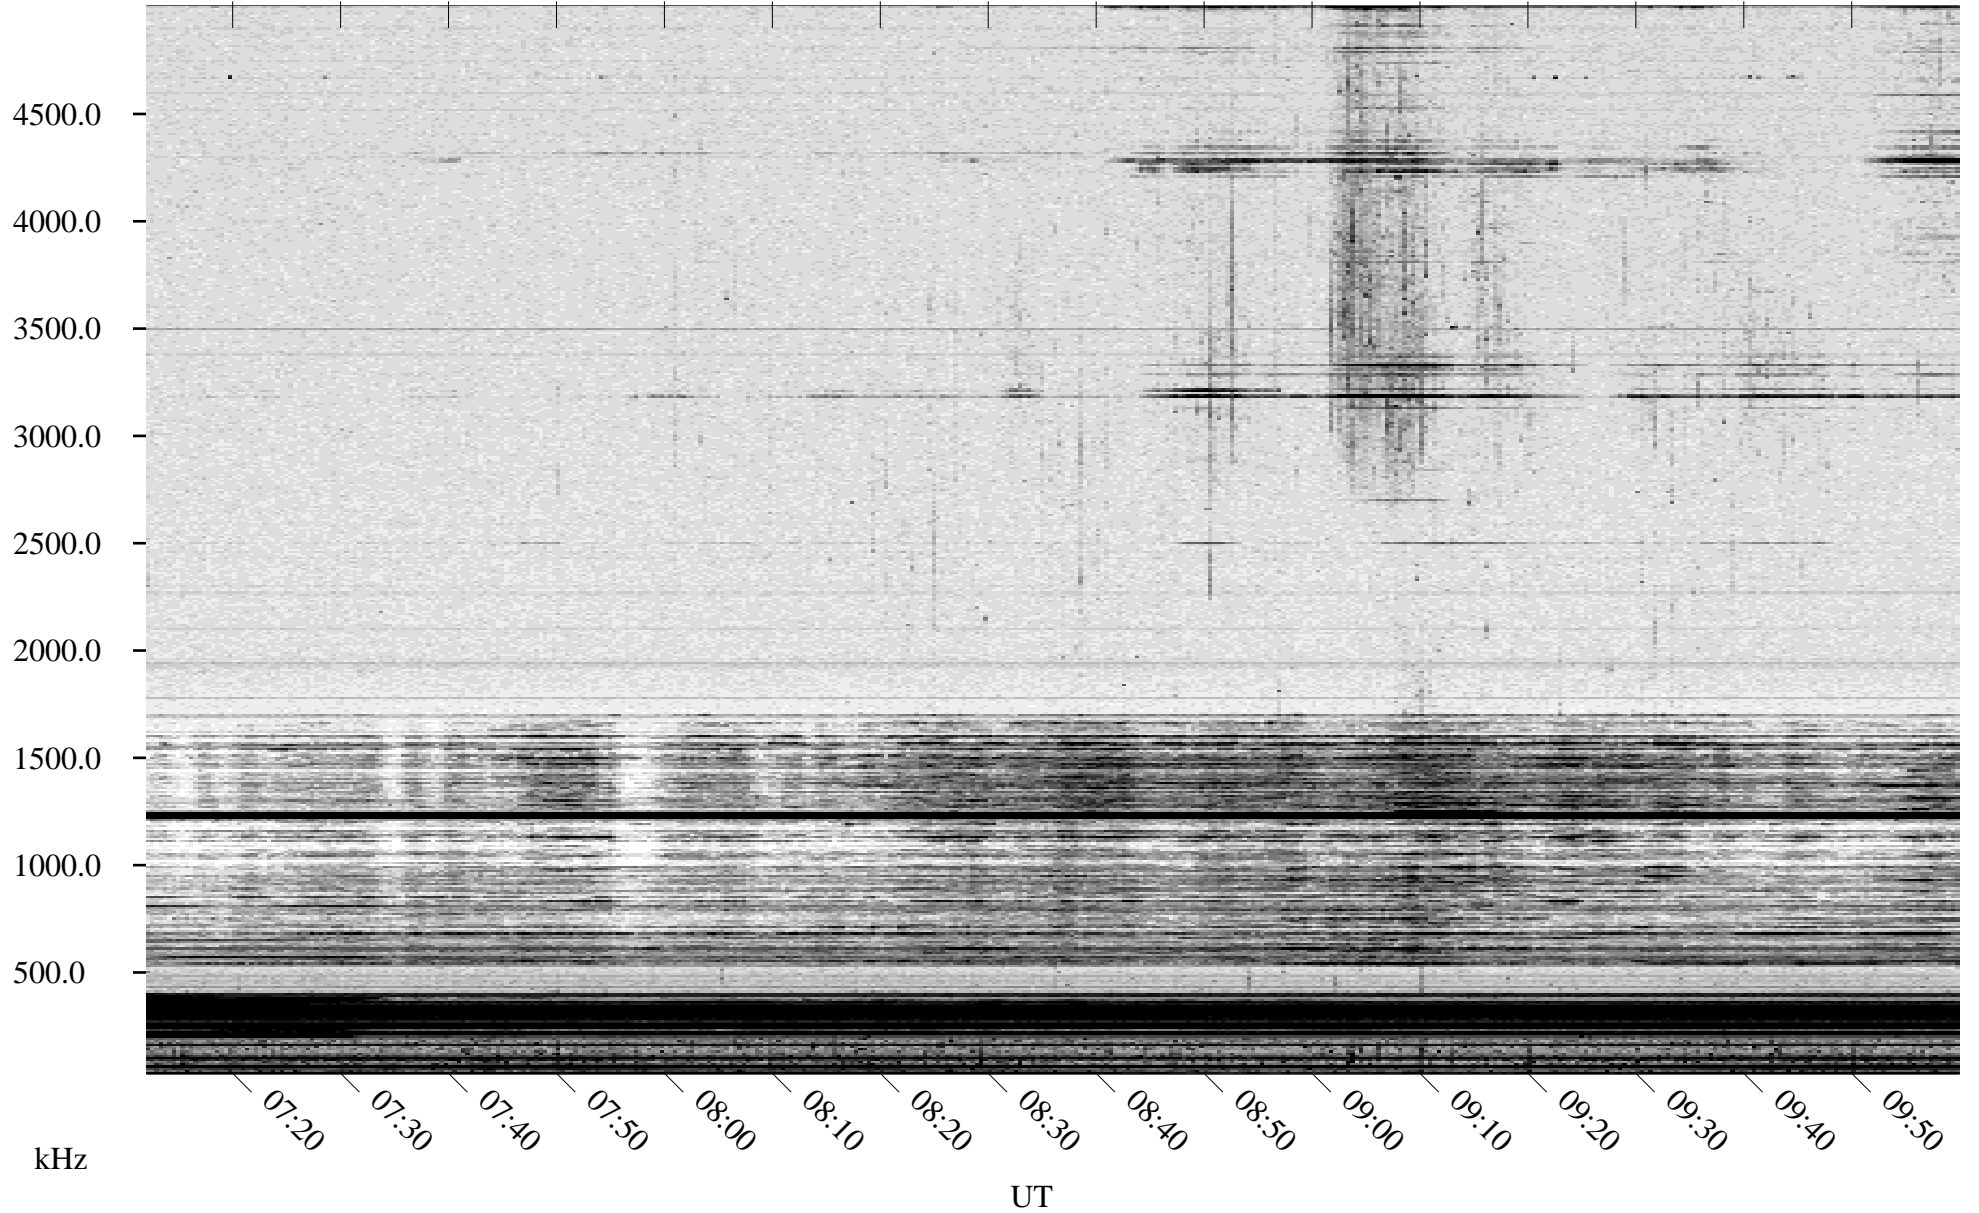

04/29/2007 Churchill, Manitoba

Linear Scale Black = 161 White = 15

CH07119L.R00m max_12

Page 1

04/29/2007 Churchill, Manitoba

Linear Scale Black = 161 White = 15

CH07119L.R00m max_12

Page 2

04/30/2007 Churchill, Manitoba

Linear Scale Black = 161 White = 15

CH07119L.R00m max_12

Page 3

04/30/2007 Churchill, Manitoba

Linear Scale Black = 161 White = 15

CH07119L.R00m max_12

Page 4

04/30/2007 Churchill, Manitoba

Linear Scale Black = 161 White = 15

CH07119L.R00m max_12

Page 5

04/30/2007 Churchill, Manitoba

Linear Scale Black = 161 White = 15

CH07119L.R00m max_12

Page 6

04/30/2007 Churchill, Manitoba

Linear Scale Black = 161 White = 15

CH07119L.R00m max_12

04/30/2007 Churchill, Manitoba

Linear Scale Black = 161 White = 15

CH07119L.R00m max_12