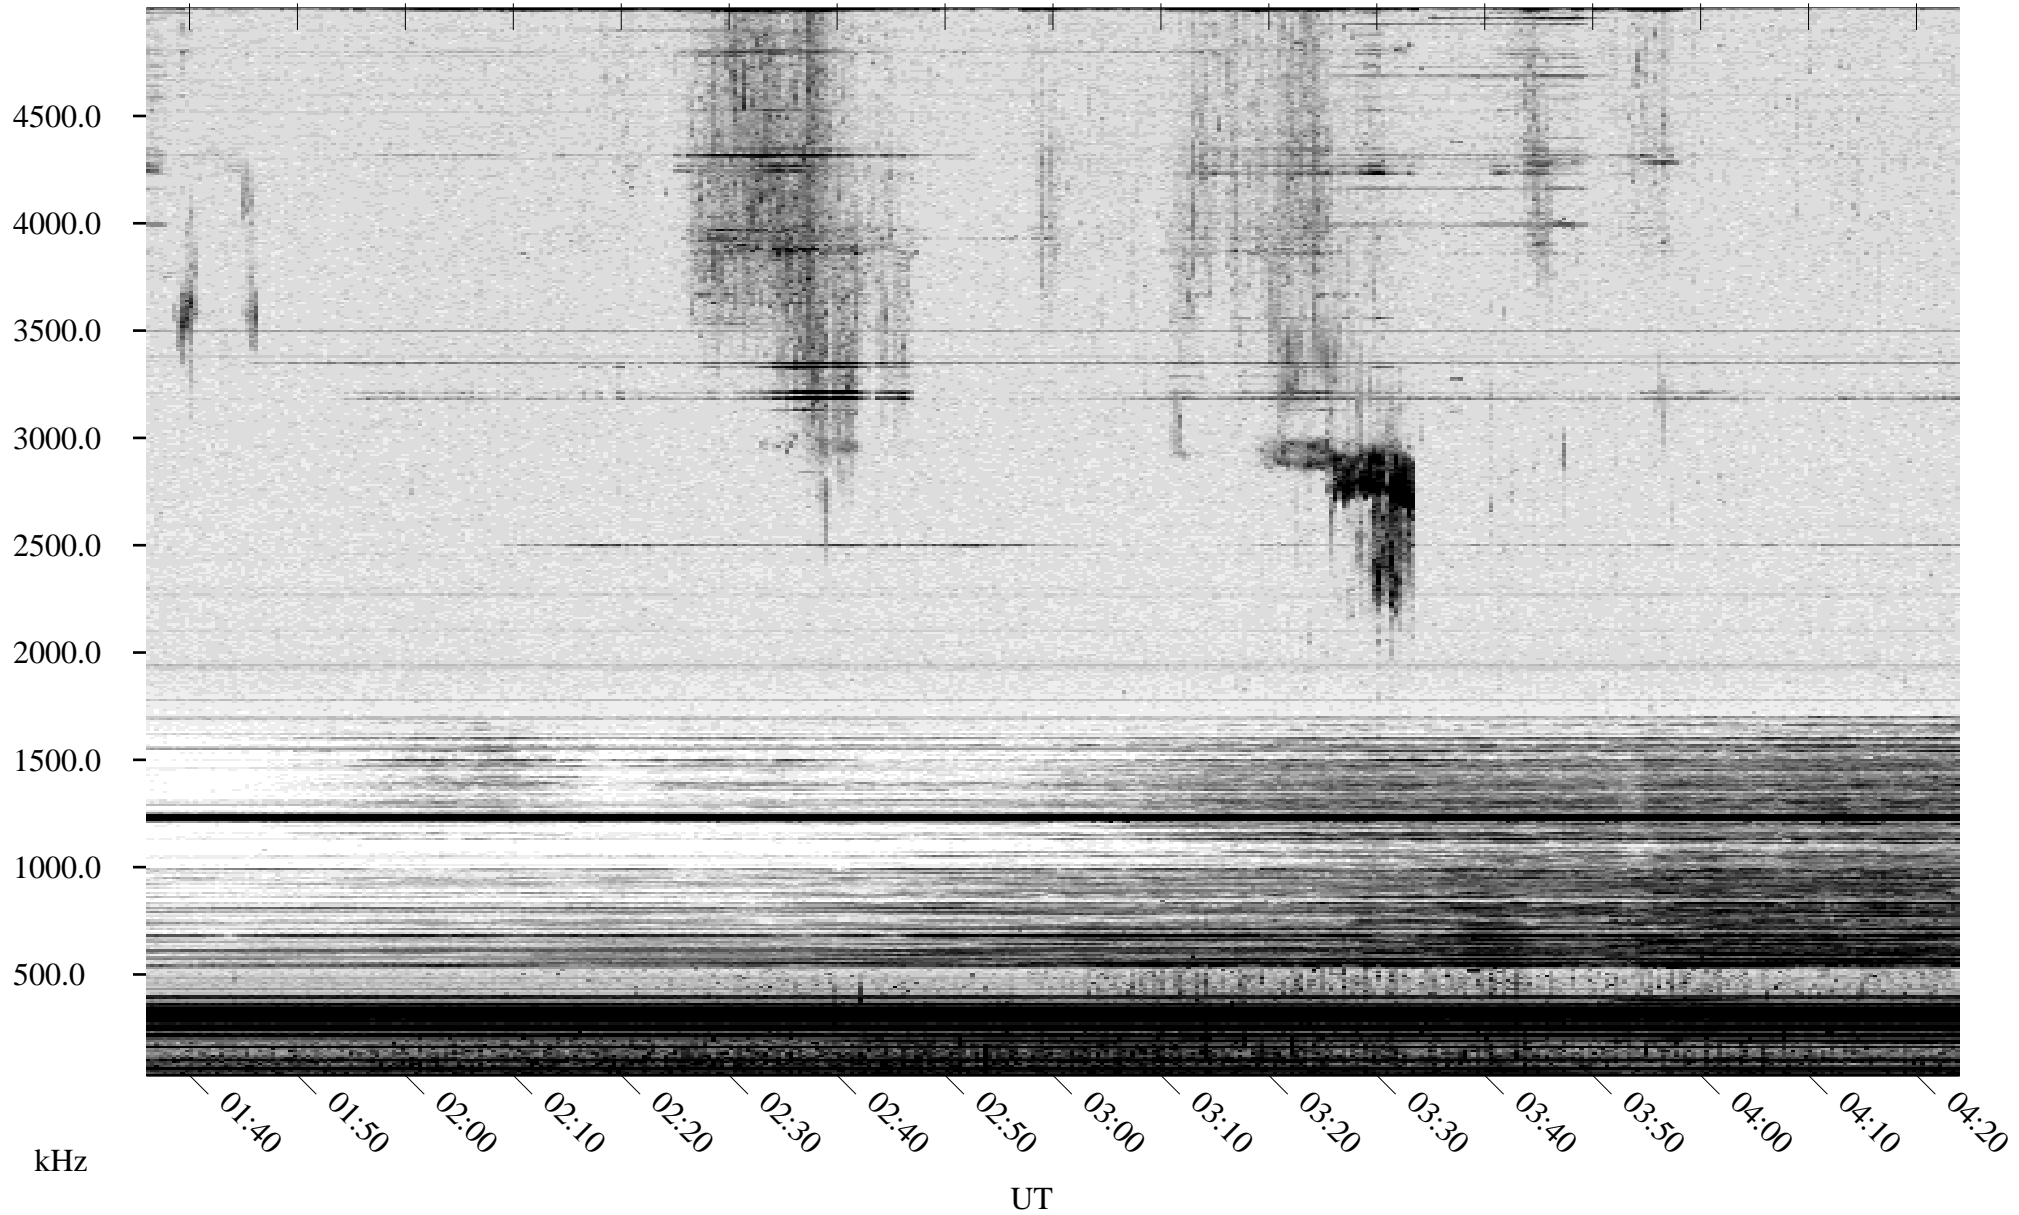

04/29/2007 Churchill, Manitoba

Linear Scale Black = 161 White = 15

CH07119L.R00m max_12

Page 1

04/29/2007 Churchill, Manitoba

Linear Scale Black = 161 White = 15

CH07119L.R00m max_12

Page 2

04/30/2007 Churchill, Manitoba

Linear Scale Black = 161 White = 15

CH07119L.R00m max_12

Page 3

04/30/2007 Churchill, Manitoba

Linear Scale Black = 161 White = 15

CH07119L.R00m max_12

Page 4

04/30/2007 Churchill, Manitoba

Linear Scale Black = 161 White = 15

CH07119L.R00m max_12

Page 5

04/30/2007 Churchill, Manitoba

Linear Scale Black = 161 White = 15

CH07119L.R00m max_12

Page 6

04/30/2007 Churchill, Manitoba

Linear Scale Black = 161 White = 15

CH07119L.R00m max_12

04/30/2007 Churchill, Manitoba

Linear Scale Black = 161 White = 15

CH07119L.R00m max_12