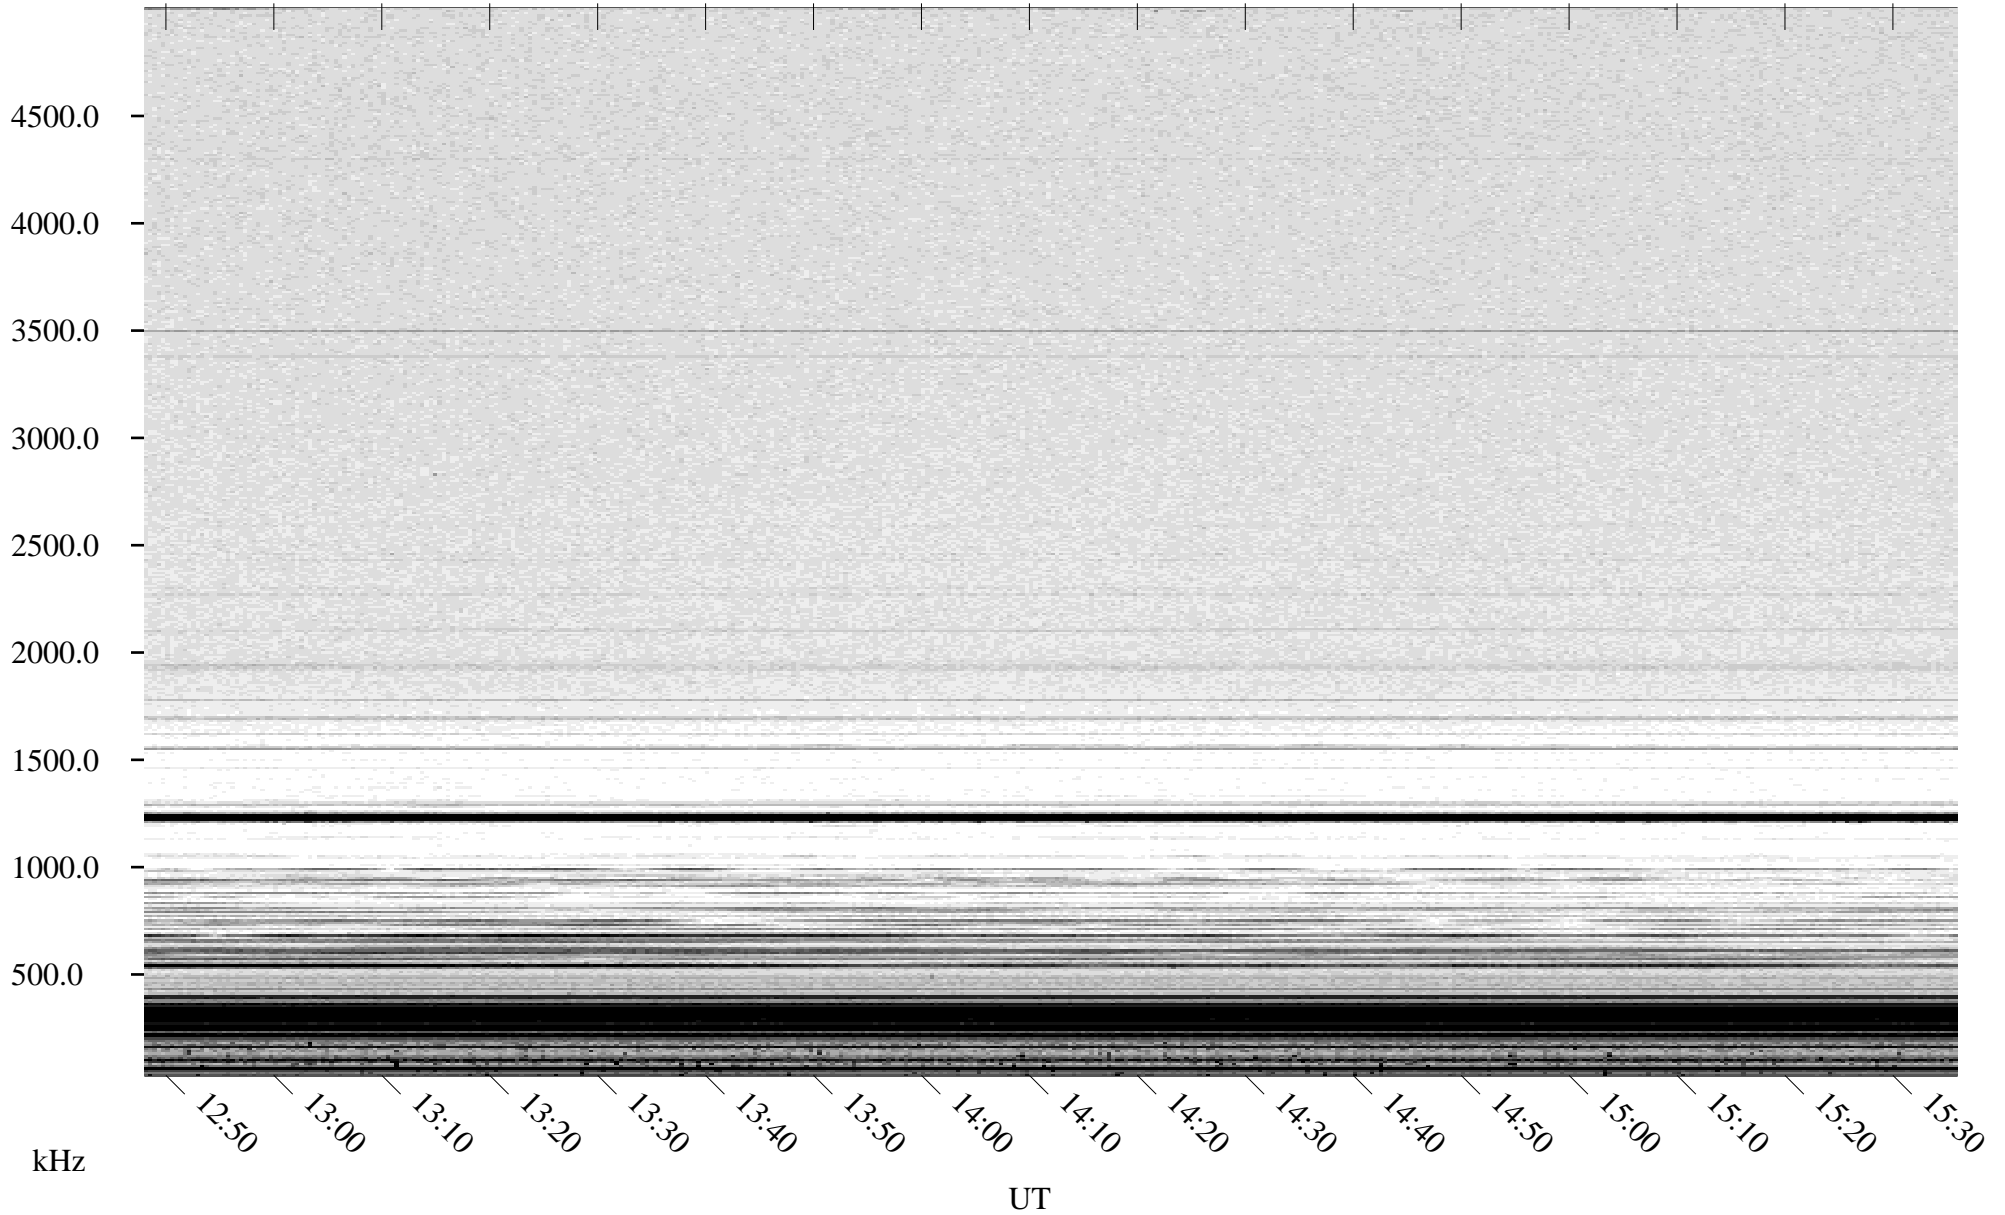

04/30/2007 Churchill, Manitoba

Linear Scale Black = 161 White = 15

CH07120L.R00m max_12

Page 1

04/30/2007 Churchill, Manitoba

Linear Scale Black = 161 White = 15

CH07120L.R00m max_12

Page 2

05/01/2007 Churchill, Manitoba

Linear Scale Black = 161 White = 15

CH07120L.R00m max_12

Page 3

05/01/2007 Churchill, Manitoba

Linear Scale Black = 161 White = 15

CH07120L.R00m max_12

Page 4

05/01/2007 Churchill, Manitoba

Linear Scale Black = 161 White = 15

CH07120L.R00m max_12

Page 5

05/01/2007 Churchill, Manitoba

Linear Scale Black = 161 White = 15

CH07120L.R00m max_12

Page 6

05/01/2007 Churchill, Manitoba

Linear Scale Black = 161 White = 15

CH07120L.R00m max_12

Page 7

05/01/2007 Churchill, Manitoba

Linear Scale Black = 161 White = 15

CH07120L.R00m max_12

Page 8