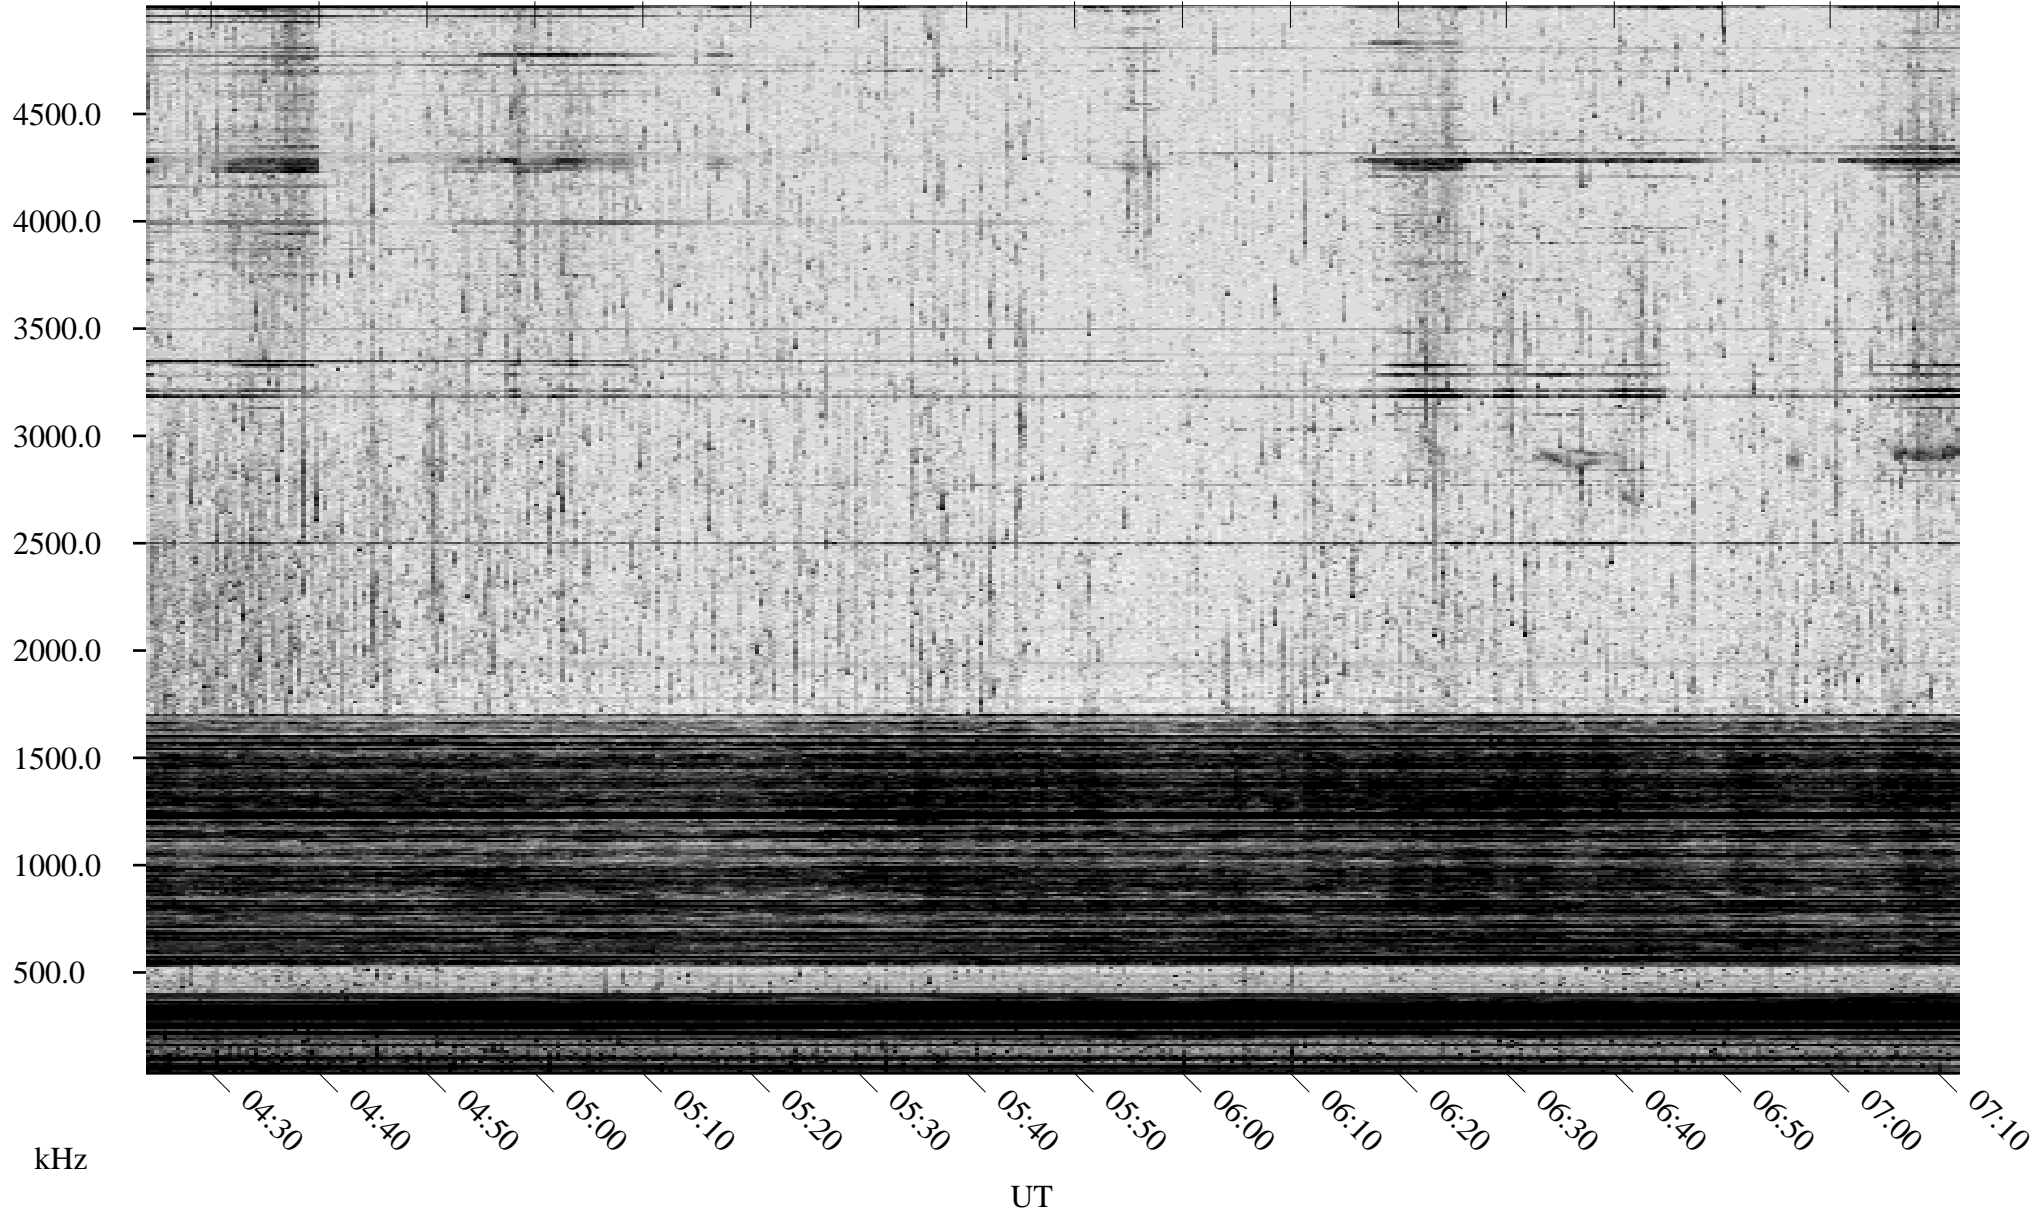

04/30/2007 Churchill, Manitoba

Linear Scale Black = 161 White = 15

CH07120L.R00m max_12

Page 1

04/30/2007 Churchill, Manitoba

Linear Scale Black = 161 White = 15

CH07120L.R00m max_12

Page 2

05/01/2007 Churchill, Manitoba

Linear Scale Black = 161 White = 15

CH07120L.R00m max_12

Page 3

05/01/2007 Churchill, Manitoba

Linear Scale Black = 161 White = 15

CH07120L.R00m max_12

Page 4

05/01/2007 Churchill, Manitoba

Linear Scale Black = 161 White = 15

CH07120L.R00m max_12

Page 5

05/01/2007 Churchill, Manitoba

Linear Scale Black = 161 White = 15

CH07120L.R00m max_12

Page 6

05/01/2007 Churchill, Manitoba

Linear Scale Black = 161 White = 15

CH07120L.R00m max_12

Page 7

05/01/2007 Churchill, Manitoba

Linear Scale Black = 161 White = 15

CH07120L.R00m max_12

Page 8