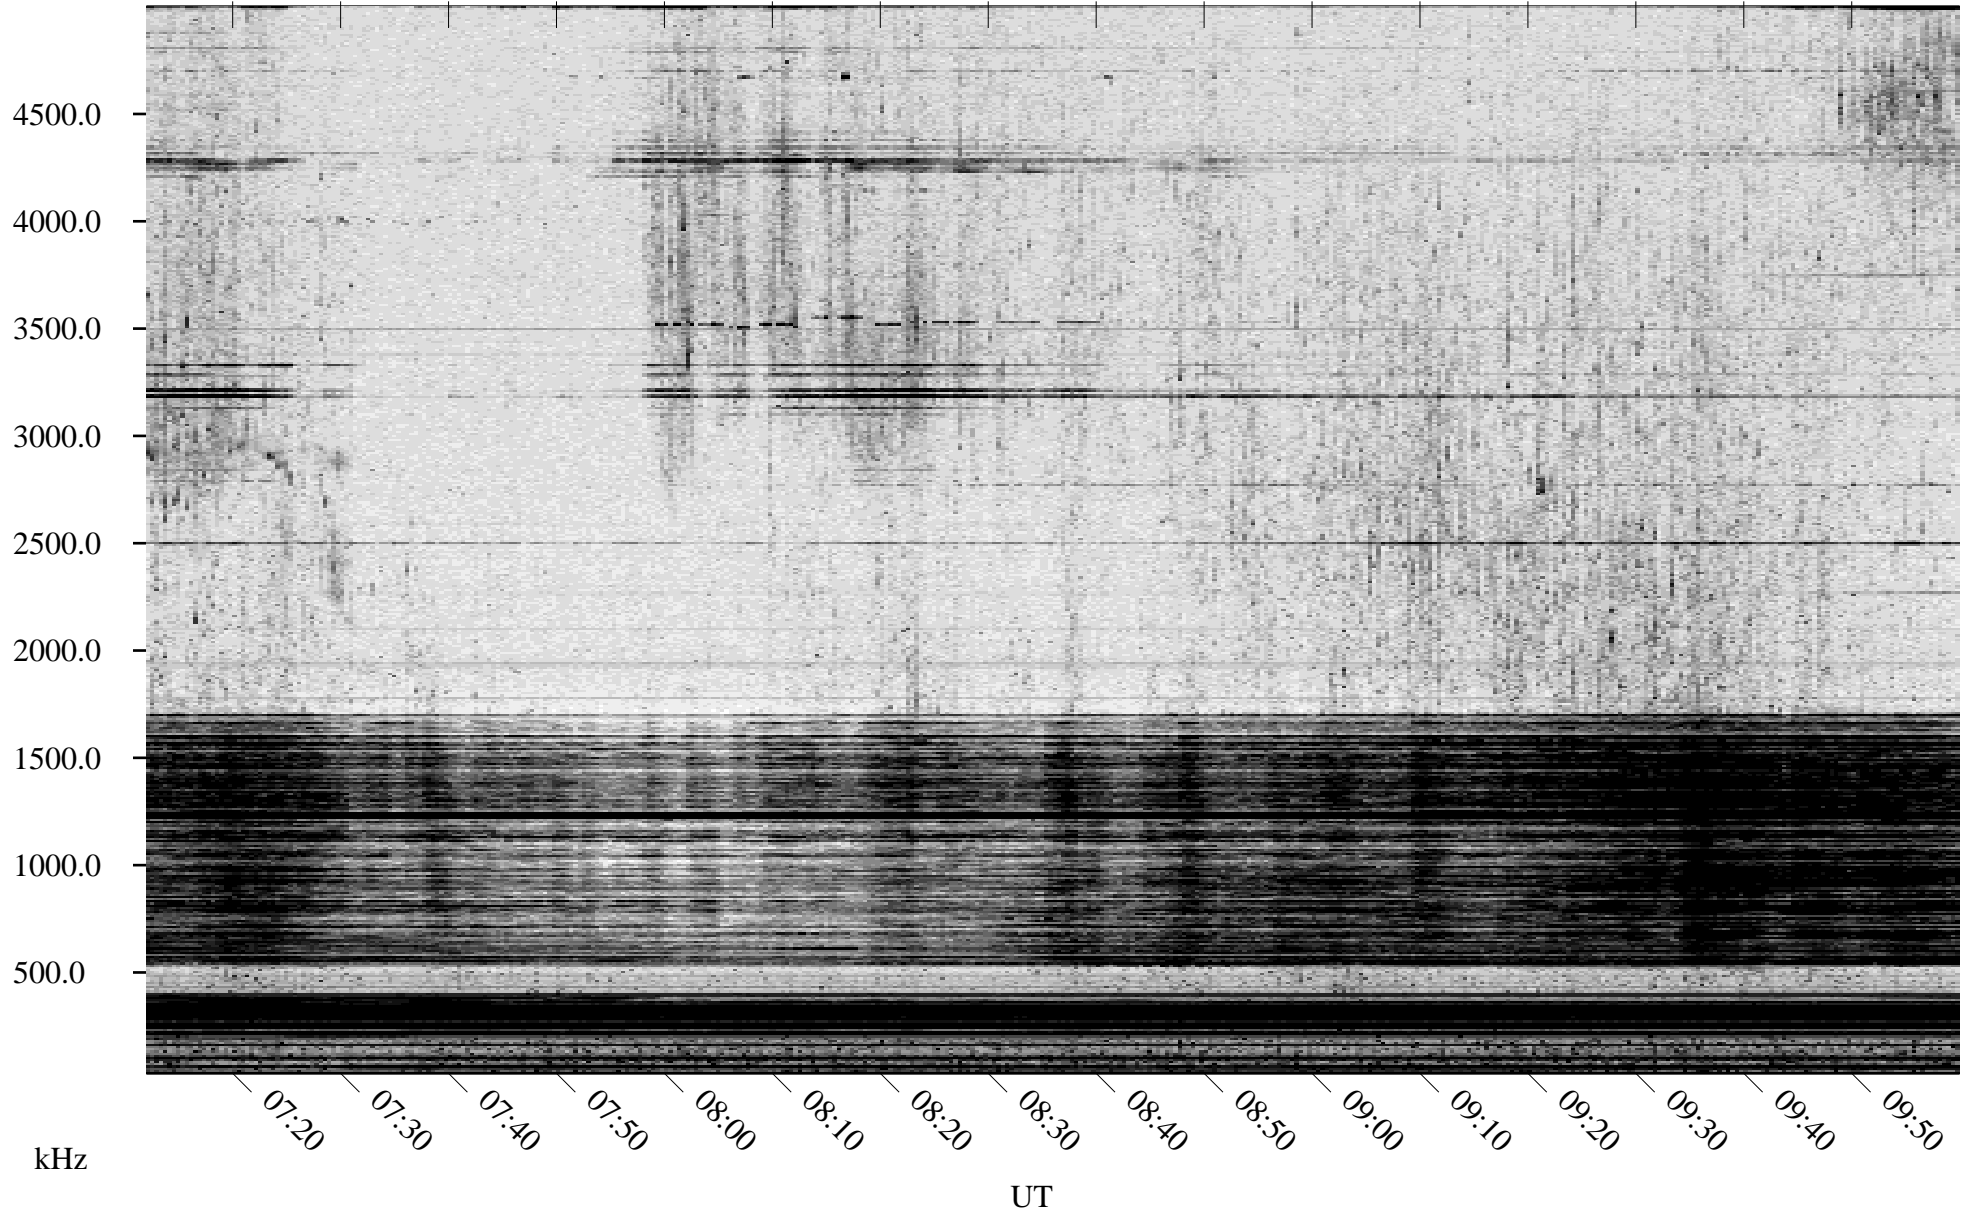

04/30/2007 Churchill, Manitoba

Linear Scale Black = 161 White = 15

CH07120L.R00m max_12

Page 1

04/30/2007 Churchill, Manitoba

Linear Scale Black = 161 White = 15

CH07120L.R00m max_12

Page 2

05/01/2007 Churchill, Manitoba

Linear Scale Black = 161 White = 15

CH07120L.R00m max_12

Page 3

05/01/2007 Churchill, Manitoba

Linear Scale Black = 161 White = 15

CH07120L.R00m max_12

Page 4

05/01/2007 Churchill, Manitoba

Linear Scale Black = 161 White = 15

CH07120L.R00m max_12

Page 5

05/01/2007 Churchill, Manitoba

Linear Scale Black = 161 White = 15

CH07120L.R00m max_12

Page 6

05/01/2007 Churchill, Manitoba

Linear Scale Black = 161 White = 15

CH07120L.R00m max_12

Page 7

05/01/2007 Churchill, Manitoba

Linear Scale Black = 161 White = 15

CH07120L.R00m max_12

Page 8