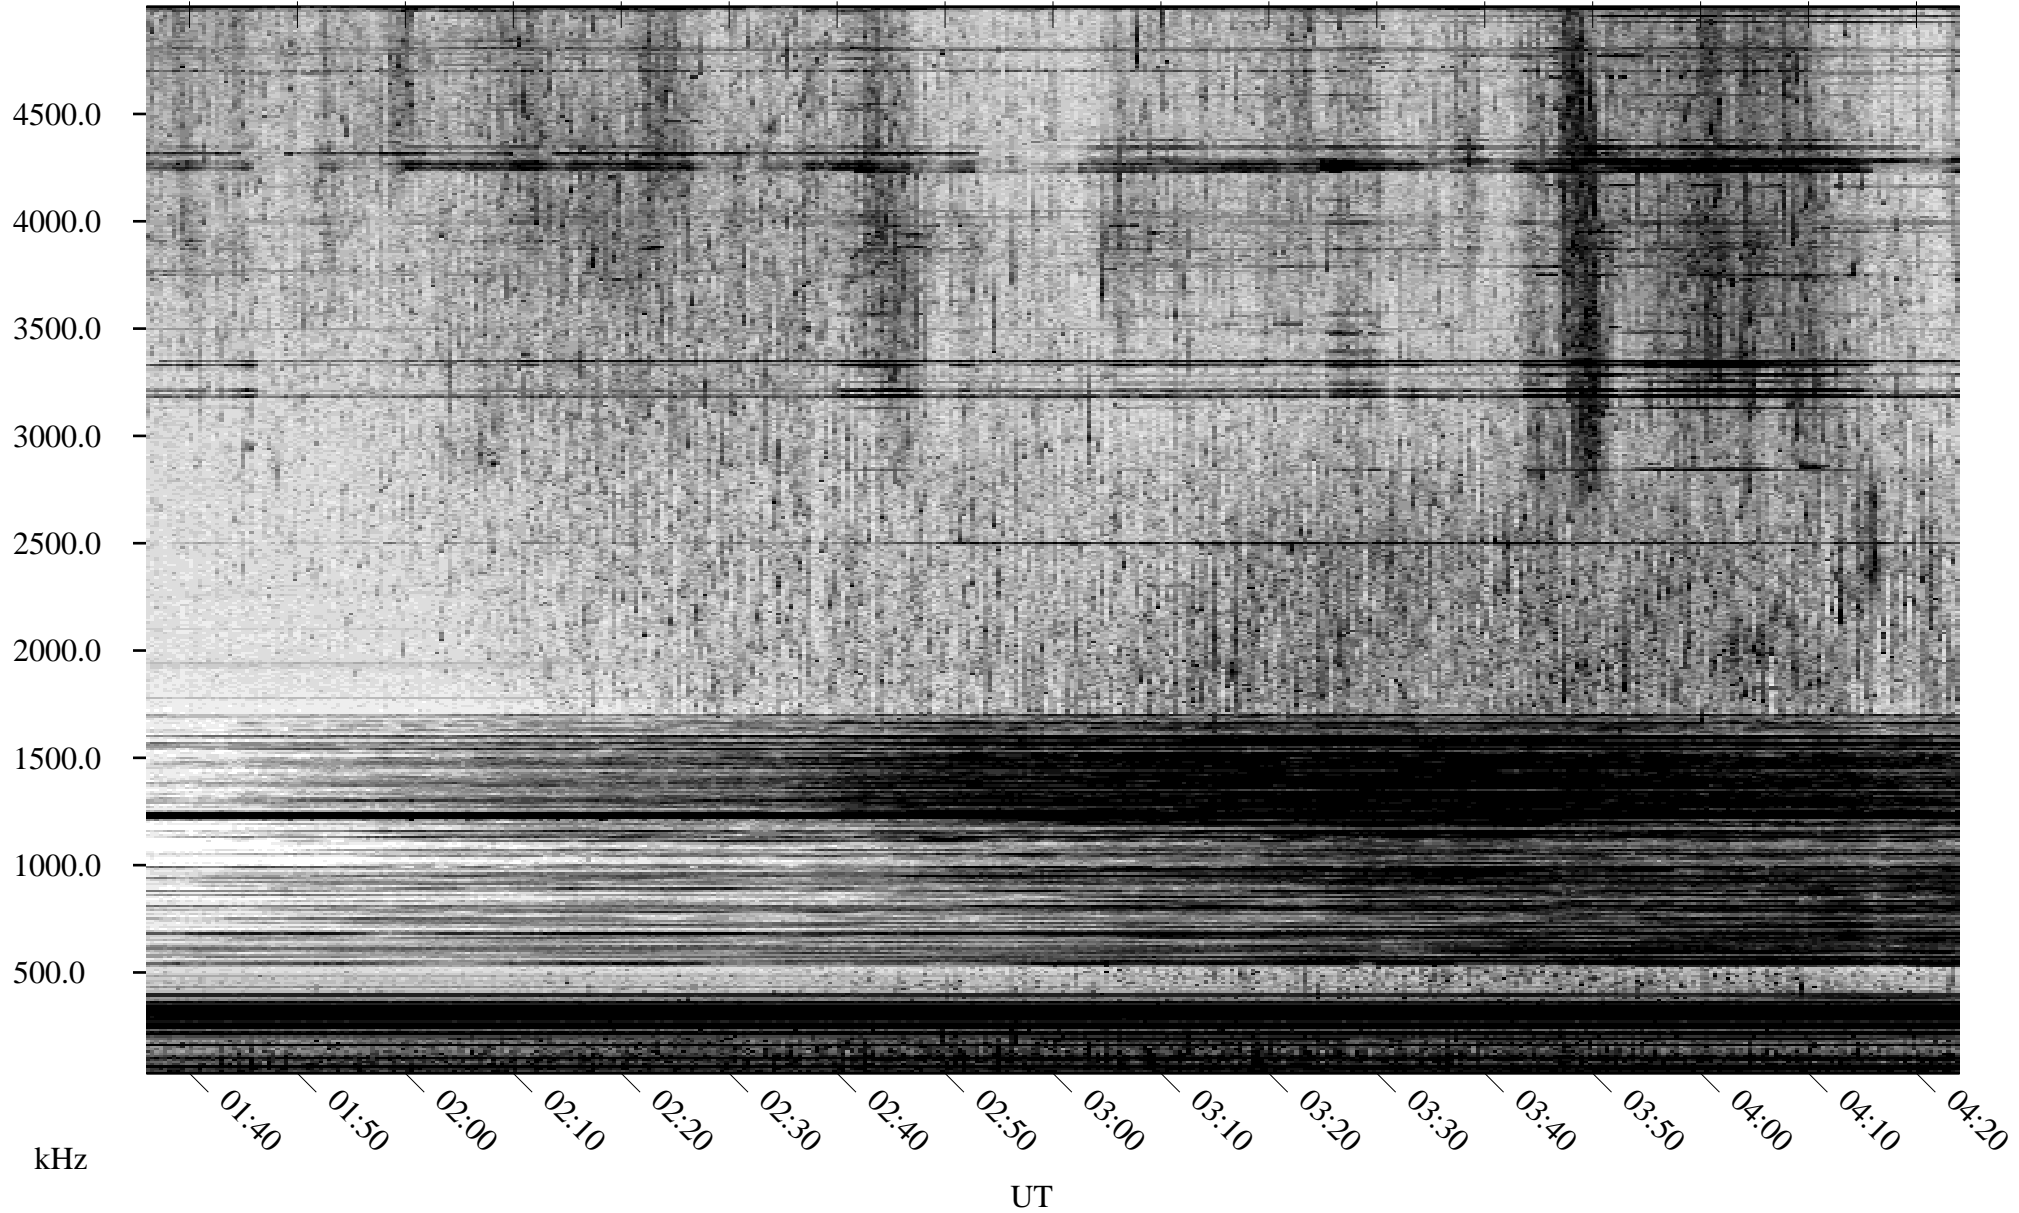

04/30/2007 Churchill, Manitoba

Linear Scale Black = 161 White = 15

CH07120L.R00m max_12

Page 1

04/30/2007 Churchill, Manitoba

Linear Scale Black = 161 White = 15

CH07120L.R00m max_12

Page 2

05/01/2007 Churchill, Manitoba

Linear Scale Black = 161 White = 15

CH07120L.R00m max_12

Page 3

05/01/2007 Churchill, Manitoba

Linear Scale Black = 161 White = 15

CH07120L.R00m max_12

Page 4

05/01/2007 Churchill, Manitoba

Linear Scale Black = 161 White = 15

CH07120L.R00m max_12

Page 5

05/01/2007 Churchill, Manitoba

Linear Scale Black = 161 White = 15

CH07120L.R00m max_12

Page 6

05/01/2007 Churchill, Manitoba

Linear Scale Black = 161 White = 15

CH07120L.R00m max_12

Page 7

05/01/2007 Churchill, Manitoba

Linear Scale Black = 161 White = 15

CH07120L.R00m max_12

Page 8