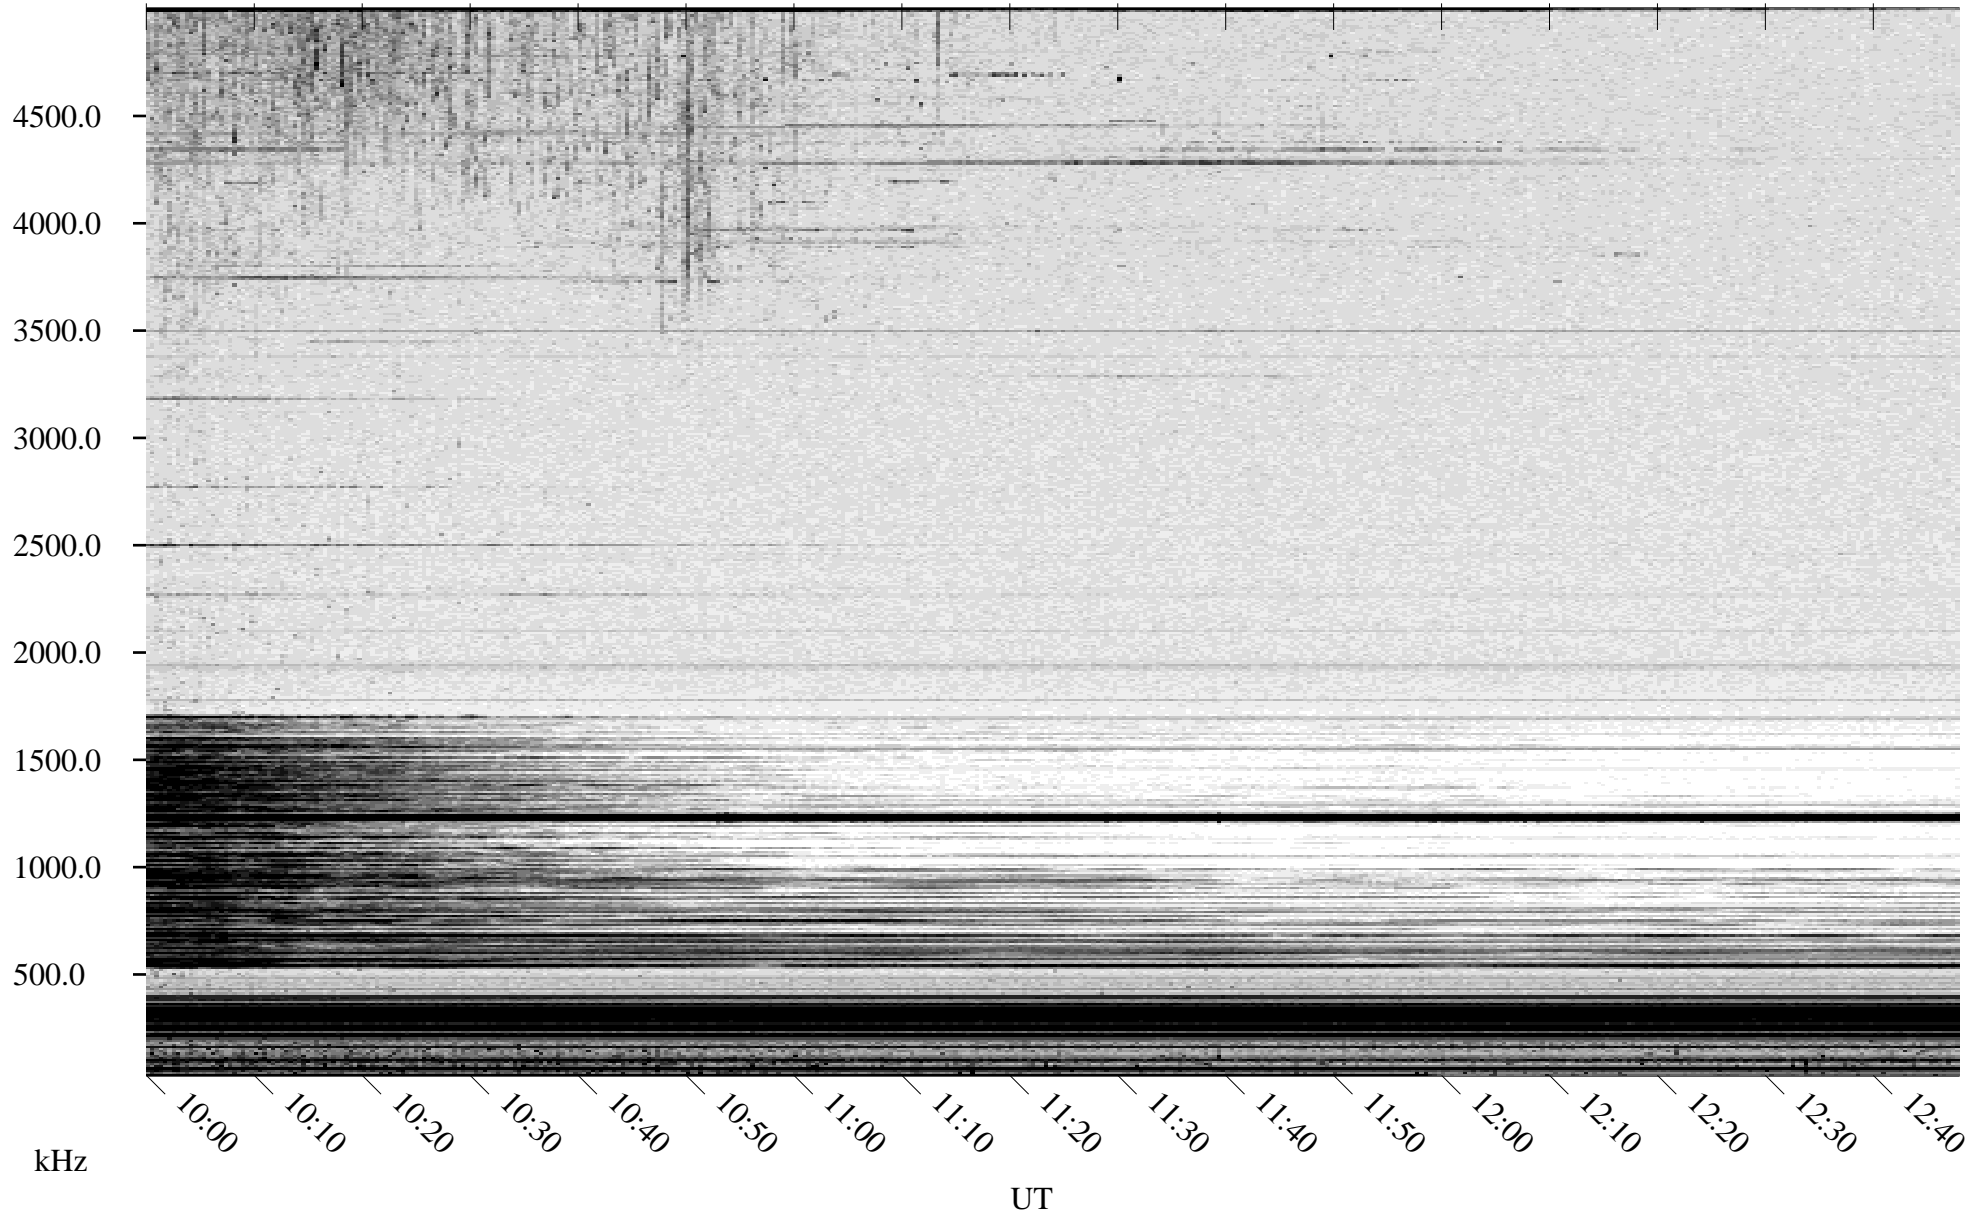

04/30/2007 Churchill, Manitoba

Linear Scale Black = 161 White = 15

CH07120L.R00m max_12

Page 1

04/30/2007 Churchill, Manitoba

Linear Scale Black = 161 White = 15

CH07120L.R00m max_12

Page 2

05/01/2007 Churchill, Manitoba

Linear Scale Black = 161 White = 15

CH07120L.R00m max_12

Page 3

05/01/2007 Churchill, Manitoba

Linear Scale Black = 161 White = 15

CH07120L.R00m max_12

Page 4

05/01/2007 Churchill, Manitoba

Linear Scale Black = 161 White = 15

CH07120L.R00m max_12

Page 5

05/01/2007 Churchill, Manitoba

Linear Scale Black = 161 White = 15

CH07120L.R00m max_12

Page 6

05/01/2007 Churchill, Manitoba

Linear Scale Black = 161 White = 15

CH07120L.R00m max_12

Page 7

05/01/2007 Churchill, Manitoba

Linear Scale Black = 161 White = 15

CH07120L.R00m max_12

Page 8