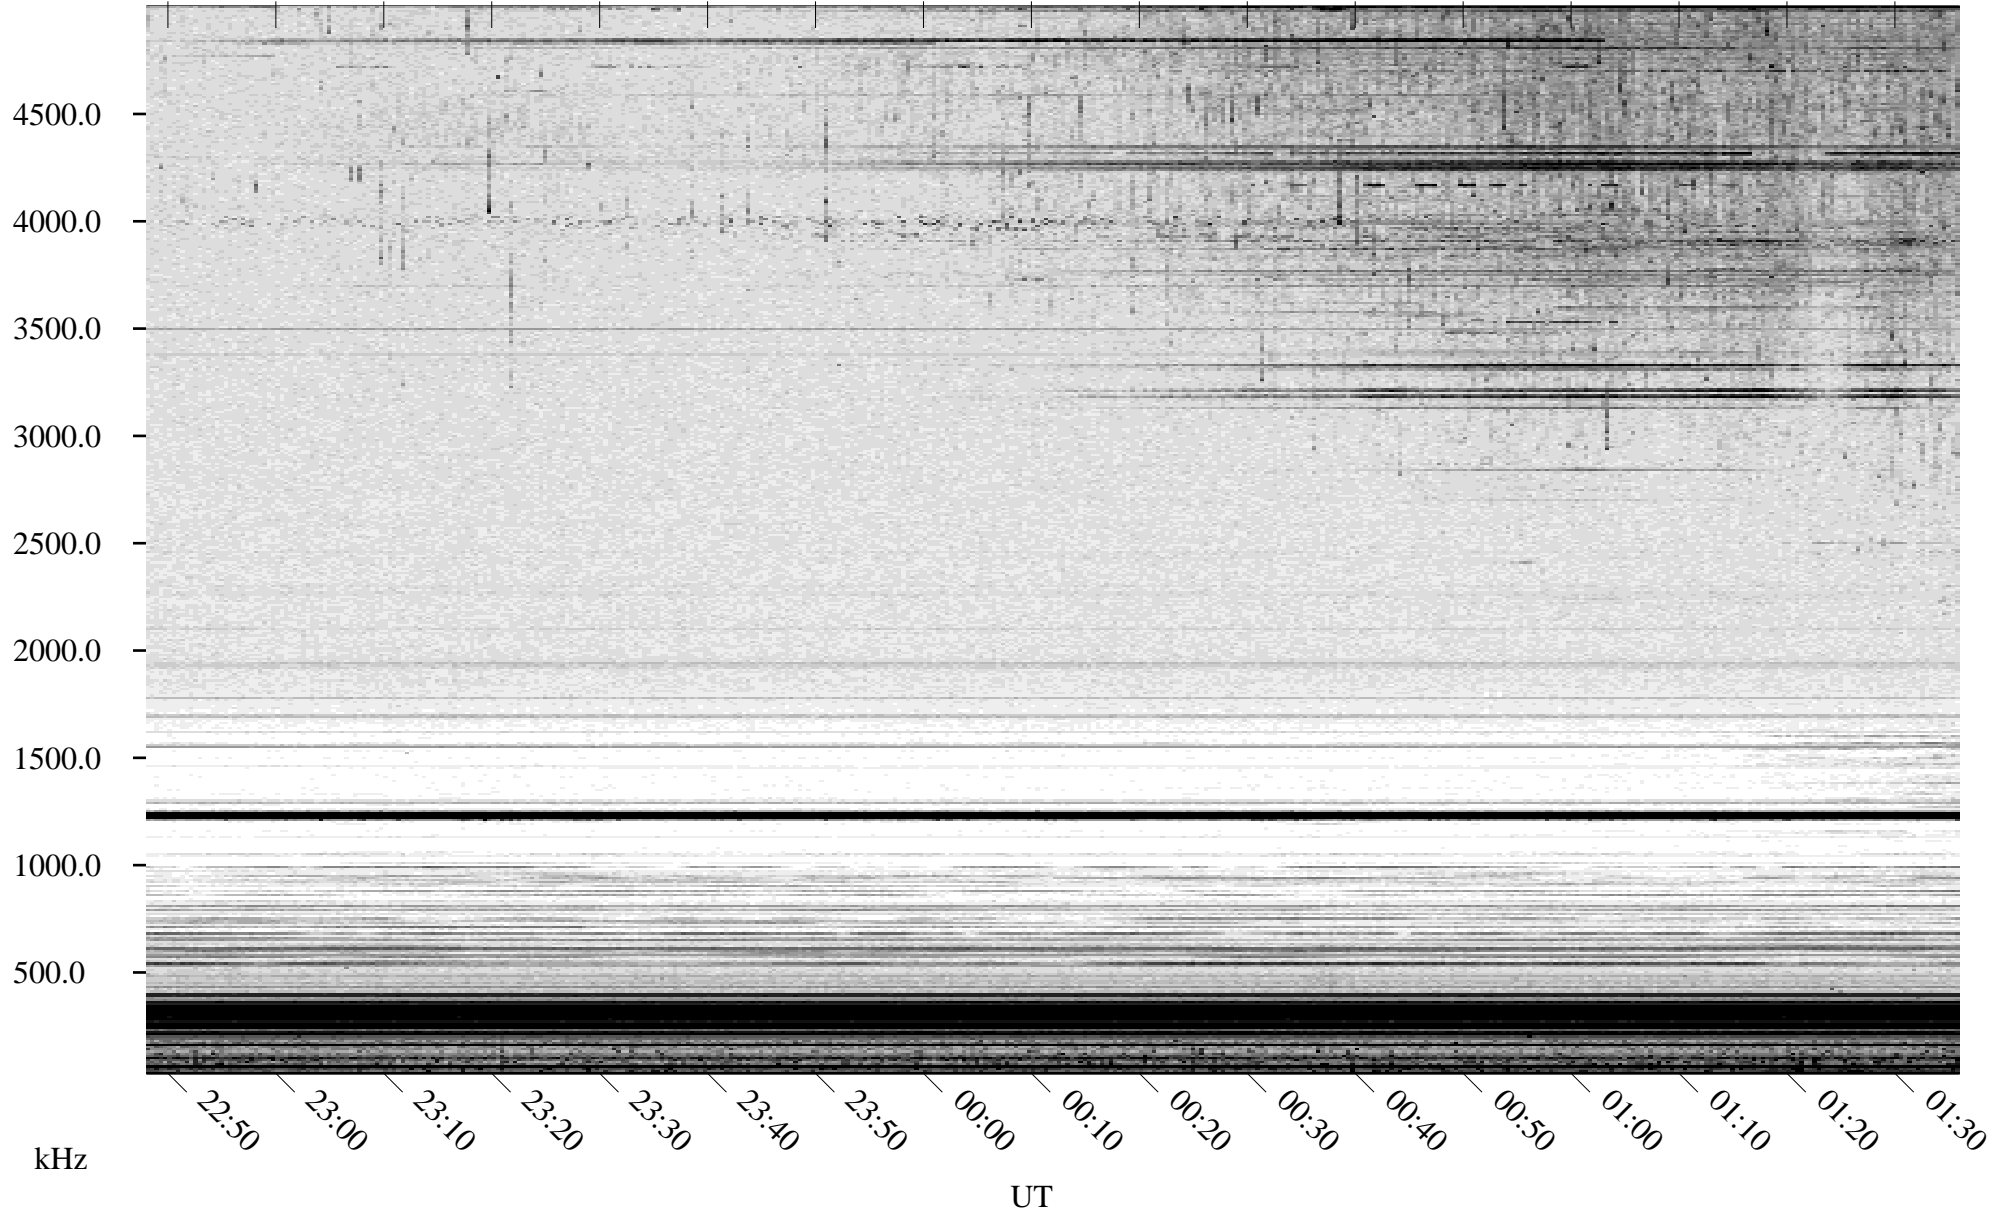

04/30/2007 Churchill, Manitoba

Linear Scale Black = 161 White = 15

CH07120L.R00m max_12

Page 1

04/30/2007 Churchill, Manitoba

Linear Scale Black = 161 White = 15

CH07120L.R00m max_12

Page 2

05/01/2007 Churchill, Manitoba

Linear Scale Black = 161 White = 15

CH07120L.R00m max_12

Page 3

05/01/2007 Churchill, Manitoba

Linear Scale Black = 161 White = 15

CH07120L.R00m max_12

Page 4

05/01/2007 Churchill, Manitoba

Linear Scale Black = 161 White = 15

CH07120L.R00m max_12

Page 5

05/01/2007 Churchill, Manitoba

Linear Scale Black = 161 White = 15

CH07120L.R00m max_12

Page 6

05/01/2007 Churchill, Manitoba

Linear Scale Black = 161 White = 15

CH07120L.R00m max_12

Page 7

05/01/2007 Churchill, Manitoba

Linear Scale Black = 161 White = 15

CH07120L.R00m max_12

Page 8