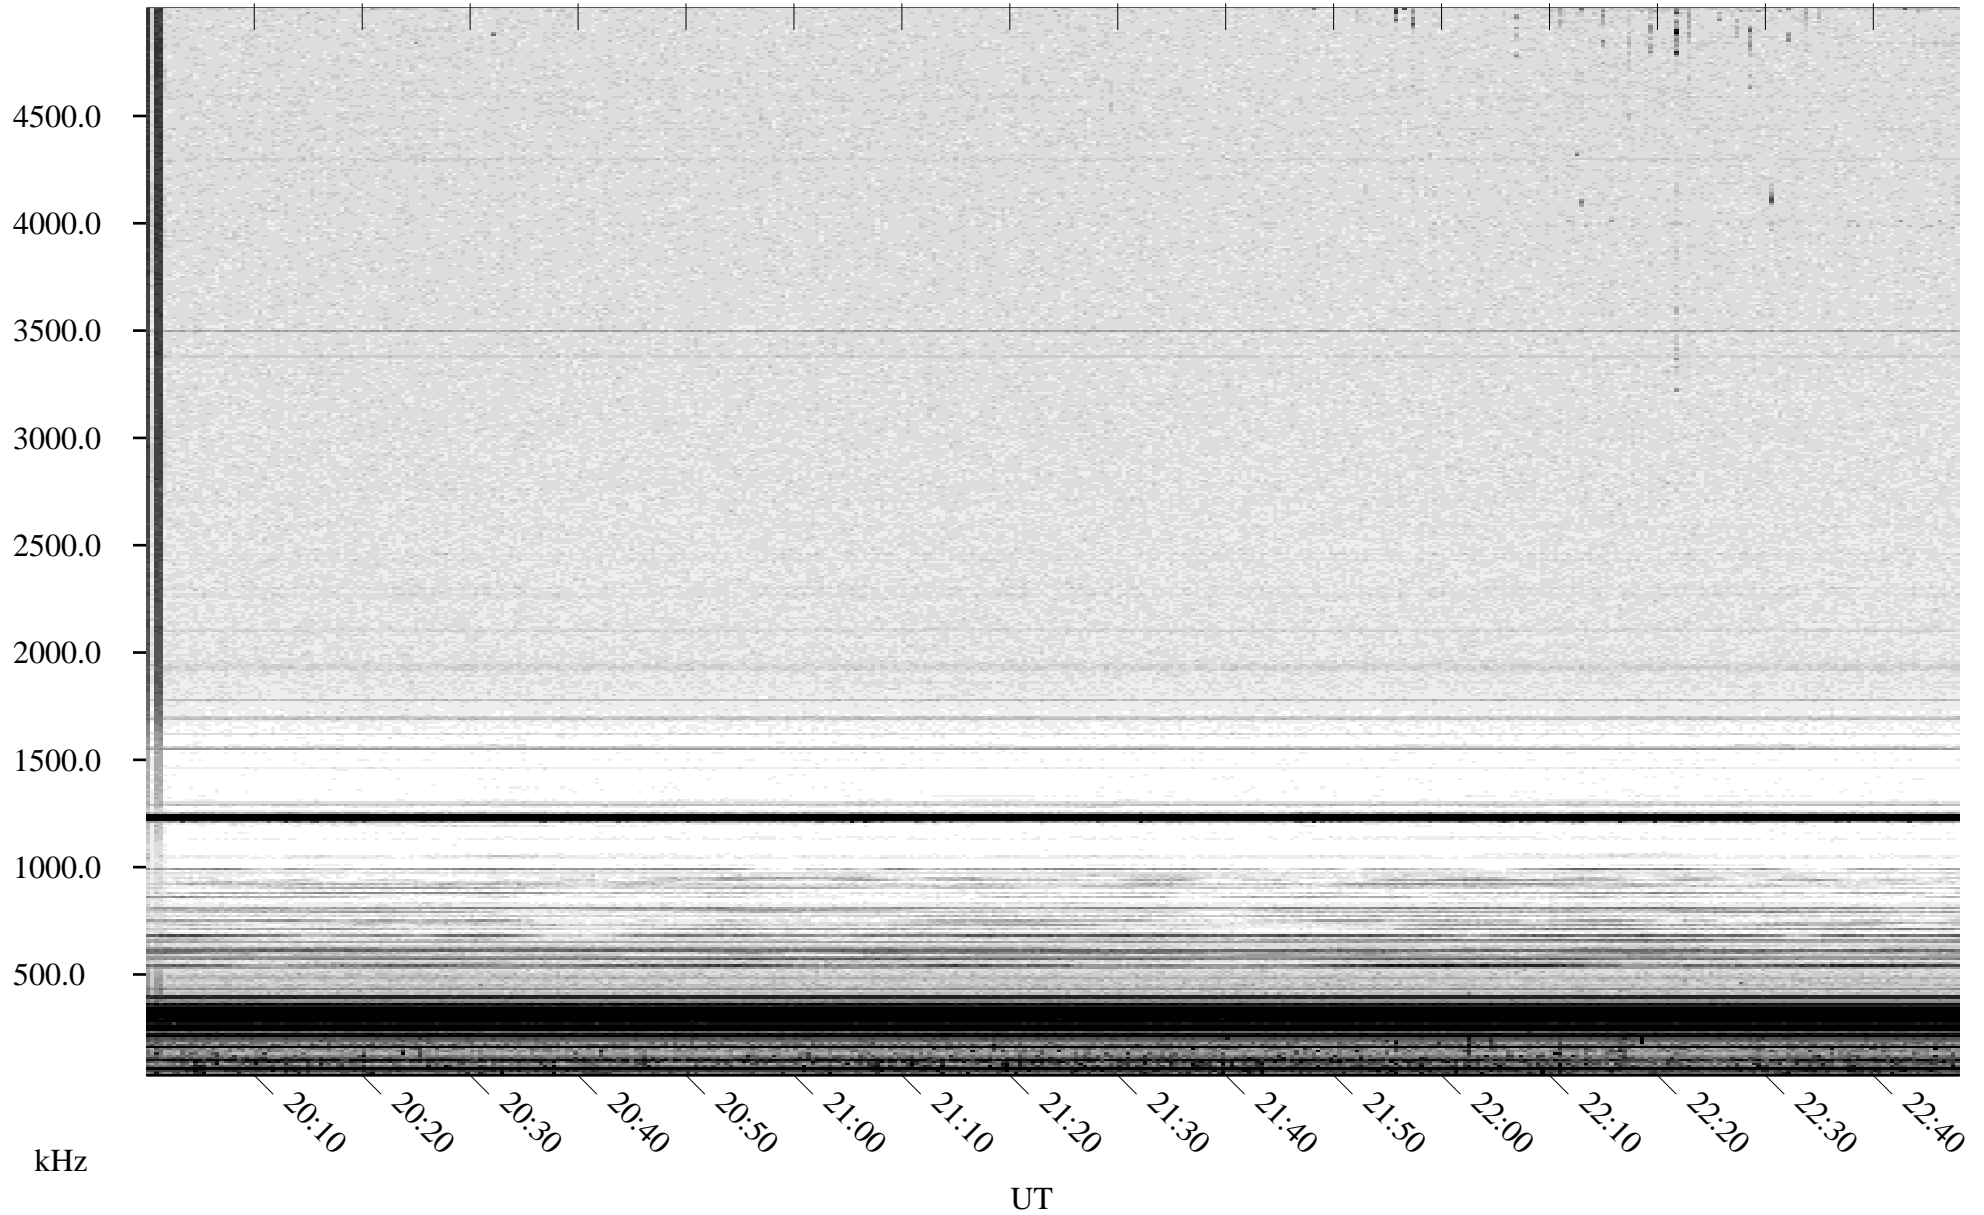

04/30/2007 Churchill, Manitoba

Linear Scale Black = 161 White = 15

CH07120L.R00m max_12

Page 1

04/30/2007 Churchill, Manitoba

Linear Scale Black = 161 White = 15

CH07120L.R00m max_12

Page 2

05/01/2007 Churchill, Manitoba

Linear Scale Black = 161 White = 15

CH07120L.R00m max_12

Page 3

05/01/2007 Churchill, Manitoba

Linear Scale Black = 161 White = 15

CH07120L.R00m max_12

Page 4

05/01/2007 Churchill, Manitoba

Linear Scale Black = 161 White = 15

CH07120L.R00m max_12

Page 5

05/01/2007 Churchill, Manitoba

Linear Scale Black = 161 White = 15

CH07120L.R00m max_12

Page 6

05/01/2007 Churchill, Manitoba

Linear Scale Black = 161 White = 15

CH07120L.R00m max_12

Page 7

05/01/2007 Churchill, Manitoba

Linear Scale Black = 161 White = 15

CH07120L.R00m max_12

Page 8