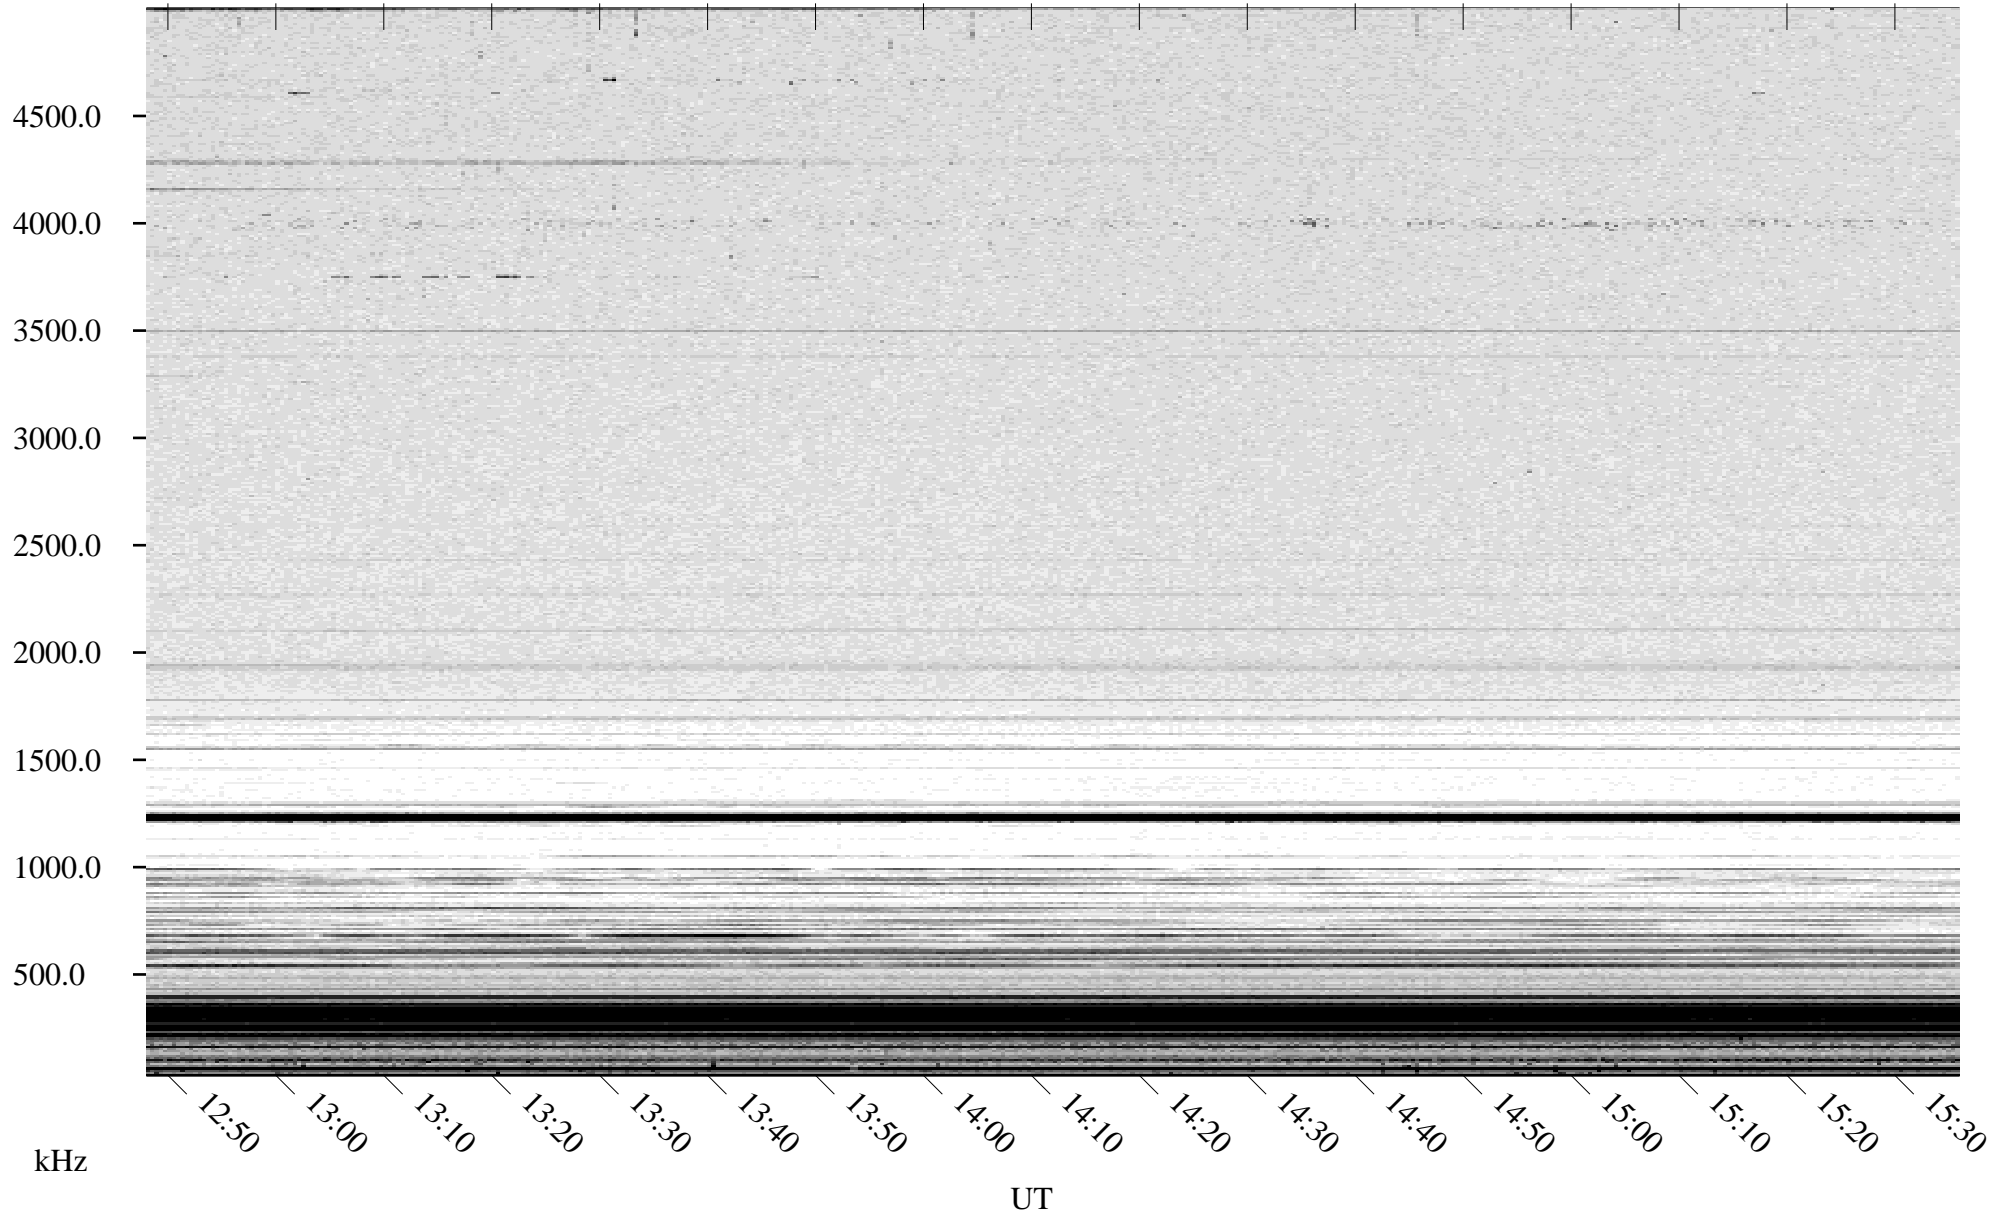

# 05/02/2007 Churchill, Manitoba

Linear Scale    Black = 161    White = 15

CH07121L.R00m max\_12

Page 4

# 05/02/2007 Churchill, Manitoba

Linear Scale    Black = 161    White = 15

CH07121L.R00m max\_12

Page 5

# 05/02/2007 Churchill, Manitoba

Linear Scale    Black = 161    White = 15

CH07121L.R00m max\_12

Page 6

# 05/02/2007 Churchill, Manitoba

Linear Scale    Black = 161    White = 15

CH07121L.R00m max\_12

Page 7

05/02/2007 Churchill, Manitoba

Linear Scale Black = 161 White = 15

CH07121L.R00m max\_12

Page 8