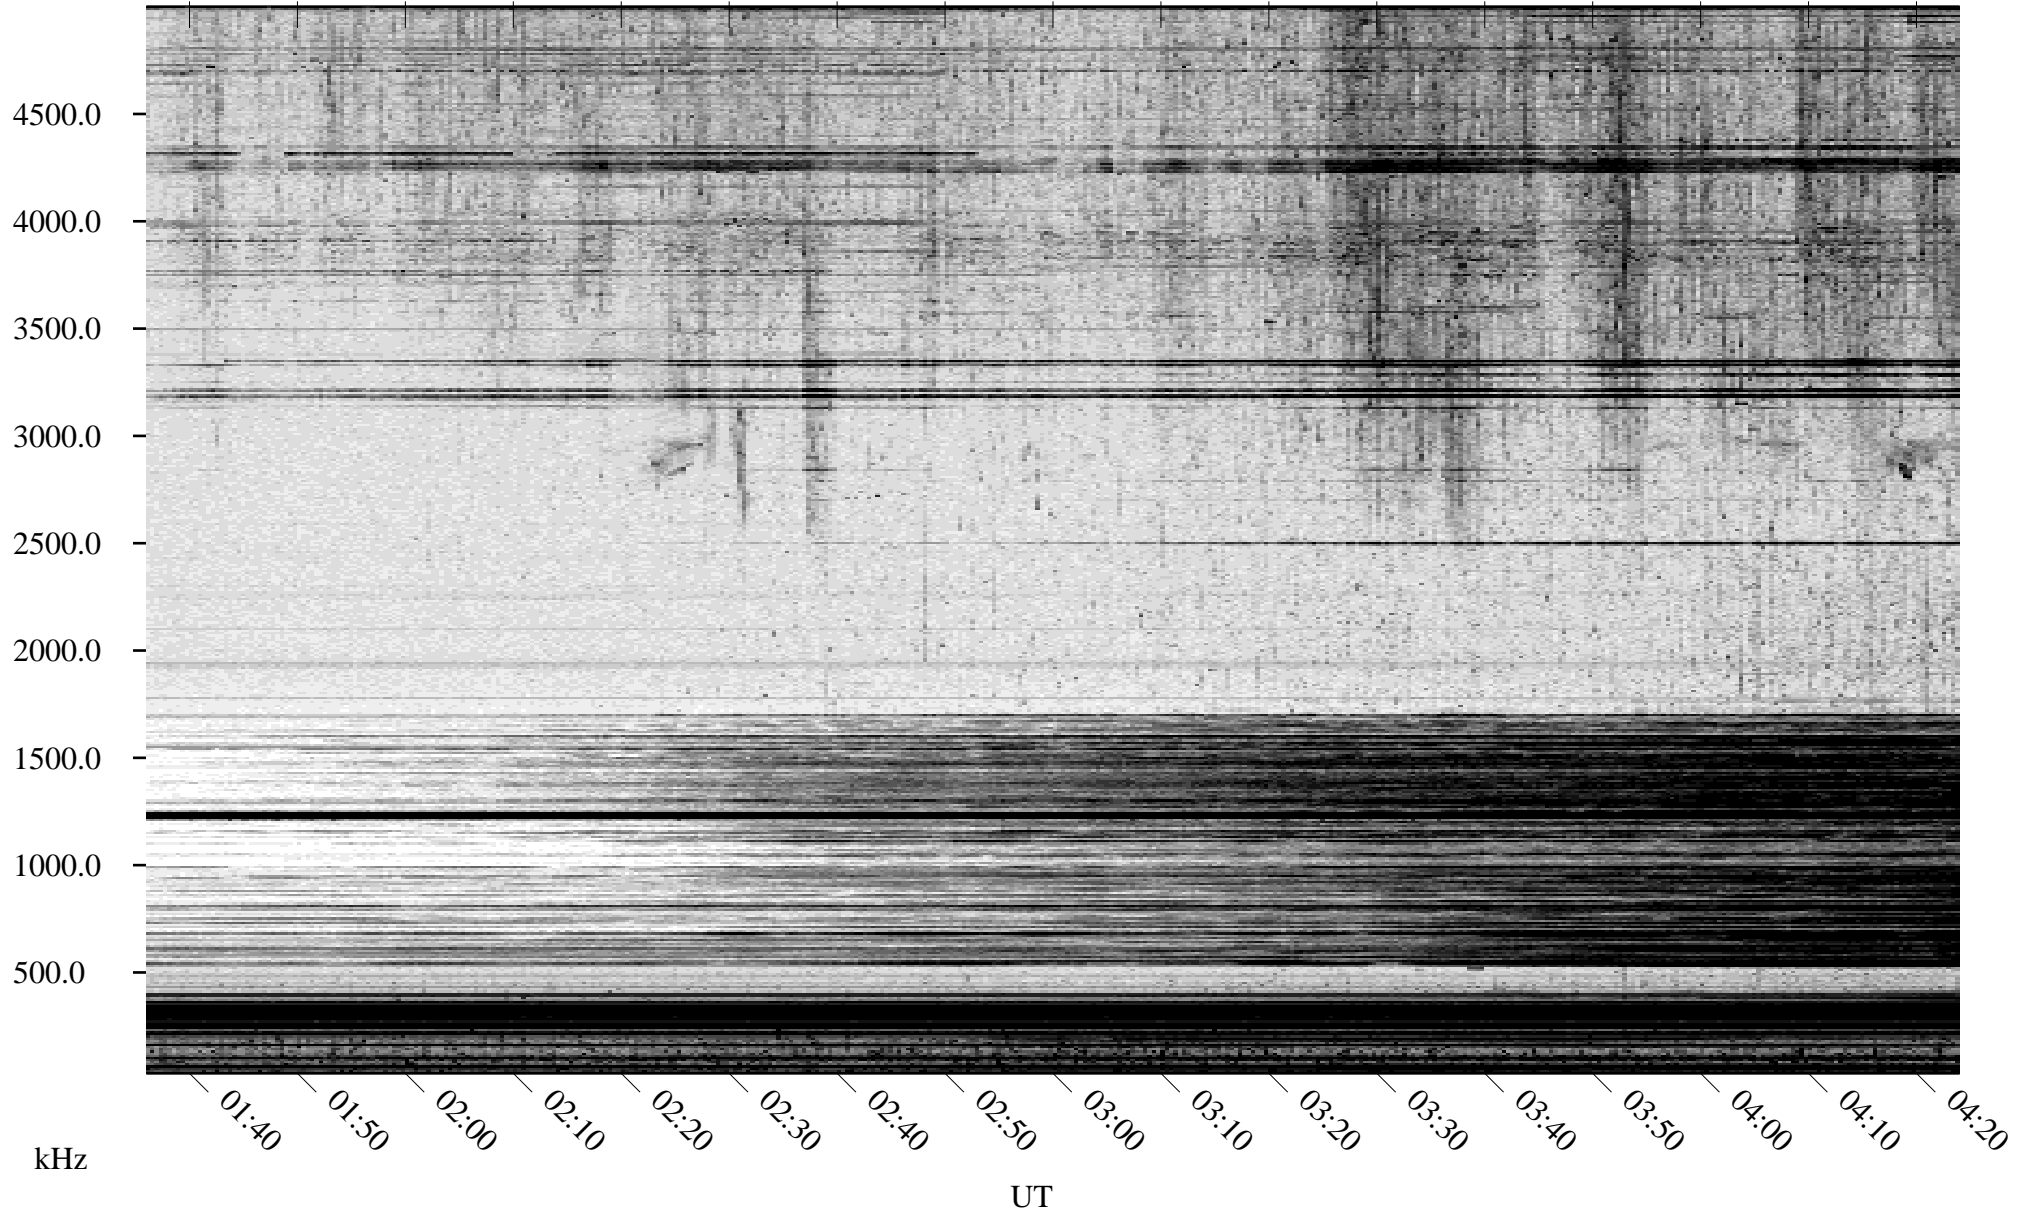

# 05/01/2007 Churchill, Manitoba

Linear Scale    Black = 161    White = 15

CH07121L.R00m max\_12

Page 1

# 05/01/2007 Churchill, Manitoba

Linear Scale    Black = 161    White = 15

CH07121L.R00m max\_12

Page 2

# 05/02/2007 Churchill, Manitoba

Linear Scale    Black = 161    White = 15

CH07121L.R00m max\_12

Page 3

# 05/02/2007 Churchill, Manitoba

Linear Scale    Black = 161    White = 15

CH07121L.R00m max\_12

Page 4