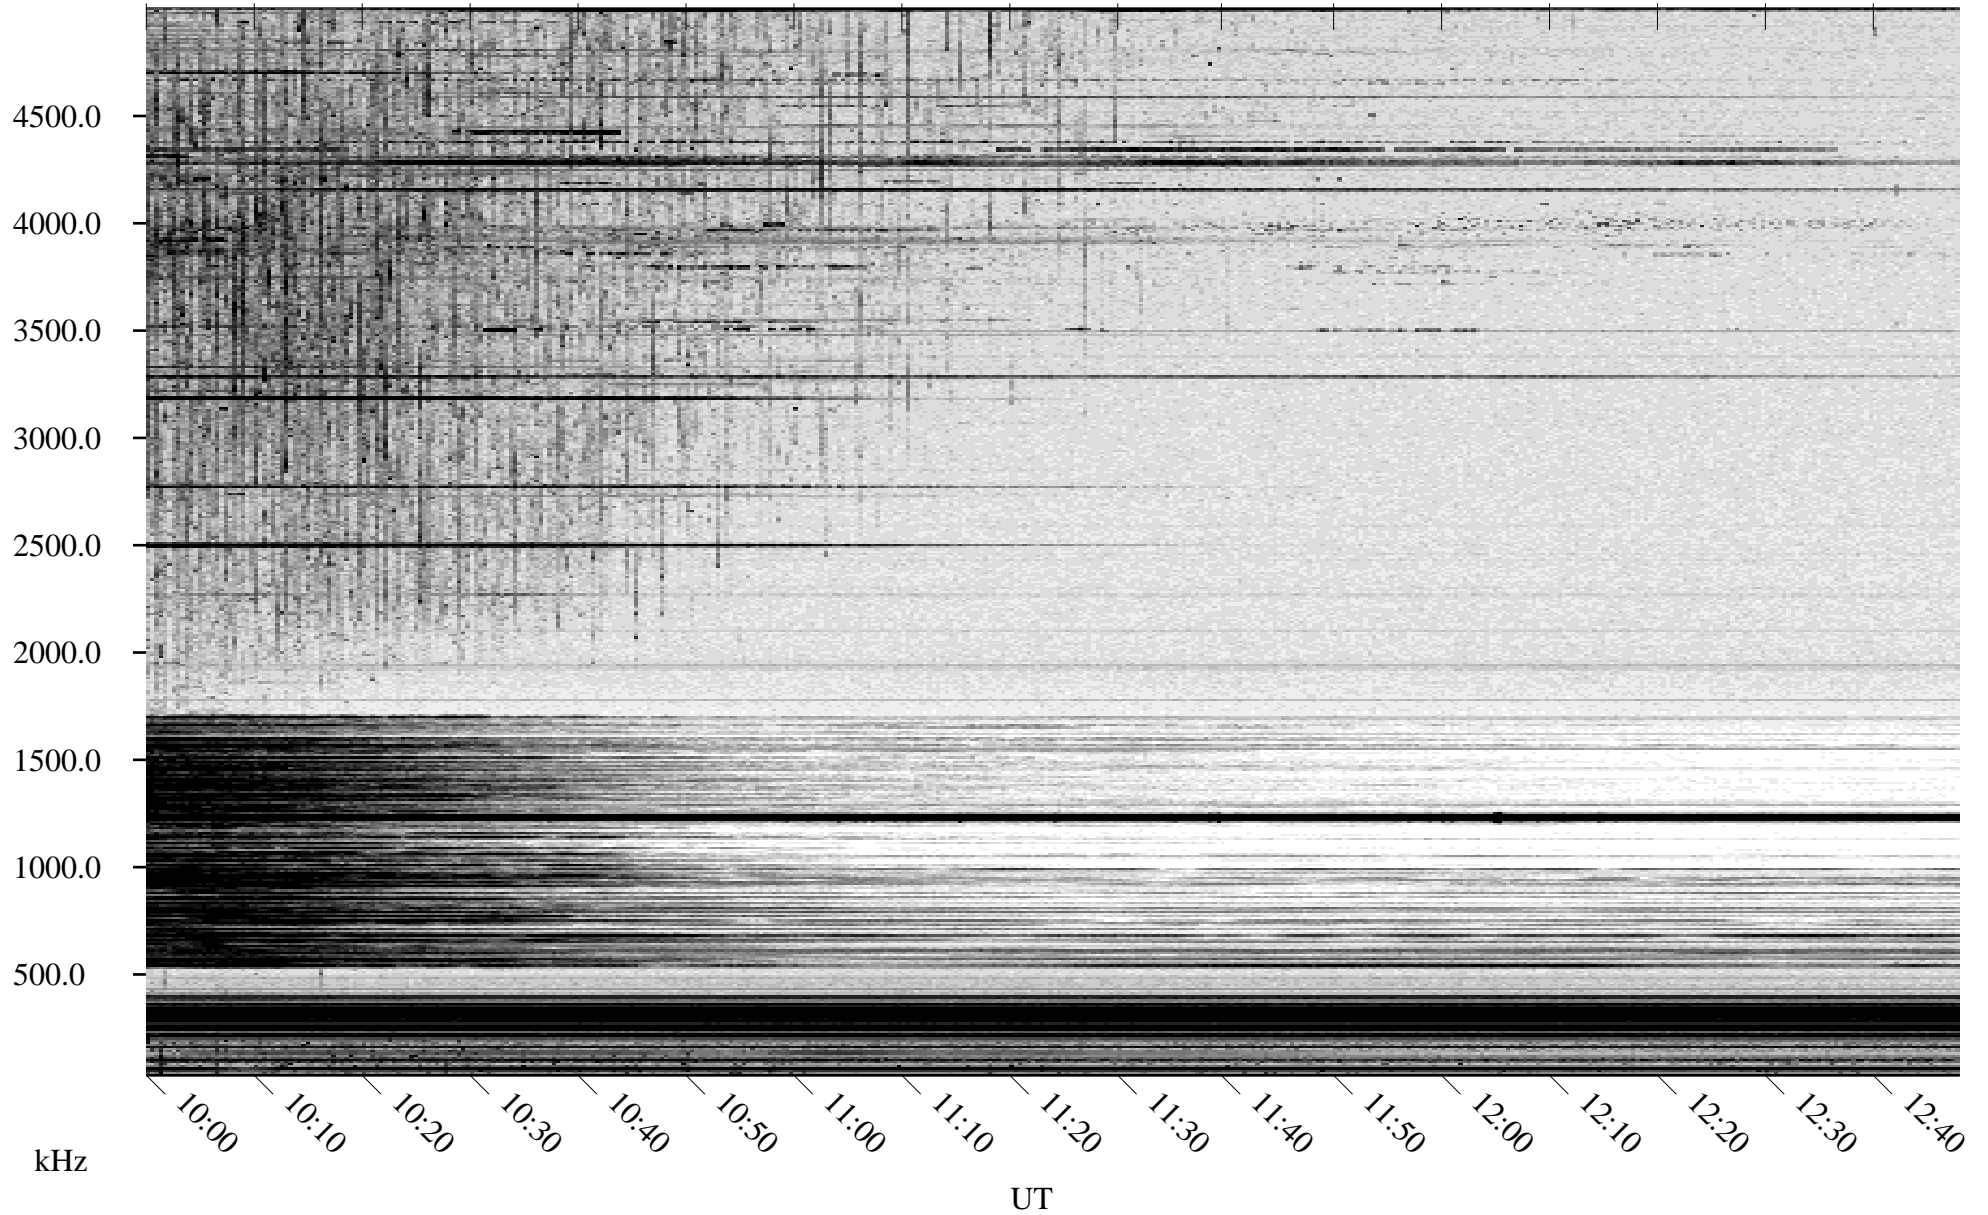

# 05/02/2007 Churchill, Manitoba

Linear Scale    Black = 161    White = 15

CH07121L.R00m max\_12

Page 4

# 05/02/2007 Churchill, Manitoba

Linear Scale    Black = 161    White = 15

CH07121L.R00m max\_12

Page 5

# 05/02/2007 Churchill, Manitoba

Linear Scale    Black = 161    White = 15

CH07121L.R00m max\_12

Page 6

# 05/02/2007 Churchill, Manitoba

Linear Scale    Black = 161    White = 15

CH07121L.R00m max\_12

Page 7

05/02/2007 Churchill, Manitoba

Linear Scale Black = 161 White = 15

CH07121L.R00m max\_12

Page 8