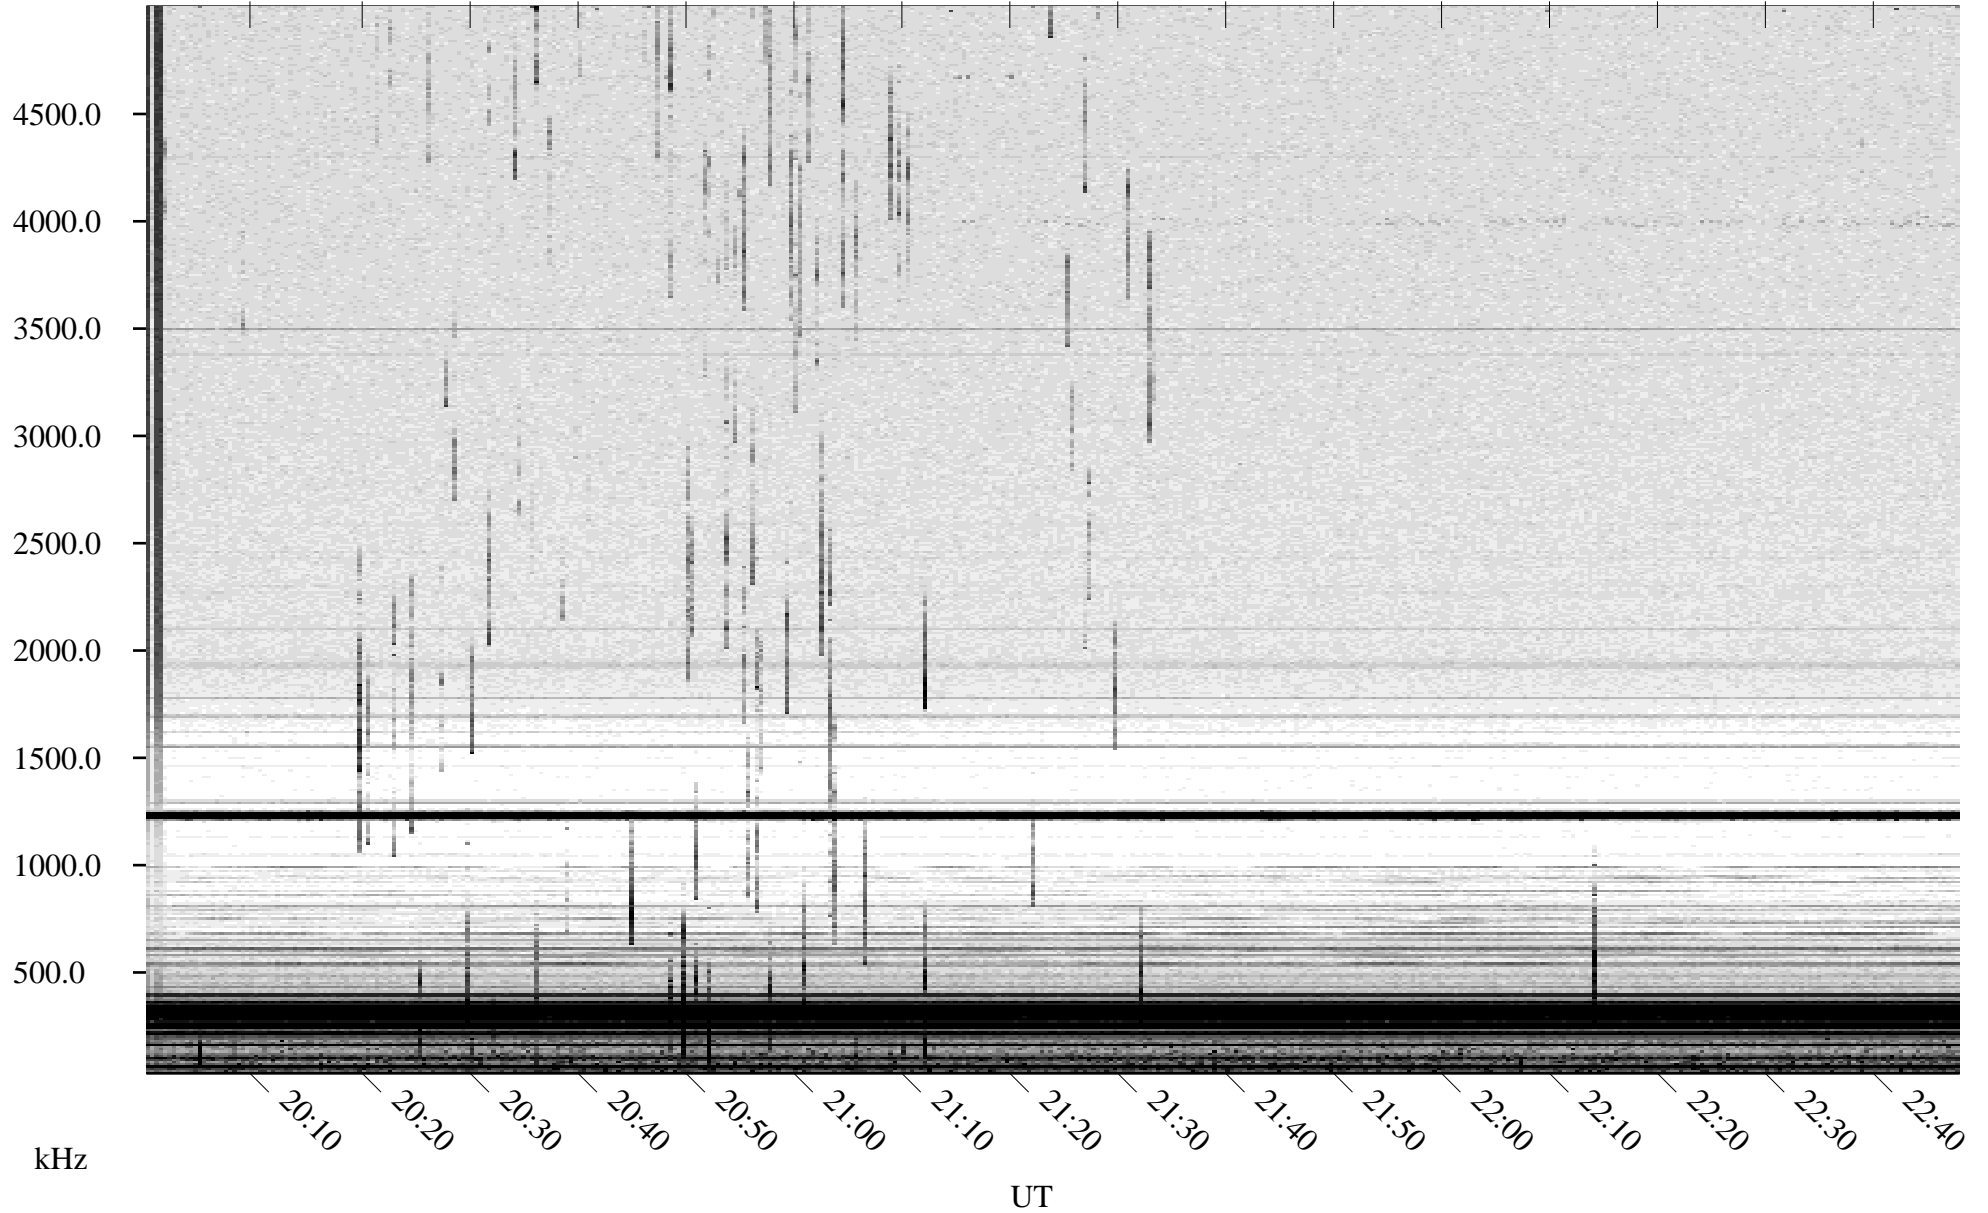

# 05/01/2007 Churchill, Manitoba

Linear Scale    Black = 161    White = 15

CH07121L.R00m max\_12

Page 1

# 05/01/2007 Churchill, Manitoba

Linear Scale    Black = 161    White = 15

CH07121L.R00m max\_12

Page 2

# 05/02/2007 Churchill, Manitoba

Linear Scale    Black = 161    White = 15

CH07121L.R00m max\_12

Page 3

# 05/02/2007 Churchill, Manitoba

Linear Scale    Black = 161    White = 15

CH07121L.R00m max\_12

Page 4