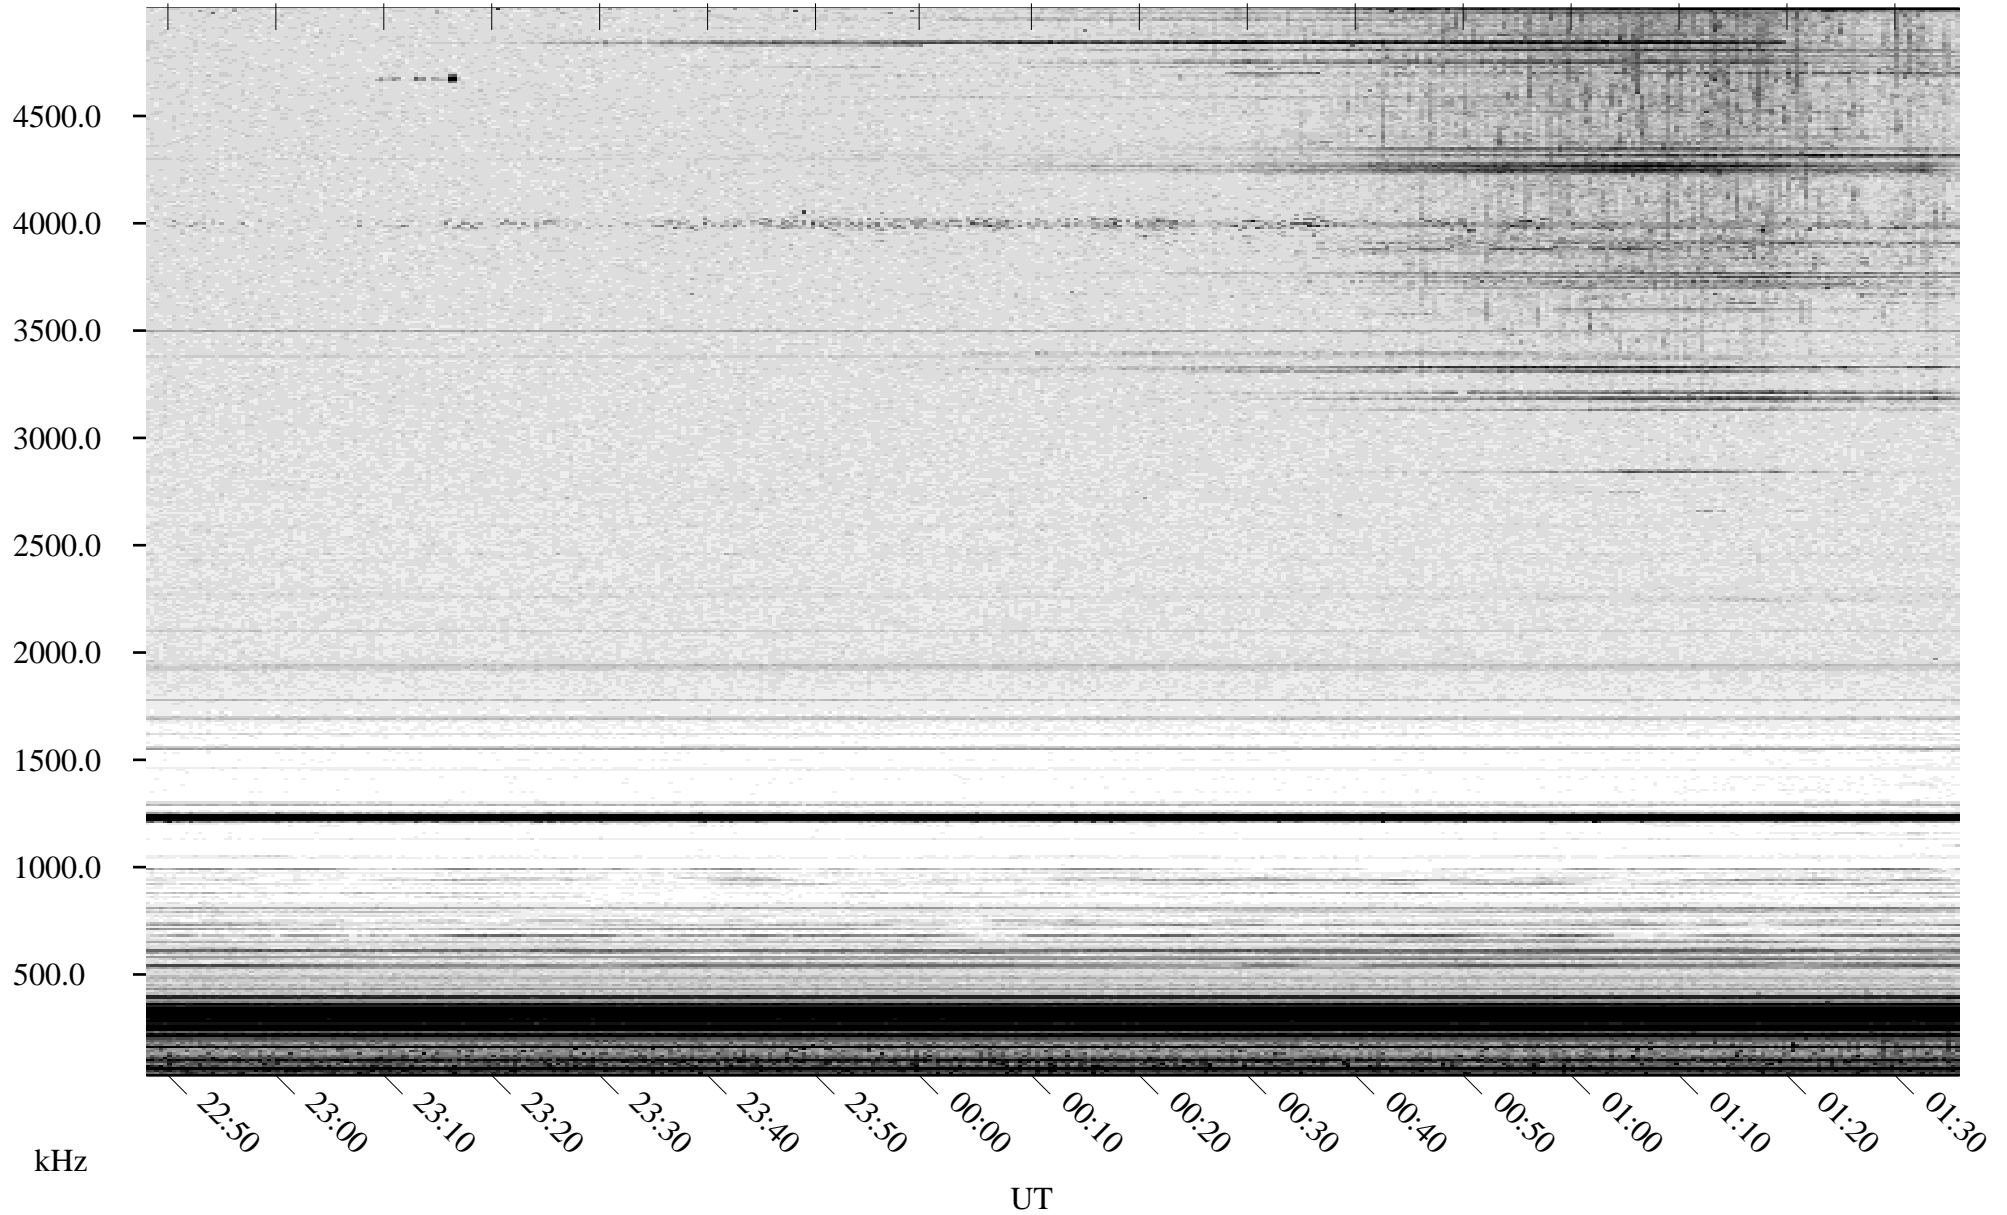

# 05/01/2007 Churchill, Manitoba

Linear Scale    Black = 161    White = 15

CH07121L.R00m max\_12

Page 1

# 05/01/2007 Churchill, Manitoba

Linear Scale    Black = 161    White = 15

CH07121L.R00m max\_12

Page 2

# 05/02/2007 Churchill, Manitoba

Linear Scale    Black = 161    White = 15

CH07121L.R00m max\_12

Page 3

# 05/02/2007 Churchill, Manitoba

Linear Scale    Black = 161    White = 15

CH07121L.R00m max\_12

Page 4