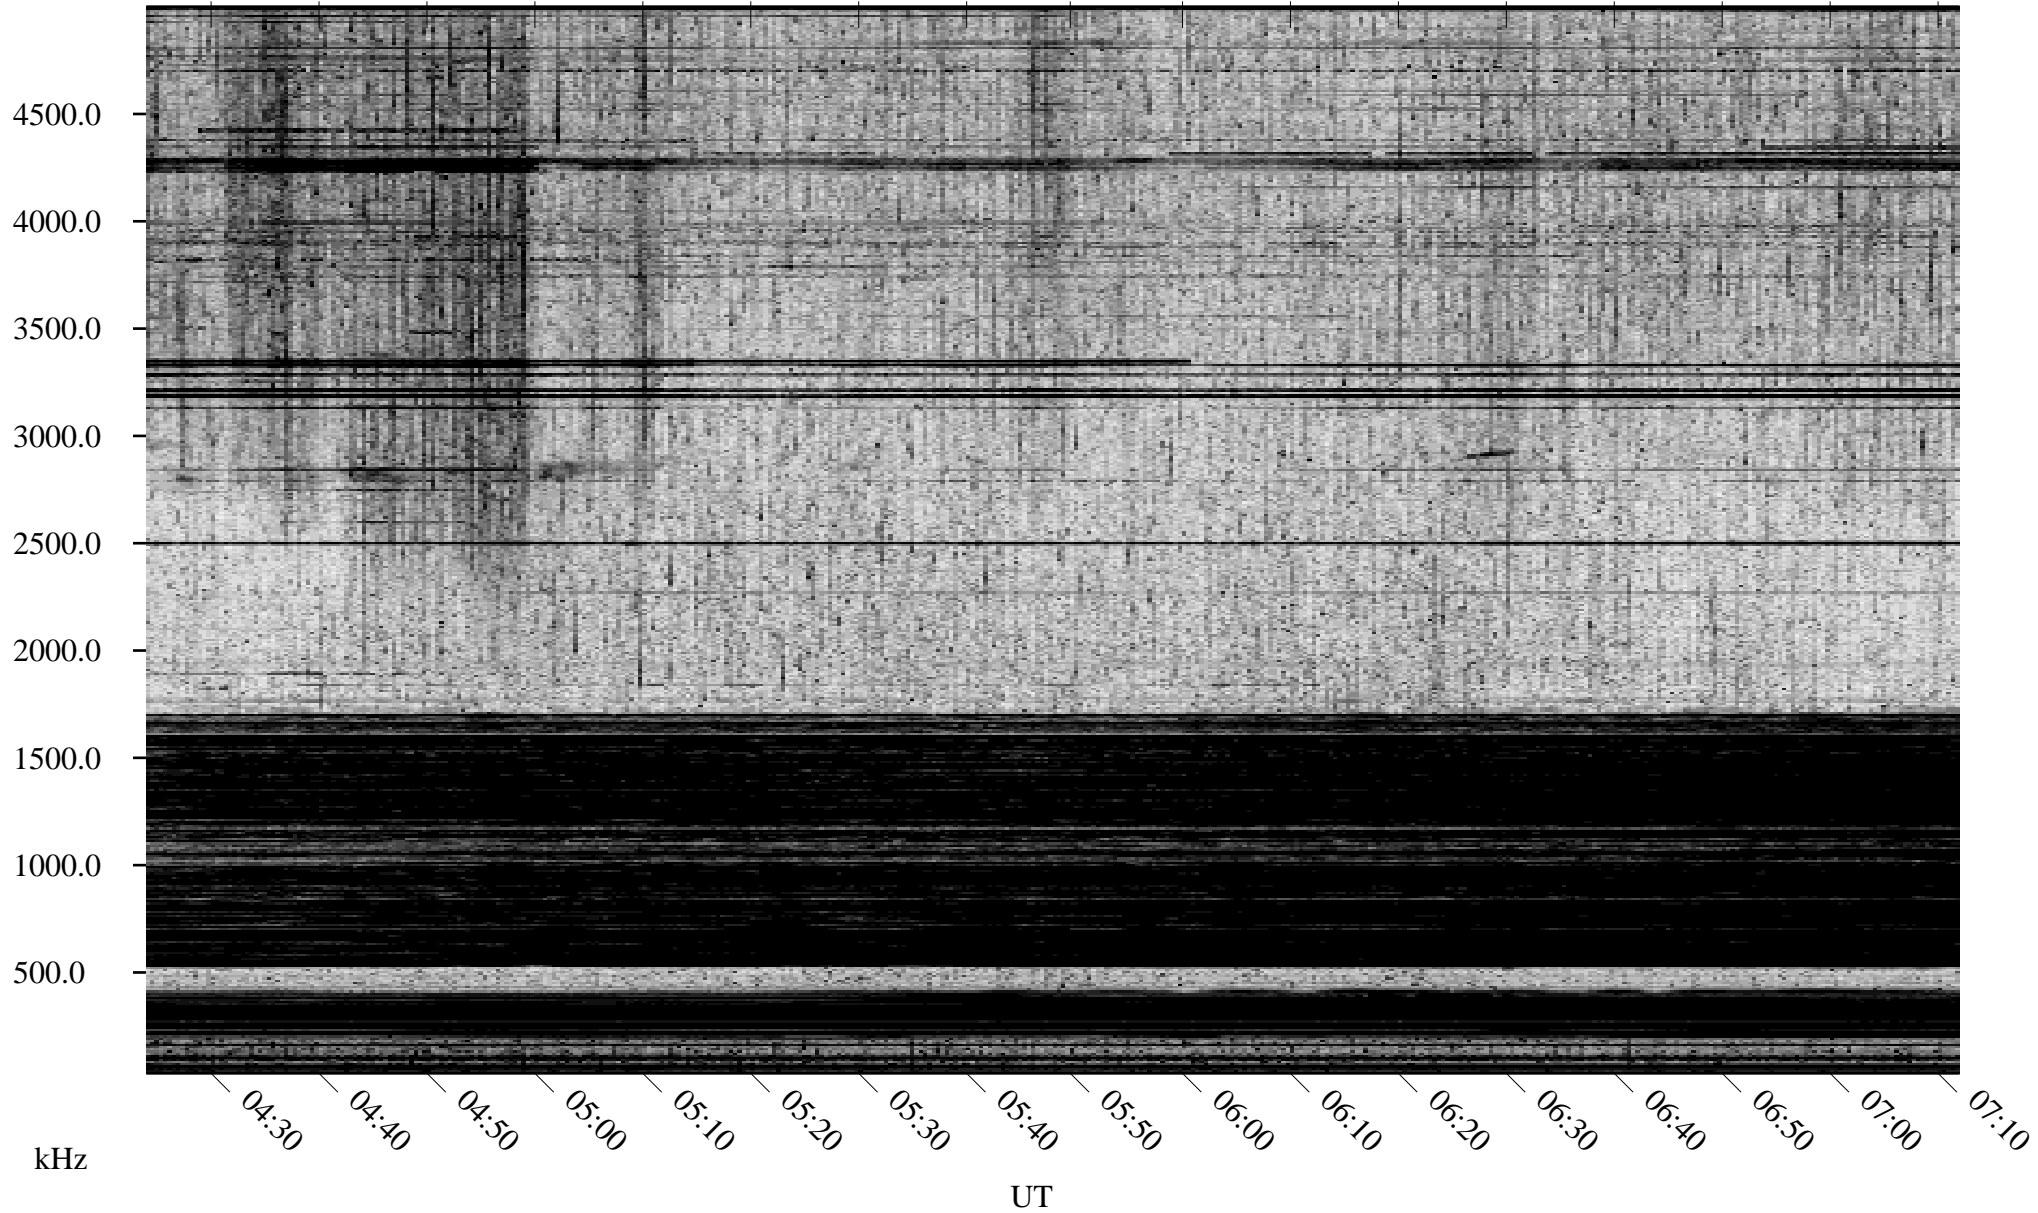

# 05/01/2007 Churchill, Manitoba

Linear Scale    Black = 161    White = 15

CH07121L.R00m max\_12

Page 1

# 05/01/2007 Churchill, Manitoba

Linear Scale    Black = 161    White = 15

CH07121L.R00m max\_12

Page 2

# 05/02/2007 Churchill, Manitoba

Linear Scale    Black = 161    White = 15

CH07121L.R00m max\_12

Page 3

# 05/02/2007 Churchill, Manitoba

Linear Scale    Black = 161    White = 15

CH07121L.R00m max\_12

Page 4